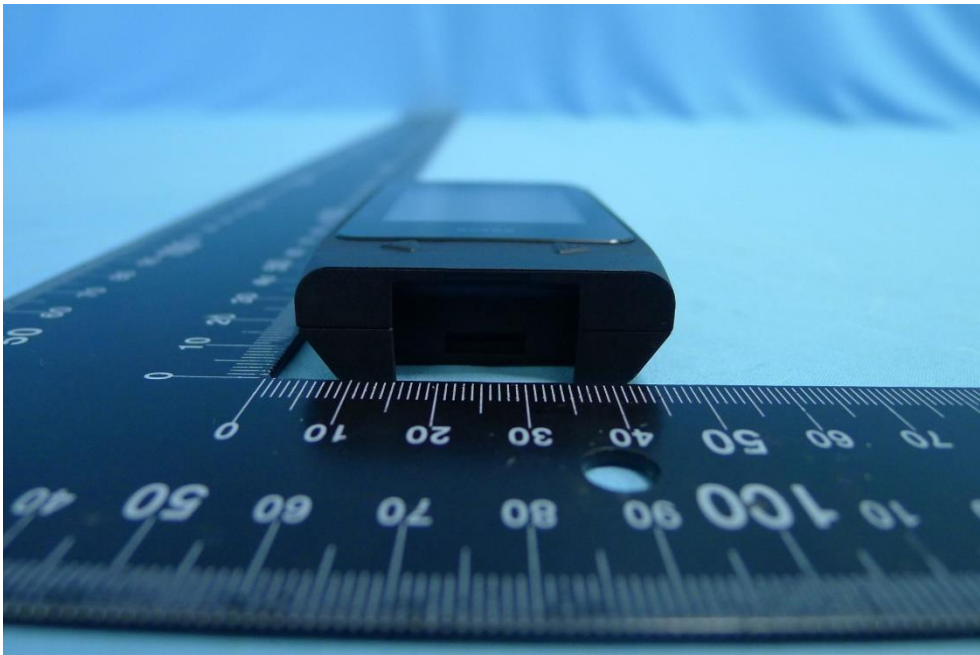

Product: GPS BIKE COMPUTER

Brand Name: DECATHLON

Model Number: BC900

### External Photograph

(1) EUT Photo

(2) EUT Photo

(3) EUT Photo

(4) EUT Photo

(5) EUT Photo

(6) EUT Photo

(7) EUT Photo