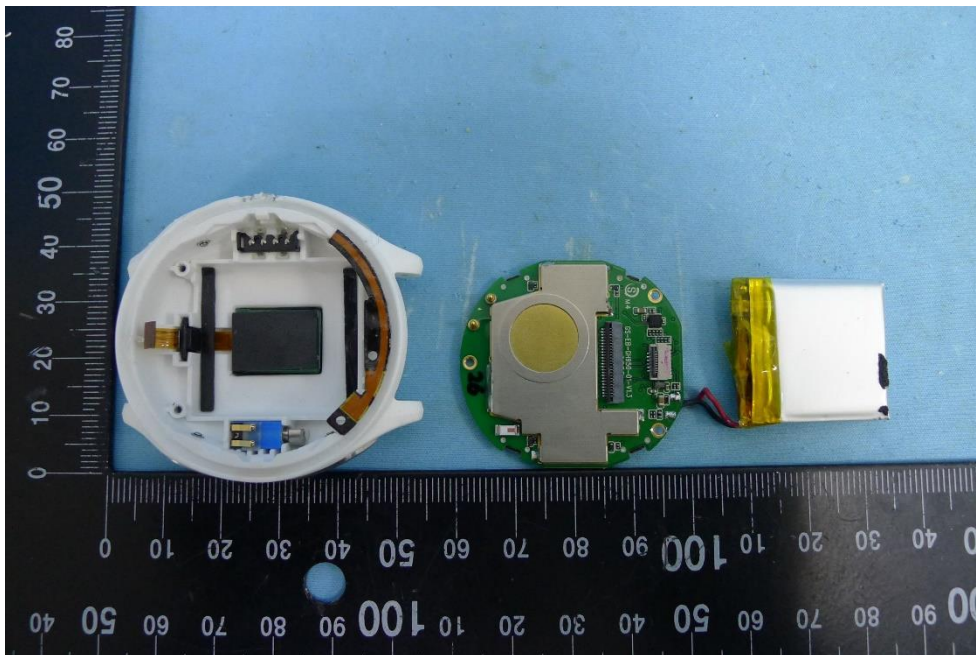

Product: KIPRUN GPS 900

Brand Name: DECATHLON

Model Number: KIPRUN GPS 900

Internal Photograph

(1) EUT Photo

(2) EUT Photo

(3) EUT Photo

(4) EUT Photo

(5) EUT Photo

(6) EUT Photo

(7) EUT Photo

(8) EUT Photo

(9) EUT Photo

(10) EUT Photo

(11) EUT Photo

(12) EUT Photo