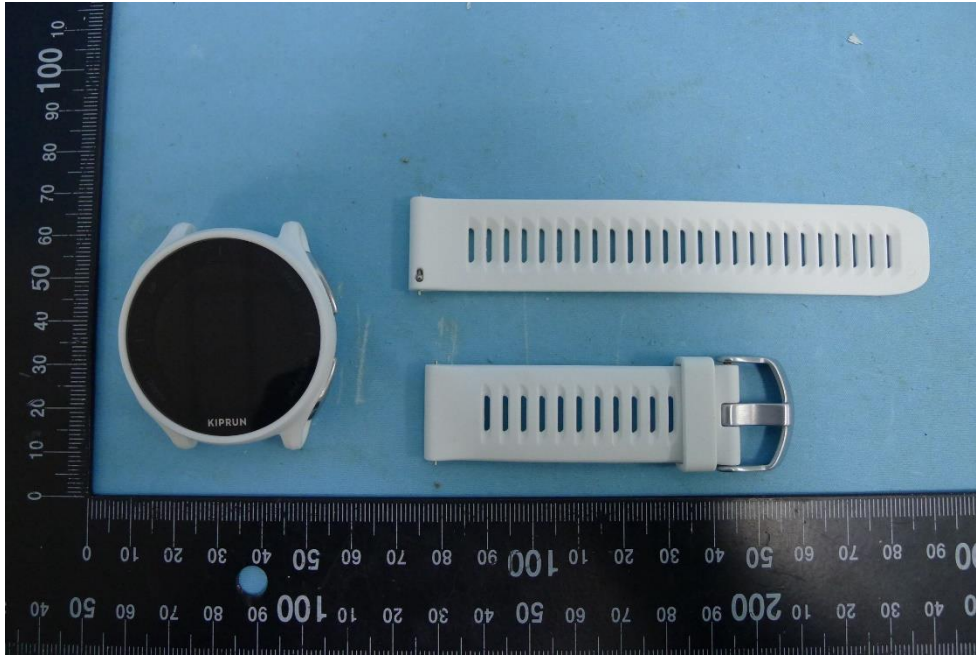

Product: KIPRUN GPS 900

Brand Name: DECATHLON

Model Number: KIPRUN GPS 900

Internal Photograph

(1) EUT Photo

(2) EUT Photo

(3) EUT Photo

(4) EUT Photo

(5) EUT Photo

(6) EUT Photo

(7) EUT Photo

(8) EUT Photo

(9) EUT Photo

(10) EUT Photo

(11) EUT Photo

(12) EUT Photo