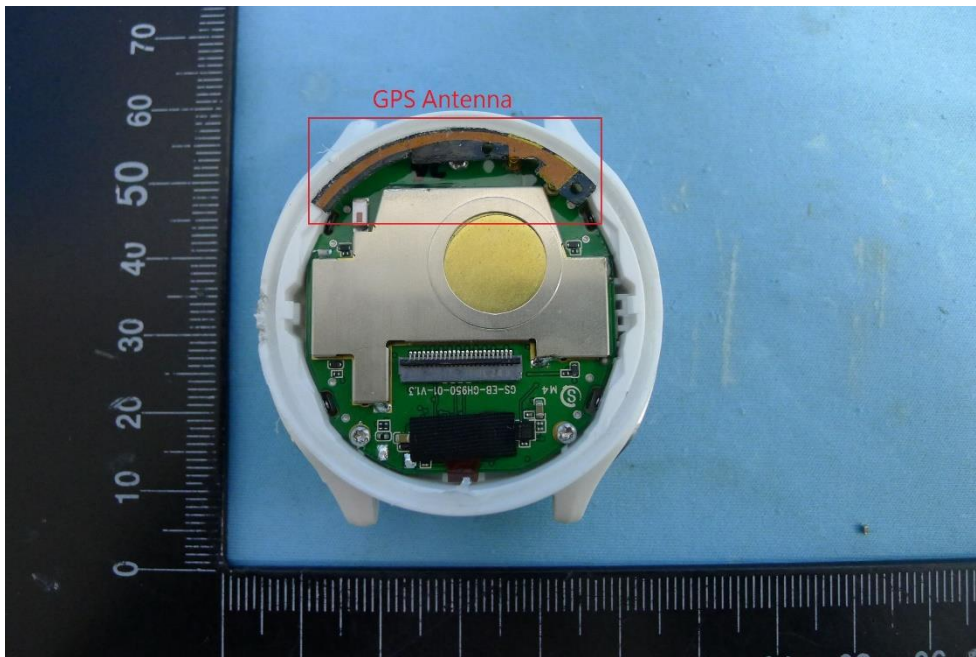

Product: KIPRUN GPS 900

Brand Name: DECATHLON

Model Number: KIPRUN GPS 900

Internal Photograph

(1) EUT Photo

(2) EUT Photo

(3) EUT Photo

(4) EUT Photo

(5) EUT Photo

(6) EUT Photo

(7) EUT Photo

(8) EUT Photo

(9) EUT Photo

(10) EUT Photo

(11) EUT Photo

(12) EUT Photo