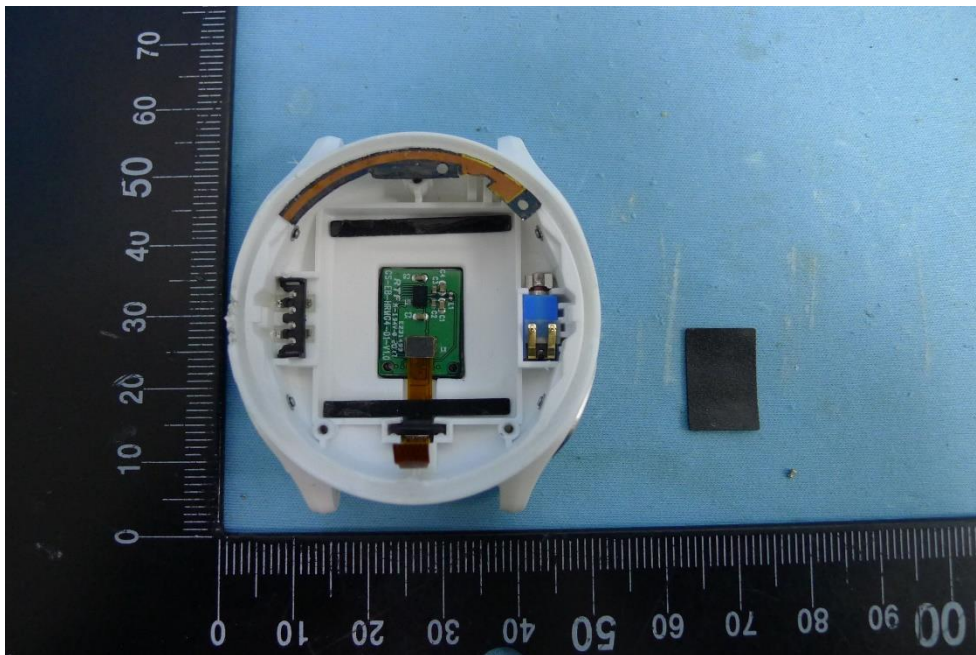

Product: KIPRUN GPS 900

Brand Name: DECATHLON

Model Number: KIPRUN GPS 900

Internal Photograph

(1) EUT Photo

(2) EUT Photo

(3) EUT Photo

(4) EUT Photo

(5) EUT Photo

(6) EUT Photo

(7) EUT Photo

(8) EUT Photo

(9) EUT Photo

(10) EUT Photo

(11) EUT Photo

(12) EUT Photo