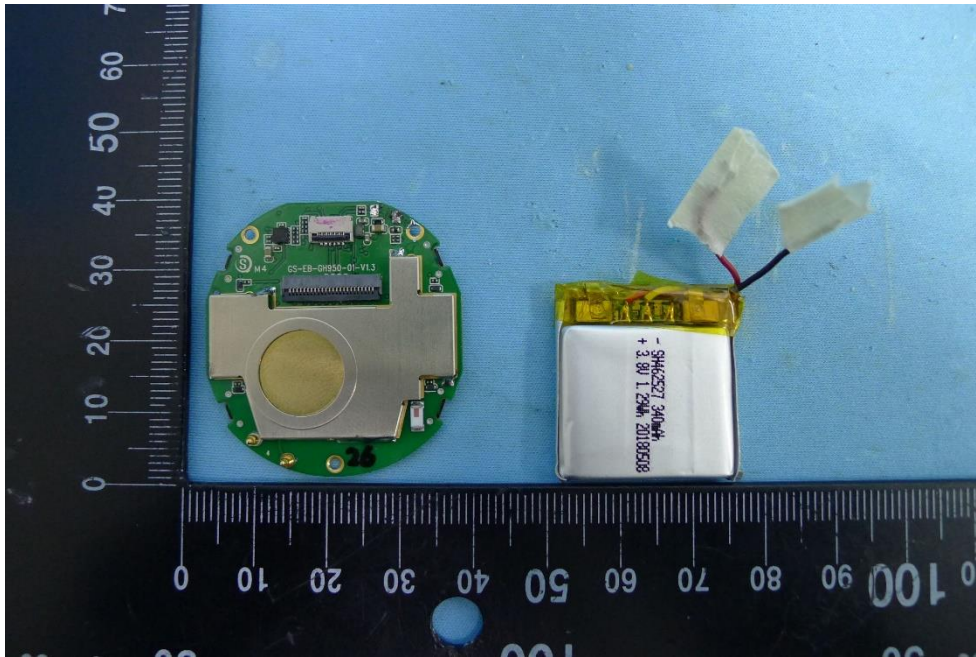

Product: KIPRUN GPS 900

Brand Name: DECATHLON

Model Number: KIPRUN GPS 900

Internal Photograph

(1) EUT Photo

(2) EUT Photo

(3) EUT Photo

(4) EUT Photo

(5) EUT Photo

(6) EUT Photo

(7) EUT Photo

(8) EUT Photo

(9) EUT Photo

(10) EUT Photo

(11) EUT Photo

(12) EUT Photo