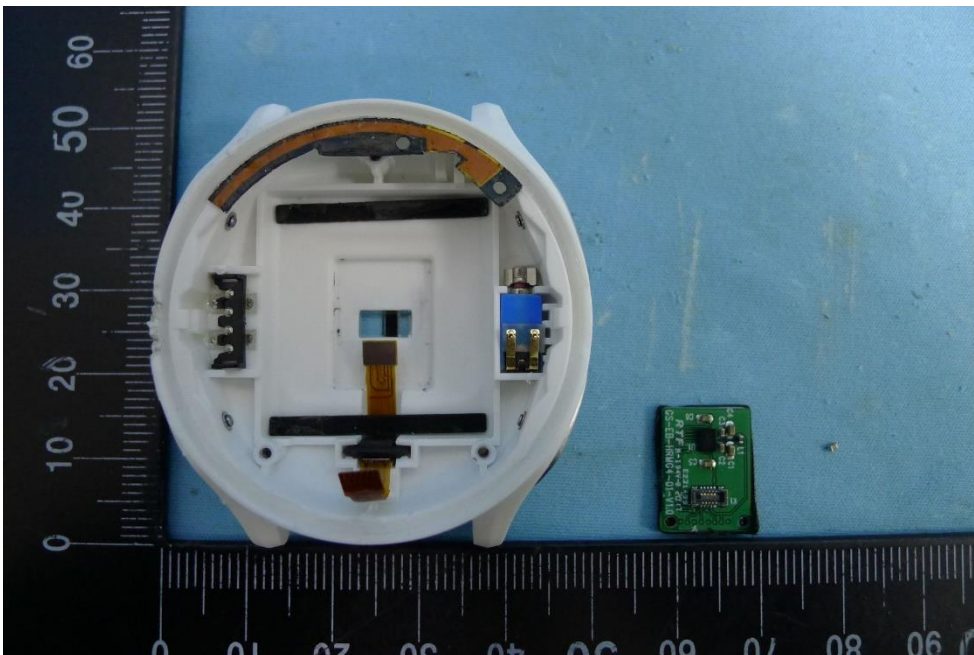

(14) EUT Photo