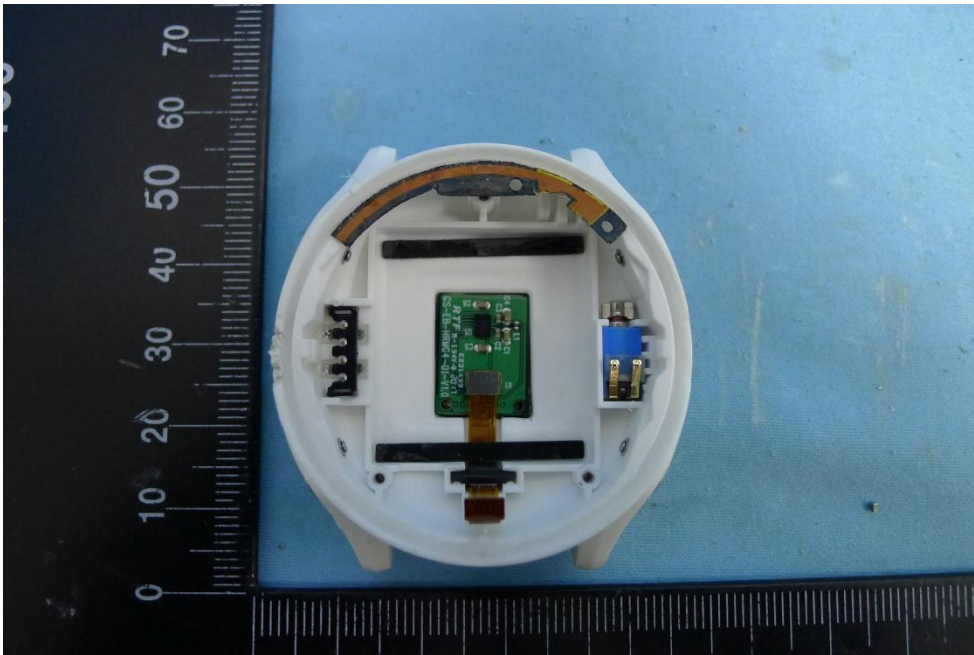

(13) EUT Photo