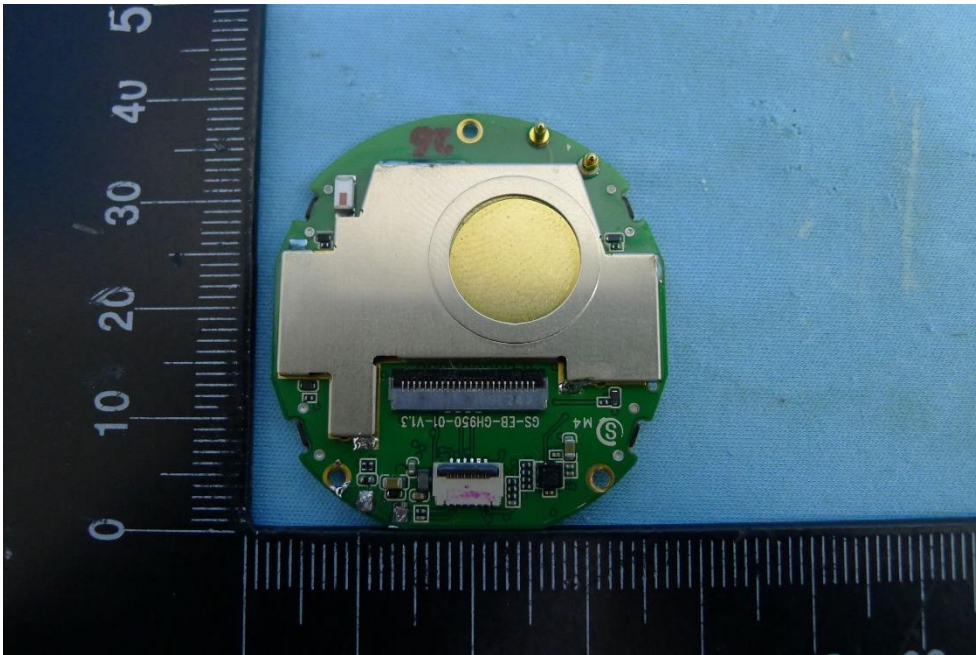

Product: KIPRUN GPS 900

Brand Name: DECATHLON

Model Number: KIPRUN GPS 900

Internal Photograph

(1) EUT Photo

(2) EUT Photo

(3) EUT Photo

(4) EUT Photo

(5) EUT Photo

(6) EUT Photo

(7) EUT Photo

(8) EUT Photo

(9) EUT Photo

(10) EUT Photo

(11) EUT Photo

(12) EUT Photo