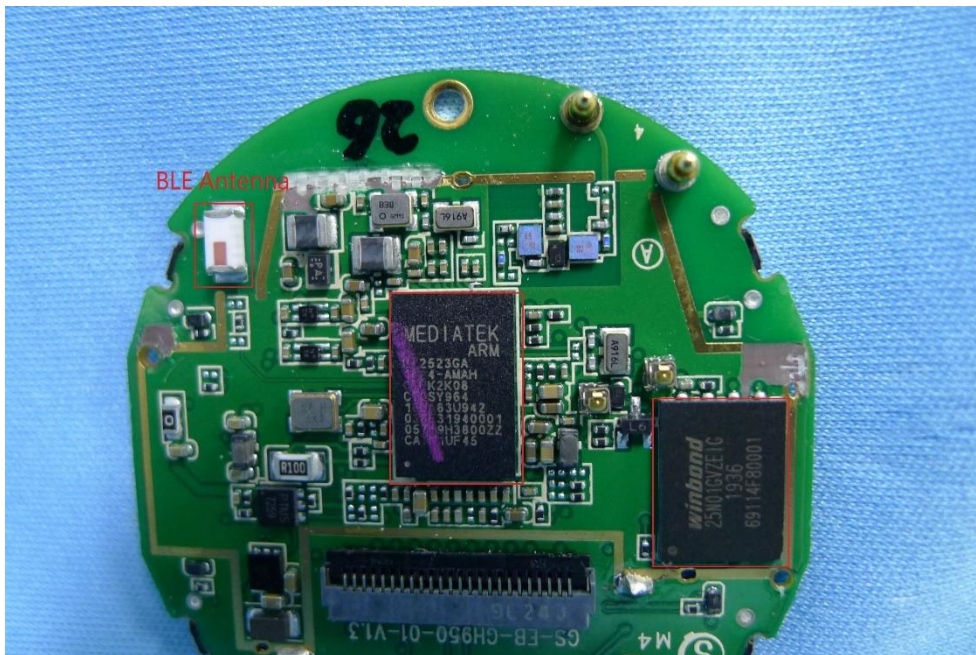

Product: KIPRUN GPS 900

Brand Name: DECATHLON

Model Number: KIPRUN GPS 900

Internal Photograph

(1) EUT Photo

(2) EUT Photo

(3) EUT Photo

(4) EUT Photo

(5) EUT Photo

(6) EUT Photo

(7) EUT Photo

(8) EUT Photo

(9) EUT Photo

(10) EUT Photo

(11) EUT Photo

(12) EUT Photo