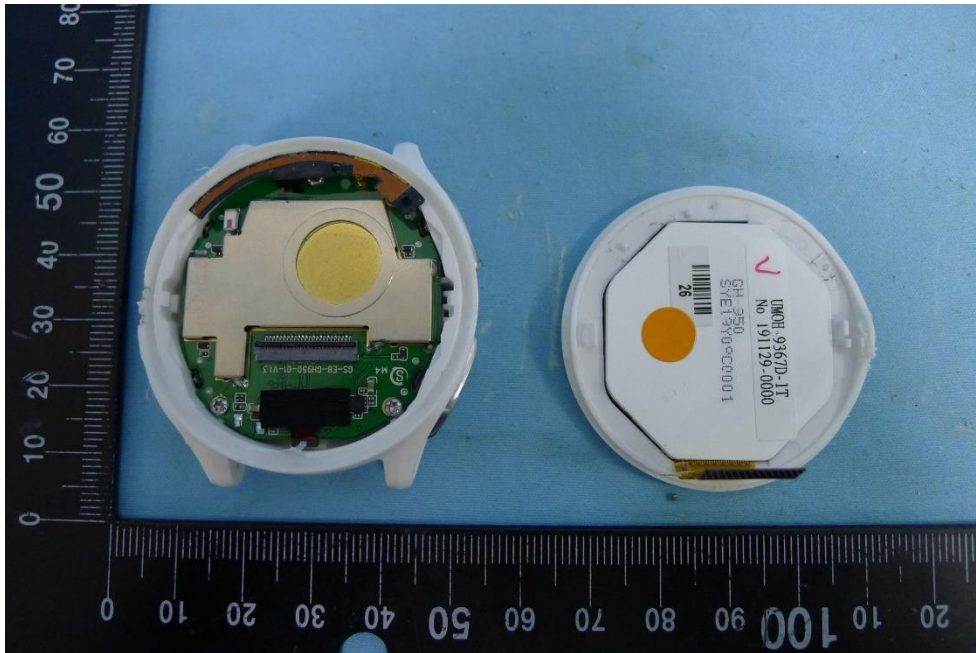

Product: KIPRUN GPS 900

Brand Name: DECATHLON

Model Number: KIPRUN GPS 900

Internal Photograph

(1) EUT Photo

(2) EUT Photo

(3) EUT Photo

(4) EUT Photo

(5) EUT Photo

(6) EUT Photo

(7) EUT Photo

(8) EUT Photo

(9) EUT Photo

(10) EUT Photo

(11) EUT Photo

(12) EUT Photo