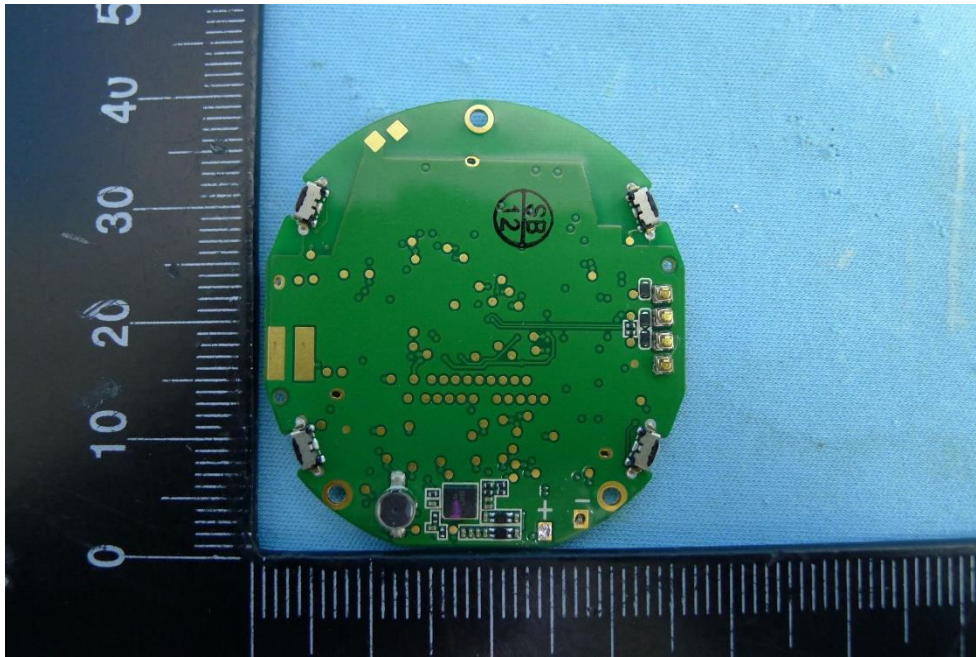

Product: KIPRUN GPS 900

Brand Name: DECATHLON

Model Number: KIPRUN GPS 900

Internal Photograph

(1) EUT Photo

(2) EUT Photo

(3) EUT Photo

(4) EUT Photo

(5) EUT Photo

(6) EUT Photo

(7) EUT Photo

(8) EUT Photo

(9) EUT Photo

(10) EUT Photo

(11) EUT Photo

(12) EUT Photo