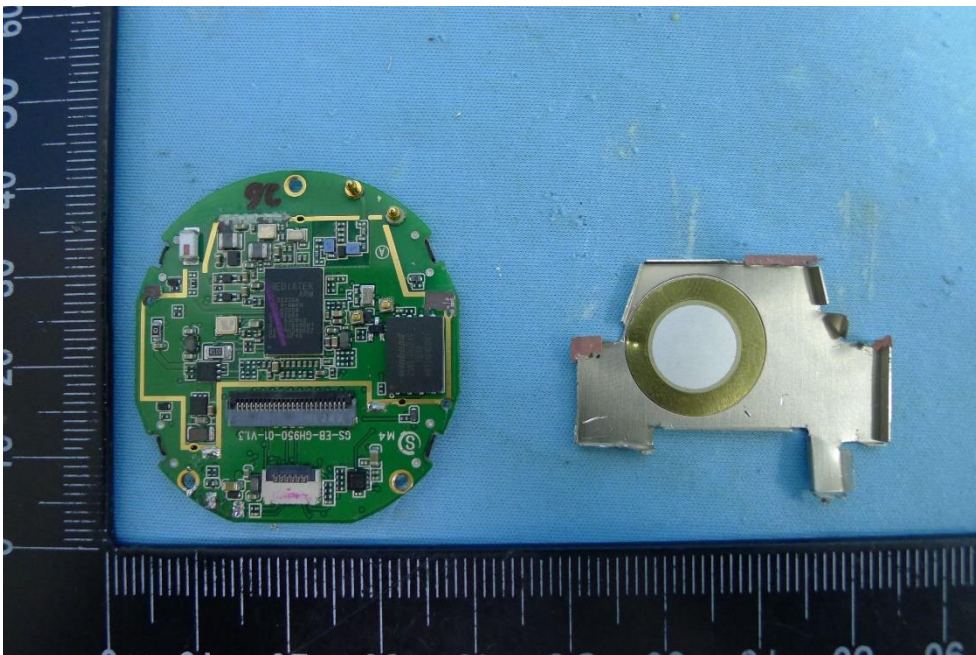

Product: KIPRUN GPS 900

Brand Name: DECATHLON

Model Number: KIPRUN GPS 900

Internal Photograph

(1) EUT Photo

(2) EUT Photo

(3) EUT Photo

(4) EUT Photo

(5) EUT Photo

(6) EUT Photo

(7) EUT Photo

(8) EUT Photo

(9) EUT Photo

(10) EUT Photo

(11) EUT Photo

(12) EUT Photo