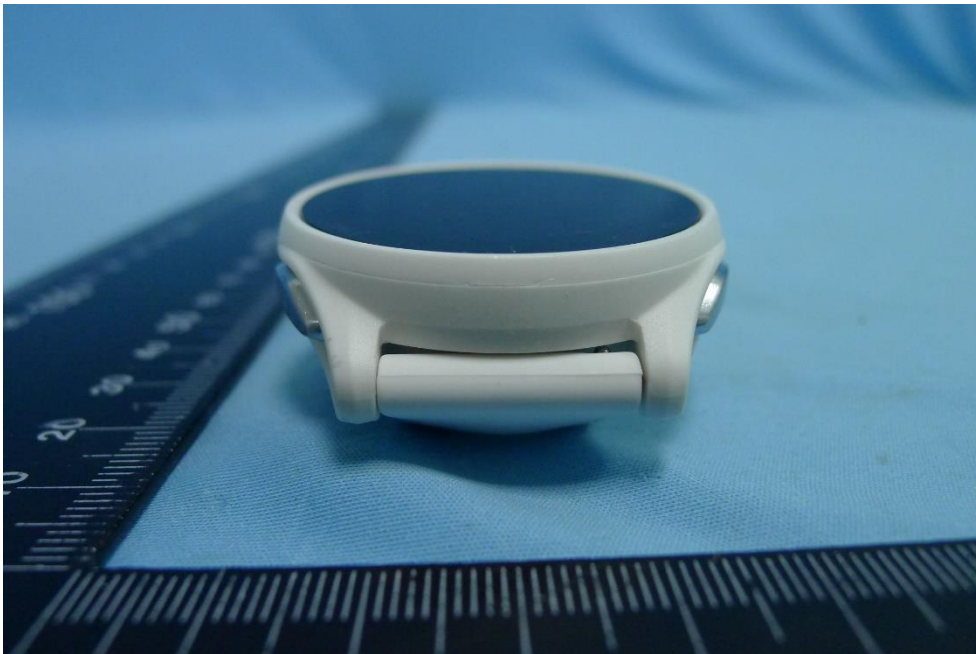

Product: KIPRUN GPS 900

Brand Name: DECATHLON

Model Number: KIPRUN GPS 900

### External Photograph

(1) EUT Photo

(2) EUT Photo

(3) EUT Photo

(4) EUT Photo

(5) EUT Photo

(6) EUT Photo

(7) EUT Photo

(8) EUT Photo

(9) EUT Photo

(10) EUT Photo

(11) EUT Photo

(12) EUT Photo

(13) EUT Photo