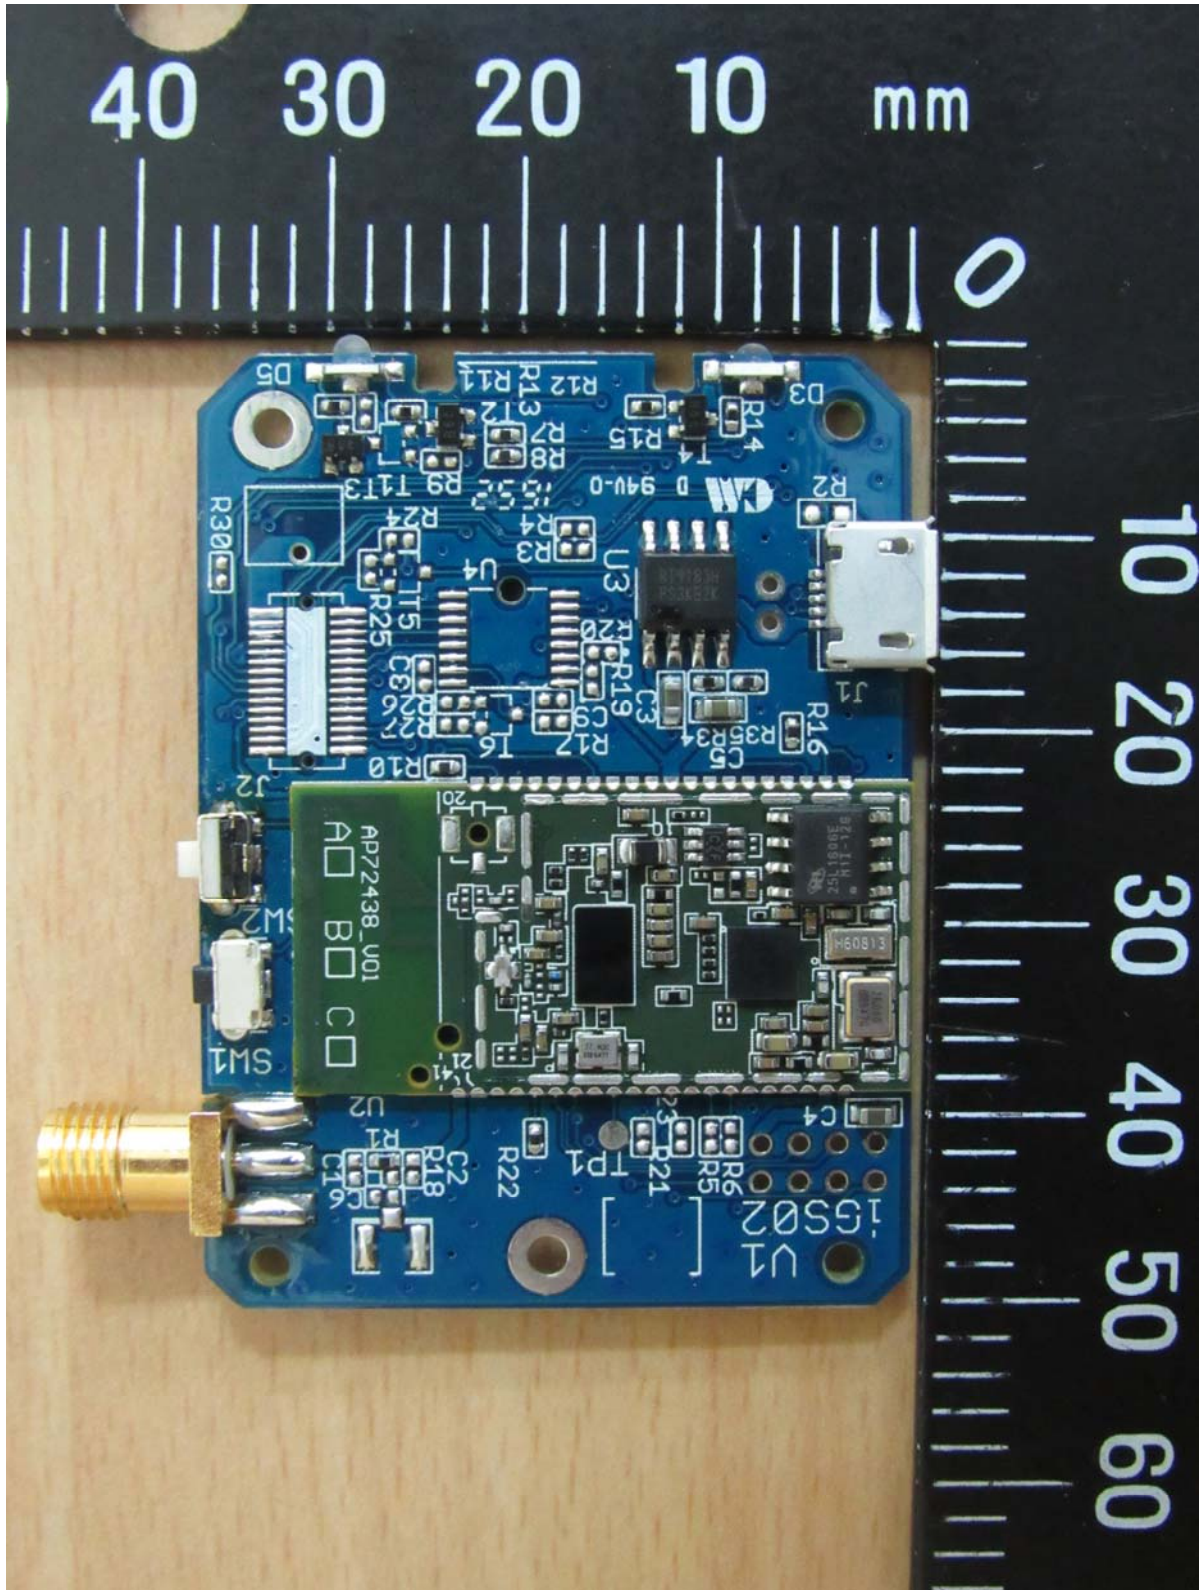

Registration number: W6M21709-17377-C-1

FCC ID: 2AH2IWM438

EUT Photos

Registration number: W6M21709-17377-C-1  
FCC ID: 2AH2IWM438

Registration number: W6M21709-17377-C-1

FCC ID: 2AH2IWM438

Long antenna

Registration number: W6M21709-17377-C-1  
FCC ID: 2AH2IWM438

Registration number: W6M21709-17377-C-1  
FCC ID: 2AH2IWM438

Registration number: W6M21709-17377-C-1

FCC ID: 2AH2IWM438

Short antenna

Registration number: W6M21709-17377-C-1  
FCC ID: 2AH2IWM438

Registration number: W6M21709-17377-C-1  
FCC ID: 2AH2IWM438