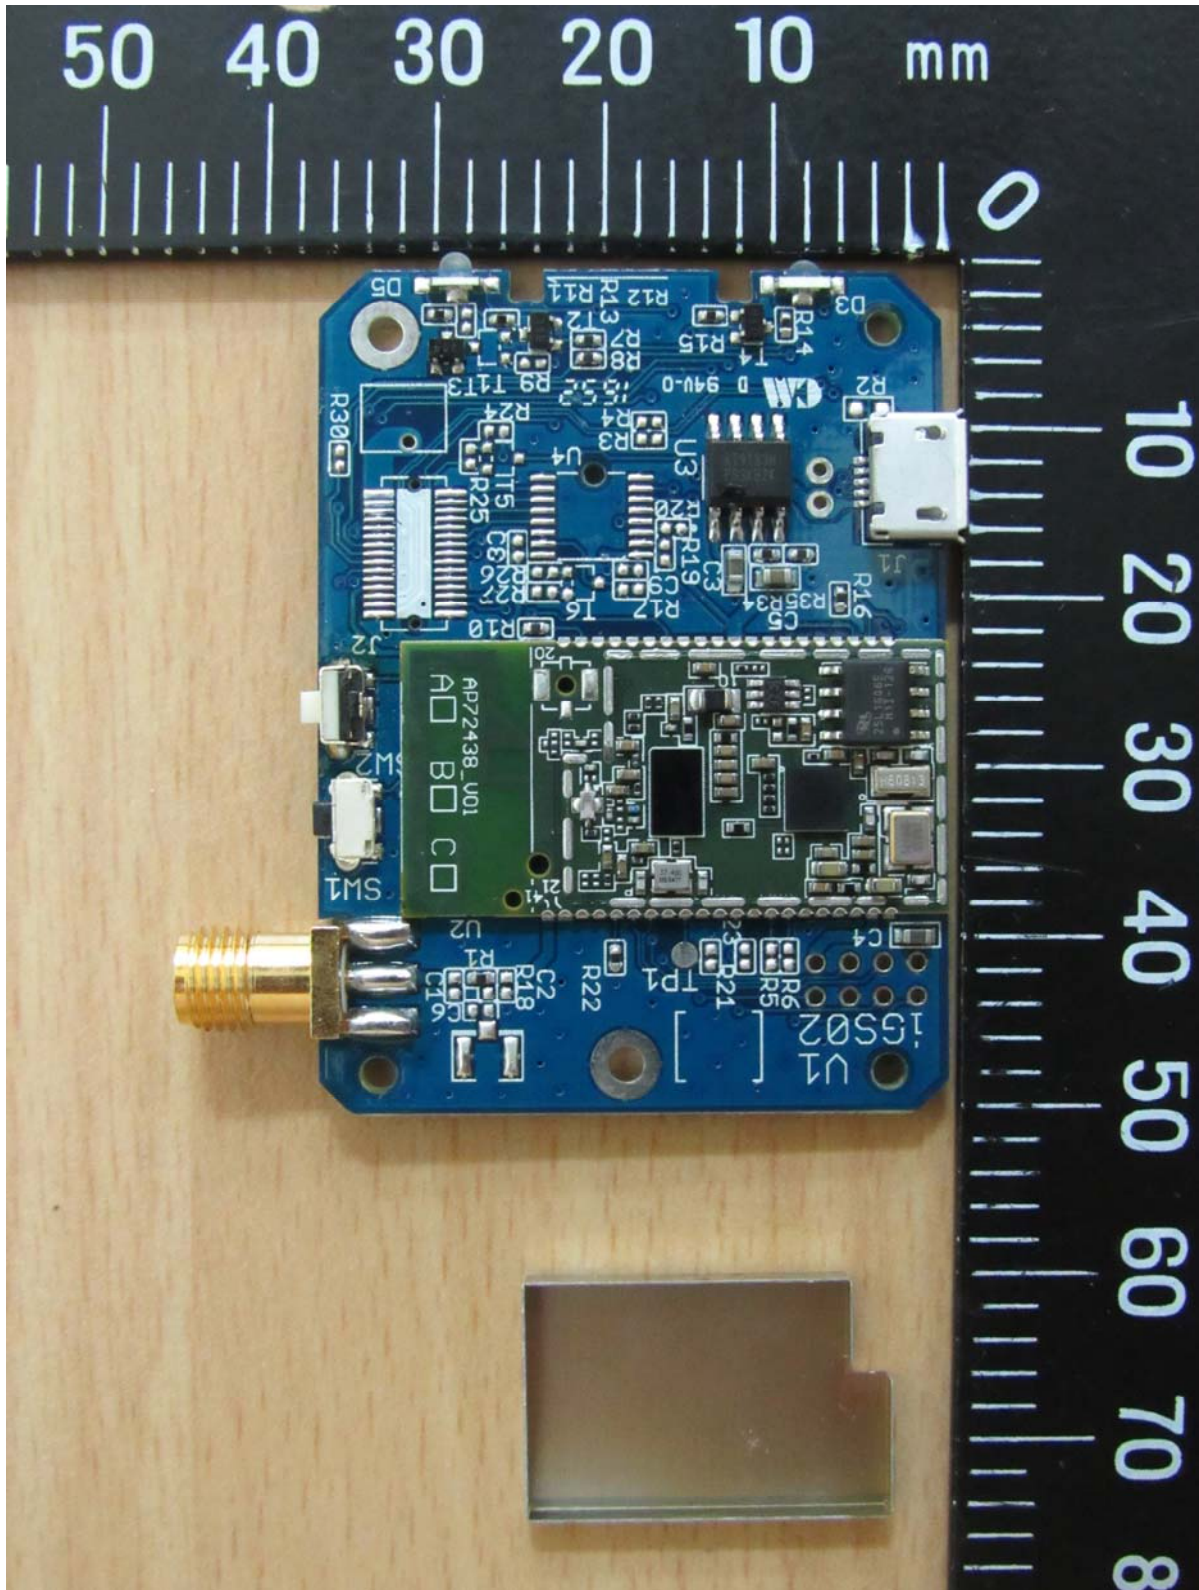

Registration number: W6M21709-17377-C-1

FCC ID: 2AH2IWM438

EUT Photos

Registration number: W6M21709-17377-C-1  
FCC ID: 2AH2IWM438

Registration number: W6M21709-17377-C-1

FCC ID: 2AH2IWM438

Long antenna

Registration number: W6M21709-17377-C-1  
FCC ID: 2AH2IWM438

Registration number: W6M21709-17377-C-1  
FCC ID: 2AH2IWM438

Registration number: W6M21709-17377-C-1

FCC ID: 2AH2IWM438

Short antenna

Registration number: W6M21709-17377-C-1  
FCC ID: 2AH2IWM438

Registration number: W6M21709-17377-C-1  
FCC ID: 2AH2IWM438