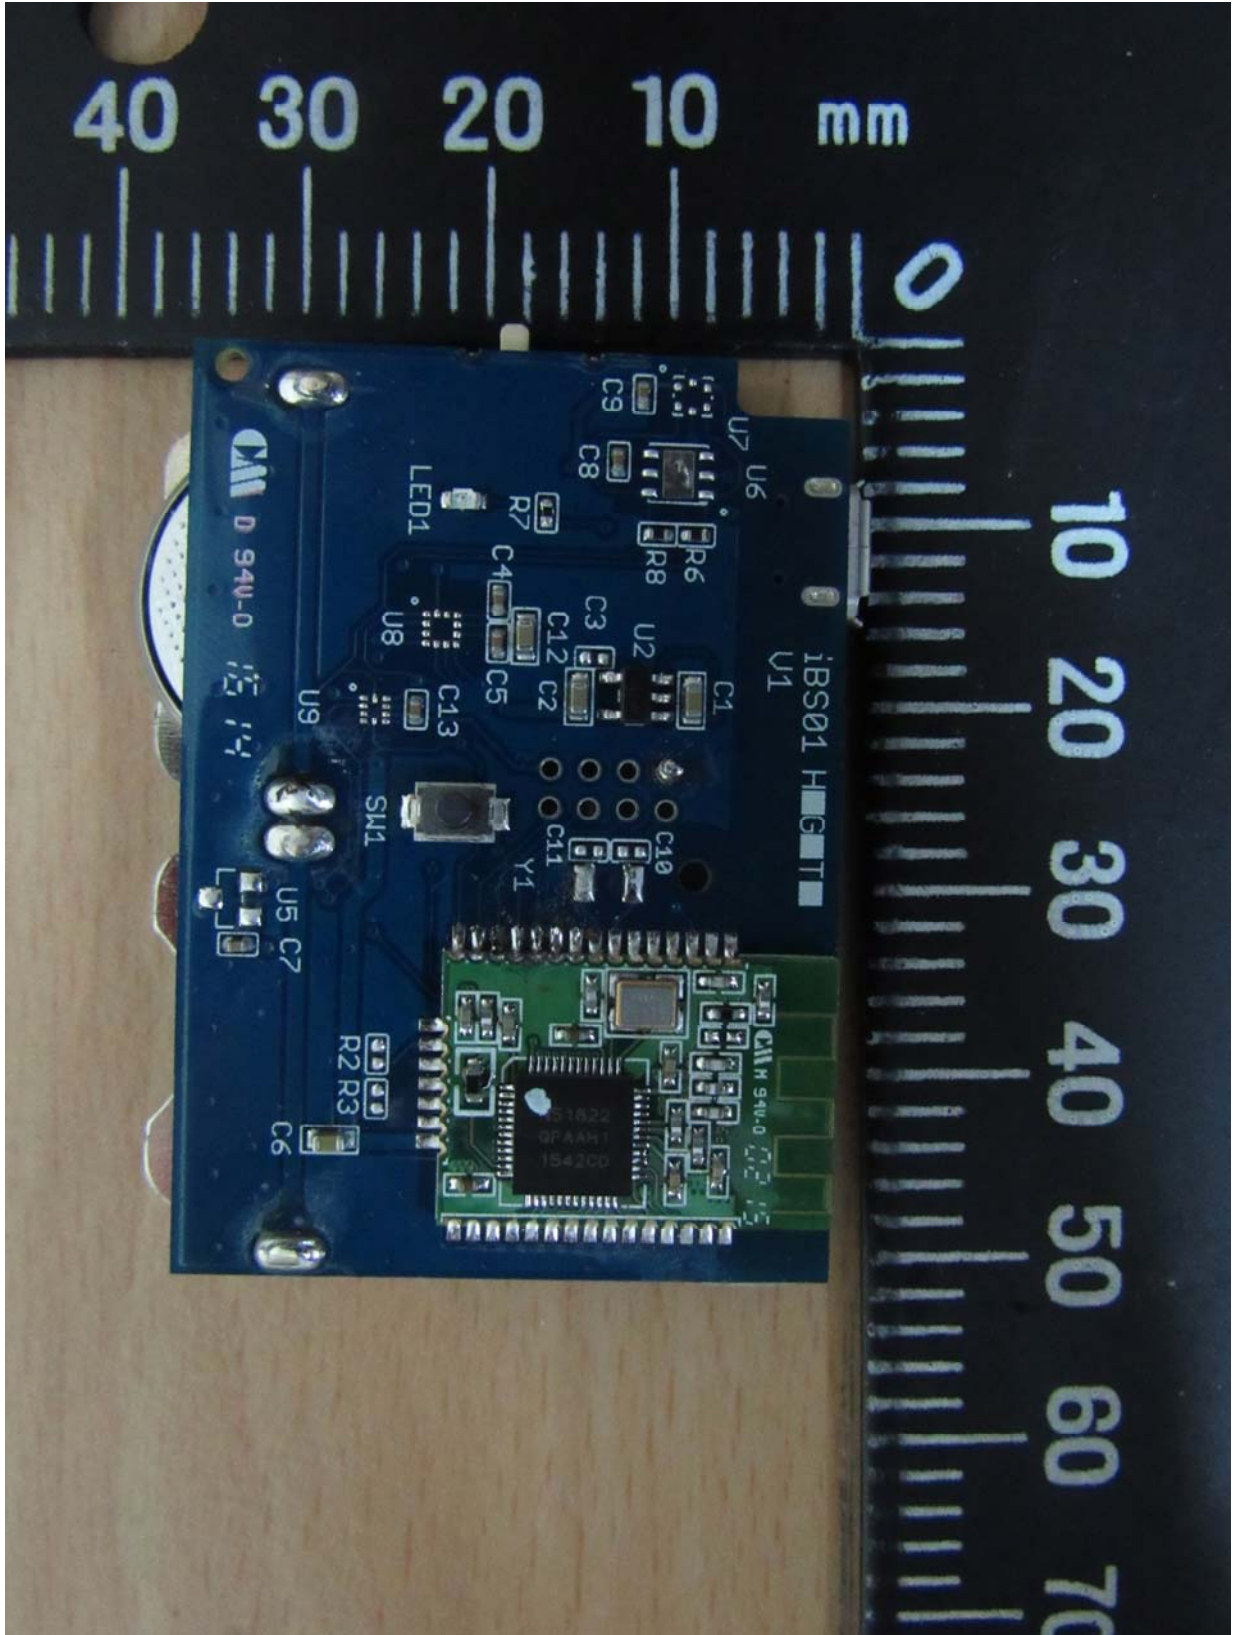

Worldwide Testing Services(Taiwan) Co., Ltd.

Registration number: W6M21605-15849-FCC

FCC ID: 2AH2IIBS01

Internal Photos

Model No.: iBS01

Registration number: W6M21605-15849-FCC
FCC ID: 2AH2IIBS01

Worldwide Testing Services(Taiwan) Co., Ltd.

Registration number: W6M21605-15849-FCC
FCC ID: 2AH2IIBS01
Model No.: iBS01H

Registration number: W6M21605-15849-FCC
FCC ID: 2AH2IIBS01

Registration number: W6M21605-15849-FCC
FCC ID: 2AH2IIBS01

Worldwide Testing Services(Taiwan) Co., Ltd.