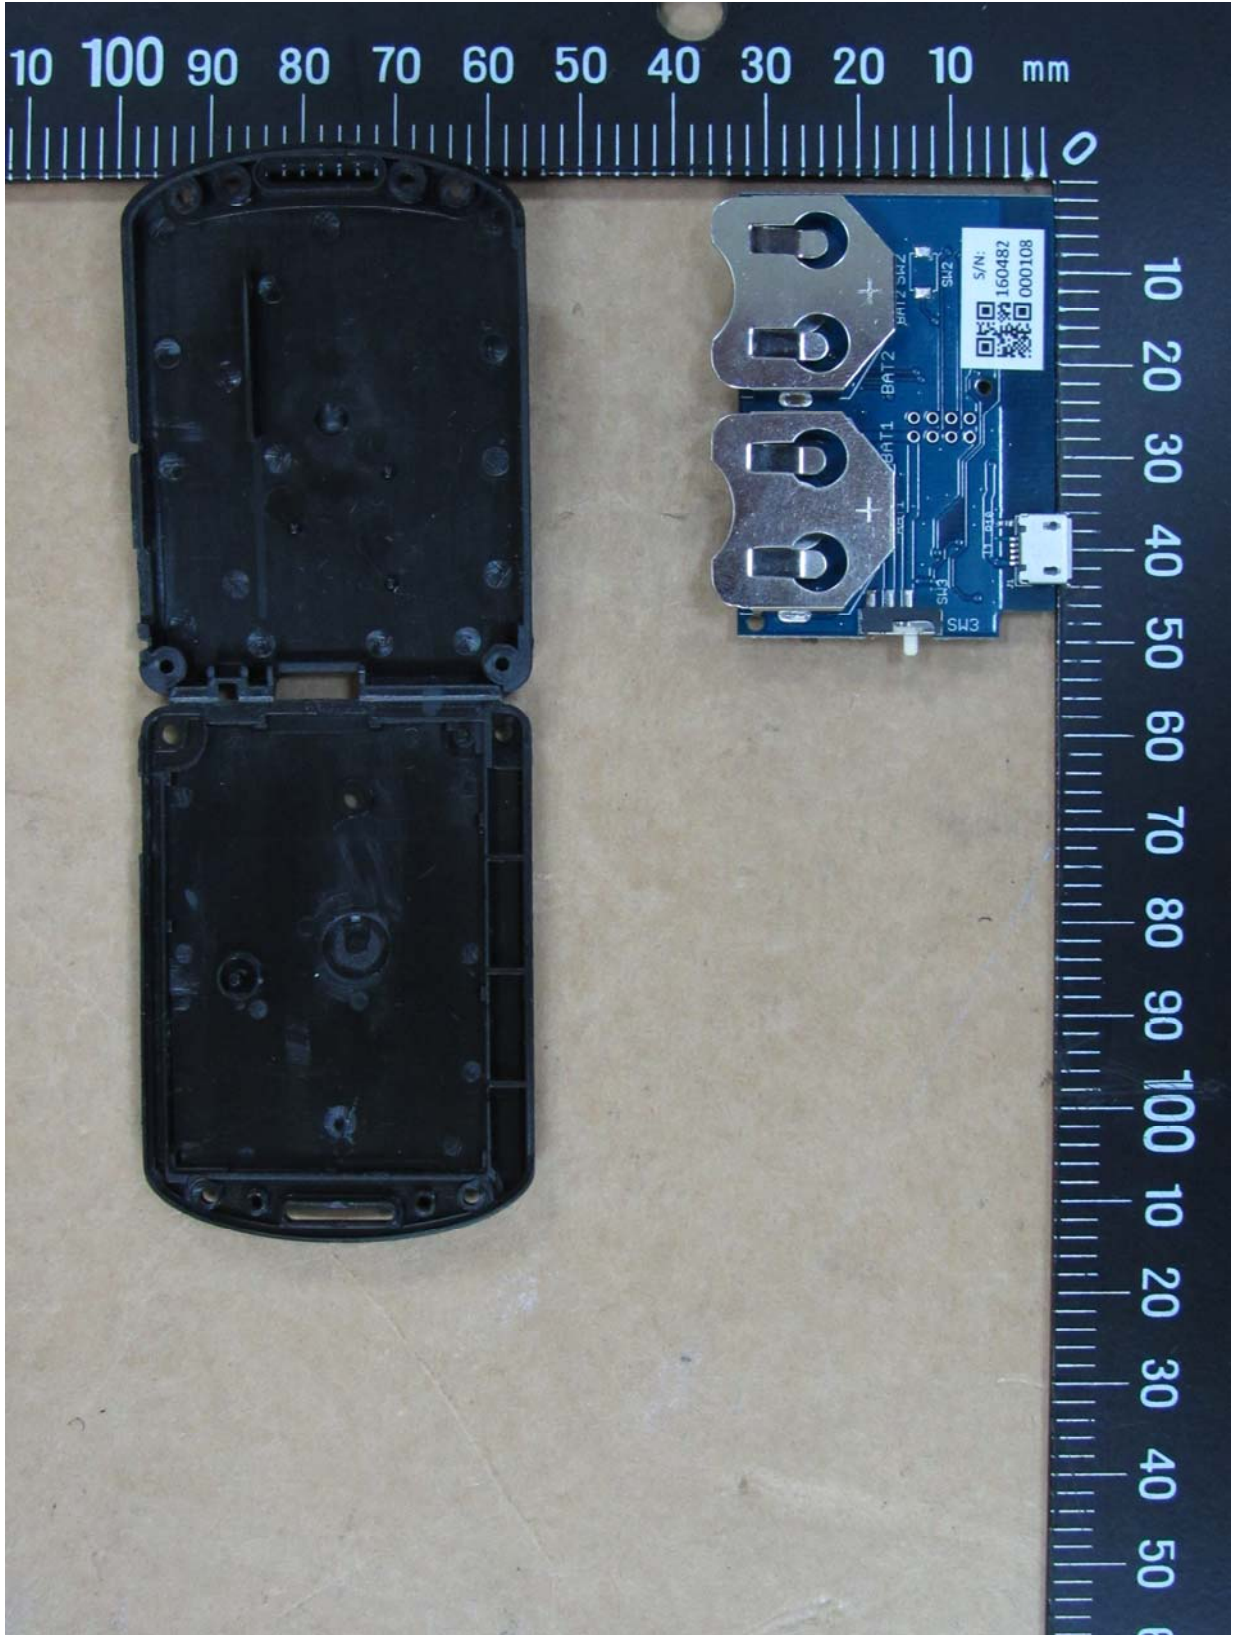

Worldwide Testing Services(Taiwan) Co., Ltd.

Registration number: W6M21605-15849-FCC

FCC ID: 2AH2IIBS01

Internal Photos

Model No.: iBS01

Registration number: W6M21605-15849-FCC
FCC ID: 2AH2IIBS01

Worldwide Testing Services(Taiwan) Co., Ltd.

Registration number: W6M21605-15849-FCC
FCC ID: 2AH2IIBS01
Model No.: iBS01H

Registration number: W6M21605-15849-FCC
FCC ID: 2AH2IIBS01

Registration number: W6M21605-15849-FCC
FCC ID: 2AH2IIBS01

Worldwide Testing Services(Taiwan) Co., Ltd.