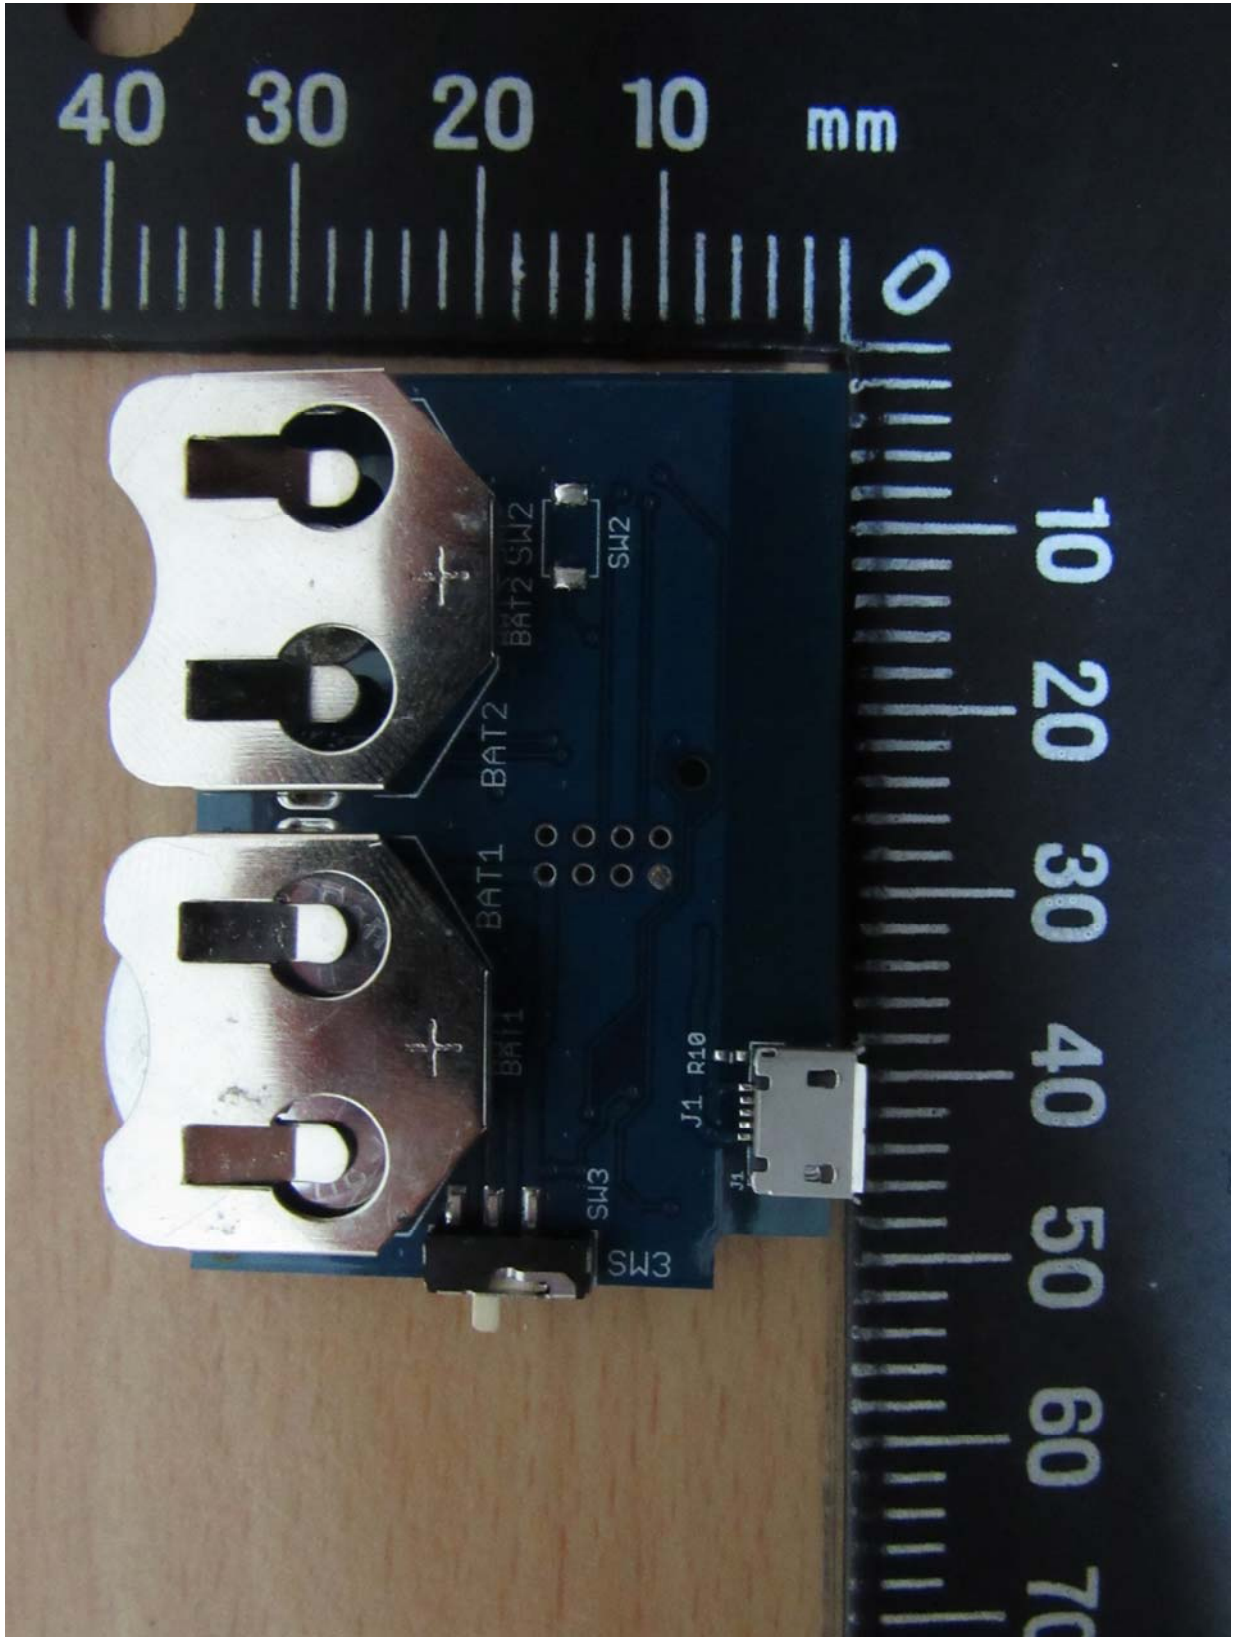

Worldwide Testing Services(Taiwan) Co., Ltd.

Registration number: W6M21605-15849-FCC

FCC ID: 2AH2IIBS01

Internal Photos

Model No.: iBS01

Registration number: W6M21605-15849-FCC
FCC ID: 2AH2IIBS01

Worldwide Testing Services(Taiwan) Co., Ltd.

Registration number: W6M21605-15849-FCC
FCC ID: 2AH2IIBS01
Model No.: iBS01H

Registration number: W6M21605-15849-FCC
FCC ID: 2AH2IIBS01

Registration number: W6M21605-15849-FCC
FCC ID: 2AH2IIBS01

Worldwide Testing Services(Taiwan) Co., Ltd.