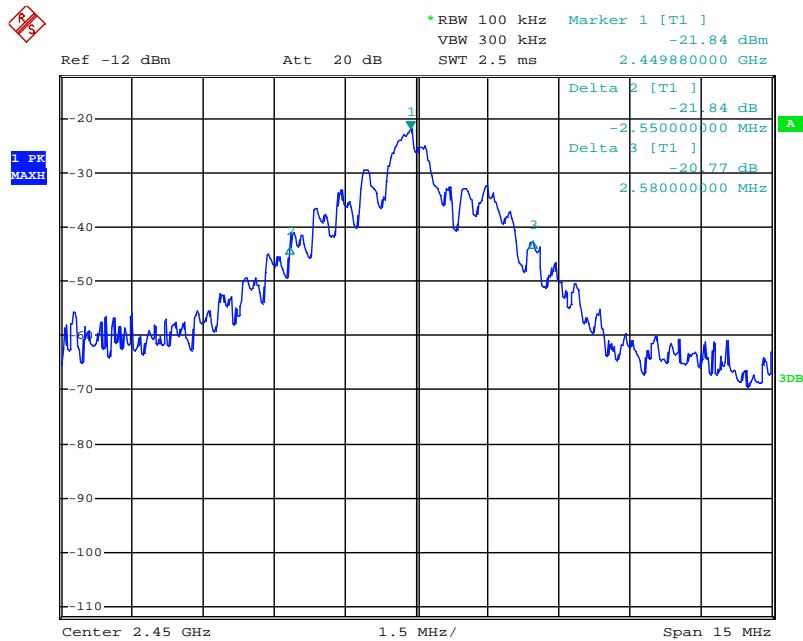

Appendix 1

Test Results

20dB Bandwidth

Tx frequency: 2440MHz

Tx frequency: 2455MHz

Tx frequency: 2471MHz