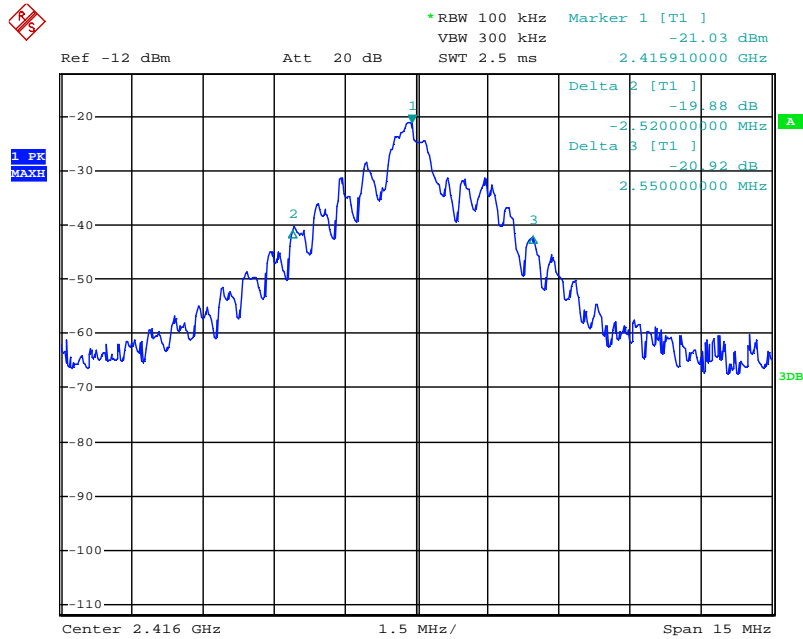

Appendix 1

Test Results

20dB Bandwidth

Tx frequency: 2440MHz

Tx frequency: 2455MHz

Tx frequency: 2471MHz