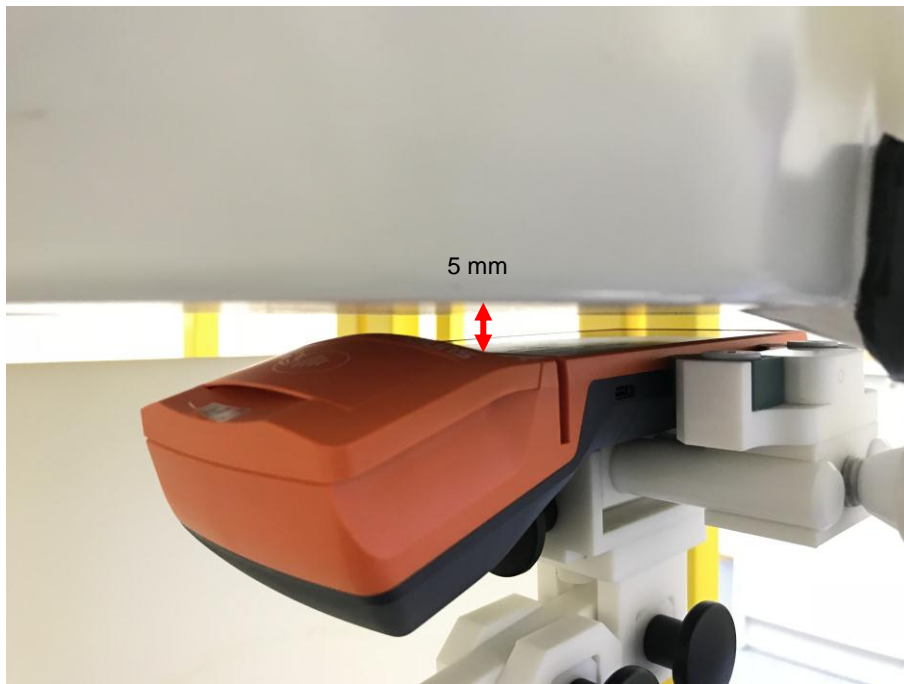

ANNEX E SAR TEST SETUP PHOTOS

Back Side Hand-Held (0mm)

Front Side Hand-Held 0mm

Left Edge Hand-Held 0mm

Right Edge Hand-Held 0mm

Back Side Body Worn (5mm)

Front Side Body Worn (5mm)

Left Edge Body Worn (5mm)

Right Edge Body Worn (5mm)