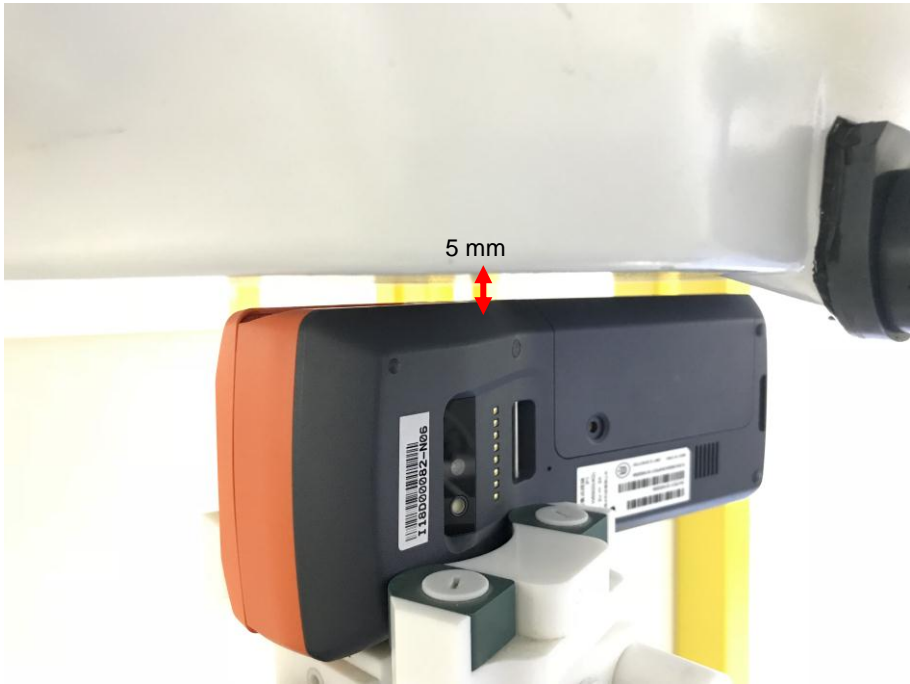

ANNEX E SAR TEST SETUP PHOTOS

Back Side Hand-Held (0mm)

Front Side Hand-Held 0mm

Left Edge Hand-Held 0mm

Right Edge Hand-Held 0mm

Back Side Body Worn (5mm)

Front Side Body Worn (5mm)

Left Edge Body Worn (5mm)

Right Edge Body Worn (5mm)