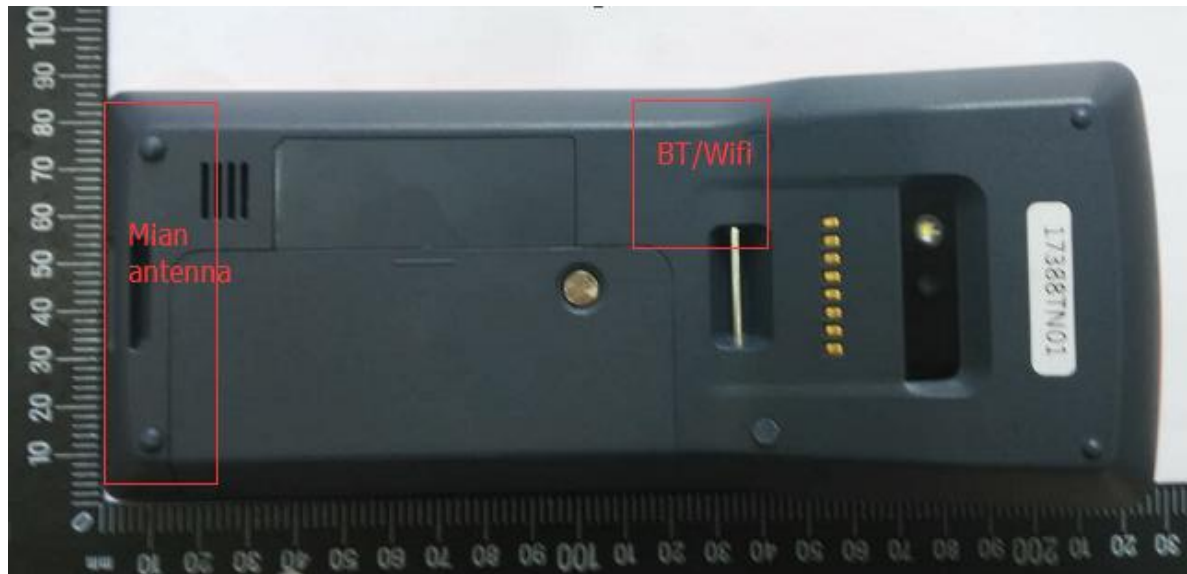

ANNEX D: Picture of antennas

Picture of antennas

ANNEX E: Definition of Test Positions

POSITION OF BODY FRONT WITH 0mm DISTANCE

POSITION OF BODY BACK FOR WWAN WITH 0mm DISTANCE

POSITION OF BODY LEFT SIDE WITH 0mm DISTANCE

POSITION OF BODY RIGHT SIDE WITH 0mm DISTANCE

POSITION OF BODY BOTTOM WITH 0mm DISTANCE

POSITION OF BODY BACK FOR WLAN WITH 0mm DISTANCE

ANNEX F: Photograph

EUT

Travel Adaptor

Battery

-----END OF REPORT-----