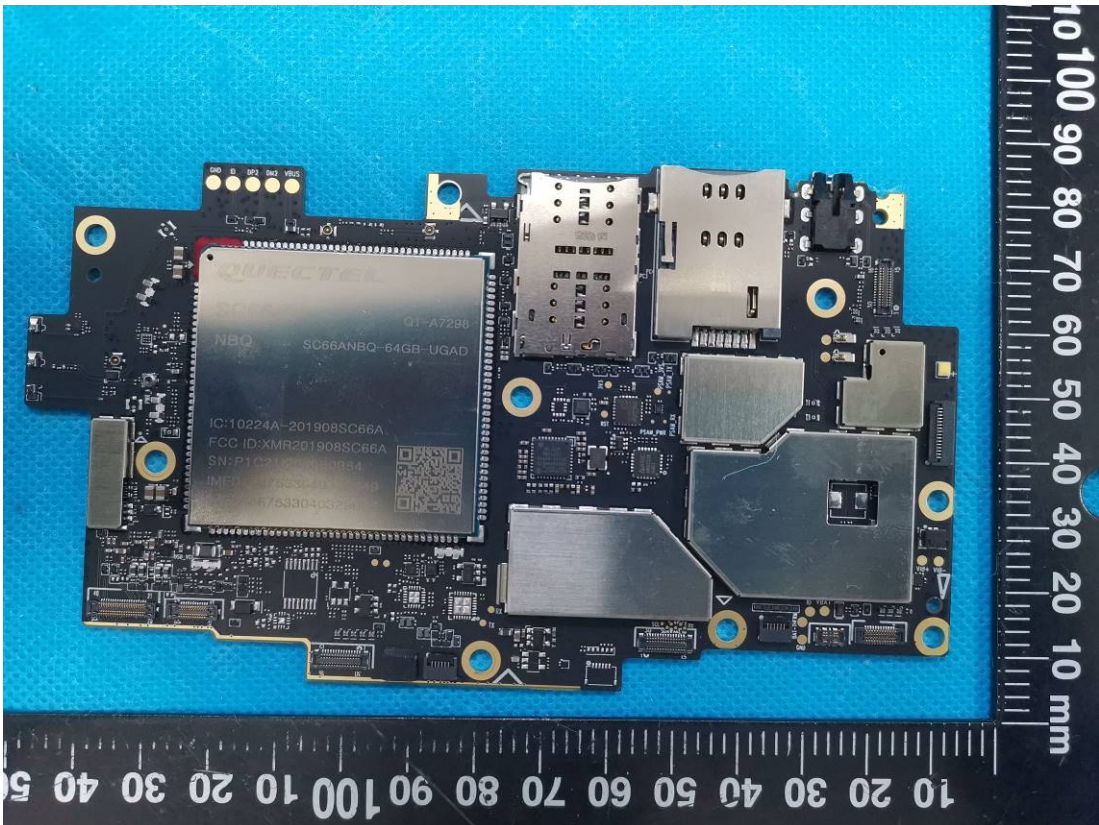

NFC Antenna

GPS Antenna

code scanner 1# (model: NG002)

code scanner 2# (model: N4603)

2.4G&5G Wi-Fi Antenna Chain1