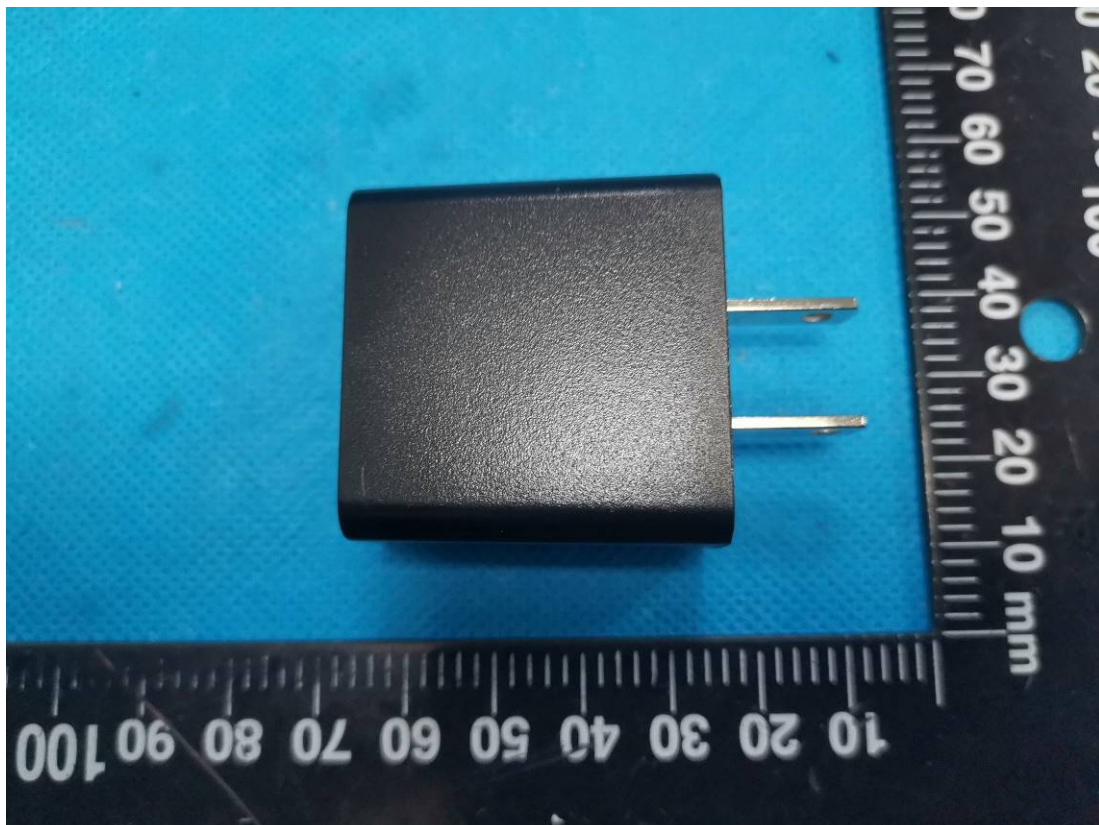

EXHIBIT B - EUT EXTERNAL PHOTOGRAPHS

Adapter 1#

Adapter 2#

Adapter 3#

Adapter 4#

ADAPTOR/電源供應器

MODEL/型號:CK18W02U

INPUT/輸入:100-240V~ 50/60Hz 0.5A

Made in china

R45351
RoHS

LISTED

E255633

T.E Power Supply

OUTPUT/輸出: 5V=3A (正常輸出)
or 9V=2A (快速輸出)
or 12V=1.5A(快速輸出)

LPS

江蘇辰陽電子有限公司 製造