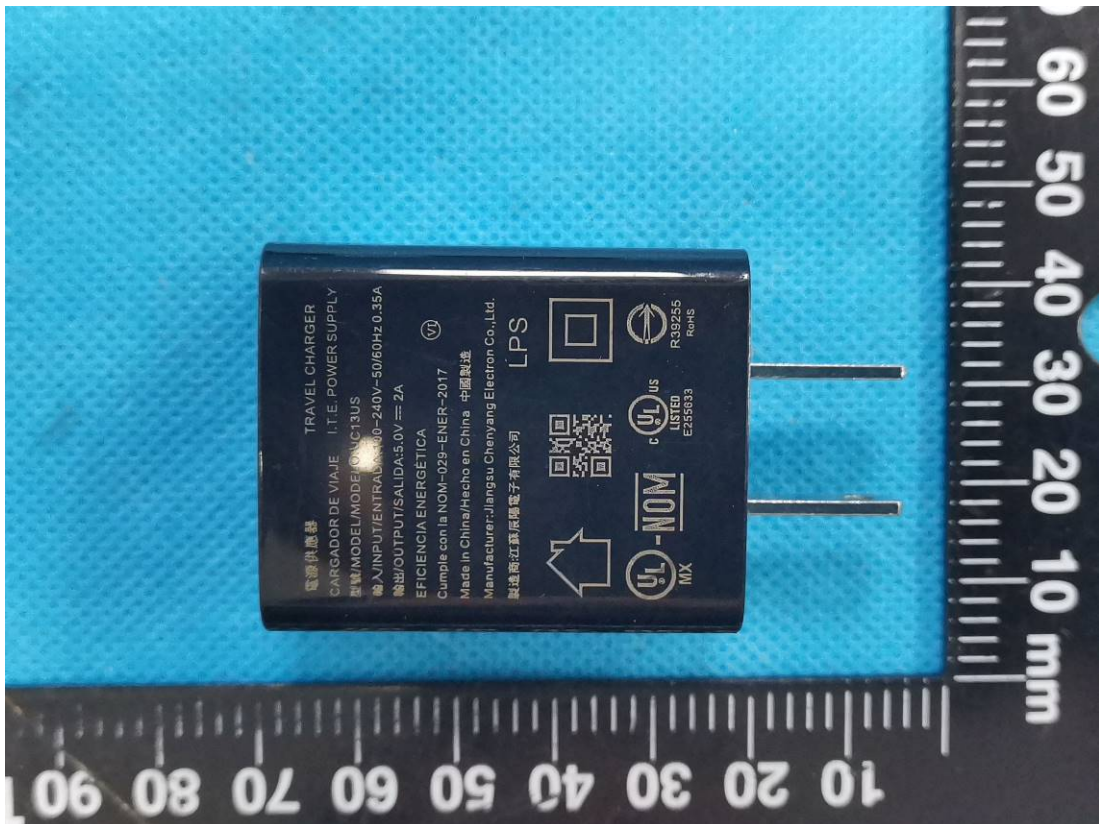

EXHIBIT B - EUT EXTERNAL PHOTOGRAPHS

Adapter 1#

Adapter 2#

Adapter 3#

Adapter 4#

ADAPTOR/電源供應器

MODEL/型號:CK18W02U

INPUT/輸入:100-240V~ 50/60Hz 0.5A

Made in china

R45351
RoHS

LISTED

E255633

T.E Power Supply

OUTPUT/輸出: 5V=3A (正常輸出)
or 9V=2A (快速輸出)
or 12V=1.5A(快速輸出)

LPS

江蘇辰陽電子有限公司 製造