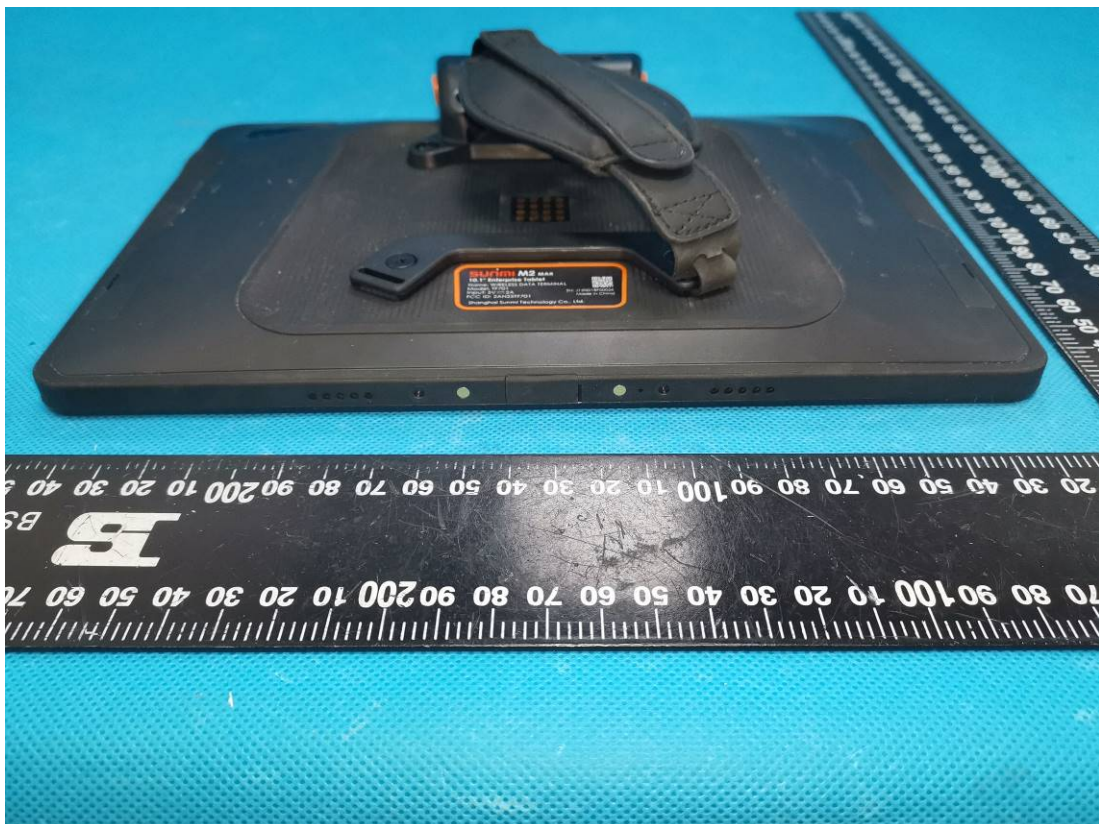

EXHIBIT B - EUT EXTERNAL PHOTOGRAPHS

Adapter 1#

Adapter 2#

Adapter 3#

Adapter 4#

ADAPTOR/電源供應器

MODEL/型號:CK18W02U

INPUT/輸入:100-240V~ 50/60Hz 0.5A

Made in china

R45351
RoHS

LISTED

E255633

T.E Power Supply

OUTPUT/輸出: 5V=3A (正常輸出)
or 9V=2A (快速輸出)
or 12V=1.5A(快速輸出)

LPS

江蘇辰陽電子有限公司 製造