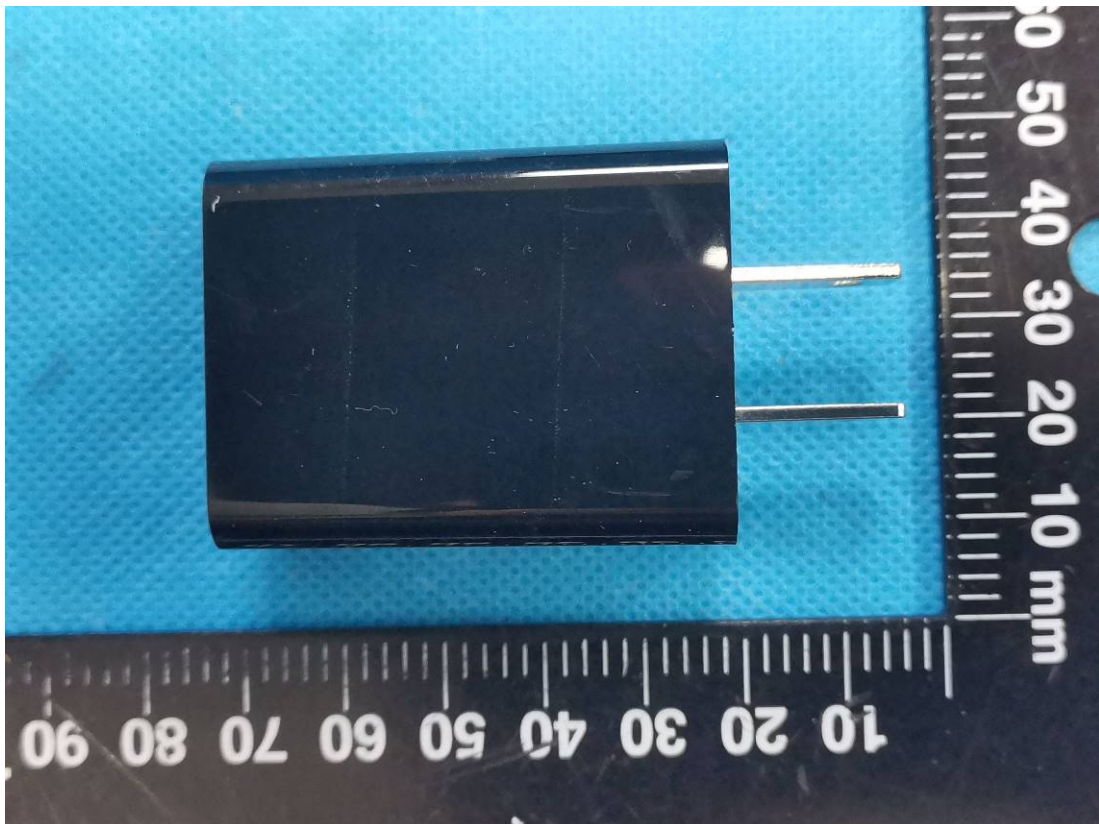

EXHIBIT B - EUT EXTERNAL PHOTOGRAPHS

Adapter 1#

Adapter 2#

Adapter 3#

Adapter 4#

ADAPTOR/電源供應器

MODEL/型號:CK18W02U

INPUT/輸入:100-240V~ 50/60Hz 0.5A

Made in china

R45351
RoHS

LISTED

E255633

T.E Power Supply

OUTPUT/輸出: 5V=3A (正常輸出)
or 9V=2A (快速輸出)
or 12V=1.5A(快速輸出)

LPS

江蘇辰陽電子有限公司 製造