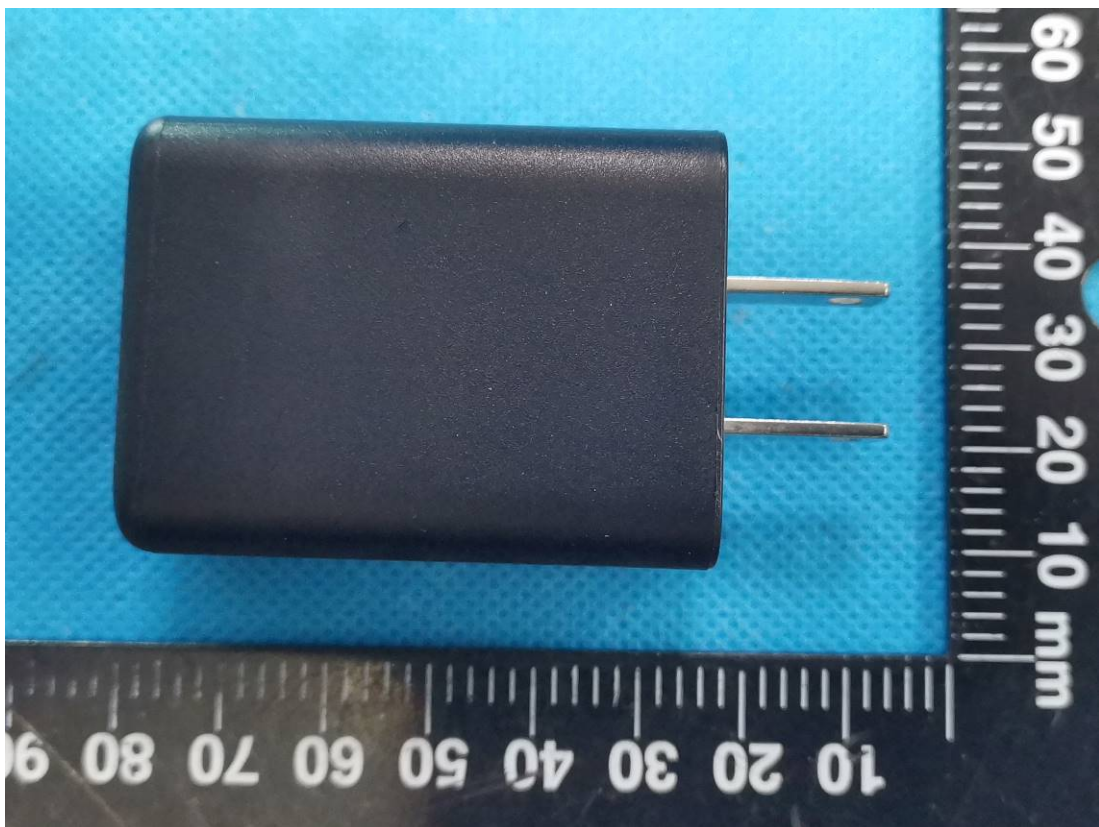

EXHIBIT B - EUT EXTERNAL PHOTOGRAPHS

Adapter 1#

Adapter 2#

Adapter 3#

Adapter 4#

ADAPTOR/電源供應器

MODEL/型號:CK18W02U

INPUT/輸入:100-240V~ 50/60Hz 0.5A

Made in china

R45351
RoHS

LISTED

E255633

T.E Power Supply

OUTPUT/輸出: 5V=3A (正常輸出)
or 9V=2A (快速輸出)
or 12V=1.5A(快速輸出)

LPS

江蘇辰陽電子有限公司 製造