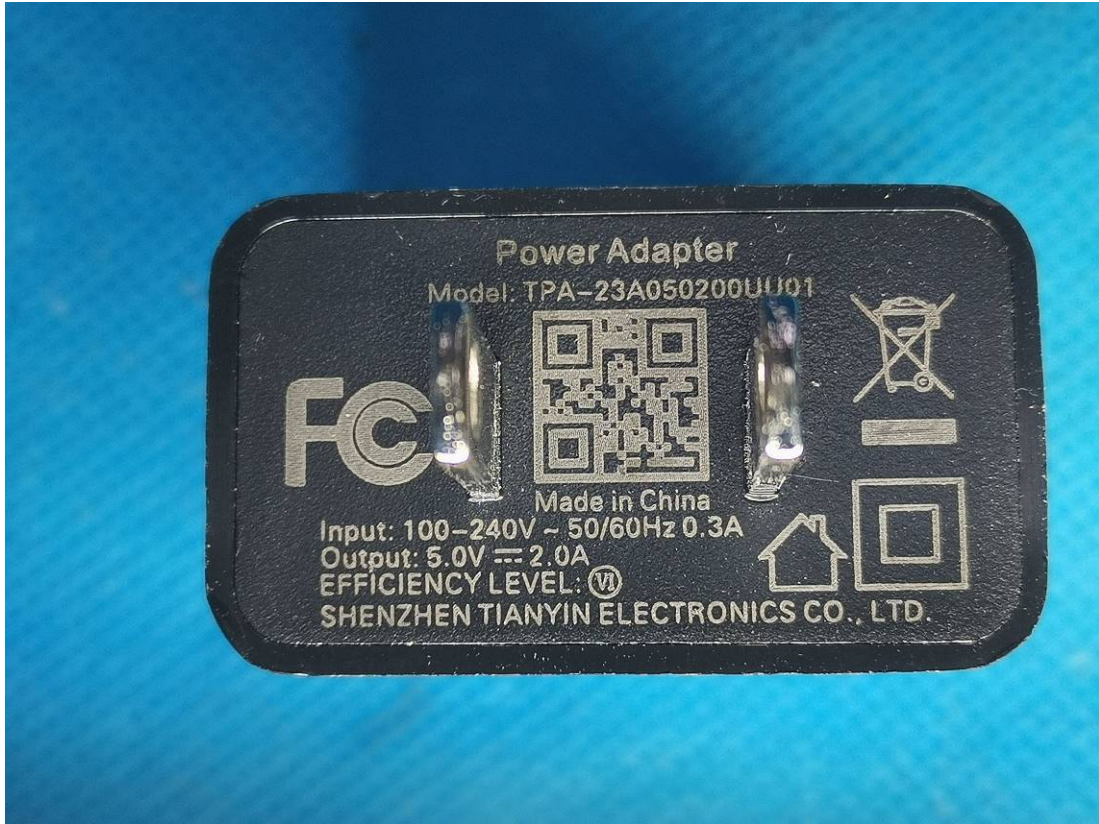

EXHIBIT B - EUT EXTERNAL PHOTOGRAPHS

Adapter 1#

Adapter 2#

Adapter 3#

Adapter 4#

ADAPTOR/電源供應器

MODEL/型號:CK18W02U

INPUT/輸入:100-240V~ 50/60Hz 0.5A

Made in china

R45351
RoHS

LISTED

E255633

T.E Power Supply

OUTPUT/輸出: 5V=3A (正常輸出)
or 9V=2A (快速輸出)
or 12V=1.5A(快速輸出)

LPS

江蘇辰陽電子有限公司 製造