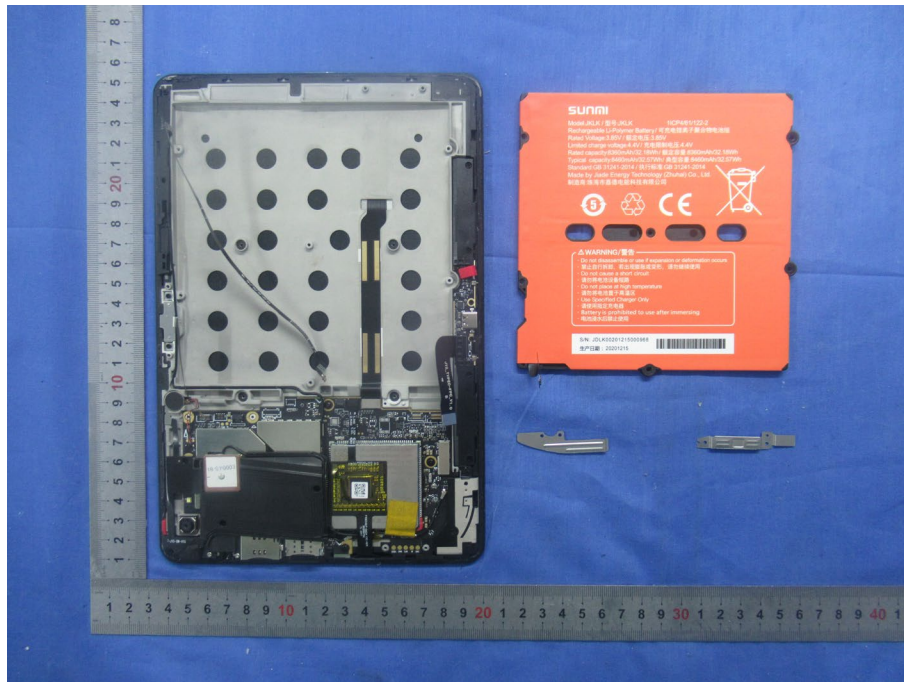

EXHIBIT B - EUT INTERNAL PHOTOGRAPHS

2.4G Wi-Fi/5G Wi-Fi
Antenna Chain1

WCDMA V / LTE Band 13 / LTE Band 14 / LTE Band 26 / LTE Band 41 /
LTE Band 71 Antenna (WCDMA/LTE Chain 1)

WCDMA II / WCDMA IV / LTE Band 2 / LTE Band 4 / LTE Band 7 / LTE Band 12 / LTE Band 17 / LTE Band 25 / LTE Band 66 Antenna (WCDMA/LTE Chain 0)