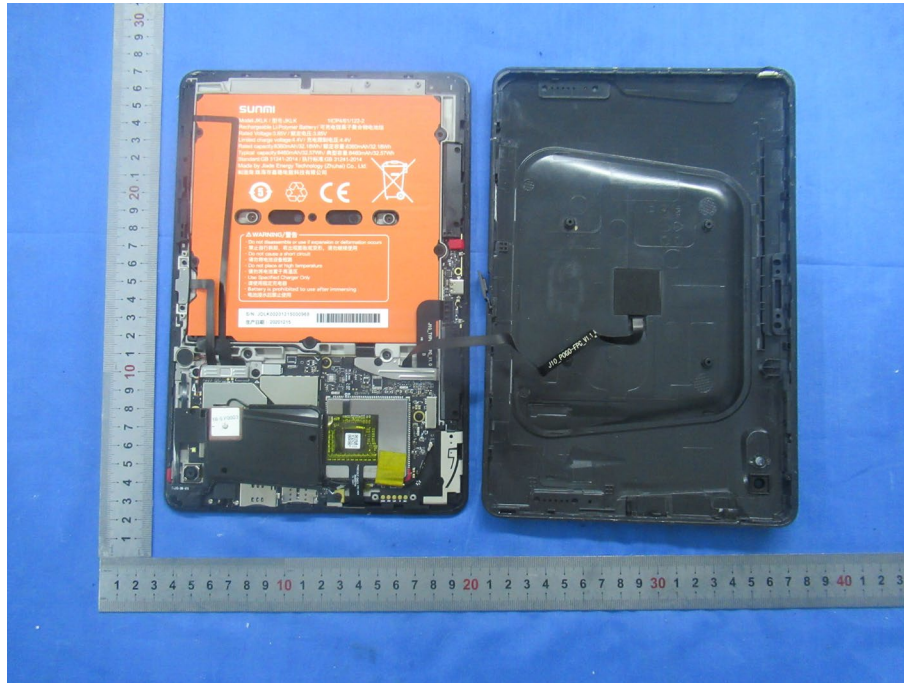

EXHIBIT B - EUT INTERNAL PHOTOGRAPHS

2.4G Wi-Fi/5G Wi-Fi
Antenna Chain1

WCDMA V / LTE Band 13 / LTE Band 14 / LTE Band 26 / LTE Band 41 /
LTE Band 71 Antenna (WCDMA/LTE Chain 1)

WCDMA II / WCDMA IV / LTE Band 2 / LTE Band 4 / LTE Band 7 / LTE Band 12 / LTE Band 17 / LTE Band 25 / LTE Band 66 Antenna (WCDMA/LTE Chain 0)