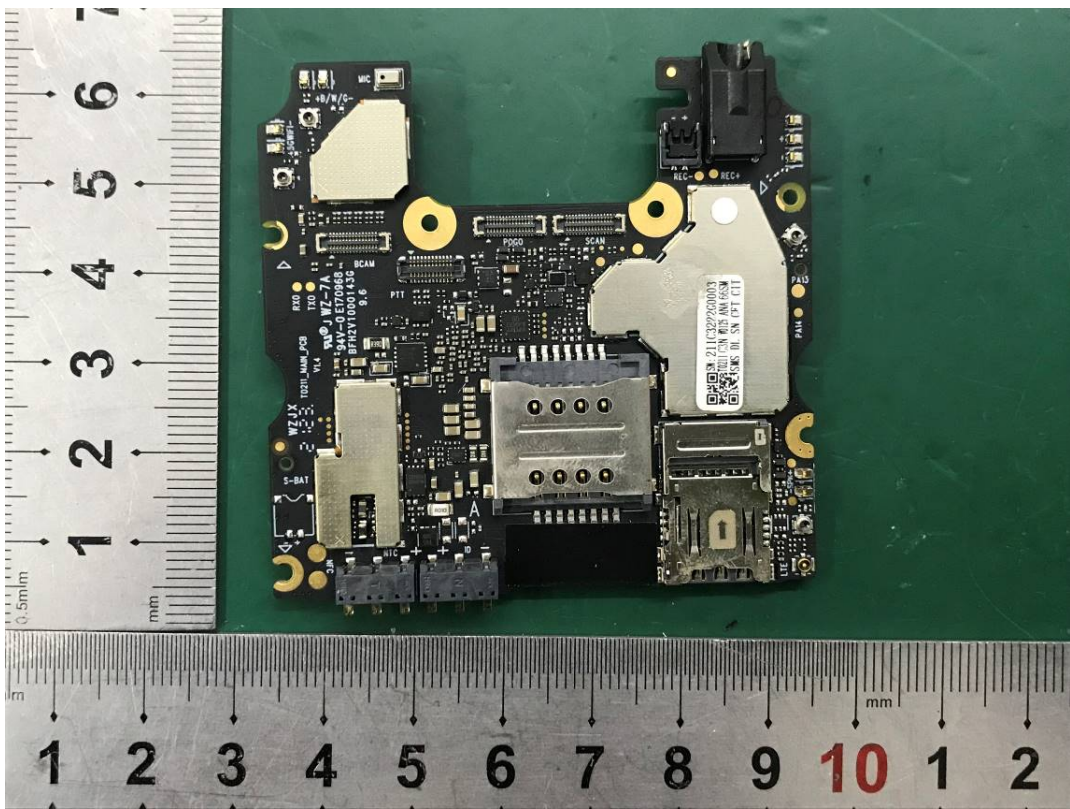

EXHIBIT C - EUT INTERNAL PHOTOGRAPHS

Type-1 (Code Scanner Model 3603)

GSM&WCDMA<E Main Antenna

NFC Antenna

Type-2 (Code Scanner Model 4170)

Type-1 (Code Scanner Model NG001)