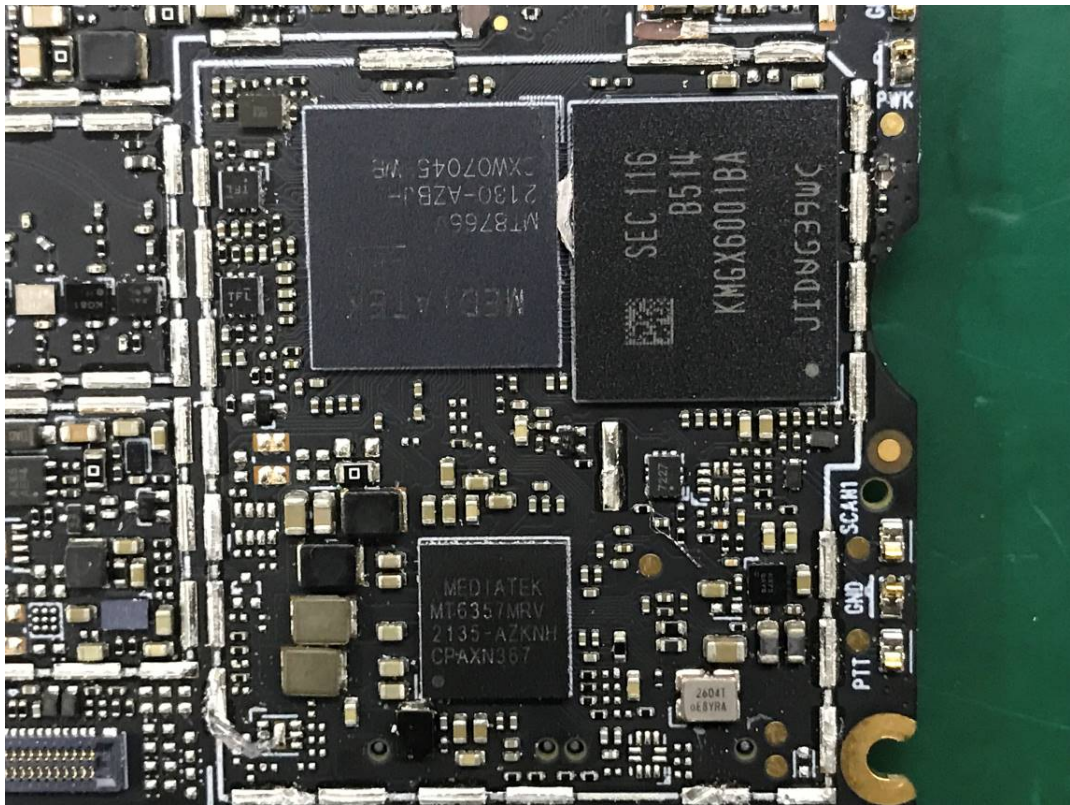

EXHIBIT C - EUT INTERNAL PHOTOGRAPHS

Type-1 (Code Scanner Model 3603)

GSM&WCDMA<E Main Antenna

NFC Antenna

Type-2 (Code Scanner Model 4170)

Type-1 (Code Scanner Model NG001)