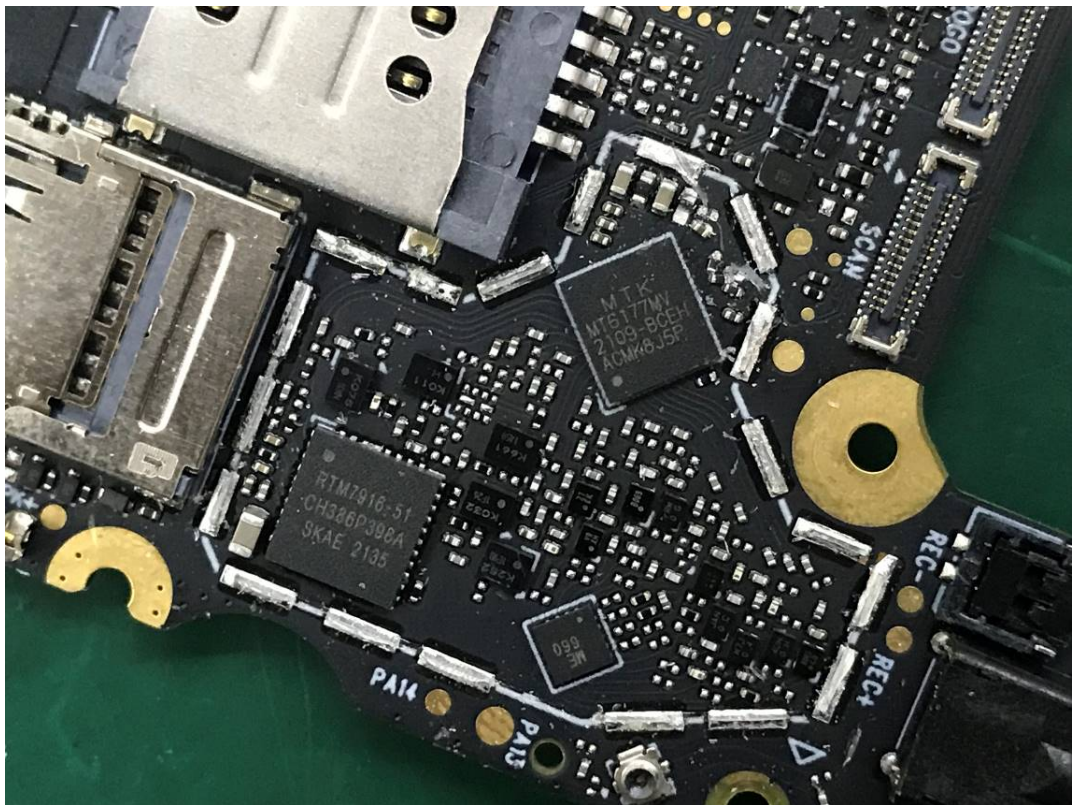

EXHIBIT C - EUT INTERNAL PHOTOGRAPHS

Type-1 (Code Scanner Model 3603)

GSM&WCDMA<E Main Antenna

NFC Antenna

Type-2 (Code Scanner Model 4170)

Type-1 (Code Scanner Model NG001)