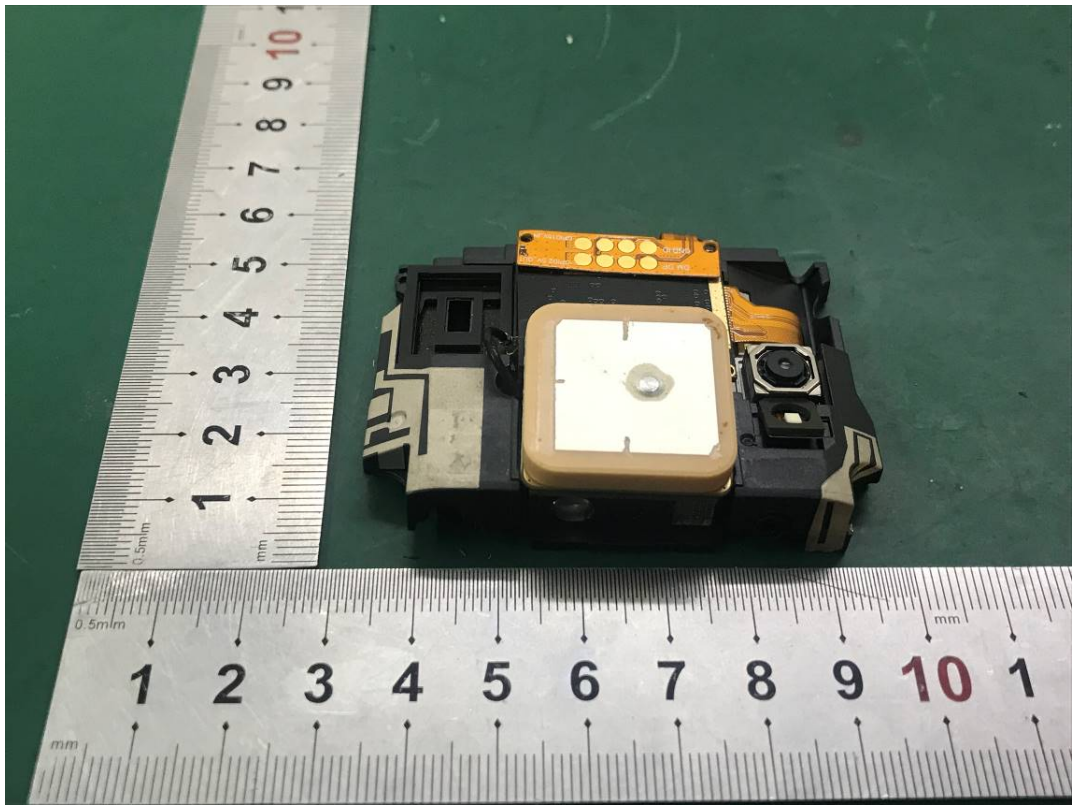

EXHIBIT C - EUT INTERNAL PHOTOGRAPHS

Type-1 (Code Scanner Model 3603)

GSM&WCDMA<E Main Antenna

NFC Antenna

Type-2 (Code Scanner Model 4170)

Type-1 (Code Scanner Model NG001)