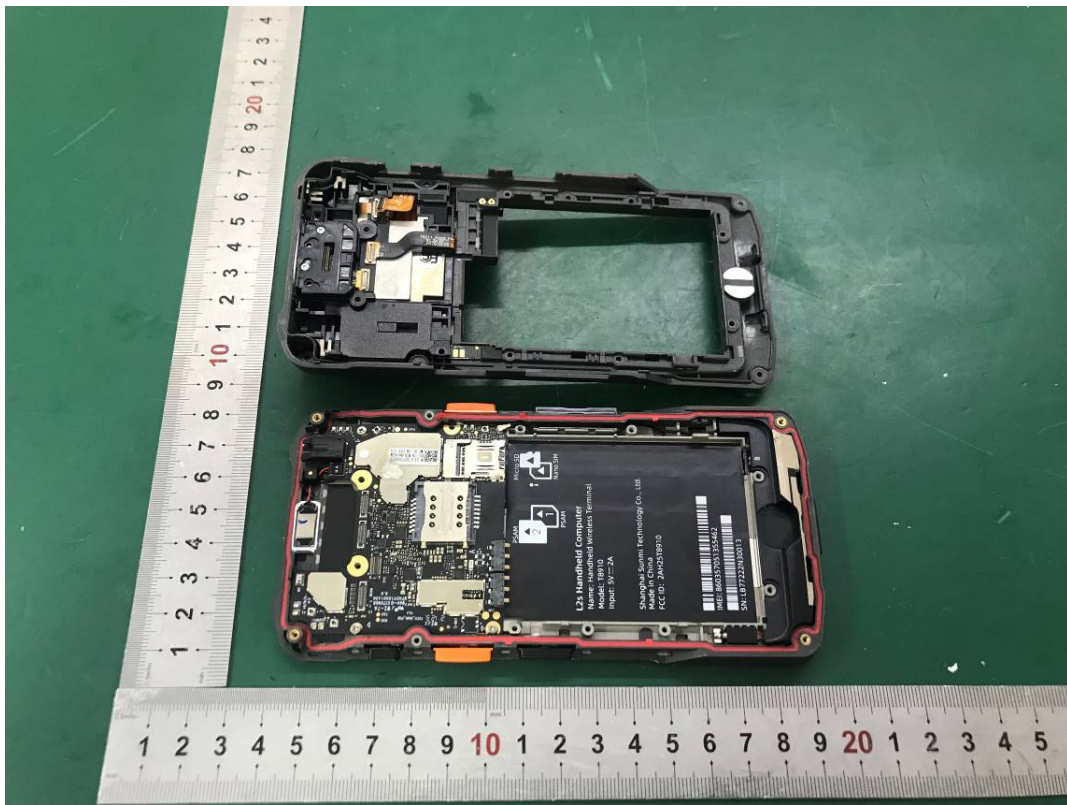

EXHIBIT C - EUT INTERNAL PHOTOGRAPHS

Type-1 (Code Scanner Model 3603)

GSM&WCDMA<E Main Antenna

NFC Antenna

Type-2 (Code Scanner Model 4170)

Type-1 (Code Scanner Model NG001)