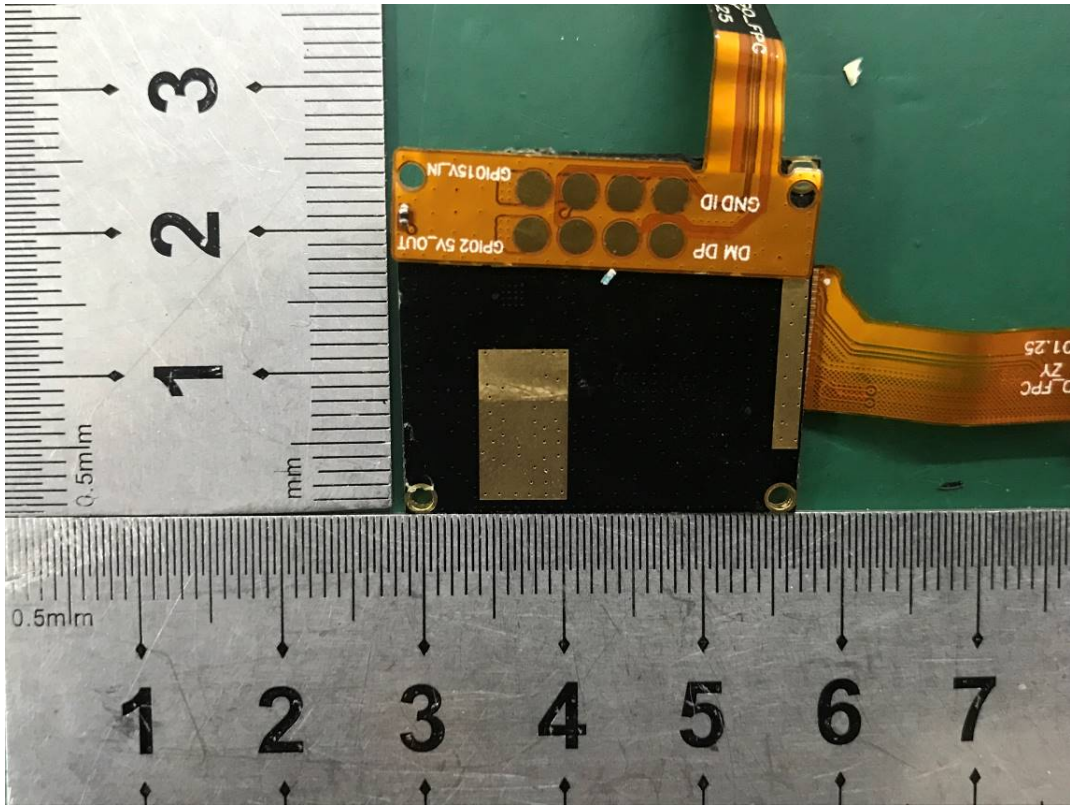

EXHIBIT C - EUT INTERNAL PHOTOGRAPHS

Type-1 (Code Scanner Model 3603)

GSM&WCDMA<E Main Antenna

NFC Antenna

Type-2 (Code Scanner Model 4170)

Type-1 (Code Scanner Model NG001)