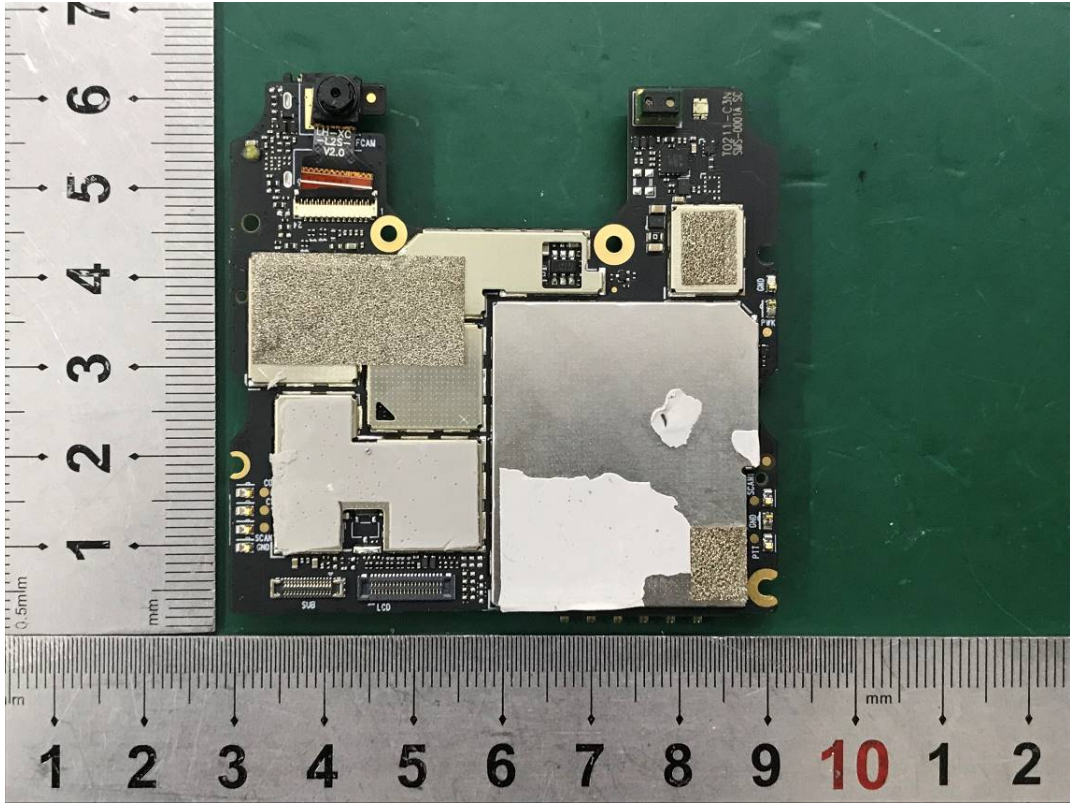

EXHIBIT C - EUT INTERNAL PHOTOGRAPHS

Type-1 (Code Scanner Model 3603)

GSM&WCDMA<E Main Antenna

NFC Antenna

Type-2 (Code Scanner Model 4170)

Type-1 (Code Scanner Model NG001)