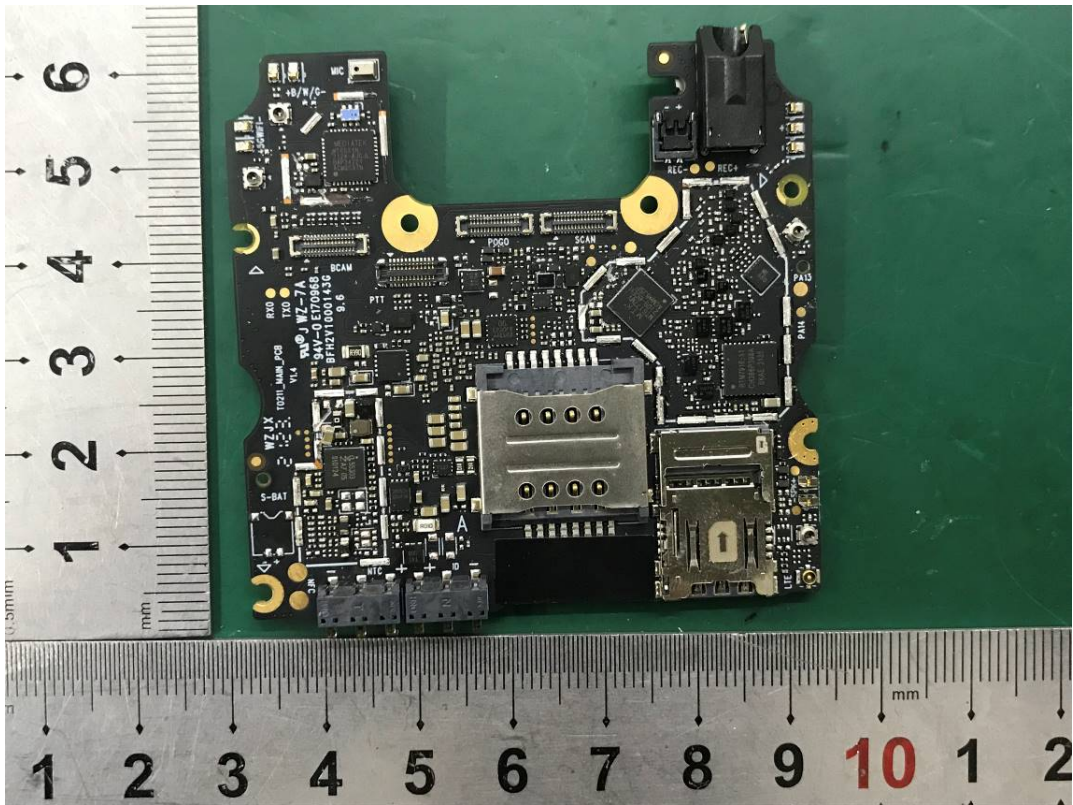

EXHIBIT C - EUT INTERNAL PHOTOGRAPHS

Type-1 (Code Scanner Model 3603)

GSM&WCDMA<E Main Antenna

NFC Antenna

Type-2 (Code Scanner Model 4170)

Type-1 (Code Scanner Model NG001)