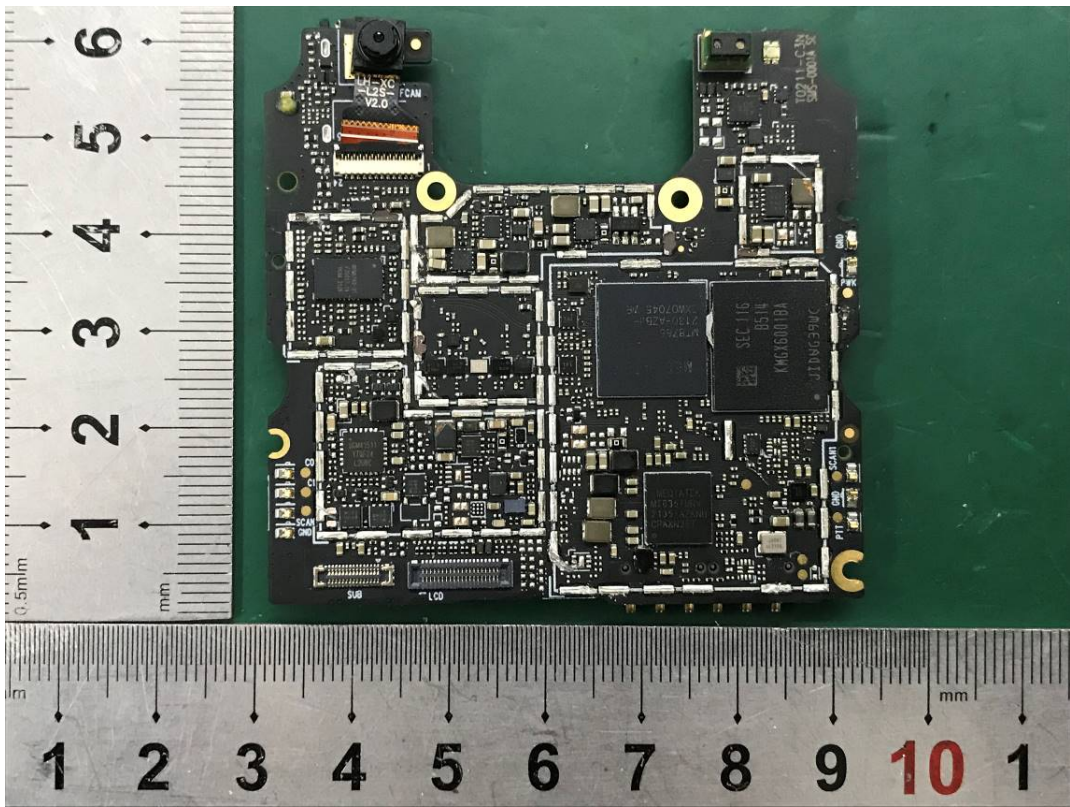

EXHIBIT C - EUT INTERNAL PHOTOGRAPHS

Type-1 (Code Scanner Model 3603)

GSM&WCDMA<E Main Antenna

NFC Antenna

Type-2 (Code Scanner Model 4170)

Type-1 (Code Scanner Model NG001)