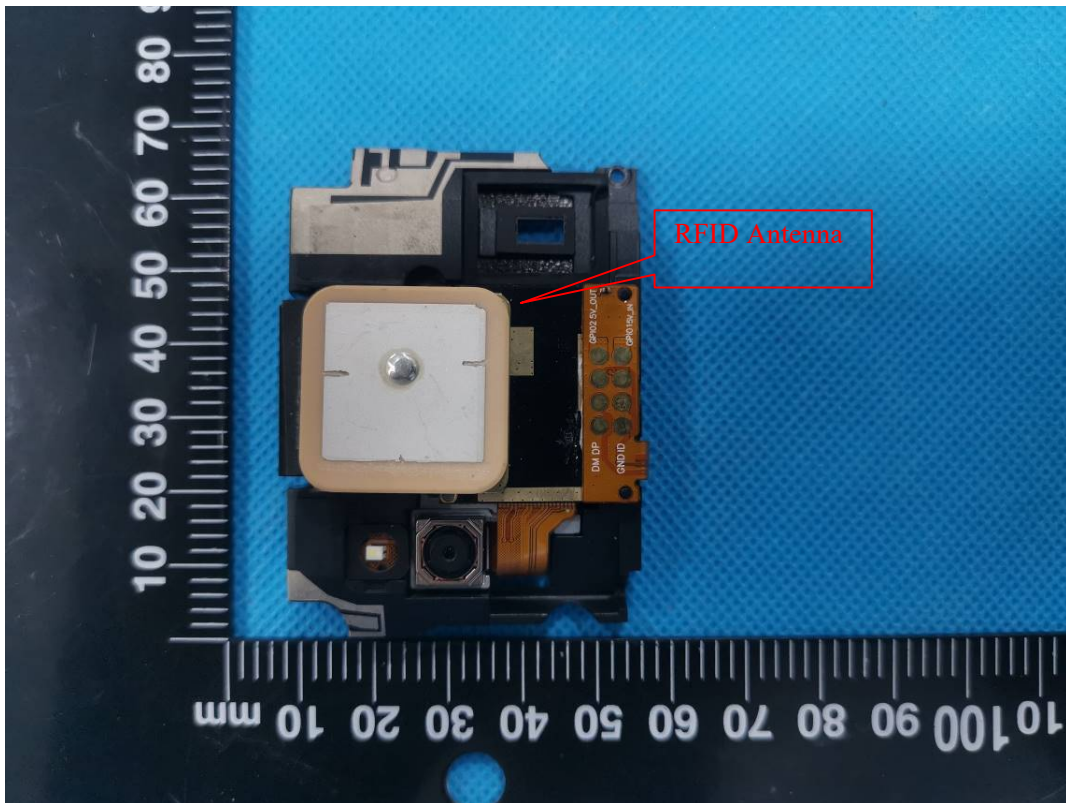

EXHIBIT C - EUT INTERNAL PHOTOGRAPHS

Type-1 (Code Scanner Model 3603)

GSM&WCDMA<E Main Antenna

NFC Antenna

Type-2 (Code Scanner Model 4170)

Type-1 (Code Scanner Model NG001)