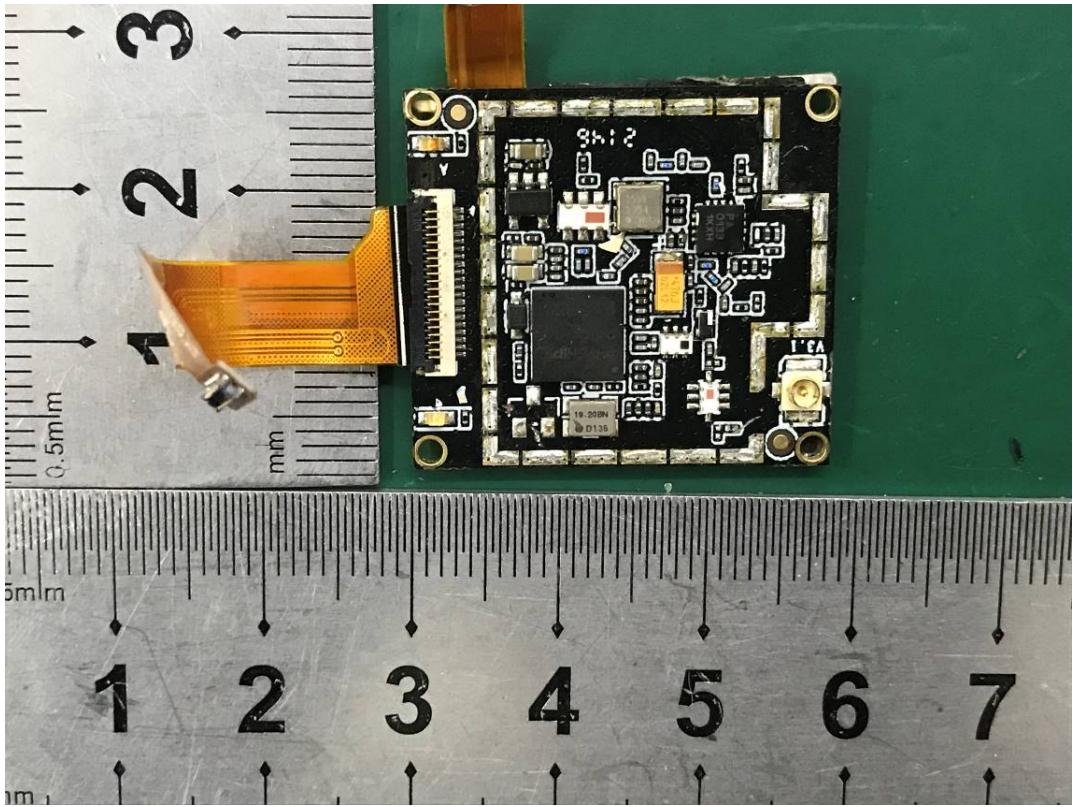

EXHIBIT C - EUT INTERNAL PHOTOGRAPHS

Type-1 (Code Scanner Model 3603)

GSM&WCDMA<E Main Antenna

NFC Antenna

Type-2 (Code Scanner Model 4170)

Type-1 (Code Scanner Model NG001)