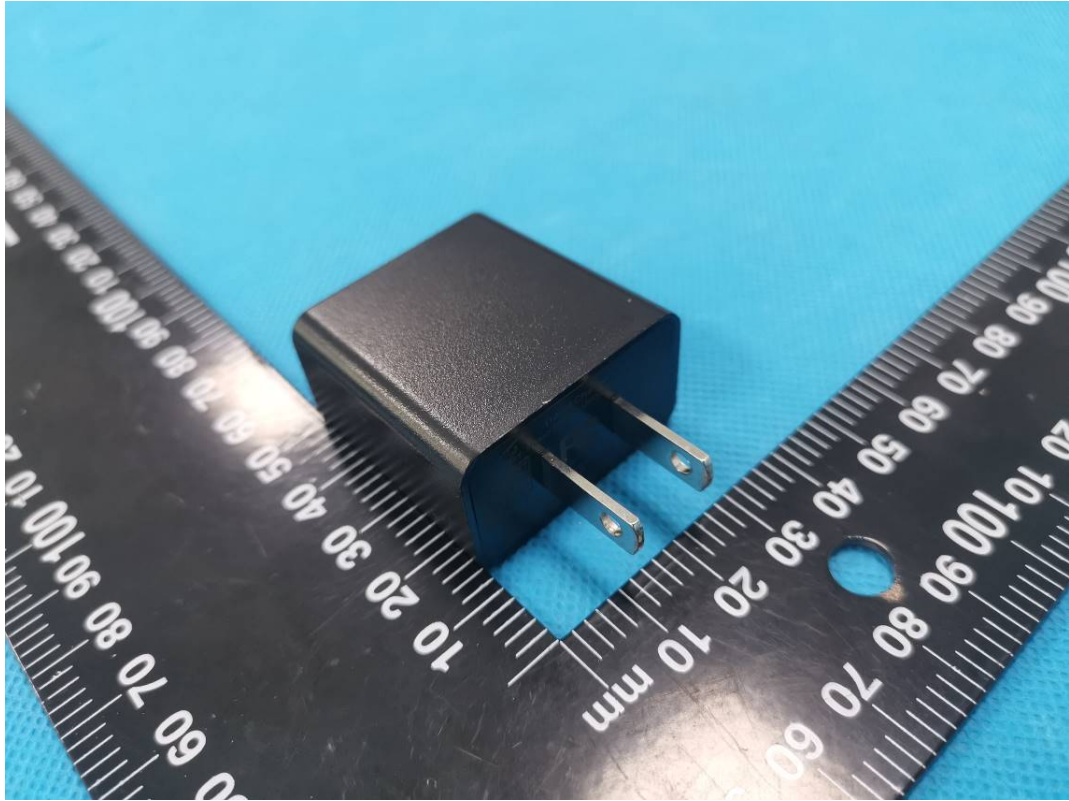

EXHIBIT B - EUT EXTERNAL PHOTOGRAPHS

Type-1 (Code Scanner Model 3603)

Type-2 (Code Scanner Model 4170)

Type-3 (Code Scanner Model NG001)

Adapter 1#

Adapter 2#