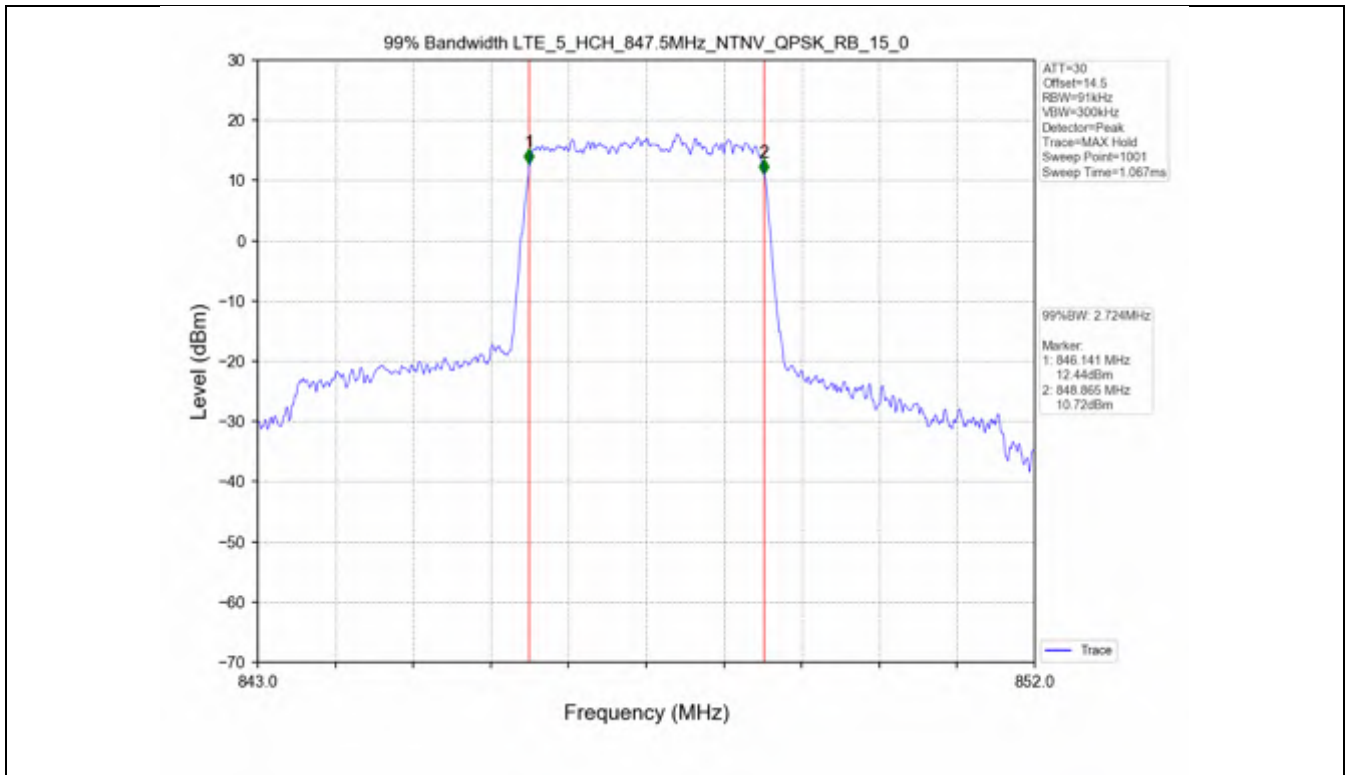

3.2 Test Graph

Test Band: 5_ 3MHz Bandwidth

Test Mode	RB Allocation		99% Occupied Bandwidth (MHz)			Limit	Verdict
	Size	Offset	LCH	MCH	HCH		
QPSK	15	0	2.727	2.733	2.724	N/A	PASS
16QAM	15	0	2.712	2.728	2.715	N/A	PASS