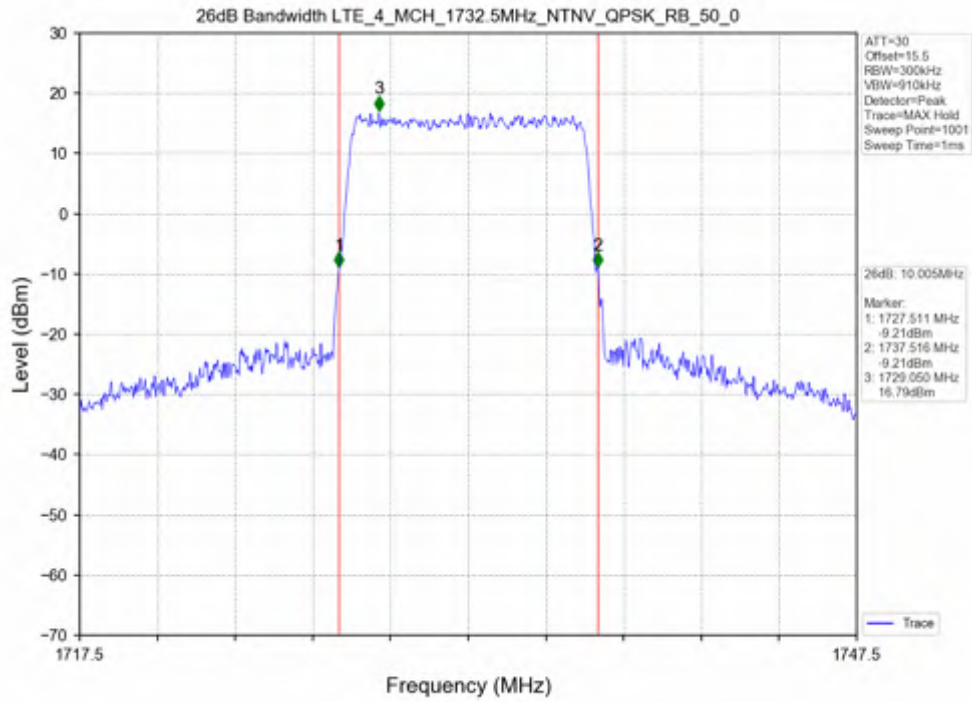

Test Mode	RB Allocation		99% Occupied Bandwidth (MHz)			Limit	Verdict
	Size	Offset	LCH	MCH	HCH		
QPSK	50	0	9.040	9.053	9.064	N/A	PASS
16QAM	50	0	9.050	9.065	9.044	N/A	PASS

Test Band: 4 _ 10MHz Bandwidth							Limit	Verdict
Test Mode	RB Allocation		26dB Bandwidth (MHz)					
	Size	Offset	LCH	MCH	HCH			
QPSK	50	0	9.923	10.005	10.020	N/A	PASS	
16QAM	50	0	9.957	9.841	9.933	N/A	PASS	