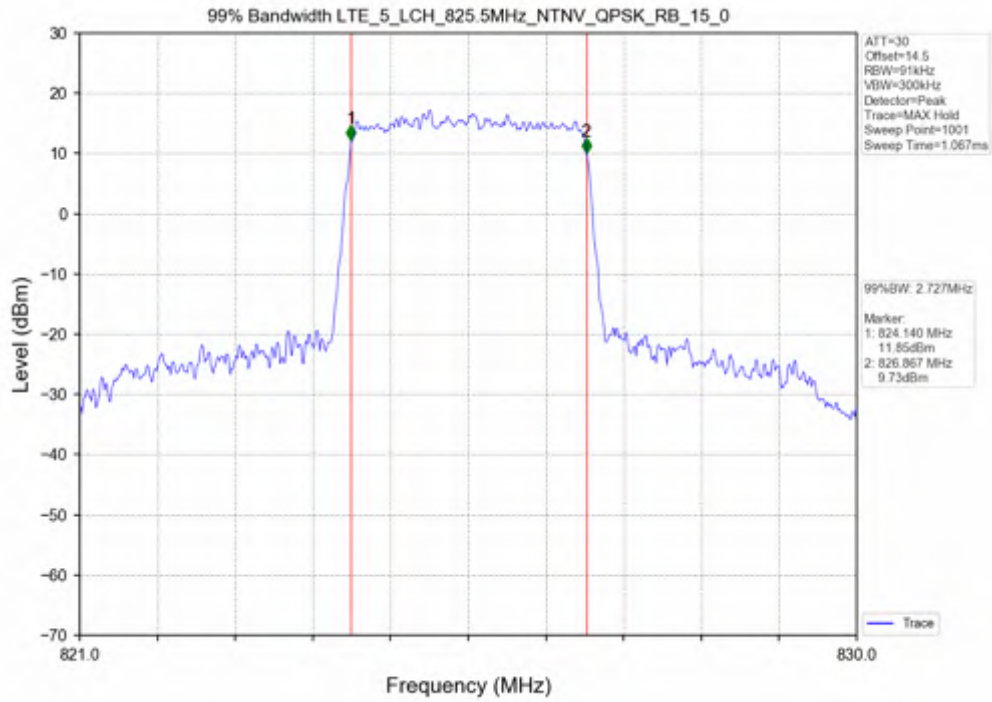

3.2 Test Graph

Test Band: 5_ 3MHz Bandwidth

Test Mode	RB Allocation		99% Occupied Bandwidth (MHz)			Limit	Verdict
	Size	Offset	LCH	MCH	HCH		
QPSK	15	0	2.727	2.733	2.724	N/A	PASS
16QAM	15	0	2.712	2.728	2.715	N/A	PASS