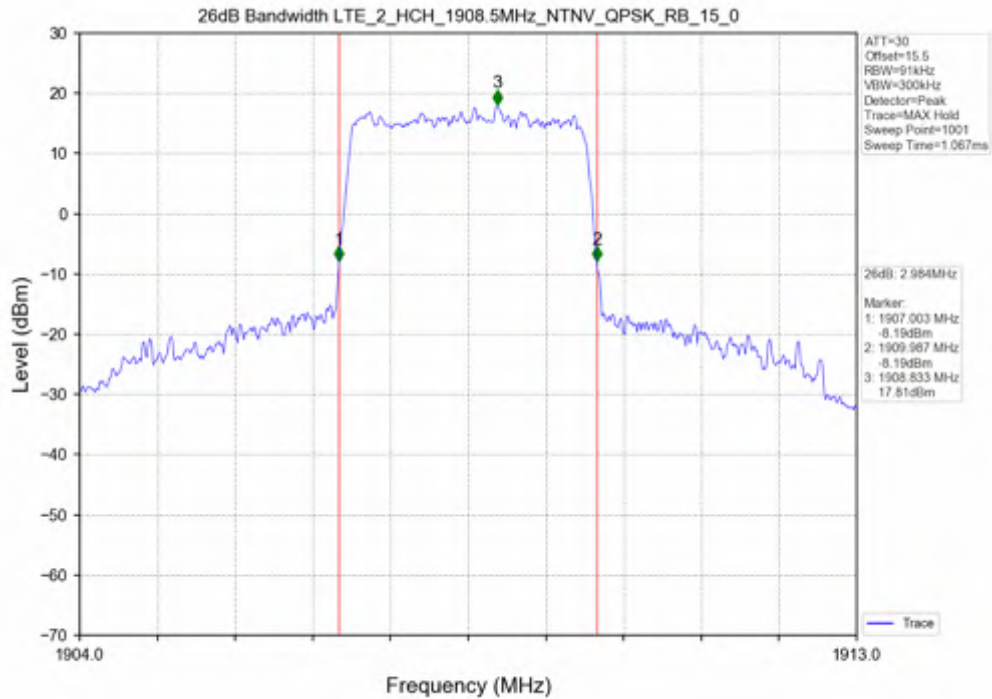

Test Band: 2_3MHz Bandwidth

Test Mode	RB Allocation		99% Occupied Bandwidth (MHz)			Limit	Verdict
	Size	Offset	LCH	MCH	HCH		
QPSK	15	0	2.730	2.720	2.728	N/A	PASS
16QAM	15	0	2.721	2.723	2.728	N/A	PASS

Test Band: 2_ 3MHz Bandwidth							
Test Mode	RB Allocation		26dB Bandwidth (MHz)			Limit	Verdict
	Size	Offset	LCH	MCH	HCH		
QPSK	15	0	2.995	3.000	2.984	N/A	PASS
16QAM	15	0	3.007	2.984	2.982	N/A	PASS