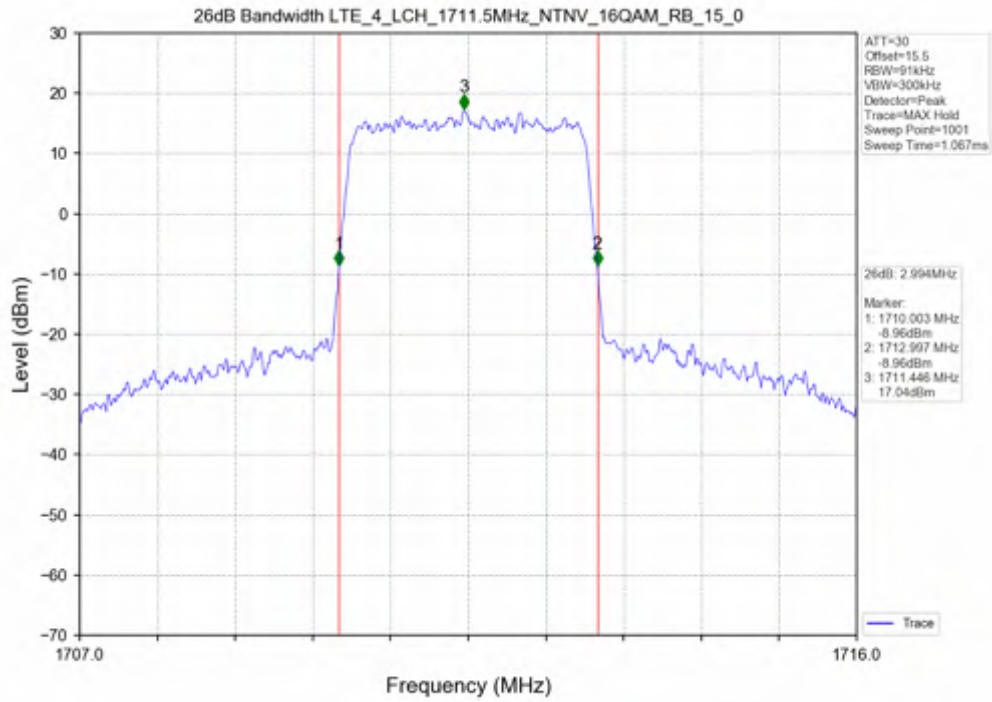

Test Mode	RB Allocation		99% Occupied Bandwidth (MHz)			Limit	Verdict
	Size	Offset	LCH	MCH	HCH		
QPSK	15	0	2.732	2.719	2.730	N/A	PASS
16QAM	15	0	2.729	2.723	2.722	N/A	PASS

Test Band: 4 _ 3MHz Bandwidth							
Test Mode	RB Allocation		26dB Bandwidth (MHz)			Limit	Verdict
	Size	Offset	LCH	MCH	HCH		
QPSK	15	0	2.995	2.990	2.979	N/A	PASS
16QAM	15	0	2.994	2.988	3.017	N/A	PASS