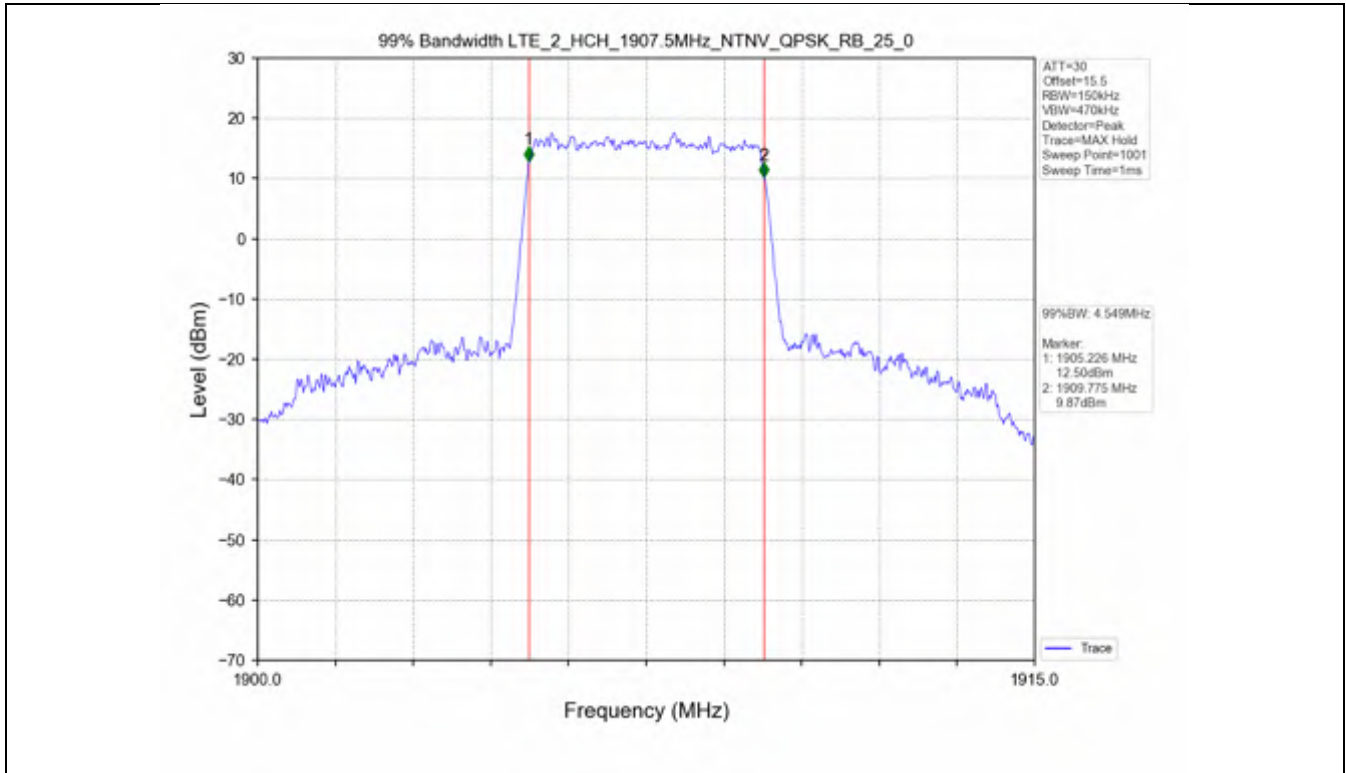

Test Band: 2_ 5MHz Bandwidth							
Test Mode	RB Allocation		26dB Bandwidth (MHz)			Limit	Verdict
	Size	Offset	LCH	MCH	HCH		
QPSK	25	0	5.007	5.032	5.019	N/A	PASS
16QAM	25	0	5.037	5.012	5.012	N/A	PASS