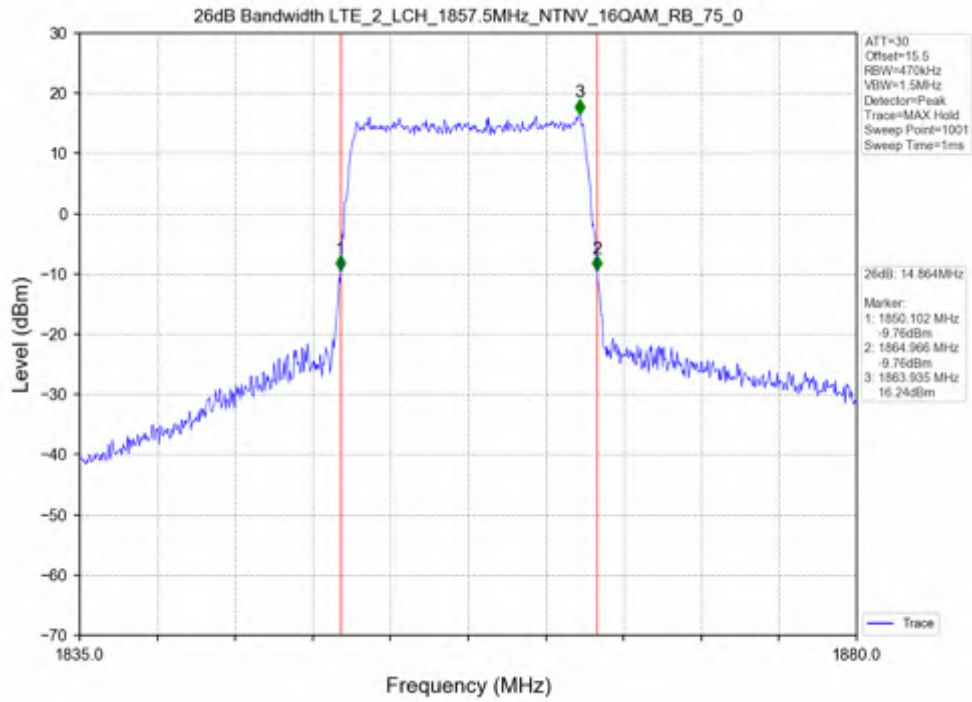

Test Mode	RB Allocation		99% Occupied Bandwidth (MHz)			Limit	Verdict
	Size	Offset	LCH	MCH	HCH		
QPSK	75	0	13.598	13.539	13.571	N/A	PASS
16QAM	75	0	13.583	13.549	13.597	N/A	PASS

Test Band: 2 _ 15MHz Bandwidth							
Test Mode	RB Allocation		26dB Bandwidth (MHz)			Limit	Verdict
	Size	Offset	LCH	MCH	HCH		
QPSK	75	0	14.910	14.865	14.902	N/A	PASS
16QAM	75	0	14.864	14.858	15.156	N/A	PASS