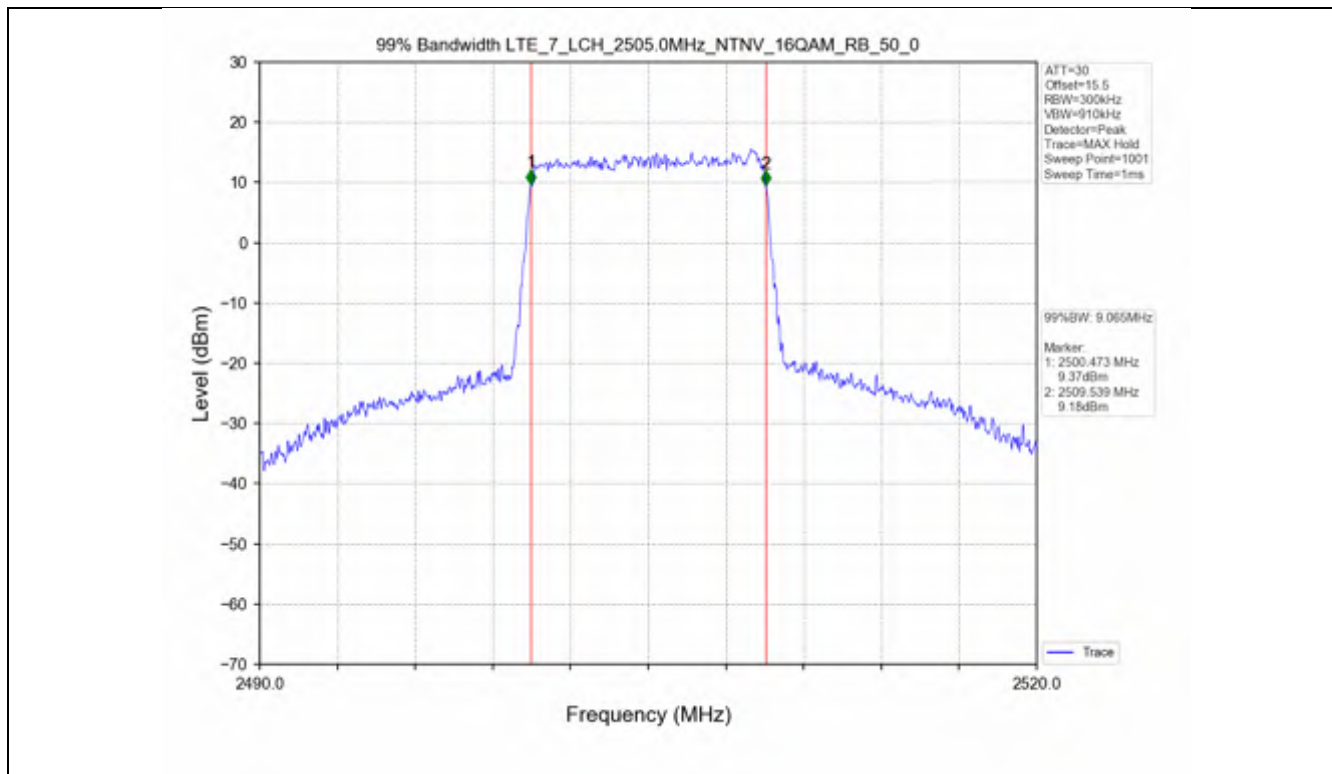

Test Mode	RB Allocation		99% Occupied Bandwidth (MHz)			Limit	Verdict
	Size	Offset	LCH	MCH	HCH		
QPSK	50	0	9.073	9.078	9.079	N/A	PASS
16QAM	50	0	9.065	9.046	9.059	N/A	PASS