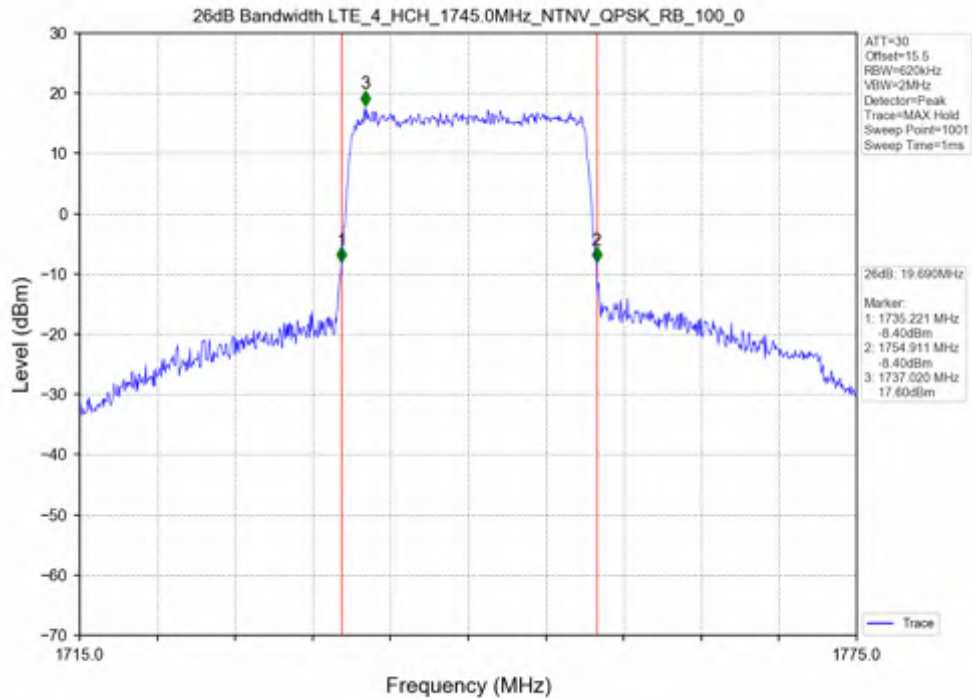

Test Mode	RB Allocation		99% Occupied Bandwidth (MHz)			Limit	Verdict
	Size	Offset	LCH	MCH	HCH		
QPSK	100	0	18.059	18.074	18.099	N/A	PASS
16QAM	100	0	18.074	18.087	18.113	N/A	PASS

Test Band: 4 _ 20MHz Bandwidth							Limit	Verdict
Test Mode	RB Allocation		26dB Bandwidth (MHz)					
	Size	Offset	LCH	MCH	HCH			
QPSK	100	0	19.792	19.828	19.690	N/A	PASS	
16QAM	100	0	19.743	19.604	19.729	N/A	PASS	