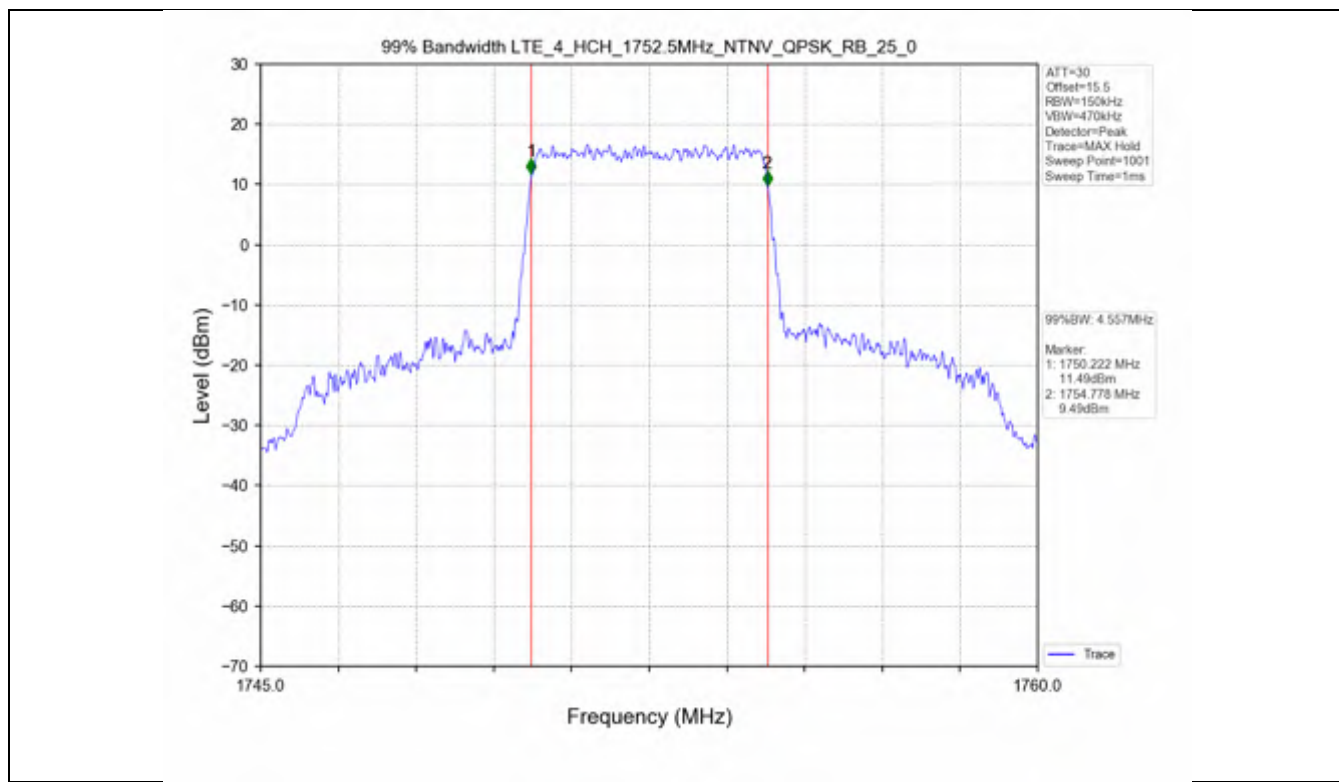

Test Band: 4_5MHz Bandwidth							
Test Mode	RB Allocation		26dB Bandwidth (MHz)			Limit	Verdict
	Size	Offset	LCH	MCH	HCH		
QPSK	25	0	4.980	5.038	5.035	N/A	PASS
16QAM	25	0	5.031	5.015	5.024	N/A	PASS