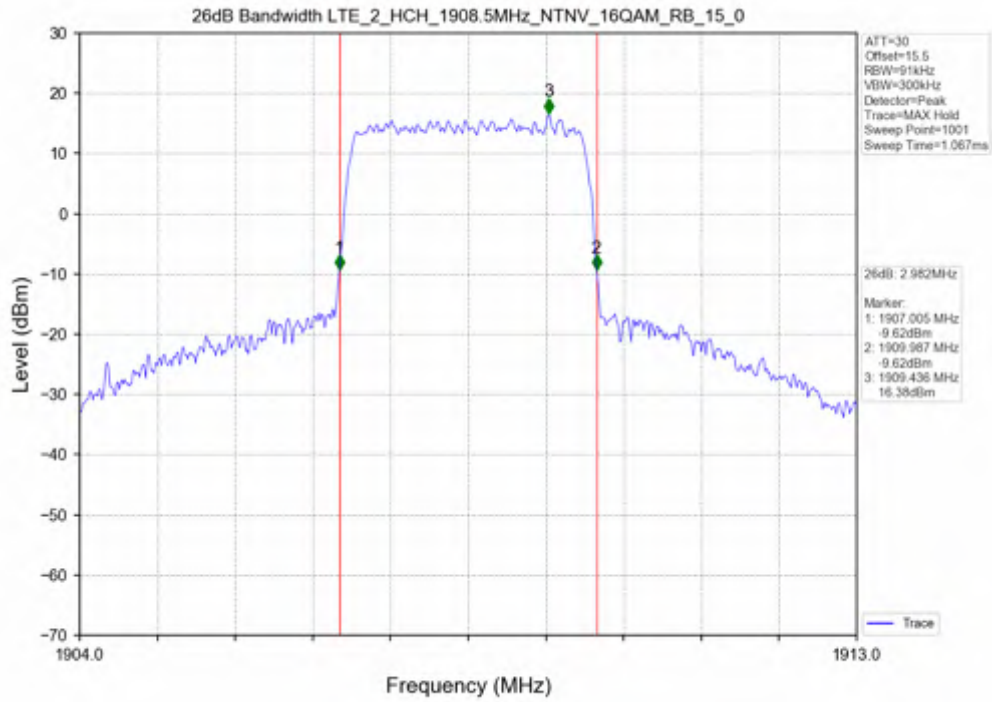

Test Band: 2_3MHz Bandwidth

Test Mode	RB Allocation		99% Occupied Bandwidth (MHz)			Limit	Verdict
	Size	Offset	LCH	MCH	HCH		
QPSK	15	0	2.730	2.720	2.728	N/A	PASS
16QAM	15	0	2.721	2.723	2.728	N/A	PASS

Test Band: 2_ 3MHz Bandwidth							
Test Mode	RB Allocation		26dB Bandwidth (MHz)			Limit	Verdict
	Size	Offset	LCH	MCH	HCH		
QPSK	15	0	2.995	3.000	2.984	N/A	PASS
16QAM	15	0	3.007	2.984	2.982	N/A	PASS