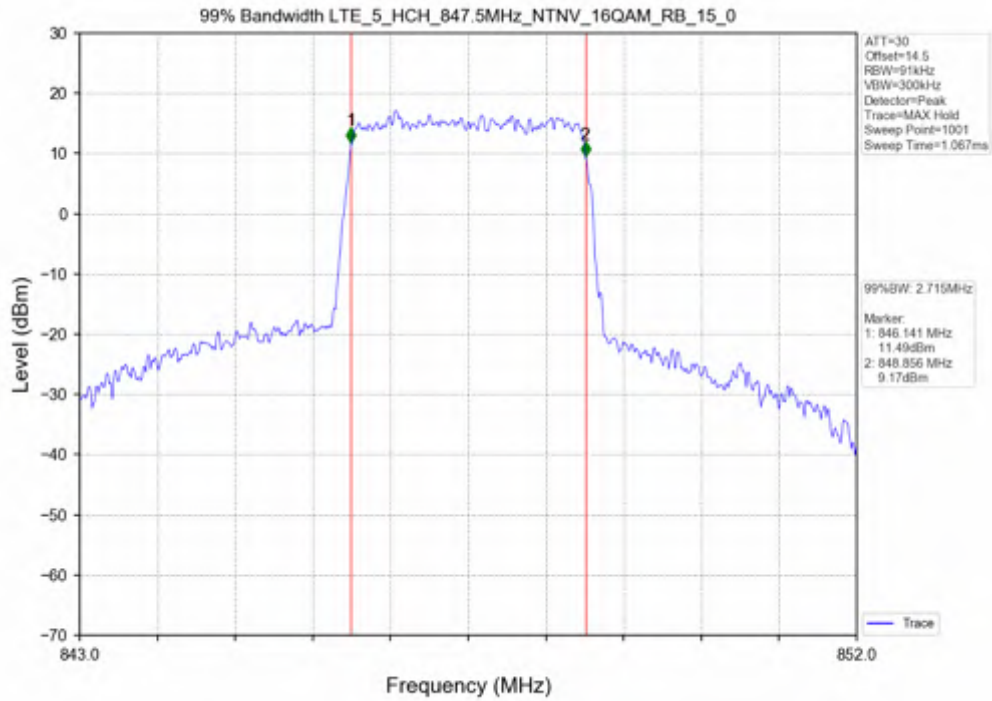

3.2 Test Graph

Test Band: 5_ 3MHz Bandwidth

Test Mode	RB Allocation		99% Occupied Bandwidth (MHz)			Limit	Verdict
	Size	Offset	LCH	MCH	HCH		
QPSK	15	0	2.727	2.733	2.724	N/A	PASS
16QAM	15	0	2.712	2.728	2.715	N/A	PASS