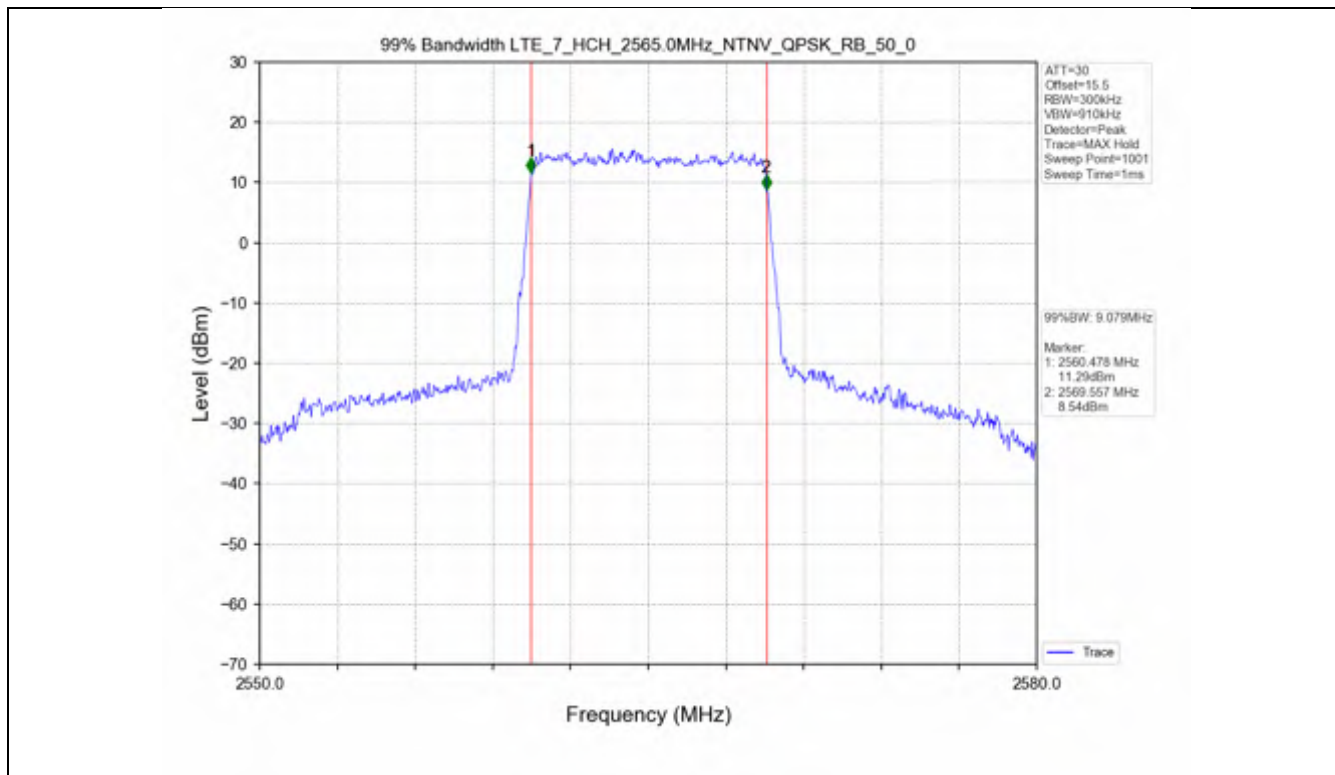

Test Band: 7_5MHz Bandwidth							
Test Mode	RB Allocation		26dB Bandwidth (MHz)			Limit	Verdict
	Size	Offset	LCH	MCH	HCH		
QPSK	25	0	4.985	5.011	5.025	N/A	PASS
16QAM	25	0	5.082	5.038	5.008	N/A	PASS

Test Mode	RB Allocation		99% Occupied Bandwidth (MHz)			Limit	Verdict
	Size	Offset	LCH	MCH	HCH		
QPSK	50	0	9.073	9.078	9.079	N/A	PASS
16QAM	50	0	9.065	9.046	9.059	N/A	PASS