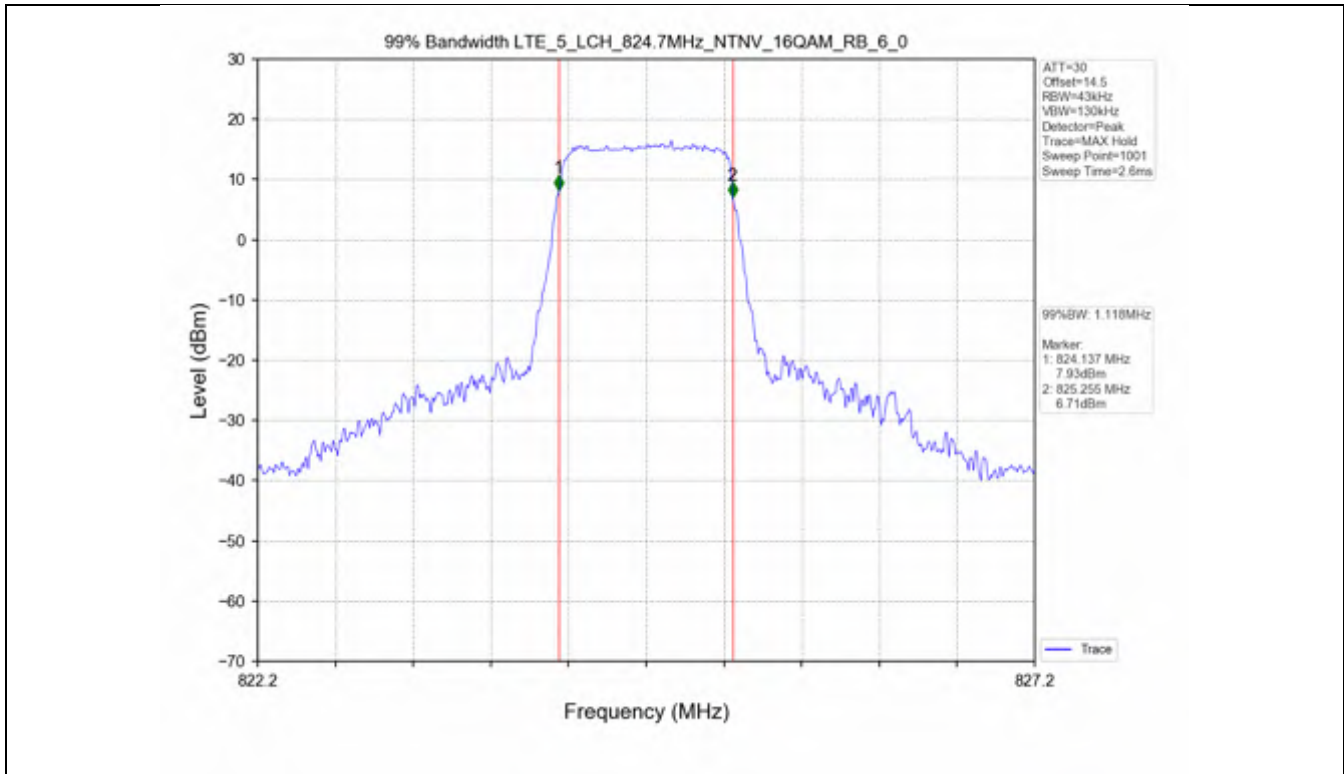

Test Band: 5 _ 1.4MHz Bandwidth							
Test Mode	RB Allocation		99% Occupied Bandwidth (MHz)			Limit	Verdict
	Size	Offset	LCH	MCH	HCH		
QPSK	6	0	1.110	1.110	1.114	N/A	PASS
16QAM	6	0	1.118	1.111	1.105	N/A	PASS

3.2 Test Graph