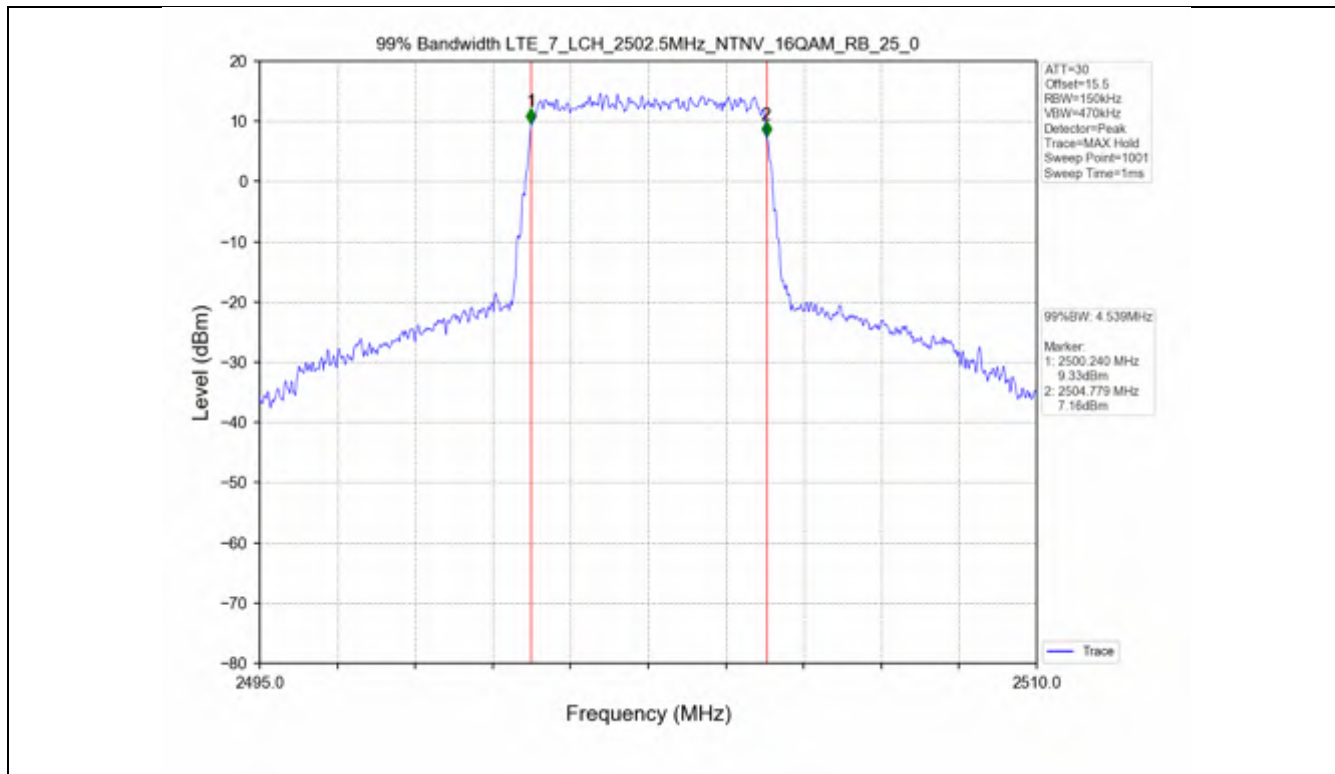

Test Band: 7 _ 5MHz Bandwidth							
Test Mode	RB Allocation		99% Occupied Bandwidth (MHz)			Limit	Verdict
	Size	Offset	LCH	MCH	HCH		
QPSK	25	0	4.546	4.532	4.556	N/A	PASS
16QAM	25	0	4.539	4.558	4.535	N/A	PASS