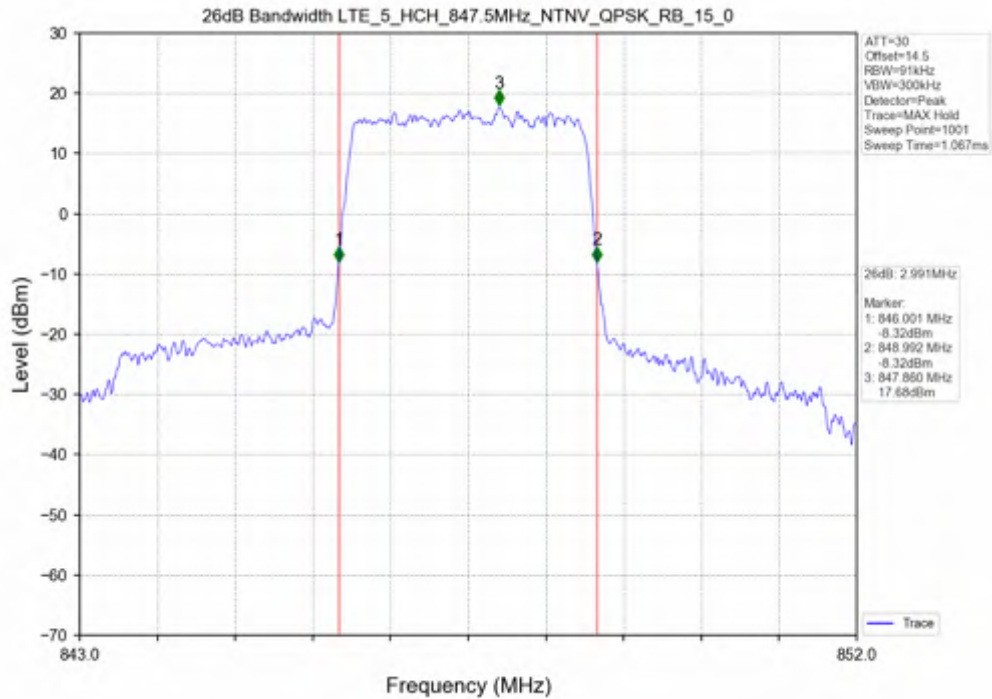

Test Mode	RB Allocation		99% Occupied Bandwidth (MHz)			Limit	Verdict
	Size	Offset	LCH	MCH	HCH		
QPSK	25	0	4.536	4.538	4.553	N/A	PASS
16QAM	25	0	4.544	4.551	4.538	N/A	PASS