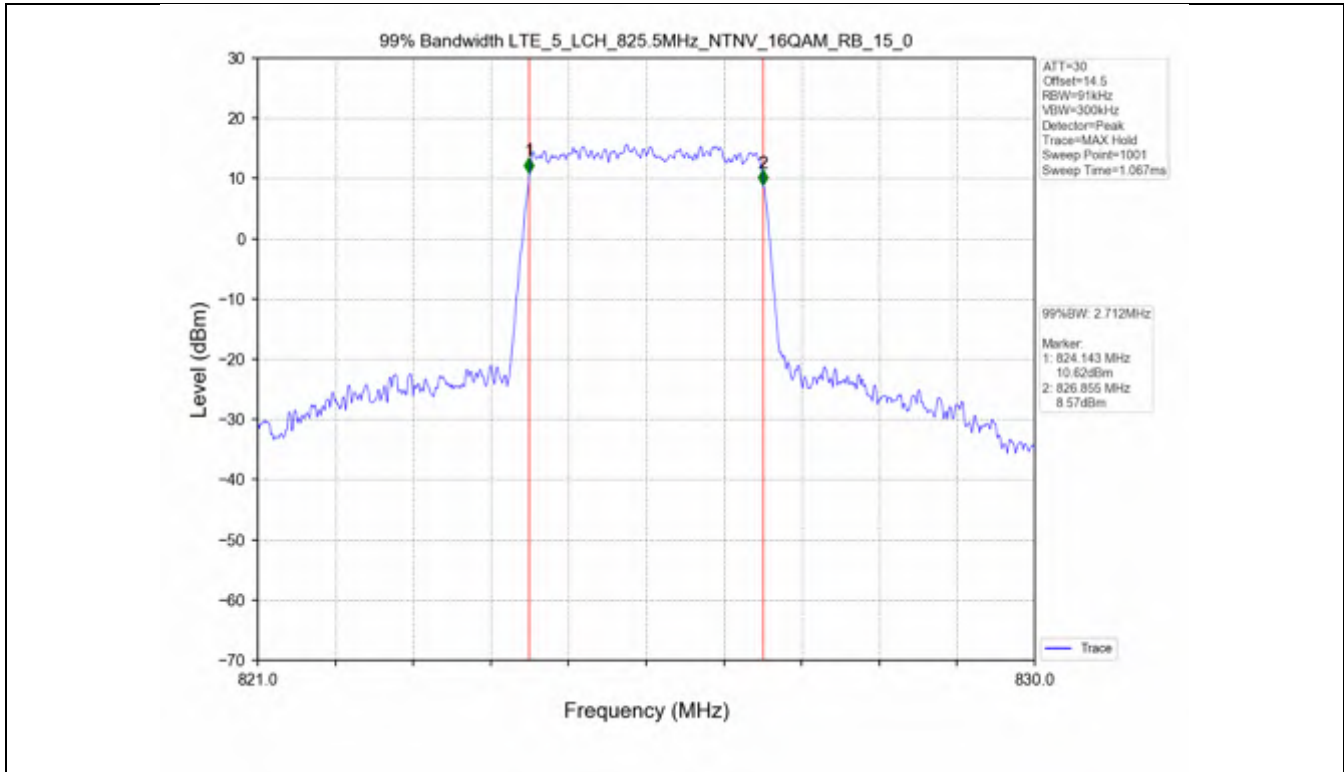

3.2 Test Graph

Test Band: 5_ 3MHz Bandwidth

Test Mode	RB Allocation		99% Occupied Bandwidth (MHz)			Limit	Verdict
	Size	Offset	LCH	MCH	HCH		
QPSK	15	0	2.727	2.733	2.724	N/A	PASS
16QAM	15	0	2.712	2.728	2.715	N/A	PASS