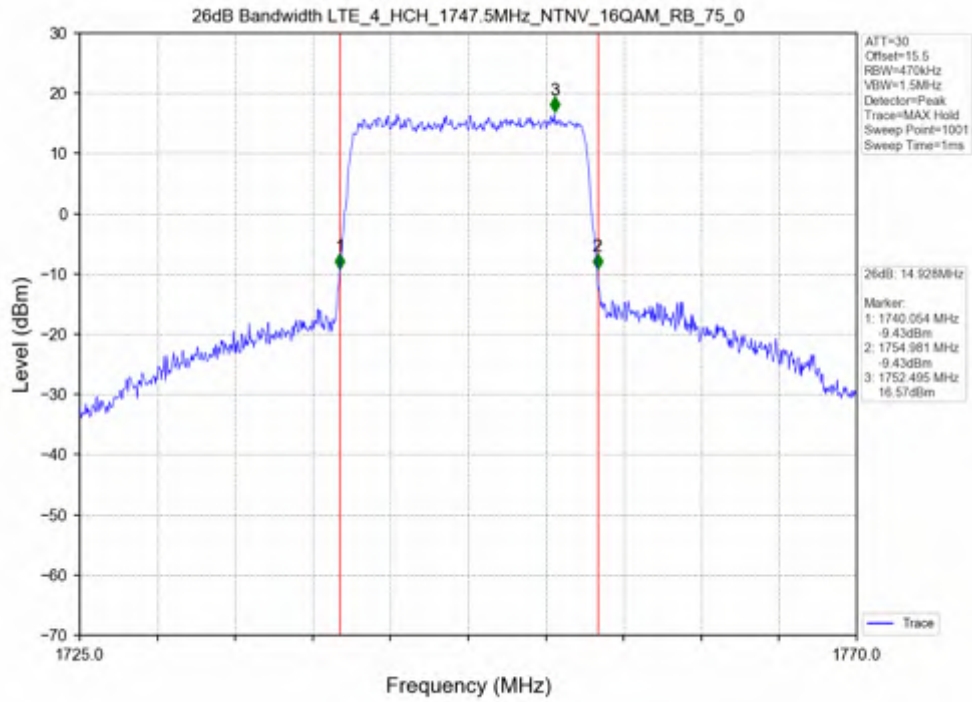

Test Mode	RB Allocation		99% Occupied Bandwidth (MHz)			Limit	Verdict
	Size	Offset	LCH	MCH	HCH		
QPSK	75	0	13.564	13.572	13.597	N/A	PASS
16QAM	75	0	13.568	13.596	13.606	N/A	PASS

Test Band: 4 _ 15MHz Bandwidth							
Test Mode	RB Allocation		26dB Bandwidth (MHz)			Limit	Verdict
	Size	Offset	LCH	MCH	HCH		
QPSK	75	0	14.919	14.822	14.900	N/A	PASS
16QAM	75	0	14.880	14.961	14.928	N/A	PASS