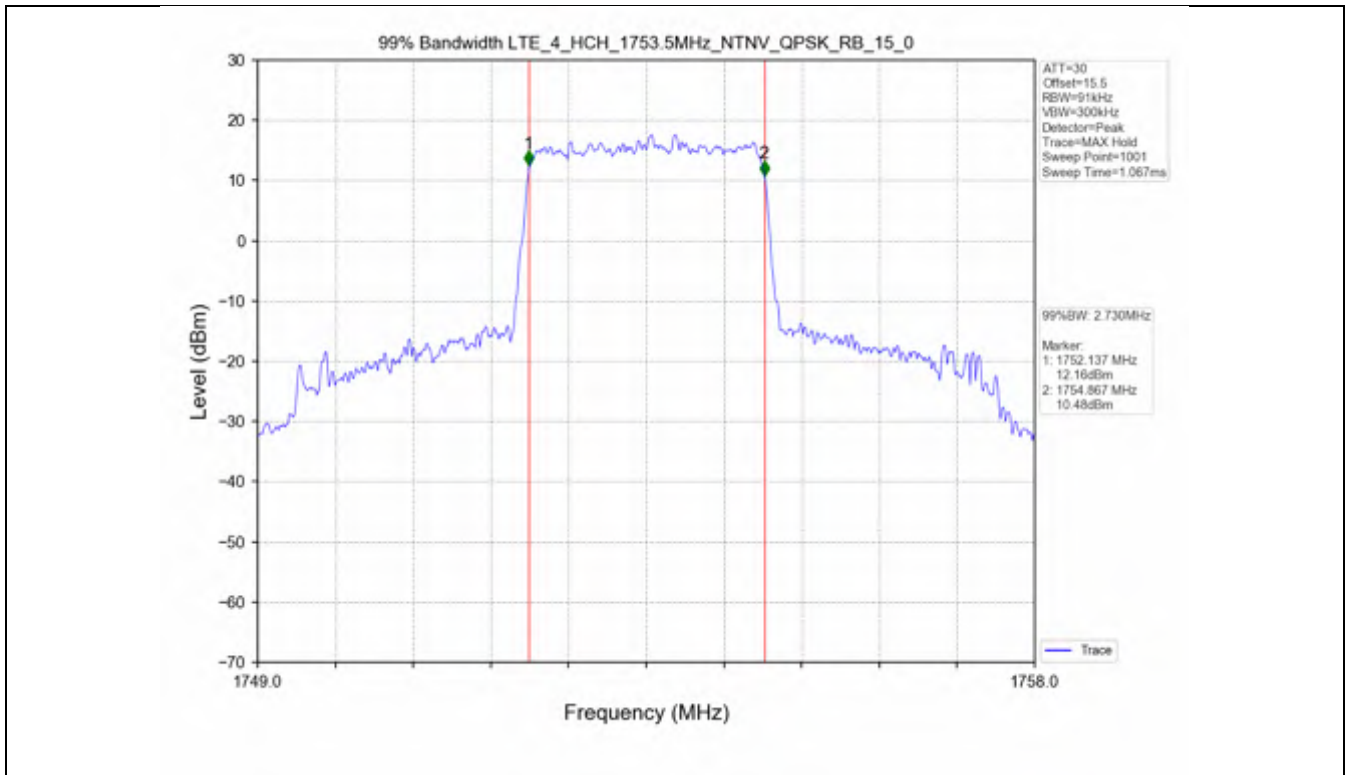

Test Band: 4 _ 3MHz Bandwidth							
Test Mode	RB Allocation		26dB Bandwidth (MHz)			Limit	Verdict
	Size	Offset	LCH	MCH	HCH		
QPSK	15	0	2.995	2.990	2.979	N/A	PASS
16QAM	15	0	2.994	2.988	3.017	N/A	PASS