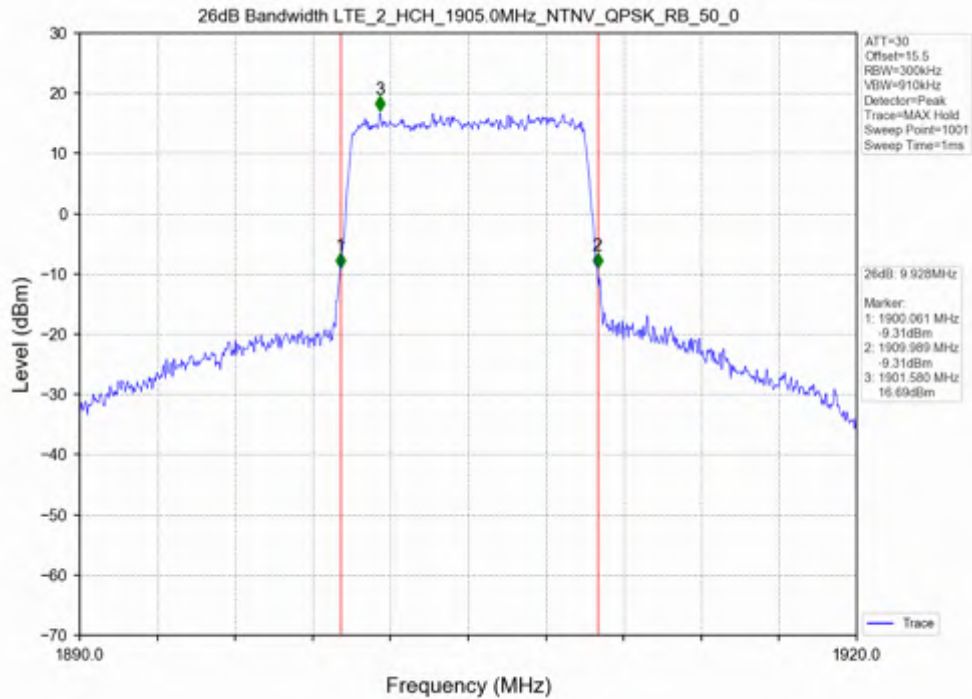

Test Mode	RB Allocation		99% Occupied Bandwidth (MHz)			Limit	Verdict
	Size	Offset	LCH	MCH	HCH		
QPSK	75	0	13.598	13.539	13.571	N/A	PASS
16QAM	75	0	13.583	13.549	13.597	N/A	PASS