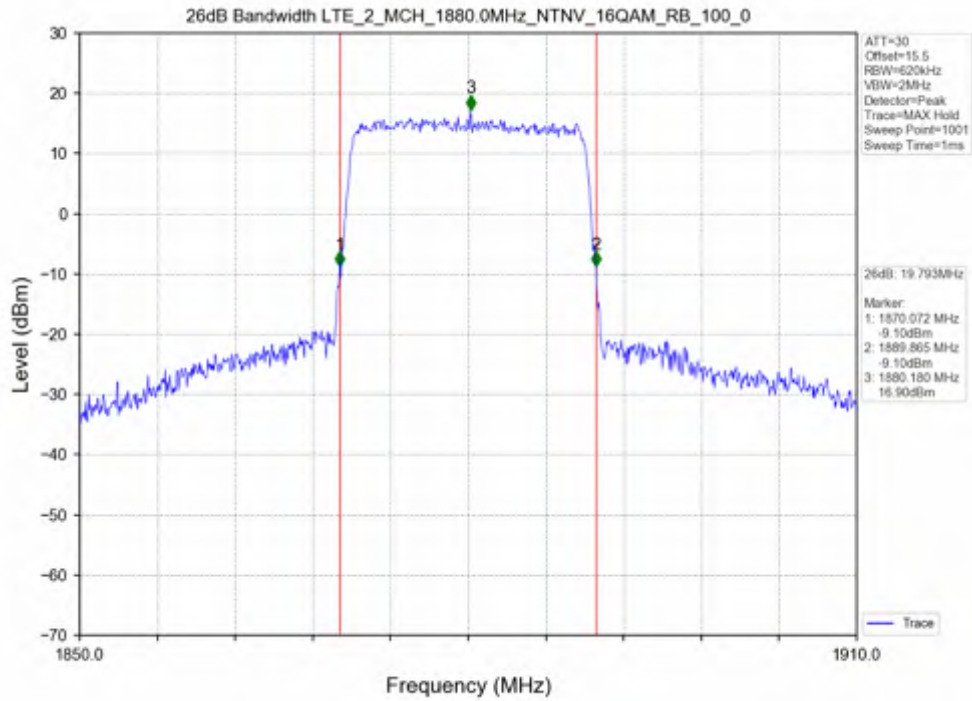

Test Mode	RB Allocation		99% Occupied Bandwidth (MHz)			Limit	Verdict
	Size	Offset	LCH	MCH	HCH		
QPSK	100	0	18.161	18.093	18.134	N/A	PASS
16QAM	100	0	18.151	18.050	18.212	N/A	PASS

Test Band: 2 _ 20MHz Bandwidth							
Test Mode	RB Allocation		26dB Bandwidth (MHz)			Limit	Verdict
	Size	Offset	LCH	MCH	HCH		
QPSK	100	0	19.911	19.687	19.676	N/A	PASS
16QAM	100	0	19.725	19.793	19.725	N/A	PASS