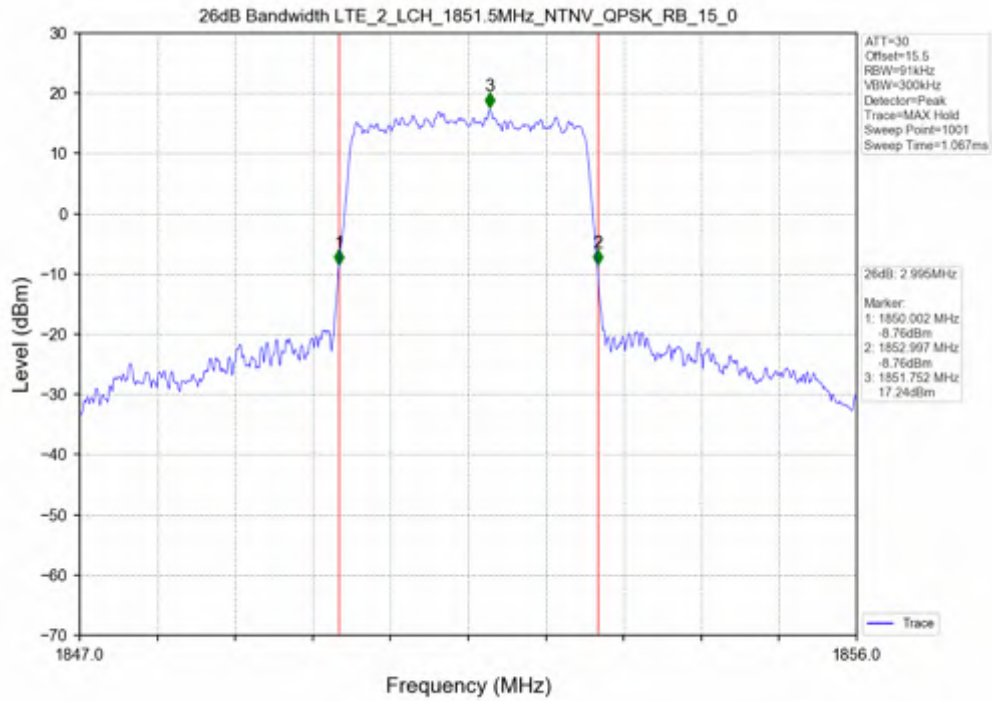

Test Band: 2_3MHz Bandwidth

Test Mode	RB Allocation		99% Occupied Bandwidth (MHz)			Limit	Verdict
	Size	Offset	LCH	MCH	HCH		
QPSK	15	0	2.730	2.720	2.728	N/A	PASS
16QAM	15	0	2.721	2.723	2.728	N/A	PASS

Test Band: 2_ 3MHz Bandwidth							
Test Mode	RB Allocation		26dB Bandwidth (MHz)			Limit	Verdict
	Size	Offset	LCH	MCH	HCH		
QPSK	15	0	2.995	3.000	2.984	N/A	PASS
16QAM	15	0	3.007	2.984	2.982	N/A	PASS