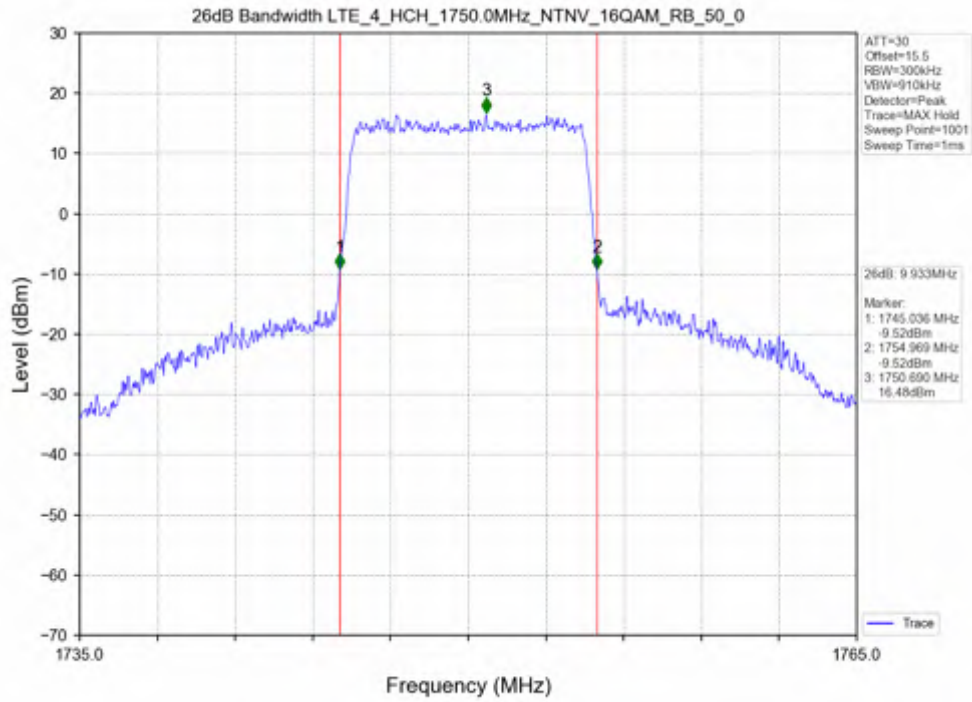

Test Mode	RB Allocation		99% Occupied Bandwidth (MHz)			Limit	Verdict
	Size	Offset	LCH	MCH	HCH		
QPSK	50	0	9.040	9.053	9.064	N/A	PASS
16QAM	50	0	9.050	9.065	9.044	N/A	PASS

Test Band: 4 _ 10MHz Bandwidth							Limit	Verdict
Test Mode	RB Allocation		26dB Bandwidth (MHz)					
	Size	Offset	LCH	MCH	HCH			
QPSK	50	0	9.923	10.005	10.020	N/A	PASS	
16QAM	50	0	9.957	9.841	9.933	N/A	PASS	