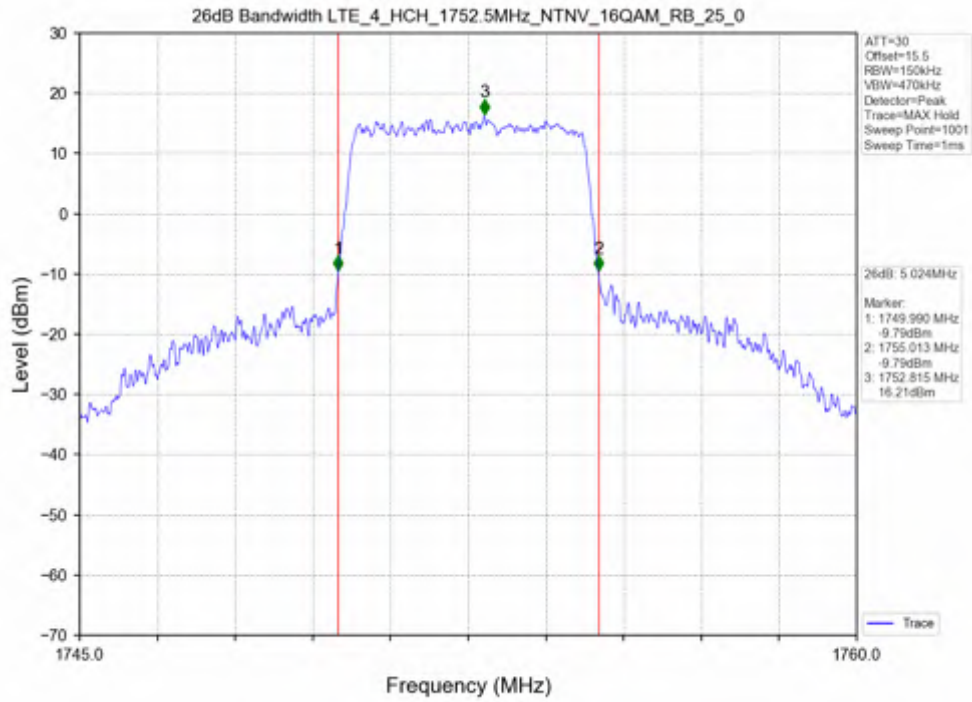

Test Mode	RB Allocation		99% Occupied Bandwidth (MHz)			Limit	Verdict
	Size	Offset	LCH	MCH	HCH		
QPSK	25	0	4.533	4.543	4.557	N/A	PASS
16QAM	25	0	4.537	4.549	4.534	N/A	PASS

Test Band: 4_5MHz Bandwidth							
Test Mode	RB Allocation		26dB Bandwidth (MHz)			Limit	Verdict
	Size	Offset	LCH	MCH	HCH		
QPSK	25	0	4.980	5.038	5.035	N/A	PASS
16QAM	25	0	5.031	5.015	5.024	N/A	PASS