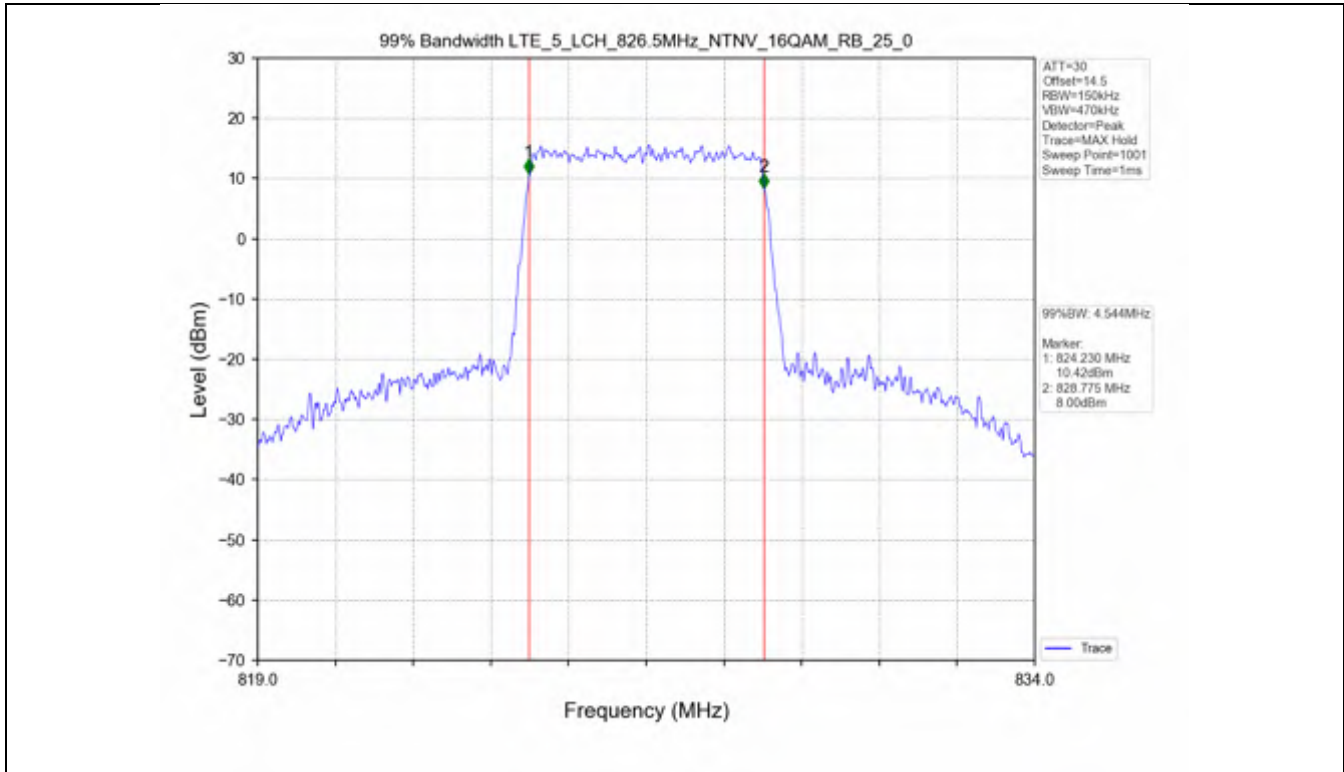

Test Mode	RB Allocation		99% Occupied Bandwidth (MHz)			Limit	Verdict
	Size	Offset	LCH	MCH	HCH		
QPSK	25	0	4.536	4.538	4.553	N/A	PASS
16QAM	25	0	4.544	4.551	4.538	N/A	PASS