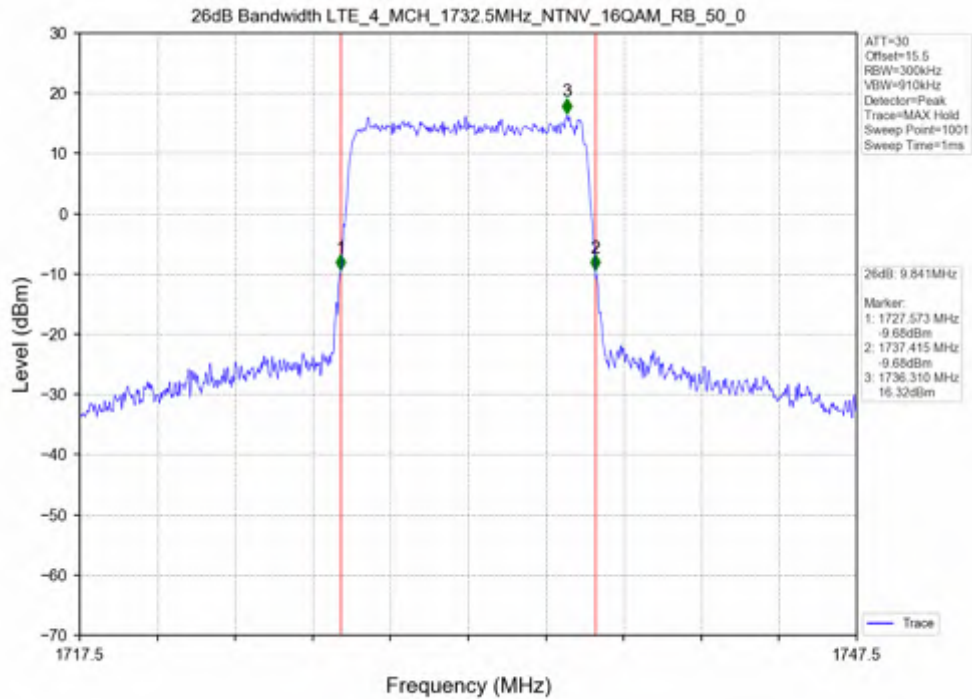

Test Mode	RB Allocation		99% Occupied Bandwidth (MHz)			Limit	Verdict
	Size	Offset	LCH	MCH	HCH		
QPSK	50	0	9.040	9.053	9.064	N/A	PASS
16QAM	50	0	9.050	9.065	9.044	N/A	PASS

Test Band: 4 _ 10MHz Bandwidth							Limit	Verdict
Test Mode	RB Allocation		26dB Bandwidth (MHz)					
	Size	Offset	LCH	MCH	HCH			
QPSK	50	0	9.923	10.005	10.020	N/A	PASS	
16QAM	50	0	9.957	9.841	9.933	N/A	PASS	