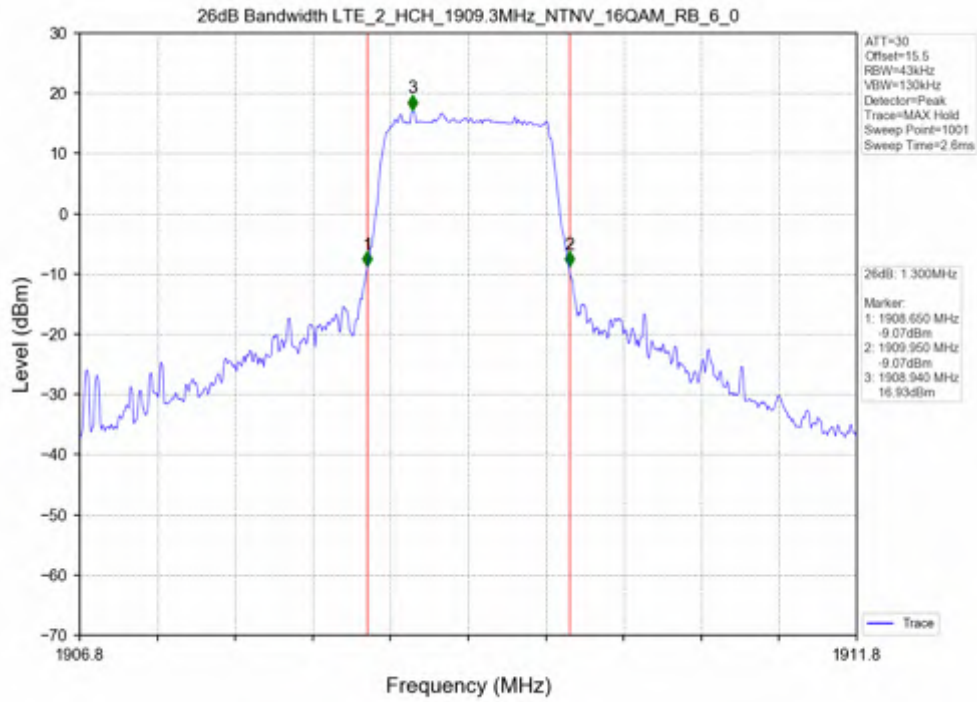

1.2 Test Graph

Test Band: 2_ 1.4MHz Bandwidth							
Test Mode	RB Allocation		26dB Bandwidth (MHz)			Limit	Verdict
	Size	Offset	LCH	MCH	HCH		
QPSK	6	0	1.322	1.328	1.323	N/A	PASS
16QAM	6	0	1.320	1.316	1.300	N/A	PASS