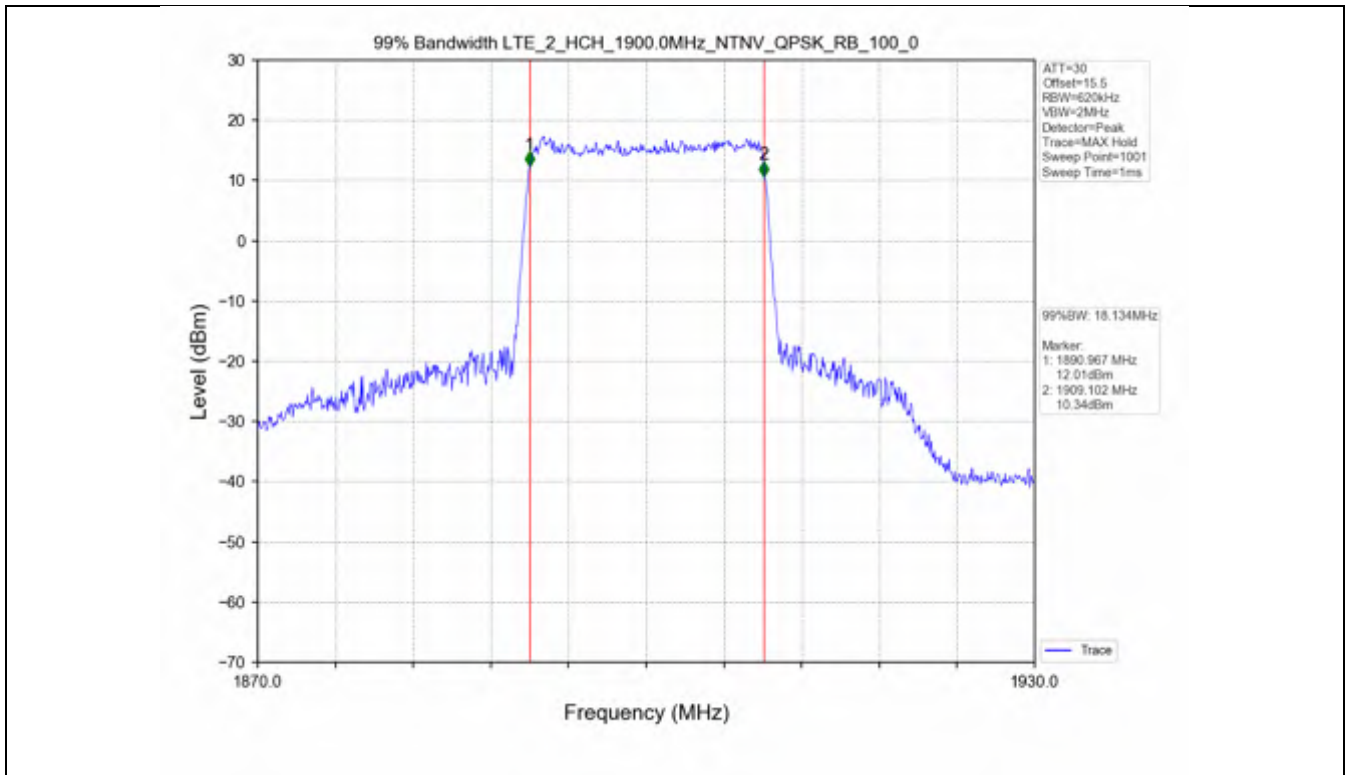

Test Band: 2 _ 20MHz Bandwidth							
Test Mode	RB Allocation		26dB Bandwidth (MHz)			Limit	Verdict
	Size	Offset	LCH	MCH	HCH		
QPSK	100	0	19.911	19.687	19.676	N/A	PASS
16QAM	100	0	19.725	19.793	19.725	N/A	PASS