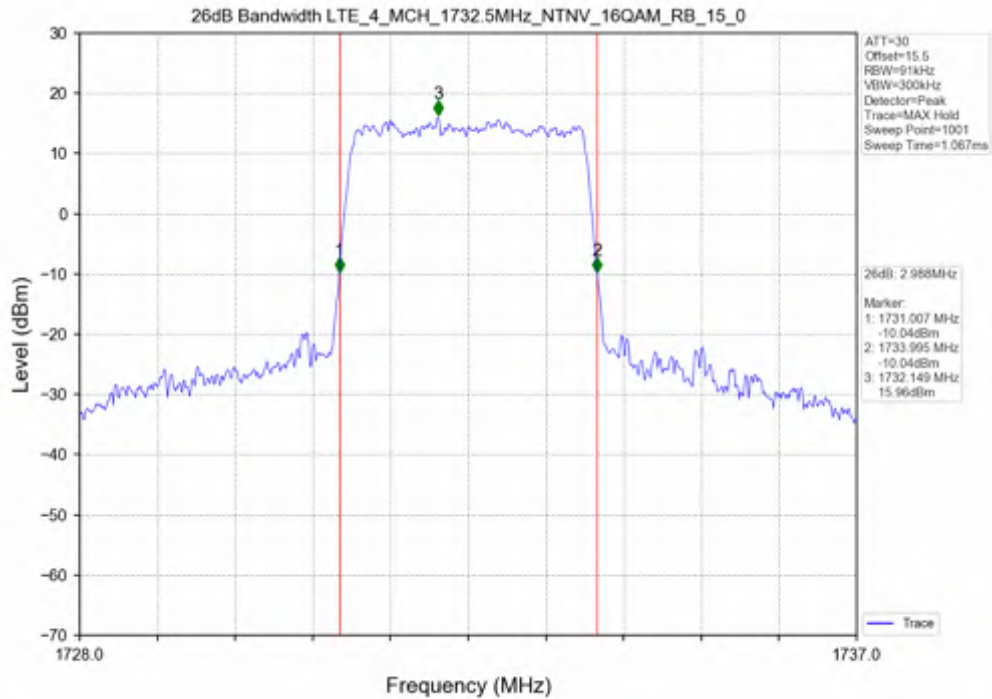

Test Mode	RB Allocation		99% Occupied Bandwidth (MHz)			Limit	Verdict
	Size	Offset	LCH	MCH	HCH		
QPSK	15	0	2.732	2.719	2.730	N/A	PASS
16QAM	15	0	2.729	2.723	2.722	N/A	PASS

Test Band: 4 _ 3MHz Bandwidth							
Test Mode	RB Allocation		26dB Bandwidth (MHz)			Limit	Verdict
	Size	Offset	LCH	MCH	HCH		
QPSK	15	0	2.995	2.990	2.979	N/A	PASS
16QAM	15	0	2.994	2.988	3.017	N/A	PASS