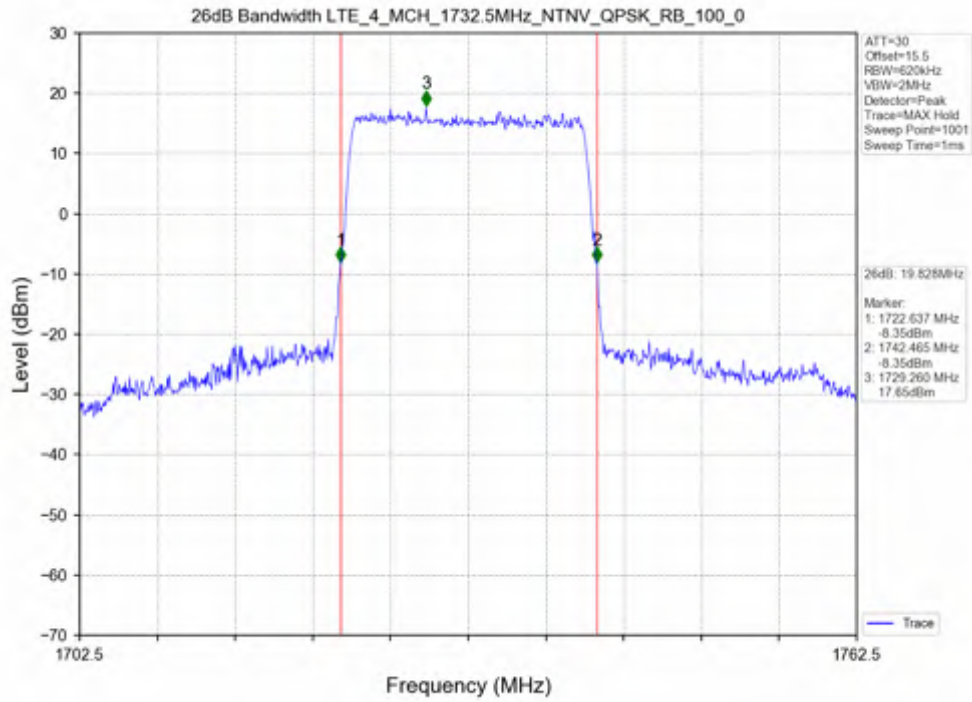

Test Mode	RB Allocation		99% Occupied Bandwidth (MHz)			Limit	Verdict
	Size	Offset	LCH	MCH	HCH		
QPSK	100	0	18.059	18.074	18.099	N/A	PASS
16QAM	100	0	18.074	18.087	18.113	N/A	PASS

Test Band: 4 _ 20MHz Bandwidth							Limit	Verdict
Test Mode	RB Allocation		26dB Bandwidth (MHz)					
	Size	Offset	LCH	MCH	HCH			
QPSK	100	0	19.792	19.828	19.690	N/A	PASS	
16QAM	100	0	19.743	19.604	19.729	N/A	PASS	