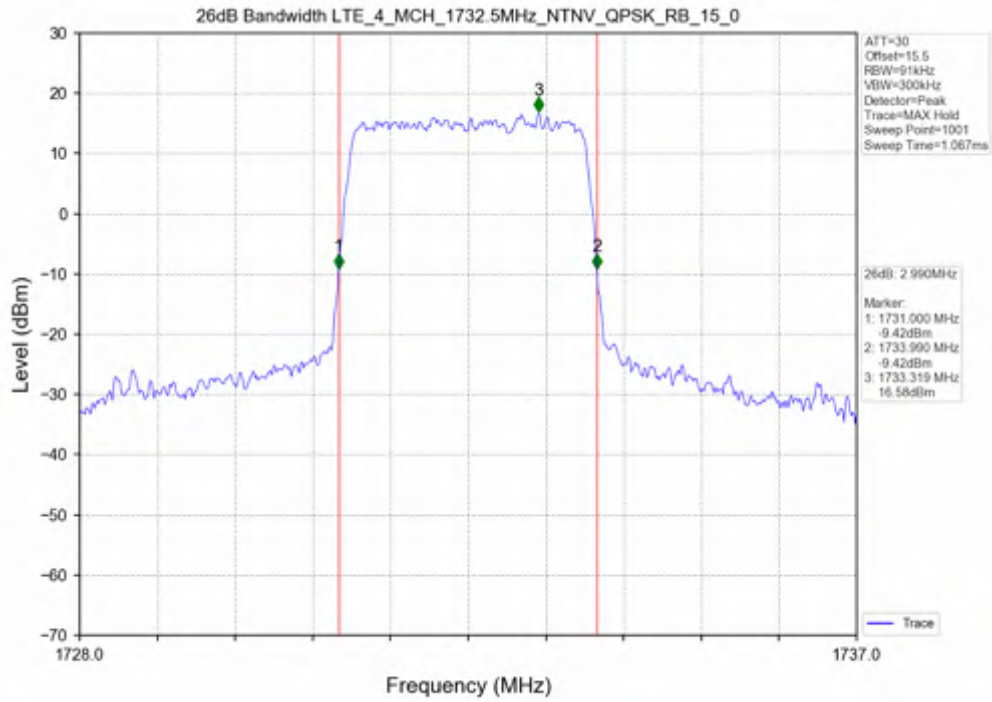

Test Mode	RB Allocation		99% Occupied Bandwidth (MHz)			Limit	Verdict
	Size	Offset	LCH	MCH	HCH		
QPSK	15	0	2.732	2.719	2.730	N/A	PASS
16QAM	15	0	2.729	2.723	2.722	N/A	PASS

Test Band: 4 _ 3MHz Bandwidth							
Test Mode	RB Allocation		26dB Bandwidth (MHz)			Limit	Verdict
	Size	Offset	LCH	MCH	HCH		
QPSK	15	0	2.995	2.990	2.979	N/A	PASS
16QAM	15	0	2.994	2.988	3.017	N/A	PASS