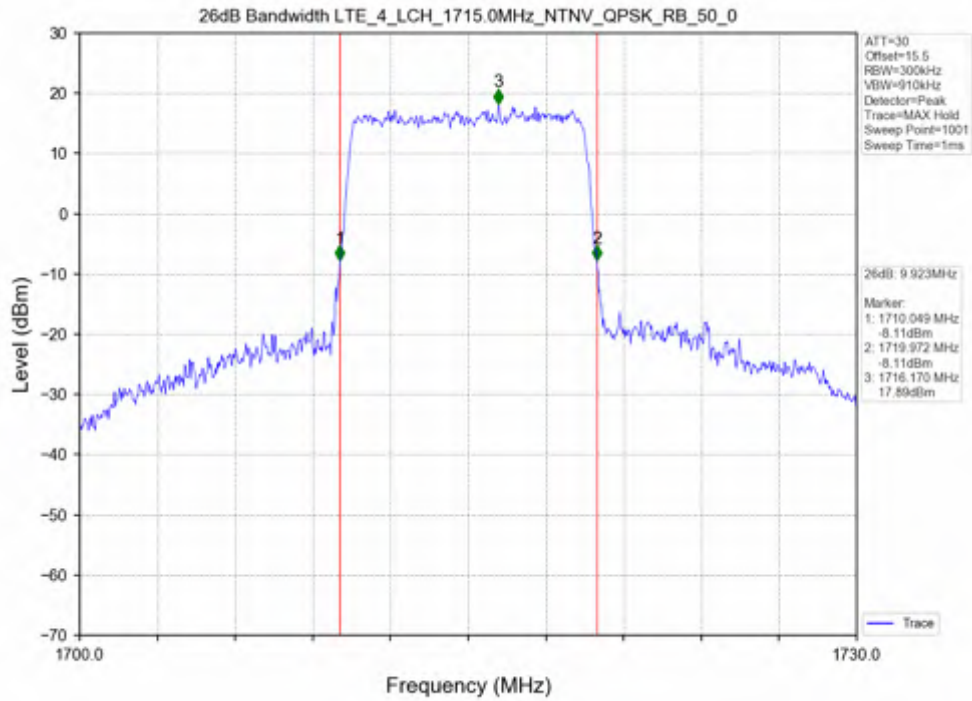

Test Mode	RB Allocation		99% Occupied Bandwidth (MHz)			Limit	Verdict
	Size	Offset	LCH	MCH	HCH		
QPSK	50	0	9.040	9.053	9.064	N/A	PASS
16QAM	50	0	9.050	9.065	9.044	N/A	PASS

Test Band: 4 _ 10MHz Bandwidth							Limit	Verdict
Test Mode	RB Allocation		26dB Bandwidth (MHz)					
	Size	Offset	LCH	MCH	HCH			
QPSK	50	0	9.923	10.005	10.020	N/A	PASS	
16QAM	50	0	9.957	9.841	9.933	N/A	PASS	