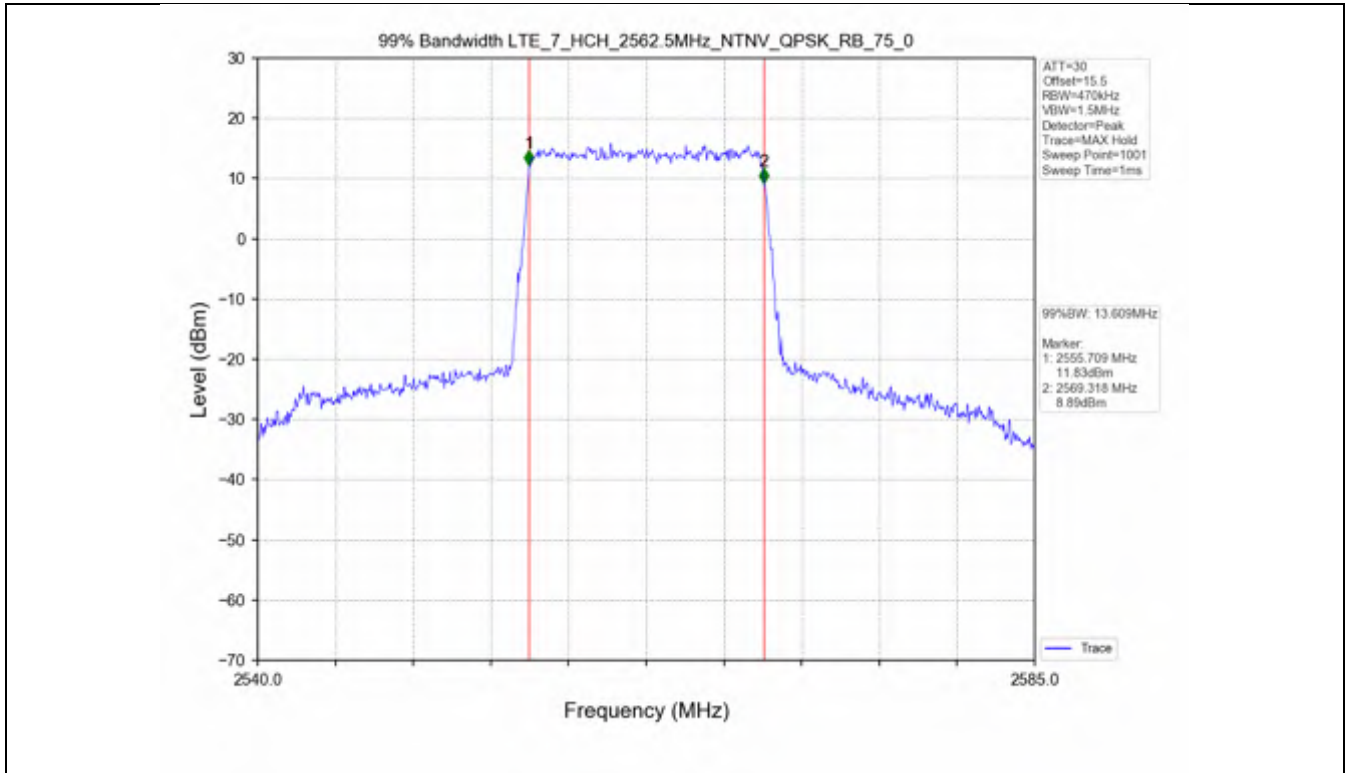

Test Band: 7 _ 15MHz Bandwidth							
Test Mode	RB Allocation		26dB Bandwidth (MHz)			Limit	Verdict
	Size	Offset	LCH	MCH	HCH		
QPSK	75	0	14.755	14.929	14.950	N/A	PASS
16QAM	75	0	14.916	14.896	14.892	N/A	PASS