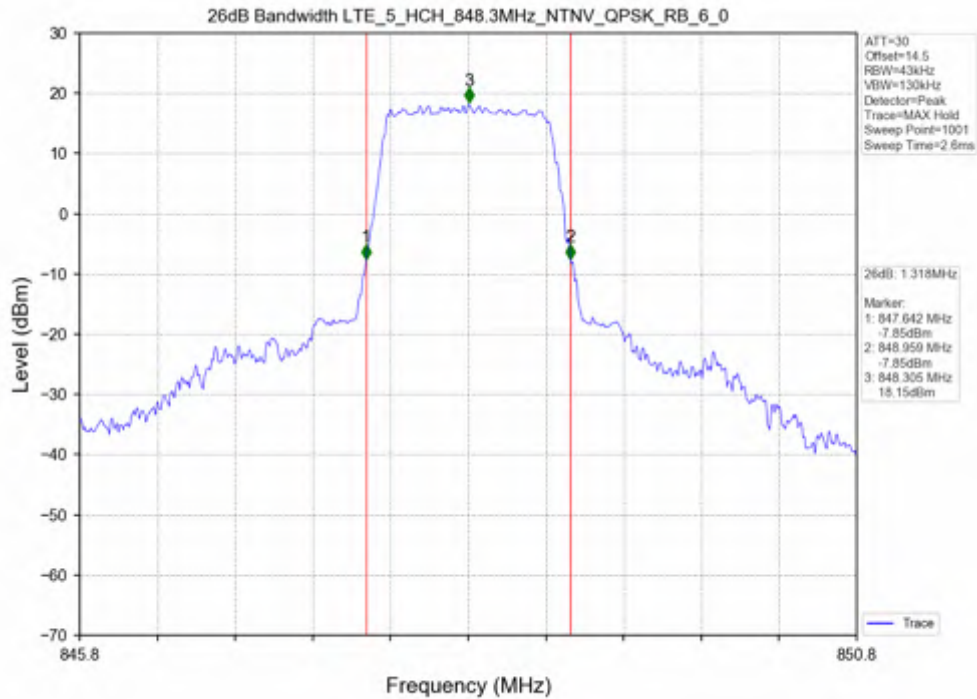

Test Band: 5_ 3MHz Bandwidth

Test Mode	RB Allocation		99% Occupied Bandwidth (MHz)			Limit	Verdict
	Size	Offset	LCH	MCH	HCH		
QPSK	15	0	2.727	2.733	2.724	N/A	PASS
16QAM	15	0	2.712	2.728	2.715	N/A	PASS