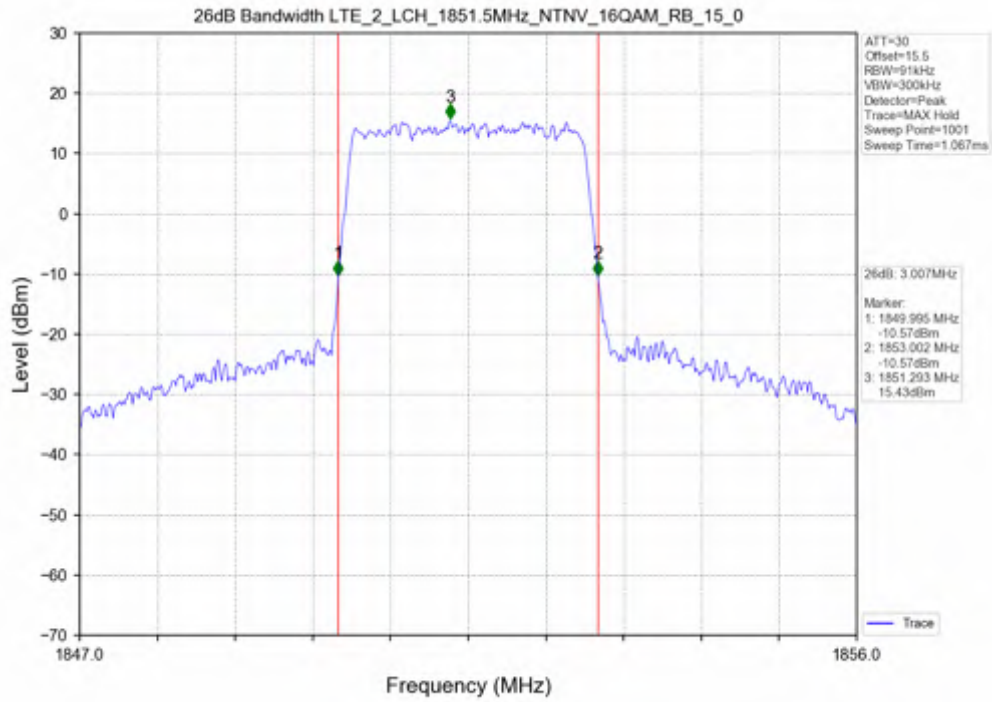

Test Band: 2_3MHz Bandwidth

Test Mode	RB Allocation		99% Occupied Bandwidth (MHz)			Limit	Verdict
	Size	Offset	LCH	MCH	HCH		
QPSK	15	0	2.730	2.720	2.728	N/A	PASS
16QAM	15	0	2.721	2.723	2.728	N/A	PASS

Test Band: 2_ 3MHz Bandwidth							
Test Mode	RB Allocation		26dB Bandwidth (MHz)			Limit	Verdict
	Size	Offset	LCH	MCH	HCH		
QPSK	15	0	2.995	3.000	2.984	N/A	PASS
16QAM	15	0	3.007	2.984	2.982	N/A	PASS