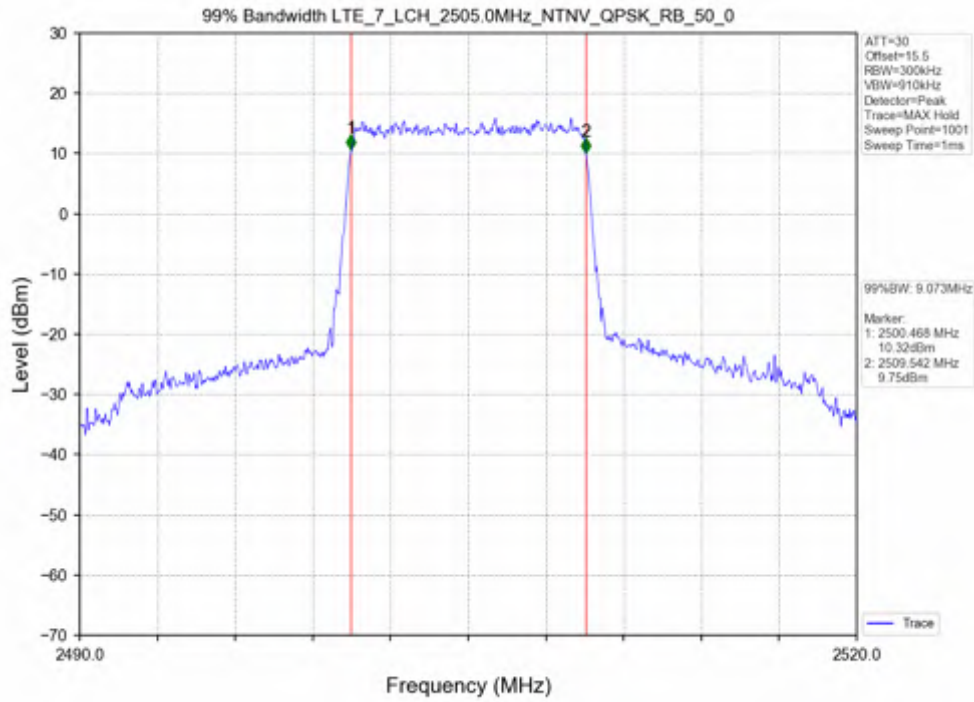

Test Band: 7_5MHz Bandwidth							
Test Mode	RB Allocation		26dB Bandwidth (MHz)			Limit	Verdict
	Size	Offset	LCH	MCH	HCH		
QPSK	25	0	4.985	5.011	5.025	N/A	PASS
16QAM	25	0	5.082	5.038	5.008	N/A	PASS

Test Mode	RB Allocation		99% Occupied Bandwidth (MHz)			Limit	Verdict
	Size	Offset	LCH	MCH	HCH		
QPSK	50	0	9.073	9.078	9.079	N/A	PASS
16QAM	50	0	9.065	9.046	9.059	N/A	PASS