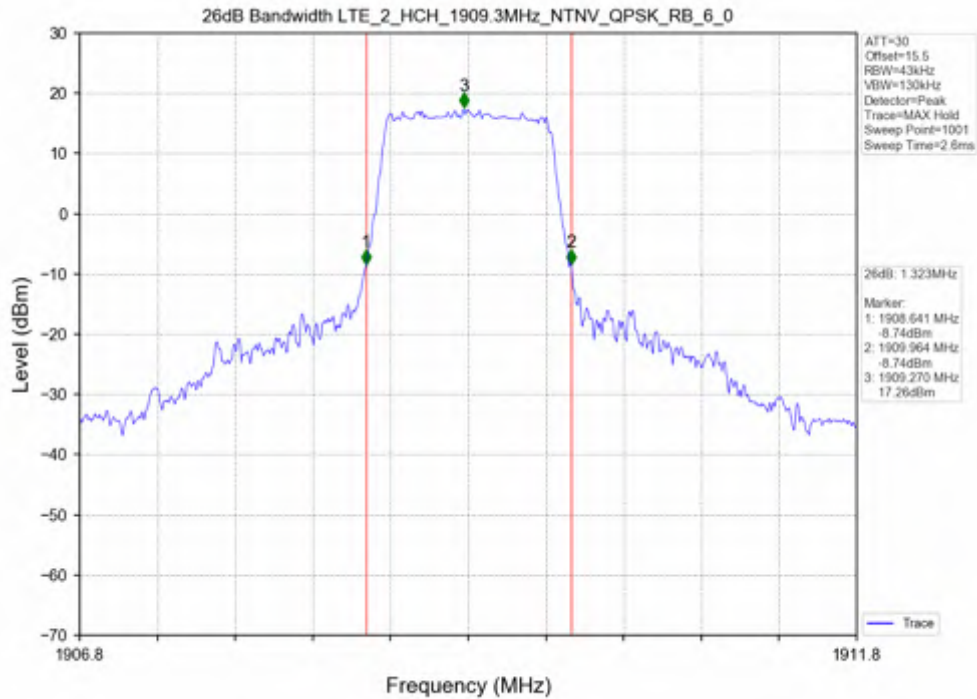

1.2 Test Graph

Test Band: 2_ 1.4MHz Bandwidth							
Test Mode	RB Allocation		26dB Bandwidth (MHz)			Limit	Verdict
	Size	Offset	LCH	MCH	HCH		
QPSK	6	0	1.322	1.328	1.323	N/A	PASS
16QAM	6	0	1.320	1.316	1.300	N/A	PASS