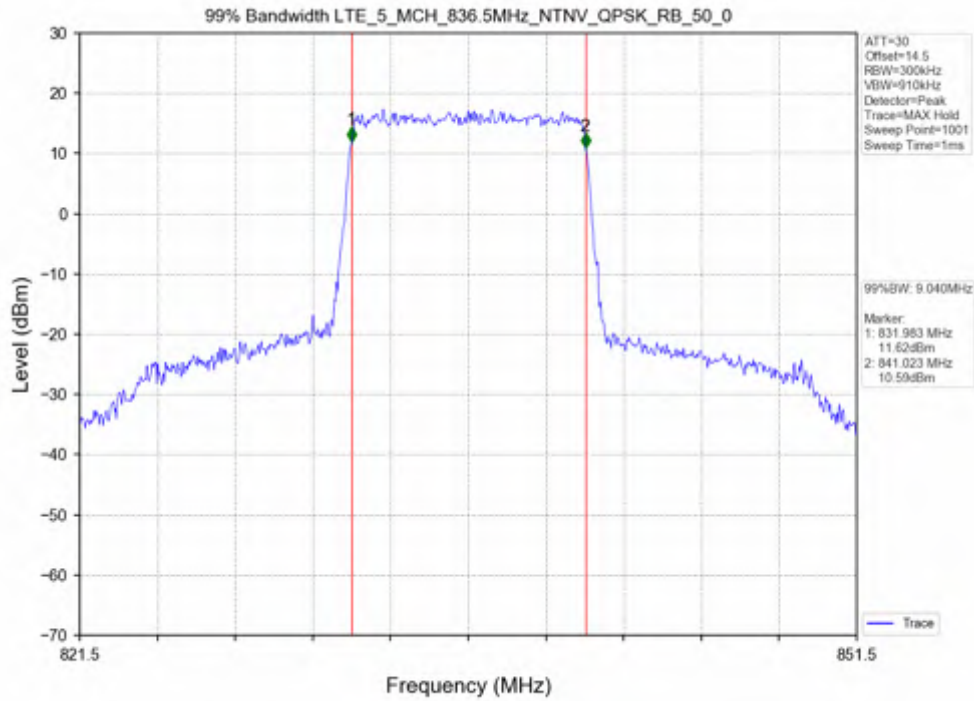

Test Band: 5_5MHz Bandwidth							
Test Mode	RB Allocation		26dB Bandwidth (MHz)			Limit	Verdict
	Size	Offset	LCH	MCH	HCH		
QPSK	25	0	5.002	5.053	5.025	N/A	PASS
16QAM	25	0	5.039	4.991	5.033	N/A	PASS

Test Mode	RB Allocation		99% Occupied Bandwidth (MHz)			Limit	Verdict
	Size	Offset	LCH	MCH	HCH		
QPSK	50	0	9.060	9.040	9.044	N/A	PASS
16QAM	50	0	9.072	9.035	9.068	N/A	PASS