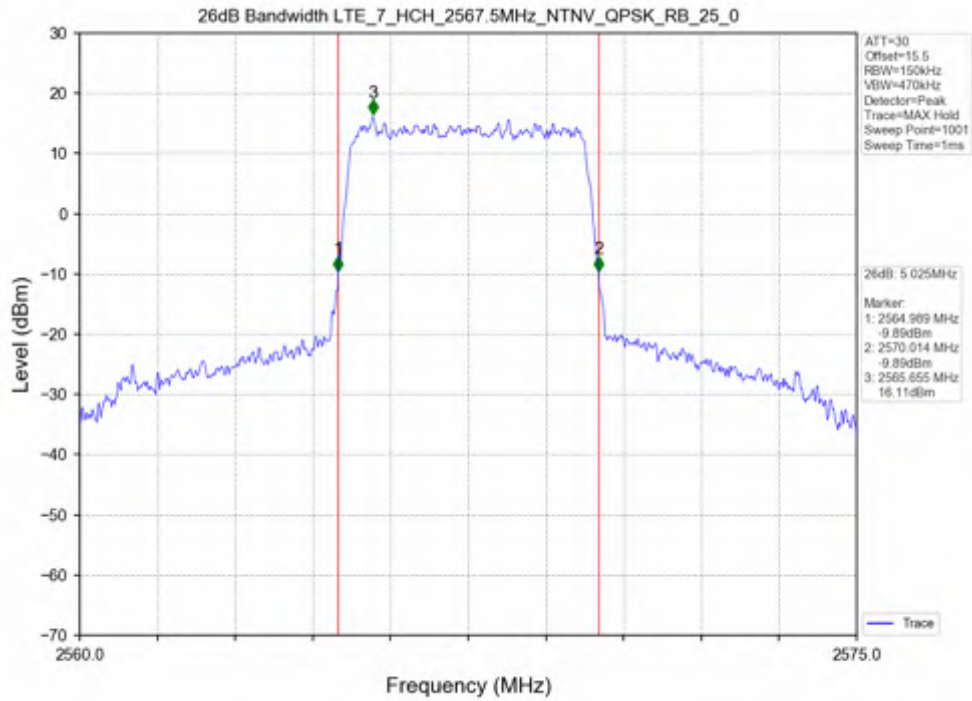

Test Mode	RB Allocation		99% Occupied Bandwidth (MHz)			Limit	Verdict
	Size	Offset	LCH	MCH	HCH		
QPSK	50	0	9.073	9.078	9.079	N/A	PASS
16QAM	50	0	9.065	9.046	9.059	N/A	PASS