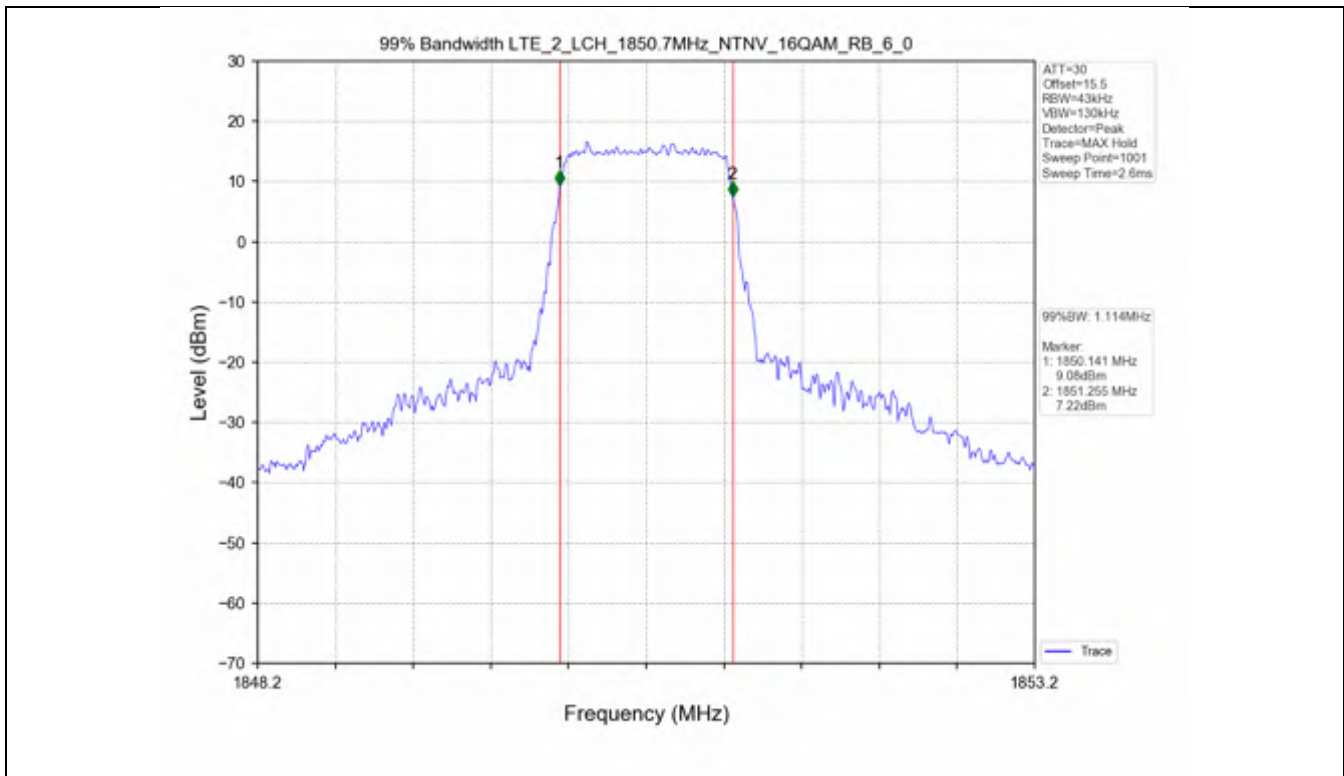

Appendix G for KSEM210700112907

1.99% & 26dB Bandwidth

Band 2

Test Band: 2 _ 1.4MHz Bandwidth							
Test Mode	RB Allocation		99% Occupied Bandwidth (MHz)			Limit	Verdict
	Size	Offset	LCH	MCH	HCH		
QPSK	6	0	1.105	1.127	1.104	N/A	PASS
16QAM	6	0	1.114	1.107	1.106	N/A	PASS

1.2 Test Graph