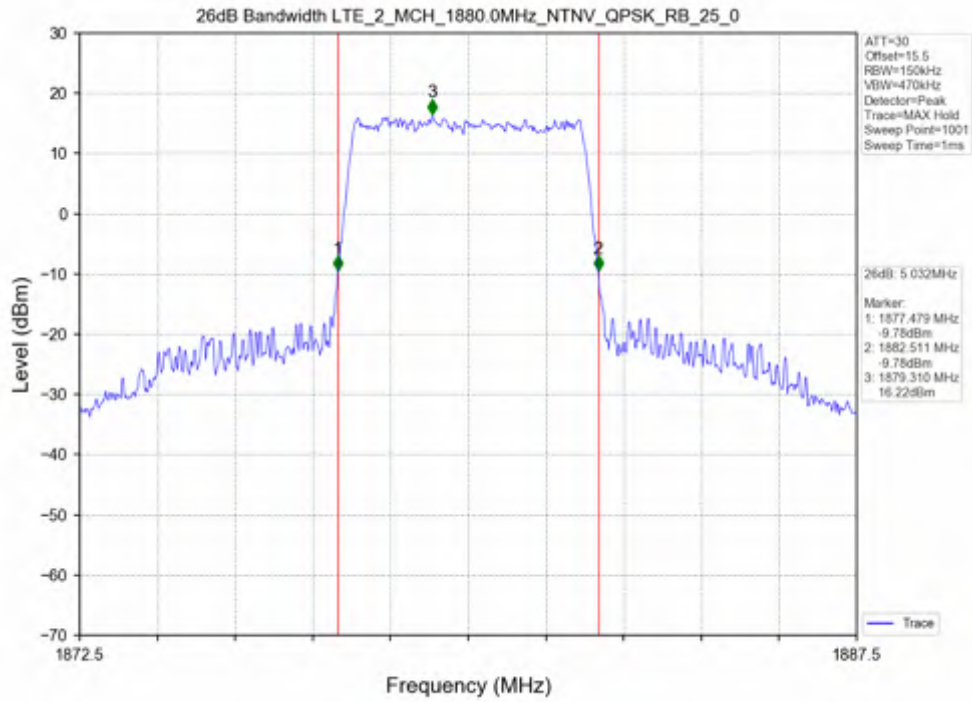

Test Mode	RB Allocation		99% Occupied Bandwidth (MHz)			Limit	Verdict
	Size	Offset	LCH	MCH	HCH		
QPSK	25	0	4.544	4.527	4.549	N/A	PASS
16QAM	25	0	4.545	4.554	4.533	N/A	PASS

Test Band: 2_ 5MHz Bandwidth							
Test Mode	RB Allocation		26dB Bandwidth (MHz)			Limit	Verdict
	Size	Offset	LCH	MCH	HCH		
QPSK	25	0	5.007	5.032	5.019	N/A	PASS
16QAM	25	0	5.037	5.012	5.012	N/A	PASS