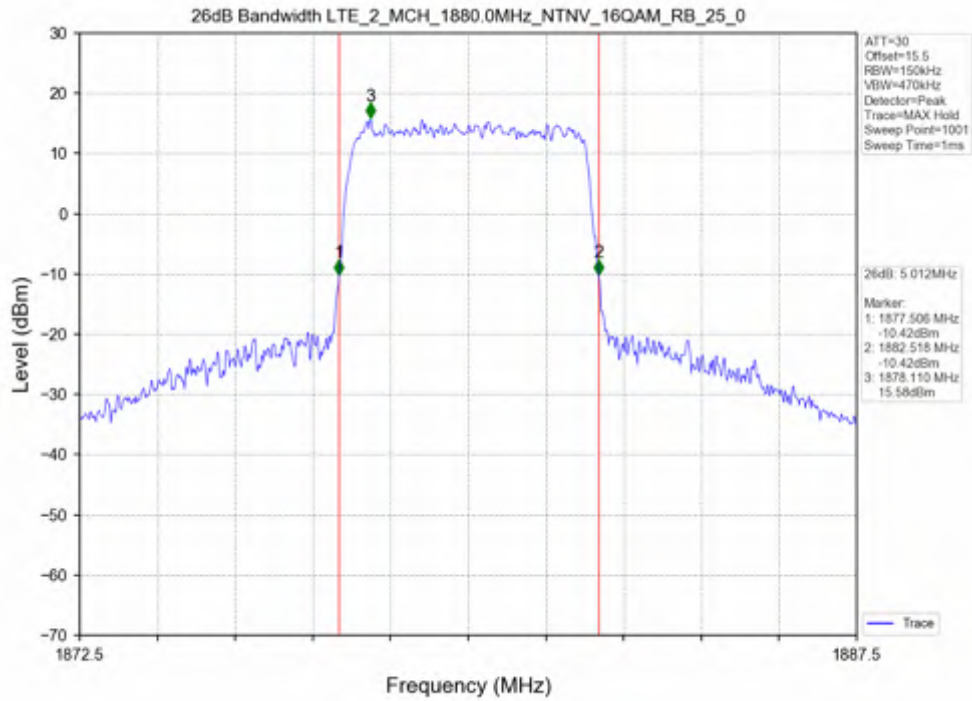

Test Mode	RB Allocation		99% Occupied Bandwidth (MHz)			Limit	Verdict
	Size	Offset	LCH	MCH	HCH		
QPSK	25	0	4.544	4.527	4.549	N/A	PASS
16QAM	25	0	4.545	4.554	4.533	N/A	PASS

Test Band: 2_ 5MHz Bandwidth							
Test Mode	RB Allocation		26dB Bandwidth (MHz)			Limit	Verdict
	Size	Offset	LCH	MCH	HCH		
QPSK	25	0	5.007	5.032	5.019	N/A	PASS
16QAM	25	0	5.037	5.012	5.012	N/A	PASS