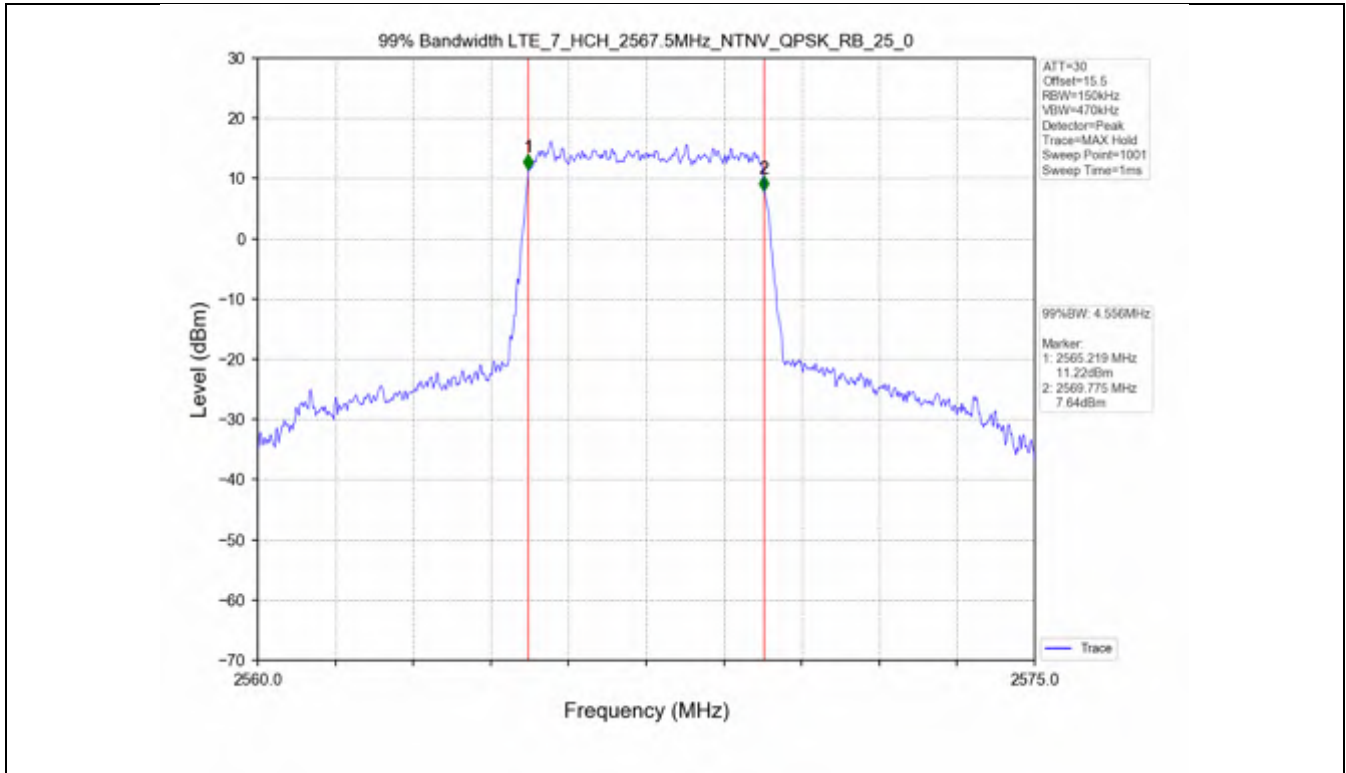

Test Band: 7_5MHz Bandwidth							
Test Mode	RB Allocation		26dB Bandwidth (MHz)			Limit	Verdict
	Size	Offset	LCH	MCH	HCH		
QPSK	25	0	4.985	5.011	5.025	N/A	PASS
16QAM	25	0	5.082	5.038	5.008	N/A	PASS