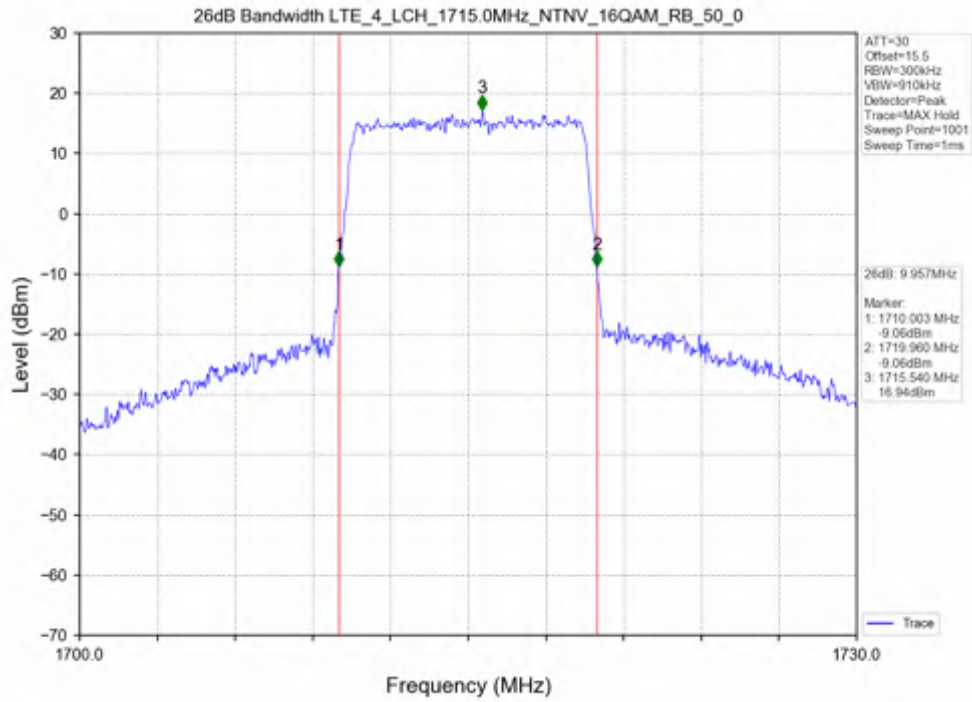

Test Mode	RB Allocation		99% Occupied Bandwidth (MHz)			Limit	Verdict
	Size	Offset	LCH	MCH	HCH		
QPSK	50	0	9.040	9.053	9.064	N/A	PASS
16QAM	50	0	9.050	9.065	9.044	N/A	PASS

Test Band: 4 _ 10MHz Bandwidth							Limit	Verdict
Test Mode	RB Allocation		26dB Bandwidth (MHz)					
	Size	Offset	LCH	MCH	HCH			
QPSK	50	0	9.923	10.005	10.020	N/A	PASS	
16QAM	50	0	9.957	9.841	9.933	N/A	PASS	