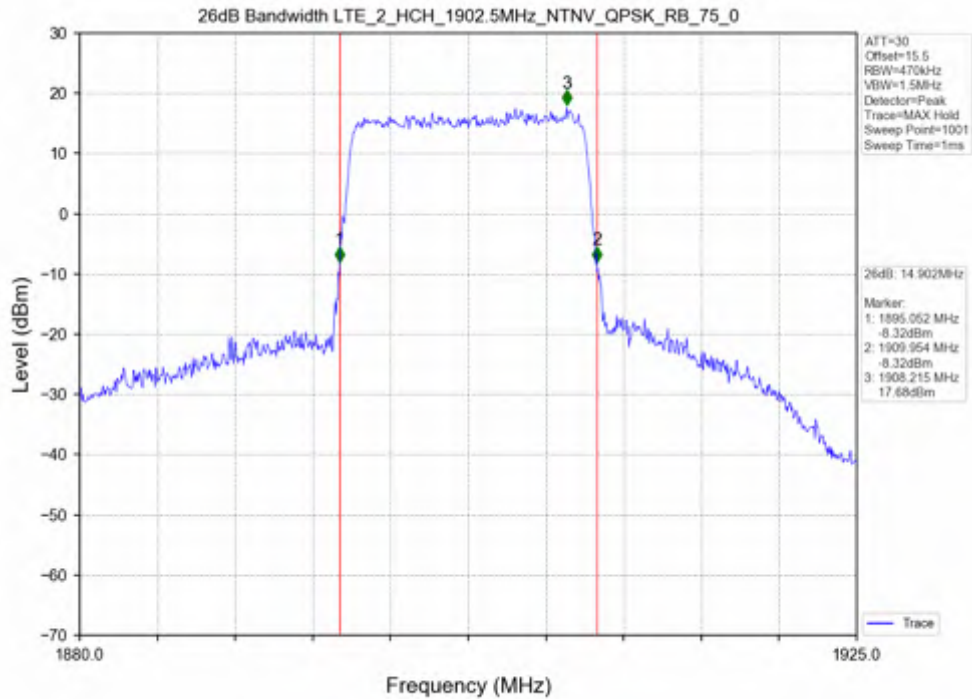

Test Mode	RB Allocation		99% Occupied Bandwidth (MHz)			Limit	Verdict
	Size	Offset	LCH	MCH	HCH		
QPSK	75	0	13.598	13.539	13.571	N/A	PASS
16QAM	75	0	13.583	13.549	13.597	N/A	PASS

Test Band: 2 _ 15MHz Bandwidth							
Test Mode	RB Allocation		26dB Bandwidth (MHz)			Limit	Verdict
	Size	Offset	LCH	MCH	HCH		
QPSK	75	0	14.910	14.865	14.902	N/A	PASS
16QAM	75	0	14.864	14.858	15.156	N/A	PASS