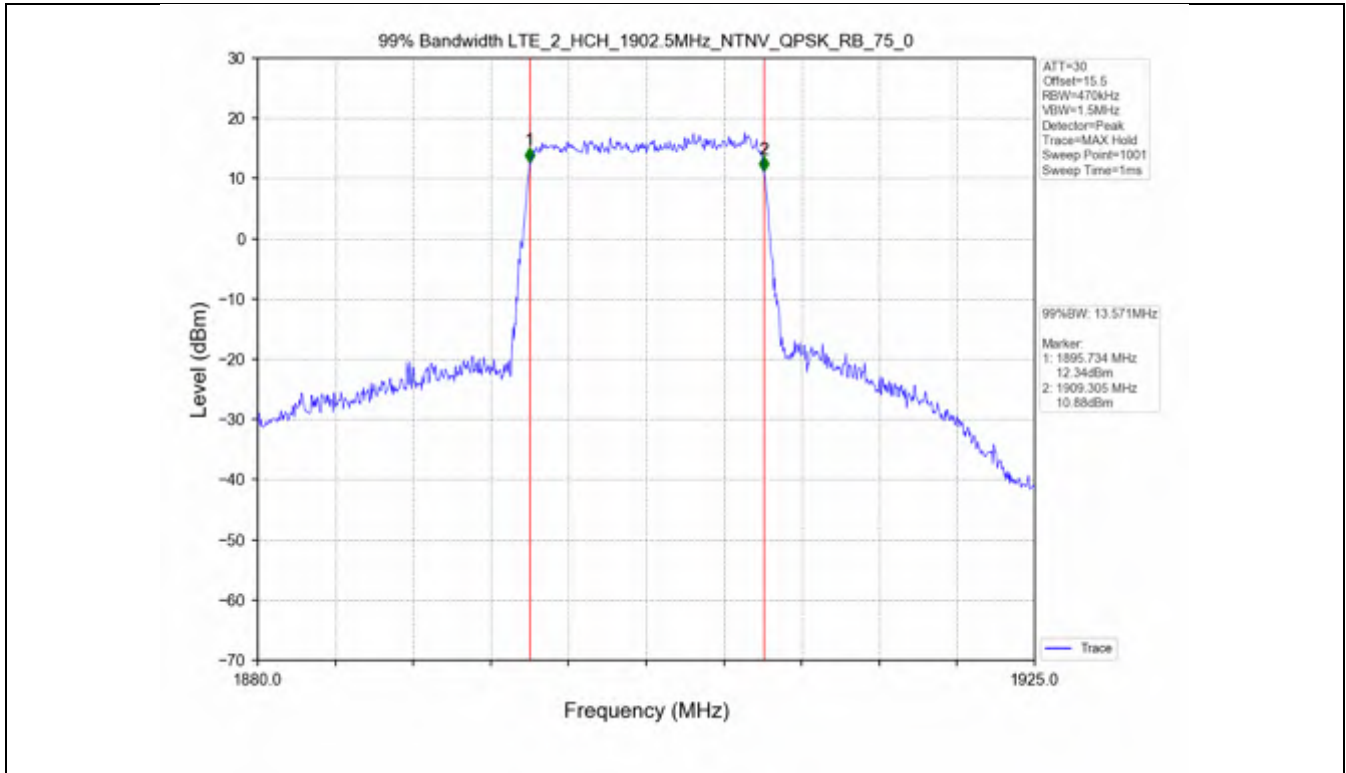

Test Band: 2 _ 15MHz Bandwidth							
Test Mode	RB Allocation		26dB Bandwidth (MHz)			Limit	Verdict
	Size	Offset	LCH	MCH	HCH		
QPSK	75	0	14.910	14.865	14.902	N/A	PASS
16QAM	75	0	14.864	14.858	15.156	N/A	PASS