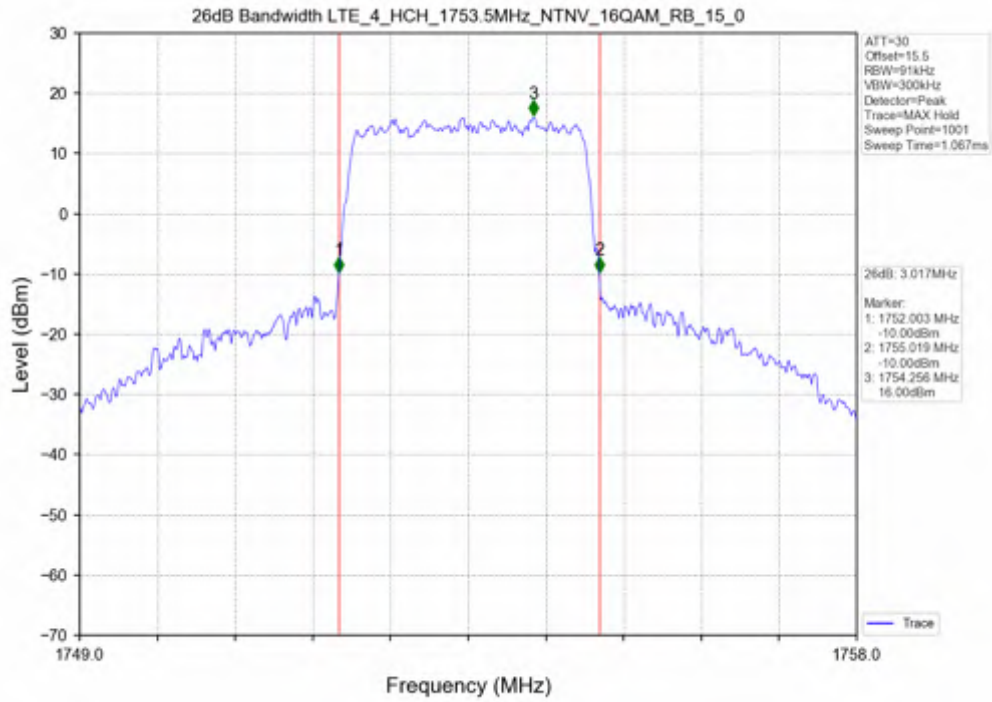

Test Mode	RB Allocation		99% Occupied Bandwidth (MHz)			Limit	Verdict
	Size	Offset	LCH	MCH	HCH		
QPSK	15	0	2.732	2.719	2.730	N/A	PASS
16QAM	15	0	2.729	2.723	2.722	N/A	PASS

Test Band: 4 _ 3MHz Bandwidth							
Test Mode	RB Allocation		26dB Bandwidth (MHz)			Limit	Verdict
	Size	Offset	LCH	MCH	HCH		
QPSK	15	0	2.995	2.990	2.979	N/A	PASS
16QAM	15	0	2.994	2.988	3.017	N/A	PASS