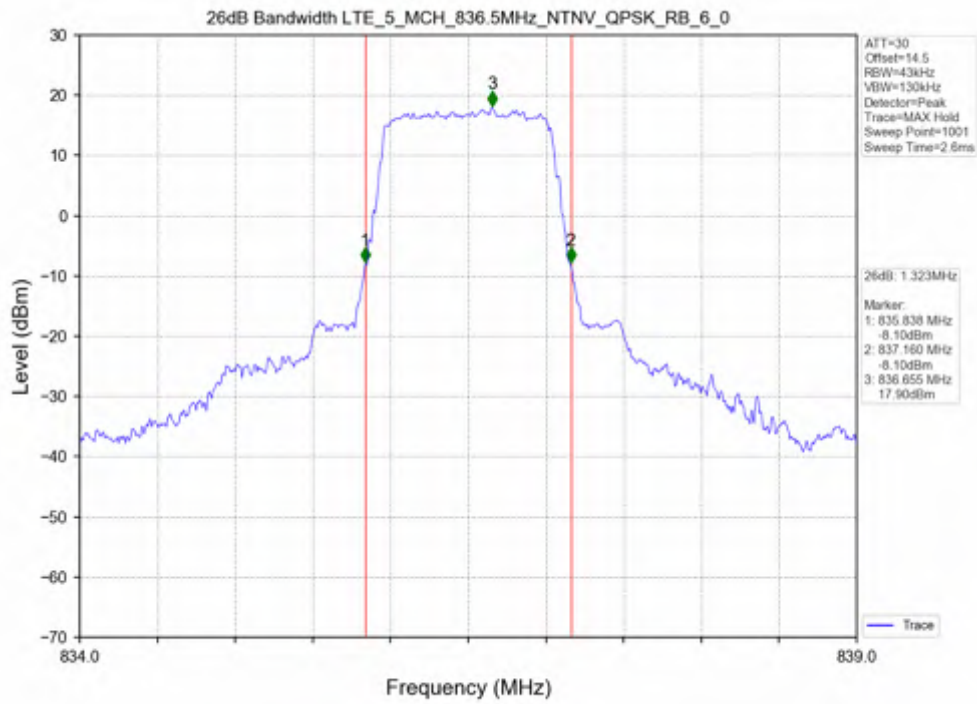

Test Band: 5_ 3MHz Bandwidth

Test Mode	RB Allocation		99% Occupied Bandwidth (MHz)			Limit	Verdict
	Size	Offset	LCH	MCH	HCH		
QPSK	15	0	2.727	2.733	2.724	N/A	PASS
16QAM	15	0	2.712	2.728	2.715	N/A	PASS