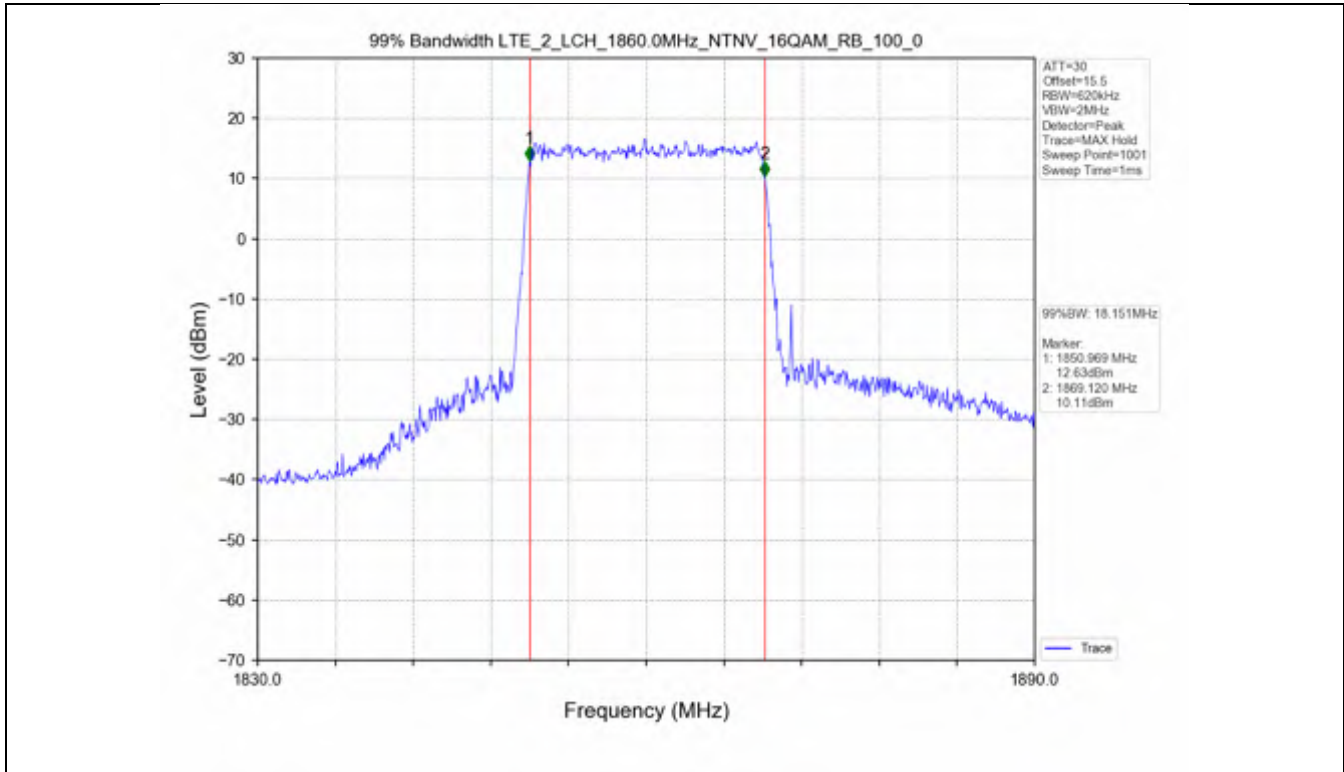

Test Mode	RB Allocation		99% Occupied Bandwidth (MHz)			Limit	Verdict
	Size	Offset	LCH	MCH	HCH		
QPSK	100	0	18.161	18.093	18.134	N/A	PASS
16QAM	100	0	18.151	18.050	18.212	N/A	PASS