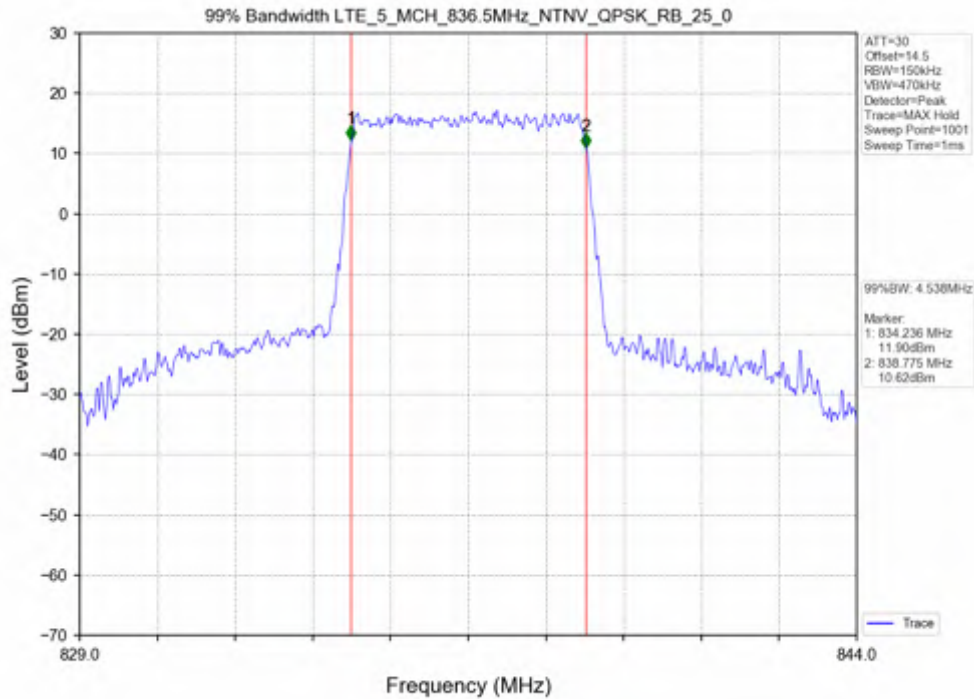

Test Band: 5_ 3MHz Bandwidth							
Test Mode	RB Allocation		26dB Bandwidth (MHz)			Limit	Verdict
	Size	Offset	LCH	MCH	HCH		
QPSK	15	0	3.002	2.985	2.991	N/A	PASS
16QAM	15	0	2.997	2.999	2.983	N/A	PASS

Test Mode	RB Allocation		99% Occupied Bandwidth (MHz)			Limit	Verdict
	Size	Offset	LCH	MCH	HCH		
QPSK	25	0	4.536	4.538	4.553	N/A	PASS
16QAM	25	0	4.544	4.551	4.538	N/A	PASS