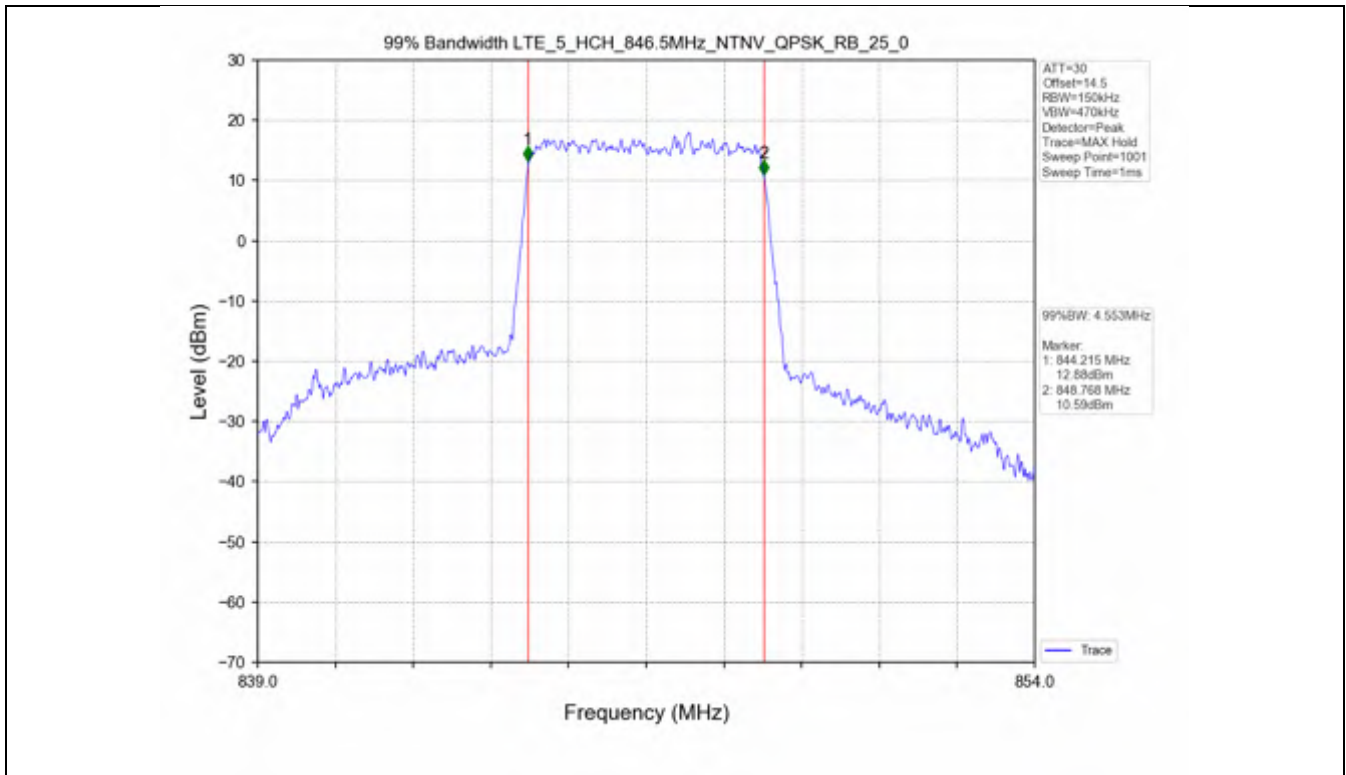

Test Band: 5_ 3MHz Bandwidth							
Test Mode	RB Allocation		26dB Bandwidth (MHz)			Limit	Verdict
	Size	Offset	LCH	MCH	HCH		
QPSK	15	0	3.002	2.985	2.991	N/A	PASS
16QAM	15	0	2.997	2.999	2.983	N/A	PASS

Test Mode	RB Allocation		99% Occupied Bandwidth (MHz)			Limit	Verdict
	Size	Offset	LCH	MCH	HCH		
QPSK	25	0	4.536	4.538	4.553	N/A	PASS
16QAM	25	0	4.544	4.551	4.538	N/A	PASS