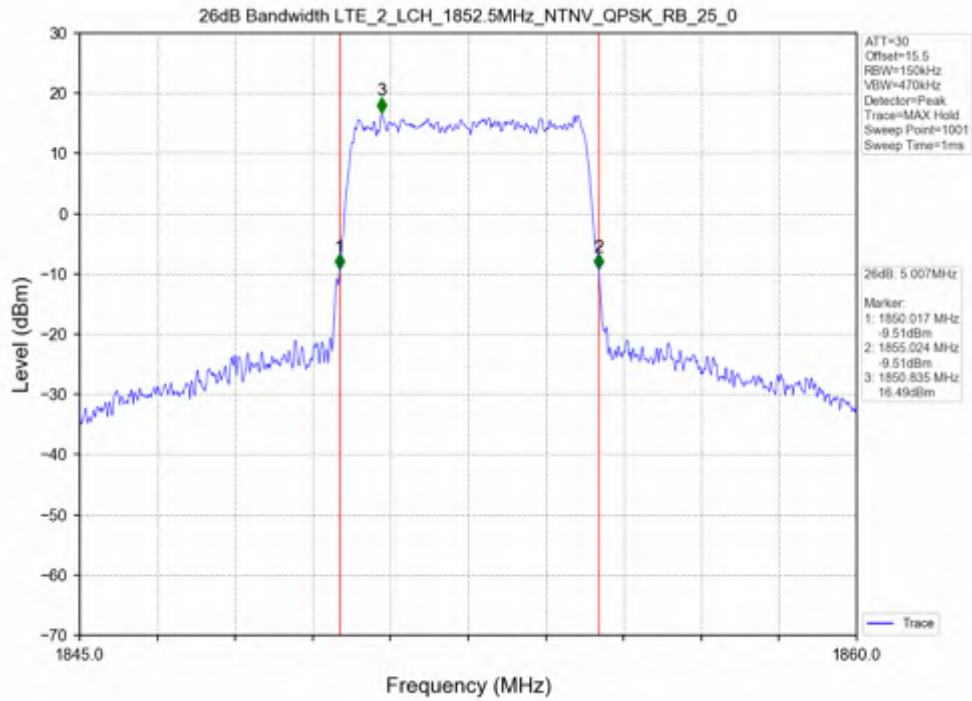

Test Mode	RB Allocation		99% Occupied Bandwidth (MHz)			Limit	Verdict
	Size	Offset	LCH	MCH	HCH		
QPSK	25	0	4.544	4.527	4.549	N/A	PASS
16QAM	25	0	4.545	4.554	4.533	N/A	PASS

Test Band: 2_ 5MHz Bandwidth							
Test Mode	RB Allocation		26dB Bandwidth (MHz)			Limit	Verdict
	Size	Offset	LCH	MCH	HCH		
QPSK	25	0	5.007	5.032	5.019	N/A	PASS
16QAM	25	0	5.037	5.012	5.012	N/A	PASS