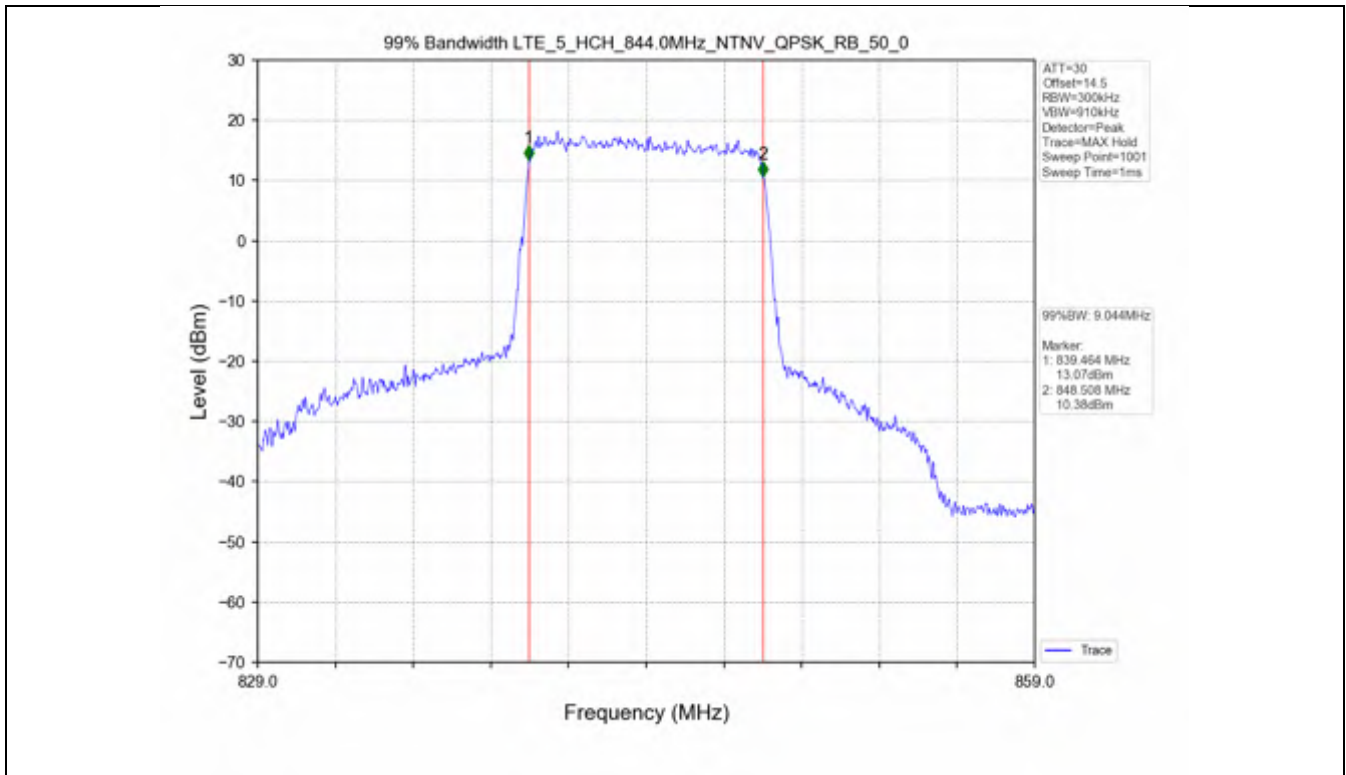

Test Band: 5_5MHz Bandwidth							
Test Mode	RB Allocation		26dB Bandwidth (MHz)			Limit	Verdict
	Size	Offset	LCH	MCH	HCH		
QPSK	25	0	5.002	5.053	5.025	N/A	PASS
16QAM	25	0	5.039	4.991	5.033	N/A	PASS

Test Mode	RB Allocation		99% Occupied Bandwidth (MHz)			Limit	Verdict
	Size	Offset	LCH	MCH	HCH		
QPSK	50	0	9.060	9.040	9.044	N/A	PASS
16QAM	50	0	9.072	9.035	9.068	N/A	PASS