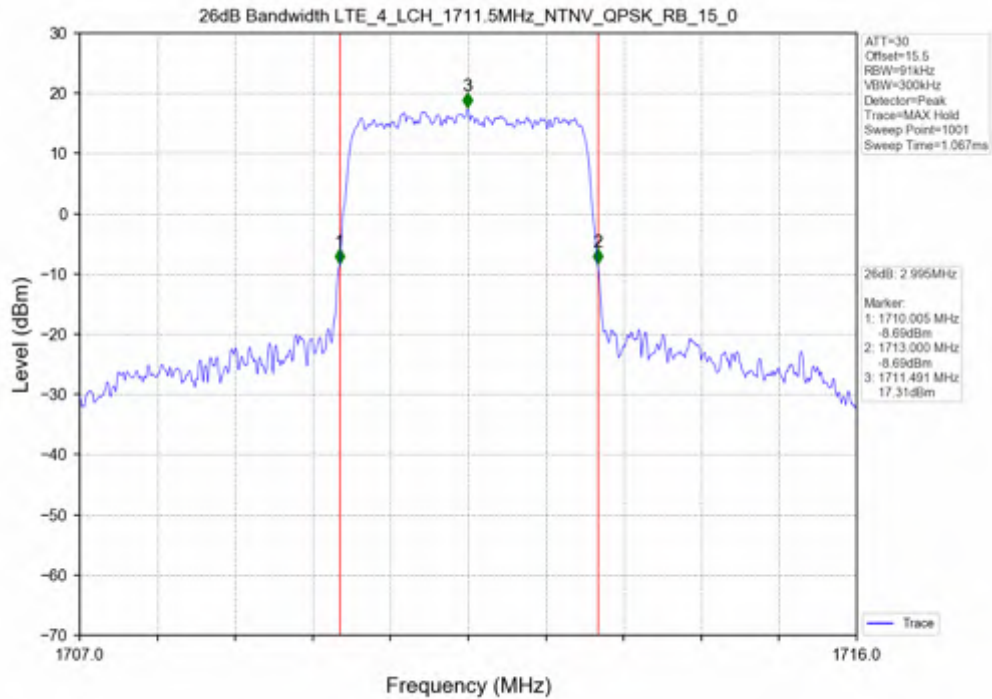

Test Mode	RB Allocation		99% Occupied Bandwidth (MHz)			Limit	Verdict
	Size	Offset	LCH	MCH	HCH		
QPSK	15	0	2.732	2.719	2.730	N/A	PASS
16QAM	15	0	2.729	2.723	2.722	N/A	PASS

Test Band: 4 _ 3MHz Bandwidth							
Test Mode	RB Allocation		26dB Bandwidth (MHz)			Limit	Verdict
	Size	Offset	LCH	MCH	HCH		
QPSK	15	0	2.995	2.990	2.979	N/A	PASS
16QAM	15	0	2.994	2.988	3.017	N/A	PASS