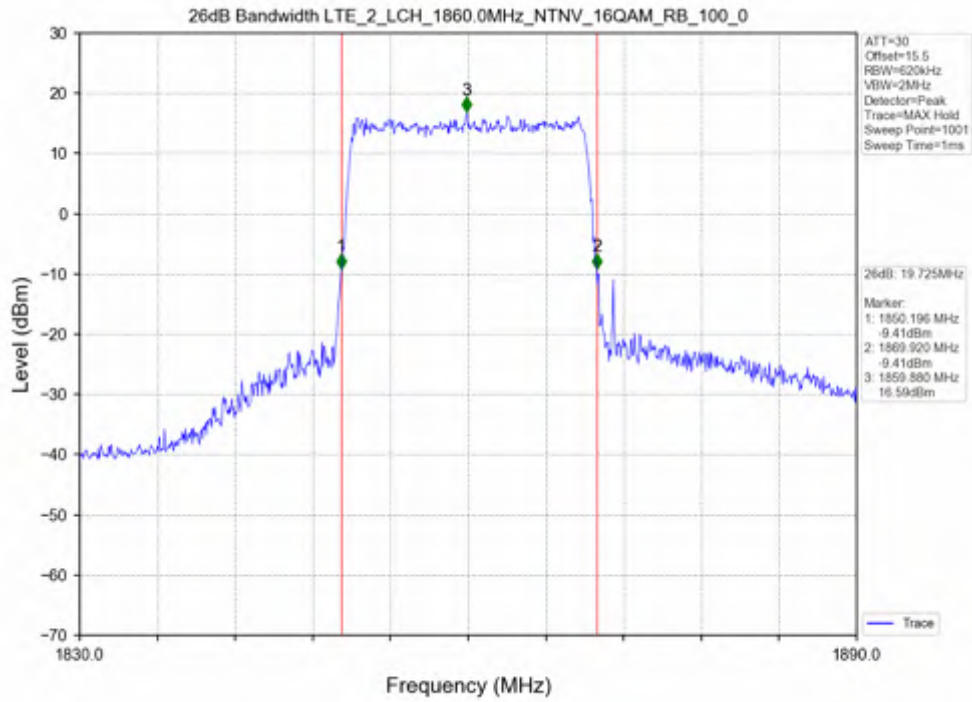

Test Mode	RB Allocation		99% Occupied Bandwidth (MHz)			Limit	Verdict
	Size	Offset	LCH	MCH	HCH		
QPSK	100	0	18.161	18.093	18.134	N/A	PASS
16QAM	100	0	18.151	18.050	18.212	N/A	PASS

Test Band: 2 _ 20MHz Bandwidth							
Test Mode	RB Allocation		26dB Bandwidth (MHz)			Limit	Verdict
	Size	Offset	LCH	MCH	HCH		
QPSK	100	0	19.911	19.687	19.676	N/A	PASS
16QAM	100	0	19.725	19.793	19.725	N/A	PASS