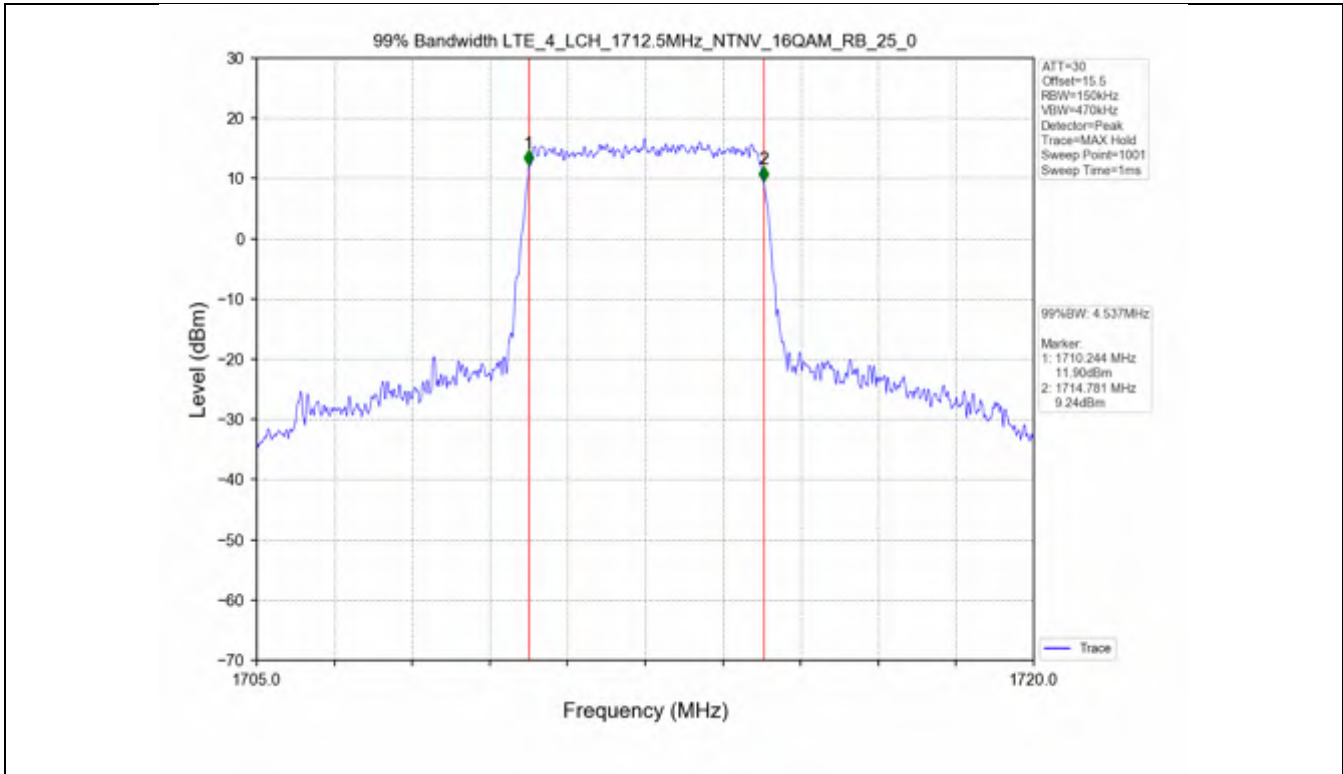

Test Mode	RB Allocation		99% Occupied Bandwidth (MHz)			Limit	Verdict
	Size	Offset	LCH	MCH	HCH		
QPSK	25	0	4.533	4.543	4.557	N/A	PASS
16QAM	25	0	4.537	4.549	4.534	N/A	PASS