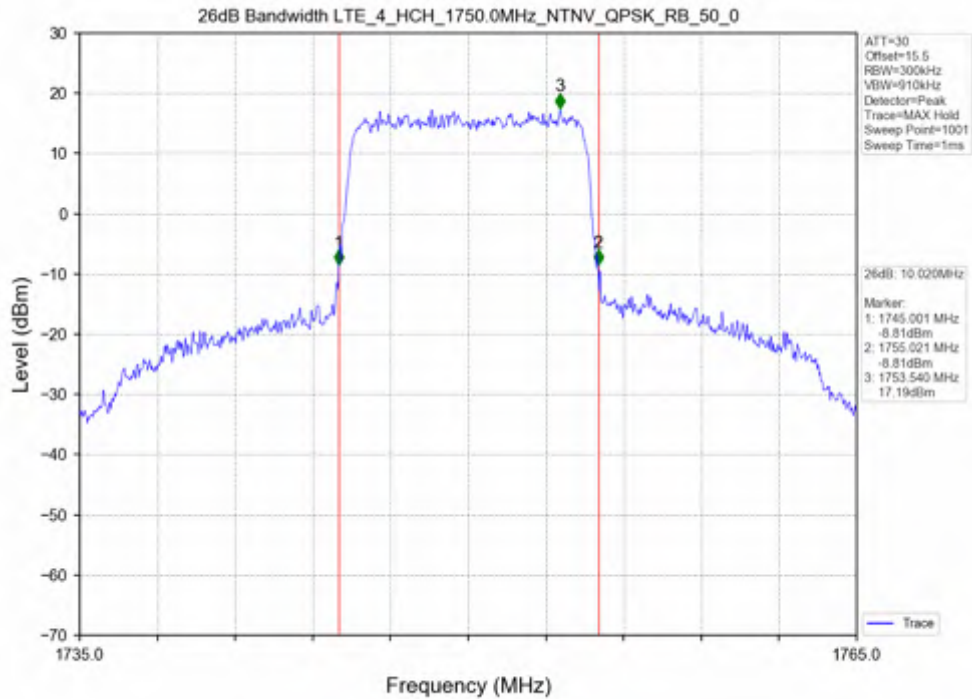

Test Mode	RB Allocation		99% Occupied Bandwidth (MHz)			Limit	Verdict
	Size	Offset	LCH	MCH	HCH		
QPSK	50	0	9.040	9.053	9.064	N/A	PASS
16QAM	50	0	9.050	9.065	9.044	N/A	PASS

Test Band: 4 _ 10MHz Bandwidth							Limit	Verdict
Test Mode	RB Allocation		26dB Bandwidth (MHz)					
	Size	Offset	LCH	MCH	HCH			
QPSK	50	0	9.923	10.005	10.020	N/A	PASS	
16QAM	50	0	9.957	9.841	9.933	N/A	PASS	