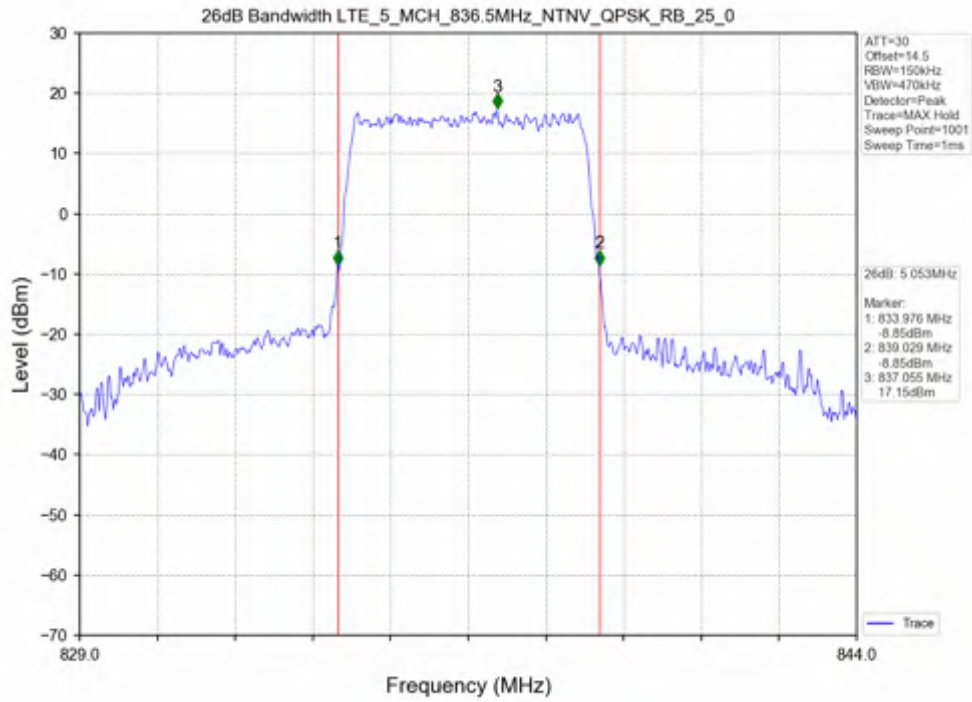

Test Mode	RB Allocation		99% Occupied Bandwidth (MHz)			Limit	Verdict
	Size	Offset	LCH	MCH	HCH		
QPSK	50	0	9.060	9.040	9.044	N/A	PASS
16QAM	50	0	9.072	9.035	9.068	N/A	PASS