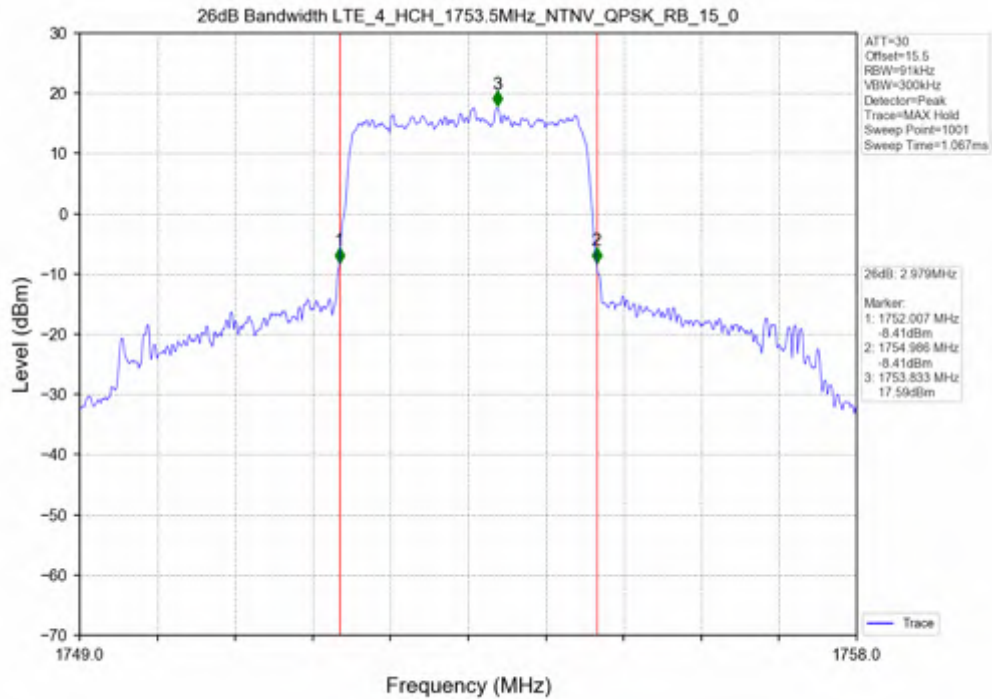

Test Mode	RB Allocation		99% Occupied Bandwidth (MHz)			Limit	Verdict
	Size	Offset	LCH	MCH	HCH		
QPSK	15	0	2.732	2.719	2.730	N/A	PASS
16QAM	15	0	2.729	2.723	2.722	N/A	PASS

Test Band: 4 _ 3MHz Bandwidth							
Test Mode	RB Allocation		26dB Bandwidth (MHz)			Limit	Verdict
	Size	Offset	LCH	MCH	HCH		
QPSK	15	0	2.995	2.990	2.979	N/A	PASS
16QAM	15	0	2.994	2.988	3.017	N/A	PASS