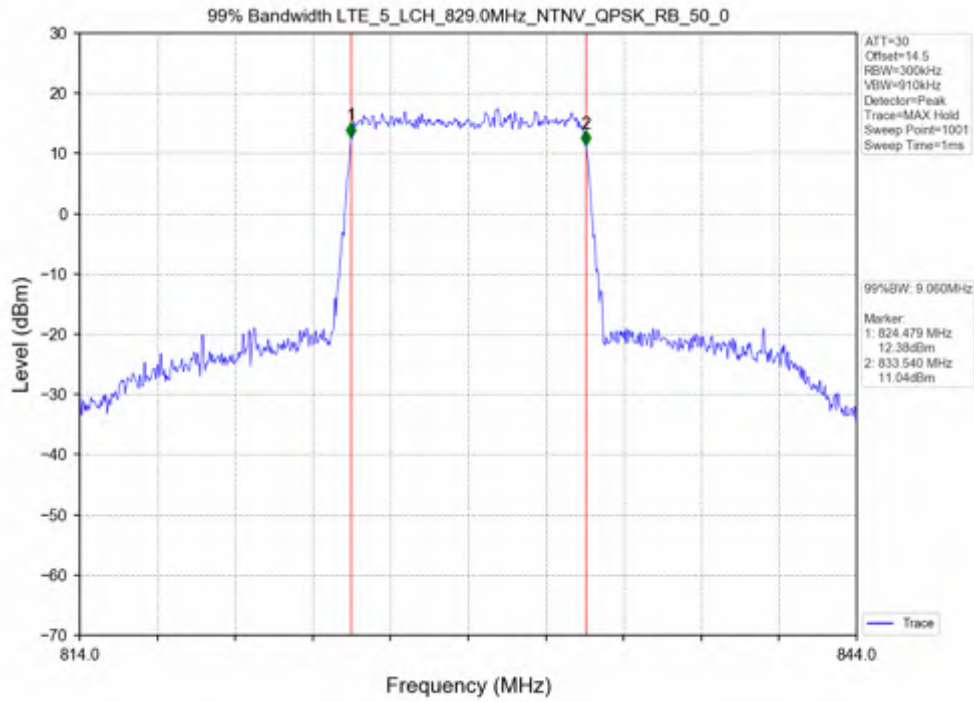

Test Band: 5_5MHz Bandwidth							
Test Mode	RB Allocation		26dB Bandwidth (MHz)			Limit	Verdict
	Size	Offset	LCH	MCH	HCH		
QPSK	25	0	5.002	5.053	5.025	N/A	PASS
16QAM	25	0	5.039	4.991	5.033	N/A	PASS

Test Mode	RB Allocation		99% Occupied Bandwidth (MHz)			Limit	Verdict
	Size	Offset	LCH	MCH	HCH		
QPSK	50	0	9.060	9.040	9.044	N/A	PASS
16QAM	50	0	9.072	9.035	9.068	N/A	PASS