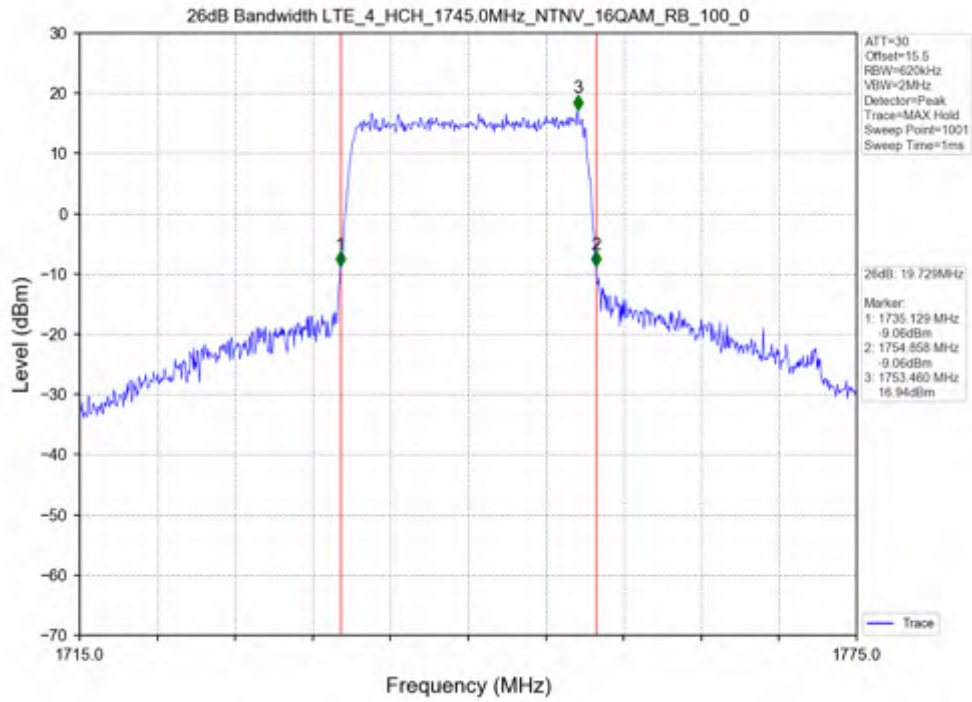

Test Mode	RB Allocation		99% Occupied Bandwidth (MHz)			Limit	Verdict
	Size	Offset	LCH	MCH	HCH		
QPSK	100	0	18.059	18.074	18.099	N/A	PASS
16QAM	100	0	18.074	18.087	18.113	N/A	PASS

Test Band: 4 _ 20MHz Bandwidth							Limit	Verdict
Test Mode	RB Allocation		26dB Bandwidth (MHz)					
	Size	Offset	LCH	MCH	HCH			
QPSK	100	0	19.792	19.828	19.690	N/A	PASS	
16QAM	100	0	19.743	19.604	19.729	N/A	PASS	