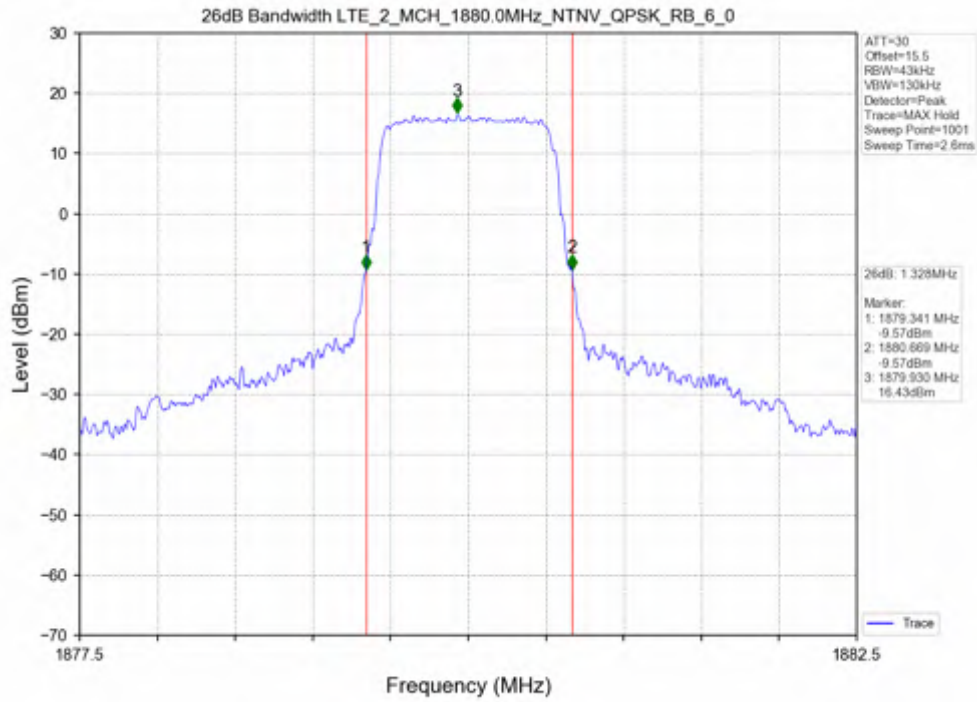

1.2 Test Graph

Test Band: 2_ 1.4MHz Bandwidth							
Test Mode	RB Allocation		26dB Bandwidth (MHz)			Limit	Verdict
	Size	Offset	LCH	MCH	HCH		
QPSK	6	0	1.322	1.328	1.323	N/A	PASS
16QAM	6	0	1.320	1.316	1.300	N/A	PASS