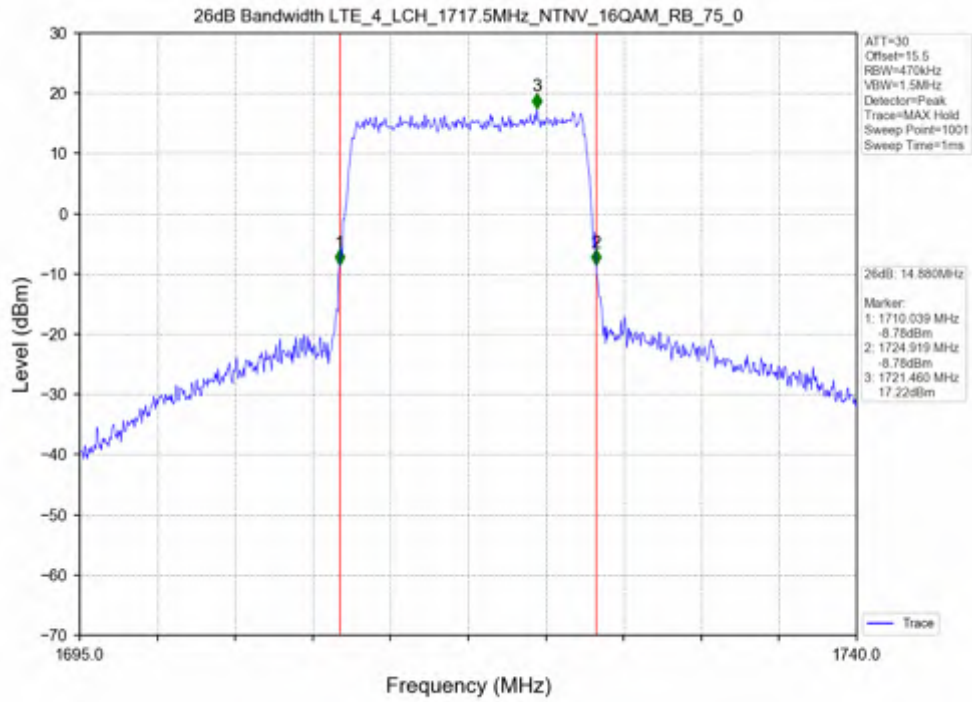

Test Mode	RB Allocation		99% Occupied Bandwidth (MHz)			Limit	Verdict
	Size	Offset	LCH	MCH	HCH		
QPSK	75	0	13.564	13.572	13.597	N/A	PASS
16QAM	75	0	13.568	13.596	13.606	N/A	PASS

Test Band: 4 _ 15MHz Bandwidth							
Test Mode	RB Allocation		26dB Bandwidth (MHz)			Limit	Verdict
	Size	Offset	LCH	MCH	HCH		
QPSK	75	0	14.919	14.822	14.900	N/A	PASS
16QAM	75	0	14.880	14.961	14.928	N/A	PASS