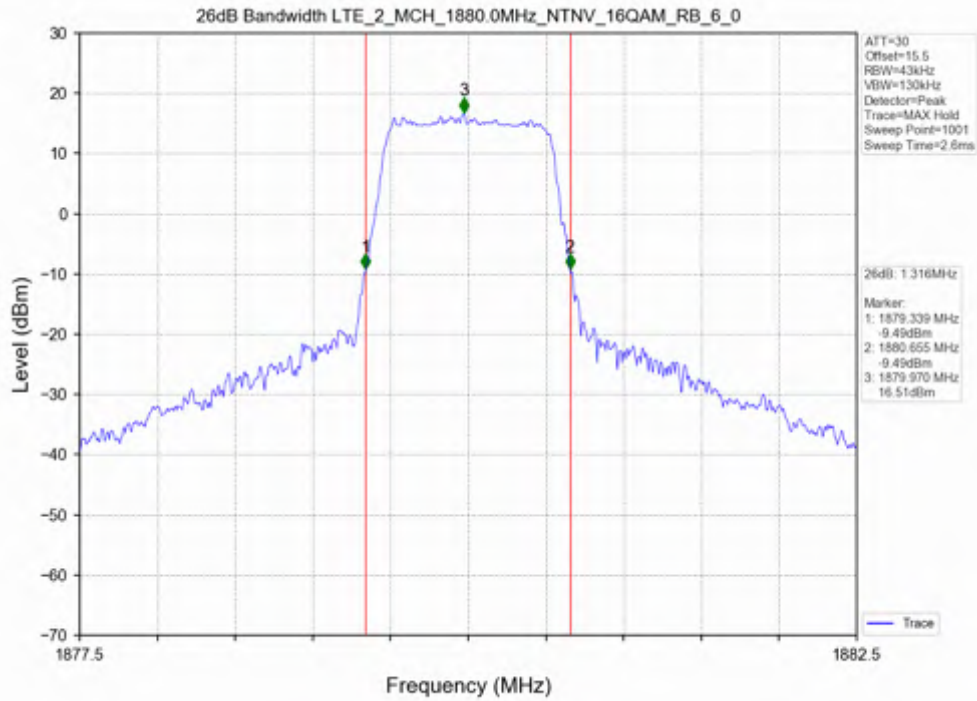

1.2 Test Graph

Test Band: 2_ 1.4MHz Bandwidth							
Test Mode	RB Allocation		26dB Bandwidth (MHz)			Limit	Verdict
	Size	Offset	LCH	MCH	HCH		
QPSK	6	0	1.322	1.328	1.323	N/A	PASS
16QAM	6	0	1.320	1.316	1.300	N/A	PASS