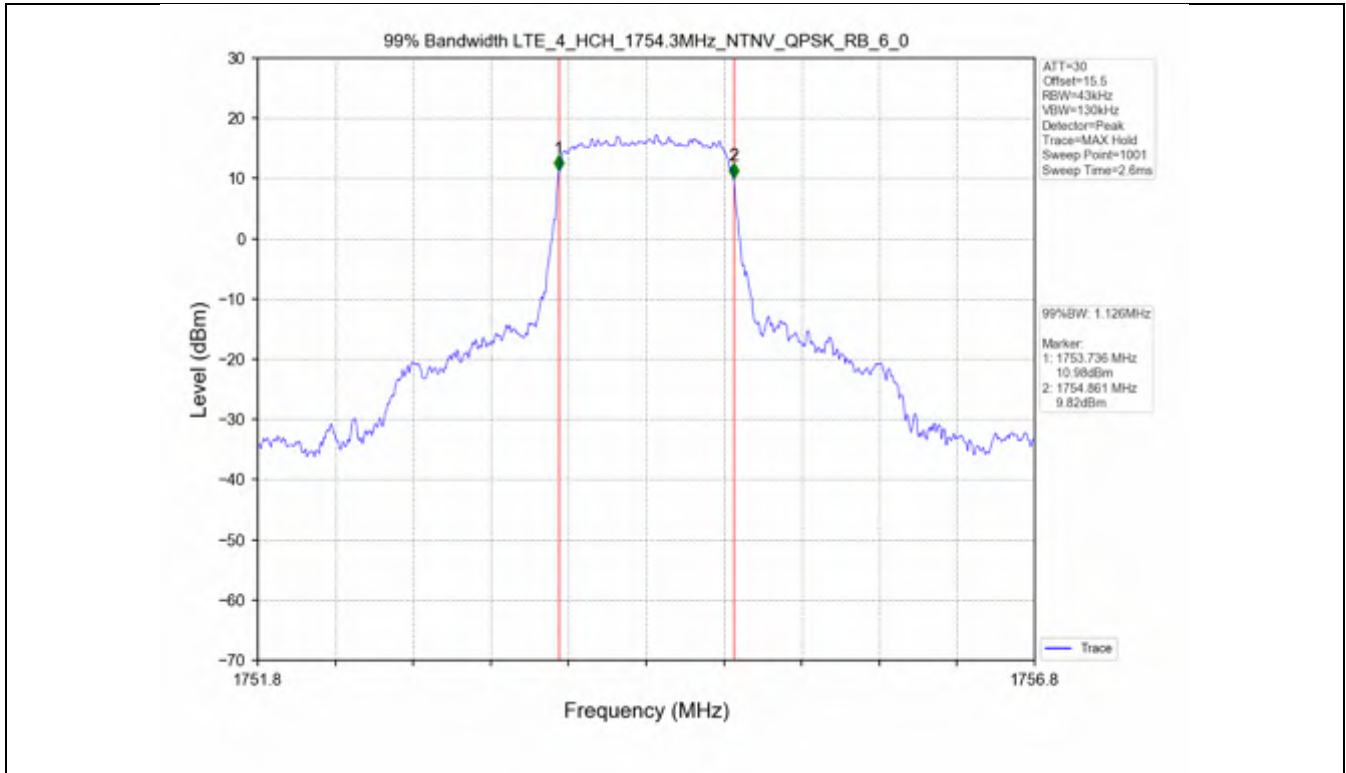

Test Band: 4 _ 1.4MHz Bandwidth							Limit	Verdict
Test Mode	RB Allocation		26dB Bandwidth (MHz)					
	Size	Offset	LCH	MCH	HCH			
QPSK	6	0	1.320	1.306	1.315	N/A	PASS	
16QAM	6	0	1.322	1.315	1.339	N/A	PASS