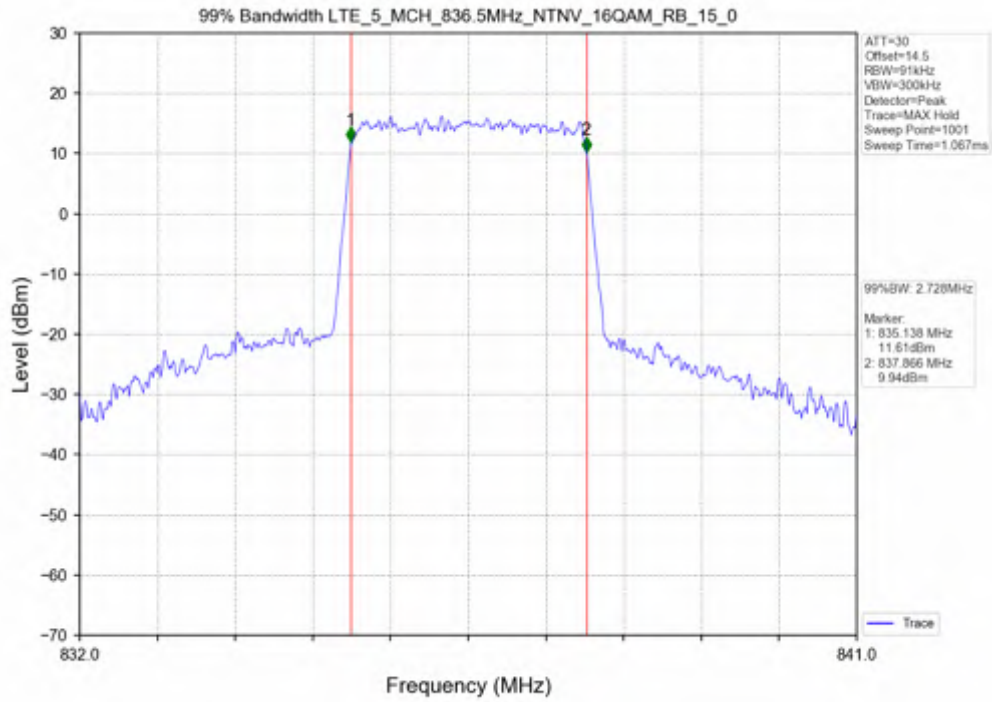

3.2 Test Graph

Test Band: 5_ 3MHz Bandwidth

Test Mode	RB Allocation		99% Occupied Bandwidth (MHz)			Limit	Verdict
	Size	Offset	LCH	MCH	HCH		
QPSK	15	0	2.727	2.733	2.724	N/A	PASS
16QAM	15	0	2.712	2.728	2.715	N/A	PASS