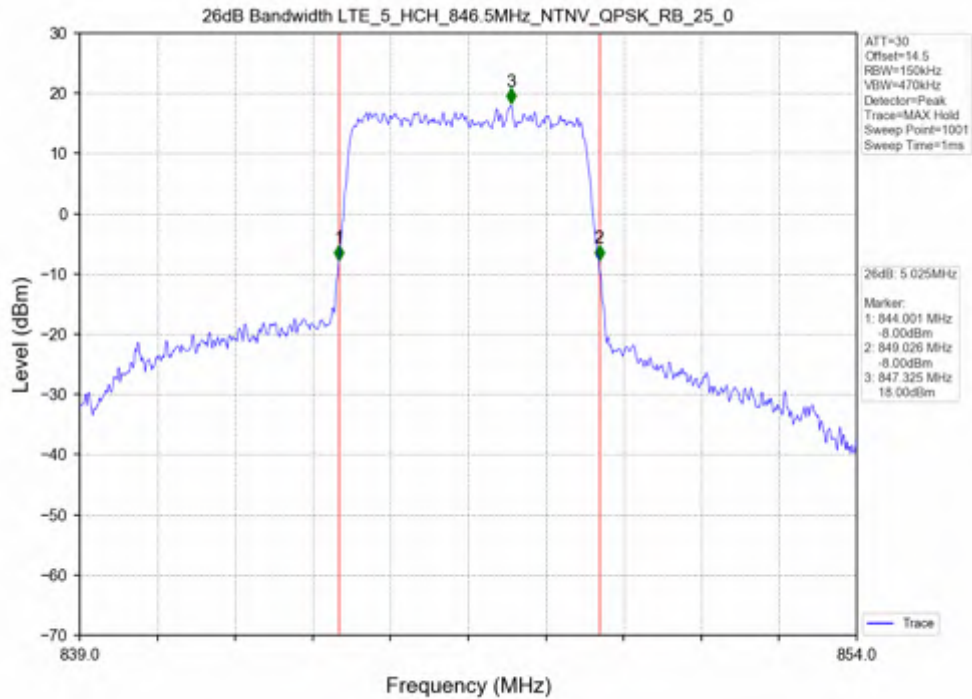

Test Mode	RB Allocation		99% Occupied Bandwidth (MHz)			Limit	Verdict
	Size	Offset	LCH	MCH	HCH		
QPSK	50	0	9.060	9.040	9.044	N/A	PASS
16QAM	50	0	9.072	9.035	9.068	N/A	PASS