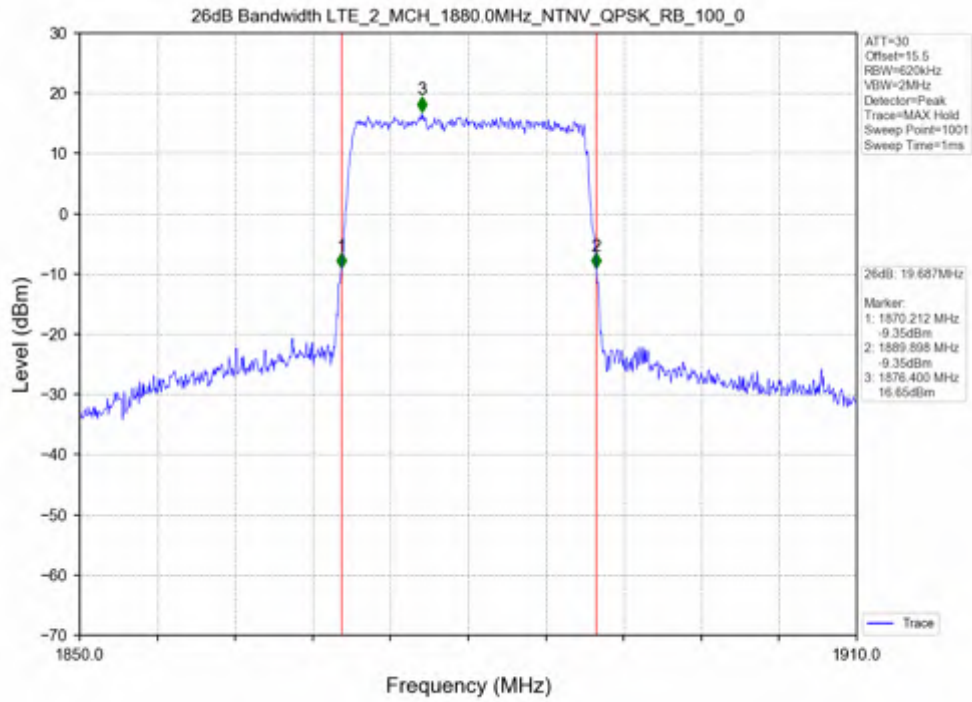

Test Mode	RB Allocation		99% Occupied Bandwidth (MHz)			Limit	Verdict
	Size	Offset	LCH	MCH	HCH		
QPSK	100	0	18.161	18.093	18.134	N/A	PASS
16QAM	100	0	18.151	18.050	18.212	N/A	PASS

Test Band: 2 _ 20MHz Bandwidth							
Test Mode	RB Allocation		26dB Bandwidth (MHz)			Limit	Verdict
	Size	Offset	LCH	MCH	HCH		
QPSK	100	0	19.911	19.687	19.676	N/A	PASS
16QAM	100	0	19.725	19.793	19.725	N/A	PASS