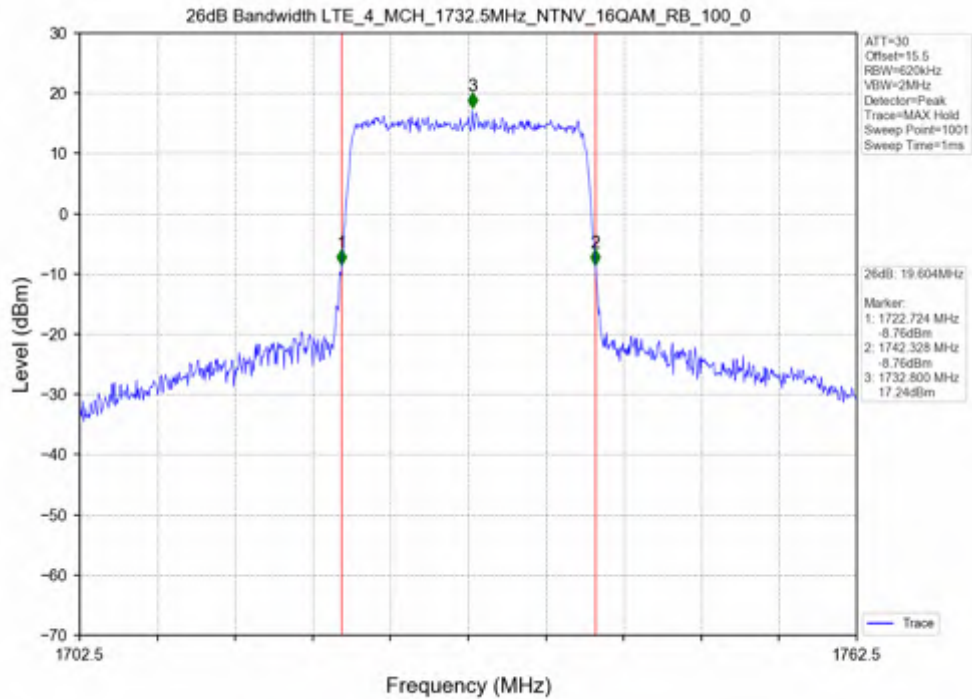

Test Mode	RB Allocation		99% Occupied Bandwidth (MHz)			Limit	Verdict
	Size	Offset	LCH	MCH	HCH		
QPSK	100	0	18.059	18.074	18.099	N/A	PASS
16QAM	100	0	18.074	18.087	18.113	N/A	PASS

Test Band: 4 _ 20MHz Bandwidth							Limit	Verdict
Test Mode	RB Allocation		26dB Bandwidth (MHz)					
	Size	Offset	LCH	MCH	HCH			
QPSK	100	0	19.792	19.828	19.690	N/A	PASS	
16QAM	100	0	19.743	19.604	19.729	N/A	PASS	