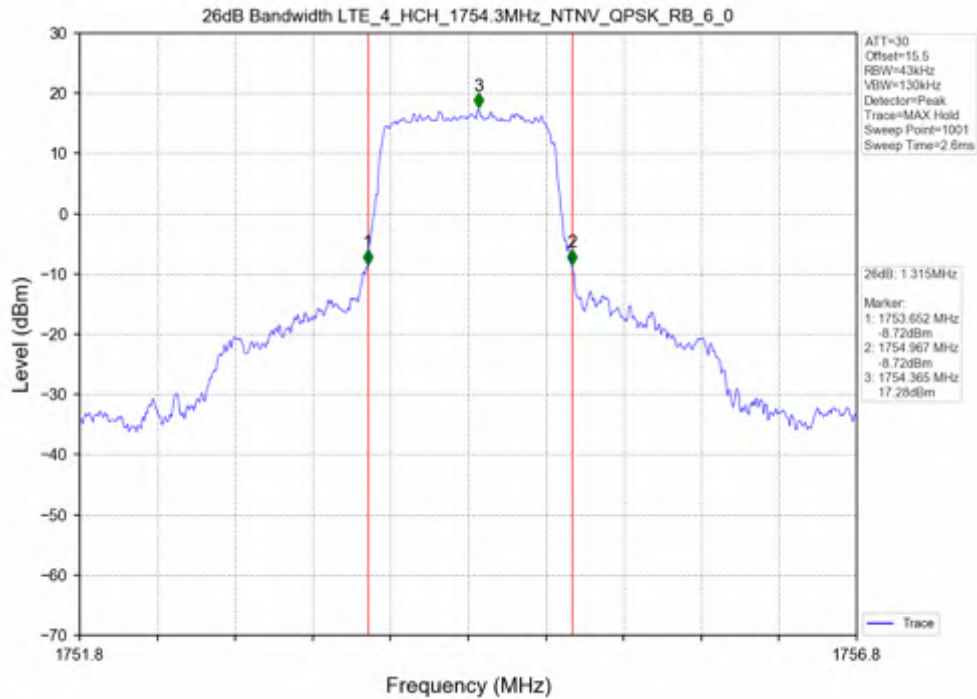

Test Mode	RB Allocation		99% Occupied Bandwidth (MHz)			Limit	Verdict
	Size	Offset	LCH	MCH	HCH		
QPSK	15	0	2.732	2.719	2.730	N/A	PASS
16QAM	15	0	2.729	2.723	2.722	N/A	PASS