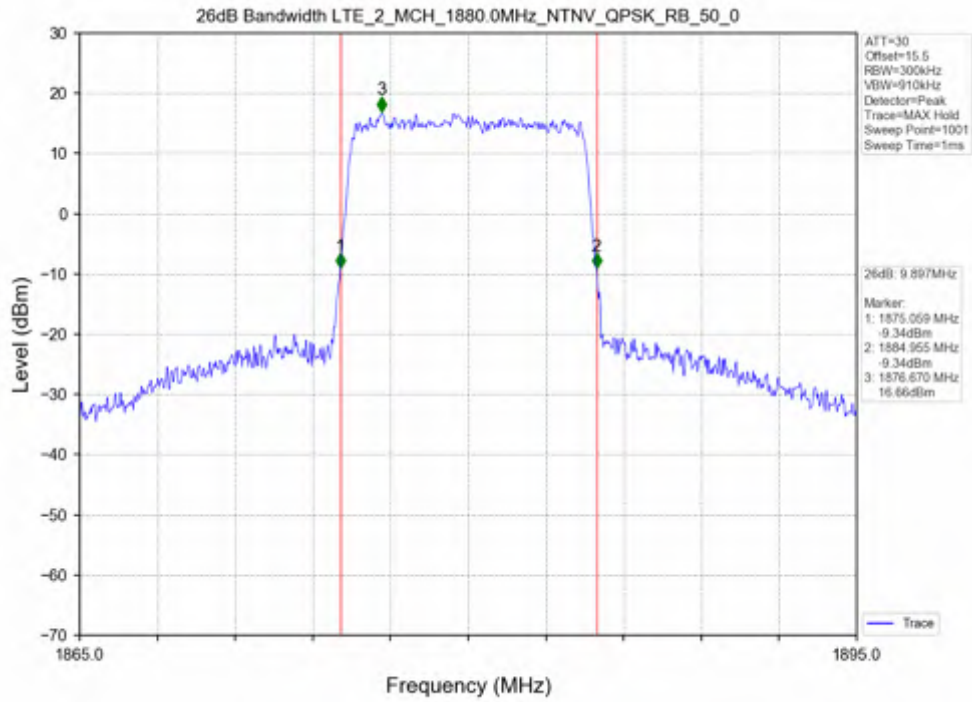

Test Mode	RB Allocation		99% Occupied Bandwidth (MHz)			Limit	Verdict
	Size	Offset	LCH	MCH	HCH		
QPSK	75	0	13.598	13.539	13.571	N/A	PASS
16QAM	75	0	13.583	13.549	13.597	N/A	PASS