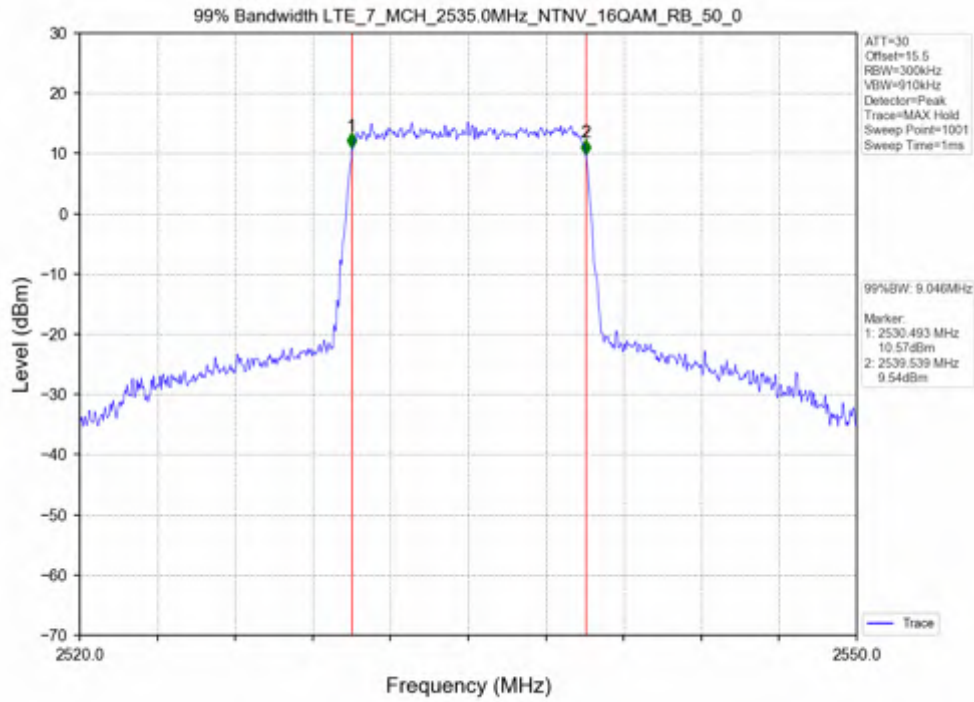

Test Band: 7_5MHz Bandwidth							
Test Mode	RB Allocation		26dB Bandwidth (MHz)			Limit	Verdict
	Size	Offset	LCH	MCH	HCH		
QPSK	25	0	4.985	5.011	5.025	N/A	PASS
16QAM	25	0	5.082	5.038	5.008	N/A	PASS

Test Mode	RB Allocation		99% Occupied Bandwidth (MHz)			Limit	Verdict
	Size	Offset	LCH	MCH	HCH		
QPSK	50	0	9.073	9.078	9.079	N/A	PASS
16QAM	50	0	9.065	9.046	9.059	N/A	PASS