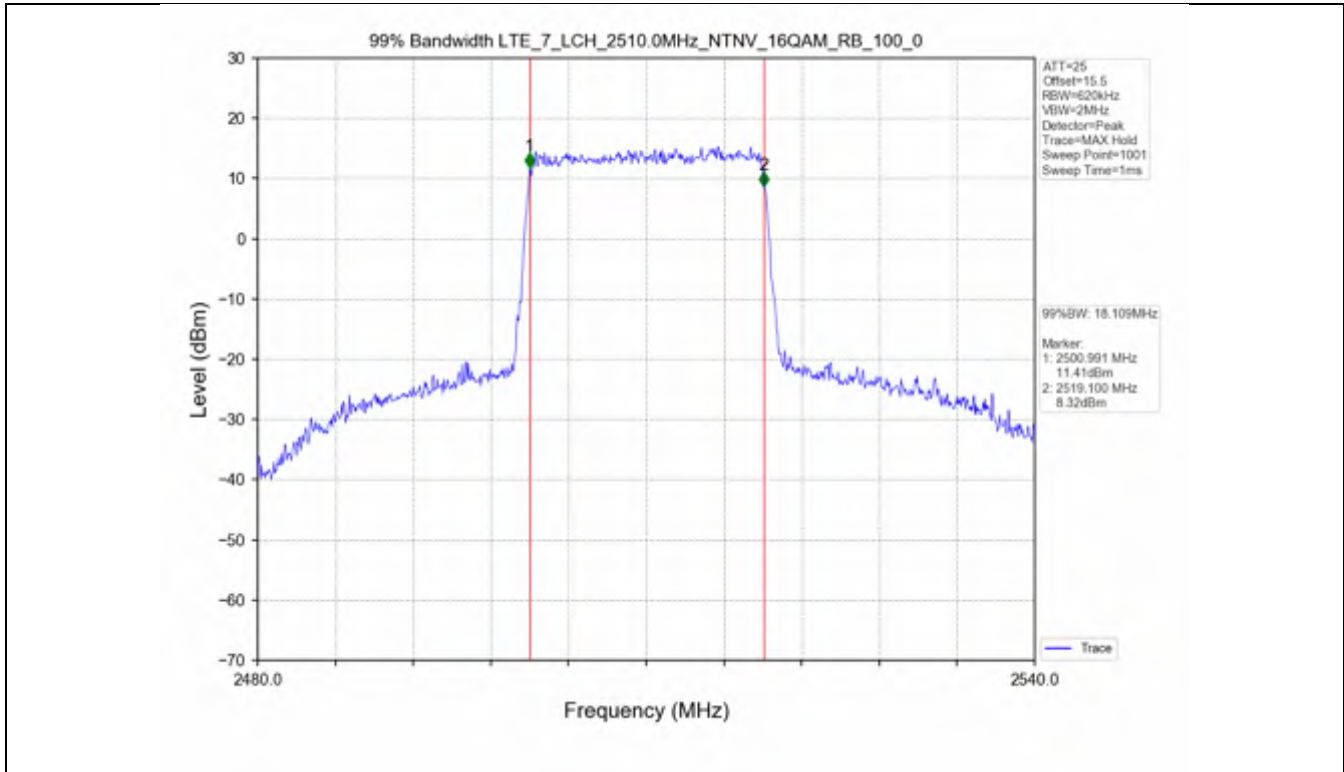

Test Mode	RB Allocation		99% Occupied Bandwidth (MHz)			Limit	Verdict
	Size	Offset	LCH	MCH	HCH		
QPSK	100	0	18.080	18.142	18.113	N/A	PASS
16QAM	100	0	18.109	18.116	18.155	N/A	PASS