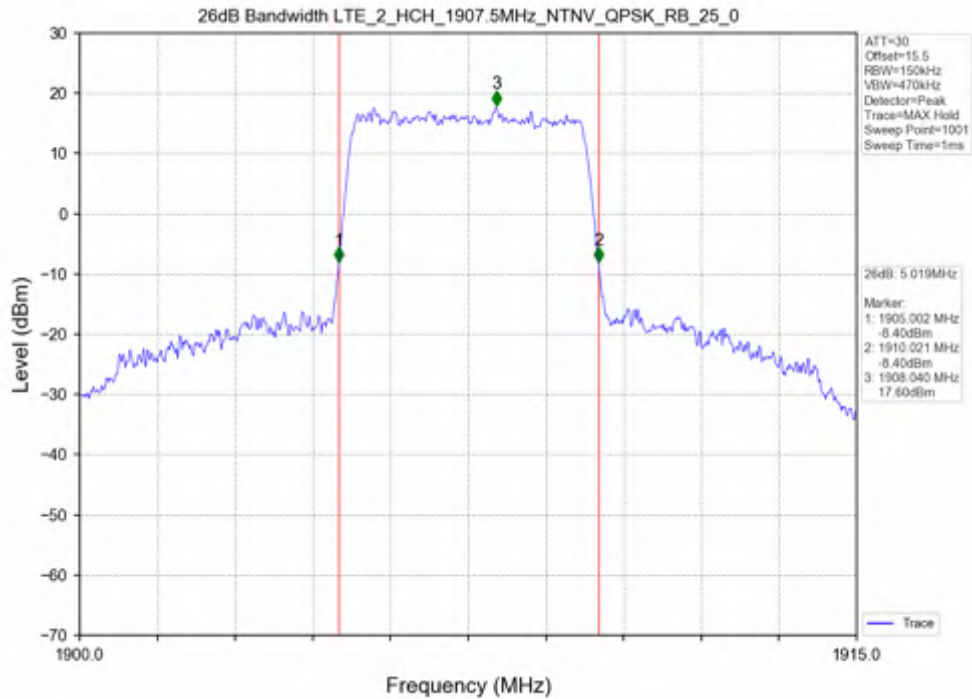

Test Mode	RB Allocation		99% Occupied Bandwidth (MHz)			Limit	Verdict
	Size	Offset	LCH	MCH	HCH		
QPSK	25	0	4.544	4.527	4.549	N/A	PASS
16QAM	25	0	4.545	4.554	4.533	N/A	PASS

Test Band: 2_ 5MHz Bandwidth							
Test Mode	RB Allocation		26dB Bandwidth (MHz)			Limit	Verdict
	Size	Offset	LCH	MCH	HCH		
QPSK	25	0	5.007	5.032	5.019	N/A	PASS
16QAM	25	0	5.037	5.012	5.012	N/A	PASS