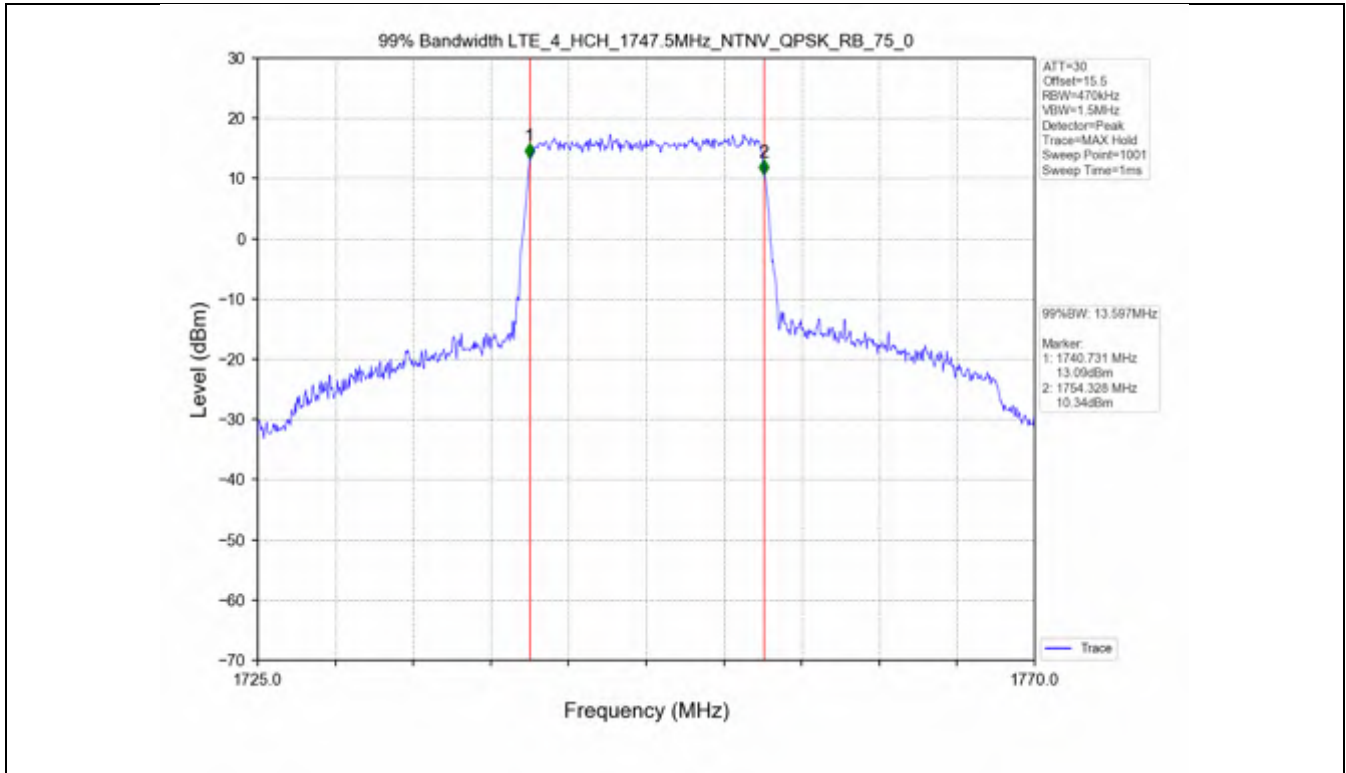

Test Band: 4 _ 15MHz Bandwidth							
Test Mode	RB Allocation		26dB Bandwidth (MHz)			Limit	Verdict
	Size	Offset	LCH	MCH	HCH		
QPSK	75	0	14.919	14.822	14.900	N/A	PASS
16QAM	75	0	14.880	14.961	14.928	N/A	PASS