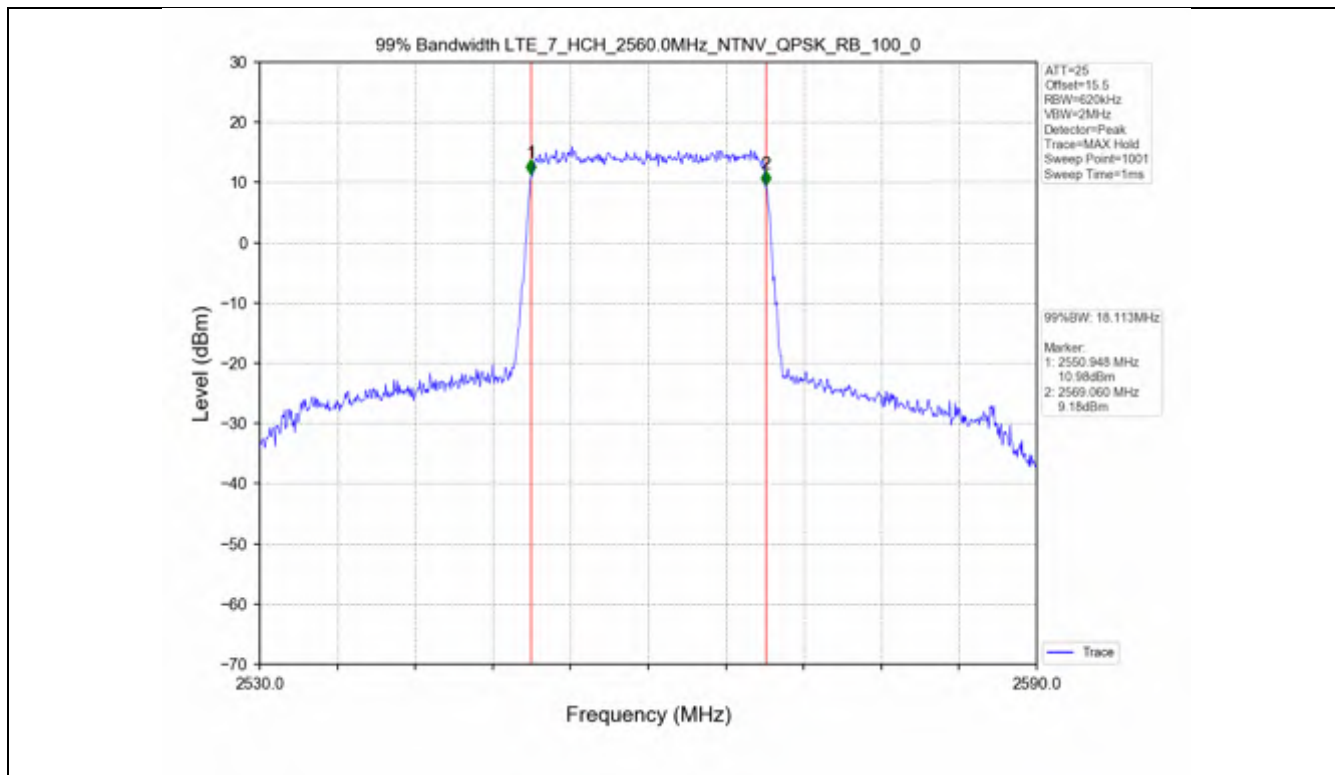

Test Band: 7 _ 20MHz Bandwidth							
Test Mode	RB Allocation		26dB Bandwidth (MHz)			Limit	Verdict
	Size	Offset	LCH	MCH	HCH		
QPSK	100	0	19.727	19.626	19.750	N/A	PASS
16QAM	100	0	19.729	19.722	19.738	N/A	PASS