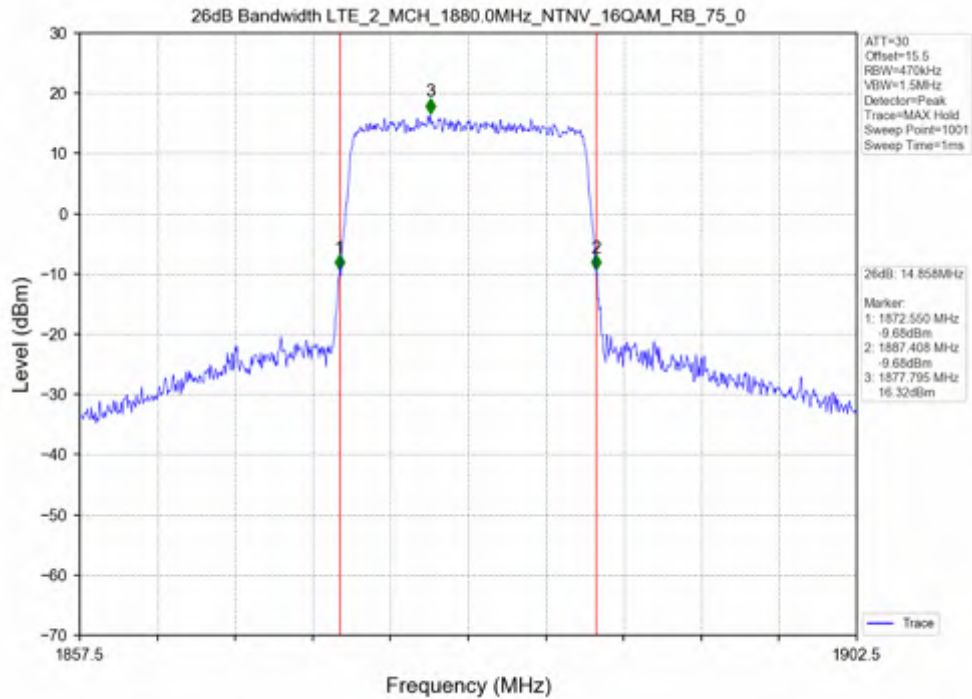

Test Mode	RB Allocation		99% Occupied Bandwidth (MHz)			Limit	Verdict
	Size	Offset	LCH	MCH	HCH		
QPSK	75	0	13.598	13.539	13.571	N/A	PASS
16QAM	75	0	13.583	13.549	13.597	N/A	PASS

Test Band: 2 _ 15MHz Bandwidth							
Test Mode	RB Allocation		26dB Bandwidth (MHz)			Limit	Verdict
	Size	Offset	LCH	MCH	HCH		
QPSK	75	0	14.910	14.865	14.902	N/A	PASS
16QAM	75	0	14.864	14.858	15.156	N/A	PASS