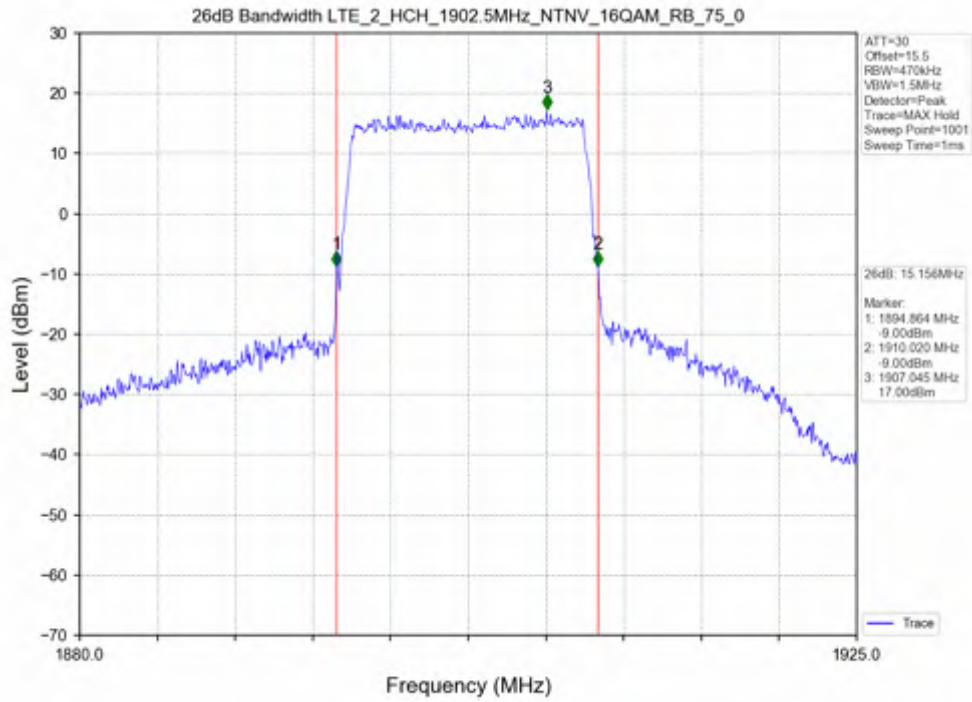

Test Mode	RB Allocation		99% Occupied Bandwidth (MHz)			Limit	Verdict
	Size	Offset	LCH	MCH	HCH		
QPSK	75	0	13.598	13.539	13.571	N/A	PASS
16QAM	75	0	13.583	13.549	13.597	N/A	PASS

Test Band: 2 _ 15MHz Bandwidth							
Test Mode	RB Allocation		26dB Bandwidth (MHz)			Limit	Verdict
	Size	Offset	LCH	MCH	HCH		
QPSK	75	0	14.910	14.865	14.902	N/A	PASS
16QAM	75	0	14.864	14.858	15.156	N/A	PASS