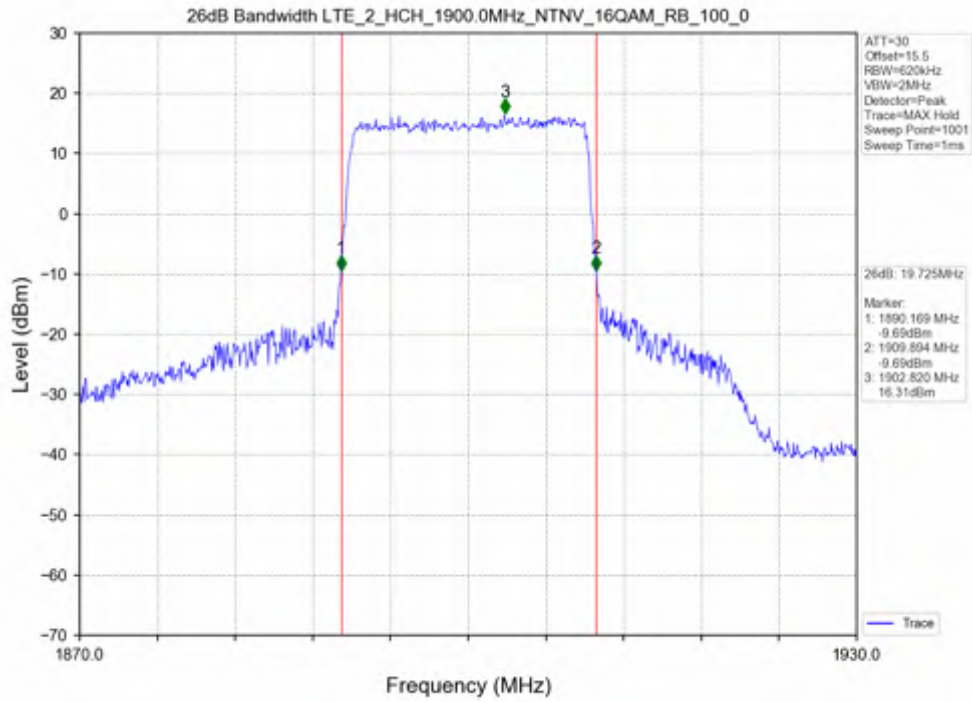

Test Mode	RB Allocation		99% Occupied Bandwidth (MHz)			Limit	Verdict
	Size	Offset	LCH	MCH	HCH		
QPSK	100	0	18.161	18.093	18.134	N/A	PASS
16QAM	100	0	18.151	18.050	18.212	N/A	PASS

Test Band: 2 _ 20MHz Bandwidth							
Test Mode	RB Allocation		26dB Bandwidth (MHz)			Limit	Verdict
	Size	Offset	LCH	MCH	HCH		
QPSK	100	0	19.911	19.687	19.676	N/A	PASS
16QAM	100	0	19.725	19.793	19.725	N/A	PASS