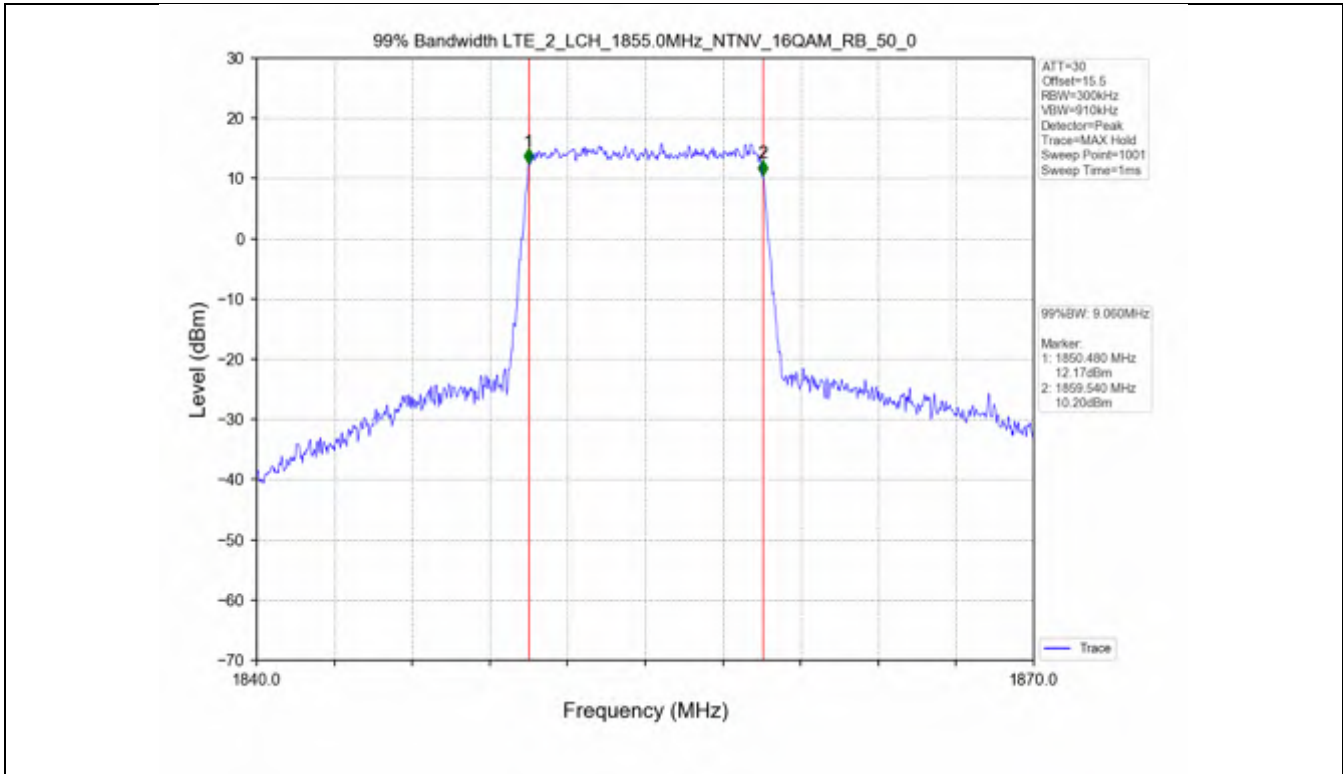

Test Mode	RB Allocation		99% Occupied Bandwidth (MHz)			Limit	Verdict
	Size	Offset	LCH	MCH	HCH		
QPSK	50	0	9.070	9.029	9.046	N/A	PASS
16QAM	50	0	9.060	9.029	9.039	N/A	PASS