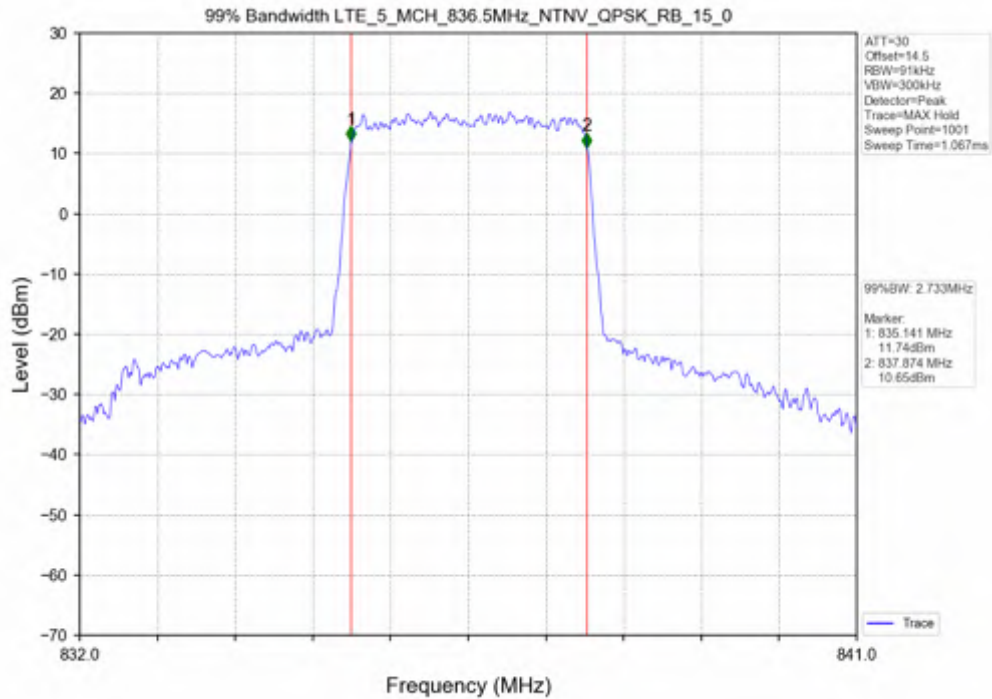

3.2 Test Graph

Test Band: 5_ 3MHz Bandwidth

Test Mode	RB Allocation		99% Occupied Bandwidth (MHz)			Limit	Verdict
	Size	Offset	LCH	MCH	HCH		
QPSK	15	0	2.727	2.733	2.724	N/A	PASS
16QAM	15	0	2.712	2.728	2.715	N/A	PASS