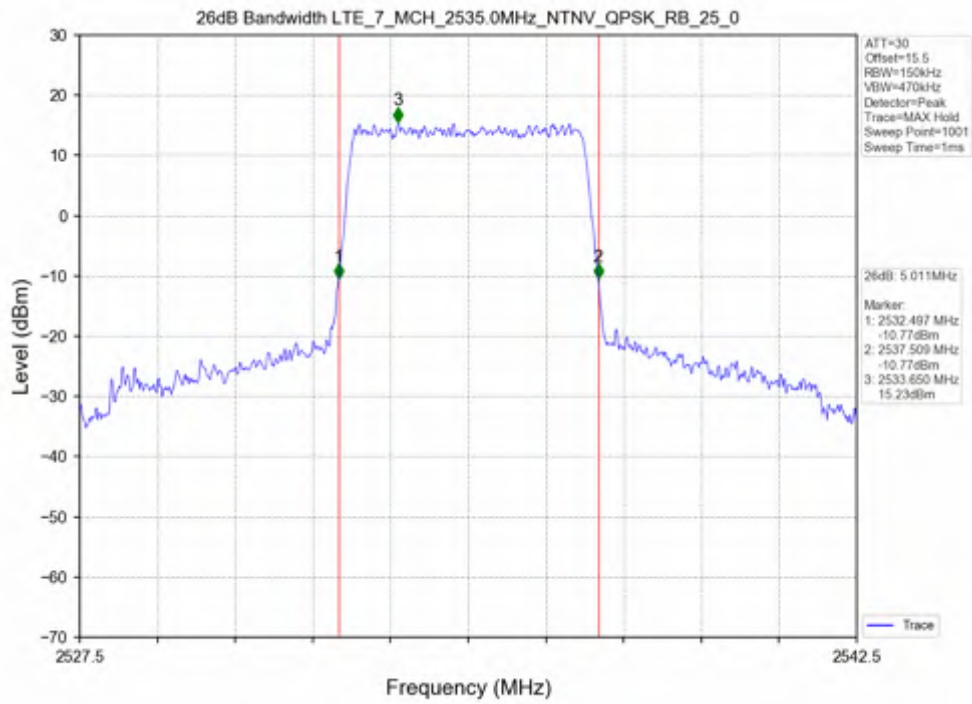

Test Mode	RB Allocation		99% Occupied Bandwidth (MHz)			Limit	Verdict
	Size	Offset	LCH	MCH	HCH		
QPSK	50	0	9.073	9.078	9.079	N/A	PASS
16QAM	50	0	9.065	9.046	9.059	N/A	PASS