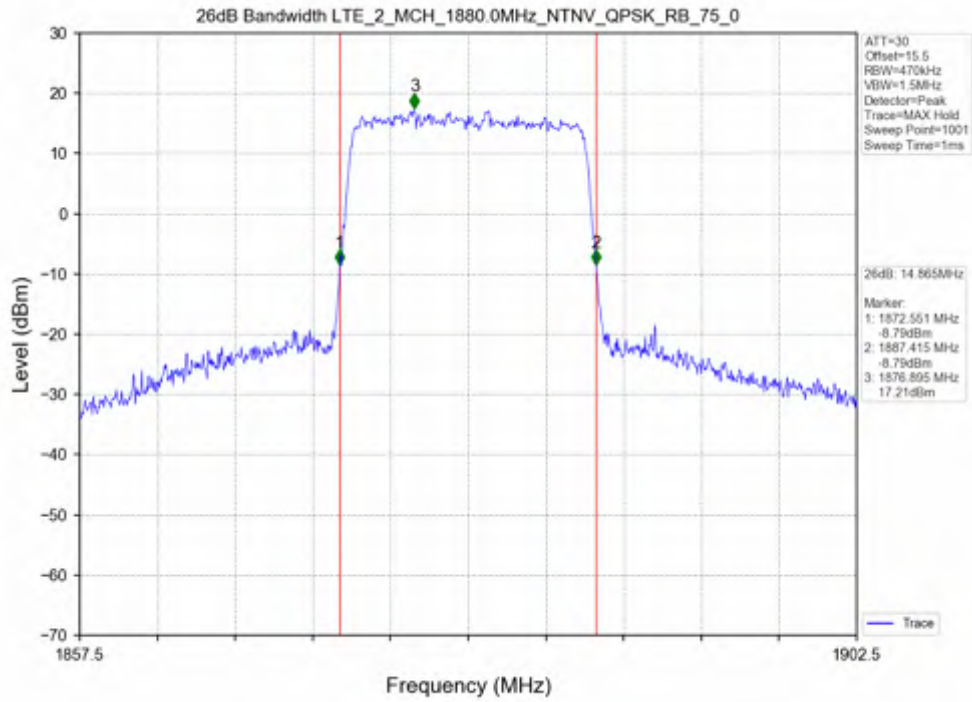

Test Mode	RB Allocation		99% Occupied Bandwidth (MHz)			Limit	Verdict
	Size	Offset	LCH	MCH	HCH		
QPSK	75	0	13.598	13.539	13.571	N/A	PASS
16QAM	75	0	13.583	13.549	13.597	N/A	PASS

Test Band: 2 _ 15MHz Bandwidth							
Test Mode	RB Allocation		26dB Bandwidth (MHz)			Limit	Verdict
	Size	Offset	LCH	MCH	HCH		
QPSK	75	0	14.910	14.865	14.902	N/A	PASS
16QAM	75	0	14.864	14.858	15.156	N/A	PASS