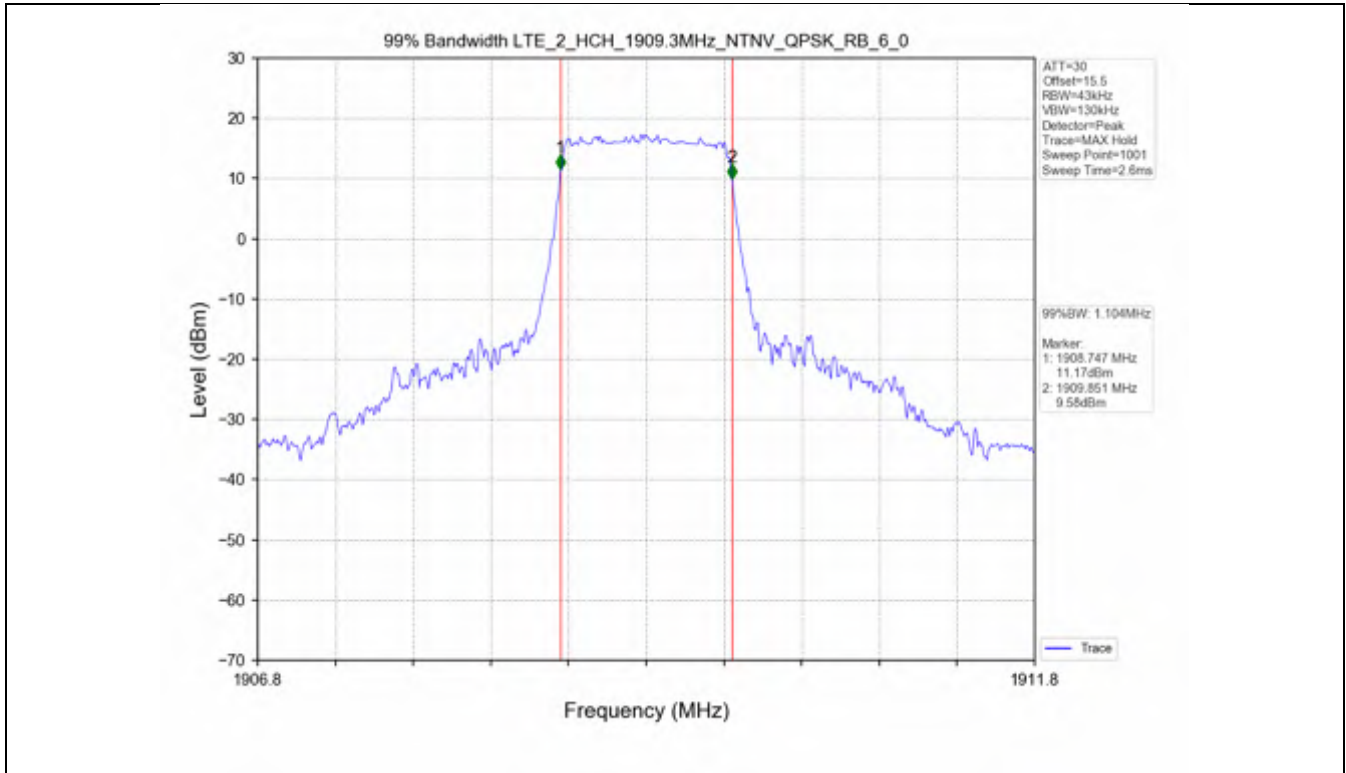

Test Band: 2_ 1.4MHz Bandwidth							
Test Mode	RB Allocation		26dB Bandwidth (MHz)			Limit	Verdict
	Size	Offset	LCH	MCH	HCH		
QPSK	6	0	1.322	1.328	1.323	N/A	PASS
16QAM	6	0	1.320	1.316	1.300	N/A	PASS