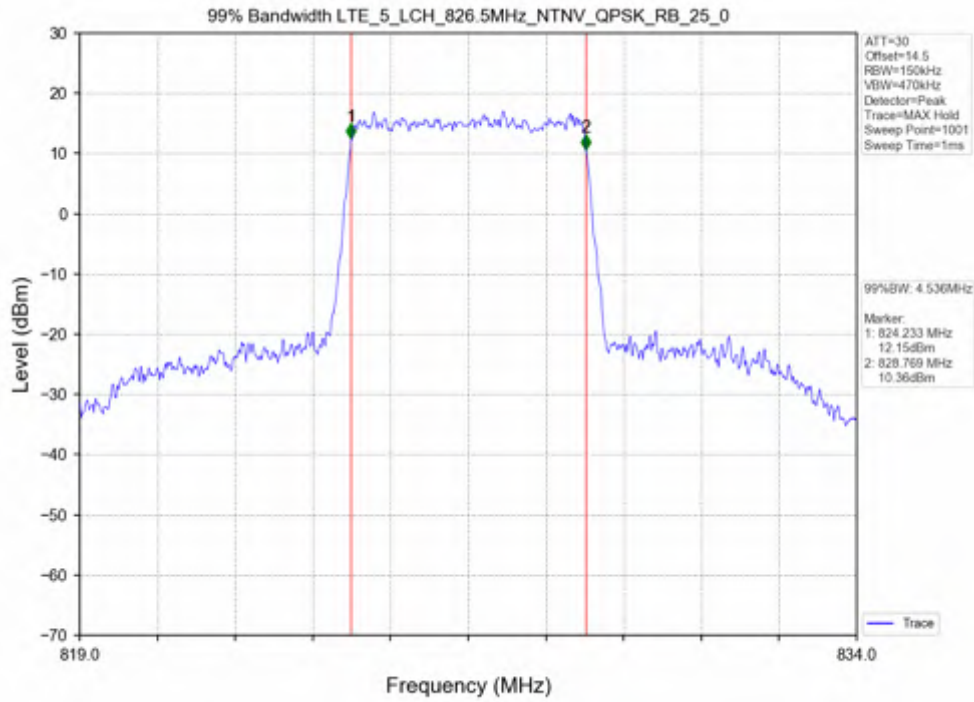

Test Band: 5_ 3MHz Bandwidth							
Test Mode	RB Allocation		26dB Bandwidth (MHz)			Limit	Verdict
	Size	Offset	LCH	MCH	HCH		
QPSK	15	0	3.002	2.985	2.991	N/A	PASS
16QAM	15	0	2.997	2.999	2.983	N/A	PASS

Test Mode	RB Allocation		99% Occupied Bandwidth (MHz)			Limit	Verdict
	Size	Offset	LCH	MCH	HCH		
QPSK	25	0	4.536	4.538	4.553	N/A	PASS
16QAM	25	0	4.544	4.551	4.538	N/A	PASS