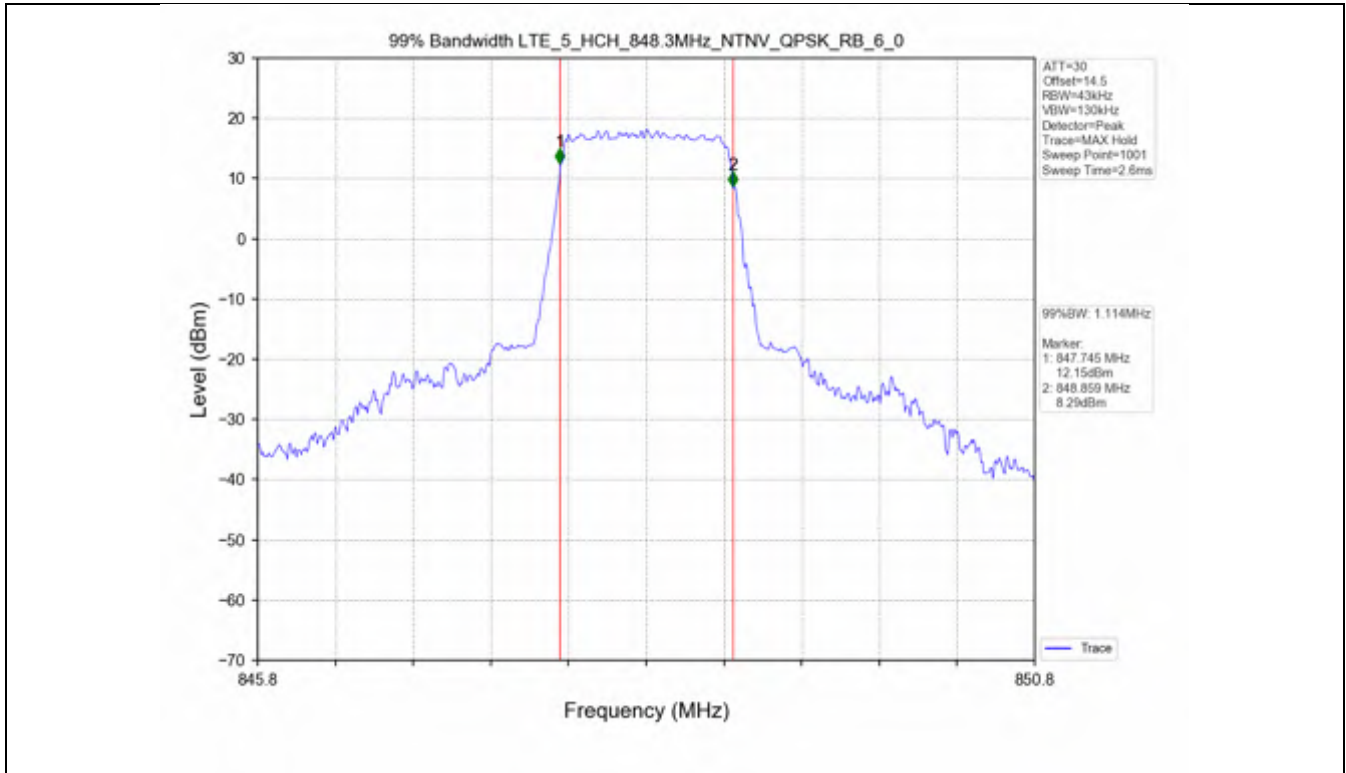

Test Band: 5_ 1.4MHz Bandwidth							
Test Mode	RB Allocation		26dB Bandwidth (MHz)			Limit	Verdict
	Size	Offset	LCH	MCH	HCH		
QPSK	6	0	1.320	1.323	1.318	N/A	PASS
16QAM	6	0	1.324	1.319	1.318	N/A	PASS

3.2 Test Graph