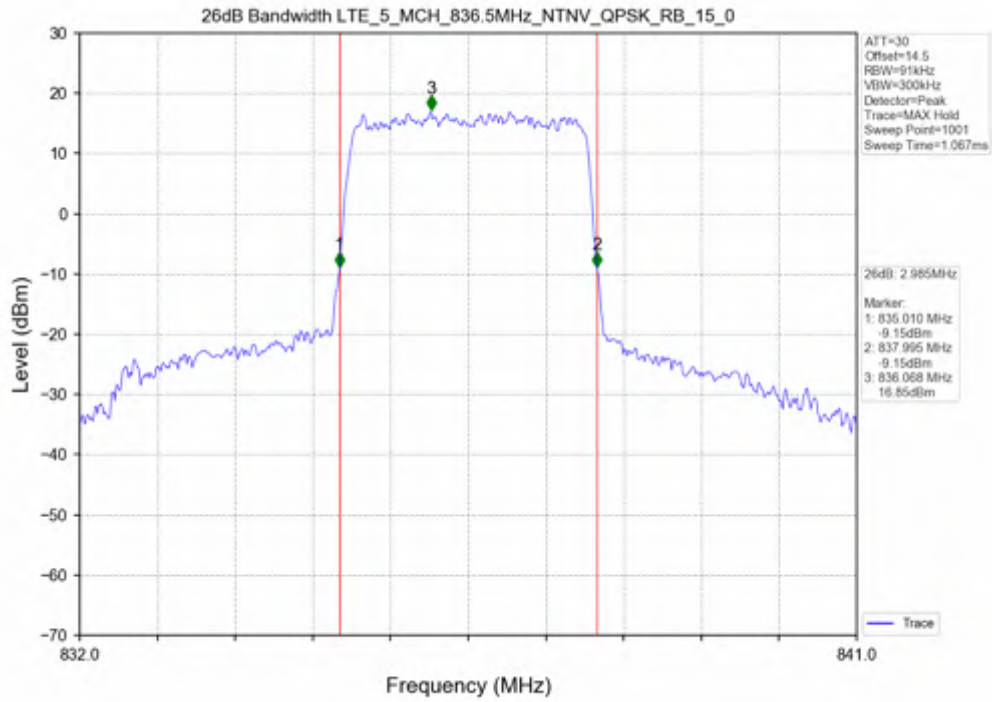

Test Mode	RB Allocation		99% Occupied Bandwidth (MHz)			Limit	Verdict
	Size	Offset	LCH	MCH	HCH		
QPSK	25	0	4.536	4.538	4.553	N/A	PASS
16QAM	25	0	4.544	4.551	4.538	N/A	PASS