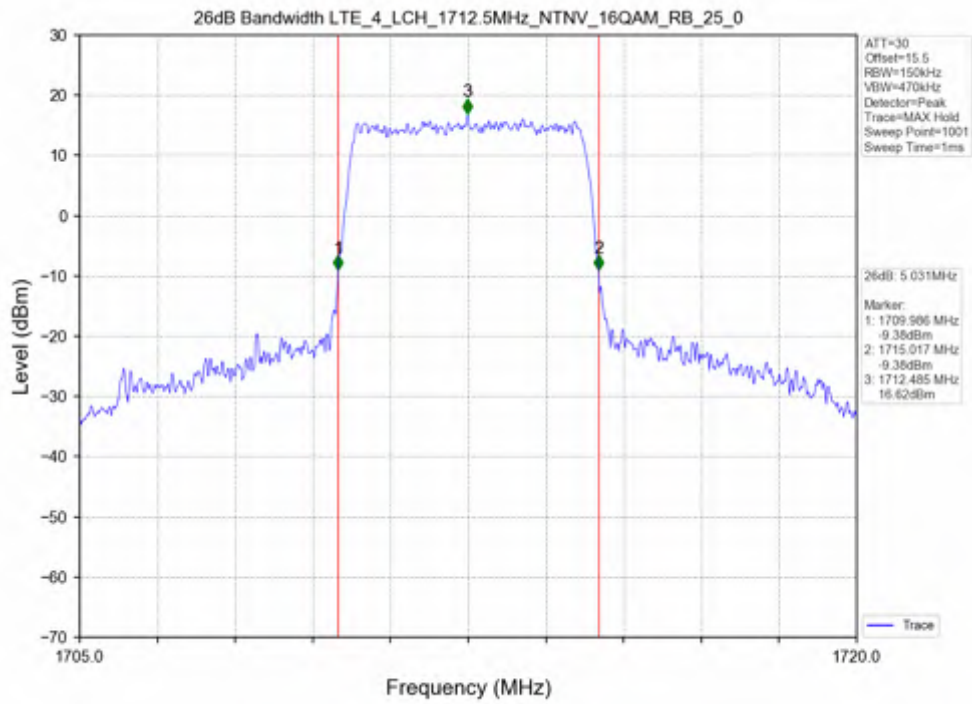

Test Mode	RB Allocation		99% Occupied Bandwidth (MHz)			Limit	Verdict
	Size	Offset	LCH	MCH	HCH		
QPSK	25	0	4.533	4.543	4.557	N/A	PASS
16QAM	25	0	4.537	4.549	4.534	N/A	PASS

Test Band: 4_5MHz Bandwidth							
Test Mode	RB Allocation		26dB Bandwidth (MHz)			Limit	Verdict
	Size	Offset	LCH	MCH	HCH		
QPSK	25	0	4.980	5.038	5.035	N/A	PASS
16QAM	25	0	5.031	5.015	5.024	N/A	PASS