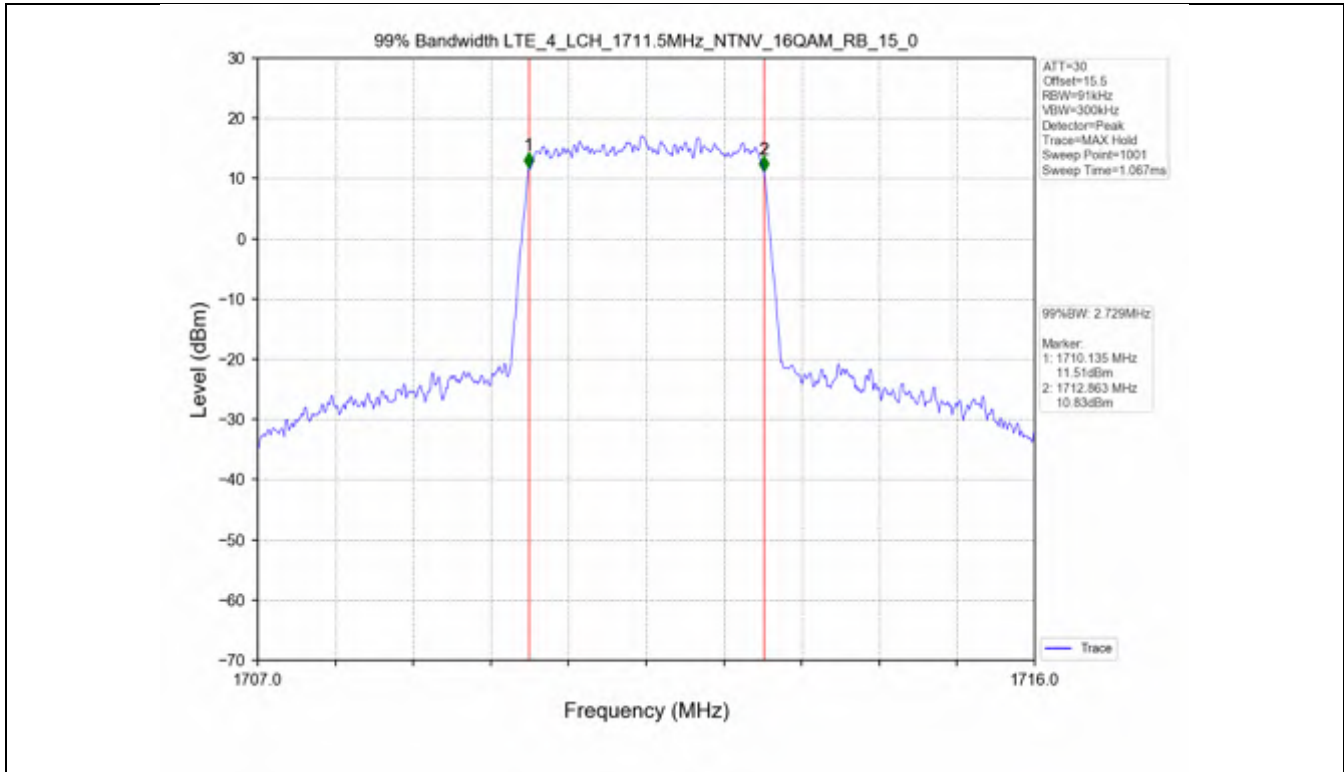

Test Mode	RB Allocation		99% Occupied Bandwidth (MHz)			Limit	Verdict
	Size	Offset	LCH	MCH	HCH		
QPSK	15	0	2.732	2.719	2.730	N/A	PASS
16QAM	15	0	2.729	2.723	2.722	N/A	PASS