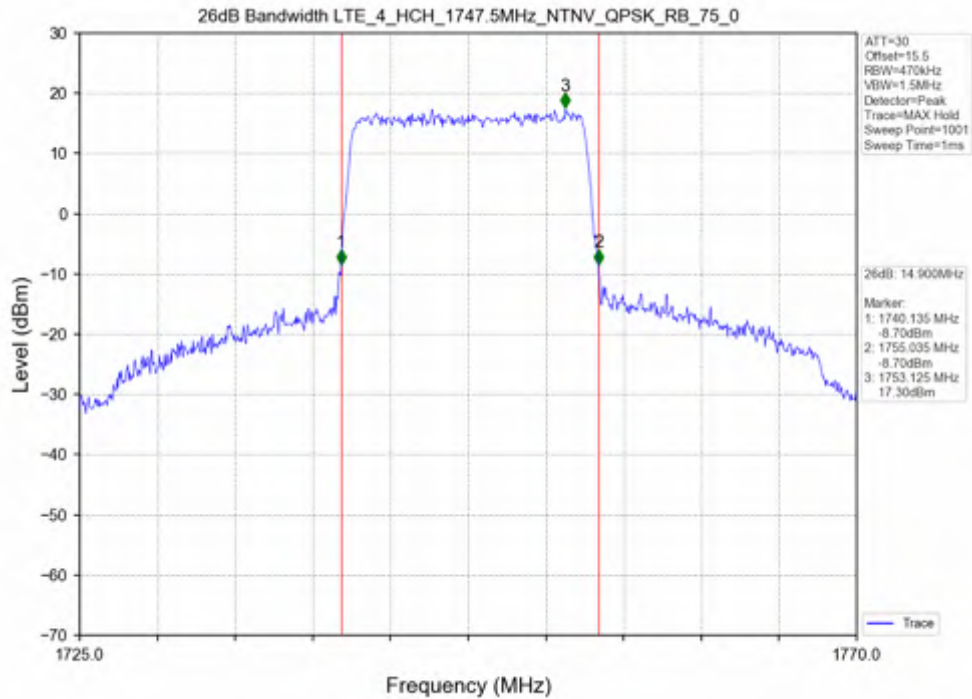

Test Mode	RB Allocation		99% Occupied Bandwidth (MHz)			Limit	Verdict
	Size	Offset	LCH	MCH	HCH		
QPSK	75	0	13.564	13.572	13.597	N/A	PASS
16QAM	75	0	13.568	13.596	13.606	N/A	PASS

Test Band: 4 _ 15MHz Bandwidth							
Test Mode	RB Allocation		26dB Bandwidth (MHz)			Limit	Verdict
	Size	Offset	LCH	MCH	HCH		
QPSK	75	0	14.919	14.822	14.900	N/A	PASS
16QAM	75	0	14.880	14.961	14.928	N/A	PASS