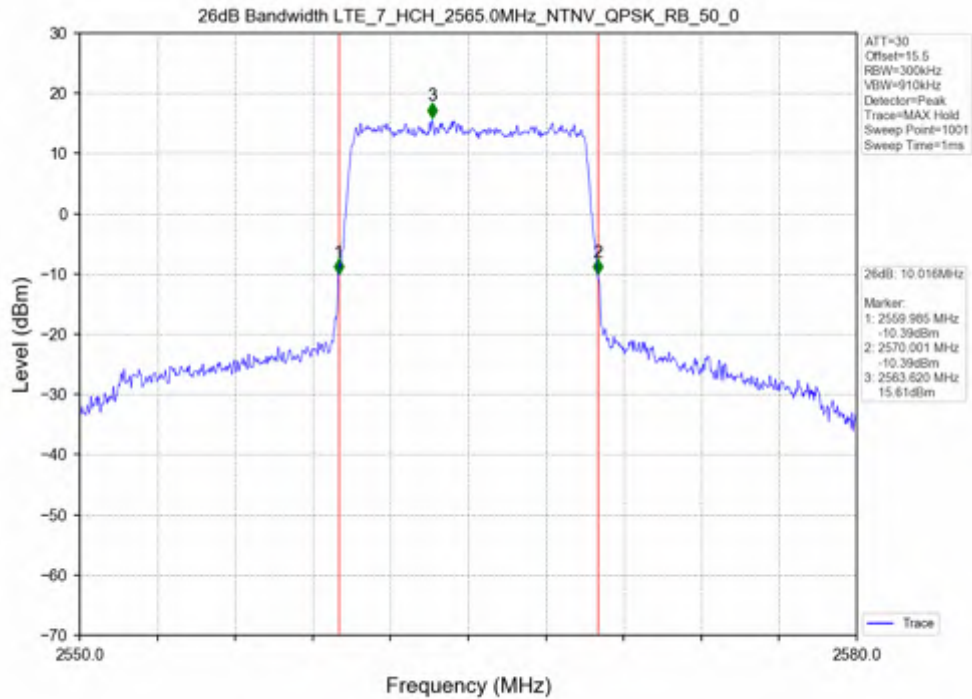

Test Mode	RB Allocation		99% Occupied Bandwidth (MHz)			Limit	Verdict
	Size	Offset	LCH	MCH	HCH		
QPSK	75	0	13.590	13.563	13.609	N/A	PASS
16QAM	75	0	13.596	13.601	13.621	N/A	PASS