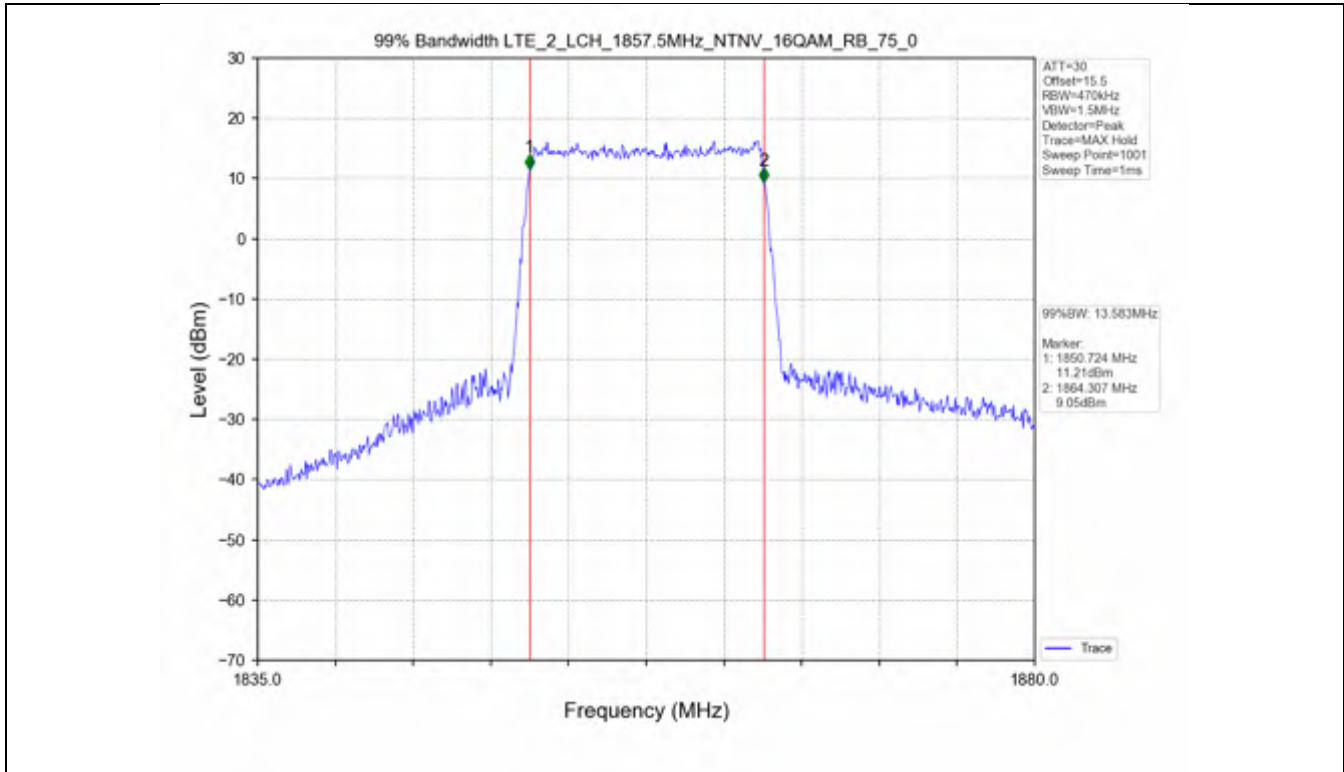

Test Mode	RB Allocation		99% Occupied Bandwidth (MHz)			Limit	Verdict
	Size	Offset	LCH	MCH	HCH		
QPSK	75	0	13.598	13.539	13.571	N/A	PASS
16QAM	75	0	13.583	13.549	13.597	N/A	PASS