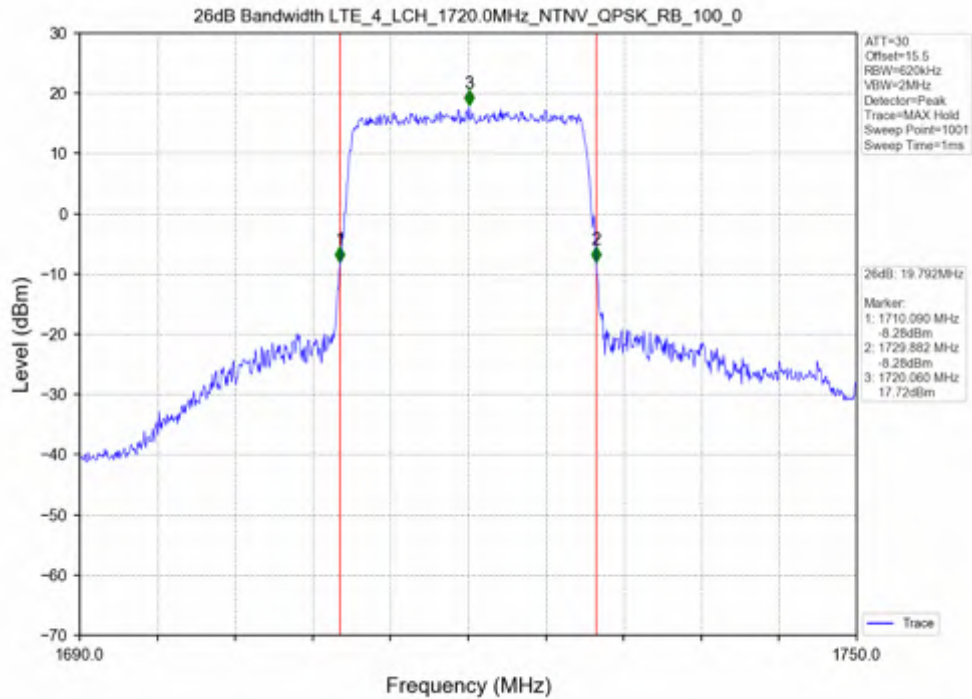

Test Mode	RB Allocation		99% Occupied Bandwidth (MHz)			Limit	Verdict
	Size	Offset	LCH	MCH	HCH		
QPSK	100	0	18.059	18.074	18.099	N/A	PASS
16QAM	100	0	18.074	18.087	18.113	N/A	PASS

Test Band: 4 _ 20MHz Bandwidth							Limit	Verdict
Test Mode	RB Allocation		26dB Bandwidth (MHz)					
	Size	Offset	LCH	MCH	HCH			
QPSK	100	0	19.792	19.828	19.690	N/A	PASS	
16QAM	100	0	19.743	19.604	19.729	N/A	PASS	