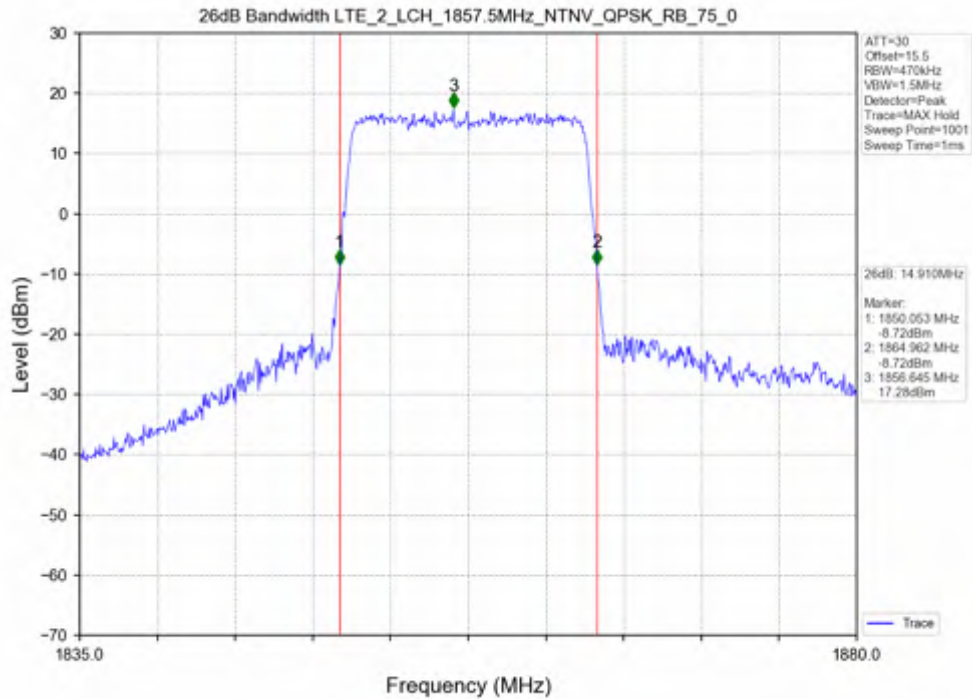

Test Mode	RB Allocation		99% Occupied Bandwidth (MHz)			Limit	Verdict
	Size	Offset	LCH	MCH	HCH		
QPSK	75	0	13.598	13.539	13.571	N/A	PASS
16QAM	75	0	13.583	13.549	13.597	N/A	PASS

Test Band: 2 _ 15MHz Bandwidth							
Test Mode	RB Allocation		26dB Bandwidth (MHz)			Limit	Verdict
	Size	Offset	LCH	MCH	HCH		
QPSK	75	0	14.910	14.865	14.902	N/A	PASS
16QAM	75	0	14.864	14.858	15.156	N/A	PASS