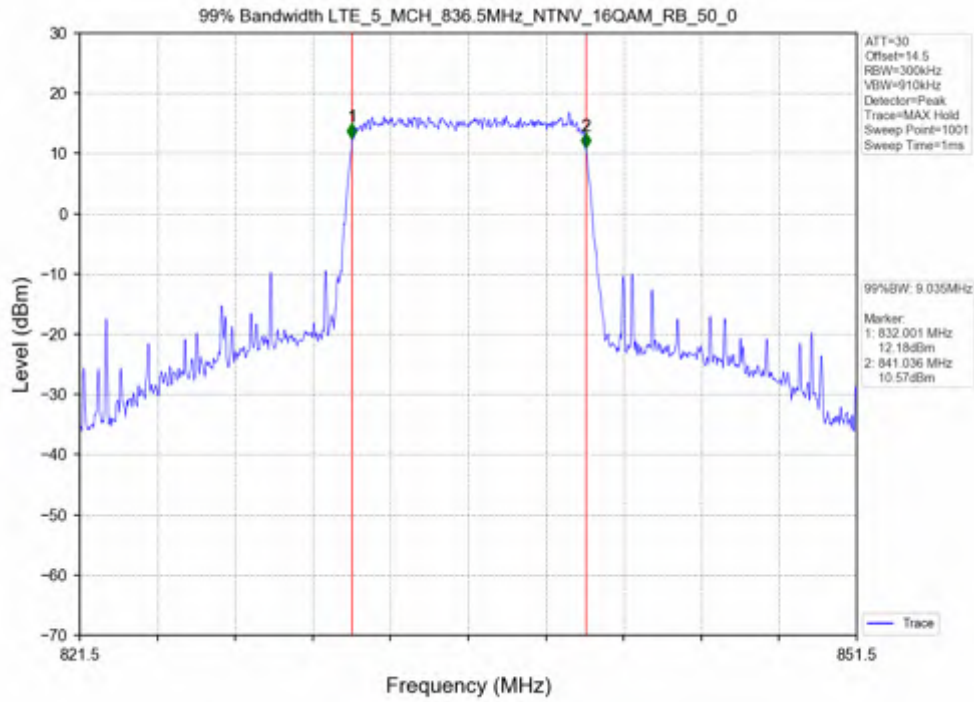

Test Band: 5_5MHz Bandwidth							
Test Mode	RB Allocation		26dB Bandwidth (MHz)			Limit	Verdict
	Size	Offset	LCH	MCH	HCH		
QPSK	25	0	5.002	5.053	5.025	N/A	PASS
16QAM	25	0	5.039	4.991	5.033	N/A	PASS

Test Mode	RB Allocation		99% Occupied Bandwidth (MHz)			Limit	Verdict
	Size	Offset	LCH	MCH	HCH		
QPSK	50	0	9.060	9.040	9.044	N/A	PASS
16QAM	50	0	9.072	9.035	9.068	N/A	PASS