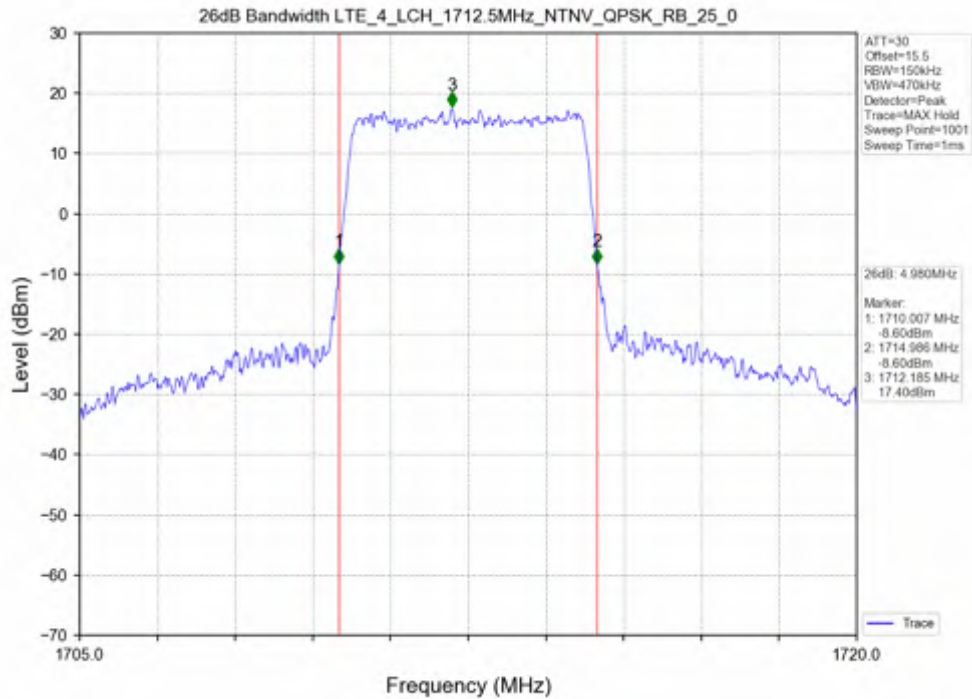

Test Mode	RB Allocation		99% Occupied Bandwidth (MHz)			Limit	Verdict
	Size	Offset	LCH	MCH	HCH		
QPSK	25	0	4.533	4.543	4.557	N/A	PASS
16QAM	25	0	4.537	4.549	4.534	N/A	PASS

Test Band: 4_5MHz Bandwidth							
Test Mode	RB Allocation		26dB Bandwidth (MHz)			Limit	Verdict
	Size	Offset	LCH	MCH	HCH		
QPSK	25	0	4.980	5.038	5.035	N/A	PASS
16QAM	25	0	5.031	5.015	5.024	N/A	PASS