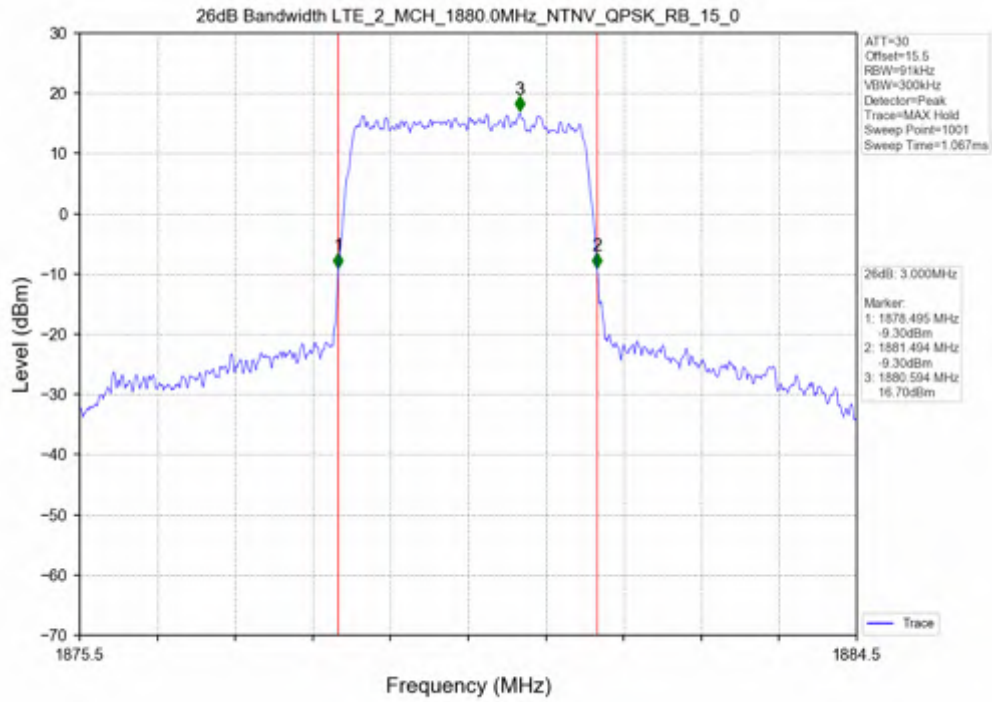

Test Band: 2_3MHz Bandwidth

Test Mode	RB Allocation		99% Occupied Bandwidth (MHz)			Limit	Verdict
	Size	Offset	LCH	MCH	HCH		
QPSK	15	0	2.730	2.720	2.728	N/A	PASS
16QAM	15	0	2.721	2.723	2.728	N/A	PASS

Test Band: 2_ 3MHz Bandwidth							
Test Mode	RB Allocation		26dB Bandwidth (MHz)			Limit	Verdict
	Size	Offset	LCH	MCH	HCH		
QPSK	15	0	2.995	3.000	2.984	N/A	PASS
16QAM	15	0	3.007	2.984	2.982	N/A	PASS