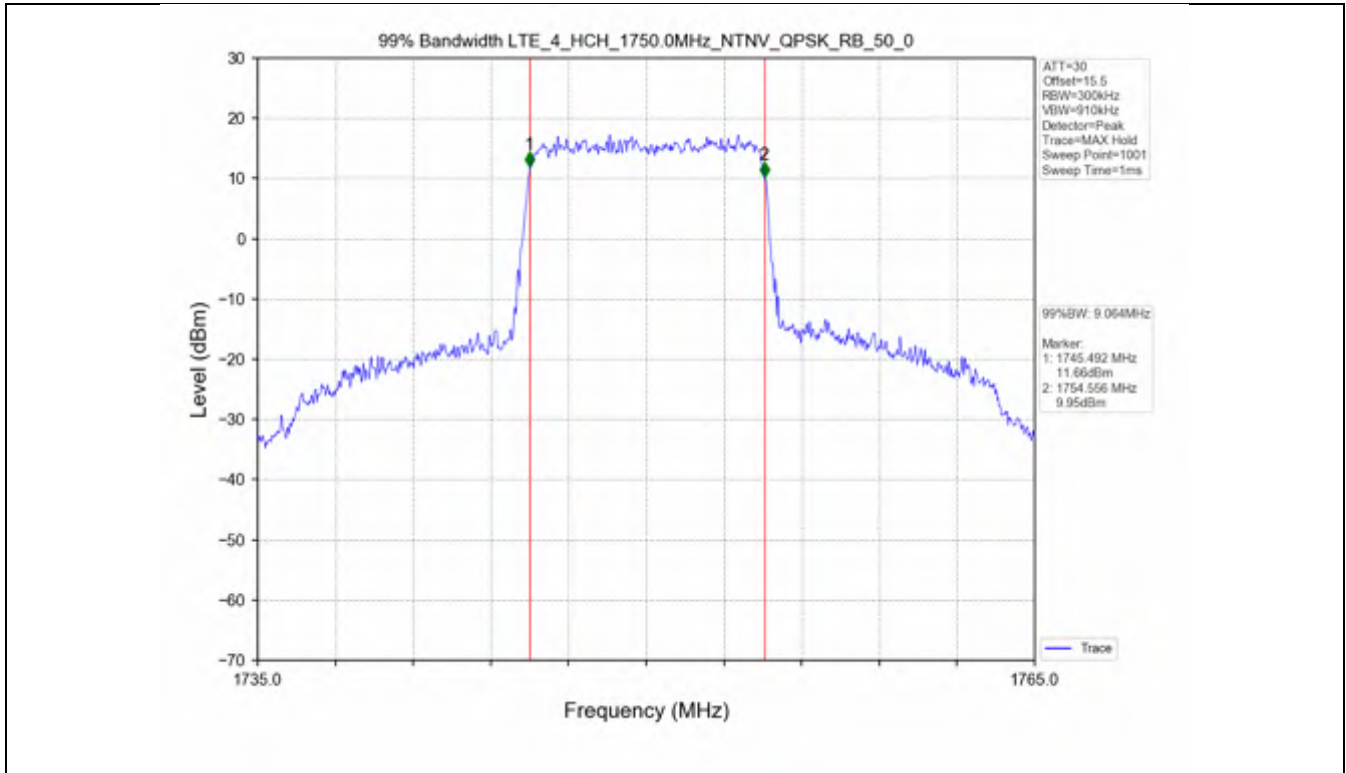

Test Band: 4 _ 10MHz Bandwidth							Limit	Verdict
Test Mode	RB Allocation		26dB Bandwidth (MHz)					
	Size	Offset	LCH	MCH	HCH			
QPSK	50	0	9.923	10.005	10.020	N/A	PASS	
16QAM	50	0	9.957	9.841	9.933	N/A	PASS