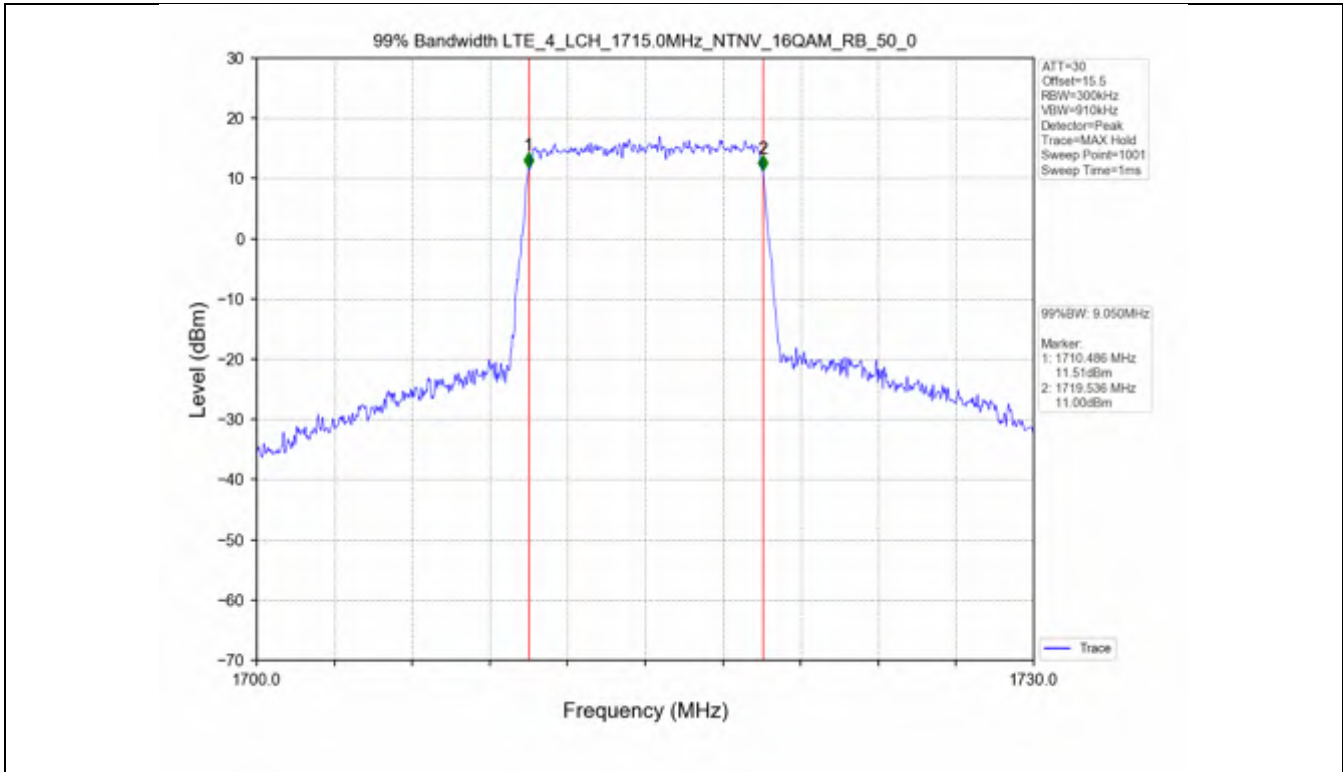

Test Mode	RB Allocation		99% Occupied Bandwidth (MHz)			Limit	Verdict
	Size	Offset	LCH	MCH	HCH		
QPSK	50	0	9.040	9.053	9.064	N/A	PASS
16QAM	50	0	9.050	9.065	9.044	N/A	PASS