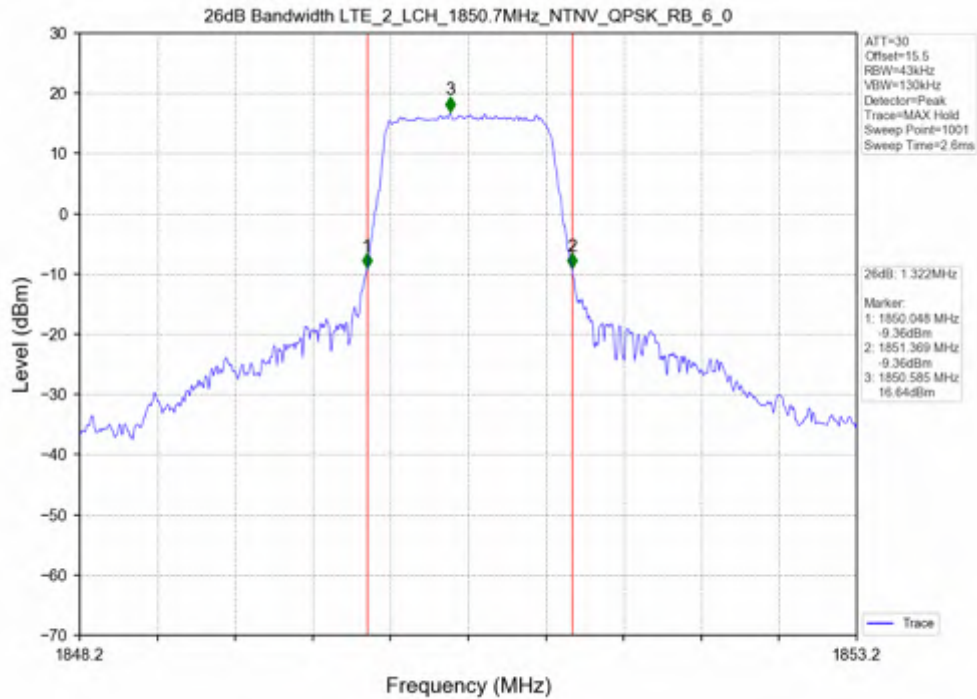

1.2 Test Graph

Test Band: 2_ 1.4MHz Bandwidth							
Test Mode	RB Allocation		26dB Bandwidth (MHz)			Limit	Verdict
	Size	Offset	LCH	MCH	HCH		
QPSK	6	0	1.322	1.328	1.323	N/A	PASS
16QAM	6	0	1.320	1.316	1.300	N/A	PASS