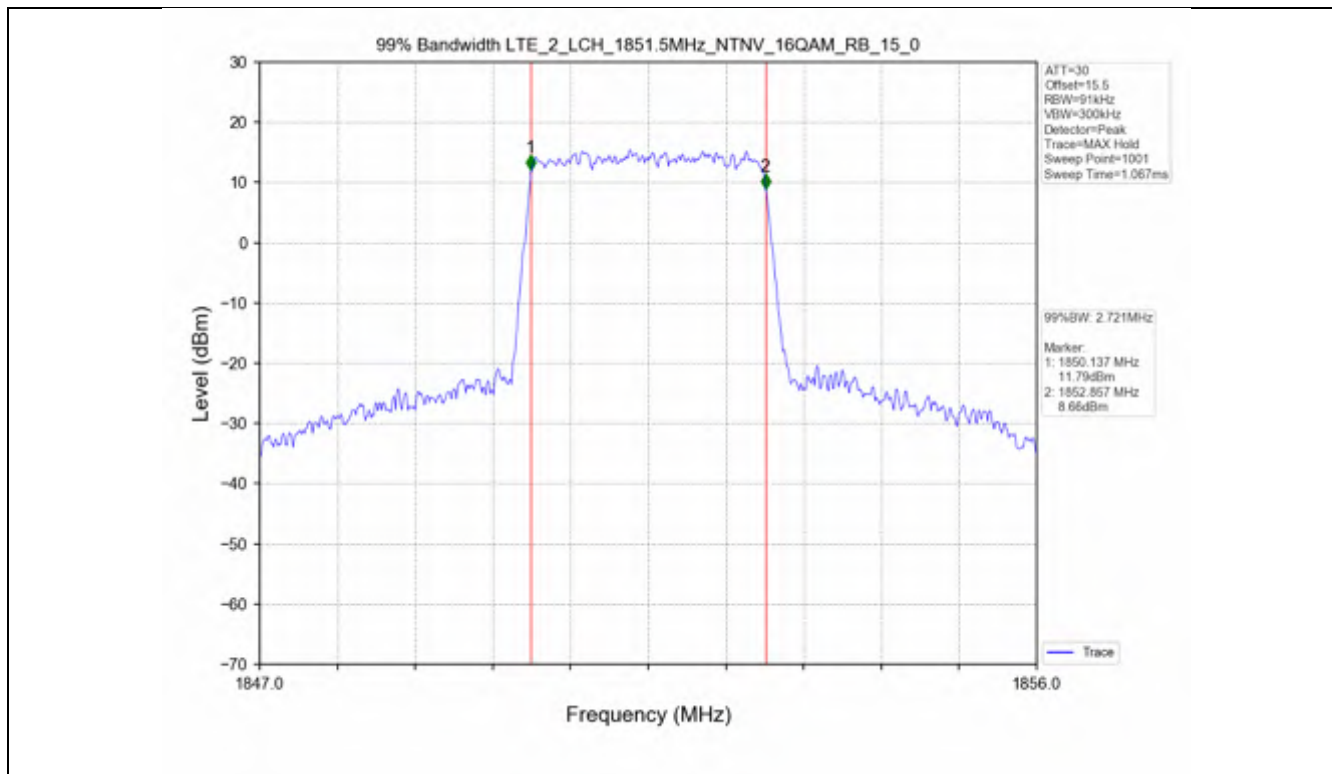

Test Mode	RB Allocation		99% Occupied Bandwidth (MHz)			Limit	Verdict
	Size	Offset	LCH	MCH	HCH		
QPSK	15	0	2.730	2.720	2.728	N/A	PASS
16QAM	15	0	2.721	2.723	2.728	N/A	PASS