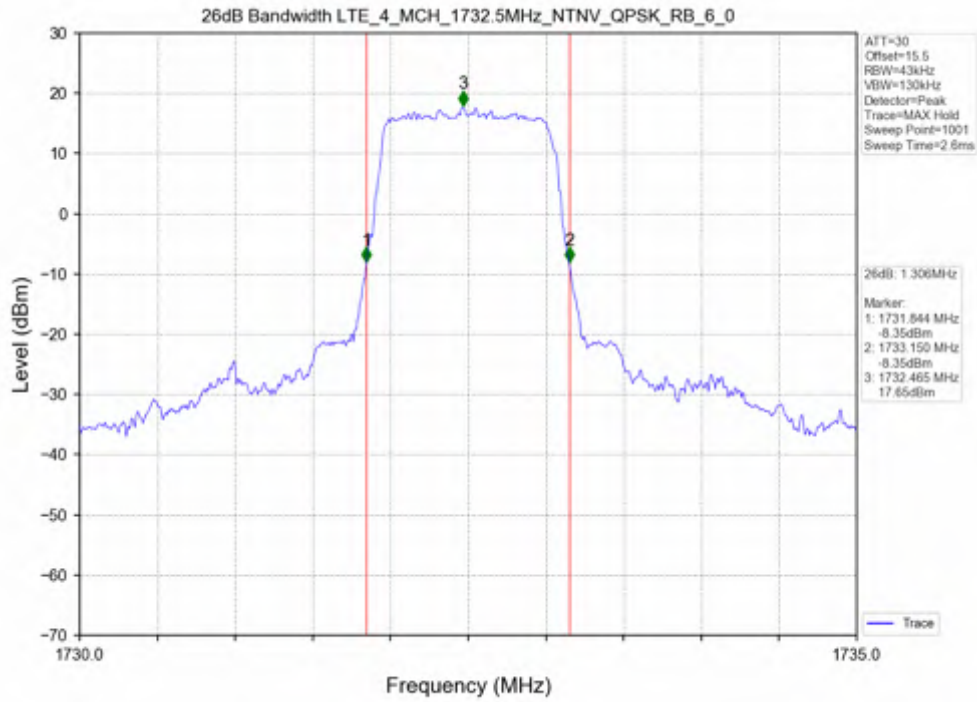

Test Mode	RB Allocation		99% Occupied Bandwidth (MHz)			Limit	Verdict
	Size	Offset	LCH	MCH	HCH		
QPSK	15	0	2.732	2.719	2.730	N/A	PASS
16QAM	15	0	2.729	2.723	2.722	N/A	PASS