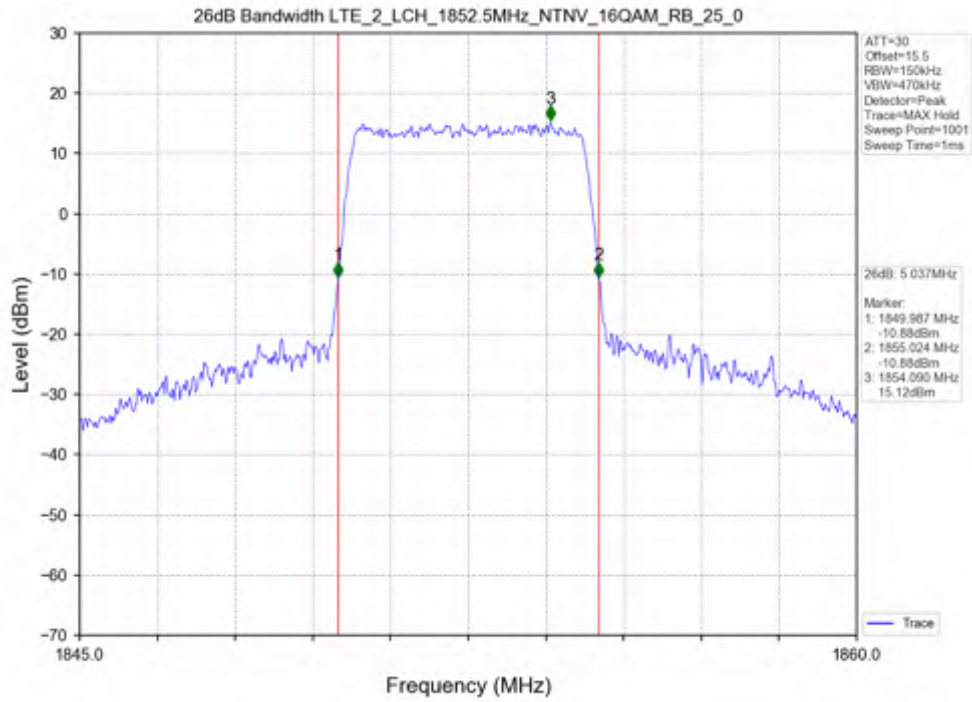

Test Mode	RB Allocation		99% Occupied Bandwidth (MHz)			Limit	Verdict
	Size	Offset	LCH	MCH	HCH		
QPSK	25	0	4.544	4.527	4.549	N/A	PASS
16QAM	25	0	4.545	4.554	4.533	N/A	PASS

Test Band: 2_ 5MHz Bandwidth							
Test Mode	RB Allocation		26dB Bandwidth (MHz)			Limit	Verdict
	Size	Offset	LCH	MCH	HCH		
QPSK	25	0	5.007	5.032	5.019	N/A	PASS
16QAM	25	0	5.037	5.012	5.012	N/A	PASS