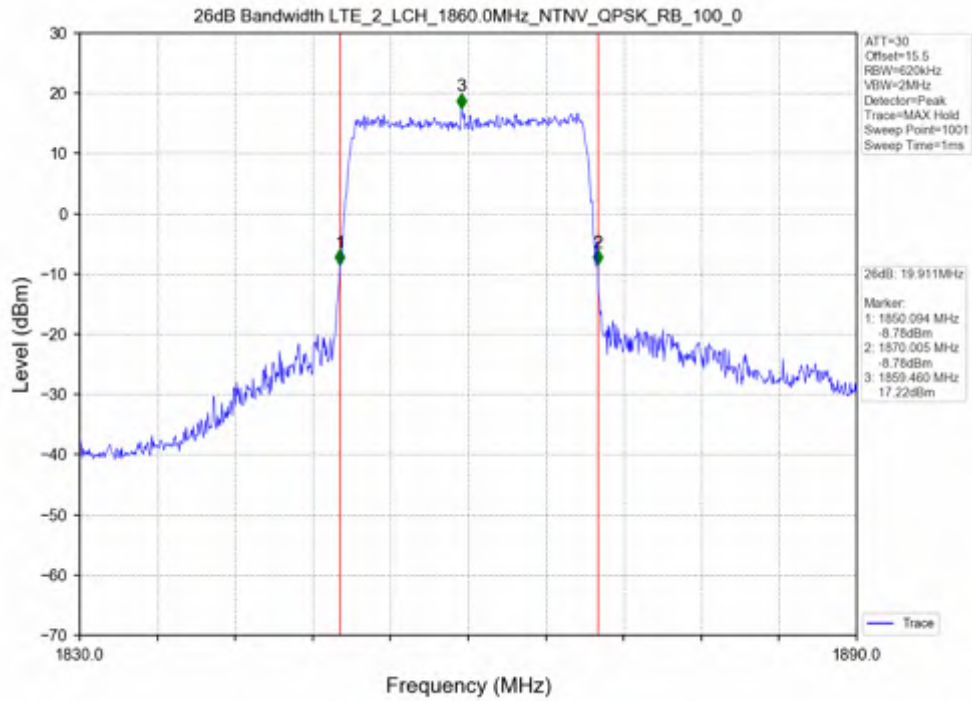

Test Mode	RB Allocation		99% Occupied Bandwidth (MHz)			Limit	Verdict
	Size	Offset	LCH	MCH	HCH		
QPSK	100	0	18.161	18.093	18.134	N/A	PASS
16QAM	100	0	18.151	18.050	18.212	N/A	PASS

Test Band: 2 _ 20MHz Bandwidth							
Test Mode	RB Allocation		26dB Bandwidth (MHz)			Limit	Verdict
	Size	Offset	LCH	MCH	HCH		
QPSK	100	0	19.911	19.687	19.676	N/A	PASS
16QAM	100	0	19.725	19.793	19.725	N/A	PASS