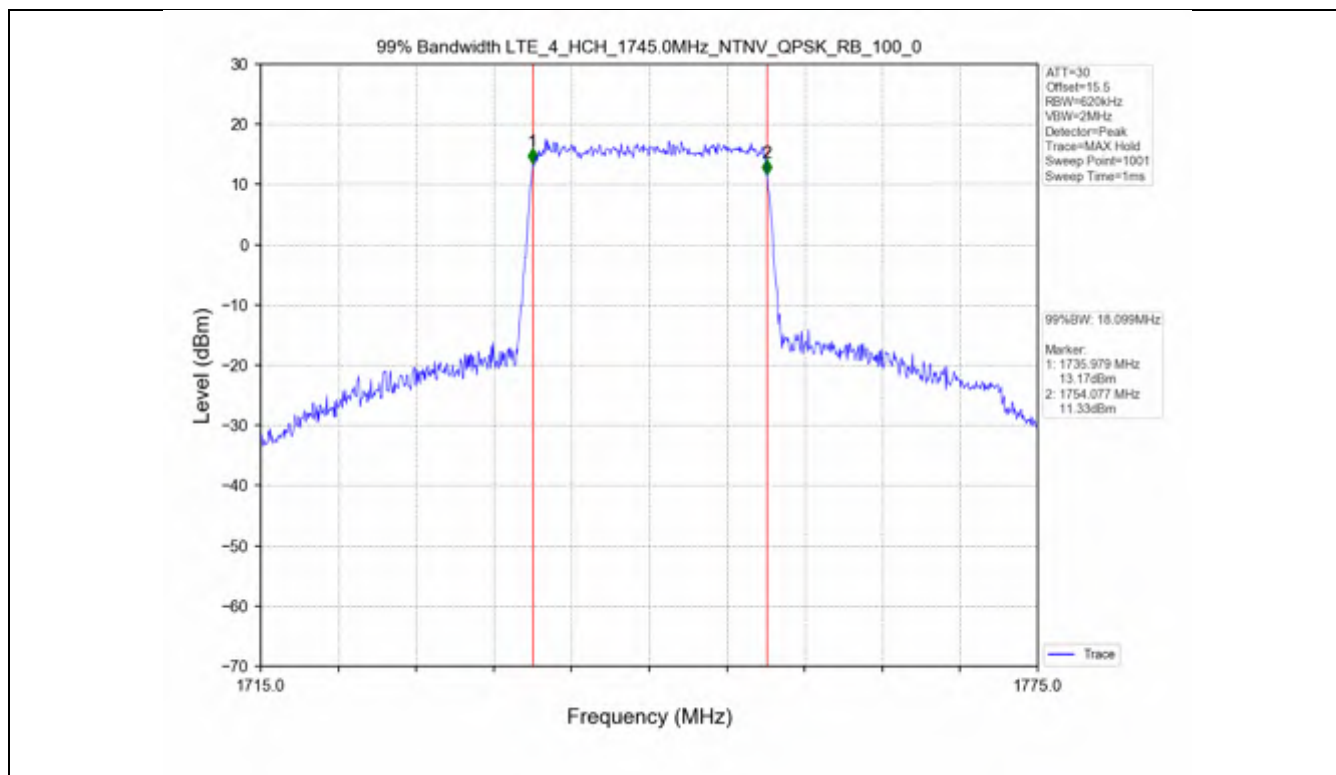

Test Band: 4 _ 20MHz Bandwidth							Limit	Verdict
Test Mode	RB Allocation		26dB Bandwidth (MHz)					
	Size	Offset	LCH	MCH	HCH			
QPSK	100	0	19.792	19.828	19.690	N/A	PASS	
16QAM	100	0	19.743	19.604	19.729	N/A	PASS