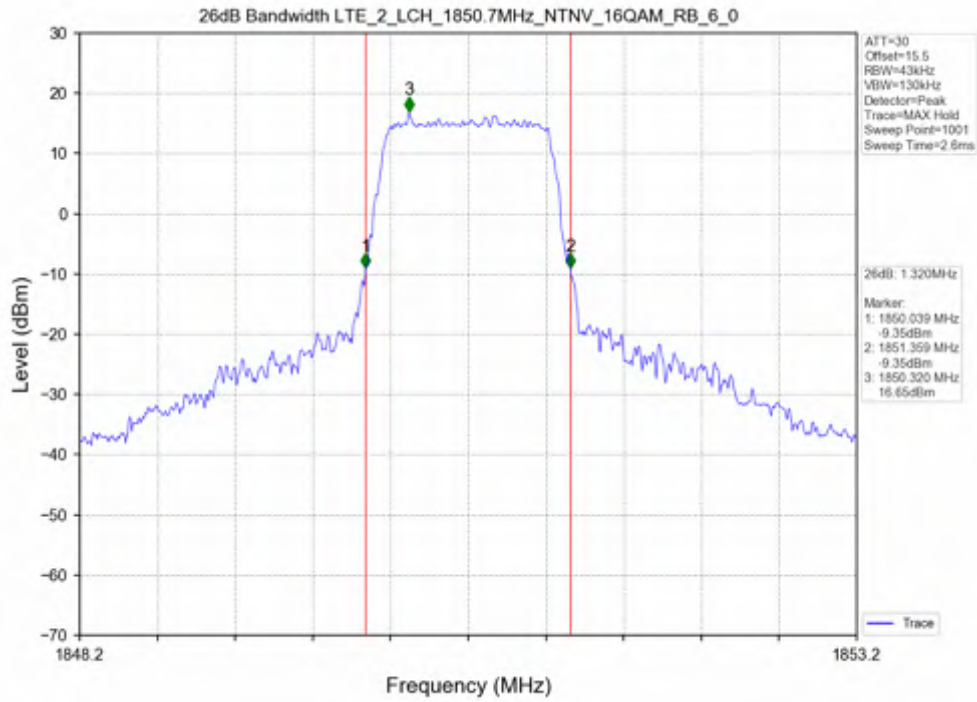

1.2 Test Graph

Test Band: 2_ 1.4MHz Bandwidth							
Test Mode	RB Allocation		26dB Bandwidth (MHz)			Limit	Verdict
	Size	Offset	LCH	MCH	HCH		
QPSK	6	0	1.322	1.328	1.323	N/A	PASS
16QAM	6	0	1.320	1.316	1.300	N/A	PASS