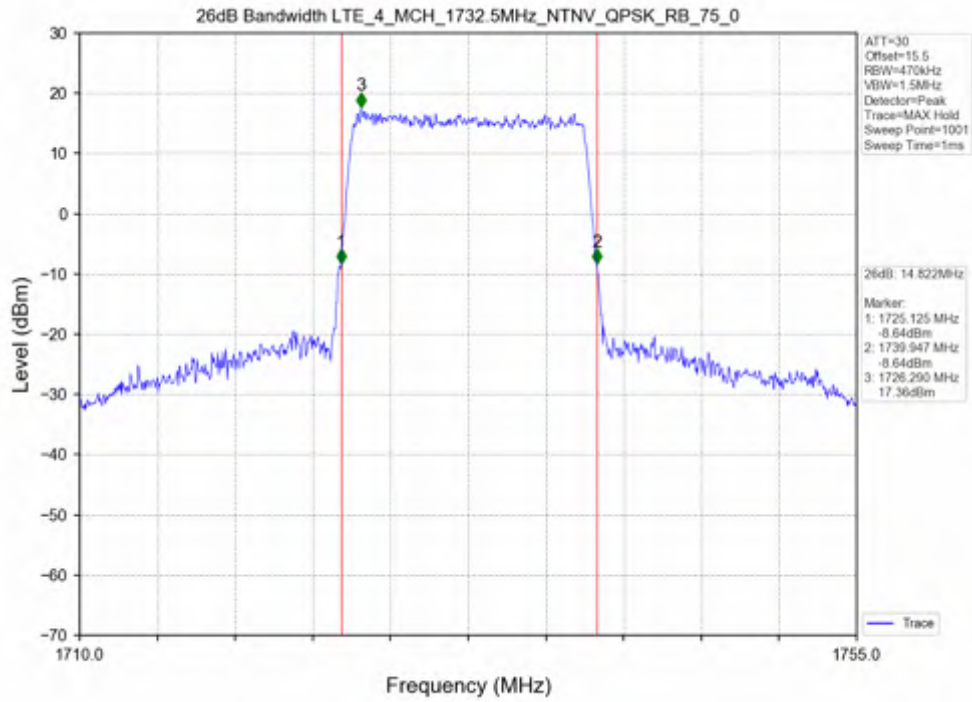

Test Mode	RB Allocation		99% Occupied Bandwidth (MHz)			Limit	Verdict
	Size	Offset	LCH	MCH	HCH		
QPSK	75	0	13.564	13.572	13.597	N/A	PASS
16QAM	75	0	13.568	13.596	13.606	N/A	PASS

Test Band: 4 _ 15MHz Bandwidth							
Test Mode	RB Allocation		26dB Bandwidth (MHz)			Limit	Verdict
	Size	Offset	LCH	MCH	HCH		
QPSK	75	0	14.919	14.822	14.900	N/A	PASS
16QAM	75	0	14.880	14.961	14.928	N/A	PASS