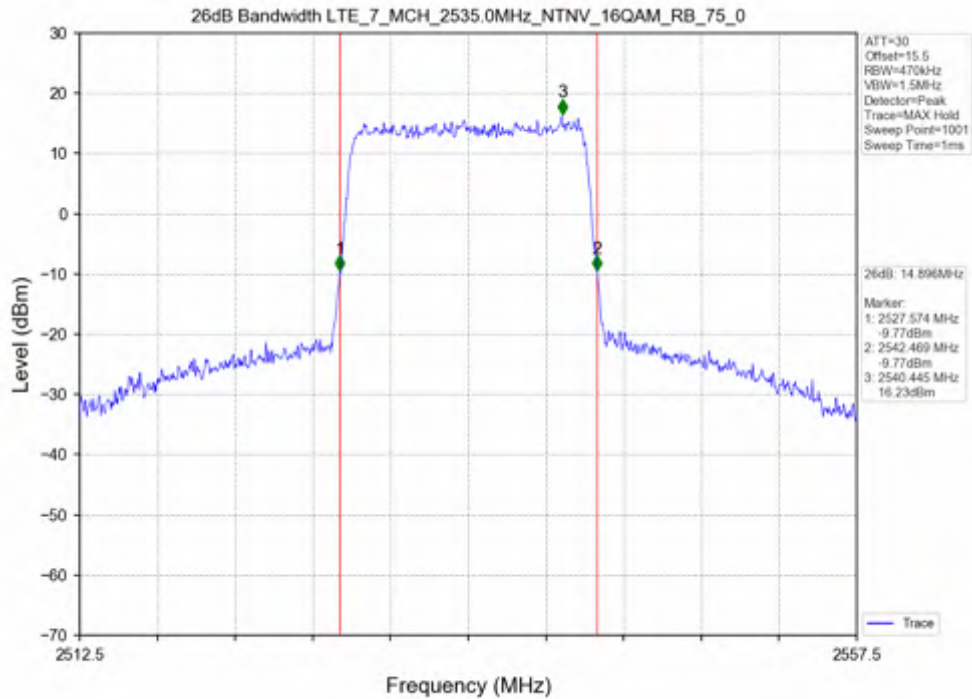

Test Mode	RB Allocation		99% Occupied Bandwidth (MHz)			Limit	Verdict
	Size	Offset	LCH	MCH	HCH		
QPSK	75	0	13.590	13.563	13.609	N/A	PASS
16QAM	75	0	13.596	13.601	13.621	N/A	PASS

Test Band: 7 _ 15MHz Bandwidth							
Test Mode	RB Allocation		26dB Bandwidth (MHz)			Limit	Verdict
	Size	Offset	LCH	MCH	HCH		
QPSK	75	0	14.755	14.929	14.950	N/A	PASS
16QAM	75	0	14.916	14.896	14.892	N/A	PASS