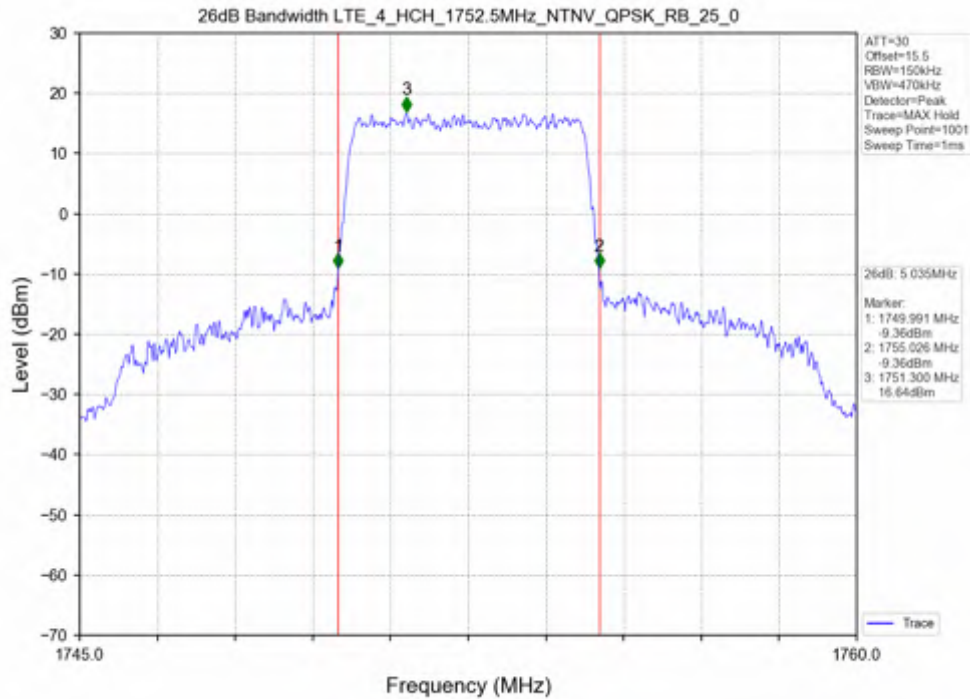

Test Mode	RB Allocation		99% Occupied Bandwidth (MHz)			Limit	Verdict
	Size	Offset	LCH	MCH	HCH		
QPSK	25	0	4.533	4.543	4.557	N/A	PASS
16QAM	25	0	4.537	4.549	4.534	N/A	PASS

Test Band: 4_5MHz Bandwidth							
Test Mode	RB Allocation		26dB Bandwidth (MHz)			Limit	Verdict
	Size	Offset	LCH	MCH	HCH		
QPSK	25	0	4.980	5.038	5.035	N/A	PASS
16QAM	25	0	5.031	5.015	5.024	N/A	PASS