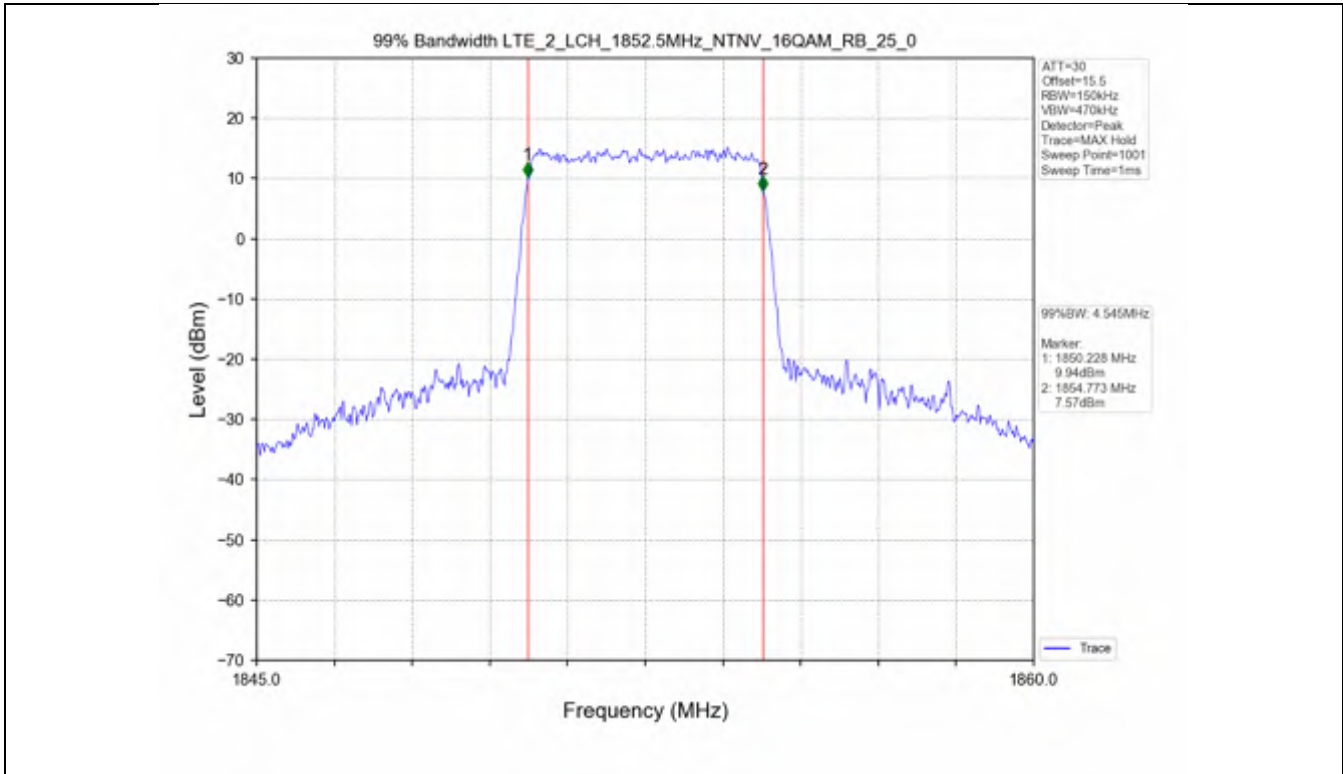

Test Mode	RB Allocation		99% Occupied Bandwidth (MHz)			Limit	Verdict
	Size	Offset	LCH	MCH	HCH		
QPSK	25	0	4.544	4.527	4.549	N/A	PASS
16QAM	25	0	4.545	4.554	4.533	N/A	PASS