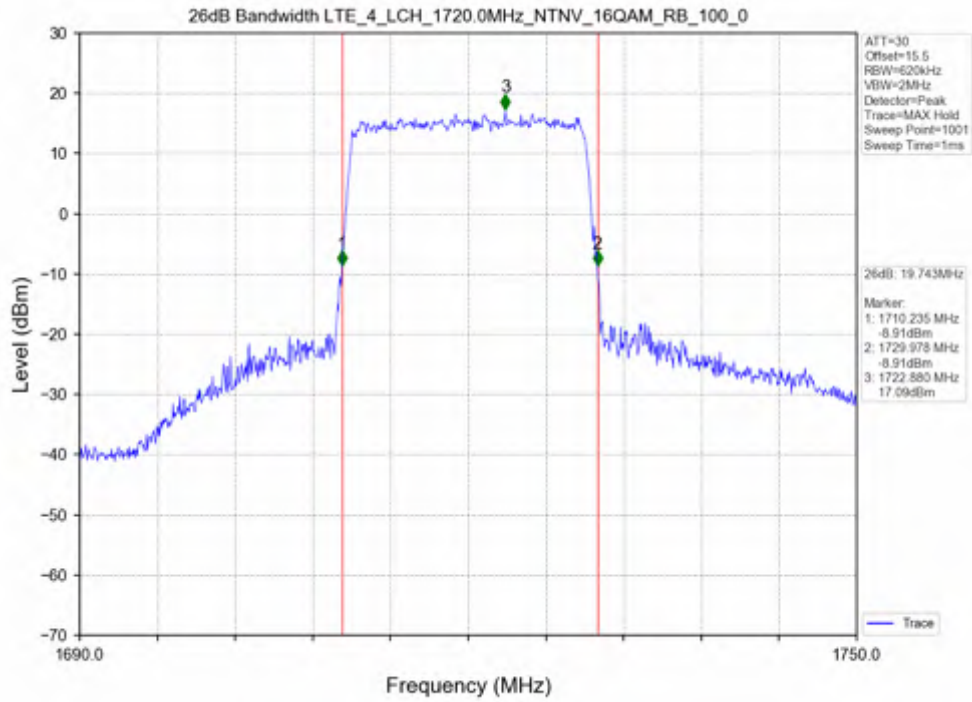

Test Mode	RB Allocation		99% Occupied Bandwidth (MHz)			Limit	Verdict
	Size	Offset	LCH	MCH	HCH		
QPSK	100	0	18.059	18.074	18.099	N/A	PASS
16QAM	100	0	18.074	18.087	18.113	N/A	PASS

Test Band: 4 _ 20MHz Bandwidth							Limit	Verdict
Test Mode	RB Allocation		26dB Bandwidth (MHz)					
	Size	Offset	LCH	MCH	HCH			
QPSK	100	0	19.792	19.828	19.690	N/A	PASS	
16QAM	100	0	19.743	19.604	19.729	N/A	PASS	