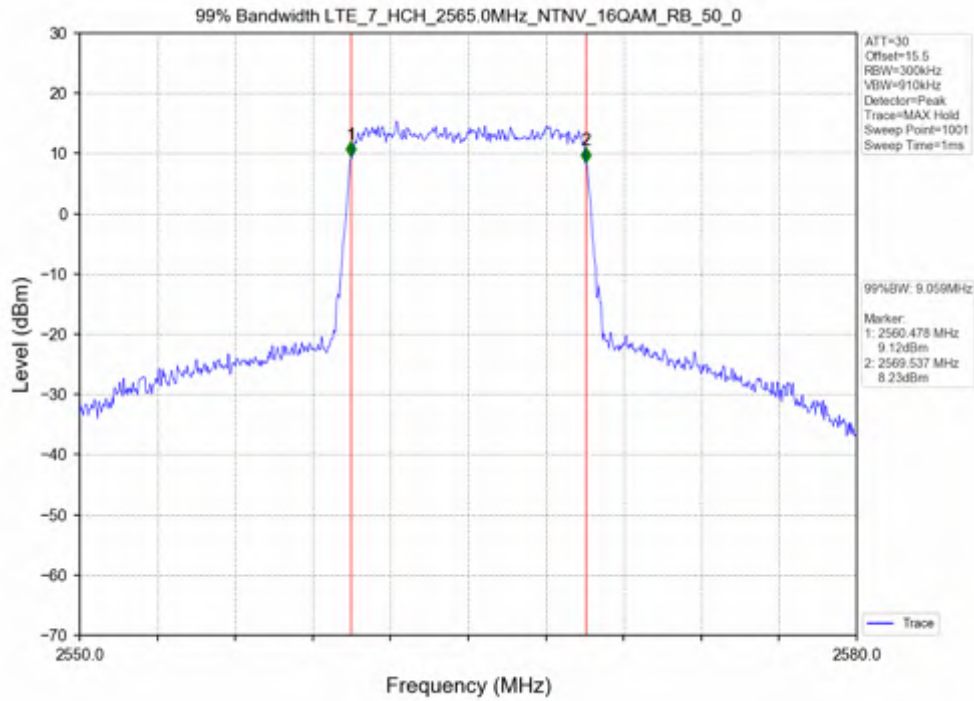

Test Band: 7_5MHz Bandwidth							
Test Mode	RB Allocation		26dB Bandwidth (MHz)			Limit	Verdict
	Size	Offset	LCH	MCH	HCH		
QPSK	25	0	4.985	5.011	5.025	N/A	PASS
16QAM	25	0	5.082	5.038	5.008	N/A	PASS

Test Mode	RB Allocation		99% Occupied Bandwidth (MHz)			Limit	Verdict
	Size	Offset	LCH	MCH	HCH		
QPSK	50	0	9.073	9.078	9.079	N/A	PASS
16QAM	50	0	9.065	9.046	9.059	N/A	PASS