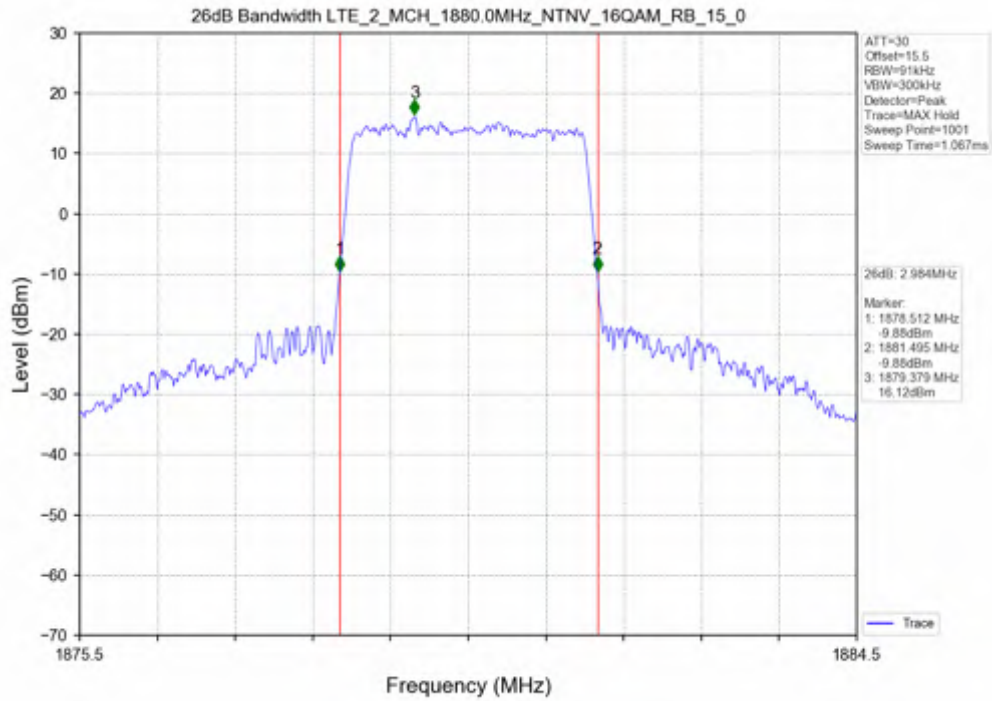

Test Band: 2_3MHz Bandwidth

Test Mode	RB Allocation		99% Occupied Bandwidth (MHz)			Limit	Verdict
	Size	Offset	LCH	MCH	HCH		
QPSK	15	0	2.730	2.720	2.728	N/A	PASS
16QAM	15	0	2.721	2.723	2.728	N/A	PASS

Test Band: 2_ 3MHz Bandwidth							
Test Mode	RB Allocation		26dB Bandwidth (MHz)			Limit	Verdict
	Size	Offset	LCH	MCH	HCH		
QPSK	15	0	2.995	3.000	2.984	N/A	PASS
16QAM	15	0	3.007	2.984	2.982	N/A	PASS