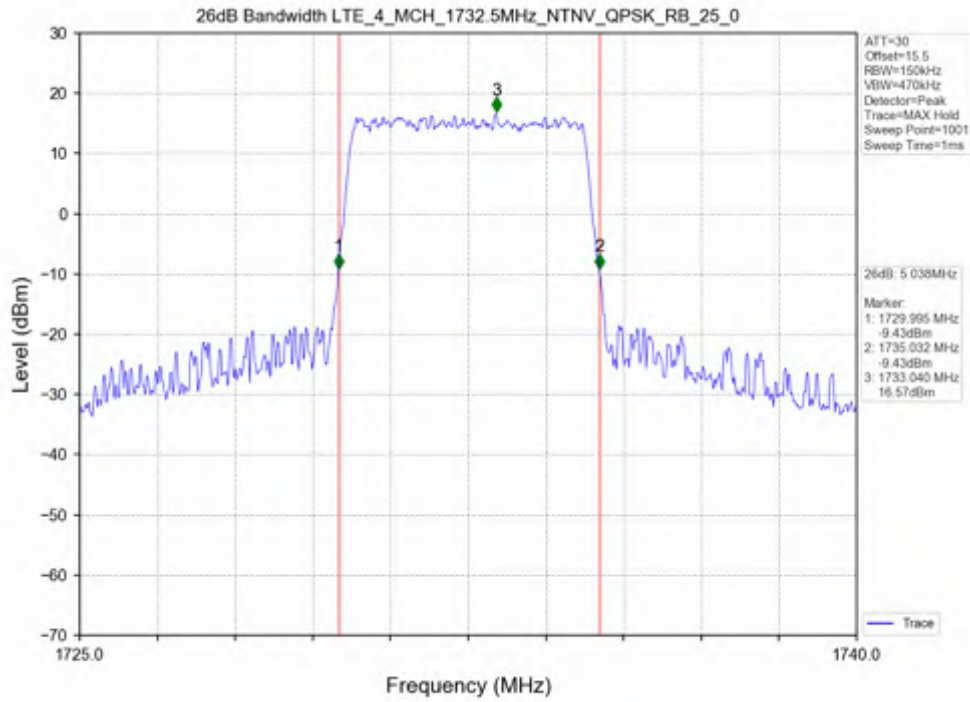

Test Mode	RB Allocation		99% Occupied Bandwidth (MHz)			Limit	Verdict
	Size	Offset	LCH	MCH	HCH		
QPSK	25	0	4.533	4.543	4.557	N/A	PASS
16QAM	25	0	4.537	4.549	4.534	N/A	PASS

Test Band: 4_5MHz Bandwidth							
Test Mode	RB Allocation		26dB Bandwidth (MHz)			Limit	Verdict
	Size	Offset	LCH	MCH	HCH		
QPSK	25	0	4.980	5.038	5.035	N/A	PASS
16QAM	25	0	5.031	5.015	5.024	N/A	PASS