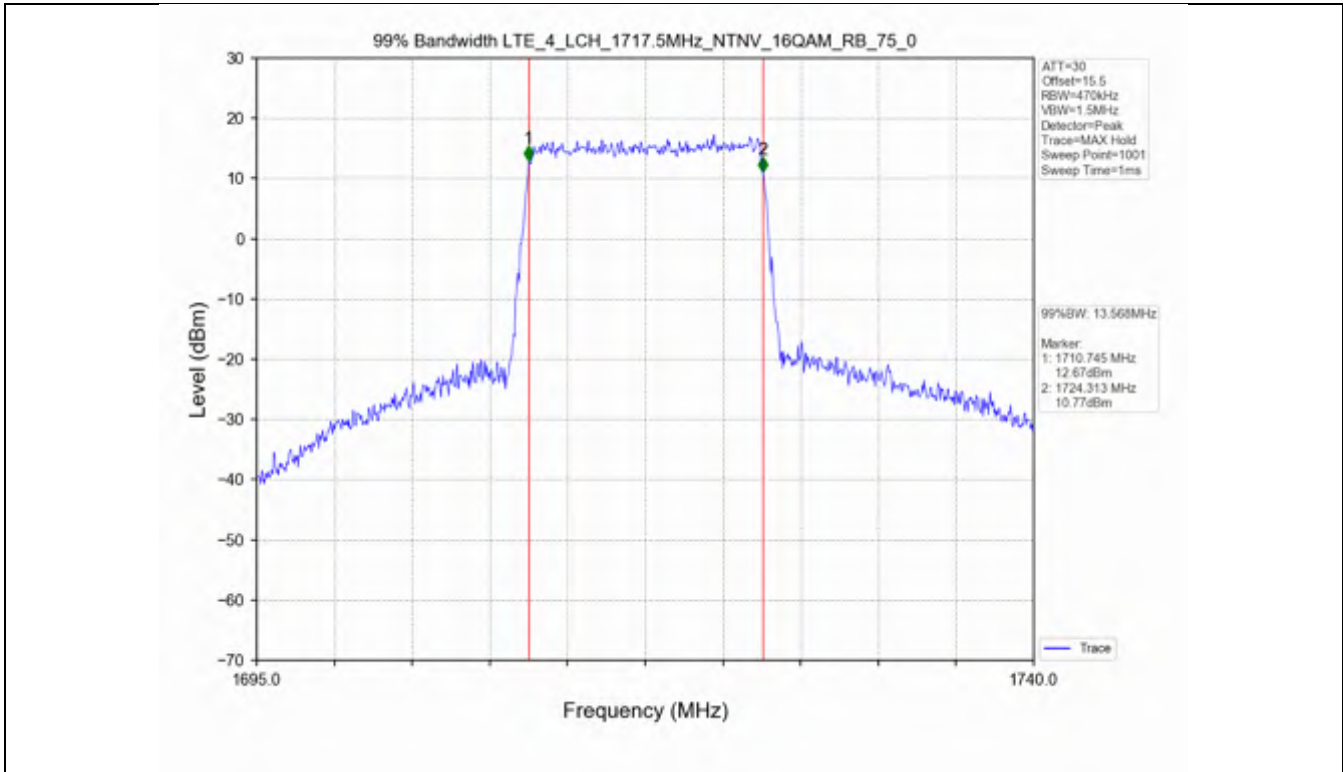

Test Mode	RB Allocation		99% Occupied Bandwidth (MHz)			Limit	Verdict
	Size	Offset	LCH	MCH	HCH		
QPSK	75	0	13.564	13.572	13.597	N/A	PASS
16QAM	75	0	13.568	13.596	13.606	N/A	PASS