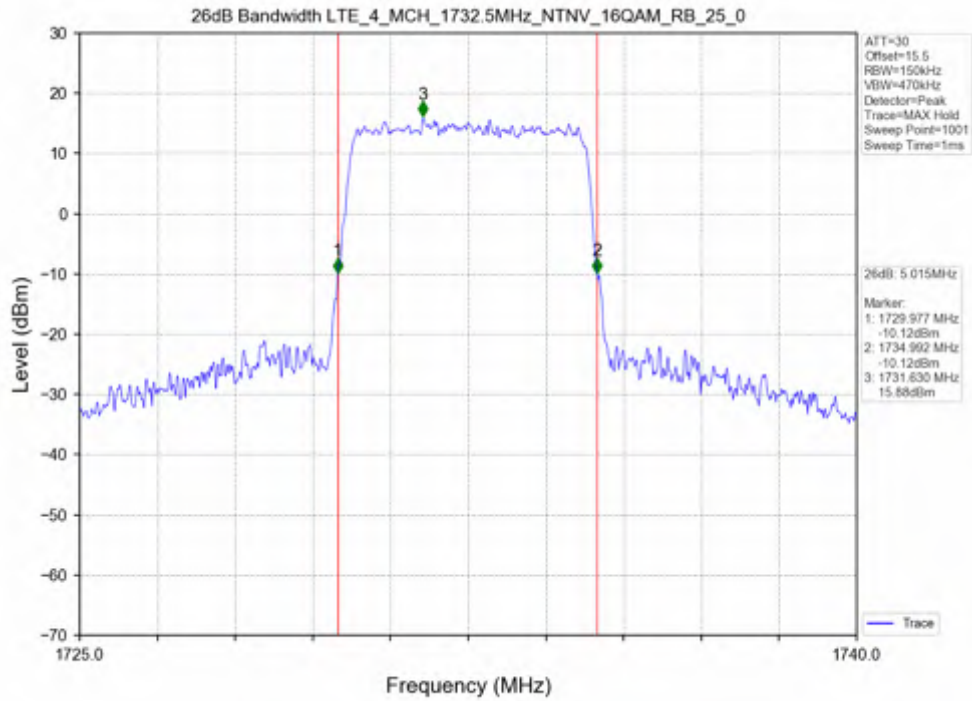

Test Mode	RB Allocation		99% Occupied Bandwidth (MHz)			Limit	Verdict
	Size	Offset	LCH	MCH	HCH		
QPSK	25	0	4.533	4.543	4.557	N/A	PASS
16QAM	25	0	4.537	4.549	4.534	N/A	PASS

Test Band: 4_5MHz Bandwidth							
Test Mode	RB Allocation		26dB Bandwidth (MHz)			Limit	Verdict
	Size	Offset	LCH	MCH	HCH		
QPSK	25	0	4.980	5.038	5.035	N/A	PASS
16QAM	25	0	5.031	5.015	5.024	N/A	PASS