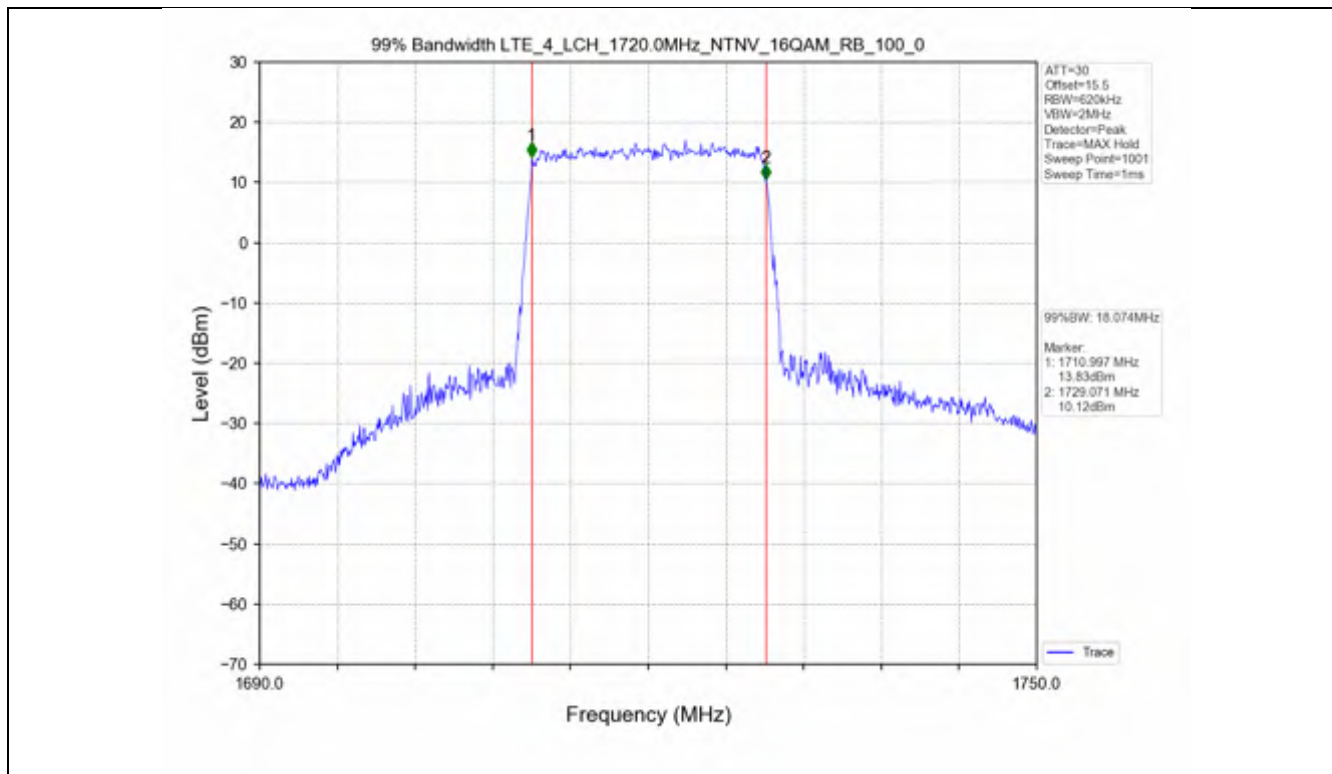

Test Mode	RB Allocation		99% Occupied Bandwidth (MHz)			Limit	Verdict
	Size	Offset	LCH	MCH	HCH		
QPSK	100	0	18.059	18.074	18.099	N/A	PASS
16QAM	100	0	18.074	18.087	18.113	N/A	PASS