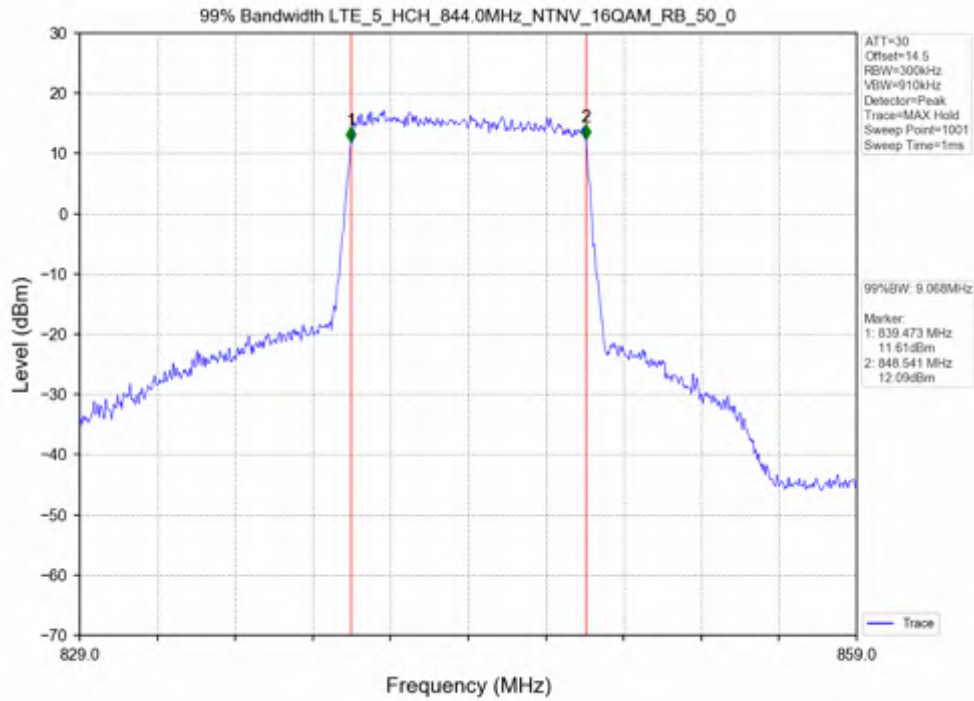

Test Band: 5_5MHz Bandwidth							
Test Mode	RB Allocation		26dB Bandwidth (MHz)			Limit	Verdict
	Size	Offset	LCH	MCH	HCH		
QPSK	25	0	5.002	5.053	5.025	N/A	PASS
16QAM	25	0	5.039	4.991	5.033	N/A	PASS

Test Mode	RB Allocation		99% Occupied Bandwidth (MHz)			Limit	Verdict
	Size	Offset	LCH	MCH	HCH		
QPSK	50	0	9.060	9.040	9.044	N/A	PASS
16QAM	50	0	9.072	9.035	9.068	N/A	PASS