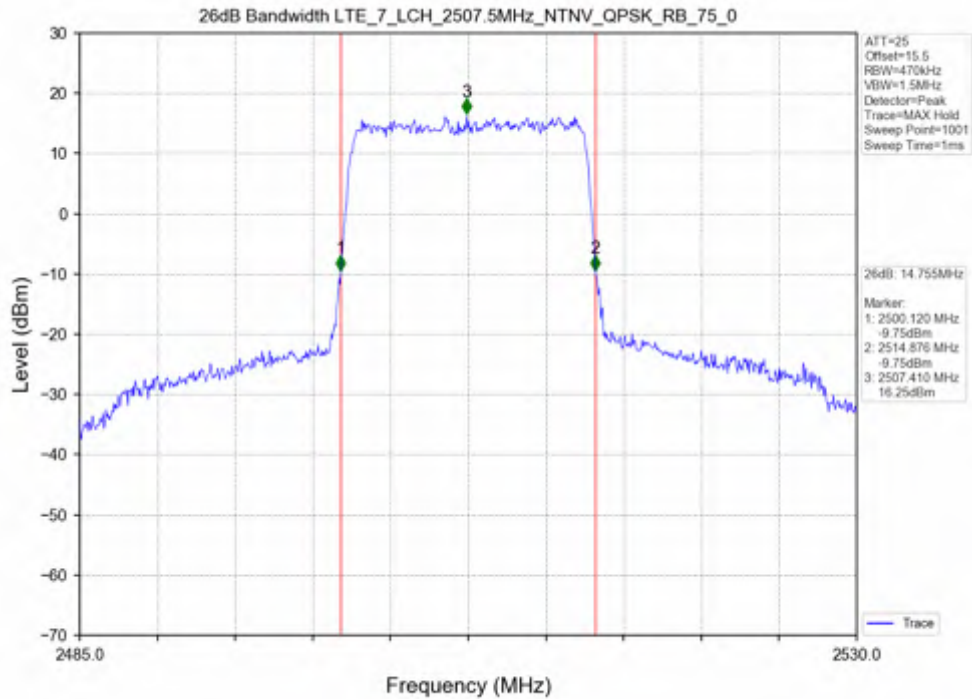

Test Mode	RB Allocation		99% Occupied Bandwidth (MHz)			Limit	Verdict
	Size	Offset	LCH	MCH	HCH		
QPSK	75	0	13.590	13.563	13.609	N/A	PASS
16QAM	75	0	13.596	13.601	13.621	N/A	PASS

Test Band: 7 _ 15MHz Bandwidth							
Test Mode	RB Allocation		26dB Bandwidth (MHz)			Limit	Verdict
	Size	Offset	LCH	MCH	HCH		
QPSK	75	0	14.755	14.929	14.950	N/A	PASS
16QAM	75	0	14.916	14.896	14.892	N/A	PASS