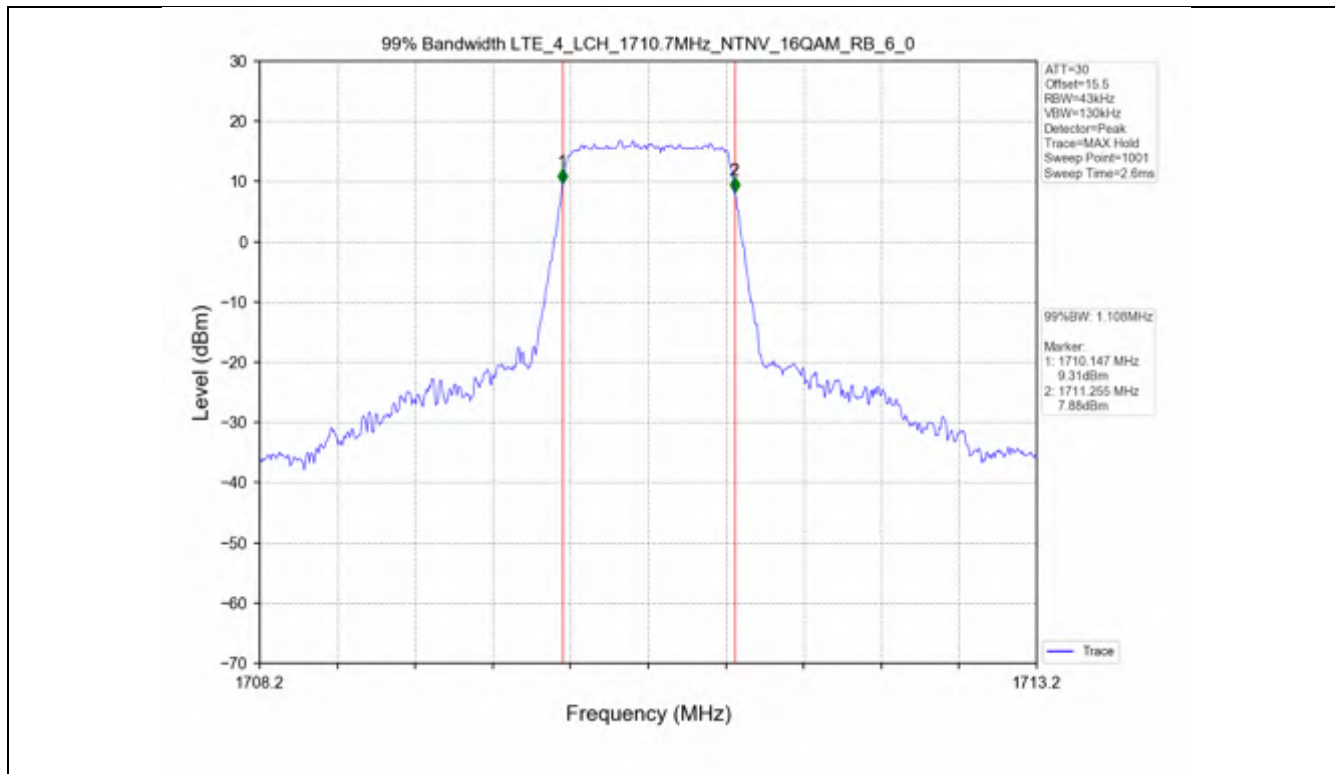

Test Band: 4 _ 1.4MHz Bandwidth							
Test Mode	RB Allocation		99% Occupied Bandwidth (MHz)			Limit	Verdict
	Size	Offset	LCH	MCH	HCH		
QPSK	6	0	1.111	1.119	1.126	N/A	PASS
16QAM	6	0	1.108	1.107	1.119	N/A	PASS