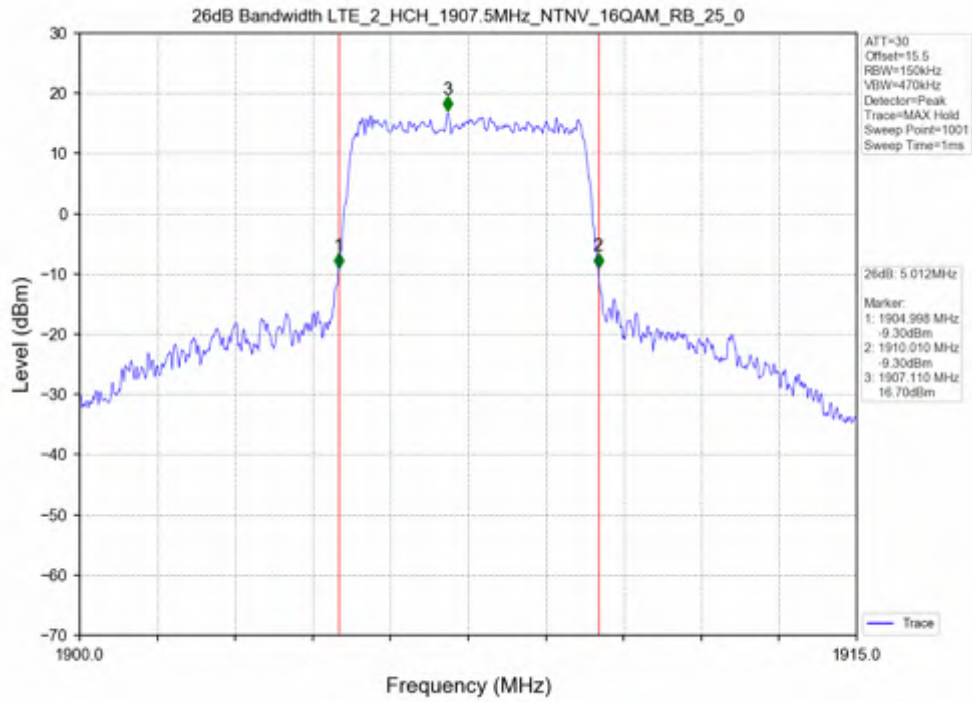

Test Mode	RB Allocation		99% Occupied Bandwidth (MHz)			Limit	Verdict
	Size	Offset	LCH	MCH	HCH		
QPSK	25	0	4.544	4.527	4.549	N/A	PASS
16QAM	25	0	4.545	4.554	4.533	N/A	PASS

Test Band: 2_ 5MHz Bandwidth							
Test Mode	RB Allocation		26dB Bandwidth (MHz)			Limit	Verdict
	Size	Offset	LCH	MCH	HCH		
QPSK	25	0	5.007	5.032	5.019	N/A	PASS
16QAM	25	0	5.037	5.012	5.012	N/A	PASS