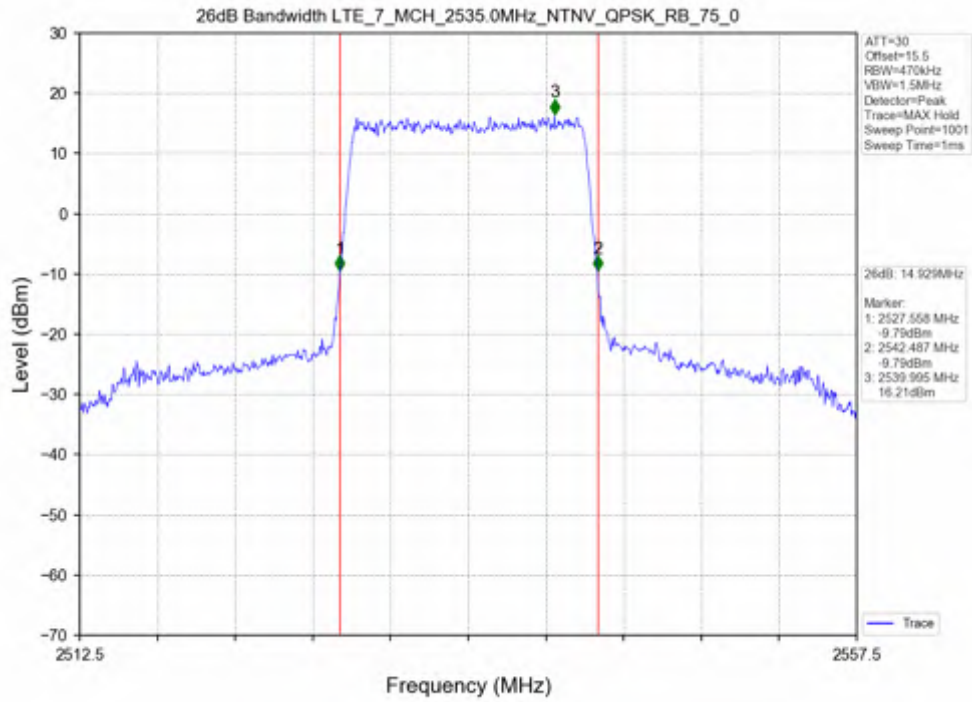

Test Mode	RB Allocation		99% Occupied Bandwidth (MHz)			Limit	Verdict
	Size	Offset	LCH	MCH	HCH		
QPSK	75	0	13.590	13.563	13.609	N/A	PASS
16QAM	75	0	13.596	13.601	13.621	N/A	PASS

Test Band: 7 _ 15MHz Bandwidth							
Test Mode	RB Allocation		26dB Bandwidth (MHz)			Limit	Verdict
	Size	Offset	LCH	MCH	HCH		
QPSK	75	0	14.755	14.929	14.950	N/A	PASS
16QAM	75	0	14.916	14.896	14.892	N/A	PASS