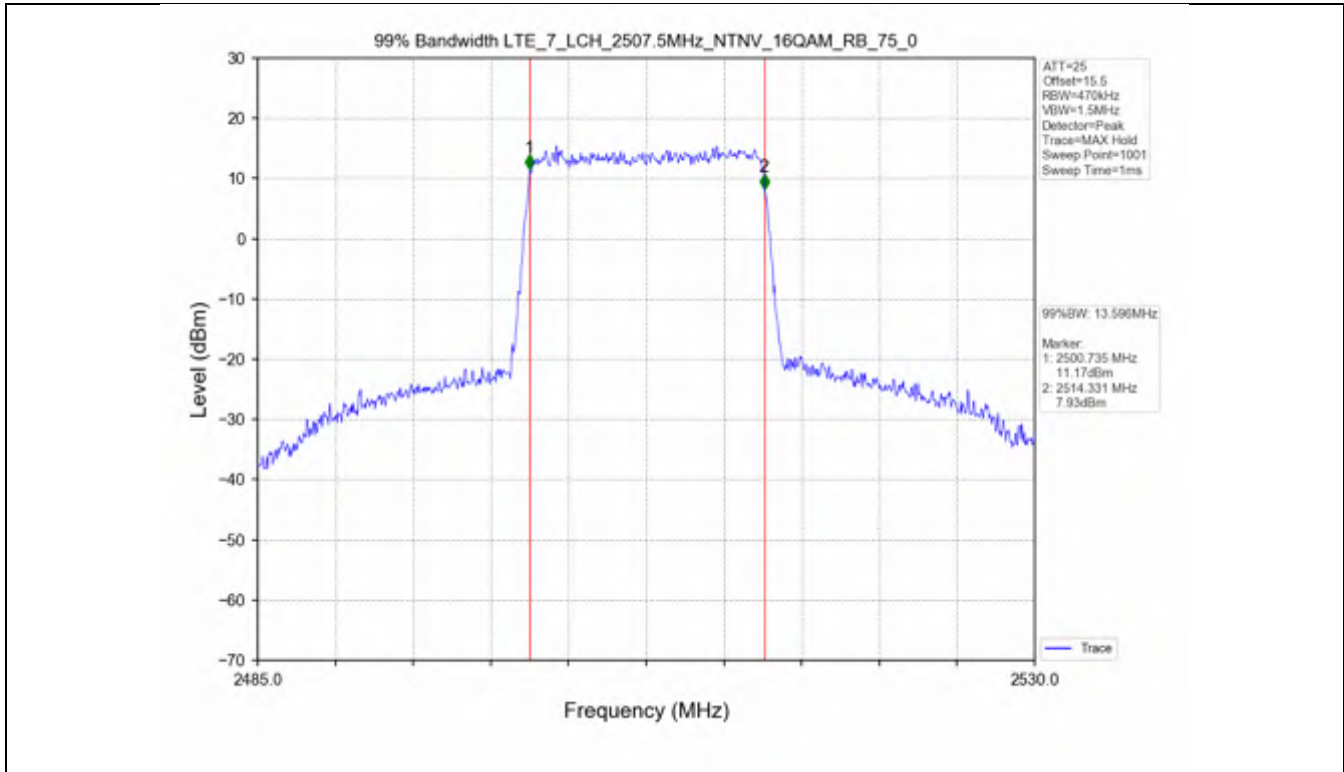

Test Mode	RB Allocation		99% Occupied Bandwidth (MHz)			Limit	Verdict
	Size	Offset	LCH	MCH	HCH		
QPSK	75	0	13.590	13.563	13.609	N/A	PASS
16QAM	75	0	13.596	13.601	13.621	N/A	PASS