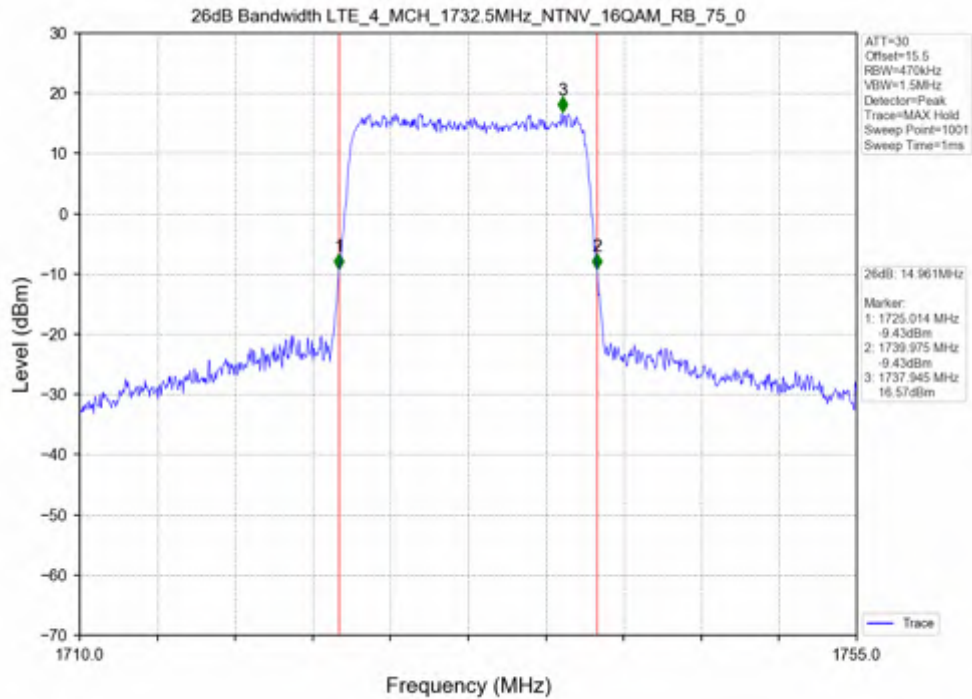

Test Mode	RB Allocation		99% Occupied Bandwidth (MHz)			Limit	Verdict
	Size	Offset	LCH	MCH	HCH		
QPSK	75	0	13.564	13.572	13.597	N/A	PASS
16QAM	75	0	13.568	13.596	13.606	N/A	PASS

Test Band: 4 _ 15MHz Bandwidth							
Test Mode	RB Allocation		26dB Bandwidth (MHz)			Limit	Verdict
	Size	Offset	LCH	MCH	HCH		
QPSK	75	0	14.919	14.822	14.900	N/A	PASS
16QAM	75	0	14.880	14.961	14.928	N/A	PASS