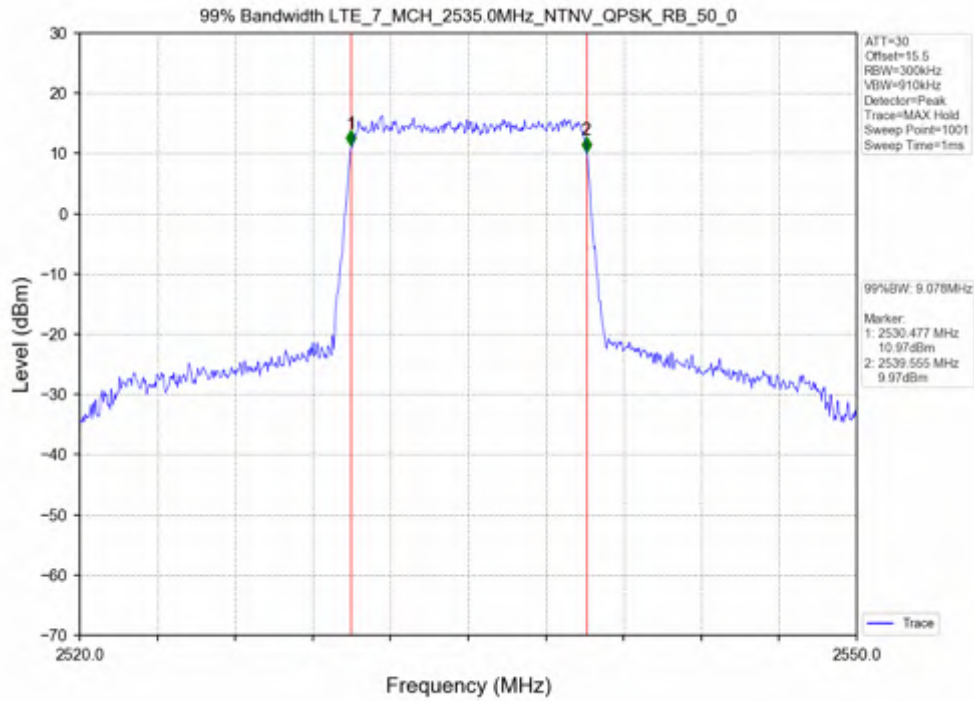

Test Band: 7_5MHz Bandwidth							
Test Mode	RB Allocation		26dB Bandwidth (MHz)			Limit	Verdict
	Size	Offset	LCH	MCH	HCH		
QPSK	25	0	4.985	5.011	5.025	N/A	PASS
16QAM	25	0	5.082	5.038	5.008	N/A	PASS

Test Mode	RB Allocation		99% Occupied Bandwidth (MHz)			Limit	Verdict
	Size	Offset	LCH	MCH	HCH		
QPSK	50	0	9.073	9.078	9.079	N/A	PASS
16QAM	50	0	9.065	9.046	9.059	N/A	PASS