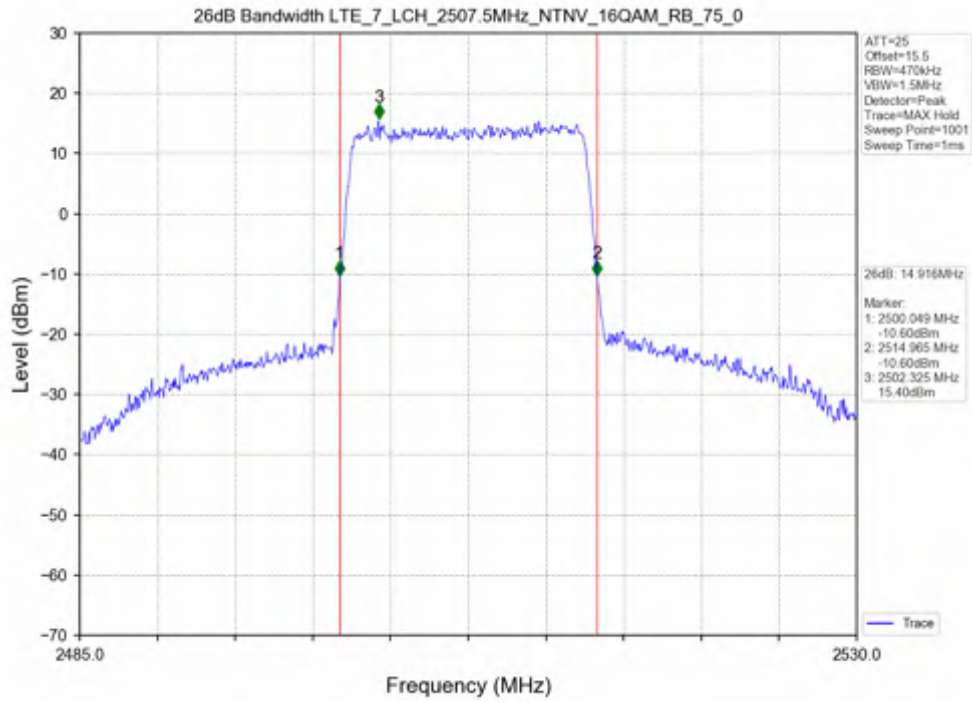

Test Mode	RB Allocation		99% Occupied Bandwidth (MHz)			Limit	Verdict
	Size	Offset	LCH	MCH	HCH		
QPSK	75	0	13.590	13.563	13.609	N/A	PASS
16QAM	75	0	13.596	13.601	13.621	N/A	PASS

Test Band: 7 _ 15MHz Bandwidth							
Test Mode	RB Allocation		26dB Bandwidth (MHz)			Limit	Verdict
	Size	Offset	LCH	MCH	HCH		
QPSK	75	0	14.755	14.929	14.950	N/A	PASS
16QAM	75	0	14.916	14.896	14.892	N/A	PASS