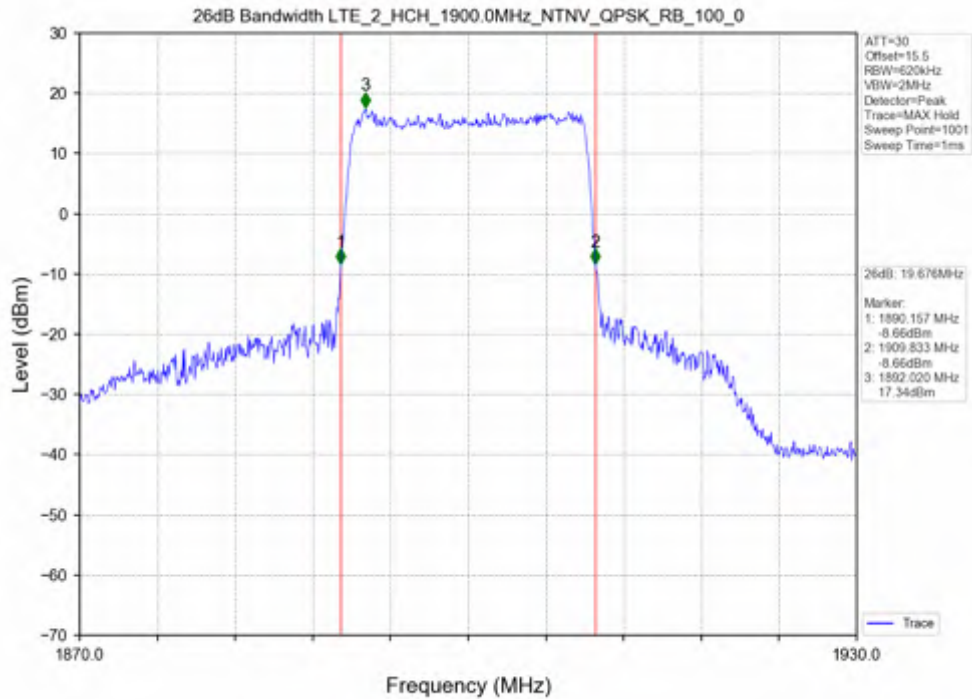

Test Mode	RB Allocation		99% Occupied Bandwidth (MHz)			Limit	Verdict
	Size	Offset	LCH	MCH	HCH		
QPSK	100	0	18.161	18.093	18.134	N/A	PASS
16QAM	100	0	18.151	18.050	18.212	N/A	PASS

Test Band: 2 _ 20MHz Bandwidth							
Test Mode	RB Allocation		26dB Bandwidth (MHz)			Limit	Verdict
	Size	Offset	LCH	MCH	HCH		
QPSK	100	0	19.911	19.687	19.676	N/A	PASS
16QAM	100	0	19.725	19.793	19.725	N/A	PASS