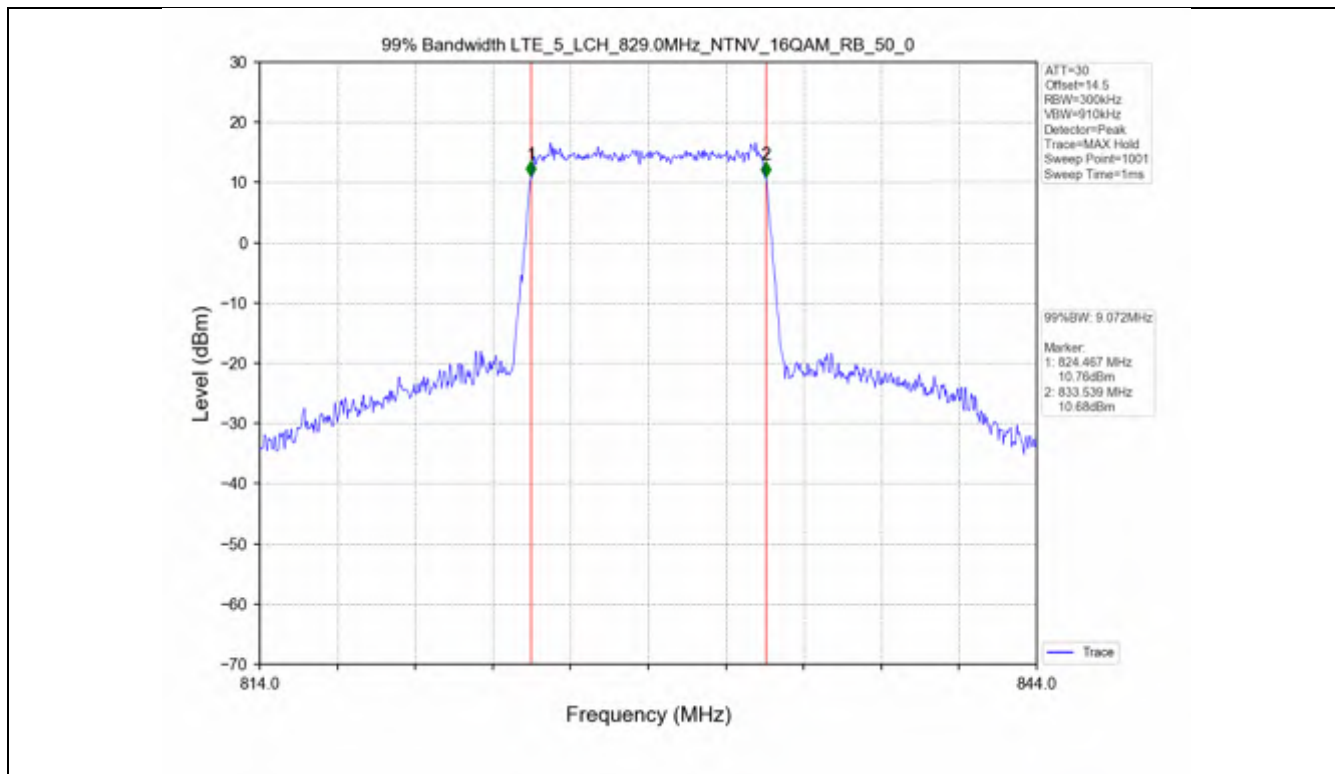

Test Mode	RB Allocation		99% Occupied Bandwidth (MHz)			Limit	Verdict
	Size	Offset	LCH	MCH	HCH		
QPSK	50	0	9.060	9.040	9.044	N/A	PASS
16QAM	50	0	9.072	9.035	9.068	N/A	PASS