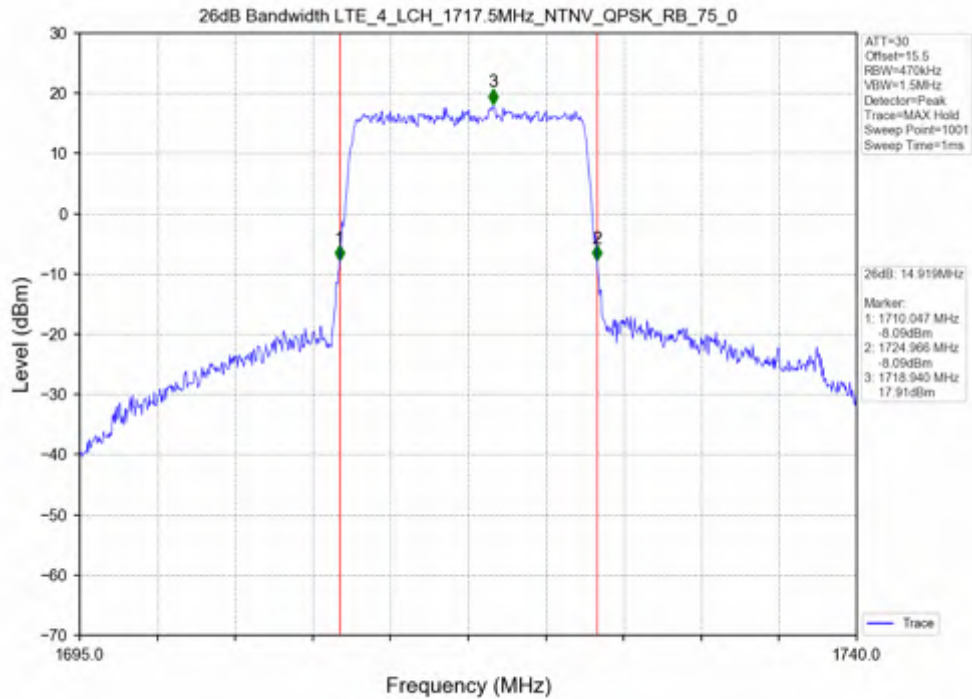

Test Mode	RB Allocation		99% Occupied Bandwidth (MHz)			Limit	Verdict
	Size	Offset	LCH	MCH	HCH		
QPSK	75	0	13.564	13.572	13.597	N/A	PASS
16QAM	75	0	13.568	13.596	13.606	N/A	PASS

Test Band: 4 _ 15MHz Bandwidth							
Test Mode	RB Allocation		26dB Bandwidth (MHz)			Limit	Verdict
	Size	Offset	LCH	MCH	HCH		
QPSK	75	0	14.919	14.822	14.900	N/A	PASS
16QAM	75	0	14.880	14.961	14.928	N/A	PASS