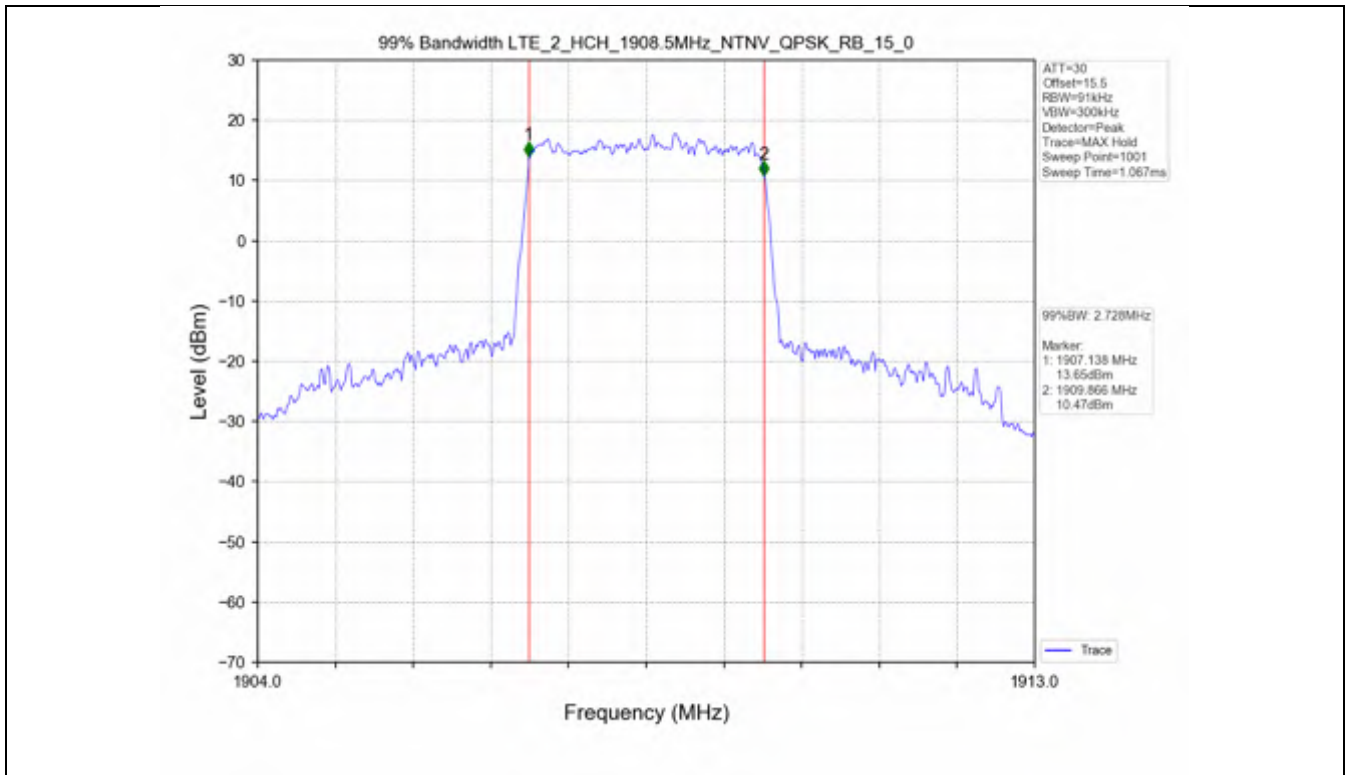

Test Band: 2_ 3MHz Bandwidth							
Test Mode	RB Allocation		26dB Bandwidth (MHz)			Limit	Verdict
	Size	Offset	LCH	MCH	HCH		
QPSK	15	0	2.995	3.000	2.984	N/A	PASS
16QAM	15	0	3.007	2.984	2.982	N/A	PASS