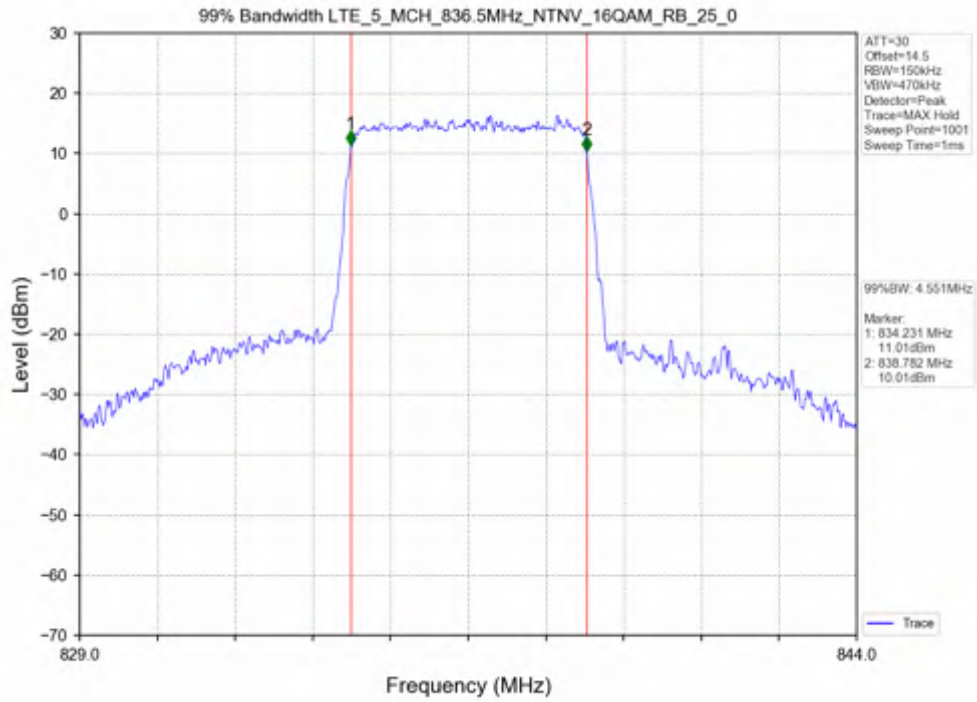

Test Band: 5_ 3MHz Bandwidth							
Test Mode	RB Allocation		26dB Bandwidth (MHz)			Limit	Verdict
	Size	Offset	LCH	MCH	HCH		
QPSK	15	0	3.002	2.985	2.991	N/A	PASS
16QAM	15	0	2.997	2.999	2.983	N/A	PASS

Test Mode	RB Allocation		99% Occupied Bandwidth (MHz)			Limit	Verdict
	Size	Offset	LCH	MCH	HCH		
QPSK	25	0	4.536	4.538	4.553	N/A	PASS
16QAM	25	0	4.544	4.551	4.538	N/A	PASS