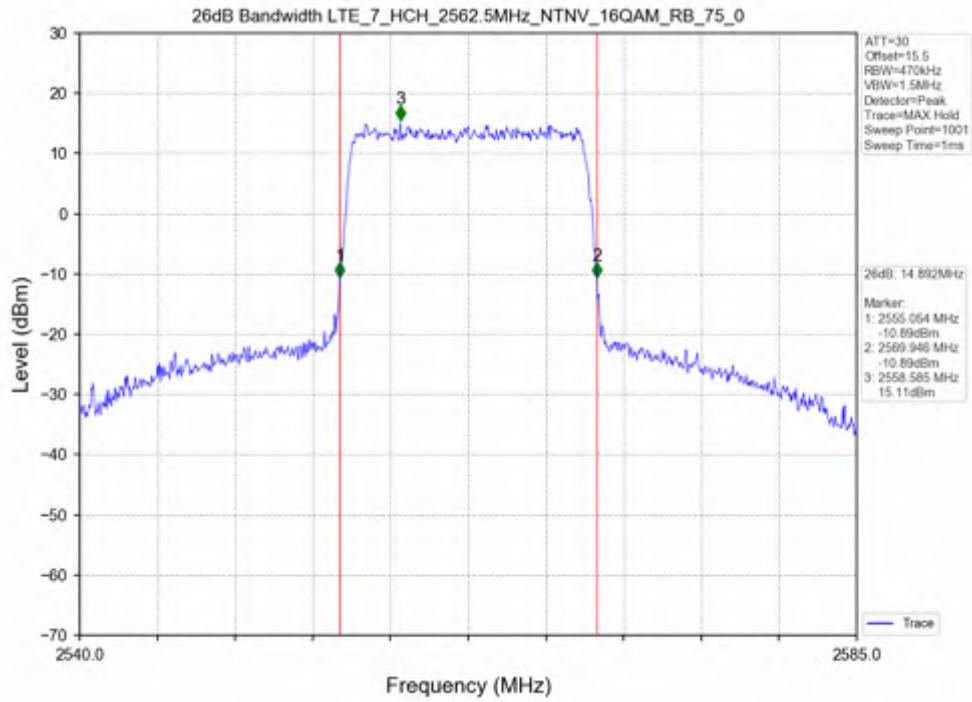

Test Mode	RB Allocation		99% Occupied Bandwidth (MHz)			Limit	Verdict
	Size	Offset	LCH	MCH	HCH		
QPSK	75	0	13.590	13.563	13.609	N/A	PASS
16QAM	75	0	13.596	13.601	13.621	N/A	PASS

Test Band: 7 _ 15MHz Bandwidth							
Test Mode	RB Allocation		26dB Bandwidth (MHz)			Limit	Verdict
	Size	Offset	LCH	MCH	HCH		
QPSK	75	0	14.755	14.929	14.950	N/A	PASS
16QAM	75	0	14.916	14.896	14.892	N/A	PASS