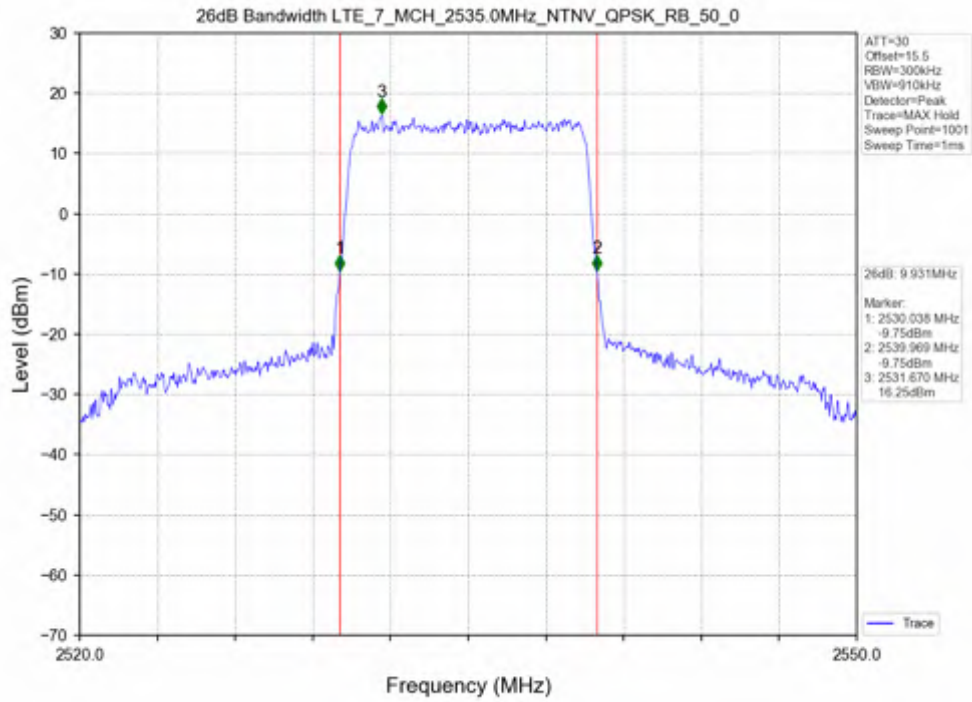

Test Mode	RB Allocation		99% Occupied Bandwidth (MHz)			Limit	Verdict
	Size	Offset	LCH	MCH	HCH		
QPSK	75	0	13.590	13.563	13.609	N/A	PASS
16QAM	75	0	13.596	13.601	13.621	N/A	PASS