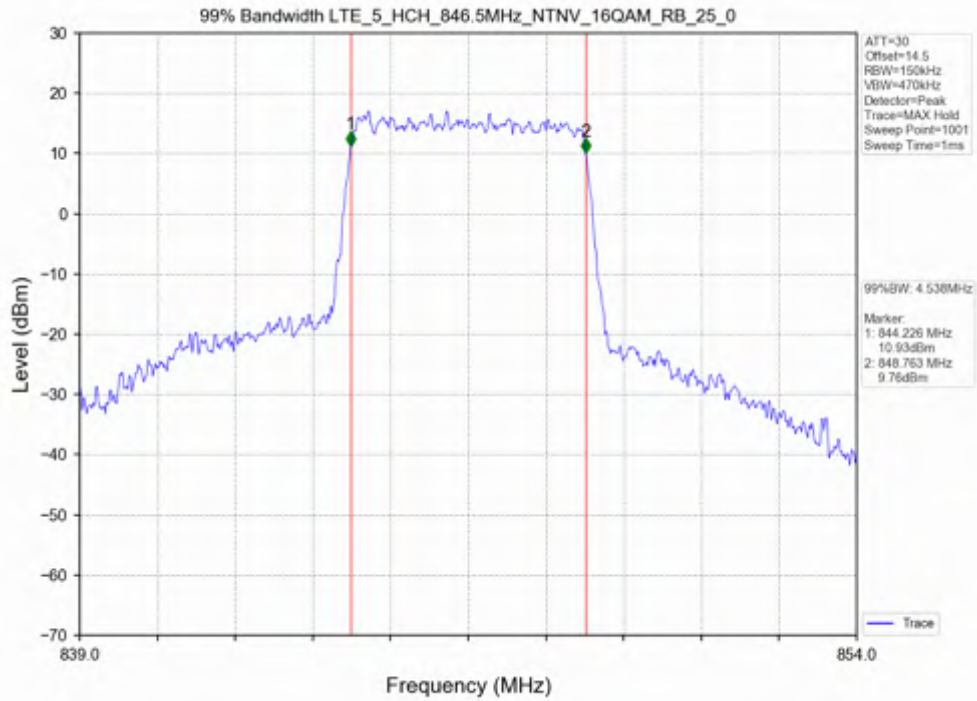

Test Band: 5_ 3MHz Bandwidth							
Test Mode	RB Allocation		26dB Bandwidth (MHz)			Limit	Verdict
	Size	Offset	LCH	MCH	HCH		
QPSK	15	0	3.002	2.985	2.991	N/A	PASS
16QAM	15	0	2.997	2.999	2.983	N/A	PASS

Test Mode	RB Allocation		99% Occupied Bandwidth (MHz)			Limit	Verdict
	Size	Offset	LCH	MCH	HCH		
QPSK	25	0	4.536	4.538	4.553	N/A	PASS
16QAM	25	0	4.544	4.551	4.538	N/A	PASS