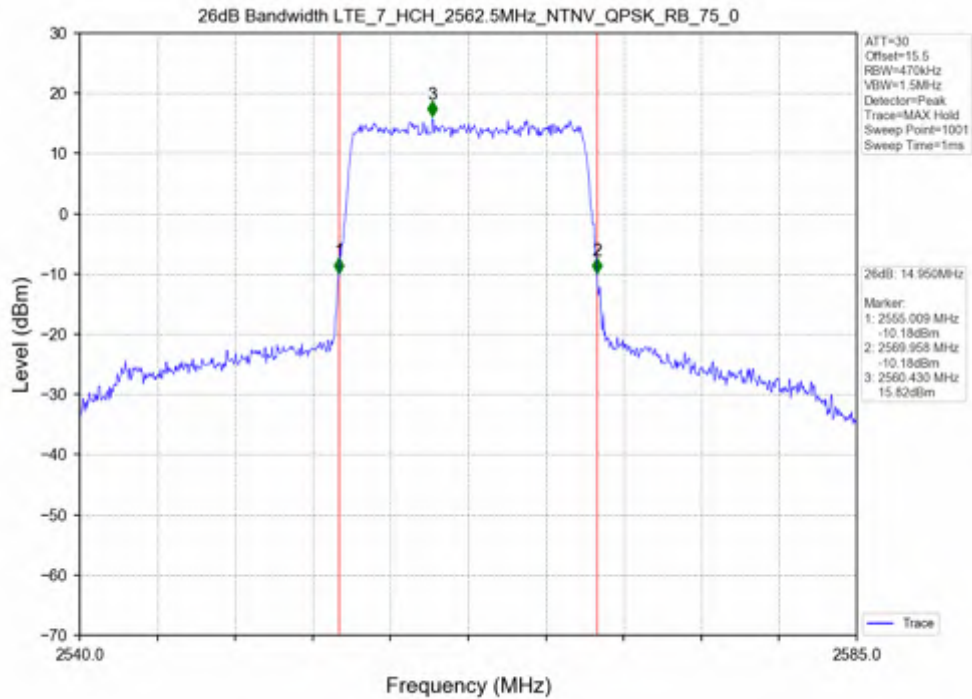

Test Mode	RB Allocation		99% Occupied Bandwidth (MHz)			Limit	Verdict
	Size	Offset	LCH	MCH	HCH		
QPSK	75	0	13.590	13.563	13.609	N/A	PASS
16QAM	75	0	13.596	13.601	13.621	N/A	PASS

Test Band: 7 _ 15MHz Bandwidth							
Test Mode	RB Allocation		26dB Bandwidth (MHz)			Limit	Verdict
	Size	Offset	LCH	MCH	HCH		
QPSK	75	0	14.755	14.929	14.950	N/A	PASS
16QAM	75	0	14.916	14.896	14.892	N/A	PASS