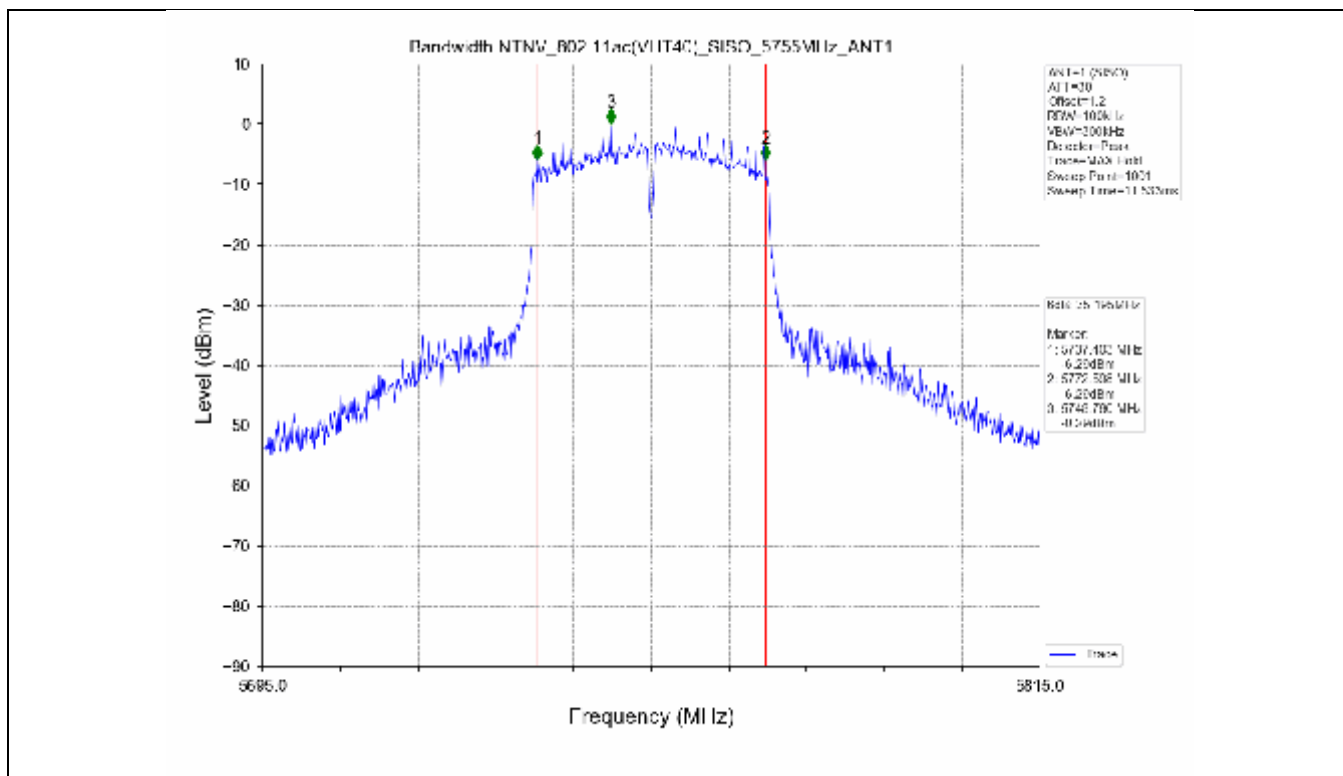

2.2 Test Graph - Emission Bandwidth

2.3 Test Graph - 99% Occupied Bandwidth

3. Maximum Conducted Output Power

**3.1 Test Result**

Test Mode	Frequency (MHz)	Tx Type	Measured Output Power (dBm)	Limit (dBm)	Verdict
			Ant 1		
802.11a	5180	SISO	13.71	≤23.98	PASS
	5200	SISO	13.78	≤23.98	PASS
	5240	SISO	13.70	≤23.98	PASS
	5260	SISO	13.63	≤23.98	PASS
	5300	SISO	13.50	≤23.93	PASS
	5320	SISO	13.50	≤23.82	PASS
	5500	SISO	13.62	≤23.90	PASS
	5580	SISO	13.75	≤23.86	PASS
	5600	SISO	13.56	≤23.95	PASS
	5700	SISO	13.23	≤23.98	PASS
	5745	SISO	13.13	≤30.00	PASS
	5785	SISO	13.03	≤30.00	PASS
802.11n(HT20)	5825	SISO	13.36	≤30.00	PASS
	5180	SISO	13.44	≤23.98	PASS
	5200	SISO	13.54	≤23.98	PASS
	5240	SISO	13.21	≤23.98	PASS
	5260	SISO	13.21	≤23.98	PASS
	5300	SISO	13.15	≤23.98	PASS
	5320	SISO	13.16	≤23.98	PASS
	5500	SISO	13.24	≤23.98	PASS
	5580	SISO	13.42	≤23.98	PASS
	5600	SISO	13.41	≤23.98	PASS
	5700	SISO	12.97	≤23.98	PASS
	5745	SISO	13.94	≤30.00	PASS
802.11n(HT40)	5785	SISO	13.85	≤30.00	PASS
	5825	SISO	14.07	≤30.00	PASS
	5190	SISO	13.18	≤23.98	PASS
	5230	SISO	13.21	≤23.98	PASS
	5270	SISO	12.91	≤23.98	PASS
	5310	SISO	12.89	≤23.98	PASS
	5510	SISO	13.17	≤23.98	PASS
	5550	SISO	13.27	≤23.98	PASS
	5590	SISO	13.30	≤23.98	PASS
	5670	SISO	12.80	≤23.98	PASS
	5755	SISO	13.56	≤30.00	PASS
	5795	SISO	13.89	≤30.00	PASS
802.11ac(VHT20)	5180	SISO	13.61	≤23.98	PASS
	5200	SISO	13.51	≤23.98	PASS
	5240	SISO	13.35	≤23.98	PASS
	5260	SISO	13.14	≤23.98	PASS
	5300	SISO	13.06	≤23.98	PASS
	5320	SISO	13.03	≤23.98	PASS
	5500	SISO	13.32	≤23.98	PASS
	5580	SISO	13.60	≤23.98	PASS
	5600	SISO	13.42	≤23.98	PASS
	5700	SISO	13.19	≤23.98	PASS
	5745	SISO	13.30	≤30.00	PASS
	5785	SISO	13.55	≤30.00	PASS
802.11ac(VHT40)	5825	SISO	13.70	≤30.00	PASS
	5190	SISO	13.78	≤23.98	PASS
	5230	SISO	13.47	≤23.98	PASS
	5270	SISO	13.58	≤23.98	PASS
	5310	SISO	13.49	≤23.98	PASS
	5510	SISO	13.37	≤23.98	PASS

### 3.2 Test Graph