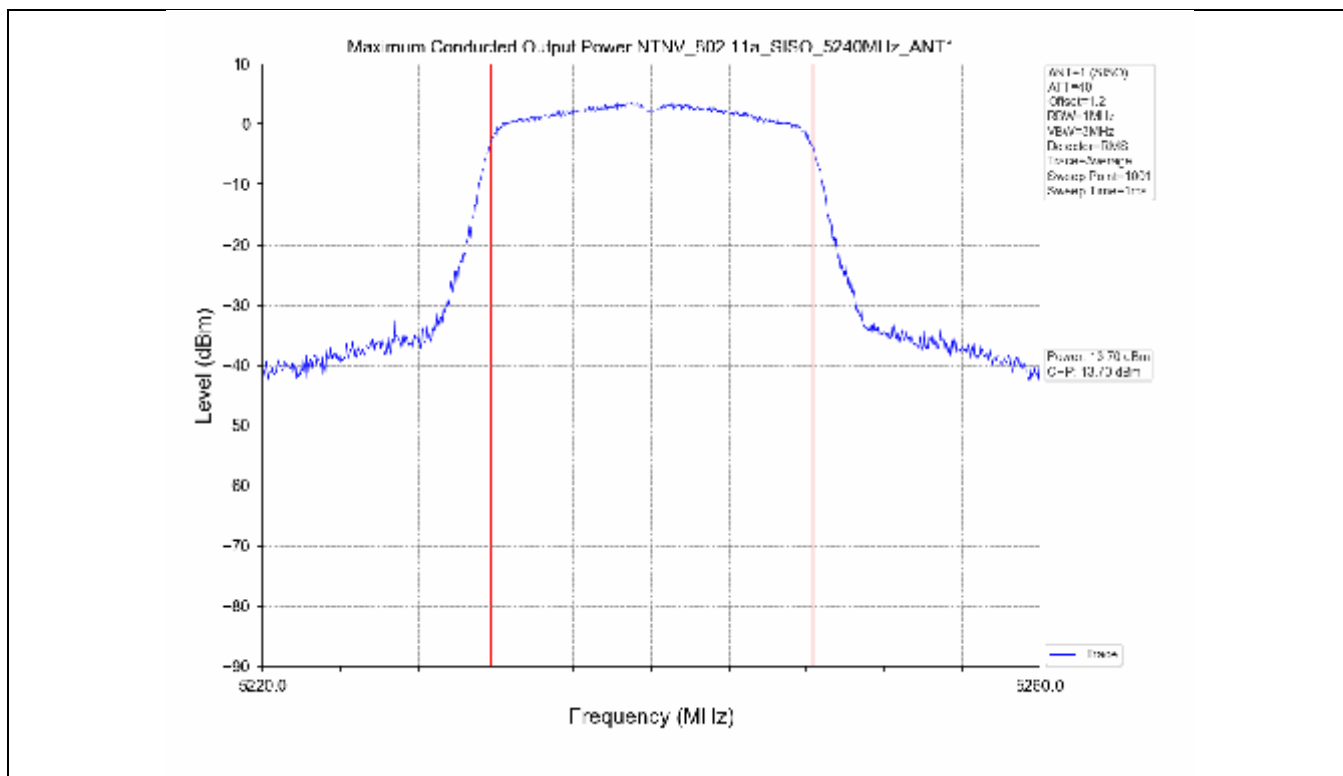

2.2 Test Graph - Emission Bandwidth

2.3 Test Graph - 99% Occupied Bandwidth

3. Maximum Conducted Output Power

**3.1 Test Result**

Test Mode	Frequency (MHz)	Tx Type	Measured Output Power (dBm)	Limit (dBm)	Verdict
			Ant 1		
802.11a	5180	SISO	13.71	≤23.98	PASS
	5200	SISO	13.78	≤23.98	PASS
	5240	SISO	13.70	≤23.98	PASS
	5260	SISO	13.63	≤23.98	PASS
	5300	SISO	13.50	≤23.93	PASS
	5320	SISO	13.50	≤23.82	PASS
	5500	SISO	13.62	≤23.90	PASS
	5580	SISO	13.75	≤23.86	PASS
	5600	SISO	13.56	≤23.95	PASS
	5700	SISO	13.23	≤23.98	PASS
	5745	SISO	13.13	≤30.00	PASS
	5785	SISO	13.03	≤30.00	PASS
802.11n(HT20)	5825	SISO	13.36	≤30.00	PASS
	5180	SISO	13.44	≤23.98	PASS
	5200	SISO	13.54	≤23.98	PASS
	5240	SISO	13.21	≤23.98	PASS
	5260	SISO	13.21	≤23.98	PASS
	5300	SISO	13.15	≤23.98	PASS
	5320	SISO	13.16	≤23.98	PASS
	5500	SISO	13.24	≤23.98	PASS
	5580	SISO	13.42	≤23.98	PASS
	5600	SISO	13.41	≤23.98	PASS
	5700	SISO	12.97	≤23.98	PASS
	5745	SISO	13.94	≤30.00	PASS
802.11n(HT40)	5785	SISO	13.85	≤30.00	PASS
	5825	SISO	14.07	≤30.00	PASS
	5190	SISO	13.18	≤23.98	PASS
	5230	SISO	13.21	≤23.98	PASS
	5270	SISO	12.91	≤23.98	PASS
	5310	SISO	12.89	≤23.98	PASS
	5510	SISO	13.17	≤23.98	PASS
	5550	SISO	13.27	≤23.98	PASS
	5590	SISO	13.30	≤23.98	PASS
	5670	SISO	12.80	≤23.98	PASS
	5755	SISO	13.56	≤30.00	PASS
	5795	SISO	13.89	≤30.00	PASS
802.11ac(VHT20)	5180	SISO	13.61	≤23.98	PASS
	5200	SISO	13.51	≤23.98	PASS
	5240	SISO	13.35	≤23.98	PASS
	5260	SISO	13.14	≤23.98	PASS
	5300	SISO	13.06	≤23.98	PASS
	5320	SISO	13.03	≤23.98	PASS
	5500	SISO	13.32	≤23.98	PASS
	5580	SISO	13.60	≤23.98	PASS
	5600	SISO	13.42	≤23.98	PASS
	5700	SISO	13.19	≤23.98	PASS
	5745	SISO	13.30	≤30.00	PASS
	5785	SISO	13.55	≤30.00	PASS
802.11ac(VHT40)	5825	SISO	13.70	≤30.00	PASS
	5190	SISO	13.78	≤23.98	PASS
	5230	SISO	13.47	≤23.98	PASS
	5270	SISO	13.58	≤23.98	PASS
	5310	SISO	13.49	≤23.98	PASS
	5510	SISO	13.37	≤23.98	PASS

### 3.2 Test Graph