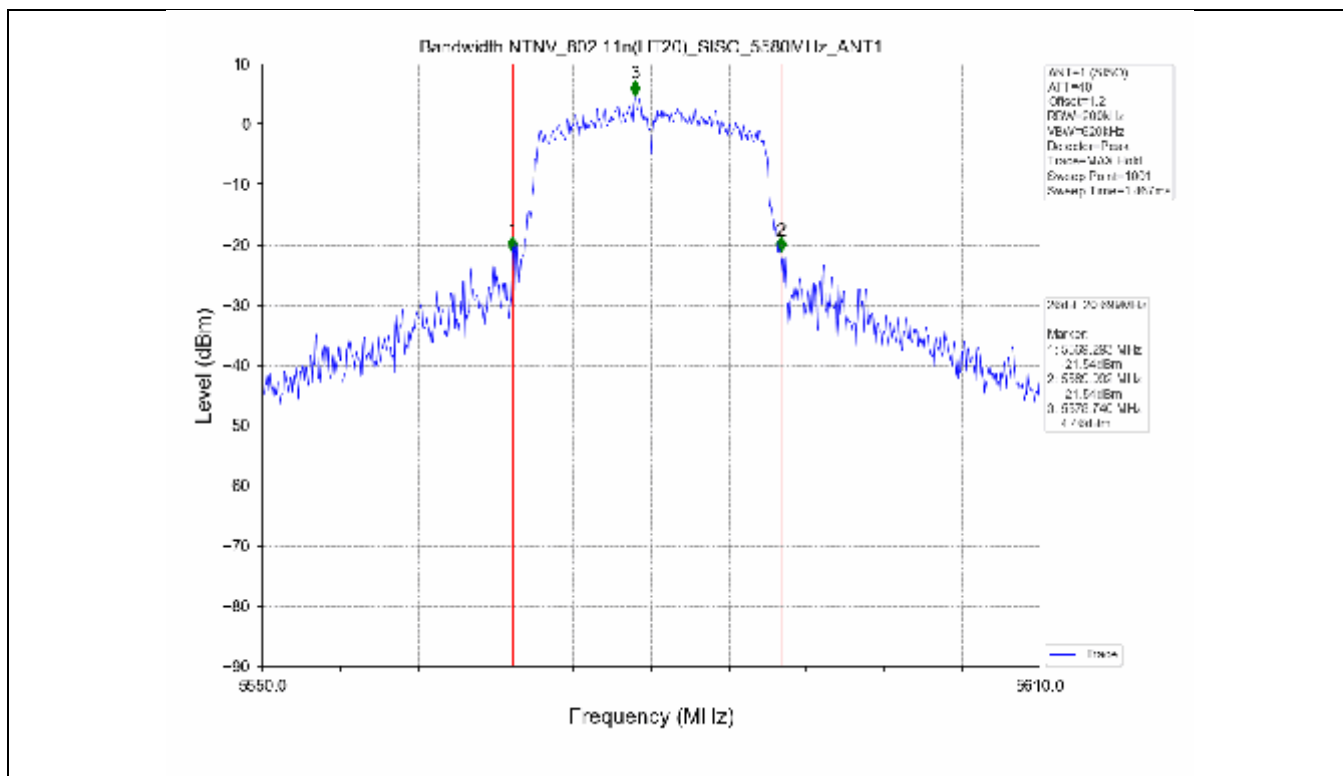

2.2 Test Graph - Emission Bandwidth

2.3 Test Graph - 99% Occupied Bandwidth

3. Maximum Conducted Output Power

**3.1 Test Result**

Test Mode	Frequency (MHz)	Tx Type	Measured Output Power (dBm)	Limit (dBm)	Verdict
			Ant 1		
802.11a	5180	SISO	13.71	≤23.98	PASS
	5200	SISO	13.78	≤23.98	PASS
	5240	SISO	13.70	≤23.98	PASS
	5260	SISO	13.63	≤23.98	PASS
	5300	SISO	13.50	≤23.93	PASS
	5320	SISO	13.50	≤23.82	PASS
	5500	SISO	13.62	≤23.90	PASS
	5580	SISO	13.75	≤23.86	PASS
	5600	SISO	13.56	≤23.95	PASS
	5700	SISO	13.23	≤23.98	PASS
	5745	SISO	13.13	≤30.00	PASS
	5785	SISO	13.03	≤30.00	PASS
802.11n(HT20)	5825	SISO	13.36	≤30.00	PASS
	5180	SISO	13.44	≤23.98	PASS
	5200	SISO	13.54	≤23.98	PASS
	5240	SISO	13.21	≤23.98	PASS
	5260	SISO	13.21	≤23.98	PASS
	5300	SISO	13.15	≤23.98	PASS
	5320	SISO	13.16	≤23.98	PASS
	5500	SISO	13.24	≤23.98	PASS
	5580	SISO	13.42	≤23.98	PASS
	5600	SISO	13.41	≤23.98	PASS
	5700	SISO	12.97	≤23.98	PASS
	5745	SISO	13.94	≤30.00	PASS
802.11n(HT40)	5785	SISO	13.85	≤30.00	PASS
	5825	SISO	14.07	≤30.00	PASS
	5190	SISO	13.18	≤23.98	PASS
	5230	SISO	13.21	≤23.98	PASS
	5270	SISO	12.91	≤23.98	PASS
	5310	SISO	12.89	≤23.98	PASS
	5510	SISO	13.17	≤23.98	PASS
	5550	SISO	13.27	≤23.98	PASS
	5590	SISO	13.30	≤23.98	PASS
	5670	SISO	12.80	≤23.98	PASS
	5755	SISO	13.56	≤30.00	PASS
	5795	SISO	13.89	≤30.00	PASS
802.11ac(VHT20)	5180	SISO	13.61	≤23.98	PASS
	5200	SISO	13.51	≤23.98	PASS
	5240	SISO	13.35	≤23.98	PASS
	5260	SISO	13.14	≤23.98	PASS
	5300	SISO	13.06	≤23.98	PASS
	5320	SISO	13.03	≤23.98	PASS
	5500	SISO	13.32	≤23.98	PASS
	5580	SISO	13.60	≤23.98	PASS
	5600	SISO	13.42	≤23.98	PASS
	5700	SISO	13.19	≤23.98	PASS
	5745	SISO	13.30	≤30.00	PASS
	5785	SISO	13.55	≤30.00	PASS
802.11ac(VHT40)	5825	SISO	13.70	≤30.00	PASS
	5190	SISO	13.78	≤23.98	PASS
	5230	SISO	13.47	≤23.98	PASS
	5270	SISO	13.58	≤23.98	PASS
	5310	SISO	13.49	≤23.98	PASS
	5510	SISO	13.37	≤23.98	PASS

### 3.2 Test Graph