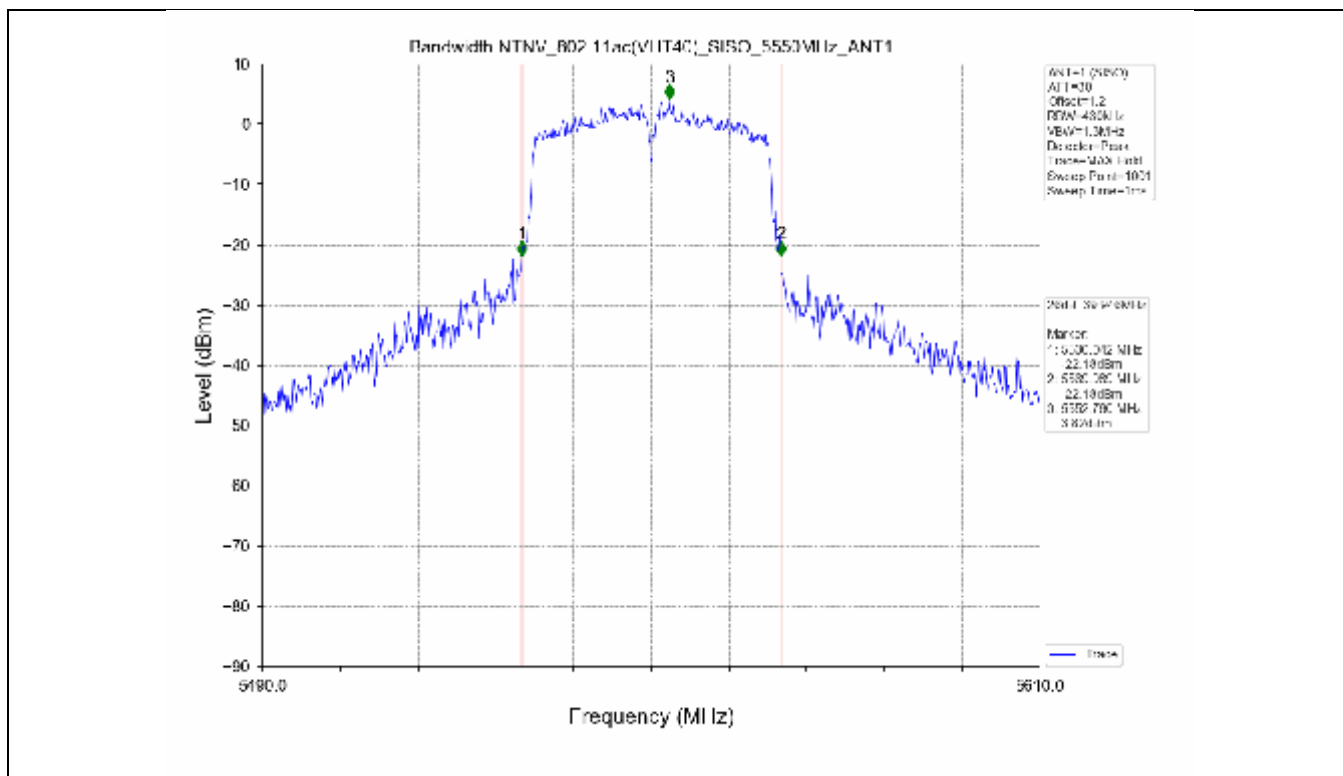

2.2 Test Graph - Emission Bandwidth

2.3 Test Graph - 99% Occupied Bandwidth

3. Maximum Conducted Output Power

**3.1 Test Result**

Test Mode	Frequency (MHz)	Tx Type	Measured Output Power (dBm)	Limit (dBm)	Verdict
			Ant 1		
802.11a	5180	SISO	13.71	≤23.98	PASS
	5200	SISO	13.78	≤23.98	PASS
	5240	SISO	13.70	≤23.98	PASS
	5260	SISO	13.63	≤23.98	PASS
	5300	SISO	13.50	≤23.93	PASS
	5320	SISO	13.50	≤23.82	PASS
	5500	SISO	13.62	≤23.90	PASS
	5580	SISO	13.75	≤23.86	PASS
	5600	SISO	13.56	≤23.95	PASS
	5700	SISO	13.23	≤23.98	PASS
	5745	SISO	13.13	≤30.00	PASS
	5785	SISO	13.03	≤30.00	PASS
802.11n(HT20)	5825	SISO	13.36	≤30.00	PASS
	5180	SISO	13.44	≤23.98	PASS
	5200	SISO	13.54	≤23.98	PASS
	5240	SISO	13.21	≤23.98	PASS
	5260	SISO	13.21	≤23.98	PASS
	5300	SISO	13.15	≤23.98	PASS
	5320	SISO	13.16	≤23.98	PASS
	5500	SISO	13.24	≤23.98	PASS
	5580	SISO	13.42	≤23.98	PASS
	5600	SISO	13.41	≤23.98	PASS
	5700	SISO	12.97	≤23.98	PASS
	5745	SISO	13.94	≤30.00	PASS
802.11n(HT40)	5785	SISO	13.85	≤30.00	PASS
	5825	SISO	14.07	≤30.00	PASS
	5190	SISO	13.18	≤23.98	PASS
	5230	SISO	13.21	≤23.98	PASS
	5270	SISO	12.91	≤23.98	PASS
	5310	SISO	12.89	≤23.98	PASS
	5510	SISO	13.17	≤23.98	PASS
	5550	SISO	13.27	≤23.98	PASS
	5590	SISO	13.30	≤23.98	PASS
	5670	SISO	12.80	≤23.98	PASS
	5755	SISO	13.56	≤30.00	PASS
	5795	SISO	13.89	≤30.00	PASS
802.11ac(VHT20)	5180	SISO	13.61	≤23.98	PASS
	5200	SISO	13.51	≤23.98	PASS
	5240	SISO	13.35	≤23.98	PASS
	5260	SISO	13.14	≤23.98	PASS
	5300	SISO	13.06	≤23.98	PASS
	5320	SISO	13.03	≤23.98	PASS
	5500	SISO	13.32	≤23.98	PASS
	5580	SISO	13.60	≤23.98	PASS
	5600	SISO	13.42	≤23.98	PASS
	5700	SISO	13.19	≤23.98	PASS
	5745	SISO	13.30	≤30.00	PASS
	5785	SISO	13.55	≤30.00	PASS
802.11ac(VHT40)	5825	SISO	13.70	≤30.00	PASS
	5190	SISO	13.78	≤23.98	PASS
	5230	SISO	13.47	≤23.98	PASS
	5270	SISO	13.58	≤23.98	PASS
	5310	SISO	13.49	≤23.98	PASS
	5510	SISO	13.37	≤23.98	PASS

### 3.2 Test Graph