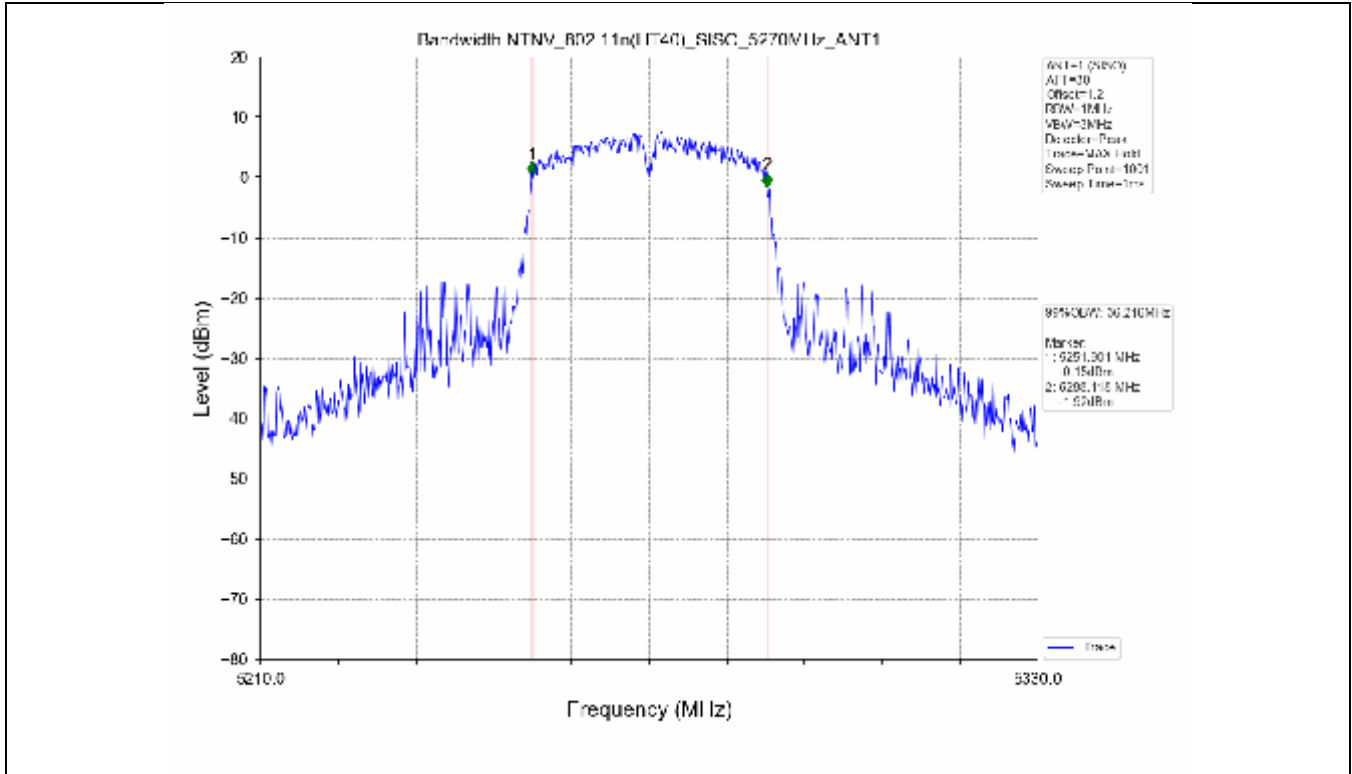

2.2 Test Graph - Emission Bandwidth

2.3 Test Graph - 99% Occupied Bandwidth

3. Maximum Conducted Output Power

**3.1 Test Result**

Test Mode	Frequency (MHz)	Tx Type	Measured Output Power (dBm)	Limit (dBm)	Verdict
			Ant 1		
802.11a	5180	SISO	13.71	≤23.98	PASS
	5200	SISO	13.78	≤23.98	PASS
	5240	SISO	13.70	≤23.98	PASS
	5260	SISO	13.63	≤23.98	PASS
	5300	SISO	13.50	≤23.93	PASS
	5320	SISO	13.50	≤23.82	PASS
	5500	SISO	13.62	≤23.90	PASS
	5580	SISO	13.75	≤23.86	PASS
	5600	SISO	13.56	≤23.95	PASS
	5700	SISO	13.23	≤23.98	PASS
	5745	SISO	13.13	≤30.00	PASS
	5785	SISO	13.03	≤30.00	PASS
802.11n(HT20)	5825	SISO	13.36	≤30.00	PASS
	5180	SISO	13.44	≤23.98	PASS
	5200	SISO	13.54	≤23.98	PASS
	5240	SISO	13.21	≤23.98	PASS
	5260	SISO	13.21	≤23.98	PASS
	5300	SISO	13.15	≤23.98	PASS
	5320	SISO	13.16	≤23.98	PASS
	5500	SISO	13.24	≤23.98	PASS
	5580	SISO	13.42	≤23.98	PASS
	5600	SISO	13.41	≤23.98	PASS
	5700	SISO	12.97	≤23.98	PASS
	5745	SISO	13.94	≤30.00	PASS
802.11n(HT40)	5785	SISO	13.85	≤30.00	PASS
	5825	SISO	14.07	≤30.00	PASS
	5190	SISO	13.18	≤23.98	PASS
	5230	SISO	13.21	≤23.98	PASS
	5270	SISO	12.91	≤23.98	PASS
	5310	SISO	12.89	≤23.98	PASS
	5510	SISO	13.17	≤23.98	PASS
	5550	SISO	13.27	≤23.98	PASS
	5590	SISO	13.30	≤23.98	PASS
	5670	SISO	12.80	≤23.98	PASS
	5755	SISO	13.56	≤30.00	PASS
	5795	SISO	13.89	≤30.00	PASS
802.11ac(VHT20)	5180	SISO	13.61	≤23.98	PASS
	5200	SISO	13.51	≤23.98	PASS
	5240	SISO	13.35	≤23.98	PASS
	5260	SISO	13.14	≤23.98	PASS
	5300	SISO	13.06	≤23.98	PASS
	5320	SISO	13.03	≤23.98	PASS
	5500	SISO	13.32	≤23.98	PASS
	5580	SISO	13.60	≤23.98	PASS
	5600	SISO	13.42	≤23.98	PASS
	5700	SISO	13.19	≤23.98	PASS
	5745	SISO	13.30	≤30.00	PASS
	5785	SISO	13.55	≤30.00	PASS
802.11ac(VHT40)	5825	SISO	13.70	≤30.00	PASS
	5190	SISO	13.78	≤23.98	PASS
	5230	SISO	13.47	≤23.98	PASS
	5270	SISO	13.58	≤23.98	PASS
	5310	SISO	13.49	≤23.98	PASS
	5510	SISO	13.37	≤23.98	PASS

### 3.2 Test Graph