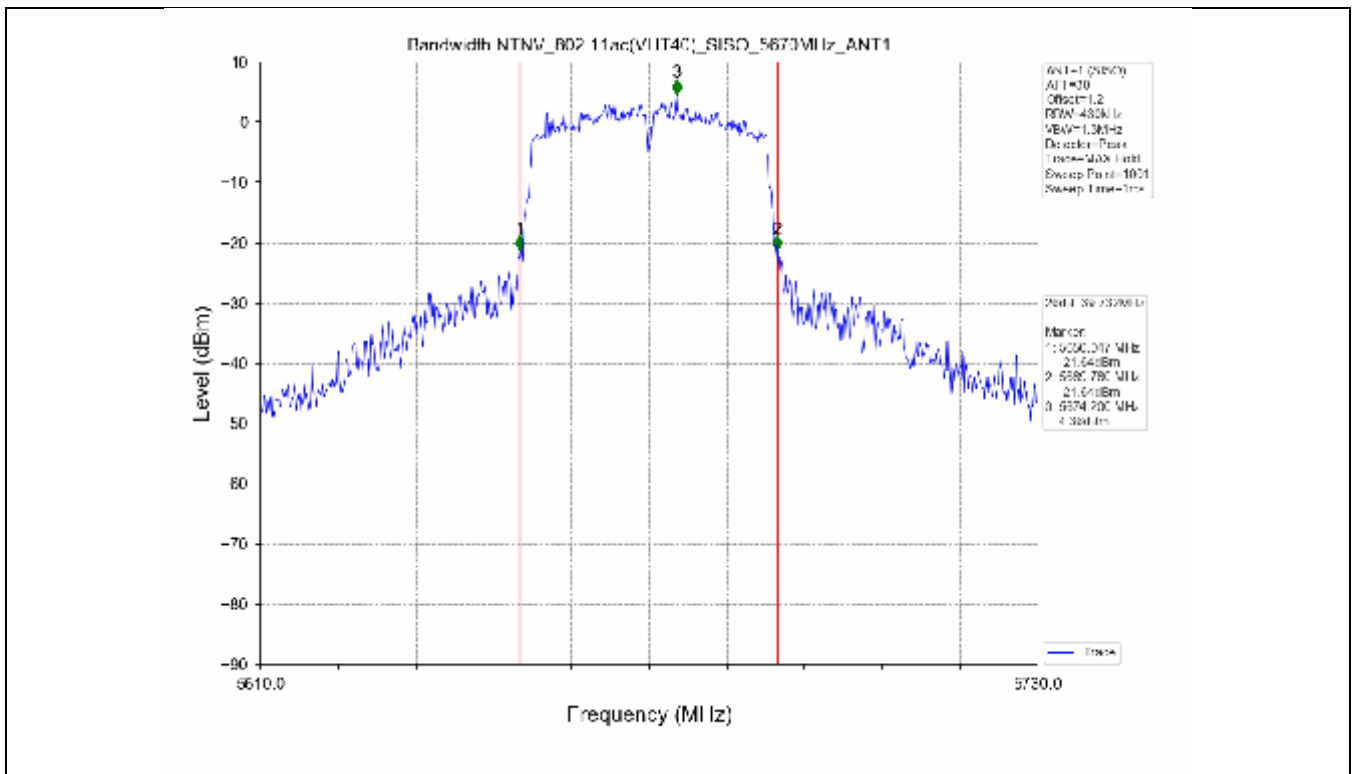

2.2 Test Graph - Emission Bandwidth

2.3 Test Graph - 99% Occupied Bandwidth

3. Maximum Conducted Output Power

**3.1 Test Result**

Test Mode	Frequency (MHz)	Tx Type	Measured Output Power (dBm)	Limit (dBm)	Verdict
			Ant 1		
802.11a	5180	SISO	13.71	≤23.98	PASS
	5200	SISO	13.78	≤23.98	PASS
	5240	SISO	13.70	≤23.98	PASS
	5260	SISO	13.63	≤23.98	PASS
	5300	SISO	13.50	≤23.93	PASS
	5320	SISO	13.50	≤23.82	PASS
	5500	SISO	13.62	≤23.90	PASS
	5580	SISO	13.75	≤23.86	PASS
	5600	SISO	13.56	≤23.95	PASS
	5700	SISO	13.23	≤23.98	PASS
	5745	SISO	13.13	≤30.00	PASS
	5785	SISO	13.03	≤30.00	PASS
802.11n(HT20)	5825	SISO	13.36	≤30.00	PASS
	5180	SISO	13.44	≤23.98	PASS
	5200	SISO	13.54	≤23.98	PASS
	5240	SISO	13.21	≤23.98	PASS
	5260	SISO	13.21	≤23.98	PASS
	5300	SISO	13.15	≤23.98	PASS
	5320	SISO	13.16	≤23.98	PASS
	5500	SISO	13.24	≤23.98	PASS
	5580	SISO	13.42	≤23.98	PASS
	5600	SISO	13.41	≤23.98	PASS
	5700	SISO	12.97	≤23.98	PASS
	5745	SISO	13.94	≤30.00	PASS
802.11n(HT40)	5785	SISO	13.85	≤30.00	PASS
	5825	SISO	14.07	≤30.00	PASS
	5190	SISO	13.18	≤23.98	PASS
	5230	SISO	13.21	≤23.98	PASS
	5270	SISO	12.91	≤23.98	PASS
	5310	SISO	12.89	≤23.98	PASS
	5510	SISO	13.17	≤23.98	PASS
	5550	SISO	13.27	≤23.98	PASS
	5590	SISO	13.30	≤23.98	PASS
	5670	SISO	12.80	≤23.98	PASS
	5755	SISO	13.56	≤30.00	PASS
	5795	SISO	13.89	≤30.00	PASS
802.11ac(VHT20)	5180	SISO	13.61	≤23.98	PASS
	5200	SISO	13.51	≤23.98	PASS
	5240	SISO	13.35	≤23.98	PASS
	5260	SISO	13.14	≤23.98	PASS
	5300	SISO	13.06	≤23.98	PASS
	5320	SISO	13.03	≤23.98	PASS
	5500	SISO	13.32	≤23.98	PASS
	5580	SISO	13.60	≤23.98	PASS
	5600	SISO	13.42	≤23.98	PASS
	5700	SISO	13.19	≤23.98	PASS
	5745	SISO	13.30	≤30.00	PASS
	5785	SISO	13.55	≤30.00	PASS
802.11ac(VHT40)	5825	SISO	13.70	≤30.00	PASS
	5190	SISO	13.78	≤23.98	PASS
	5230	SISO	13.47	≤23.98	PASS
	5270	SISO	13.58	≤23.98	PASS
	5310	SISO	13.49	≤23.98	PASS
	5510	SISO	13.37	≤23.98	PASS

### 3.2 Test Graph