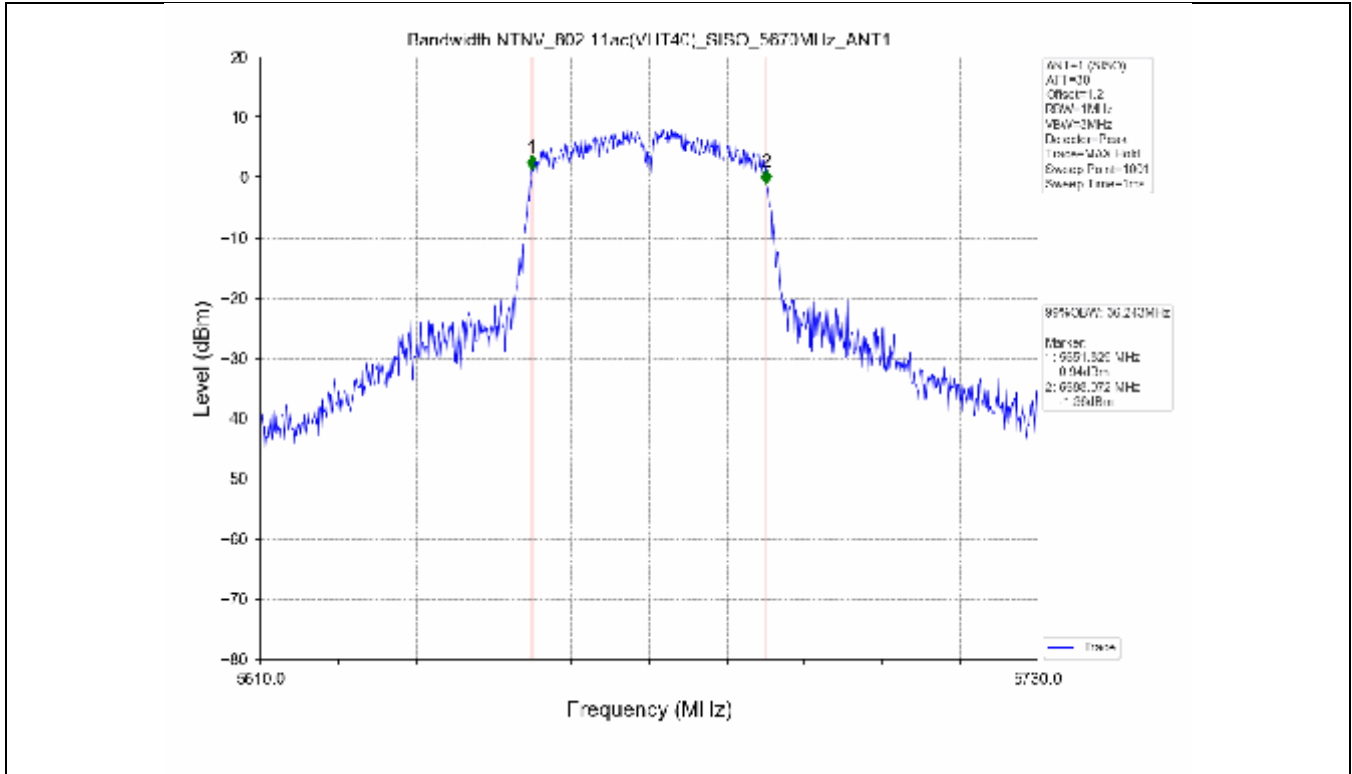

2.2 Test Graph - Emission Bandwidth

2.3 Test Graph - 99% Occupied Bandwidth

3. Maximum Conducted Output Power

**3.1 Test Result**

Test Mode	Frequency (MHz)	Tx Type	Measured Output Power (dBm)	Limit (dBm)	Verdict
			Ant 1		
802.11a	5180	SISO	13.71	≤23.98	PASS
	5200	SISO	13.78	≤23.98	PASS
	5240	SISO	13.70	≤23.98	PASS
	5260	SISO	13.63	≤23.98	PASS
	5300	SISO	13.50	≤23.93	PASS
	5320	SISO	13.50	≤23.82	PASS
	5500	SISO	13.62	≤23.90	PASS
	5580	SISO	13.75	≤23.86	PASS
	5600	SISO	13.56	≤23.95	PASS
	5700	SISO	13.23	≤23.98	PASS
	5745	SISO	13.13	≤30.00	PASS
	5785	SISO	13.03	≤30.00	PASS
802.11n(HT20)	5825	SISO	13.36	≤30.00	PASS
	5180	SISO	13.44	≤23.98	PASS
	5200	SISO	13.54	≤23.98	PASS
	5240	SISO	13.21	≤23.98	PASS
	5260	SISO	13.21	≤23.98	PASS
	5300	SISO	13.15	≤23.98	PASS
	5320	SISO	13.16	≤23.98	PASS
	5500	SISO	13.24	≤23.98	PASS
	5580	SISO	13.42	≤23.98	PASS
	5600	SISO	13.41	≤23.98	PASS
	5700	SISO	12.97	≤23.98	PASS
	5745	SISO	13.94	≤30.00	PASS
802.11n(HT40)	5785	SISO	13.85	≤30.00	PASS
	5825	SISO	14.07	≤30.00	PASS
	5190	SISO	13.18	≤23.98	PASS
	5230	SISO	13.21	≤23.98	PASS
	5270	SISO	12.91	≤23.98	PASS
	5310	SISO	12.89	≤23.98	PASS
	5510	SISO	13.17	≤23.98	PASS
	5550	SISO	13.27	≤23.98	PASS
	5590	SISO	13.30	≤23.98	PASS
	5670	SISO	12.80	≤23.98	PASS
	5755	SISO	13.56	≤30.00	PASS
	5795	SISO	13.89	≤30.00	PASS
802.11ac(VHT20)	5180	SISO	13.61	≤23.98	PASS
	5200	SISO	13.51	≤23.98	PASS
	5240	SISO	13.35	≤23.98	PASS
	5260	SISO	13.14	≤23.98	PASS
	5300	SISO	13.06	≤23.98	PASS
	5320	SISO	13.03	≤23.98	PASS
	5500	SISO	13.32	≤23.98	PASS
	5580	SISO	13.60	≤23.98	PASS
	5600	SISO	13.42	≤23.98	PASS
	5700	SISO	13.19	≤23.98	PASS
	5745	SISO	13.30	≤30.00	PASS
	5785	SISO	13.55	≤30.00	PASS
802.11ac(VHT40)	5825	SISO	13.70	≤30.00	PASS
	5190	SISO	13.78	≤23.98	PASS
	5230	SISO	13.47	≤23.98	PASS
	5270	SISO	13.58	≤23.98	PASS
	5310	SISO	13.49	≤23.98	PASS
	5510	SISO	13.37	≤23.98	PASS

### 3.2 Test Graph