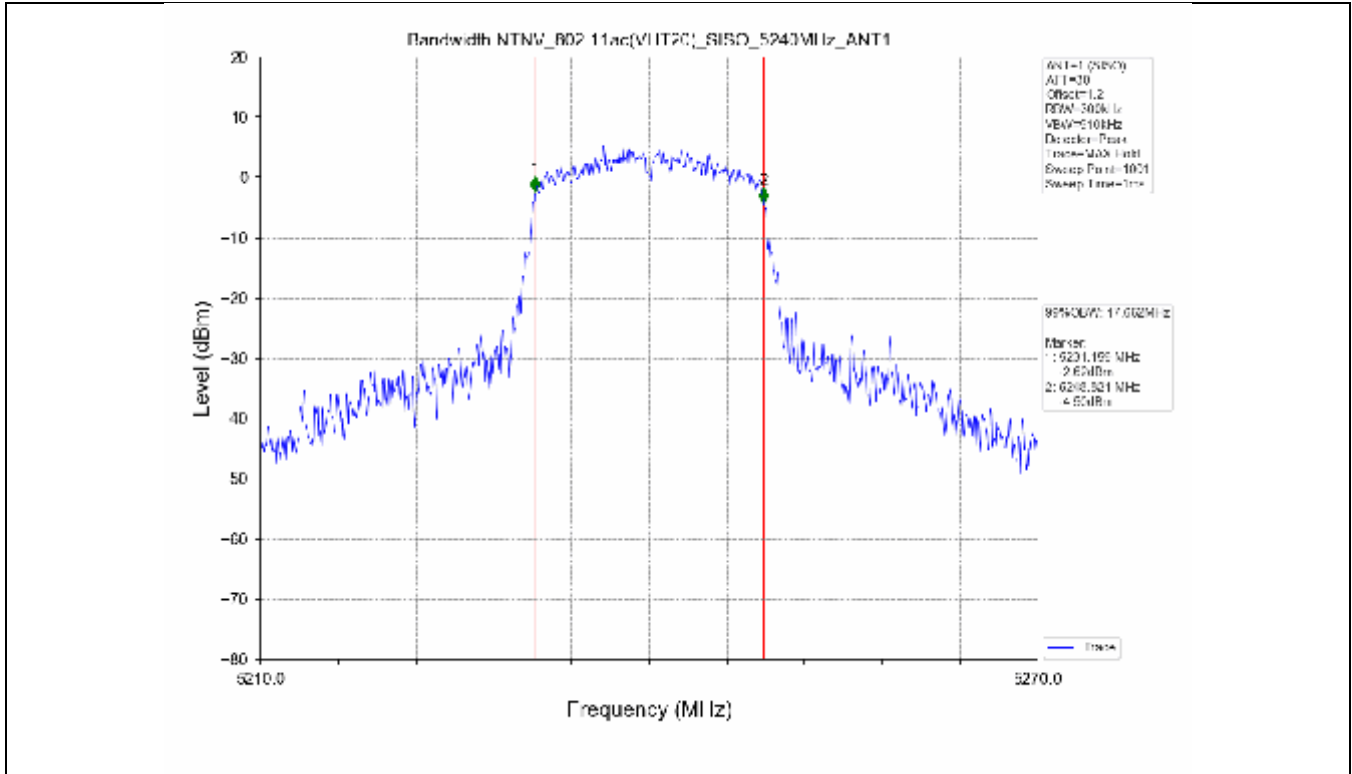

2.2 Test Graph - Emission Bandwidth

2.3 Test Graph - 99% Occupied Bandwidth

3. Maximum Conducted Output Power

**3.1 Test Result**

Test Mode	Frequency (MHz)	Tx Type	Measured Output Power (dBm)	Limit (dBm)	Verdict
			Ant 1		
802.11a	5180	SISO	13.71	≤23.98	PASS
	5200	SISO	13.78	≤23.98	PASS
	5240	SISO	13.70	≤23.98	PASS
	5260	SISO	13.63	≤23.98	PASS
	5300	SISO	13.50	≤23.93	PASS
	5320	SISO	13.50	≤23.82	PASS
	5500	SISO	13.62	≤23.90	PASS
	5580	SISO	13.75	≤23.86	PASS
	5600	SISO	13.56	≤23.95	PASS
	5700	SISO	13.23	≤23.98	PASS
	5745	SISO	13.13	≤30.00	PASS
	5785	SISO	13.03	≤30.00	PASS
802.11n(HT20)	5825	SISO	13.36	≤30.00	PASS
	5180	SISO	13.44	≤23.98	PASS
	5200	SISO	13.54	≤23.98	PASS
	5240	SISO	13.21	≤23.98	PASS
	5260	SISO	13.21	≤23.98	PASS
	5300	SISO	13.15	≤23.98	PASS
	5320	SISO	13.16	≤23.98	PASS
	5500	SISO	13.24	≤23.98	PASS
	5580	SISO	13.42	≤23.98	PASS
	5600	SISO	13.41	≤23.98	PASS
	5700	SISO	12.97	≤23.98	PASS
	5745	SISO	13.94	≤30.00	PASS
802.11n(HT40)	5785	SISO	13.85	≤30.00	PASS
	5825	SISO	14.07	≤30.00	PASS
	5190	SISO	13.18	≤23.98	PASS
	5230	SISO	13.21	≤23.98	PASS
	5270	SISO	12.91	≤23.98	PASS
	5310	SISO	12.89	≤23.98	PASS
	5510	SISO	13.17	≤23.98	PASS
	5550	SISO	13.27	≤23.98	PASS
	5590	SISO	13.30	≤23.98	PASS
	5670	SISO	12.80	≤23.98	PASS
	5755	SISO	13.56	≤30.00	PASS
	5795	SISO	13.89	≤30.00	PASS
802.11ac(VHT20)	5180	SISO	13.61	≤23.98	PASS
	5200	SISO	13.51	≤23.98	PASS
	5240	SISO	13.35	≤23.98	PASS
	5260	SISO	13.14	≤23.98	PASS
	5300	SISO	13.06	≤23.98	PASS
	5320	SISO	13.03	≤23.98	PASS
	5500	SISO	13.32	≤23.98	PASS
	5580	SISO	13.60	≤23.98	PASS
	5600	SISO	13.42	≤23.98	PASS
	5700	SISO	13.19	≤23.98	PASS
	5745	SISO	13.30	≤30.00	PASS
	5785	SISO	13.55	≤30.00	PASS
802.11ac(VHT40)	5825	SISO	13.70	≤30.00	PASS
	5190	SISO	13.78	≤23.98	PASS
	5230	SISO	13.47	≤23.98	PASS
	5270	SISO	13.58	≤23.98	PASS
	5310	SISO	13.49	≤23.98	PASS
	5510	SISO	13.37	≤23.98	PASS

### 3.2 Test Graph