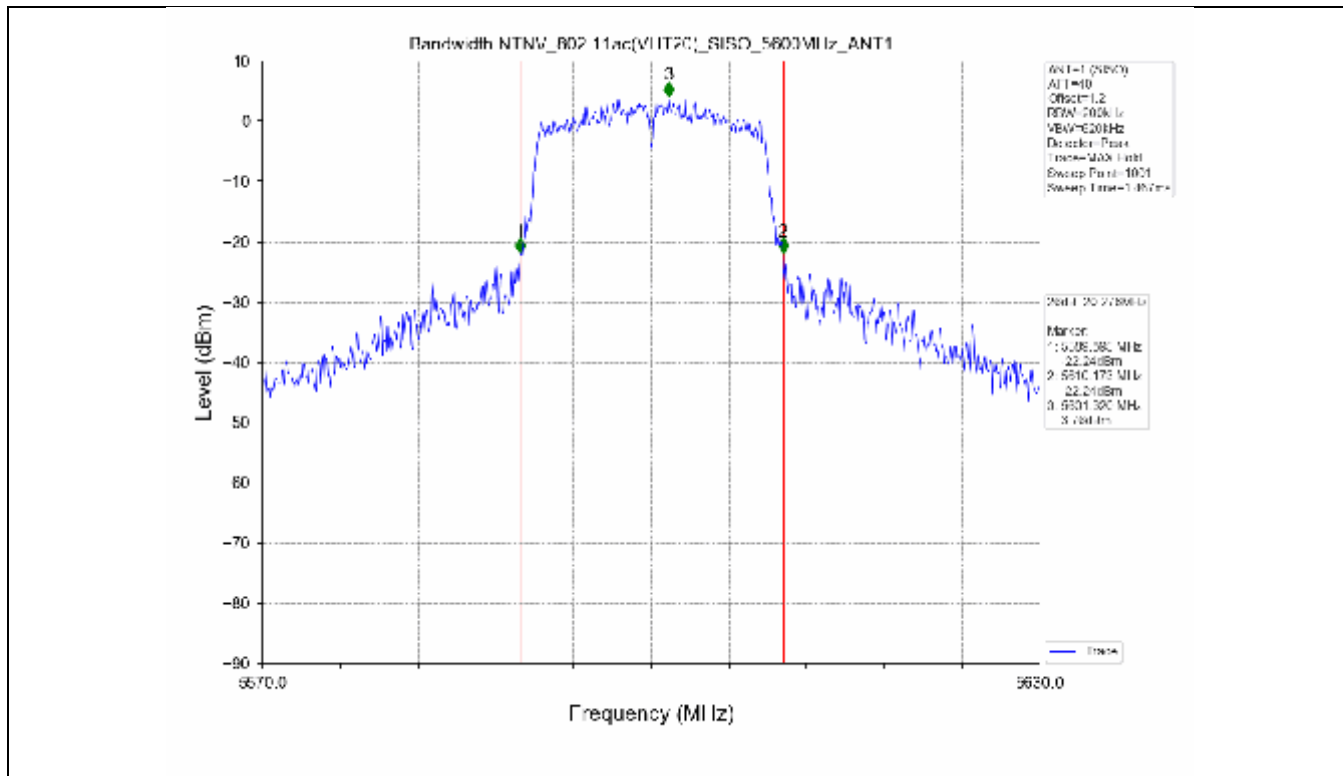

2.2 Test Graph - Emission Bandwidth

2.3 Test Graph - 99% Occupied Bandwidth

3. Maximum Conducted Output Power

**3.1 Test Result**

Test Mode	Frequency (MHz)	Tx Type	Measured Output Power (dBm)	Limit (dBm)	Verdict
			Ant 1		
802.11a	5180	SISO	13.71	≤23.98	PASS
	5200	SISO	13.78	≤23.98	PASS
	5240	SISO	13.70	≤23.98	PASS
	5260	SISO	13.63	≤23.98	PASS
	5300	SISO	13.50	≤23.93	PASS
	5320	SISO	13.50	≤23.82	PASS
	5500	SISO	13.62	≤23.90	PASS
	5580	SISO	13.75	≤23.86	PASS
	5600	SISO	13.56	≤23.95	PASS
	5700	SISO	13.23	≤23.98	PASS
	5745	SISO	13.13	≤30.00	PASS
	5785	SISO	13.03	≤30.00	PASS
802.11n(HT20)	5825	SISO	13.36	≤30.00	PASS
	5180	SISO	13.44	≤23.98	PASS
	5200	SISO	13.54	≤23.98	PASS
	5240	SISO	13.21	≤23.98	PASS
	5260	SISO	13.21	≤23.98	PASS
	5300	SISO	13.15	≤23.98	PASS
	5320	SISO	13.16	≤23.98	PASS
	5500	SISO	13.24	≤23.98	PASS
	5580	SISO	13.42	≤23.98	PASS
	5600	SISO	13.41	≤23.98	PASS
	5700	SISO	12.97	≤23.98	PASS
	5745	SISO	13.94	≤30.00	PASS
802.11n(HT40)	5785	SISO	13.85	≤30.00	PASS
	5825	SISO	14.07	≤30.00	PASS
	5190	SISO	13.18	≤23.98	PASS
	5230	SISO	13.21	≤23.98	PASS
	5270	SISO	12.91	≤23.98	PASS
	5310	SISO	12.89	≤23.98	PASS
	5510	SISO	13.17	≤23.98	PASS
	5550	SISO	13.27	≤23.98	PASS
	5590	SISO	13.30	≤23.98	PASS
	5670	SISO	12.80	≤23.98	PASS
	5755	SISO	13.56	≤30.00	PASS
	5795	SISO	13.89	≤30.00	PASS
802.11ac(VHT20)	5180	SISO	13.61	≤23.98	PASS
	5200	SISO	13.51	≤23.98	PASS
	5240	SISO	13.35	≤23.98	PASS
	5260	SISO	13.14	≤23.98	PASS
	5300	SISO	13.06	≤23.98	PASS
	5320	SISO	13.03	≤23.98	PASS
	5500	SISO	13.32	≤23.98	PASS
	5580	SISO	13.60	≤23.98	PASS
	5600	SISO	13.42	≤23.98	PASS
	5700	SISO	13.19	≤23.98	PASS
	5745	SISO	13.30	≤30.00	PASS
	5785	SISO	13.55	≤30.00	PASS
802.11ac(VHT40)	5825	SISO	13.70	≤30.00	PASS
	5190	SISO	13.78	≤23.98	PASS
	5230	SISO	13.47	≤23.98	PASS
	5270	SISO	13.58	≤23.98	PASS
	5310	SISO	13.49	≤23.98	PASS
	5510	SISO	13.37	≤23.98	PASS

### 3.2 Test Graph