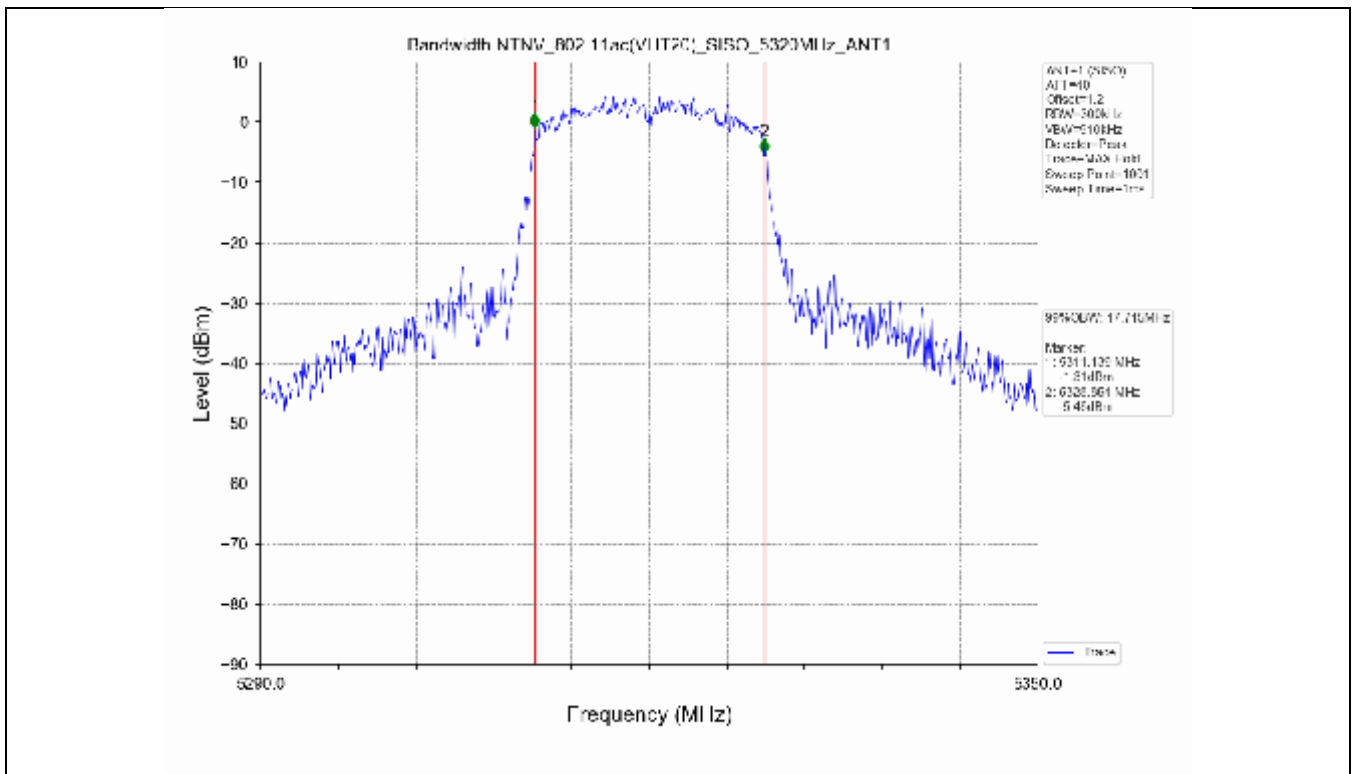

2.2 Test Graph - Emission Bandwidth

2.3 Test Graph - 99% Occupied Bandwidth

3. Maximum Conducted Output Power

**3.1 Test Result**

Test Mode	Frequency (MHz)	Tx Type	Measured Output Power (dBm)	Limit (dBm)	Verdict
			Ant 1		
802.11a	5180	SISO	13.71	≤23.98	PASS
	5200	SISO	13.78	≤23.98	PASS
	5240	SISO	13.70	≤23.98	PASS
	5260	SISO	13.63	≤23.98	PASS
	5300	SISO	13.50	≤23.93	PASS
	5320	SISO	13.50	≤23.82	PASS
	5500	SISO	13.62	≤23.90	PASS
	5580	SISO	13.75	≤23.86	PASS
	5600	SISO	13.56	≤23.95	PASS
	5700	SISO	13.23	≤23.98	PASS
	5745	SISO	13.13	≤30.00	PASS
	5785	SISO	13.03	≤30.00	PASS
802.11n(HT20)	5825	SISO	13.36	≤30.00	PASS
	5180	SISO	13.44	≤23.98	PASS
	5200	SISO	13.54	≤23.98	PASS
	5240	SISO	13.21	≤23.98	PASS
	5260	SISO	13.21	≤23.98	PASS
	5300	SISO	13.15	≤23.98	PASS
	5320	SISO	13.16	≤23.98	PASS
	5500	SISO	13.24	≤23.98	PASS
	5580	SISO	13.42	≤23.98	PASS
	5600	SISO	13.41	≤23.98	PASS
	5700	SISO	12.97	≤23.98	PASS
	5745	SISO	13.94	≤30.00	PASS
802.11n(HT40)	5785	SISO	13.85	≤30.00	PASS
	5825	SISO	14.07	≤30.00	PASS
	5190	SISO	13.18	≤23.98	PASS
	5230	SISO	13.21	≤23.98	PASS
	5270	SISO	12.91	≤23.98	PASS
	5310	SISO	12.89	≤23.98	PASS
	5510	SISO	13.17	≤23.98	PASS
	5550	SISO	13.27	≤23.98	PASS
	5590	SISO	13.30	≤23.98	PASS
	5670	SISO	12.80	≤23.98	PASS
	5755	SISO	13.56	≤30.00	PASS
	5795	SISO	13.89	≤30.00	PASS
802.11ac(VHT20)	5180	SISO	13.61	≤23.98	PASS
	5200	SISO	13.51	≤23.98	PASS
	5240	SISO	13.35	≤23.98	PASS
	5260	SISO	13.14	≤23.98	PASS
	5300	SISO	13.06	≤23.98	PASS
	5320	SISO	13.03	≤23.98	PASS
	5500	SISO	13.32	≤23.98	PASS
	5580	SISO	13.60	≤23.98	PASS
	5600	SISO	13.42	≤23.98	PASS
	5700	SISO	13.19	≤23.98	PASS
	5745	SISO	13.30	≤30.00	PASS
	5785	SISO	13.55	≤30.00	PASS
802.11ac(VHT40)	5825	SISO	13.70	≤30.00	PASS
	5190	SISO	13.78	≤23.98	PASS
	5230	SISO	13.47	≤23.98	PASS
	5270	SISO	13.58	≤23.98	PASS
	5310	SISO	13.49	≤23.98	PASS
	5510	SISO	13.37	≤23.98	PASS

### 3.2 Test Graph