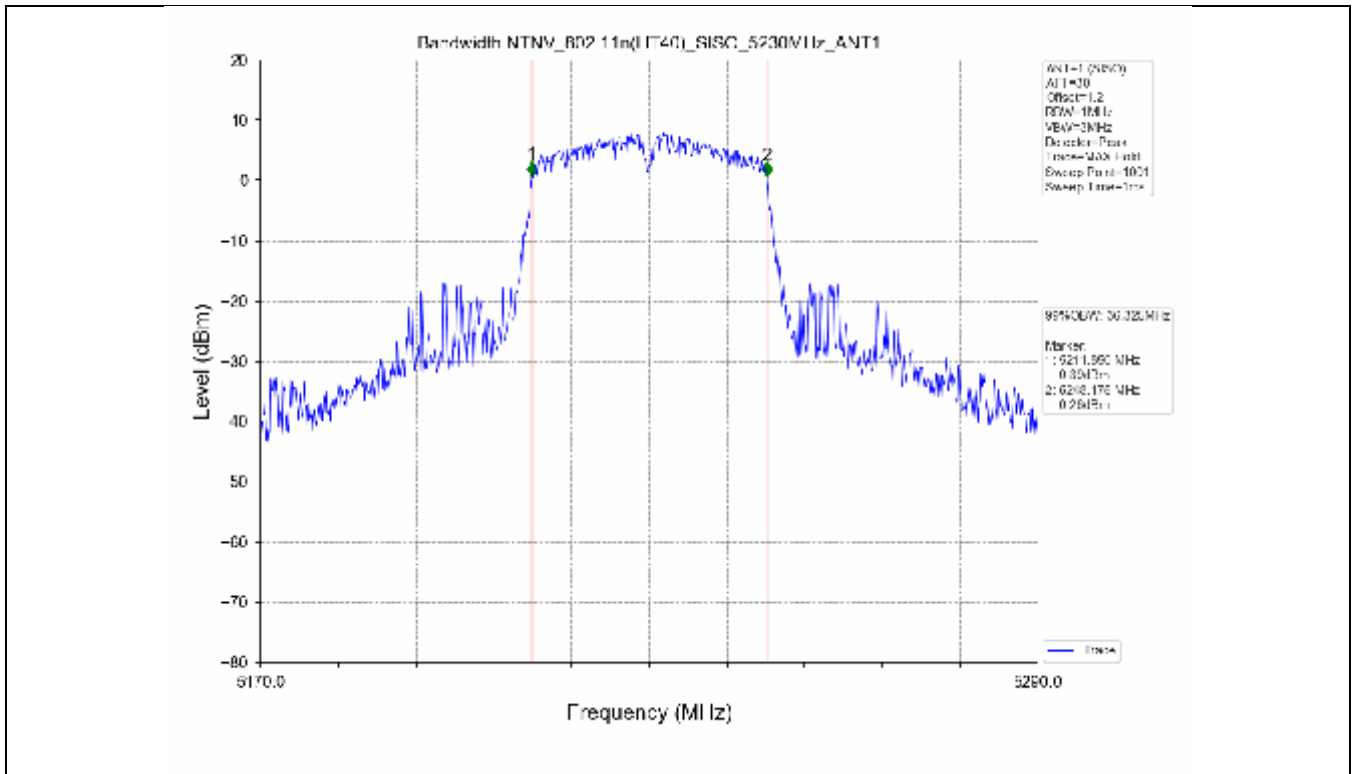

2.2 Test Graph - Emission Bandwidth

2.3 Test Graph - 99% Occupied Bandwidth

3. Maximum Conducted Output Power

**3.1 Test Result**

Test Mode	Frequency (MHz)	Tx Type	Measured Output Power (dBm)	Limit (dBm)	Verdict
			Ant 1		
802.11a	5180	SISO	13.71	≤23.98	PASS
	5200	SISO	13.78	≤23.98	PASS
	5240	SISO	13.70	≤23.98	PASS
	5260	SISO	13.63	≤23.98	PASS
	5300	SISO	13.50	≤23.93	PASS
	5320	SISO	13.50	≤23.82	PASS
	5500	SISO	13.62	≤23.90	PASS
	5580	SISO	13.75	≤23.86	PASS
	5600	SISO	13.56	≤23.95	PASS
	5700	SISO	13.23	≤23.98	PASS
	5745	SISO	13.13	≤30.00	PASS
	5785	SISO	13.03	≤30.00	PASS
802.11n(HT20)	5825	SISO	13.36	≤30.00	PASS
	5180	SISO	13.44	≤23.98	PASS
	5200	SISO	13.54	≤23.98	PASS
	5240	SISO	13.21	≤23.98	PASS
	5260	SISO	13.21	≤23.98	PASS
	5300	SISO	13.15	≤23.98	PASS
	5320	SISO	13.16	≤23.98	PASS
	5500	SISO	13.24	≤23.98	PASS
	5580	SISO	13.42	≤23.98	PASS
	5600	SISO	13.41	≤23.98	PASS
	5700	SISO	12.97	≤23.98	PASS
	5745	SISO	13.94	≤30.00	PASS
802.11n(HT40)	5785	SISO	13.85	≤30.00	PASS
	5825	SISO	14.07	≤30.00	PASS
	5190	SISO	13.18	≤23.98	PASS
	5230	SISO	13.21	≤23.98	PASS
	5270	SISO	12.91	≤23.98	PASS
	5310	SISO	12.89	≤23.98	PASS
	5510	SISO	13.17	≤23.98	PASS
	5550	SISO	13.27	≤23.98	PASS
	5590	SISO	13.30	≤23.98	PASS
	5670	SISO	12.80	≤23.98	PASS
	5755	SISO	13.56	≤30.00	PASS
	5795	SISO	13.89	≤30.00	PASS
802.11ac(VHT20)	5180	SISO	13.61	≤23.98	PASS
	5200	SISO	13.51	≤23.98	PASS
	5240	SISO	13.35	≤23.98	PASS
	5260	SISO	13.14	≤23.98	PASS
	5300	SISO	13.06	≤23.98	PASS
	5320	SISO	13.03	≤23.98	PASS
	5500	SISO	13.32	≤23.98	PASS
	5580	SISO	13.60	≤23.98	PASS
	5600	SISO	13.42	≤23.98	PASS
	5700	SISO	13.19	≤23.98	PASS
	5745	SISO	13.30	≤30.00	PASS
	5785	SISO	13.55	≤30.00	PASS
802.11ac(VHT40)	5825	SISO	13.70	≤30.00	PASS
	5190	SISO	13.78	≤23.98	PASS
	5230	SISO	13.47	≤23.98	PASS
	5270	SISO	13.58	≤23.98	PASS
	5310	SISO	13.49	≤23.98	PASS
	5510	SISO	13.37	≤23.98	PASS

### 3.2 Test Graph