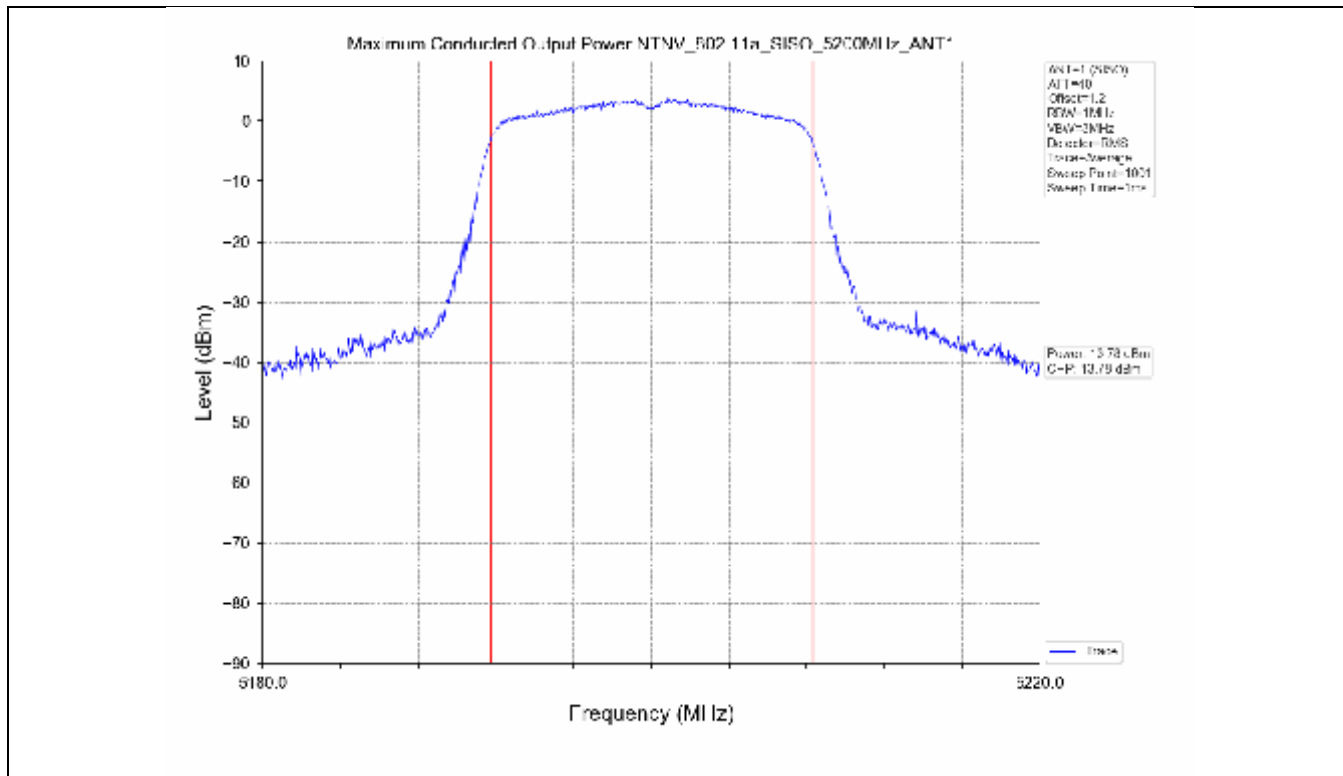

2.2 Test Graph - Emission Bandwidth

2.3 Test Graph - 99% Occupied Bandwidth

3. Maximum Conducted Output Power

**3.1 Test Result**

Test Mode	Frequency (MHz)	Tx Type	Measured Output Power (dBm)	Limit (dBm)	Verdict
			Ant 1		
802.11a	5180	SISO	13.71	≤23.98	PASS
	5200	SISO	13.78	≤23.98	PASS
	5240	SISO	13.70	≤23.98	PASS
	5260	SISO	13.63	≤23.98	PASS
	5300	SISO	13.50	≤23.93	PASS
	5320	SISO	13.50	≤23.82	PASS
	5500	SISO	13.62	≤23.90	PASS
	5580	SISO	13.75	≤23.86	PASS
	5600	SISO	13.56	≤23.95	PASS
	5700	SISO	13.23	≤23.98	PASS
	5745	SISO	13.13	≤30.00	PASS
	5785	SISO	13.03	≤30.00	PASS
802.11n(HT20)	5825	SISO	13.36	≤30.00	PASS
	5180	SISO	13.44	≤23.98	PASS
	5200	SISO	13.54	≤23.98	PASS
	5240	SISO	13.21	≤23.98	PASS
	5260	SISO	13.21	≤23.98	PASS
	5300	SISO	13.15	≤23.98	PASS
	5320	SISO	13.16	≤23.98	PASS
	5500	SISO	13.24	≤23.98	PASS
	5580	SISO	13.42	≤23.98	PASS
	5600	SISO	13.41	≤23.98	PASS
	5700	SISO	12.97	≤23.98	PASS
	5745	SISO	13.94	≤30.00	PASS
802.11n(HT40)	5785	SISO	13.85	≤30.00	PASS
	5825	SISO	14.07	≤30.00	PASS
	5190	SISO	13.18	≤23.98	PASS
	5230	SISO	13.21	≤23.98	PASS
	5270	SISO	12.91	≤23.98	PASS
	5310	SISO	12.89	≤23.98	PASS
	5510	SISO	13.17	≤23.98	PASS
	5550	SISO	13.27	≤23.98	PASS
	5590	SISO	13.30	≤23.98	PASS
	5670	SISO	12.80	≤23.98	PASS
	5755	SISO	13.56	≤30.00	PASS
	5795	SISO	13.89	≤30.00	PASS
802.11ac(VHT20)	5180	SISO	13.61	≤23.98	PASS
	5200	SISO	13.51	≤23.98	PASS
	5240	SISO	13.35	≤23.98	PASS
	5260	SISO	13.14	≤23.98	PASS
	5300	SISO	13.06	≤23.98	PASS
	5320	SISO	13.03	≤23.98	PASS
	5500	SISO	13.32	≤23.98	PASS
	5580	SISO	13.60	≤23.98	PASS
	5600	SISO	13.42	≤23.98	PASS
	5700	SISO	13.19	≤23.98	PASS
	5745	SISO	13.30	≤30.00	PASS
	5785	SISO	13.55	≤30.00	PASS
802.11ac(VHT40)	5825	SISO	13.70	≤30.00	PASS
	5190	SISO	13.78	≤23.98	PASS
	5230	SISO	13.47	≤23.98	PASS
	5270	SISO	13.58	≤23.98	PASS
	5310	SISO	13.49	≤23.98	PASS
	5510	SISO	13.37	≤23.98	PASS

### 3.2 Test Graph