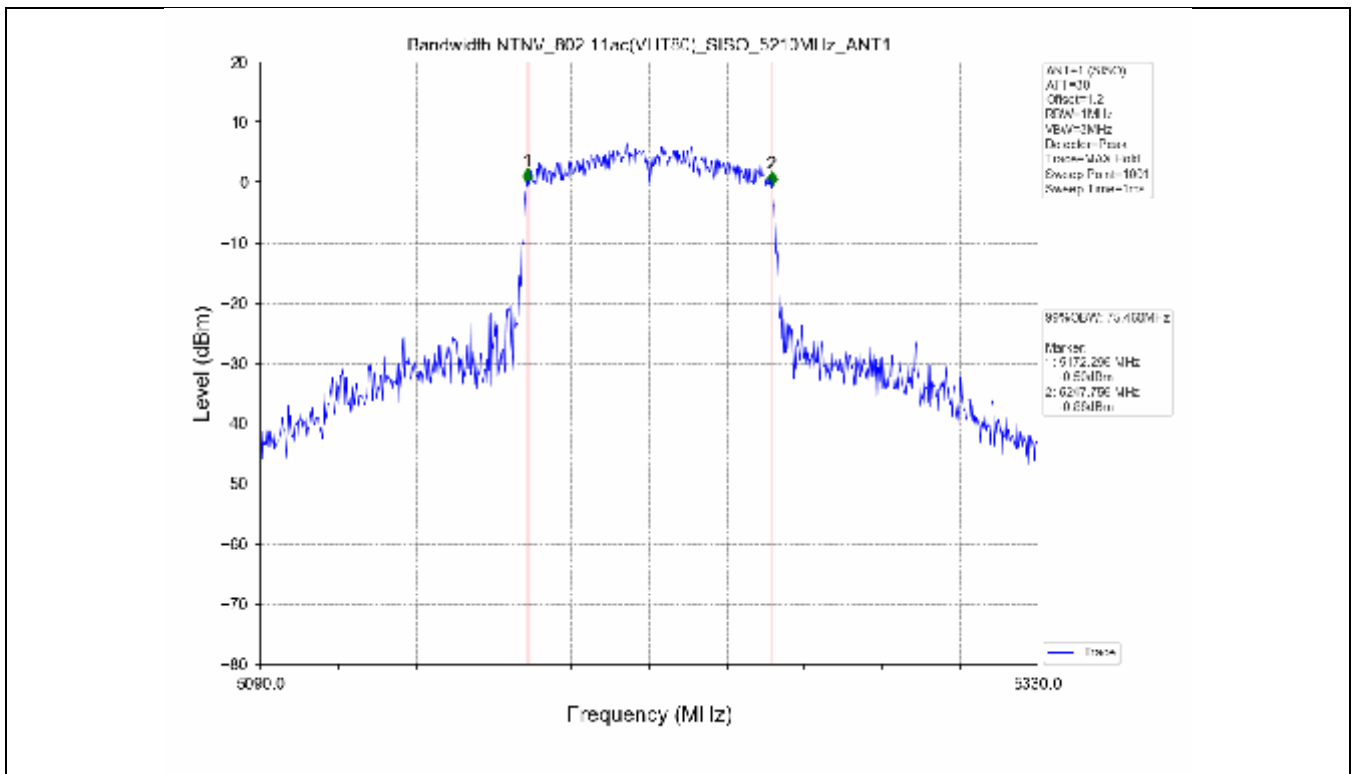

2.2 Test Graph - Emission Bandwidth

2.3 Test Graph - 99% Occupied Bandwidth

3. Maximum Conducted Output Power

**3.1 Test Result**

Test Mode	Frequency (MHz)	Tx Type	Measured Output Power (dBm)	Limit (dBm)	Verdict
			Ant 1		
802.11a	5180	SISO	13.71	≤23.98	PASS
	5200	SISO	13.78	≤23.98	PASS
	5240	SISO	13.70	≤23.98	PASS
	5260	SISO	13.63	≤23.98	PASS
	5300	SISO	13.50	≤23.93	PASS
	5320	SISO	13.50	≤23.82	PASS
	5500	SISO	13.62	≤23.90	PASS
	5580	SISO	13.75	≤23.86	PASS
	5600	SISO	13.56	≤23.95	PASS
	5700	SISO	13.23	≤23.98	PASS
	5745	SISO	13.13	≤30.00	PASS
	5785	SISO	13.03	≤30.00	PASS
802.11n(HT20)	5825	SISO	13.36	≤30.00	PASS
	5180	SISO	13.44	≤23.98	PASS
	5200	SISO	13.54	≤23.98	PASS
	5240	SISO	13.21	≤23.98	PASS
	5260	SISO	13.21	≤23.98	PASS
	5300	SISO	13.15	≤23.98	PASS
	5320	SISO	13.16	≤23.98	PASS
	5500	SISO	13.24	≤23.98	PASS
	5580	SISO	13.42	≤23.98	PASS
	5600	SISO	13.41	≤23.98	PASS
	5700	SISO	12.97	≤23.98	PASS
	5745	SISO	13.94	≤30.00	PASS
802.11n(HT40)	5785	SISO	13.85	≤30.00	PASS
	5825	SISO	14.07	≤30.00	PASS
	5190	SISO	13.18	≤23.98	PASS
	5230	SISO	13.21	≤23.98	PASS
	5270	SISO	12.91	≤23.98	PASS
	5310	SISO	12.89	≤23.98	PASS
	5510	SISO	13.17	≤23.98	PASS
	5550	SISO	13.27	≤23.98	PASS
	5590	SISO	13.30	≤23.98	PASS
	5670	SISO	12.80	≤23.98	PASS
	5755	SISO	13.56	≤30.00	PASS
	5795	SISO	13.89	≤30.00	PASS
802.11ac(VHT20)	5180	SISO	13.61	≤23.98	PASS
	5200	SISO	13.51	≤23.98	PASS
	5240	SISO	13.35	≤23.98	PASS
	5260	SISO	13.14	≤23.98	PASS
	5300	SISO	13.06	≤23.98	PASS
	5320	SISO	13.03	≤23.98	PASS
	5500	SISO	13.32	≤23.98	PASS
	5580	SISO	13.60	≤23.98	PASS
	5600	SISO	13.42	≤23.98	PASS
	5700	SISO	13.19	≤23.98	PASS
	5745	SISO	13.30	≤30.00	PASS
	5785	SISO	13.55	≤30.00	PASS
802.11ac(VHT40)	5825	SISO	13.70	≤30.00	PASS
	5190	SISO	13.78	≤23.98	PASS
	5230	SISO	13.47	≤23.98	PASS
	5270	SISO	13.58	≤23.98	PASS
	5310	SISO	13.49	≤23.98	PASS
	5510	SISO	13.37	≤23.98	PASS

### 3.2 Test Graph