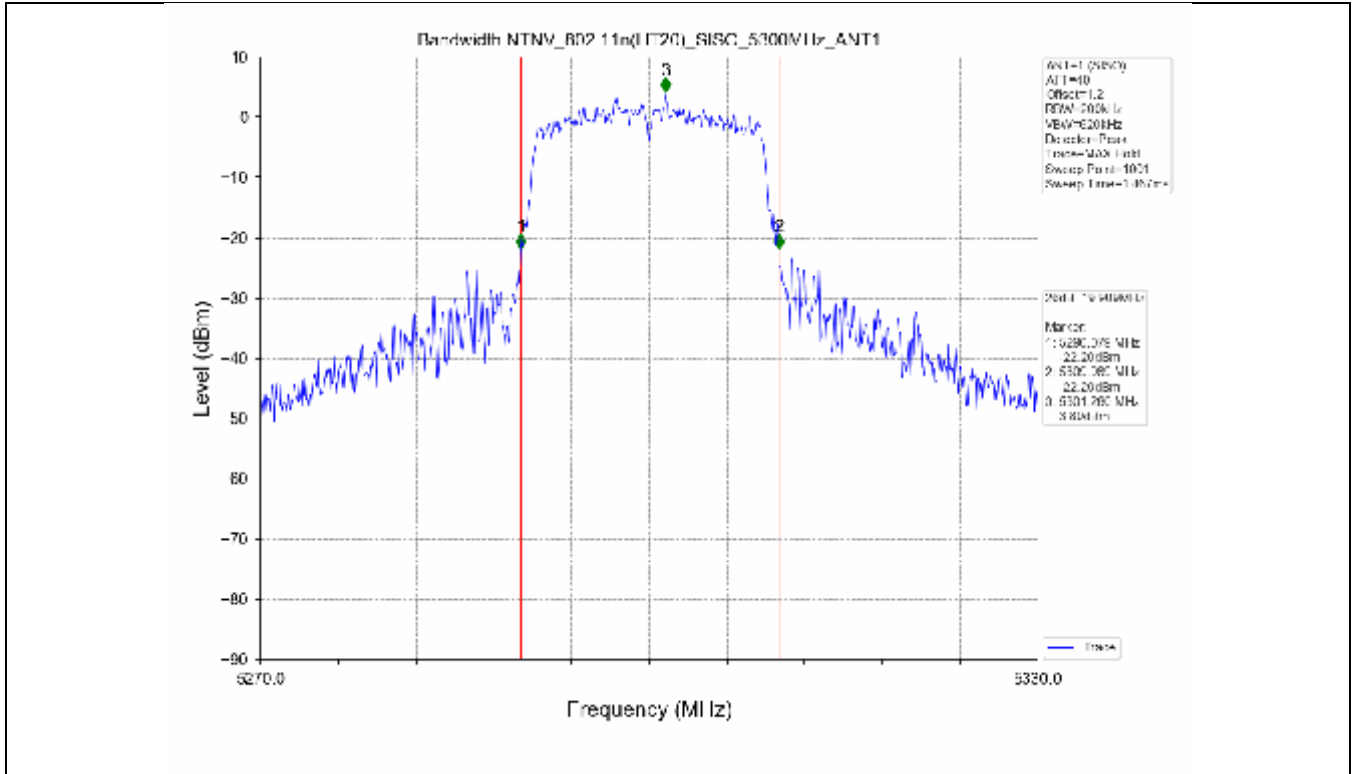

2.2 Test Graph - Emission Bandwidth

2.3 Test Graph - 99% Occupied Bandwidth

3. Maximum Conducted Output Power

**3.1 Test Result**

Test Mode	Frequency (MHz)	Tx Type	Measured Output Power (dBm)	Limit (dBm)	Verdict
			Ant 1		
802.11a	5180	SISO	13.71	≤23.98	PASS
	5200	SISO	13.78	≤23.98	PASS
	5240	SISO	13.70	≤23.98	PASS
	5260	SISO	13.63	≤23.98	PASS
	5300	SISO	13.50	≤23.93	PASS
	5320	SISO	13.50	≤23.82	PASS
	5500	SISO	13.62	≤23.90	PASS
	5580	SISO	13.75	≤23.86	PASS
	5600	SISO	13.56	≤23.95	PASS
	5700	SISO	13.23	≤23.98	PASS
	5745	SISO	13.13	≤30.00	PASS
	5785	SISO	13.03	≤30.00	PASS
802.11n(HT20)	5825	SISO	13.36	≤30.00	PASS
	5180	SISO	13.44	≤23.98	PASS
	5200	SISO	13.54	≤23.98	PASS
	5240	SISO	13.21	≤23.98	PASS
	5260	SISO	13.21	≤23.98	PASS
	5300	SISO	13.15	≤23.98	PASS
	5320	SISO	13.16	≤23.98	PASS
	5500	SISO	13.24	≤23.98	PASS
	5580	SISO	13.42	≤23.98	PASS
	5600	SISO	13.41	≤23.98	PASS
	5700	SISO	12.97	≤23.98	PASS
	5745	SISO	13.94	≤30.00	PASS
802.11n(HT40)	5785	SISO	13.85	≤30.00	PASS
	5825	SISO	14.07	≤30.00	PASS
	5190	SISO	13.18	≤23.98	PASS
	5230	SISO	13.21	≤23.98	PASS
	5270	SISO	12.91	≤23.98	PASS
	5310	SISO	12.89	≤23.98	PASS
	5510	SISO	13.17	≤23.98	PASS
	5550	SISO	13.27	≤23.98	PASS
	5590	SISO	13.30	≤23.98	PASS
	5670	SISO	12.80	≤23.98	PASS
	5755	SISO	13.56	≤30.00	PASS
	5795	SISO	13.89	≤30.00	PASS
802.11ac(VHT20)	5180	SISO	13.61	≤23.98	PASS
	5200	SISO	13.51	≤23.98	PASS
	5240	SISO	13.35	≤23.98	PASS
	5260	SISO	13.14	≤23.98	PASS
	5300	SISO	13.06	≤23.98	PASS
	5320	SISO	13.03	≤23.98	PASS
	5500	SISO	13.32	≤23.98	PASS
	5580	SISO	13.60	≤23.98	PASS
	5600	SISO	13.42	≤23.98	PASS
	5700	SISO	13.19	≤23.98	PASS
	5745	SISO	13.30	≤30.00	PASS
	5785	SISO	13.55	≤30.00	PASS
802.11ac(VHT40)	5825	SISO	13.70	≤30.00	PASS
	5190	SISO	13.78	≤23.98	PASS
	5230	SISO	13.47	≤23.98	PASS
	5270	SISO	13.58	≤23.98	PASS
	5310	SISO	13.49	≤23.98	PASS
	5510	SISO	13.37	≤23.98	PASS

### 3.2 Test Graph