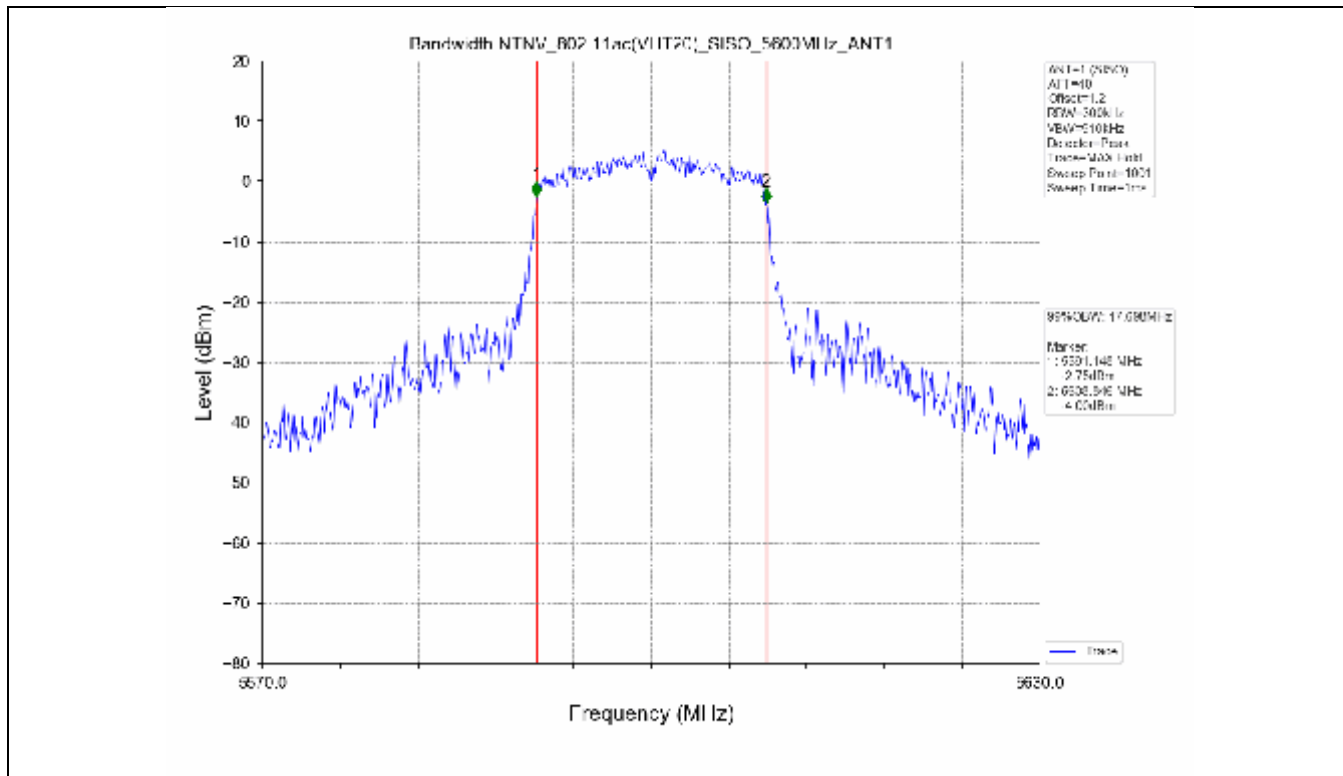

2.2 Test Graph - Emission Bandwidth

2.3 Test Graph - 99% Occupied Bandwidth

3. Maximum Conducted Output Power

**3.1 Test Result**

Test Mode	Frequency (MHz)	Tx Type	Measured Output Power (dBm)	Limit (dBm)	Verdict
			Ant 1		
802.11a	5180	SISO	13.71	≤23.98	PASS
	5200	SISO	13.78	≤23.98	PASS
	5240	SISO	13.70	≤23.98	PASS
	5260	SISO	13.63	≤23.98	PASS
	5300	SISO	13.50	≤23.93	PASS
	5320	SISO	13.50	≤23.82	PASS
	5500	SISO	13.62	≤23.90	PASS
	5580	SISO	13.75	≤23.86	PASS
	5600	SISO	13.56	≤23.95	PASS
	5700	SISO	13.23	≤23.98	PASS
	5745	SISO	13.13	≤30.00	PASS
	5785	SISO	13.03	≤30.00	PASS
802.11n(HT20)	5825	SISO	13.36	≤30.00	PASS
	5180	SISO	13.44	≤23.98	PASS
	5200	SISO	13.54	≤23.98	PASS
	5240	SISO	13.21	≤23.98	PASS
	5260	SISO	13.21	≤23.98	PASS
	5300	SISO	13.15	≤23.98	PASS
	5320	SISO	13.16	≤23.98	PASS
	5500	SISO	13.24	≤23.98	PASS
	5580	SISO	13.42	≤23.98	PASS
	5600	SISO	13.41	≤23.98	PASS
	5700	SISO	12.97	≤23.98	PASS
	5745	SISO	13.94	≤30.00	PASS
802.11n(HT40)	5785	SISO	13.85	≤30.00	PASS
	5825	SISO	14.07	≤30.00	PASS
	5190	SISO	13.18	≤23.98	PASS
	5230	SISO	13.21	≤23.98	PASS
	5270	SISO	12.91	≤23.98	PASS
	5310	SISO	12.89	≤23.98	PASS
	5510	SISO	13.17	≤23.98	PASS
	5550	SISO	13.27	≤23.98	PASS
	5590	SISO	13.30	≤23.98	PASS
	5670	SISO	12.80	≤23.98	PASS
	5755	SISO	13.56	≤30.00	PASS
	5795	SISO	13.89	≤30.00	PASS
802.11ac(VHT20)	5180	SISO	13.61	≤23.98	PASS
	5200	SISO	13.51	≤23.98	PASS
	5240	SISO	13.35	≤23.98	PASS
	5260	SISO	13.14	≤23.98	PASS
	5300	SISO	13.06	≤23.98	PASS
	5320	SISO	13.03	≤23.98	PASS
	5500	SISO	13.32	≤23.98	PASS
	5580	SISO	13.60	≤23.98	PASS
	5600	SISO	13.42	≤23.98	PASS
	5700	SISO	13.19	≤23.98	PASS
	5745	SISO	13.30	≤30.00	PASS
	5785	SISO	13.55	≤30.00	PASS
802.11ac(VHT40)	5825	SISO	13.70	≤30.00	PASS
	5190	SISO	13.78	≤23.98	PASS
	5230	SISO	13.47	≤23.98	PASS
	5270	SISO	13.58	≤23.98	PASS
	5310	SISO	13.49	≤23.98	PASS
	5510	SISO	13.37	≤23.98	PASS

### 3.2 Test Graph