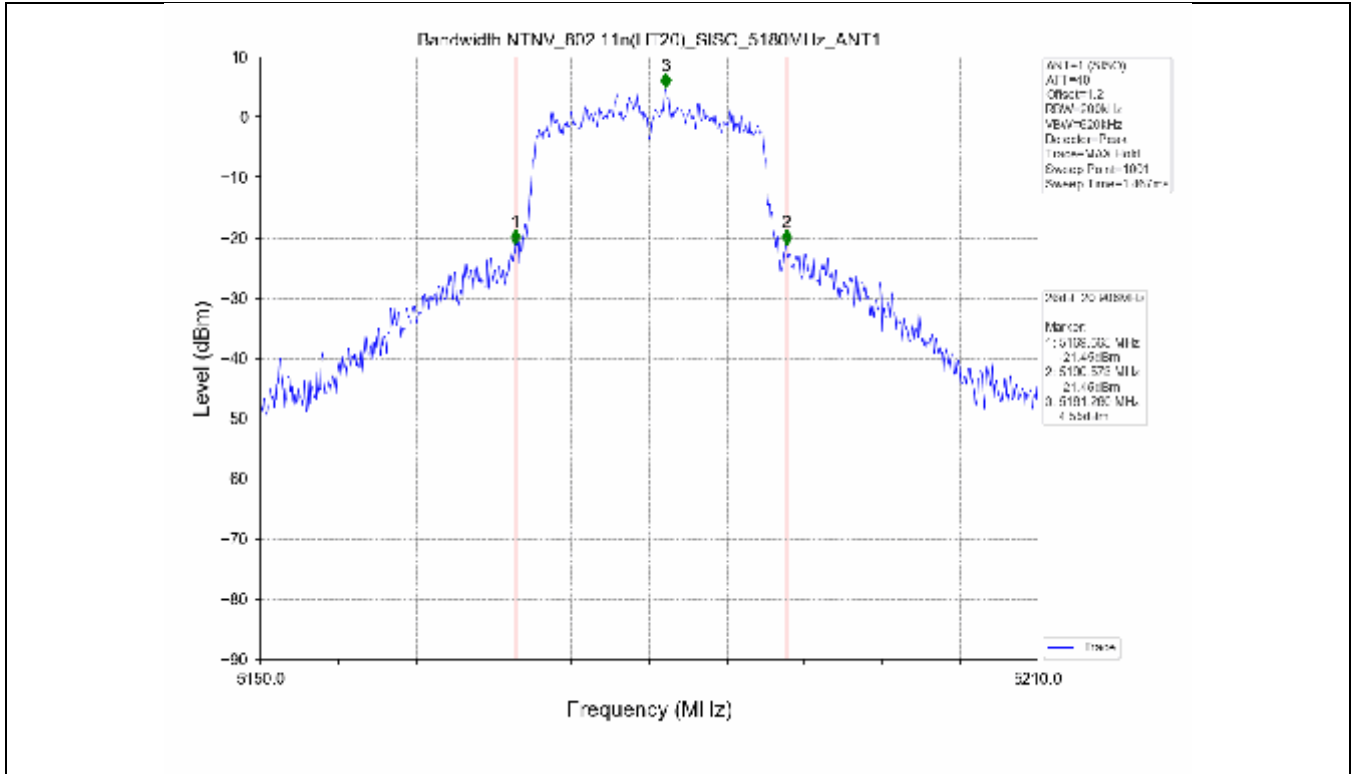

2.2 Test Graph - Emission Bandwidth

2.3 Test Graph - 99% Occupied Bandwidth

3. Maximum Conducted Output Power

**3.1 Test Result**

Test Mode	Frequency (MHz)	Tx Type	Measured Output Power (dBm)	Limit (dBm)	Verdict
			Ant 1		
802.11a	5180	SISO	13.71	≤23.98	PASS
	5200	SISO	13.78	≤23.98	PASS
	5240	SISO	13.70	≤23.98	PASS
	5260	SISO	13.63	≤23.98	PASS
	5300	SISO	13.50	≤23.93	PASS
	5320	SISO	13.50	≤23.82	PASS
	5500	SISO	13.62	≤23.90	PASS
	5580	SISO	13.75	≤23.86	PASS
	5600	SISO	13.56	≤23.95	PASS
	5700	SISO	13.23	≤23.98	PASS
	5745	SISO	13.13	≤30.00	PASS
	5785	SISO	13.03	≤30.00	PASS
802.11n(HT20)	5825	SISO	13.36	≤30.00	PASS
	5180	SISO	13.44	≤23.98	PASS
	5200	SISO	13.54	≤23.98	PASS
	5240	SISO	13.21	≤23.98	PASS
	5260	SISO	13.21	≤23.98	PASS
	5300	SISO	13.15	≤23.98	PASS
	5320	SISO	13.16	≤23.98	PASS
	5500	SISO	13.24	≤23.98	PASS
	5580	SISO	13.42	≤23.98	PASS
	5600	SISO	13.41	≤23.98	PASS
	5700	SISO	12.97	≤23.98	PASS
	5745	SISO	13.94	≤30.00	PASS
802.11n(HT40)	5785	SISO	13.85	≤30.00	PASS
	5825	SISO	14.07	≤30.00	PASS
	5190	SISO	13.18	≤23.98	PASS
	5230	SISO	13.21	≤23.98	PASS
	5270	SISO	12.91	≤23.98	PASS
	5310	SISO	12.89	≤23.98	PASS
	5510	SISO	13.17	≤23.98	PASS
	5550	SISO	13.27	≤23.98	PASS
	5590	SISO	13.30	≤23.98	PASS
	5670	SISO	12.80	≤23.98	PASS
	5755	SISO	13.56	≤30.00	PASS
	5795	SISO	13.89	≤30.00	PASS
802.11ac(VHT20)	5180	SISO	13.61	≤23.98	PASS
	5200	SISO	13.51	≤23.98	PASS
	5240	SISO	13.35	≤23.98	PASS
	5260	SISO	13.14	≤23.98	PASS
	5300	SISO	13.06	≤23.98	PASS
	5320	SISO	13.03	≤23.98	PASS
	5500	SISO	13.32	≤23.98	PASS
	5580	SISO	13.60	≤23.98	PASS
	5600	SISO	13.42	≤23.98	PASS
	5700	SISO	13.19	≤23.98	PASS
	5745	SISO	13.30	≤30.00	PASS
	5785	SISO	13.55	≤30.00	PASS
802.11ac(VHT40)	5825	SISO	13.70	≤30.00	PASS
	5190	SISO	13.78	≤23.98	PASS
	5230	SISO	13.47	≤23.98	PASS
	5270	SISO	13.58	≤23.98	PASS
	5310	SISO	13.49	≤23.98	PASS
	5510	SISO	13.37	≤23.98	PASS

### 3.2 Test Graph