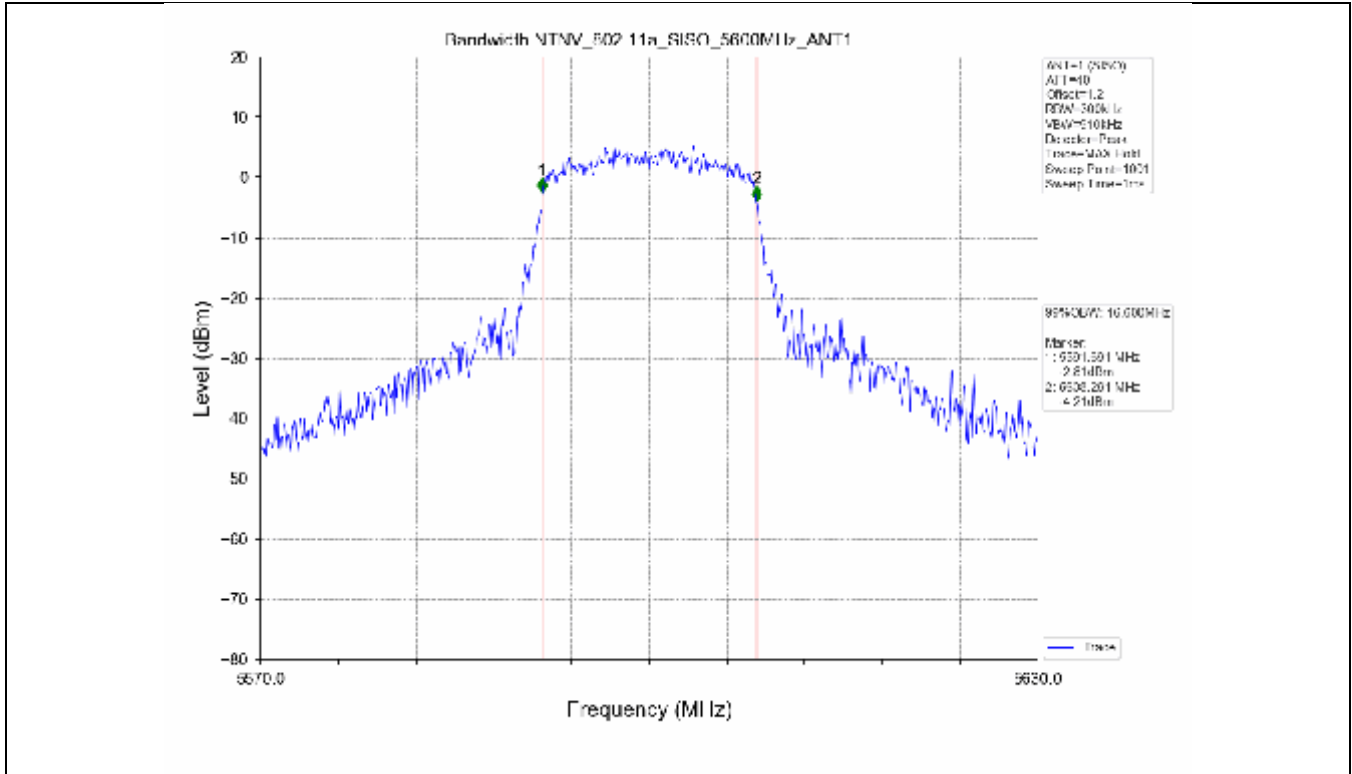

2.2 Test Graph - Emission Bandwidth

2.3 Test Graph - 99% Occupied Bandwidth

3. Maximum Conducted Output Power

**3.1 Test Result**

Test Mode	Frequency (MHz)	Tx Type	Measured Output Power (dBm)	Limit (dBm)	Verdict
			Ant 1		
802.11a	5180	SISO	13.71	≤23.98	PASS
	5200	SISO	13.78	≤23.98	PASS
	5240	SISO	13.70	≤23.98	PASS
	5260	SISO	13.63	≤23.98	PASS
	5300	SISO	13.50	≤23.93	PASS
	5320	SISO	13.50	≤23.82	PASS
	5500	SISO	13.62	≤23.90	PASS
	5580	SISO	13.75	≤23.86	PASS
	5600	SISO	13.56	≤23.95	PASS
	5700	SISO	13.23	≤23.98	PASS
	5745	SISO	13.13	≤30.00	PASS
	5785	SISO	13.03	≤30.00	PASS
802.11n(HT20)	5825	SISO	13.36	≤30.00	PASS
	5180	SISO	13.44	≤23.98	PASS
	5200	SISO	13.54	≤23.98	PASS
	5240	SISO	13.21	≤23.98	PASS
	5260	SISO	13.21	≤23.98	PASS
	5300	SISO	13.15	≤23.98	PASS
	5320	SISO	13.16	≤23.98	PASS
	5500	SISO	13.24	≤23.98	PASS
	5580	SISO	13.42	≤23.98	PASS
	5600	SISO	13.41	≤23.98	PASS
	5700	SISO	12.97	≤23.98	PASS
	5745	SISO	13.94	≤30.00	PASS
802.11n(HT40)	5785	SISO	13.85	≤30.00	PASS
	5825	SISO	14.07	≤30.00	PASS
	5190	SISO	13.18	≤23.98	PASS
	5230	SISO	13.21	≤23.98	PASS
	5270	SISO	12.91	≤23.98	PASS
	5310	SISO	12.89	≤23.98	PASS
	5510	SISO	13.17	≤23.98	PASS
	5550	SISO	13.27	≤23.98	PASS
	5590	SISO	13.30	≤23.98	PASS
	5670	SISO	12.80	≤23.98	PASS
	5755	SISO	13.56	≤30.00	PASS
	5795	SISO	13.89	≤30.00	PASS
802.11ac(VHT20)	5180	SISO	13.61	≤23.98	PASS
	5200	SISO	13.51	≤23.98	PASS
	5240	SISO	13.35	≤23.98	PASS
	5260	SISO	13.14	≤23.98	PASS
	5300	SISO	13.06	≤23.98	PASS
	5320	SISO	13.03	≤23.98	PASS
	5500	SISO	13.32	≤23.98	PASS
	5580	SISO	13.60	≤23.98	PASS
	5600	SISO	13.42	≤23.98	PASS
	5700	SISO	13.19	≤23.98	PASS
	5745	SISO	13.30	≤30.00	PASS
	5785	SISO	13.55	≤30.00	PASS
802.11ac(VHT40)	5825	SISO	13.70	≤30.00	PASS
	5190	SISO	13.78	≤23.98	PASS
	5230	SISO	13.47	≤23.98	PASS
	5270	SISO	13.58	≤23.98	PASS
	5310	SISO	13.49	≤23.98	PASS
	5510	SISO	13.37	≤23.98	PASS

### 3.2 Test Graph