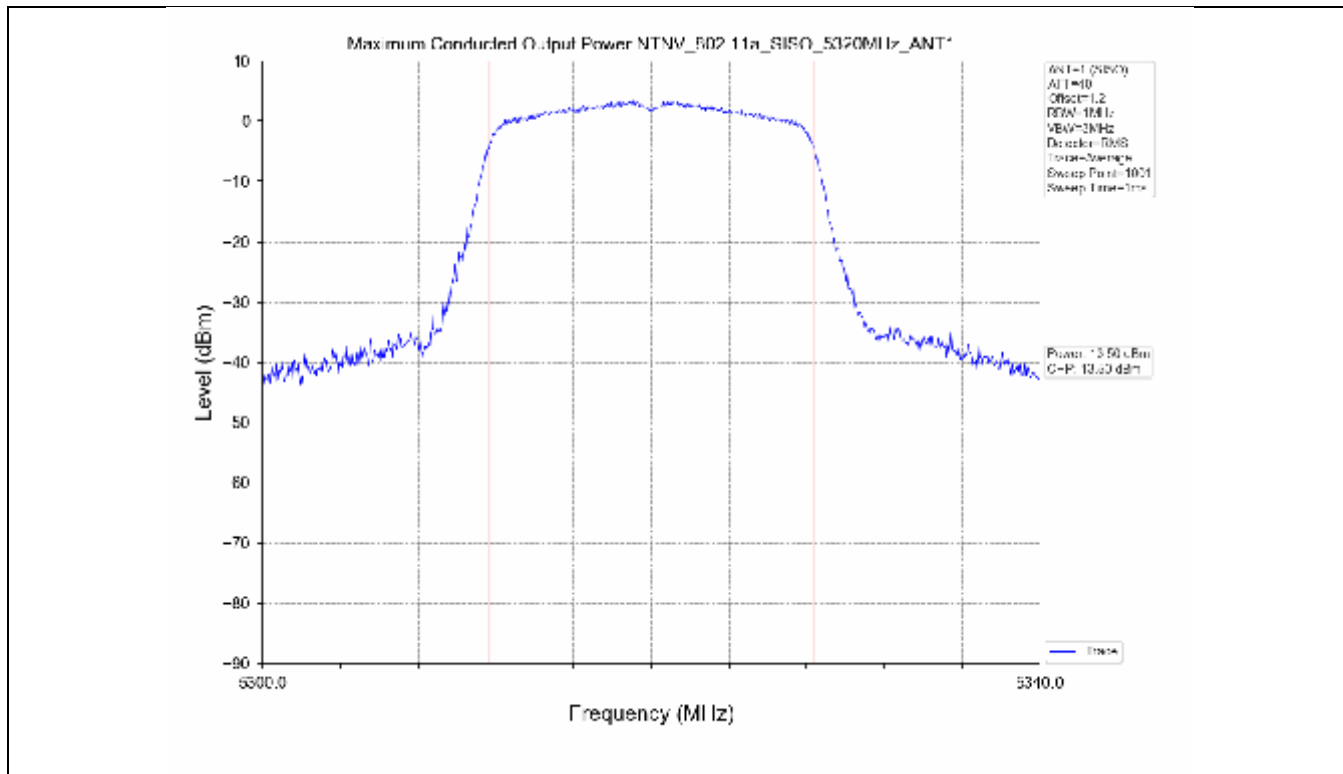

	5550	SISO	13.31	≤23.98	PASS
	5590	SISO	13.29	≤23.98	PASS
	5670	SISO	13.45	≤23.98	PASS
	5755	SISO	13.62	≤30.00	PASS
	5795	SISO	13.74	≤30.00	PASS
802.11ac(VHT80)	5210	SISO	13.24	≤23.98	PASS
	5290	SISO	13.23	≤23.98	PASS
	5530	SISO	13.51	≤23.98	PASS
	5610	SISO	13.10	≤23.98	PASS
	5775	SISO	13.47	≤30.00	PASS

### 3.2 Test Graph