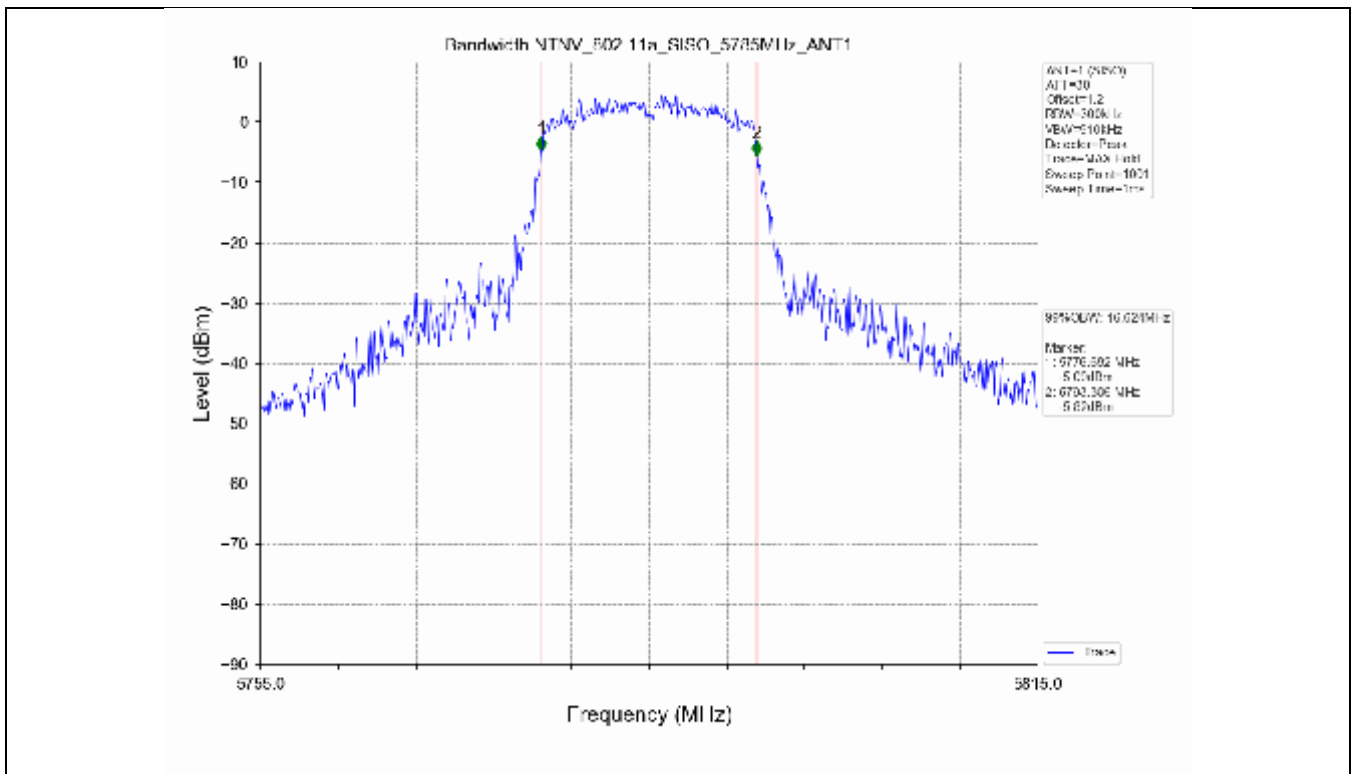

2.2 Test Graph - Emission Bandwidth

2.3 Test Graph - 99% Occupied Bandwidth

3. Maximum Conducted Output Power

**3.1 Test Result**

Test Mode	Frequency (MHz)	Tx Type	Measured Output Power (dBm)	Limit (dBm)	Verdict
			Ant 1		
802.11a	5180	SISO	13.71	≤23.98	PASS
	5200	SISO	13.78	≤23.98	PASS
	5240	SISO	13.70	≤23.98	PASS
	5260	SISO	13.63	≤23.98	PASS
	5300	SISO	13.50	≤23.93	PASS
	5320	SISO	13.50	≤23.82	PASS
	5500	SISO	13.62	≤23.90	PASS
	5580	SISO	13.75	≤23.86	PASS
	5600	SISO	13.56	≤23.95	PASS
	5700	SISO	13.23	≤23.98	PASS
	5745	SISO	13.13	≤30.00	PASS
	5785	SISO	13.03	≤30.00	PASS
802.11n(HT20)	5825	SISO	13.36	≤30.00	PASS
	5180	SISO	13.44	≤23.98	PASS
	5200	SISO	13.54	≤23.98	PASS
	5240	SISO	13.21	≤23.98	PASS
	5260	SISO	13.21	≤23.98	PASS
	5300	SISO	13.15	≤23.98	PASS
	5320	SISO	13.16	≤23.98	PASS
	5500	SISO	13.24	≤23.98	PASS
	5580	SISO	13.42	≤23.98	PASS
	5600	SISO	13.41	≤23.98	PASS
	5700	SISO	12.97	≤23.98	PASS
	5745	SISO	13.94	≤30.00	PASS
802.11n(HT40)	5785	SISO	13.85	≤30.00	PASS
	5825	SISO	14.07	≤30.00	PASS
	5190	SISO	13.18	≤23.98	PASS
	5230	SISO	13.21	≤23.98	PASS
	5270	SISO	12.91	≤23.98	PASS
	5310	SISO	12.89	≤23.98	PASS
	5510	SISO	13.17	≤23.98	PASS
	5550	SISO	13.27	≤23.98	PASS
	5590	SISO	13.30	≤23.98	PASS
	5670	SISO	12.80	≤23.98	PASS
	5755	SISO	13.56	≤30.00	PASS
	5795	SISO	13.89	≤30.00	PASS
802.11ac(VHT20)	5180	SISO	13.61	≤23.98	PASS
	5200	SISO	13.51	≤23.98	PASS
	5240	SISO	13.35	≤23.98	PASS
	5260	SISO	13.14	≤23.98	PASS
	5300	SISO	13.06	≤23.98	PASS
	5320	SISO	13.03	≤23.98	PASS
	5500	SISO	13.32	≤23.98	PASS
	5580	SISO	13.60	≤23.98	PASS
	5600	SISO	13.42	≤23.98	PASS
	5700	SISO	13.19	≤23.98	PASS
	5745	SISO	13.30	≤30.00	PASS
	5785	SISO	13.55	≤30.00	PASS
802.11ac(VHT40)	5825	SISO	13.70	≤30.00	PASS
	5190	SISO	13.78	≤23.98	PASS
	5230	SISO	13.47	≤23.98	PASS
	5270	SISO	13.58	≤23.98	PASS
	5310	SISO	13.49	≤23.98	PASS
	5510	SISO	13.37	≤23.98	PASS

### 3.2 Test Graph