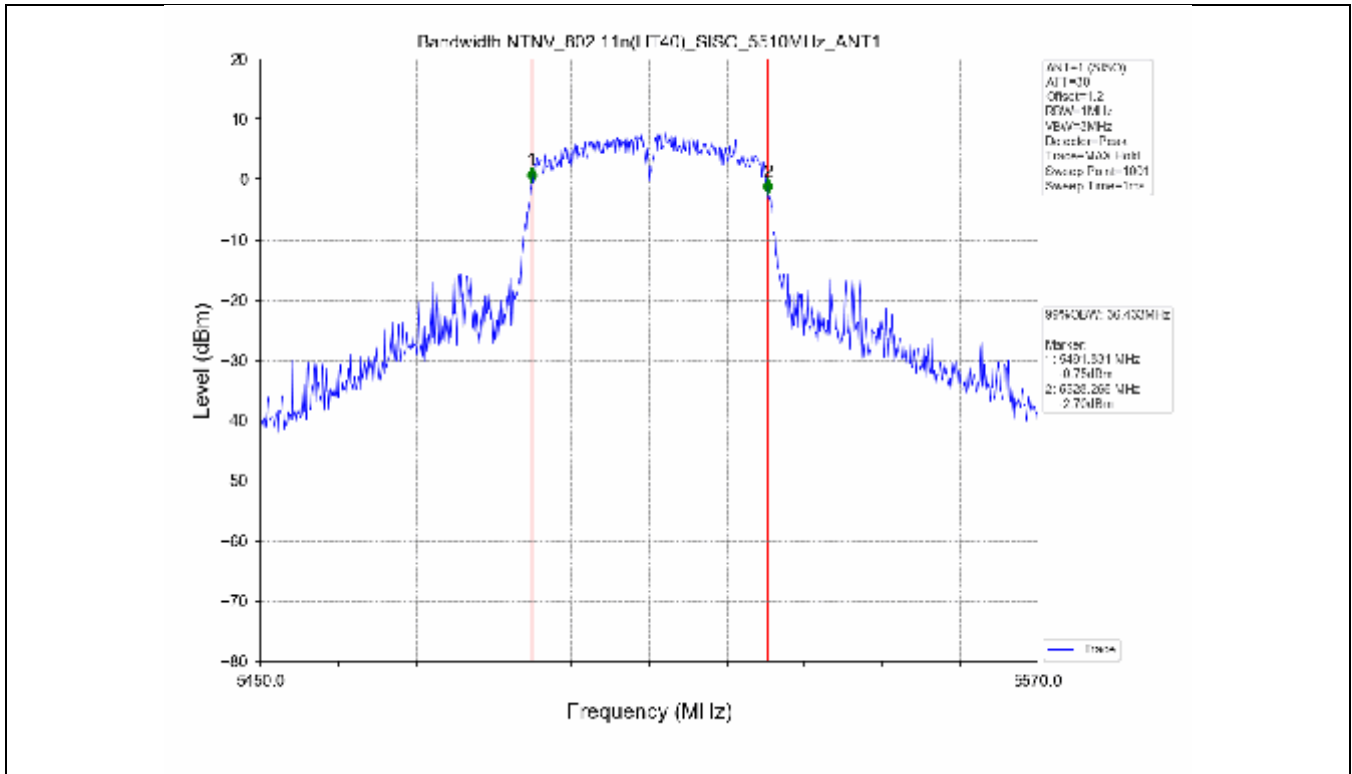

2.2 Test Graph - Emission Bandwidth

2.3 Test Graph - 99% Occupied Bandwidth

3. Maximum Conducted Output Power

**3.1 Test Result**

Test Mode	Frequency (MHz)	Tx Type	Measured Output Power (dBm)	Limit (dBm)	Verdict
			Ant 1		
802.11a	5180	SISO	13.71	≤23.98	PASS
	5200	SISO	13.78	≤23.98	PASS
	5240	SISO	13.70	≤23.98	PASS
	5260	SISO	13.63	≤23.98	PASS
	5300	SISO	13.50	≤23.93	PASS
	5320	SISO	13.50	≤23.82	PASS
	5500	SISO	13.62	≤23.90	PASS
	5580	SISO	13.75	≤23.86	PASS
	5600	SISO	13.56	≤23.95	PASS
	5700	SISO	13.23	≤23.98	PASS
	5745	SISO	13.13	≤30.00	PASS
	5785	SISO	13.03	≤30.00	PASS
802.11n(HT20)	5825	SISO	13.36	≤30.00	PASS
	5180	SISO	13.44	≤23.98	PASS
	5200	SISO	13.54	≤23.98	PASS
	5240	SISO	13.21	≤23.98	PASS
	5260	SISO	13.21	≤23.98	PASS
	5300	SISO	13.15	≤23.98	PASS
	5320	SISO	13.16	≤23.98	PASS
	5500	SISO	13.24	≤23.98	PASS
	5580	SISO	13.42	≤23.98	PASS
	5600	SISO	13.41	≤23.98	PASS
	5700	SISO	12.97	≤23.98	PASS
	5745	SISO	13.94	≤30.00	PASS
802.11n(HT40)	5785	SISO	13.85	≤30.00	PASS
	5825	SISO	14.07	≤30.00	PASS
	5190	SISO	13.18	≤23.98	PASS
	5230	SISO	13.21	≤23.98	PASS
	5270	SISO	12.91	≤23.98	PASS
	5310	SISO	12.89	≤23.98	PASS
	5510	SISO	13.17	≤23.98	PASS
	5550	SISO	13.27	≤23.98	PASS
	5590	SISO	13.30	≤23.98	PASS
	5670	SISO	12.80	≤23.98	PASS
	5755	SISO	13.56	≤30.00	PASS
	5795	SISO	13.89	≤30.00	PASS
802.11ac(VHT20)	5180	SISO	13.61	≤23.98	PASS
	5200	SISO	13.51	≤23.98	PASS
	5240	SISO	13.35	≤23.98	PASS
	5260	SISO	13.14	≤23.98	PASS
	5300	SISO	13.06	≤23.98	PASS
	5320	SISO	13.03	≤23.98	PASS
	5500	SISO	13.32	≤23.98	PASS
	5580	SISO	13.60	≤23.98	PASS
	5600	SISO	13.42	≤23.98	PASS
	5700	SISO	13.19	≤23.98	PASS
	5745	SISO	13.30	≤30.00	PASS
	5785	SISO	13.55	≤30.00	PASS
802.11ac(VHT40)	5825	SISO	13.70	≤30.00	PASS
	5190	SISO	13.78	≤23.98	PASS
	5230	SISO	13.47	≤23.98	PASS
	5270	SISO	13.58	≤23.98	PASS
	5310	SISO	13.49	≤23.98	PASS
	5510	SISO	13.37	≤23.98	PASS

### 3.2 Test Graph