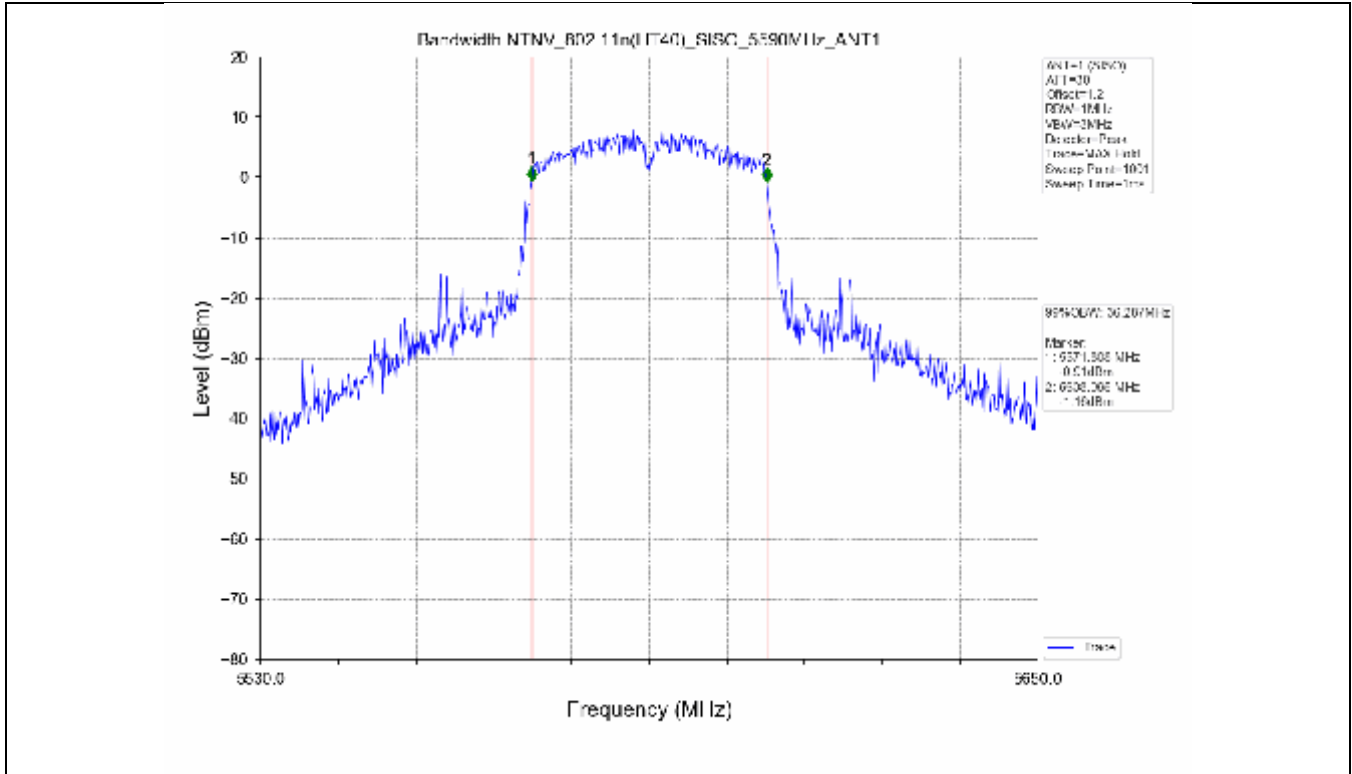

2.2 Test Graph - Emission Bandwidth

2.3 Test Graph - 99% Occupied Bandwidth

3. Maximum Conducted Output Power

**3.1 Test Result**

Test Mode	Frequency (MHz)	Tx Type	Measured Output Power (dBm)	Limit (dBm)	Verdict
			Ant 1		
802.11a	5180	SISO	13.71	≤23.98	PASS
	5200	SISO	13.78	≤23.98	PASS
	5240	SISO	13.70	≤23.98	PASS
	5260	SISO	13.63	≤23.98	PASS
	5300	SISO	13.50	≤23.93	PASS
	5320	SISO	13.50	≤23.82	PASS
	5500	SISO	13.62	≤23.90	PASS
	5580	SISO	13.75	≤23.86	PASS
	5600	SISO	13.56	≤23.95	PASS
	5700	SISO	13.23	≤23.98	PASS
	5745	SISO	13.13	≤30.00	PASS
	5785	SISO	13.03	≤30.00	PASS
802.11n(HT20)	5825	SISO	13.36	≤30.00	PASS
	5180	SISO	13.44	≤23.98	PASS
	5200	SISO	13.54	≤23.98	PASS
	5240	SISO	13.21	≤23.98	PASS
	5260	SISO	13.21	≤23.98	PASS
	5300	SISO	13.15	≤23.98	PASS
	5320	SISO	13.16	≤23.98	PASS
	5500	SISO	13.24	≤23.98	PASS
	5580	SISO	13.42	≤23.98	PASS
	5600	SISO	13.41	≤23.98	PASS
	5700	SISO	12.97	≤23.98	PASS
	5745	SISO	13.94	≤30.00	PASS
802.11n(HT40)	5785	SISO	13.85	≤30.00	PASS
	5825	SISO	14.07	≤30.00	PASS
	5190	SISO	13.18	≤23.98	PASS
	5230	SISO	13.21	≤23.98	PASS
	5270	SISO	12.91	≤23.98	PASS
	5310	SISO	12.89	≤23.98	PASS
	5510	SISO	13.17	≤23.98	PASS
	5550	SISO	13.27	≤23.98	PASS
	5590	SISO	13.30	≤23.98	PASS
	5670	SISO	12.80	≤23.98	PASS
	5755	SISO	13.56	≤30.00	PASS
	5795	SISO	13.89	≤30.00	PASS
802.11ac(VHT20)	5180	SISO	13.61	≤23.98	PASS
	5200	SISO	13.51	≤23.98	PASS
	5240	SISO	13.35	≤23.98	PASS
	5260	SISO	13.14	≤23.98	PASS
	5300	SISO	13.06	≤23.98	PASS
	5320	SISO	13.03	≤23.98	PASS
	5500	SISO	13.32	≤23.98	PASS
	5580	SISO	13.60	≤23.98	PASS
	5600	SISO	13.42	≤23.98	PASS
	5700	SISO	13.19	≤23.98	PASS
	5745	SISO	13.30	≤30.00	PASS
	5785	SISO	13.55	≤30.00	PASS
802.11ac(VHT40)	5825	SISO	13.70	≤30.00	PASS
	5190	SISO	13.78	≤23.98	PASS
	5230	SISO	13.47	≤23.98	PASS
	5270	SISO	13.58	≤23.98	PASS
	5310	SISO	13.49	≤23.98	PASS
	5510	SISO	13.37	≤23.98	PASS

### 3.2 Test Graph