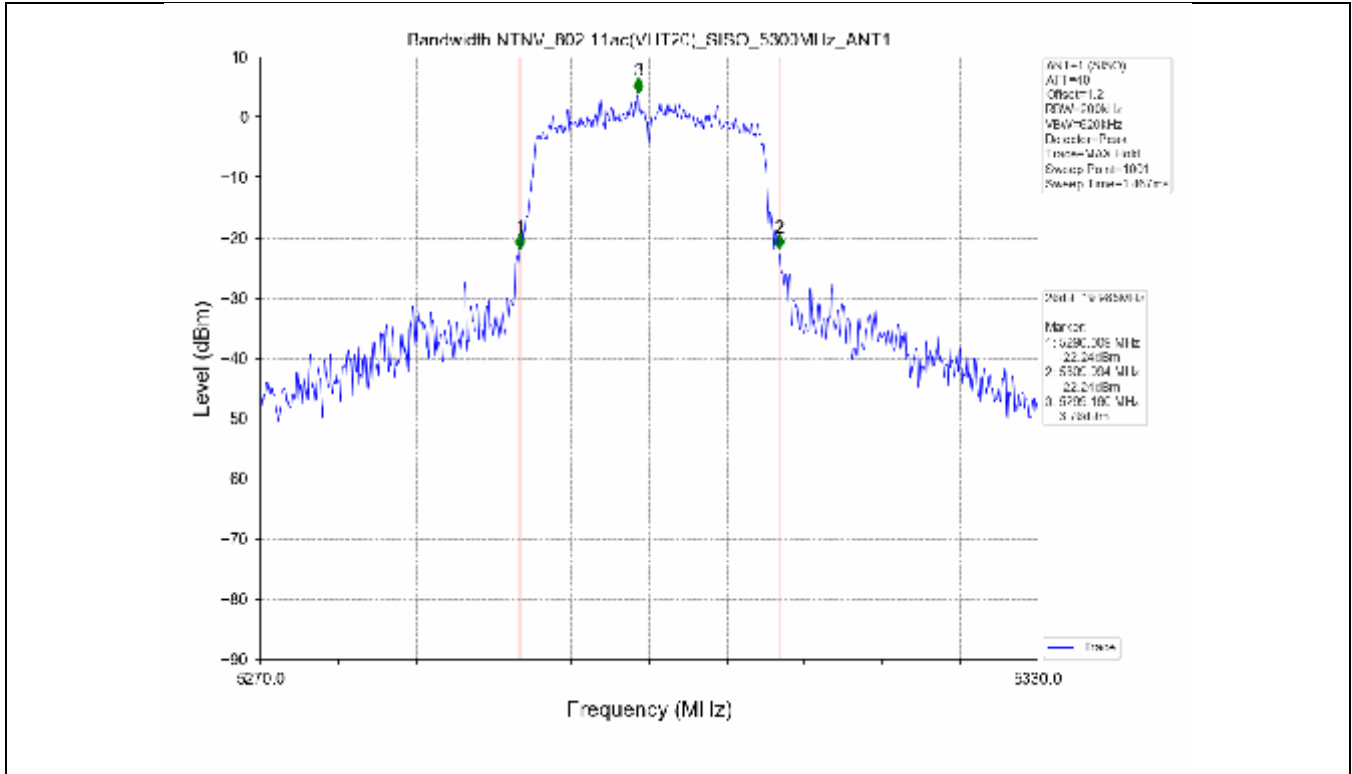

2.2 Test Graph - Emission Bandwidth

2.3 Test Graph - 99% Occupied Bandwidth

3. Maximum Conducted Output Power

**3.1 Test Result**

Test Mode	Frequency (MHz)	Tx Type	Measured Output Power (dBm)	Limit (dBm)	Verdict
			Ant 1		
802.11a	5180	SISO	13.71	≤23.98	PASS
	5200	SISO	13.78	≤23.98	PASS
	5240	SISO	13.70	≤23.98	PASS
	5260	SISO	13.63	≤23.98	PASS
	5300	SISO	13.50	≤23.93	PASS
	5320	SISO	13.50	≤23.82	PASS
	5500	SISO	13.62	≤23.90	PASS
	5580	SISO	13.75	≤23.86	PASS
	5600	SISO	13.56	≤23.95	PASS
	5700	SISO	13.23	≤23.98	PASS
	5745	SISO	13.13	≤30.00	PASS
	5785	SISO	13.03	≤30.00	PASS
802.11n(HT20)	5825	SISO	13.36	≤30.00	PASS
	5180	SISO	13.44	≤23.98	PASS
	5200	SISO	13.54	≤23.98	PASS
	5240	SISO	13.21	≤23.98	PASS
	5260	SISO	13.21	≤23.98	PASS
	5300	SISO	13.15	≤23.98	PASS
	5320	SISO	13.16	≤23.98	PASS
	5500	SISO	13.24	≤23.98	PASS
	5580	SISO	13.42	≤23.98	PASS
	5600	SISO	13.41	≤23.98	PASS
	5700	SISO	12.97	≤23.98	PASS
	5745	SISO	13.94	≤30.00	PASS
802.11n(HT40)	5785	SISO	13.85	≤30.00	PASS
	5825	SISO	14.07	≤30.00	PASS
	5190	SISO	13.18	≤23.98	PASS
	5230	SISO	13.21	≤23.98	PASS
	5270	SISO	12.91	≤23.98	PASS
	5310	SISO	12.89	≤23.98	PASS
	5510	SISO	13.17	≤23.98	PASS
	5550	SISO	13.27	≤23.98	PASS
	5590	SISO	13.30	≤23.98	PASS
	5670	SISO	12.80	≤23.98	PASS
	5755	SISO	13.56	≤30.00	PASS
	5795	SISO	13.89	≤30.00	PASS
802.11ac(VHT20)	5180	SISO	13.61	≤23.98	PASS
	5200	SISO	13.51	≤23.98	PASS
	5240	SISO	13.35	≤23.98	PASS
	5260	SISO	13.14	≤23.98	PASS
	5300	SISO	13.06	≤23.98	PASS
	5320	SISO	13.03	≤23.98	PASS
	5500	SISO	13.32	≤23.98	PASS
	5580	SISO	13.60	≤23.98	PASS
	5600	SISO	13.42	≤23.98	PASS
	5700	SISO	13.19	≤23.98	PASS
	5745	SISO	13.30	≤30.00	PASS
	5785	SISO	13.55	≤30.00	PASS
802.11ac(VHT40)	5825	SISO	13.70	≤30.00	PASS
	5190	SISO	13.78	≤23.98	PASS
	5230	SISO	13.47	≤23.98	PASS
	5270	SISO	13.58	≤23.98	PASS
	5310	SISO	13.49	≤23.98	PASS
	5510	SISO	13.37	≤23.98	PASS

### 3.2 Test Graph