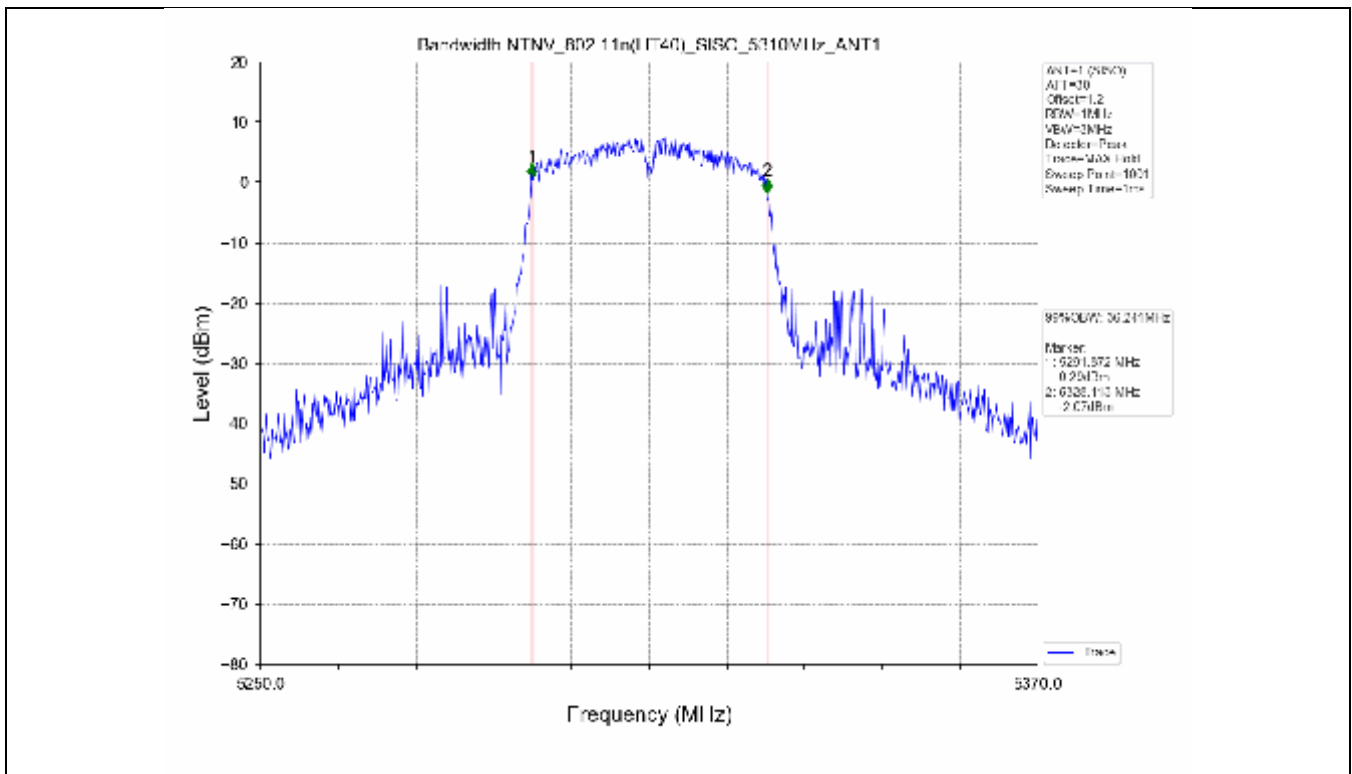

2.2 Test Graph - Emission Bandwidth

2.3 Test Graph - 99% Occupied Bandwidth

3. Maximum Conducted Output Power

**3.1 Test Result**

Test Mode	Frequency (MHz)	Tx Type	Measured Output Power (dBm)	Limit (dBm)	Verdict
			Ant 1		
802.11a	5180	SISO	13.71	≤23.98	PASS
	5200	SISO	13.78	≤23.98	PASS
	5240	SISO	13.70	≤23.98	PASS
	5260	SISO	13.63	≤23.98	PASS
	5300	SISO	13.50	≤23.93	PASS
	5320	SISO	13.50	≤23.82	PASS
	5500	SISO	13.62	≤23.90	PASS
	5580	SISO	13.75	≤23.86	PASS
	5600	SISO	13.56	≤23.95	PASS
	5700	SISO	13.23	≤23.98	PASS
	5745	SISO	13.13	≤30.00	PASS
	5785	SISO	13.03	≤30.00	PASS
802.11n(HT20)	5825	SISO	13.36	≤30.00	PASS
	5180	SISO	13.44	≤23.98	PASS
	5200	SISO	13.54	≤23.98	PASS
	5240	SISO	13.21	≤23.98	PASS
	5260	SISO	13.21	≤23.98	PASS
	5300	SISO	13.15	≤23.98	PASS
	5320	SISO	13.16	≤23.98	PASS
	5500	SISO	13.24	≤23.98	PASS
	5580	SISO	13.42	≤23.98	PASS
	5600	SISO	13.41	≤23.98	PASS
	5700	SISO	12.97	≤23.98	PASS
	5745	SISO	13.94	≤30.00	PASS
802.11n(HT40)	5785	SISO	13.85	≤30.00	PASS
	5825	SISO	14.07	≤30.00	PASS
	5190	SISO	13.18	≤23.98	PASS
	5230	SISO	13.21	≤23.98	PASS
	5270	SISO	12.91	≤23.98	PASS
	5310	SISO	12.89	≤23.98	PASS
	5510	SISO	13.17	≤23.98	PASS
	5550	SISO	13.27	≤23.98	PASS
	5590	SISO	13.30	≤23.98	PASS
	5670	SISO	12.80	≤23.98	PASS
	5755	SISO	13.56	≤30.00	PASS
	5795	SISO	13.89	≤30.00	PASS
802.11ac(VHT20)	5180	SISO	13.61	≤23.98	PASS
	5200	SISO	13.51	≤23.98	PASS
	5240	SISO	13.35	≤23.98	PASS
	5260	SISO	13.14	≤23.98	PASS
	5300	SISO	13.06	≤23.98	PASS
	5320	SISO	13.03	≤23.98	PASS
	5500	SISO	13.32	≤23.98	PASS
	5580	SISO	13.60	≤23.98	PASS
	5600	SISO	13.42	≤23.98	PASS
	5700	SISO	13.19	≤23.98	PASS
	5745	SISO	13.30	≤30.00	PASS
	5785	SISO	13.55	≤30.00	PASS
802.11ac(VHT40)	5825	SISO	13.70	≤30.00	PASS
	5190	SISO	13.78	≤23.98	PASS
	5230	SISO	13.47	≤23.98	PASS
	5270	SISO	13.58	≤23.98	PASS
	5310	SISO	13.49	≤23.98	PASS
	5510	SISO	13.37	≤23.98	PASS

### 3.2 Test Graph