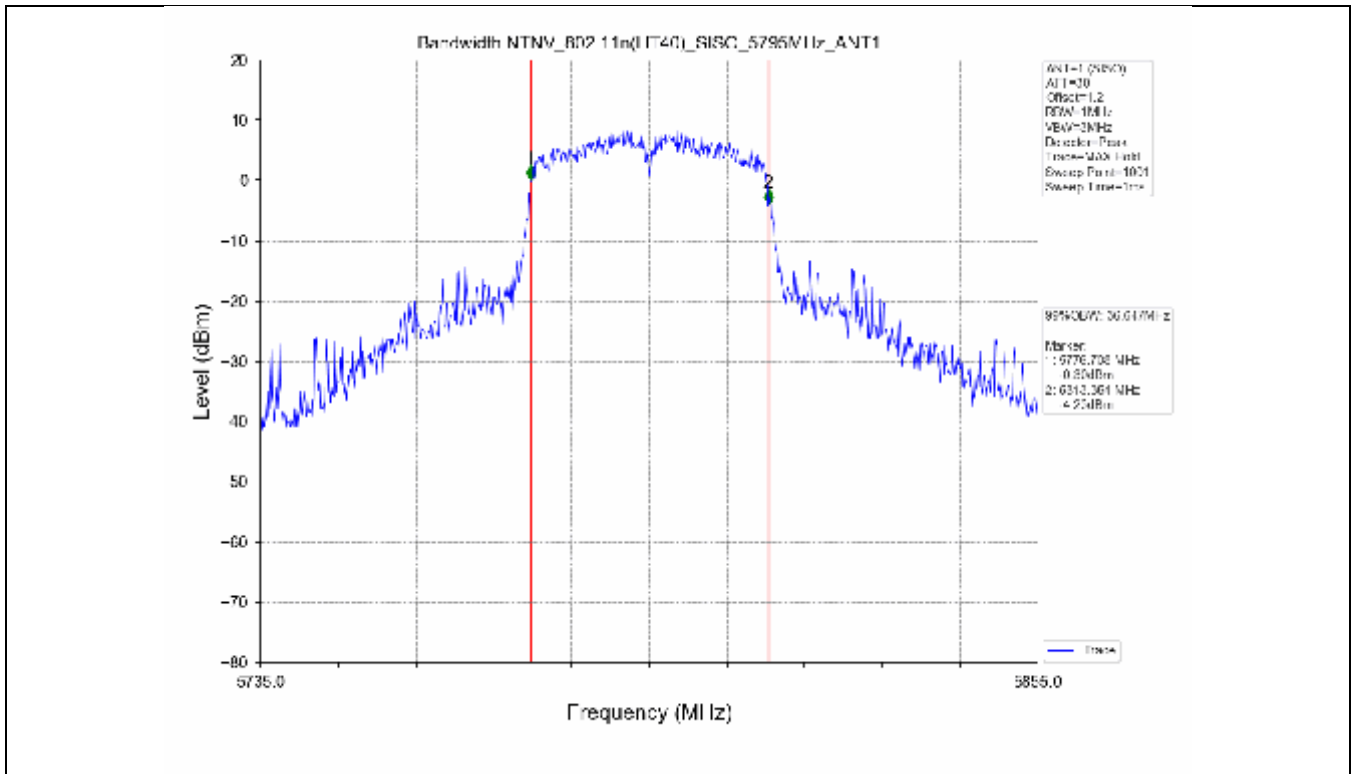

2.2 Test Graph - Emission Bandwidth

2.3 Test Graph - 99% Occupied Bandwidth

3. Maximum Conducted Output Power

**3.1 Test Result**

Test Mode	Frequency (MHz)	Tx Type	Measured Output Power (dBm)	Limit (dBm)	Verdict
			Ant 1		
802.11a	5180	SISO	13.71	≤23.98	PASS
	5200	SISO	13.78	≤23.98	PASS
	5240	SISO	13.70	≤23.98	PASS
	5260	SISO	13.63	≤23.98	PASS
	5300	SISO	13.50	≤23.93	PASS
	5320	SISO	13.50	≤23.82	PASS
	5500	SISO	13.62	≤23.90	PASS
	5580	SISO	13.75	≤23.86	PASS
	5600	SISO	13.56	≤23.95	PASS
	5700	SISO	13.23	≤23.98	PASS
	5745	SISO	13.13	≤30.00	PASS
	5785	SISO	13.03	≤30.00	PASS
802.11n(HT20)	5825	SISO	13.36	≤30.00	PASS
	5180	SISO	13.44	≤23.98	PASS
	5200	SISO	13.54	≤23.98	PASS
	5240	SISO	13.21	≤23.98	PASS
	5260	SISO	13.21	≤23.98	PASS
	5300	SISO	13.15	≤23.98	PASS
	5320	SISO	13.16	≤23.98	PASS
	5500	SISO	13.24	≤23.98	PASS
	5580	SISO	13.42	≤23.98	PASS
	5600	SISO	13.41	≤23.98	PASS
	5700	SISO	12.97	≤23.98	PASS
	5745	SISO	13.94	≤30.00	PASS
802.11n(HT40)	5785	SISO	13.85	≤30.00	PASS
	5825	SISO	14.07	≤30.00	PASS
	5190	SISO	13.18	≤23.98	PASS
	5230	SISO	13.21	≤23.98	PASS
	5270	SISO	12.91	≤23.98	PASS
	5310	SISO	12.89	≤23.98	PASS
	5510	SISO	13.17	≤23.98	PASS
	5550	SISO	13.27	≤23.98	PASS
	5590	SISO	13.30	≤23.98	PASS
	5670	SISO	12.80	≤23.98	PASS
	5755	SISO	13.56	≤30.00	PASS
	5795	SISO	13.89	≤30.00	PASS
802.11ac(VHT20)	5180	SISO	13.61	≤23.98	PASS
	5200	SISO	13.51	≤23.98	PASS
	5240	SISO	13.35	≤23.98	PASS
	5260	SISO	13.14	≤23.98	PASS
	5300	SISO	13.06	≤23.98	PASS
	5320	SISO	13.03	≤23.98	PASS
	5500	SISO	13.32	≤23.98	PASS
	5580	SISO	13.60	≤23.98	PASS
	5600	SISO	13.42	≤23.98	PASS
	5700	SISO	13.19	≤23.98	PASS
	5745	SISO	13.30	≤30.00	PASS
	5785	SISO	13.55	≤30.00	PASS
802.11ac(VHT40)	5825	SISO	13.70	≤30.00	PASS
	5190	SISO	13.78	≤23.98	PASS
	5230	SISO	13.47	≤23.98	PASS
	5270	SISO	13.58	≤23.98	PASS
	5310	SISO	13.49	≤23.98	PASS
	5510	SISO	13.37	≤23.98	PASS

### 3.2 Test Graph