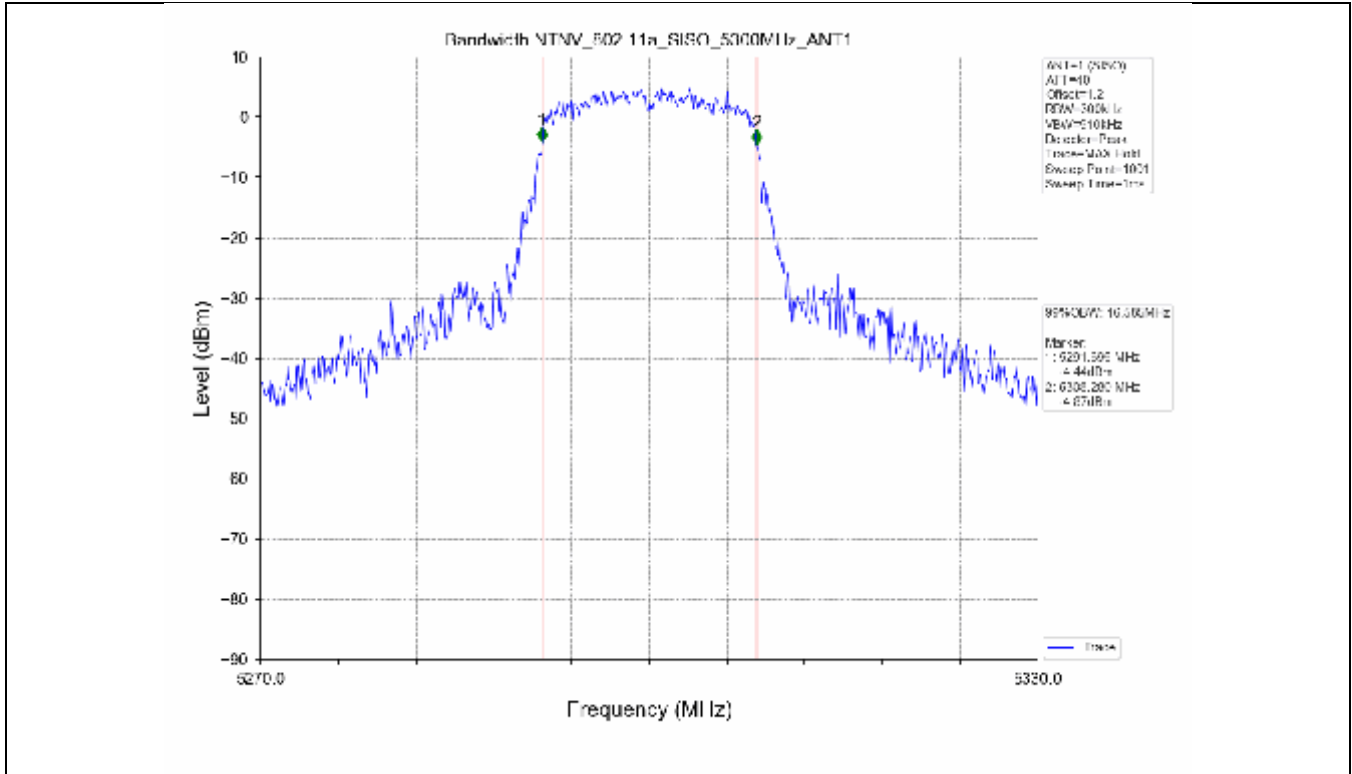

2.2 Test Graph - Emission Bandwidth

2.3 Test Graph - 99% Occupied Bandwidth

3. Maximum Conducted Output Power

**3.1 Test Result**

Test Mode	Frequency (MHz)	Tx Type	Measured Output Power (dBm)	Limit (dBm)	Verdict
			Ant 1		
802.11a	5180	SISO	13.71	≤23.98	PASS
	5200	SISO	13.78	≤23.98	PASS
	5240	SISO	13.70	≤23.98	PASS
	5260	SISO	13.63	≤23.98	PASS
	5300	SISO	13.50	≤23.93	PASS
	5320	SISO	13.50	≤23.82	PASS
	5500	SISO	13.62	≤23.90	PASS
	5580	SISO	13.75	≤23.86	PASS
	5600	SISO	13.56	≤23.95	PASS
	5700	SISO	13.23	≤23.98	PASS
	5745	SISO	13.13	≤30.00	PASS
	5785	SISO	13.03	≤30.00	PASS
802.11n(HT20)	5825	SISO	13.36	≤30.00	PASS
	5180	SISO	13.44	≤23.98	PASS
	5200	SISO	13.54	≤23.98	PASS
	5240	SISO	13.21	≤23.98	PASS
	5260	SISO	13.21	≤23.98	PASS
	5300	SISO	13.15	≤23.98	PASS
	5320	SISO	13.16	≤23.98	PASS
	5500	SISO	13.24	≤23.98	PASS
	5580	SISO	13.42	≤23.98	PASS
	5600	SISO	13.41	≤23.98	PASS
	5700	SISO	12.97	≤23.98	PASS
	5745	SISO	13.94	≤30.00	PASS
802.11n(HT40)	5785	SISO	13.85	≤30.00	PASS
	5825	SISO	14.07	≤30.00	PASS
	5190	SISO	13.18	≤23.98	PASS
	5230	SISO	13.21	≤23.98	PASS
	5270	SISO	12.91	≤23.98	PASS
	5310	SISO	12.89	≤23.98	PASS
	5510	SISO	13.17	≤23.98	PASS
	5550	SISO	13.27	≤23.98	PASS
	5590	SISO	13.30	≤23.98	PASS
	5670	SISO	12.80	≤23.98	PASS
	5755	SISO	13.56	≤30.00	PASS
	5795	SISO	13.89	≤30.00	PASS
802.11ac(VHT20)	5180	SISO	13.61	≤23.98	PASS
	5200	SISO	13.51	≤23.98	PASS
	5240	SISO	13.35	≤23.98	PASS
	5260	SISO	13.14	≤23.98	PASS
	5300	SISO	13.06	≤23.98	PASS
	5320	SISO	13.03	≤23.98	PASS
	5500	SISO	13.32	≤23.98	PASS
	5580	SISO	13.60	≤23.98	PASS
	5600	SISO	13.42	≤23.98	PASS
	5700	SISO	13.19	≤23.98	PASS
	5745	SISO	13.30	≤30.00	PASS
	5785	SISO	13.55	≤30.00	PASS
802.11ac(VHT40)	5825	SISO	13.70	≤30.00	PASS
	5190	SISO	13.78	≤23.98	PASS
	5230	SISO	13.47	≤23.98	PASS
	5270	SISO	13.58	≤23.98	PASS
	5310	SISO	13.49	≤23.98	PASS
	5510	SISO	13.37	≤23.98	PASS

### 3.2 Test Graph