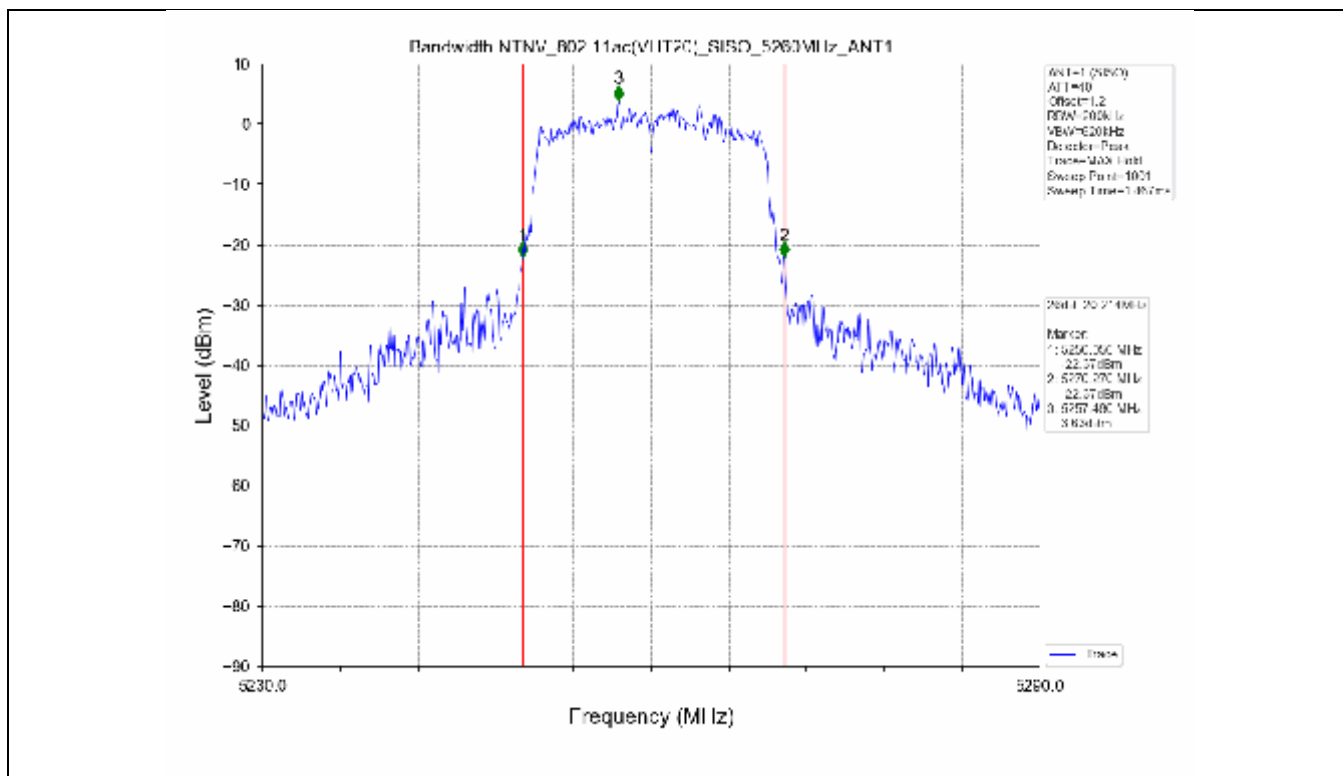

2.2 Test Graph - Emission Bandwidth

2.3 Test Graph - 99% Occupied Bandwidth

3. Maximum Conducted Output Power

**3.1 Test Result**

Test Mode	Frequency (MHz)	Tx Type	Measured Output Power (dBm)	Limit (dBm)	Verdict
			Ant 1		
802.11a	5180	SISO	13.71	≤23.98	PASS
	5200	SISO	13.78	≤23.98	PASS
	5240	SISO	13.70	≤23.98	PASS
	5260	SISO	13.63	≤23.98	PASS
	5300	SISO	13.50	≤23.93	PASS
	5320	SISO	13.50	≤23.82	PASS
	5500	SISO	13.62	≤23.90	PASS
	5580	SISO	13.75	≤23.86	PASS
	5600	SISO	13.56	≤23.95	PASS
	5700	SISO	13.23	≤23.98	PASS
	5745	SISO	13.13	≤30.00	PASS
	5785	SISO	13.03	≤30.00	PASS
802.11n(HT20)	5825	SISO	13.36	≤30.00	PASS
	5180	SISO	13.44	≤23.98	PASS
	5200	SISO	13.54	≤23.98	PASS
	5240	SISO	13.21	≤23.98	PASS
	5260	SISO	13.21	≤23.98	PASS
	5300	SISO	13.15	≤23.98	PASS
	5320	SISO	13.16	≤23.98	PASS
	5500	SISO	13.24	≤23.98	PASS
	5580	SISO	13.42	≤23.98	PASS
	5600	SISO	13.41	≤23.98	PASS
	5700	SISO	12.97	≤23.98	PASS
	5745	SISO	13.94	≤30.00	PASS
802.11n(HT40)	5785	SISO	13.85	≤30.00	PASS
	5825	SISO	14.07	≤30.00	PASS
	5190	SISO	13.18	≤23.98	PASS
	5230	SISO	13.21	≤23.98	PASS
	5270	SISO	12.91	≤23.98	PASS
	5310	SISO	12.89	≤23.98	PASS
	5510	SISO	13.17	≤23.98	PASS
	5550	SISO	13.27	≤23.98	PASS
	5590	SISO	13.30	≤23.98	PASS
	5670	SISO	12.80	≤23.98	PASS
	5755	SISO	13.56	≤30.00	PASS
	5795	SISO	13.89	≤30.00	PASS
802.11ac(VHT20)	5180	SISO	13.61	≤23.98	PASS
	5200	SISO	13.51	≤23.98	PASS
	5240	SISO	13.35	≤23.98	PASS
	5260	SISO	13.14	≤23.98	PASS
	5300	SISO	13.06	≤23.98	PASS
	5320	SISO	13.03	≤23.98	PASS
	5500	SISO	13.32	≤23.98	PASS
	5580	SISO	13.60	≤23.98	PASS
	5600	SISO	13.42	≤23.98	PASS
	5700	SISO	13.19	≤23.98	PASS
	5745	SISO	13.30	≤30.00	PASS
	5785	SISO	13.55	≤30.00	PASS
802.11ac(VHT40)	5825	SISO	13.70	≤30.00	PASS
	5190	SISO	13.78	≤23.98	PASS
	5230	SISO	13.47	≤23.98	PASS
	5270	SISO	13.58	≤23.98	PASS
	5310	SISO	13.49	≤23.98	PASS
	5510	SISO	13.37	≤23.98	PASS

### 3.2 Test Graph