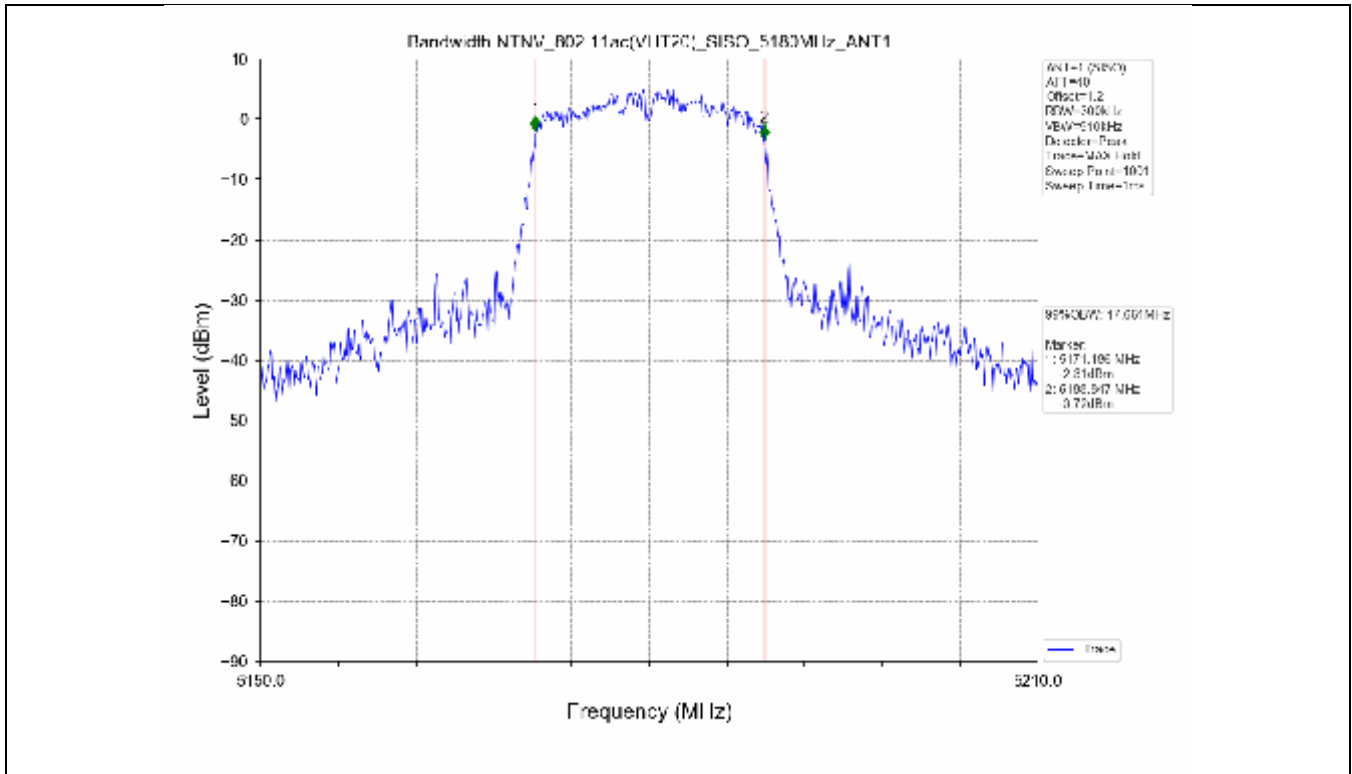

2.2 Test Graph - Emission Bandwidth

2.3 Test Graph - 99% Occupied Bandwidth

3. Maximum Conducted Output Power

**3.1 Test Result**

Test Mode	Frequency (MHz)	Tx Type	Measured Output Power (dBm)	Limit (dBm)	Verdict
			Ant 1		
802.11a	5180	SISO	13.71	≤23.98	PASS
	5200	SISO	13.78	≤23.98	PASS
	5240	SISO	13.70	≤23.98	PASS
	5260	SISO	13.63	≤23.98	PASS
	5300	SISO	13.50	≤23.93	PASS
	5320	SISO	13.50	≤23.82	PASS
	5500	SISO	13.62	≤23.90	PASS
	5580	SISO	13.75	≤23.86	PASS
	5600	SISO	13.56	≤23.95	PASS
	5700	SISO	13.23	≤23.98	PASS
	5745	SISO	13.13	≤30.00	PASS
	5785	SISO	13.03	≤30.00	PASS
802.11n(HT20)	5825	SISO	13.36	≤30.00	PASS
	5180	SISO	13.44	≤23.98	PASS
	5200	SISO	13.54	≤23.98	PASS
	5240	SISO	13.21	≤23.98	PASS
	5260	SISO	13.21	≤23.98	PASS
	5300	SISO	13.15	≤23.98	PASS
	5320	SISO	13.16	≤23.98	PASS
	5500	SISO	13.24	≤23.98	PASS
	5580	SISO	13.42	≤23.98	PASS
	5600	SISO	13.41	≤23.98	PASS
	5700	SISO	12.97	≤23.98	PASS
	5745	SISO	13.94	≤30.00	PASS
802.11n(HT40)	5785	SISO	13.85	≤30.00	PASS
	5825	SISO	14.07	≤30.00	PASS
	5190	SISO	13.18	≤23.98	PASS
	5230	SISO	13.21	≤23.98	PASS
	5270	SISO	12.91	≤23.98	PASS
	5310	SISO	12.89	≤23.98	PASS
	5510	SISO	13.17	≤23.98	PASS
	5550	SISO	13.27	≤23.98	PASS
	5590	SISO	13.30	≤23.98	PASS
	5670	SISO	12.80	≤23.98	PASS
	5755	SISO	13.56	≤30.00	PASS
	5795	SISO	13.89	≤30.00	PASS
802.11ac(VHT20)	5180	SISO	13.61	≤23.98	PASS
	5200	SISO	13.51	≤23.98	PASS
	5240	SISO	13.35	≤23.98	PASS
	5260	SISO	13.14	≤23.98	PASS
	5300	SISO	13.06	≤23.98	PASS
	5320	SISO	13.03	≤23.98	PASS
	5500	SISO	13.32	≤23.98	PASS
	5580	SISO	13.60	≤23.98	PASS
	5600	SISO	13.42	≤23.98	PASS
	5700	SISO	13.19	≤23.98	PASS
	5745	SISO	13.30	≤30.00	PASS
	5785	SISO	13.55	≤30.00	PASS
802.11ac(VHT40)	5825	SISO	13.70	≤30.00	PASS
	5190	SISO	13.78	≤23.98	PASS
	5230	SISO	13.47	≤23.98	PASS
	5270	SISO	13.58	≤23.98	PASS
	5310	SISO	13.49	≤23.98	PASS
	5510	SISO	13.37	≤23.98	PASS

### 3.2 Test Graph