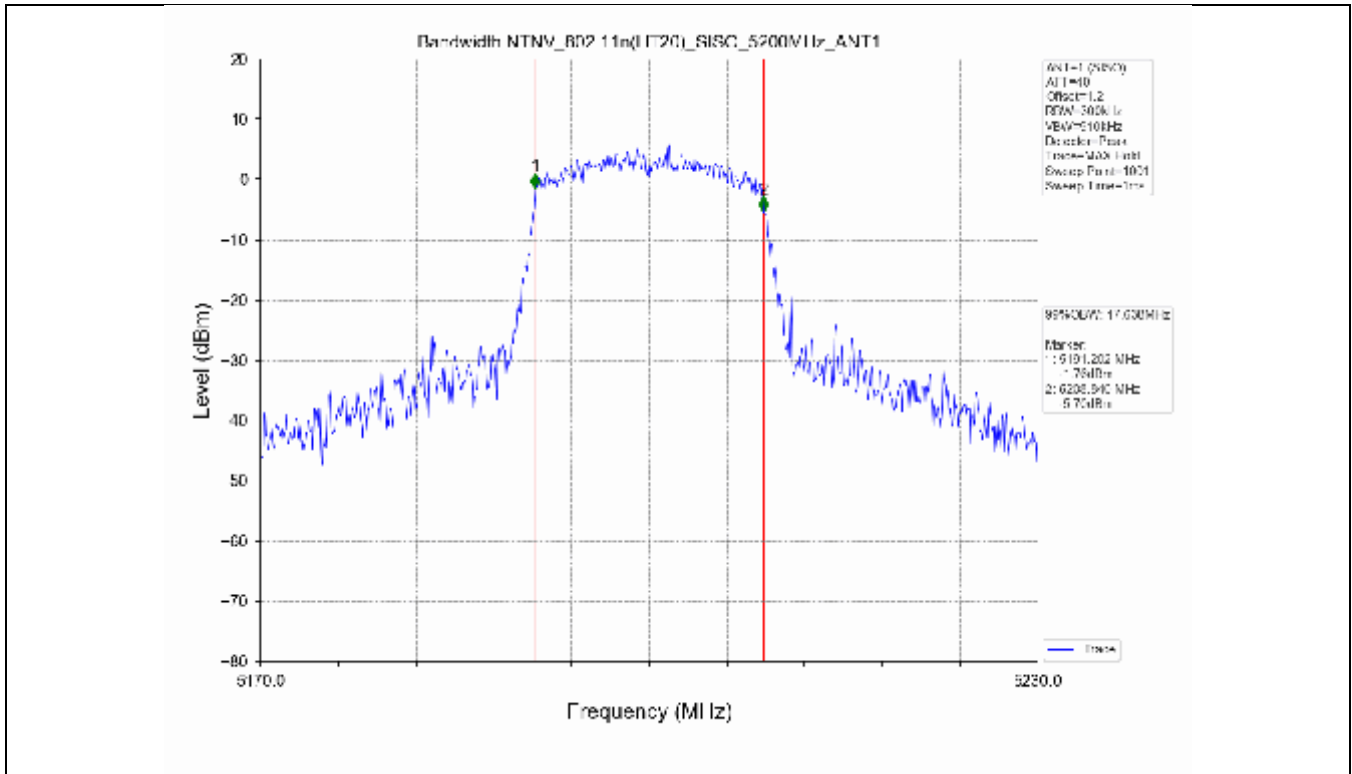

2.2 Test Graph - Emission Bandwidth

2.3 Test Graph - 99% Occupied Bandwidth

3. Maximum Conducted Output Power

**3.1 Test Result**

Test Mode	Frequency (MHz)	Tx Type	Measured Output Power (dBm)	Limit (dBm)	Verdict
			Ant 1		
802.11a	5180	SISO	13.71	≤23.98	PASS
	5200	SISO	13.78	≤23.98	PASS
	5240	SISO	13.70	≤23.98	PASS
	5260	SISO	13.63	≤23.98	PASS
	5300	SISO	13.50	≤23.93	PASS
	5320	SISO	13.50	≤23.82	PASS
	5500	SISO	13.62	≤23.90	PASS
	5580	SISO	13.75	≤23.86	PASS
	5600	SISO	13.56	≤23.95	PASS
	5700	SISO	13.23	≤23.98	PASS
	5745	SISO	13.13	≤30.00	PASS
	5785	SISO	13.03	≤30.00	PASS
802.11n(HT20)	5825	SISO	13.36	≤30.00	PASS
	5180	SISO	13.44	≤23.98	PASS
	5200	SISO	13.54	≤23.98	PASS
	5240	SISO	13.21	≤23.98	PASS
	5260	SISO	13.21	≤23.98	PASS
	5300	SISO	13.15	≤23.98	PASS
	5320	SISO	13.16	≤23.98	PASS
	5500	SISO	13.24	≤23.98	PASS
	5580	SISO	13.42	≤23.98	PASS
	5600	SISO	13.41	≤23.98	PASS
	5700	SISO	12.97	≤23.98	PASS
	5745	SISO	13.94	≤30.00	PASS
802.11n(HT40)	5785	SISO	13.85	≤30.00	PASS
	5825	SISO	14.07	≤30.00	PASS
	5190	SISO	13.18	≤23.98	PASS
	5230	SISO	13.21	≤23.98	PASS
	5270	SISO	12.91	≤23.98	PASS
	5310	SISO	12.89	≤23.98	PASS
	5510	SISO	13.17	≤23.98	PASS
	5550	SISO	13.27	≤23.98	PASS
	5590	SISO	13.30	≤23.98	PASS
	5670	SISO	12.80	≤23.98	PASS
	5755	SISO	13.56	≤30.00	PASS
	5795	SISO	13.89	≤30.00	PASS
802.11ac(VHT20)	5180	SISO	13.61	≤23.98	PASS
	5200	SISO	13.51	≤23.98	PASS
	5240	SISO	13.35	≤23.98	PASS
	5260	SISO	13.14	≤23.98	PASS
	5300	SISO	13.06	≤23.98	PASS
	5320	SISO	13.03	≤23.98	PASS
	5500	SISO	13.32	≤23.98	PASS
	5580	SISO	13.60	≤23.98	PASS
	5600	SISO	13.42	≤23.98	PASS
	5700	SISO	13.19	≤23.98	PASS
	5745	SISO	13.30	≤30.00	PASS
	5785	SISO	13.55	≤30.00	PASS
802.11ac(VHT40)	5825	SISO	13.70	≤30.00	PASS
	5190	SISO	13.78	≤23.98	PASS
	5230	SISO	13.47	≤23.98	PASS
	5270	SISO	13.58	≤23.98	PASS
	5310	SISO	13.49	≤23.98	PASS
	5510	SISO	13.37	≤23.98	PASS

### 3.2 Test Graph