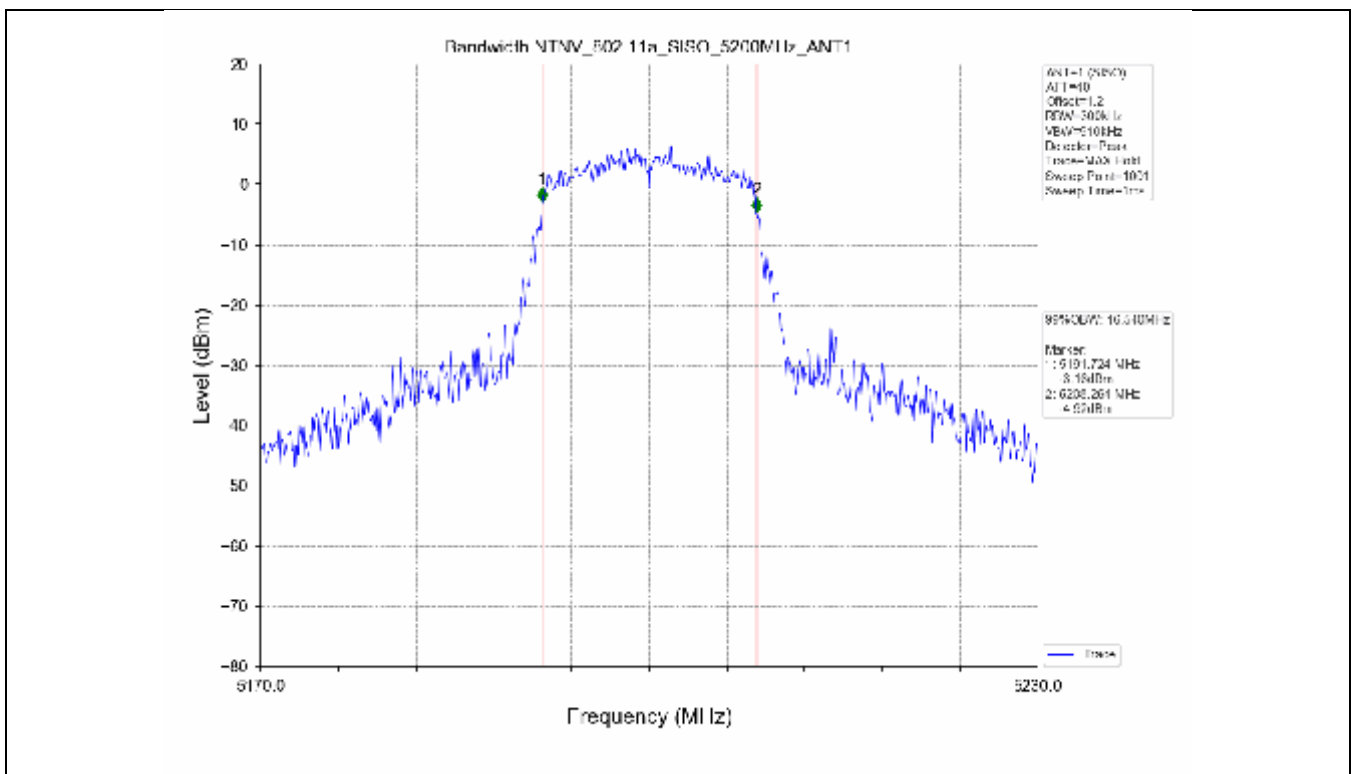

2.2 Test Graph - Emission Bandwidth

2.3 Test Graph - 99% Occupied Bandwidth

3. Maximum Conducted Output Power

**3.1 Test Result**

Test Mode	Frequency (MHz)	Tx Type	Measured Output Power (dBm)	Limit (dBm)	Verdict
			Ant 1		
802.11a	5180	SISO	13.71	≤23.98	PASS
	5200	SISO	13.78	≤23.98	PASS
	5240	SISO	13.70	≤23.98	PASS
	5260	SISO	13.63	≤23.98	PASS
	5300	SISO	13.50	≤23.93	PASS
	5320	SISO	13.50	≤23.82	PASS
	5500	SISO	13.62	≤23.90	PASS
	5580	SISO	13.75	≤23.86	PASS
	5600	SISO	13.56	≤23.95	PASS
	5700	SISO	13.23	≤23.98	PASS
	5745	SISO	13.13	≤30.00	PASS
	5785	SISO	13.03	≤30.00	PASS
802.11n(HT20)	5825	SISO	13.36	≤30.00	PASS
	5180	SISO	13.44	≤23.98	PASS
	5200	SISO	13.54	≤23.98	PASS
	5240	SISO	13.21	≤23.98	PASS
	5260	SISO	13.21	≤23.98	PASS
	5300	SISO	13.15	≤23.98	PASS
	5320	SISO	13.16	≤23.98	PASS
	5500	SISO	13.24	≤23.98	PASS
	5580	SISO	13.42	≤23.98	PASS
	5600	SISO	13.41	≤23.98	PASS
	5700	SISO	12.97	≤23.98	PASS
	5745	SISO	13.94	≤30.00	PASS
802.11n(HT40)	5785	SISO	13.85	≤30.00	PASS
	5825	SISO	14.07	≤30.00	PASS
	5190	SISO	13.18	≤23.98	PASS
	5230	SISO	13.21	≤23.98	PASS
	5270	SISO	12.91	≤23.98	PASS
	5310	SISO	12.89	≤23.98	PASS
	5510	SISO	13.17	≤23.98	PASS
	5550	SISO	13.27	≤23.98	PASS
	5590	SISO	13.30	≤23.98	PASS
	5670	SISO	12.80	≤23.98	PASS
	5755	SISO	13.56	≤30.00	PASS
	5795	SISO	13.89	≤30.00	PASS
802.11ac(VHT20)	5180	SISO	13.61	≤23.98	PASS
	5200	SISO	13.51	≤23.98	PASS
	5240	SISO	13.35	≤23.98	PASS
	5260	SISO	13.14	≤23.98	PASS
	5300	SISO	13.06	≤23.98	PASS
	5320	SISO	13.03	≤23.98	PASS
	5500	SISO	13.32	≤23.98	PASS
	5580	SISO	13.60	≤23.98	PASS
	5600	SISO	13.42	≤23.98	PASS
	5700	SISO	13.19	≤23.98	PASS
	5745	SISO	13.30	≤30.00	PASS
	5785	SISO	13.55	≤30.00	PASS
802.11ac(VHT40)	5825	SISO	13.70	≤30.00	PASS
	5190	SISO	13.78	≤23.98	PASS
	5230	SISO	13.47	≤23.98	PASS
	5270	SISO	13.58	≤23.98	PASS
	5310	SISO	13.49	≤23.98	PASS
	5510	SISO	13.37	≤23.98	PASS

### 3.2 Test Graph