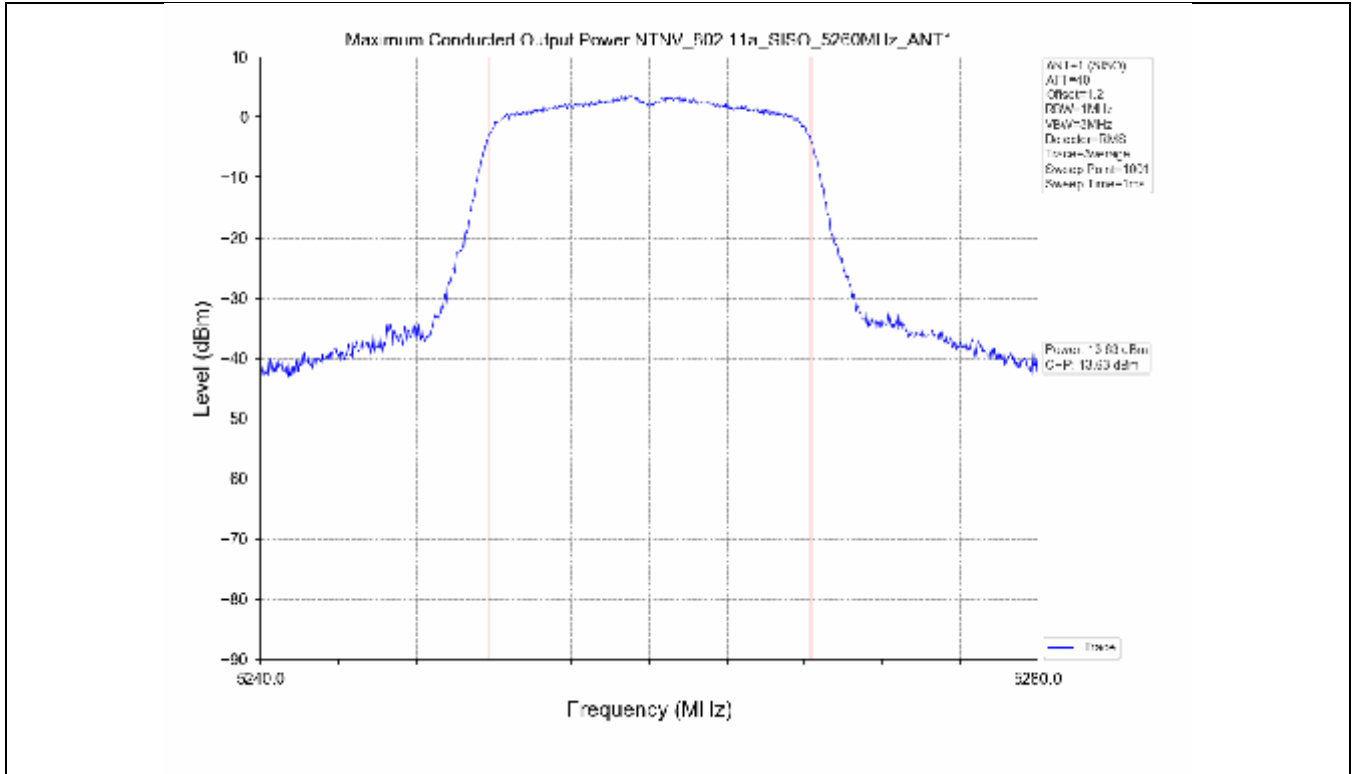

2.2 Test Graph - Emission Bandwidth

2.3 Test Graph - 99% Occupied Bandwidth

3. Maximum Conducted Output Power

**3.1 Test Result**

Test Mode	Frequency (MHz)	Tx Type	Measured Output Power (dBm)	Limit (dBm)	Verdict
			Ant 1		
802.11a	5180	SISO	13.71	≤23.98	PASS
	5200	SISO	13.78	≤23.98	PASS
	5240	SISO	13.70	≤23.98	PASS
	5260	SISO	13.63	≤23.98	PASS
	5300	SISO	13.50	≤23.93	PASS
	5320	SISO	13.50	≤23.82	PASS
	5500	SISO	13.62	≤23.90	PASS
	5580	SISO	13.75	≤23.86	PASS
	5600	SISO	13.56	≤23.95	PASS
	5700	SISO	13.23	≤23.98	PASS
	5745	SISO	13.13	≤30.00	PASS
	5785	SISO	13.03	≤30.00	PASS
802.11n(HT20)	5825	SISO	13.36	≤30.00	PASS
	5180	SISO	13.44	≤23.98	PASS
	5200	SISO	13.54	≤23.98	PASS
	5240	SISO	13.21	≤23.98	PASS
	5260	SISO	13.21	≤23.98	PASS
	5300	SISO	13.15	≤23.98	PASS
	5320	SISO	13.16	≤23.98	PASS
	5500	SISO	13.24	≤23.98	PASS
	5580	SISO	13.42	≤23.98	PASS
	5600	SISO	13.41	≤23.98	PASS
	5700	SISO	12.97	≤23.98	PASS
	5745	SISO	13.94	≤30.00	PASS
802.11n(HT40)	5785	SISO	13.85	≤30.00	PASS
	5825	SISO	14.07	≤30.00	PASS
	5190	SISO	13.18	≤23.98	PASS
	5230	SISO	13.21	≤23.98	PASS
	5270	SISO	12.91	≤23.98	PASS
	5310	SISO	12.89	≤23.98	PASS
	5510	SISO	13.17	≤23.98	PASS
	5550	SISO	13.27	≤23.98	PASS
	5590	SISO	13.30	≤23.98	PASS
	5670	SISO	12.80	≤23.98	PASS
	5755	SISO	13.56	≤30.00	PASS
	5795	SISO	13.89	≤30.00	PASS
802.11ac(VHT20)	5180	SISO	13.61	≤23.98	PASS
	5200	SISO	13.51	≤23.98	PASS
	5240	SISO	13.35	≤23.98	PASS
	5260	SISO	13.14	≤23.98	PASS
	5300	SISO	13.06	≤23.98	PASS
	5320	SISO	13.03	≤23.98	PASS
	5500	SISO	13.32	≤23.98	PASS
	5580	SISO	13.60	≤23.98	PASS
	5600	SISO	13.42	≤23.98	PASS
	5700	SISO	13.19	≤23.98	PASS
	5745	SISO	13.30	≤30.00	PASS
	5785	SISO	13.55	≤30.00	PASS
802.11ac(VHT40)	5825	SISO	13.70	≤30.00	PASS
	5190	SISO	13.78	≤23.98	PASS
	5230	SISO	13.47	≤23.98	PASS
	5270	SISO	13.58	≤23.98	PASS
	5310	SISO	13.49	≤23.98	PASS
	5510	SISO	13.37	≤23.98	PASS

### 3.2 Test Graph