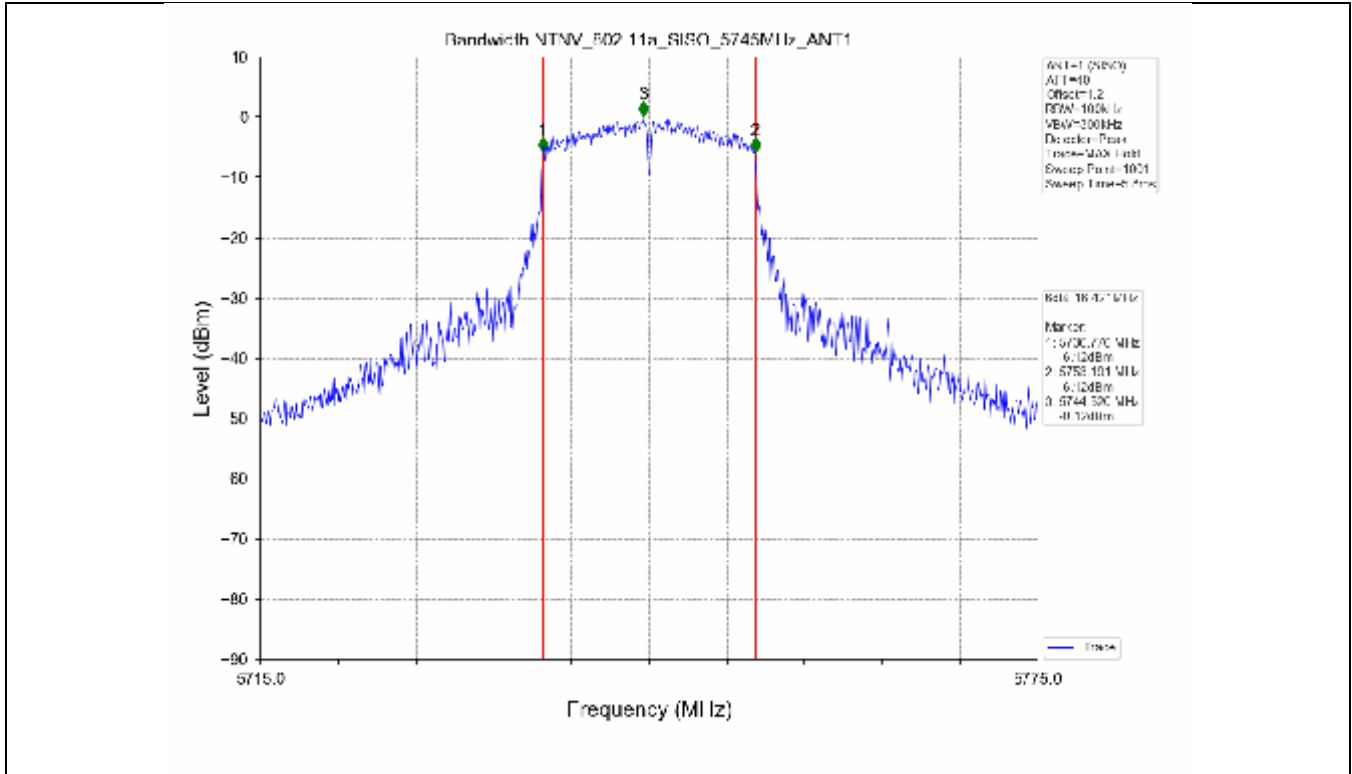

2.2 Test Graph - Emission Bandwidth

2.3 Test Graph - 99% Occupied Bandwidth

3. Maximum Conducted Output Power

**3.1 Test Result**

Test Mode	Frequency (MHz)	Tx Type	Measured Output Power (dBm)	Limit (dBm)	Verdict
			Ant 1		
802.11a	5180	SISO	13.71	≤23.98	PASS
	5200	SISO	13.78	≤23.98	PASS
	5240	SISO	13.70	≤23.98	PASS
	5260	SISO	13.63	≤23.98	PASS
	5300	SISO	13.50	≤23.93	PASS
	5320	SISO	13.50	≤23.82	PASS
	5500	SISO	13.62	≤23.90	PASS
	5580	SISO	13.75	≤23.86	PASS
	5600	SISO	13.56	≤23.95	PASS
	5700	SISO	13.23	≤23.98	PASS
	5745	SISO	13.13	≤30.00	PASS
	5785	SISO	13.03	≤30.00	PASS
802.11n(HT20)	5825	SISO	13.36	≤30.00	PASS
	5180	SISO	13.44	≤23.98	PASS
	5200	SISO	13.54	≤23.98	PASS
	5240	SISO	13.21	≤23.98	PASS
	5260	SISO	13.21	≤23.98	PASS
	5300	SISO	13.15	≤23.98	PASS
	5320	SISO	13.16	≤23.98	PASS
	5500	SISO	13.24	≤23.98	PASS
	5580	SISO	13.42	≤23.98	PASS
	5600	SISO	13.41	≤23.98	PASS
	5700	SISO	12.97	≤23.98	PASS
	5745	SISO	13.94	≤30.00	PASS
802.11n(HT40)	5785	SISO	13.85	≤30.00	PASS
	5825	SISO	14.07	≤30.00	PASS
	5190	SISO	13.18	≤23.98	PASS
	5230	SISO	13.21	≤23.98	PASS
	5270	SISO	12.91	≤23.98	PASS
	5310	SISO	12.89	≤23.98	PASS
	5510	SISO	13.17	≤23.98	PASS
	5550	SISO	13.27	≤23.98	PASS
	5590	SISO	13.30	≤23.98	PASS
	5670	SISO	12.80	≤23.98	PASS
	5755	SISO	13.56	≤30.00	PASS
	5795	SISO	13.89	≤30.00	PASS
802.11ac(VHT20)	5180	SISO	13.61	≤23.98	PASS
	5200	SISO	13.51	≤23.98	PASS
	5240	SISO	13.35	≤23.98	PASS
	5260	SISO	13.14	≤23.98	PASS
	5300	SISO	13.06	≤23.98	PASS
	5320	SISO	13.03	≤23.98	PASS
	5500	SISO	13.32	≤23.98	PASS
	5580	SISO	13.60	≤23.98	PASS
	5600	SISO	13.42	≤23.98	PASS
	5700	SISO	13.19	≤23.98	PASS
	5745	SISO	13.30	≤30.00	PASS
	5785	SISO	13.55	≤30.00	PASS
802.11ac(VHT40)	5825	SISO	13.70	≤30.00	PASS
	5190	SISO	13.78	≤23.98	PASS
	5230	SISO	13.47	≤23.98	PASS
	5270	SISO	13.58	≤23.98	PASS
	5310	SISO	13.49	≤23.98	PASS
	5510	SISO	13.37	≤23.98	PASS

### 3.2 Test Graph