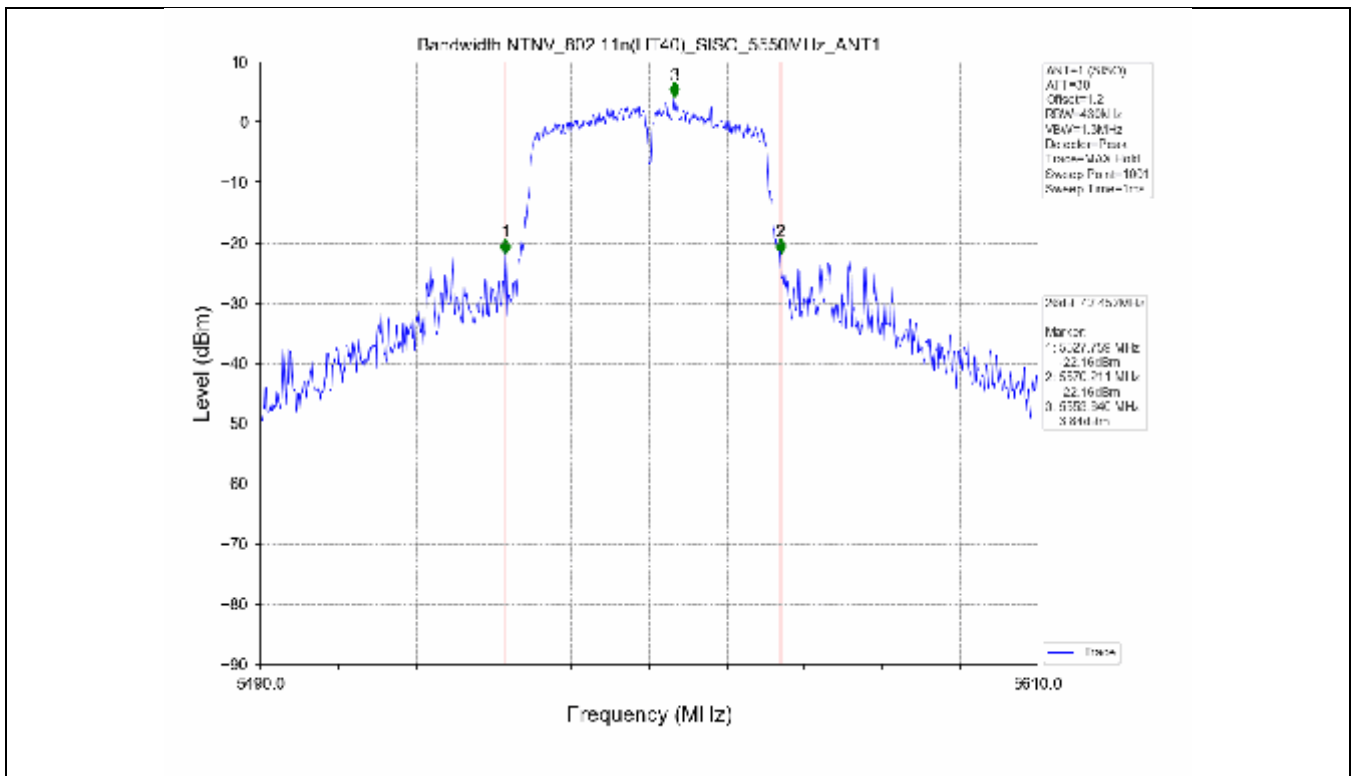

2.2 Test Graph - Emission Bandwidth

2.3 Test Graph - 99% Occupied Bandwidth

3. Maximum Conducted Output Power

**3.1 Test Result**

Test Mode	Frequency (MHz)	Tx Type	Measured Output Power (dBm)	Limit (dBm)	Verdict
			Ant 1		
802.11a	5180	SISO	13.71	≤23.98	PASS
	5200	SISO	13.78	≤23.98	PASS
	5240	SISO	13.70	≤23.98	PASS
	5260	SISO	13.63	≤23.98	PASS
	5300	SISO	13.50	≤23.93	PASS
	5320	SISO	13.50	≤23.82	PASS
	5500	SISO	13.62	≤23.90	PASS
	5580	SISO	13.75	≤23.86	PASS
	5600	SISO	13.56	≤23.95	PASS
	5700	SISO	13.23	≤23.98	PASS
	5745	SISO	13.13	≤30.00	PASS
	5785	SISO	13.03	≤30.00	PASS
802.11n(HT20)	5825	SISO	13.36	≤30.00	PASS
	5180	SISO	13.44	≤23.98	PASS
	5200	SISO	13.54	≤23.98	PASS
	5240	SISO	13.21	≤23.98	PASS
	5260	SISO	13.21	≤23.98	PASS
	5300	SISO	13.15	≤23.98	PASS
	5320	SISO	13.16	≤23.98	PASS
	5500	SISO	13.24	≤23.98	PASS
	5580	SISO	13.42	≤23.98	PASS
	5600	SISO	13.41	≤23.98	PASS
	5700	SISO	12.97	≤23.98	PASS
	5745	SISO	13.94	≤30.00	PASS
802.11n(HT40)	5785	SISO	13.85	≤30.00	PASS
	5825	SISO	14.07	≤30.00	PASS
	5190	SISO	13.18	≤23.98	PASS
	5230	SISO	13.21	≤23.98	PASS
	5270	SISO	12.91	≤23.98	PASS
	5310	SISO	12.89	≤23.98	PASS
	5510	SISO	13.17	≤23.98	PASS
	5550	SISO	13.27	≤23.98	PASS
	5590	SISO	13.30	≤23.98	PASS
	5670	SISO	12.80	≤23.98	PASS
	5755	SISO	13.56	≤30.00	PASS
	5795	SISO	13.89	≤30.00	PASS
802.11ac(VHT20)	5180	SISO	13.61	≤23.98	PASS
	5200	SISO	13.51	≤23.98	PASS
	5240	SISO	13.35	≤23.98	PASS
	5260	SISO	13.14	≤23.98	PASS
	5300	SISO	13.06	≤23.98	PASS
	5320	SISO	13.03	≤23.98	PASS
	5500	SISO	13.32	≤23.98	PASS
	5580	SISO	13.60	≤23.98	PASS
	5600	SISO	13.42	≤23.98	PASS
	5700	SISO	13.19	≤23.98	PASS
	5745	SISO	13.30	≤30.00	PASS
	5785	SISO	13.55	≤30.00	PASS
802.11ac(VHT40)	5825	SISO	13.70	≤30.00	PASS
	5190	SISO	13.78	≤23.98	PASS
	5230	SISO	13.47	≤23.98	PASS
	5270	SISO	13.58	≤23.98	PASS
	5310	SISO	13.49	≤23.98	PASS
	5510	SISO	13.37	≤23.98	PASS

### 3.2 Test Graph