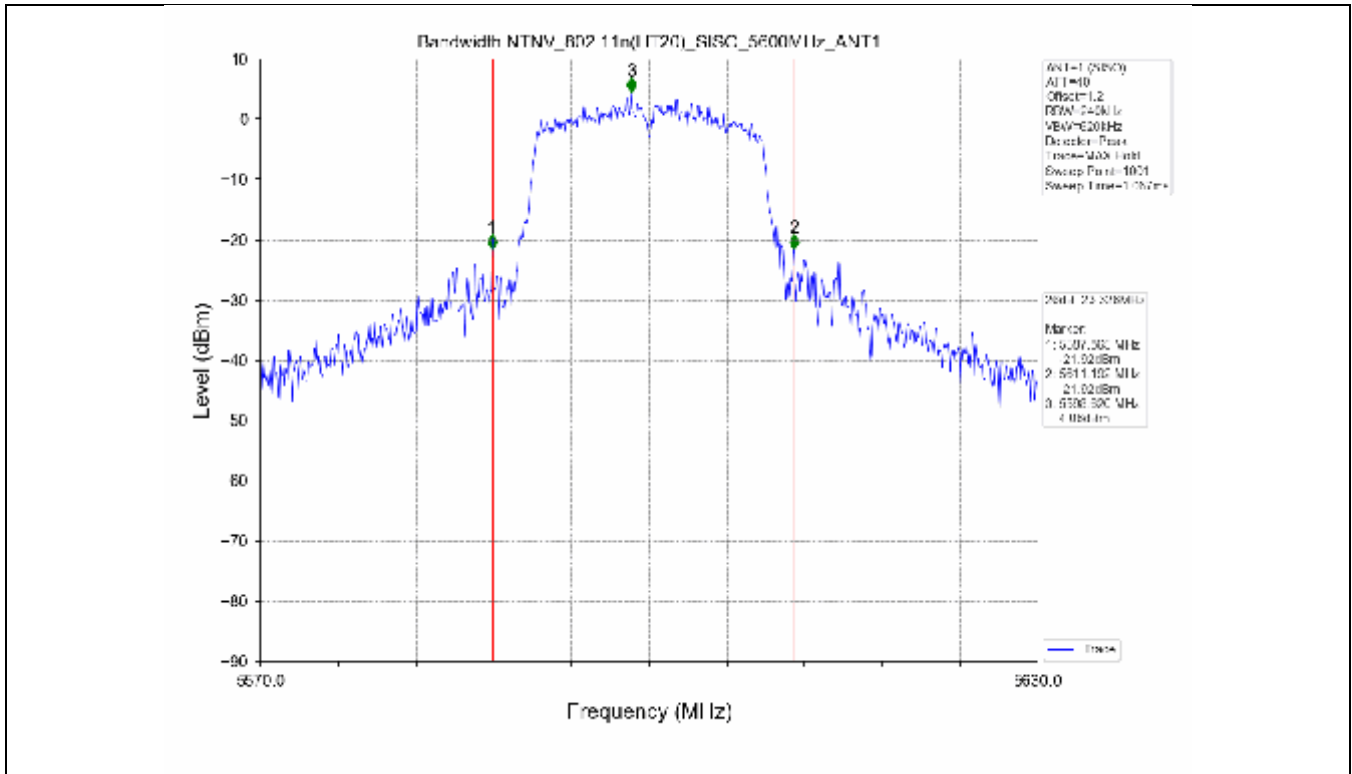

2.2 Test Graph - Emission Bandwidth

2.3 Test Graph - 99% Occupied Bandwidth

3. Maximum Conducted Output Power

**3.1 Test Result**

Test Mode	Frequency (MHz)	Tx Type	Measured Output Power (dBm)	Limit (dBm)	Verdict
			Ant 1		
802.11a	5180	SISO	13.71	≤23.98	PASS
	5200	SISO	13.78	≤23.98	PASS
	5240	SISO	13.70	≤23.98	PASS
	5260	SISO	13.63	≤23.98	PASS
	5300	SISO	13.50	≤23.93	PASS
	5320	SISO	13.50	≤23.82	PASS
	5500	SISO	13.62	≤23.90	PASS
	5580	SISO	13.75	≤23.86	PASS
	5600	SISO	13.56	≤23.95	PASS
	5700	SISO	13.23	≤23.98	PASS
	5745	SISO	13.13	≤30.00	PASS
	5785	SISO	13.03	≤30.00	PASS
802.11n(HT20)	5825	SISO	13.36	≤30.00	PASS
	5180	SISO	13.44	≤23.98	PASS
	5200	SISO	13.54	≤23.98	PASS
	5240	SISO	13.21	≤23.98	PASS
	5260	SISO	13.21	≤23.98	PASS
	5300	SISO	13.15	≤23.98	PASS
	5320	SISO	13.16	≤23.98	PASS
	5500	SISO	13.24	≤23.98	PASS
	5580	SISO	13.42	≤23.98	PASS
	5600	SISO	13.41	≤23.98	PASS
	5700	SISO	12.97	≤23.98	PASS
	5745	SISO	13.94	≤30.00	PASS
802.11n(HT40)	5785	SISO	13.85	≤30.00	PASS
	5825	SISO	14.07	≤30.00	PASS
	5190	SISO	13.18	≤23.98	PASS
	5230	SISO	13.21	≤23.98	PASS
	5270	SISO	12.91	≤23.98	PASS
	5310	SISO	12.89	≤23.98	PASS
	5510	SISO	13.17	≤23.98	PASS
	5550	SISO	13.27	≤23.98	PASS
	5590	SISO	13.30	≤23.98	PASS
	5670	SISO	12.80	≤23.98	PASS
	5755	SISO	13.56	≤30.00	PASS
	5795	SISO	13.89	≤30.00	PASS
802.11ac(VHT20)	5180	SISO	13.61	≤23.98	PASS
	5200	SISO	13.51	≤23.98	PASS
	5240	SISO	13.35	≤23.98	PASS
	5260	SISO	13.14	≤23.98	PASS
	5300	SISO	13.06	≤23.98	PASS
	5320	SISO	13.03	≤23.98	PASS
	5500	SISO	13.32	≤23.98	PASS
	5580	SISO	13.60	≤23.98	PASS
	5600	SISO	13.42	≤23.98	PASS
	5700	SISO	13.19	≤23.98	PASS
	5745	SISO	13.30	≤30.00	PASS
	5785	SISO	13.55	≤30.00	PASS
802.11ac(VHT40)	5825	SISO	13.70	≤30.00	PASS
	5190	SISO	13.78	≤23.98	PASS
	5230	SISO	13.47	≤23.98	PASS
	5270	SISO	13.58	≤23.98	PASS
	5310	SISO	13.49	≤23.98	PASS
	5510	SISO	13.37	≤23.98	PASS

### 3.2 Test Graph