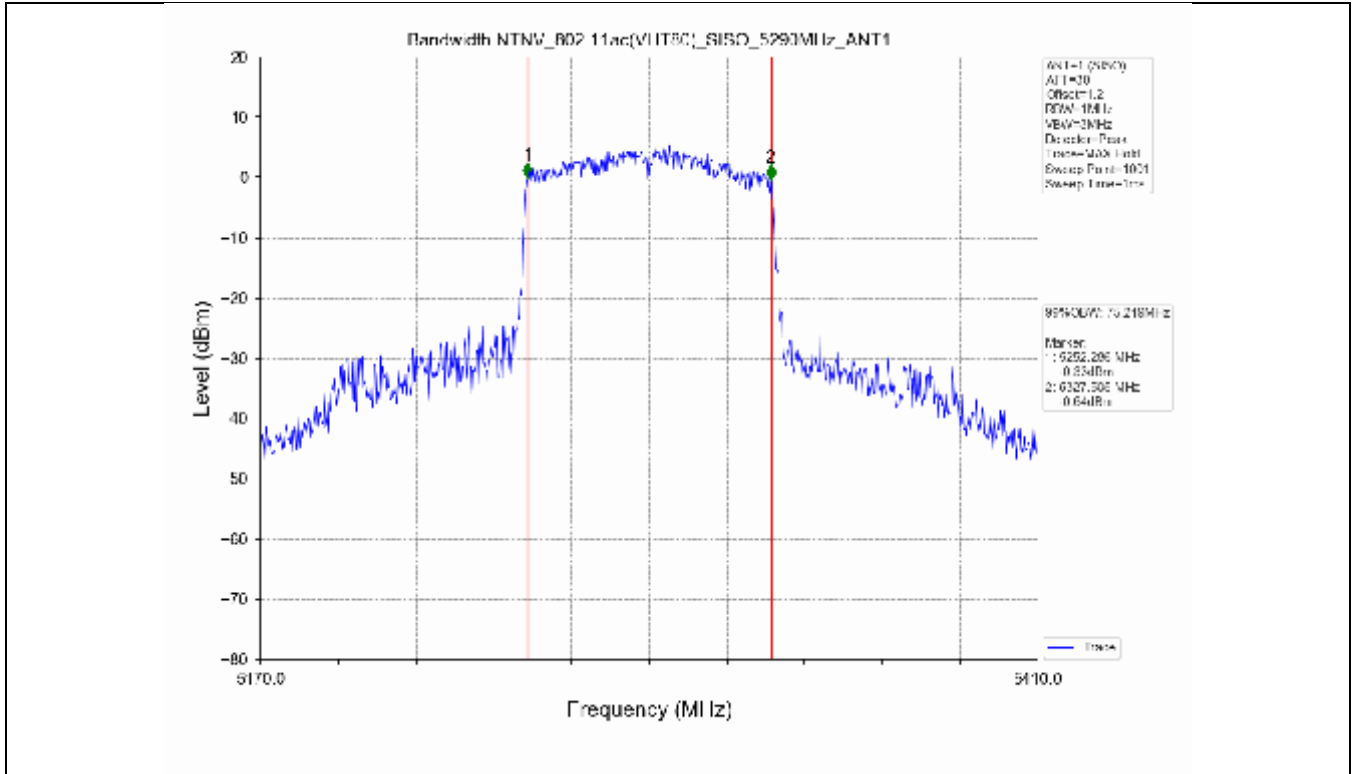

2.2 Test Graph - Emission Bandwidth

2.3 Test Graph - 99% Occupied Bandwidth

3. Maximum Conducted Output Power

**3.1 Test Result**

Test Mode	Frequency (MHz)	Tx Type	Measured Output Power (dBm)	Limit (dBm)	Verdict
			Ant 1		
802.11a	5180	SISO	13.71	≤23.98	PASS
	5200	SISO	13.78	≤23.98	PASS
	5240	SISO	13.70	≤23.98	PASS
	5260	SISO	13.63	≤23.98	PASS
	5300	SISO	13.50	≤23.93	PASS
	5320	SISO	13.50	≤23.82	PASS
	5500	SISO	13.62	≤23.90	PASS
	5580	SISO	13.75	≤23.86	PASS
	5600	SISO	13.56	≤23.95	PASS
	5700	SISO	13.23	≤23.98	PASS
	5745	SISO	13.13	≤30.00	PASS
	5785	SISO	13.03	≤30.00	PASS
802.11n(HT20)	5825	SISO	13.36	≤30.00	PASS
	5180	SISO	13.44	≤23.98	PASS
	5200	SISO	13.54	≤23.98	PASS
	5240	SISO	13.21	≤23.98	PASS
	5260	SISO	13.21	≤23.98	PASS
	5300	SISO	13.15	≤23.98	PASS
	5320	SISO	13.16	≤23.98	PASS
	5500	SISO	13.24	≤23.98	PASS
	5580	SISO	13.42	≤23.98	PASS
	5600	SISO	13.41	≤23.98	PASS
	5700	SISO	12.97	≤23.98	PASS
	5745	SISO	13.94	≤30.00	PASS
802.11n(HT40)	5785	SISO	13.85	≤30.00	PASS
	5825	SISO	14.07	≤30.00	PASS
	5190	SISO	13.18	≤23.98	PASS
	5230	SISO	13.21	≤23.98	PASS
	5270	SISO	12.91	≤23.98	PASS
	5310	SISO	12.89	≤23.98	PASS
	5510	SISO	13.17	≤23.98	PASS
	5550	SISO	13.27	≤23.98	PASS
	5590	SISO	13.30	≤23.98	PASS
	5670	SISO	12.80	≤23.98	PASS
	5755	SISO	13.56	≤30.00	PASS
	5795	SISO	13.89	≤30.00	PASS
802.11ac(VHT20)	5180	SISO	13.61	≤23.98	PASS
	5200	SISO	13.51	≤23.98	PASS
	5240	SISO	13.35	≤23.98	PASS
	5260	SISO	13.14	≤23.98	PASS
	5300	SISO	13.06	≤23.98	PASS
	5320	SISO	13.03	≤23.98	PASS
	5500	SISO	13.32	≤23.98	PASS
	5580	SISO	13.60	≤23.98	PASS
	5600	SISO	13.42	≤23.98	PASS
	5700	SISO	13.19	≤23.98	PASS
	5745	SISO	13.30	≤30.00	PASS
	5785	SISO	13.55	≤30.00	PASS
802.11ac(VHT40)	5825	SISO	13.70	≤30.00	PASS
	5190	SISO	13.78	≤23.98	PASS
	5230	SISO	13.47	≤23.98	PASS
	5270	SISO	13.58	≤23.98	PASS
	5310	SISO	13.49	≤23.98	PASS
	5510	SISO	13.37	≤23.98	PASS

### 3.2 Test Graph