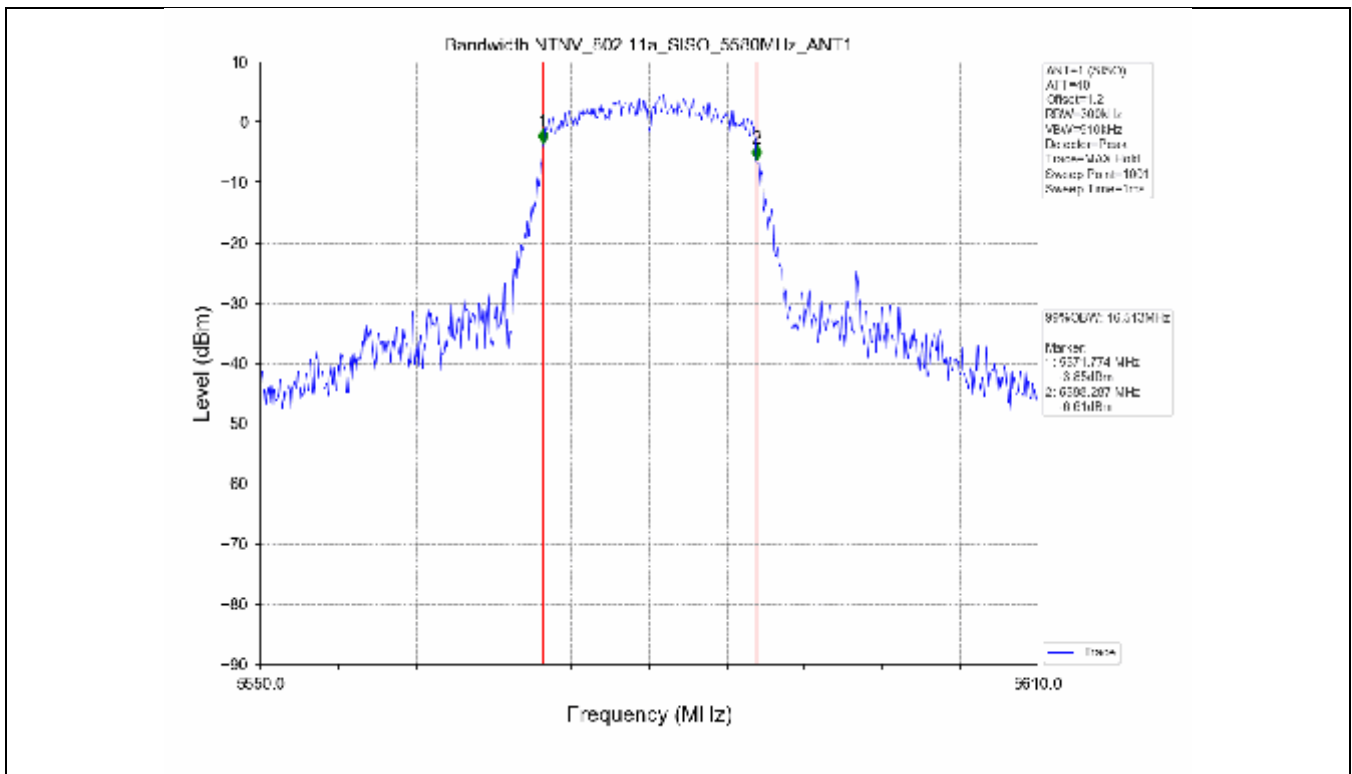

2.2 Test Graph - Emission Bandwidth

2.3 Test Graph - 99% Occupied Bandwidth

3. Maximum Conducted Output Power

**3.1 Test Result**

Test Mode	Frequency (MHz)	Tx Type	Measured Output Power (dBm)	Limit (dBm)	Verdict
			Ant 1		
802.11a	5180	SISO	13.71	≤23.98	PASS
	5200	SISO	13.78	≤23.98	PASS
	5240	SISO	13.70	≤23.98	PASS
	5260	SISO	13.63	≤23.98	PASS
	5300	SISO	13.50	≤23.93	PASS
	5320	SISO	13.50	≤23.82	PASS
	5500	SISO	13.62	≤23.90	PASS
	5580	SISO	13.75	≤23.86	PASS
	5600	SISO	13.56	≤23.95	PASS
	5700	SISO	13.23	≤23.98	PASS
	5745	SISO	13.13	≤30.00	PASS
	5785	SISO	13.03	≤30.00	PASS
802.11n(HT20)	5825	SISO	13.36	≤30.00	PASS
	5180	SISO	13.44	≤23.98	PASS
	5200	SISO	13.54	≤23.98	PASS
	5240	SISO	13.21	≤23.98	PASS
	5260	SISO	13.21	≤23.98	PASS
	5300	SISO	13.15	≤23.98	PASS
	5320	SISO	13.16	≤23.98	PASS
	5500	SISO	13.24	≤23.98	PASS
	5580	SISO	13.42	≤23.98	PASS
	5600	SISO	13.41	≤23.98	PASS
	5700	SISO	12.97	≤23.98	PASS
	5745	SISO	13.94	≤30.00	PASS
802.11n(HT40)	5785	SISO	13.85	≤30.00	PASS
	5825	SISO	14.07	≤30.00	PASS
	5190	SISO	13.18	≤23.98	PASS
	5230	SISO	13.21	≤23.98	PASS
	5270	SISO	12.91	≤23.98	PASS
	5310	SISO	12.89	≤23.98	PASS
	5510	SISO	13.17	≤23.98	PASS
	5550	SISO	13.27	≤23.98	PASS
	5590	SISO	13.30	≤23.98	PASS
	5670	SISO	12.80	≤23.98	PASS
	5755	SISO	13.56	≤30.00	PASS
	5795	SISO	13.89	≤30.00	PASS
802.11ac(VHT20)	5180	SISO	13.61	≤23.98	PASS
	5200	SISO	13.51	≤23.98	PASS
	5240	SISO	13.35	≤23.98	PASS
	5260	SISO	13.14	≤23.98	PASS
	5300	SISO	13.06	≤23.98	PASS
	5320	SISO	13.03	≤23.98	PASS
	5500	SISO	13.32	≤23.98	PASS
	5580	SISO	13.60	≤23.98	PASS
	5600	SISO	13.42	≤23.98	PASS
	5700	SISO	13.19	≤23.98	PASS
	5745	SISO	13.30	≤30.00	PASS
	5785	SISO	13.55	≤30.00	PASS
802.11ac(VHT40)	5825	SISO	13.70	≤30.00	PASS
	5190	SISO	13.78	≤23.98	PASS
	5230	SISO	13.47	≤23.98	PASS
	5270	SISO	13.58	≤23.98	PASS
	5310	SISO	13.49	≤23.98	PASS
	5510	SISO	13.37	≤23.98	PASS

### 3.2 Test Graph