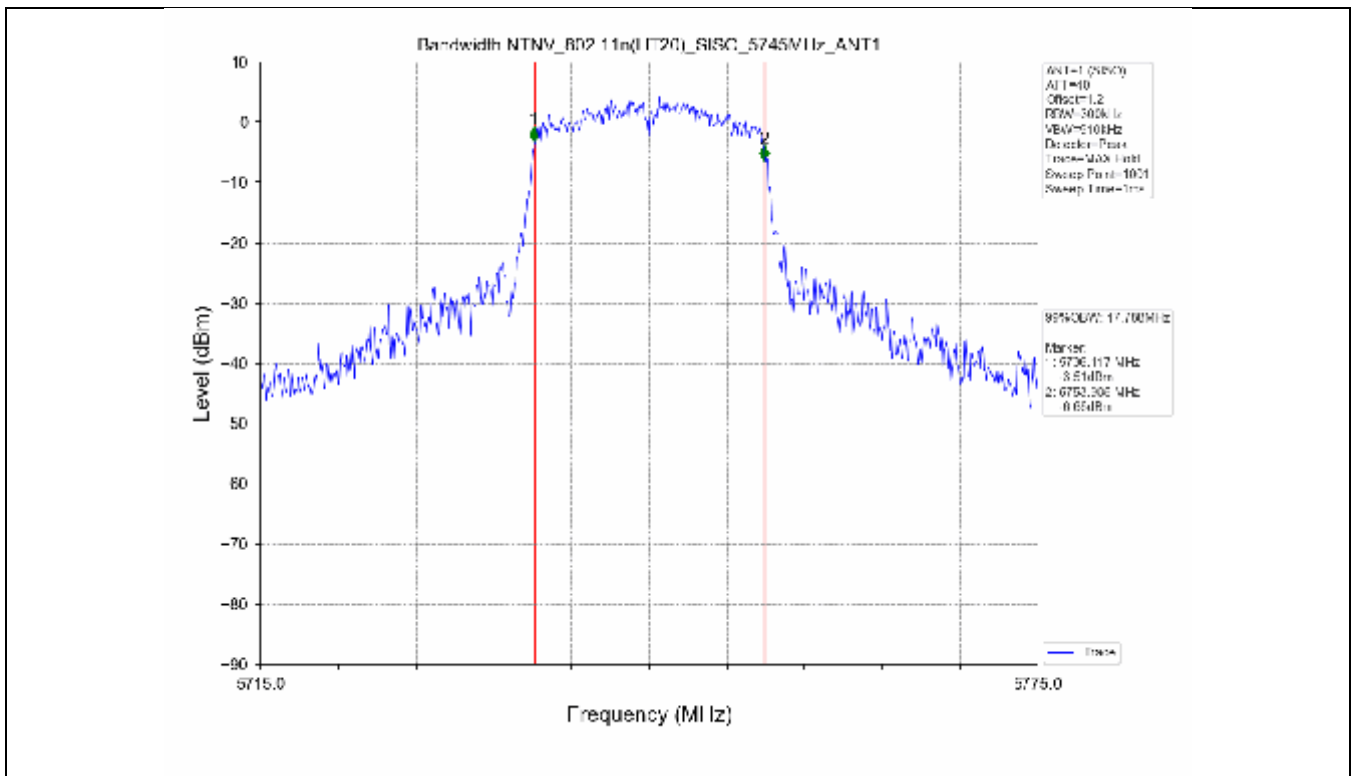

2.2 Test Graph - Emission Bandwidth

2.3 Test Graph - 99% Occupied Bandwidth

3. Maximum Conducted Output Power

**3.1 Test Result**

Test Mode	Frequency (MHz)	Tx Type	Measured Output Power (dBm)	Limit (dBm)	Verdict
			Ant 1		
802.11a	5180	SISO	13.71	≤23.98	PASS
	5200	SISO	13.78	≤23.98	PASS
	5240	SISO	13.70	≤23.98	PASS
	5260	SISO	13.63	≤23.98	PASS
	5300	SISO	13.50	≤23.93	PASS
	5320	SISO	13.50	≤23.82	PASS
	5500	SISO	13.62	≤23.90	PASS
	5580	SISO	13.75	≤23.86	PASS
	5600	SISO	13.56	≤23.95	PASS
	5700	SISO	13.23	≤23.98	PASS
	5745	SISO	13.13	≤30.00	PASS
	5785	SISO	13.03	≤30.00	PASS
802.11n(HT20)	5825	SISO	13.36	≤30.00	PASS
	5180	SISO	13.44	≤23.98	PASS
	5200	SISO	13.54	≤23.98	PASS
	5240	SISO	13.21	≤23.98	PASS
	5260	SISO	13.21	≤23.98	PASS
	5300	SISO	13.15	≤23.98	PASS
	5320	SISO	13.16	≤23.98	PASS
	5500	SISO	13.24	≤23.98	PASS
	5580	SISO	13.42	≤23.98	PASS
	5600	SISO	13.41	≤23.98	PASS
	5700	SISO	12.97	≤23.98	PASS
	5745	SISO	13.94	≤30.00	PASS
802.11n(HT40)	5785	SISO	13.85	≤30.00	PASS
	5825	SISO	14.07	≤30.00	PASS
	5190	SISO	13.18	≤23.98	PASS
	5230	SISO	13.21	≤23.98	PASS
	5270	SISO	12.91	≤23.98	PASS
	5310	SISO	12.89	≤23.98	PASS
	5510	SISO	13.17	≤23.98	PASS
	5550	SISO	13.27	≤23.98	PASS
	5590	SISO	13.30	≤23.98	PASS
	5670	SISO	12.80	≤23.98	PASS
	5755	SISO	13.56	≤30.00	PASS
	5795	SISO	13.89	≤30.00	PASS
802.11ac(VHT20)	5180	SISO	13.61	≤23.98	PASS
	5200	SISO	13.51	≤23.98	PASS
	5240	SISO	13.35	≤23.98	PASS
	5260	SISO	13.14	≤23.98	PASS
	5300	SISO	13.06	≤23.98	PASS
	5320	SISO	13.03	≤23.98	PASS
	5500	SISO	13.32	≤23.98	PASS
	5580	SISO	13.60	≤23.98	PASS
	5600	SISO	13.42	≤23.98	PASS
	5700	SISO	13.19	≤23.98	PASS
	5745	SISO	13.30	≤30.00	PASS
	5785	SISO	13.55	≤30.00	PASS
802.11ac(VHT40)	5825	SISO	13.70	≤30.00	PASS
	5190	SISO	13.78	≤23.98	PASS
	5230	SISO	13.47	≤23.98	PASS
	5270	SISO	13.58	≤23.98	PASS
	5310	SISO	13.49	≤23.98	PASS
	5510	SISO	13.37	≤23.98	PASS

### 3.2 Test Graph