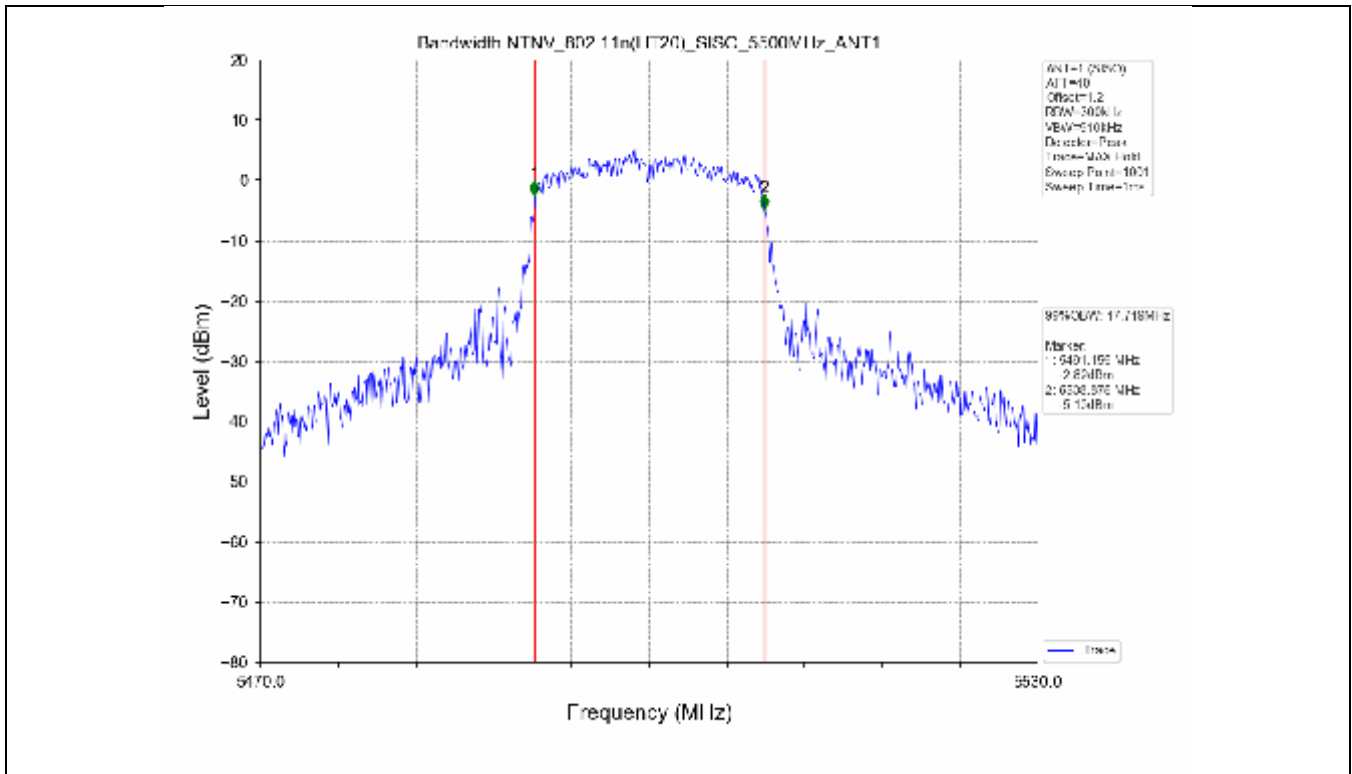

2.2 Test Graph - Emission Bandwidth

2.3 Test Graph - 99% Occupied Bandwidth

3. Maximum Conducted Output Power

**3.1 Test Result**

Test Mode	Frequency (MHz)	Tx Type	Measured Output Power (dBm)	Limit (dBm)	Verdict
			Ant 1		
802.11a	5180	SISO	13.71	≤23.98	PASS
	5200	SISO	13.78	≤23.98	PASS
	5240	SISO	13.70	≤23.98	PASS
	5260	SISO	13.63	≤23.98	PASS
	5300	SISO	13.50	≤23.93	PASS
	5320	SISO	13.50	≤23.82	PASS
	5500	SISO	13.62	≤23.90	PASS
	5580	SISO	13.75	≤23.86	PASS
	5600	SISO	13.56	≤23.95	PASS
	5700	SISO	13.23	≤23.98	PASS
	5745	SISO	13.13	≤30.00	PASS
	5785	SISO	13.03	≤30.00	PASS
802.11n(HT20)	5825	SISO	13.36	≤30.00	PASS
	5180	SISO	13.44	≤23.98	PASS
	5200	SISO	13.54	≤23.98	PASS
	5240	SISO	13.21	≤23.98	PASS
	5260	SISO	13.21	≤23.98	PASS
	5300	SISO	13.15	≤23.98	PASS
	5320	SISO	13.16	≤23.98	PASS
	5500	SISO	13.24	≤23.98	PASS
	5580	SISO	13.42	≤23.98	PASS
	5600	SISO	13.41	≤23.98	PASS
	5700	SISO	12.97	≤23.98	PASS
	5745	SISO	13.94	≤30.00	PASS
802.11n(HT40)	5785	SISO	13.85	≤30.00	PASS
	5825	SISO	14.07	≤30.00	PASS
	5190	SISO	13.18	≤23.98	PASS
	5230	SISO	13.21	≤23.98	PASS
	5270	SISO	12.91	≤23.98	PASS
	5310	SISO	12.89	≤23.98	PASS
	5510	SISO	13.17	≤23.98	PASS
	5550	SISO	13.27	≤23.98	PASS
	5590	SISO	13.30	≤23.98	PASS
	5670	SISO	12.80	≤23.98	PASS
	5755	SISO	13.56	≤30.00	PASS
	5795	SISO	13.89	≤30.00	PASS
802.11ac(VHT20)	5180	SISO	13.61	≤23.98	PASS
	5200	SISO	13.51	≤23.98	PASS
	5240	SISO	13.35	≤23.98	PASS
	5260	SISO	13.14	≤23.98	PASS
	5300	SISO	13.06	≤23.98	PASS
	5320	SISO	13.03	≤23.98	PASS
	5500	SISO	13.32	≤23.98	PASS
	5580	SISO	13.60	≤23.98	PASS
	5600	SISO	13.42	≤23.98	PASS
	5700	SISO	13.19	≤23.98	PASS
	5745	SISO	13.30	≤30.00	PASS
	5785	SISO	13.55	≤30.00	PASS
802.11ac(VHT40)	5825	SISO	13.70	≤30.00	PASS
	5190	SISO	13.78	≤23.98	PASS
	5230	SISO	13.47	≤23.98	PASS
	5270	SISO	13.58	≤23.98	PASS
	5310	SISO	13.49	≤23.98	PASS
	5510	SISO	13.37	≤23.98	PASS

### 3.2 Test Graph