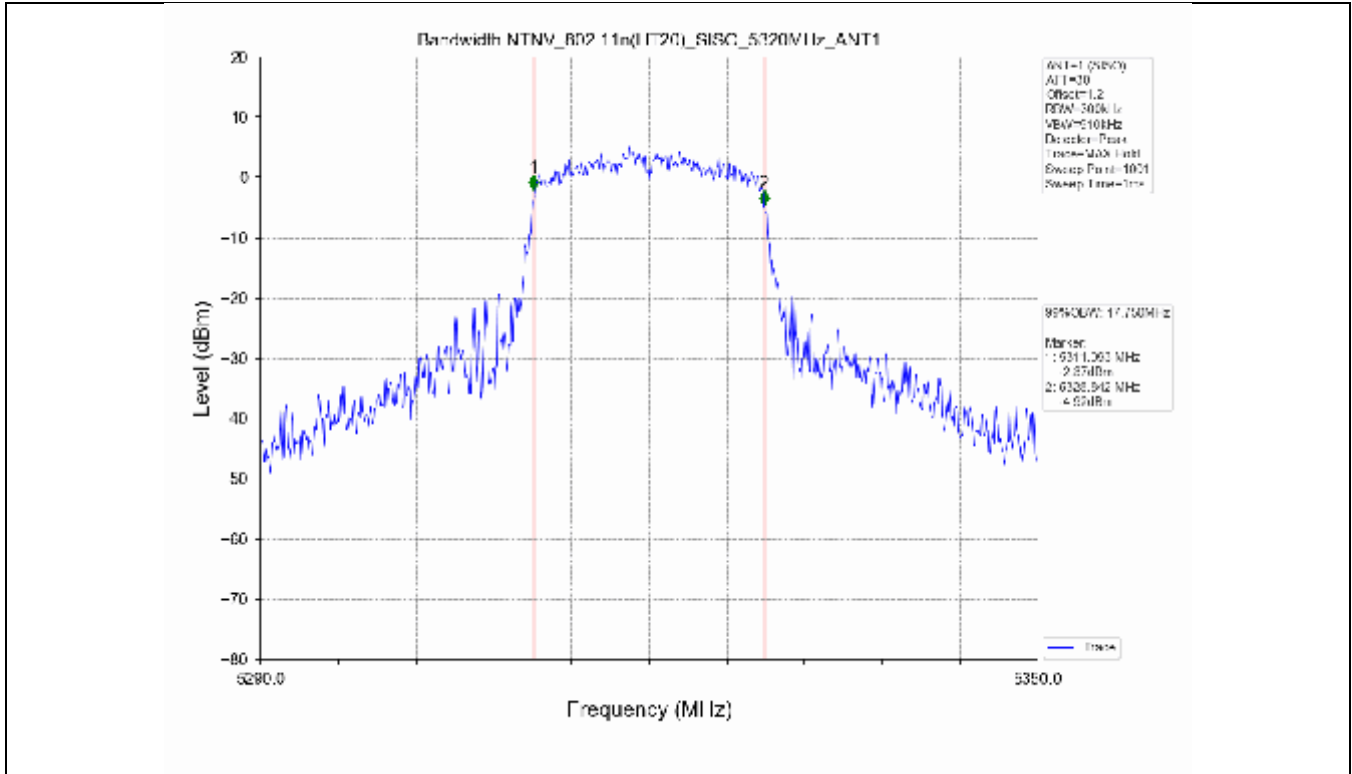

2.2 Test Graph - Emission Bandwidth

2.3 Test Graph - 99% Occupied Bandwidth

3. Maximum Conducted Output Power

**3.1 Test Result**

Test Mode	Frequency (MHz)	Tx Type	Measured Output Power (dBm)	Limit (dBm)	Verdict
			Ant 1		
802.11a	5180	SISO	13.71	≤23.98	PASS
	5200	SISO	13.78	≤23.98	PASS
	5240	SISO	13.70	≤23.98	PASS
	5260	SISO	13.63	≤23.98	PASS
	5300	SISO	13.50	≤23.93	PASS
	5320	SISO	13.50	≤23.82	PASS
	5500	SISO	13.62	≤23.90	PASS
	5580	SISO	13.75	≤23.86	PASS
	5600	SISO	13.56	≤23.95	PASS
	5700	SISO	13.23	≤23.98	PASS
	5745	SISO	13.13	≤30.00	PASS
	5785	SISO	13.03	≤30.00	PASS
802.11n(HT20)	5825	SISO	13.36	≤30.00	PASS
	5180	SISO	13.44	≤23.98	PASS
	5200	SISO	13.54	≤23.98	PASS
	5240	SISO	13.21	≤23.98	PASS
	5260	SISO	13.21	≤23.98	PASS
	5300	SISO	13.15	≤23.98	PASS
	5320	SISO	13.16	≤23.98	PASS
	5500	SISO	13.24	≤23.98	PASS
	5580	SISO	13.42	≤23.98	PASS
	5600	SISO	13.41	≤23.98	PASS
	5700	SISO	12.97	≤23.98	PASS
	5745	SISO	13.94	≤30.00	PASS
802.11n(HT40)	5785	SISO	13.85	≤30.00	PASS
	5825	SISO	14.07	≤30.00	PASS
	5190	SISO	13.18	≤23.98	PASS
	5230	SISO	13.21	≤23.98	PASS
	5270	SISO	12.91	≤23.98	PASS
	5310	SISO	12.89	≤23.98	PASS
	5510	SISO	13.17	≤23.98	PASS
	5550	SISO	13.27	≤23.98	PASS
	5590	SISO	13.30	≤23.98	PASS
	5670	SISO	12.80	≤23.98	PASS
	5755	SISO	13.56	≤30.00	PASS
	5795	SISO	13.89	≤30.00	PASS
802.11ac(VHT20)	5180	SISO	13.61	≤23.98	PASS
	5200	SISO	13.51	≤23.98	PASS
	5240	SISO	13.35	≤23.98	PASS
	5260	SISO	13.14	≤23.98	PASS
	5300	SISO	13.06	≤23.98	PASS
	5320	SISO	13.03	≤23.98	PASS
	5500	SISO	13.32	≤23.98	PASS
	5580	SISO	13.60	≤23.98	PASS
	5600	SISO	13.42	≤23.98	PASS
	5700	SISO	13.19	≤23.98	PASS
	5745	SISO	13.30	≤30.00	PASS
	5785	SISO	13.55	≤30.00	PASS
802.11ac(VHT40)	5825	SISO	13.70	≤30.00	PASS
	5190	SISO	13.78	≤23.98	PASS
	5230	SISO	13.47	≤23.98	PASS
	5270	SISO	13.58	≤23.98	PASS
	5310	SISO	13.49	≤23.98	PASS
	5510	SISO	13.37	≤23.98	PASS

### 3.2 Test Graph