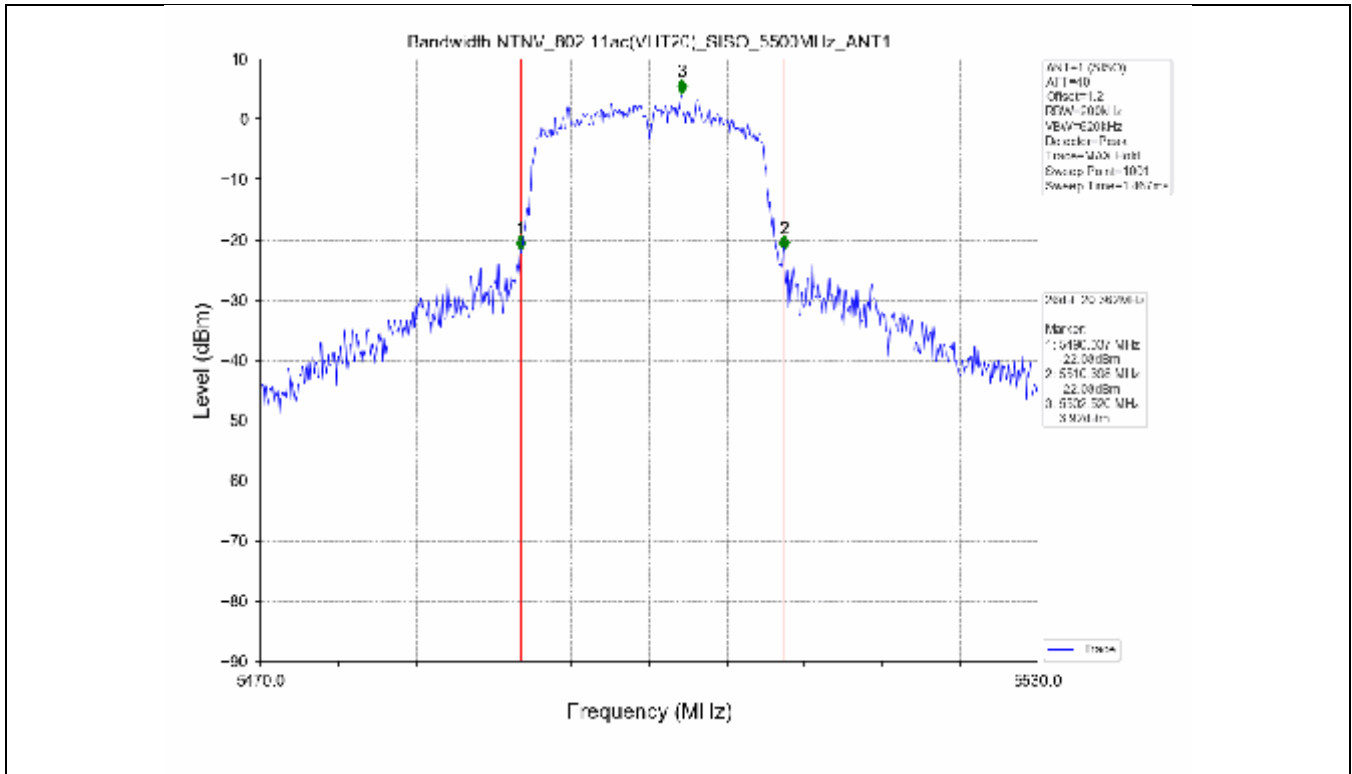

2.2 Test Graph - Emission Bandwidth

2.3 Test Graph - 99% Occupied Bandwidth

3. Maximum Conducted Output Power

**3.1 Test Result**

Test Mode	Frequency (MHz)	Tx Type	Measured Output Power (dBm)	Limit (dBm)	Verdict
			Ant 1		
802.11a	5180	SISO	13.71	≤23.98	PASS
	5200	SISO	13.78	≤23.98	PASS
	5240	SISO	13.70	≤23.98	PASS
	5260	SISO	13.63	≤23.98	PASS
	5300	SISO	13.50	≤23.93	PASS
	5320	SISO	13.50	≤23.82	PASS
	5500	SISO	13.62	≤23.90	PASS
	5580	SISO	13.75	≤23.86	PASS
	5600	SISO	13.56	≤23.95	PASS
	5700	SISO	13.23	≤23.98	PASS
	5745	SISO	13.13	≤30.00	PASS
	5785	SISO	13.03	≤30.00	PASS
802.11n(HT20)	5825	SISO	13.36	≤30.00	PASS
	5180	SISO	13.44	≤23.98	PASS
	5200	SISO	13.54	≤23.98	PASS
	5240	SISO	13.21	≤23.98	PASS
	5260	SISO	13.21	≤23.98	PASS
	5300	SISO	13.15	≤23.98	PASS
	5320	SISO	13.16	≤23.98	PASS
	5500	SISO	13.24	≤23.98	PASS
	5580	SISO	13.42	≤23.98	PASS
	5600	SISO	13.41	≤23.98	PASS
	5700	SISO	12.97	≤23.98	PASS
	5745	SISO	13.94	≤30.00	PASS
802.11n(HT40)	5785	SISO	13.85	≤30.00	PASS
	5825	SISO	14.07	≤30.00	PASS
	5190	SISO	13.18	≤23.98	PASS
	5230	SISO	13.21	≤23.98	PASS
	5270	SISO	12.91	≤23.98	PASS
	5310	SISO	12.89	≤23.98	PASS
	5510	SISO	13.17	≤23.98	PASS
	5550	SISO	13.27	≤23.98	PASS
	5590	SISO	13.30	≤23.98	PASS
	5670	SISO	12.80	≤23.98	PASS
	5755	SISO	13.56	≤30.00	PASS
	5795	SISO	13.89	≤30.00	PASS
802.11ac(VHT20)	5180	SISO	13.61	≤23.98	PASS
	5200	SISO	13.51	≤23.98	PASS
	5240	SISO	13.35	≤23.98	PASS
	5260	SISO	13.14	≤23.98	PASS
	5300	SISO	13.06	≤23.98	PASS
	5320	SISO	13.03	≤23.98	PASS
	5500	SISO	13.32	≤23.98	PASS
	5580	SISO	13.60	≤23.98	PASS
	5600	SISO	13.42	≤23.98	PASS
	5700	SISO	13.19	≤23.98	PASS
	5745	SISO	13.30	≤30.00	PASS
	5785	SISO	13.55	≤30.00	PASS
802.11ac(VHT40)	5825	SISO	13.70	≤30.00	PASS
	5190	SISO	13.78	≤23.98	PASS
	5230	SISO	13.47	≤23.98	PASS
	5270	SISO	13.58	≤23.98	PASS
	5310	SISO	13.49	≤23.98	PASS
	5510	SISO	13.37	≤23.98	PASS

### 3.2 Test Graph