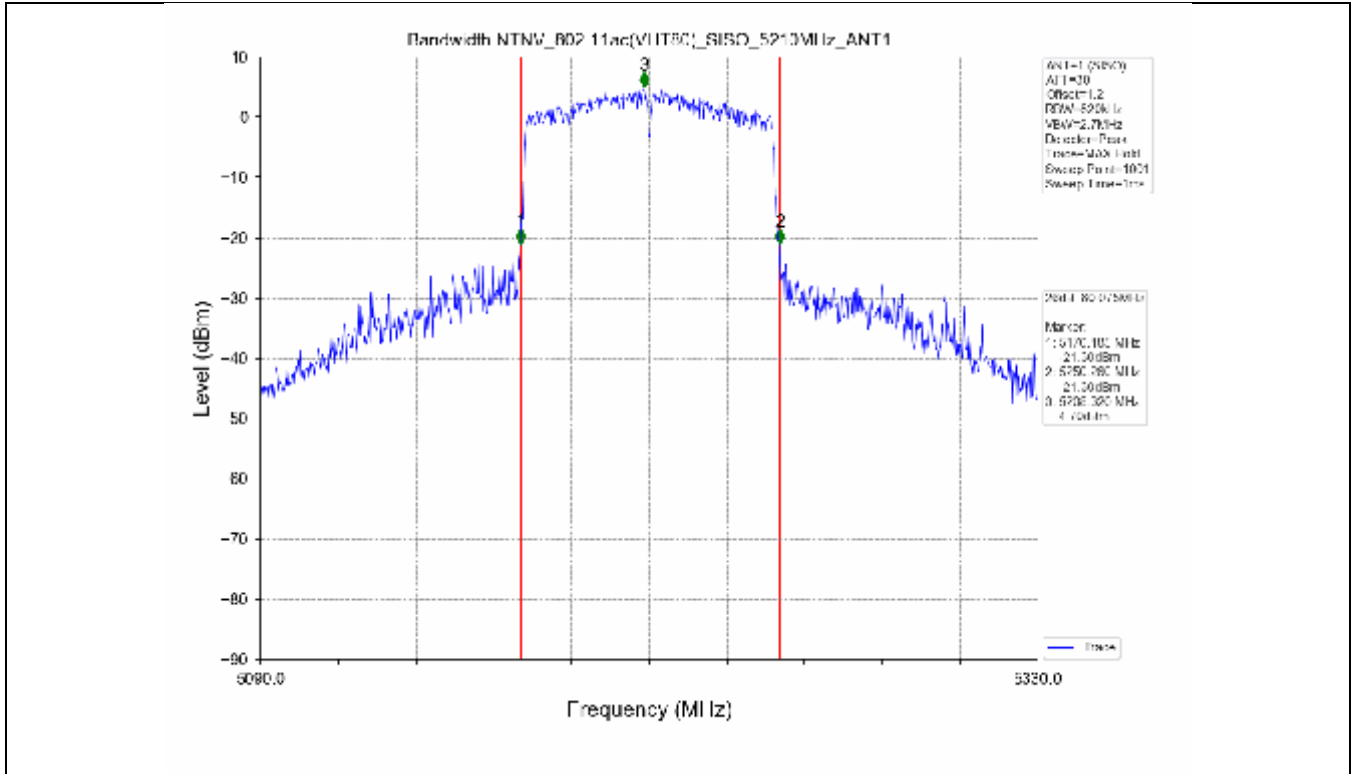

2.2 Test Graph - Emission Bandwidth

2.3 Test Graph - 99% Occupied Bandwidth

3. Maximum Conducted Output Power

**3.1 Test Result**

Test Mode	Frequency (MHz)	Tx Type	Measured Output Power (dBm)	Limit (dBm)	Verdict
			Ant 1		
802.11a	5180	SISO	13.71	≤23.98	PASS
	5200	SISO	13.78	≤23.98	PASS
	5240	SISO	13.70	≤23.98	PASS
	5260	SISO	13.63	≤23.98	PASS
	5300	SISO	13.50	≤23.93	PASS
	5320	SISO	13.50	≤23.82	PASS
	5500	SISO	13.62	≤23.90	PASS
	5580	SISO	13.75	≤23.86	PASS
	5600	SISO	13.56	≤23.95	PASS
	5700	SISO	13.23	≤23.98	PASS
	5745	SISO	13.13	≤30.00	PASS
	5785	SISO	13.03	≤30.00	PASS
802.11n(HT20)	5825	SISO	13.36	≤30.00	PASS
	5180	SISO	13.44	≤23.98	PASS
	5200	SISO	13.54	≤23.98	PASS
	5240	SISO	13.21	≤23.98	PASS
	5260	SISO	13.21	≤23.98	PASS
	5300	SISO	13.15	≤23.98	PASS
	5320	SISO	13.16	≤23.98	PASS
	5500	SISO	13.24	≤23.98	PASS
	5580	SISO	13.42	≤23.98	PASS
	5600	SISO	13.41	≤23.98	PASS
	5700	SISO	12.97	≤23.98	PASS
	5745	SISO	13.94	≤30.00	PASS
802.11n(HT40)	5785	SISO	13.85	≤30.00	PASS
	5825	SISO	14.07	≤30.00	PASS
	5190	SISO	13.18	≤23.98	PASS
	5230	SISO	13.21	≤23.98	PASS
	5270	SISO	12.91	≤23.98	PASS
	5310	SISO	12.89	≤23.98	PASS
	5510	SISO	13.17	≤23.98	PASS
	5550	SISO	13.27	≤23.98	PASS
	5590	SISO	13.30	≤23.98	PASS
	5670	SISO	12.80	≤23.98	PASS
	5755	SISO	13.56	≤30.00	PASS
	5795	SISO	13.89	≤30.00	PASS
802.11ac(VHT20)	5180	SISO	13.61	≤23.98	PASS
	5200	SISO	13.51	≤23.98	PASS
	5240	SISO	13.35	≤23.98	PASS
	5260	SISO	13.14	≤23.98	PASS
	5300	SISO	13.06	≤23.98	PASS
	5320	SISO	13.03	≤23.98	PASS
	5500	SISO	13.32	≤23.98	PASS
	5580	SISO	13.60	≤23.98	PASS
	5600	SISO	13.42	≤23.98	PASS
	5700	SISO	13.19	≤23.98	PASS
	5745	SISO	13.30	≤30.00	PASS
	5785	SISO	13.55	≤30.00	PASS
802.11ac(VHT40)	5825	SISO	13.70	≤30.00	PASS
	5190	SISO	13.78	≤23.98	PASS
	5230	SISO	13.47	≤23.98	PASS
	5270	SISO	13.58	≤23.98	PASS
	5310	SISO	13.49	≤23.98	PASS
	5510	SISO	13.37	≤23.98	PASS

### 3.2 Test Graph