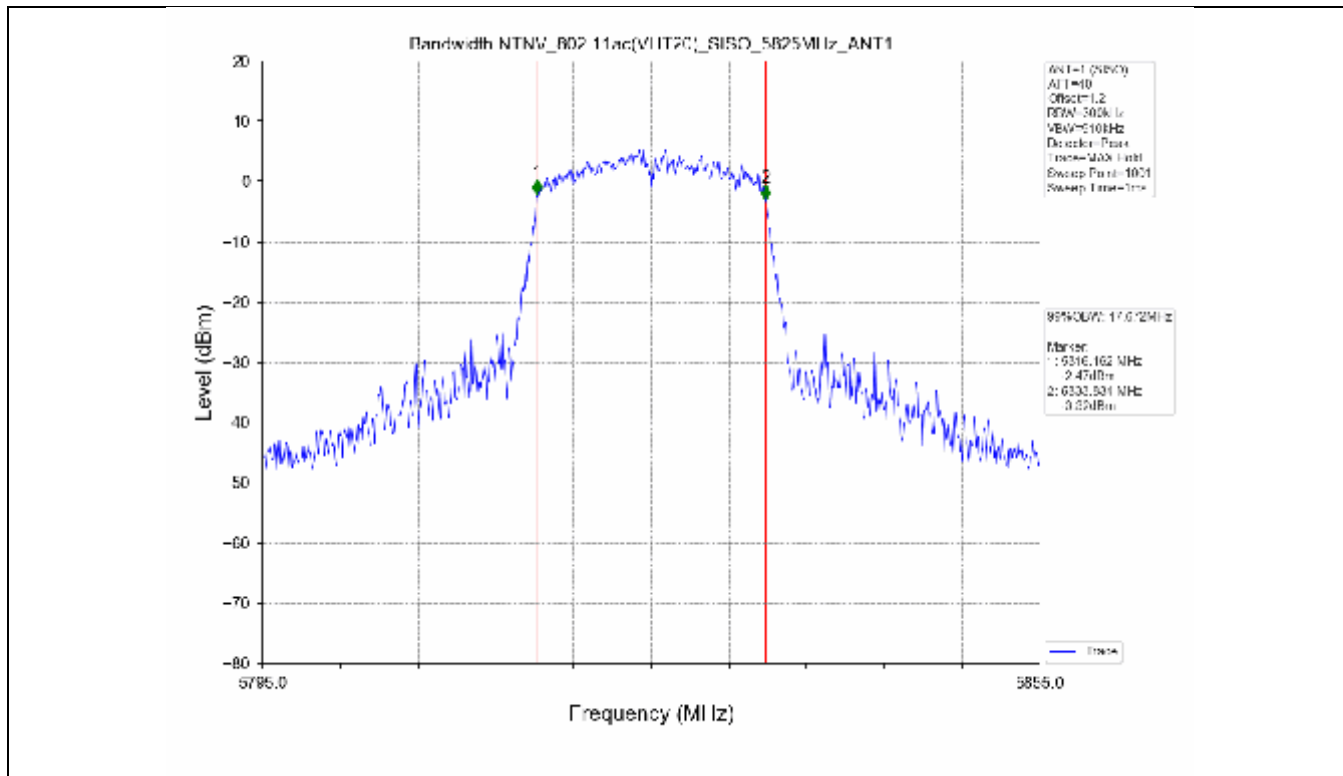

2.2 Test Graph - Emission Bandwidth

2.3 Test Graph - 99% Occupied Bandwidth

3. Maximum Conducted Output Power

**3.1 Test Result**

Test Mode	Frequency (MHz)	Tx Type	Measured Output Power (dBm)	Limit (dBm)	Verdict
			Ant 1		
802.11a	5180	SISO	13.71	≤23.98	PASS
	5200	SISO	13.78	≤23.98	PASS
	5240	SISO	13.70	≤23.98	PASS
	5260	SISO	13.63	≤23.98	PASS
	5300	SISO	13.50	≤23.93	PASS
	5320	SISO	13.50	≤23.82	PASS
	5500	SISO	13.62	≤23.90	PASS
	5580	SISO	13.75	≤23.86	PASS
	5600	SISO	13.56	≤23.95	PASS
	5700	SISO	13.23	≤23.98	PASS
	5745	SISO	13.13	≤30.00	PASS
	5785	SISO	13.03	≤30.00	PASS
802.11n(HT20)	5825	SISO	13.36	≤30.00	PASS
	5180	SISO	13.44	≤23.98	PASS
	5200	SISO	13.54	≤23.98	PASS
	5240	SISO	13.21	≤23.98	PASS
	5260	SISO	13.21	≤23.98	PASS
	5300	SISO	13.15	≤23.98	PASS
	5320	SISO	13.16	≤23.98	PASS
	5500	SISO	13.24	≤23.98	PASS
	5580	SISO	13.42	≤23.98	PASS
	5600	SISO	13.41	≤23.98	PASS
	5700	SISO	12.97	≤23.98	PASS
	5745	SISO	13.94	≤30.00	PASS
802.11n(HT40)	5785	SISO	13.85	≤30.00	PASS
	5825	SISO	14.07	≤30.00	PASS
	5190	SISO	13.18	≤23.98	PASS
	5230	SISO	13.21	≤23.98	PASS
	5270	SISO	12.91	≤23.98	PASS
	5310	SISO	12.89	≤23.98	PASS
	5510	SISO	13.17	≤23.98	PASS
	5550	SISO	13.27	≤23.98	PASS
	5590	SISO	13.30	≤23.98	PASS
	5670	SISO	12.80	≤23.98	PASS
	5755	SISO	13.56	≤30.00	PASS
	5795	SISO	13.89	≤30.00	PASS
802.11ac(VHT20)	5180	SISO	13.61	≤23.98	PASS
	5200	SISO	13.51	≤23.98	PASS
	5240	SISO	13.35	≤23.98	PASS
	5260	SISO	13.14	≤23.98	PASS
	5300	SISO	13.06	≤23.98	PASS
	5320	SISO	13.03	≤23.98	PASS
	5500	SISO	13.32	≤23.98	PASS
	5580	SISO	13.60	≤23.98	PASS
	5600	SISO	13.42	≤23.98	PASS
	5700	SISO	13.19	≤23.98	PASS
	5745	SISO	13.30	≤30.00	PASS
	5785	SISO	13.55	≤30.00	PASS
802.11ac(VHT40)	5825	SISO	13.70	≤30.00	PASS
	5190	SISO	13.78	≤23.98	PASS
	5230	SISO	13.47	≤23.98	PASS
	5270	SISO	13.58	≤23.98	PASS
	5310	SISO	13.49	≤23.98	PASS
	5510	SISO	13.37	≤23.98	PASS

### 3.2 Test Graph