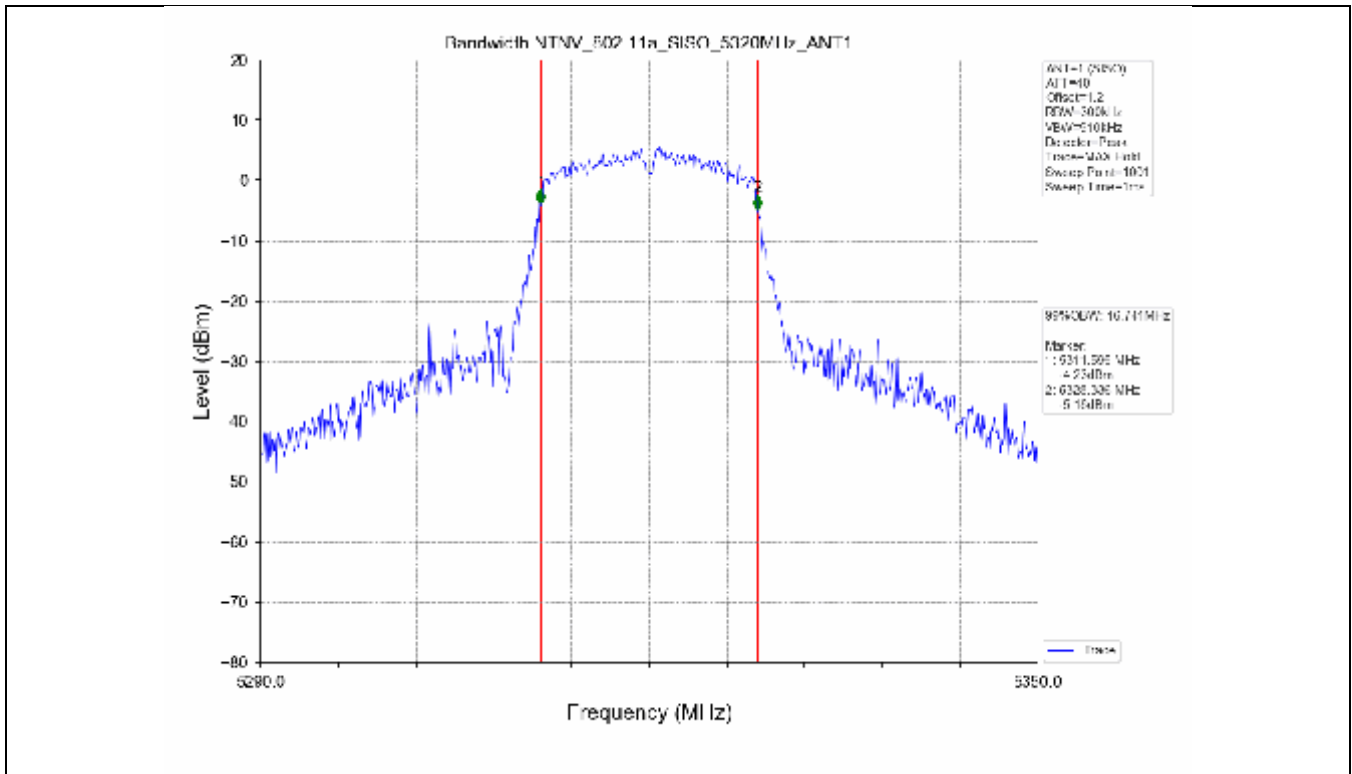

2.2 Test Graph - Emission Bandwidth

2.3 Test Graph - 99% Occupied Bandwidth

3. Maximum Conducted Output Power

**3.1 Test Result**

Test Mode	Frequency (MHz)	Tx Type	Measured Output Power (dBm)	Limit (dBm)	Verdict
			Ant 1		
802.11a	5180	SISO	13.71	≤23.98	PASS
	5200	SISO	13.78	≤23.98	PASS
	5240	SISO	13.70	≤23.98	PASS
	5260	SISO	13.63	≤23.98	PASS
	5300	SISO	13.50	≤23.93	PASS
	5320	SISO	13.50	≤23.82	PASS
	5500	SISO	13.62	≤23.90	PASS
	5580	SISO	13.75	≤23.86	PASS
	5600	SISO	13.56	≤23.95	PASS
	5700	SISO	13.23	≤23.98	PASS
	5745	SISO	13.13	≤30.00	PASS
	5785	SISO	13.03	≤30.00	PASS
802.11n(HT20)	5825	SISO	13.36	≤30.00	PASS
	5180	SISO	13.44	≤23.98	PASS
	5200	SISO	13.54	≤23.98	PASS
	5240	SISO	13.21	≤23.98	PASS
	5260	SISO	13.21	≤23.98	PASS
	5300	SISO	13.15	≤23.98	PASS
	5320	SISO	13.16	≤23.98	PASS
	5500	SISO	13.24	≤23.98	PASS
	5580	SISO	13.42	≤23.98	PASS
	5600	SISO	13.41	≤23.98	PASS
	5700	SISO	12.97	≤23.98	PASS
	5745	SISO	13.94	≤30.00	PASS
802.11n(HT40)	5785	SISO	13.85	≤30.00	PASS
	5825	SISO	14.07	≤30.00	PASS
	5190	SISO	13.18	≤23.98	PASS
	5230	SISO	13.21	≤23.98	PASS
	5270	SISO	12.91	≤23.98	PASS
	5310	SISO	12.89	≤23.98	PASS
	5510	SISO	13.17	≤23.98	PASS
	5550	SISO	13.27	≤23.98	PASS
	5590	SISO	13.30	≤23.98	PASS
	5670	SISO	12.80	≤23.98	PASS
	5755	SISO	13.56	≤30.00	PASS
	5795	SISO	13.89	≤30.00	PASS
802.11ac(VHT20)	5180	SISO	13.61	≤23.98	PASS
	5200	SISO	13.51	≤23.98	PASS
	5240	SISO	13.35	≤23.98	PASS
	5260	SISO	13.14	≤23.98	PASS
	5300	SISO	13.06	≤23.98	PASS
	5320	SISO	13.03	≤23.98	PASS
	5500	SISO	13.32	≤23.98	PASS
	5580	SISO	13.60	≤23.98	PASS
	5600	SISO	13.42	≤23.98	PASS
	5700	SISO	13.19	≤23.98	PASS
	5745	SISO	13.30	≤30.00	PASS
	5785	SISO	13.55	≤30.00	PASS
802.11ac(VHT40)	5825	SISO	13.70	≤30.00	PASS
	5190	SISO	13.78	≤23.98	PASS
	5230	SISO	13.47	≤23.98	PASS
	5270	SISO	13.58	≤23.98	PASS
	5310	SISO	13.49	≤23.98	PASS
	5510	SISO	13.37	≤23.98	PASS

### 3.2 Test Graph