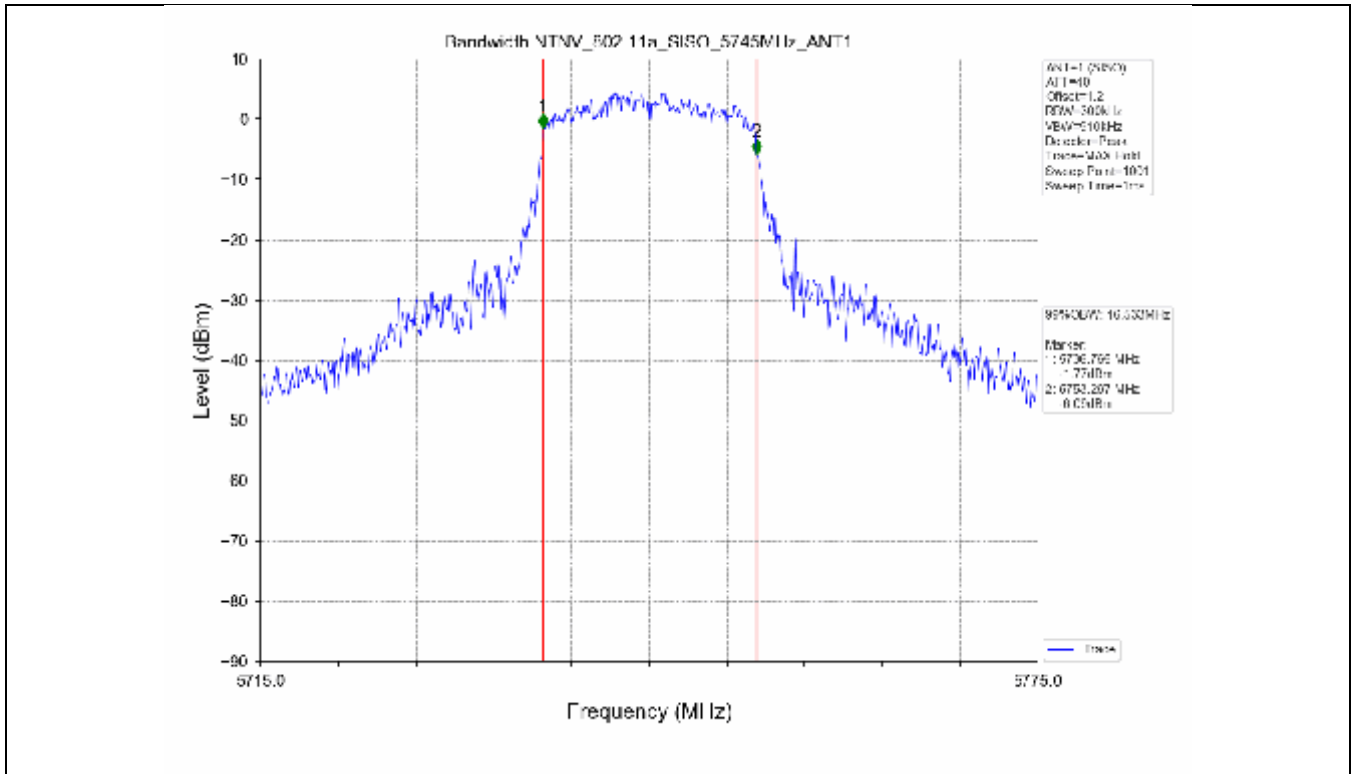

2.2 Test Graph - Emission Bandwidth

2.3 Test Graph - 99% Occupied Bandwidth

3. Maximum Conducted Output Power

**3.1 Test Result**

Test Mode	Frequency (MHz)	Tx Type	Measured Output Power (dBm)	Limit (dBm)	Verdict
			Ant 1		
802.11a	5180	SISO	13.71	≤23.98	PASS
	5200	SISO	13.78	≤23.98	PASS
	5240	SISO	13.70	≤23.98	PASS
	5260	SISO	13.63	≤23.98	PASS
	5300	SISO	13.50	≤23.93	PASS
	5320	SISO	13.50	≤23.82	PASS
	5500	SISO	13.62	≤23.90	PASS
	5580	SISO	13.75	≤23.86	PASS
	5600	SISO	13.56	≤23.95	PASS
	5700	SISO	13.23	≤23.98	PASS
	5745	SISO	13.13	≤30.00	PASS
	5785	SISO	13.03	≤30.00	PASS
802.11n(HT20)	5825	SISO	13.36	≤30.00	PASS
	5180	SISO	13.44	≤23.98	PASS
	5200	SISO	13.54	≤23.98	PASS
	5240	SISO	13.21	≤23.98	PASS
	5260	SISO	13.21	≤23.98	PASS
	5300	SISO	13.15	≤23.98	PASS
	5320	SISO	13.16	≤23.98	PASS
	5500	SISO	13.24	≤23.98	PASS
	5580	SISO	13.42	≤23.98	PASS
	5600	SISO	13.41	≤23.98	PASS
	5700	SISO	12.97	≤23.98	PASS
	5745	SISO	13.94	≤30.00	PASS
802.11n(HT40)	5785	SISO	13.85	≤30.00	PASS
	5825	SISO	14.07	≤30.00	PASS
	5190	SISO	13.18	≤23.98	PASS
	5230	SISO	13.21	≤23.98	PASS
	5270	SISO	12.91	≤23.98	PASS
	5310	SISO	12.89	≤23.98	PASS
	5510	SISO	13.17	≤23.98	PASS
	5550	SISO	13.27	≤23.98	PASS
	5590	SISO	13.30	≤23.98	PASS
	5670	SISO	12.80	≤23.98	PASS
	5755	SISO	13.56	≤30.00	PASS
	5795	SISO	13.89	≤30.00	PASS
802.11ac(VHT20)	5180	SISO	13.61	≤23.98	PASS
	5200	SISO	13.51	≤23.98	PASS
	5240	SISO	13.35	≤23.98	PASS
	5260	SISO	13.14	≤23.98	PASS
	5300	SISO	13.06	≤23.98	PASS
	5320	SISO	13.03	≤23.98	PASS
	5500	SISO	13.32	≤23.98	PASS
	5580	SISO	13.60	≤23.98	PASS
	5600	SISO	13.42	≤23.98	PASS
	5700	SISO	13.19	≤23.98	PASS
	5745	SISO	13.30	≤30.00	PASS
	5785	SISO	13.55	≤30.00	PASS
802.11ac(VHT40)	5825	SISO	13.70	≤30.00	PASS
	5190	SISO	13.78	≤23.98	PASS
	5230	SISO	13.47	≤23.98	PASS
	5270	SISO	13.58	≤23.98	PASS
	5310	SISO	13.49	≤23.98	PASS
	5510	SISO	13.37	≤23.98	PASS

### 3.2 Test Graph