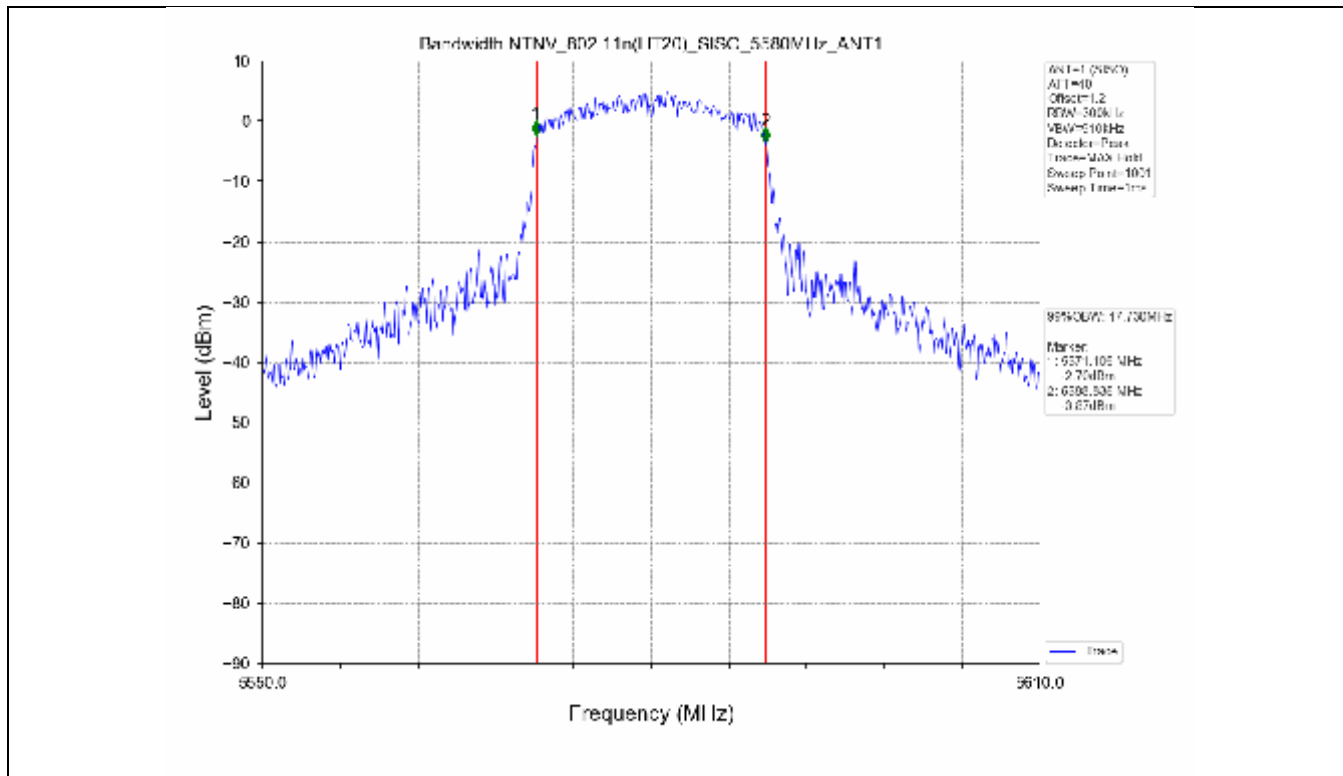

2.2 Test Graph - Emission Bandwidth

2.3 Test Graph - 99% Occupied Bandwidth

3. Maximum Conducted Output Power

**3.1 Test Result**

Test Mode	Frequency (MHz)	Tx Type	Measured Output Power (dBm)	Limit (dBm)	Verdict
			Ant 1		
802.11a	5180	SISO	13.71	≤23.98	PASS
	5200	SISO	13.78	≤23.98	PASS
	5240	SISO	13.70	≤23.98	PASS
	5260	SISO	13.63	≤23.98	PASS
	5300	SISO	13.50	≤23.93	PASS
	5320	SISO	13.50	≤23.82	PASS
	5500	SISO	13.62	≤23.90	PASS
	5580	SISO	13.75	≤23.86	PASS
	5600	SISO	13.56	≤23.95	PASS
	5700	SISO	13.23	≤23.98	PASS
	5745	SISO	13.13	≤30.00	PASS
	5785	SISO	13.03	≤30.00	PASS
802.11n(HT20)	5825	SISO	13.36	≤30.00	PASS
	5180	SISO	13.44	≤23.98	PASS
	5200	SISO	13.54	≤23.98	PASS
	5240	SISO	13.21	≤23.98	PASS
	5260	SISO	13.21	≤23.98	PASS
	5300	SISO	13.15	≤23.98	PASS
	5320	SISO	13.16	≤23.98	PASS
	5500	SISO	13.24	≤23.98	PASS
	5580	SISO	13.42	≤23.98	PASS
	5600	SISO	13.41	≤23.98	PASS
	5700	SISO	12.97	≤23.98	PASS
	5745	SISO	13.94	≤30.00	PASS
802.11n(HT40)	5785	SISO	13.85	≤30.00	PASS
	5825	SISO	14.07	≤30.00	PASS
	5190	SISO	13.18	≤23.98	PASS
	5230	SISO	13.21	≤23.98	PASS
	5270	SISO	12.91	≤23.98	PASS
	5310	SISO	12.89	≤23.98	PASS
	5510	SISO	13.17	≤23.98	PASS
	5550	SISO	13.27	≤23.98	PASS
	5590	SISO	13.30	≤23.98	PASS
	5670	SISO	12.80	≤23.98	PASS
	5755	SISO	13.56	≤30.00	PASS
	5795	SISO	13.89	≤30.00	PASS
802.11ac(VHT20)	5180	SISO	13.61	≤23.98	PASS
	5200	SISO	13.51	≤23.98	PASS
	5240	SISO	13.35	≤23.98	PASS
	5260	SISO	13.14	≤23.98	PASS
	5300	SISO	13.06	≤23.98	PASS
	5320	SISO	13.03	≤23.98	PASS
	5500	SISO	13.32	≤23.98	PASS
	5580	SISO	13.60	≤23.98	PASS
	5600	SISO	13.42	≤23.98	PASS
	5700	SISO	13.19	≤23.98	PASS
	5745	SISO	13.30	≤30.00	PASS
	5785	SISO	13.55	≤30.00	PASS
802.11ac(VHT40)	5825	SISO	13.70	≤30.00	PASS
	5190	SISO	13.78	≤23.98	PASS
	5230	SISO	13.47	≤23.98	PASS
	5270	SISO	13.58	≤23.98	PASS
	5310	SISO	13.49	≤23.98	PASS
	5510	SISO	13.37	≤23.98	PASS

### 3.2 Test Graph