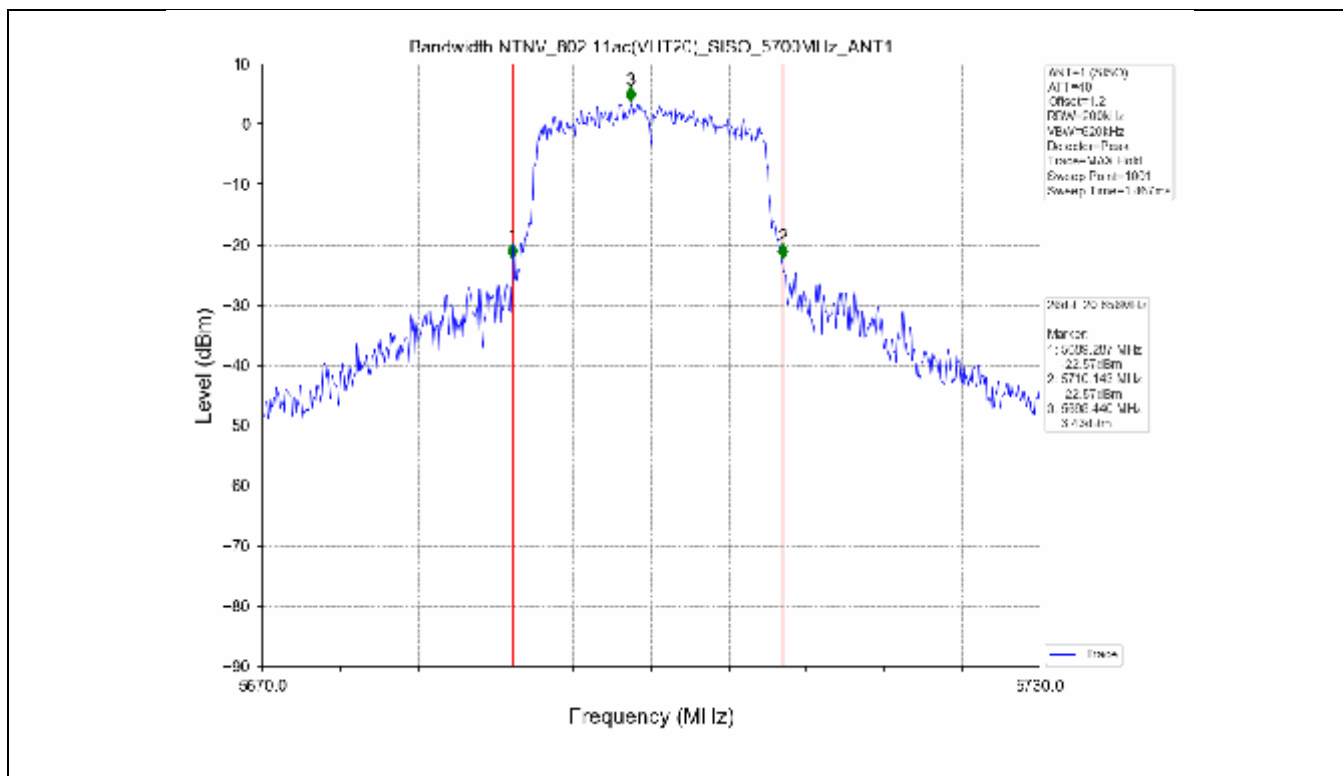

2.2 Test Graph - Emission Bandwidth

2.3 Test Graph - 99% Occupied Bandwidth

3. Maximum Conducted Output Power

**3.1 Test Result**

Test Mode	Frequency (MHz)	Tx Type	Measured Output Power (dBm)	Limit (dBm)	Verdict
			Ant 1		
802.11a	5180	SISO	13.71	≤23.98	PASS
	5200	SISO	13.78	≤23.98	PASS
	5240	SISO	13.70	≤23.98	PASS
	5260	SISO	13.63	≤23.98	PASS
	5300	SISO	13.50	≤23.93	PASS
	5320	SISO	13.50	≤23.82	PASS
	5500	SISO	13.62	≤23.90	PASS
	5580	SISO	13.75	≤23.86	PASS
	5600	SISO	13.56	≤23.95	PASS
	5700	SISO	13.23	≤23.98	PASS
	5745	SISO	13.13	≤30.00	PASS
	5785	SISO	13.03	≤30.00	PASS
802.11n(HT20)	5825	SISO	13.36	≤30.00	PASS
	5180	SISO	13.44	≤23.98	PASS
	5200	SISO	13.54	≤23.98	PASS
	5240	SISO	13.21	≤23.98	PASS
	5260	SISO	13.21	≤23.98	PASS
	5300	SISO	13.15	≤23.98	PASS
	5320	SISO	13.16	≤23.98	PASS
	5500	SISO	13.24	≤23.98	PASS
	5580	SISO	13.42	≤23.98	PASS
	5600	SISO	13.41	≤23.98	PASS
	5700	SISO	12.97	≤23.98	PASS
	5745	SISO	13.94	≤30.00	PASS
802.11n(HT40)	5785	SISO	13.85	≤30.00	PASS
	5825	SISO	14.07	≤30.00	PASS
	5190	SISO	13.18	≤23.98	PASS
	5230	SISO	13.21	≤23.98	PASS
	5270	SISO	12.91	≤23.98	PASS
	5310	SISO	12.89	≤23.98	PASS
	5510	SISO	13.17	≤23.98	PASS
	5550	SISO	13.27	≤23.98	PASS
	5590	SISO	13.30	≤23.98	PASS
	5670	SISO	12.80	≤23.98	PASS
	5755	SISO	13.56	≤30.00	PASS
	5795	SISO	13.89	≤30.00	PASS
802.11ac(VHT20)	5180	SISO	13.61	≤23.98	PASS
	5200	SISO	13.51	≤23.98	PASS
	5240	SISO	13.35	≤23.98	PASS
	5260	SISO	13.14	≤23.98	PASS
	5300	SISO	13.06	≤23.98	PASS
	5320	SISO	13.03	≤23.98	PASS
	5500	SISO	13.32	≤23.98	PASS
	5580	SISO	13.60	≤23.98	PASS
	5600	SISO	13.42	≤23.98	PASS
	5700	SISO	13.19	≤23.98	PASS
	5745	SISO	13.30	≤30.00	PASS
	5785	SISO	13.55	≤30.00	PASS
802.11ac(VHT40)	5825	SISO	13.70	≤30.00	PASS
	5190	SISO	13.78	≤23.98	PASS
	5230	SISO	13.47	≤23.98	PASS
	5270	SISO	13.58	≤23.98	PASS
	5310	SISO	13.49	≤23.98	PASS
	5510	SISO	13.37	≤23.98	PASS

### 3.2 Test Graph