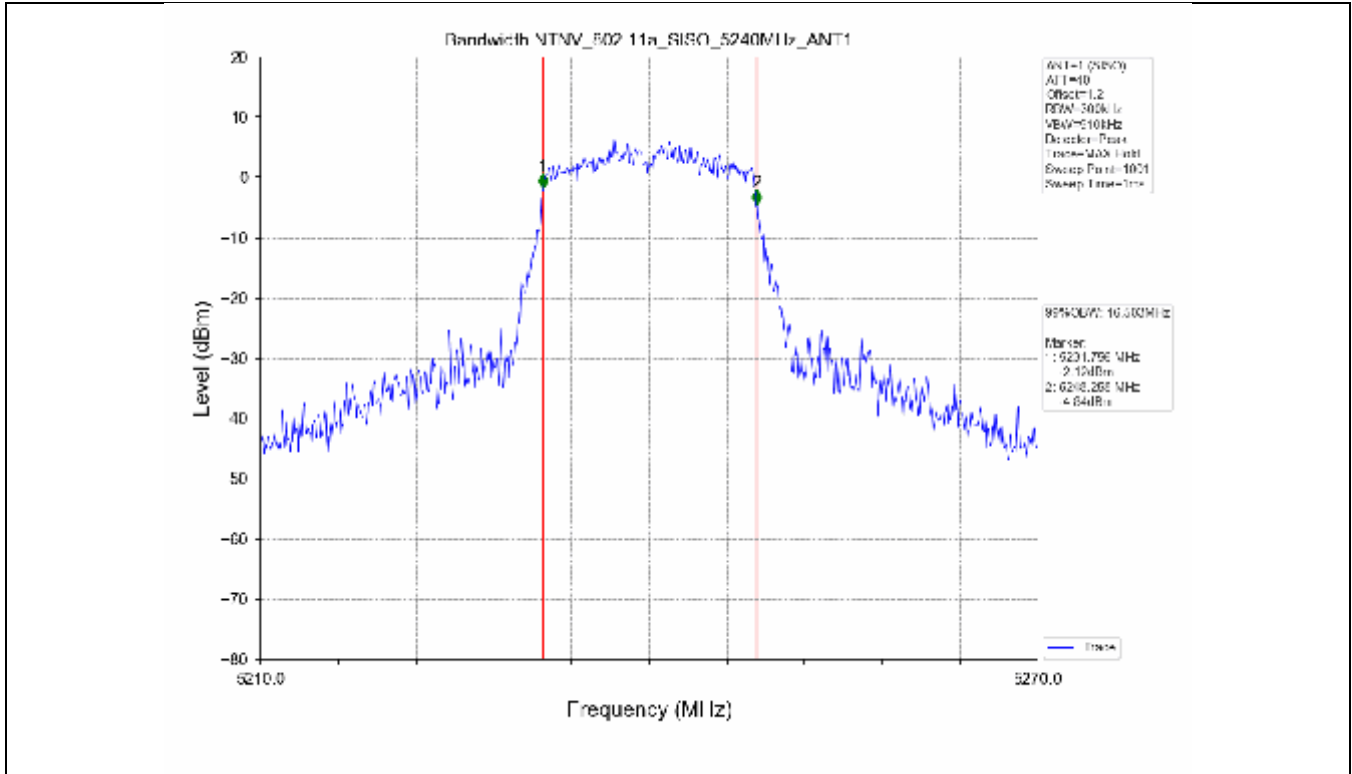

2.2 Test Graph - Emission Bandwidth

2.3 Test Graph - 99% Occupied Bandwidth

3. Maximum Conducted Output Power

**3.1 Test Result**

Test Mode	Frequency (MHz)	Tx Type	Measured Output Power (dBm)	Limit (dBm)	Verdict
			Ant 1		
802.11a	5180	SISO	13.71	≤23.98	PASS
	5200	SISO	13.78	≤23.98	PASS
	5240	SISO	13.70	≤23.98	PASS
	5260	SISO	13.63	≤23.98	PASS
	5300	SISO	13.50	≤23.93	PASS
	5320	SISO	13.50	≤23.82	PASS
	5500	SISO	13.62	≤23.90	PASS
	5580	SISO	13.75	≤23.86	PASS
	5600	SISO	13.56	≤23.95	PASS
	5700	SISO	13.23	≤23.98	PASS
	5745	SISO	13.13	≤30.00	PASS
	5785	SISO	13.03	≤30.00	PASS
802.11n(HT20)	5825	SISO	13.36	≤30.00	PASS
	5180	SISO	13.44	≤23.98	PASS
	5200	SISO	13.54	≤23.98	PASS
	5240	SISO	13.21	≤23.98	PASS
	5260	SISO	13.21	≤23.98	PASS
	5300	SISO	13.15	≤23.98	PASS
	5320	SISO	13.16	≤23.98	PASS
	5500	SISO	13.24	≤23.98	PASS
	5580	SISO	13.42	≤23.98	PASS
	5600	SISO	13.41	≤23.98	PASS
	5700	SISO	12.97	≤23.98	PASS
	5745	SISO	13.94	≤30.00	PASS
802.11n(HT40)	5785	SISO	13.85	≤30.00	PASS
	5825	SISO	14.07	≤30.00	PASS
	5190	SISO	13.18	≤23.98	PASS
	5230	SISO	13.21	≤23.98	PASS
	5270	SISO	12.91	≤23.98	PASS
	5310	SISO	12.89	≤23.98	PASS
	5510	SISO	13.17	≤23.98	PASS
	5550	SISO	13.27	≤23.98	PASS
	5590	SISO	13.30	≤23.98	PASS
	5670	SISO	12.80	≤23.98	PASS
	5755	SISO	13.56	≤30.00	PASS
	5795	SISO	13.89	≤30.00	PASS
802.11ac(VHT20)	5180	SISO	13.61	≤23.98	PASS
	5200	SISO	13.51	≤23.98	PASS
	5240	SISO	13.35	≤23.98	PASS
	5260	SISO	13.14	≤23.98	PASS
	5300	SISO	13.06	≤23.98	PASS
	5320	SISO	13.03	≤23.98	PASS
	5500	SISO	13.32	≤23.98	PASS
	5580	SISO	13.60	≤23.98	PASS
	5600	SISO	13.42	≤23.98	PASS
	5700	SISO	13.19	≤23.98	PASS
	5745	SISO	13.30	≤30.00	PASS
	5785	SISO	13.55	≤30.00	PASS
802.11ac(VHT40)	5825	SISO	13.70	≤30.00	PASS
	5190	SISO	13.78	≤23.98	PASS
	5230	SISO	13.47	≤23.98	PASS
	5270	SISO	13.58	≤23.98	PASS
	5310	SISO	13.49	≤23.98	PASS
	5510	SISO	13.37	≤23.98	PASS

### 3.2 Test Graph