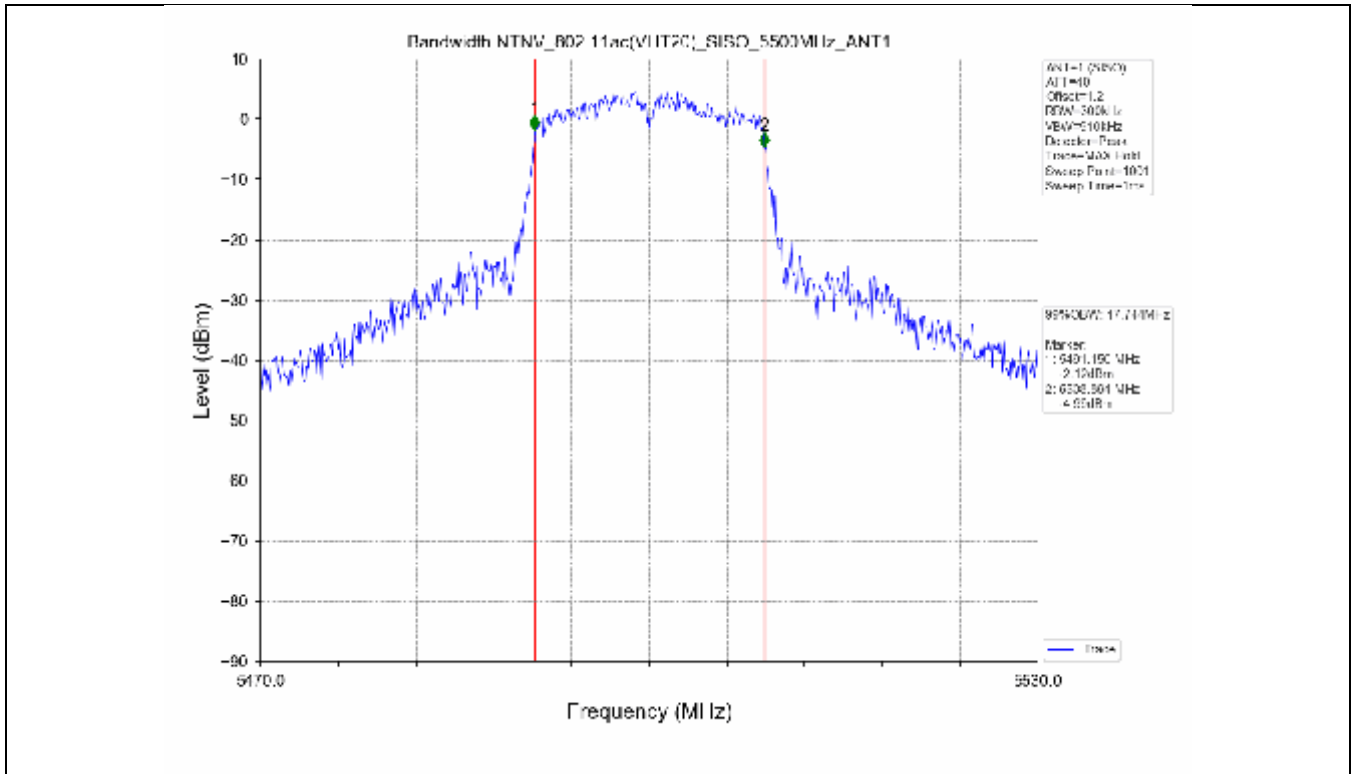

2.2 Test Graph - Emission Bandwidth

2.3 Test Graph - 99% Occupied Bandwidth

3. Maximum Conducted Output Power

**3.1 Test Result**

Test Mode	Frequency (MHz)	Tx Type	Measured Output Power (dBm)	Limit (dBm)	Verdict
			Ant 1		
802.11a	5180	SISO	13.71	≤23.98	PASS
	5200	SISO	13.78	≤23.98	PASS
	5240	SISO	13.70	≤23.98	PASS
	5260	SISO	13.63	≤23.98	PASS
	5300	SISO	13.50	≤23.93	PASS
	5320	SISO	13.50	≤23.82	PASS
	5500	SISO	13.62	≤23.90	PASS
	5580	SISO	13.75	≤23.86	PASS
	5600	SISO	13.56	≤23.95	PASS
	5700	SISO	13.23	≤23.98	PASS
	5745	SISO	13.13	≤30.00	PASS
	5785	SISO	13.03	≤30.00	PASS
802.11n(HT20)	5825	SISO	13.36	≤30.00	PASS
	5180	SISO	13.44	≤23.98	PASS
	5200	SISO	13.54	≤23.98	PASS
	5240	SISO	13.21	≤23.98	PASS
	5260	SISO	13.21	≤23.98	PASS
	5300	SISO	13.15	≤23.98	PASS
	5320	SISO	13.16	≤23.98	PASS
	5500	SISO	13.24	≤23.98	PASS
	5580	SISO	13.42	≤23.98	PASS
	5600	SISO	13.41	≤23.98	PASS
	5700	SISO	12.97	≤23.98	PASS
	5745	SISO	13.94	≤30.00	PASS
802.11n(HT40)	5785	SISO	13.85	≤30.00	PASS
	5825	SISO	14.07	≤30.00	PASS
	5190	SISO	13.18	≤23.98	PASS
	5230	SISO	13.21	≤23.98	PASS
	5270	SISO	12.91	≤23.98	PASS
	5310	SISO	12.89	≤23.98	PASS
	5510	SISO	13.17	≤23.98	PASS
	5550	SISO	13.27	≤23.98	PASS
	5590	SISO	13.30	≤23.98	PASS
	5670	SISO	12.80	≤23.98	PASS
	5755	SISO	13.56	≤30.00	PASS
	5795	SISO	13.89	≤30.00	PASS
802.11ac(VHT20)	5180	SISO	13.61	≤23.98	PASS
	5200	SISO	13.51	≤23.98	PASS
	5240	SISO	13.35	≤23.98	PASS
	5260	SISO	13.14	≤23.98	PASS
	5300	SISO	13.06	≤23.98	PASS
	5320	SISO	13.03	≤23.98	PASS
	5500	SISO	13.32	≤23.98	PASS
	5580	SISO	13.60	≤23.98	PASS
	5600	SISO	13.42	≤23.98	PASS
	5700	SISO	13.19	≤23.98	PASS
	5745	SISO	13.30	≤30.00	PASS
	5785	SISO	13.55	≤30.00	PASS
802.11ac(VHT40)	5825	SISO	13.70	≤30.00	PASS
	5190	SISO	13.78	≤23.98	PASS
	5230	SISO	13.47	≤23.98	PASS
	5270	SISO	13.58	≤23.98	PASS
	5310	SISO	13.49	≤23.98	PASS
	5510	SISO	13.37	≤23.98	PASS

### 3.2 Test Graph