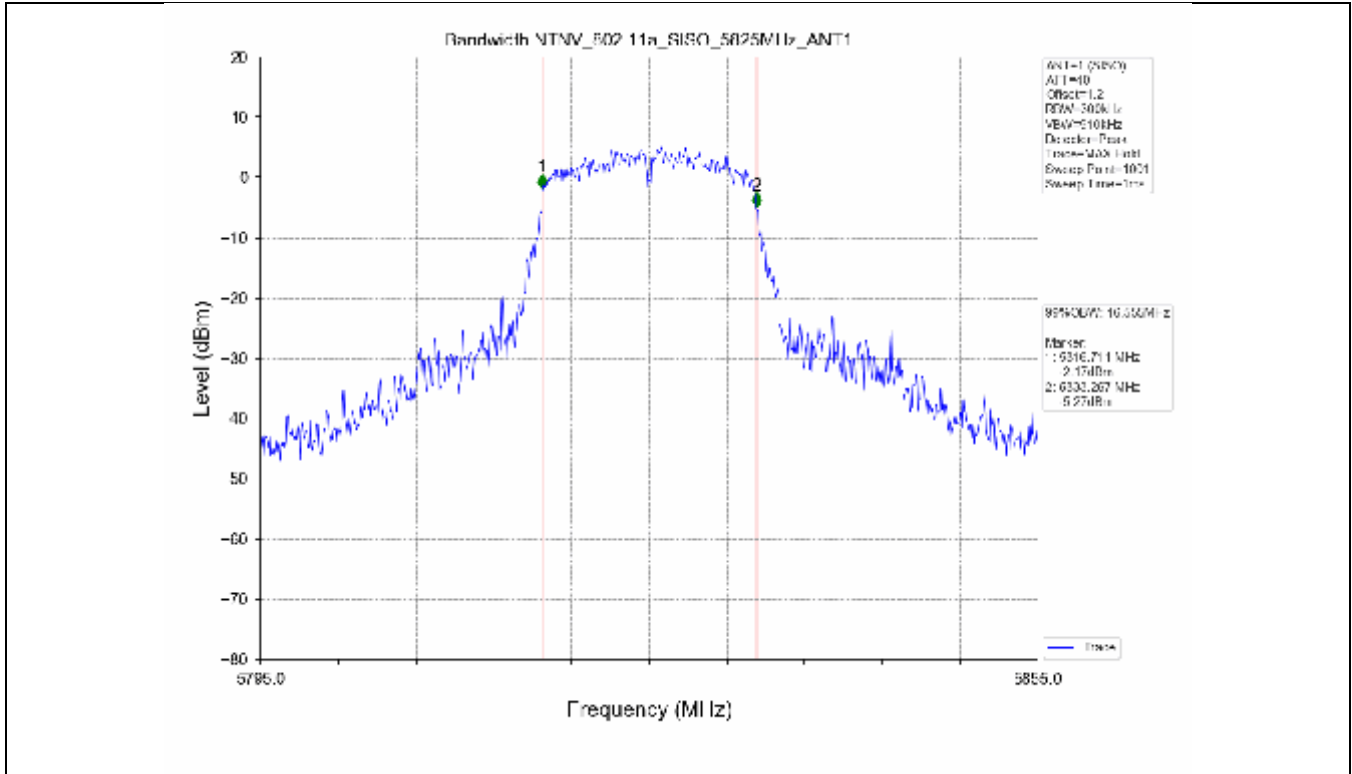

2.2 Test Graph - Emission Bandwidth

2.3 Test Graph - 99% Occupied Bandwidth

3. Maximum Conducted Output Power

**3.1 Test Result**

Test Mode	Frequency (MHz)	Tx Type	Measured Output Power (dBm)	Limit (dBm)	Verdict
			Ant 1		
802.11a	5180	SISO	13.71	≤23.98	PASS
	5200	SISO	13.78	≤23.98	PASS
	5240	SISO	13.70	≤23.98	PASS
	5260	SISO	13.63	≤23.98	PASS
	5300	SISO	13.50	≤23.93	PASS
	5320	SISO	13.50	≤23.82	PASS
	5500	SISO	13.62	≤23.90	PASS
	5580	SISO	13.75	≤23.86	PASS
	5600	SISO	13.56	≤23.95	PASS
	5700	SISO	13.23	≤23.98	PASS
	5745	SISO	13.13	≤30.00	PASS
	5785	SISO	13.03	≤30.00	PASS
802.11n(HT20)	5825	SISO	13.36	≤30.00	PASS
	5180	SISO	13.44	≤23.98	PASS
	5200	SISO	13.54	≤23.98	PASS
	5240	SISO	13.21	≤23.98	PASS
	5260	SISO	13.21	≤23.98	PASS
	5300	SISO	13.15	≤23.98	PASS
	5320	SISO	13.16	≤23.98	PASS
	5500	SISO	13.24	≤23.98	PASS
	5580	SISO	13.42	≤23.98	PASS
	5600	SISO	13.41	≤23.98	PASS
	5700	SISO	12.97	≤23.98	PASS
	5745	SISO	13.94	≤30.00	PASS
802.11n(HT40)	5785	SISO	13.85	≤30.00	PASS
	5825	SISO	14.07	≤30.00	PASS
	5190	SISO	13.18	≤23.98	PASS
	5230	SISO	13.21	≤23.98	PASS
	5270	SISO	12.91	≤23.98	PASS
	5310	SISO	12.89	≤23.98	PASS
	5510	SISO	13.17	≤23.98	PASS
	5550	SISO	13.27	≤23.98	PASS
	5590	SISO	13.30	≤23.98	PASS
	5670	SISO	12.80	≤23.98	PASS
	5755	SISO	13.56	≤30.00	PASS
	5795	SISO	13.89	≤30.00	PASS
802.11ac(VHT20)	5180	SISO	13.61	≤23.98	PASS
	5200	SISO	13.51	≤23.98	PASS
	5240	SISO	13.35	≤23.98	PASS
	5260	SISO	13.14	≤23.98	PASS
	5300	SISO	13.06	≤23.98	PASS
	5320	SISO	13.03	≤23.98	PASS
	5500	SISO	13.32	≤23.98	PASS
	5580	SISO	13.60	≤23.98	PASS
	5600	SISO	13.42	≤23.98	PASS
	5700	SISO	13.19	≤23.98	PASS
	5745	SISO	13.30	≤30.00	PASS
	5785	SISO	13.55	≤30.00	PASS
802.11ac(VHT40)	5825	SISO	13.70	≤30.00	PASS
	5190	SISO	13.78	≤23.98	PASS
	5230	SISO	13.47	≤23.98	PASS
	5270	SISO	13.58	≤23.98	PASS
	5310	SISO	13.49	≤23.98	PASS
	5510	SISO	13.37	≤23.98	PASS

### 3.2 Test Graph