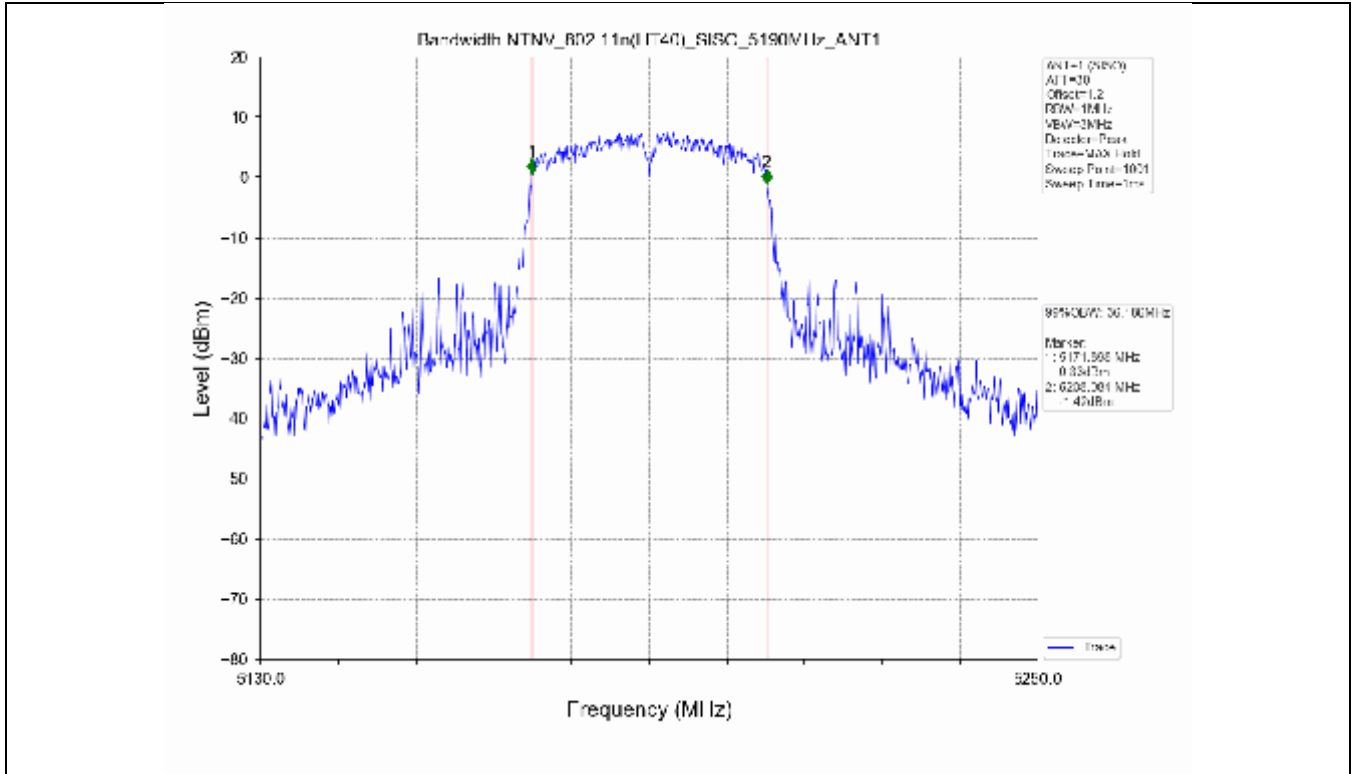

2.2 Test Graph - Emission Bandwidth

2.3 Test Graph - 99% Occupied Bandwidth

3. Maximum Conducted Output Power

**3.1 Test Result**

Test Mode	Frequency (MHz)	Tx Type	Measured Output Power (dBm)	Limit (dBm)	Verdict
			Ant 1		
802.11a	5180	SISO	13.71	≤23.98	PASS
	5200	SISO	13.78	≤23.98	PASS
	5240	SISO	13.70	≤23.98	PASS
	5260	SISO	13.63	≤23.98	PASS
	5300	SISO	13.50	≤23.93	PASS
	5320	SISO	13.50	≤23.82	PASS
	5500	SISO	13.62	≤23.90	PASS
	5580	SISO	13.75	≤23.86	PASS
	5600	SISO	13.56	≤23.95	PASS
	5700	SISO	13.23	≤23.98	PASS
	5745	SISO	13.13	≤30.00	PASS
	5785	SISO	13.03	≤30.00	PASS
802.11n(HT20)	5825	SISO	13.36	≤30.00	PASS
	5180	SISO	13.44	≤23.98	PASS
	5200	SISO	13.54	≤23.98	PASS
	5240	SISO	13.21	≤23.98	PASS
	5260	SISO	13.21	≤23.98	PASS
	5300	SISO	13.15	≤23.98	PASS
	5320	SISO	13.16	≤23.98	PASS
	5500	SISO	13.24	≤23.98	PASS
	5580	SISO	13.42	≤23.98	PASS
	5600	SISO	13.41	≤23.98	PASS
	5700	SISO	12.97	≤23.98	PASS
	5745	SISO	13.94	≤30.00	PASS
802.11n(HT40)	5785	SISO	13.85	≤30.00	PASS
	5825	SISO	14.07	≤30.00	PASS
	5190	SISO	13.18	≤23.98	PASS
	5230	SISO	13.21	≤23.98	PASS
	5270	SISO	12.91	≤23.98	PASS
	5310	SISO	12.89	≤23.98	PASS
	5510	SISO	13.17	≤23.98	PASS
	5550	SISO	13.27	≤23.98	PASS
	5590	SISO	13.30	≤23.98	PASS
	5670	SISO	12.80	≤23.98	PASS
	5755	SISO	13.56	≤30.00	PASS
	5795	SISO	13.89	≤30.00	PASS
802.11ac(VHT20)	5180	SISO	13.61	≤23.98	PASS
	5200	SISO	13.51	≤23.98	PASS
	5240	SISO	13.35	≤23.98	PASS
	5260	SISO	13.14	≤23.98	PASS
	5300	SISO	13.06	≤23.98	PASS
	5320	SISO	13.03	≤23.98	PASS
	5500	SISO	13.32	≤23.98	PASS
	5580	SISO	13.60	≤23.98	PASS
	5600	SISO	13.42	≤23.98	PASS
	5700	SISO	13.19	≤23.98	PASS
	5745	SISO	13.30	≤30.00	PASS
	5785	SISO	13.55	≤30.00	PASS
802.11ac(VHT40)	5825	SISO	13.70	≤30.00	PASS
	5190	SISO	13.78	≤23.98	PASS
	5230	SISO	13.47	≤23.98	PASS
	5270	SISO	13.58	≤23.98	PASS
	5310	SISO	13.49	≤23.98	PASS
	5510	SISO	13.37	≤23.98	PASS

### 3.2 Test Graph