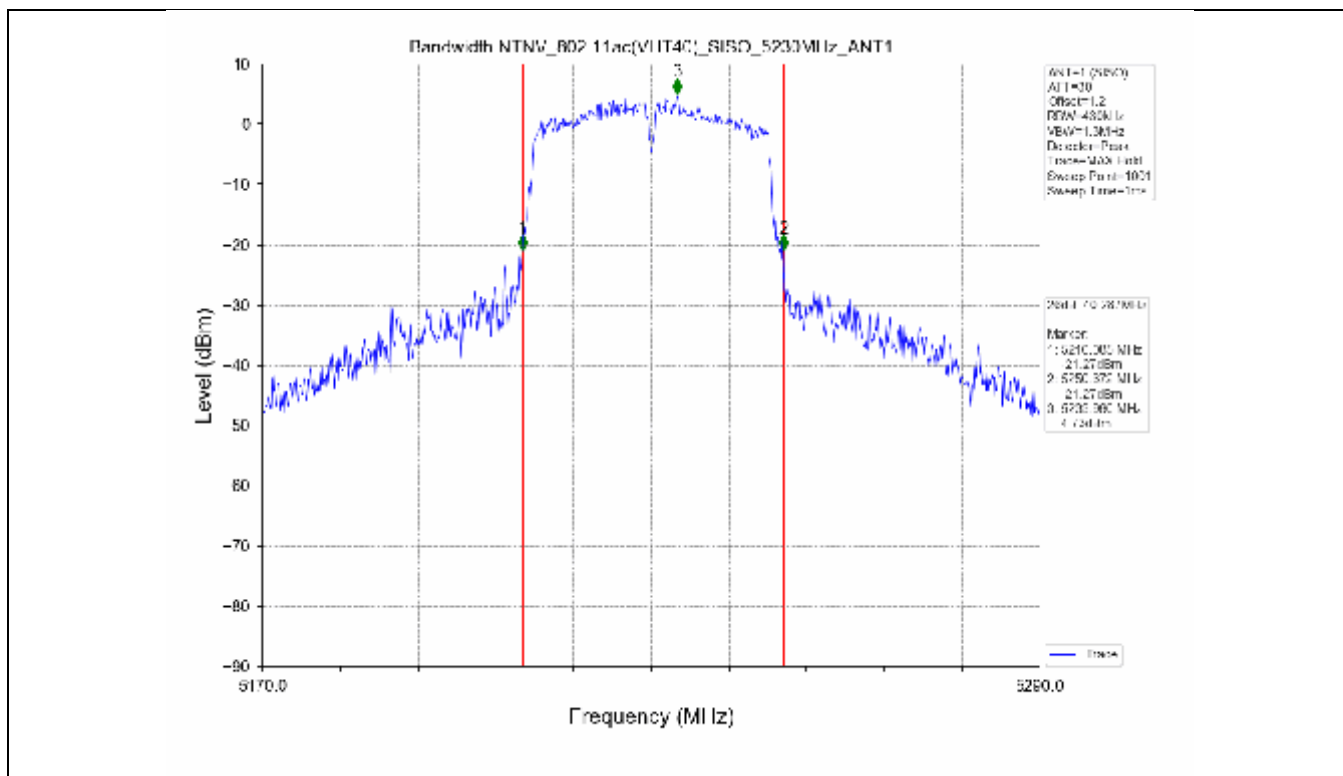

2.2 Test Graph - Emission Bandwidth

2.3 Test Graph - 99% Occupied Bandwidth

3. Maximum Conducted Output Power

**3.1 Test Result**

Test Mode	Frequency (MHz)	Tx Type	Measured Output Power (dBm)	Limit (dBm)	Verdict
			Ant 1		
802.11a	5180	SISO	13.71	≤23.98	PASS
	5200	SISO	13.78	≤23.98	PASS
	5240	SISO	13.70	≤23.98	PASS
	5260	SISO	13.63	≤23.98	PASS
	5300	SISO	13.50	≤23.93	PASS
	5320	SISO	13.50	≤23.82	PASS
	5500	SISO	13.62	≤23.90	PASS
	5580	SISO	13.75	≤23.86	PASS
	5600	SISO	13.56	≤23.95	PASS
	5700	SISO	13.23	≤23.98	PASS
	5745	SISO	13.13	≤30.00	PASS
	5785	SISO	13.03	≤30.00	PASS
802.11n(HT20)	5825	SISO	13.36	≤30.00	PASS
	5180	SISO	13.44	≤23.98	PASS
	5200	SISO	13.54	≤23.98	PASS
	5240	SISO	13.21	≤23.98	PASS
	5260	SISO	13.21	≤23.98	PASS
	5300	SISO	13.15	≤23.98	PASS
	5320	SISO	13.16	≤23.98	PASS
	5500	SISO	13.24	≤23.98	PASS
	5580	SISO	13.42	≤23.98	PASS
	5600	SISO	13.41	≤23.98	PASS
	5700	SISO	12.97	≤23.98	PASS
	5745	SISO	13.94	≤30.00	PASS
802.11n(HT40)	5785	SISO	13.85	≤30.00	PASS
	5825	SISO	14.07	≤30.00	PASS
	5190	SISO	13.18	≤23.98	PASS
	5230	SISO	13.21	≤23.98	PASS
	5270	SISO	12.91	≤23.98	PASS
	5310	SISO	12.89	≤23.98	PASS
	5510	SISO	13.17	≤23.98	PASS
	5550	SISO	13.27	≤23.98	PASS
	5590	SISO	13.30	≤23.98	PASS
	5670	SISO	12.80	≤23.98	PASS
	5755	SISO	13.56	≤30.00	PASS
	5795	SISO	13.89	≤30.00	PASS
802.11ac(VHT20)	5180	SISO	13.61	≤23.98	PASS
	5200	SISO	13.51	≤23.98	PASS
	5240	SISO	13.35	≤23.98	PASS
	5260	SISO	13.14	≤23.98	PASS
	5300	SISO	13.06	≤23.98	PASS
	5320	SISO	13.03	≤23.98	PASS
	5500	SISO	13.32	≤23.98	PASS
	5580	SISO	13.60	≤23.98	PASS
	5600	SISO	13.42	≤23.98	PASS
	5700	SISO	13.19	≤23.98	PASS
	5745	SISO	13.30	≤30.00	PASS
	5785	SISO	13.55	≤30.00	PASS
802.11ac(VHT40)	5825	SISO	13.70	≤30.00	PASS
	5190	SISO	13.78	≤23.98	PASS
	5230	SISO	13.47	≤23.98	PASS
	5270	SISO	13.58	≤23.98	PASS
	5310	SISO	13.49	≤23.98	PASS
	5510	SISO	13.37	≤23.98	PASS

### 3.2 Test Graph