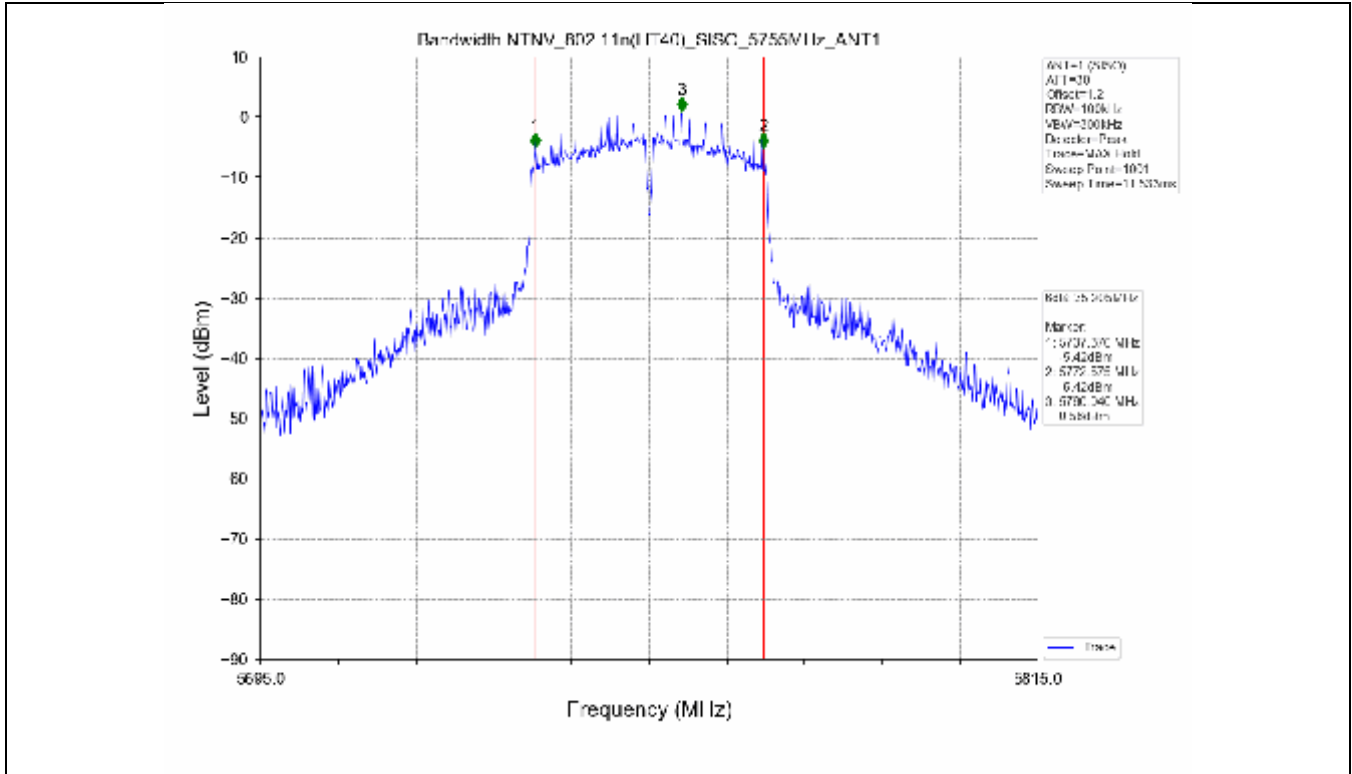

2.2 Test Graph - Emission Bandwidth

2.3 Test Graph - 99% Occupied Bandwidth

3. Maximum Conducted Output Power

**3.1 Test Result**

Test Mode	Frequency (MHz)	Tx Type	Measured Output Power (dBm)	Limit (dBm)	Verdict
			Ant 1		
802.11a	5180	SISO	13.71	≤23.98	PASS
	5200	SISO	13.78	≤23.98	PASS
	5240	SISO	13.70	≤23.98	PASS
	5260	SISO	13.63	≤23.98	PASS
	5300	SISO	13.50	≤23.93	PASS
	5320	SISO	13.50	≤23.82	PASS
	5500	SISO	13.62	≤23.90	PASS
	5580	SISO	13.75	≤23.86	PASS
	5600	SISO	13.56	≤23.95	PASS
	5700	SISO	13.23	≤23.98	PASS
	5745	SISO	13.13	≤30.00	PASS
	5785	SISO	13.03	≤30.00	PASS
802.11n(HT20)	5825	SISO	13.36	≤30.00	PASS
	5180	SISO	13.44	≤23.98	PASS
	5200	SISO	13.54	≤23.98	PASS
	5240	SISO	13.21	≤23.98	PASS
	5260	SISO	13.21	≤23.98	PASS
	5300	SISO	13.15	≤23.98	PASS
	5320	SISO	13.16	≤23.98	PASS
	5500	SISO	13.24	≤23.98	PASS
	5580	SISO	13.42	≤23.98	PASS
	5600	SISO	13.41	≤23.98	PASS
	5700	SISO	12.97	≤23.98	PASS
	5745	SISO	13.94	≤30.00	PASS
802.11n(HT40)	5785	SISO	13.85	≤30.00	PASS
	5825	SISO	14.07	≤30.00	PASS
	5190	SISO	13.18	≤23.98	PASS
	5230	SISO	13.21	≤23.98	PASS
	5270	SISO	12.91	≤23.98	PASS
	5310	SISO	12.89	≤23.98	PASS
	5510	SISO	13.17	≤23.98	PASS
	5550	SISO	13.27	≤23.98	PASS
	5590	SISO	13.30	≤23.98	PASS
	5670	SISO	12.80	≤23.98	PASS
	5755	SISO	13.56	≤30.00	PASS
	5795	SISO	13.89	≤30.00	PASS
802.11ac(VHT20)	5180	SISO	13.61	≤23.98	PASS
	5200	SISO	13.51	≤23.98	PASS
	5240	SISO	13.35	≤23.98	PASS
	5260	SISO	13.14	≤23.98	PASS
	5300	SISO	13.06	≤23.98	PASS
	5320	SISO	13.03	≤23.98	PASS
	5500	SISO	13.32	≤23.98	PASS
	5580	SISO	13.60	≤23.98	PASS
	5600	SISO	13.42	≤23.98	PASS
	5700	SISO	13.19	≤23.98	PASS
	5745	SISO	13.30	≤30.00	PASS
	5785	SISO	13.55	≤30.00	PASS
802.11ac(VHT40)	5825	SISO	13.70	≤30.00	PASS
	5190	SISO	13.78	≤23.98	PASS
	5230	SISO	13.47	≤23.98	PASS
	5270	SISO	13.58	≤23.98	PASS
	5310	SISO	13.49	≤23.98	PASS
	5510	SISO	13.37	≤23.98	PASS

### 3.2 Test Graph