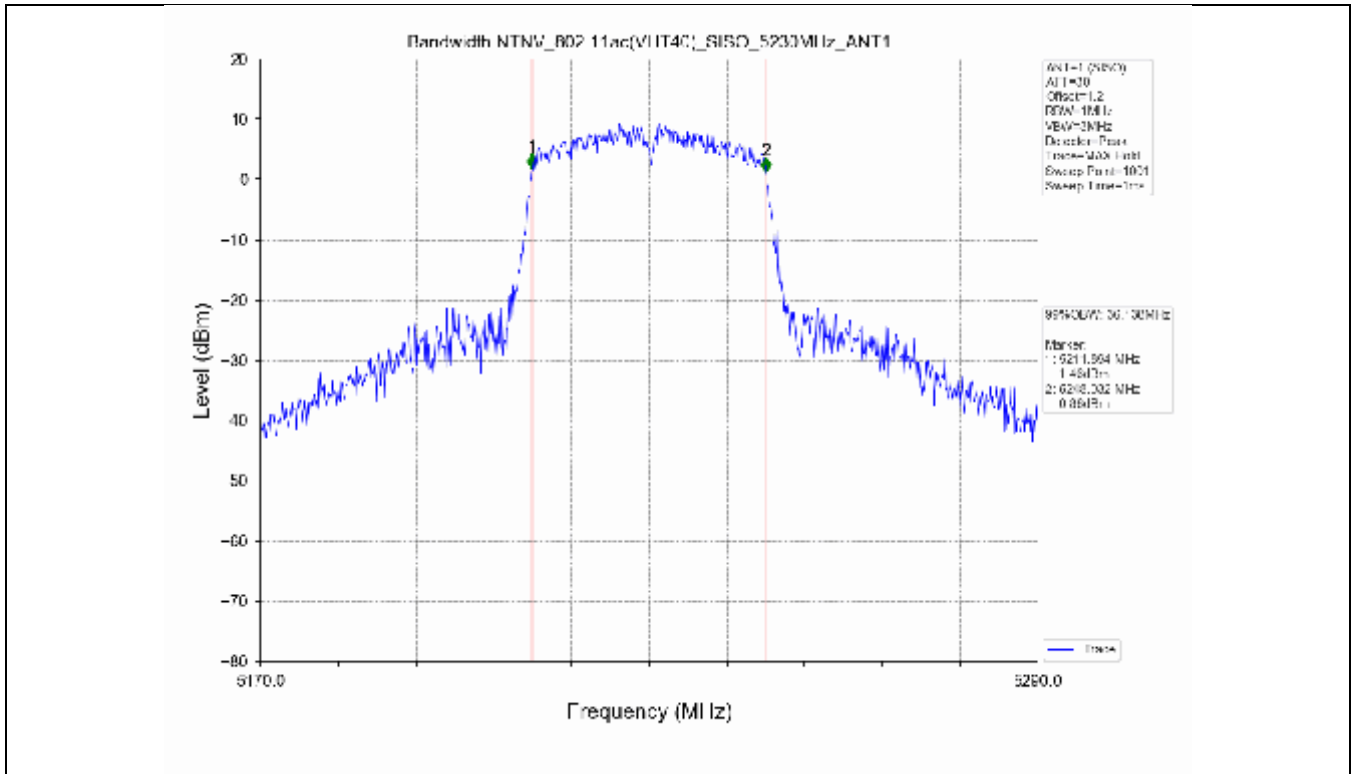

2.2 Test Graph - Emission Bandwidth

2.3 Test Graph - 99% Occupied Bandwidth

3. Maximum Conducted Output Power

**3.1 Test Result**

Test Mode	Frequency (MHz)	Tx Type	Measured Output Power (dBm)	Limit (dBm)	Verdict
			Ant 1		
802.11a	5180	SISO	13.71	≤23.98	PASS
	5200	SISO	13.78	≤23.98	PASS
	5240	SISO	13.70	≤23.98	PASS
	5260	SISO	13.63	≤23.98	PASS
	5300	SISO	13.50	≤23.93	PASS
	5320	SISO	13.50	≤23.82	PASS
	5500	SISO	13.62	≤23.90	PASS
	5580	SISO	13.75	≤23.86	PASS
	5600	SISO	13.56	≤23.95	PASS
	5700	SISO	13.23	≤23.98	PASS
	5745	SISO	13.13	≤30.00	PASS
	5785	SISO	13.03	≤30.00	PASS
802.11n(HT20)	5825	SISO	13.36	≤30.00	PASS
	5180	SISO	13.44	≤23.98	PASS
	5200	SISO	13.54	≤23.98	PASS
	5240	SISO	13.21	≤23.98	PASS
	5260	SISO	13.21	≤23.98	PASS
	5300	SISO	13.15	≤23.98	PASS
	5320	SISO	13.16	≤23.98	PASS
	5500	SISO	13.24	≤23.98	PASS
	5580	SISO	13.42	≤23.98	PASS
	5600	SISO	13.41	≤23.98	PASS
	5700	SISO	12.97	≤23.98	PASS
	5745	SISO	13.94	≤30.00	PASS
802.11n(HT40)	5785	SISO	13.85	≤30.00	PASS
	5825	SISO	14.07	≤30.00	PASS
	5190	SISO	13.18	≤23.98	PASS
	5230	SISO	13.21	≤23.98	PASS
	5270	SISO	12.91	≤23.98	PASS
	5310	SISO	12.89	≤23.98	PASS
	5510	SISO	13.17	≤23.98	PASS
	5550	SISO	13.27	≤23.98	PASS
	5590	SISO	13.30	≤23.98	PASS
	5670	SISO	12.80	≤23.98	PASS
	5755	SISO	13.56	≤30.00	PASS
	5795	SISO	13.89	≤30.00	PASS
802.11ac(VHT20)	5180	SISO	13.61	≤23.98	PASS
	5200	SISO	13.51	≤23.98	PASS
	5240	SISO	13.35	≤23.98	PASS
	5260	SISO	13.14	≤23.98	PASS
	5300	SISO	13.06	≤23.98	PASS
	5320	SISO	13.03	≤23.98	PASS
	5500	SISO	13.32	≤23.98	PASS
	5580	SISO	13.60	≤23.98	PASS
	5600	SISO	13.42	≤23.98	PASS
	5700	SISO	13.19	≤23.98	PASS
	5745	SISO	13.30	≤30.00	PASS
	5785	SISO	13.55	≤30.00	PASS
802.11ac(VHT40)	5825	SISO	13.70	≤30.00	PASS
	5190	SISO	13.78	≤23.98	PASS
	5230	SISO	13.47	≤23.98	PASS
	5270	SISO	13.58	≤23.98	PASS
	5310	SISO	13.49	≤23.98	PASS
	5510	SISO	13.37	≤23.98	PASS

### 3.2 Test Graph