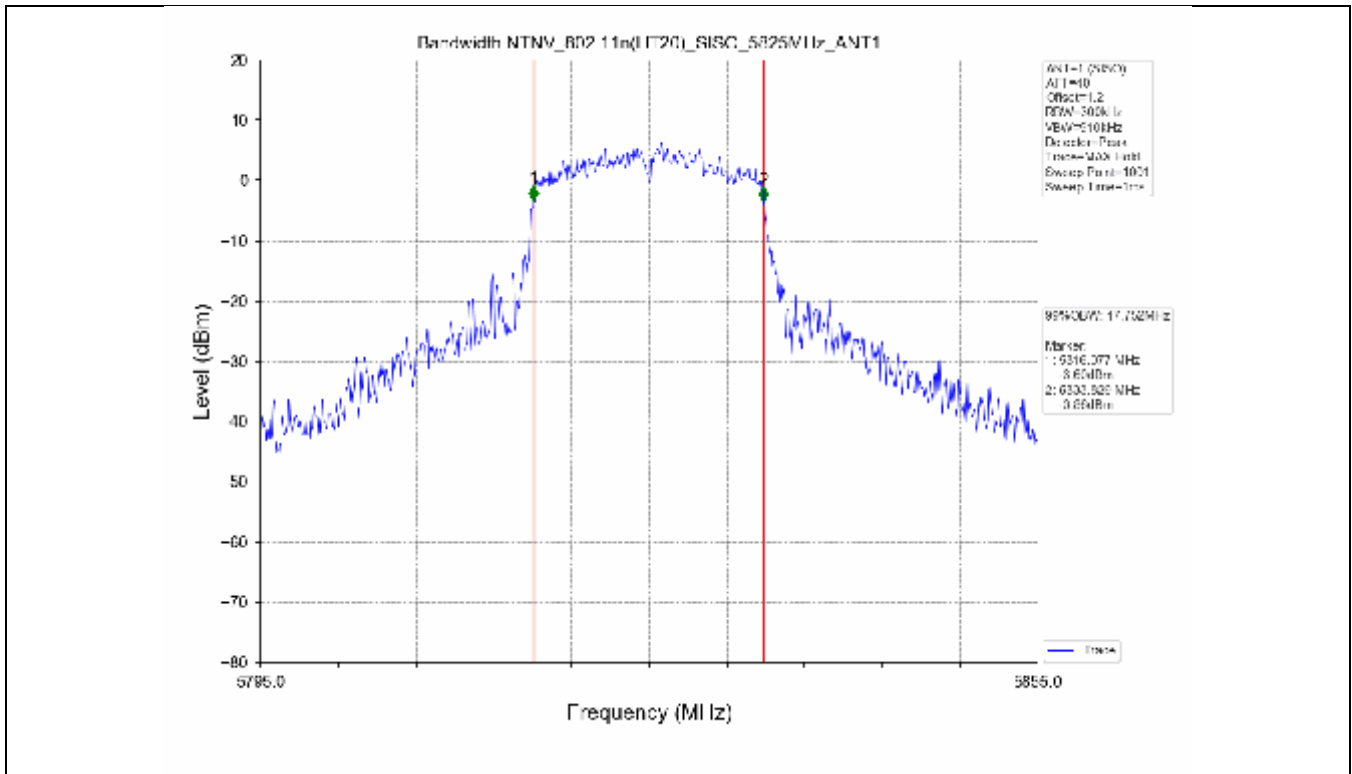

2.2 Test Graph - Emission Bandwidth

2.3 Test Graph - 99% Occupied Bandwidth

3. Maximum Conducted Output Power

**3.1 Test Result**

Test Mode	Frequency (MHz)	Tx Type	Measured Output Power (dBm)	Limit (dBm)	Verdict
			Ant 1		
802.11a	5180	SISO	13.71	≤23.98	PASS
	5200	SISO	13.78	≤23.98	PASS
	5240	SISO	13.70	≤23.98	PASS
	5260	SISO	13.63	≤23.98	PASS
	5300	SISO	13.50	≤23.93	PASS
	5320	SISO	13.50	≤23.82	PASS
	5500	SISO	13.62	≤23.90	PASS
	5580	SISO	13.75	≤23.86	PASS
	5600	SISO	13.56	≤23.95	PASS
	5700	SISO	13.23	≤23.98	PASS
	5745	SISO	13.13	≤30.00	PASS
	5785	SISO	13.03	≤30.00	PASS
802.11n(HT20)	5825	SISO	13.36	≤30.00	PASS
	5180	SISO	13.44	≤23.98	PASS
	5200	SISO	13.54	≤23.98	PASS
	5240	SISO	13.21	≤23.98	PASS
	5260	SISO	13.21	≤23.98	PASS
	5300	SISO	13.15	≤23.98	PASS
	5320	SISO	13.16	≤23.98	PASS
	5500	SISO	13.24	≤23.98	PASS
	5580	SISO	13.42	≤23.98	PASS
	5600	SISO	13.41	≤23.98	PASS
	5700	SISO	12.97	≤23.98	PASS
	5745	SISO	13.94	≤30.00	PASS
802.11n(HT40)	5785	SISO	13.85	≤30.00	PASS
	5825	SISO	14.07	≤30.00	PASS
	5190	SISO	13.18	≤23.98	PASS
	5230	SISO	13.21	≤23.98	PASS
	5270	SISO	12.91	≤23.98	PASS
	5310	SISO	12.89	≤23.98	PASS
	5510	SISO	13.17	≤23.98	PASS
	5550	SISO	13.27	≤23.98	PASS
	5590	SISO	13.30	≤23.98	PASS
	5670	SISO	12.80	≤23.98	PASS
	5755	SISO	13.56	≤30.00	PASS
	5795	SISO	13.89	≤30.00	PASS
802.11ac(VHT20)	5180	SISO	13.61	≤23.98	PASS
	5200	SISO	13.51	≤23.98	PASS
	5240	SISO	13.35	≤23.98	PASS
	5260	SISO	13.14	≤23.98	PASS
	5300	SISO	13.06	≤23.98	PASS
	5320	SISO	13.03	≤23.98	PASS
	5500	SISO	13.32	≤23.98	PASS
	5580	SISO	13.60	≤23.98	PASS
	5600	SISO	13.42	≤23.98	PASS
	5700	SISO	13.19	≤23.98	PASS
	5745	SISO	13.30	≤30.00	PASS
	5785	SISO	13.55	≤30.00	PASS
802.11ac(VHT40)	5825	SISO	13.70	≤30.00	PASS
	5190	SISO	13.78	≤23.98	PASS
	5230	SISO	13.47	≤23.98	PASS
	5270	SISO	13.58	≤23.98	PASS
	5310	SISO	13.49	≤23.98	PASS
	5510	SISO	13.37	≤23.98	PASS

### 3.2 Test Graph