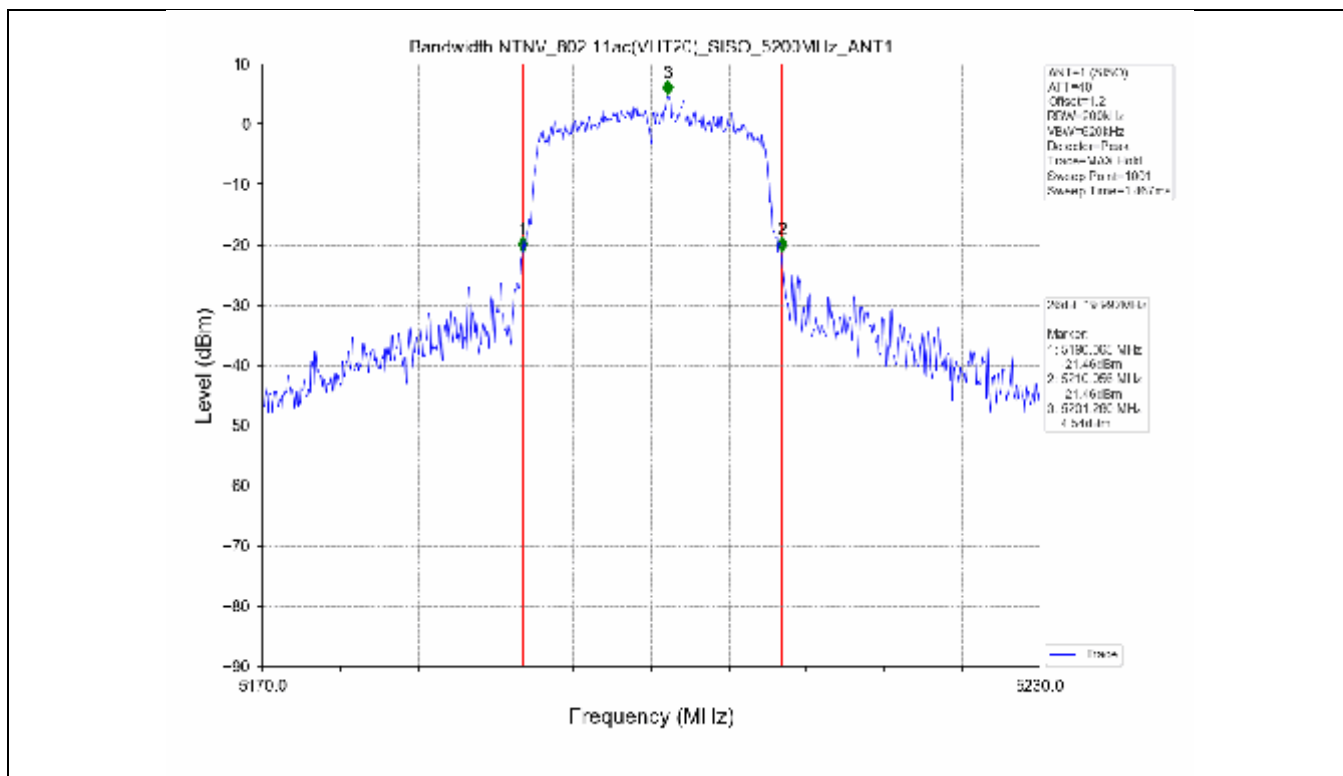

2.2 Test Graph - Emission Bandwidth

2.3 Test Graph - 99% Occupied Bandwidth

3. Maximum Conducted Output Power

**3.1 Test Result**

Test Mode	Frequency (MHz)	Tx Type	Measured Output Power (dBm)	Limit (dBm)	Verdict
			Ant 1		
802.11a	5180	SISO	13.71	≤23.98	PASS
	5200	SISO	13.78	≤23.98	PASS
	5240	SISO	13.70	≤23.98	PASS
	5260	SISO	13.63	≤23.98	PASS
	5300	SISO	13.50	≤23.93	PASS
	5320	SISO	13.50	≤23.82	PASS
	5500	SISO	13.62	≤23.90	PASS
	5580	SISO	13.75	≤23.86	PASS
	5600	SISO	13.56	≤23.95	PASS
	5700	SISO	13.23	≤23.98	PASS
	5745	SISO	13.13	≤30.00	PASS
	5785	SISO	13.03	≤30.00	PASS
802.11n(HT20)	5825	SISO	13.36	≤30.00	PASS
	5180	SISO	13.44	≤23.98	PASS
	5200	SISO	13.54	≤23.98	PASS
	5240	SISO	13.21	≤23.98	PASS
	5260	SISO	13.21	≤23.98	PASS
	5300	SISO	13.15	≤23.98	PASS
	5320	SISO	13.16	≤23.98	PASS
	5500	SISO	13.24	≤23.98	PASS
	5580	SISO	13.42	≤23.98	PASS
	5600	SISO	13.41	≤23.98	PASS
	5700	SISO	12.97	≤23.98	PASS
	5745	SISO	13.94	≤30.00	PASS
802.11n(HT40)	5785	SISO	13.85	≤30.00	PASS
	5825	SISO	14.07	≤30.00	PASS
	5190	SISO	13.18	≤23.98	PASS
	5230	SISO	13.21	≤23.98	PASS
	5270	SISO	12.91	≤23.98	PASS
	5310	SISO	12.89	≤23.98	PASS
	5510	SISO	13.17	≤23.98	PASS
	5550	SISO	13.27	≤23.98	PASS
	5590	SISO	13.30	≤23.98	PASS
	5670	SISO	12.80	≤23.98	PASS
	5755	SISO	13.56	≤30.00	PASS
	5795	SISO	13.89	≤30.00	PASS
802.11ac(VHT20)	5180	SISO	13.61	≤23.98	PASS
	5200	SISO	13.51	≤23.98	PASS
	5240	SISO	13.35	≤23.98	PASS
	5260	SISO	13.14	≤23.98	PASS
	5300	SISO	13.06	≤23.98	PASS
	5320	SISO	13.03	≤23.98	PASS
	5500	SISO	13.32	≤23.98	PASS
	5580	SISO	13.60	≤23.98	PASS
	5600	SISO	13.42	≤23.98	PASS
	5700	SISO	13.19	≤23.98	PASS
	5745	SISO	13.30	≤30.00	PASS
	5785	SISO	13.55	≤30.00	PASS
802.11ac(VHT40)	5825	SISO	13.70	≤30.00	PASS
	5190	SISO	13.78	≤23.98	PASS
	5230	SISO	13.47	≤23.98	PASS
	5270	SISO	13.58	≤23.98	PASS
	5310	SISO	13.49	≤23.98	PASS
	5510	SISO	13.37	≤23.98	PASS

### 3.2 Test Graph