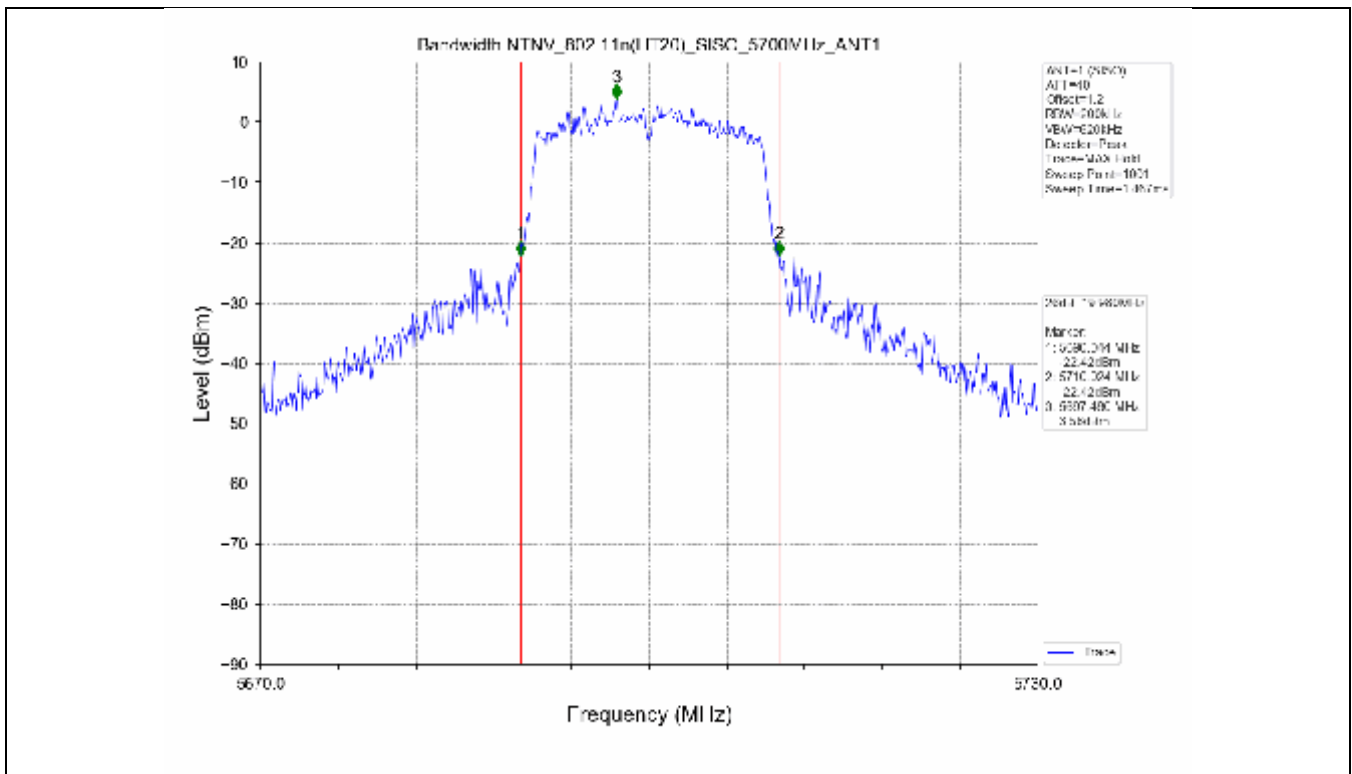

2.2 Test Graph - Emission Bandwidth

2.3 Test Graph - 99% Occupied Bandwidth

3. Maximum Conducted Output Power

**3.1 Test Result**

Test Mode	Frequency (MHz)	Tx Type	Measured Output Power (dBm)	Limit (dBm)	Verdict
			Ant 1		
802.11a	5180	SISO	13.71	≤23.98	PASS
	5200	SISO	13.78	≤23.98	PASS
	5240	SISO	13.70	≤23.98	PASS
	5260	SISO	13.63	≤23.98	PASS
	5300	SISO	13.50	≤23.93	PASS
	5320	SISO	13.50	≤23.82	PASS
	5500	SISO	13.62	≤23.90	PASS
	5580	SISO	13.75	≤23.86	PASS
	5600	SISO	13.56	≤23.95	PASS
	5700	SISO	13.23	≤23.98	PASS
	5745	SISO	13.13	≤30.00	PASS
	5785	SISO	13.03	≤30.00	PASS
802.11n(HT20)	5825	SISO	13.36	≤30.00	PASS
	5180	SISO	13.44	≤23.98	PASS
	5200	SISO	13.54	≤23.98	PASS
	5240	SISO	13.21	≤23.98	PASS
	5260	SISO	13.21	≤23.98	PASS
	5300	SISO	13.15	≤23.98	PASS
	5320	SISO	13.16	≤23.98	PASS
	5500	SISO	13.24	≤23.98	PASS
	5580	SISO	13.42	≤23.98	PASS
	5600	SISO	13.41	≤23.98	PASS
	5700	SISO	12.97	≤23.98	PASS
	5745	SISO	13.94	≤30.00	PASS
802.11n(HT40)	5785	SISO	13.85	≤30.00	PASS
	5825	SISO	14.07	≤30.00	PASS
	5190	SISO	13.18	≤23.98	PASS
	5230	SISO	13.21	≤23.98	PASS
	5270	SISO	12.91	≤23.98	PASS
	5310	SISO	12.89	≤23.98	PASS
	5510	SISO	13.17	≤23.98	PASS
	5550	SISO	13.27	≤23.98	PASS
	5590	SISO	13.30	≤23.98	PASS
	5670	SISO	12.80	≤23.98	PASS
	5755	SISO	13.56	≤30.00	PASS
	5795	SISO	13.89	≤30.00	PASS
802.11ac(VHT20)	5180	SISO	13.61	≤23.98	PASS
	5200	SISO	13.51	≤23.98	PASS
	5240	SISO	13.35	≤23.98	PASS
	5260	SISO	13.14	≤23.98	PASS
	5300	SISO	13.06	≤23.98	PASS
	5320	SISO	13.03	≤23.98	PASS
	5500	SISO	13.32	≤23.98	PASS
	5580	SISO	13.60	≤23.98	PASS
	5600	SISO	13.42	≤23.98	PASS
	5700	SISO	13.19	≤23.98	PASS
	5745	SISO	13.30	≤30.00	PASS
	5785	SISO	13.55	≤30.00	PASS
802.11ac(VHT40)	5825	SISO	13.70	≤30.00	PASS
	5190	SISO	13.78	≤23.98	PASS
	5230	SISO	13.47	≤23.98	PASS
	5270	SISO	13.58	≤23.98	PASS
	5310	SISO	13.49	≤23.98	PASS
	5510	SISO	13.37	≤23.98	PASS

### 3.2 Test Graph