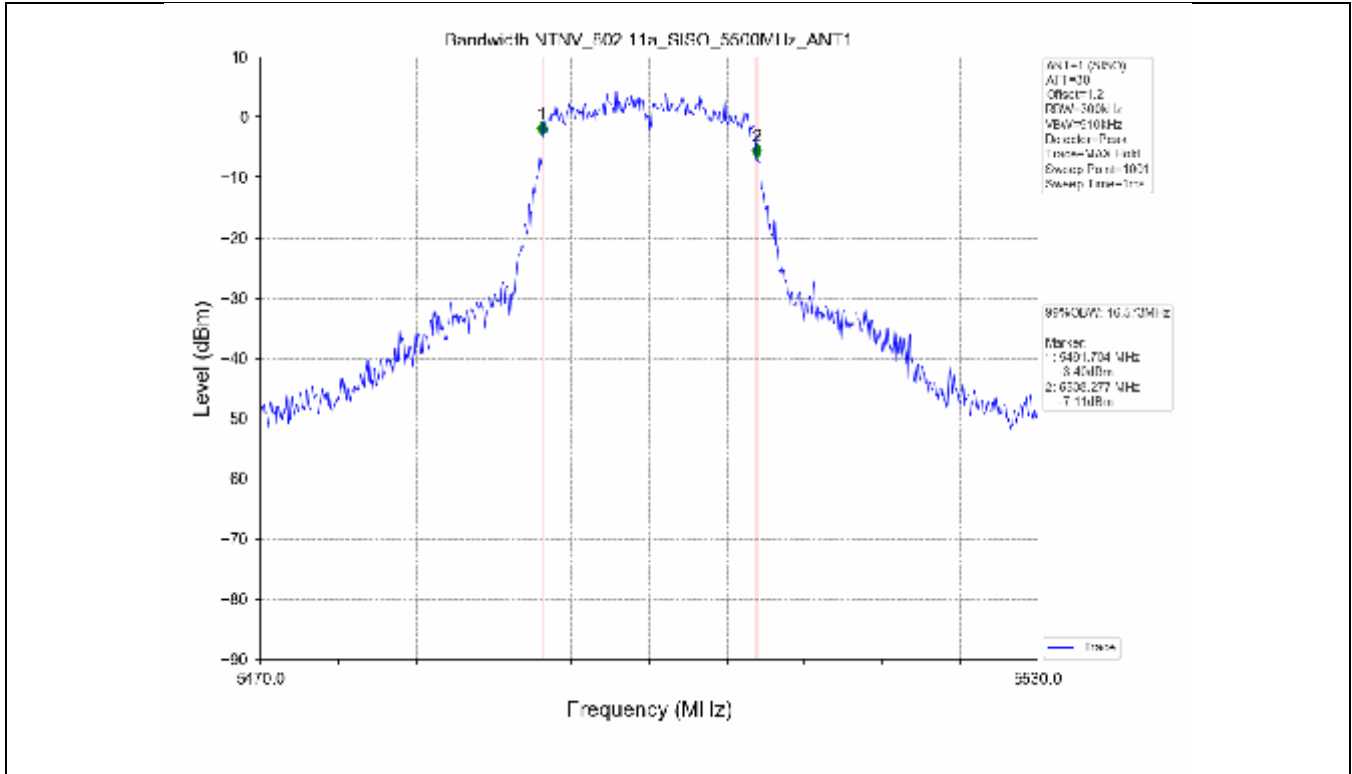

2.2 Test Graph - Emission Bandwidth

2.3 Test Graph - 99% Occupied Bandwidth

3. Maximum Conducted Output Power

**3.1 Test Result**

Test Mode	Frequency (MHz)	Tx Type	Measured Output Power (dBm)	Limit (dBm)	Verdict
			Ant 1		
802.11a	5180	SISO	13.71	≤23.98	PASS
	5200	SISO	13.78	≤23.98	PASS
	5240	SISO	13.70	≤23.98	PASS
	5260	SISO	13.63	≤23.98	PASS
	5300	SISO	13.50	≤23.93	PASS
	5320	SISO	13.50	≤23.82	PASS
	5500	SISO	13.62	≤23.90	PASS
	5580	SISO	13.75	≤23.86	PASS
	5600	SISO	13.56	≤23.95	PASS
	5700	SISO	13.23	≤23.98	PASS
	5745	SISO	13.13	≤30.00	PASS
	5785	SISO	13.03	≤30.00	PASS
802.11n(HT20)	5825	SISO	13.36	≤30.00	PASS
	5180	SISO	13.44	≤23.98	PASS
	5200	SISO	13.54	≤23.98	PASS
	5240	SISO	13.21	≤23.98	PASS
	5260	SISO	13.21	≤23.98	PASS
	5300	SISO	13.15	≤23.98	PASS
	5320	SISO	13.16	≤23.98	PASS
	5500	SISO	13.24	≤23.98	PASS
	5580	SISO	13.42	≤23.98	PASS
	5600	SISO	13.41	≤23.98	PASS
	5700	SISO	12.97	≤23.98	PASS
	5745	SISO	13.94	≤30.00	PASS
802.11n(HT40)	5785	SISO	13.85	≤30.00	PASS
	5825	SISO	14.07	≤30.00	PASS
	5190	SISO	13.18	≤23.98	PASS
	5230	SISO	13.21	≤23.98	PASS
	5270	SISO	12.91	≤23.98	PASS
	5310	SISO	12.89	≤23.98	PASS
	5510	SISO	13.17	≤23.98	PASS
	5550	SISO	13.27	≤23.98	PASS
	5590	SISO	13.30	≤23.98	PASS
	5670	SISO	12.80	≤23.98	PASS
	5755	SISO	13.56	≤30.00	PASS
	5795	SISO	13.89	≤30.00	PASS
802.11ac(VHT20)	5180	SISO	13.61	≤23.98	PASS
	5200	SISO	13.51	≤23.98	PASS
	5240	SISO	13.35	≤23.98	PASS
	5260	SISO	13.14	≤23.98	PASS
	5300	SISO	13.06	≤23.98	PASS
	5320	SISO	13.03	≤23.98	PASS
	5500	SISO	13.32	≤23.98	PASS
	5580	SISO	13.60	≤23.98	PASS
	5600	SISO	13.42	≤23.98	PASS
	5700	SISO	13.19	≤23.98	PASS
	5745	SISO	13.30	≤30.00	PASS
	5785	SISO	13.55	≤30.00	PASS
802.11ac(VHT40)	5825	SISO	13.70	≤30.00	PASS
	5190	SISO	13.78	≤23.98	PASS
	5230	SISO	13.47	≤23.98	PASS
	5270	SISO	13.58	≤23.98	PASS
	5310	SISO	13.49	≤23.98	PASS
	5510	SISO	13.37	≤23.98	PASS

### 3.2 Test Graph