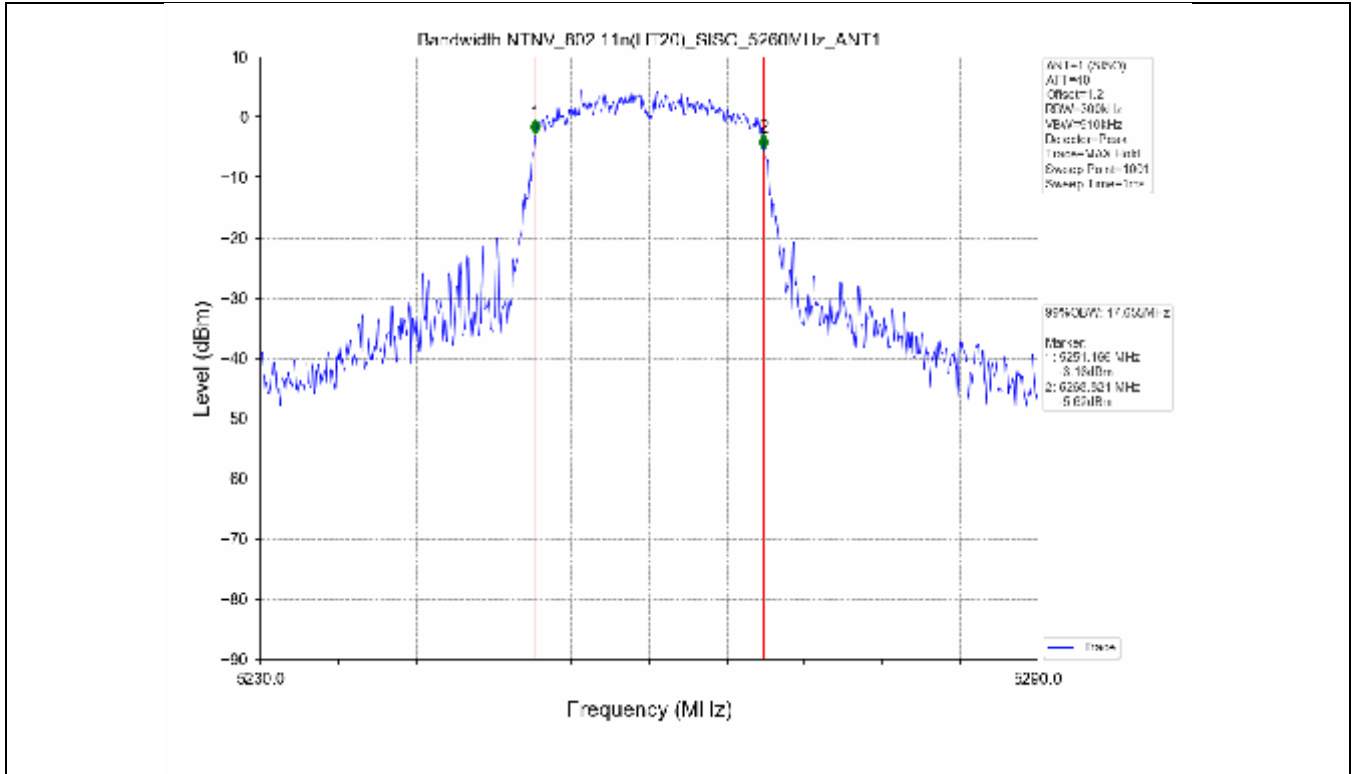

2.2 Test Graph - Emission Bandwidth

2.3 Test Graph - 99% Occupied Bandwidth

3. Maximum Conducted Output Power

**3.1 Test Result**

Test Mode	Frequency (MHz)	Tx Type	Measured Output Power (dBm)	Limit (dBm)	Verdict
			Ant 1		
802.11a	5180	SISO	13.71	≤23.98	PASS
	5200	SISO	13.78	≤23.98	PASS
	5240	SISO	13.70	≤23.98	PASS
	5260	SISO	13.63	≤23.98	PASS
	5300	SISO	13.50	≤23.93	PASS
	5320	SISO	13.50	≤23.82	PASS
	5500	SISO	13.62	≤23.90	PASS
	5580	SISO	13.75	≤23.86	PASS
	5600	SISO	13.56	≤23.95	PASS
	5700	SISO	13.23	≤23.98	PASS
	5745	SISO	13.13	≤30.00	PASS
	5785	SISO	13.03	≤30.00	PASS
802.11n(HT20)	5825	SISO	13.36	≤30.00	PASS
	5180	SISO	13.44	≤23.98	PASS
	5200	SISO	13.54	≤23.98	PASS
	5240	SISO	13.21	≤23.98	PASS
	5260	SISO	13.21	≤23.98	PASS
	5300	SISO	13.15	≤23.98	PASS
	5320	SISO	13.16	≤23.98	PASS
	5500	SISO	13.24	≤23.98	PASS
	5580	SISO	13.42	≤23.98	PASS
	5600	SISO	13.41	≤23.98	PASS
	5700	SISO	12.97	≤23.98	PASS
	5745	SISO	13.94	≤30.00	PASS
802.11n(HT40)	5785	SISO	13.85	≤30.00	PASS
	5825	SISO	14.07	≤30.00	PASS
	5190	SISO	13.18	≤23.98	PASS
	5230	SISO	13.21	≤23.98	PASS
	5270	SISO	12.91	≤23.98	PASS
	5310	SISO	12.89	≤23.98	PASS
	5510	SISO	13.17	≤23.98	PASS
	5550	SISO	13.27	≤23.98	PASS
	5590	SISO	13.30	≤23.98	PASS
	5670	SISO	12.80	≤23.98	PASS
	5755	SISO	13.56	≤30.00	PASS
	5795	SISO	13.89	≤30.00	PASS
802.11ac(VHT20)	5180	SISO	13.61	≤23.98	PASS
	5200	SISO	13.51	≤23.98	PASS
	5240	SISO	13.35	≤23.98	PASS
	5260	SISO	13.14	≤23.98	PASS
	5300	SISO	13.06	≤23.98	PASS
	5320	SISO	13.03	≤23.98	PASS
	5500	SISO	13.32	≤23.98	PASS
	5580	SISO	13.60	≤23.98	PASS
	5600	SISO	13.42	≤23.98	PASS
	5700	SISO	13.19	≤23.98	PASS
	5745	SISO	13.30	≤30.00	PASS
	5785	SISO	13.55	≤30.00	PASS
802.11ac(VHT40)	5825	SISO	13.70	≤30.00	PASS
	5190	SISO	13.78	≤23.98	PASS
	5230	SISO	13.47	≤23.98	PASS
	5270	SISO	13.58	≤23.98	PASS
	5310	SISO	13.49	≤23.98	PASS
	5510	SISO	13.37	≤23.98	PASS

### 3.2 Test Graph