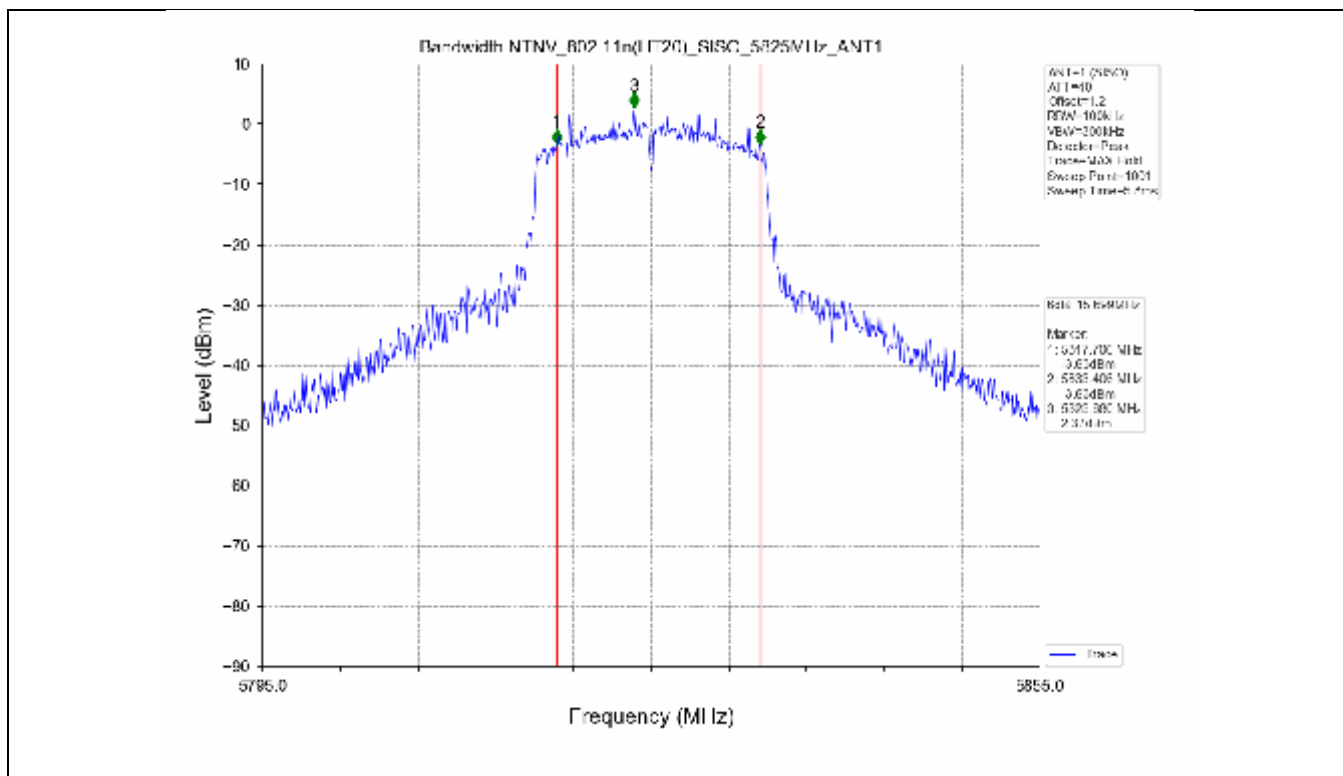

2.2 Test Graph - Emission Bandwidth

2.3 Test Graph - 99% Occupied Bandwidth

3. Maximum Conducted Output Power

**3.1 Test Result**

Test Mode	Frequency (MHz)	Tx Type	Measured Output Power (dBm)	Limit (dBm)	Verdict
			Ant 1		
802.11a	5180	SISO	13.71	≤23.98	PASS
	5200	SISO	13.78	≤23.98	PASS
	5240	SISO	13.70	≤23.98	PASS
	5260	SISO	13.63	≤23.98	PASS
	5300	SISO	13.50	≤23.93	PASS
	5320	SISO	13.50	≤23.82	PASS
	5500	SISO	13.62	≤23.90	PASS
	5580	SISO	13.75	≤23.86	PASS
	5600	SISO	13.56	≤23.95	PASS
	5700	SISO	13.23	≤23.98	PASS
	5745	SISO	13.13	≤30.00	PASS
	5785	SISO	13.03	≤30.00	PASS
802.11n(HT20)	5825	SISO	13.36	≤30.00	PASS
	5180	SISO	13.44	≤23.98	PASS
	5200	SISO	13.54	≤23.98	PASS
	5240	SISO	13.21	≤23.98	PASS
	5260	SISO	13.21	≤23.98	PASS
	5300	SISO	13.15	≤23.98	PASS
	5320	SISO	13.16	≤23.98	PASS
	5500	SISO	13.24	≤23.98	PASS
	5580	SISO	13.42	≤23.98	PASS
	5600	SISO	13.41	≤23.98	PASS
	5700	SISO	12.97	≤23.98	PASS
	5745	SISO	13.94	≤30.00	PASS
802.11n(HT40)	5785	SISO	13.85	≤30.00	PASS
	5825	SISO	14.07	≤30.00	PASS
	5190	SISO	13.18	≤23.98	PASS
	5230	SISO	13.21	≤23.98	PASS
	5270	SISO	12.91	≤23.98	PASS
	5310	SISO	12.89	≤23.98	PASS
	5510	SISO	13.17	≤23.98	PASS
	5550	SISO	13.27	≤23.98	PASS
	5590	SISO	13.30	≤23.98	PASS
	5670	SISO	12.80	≤23.98	PASS
	5755	SISO	13.56	≤30.00	PASS
	5795	SISO	13.89	≤30.00	PASS
802.11ac(VHT20)	5180	SISO	13.61	≤23.98	PASS
	5200	SISO	13.51	≤23.98	PASS
	5240	SISO	13.35	≤23.98	PASS
	5260	SISO	13.14	≤23.98	PASS
	5300	SISO	13.06	≤23.98	PASS
	5320	SISO	13.03	≤23.98	PASS
	5500	SISO	13.32	≤23.98	PASS
	5580	SISO	13.60	≤23.98	PASS
	5600	SISO	13.42	≤23.98	PASS
	5700	SISO	13.19	≤23.98	PASS
	5745	SISO	13.30	≤30.00	PASS
	5785	SISO	13.55	≤30.00	PASS
802.11ac(VHT40)	5825	SISO	13.70	≤30.00	PASS
	5190	SISO	13.78	≤23.98	PASS
	5230	SISO	13.47	≤23.98	PASS
	5270	SISO	13.58	≤23.98	PASS
	5310	SISO	13.49	≤23.98	PASS
	5510	SISO	13.37	≤23.98	PASS

### 3.2 Test Graph