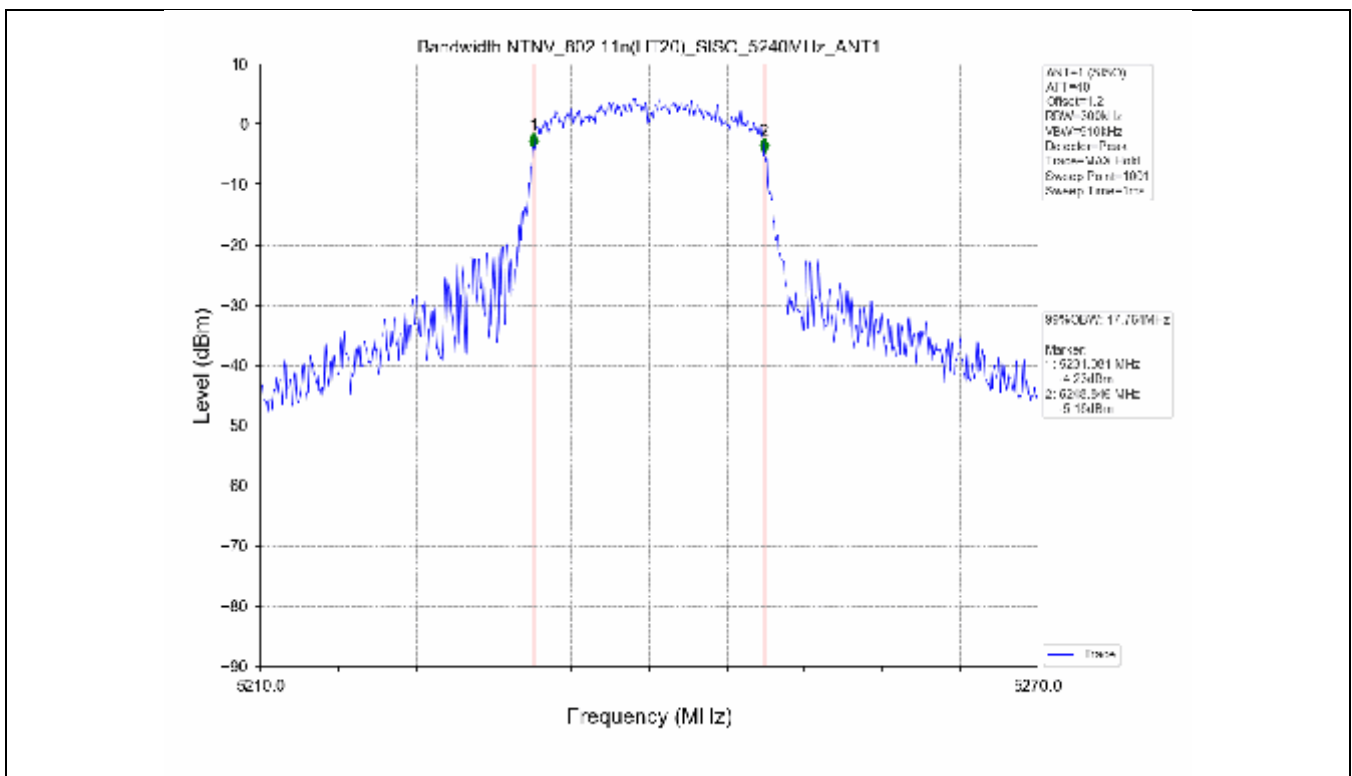

2.2 Test Graph - Emission Bandwidth

2.3 Test Graph - 99% Occupied Bandwidth

3. Maximum Conducted Output Power

**3.1 Test Result**

Test Mode	Frequency (MHz)	Tx Type	Measured Output Power (dBm)	Limit (dBm)	Verdict
			Ant 1		
802.11a	5180	SISO	13.71	≤23.98	PASS
	5200	SISO	13.78	≤23.98	PASS
	5240	SISO	13.70	≤23.98	PASS
	5260	SISO	13.63	≤23.98	PASS
	5300	SISO	13.50	≤23.93	PASS
	5320	SISO	13.50	≤23.82	PASS
	5500	SISO	13.62	≤23.90	PASS
	5580	SISO	13.75	≤23.86	PASS
	5600	SISO	13.56	≤23.95	PASS
	5700	SISO	13.23	≤23.98	PASS
	5745	SISO	13.13	≤30.00	PASS
	5785	SISO	13.03	≤30.00	PASS
802.11n(HT20)	5825	SISO	13.36	≤30.00	PASS
	5180	SISO	13.44	≤23.98	PASS
	5200	SISO	13.54	≤23.98	PASS
	5240	SISO	13.21	≤23.98	PASS
	5260	SISO	13.21	≤23.98	PASS
	5300	SISO	13.15	≤23.98	PASS
	5320	SISO	13.16	≤23.98	PASS
	5500	SISO	13.24	≤23.98	PASS
	5580	SISO	13.42	≤23.98	PASS
	5600	SISO	13.41	≤23.98	PASS
	5700	SISO	12.97	≤23.98	PASS
	5745	SISO	13.94	≤30.00	PASS
802.11n(HT40)	5785	SISO	13.85	≤30.00	PASS
	5825	SISO	14.07	≤30.00	PASS
	5190	SISO	13.18	≤23.98	PASS
	5230	SISO	13.21	≤23.98	PASS
	5270	SISO	12.91	≤23.98	PASS
	5310	SISO	12.89	≤23.98	PASS
	5510	SISO	13.17	≤23.98	PASS
	5550	SISO	13.27	≤23.98	PASS
	5590	SISO	13.30	≤23.98	PASS
	5670	SISO	12.80	≤23.98	PASS
	5755	SISO	13.56	≤30.00	PASS
	5795	SISO	13.89	≤30.00	PASS
802.11ac(VHT20)	5180	SISO	13.61	≤23.98	PASS
	5200	SISO	13.51	≤23.98	PASS
	5240	SISO	13.35	≤23.98	PASS
	5260	SISO	13.14	≤23.98	PASS
	5300	SISO	13.06	≤23.98	PASS
	5320	SISO	13.03	≤23.98	PASS
	5500	SISO	13.32	≤23.98	PASS
	5580	SISO	13.60	≤23.98	PASS
	5600	SISO	13.42	≤23.98	PASS
	5700	SISO	13.19	≤23.98	PASS
	5745	SISO	13.30	≤30.00	PASS
	5785	SISO	13.55	≤30.00	PASS
802.11ac(VHT40)	5825	SISO	13.70	≤30.00	PASS
	5190	SISO	13.78	≤23.98	PASS
	5230	SISO	13.47	≤23.98	PASS
	5270	SISO	13.58	≤23.98	PASS
	5310	SISO	13.49	≤23.98	PASS
	5510	SISO	13.37	≤23.98	PASS

### 3.2 Test Graph