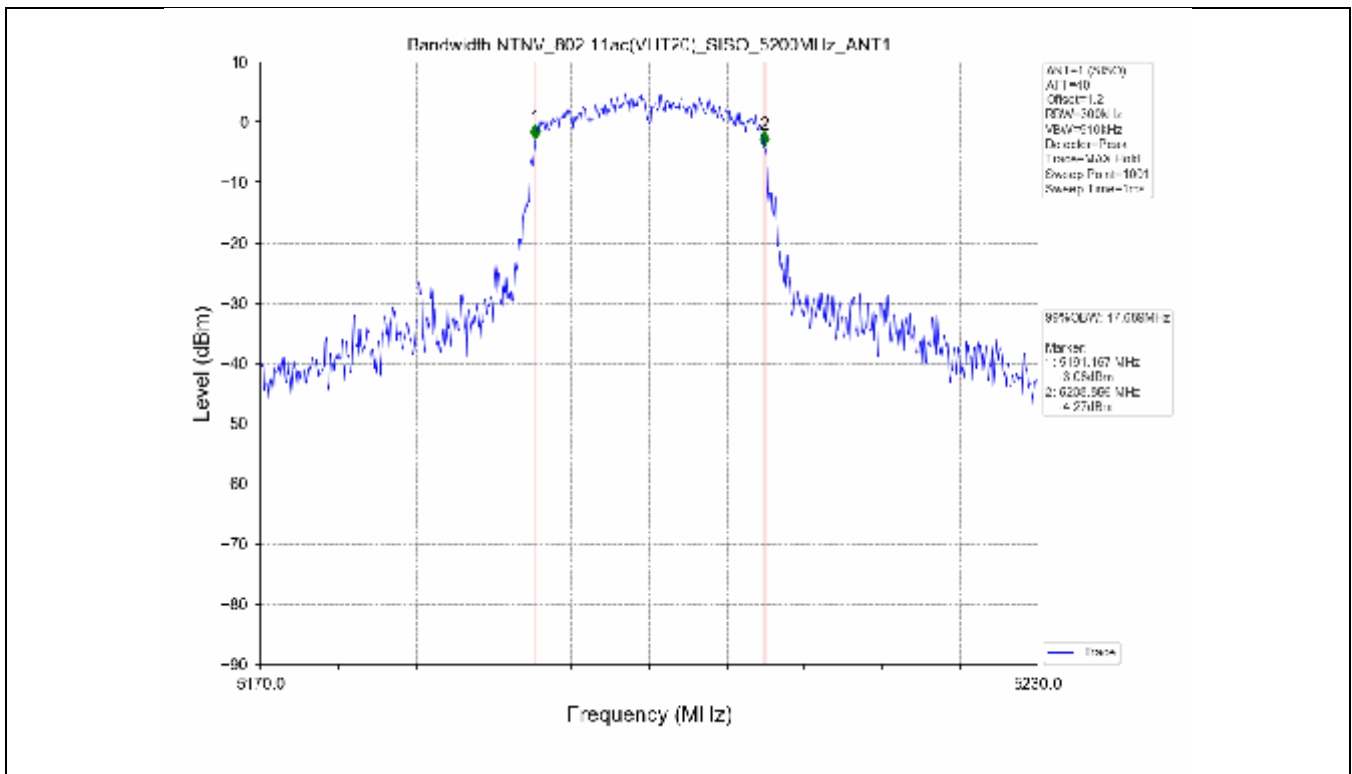

2.2 Test Graph - Emission Bandwidth

2.3 Test Graph - 99% Occupied Bandwidth

3. Maximum Conducted Output Power

**3.1 Test Result**

Test Mode	Frequency (MHz)	Tx Type	Measured Output Power (dBm)	Limit (dBm)	Verdict
			Ant 1		
802.11a	5180	SISO	13.71	≤23.98	PASS
	5200	SISO	13.78	≤23.98	PASS
	5240	SISO	13.70	≤23.98	PASS
	5260	SISO	13.63	≤23.98	PASS
	5300	SISO	13.50	≤23.93	PASS
	5320	SISO	13.50	≤23.82	PASS
	5500	SISO	13.62	≤23.90	PASS
	5580	SISO	13.75	≤23.86	PASS
	5600	SISO	13.56	≤23.95	PASS
	5700	SISO	13.23	≤23.98	PASS
	5745	SISO	13.13	≤30.00	PASS
	5785	SISO	13.03	≤30.00	PASS
802.11n(HT20)	5825	SISO	13.36	≤30.00	PASS
	5180	SISO	13.44	≤23.98	PASS
	5200	SISO	13.54	≤23.98	PASS
	5240	SISO	13.21	≤23.98	PASS
	5260	SISO	13.21	≤23.98	PASS
	5300	SISO	13.15	≤23.98	PASS
	5320	SISO	13.16	≤23.98	PASS
	5500	SISO	13.24	≤23.98	PASS
	5580	SISO	13.42	≤23.98	PASS
	5600	SISO	13.41	≤23.98	PASS
	5700	SISO	12.97	≤23.98	PASS
	5745	SISO	13.94	≤30.00	PASS
802.11n(HT40)	5785	SISO	13.85	≤30.00	PASS
	5825	SISO	14.07	≤30.00	PASS
	5190	SISO	13.18	≤23.98	PASS
	5230	SISO	13.21	≤23.98	PASS
	5270	SISO	12.91	≤23.98	PASS
	5310	SISO	12.89	≤23.98	PASS
	5510	SISO	13.17	≤23.98	PASS
	5550	SISO	13.27	≤23.98	PASS
	5590	SISO	13.30	≤23.98	PASS
	5670	SISO	12.80	≤23.98	PASS
	5755	SISO	13.56	≤30.00	PASS
	5795	SISO	13.89	≤30.00	PASS
802.11ac(VHT20)	5180	SISO	13.61	≤23.98	PASS
	5200	SISO	13.51	≤23.98	PASS
	5240	SISO	13.35	≤23.98	PASS
	5260	SISO	13.14	≤23.98	PASS
	5300	SISO	13.06	≤23.98	PASS
	5320	SISO	13.03	≤23.98	PASS
	5500	SISO	13.32	≤23.98	PASS
	5580	SISO	13.60	≤23.98	PASS
	5600	SISO	13.42	≤23.98	PASS
	5700	SISO	13.19	≤23.98	PASS
	5745	SISO	13.30	≤30.00	PASS
	5785	SISO	13.55	≤30.00	PASS
802.11ac(VHT40)	5825	SISO	13.70	≤30.00	PASS
	5190	SISO	13.78	≤23.98	PASS
	5230	SISO	13.47	≤23.98	PASS
	5270	SISO	13.58	≤23.98	PASS
	5310	SISO	13.49	≤23.98	PASS
	5510	SISO	13.37	≤23.98	PASS

### 3.2 Test Graph