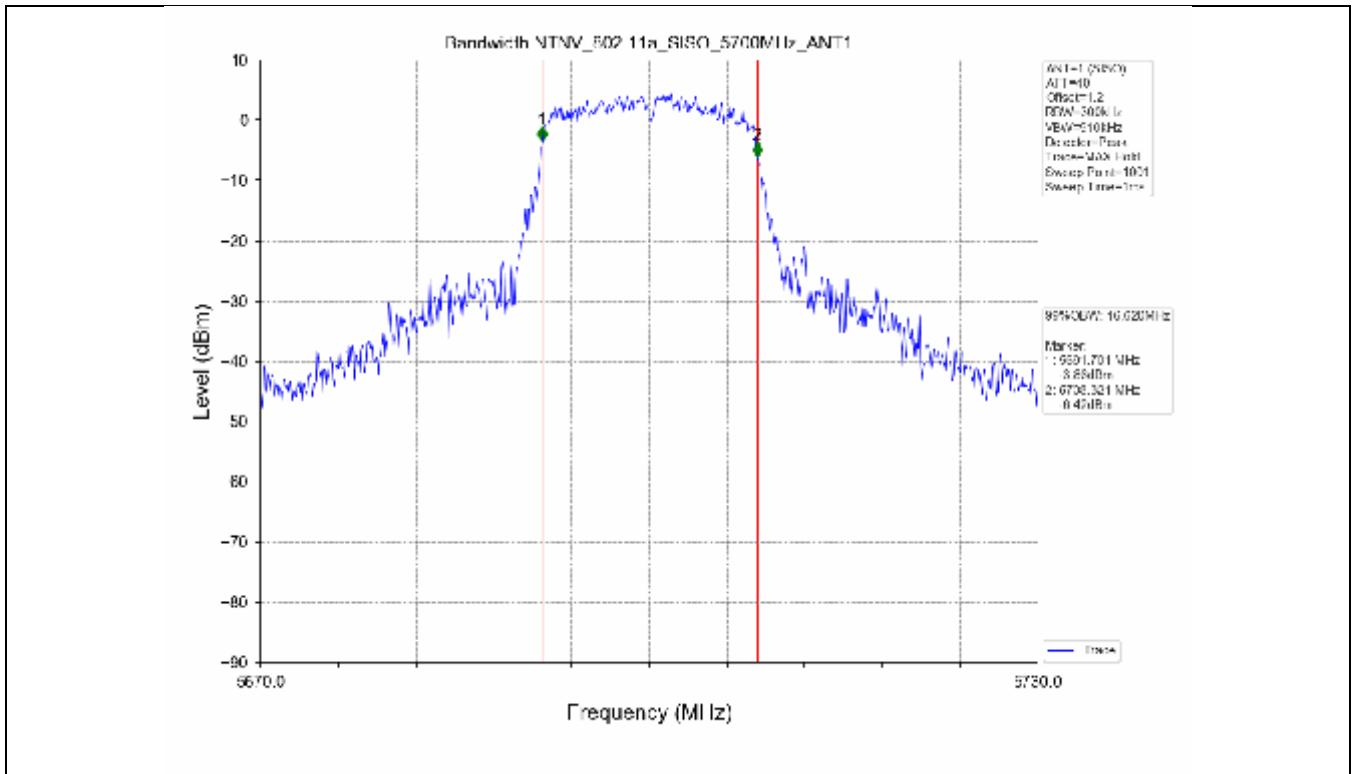

2.2 Test Graph - Emission Bandwidth

2.3 Test Graph - 99% Occupied Bandwidth

3. Maximum Conducted Output Power

**3.1 Test Result**

Test Mode	Frequency (MHz)	Tx Type	Measured Output Power (dBm)	Limit (dBm)	Verdict
			Ant 1		
802.11a	5180	SISO	13.71	≤23.98	PASS
	5200	SISO	13.78	≤23.98	PASS
	5240	SISO	13.70	≤23.98	PASS
	5260	SISO	13.63	≤23.98	PASS
	5300	SISO	13.50	≤23.93	PASS
	5320	SISO	13.50	≤23.82	PASS
	5500	SISO	13.62	≤23.90	PASS
	5580	SISO	13.75	≤23.86	PASS
	5600	SISO	13.56	≤23.95	PASS
	5700	SISO	13.23	≤23.98	PASS
	5745	SISO	13.13	≤30.00	PASS
	5785	SISO	13.03	≤30.00	PASS
802.11n(HT20)	5825	SISO	13.36	≤30.00	PASS
	5180	SISO	13.44	≤23.98	PASS
	5200	SISO	13.54	≤23.98	PASS
	5240	SISO	13.21	≤23.98	PASS
	5260	SISO	13.21	≤23.98	PASS
	5300	SISO	13.15	≤23.98	PASS
	5320	SISO	13.16	≤23.98	PASS
	5500	SISO	13.24	≤23.98	PASS
	5580	SISO	13.42	≤23.98	PASS
	5600	SISO	13.41	≤23.98	PASS
	5700	SISO	12.97	≤23.98	PASS
	5745	SISO	13.94	≤30.00	PASS
802.11n(HT40)	5785	SISO	13.85	≤30.00	PASS
	5825	SISO	14.07	≤30.00	PASS
	5190	SISO	13.18	≤23.98	PASS
	5230	SISO	13.21	≤23.98	PASS
	5270	SISO	12.91	≤23.98	PASS
	5310	SISO	12.89	≤23.98	PASS
	5510	SISO	13.17	≤23.98	PASS
	5550	SISO	13.27	≤23.98	PASS
	5590	SISO	13.30	≤23.98	PASS
	5670	SISO	12.80	≤23.98	PASS
	5755	SISO	13.56	≤30.00	PASS
	5795	SISO	13.89	≤30.00	PASS
802.11ac(VHT20)	5180	SISO	13.61	≤23.98	PASS
	5200	SISO	13.51	≤23.98	PASS
	5240	SISO	13.35	≤23.98	PASS
	5260	SISO	13.14	≤23.98	PASS
	5300	SISO	13.06	≤23.98	PASS
	5320	SISO	13.03	≤23.98	PASS
	5500	SISO	13.32	≤23.98	PASS
	5580	SISO	13.60	≤23.98	PASS
	5600	SISO	13.42	≤23.98	PASS
	5700	SISO	13.19	≤23.98	PASS
	5745	SISO	13.30	≤30.00	PASS
	5785	SISO	13.55	≤30.00	PASS
802.11ac(VHT40)	5825	SISO	13.70	≤30.00	PASS
	5190	SISO	13.78	≤23.98	PASS
	5230	SISO	13.47	≤23.98	PASS
	5270	SISO	13.58	≤23.98	PASS
	5310	SISO	13.49	≤23.98	PASS
	5510	SISO	13.37	≤23.98	PASS

### 3.2 Test Graph