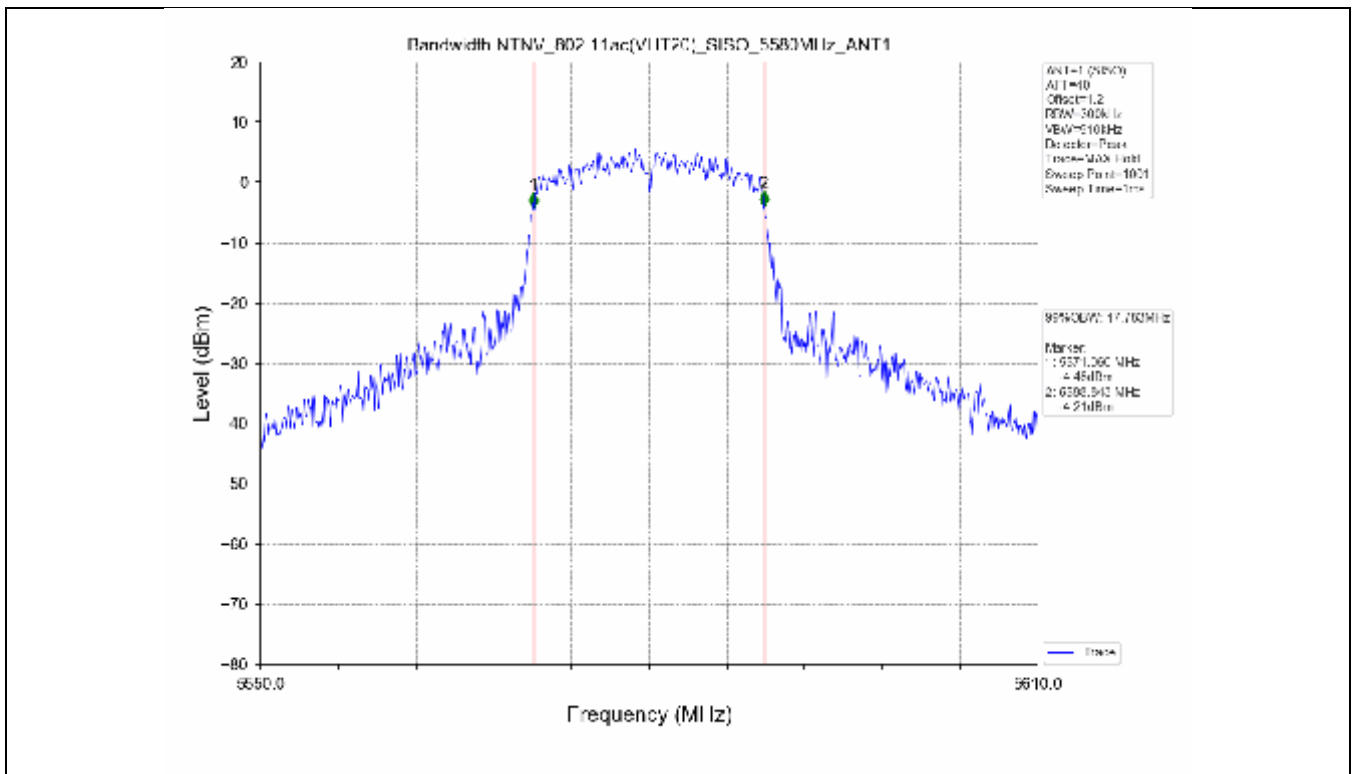

2.2 Test Graph - Emission Bandwidth

2.3 Test Graph - 99% Occupied Bandwidth

3. Maximum Conducted Output Power

**3.1 Test Result**

Test Mode	Frequency (MHz)	Tx Type	Measured Output Power (dBm)	Limit (dBm)	Verdict
			Ant 1		
802.11a	5180	SISO	13.71	≤23.98	PASS
	5200	SISO	13.78	≤23.98	PASS
	5240	SISO	13.70	≤23.98	PASS
	5260	SISO	13.63	≤23.98	PASS
	5300	SISO	13.50	≤23.93	PASS
	5320	SISO	13.50	≤23.82	PASS
	5500	SISO	13.62	≤23.90	PASS
	5580	SISO	13.75	≤23.86	PASS
	5600	SISO	13.56	≤23.95	PASS
	5700	SISO	13.23	≤23.98	PASS
	5745	SISO	13.13	≤30.00	PASS
	5785	SISO	13.03	≤30.00	PASS
802.11n(HT20)	5825	SISO	13.36	≤30.00	PASS
	5180	SISO	13.44	≤23.98	PASS
	5200	SISO	13.54	≤23.98	PASS
	5240	SISO	13.21	≤23.98	PASS
	5260	SISO	13.21	≤23.98	PASS
	5300	SISO	13.15	≤23.98	PASS
	5320	SISO	13.16	≤23.98	PASS
	5500	SISO	13.24	≤23.98	PASS
	5580	SISO	13.42	≤23.98	PASS
	5600	SISO	13.41	≤23.98	PASS
	5700	SISO	12.97	≤23.98	PASS
	5745	SISO	13.94	≤30.00	PASS
802.11n(HT40)	5785	SISO	13.85	≤30.00	PASS
	5825	SISO	14.07	≤30.00	PASS
	5190	SISO	13.18	≤23.98	PASS
	5230	SISO	13.21	≤23.98	PASS
	5270	SISO	12.91	≤23.98	PASS
	5310	SISO	12.89	≤23.98	PASS
	5510	SISO	13.17	≤23.98	PASS
	5550	SISO	13.27	≤23.98	PASS
	5590	SISO	13.30	≤23.98	PASS
	5670	SISO	12.80	≤23.98	PASS
	5755	SISO	13.56	≤30.00	PASS
	5795	SISO	13.89	≤30.00	PASS
802.11ac(VHT20)	5180	SISO	13.61	≤23.98	PASS
	5200	SISO	13.51	≤23.98	PASS
	5240	SISO	13.35	≤23.98	PASS
	5260	SISO	13.14	≤23.98	PASS
	5300	SISO	13.06	≤23.98	PASS
	5320	SISO	13.03	≤23.98	PASS
	5500	SISO	13.32	≤23.98	PASS
	5580	SISO	13.60	≤23.98	PASS
	5600	SISO	13.42	≤23.98	PASS
	5700	SISO	13.19	≤23.98	PASS
	5745	SISO	13.30	≤30.00	PASS
	5785	SISO	13.55	≤30.00	PASS
802.11ac(VHT40)	5825	SISO	13.70	≤30.00	PASS
	5190	SISO	13.78	≤23.98	PASS
	5230	SISO	13.47	≤23.98	PASS
	5270	SISO	13.58	≤23.98	PASS
	5310	SISO	13.49	≤23.98	PASS
	5510	SISO	13.37	≤23.98	PASS

### 3.2 Test Graph