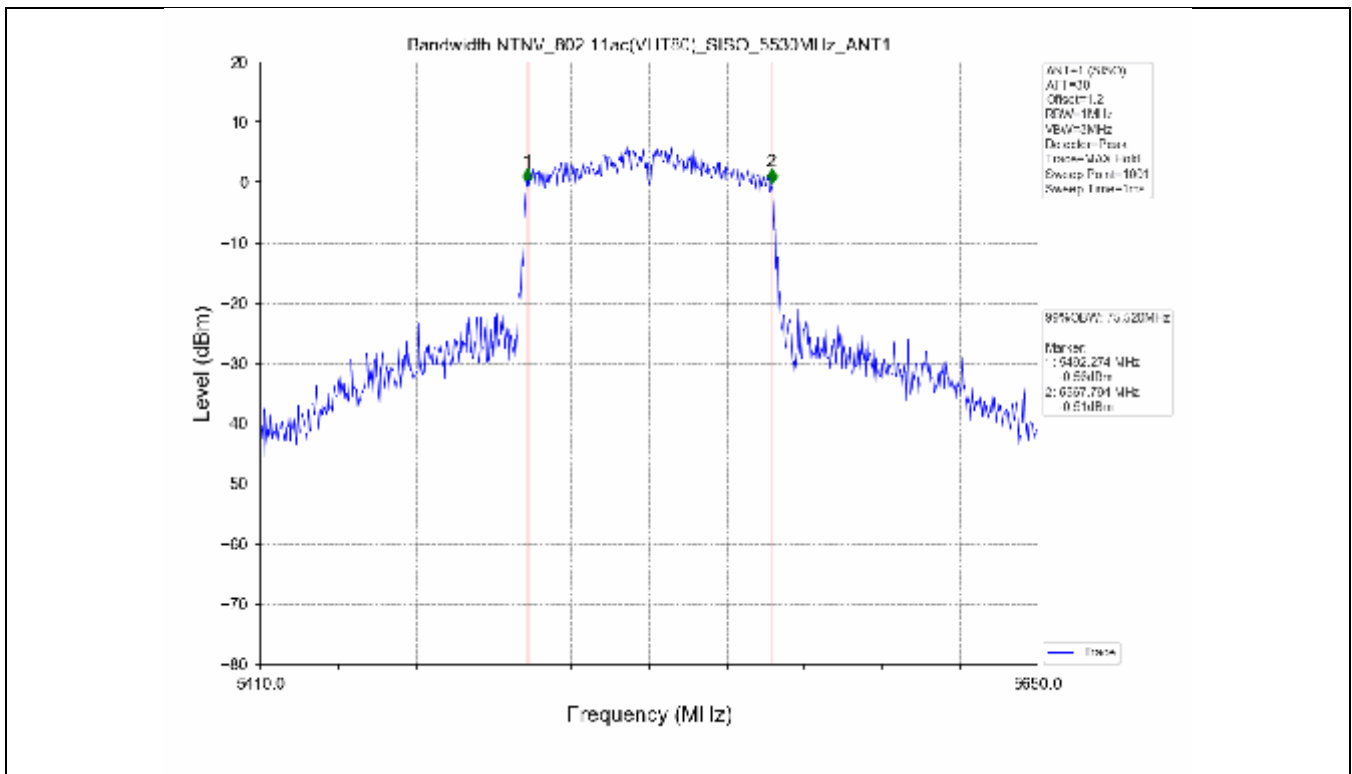

2.2 Test Graph - Emission Bandwidth

2.3 Test Graph - 99% Occupied Bandwidth

3. Maximum Conducted Output Power

**3.1 Test Result**

Test Mode	Frequency (MHz)	Tx Type	Measured Output Power (dBm)	Limit (dBm)	Verdict
			Ant 1		
802.11a	5180	SISO	13.71	≤23.98	PASS
	5200	SISO	13.78	≤23.98	PASS
	5240	SISO	13.70	≤23.98	PASS
	5260	SISO	13.63	≤23.98	PASS
	5300	SISO	13.50	≤23.93	PASS
	5320	SISO	13.50	≤23.82	PASS
	5500	SISO	13.62	≤23.90	PASS
	5580	SISO	13.75	≤23.86	PASS
	5600	SISO	13.56	≤23.95	PASS
	5700	SISO	13.23	≤23.98	PASS
	5745	SISO	13.13	≤30.00	PASS
	5785	SISO	13.03	≤30.00	PASS
802.11n(HT20)	5825	SISO	13.36	≤30.00	PASS
	5180	SISO	13.44	≤23.98	PASS
	5200	SISO	13.54	≤23.98	PASS
	5240	SISO	13.21	≤23.98	PASS
	5260	SISO	13.21	≤23.98	PASS
	5300	SISO	13.15	≤23.98	PASS
	5320	SISO	13.16	≤23.98	PASS
	5500	SISO	13.24	≤23.98	PASS
	5580	SISO	13.42	≤23.98	PASS
	5600	SISO	13.41	≤23.98	PASS
	5700	SISO	12.97	≤23.98	PASS
	5745	SISO	13.94	≤30.00	PASS
802.11n(HT40)	5785	SISO	13.85	≤30.00	PASS
	5825	SISO	14.07	≤30.00	PASS
	5190	SISO	13.18	≤23.98	PASS
	5230	SISO	13.21	≤23.98	PASS
	5270	SISO	12.91	≤23.98	PASS
	5310	SISO	12.89	≤23.98	PASS
	5510	SISO	13.17	≤23.98	PASS
	5550	SISO	13.27	≤23.98	PASS
	5590	SISO	13.30	≤23.98	PASS
	5670	SISO	12.80	≤23.98	PASS
	5755	SISO	13.56	≤30.00	PASS
	5795	SISO	13.89	≤30.00	PASS
802.11ac(VHT20)	5180	SISO	13.61	≤23.98	PASS
	5200	SISO	13.51	≤23.98	PASS
	5240	SISO	13.35	≤23.98	PASS
	5260	SISO	13.14	≤23.98	PASS
	5300	SISO	13.06	≤23.98	PASS
	5320	SISO	13.03	≤23.98	PASS
	5500	SISO	13.32	≤23.98	PASS
	5580	SISO	13.60	≤23.98	PASS
	5600	SISO	13.42	≤23.98	PASS
	5700	SISO	13.19	≤23.98	PASS
	5745	SISO	13.30	≤30.00	PASS
	5785	SISO	13.55	≤30.00	PASS
802.11ac(VHT40)	5825	SISO	13.70	≤30.00	PASS
	5190	SISO	13.78	≤23.98	PASS
	5230	SISO	13.47	≤23.98	PASS
	5270	SISO	13.58	≤23.98	PASS
	5310	SISO	13.49	≤23.98	PASS
	5510	SISO	13.37	≤23.98	PASS

### 3.2 Test Graph