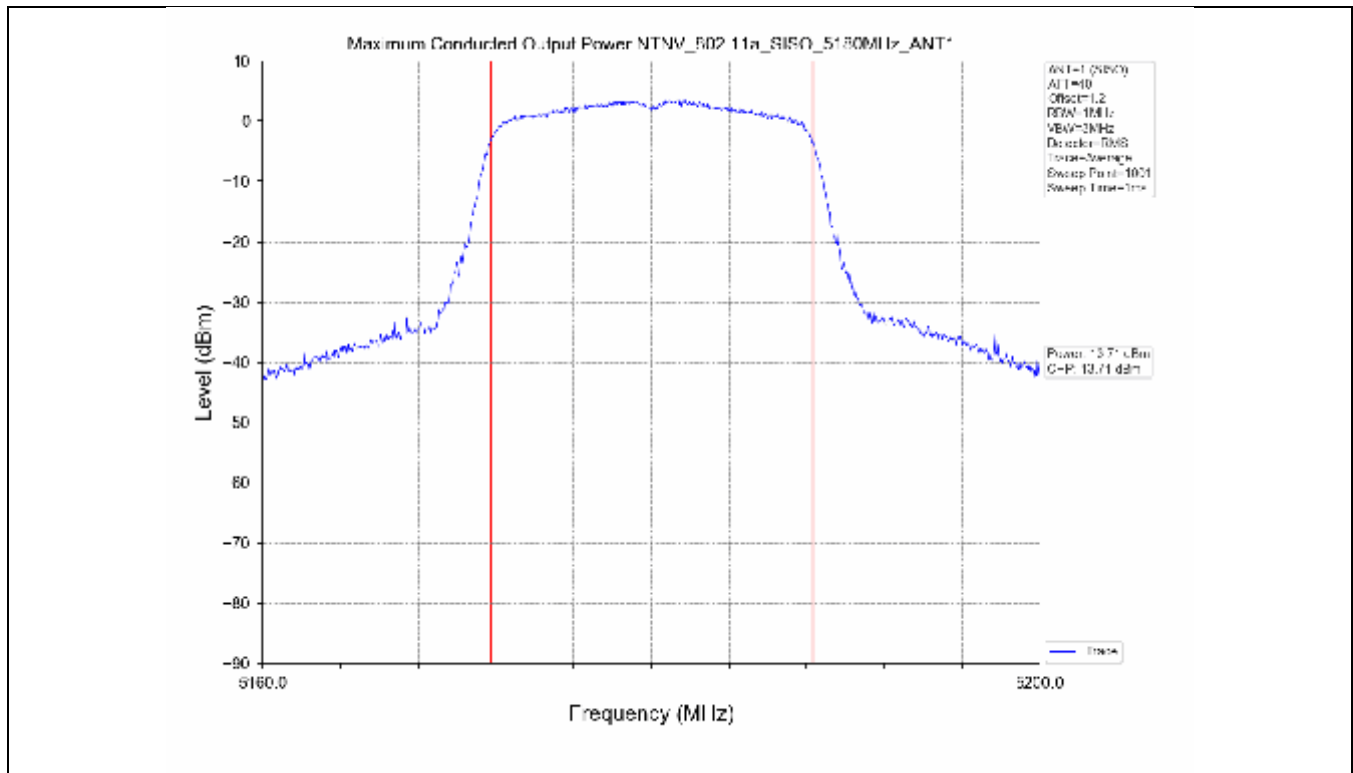

2.2 Test Graph - Emission Bandwidth

2.3 Test Graph - 99% Occupied Bandwidth

3. Maximum Conducted Output Power

**3.1 Test Result**

Test Mode	Frequency (MHz)	Tx Type	Measured Output Power (dBm)	Limit (dBm)	Verdict
			Ant 1		
802.11a	5180	SISO	13.71	≤23.98	PASS
	5200	SISO	13.78	≤23.98	PASS
	5240	SISO	13.70	≤23.98	PASS
	5260	SISO	13.63	≤23.98	PASS
	5300	SISO	13.50	≤23.93	PASS
	5320	SISO	13.50	≤23.82	PASS
	5500	SISO	13.62	≤23.90	PASS
	5580	SISO	13.75	≤23.86	PASS
	5600	SISO	13.56	≤23.95	PASS
	5700	SISO	13.23	≤23.98	PASS
	5745	SISO	13.13	≤30.00	PASS
	5785	SISO	13.03	≤30.00	PASS
802.11n(HT20)	5825	SISO	13.36	≤30.00	PASS
	5180	SISO	13.44	≤23.98	PASS
	5200	SISO	13.54	≤23.98	PASS
	5240	SISO	13.21	≤23.98	PASS
	5260	SISO	13.21	≤23.98	PASS
	5300	SISO	13.15	≤23.98	PASS
	5320	SISO	13.16	≤23.98	PASS
	5500	SISO	13.24	≤23.98	PASS
	5580	SISO	13.42	≤23.98	PASS
	5600	SISO	13.41	≤23.98	PASS
	5700	SISO	12.97	≤23.98	PASS
	5745	SISO	13.94	≤30.00	PASS
802.11n(HT40)	5785	SISO	13.85	≤30.00	PASS
	5825	SISO	14.07	≤30.00	PASS
	5190	SISO	13.18	≤23.98	PASS
	5230	SISO	13.21	≤23.98	PASS
	5270	SISO	12.91	≤23.98	PASS
	5310	SISO	12.89	≤23.98	PASS
	5510	SISO	13.17	≤23.98	PASS
	5550	SISO	13.27	≤23.98	PASS
	5590	SISO	13.30	≤23.98	PASS
	5670	SISO	12.80	≤23.98	PASS
	5755	SISO	13.56	≤30.00	PASS
	5795	SISO	13.89	≤30.00	PASS
802.11ac(VHT20)	5180	SISO	13.61	≤23.98	PASS
	5200	SISO	13.51	≤23.98	PASS
	5240	SISO	13.35	≤23.98	PASS
	5260	SISO	13.14	≤23.98	PASS
	5300	SISO	13.06	≤23.98	PASS
	5320	SISO	13.03	≤23.98	PASS
	5500	SISO	13.32	≤23.98	PASS
	5580	SISO	13.60	≤23.98	PASS
	5600	SISO	13.42	≤23.98	PASS
	5700	SISO	13.19	≤23.98	PASS
	5745	SISO	13.30	≤30.00	PASS
	5785	SISO	13.55	≤30.00	PASS
802.11ac(VHT40)	5825	SISO	13.70	≤30.00	PASS
	5190	SISO	13.78	≤23.98	PASS
	5230	SISO	13.47	≤23.98	PASS
	5270	SISO	13.58	≤23.98	PASS
	5310	SISO	13.49	≤23.98	PASS
	5510	SISO	13.37	≤23.98	PASS

### 3.2 Test Graph