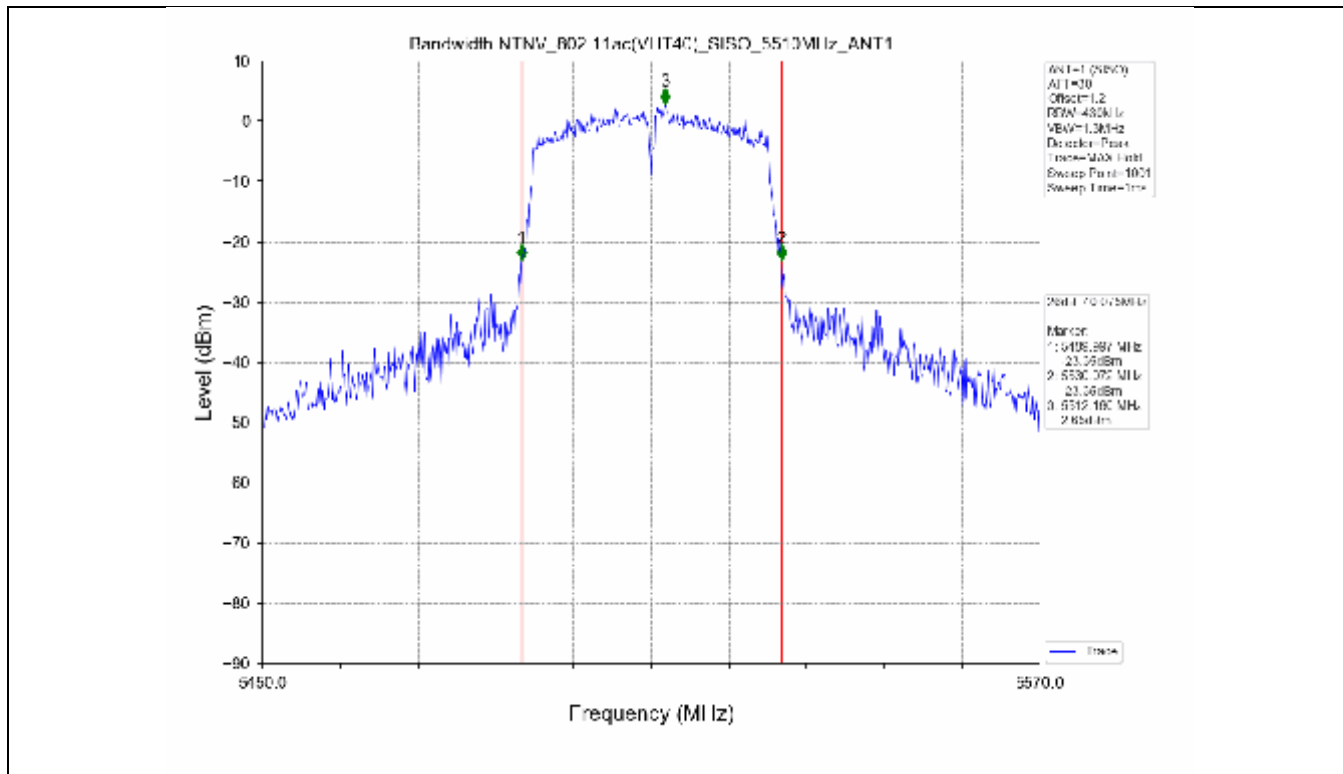

2.2 Test Graph - Emission Bandwidth

2.3 Test Graph - 99% Occupied Bandwidth

3. Maximum Conducted Output Power

**3.1 Test Result**

Test Mode	Frequency (MHz)	Tx Type	Measured Output Power (dBm)	Limit (dBm)	Verdict
			Ant 1		
802.11a	5180	SISO	13.71	≤23.98	PASS
	5200	SISO	13.78	≤23.98	PASS
	5240	SISO	13.70	≤23.98	PASS
	5260	SISO	13.63	≤23.98	PASS
	5300	SISO	13.50	≤23.93	PASS
	5320	SISO	13.50	≤23.82	PASS
	5500	SISO	13.62	≤23.90	PASS
	5580	SISO	13.75	≤23.86	PASS
	5600	SISO	13.56	≤23.95	PASS
	5700	SISO	13.23	≤23.98	PASS
	5745	SISO	13.13	≤30.00	PASS
	5785	SISO	13.03	≤30.00	PASS
802.11n(HT20)	5825	SISO	13.36	≤30.00	PASS
	5180	SISO	13.44	≤23.98	PASS
	5200	SISO	13.54	≤23.98	PASS
	5240	SISO	13.21	≤23.98	PASS
	5260	SISO	13.21	≤23.98	PASS
	5300	SISO	13.15	≤23.98	PASS
	5320	SISO	13.16	≤23.98	PASS
	5500	SISO	13.24	≤23.98	PASS
	5580	SISO	13.42	≤23.98	PASS
	5600	SISO	13.41	≤23.98	PASS
	5700	SISO	12.97	≤23.98	PASS
	5745	SISO	13.94	≤30.00	PASS
802.11n(HT40)	5785	SISO	13.85	≤30.00	PASS
	5825	SISO	14.07	≤30.00	PASS
	5190	SISO	13.18	≤23.98	PASS
	5230	SISO	13.21	≤23.98	PASS
	5270	SISO	12.91	≤23.98	PASS
	5310	SISO	12.89	≤23.98	PASS
	5510	SISO	13.17	≤23.98	PASS
	5550	SISO	13.27	≤23.98	PASS
	5590	SISO	13.30	≤23.98	PASS
	5670	SISO	12.80	≤23.98	PASS
	5755	SISO	13.56	≤30.00	PASS
	5795	SISO	13.89	≤30.00	PASS
802.11ac(VHT20)	5180	SISO	13.61	≤23.98	PASS
	5200	SISO	13.51	≤23.98	PASS
	5240	SISO	13.35	≤23.98	PASS
	5260	SISO	13.14	≤23.98	PASS
	5300	SISO	13.06	≤23.98	PASS
	5320	SISO	13.03	≤23.98	PASS
	5500	SISO	13.32	≤23.98	PASS
	5580	SISO	13.60	≤23.98	PASS
	5600	SISO	13.42	≤23.98	PASS
	5700	SISO	13.19	≤23.98	PASS
	5745	SISO	13.30	≤30.00	PASS
	5785	SISO	13.55	≤30.00	PASS
802.11ac(VHT40)	5825	SISO	13.70	≤30.00	PASS
	5190	SISO	13.78	≤23.98	PASS
	5230	SISO	13.47	≤23.98	PASS
	5270	SISO	13.58	≤23.98	PASS
	5310	SISO	13.49	≤23.98	PASS
	5510	SISO	13.37	≤23.98	PASS

### 3.2 Test Graph