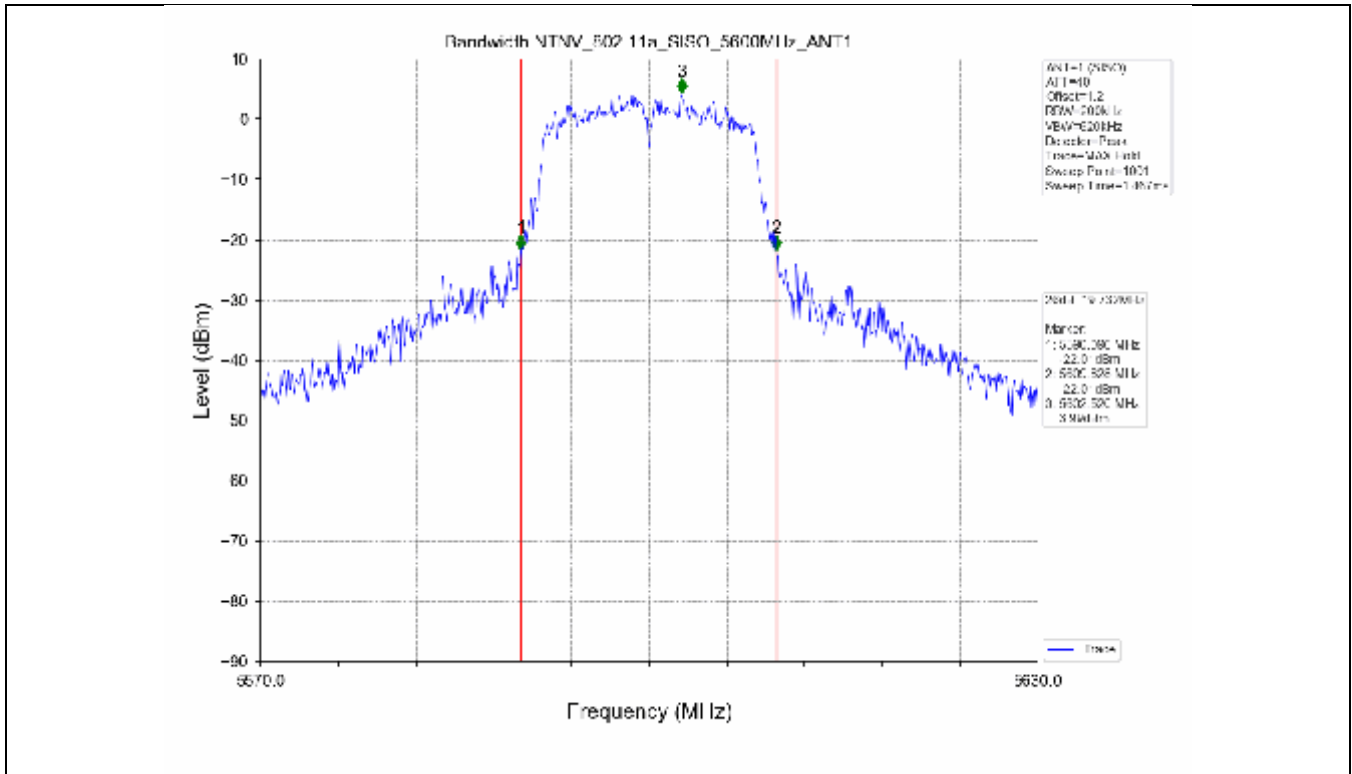

2.2 Test Graph - Emission Bandwidth

2.3 Test Graph - 99% Occupied Bandwidth

3. Maximum Conducted Output Power

**3.1 Test Result**

Test Mode	Frequency (MHz)	Tx Type	Measured Output Power (dBm)	Limit (dBm)	Verdict
			Ant 1		
802.11a	5180	SISO	13.71	≤23.98	PASS
	5200	SISO	13.78	≤23.98	PASS
	5240	SISO	13.70	≤23.98	PASS
	5260	SISO	13.63	≤23.98	PASS
	5300	SISO	13.50	≤23.93	PASS
	5320	SISO	13.50	≤23.82	PASS
	5500	SISO	13.62	≤23.90	PASS
	5580	SISO	13.75	≤23.86	PASS
	5600	SISO	13.56	≤23.95	PASS
	5700	SISO	13.23	≤23.98	PASS
	5745	SISO	13.13	≤30.00	PASS
	5785	SISO	13.03	≤30.00	PASS
802.11n(HT20)	5825	SISO	13.36	≤30.00	PASS
	5180	SISO	13.44	≤23.98	PASS
	5200	SISO	13.54	≤23.98	PASS
	5240	SISO	13.21	≤23.98	PASS
	5260	SISO	13.21	≤23.98	PASS
	5300	SISO	13.15	≤23.98	PASS
	5320	SISO	13.16	≤23.98	PASS
	5500	SISO	13.24	≤23.98	PASS
	5580	SISO	13.42	≤23.98	PASS
	5600	SISO	13.41	≤23.98	PASS
	5700	SISO	12.97	≤23.98	PASS
	5745	SISO	13.94	≤30.00	PASS
802.11n(HT40)	5785	SISO	13.85	≤30.00	PASS
	5825	SISO	14.07	≤30.00	PASS
	5190	SISO	13.18	≤23.98	PASS
	5230	SISO	13.21	≤23.98	PASS
	5270	SISO	12.91	≤23.98	PASS
	5310	SISO	12.89	≤23.98	PASS
	5510	SISO	13.17	≤23.98	PASS
	5550	SISO	13.27	≤23.98	PASS
	5590	SISO	13.30	≤23.98	PASS
	5670	SISO	12.80	≤23.98	PASS
	5755	SISO	13.56	≤30.00	PASS
	5795	SISO	13.89	≤30.00	PASS
802.11ac(VHT20)	5180	SISO	13.61	≤23.98	PASS
	5200	SISO	13.51	≤23.98	PASS
	5240	SISO	13.35	≤23.98	PASS
	5260	SISO	13.14	≤23.98	PASS
	5300	SISO	13.06	≤23.98	PASS
	5320	SISO	13.03	≤23.98	PASS
	5500	SISO	13.32	≤23.98	PASS
	5580	SISO	13.60	≤23.98	PASS
	5600	SISO	13.42	≤23.98	PASS
	5700	SISO	13.19	≤23.98	PASS
	5745	SISO	13.30	≤30.00	PASS
	5785	SISO	13.55	≤30.00	PASS
802.11ac(VHT40)	5825	SISO	13.70	≤30.00	PASS
	5190	SISO	13.78	≤23.98	PASS
	5230	SISO	13.47	≤23.98	PASS
	5270	SISO	13.58	≤23.98	PASS
	5310	SISO	13.49	≤23.98	PASS
	5510	SISO	13.37	≤23.98	PASS

### 3.2 Test Graph