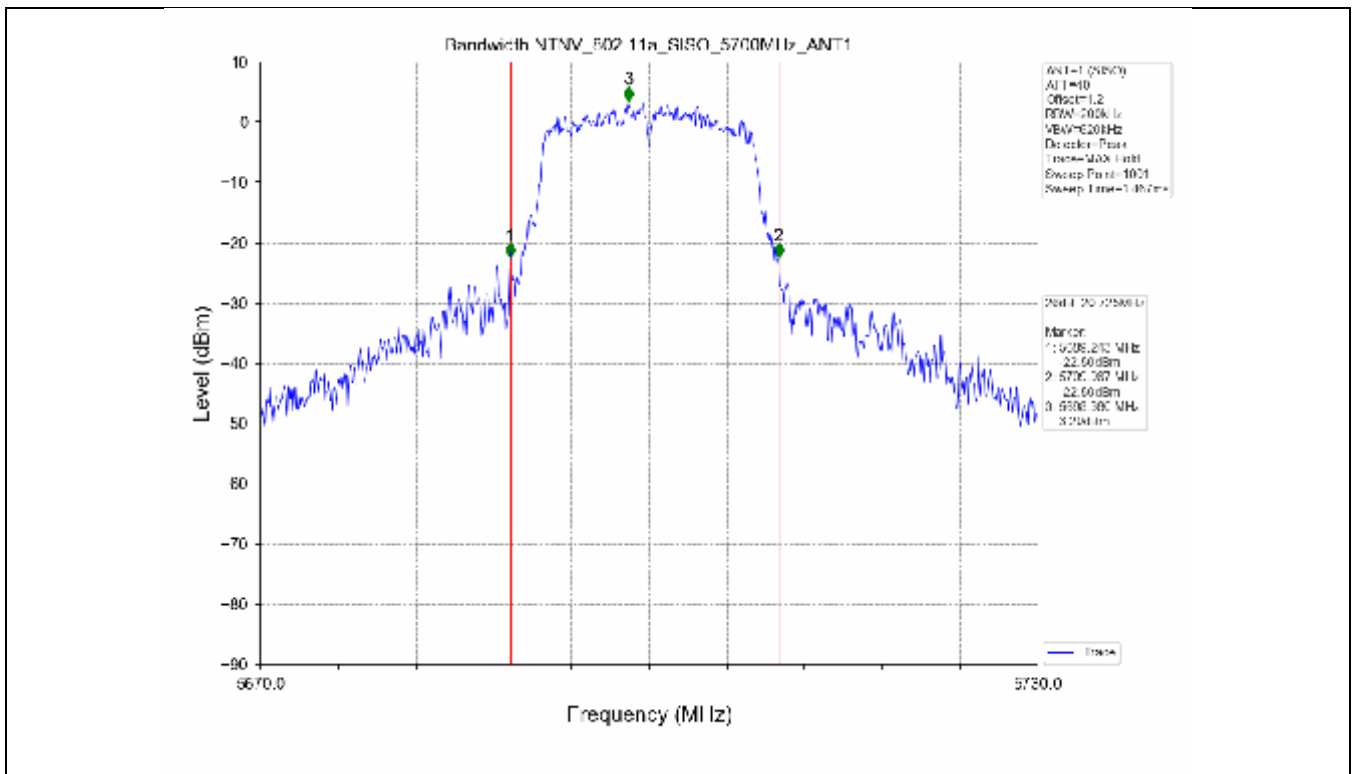

2.2 Test Graph - Emission Bandwidth

2.3 Test Graph - 99% Occupied Bandwidth

3. Maximum Conducted Output Power

**3.1 Test Result**

Test Mode	Frequency (MHz)	Tx Type	Measured Output Power (dBm)	Limit (dBm)	Verdict
			Ant 1		
802.11a	5180	SISO	13.71	≤23.98	PASS
	5200	SISO	13.78	≤23.98	PASS
	5240	SISO	13.70	≤23.98	PASS
	5260	SISO	13.63	≤23.98	PASS
	5300	SISO	13.50	≤23.93	PASS
	5320	SISO	13.50	≤23.82	PASS
	5500	SISO	13.62	≤23.90	PASS
	5580	SISO	13.75	≤23.86	PASS
	5600	SISO	13.56	≤23.95	PASS
	5700	SISO	13.23	≤23.98	PASS
	5745	SISO	13.13	≤30.00	PASS
	5785	SISO	13.03	≤30.00	PASS
802.11n(HT20)	5825	SISO	13.36	≤30.00	PASS
	5180	SISO	13.44	≤23.98	PASS
	5200	SISO	13.54	≤23.98	PASS
	5240	SISO	13.21	≤23.98	PASS
	5260	SISO	13.21	≤23.98	PASS
	5300	SISO	13.15	≤23.98	PASS
	5320	SISO	13.16	≤23.98	PASS
	5500	SISO	13.24	≤23.98	PASS
	5580	SISO	13.42	≤23.98	PASS
	5600	SISO	13.41	≤23.98	PASS
	5700	SISO	12.97	≤23.98	PASS
	5745	SISO	13.94	≤30.00	PASS
802.11n(HT40)	5785	SISO	13.85	≤30.00	PASS
	5825	SISO	14.07	≤30.00	PASS
	5190	SISO	13.18	≤23.98	PASS
	5230	SISO	13.21	≤23.98	PASS
	5270	SISO	12.91	≤23.98	PASS
	5310	SISO	12.89	≤23.98	PASS
	5510	SISO	13.17	≤23.98	PASS
	5550	SISO	13.27	≤23.98	PASS
	5590	SISO	13.30	≤23.98	PASS
	5670	SISO	12.80	≤23.98	PASS
	5755	SISO	13.56	≤30.00	PASS
	5795	SISO	13.89	≤30.00	PASS
802.11ac(VHT20)	5180	SISO	13.61	≤23.98	PASS
	5200	SISO	13.51	≤23.98	PASS
	5240	SISO	13.35	≤23.98	PASS
	5260	SISO	13.14	≤23.98	PASS
	5300	SISO	13.06	≤23.98	PASS
	5320	SISO	13.03	≤23.98	PASS
	5500	SISO	13.32	≤23.98	PASS
	5580	SISO	13.60	≤23.98	PASS
	5600	SISO	13.42	≤23.98	PASS
	5700	SISO	13.19	≤23.98	PASS
	5745	SISO	13.30	≤30.00	PASS
	5785	SISO	13.55	≤30.00	PASS
802.11ac(VHT40)	5825	SISO	13.70	≤30.00	PASS
	5190	SISO	13.78	≤23.98	PASS
	5230	SISO	13.47	≤23.98	PASS
	5270	SISO	13.58	≤23.98	PASS
	5310	SISO	13.49	≤23.98	PASS
	5510	SISO	13.37	≤23.98	PASS

### 3.2 Test Graph