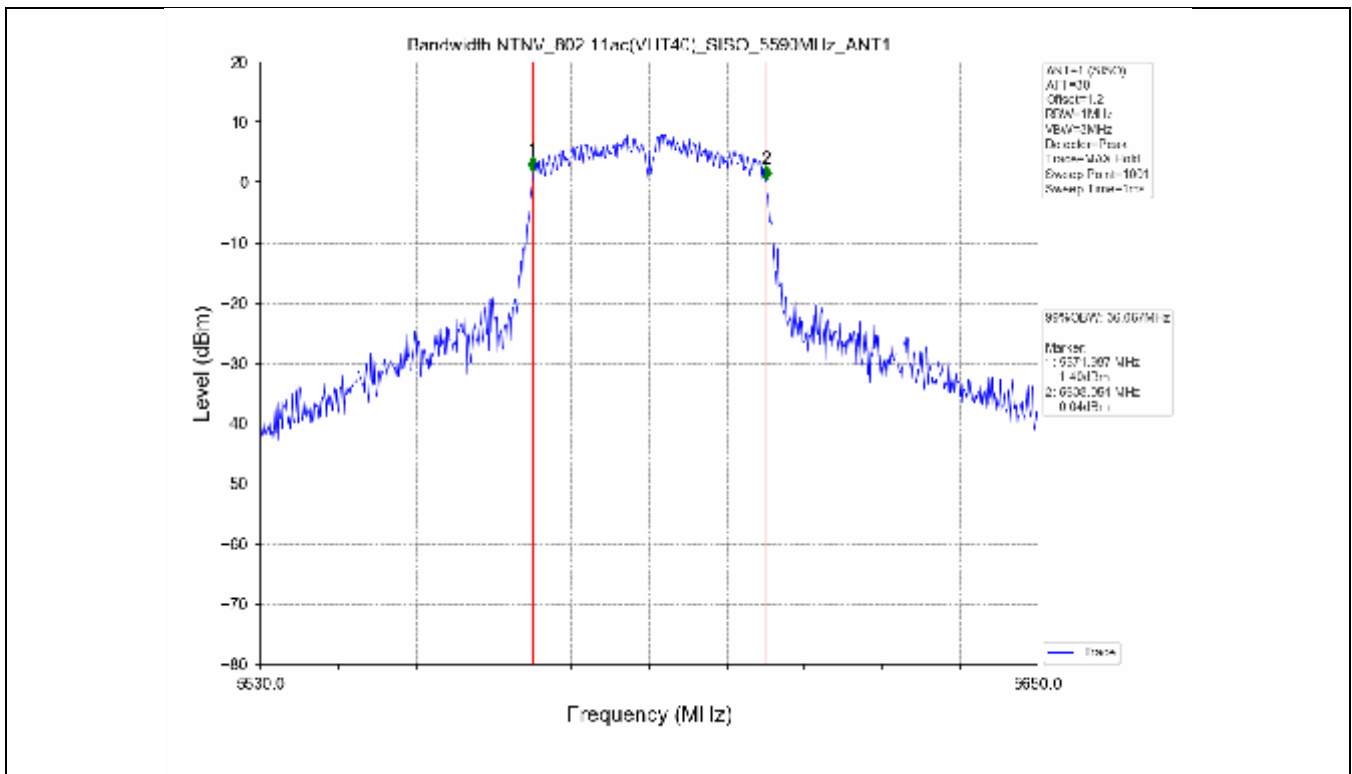

2.2 Test Graph - Emission Bandwidth

2.3 Test Graph - 99% Occupied Bandwidth

3. Maximum Conducted Output Power

**3.1 Test Result**

Test Mode	Frequency (MHz)	Tx Type	Measured Output Power (dBm)	Limit (dBm)	Verdict
			Ant 1		
802.11a	5180	SISO	13.71	≤23.98	PASS
	5200	SISO	13.78	≤23.98	PASS
	5240	SISO	13.70	≤23.98	PASS
	5260	SISO	13.63	≤23.98	PASS
	5300	SISO	13.50	≤23.93	PASS
	5320	SISO	13.50	≤23.82	PASS
	5500	SISO	13.62	≤23.90	PASS
	5580	SISO	13.75	≤23.86	PASS
	5600	SISO	13.56	≤23.95	PASS
	5700	SISO	13.23	≤23.98	PASS
	5745	SISO	13.13	≤30.00	PASS
	5785	SISO	13.03	≤30.00	PASS
802.11n(HT20)	5825	SISO	13.36	≤30.00	PASS
	5180	SISO	13.44	≤23.98	PASS
	5200	SISO	13.54	≤23.98	PASS
	5240	SISO	13.21	≤23.98	PASS
	5260	SISO	13.21	≤23.98	PASS
	5300	SISO	13.15	≤23.98	PASS
	5320	SISO	13.16	≤23.98	PASS
	5500	SISO	13.24	≤23.98	PASS
	5580	SISO	13.42	≤23.98	PASS
	5600	SISO	13.41	≤23.98	PASS
	5700	SISO	12.97	≤23.98	PASS
	5745	SISO	13.94	≤30.00	PASS
802.11n(HT40)	5785	SISO	13.85	≤30.00	PASS
	5825	SISO	14.07	≤30.00	PASS
	5190	SISO	13.18	≤23.98	PASS
	5230	SISO	13.21	≤23.98	PASS
	5270	SISO	12.91	≤23.98	PASS
	5310	SISO	12.89	≤23.98	PASS
	5510	SISO	13.17	≤23.98	PASS
	5550	SISO	13.27	≤23.98	PASS
	5590	SISO	13.30	≤23.98	PASS
	5670	SISO	12.80	≤23.98	PASS
	5755	SISO	13.56	≤30.00	PASS
	5795	SISO	13.89	≤30.00	PASS
802.11ac(VHT20)	5180	SISO	13.61	≤23.98	PASS
	5200	SISO	13.51	≤23.98	PASS
	5240	SISO	13.35	≤23.98	PASS
	5260	SISO	13.14	≤23.98	PASS
	5300	SISO	13.06	≤23.98	PASS
	5320	SISO	13.03	≤23.98	PASS
	5500	SISO	13.32	≤23.98	PASS
	5580	SISO	13.60	≤23.98	PASS
	5600	SISO	13.42	≤23.98	PASS
	5700	SISO	13.19	≤23.98	PASS
	5745	SISO	13.30	≤30.00	PASS
	5785	SISO	13.55	≤30.00	PASS
802.11ac(VHT40)	5825	SISO	13.70	≤30.00	PASS
	5190	SISO	13.78	≤23.98	PASS
	5230	SISO	13.47	≤23.98	PASS
	5270	SISO	13.58	≤23.98	PASS
	5310	SISO	13.49	≤23.98	PASS
	5510	SISO	13.37	≤23.98	PASS

### 3.2 Test Graph