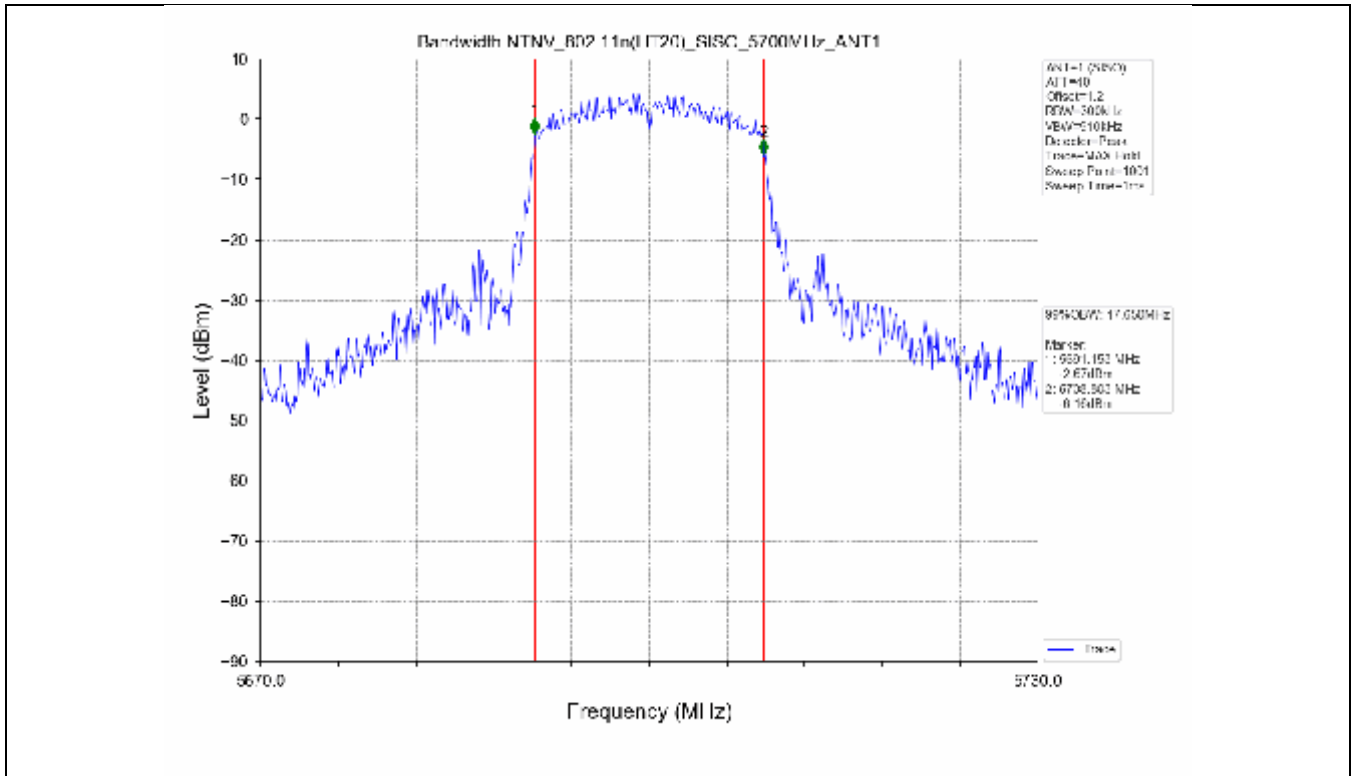

2.2 Test Graph - Emission Bandwidth

2.3 Test Graph - 99% Occupied Bandwidth

3. Maximum Conducted Output Power

**3.1 Test Result**

Test Mode	Frequency (MHz)	Tx Type	Measured Output Power (dBm)	Limit (dBm)	Verdict
			Ant 1		
802.11a	5180	SISO	13.71	≤23.98	PASS
	5200	SISO	13.78	≤23.98	PASS
	5240	SISO	13.70	≤23.98	PASS
	5260	SISO	13.63	≤23.98	PASS
	5300	SISO	13.50	≤23.93	PASS
	5320	SISO	13.50	≤23.82	PASS
	5500	SISO	13.62	≤23.90	PASS
	5580	SISO	13.75	≤23.86	PASS
	5600	SISO	13.56	≤23.95	PASS
	5700	SISO	13.23	≤23.98	PASS
	5745	SISO	13.13	≤30.00	PASS
	5785	SISO	13.03	≤30.00	PASS
802.11n(HT20)	5825	SISO	13.36	≤30.00	PASS
	5180	SISO	13.44	≤23.98	PASS
	5200	SISO	13.54	≤23.98	PASS
	5240	SISO	13.21	≤23.98	PASS
	5260	SISO	13.21	≤23.98	PASS
	5300	SISO	13.15	≤23.98	PASS
	5320	SISO	13.16	≤23.98	PASS
	5500	SISO	13.24	≤23.98	PASS
	5580	SISO	13.42	≤23.98	PASS
	5600	SISO	13.41	≤23.98	PASS
	5700	SISO	12.97	≤23.98	PASS
	5745	SISO	13.94	≤30.00	PASS
802.11n(HT40)	5785	SISO	13.85	≤30.00	PASS
	5825	SISO	14.07	≤30.00	PASS
	5190	SISO	13.18	≤23.98	PASS
	5230	SISO	13.21	≤23.98	PASS
	5270	SISO	12.91	≤23.98	PASS
	5310	SISO	12.89	≤23.98	PASS
	5510	SISO	13.17	≤23.98	PASS
	5550	SISO	13.27	≤23.98	PASS
	5590	SISO	13.30	≤23.98	PASS
	5670	SISO	12.80	≤23.98	PASS
	5755	SISO	13.56	≤30.00	PASS
	5795	SISO	13.89	≤30.00	PASS
802.11ac(VHT20)	5180	SISO	13.61	≤23.98	PASS
	5200	SISO	13.51	≤23.98	PASS
	5240	SISO	13.35	≤23.98	PASS
	5260	SISO	13.14	≤23.98	PASS
	5300	SISO	13.06	≤23.98	PASS
	5320	SISO	13.03	≤23.98	PASS
	5500	SISO	13.32	≤23.98	PASS
	5580	SISO	13.60	≤23.98	PASS
	5600	SISO	13.42	≤23.98	PASS
	5700	SISO	13.19	≤23.98	PASS
	5745	SISO	13.30	≤30.00	PASS
	5785	SISO	13.55	≤30.00	PASS
802.11ac(VHT40)	5825	SISO	13.70	≤30.00	PASS
	5190	SISO	13.78	≤23.98	PASS
	5230	SISO	13.47	≤23.98	PASS
	5270	SISO	13.58	≤23.98	PASS
	5310	SISO	13.49	≤23.98	PASS
	5510	SISO	13.37	≤23.98	PASS

### 3.2 Test Graph