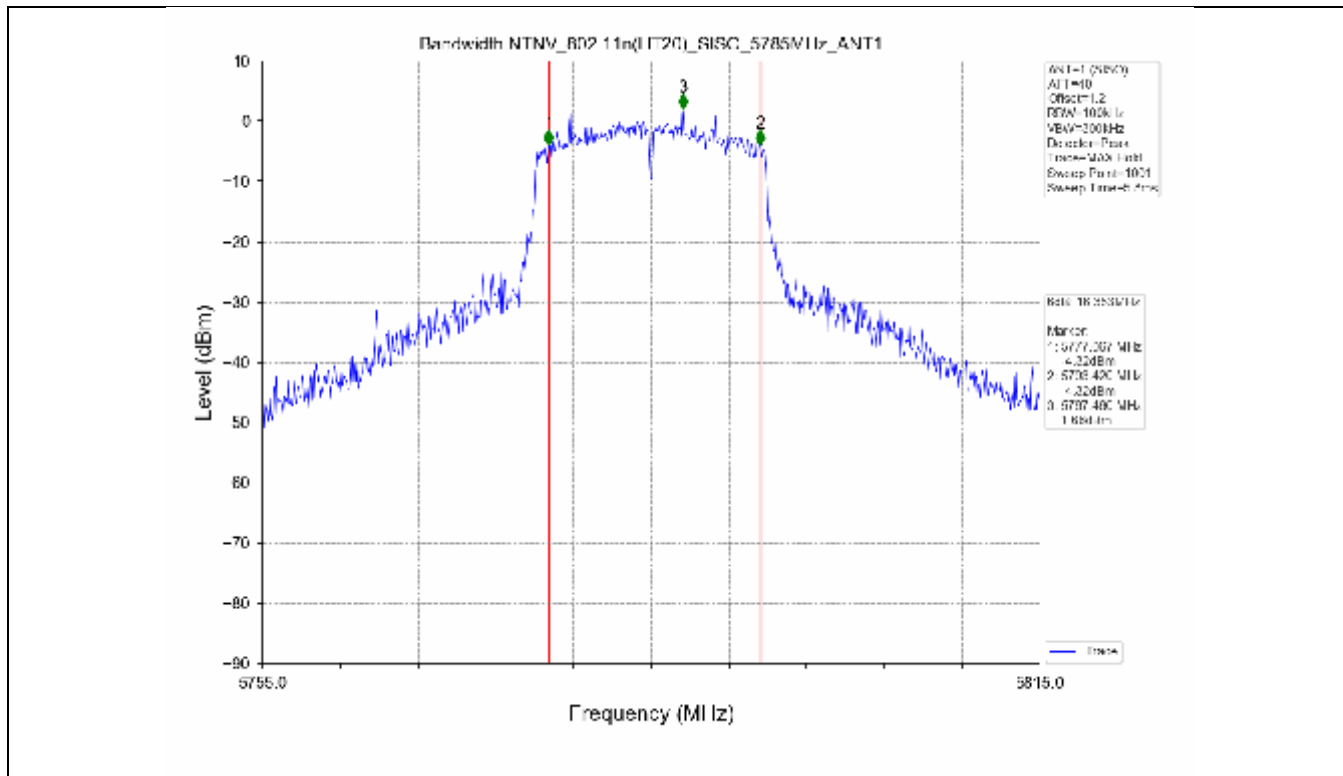

2.2 Test Graph - Emission Bandwidth

2.3 Test Graph - 99% Occupied Bandwidth

3. Maximum Conducted Output Power

**3.1 Test Result**

Test Mode	Frequency (MHz)	Tx Type	Measured Output Power (dBm)	Limit (dBm)	Verdict
			Ant 1		
802.11a	5180	SISO	13.71	≤23.98	PASS
	5200	SISO	13.78	≤23.98	PASS
	5240	SISO	13.70	≤23.98	PASS
	5260	SISO	13.63	≤23.98	PASS
	5300	SISO	13.50	≤23.93	PASS
	5320	SISO	13.50	≤23.82	PASS
	5500	SISO	13.62	≤23.90	PASS
	5580	SISO	13.75	≤23.86	PASS
	5600	SISO	13.56	≤23.95	PASS
	5700	SISO	13.23	≤23.98	PASS
	5745	SISO	13.13	≤30.00	PASS
	5785	SISO	13.03	≤30.00	PASS
802.11n(HT20)	5825	SISO	13.36	≤30.00	PASS
	5180	SISO	13.44	≤23.98	PASS
	5200	SISO	13.54	≤23.98	PASS
	5240	SISO	13.21	≤23.98	PASS
	5260	SISO	13.21	≤23.98	PASS
	5300	SISO	13.15	≤23.98	PASS
	5320	SISO	13.16	≤23.98	PASS
	5500	SISO	13.24	≤23.98	PASS
	5580	SISO	13.42	≤23.98	PASS
	5600	SISO	13.41	≤23.98	PASS
	5700	SISO	12.97	≤23.98	PASS
	5745	SISO	13.94	≤30.00	PASS
802.11n(HT40)	5785	SISO	13.85	≤30.00	PASS
	5825	SISO	14.07	≤30.00	PASS
	5190	SISO	13.18	≤23.98	PASS
	5230	SISO	13.21	≤23.98	PASS
	5270	SISO	12.91	≤23.98	PASS
	5310	SISO	12.89	≤23.98	PASS
	5510	SISO	13.17	≤23.98	PASS
	5550	SISO	13.27	≤23.98	PASS
	5590	SISO	13.30	≤23.98	PASS
	5670	SISO	12.80	≤23.98	PASS
	5755	SISO	13.56	≤30.00	PASS
	5795	SISO	13.89	≤30.00	PASS
802.11ac(VHT20)	5180	SISO	13.61	≤23.98	PASS
	5200	SISO	13.51	≤23.98	PASS
	5240	SISO	13.35	≤23.98	PASS
	5260	SISO	13.14	≤23.98	PASS
	5300	SISO	13.06	≤23.98	PASS
	5320	SISO	13.03	≤23.98	PASS
	5500	SISO	13.32	≤23.98	PASS
	5580	SISO	13.60	≤23.98	PASS
	5600	SISO	13.42	≤23.98	PASS
	5700	SISO	13.19	≤23.98	PASS
	5745	SISO	13.30	≤30.00	PASS
	5785	SISO	13.55	≤30.00	PASS
802.11ac(VHT40)	5825	SISO	13.70	≤30.00	PASS
	5190	SISO	13.78	≤23.98	PASS
	5230	SISO	13.47	≤23.98	PASS
	5270	SISO	13.58	≤23.98	PASS
	5310	SISO	13.49	≤23.98	PASS
	5510	SISO	13.37	≤23.98	PASS

### 3.2 Test Graph