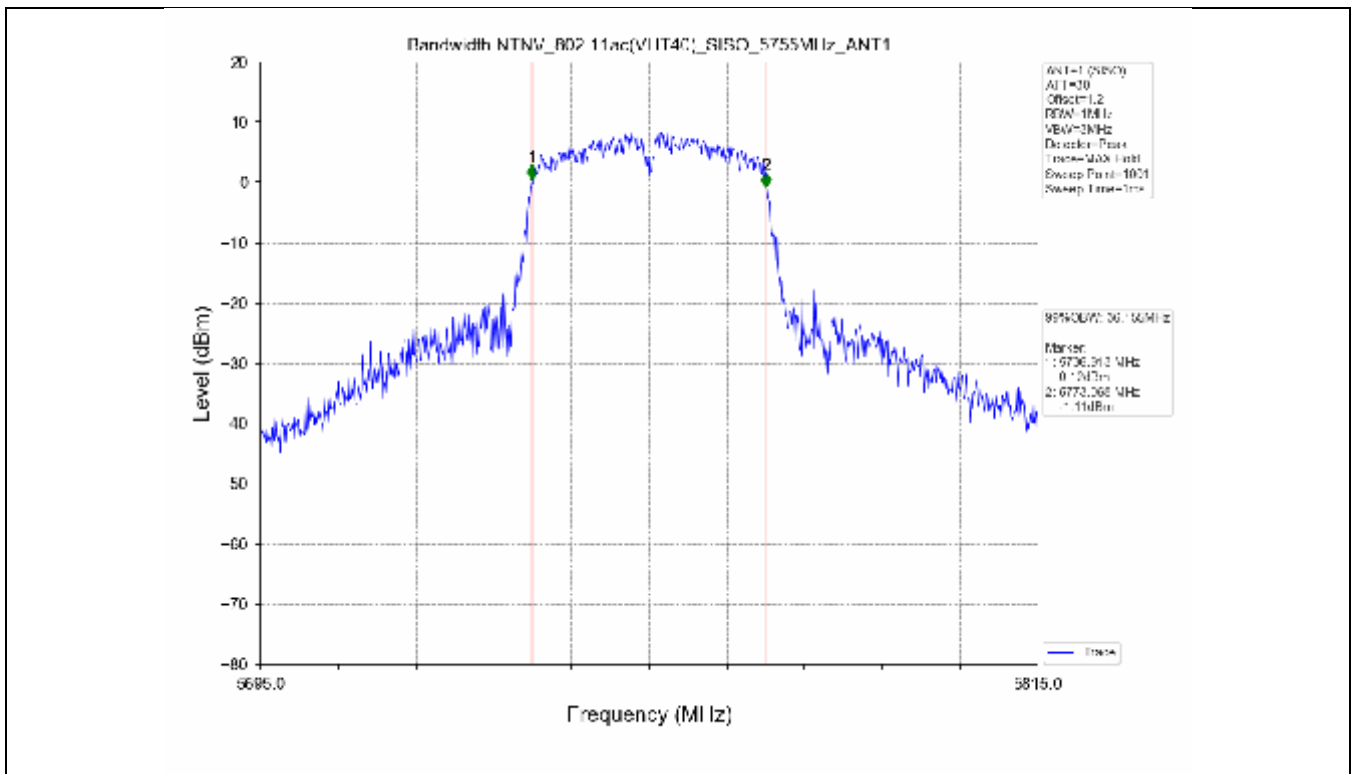

2.2 Test Graph - Emission Bandwidth

2.3 Test Graph - 99% Occupied Bandwidth

3. Maximum Conducted Output Power

**3.1 Test Result**

Test Mode	Frequency (MHz)	Tx Type	Measured Output Power (dBm)	Limit (dBm)	Verdict
			Ant 1		
802.11a	5180	SISO	13.71	≤23.98	PASS
	5200	SISO	13.78	≤23.98	PASS
	5240	SISO	13.70	≤23.98	PASS
	5260	SISO	13.63	≤23.98	PASS
	5300	SISO	13.50	≤23.93	PASS
	5320	SISO	13.50	≤23.82	PASS
	5500	SISO	13.62	≤23.90	PASS
	5580	SISO	13.75	≤23.86	PASS
	5600	SISO	13.56	≤23.95	PASS
	5700	SISO	13.23	≤23.98	PASS
	5745	SISO	13.13	≤30.00	PASS
	5785	SISO	13.03	≤30.00	PASS
802.11n(HT20)	5825	SISO	13.36	≤30.00	PASS
	5180	SISO	13.44	≤23.98	PASS
	5200	SISO	13.54	≤23.98	PASS
	5240	SISO	13.21	≤23.98	PASS
	5260	SISO	13.21	≤23.98	PASS
	5300	SISO	13.15	≤23.98	PASS
	5320	SISO	13.16	≤23.98	PASS
	5500	SISO	13.24	≤23.98	PASS
	5580	SISO	13.42	≤23.98	PASS
	5600	SISO	13.41	≤23.98	PASS
	5700	SISO	12.97	≤23.98	PASS
	5745	SISO	13.94	≤30.00	PASS
802.11n(HT40)	5785	SISO	13.85	≤30.00	PASS
	5825	SISO	14.07	≤30.00	PASS
	5190	SISO	13.18	≤23.98	PASS
	5230	SISO	13.21	≤23.98	PASS
	5270	SISO	12.91	≤23.98	PASS
	5310	SISO	12.89	≤23.98	PASS
	5510	SISO	13.17	≤23.98	PASS
	5550	SISO	13.27	≤23.98	PASS
	5590	SISO	13.30	≤23.98	PASS
	5670	SISO	12.80	≤23.98	PASS
	5755	SISO	13.56	≤30.00	PASS
	5795	SISO	13.89	≤30.00	PASS
802.11ac(VHT20)	5180	SISO	13.61	≤23.98	PASS
	5200	SISO	13.51	≤23.98	PASS
	5240	SISO	13.35	≤23.98	PASS
	5260	SISO	13.14	≤23.98	PASS
	5300	SISO	13.06	≤23.98	PASS
	5320	SISO	13.03	≤23.98	PASS
	5500	SISO	13.32	≤23.98	PASS
	5580	SISO	13.60	≤23.98	PASS
	5600	SISO	13.42	≤23.98	PASS
	5700	SISO	13.19	≤23.98	PASS
	5745	SISO	13.30	≤30.00	PASS
	5785	SISO	13.55	≤30.00	PASS
802.11ac(VHT40)	5825	SISO	13.70	≤30.00	PASS
	5190	SISO	13.78	≤23.98	PASS
	5230	SISO	13.47	≤23.98	PASS
	5270	SISO	13.58	≤23.98	PASS
	5310	SISO	13.49	≤23.98	PASS
	5510	SISO	13.37	≤23.98	PASS

### 3.2 Test Graph