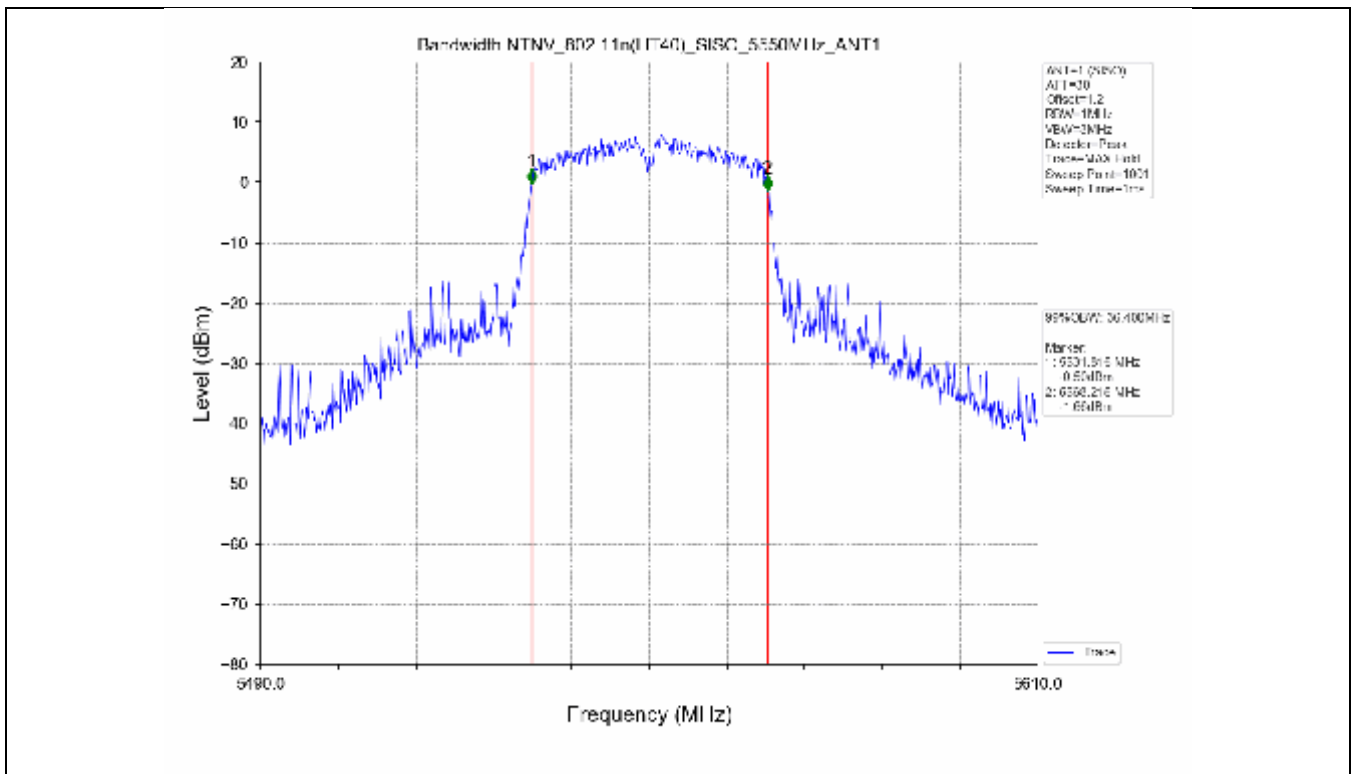

2.2 Test Graph - Emission Bandwidth

2.3 Test Graph - 99% Occupied Bandwidth

3. Maximum Conducted Output Power

**3.1 Test Result**

Test Mode	Frequency (MHz)	Tx Type	Measured Output Power (dBm)	Limit (dBm)	Verdict
			Ant 1		
802.11a	5180	SISO	13.71	≤23.98	PASS
	5200	SISO	13.78	≤23.98	PASS
	5240	SISO	13.70	≤23.98	PASS
	5260	SISO	13.63	≤23.98	PASS
	5300	SISO	13.50	≤23.93	PASS
	5320	SISO	13.50	≤23.82	PASS
	5500	SISO	13.62	≤23.90	PASS
	5580	SISO	13.75	≤23.86	PASS
	5600	SISO	13.56	≤23.95	PASS
	5700	SISO	13.23	≤23.98	PASS
	5745	SISO	13.13	≤30.00	PASS
	5785	SISO	13.03	≤30.00	PASS
802.11n(HT20)	5825	SISO	13.36	≤30.00	PASS
	5180	SISO	13.44	≤23.98	PASS
	5200	SISO	13.54	≤23.98	PASS
	5240	SISO	13.21	≤23.98	PASS
	5260	SISO	13.21	≤23.98	PASS
	5300	SISO	13.15	≤23.98	PASS
	5320	SISO	13.16	≤23.98	PASS
	5500	SISO	13.24	≤23.98	PASS
	5580	SISO	13.42	≤23.98	PASS
	5600	SISO	13.41	≤23.98	PASS
	5700	SISO	12.97	≤23.98	PASS
	5745	SISO	13.94	≤30.00	PASS
802.11n(HT40)	5785	SISO	13.85	≤30.00	PASS
	5825	SISO	14.07	≤30.00	PASS
	5190	SISO	13.18	≤23.98	PASS
	5230	SISO	13.21	≤23.98	PASS
	5270	SISO	12.91	≤23.98	PASS
	5310	SISO	12.89	≤23.98	PASS
	5510	SISO	13.17	≤23.98	PASS
	5550	SISO	13.27	≤23.98	PASS
	5590	SISO	13.30	≤23.98	PASS
	5670	SISO	12.80	≤23.98	PASS
	5755	SISO	13.56	≤30.00	PASS
	5795	SISO	13.89	≤30.00	PASS
802.11ac(VHT20)	5180	SISO	13.61	≤23.98	PASS
	5200	SISO	13.51	≤23.98	PASS
	5240	SISO	13.35	≤23.98	PASS
	5260	SISO	13.14	≤23.98	PASS
	5300	SISO	13.06	≤23.98	PASS
	5320	SISO	13.03	≤23.98	PASS
	5500	SISO	13.32	≤23.98	PASS
	5580	SISO	13.60	≤23.98	PASS
	5600	SISO	13.42	≤23.98	PASS
	5700	SISO	13.19	≤23.98	PASS
	5745	SISO	13.30	≤30.00	PASS
	5785	SISO	13.55	≤30.00	PASS
802.11ac(VHT40)	5825	SISO	13.70	≤30.00	PASS
	5190	SISO	13.78	≤23.98	PASS
	5230	SISO	13.47	≤23.98	PASS
	5270	SISO	13.58	≤23.98	PASS
	5310	SISO	13.49	≤23.98	PASS
	5510	SISO	13.37	≤23.98	PASS

### 3.2 Test Graph