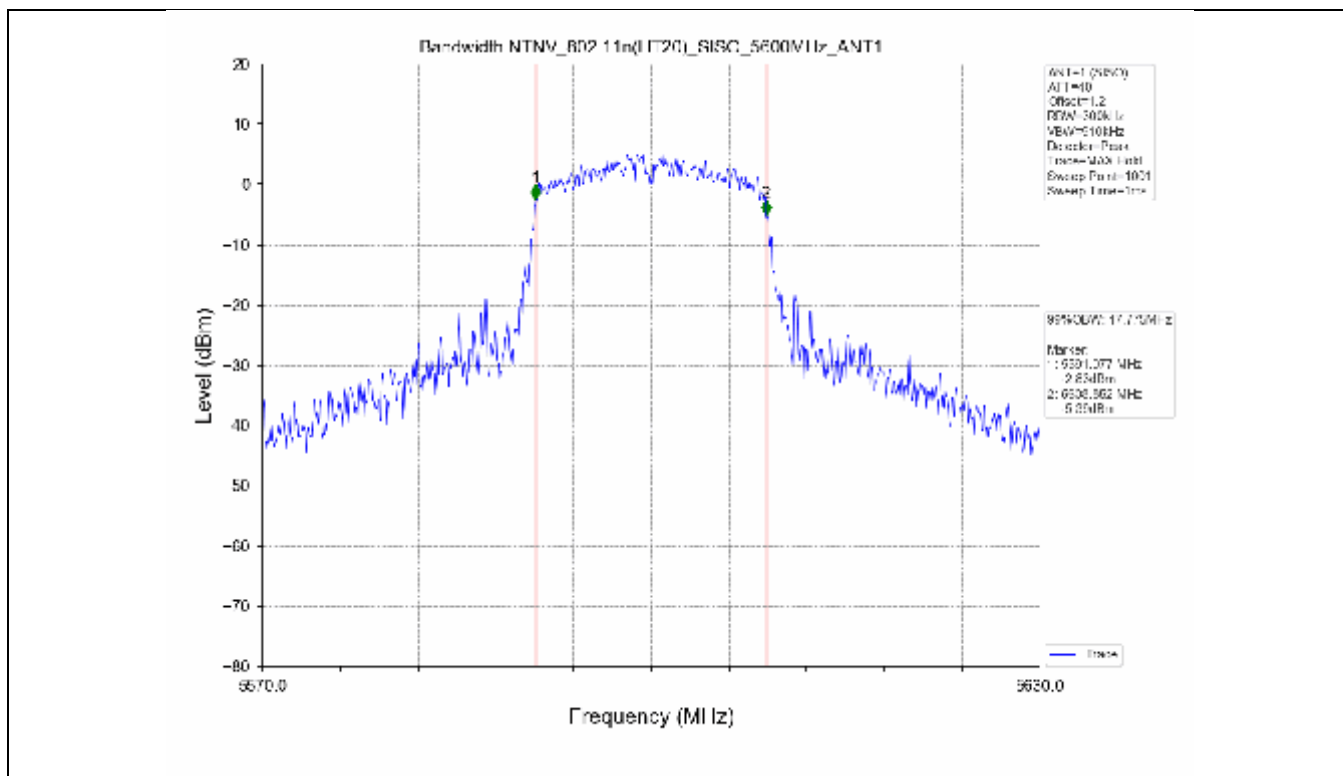

2.2 Test Graph - Emission Bandwidth

2.3 Test Graph - 99% Occupied Bandwidth

3. Maximum Conducted Output Power

**3.1 Test Result**

Test Mode	Frequency (MHz)	Tx Type	Measured Output Power (dBm)	Limit (dBm)	Verdict
			Ant 1		
802.11a	5180	SISO	13.71	≤23.98	PASS
	5200	SISO	13.78	≤23.98	PASS
	5240	SISO	13.70	≤23.98	PASS
	5260	SISO	13.63	≤23.98	PASS
	5300	SISO	13.50	≤23.93	PASS
	5320	SISO	13.50	≤23.82	PASS
	5500	SISO	13.62	≤23.90	PASS
	5580	SISO	13.75	≤23.86	PASS
	5600	SISO	13.56	≤23.95	PASS
	5700	SISO	13.23	≤23.98	PASS
	5745	SISO	13.13	≤30.00	PASS
	5785	SISO	13.03	≤30.00	PASS
802.11n(HT20)	5825	SISO	13.36	≤30.00	PASS
	5180	SISO	13.44	≤23.98	PASS
	5200	SISO	13.54	≤23.98	PASS
	5240	SISO	13.21	≤23.98	PASS
	5260	SISO	13.21	≤23.98	PASS
	5300	SISO	13.15	≤23.98	PASS
	5320	SISO	13.16	≤23.98	PASS
	5500	SISO	13.24	≤23.98	PASS
	5580	SISO	13.42	≤23.98	PASS
	5600	SISO	13.41	≤23.98	PASS
	5700	SISO	12.97	≤23.98	PASS
	5745	SISO	13.94	≤30.00	PASS
802.11n(HT40)	5785	SISO	13.85	≤30.00	PASS
	5825	SISO	14.07	≤30.00	PASS
	5190	SISO	13.18	≤23.98	PASS
	5230	SISO	13.21	≤23.98	PASS
	5270	SISO	12.91	≤23.98	PASS
	5310	SISO	12.89	≤23.98	PASS
	5510	SISO	13.17	≤23.98	PASS
	5550	SISO	13.27	≤23.98	PASS
	5590	SISO	13.30	≤23.98	PASS
	5670	SISO	12.80	≤23.98	PASS
	5755	SISO	13.56	≤30.00	PASS
	5795	SISO	13.89	≤30.00	PASS
802.11ac(VHT20)	5180	SISO	13.61	≤23.98	PASS
	5200	SISO	13.51	≤23.98	PASS
	5240	SISO	13.35	≤23.98	PASS
	5260	SISO	13.14	≤23.98	PASS
	5300	SISO	13.06	≤23.98	PASS
	5320	SISO	13.03	≤23.98	PASS
	5500	SISO	13.32	≤23.98	PASS
	5580	SISO	13.60	≤23.98	PASS
	5600	SISO	13.42	≤23.98	PASS
	5700	SISO	13.19	≤23.98	PASS
	5745	SISO	13.30	≤30.00	PASS
	5785	SISO	13.55	≤30.00	PASS
802.11ac(VHT40)	5825	SISO	13.70	≤30.00	PASS
	5190	SISO	13.78	≤23.98	PASS
	5230	SISO	13.47	≤23.98	PASS
	5270	SISO	13.58	≤23.98	PASS
	5310	SISO	13.49	≤23.98	PASS
	5510	SISO	13.37	≤23.98	PASS

### 3.2 Test Graph