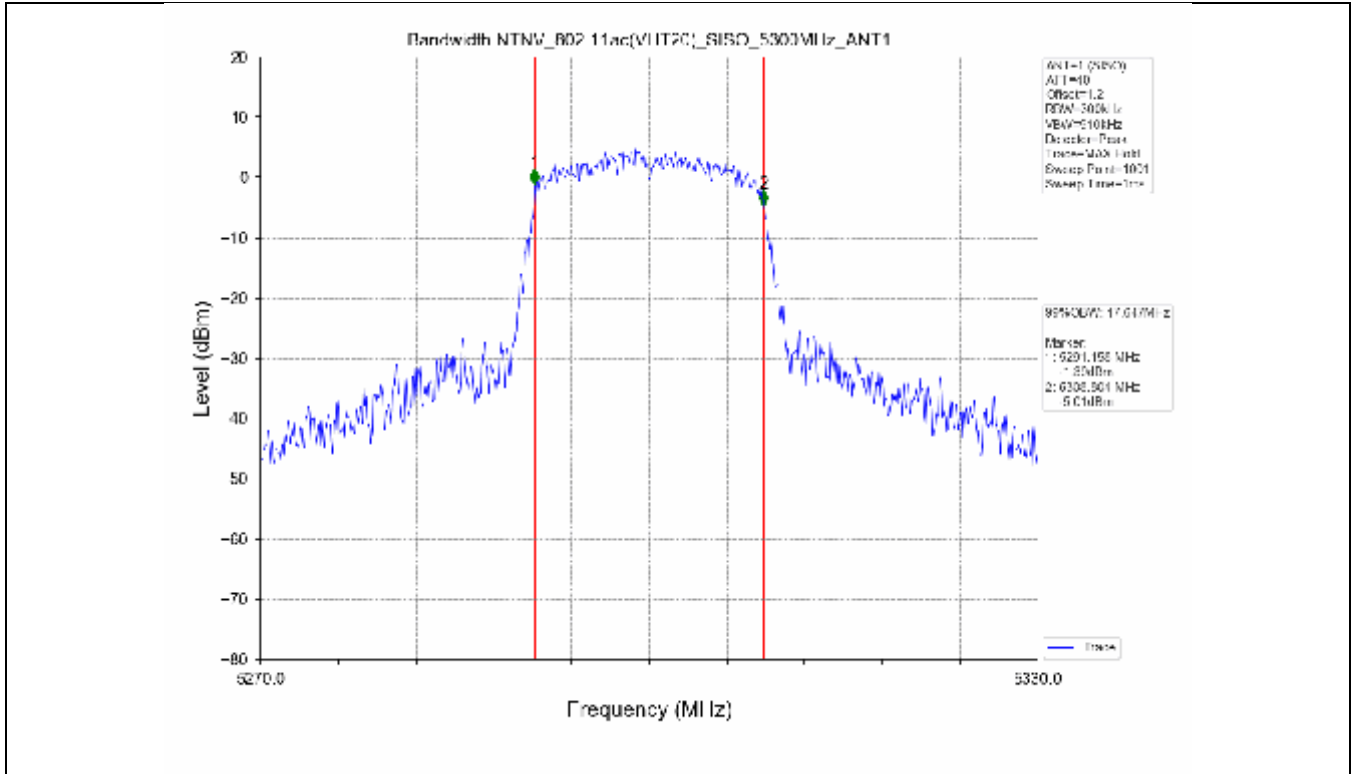

2.2 Test Graph - Emission Bandwidth

2.3 Test Graph - 99% Occupied Bandwidth

3. Maximum Conducted Output Power

**3.1 Test Result**

Test Mode	Frequency (MHz)	Tx Type	Measured Output Power (dBm)	Limit (dBm)	Verdict
			Ant 1		
802.11a	5180	SISO	13.71	≤23.98	PASS
	5200	SISO	13.78	≤23.98	PASS
	5240	SISO	13.70	≤23.98	PASS
	5260	SISO	13.63	≤23.98	PASS
	5300	SISO	13.50	≤23.93	PASS
	5320	SISO	13.50	≤23.82	PASS
	5500	SISO	13.62	≤23.90	PASS
	5580	SISO	13.75	≤23.86	PASS
	5600	SISO	13.56	≤23.95	PASS
	5700	SISO	13.23	≤23.98	PASS
	5745	SISO	13.13	≤30.00	PASS
	5785	SISO	13.03	≤30.00	PASS
802.11n(HT20)	5825	SISO	13.36	≤30.00	PASS
	5180	SISO	13.44	≤23.98	PASS
	5200	SISO	13.54	≤23.98	PASS
	5240	SISO	13.21	≤23.98	PASS
	5260	SISO	13.21	≤23.98	PASS
	5300	SISO	13.15	≤23.98	PASS
	5320	SISO	13.16	≤23.98	PASS
	5500	SISO	13.24	≤23.98	PASS
	5580	SISO	13.42	≤23.98	PASS
	5600	SISO	13.41	≤23.98	PASS
	5700	SISO	12.97	≤23.98	PASS
	5745	SISO	13.94	≤30.00	PASS
802.11n(HT40)	5785	SISO	13.85	≤30.00	PASS
	5825	SISO	14.07	≤30.00	PASS
	5190	SISO	13.18	≤23.98	PASS
	5230	SISO	13.21	≤23.98	PASS
	5270	SISO	12.91	≤23.98	PASS
	5310	SISO	12.89	≤23.98	PASS
	5510	SISO	13.17	≤23.98	PASS
	5550	SISO	13.27	≤23.98	PASS
	5590	SISO	13.30	≤23.98	PASS
	5670	SISO	12.80	≤23.98	PASS
	5755	SISO	13.56	≤30.00	PASS
	5795	SISO	13.89	≤30.00	PASS
802.11ac(VHT20)	5180	SISO	13.61	≤23.98	PASS
	5200	SISO	13.51	≤23.98	PASS
	5240	SISO	13.35	≤23.98	PASS
	5260	SISO	13.14	≤23.98	PASS
	5300	SISO	13.06	≤23.98	PASS
	5320	SISO	13.03	≤23.98	PASS
	5500	SISO	13.32	≤23.98	PASS
	5580	SISO	13.60	≤23.98	PASS
	5600	SISO	13.42	≤23.98	PASS
	5700	SISO	13.19	≤23.98	PASS
	5745	SISO	13.30	≤30.00	PASS
	5785	SISO	13.55	≤30.00	PASS
802.11ac(VHT40)	5825	SISO	13.70	≤30.00	PASS
	5190	SISO	13.78	≤23.98	PASS
	5230	SISO	13.47	≤23.98	PASS
	5270	SISO	13.58	≤23.98	PASS
	5310	SISO	13.49	≤23.98	PASS
	5510	SISO	13.37	≤23.98	PASS

### 3.2 Test Graph