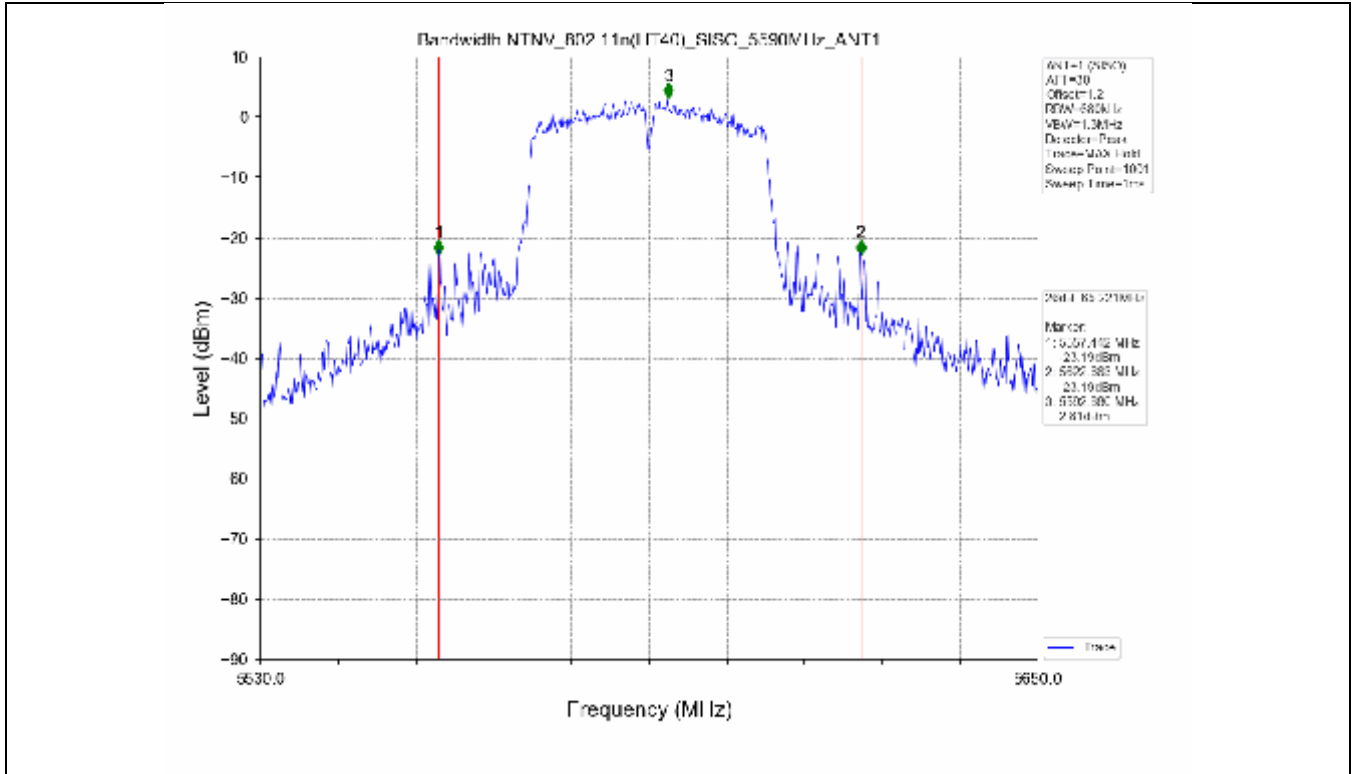

2.2 Test Graph - Emission Bandwidth

2.3 Test Graph - 99% Occupied Bandwidth

3. Maximum Conducted Output Power

**3.1 Test Result**

Test Mode	Frequency (MHz)	Tx Type	Measured Output Power (dBm)	Limit (dBm)	Verdict
			Ant 1		
802.11a	5180	SISO	13.71	≤23.98	PASS
	5200	SISO	13.78	≤23.98	PASS
	5240	SISO	13.70	≤23.98	PASS
	5260	SISO	13.63	≤23.98	PASS
	5300	SISO	13.50	≤23.93	PASS
	5320	SISO	13.50	≤23.82	PASS
	5500	SISO	13.62	≤23.90	PASS
	5580	SISO	13.75	≤23.86	PASS
	5600	SISO	13.56	≤23.95	PASS
	5700	SISO	13.23	≤23.98	PASS
	5745	SISO	13.13	≤30.00	PASS
	5785	SISO	13.03	≤30.00	PASS
802.11n(HT20)	5825	SISO	13.36	≤30.00	PASS
	5180	SISO	13.44	≤23.98	PASS
	5200	SISO	13.54	≤23.98	PASS
	5240	SISO	13.21	≤23.98	PASS
	5260	SISO	13.21	≤23.98	PASS
	5300	SISO	13.15	≤23.98	PASS
	5320	SISO	13.16	≤23.98	PASS
	5500	SISO	13.24	≤23.98	PASS
	5580	SISO	13.42	≤23.98	PASS
	5600	SISO	13.41	≤23.98	PASS
	5700	SISO	12.97	≤23.98	PASS
	5745	SISO	13.94	≤30.00	PASS
802.11n(HT40)	5785	SISO	13.85	≤30.00	PASS
	5825	SISO	14.07	≤30.00	PASS
	5190	SISO	13.18	≤23.98	PASS
	5230	SISO	13.21	≤23.98	PASS
	5270	SISO	12.91	≤23.98	PASS
	5310	SISO	12.89	≤23.98	PASS
	5510	SISO	13.17	≤23.98	PASS
	5550	SISO	13.27	≤23.98	PASS
	5590	SISO	13.30	≤23.98	PASS
	5670	SISO	12.80	≤23.98	PASS
	5755	SISO	13.56	≤30.00	PASS
	5795	SISO	13.89	≤30.00	PASS
802.11ac(VHT20)	5180	SISO	13.61	≤23.98	PASS
	5200	SISO	13.51	≤23.98	PASS
	5240	SISO	13.35	≤23.98	PASS
	5260	SISO	13.14	≤23.98	PASS
	5300	SISO	13.06	≤23.98	PASS
	5320	SISO	13.03	≤23.98	PASS
	5500	SISO	13.32	≤23.98	PASS
	5580	SISO	13.60	≤23.98	PASS
	5600	SISO	13.42	≤23.98	PASS
	5700	SISO	13.19	≤23.98	PASS
	5745	SISO	13.30	≤30.00	PASS
	5785	SISO	13.55	≤30.00	PASS
802.11ac(VHT40)	5825	SISO	13.70	≤30.00	PASS
	5190	SISO	13.78	≤23.98	PASS
	5230	SISO	13.47	≤23.98	PASS
	5270	SISO	13.58	≤23.98	PASS
	5310	SISO	13.49	≤23.98	PASS
	5510	SISO	13.37	≤23.98	PASS

### 3.2 Test Graph