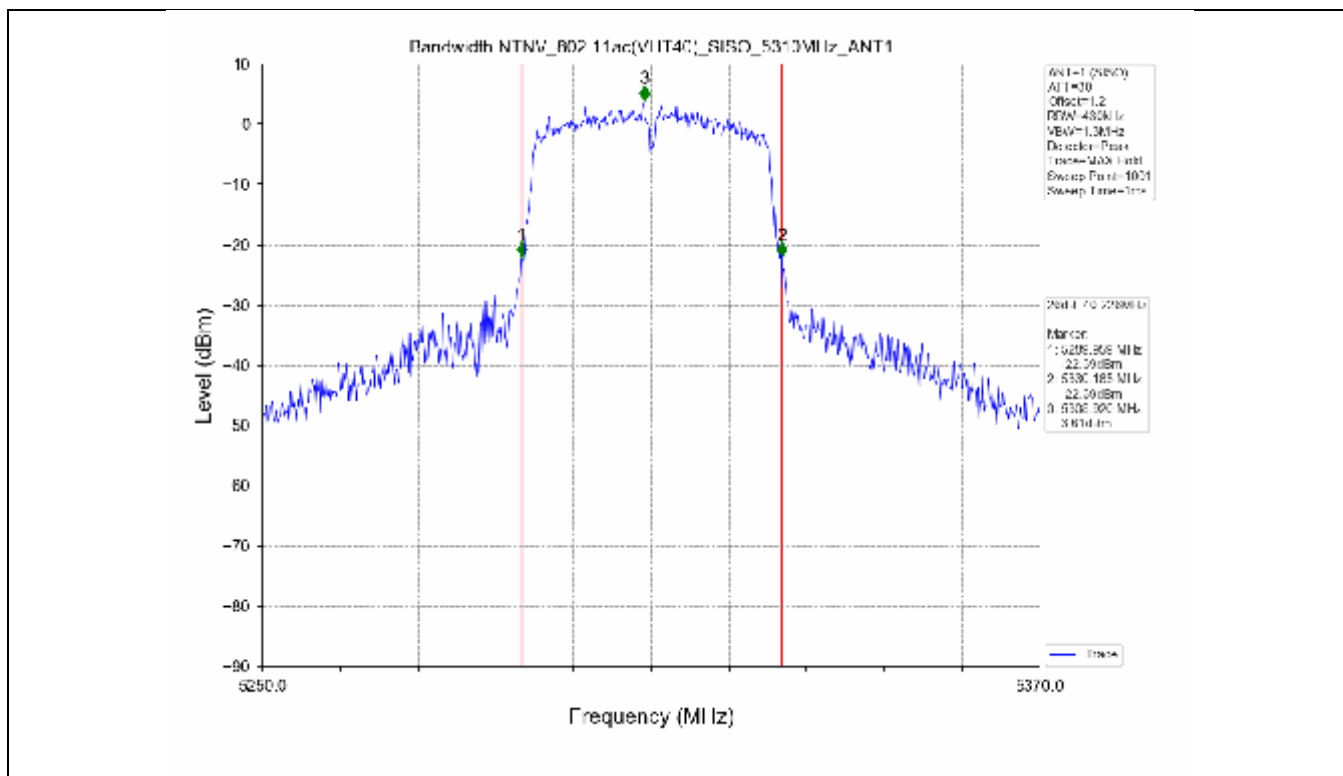

2.2 Test Graph - Emission Bandwidth

2.3 Test Graph - 99% Occupied Bandwidth

3. Maximum Conducted Output Power

**3.1 Test Result**

Test Mode	Frequency (MHz)	Tx Type	Measured Output Power (dBm)	Limit (dBm)	Verdict
			Ant 1		
802.11a	5180	SISO	13.71	≤23.98	PASS
	5200	SISO	13.78	≤23.98	PASS
	5240	SISO	13.70	≤23.98	PASS
	5260	SISO	13.63	≤23.98	PASS
	5300	SISO	13.50	≤23.93	PASS
	5320	SISO	13.50	≤23.82	PASS
	5500	SISO	13.62	≤23.90	PASS
	5580	SISO	13.75	≤23.86	PASS
	5600	SISO	13.56	≤23.95	PASS
	5700	SISO	13.23	≤23.98	PASS
	5745	SISO	13.13	≤30.00	PASS
	5785	SISO	13.03	≤30.00	PASS
802.11n(HT20)	5825	SISO	13.36	≤30.00	PASS
	5180	SISO	13.44	≤23.98	PASS
	5200	SISO	13.54	≤23.98	PASS
	5240	SISO	13.21	≤23.98	PASS
	5260	SISO	13.21	≤23.98	PASS
	5300	SISO	13.15	≤23.98	PASS
	5320	SISO	13.16	≤23.98	PASS
	5500	SISO	13.24	≤23.98	PASS
	5580	SISO	13.42	≤23.98	PASS
	5600	SISO	13.41	≤23.98	PASS
	5700	SISO	12.97	≤23.98	PASS
	5745	SISO	13.94	≤30.00	PASS
802.11n(HT40)	5785	SISO	13.85	≤30.00	PASS
	5825	SISO	14.07	≤30.00	PASS
	5190	SISO	13.18	≤23.98	PASS
	5230	SISO	13.21	≤23.98	PASS
	5270	SISO	12.91	≤23.98	PASS
	5310	SISO	12.89	≤23.98	PASS
	5510	SISO	13.17	≤23.98	PASS
	5550	SISO	13.27	≤23.98	PASS
	5590	SISO	13.30	≤23.98	PASS
	5670	SISO	12.80	≤23.98	PASS
	5755	SISO	13.56	≤30.00	PASS
	5795	SISO	13.89	≤30.00	PASS
802.11ac(VHT20)	5180	SISO	13.61	≤23.98	PASS
	5200	SISO	13.51	≤23.98	PASS
	5240	SISO	13.35	≤23.98	PASS
	5260	SISO	13.14	≤23.98	PASS
	5300	SISO	13.06	≤23.98	PASS
	5320	SISO	13.03	≤23.98	PASS
	5500	SISO	13.32	≤23.98	PASS
	5580	SISO	13.60	≤23.98	PASS
	5600	SISO	13.42	≤23.98	PASS
	5700	SISO	13.19	≤23.98	PASS
	5745	SISO	13.30	≤30.00	PASS
	5785	SISO	13.55	≤30.00	PASS
802.11ac(VHT40)	5825	SISO	13.70	≤30.00	PASS
	5190	SISO	13.78	≤23.98	PASS
	5230	SISO	13.47	≤23.98	PASS
	5270	SISO	13.58	≤23.98	PASS
	5310	SISO	13.49	≤23.98	PASS
	5510	SISO	13.37	≤23.98	PASS

### 3.2 Test Graph