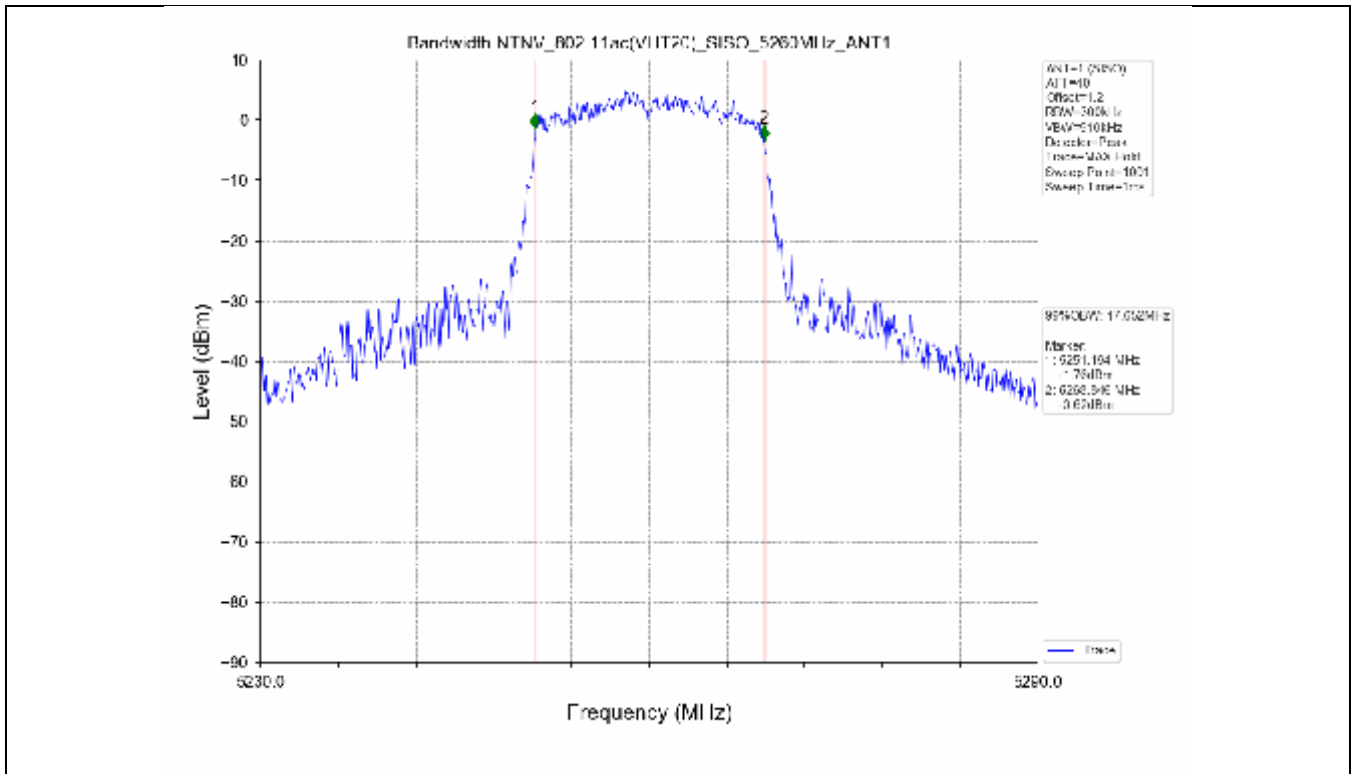

2.2 Test Graph - Emission Bandwidth

2.3 Test Graph - 99% Occupied Bandwidth

3. Maximum Conducted Output Power

**3.1 Test Result**

Test Mode	Frequency (MHz)	Tx Type	Measured Output Power (dBm)	Limit (dBm)	Verdict
			Ant 1		
802.11a	5180	SISO	13.71	≤23.98	PASS
	5200	SISO	13.78	≤23.98	PASS
	5240	SISO	13.70	≤23.98	PASS
	5260	SISO	13.63	≤23.98	PASS
	5300	SISO	13.50	≤23.93	PASS
	5320	SISO	13.50	≤23.82	PASS
	5500	SISO	13.62	≤23.90	PASS
	5580	SISO	13.75	≤23.86	PASS
	5600	SISO	13.56	≤23.95	PASS
	5700	SISO	13.23	≤23.98	PASS
	5745	SISO	13.13	≤30.00	PASS
	5785	SISO	13.03	≤30.00	PASS
802.11n(HT20)	5825	SISO	13.36	≤30.00	PASS
	5180	SISO	13.44	≤23.98	PASS
	5200	SISO	13.54	≤23.98	PASS
	5240	SISO	13.21	≤23.98	PASS
	5260	SISO	13.21	≤23.98	PASS
	5300	SISO	13.15	≤23.98	PASS
	5320	SISO	13.16	≤23.98	PASS
	5500	SISO	13.24	≤23.98	PASS
	5580	SISO	13.42	≤23.98	PASS
	5600	SISO	13.41	≤23.98	PASS
	5700	SISO	12.97	≤23.98	PASS
	5745	SISO	13.94	≤30.00	PASS
802.11n(HT40)	5785	SISO	13.85	≤30.00	PASS
	5825	SISO	14.07	≤30.00	PASS
	5190	SISO	13.18	≤23.98	PASS
	5230	SISO	13.21	≤23.98	PASS
	5270	SISO	12.91	≤23.98	PASS
	5310	SISO	12.89	≤23.98	PASS
	5510	SISO	13.17	≤23.98	PASS
	5550	SISO	13.27	≤23.98	PASS
	5590	SISO	13.30	≤23.98	PASS
	5670	SISO	12.80	≤23.98	PASS
	5755	SISO	13.56	≤30.00	PASS
	5795	SISO	13.89	≤30.00	PASS
802.11ac(VHT20)	5180	SISO	13.61	≤23.98	PASS
	5200	SISO	13.51	≤23.98	PASS
	5240	SISO	13.35	≤23.98	PASS
	5260	SISO	13.14	≤23.98	PASS
	5300	SISO	13.06	≤23.98	PASS
	5320	SISO	13.03	≤23.98	PASS
	5500	SISO	13.32	≤23.98	PASS
	5580	SISO	13.60	≤23.98	PASS
	5600	SISO	13.42	≤23.98	PASS
	5700	SISO	13.19	≤23.98	PASS
	5745	SISO	13.30	≤30.00	PASS
	5785	SISO	13.55	≤30.00	PASS
802.11ac(VHT40)	5825	SISO	13.70	≤30.00	PASS
	5190	SISO	13.78	≤23.98	PASS
	5230	SISO	13.47	≤23.98	PASS
	5270	SISO	13.58	≤23.98	PASS
	5310	SISO	13.49	≤23.98	PASS
	5510	SISO	13.37	≤23.98	PASS

### 3.2 Test Graph