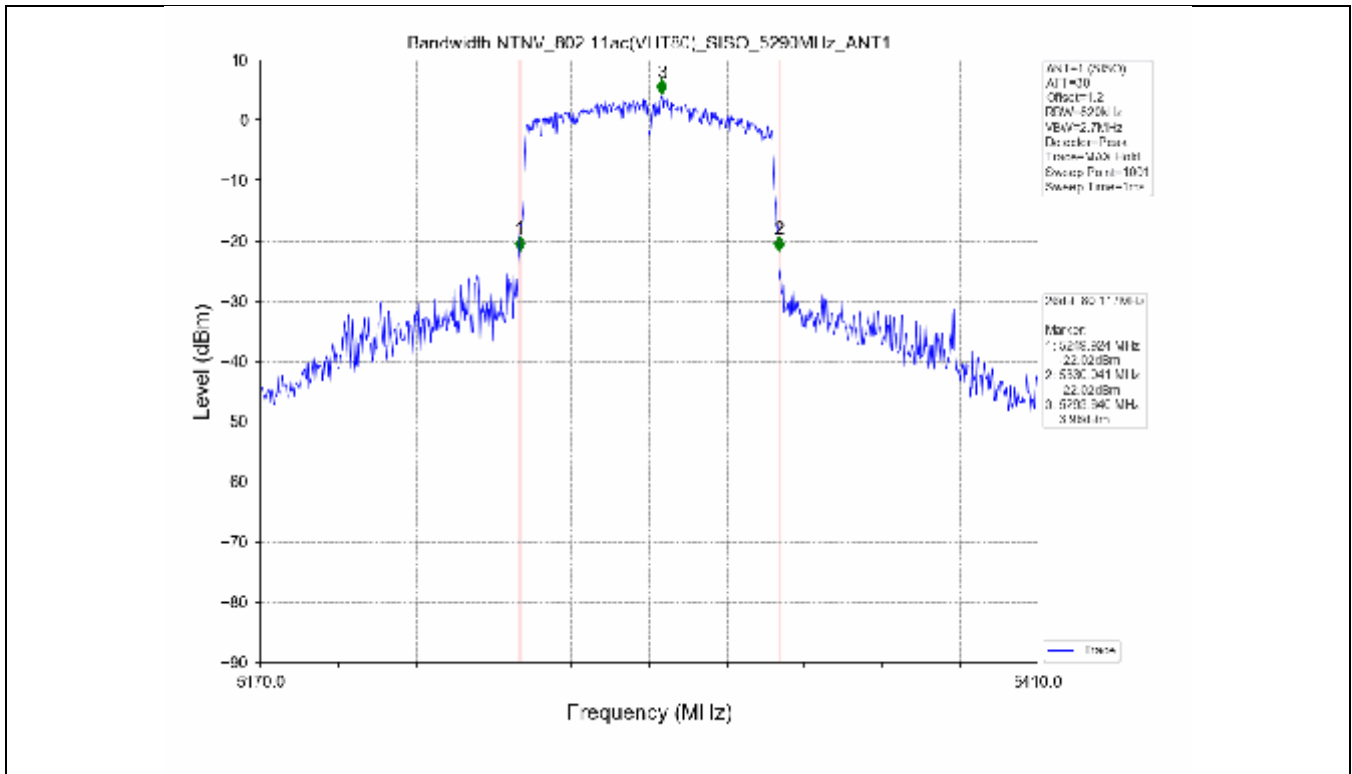

2.2 Test Graph - Emission Bandwidth

2.3 Test Graph - 99% Occupied Bandwidth

3. Maximum Conducted Output Power

**3.1 Test Result**

Test Mode	Frequency (MHz)	Tx Type	Measured Output Power (dBm)	Limit (dBm)	Verdict
			Ant 1		
802.11a	5180	SISO	13.71	≤23.98	PASS
	5200	SISO	13.78	≤23.98	PASS
	5240	SISO	13.70	≤23.98	PASS
	5260	SISO	13.63	≤23.98	PASS
	5300	SISO	13.50	≤23.93	PASS
	5320	SISO	13.50	≤23.82	PASS
	5500	SISO	13.62	≤23.90	PASS
	5580	SISO	13.75	≤23.86	PASS
	5600	SISO	13.56	≤23.95	PASS
	5700	SISO	13.23	≤23.98	PASS
	5745	SISO	13.13	≤30.00	PASS
	5785	SISO	13.03	≤30.00	PASS
802.11n(HT20)	5825	SISO	13.36	≤30.00	PASS
	5180	SISO	13.44	≤23.98	PASS
	5200	SISO	13.54	≤23.98	PASS
	5240	SISO	13.21	≤23.98	PASS
	5260	SISO	13.21	≤23.98	PASS
	5300	SISO	13.15	≤23.98	PASS
	5320	SISO	13.16	≤23.98	PASS
	5500	SISO	13.24	≤23.98	PASS
	5580	SISO	13.42	≤23.98	PASS
	5600	SISO	13.41	≤23.98	PASS
	5700	SISO	12.97	≤23.98	PASS
	5745	SISO	13.94	≤30.00	PASS
802.11n(HT40)	5785	SISO	13.85	≤30.00	PASS
	5825	SISO	14.07	≤30.00	PASS
	5190	SISO	13.18	≤23.98	PASS
	5230	SISO	13.21	≤23.98	PASS
	5270	SISO	12.91	≤23.98	PASS
	5310	SISO	12.89	≤23.98	PASS
	5510	SISO	13.17	≤23.98	PASS
	5550	SISO	13.27	≤23.98	PASS
	5590	SISO	13.30	≤23.98	PASS
	5670	SISO	12.80	≤23.98	PASS
	5755	SISO	13.56	≤30.00	PASS
	5795	SISO	13.89	≤30.00	PASS
802.11ac(VHT20)	5180	SISO	13.61	≤23.98	PASS
	5200	SISO	13.51	≤23.98	PASS
	5240	SISO	13.35	≤23.98	PASS
	5260	SISO	13.14	≤23.98	PASS
	5300	SISO	13.06	≤23.98	PASS
	5320	SISO	13.03	≤23.98	PASS
	5500	SISO	13.32	≤23.98	PASS
	5580	SISO	13.60	≤23.98	PASS
	5600	SISO	13.42	≤23.98	PASS
	5700	SISO	13.19	≤23.98	PASS
	5745	SISO	13.30	≤30.00	PASS
	5785	SISO	13.55	≤30.00	PASS
802.11ac(VHT40)	5825	SISO	13.70	≤30.00	PASS
	5190	SISO	13.78	≤23.98	PASS
	5230	SISO	13.47	≤23.98	PASS
	5270	SISO	13.58	≤23.98	PASS
	5310	SISO	13.49	≤23.98	PASS
	5510	SISO	13.37	≤23.98	PASS

### 3.2 Test Graph