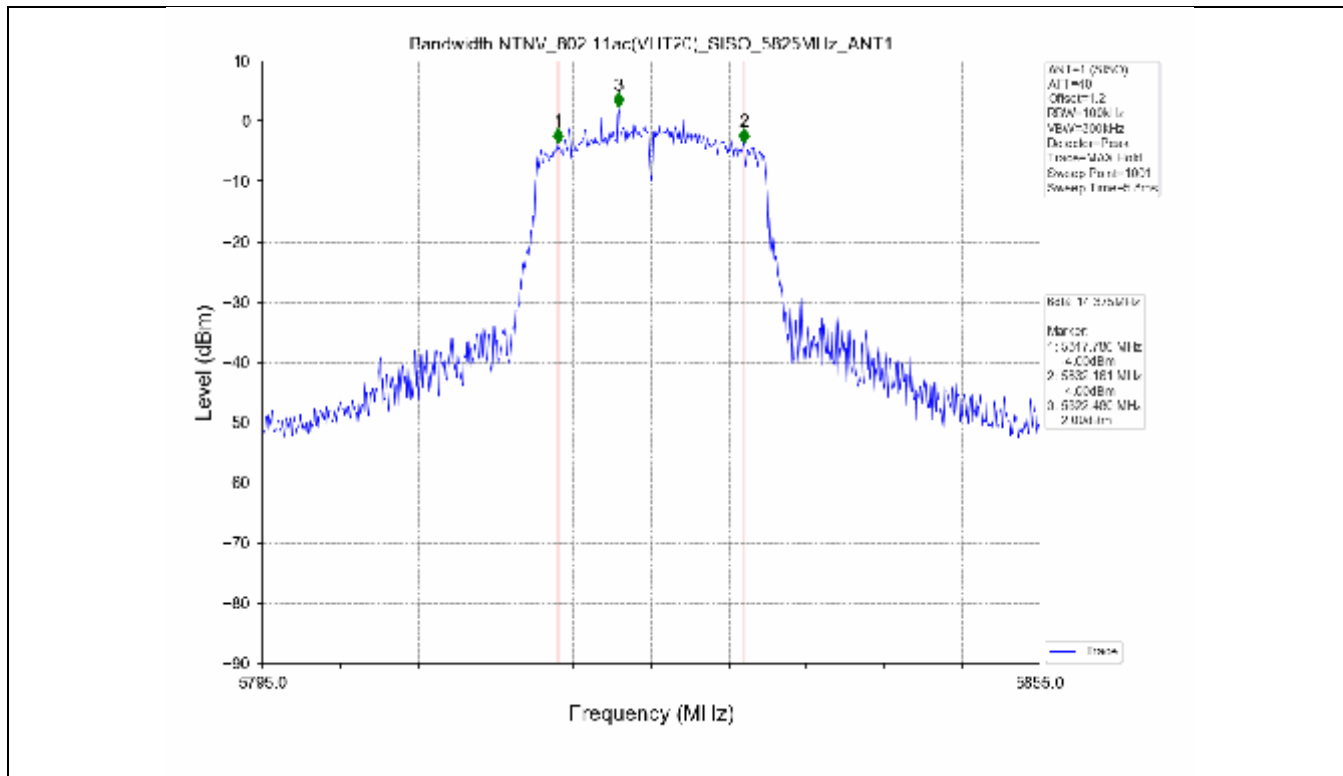

2.2 Test Graph - Emission Bandwidth

2.3 Test Graph - 99% Occupied Bandwidth

3. Maximum Conducted Output Power

**3.1 Test Result**

Test Mode	Frequency (MHz)	Tx Type	Measured Output Power (dBm)	Limit (dBm)	Verdict
			Ant 1		
802.11a	5180	SISO	13.71	≤23.98	PASS
	5200	SISO	13.78	≤23.98	PASS
	5240	SISO	13.70	≤23.98	PASS
	5260	SISO	13.63	≤23.98	PASS
	5300	SISO	13.50	≤23.93	PASS
	5320	SISO	13.50	≤23.82	PASS
	5500	SISO	13.62	≤23.90	PASS
	5580	SISO	13.75	≤23.86	PASS
	5600	SISO	13.56	≤23.95	PASS
	5700	SISO	13.23	≤23.98	PASS
	5745	SISO	13.13	≤30.00	PASS
	5785	SISO	13.03	≤30.00	PASS
802.11n(HT20)	5825	SISO	13.36	≤30.00	PASS
	5180	SISO	13.44	≤23.98	PASS
	5200	SISO	13.54	≤23.98	PASS
	5240	SISO	13.21	≤23.98	PASS
	5260	SISO	13.21	≤23.98	PASS
	5300	SISO	13.15	≤23.98	PASS
	5320	SISO	13.16	≤23.98	PASS
	5500	SISO	13.24	≤23.98	PASS
	5580	SISO	13.42	≤23.98	PASS
	5600	SISO	13.41	≤23.98	PASS
	5700	SISO	12.97	≤23.98	PASS
	5745	SISO	13.94	≤30.00	PASS
802.11n(HT40)	5785	SISO	13.85	≤30.00	PASS
	5825	SISO	14.07	≤30.00	PASS
	5190	SISO	13.18	≤23.98	PASS
	5230	SISO	13.21	≤23.98	PASS
	5270	SISO	12.91	≤23.98	PASS
	5310	SISO	12.89	≤23.98	PASS
	5510	SISO	13.17	≤23.98	PASS
	5550	SISO	13.27	≤23.98	PASS
	5590	SISO	13.30	≤23.98	PASS
	5670	SISO	12.80	≤23.98	PASS
	5755	SISO	13.56	≤30.00	PASS
	5795	SISO	13.89	≤30.00	PASS
802.11ac(VHT20)	5180	SISO	13.61	≤23.98	PASS
	5200	SISO	13.51	≤23.98	PASS
	5240	SISO	13.35	≤23.98	PASS
	5260	SISO	13.14	≤23.98	PASS
	5300	SISO	13.06	≤23.98	PASS
	5320	SISO	13.03	≤23.98	PASS
	5500	SISO	13.32	≤23.98	PASS
	5580	SISO	13.60	≤23.98	PASS
	5600	SISO	13.42	≤23.98	PASS
	5700	SISO	13.19	≤23.98	PASS
	5745	SISO	13.30	≤30.00	PASS
	5785	SISO	13.55	≤30.00	PASS
802.11ac(VHT40)	5825	SISO	13.70	≤30.00	PASS
	5190	SISO	13.78	≤23.98	PASS
	5230	SISO	13.47	≤23.98	PASS
	5270	SISO	13.58	≤23.98	PASS
	5310	SISO	13.49	≤23.98	PASS
	5510	SISO	13.37	≤23.98	PASS

### 3.2 Test Graph