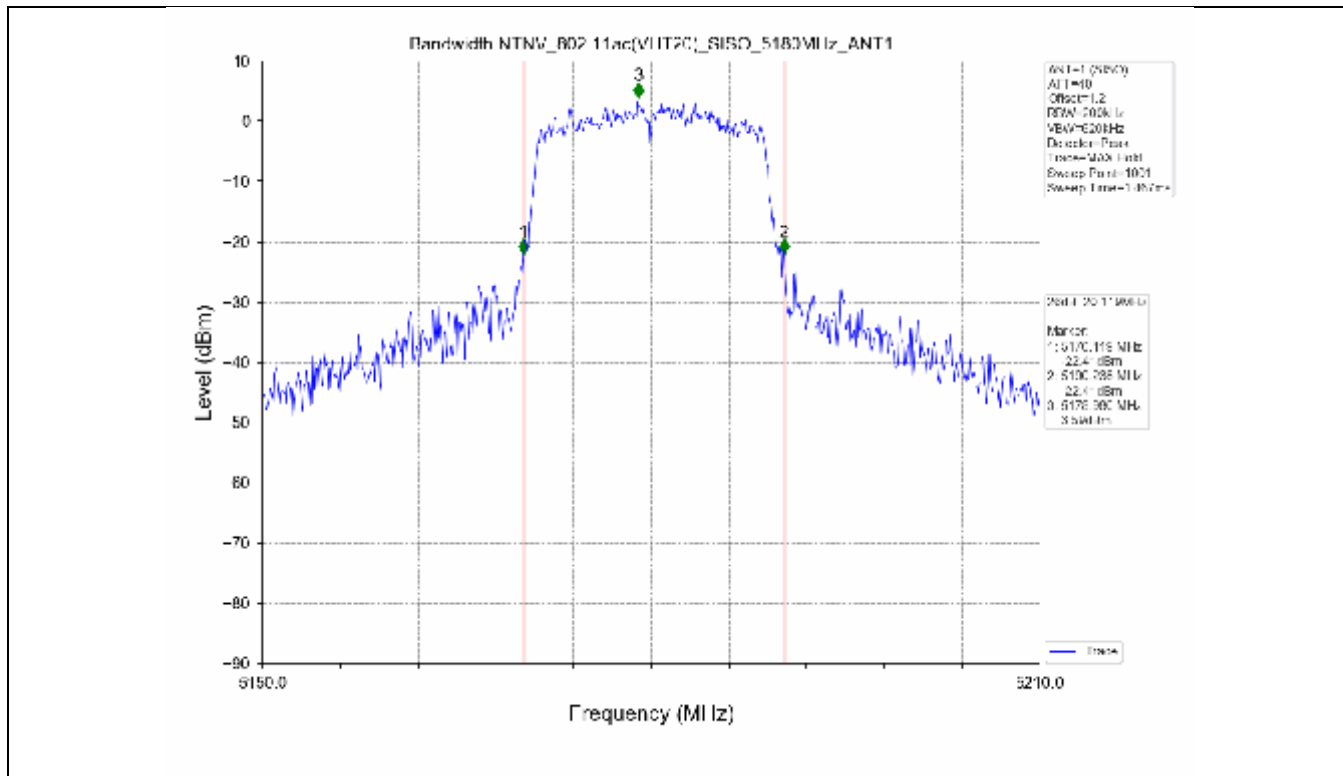

2.2 Test Graph - Emission Bandwidth

2.3 Test Graph - 99% Occupied Bandwidth

3. Maximum Conducted Output Power

**3.1 Test Result**

Test Mode	Frequency (MHz)	Tx Type	Measured Output Power (dBm)	Limit (dBm)	Verdict
			Ant 1		
802.11a	5180	SISO	13.71	≤23.98	PASS
	5200	SISO	13.78	≤23.98	PASS
	5240	SISO	13.70	≤23.98	PASS
	5260	SISO	13.63	≤23.98	PASS
	5300	SISO	13.50	≤23.93	PASS
	5320	SISO	13.50	≤23.82	PASS
	5500	SISO	13.62	≤23.90	PASS
	5580	SISO	13.75	≤23.86	PASS
	5600	SISO	13.56	≤23.95	PASS
	5700	SISO	13.23	≤23.98	PASS
	5745	SISO	13.13	≤30.00	PASS
	5785	SISO	13.03	≤30.00	PASS
802.11n(HT20)	5825	SISO	13.36	≤30.00	PASS
	5180	SISO	13.44	≤23.98	PASS
	5200	SISO	13.54	≤23.98	PASS
	5240	SISO	13.21	≤23.98	PASS
	5260	SISO	13.21	≤23.98	PASS
	5300	SISO	13.15	≤23.98	PASS
	5320	SISO	13.16	≤23.98	PASS
	5500	SISO	13.24	≤23.98	PASS
	5580	SISO	13.42	≤23.98	PASS
	5600	SISO	13.41	≤23.98	PASS
	5700	SISO	12.97	≤23.98	PASS
	5745	SISO	13.94	≤30.00	PASS
802.11n(HT40)	5785	SISO	13.85	≤30.00	PASS
	5825	SISO	14.07	≤30.00	PASS
	5190	SISO	13.18	≤23.98	PASS
	5230	SISO	13.21	≤23.98	PASS
	5270	SISO	12.91	≤23.98	PASS
	5310	SISO	12.89	≤23.98	PASS
	5510	SISO	13.17	≤23.98	PASS
	5550	SISO	13.27	≤23.98	PASS
	5590	SISO	13.30	≤23.98	PASS
	5670	SISO	12.80	≤23.98	PASS
	5755	SISO	13.56	≤30.00	PASS
	5795	SISO	13.89	≤30.00	PASS
802.11ac(VHT20)	5180	SISO	13.61	≤23.98	PASS
	5200	SISO	13.51	≤23.98	PASS
	5240	SISO	13.35	≤23.98	PASS
	5260	SISO	13.14	≤23.98	PASS
	5300	SISO	13.06	≤23.98	PASS
	5320	SISO	13.03	≤23.98	PASS
	5500	SISO	13.32	≤23.98	PASS
	5580	SISO	13.60	≤23.98	PASS
	5600	SISO	13.42	≤23.98	PASS
	5700	SISO	13.19	≤23.98	PASS
	5745	SISO	13.30	≤30.00	PASS
	5785	SISO	13.55	≤30.00	PASS
802.11ac(VHT40)	5825	SISO	13.70	≤30.00	PASS
	5190	SISO	13.78	≤23.98	PASS
	5230	SISO	13.47	≤23.98	PASS
	5270	SISO	13.58	≤23.98	PASS
	5310	SISO	13.49	≤23.98	PASS
	5510	SISO	13.37	≤23.98	PASS

### 3.2 Test Graph