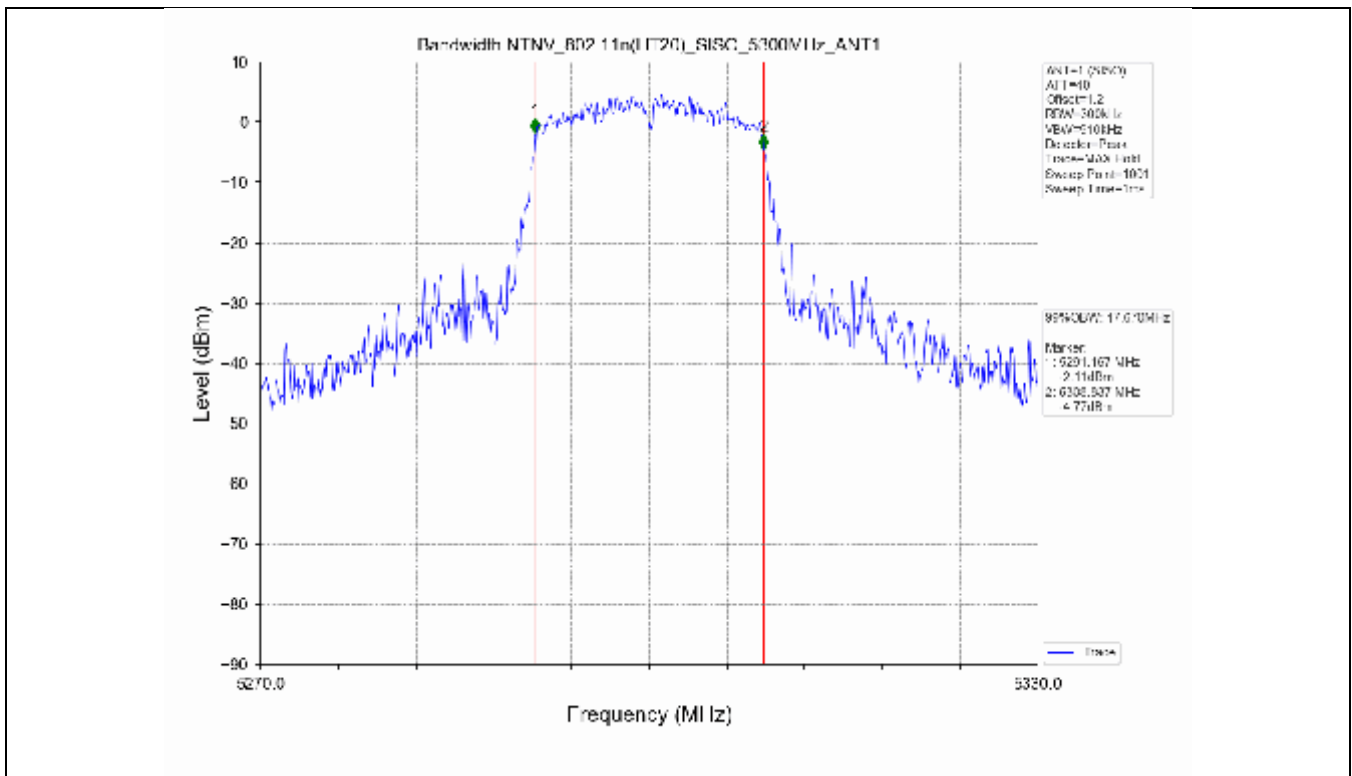

2.2 Test Graph - Emission Bandwidth

2.3 Test Graph - 99% Occupied Bandwidth

3. Maximum Conducted Output Power

**3.1 Test Result**

Test Mode	Frequency (MHz)	Tx Type	Measured Output Power (dBm)	Limit (dBm)	Verdict
			Ant 1		
802.11a	5180	SISO	13.71	≤23.98	PASS
	5200	SISO	13.78	≤23.98	PASS
	5240	SISO	13.70	≤23.98	PASS
	5260	SISO	13.63	≤23.98	PASS
	5300	SISO	13.50	≤23.93	PASS
	5320	SISO	13.50	≤23.82	PASS
	5500	SISO	13.62	≤23.90	PASS
	5580	SISO	13.75	≤23.86	PASS
	5600	SISO	13.56	≤23.95	PASS
	5700	SISO	13.23	≤23.98	PASS
	5745	SISO	13.13	≤30.00	PASS
	5785	SISO	13.03	≤30.00	PASS
802.11n(HT20)	5825	SISO	13.36	≤30.00	PASS
	5180	SISO	13.44	≤23.98	PASS
	5200	SISO	13.54	≤23.98	PASS
	5240	SISO	13.21	≤23.98	PASS
	5260	SISO	13.21	≤23.98	PASS
	5300	SISO	13.15	≤23.98	PASS
	5320	SISO	13.16	≤23.98	PASS
	5500	SISO	13.24	≤23.98	PASS
	5580	SISO	13.42	≤23.98	PASS
	5600	SISO	13.41	≤23.98	PASS
	5700	SISO	12.97	≤23.98	PASS
	5745	SISO	13.94	≤30.00	PASS
802.11n(HT40)	5785	SISO	13.85	≤30.00	PASS
	5825	SISO	14.07	≤30.00	PASS
	5190	SISO	13.18	≤23.98	PASS
	5230	SISO	13.21	≤23.98	PASS
	5270	SISO	12.91	≤23.98	PASS
	5310	SISO	12.89	≤23.98	PASS
	5510	SISO	13.17	≤23.98	PASS
	5550	SISO	13.27	≤23.98	PASS
	5590	SISO	13.30	≤23.98	PASS
	5670	SISO	12.80	≤23.98	PASS
	5755	SISO	13.56	≤30.00	PASS
	5795	SISO	13.89	≤30.00	PASS
802.11ac(VHT20)	5180	SISO	13.61	≤23.98	PASS
	5200	SISO	13.51	≤23.98	PASS
	5240	SISO	13.35	≤23.98	PASS
	5260	SISO	13.14	≤23.98	PASS
	5300	SISO	13.06	≤23.98	PASS
	5320	SISO	13.03	≤23.98	PASS
	5500	SISO	13.32	≤23.98	PASS
	5580	SISO	13.60	≤23.98	PASS
	5600	SISO	13.42	≤23.98	PASS
	5700	SISO	13.19	≤23.98	PASS
	5745	SISO	13.30	≤30.00	PASS
	5785	SISO	13.55	≤30.00	PASS
802.11ac(VHT40)	5825	SISO	13.70	≤30.00	PASS
	5190	SISO	13.78	≤23.98	PASS
	5230	SISO	13.47	≤23.98	PASS
	5270	SISO	13.58	≤23.98	PASS
	5310	SISO	13.49	≤23.98	PASS
	5510	SISO	13.37	≤23.98	PASS

### 3.2 Test Graph