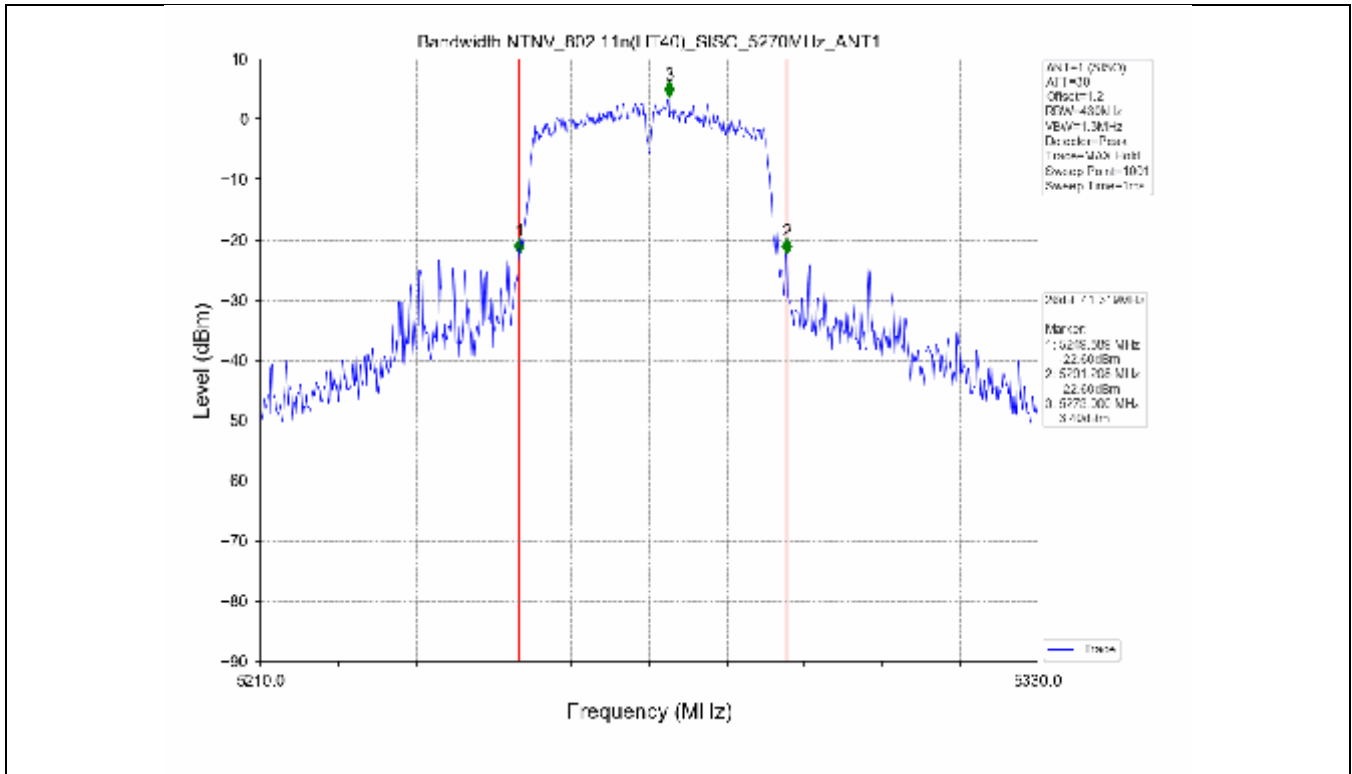

2.2 Test Graph - Emission Bandwidth

2.3 Test Graph - 99% Occupied Bandwidth

3. Maximum Conducted Output Power

**3.1 Test Result**

Test Mode	Frequency (MHz)	Tx Type	Measured Output Power (dBm)	Limit (dBm)	Verdict
			Ant 1		
802.11a	5180	SISO	13.71	≤23.98	PASS
	5200	SISO	13.78	≤23.98	PASS
	5240	SISO	13.70	≤23.98	PASS
	5260	SISO	13.63	≤23.98	PASS
	5300	SISO	13.50	≤23.93	PASS
	5320	SISO	13.50	≤23.82	PASS
	5500	SISO	13.62	≤23.90	PASS
	5580	SISO	13.75	≤23.86	PASS
	5600	SISO	13.56	≤23.95	PASS
	5700	SISO	13.23	≤23.98	PASS
	5745	SISO	13.13	≤30.00	PASS
	5785	SISO	13.03	≤30.00	PASS
802.11n(HT20)	5825	SISO	13.36	≤30.00	PASS
	5180	SISO	13.44	≤23.98	PASS
	5200	SISO	13.54	≤23.98	PASS
	5240	SISO	13.21	≤23.98	PASS
	5260	SISO	13.21	≤23.98	PASS
	5300	SISO	13.15	≤23.98	PASS
	5320	SISO	13.16	≤23.98	PASS
	5500	SISO	13.24	≤23.98	PASS
	5580	SISO	13.42	≤23.98	PASS
	5600	SISO	13.41	≤23.98	PASS
	5700	SISO	12.97	≤23.98	PASS
	5745	SISO	13.94	≤30.00	PASS
802.11n(HT40)	5785	SISO	13.85	≤30.00	PASS
	5825	SISO	14.07	≤30.00	PASS
	5190	SISO	13.18	≤23.98	PASS
	5230	SISO	13.21	≤23.98	PASS
	5270	SISO	12.91	≤23.98	PASS
	5310	SISO	12.89	≤23.98	PASS
	5510	SISO	13.17	≤23.98	PASS
	5550	SISO	13.27	≤23.98	PASS
	5590	SISO	13.30	≤23.98	PASS
	5670	SISO	12.80	≤23.98	PASS
	5755	SISO	13.56	≤30.00	PASS
	5795	SISO	13.89	≤30.00	PASS
802.11ac(VHT20)	5180	SISO	13.61	≤23.98	PASS
	5200	SISO	13.51	≤23.98	PASS
	5240	SISO	13.35	≤23.98	PASS
	5260	SISO	13.14	≤23.98	PASS
	5300	SISO	13.06	≤23.98	PASS
	5320	SISO	13.03	≤23.98	PASS
	5500	SISO	13.32	≤23.98	PASS
	5580	SISO	13.60	≤23.98	PASS
	5600	SISO	13.42	≤23.98	PASS
	5700	SISO	13.19	≤23.98	PASS
	5745	SISO	13.30	≤30.00	PASS
	5785	SISO	13.55	≤30.00	PASS
802.11ac(VHT40)	5825	SISO	13.70	≤30.00	PASS
	5190	SISO	13.78	≤23.98	PASS
	5230	SISO	13.47	≤23.98	PASS
	5270	SISO	13.58	≤23.98	PASS
	5310	SISO	13.49	≤23.98	PASS
	5510	SISO	13.37	≤23.98	PASS

### 3.2 Test Graph