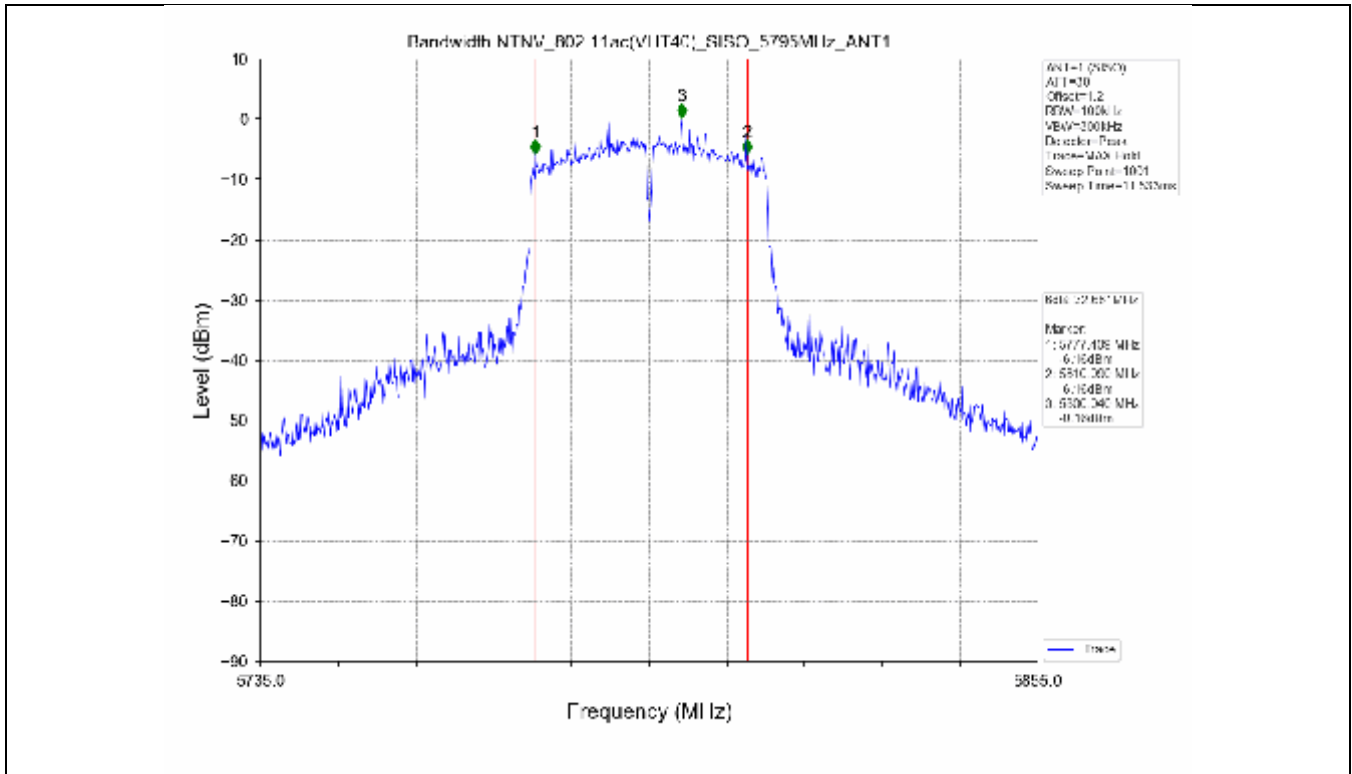

2.2 Test Graph - Emission Bandwidth

2.3 Test Graph - 99% Occupied Bandwidth

3. Maximum Conducted Output Power

**3.1 Test Result**

Test Mode	Frequency (MHz)	Tx Type	Measured Output Power (dBm)	Limit (dBm)	Verdict
			Ant 1		
802.11a	5180	SISO	13.71	≤23.98	PASS
	5200	SISO	13.78	≤23.98	PASS
	5240	SISO	13.70	≤23.98	PASS
	5260	SISO	13.63	≤23.98	PASS
	5300	SISO	13.50	≤23.93	PASS
	5320	SISO	13.50	≤23.82	PASS
	5500	SISO	13.62	≤23.90	PASS
	5580	SISO	13.75	≤23.86	PASS
	5600	SISO	13.56	≤23.95	PASS
	5700	SISO	13.23	≤23.98	PASS
	5745	SISO	13.13	≤30.00	PASS
	5785	SISO	13.03	≤30.00	PASS
802.11n(HT20)	5825	SISO	13.36	≤30.00	PASS
	5180	SISO	13.44	≤23.98	PASS
	5200	SISO	13.54	≤23.98	PASS
	5240	SISO	13.21	≤23.98	PASS
	5260	SISO	13.21	≤23.98	PASS
	5300	SISO	13.15	≤23.98	PASS
	5320	SISO	13.16	≤23.98	PASS
	5500	SISO	13.24	≤23.98	PASS
	5580	SISO	13.42	≤23.98	PASS
	5600	SISO	13.41	≤23.98	PASS
	5700	SISO	12.97	≤23.98	PASS
	5745	SISO	13.94	≤30.00	PASS
802.11n(HT40)	5785	SISO	13.85	≤30.00	PASS
	5825	SISO	14.07	≤30.00	PASS
	5190	SISO	13.18	≤23.98	PASS
	5230	SISO	13.21	≤23.98	PASS
	5270	SISO	12.91	≤23.98	PASS
	5310	SISO	12.89	≤23.98	PASS
	5510	SISO	13.17	≤23.98	PASS
	5550	SISO	13.27	≤23.98	PASS
	5590	SISO	13.30	≤23.98	PASS
	5670	SISO	12.80	≤23.98	PASS
	5755	SISO	13.56	≤30.00	PASS
	5795	SISO	13.89	≤30.00	PASS
802.11ac(VHT20)	5180	SISO	13.61	≤23.98	PASS
	5200	SISO	13.51	≤23.98	PASS
	5240	SISO	13.35	≤23.98	PASS
	5260	SISO	13.14	≤23.98	PASS
	5300	SISO	13.06	≤23.98	PASS
	5320	SISO	13.03	≤23.98	PASS
	5500	SISO	13.32	≤23.98	PASS
	5580	SISO	13.60	≤23.98	PASS
	5600	SISO	13.42	≤23.98	PASS
	5700	SISO	13.19	≤23.98	PASS
	5745	SISO	13.30	≤30.00	PASS
	5785	SISO	13.55	≤30.00	PASS
802.11ac(VHT40)	5825	SISO	13.70	≤30.00	PASS
	5190	SISO	13.78	≤23.98	PASS
	5230	SISO	13.47	≤23.98	PASS
	5270	SISO	13.58	≤23.98	PASS
	5310	SISO	13.49	≤23.98	PASS
	5510	SISO	13.37	≤23.98	PASS

### 3.2 Test Graph