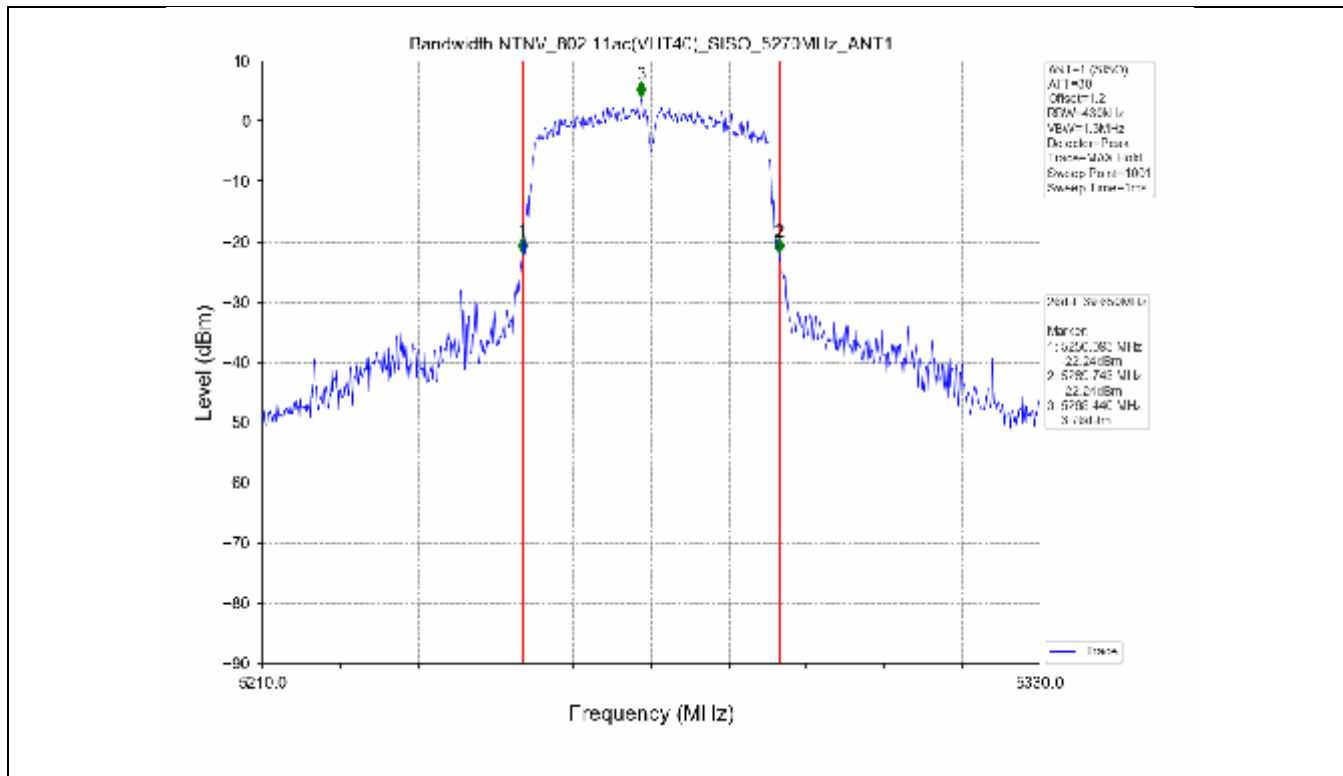

2.2 Test Graph - Emission Bandwidth

2.3 Test Graph - 99% Occupied Bandwidth

3. Maximum Conducted Output Power

**3.1 Test Result**

Test Mode	Frequency (MHz)	Tx Type	Measured Output Power (dBm)	Limit (dBm)	Verdict
			Ant 1		
802.11a	5180	SISO	13.71	≤23.98	PASS
	5200	SISO	13.78	≤23.98	PASS
	5240	SISO	13.70	≤23.98	PASS
	5260	SISO	13.63	≤23.98	PASS
	5300	SISO	13.50	≤23.93	PASS
	5320	SISO	13.50	≤23.82	PASS
	5500	SISO	13.62	≤23.90	PASS
	5580	SISO	13.75	≤23.86	PASS
	5600	SISO	13.56	≤23.95	PASS
	5700	SISO	13.23	≤23.98	PASS
	5745	SISO	13.13	≤30.00	PASS
	5785	SISO	13.03	≤30.00	PASS
802.11n(HT20)	5825	SISO	13.36	≤30.00	PASS
	5180	SISO	13.44	≤23.98	PASS
	5200	SISO	13.54	≤23.98	PASS
	5240	SISO	13.21	≤23.98	PASS
	5260	SISO	13.21	≤23.98	PASS
	5300	SISO	13.15	≤23.98	PASS
	5320	SISO	13.16	≤23.98	PASS
	5500	SISO	13.24	≤23.98	PASS
	5580	SISO	13.42	≤23.98	PASS
	5600	SISO	13.41	≤23.98	PASS
	5700	SISO	12.97	≤23.98	PASS
	5745	SISO	13.94	≤30.00	PASS
802.11n(HT40)	5785	SISO	13.85	≤30.00	PASS
	5825	SISO	14.07	≤30.00	PASS
	5190	SISO	13.18	≤23.98	PASS
	5230	SISO	13.21	≤23.98	PASS
	5270	SISO	12.91	≤23.98	PASS
	5310	SISO	12.89	≤23.98	PASS
	5510	SISO	13.17	≤23.98	PASS
	5550	SISO	13.27	≤23.98	PASS
	5590	SISO	13.30	≤23.98	PASS
	5670	SISO	12.80	≤23.98	PASS
	5755	SISO	13.56	≤30.00	PASS
	5795	SISO	13.89	≤30.00	PASS
802.11ac(VHT20)	5180	SISO	13.61	≤23.98	PASS
	5200	SISO	13.51	≤23.98	PASS
	5240	SISO	13.35	≤23.98	PASS
	5260	SISO	13.14	≤23.98	PASS
	5300	SISO	13.06	≤23.98	PASS
	5320	SISO	13.03	≤23.98	PASS
	5500	SISO	13.32	≤23.98	PASS
	5580	SISO	13.60	≤23.98	PASS
	5600	SISO	13.42	≤23.98	PASS
	5700	SISO	13.19	≤23.98	PASS
	5745	SISO	13.30	≤30.00	PASS
	5785	SISO	13.55	≤30.00	PASS
802.11ac(VHT40)	5825	SISO	13.70	≤30.00	PASS
	5190	SISO	13.78	≤23.98	PASS
	5230	SISO	13.47	≤23.98	PASS
	5270	SISO	13.58	≤23.98	PASS
	5310	SISO	13.49	≤23.98	PASS
	5510	SISO	13.37	≤23.98	PASS

### 3.2 Test Graph