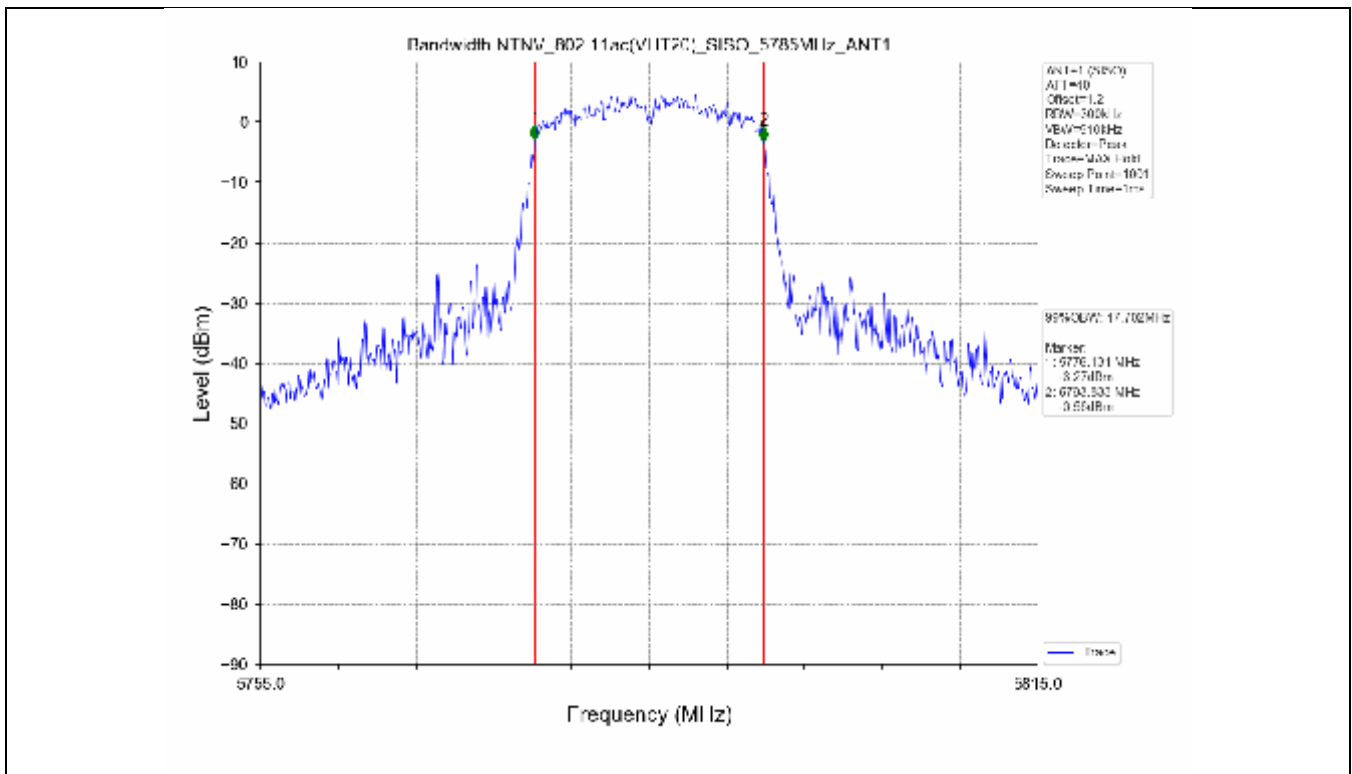

2.2 Test Graph - Emission Bandwidth

2.3 Test Graph - 99% Occupied Bandwidth

3. Maximum Conducted Output Power

**3.1 Test Result**

Test Mode	Frequency (MHz)	Tx Type	Measured Output Power (dBm)	Limit (dBm)	Verdict
			Ant 1		
802.11a	5180	SISO	13.71	≤23.98	PASS
	5200	SISO	13.78	≤23.98	PASS
	5240	SISO	13.70	≤23.98	PASS
	5260	SISO	13.63	≤23.98	PASS
	5300	SISO	13.50	≤23.93	PASS
	5320	SISO	13.50	≤23.82	PASS
	5500	SISO	13.62	≤23.90	PASS
	5580	SISO	13.75	≤23.86	PASS
	5600	SISO	13.56	≤23.95	PASS
	5700	SISO	13.23	≤23.98	PASS
	5745	SISO	13.13	≤30.00	PASS
	5785	SISO	13.03	≤30.00	PASS
802.11n(HT20)	5825	SISO	13.36	≤30.00	PASS
	5180	SISO	13.44	≤23.98	PASS
	5200	SISO	13.54	≤23.98	PASS
	5240	SISO	13.21	≤23.98	PASS
	5260	SISO	13.21	≤23.98	PASS
	5300	SISO	13.15	≤23.98	PASS
	5320	SISO	13.16	≤23.98	PASS
	5500	SISO	13.24	≤23.98	PASS
	5580	SISO	13.42	≤23.98	PASS
	5600	SISO	13.41	≤23.98	PASS
	5700	SISO	12.97	≤23.98	PASS
	5745	SISO	13.94	≤30.00	PASS
802.11n(HT40)	5785	SISO	13.85	≤30.00	PASS
	5825	SISO	14.07	≤30.00	PASS
	5190	SISO	13.18	≤23.98	PASS
	5230	SISO	13.21	≤23.98	PASS
	5270	SISO	12.91	≤23.98	PASS
	5310	SISO	12.89	≤23.98	PASS
	5510	SISO	13.17	≤23.98	PASS
	5550	SISO	13.27	≤23.98	PASS
	5590	SISO	13.30	≤23.98	PASS
	5670	SISO	12.80	≤23.98	PASS
	5755	SISO	13.56	≤30.00	PASS
	5795	SISO	13.89	≤30.00	PASS
802.11ac(VHT20)	5180	SISO	13.61	≤23.98	PASS
	5200	SISO	13.51	≤23.98	PASS
	5240	SISO	13.35	≤23.98	PASS
	5260	SISO	13.14	≤23.98	PASS
	5300	SISO	13.06	≤23.98	PASS
	5320	SISO	13.03	≤23.98	PASS
	5500	SISO	13.32	≤23.98	PASS
	5580	SISO	13.60	≤23.98	PASS
	5600	SISO	13.42	≤23.98	PASS
	5700	SISO	13.19	≤23.98	PASS
	5745	SISO	13.30	≤30.00	PASS
	5785	SISO	13.55	≤30.00	PASS
802.11ac(VHT40)	5825	SISO	13.70	≤30.00	PASS
	5190	SISO	13.78	≤23.98	PASS
	5230	SISO	13.47	≤23.98	PASS
	5270	SISO	13.58	≤23.98	PASS
	5310	SISO	13.49	≤23.98	PASS
	5510	SISO	13.37	≤23.98	PASS

### 3.2 Test Graph