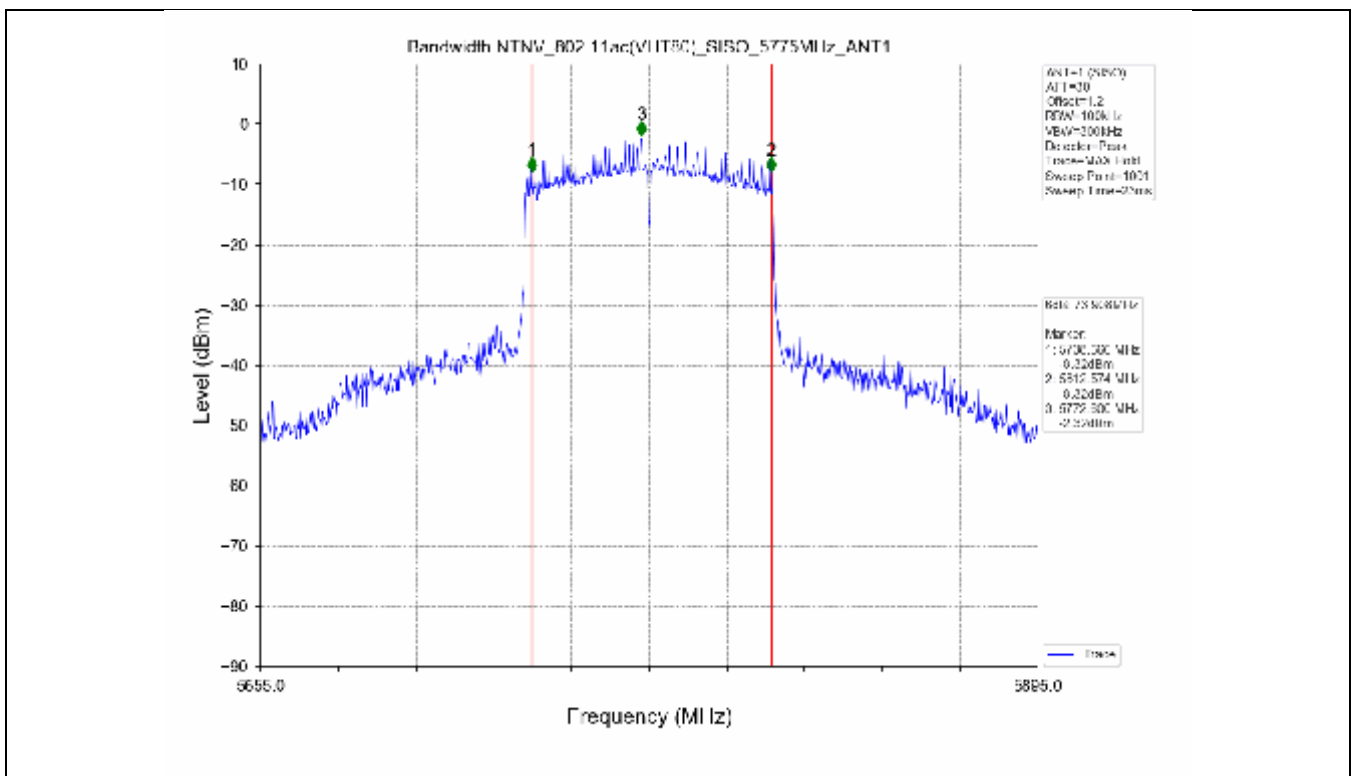

2.2 Test Graph - Emission Bandwidth

2.3 Test Graph - 99% Occupied Bandwidth

3. Maximum Conducted Output Power

**3.1 Test Result**

Test Mode	Frequency (MHz)	Tx Type	Measured Output Power (dBm)	Limit (dBm)	Verdict
			Ant 1		
802.11a	5180	SISO	13.71	≤23.98	PASS
	5200	SISO	13.78	≤23.98	PASS
	5240	SISO	13.70	≤23.98	PASS
	5260	SISO	13.63	≤23.98	PASS
	5300	SISO	13.50	≤23.93	PASS
	5320	SISO	13.50	≤23.82	PASS
	5500	SISO	13.62	≤23.90	PASS
	5580	SISO	13.75	≤23.86	PASS
	5600	SISO	13.56	≤23.95	PASS
	5700	SISO	13.23	≤23.98	PASS
	5745	SISO	13.13	≤30.00	PASS
	5785	SISO	13.03	≤30.00	PASS
802.11n(HT20)	5825	SISO	13.36	≤30.00	PASS
	5180	SISO	13.44	≤23.98	PASS
	5200	SISO	13.54	≤23.98	PASS
	5240	SISO	13.21	≤23.98	PASS
	5260	SISO	13.21	≤23.98	PASS
	5300	SISO	13.15	≤23.98	PASS
	5320	SISO	13.16	≤23.98	PASS
	5500	SISO	13.24	≤23.98	PASS
	5580	SISO	13.42	≤23.98	PASS
	5600	SISO	13.41	≤23.98	PASS
	5700	SISO	12.97	≤23.98	PASS
	5745	SISO	13.94	≤30.00	PASS
802.11n(HT40)	5785	SISO	13.85	≤30.00	PASS
	5825	SISO	14.07	≤30.00	PASS
	5190	SISO	13.18	≤23.98	PASS
	5230	SISO	13.21	≤23.98	PASS
	5270	SISO	12.91	≤23.98	PASS
	5310	SISO	12.89	≤23.98	PASS
	5510	SISO	13.17	≤23.98	PASS
	5550	SISO	13.27	≤23.98	PASS
	5590	SISO	13.30	≤23.98	PASS
	5670	SISO	12.80	≤23.98	PASS
	5755	SISO	13.56	≤30.00	PASS
	5795	SISO	13.89	≤30.00	PASS
802.11ac(VHT20)	5180	SISO	13.61	≤23.98	PASS
	5200	SISO	13.51	≤23.98	PASS
	5240	SISO	13.35	≤23.98	PASS
	5260	SISO	13.14	≤23.98	PASS
	5300	SISO	13.06	≤23.98	PASS
	5320	SISO	13.03	≤23.98	PASS
	5500	SISO	13.32	≤23.98	PASS
	5580	SISO	13.60	≤23.98	PASS
	5600	SISO	13.42	≤23.98	PASS
	5700	SISO	13.19	≤23.98	PASS
	5745	SISO	13.30	≤30.00	PASS
	5785	SISO	13.55	≤30.00	PASS
802.11ac(VHT40)	5825	SISO	13.70	≤30.00	PASS
	5190	SISO	13.78	≤23.98	PASS
	5230	SISO	13.47	≤23.98	PASS
	5270	SISO	13.58	≤23.98	PASS
	5310	SISO	13.49	≤23.98	PASS
	5510	SISO	13.37	≤23.98	PASS

### 3.2 Test Graph