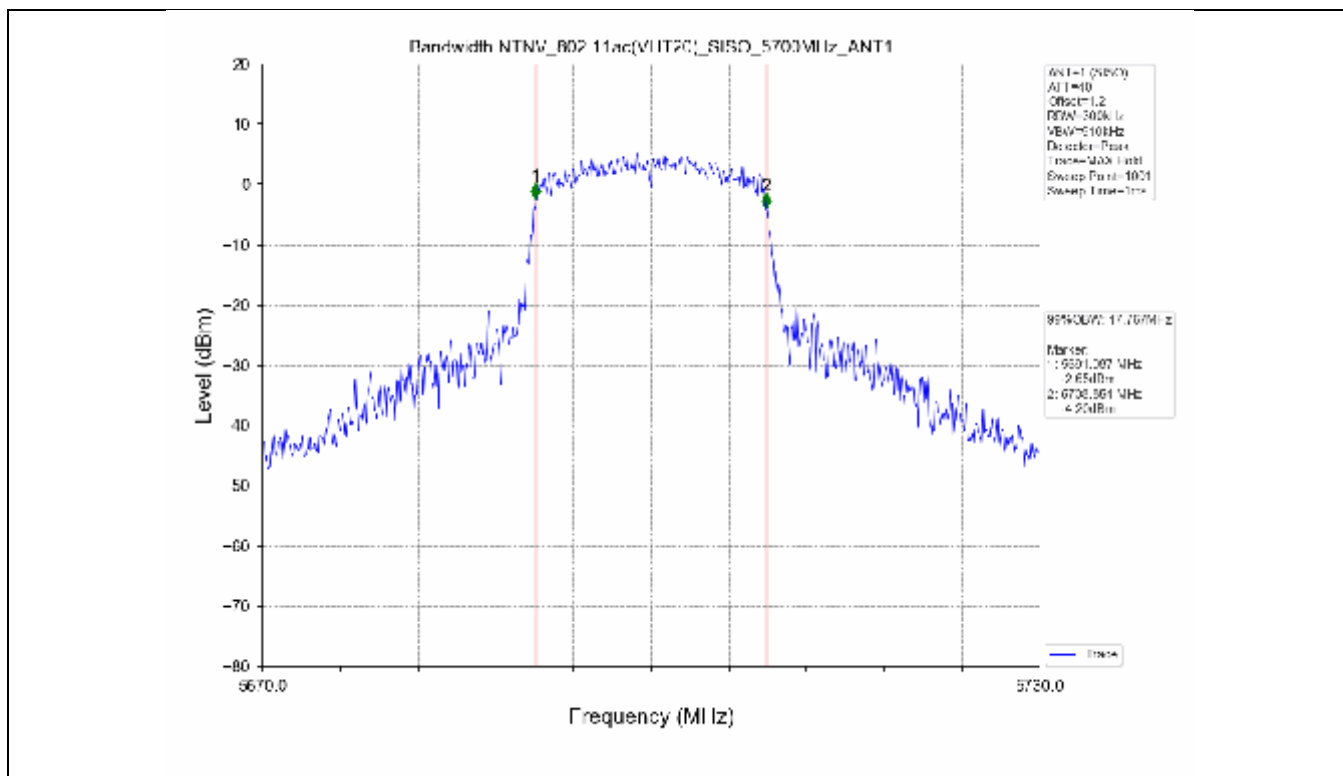

2.2 Test Graph - Emission Bandwidth

2.3 Test Graph - 99% Occupied Bandwidth

3. Maximum Conducted Output Power

**3.1 Test Result**

Test Mode	Frequency (MHz)	Tx Type	Measured Output Power (dBm)	Limit (dBm)	Verdict
			Ant 1		
802.11a	5180	SISO	13.71	≤23.98	PASS
	5200	SISO	13.78	≤23.98	PASS
	5240	SISO	13.70	≤23.98	PASS
	5260	SISO	13.63	≤23.98	PASS
	5300	SISO	13.50	≤23.93	PASS
	5320	SISO	13.50	≤23.82	PASS
	5500	SISO	13.62	≤23.90	PASS
	5580	SISO	13.75	≤23.86	PASS
	5600	SISO	13.56	≤23.95	PASS
	5700	SISO	13.23	≤23.98	PASS
	5745	SISO	13.13	≤30.00	PASS
	5785	SISO	13.03	≤30.00	PASS
802.11n(HT20)	5825	SISO	13.36	≤30.00	PASS
	5180	SISO	13.44	≤23.98	PASS
	5200	SISO	13.54	≤23.98	PASS
	5240	SISO	13.21	≤23.98	PASS
	5260	SISO	13.21	≤23.98	PASS
	5300	SISO	13.15	≤23.98	PASS
	5320	SISO	13.16	≤23.98	PASS
	5500	SISO	13.24	≤23.98	PASS
	5580	SISO	13.42	≤23.98	PASS
	5600	SISO	13.41	≤23.98	PASS
	5700	SISO	12.97	≤23.98	PASS
	5745	SISO	13.94	≤30.00	PASS
802.11n(HT40)	5785	SISO	13.85	≤30.00	PASS
	5825	SISO	14.07	≤30.00	PASS
	5190	SISO	13.18	≤23.98	PASS
	5230	SISO	13.21	≤23.98	PASS
	5270	SISO	12.91	≤23.98	PASS
	5310	SISO	12.89	≤23.98	PASS
	5510	SISO	13.17	≤23.98	PASS
	5550	SISO	13.27	≤23.98	PASS
	5590	SISO	13.30	≤23.98	PASS
	5670	SISO	12.80	≤23.98	PASS
	5755	SISO	13.56	≤30.00	PASS
	5795	SISO	13.89	≤30.00	PASS
802.11ac(VHT20)	5180	SISO	13.61	≤23.98	PASS
	5200	SISO	13.51	≤23.98	PASS
	5240	SISO	13.35	≤23.98	PASS
	5260	SISO	13.14	≤23.98	PASS
	5300	SISO	13.06	≤23.98	PASS
	5320	SISO	13.03	≤23.98	PASS
	5500	SISO	13.32	≤23.98	PASS
	5580	SISO	13.60	≤23.98	PASS
	5600	SISO	13.42	≤23.98	PASS
	5700	SISO	13.19	≤23.98	PASS
	5745	SISO	13.30	≤30.00	PASS
	5785	SISO	13.55	≤30.00	PASS
802.11ac(VHT40)	5825	SISO	13.70	≤30.00	PASS
	5190	SISO	13.78	≤23.98	PASS
	5230	SISO	13.47	≤23.98	PASS
	5270	SISO	13.58	≤23.98	PASS
	5310	SISO	13.49	≤23.98	PASS
	5510	SISO	13.37	≤23.98	PASS

### 3.2 Test Graph