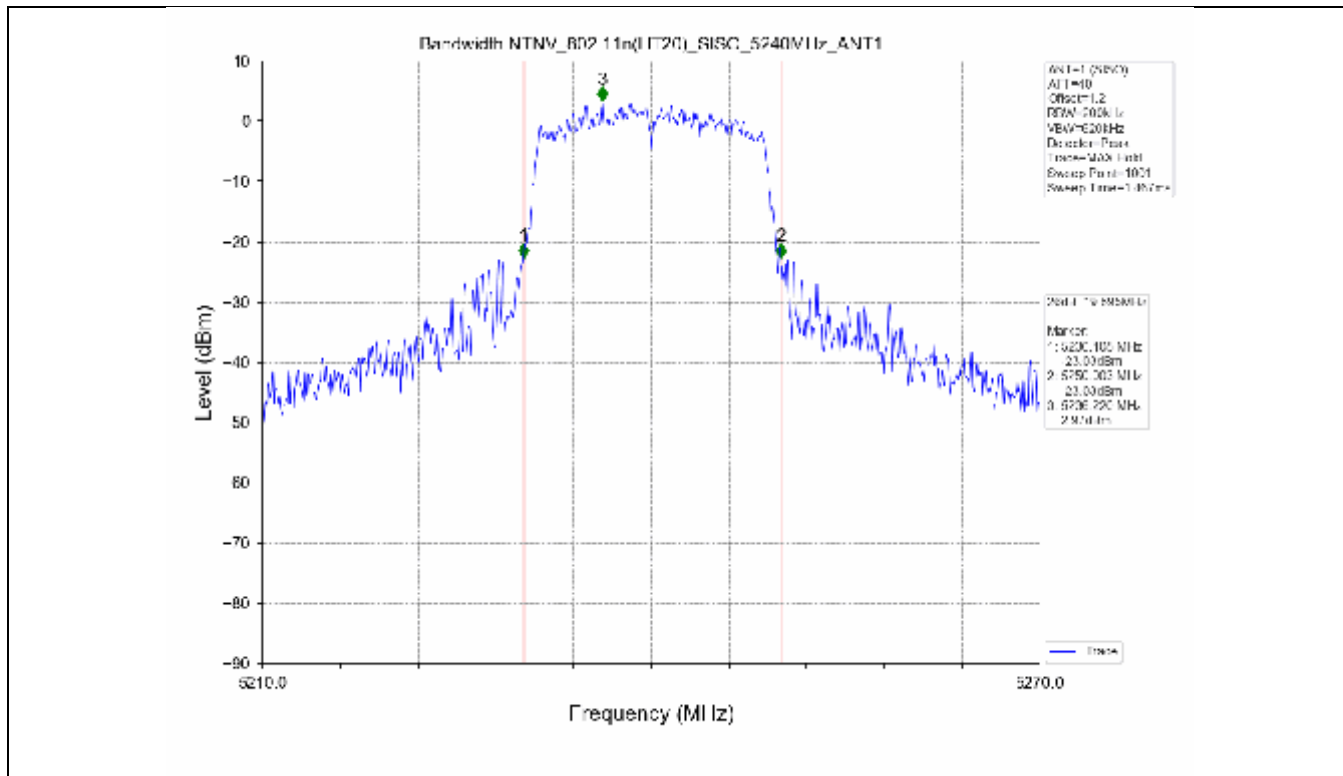

2.2 Test Graph - Emission Bandwidth

2.3 Test Graph - 99% Occupied Bandwidth

3. Maximum Conducted Output Power

**3.1 Test Result**

Test Mode	Frequency (MHz)	Tx Type	Measured Output Power (dBm)	Limit (dBm)	Verdict
			Ant 1		
802.11a	5180	SISO	13.71	≤23.98	PASS
	5200	SISO	13.78	≤23.98	PASS
	5240	SISO	13.70	≤23.98	PASS
	5260	SISO	13.63	≤23.98	PASS
	5300	SISO	13.50	≤23.93	PASS
	5320	SISO	13.50	≤23.82	PASS
	5500	SISO	13.62	≤23.90	PASS
	5580	SISO	13.75	≤23.86	PASS
	5600	SISO	13.56	≤23.95	PASS
	5700	SISO	13.23	≤23.98	PASS
	5745	SISO	13.13	≤30.00	PASS
	5785	SISO	13.03	≤30.00	PASS
802.11n(HT20)	5825	SISO	13.36	≤30.00	PASS
	5180	SISO	13.44	≤23.98	PASS
	5200	SISO	13.54	≤23.98	PASS
	5240	SISO	13.21	≤23.98	PASS
	5260	SISO	13.21	≤23.98	PASS
	5300	SISO	13.15	≤23.98	PASS
	5320	SISO	13.16	≤23.98	PASS
	5500	SISO	13.24	≤23.98	PASS
	5580	SISO	13.42	≤23.98	PASS
	5600	SISO	13.41	≤23.98	PASS
	5700	SISO	12.97	≤23.98	PASS
	5745	SISO	13.94	≤30.00	PASS
802.11n(HT40)	5785	SISO	13.85	≤30.00	PASS
	5825	SISO	14.07	≤30.00	PASS
	5190	SISO	13.18	≤23.98	PASS
	5230	SISO	13.21	≤23.98	PASS
	5270	SISO	12.91	≤23.98	PASS
	5310	SISO	12.89	≤23.98	PASS
	5510	SISO	13.17	≤23.98	PASS
	5550	SISO	13.27	≤23.98	PASS
	5590	SISO	13.30	≤23.98	PASS
	5670	SISO	12.80	≤23.98	PASS
	5755	SISO	13.56	≤30.00	PASS
	5795	SISO	13.89	≤30.00	PASS
802.11ac(VHT20)	5180	SISO	13.61	≤23.98	PASS
	5200	SISO	13.51	≤23.98	PASS
	5240	SISO	13.35	≤23.98	PASS
	5260	SISO	13.14	≤23.98	PASS
	5300	SISO	13.06	≤23.98	PASS
	5320	SISO	13.03	≤23.98	PASS
	5500	SISO	13.32	≤23.98	PASS
	5580	SISO	13.60	≤23.98	PASS
	5600	SISO	13.42	≤23.98	PASS
	5700	SISO	13.19	≤23.98	PASS
	5745	SISO	13.30	≤30.00	PASS
	5785	SISO	13.55	≤30.00	PASS
802.11ac(VHT40)	5825	SISO	13.70	≤30.00	PASS
	5190	SISO	13.78	≤23.98	PASS
	5230	SISO	13.47	≤23.98	PASS
	5270	SISO	13.58	≤23.98	PASS
	5310	SISO	13.49	≤23.98	PASS
	5510	SISO	13.37	≤23.98	PASS

### 3.2 Test Graph