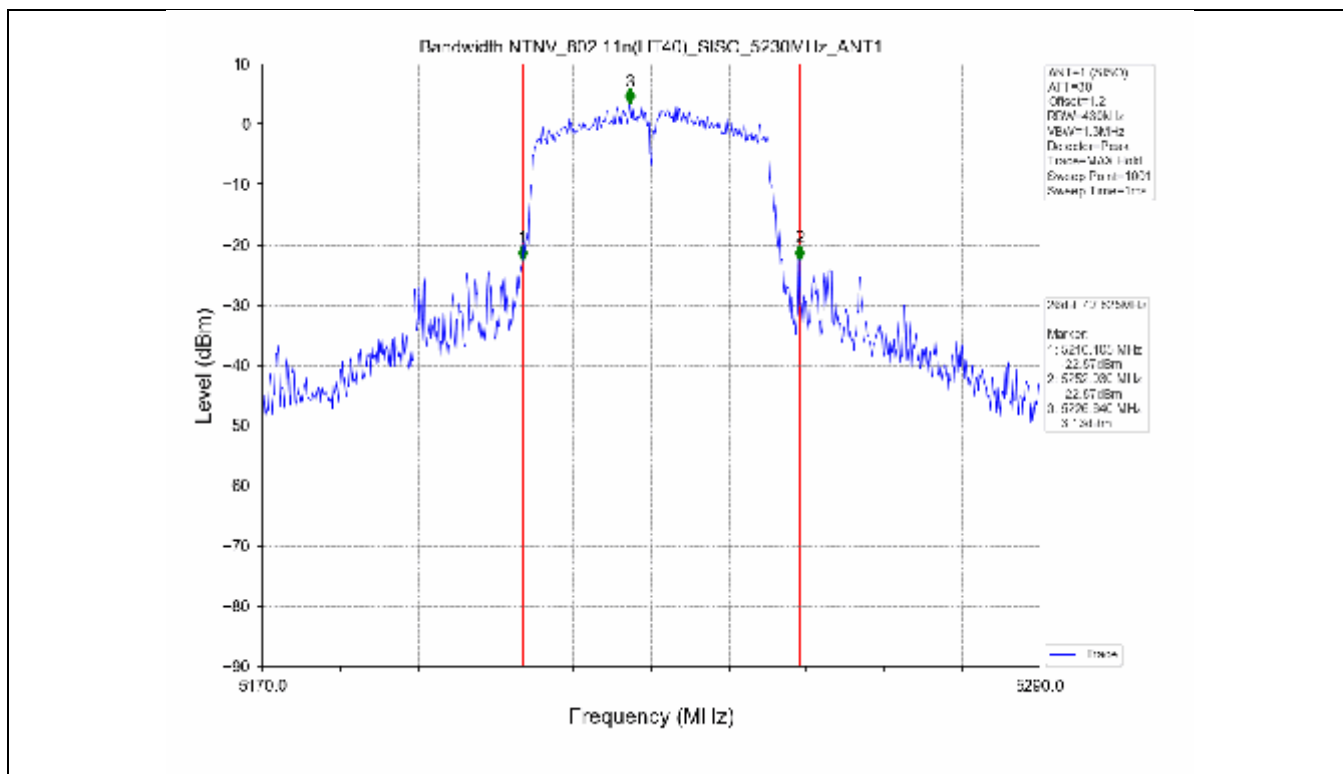

2.2 Test Graph - Emission Bandwidth

2.3 Test Graph - 99% Occupied Bandwidth

3. Maximum Conducted Output Power

**3.1 Test Result**

Test Mode	Frequency (MHz)	Tx Type	Measured Output Power (dBm)	Limit (dBm)	Verdict
			Ant 1		
802.11a	5180	SISO	13.71	≤23.98	PASS
	5200	SISO	13.78	≤23.98	PASS
	5240	SISO	13.70	≤23.98	PASS
	5260	SISO	13.63	≤23.98	PASS
	5300	SISO	13.50	≤23.93	PASS
	5320	SISO	13.50	≤23.82	PASS
	5500	SISO	13.62	≤23.90	PASS
	5580	SISO	13.75	≤23.86	PASS
	5600	SISO	13.56	≤23.95	PASS
	5700	SISO	13.23	≤23.98	PASS
	5745	SISO	13.13	≤30.00	PASS
	5785	SISO	13.03	≤30.00	PASS
802.11n(HT20)	5825	SISO	13.36	≤30.00	PASS
	5180	SISO	13.44	≤23.98	PASS
	5200	SISO	13.54	≤23.98	PASS
	5240	SISO	13.21	≤23.98	PASS
	5260	SISO	13.21	≤23.98	PASS
	5300	SISO	13.15	≤23.98	PASS
	5320	SISO	13.16	≤23.98	PASS
	5500	SISO	13.24	≤23.98	PASS
	5580	SISO	13.42	≤23.98	PASS
	5600	SISO	13.41	≤23.98	PASS
	5700	SISO	12.97	≤23.98	PASS
	5745	SISO	13.94	≤30.00	PASS
802.11n(HT40)	5785	SISO	13.85	≤30.00	PASS
	5825	SISO	14.07	≤30.00	PASS
	5190	SISO	13.18	≤23.98	PASS
	5230	SISO	13.21	≤23.98	PASS
	5270	SISO	12.91	≤23.98	PASS
	5310	SISO	12.89	≤23.98	PASS
	5510	SISO	13.17	≤23.98	PASS
	5550	SISO	13.27	≤23.98	PASS
	5590	SISO	13.30	≤23.98	PASS
	5670	SISO	12.80	≤23.98	PASS
	5755	SISO	13.56	≤30.00	PASS
	5795	SISO	13.89	≤30.00	PASS
802.11ac(VHT20)	5180	SISO	13.61	≤23.98	PASS
	5200	SISO	13.51	≤23.98	PASS
	5240	SISO	13.35	≤23.98	PASS
	5260	SISO	13.14	≤23.98	PASS
	5300	SISO	13.06	≤23.98	PASS
	5320	SISO	13.03	≤23.98	PASS
	5500	SISO	13.32	≤23.98	PASS
	5580	SISO	13.60	≤23.98	PASS
	5600	SISO	13.42	≤23.98	PASS
	5700	SISO	13.19	≤23.98	PASS
	5745	SISO	13.30	≤30.00	PASS
	5785	SISO	13.55	≤30.00	PASS
802.11ac(VHT40)	5825	SISO	13.70	≤30.00	PASS
	5190	SISO	13.78	≤23.98	PASS
	5230	SISO	13.47	≤23.98	PASS
	5270	SISO	13.58	≤23.98	PASS
	5310	SISO	13.49	≤23.98	PASS
	5510	SISO	13.37	≤23.98	PASS

### 3.2 Test Graph