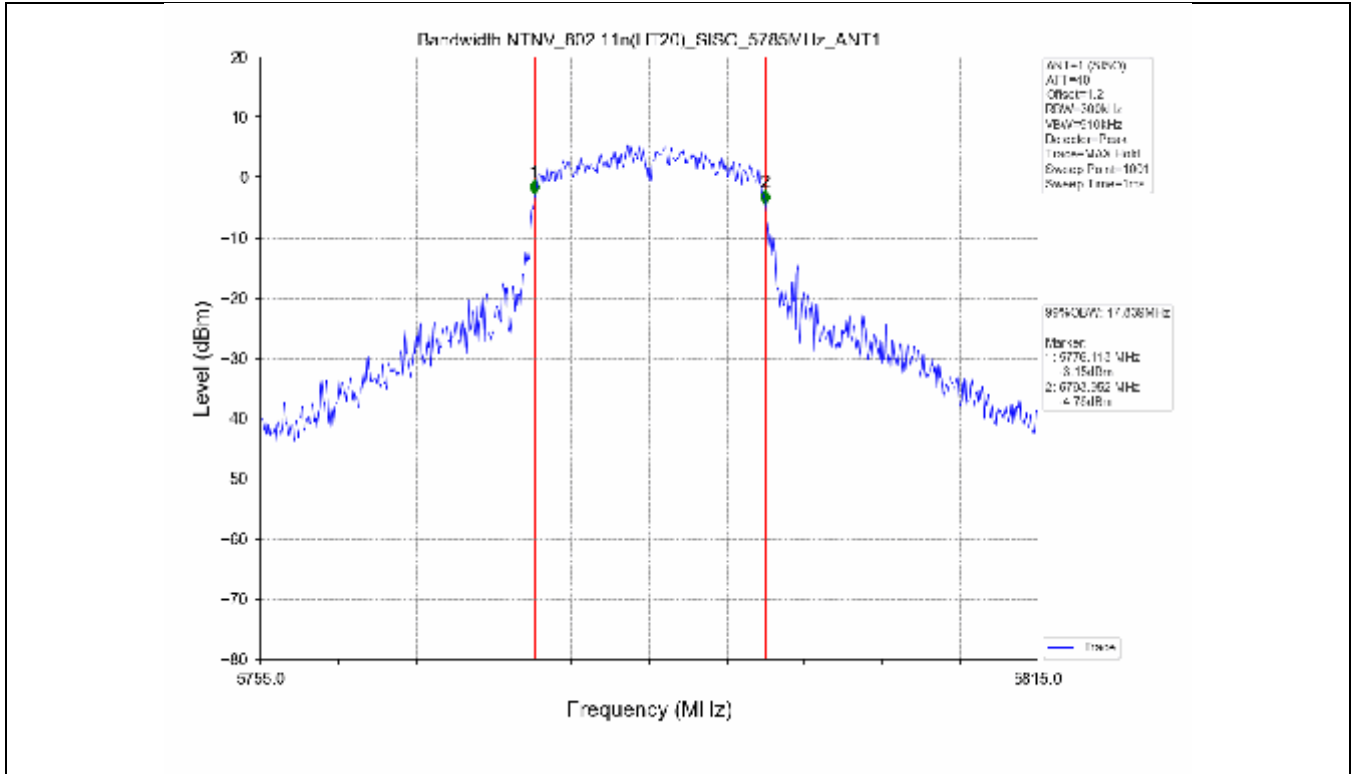

2.2 Test Graph - Emission Bandwidth

2.3 Test Graph - 99% Occupied Bandwidth

3. Maximum Conducted Output Power

**3.1 Test Result**

Test Mode	Frequency (MHz)	Tx Type	Measured Output Power (dBm)	Limit (dBm)	Verdict
			Ant 1		
802.11a	5180	SISO	13.71	≤23.98	PASS
	5200	SISO	13.78	≤23.98	PASS
	5240	SISO	13.70	≤23.98	PASS
	5260	SISO	13.63	≤23.98	PASS
	5300	SISO	13.50	≤23.93	PASS
	5320	SISO	13.50	≤23.82	PASS
	5500	SISO	13.62	≤23.90	PASS
	5580	SISO	13.75	≤23.86	PASS
	5600	SISO	13.56	≤23.95	PASS
	5700	SISO	13.23	≤23.98	PASS
	5745	SISO	13.13	≤30.00	PASS
	5785	SISO	13.03	≤30.00	PASS
802.11n(HT20)	5825	SISO	13.36	≤30.00	PASS
	5180	SISO	13.44	≤23.98	PASS
	5200	SISO	13.54	≤23.98	PASS
	5240	SISO	13.21	≤23.98	PASS
	5260	SISO	13.21	≤23.98	PASS
	5300	SISO	13.15	≤23.98	PASS
	5320	SISO	13.16	≤23.98	PASS
	5500	SISO	13.24	≤23.98	PASS
	5580	SISO	13.42	≤23.98	PASS
	5600	SISO	13.41	≤23.98	PASS
	5700	SISO	12.97	≤23.98	PASS
	5745	SISO	13.94	≤30.00	PASS
802.11n(HT40)	5785	SISO	13.85	≤30.00	PASS
	5825	SISO	14.07	≤30.00	PASS
	5190	SISO	13.18	≤23.98	PASS
	5230	SISO	13.21	≤23.98	PASS
	5270	SISO	12.91	≤23.98	PASS
	5310	SISO	12.89	≤23.98	PASS
	5510	SISO	13.17	≤23.98	PASS
	5550	SISO	13.27	≤23.98	PASS
	5590	SISO	13.30	≤23.98	PASS
	5670	SISO	12.80	≤23.98	PASS
	5755	SISO	13.56	≤30.00	PASS
	5795	SISO	13.89	≤30.00	PASS
802.11ac(VHT20)	5180	SISO	13.61	≤23.98	PASS
	5200	SISO	13.51	≤23.98	PASS
	5240	SISO	13.35	≤23.98	PASS
	5260	SISO	13.14	≤23.98	PASS
	5300	SISO	13.06	≤23.98	PASS
	5320	SISO	13.03	≤23.98	PASS
	5500	SISO	13.32	≤23.98	PASS
	5580	SISO	13.60	≤23.98	PASS
	5600	SISO	13.42	≤23.98	PASS
	5700	SISO	13.19	≤23.98	PASS
	5745	SISO	13.30	≤30.00	PASS
	5785	SISO	13.55	≤30.00	PASS
802.11ac(VHT40)	5825	SISO	13.70	≤30.00	PASS
	5190	SISO	13.78	≤23.98	PASS
	5230	SISO	13.47	≤23.98	PASS
	5270	SISO	13.58	≤23.98	PASS
	5310	SISO	13.49	≤23.98	PASS
	5510	SISO	13.37	≤23.98	PASS

### 3.2 Test Graph