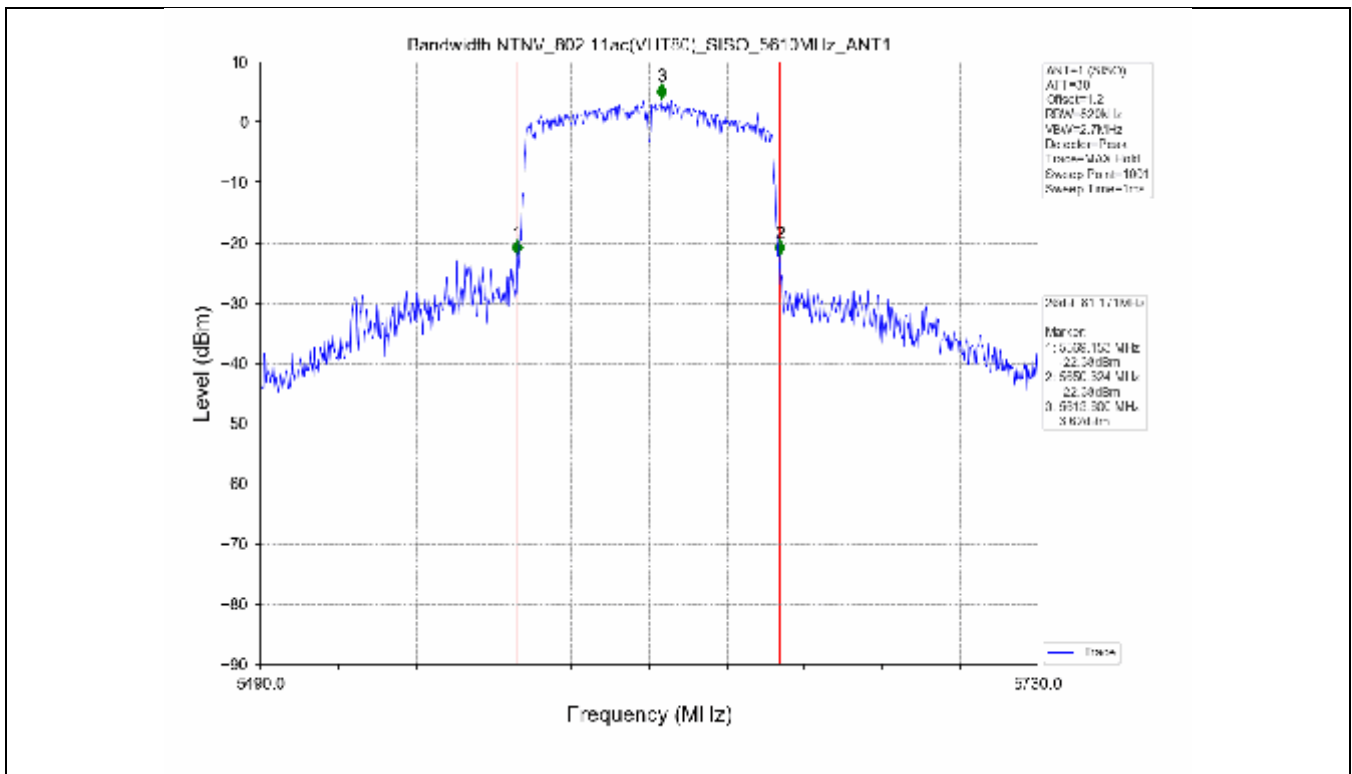

2.2 Test Graph - Emission Bandwidth

2.3 Test Graph - 99% Occupied Bandwidth

3. Maximum Conducted Output Power

**3.1 Test Result**

Test Mode	Frequency (MHz)	Tx Type	Measured Output Power (dBm)	Limit (dBm)	Verdict
			Ant 1		
802.11a	5180	SISO	13.71	≤23.98	PASS
	5200	SISO	13.78	≤23.98	PASS
	5240	SISO	13.70	≤23.98	PASS
	5260	SISO	13.63	≤23.98	PASS
	5300	SISO	13.50	≤23.93	PASS
	5320	SISO	13.50	≤23.82	PASS
	5500	SISO	13.62	≤23.90	PASS
	5580	SISO	13.75	≤23.86	PASS
	5600	SISO	13.56	≤23.95	PASS
	5700	SISO	13.23	≤23.98	PASS
	5745	SISO	13.13	≤30.00	PASS
	5785	SISO	13.03	≤30.00	PASS
802.11n(HT20)	5825	SISO	13.36	≤30.00	PASS
	5180	SISO	13.44	≤23.98	PASS
	5200	SISO	13.54	≤23.98	PASS
	5240	SISO	13.21	≤23.98	PASS
	5260	SISO	13.21	≤23.98	PASS
	5300	SISO	13.15	≤23.98	PASS
	5320	SISO	13.16	≤23.98	PASS
	5500	SISO	13.24	≤23.98	PASS
	5580	SISO	13.42	≤23.98	PASS
	5600	SISO	13.41	≤23.98	PASS
	5700	SISO	12.97	≤23.98	PASS
	5745	SISO	13.94	≤30.00	PASS
802.11n(HT40)	5785	SISO	13.85	≤30.00	PASS
	5825	SISO	14.07	≤30.00	PASS
	5190	SISO	13.18	≤23.98	PASS
	5230	SISO	13.21	≤23.98	PASS
	5270	SISO	12.91	≤23.98	PASS
	5310	SISO	12.89	≤23.98	PASS
	5510	SISO	13.17	≤23.98	PASS
	5550	SISO	13.27	≤23.98	PASS
	5590	SISO	13.30	≤23.98	PASS
	5670	SISO	12.80	≤23.98	PASS
	5755	SISO	13.56	≤30.00	PASS
	5795	SISO	13.89	≤30.00	PASS
802.11ac(VHT20)	5180	SISO	13.61	≤23.98	PASS
	5200	SISO	13.51	≤23.98	PASS
	5240	SISO	13.35	≤23.98	PASS
	5260	SISO	13.14	≤23.98	PASS
	5300	SISO	13.06	≤23.98	PASS
	5320	SISO	13.03	≤23.98	PASS
	5500	SISO	13.32	≤23.98	PASS
	5580	SISO	13.60	≤23.98	PASS
	5600	SISO	13.42	≤23.98	PASS
	5700	SISO	13.19	≤23.98	PASS
	5745	SISO	13.30	≤30.00	PASS
	5785	SISO	13.55	≤30.00	PASS
802.11ac(VHT40)	5825	SISO	13.70	≤30.00	PASS
	5190	SISO	13.78	≤23.98	PASS
	5230	SISO	13.47	≤23.98	PASS
	5270	SISO	13.58	≤23.98	PASS
	5310	SISO	13.49	≤23.98	PASS
	5510	SISO	13.37	≤23.98	PASS

### 3.2 Test Graph