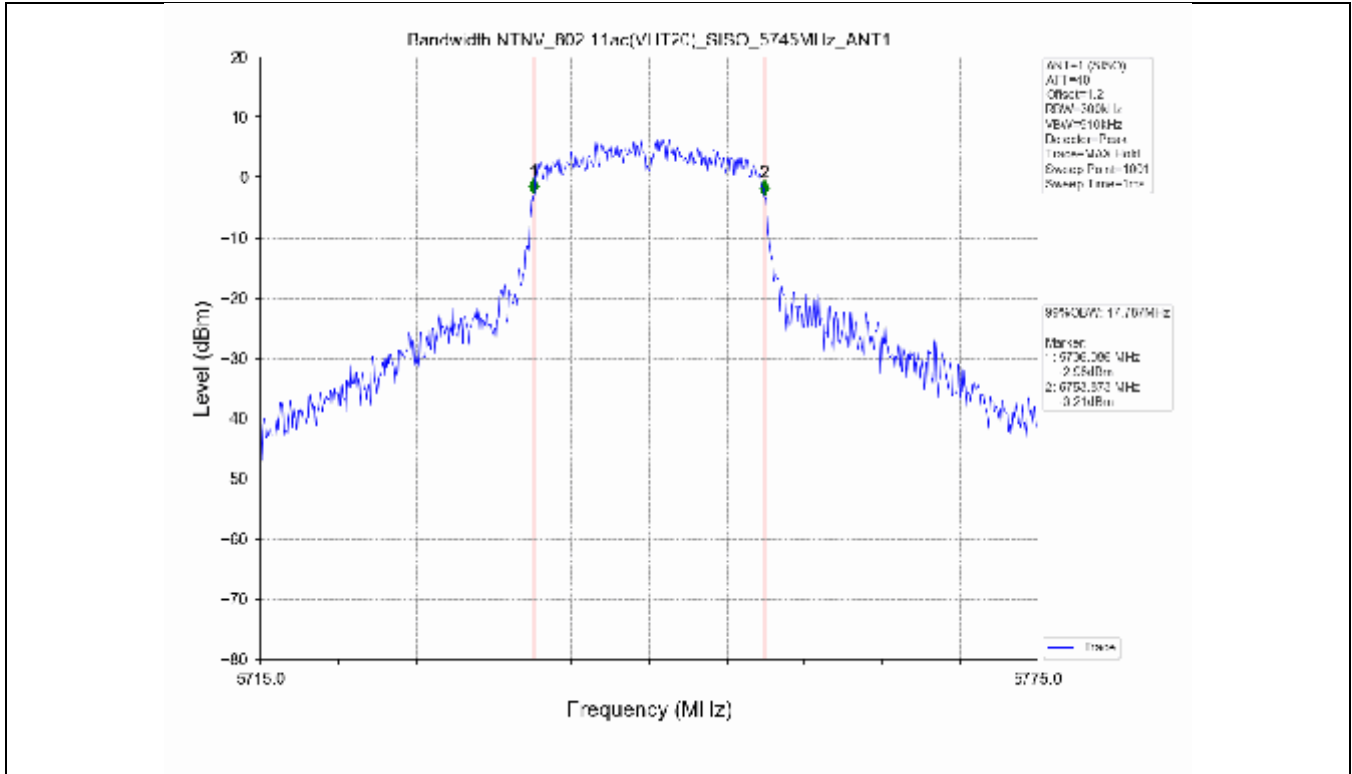

2.2 Test Graph - Emission Bandwidth

2.3 Test Graph - 99% Occupied Bandwidth

3. Maximum Conducted Output Power

**3.1 Test Result**

Test Mode	Frequency (MHz)	Tx Type	Measured Output Power (dBm)	Limit (dBm)	Verdict
			Ant 1		
802.11a	5180	SISO	13.71	≤23.98	PASS
	5200	SISO	13.78	≤23.98	PASS
	5240	SISO	13.70	≤23.98	PASS
	5260	SISO	13.63	≤23.98	PASS
	5300	SISO	13.50	≤23.93	PASS
	5320	SISO	13.50	≤23.82	PASS
	5500	SISO	13.62	≤23.90	PASS
	5580	SISO	13.75	≤23.86	PASS
	5600	SISO	13.56	≤23.95	PASS
	5700	SISO	13.23	≤23.98	PASS
	5745	SISO	13.13	≤30.00	PASS
	5785	SISO	13.03	≤30.00	PASS
802.11n(HT20)	5825	SISO	13.36	≤30.00	PASS
	5180	SISO	13.44	≤23.98	PASS
	5200	SISO	13.54	≤23.98	PASS
	5240	SISO	13.21	≤23.98	PASS
	5260	SISO	13.21	≤23.98	PASS
	5300	SISO	13.15	≤23.98	PASS
	5320	SISO	13.16	≤23.98	PASS
	5500	SISO	13.24	≤23.98	PASS
	5580	SISO	13.42	≤23.98	PASS
	5600	SISO	13.41	≤23.98	PASS
	5700	SISO	12.97	≤23.98	PASS
	5745	SISO	13.94	≤30.00	PASS
802.11n(HT40)	5785	SISO	13.85	≤30.00	PASS
	5825	SISO	14.07	≤30.00	PASS
	5190	SISO	13.18	≤23.98	PASS
	5230	SISO	13.21	≤23.98	PASS
	5270	SISO	12.91	≤23.98	PASS
	5310	SISO	12.89	≤23.98	PASS
	5510	SISO	13.17	≤23.98	PASS
	5550	SISO	13.27	≤23.98	PASS
	5590	SISO	13.30	≤23.98	PASS
	5670	SISO	12.80	≤23.98	PASS
	5755	SISO	13.56	≤30.00	PASS
	5795	SISO	13.89	≤30.00	PASS
802.11ac(VHT20)	5180	SISO	13.61	≤23.98	PASS
	5200	SISO	13.51	≤23.98	PASS
	5240	SISO	13.35	≤23.98	PASS
	5260	SISO	13.14	≤23.98	PASS
	5300	SISO	13.06	≤23.98	PASS
	5320	SISO	13.03	≤23.98	PASS
	5500	SISO	13.32	≤23.98	PASS
	5580	SISO	13.60	≤23.98	PASS
	5600	SISO	13.42	≤23.98	PASS
	5700	SISO	13.19	≤23.98	PASS
	5745	SISO	13.30	≤30.00	PASS
	5785	SISO	13.55	≤30.00	PASS
802.11ac(VHT40)	5825	SISO	13.70	≤30.00	PASS
	5190	SISO	13.78	≤23.98	PASS
	5230	SISO	13.47	≤23.98	PASS
	5270	SISO	13.58	≤23.98	PASS
	5310	SISO	13.49	≤23.98	PASS
	5510	SISO	13.37	≤23.98	PASS

### 3.2 Test Graph