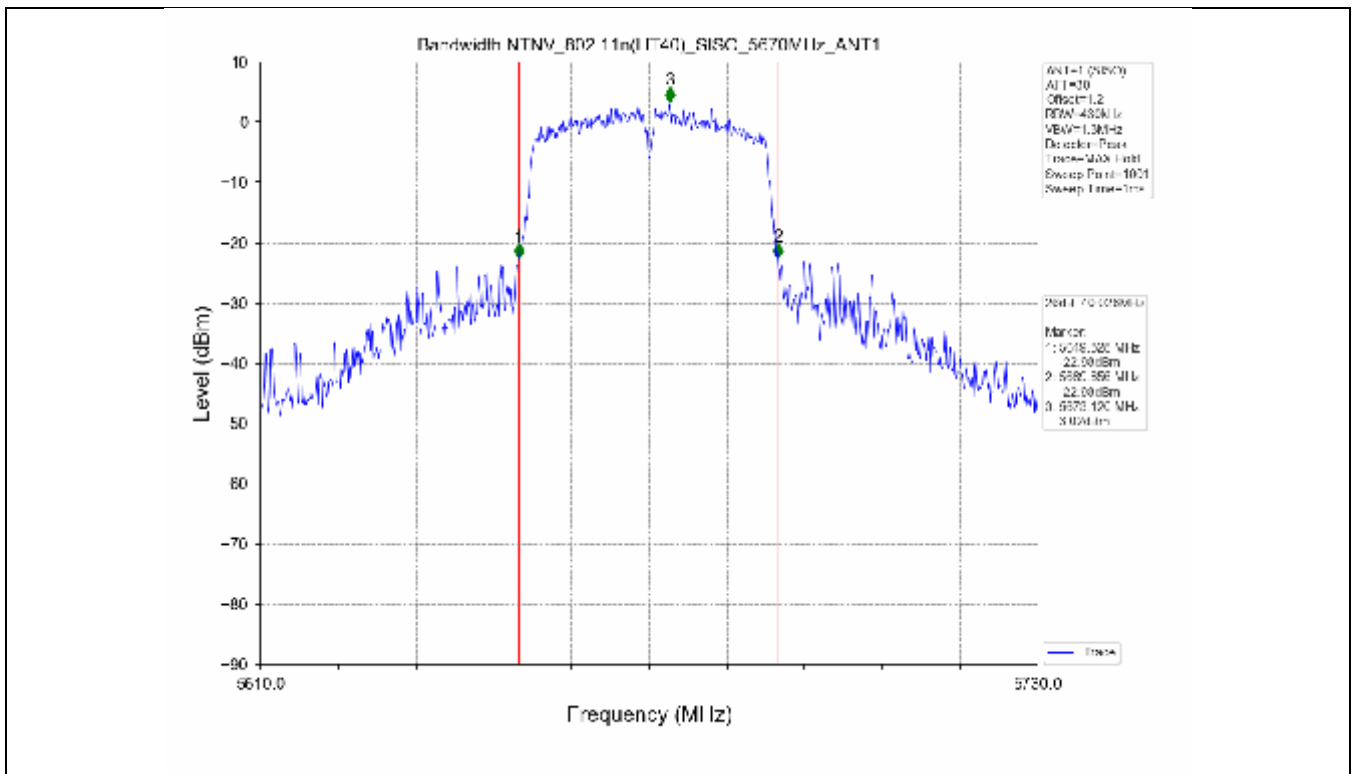

2.2 Test Graph - Emission Bandwidth

2.3 Test Graph - 99% Occupied Bandwidth

3. Maximum Conducted Output Power

**3.1 Test Result**

Test Mode	Frequency (MHz)	Tx Type	Measured Output Power (dBm)	Limit (dBm)	Verdict
			Ant 1		
802.11a	5180	SISO	13.71	≤23.98	PASS
	5200	SISO	13.78	≤23.98	PASS
	5240	SISO	13.70	≤23.98	PASS
	5260	SISO	13.63	≤23.98	PASS
	5300	SISO	13.50	≤23.93	PASS
	5320	SISO	13.50	≤23.82	PASS
	5500	SISO	13.62	≤23.90	PASS
	5580	SISO	13.75	≤23.86	PASS
	5600	SISO	13.56	≤23.95	PASS
	5700	SISO	13.23	≤23.98	PASS
	5745	SISO	13.13	≤30.00	PASS
	5785	SISO	13.03	≤30.00	PASS
802.11n(HT20)	5825	SISO	13.36	≤30.00	PASS
	5180	SISO	13.44	≤23.98	PASS
	5200	SISO	13.54	≤23.98	PASS
	5240	SISO	13.21	≤23.98	PASS
	5260	SISO	13.21	≤23.98	PASS
	5300	SISO	13.15	≤23.98	PASS
	5320	SISO	13.16	≤23.98	PASS
	5500	SISO	13.24	≤23.98	PASS
	5580	SISO	13.42	≤23.98	PASS
	5600	SISO	13.41	≤23.98	PASS
	5700	SISO	12.97	≤23.98	PASS
	5745	SISO	13.94	≤30.00	PASS
802.11n(HT40)	5785	SISO	13.85	≤30.00	PASS
	5825	SISO	14.07	≤30.00	PASS
	5190	SISO	13.18	≤23.98	PASS
	5230	SISO	13.21	≤23.98	PASS
	5270	SISO	12.91	≤23.98	PASS
	5310	SISO	12.89	≤23.98	PASS
	5510	SISO	13.17	≤23.98	PASS
	5550	SISO	13.27	≤23.98	PASS
	5590	SISO	13.30	≤23.98	PASS
	5670	SISO	12.80	≤23.98	PASS
	5755	SISO	13.56	≤30.00	PASS
	5795	SISO	13.89	≤30.00	PASS
802.11ac(VHT20)	5180	SISO	13.61	≤23.98	PASS
	5200	SISO	13.51	≤23.98	PASS
	5240	SISO	13.35	≤23.98	PASS
	5260	SISO	13.14	≤23.98	PASS
	5300	SISO	13.06	≤23.98	PASS
	5320	SISO	13.03	≤23.98	PASS
	5500	SISO	13.32	≤23.98	PASS
	5580	SISO	13.60	≤23.98	PASS
	5600	SISO	13.42	≤23.98	PASS
	5700	SISO	13.19	≤23.98	PASS
	5745	SISO	13.30	≤30.00	PASS
	5785	SISO	13.55	≤30.00	PASS
802.11ac(VHT40)	5825	SISO	13.70	≤30.00	PASS
	5190	SISO	13.78	≤23.98	PASS
	5230	SISO	13.47	≤23.98	PASS
	5270	SISO	13.58	≤23.98	PASS
	5310	SISO	13.49	≤23.98	PASS
	5510	SISO	13.37	≤23.98	PASS

### 3.2 Test Graph