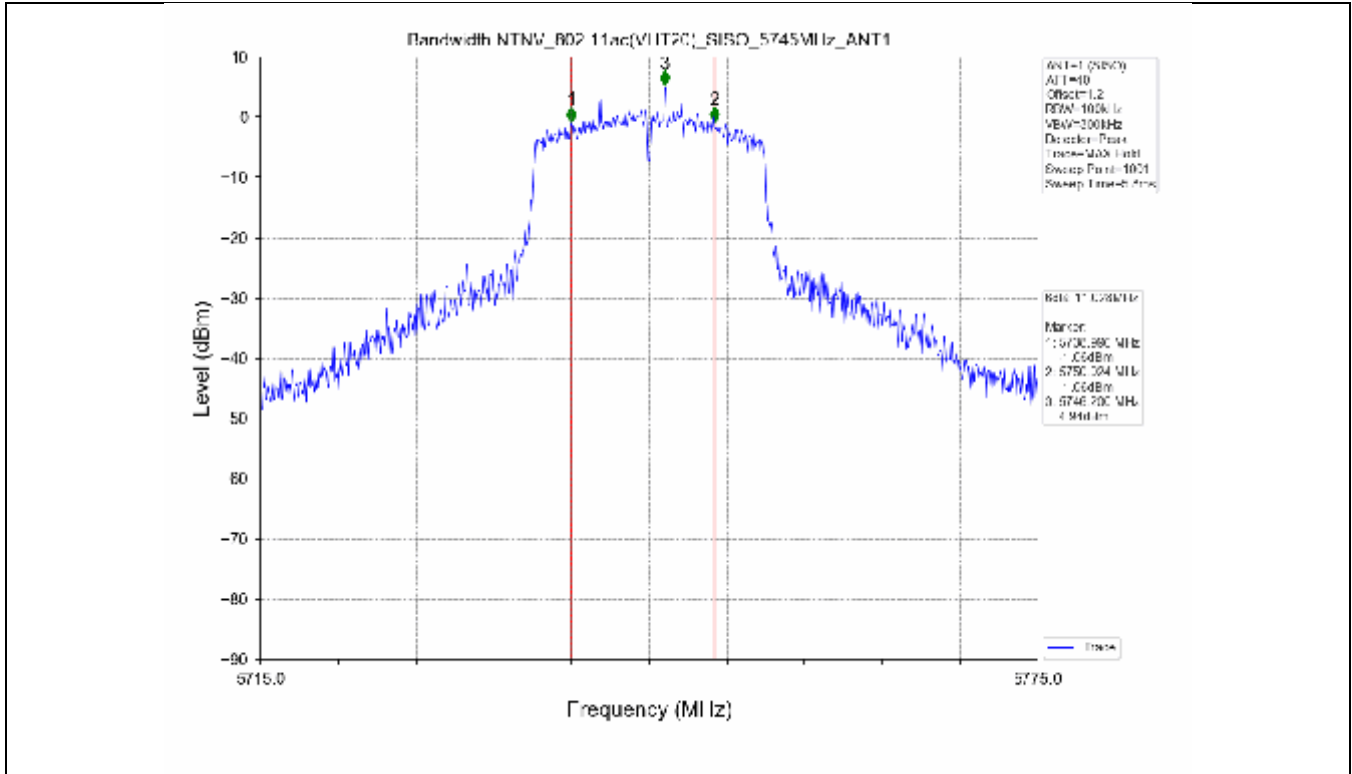

2.2 Test Graph - Emission Bandwidth

2.3 Test Graph - 99% Occupied Bandwidth

3. Maximum Conducted Output Power

**3.1 Test Result**

Test Mode	Frequency (MHz)	Tx Type	Measured Output Power (dBm)	Limit (dBm)	Verdict
			Ant 1		
802.11a	5180	SISO	13.71	≤23.98	PASS
	5200	SISO	13.78	≤23.98	PASS
	5240	SISO	13.70	≤23.98	PASS
	5260	SISO	13.63	≤23.98	PASS
	5300	SISO	13.50	≤23.93	PASS
	5320	SISO	13.50	≤23.82	PASS
	5500	SISO	13.62	≤23.90	PASS
	5580	SISO	13.75	≤23.86	PASS
	5600	SISO	13.56	≤23.95	PASS
	5700	SISO	13.23	≤23.98	PASS
	5745	SISO	13.13	≤30.00	PASS
	5785	SISO	13.03	≤30.00	PASS
802.11n(HT20)	5825	SISO	13.36	≤30.00	PASS
	5180	SISO	13.44	≤23.98	PASS
	5200	SISO	13.54	≤23.98	PASS
	5240	SISO	13.21	≤23.98	PASS
	5260	SISO	13.21	≤23.98	PASS
	5300	SISO	13.15	≤23.98	PASS
	5320	SISO	13.16	≤23.98	PASS
	5500	SISO	13.24	≤23.98	PASS
	5580	SISO	13.42	≤23.98	PASS
	5600	SISO	13.41	≤23.98	PASS
	5700	SISO	12.97	≤23.98	PASS
	5745	SISO	13.94	≤30.00	PASS
802.11n(HT40)	5785	SISO	13.85	≤30.00	PASS
	5825	SISO	14.07	≤30.00	PASS
	5190	SISO	13.18	≤23.98	PASS
	5230	SISO	13.21	≤23.98	PASS
	5270	SISO	12.91	≤23.98	PASS
	5310	SISO	12.89	≤23.98	PASS
	5510	SISO	13.17	≤23.98	PASS
	5550	SISO	13.27	≤23.98	PASS
	5590	SISO	13.30	≤23.98	PASS
	5670	SISO	12.80	≤23.98	PASS
	5755	SISO	13.56	≤30.00	PASS
	5795	SISO	13.89	≤30.00	PASS
802.11ac(VHT20)	5180	SISO	13.61	≤23.98	PASS
	5200	SISO	13.51	≤23.98	PASS
	5240	SISO	13.35	≤23.98	PASS
	5260	SISO	13.14	≤23.98	PASS
	5300	SISO	13.06	≤23.98	PASS
	5320	SISO	13.03	≤23.98	PASS
	5500	SISO	13.32	≤23.98	PASS
	5580	SISO	13.60	≤23.98	PASS
	5600	SISO	13.42	≤23.98	PASS
	5700	SISO	13.19	≤23.98	PASS
	5745	SISO	13.30	≤30.00	PASS
	5785	SISO	13.55	≤30.00	PASS
802.11ac(VHT40)	5825	SISO	13.70	≤30.00	PASS
	5190	SISO	13.78	≤23.98	PASS
	5230	SISO	13.47	≤23.98	PASS
	5270	SISO	13.58	≤23.98	PASS
	5310	SISO	13.49	≤23.98	PASS
	5510	SISO	13.37	≤23.98	PASS

### 3.2 Test Graph