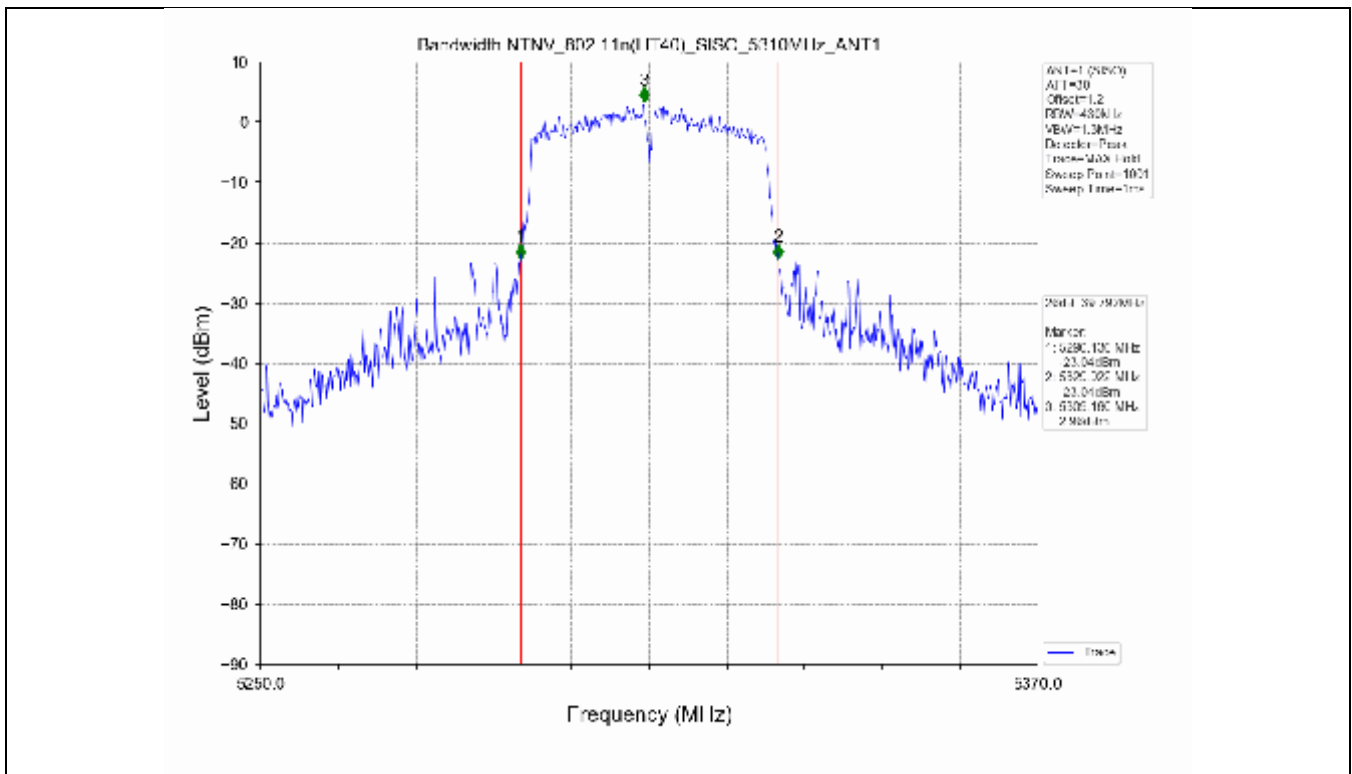

2.2 Test Graph - Emission Bandwidth

2.3 Test Graph - 99% Occupied Bandwidth

3. Maximum Conducted Output Power

**3.1 Test Result**

Test Mode	Frequency (MHz)	Tx Type	Measured Output Power (dBm)	Limit (dBm)	Verdict
			Ant 1		
802.11a	5180	SISO	13.71	≤23.98	PASS
	5200	SISO	13.78	≤23.98	PASS
	5240	SISO	13.70	≤23.98	PASS
	5260	SISO	13.63	≤23.98	PASS
	5300	SISO	13.50	≤23.93	PASS
	5320	SISO	13.50	≤23.82	PASS
	5500	SISO	13.62	≤23.90	PASS
	5580	SISO	13.75	≤23.86	PASS
	5600	SISO	13.56	≤23.95	PASS
	5700	SISO	13.23	≤23.98	PASS
	5745	SISO	13.13	≤30.00	PASS
	5785	SISO	13.03	≤30.00	PASS
802.11n(HT20)	5825	SISO	13.36	≤30.00	PASS
	5180	SISO	13.44	≤23.98	PASS
	5200	SISO	13.54	≤23.98	PASS
	5240	SISO	13.21	≤23.98	PASS
	5260	SISO	13.21	≤23.98	PASS
	5300	SISO	13.15	≤23.98	PASS
	5320	SISO	13.16	≤23.98	PASS
	5500	SISO	13.24	≤23.98	PASS
	5580	SISO	13.42	≤23.98	PASS
	5600	SISO	13.41	≤23.98	PASS
	5700	SISO	12.97	≤23.98	PASS
	5745	SISO	13.94	≤30.00	PASS
802.11n(HT40)	5785	SISO	13.85	≤30.00	PASS
	5825	SISO	14.07	≤30.00	PASS
	5190	SISO	13.18	≤23.98	PASS
	5230	SISO	13.21	≤23.98	PASS
	5270	SISO	12.91	≤23.98	PASS
	5310	SISO	12.89	≤23.98	PASS
	5510	SISO	13.17	≤23.98	PASS
	5550	SISO	13.27	≤23.98	PASS
	5590	SISO	13.30	≤23.98	PASS
	5670	SISO	12.80	≤23.98	PASS
	5755	SISO	13.56	≤30.00	PASS
	5795	SISO	13.89	≤30.00	PASS
802.11ac(VHT20)	5180	SISO	13.61	≤23.98	PASS
	5200	SISO	13.51	≤23.98	PASS
	5240	SISO	13.35	≤23.98	PASS
	5260	SISO	13.14	≤23.98	PASS
	5300	SISO	13.06	≤23.98	PASS
	5320	SISO	13.03	≤23.98	PASS
	5500	SISO	13.32	≤23.98	PASS
	5580	SISO	13.60	≤23.98	PASS
	5600	SISO	13.42	≤23.98	PASS
	5700	SISO	13.19	≤23.98	PASS
	5745	SISO	13.30	≤30.00	PASS
	5785	SISO	13.55	≤30.00	PASS
802.11ac(VHT40)	5825	SISO	13.70	≤30.00	PASS
	5190	SISO	13.78	≤23.98	PASS
	5230	SISO	13.47	≤23.98	PASS
	5270	SISO	13.58	≤23.98	PASS
	5310	SISO	13.49	≤23.98	PASS
	5510	SISO	13.37	≤23.98	PASS

### 3.2 Test Graph