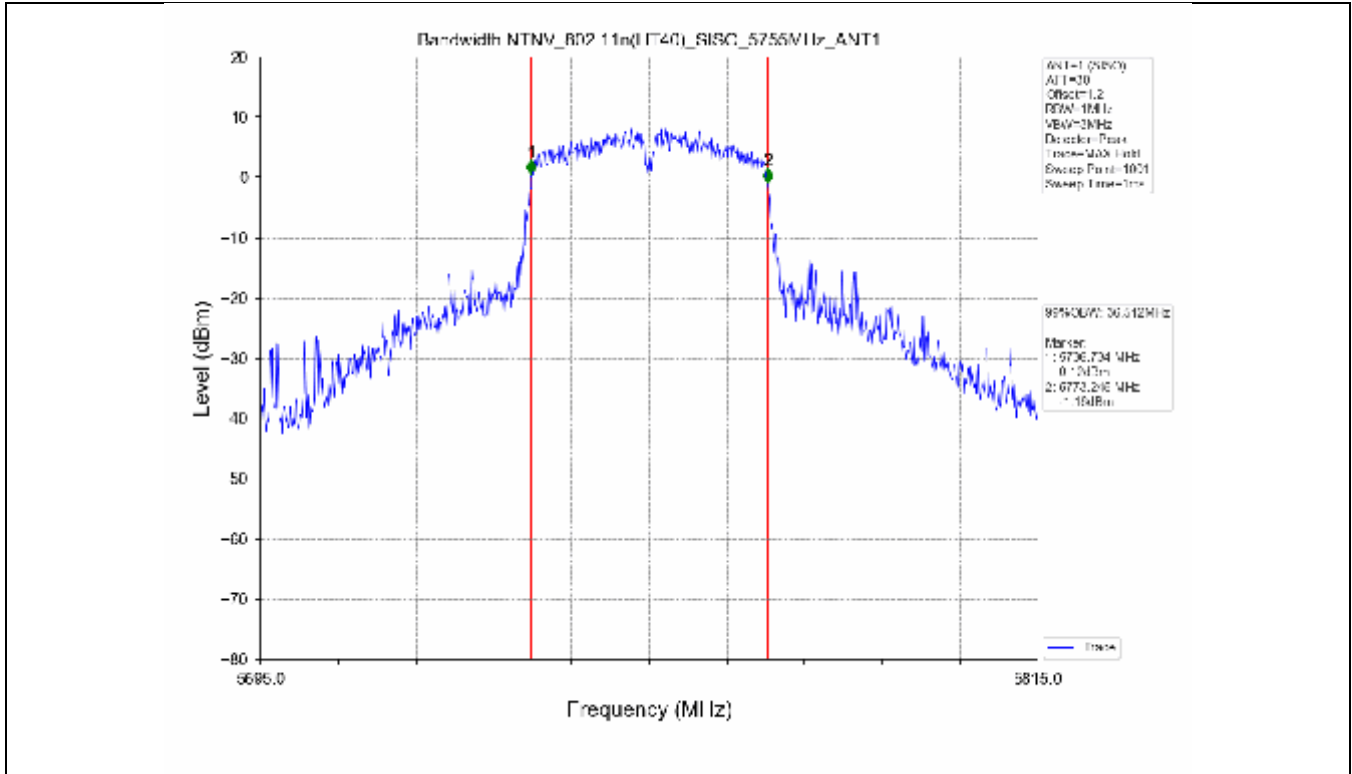

2.2 Test Graph - Emission Bandwidth

2.3 Test Graph - 99% Occupied Bandwidth

3. Maximum Conducted Output Power

**3.1 Test Result**

Test Mode	Frequency (MHz)	Tx Type	Measured Output Power (dBm)	Limit (dBm)	Verdict
			Ant 1		
802.11a	5180	SISO	13.71	≤23.98	PASS
	5200	SISO	13.78	≤23.98	PASS
	5240	SISO	13.70	≤23.98	PASS
	5260	SISO	13.63	≤23.98	PASS
	5300	SISO	13.50	≤23.93	PASS
	5320	SISO	13.50	≤23.82	PASS
	5500	SISO	13.62	≤23.90	PASS
	5580	SISO	13.75	≤23.86	PASS
	5600	SISO	13.56	≤23.95	PASS
	5700	SISO	13.23	≤23.98	PASS
	5745	SISO	13.13	≤30.00	PASS
	5785	SISO	13.03	≤30.00	PASS
802.11n(HT20)	5825	SISO	13.36	≤30.00	PASS
	5180	SISO	13.44	≤23.98	PASS
	5200	SISO	13.54	≤23.98	PASS
	5240	SISO	13.21	≤23.98	PASS
	5260	SISO	13.21	≤23.98	PASS
	5300	SISO	13.15	≤23.98	PASS
	5320	SISO	13.16	≤23.98	PASS
	5500	SISO	13.24	≤23.98	PASS
	5580	SISO	13.42	≤23.98	PASS
	5600	SISO	13.41	≤23.98	PASS
	5700	SISO	12.97	≤23.98	PASS
	5745	SISO	13.94	≤30.00	PASS
802.11n(HT40)	5785	SISO	13.85	≤30.00	PASS
	5825	SISO	14.07	≤30.00	PASS
	5190	SISO	13.18	≤23.98	PASS
	5230	SISO	13.21	≤23.98	PASS
	5270	SISO	12.91	≤23.98	PASS
	5310	SISO	12.89	≤23.98	PASS
	5510	SISO	13.17	≤23.98	PASS
	5550	SISO	13.27	≤23.98	PASS
	5590	SISO	13.30	≤23.98	PASS
	5670	SISO	12.80	≤23.98	PASS
	5755	SISO	13.56	≤30.00	PASS
	5795	SISO	13.89	≤30.00	PASS
802.11ac(VHT20)	5180	SISO	13.61	≤23.98	PASS
	5200	SISO	13.51	≤23.98	PASS
	5240	SISO	13.35	≤23.98	PASS
	5260	SISO	13.14	≤23.98	PASS
	5300	SISO	13.06	≤23.98	PASS
	5320	SISO	13.03	≤23.98	PASS
	5500	SISO	13.32	≤23.98	PASS
	5580	SISO	13.60	≤23.98	PASS
	5600	SISO	13.42	≤23.98	PASS
	5700	SISO	13.19	≤23.98	PASS
	5745	SISO	13.30	≤30.00	PASS
	5785	SISO	13.55	≤30.00	PASS
802.11ac(VHT40)	5825	SISO	13.70	≤30.00	PASS
	5190	SISO	13.78	≤23.98	PASS
	5230	SISO	13.47	≤23.98	PASS
	5270	SISO	13.58	≤23.98	PASS
	5310	SISO	13.49	≤23.98	PASS
	5510	SISO	13.37	≤23.98	PASS

### 3.2 Test Graph