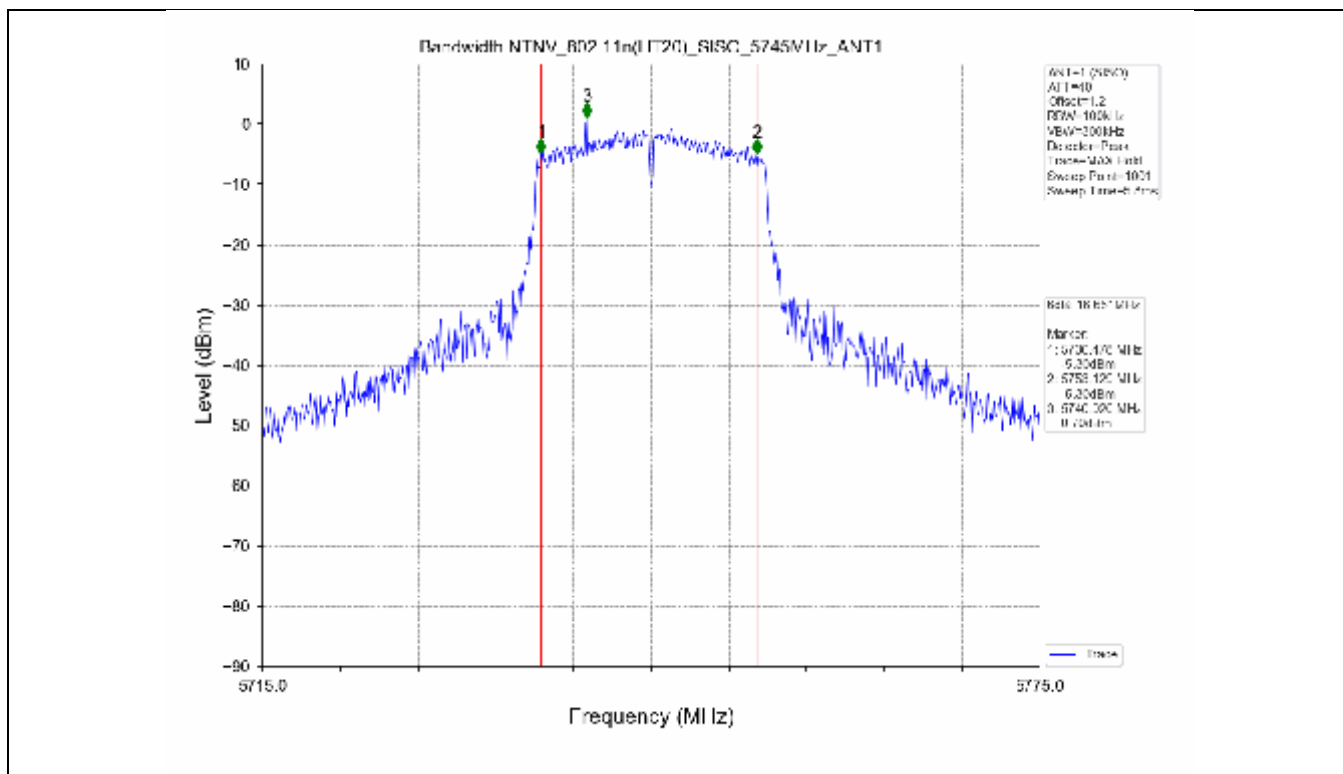

2.2 Test Graph - Emission Bandwidth

2.3 Test Graph - 99% Occupied Bandwidth

3. Maximum Conducted Output Power

**3.1 Test Result**

Test Mode	Frequency (MHz)	Tx Type	Measured Output Power (dBm)	Limit (dBm)	Verdict
			Ant 1		
802.11a	5180	SISO	13.71	≤23.98	PASS
	5200	SISO	13.78	≤23.98	PASS
	5240	SISO	13.70	≤23.98	PASS
	5260	SISO	13.63	≤23.98	PASS
	5300	SISO	13.50	≤23.93	PASS
	5320	SISO	13.50	≤23.82	PASS
	5500	SISO	13.62	≤23.90	PASS
	5580	SISO	13.75	≤23.86	PASS
	5600	SISO	13.56	≤23.95	PASS
	5700	SISO	13.23	≤23.98	PASS
	5745	SISO	13.13	≤30.00	PASS
	5785	SISO	13.03	≤30.00	PASS
802.11n(HT20)	5825	SISO	13.36	≤30.00	PASS
	5180	SISO	13.44	≤23.98	PASS
	5200	SISO	13.54	≤23.98	PASS
	5240	SISO	13.21	≤23.98	PASS
	5260	SISO	13.21	≤23.98	PASS
	5300	SISO	13.15	≤23.98	PASS
	5320	SISO	13.16	≤23.98	PASS
	5500	SISO	13.24	≤23.98	PASS
	5580	SISO	13.42	≤23.98	PASS
	5600	SISO	13.41	≤23.98	PASS
	5700	SISO	12.97	≤23.98	PASS
	5745	SISO	13.94	≤30.00	PASS
802.11n(HT40)	5785	SISO	13.85	≤30.00	PASS
	5825	SISO	14.07	≤30.00	PASS
	5190	SISO	13.18	≤23.98	PASS
	5230	SISO	13.21	≤23.98	PASS
	5270	SISO	12.91	≤23.98	PASS
	5310	SISO	12.89	≤23.98	PASS
	5510	SISO	13.17	≤23.98	PASS
	5550	SISO	13.27	≤23.98	PASS
	5590	SISO	13.30	≤23.98	PASS
	5670	SISO	12.80	≤23.98	PASS
	5755	SISO	13.56	≤30.00	PASS
	5795	SISO	13.89	≤30.00	PASS
802.11ac(VHT20)	5180	SISO	13.61	≤23.98	PASS
	5200	SISO	13.51	≤23.98	PASS
	5240	SISO	13.35	≤23.98	PASS
	5260	SISO	13.14	≤23.98	PASS
	5300	SISO	13.06	≤23.98	PASS
	5320	SISO	13.03	≤23.98	PASS
	5500	SISO	13.32	≤23.98	PASS
	5580	SISO	13.60	≤23.98	PASS
	5600	SISO	13.42	≤23.98	PASS
	5700	SISO	13.19	≤23.98	PASS
	5745	SISO	13.30	≤30.00	PASS
	5785	SISO	13.55	≤30.00	PASS
802.11ac(VHT40)	5825	SISO	13.70	≤30.00	PASS
	5190	SISO	13.78	≤23.98	PASS
	5230	SISO	13.47	≤23.98	PASS
	5270	SISO	13.58	≤23.98	PASS
	5310	SISO	13.49	≤23.98	PASS
	5510	SISO	13.37	≤23.98	PASS

### 3.2 Test Graph