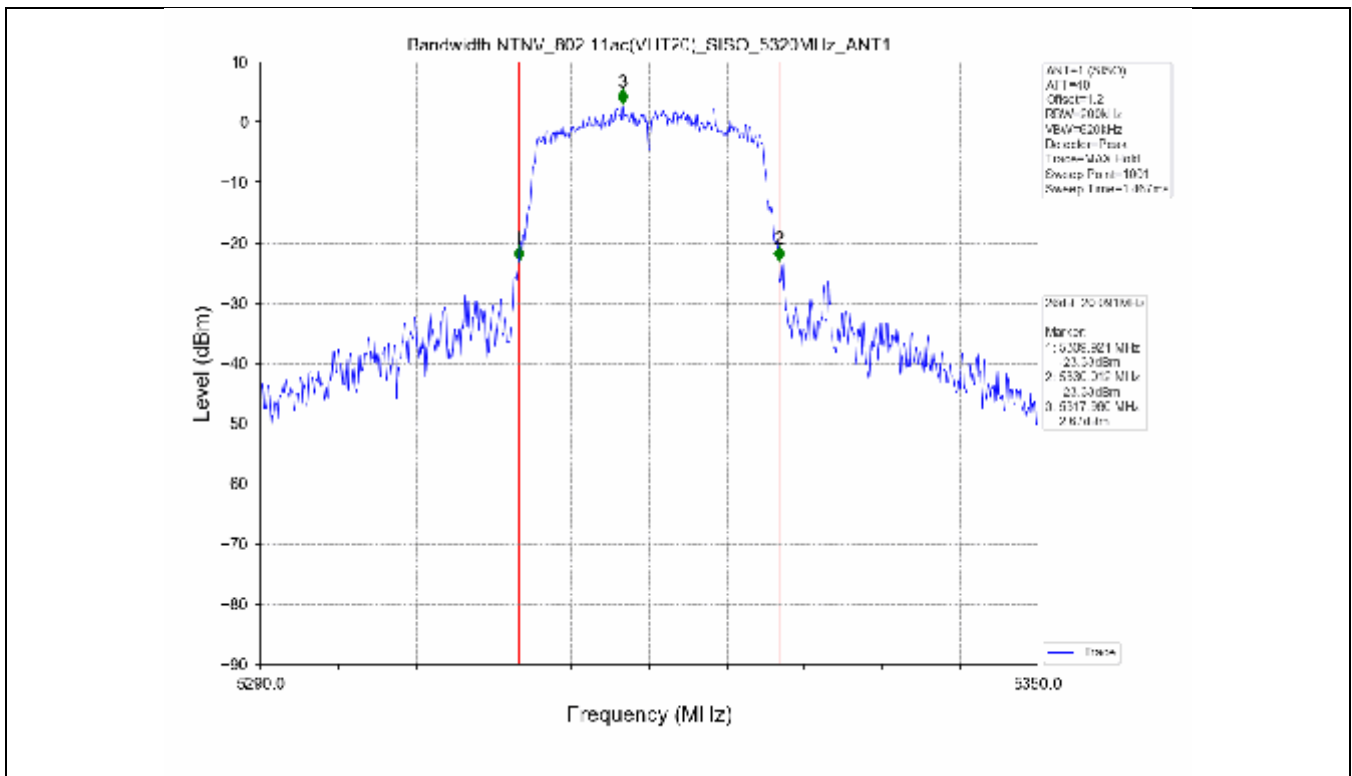

2.2 Test Graph - Emission Bandwidth

2.3 Test Graph - 99% Occupied Bandwidth

3. Maximum Conducted Output Power

**3.1 Test Result**

Test Mode	Frequency (MHz)	Tx Type	Measured Output Power (dBm)	Limit (dBm)	Verdict
			Ant 1		
802.11a	5180	SISO	13.71	≤23.98	PASS
	5200	SISO	13.78	≤23.98	PASS
	5240	SISO	13.70	≤23.98	PASS
	5260	SISO	13.63	≤23.98	PASS
	5300	SISO	13.50	≤23.93	PASS
	5320	SISO	13.50	≤23.82	PASS
	5500	SISO	13.62	≤23.90	PASS
	5580	SISO	13.75	≤23.86	PASS
	5600	SISO	13.56	≤23.95	PASS
	5700	SISO	13.23	≤23.98	PASS
	5745	SISO	13.13	≤30.00	PASS
	5785	SISO	13.03	≤30.00	PASS
802.11n(HT20)	5825	SISO	13.36	≤30.00	PASS
	5180	SISO	13.44	≤23.98	PASS
	5200	SISO	13.54	≤23.98	PASS
	5240	SISO	13.21	≤23.98	PASS
	5260	SISO	13.21	≤23.98	PASS
	5300	SISO	13.15	≤23.98	PASS
	5320	SISO	13.16	≤23.98	PASS
	5500	SISO	13.24	≤23.98	PASS
	5580	SISO	13.42	≤23.98	PASS
	5600	SISO	13.41	≤23.98	PASS
	5700	SISO	12.97	≤23.98	PASS
	5745	SISO	13.94	≤30.00	PASS
802.11n(HT40)	5785	SISO	13.85	≤30.00	PASS
	5825	SISO	14.07	≤30.00	PASS
	5190	SISO	13.18	≤23.98	PASS
	5230	SISO	13.21	≤23.98	PASS
	5270	SISO	12.91	≤23.98	PASS
	5310	SISO	12.89	≤23.98	PASS
	5510	SISO	13.17	≤23.98	PASS
	5550	SISO	13.27	≤23.98	PASS
	5590	SISO	13.30	≤23.98	PASS
	5670	SISO	12.80	≤23.98	PASS
	5755	SISO	13.56	≤30.00	PASS
	5795	SISO	13.89	≤30.00	PASS
802.11ac(VHT20)	5180	SISO	13.61	≤23.98	PASS
	5200	SISO	13.51	≤23.98	PASS
	5240	SISO	13.35	≤23.98	PASS
	5260	SISO	13.14	≤23.98	PASS
	5300	SISO	13.06	≤23.98	PASS
	5320	SISO	13.03	≤23.98	PASS
	5500	SISO	13.32	≤23.98	PASS
	5580	SISO	13.60	≤23.98	PASS
	5600	SISO	13.42	≤23.98	PASS
	5700	SISO	13.19	≤23.98	PASS
	5745	SISO	13.30	≤30.00	PASS
	5785	SISO	13.55	≤30.00	PASS
802.11ac(VHT40)	5825	SISO	13.70	≤30.00	PASS
	5190	SISO	13.78	≤23.98	PASS
	5230	SISO	13.47	≤23.98	PASS
	5270	SISO	13.58	≤23.98	PASS
	5310	SISO	13.49	≤23.98	PASS
	5510	SISO	13.37	≤23.98	PASS

### 3.2 Test Graph