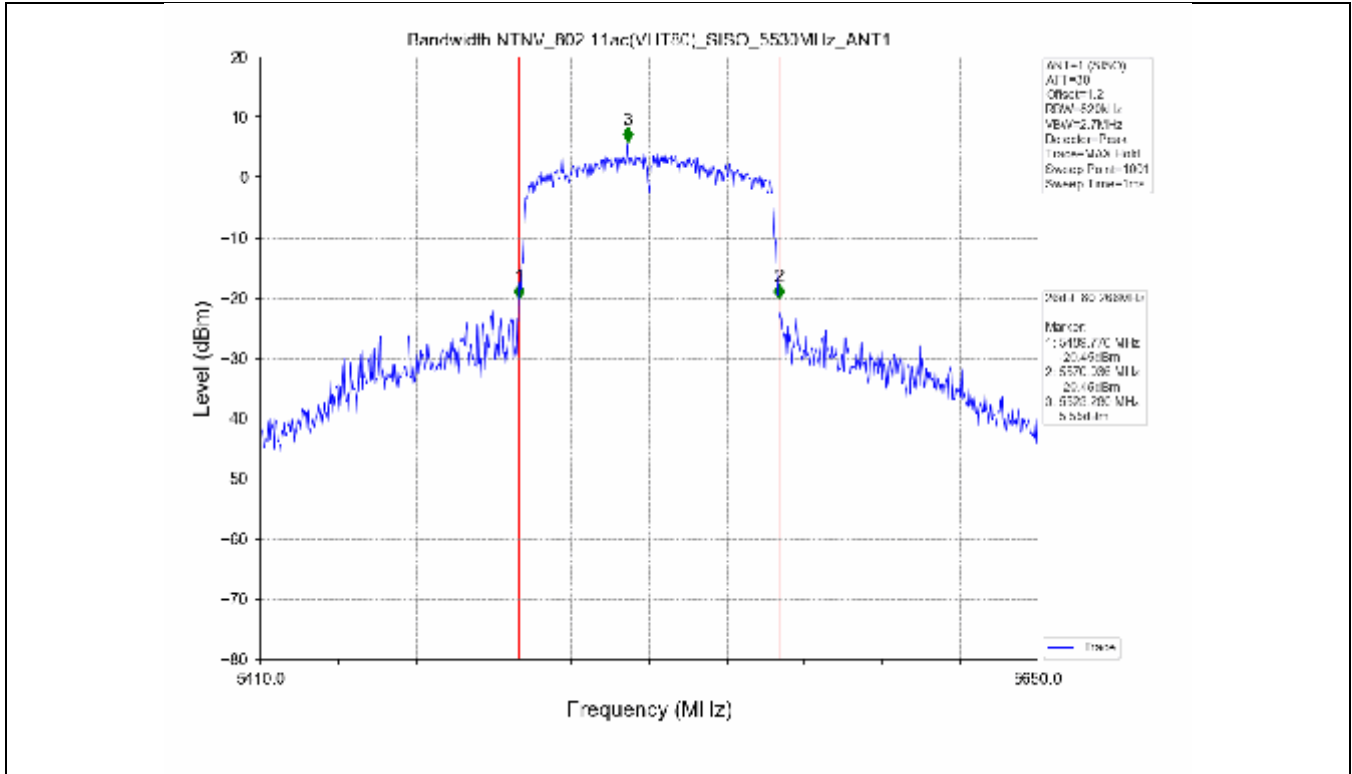

2.2 Test Graph - Emission Bandwidth

2.3 Test Graph - 99% Occupied Bandwidth

3. Maximum Conducted Output Power

**3.1 Test Result**

Test Mode	Frequency (MHz)	Tx Type	Measured Output Power (dBm)	Limit (dBm)	Verdict
			Ant 1		
802.11a	5180	SISO	13.71	≤23.98	PASS
	5200	SISO	13.78	≤23.98	PASS
	5240	SISO	13.70	≤23.98	PASS
	5260	SISO	13.63	≤23.98	PASS
	5300	SISO	13.50	≤23.93	PASS
	5320	SISO	13.50	≤23.82	PASS
	5500	SISO	13.62	≤23.90	PASS
	5580	SISO	13.75	≤23.86	PASS
	5600	SISO	13.56	≤23.95	PASS
	5700	SISO	13.23	≤23.98	PASS
	5745	SISO	13.13	≤30.00	PASS
	5785	SISO	13.03	≤30.00	PASS
802.11n(HT20)	5825	SISO	13.36	≤30.00	PASS
	5180	SISO	13.44	≤23.98	PASS
	5200	SISO	13.54	≤23.98	PASS
	5240	SISO	13.21	≤23.98	PASS
	5260	SISO	13.21	≤23.98	PASS
	5300	SISO	13.15	≤23.98	PASS
	5320	SISO	13.16	≤23.98	PASS
	5500	SISO	13.24	≤23.98	PASS
	5580	SISO	13.42	≤23.98	PASS
	5600	SISO	13.41	≤23.98	PASS
	5700	SISO	12.97	≤23.98	PASS
	5745	SISO	13.94	≤30.00	PASS
802.11n(HT40)	5785	SISO	13.85	≤30.00	PASS
	5825	SISO	14.07	≤30.00	PASS
	5190	SISO	13.18	≤23.98	PASS
	5230	SISO	13.21	≤23.98	PASS
	5270	SISO	12.91	≤23.98	PASS
	5310	SISO	12.89	≤23.98	PASS
	5510	SISO	13.17	≤23.98	PASS
	5550	SISO	13.27	≤23.98	PASS
	5590	SISO	13.30	≤23.98	PASS
	5670	SISO	12.80	≤23.98	PASS
	5755	SISO	13.56	≤30.00	PASS
	5795	SISO	13.89	≤30.00	PASS
802.11ac(VHT20)	5180	SISO	13.61	≤23.98	PASS
	5200	SISO	13.51	≤23.98	PASS
	5240	SISO	13.35	≤23.98	PASS
	5260	SISO	13.14	≤23.98	PASS
	5300	SISO	13.06	≤23.98	PASS
	5320	SISO	13.03	≤23.98	PASS
	5500	SISO	13.32	≤23.98	PASS
	5580	SISO	13.60	≤23.98	PASS
	5600	SISO	13.42	≤23.98	PASS
	5700	SISO	13.19	≤23.98	PASS
	5745	SISO	13.30	≤30.00	PASS
	5785	SISO	13.55	≤30.00	PASS
802.11ac(VHT40)	5825	SISO	13.70	≤30.00	PASS
	5190	SISO	13.78	≤23.98	PASS
	5230	SISO	13.47	≤23.98	PASS
	5270	SISO	13.58	≤23.98	PASS
	5310	SISO	13.49	≤23.98	PASS
	5510	SISO	13.37	≤23.98	PASS

### 3.2 Test Graph