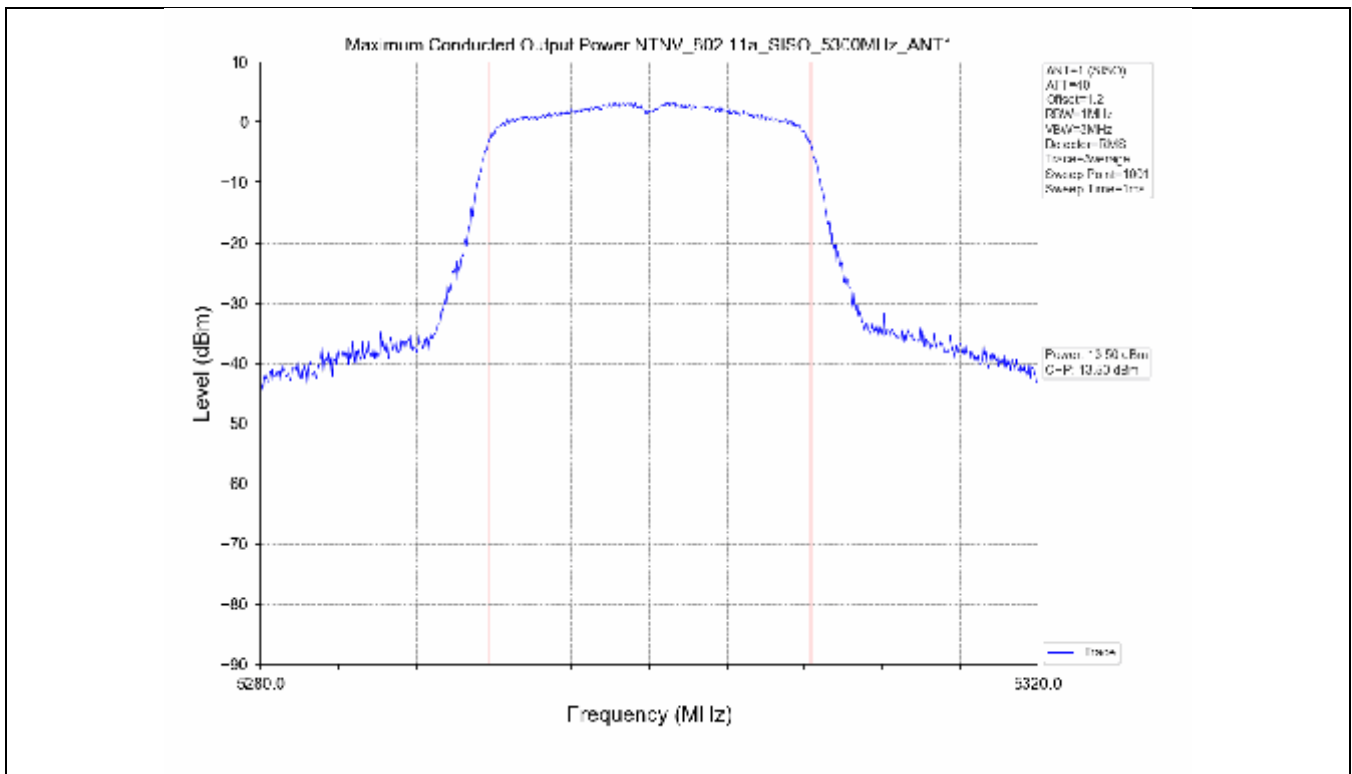

2.2 Test Graph - Emission Bandwidth

2.3 Test Graph - 99% Occupied Bandwidth

3. Maximum Conducted Output Power

**3.1 Test Result**

Test Mode	Frequency (MHz)	Tx Type	Measured Output Power (dBm)	Limit (dBm)	Verdict
			Ant 1		
802.11a	5180	SISO	13.71	≤23.98	PASS
	5200	SISO	13.78	≤23.98	PASS
	5240	SISO	13.70	≤23.98	PASS
	5260	SISO	13.63	≤23.98	PASS
	5300	SISO	13.50	≤23.93	PASS
	5320	SISO	13.50	≤23.82	PASS
	5500	SISO	13.62	≤23.90	PASS
	5580	SISO	13.75	≤23.86	PASS
	5600	SISO	13.56	≤23.95	PASS
	5700	SISO	13.23	≤23.98	PASS
	5745	SISO	13.13	≤30.00	PASS
	5785	SISO	13.03	≤30.00	PASS
802.11n(HT20)	5825	SISO	13.36	≤30.00	PASS
	5180	SISO	13.44	≤23.98	PASS
	5200	SISO	13.54	≤23.98	PASS
	5240	SISO	13.21	≤23.98	PASS
	5260	SISO	13.21	≤23.98	PASS
	5300	SISO	13.15	≤23.98	PASS
	5320	SISO	13.16	≤23.98	PASS
	5500	SISO	13.24	≤23.98	PASS
	5580	SISO	13.42	≤23.98	PASS
	5600	SISO	13.41	≤23.98	PASS
	5700	SISO	12.97	≤23.98	PASS
	5745	SISO	13.94	≤30.00	PASS
802.11n(HT40)	5785	SISO	13.85	≤30.00	PASS
	5825	SISO	14.07	≤30.00	PASS
	5190	SISO	13.18	≤23.98	PASS
	5230	SISO	13.21	≤23.98	PASS
	5270	SISO	12.91	≤23.98	PASS
	5310	SISO	12.89	≤23.98	PASS
	5510	SISO	13.17	≤23.98	PASS
	5550	SISO	13.27	≤23.98	PASS
	5590	SISO	13.30	≤23.98	PASS
	5670	SISO	12.80	≤23.98	PASS
	5755	SISO	13.56	≤30.00	PASS
	5795	SISO	13.89	≤30.00	PASS
802.11ac(VHT20)	5180	SISO	13.61	≤23.98	PASS
	5200	SISO	13.51	≤23.98	PASS
	5240	SISO	13.35	≤23.98	PASS
	5260	SISO	13.14	≤23.98	PASS
	5300	SISO	13.06	≤23.98	PASS
	5320	SISO	13.03	≤23.98	PASS
	5500	SISO	13.32	≤23.98	PASS
	5580	SISO	13.60	≤23.98	PASS
	5600	SISO	13.42	≤23.98	PASS
	5700	SISO	13.19	≤23.98	PASS
	5745	SISO	13.30	≤30.00	PASS
	5785	SISO	13.55	≤30.00	PASS
802.11ac(VHT40)	5825	SISO	13.70	≤30.00	PASS
	5190	SISO	13.78	≤23.98	PASS
	5230	SISO	13.47	≤23.98	PASS
	5270	SISO	13.58	≤23.98	PASS
	5310	SISO	13.49	≤23.98	PASS
	5510	SISO	13.37	≤23.98	PASS

### 3.2 Test Graph