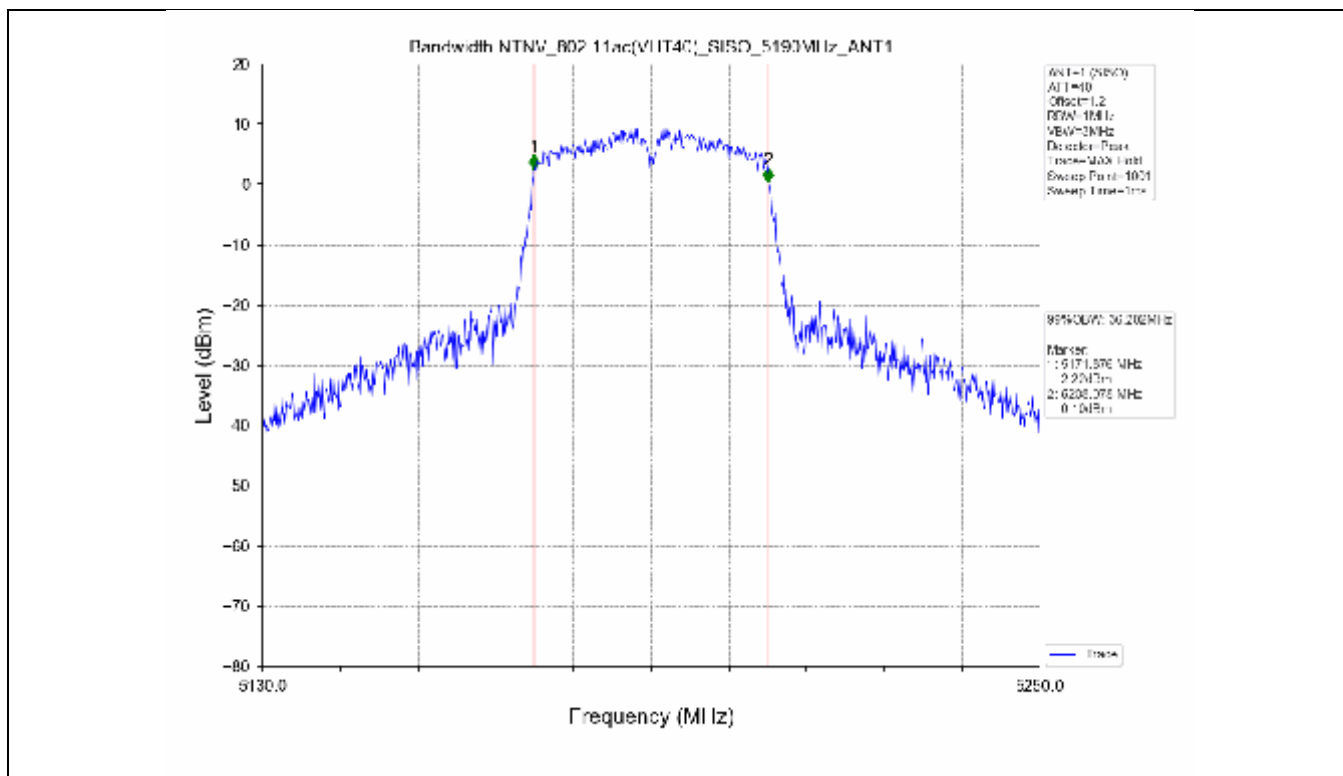

2.2 Test Graph - Emission Bandwidth

2.3 Test Graph - 99% Occupied Bandwidth

3. Maximum Conducted Output Power

**3.1 Test Result**

Test Mode	Frequency (MHz)	Tx Type	Measured Output Power (dBm)	Limit (dBm)	Verdict
			Ant 1		
802.11a	5180	SISO	13.71	≤23.98	PASS
	5200	SISO	13.78	≤23.98	PASS
	5240	SISO	13.70	≤23.98	PASS
	5260	SISO	13.63	≤23.98	PASS
	5300	SISO	13.50	≤23.93	PASS
	5320	SISO	13.50	≤23.82	PASS
	5500	SISO	13.62	≤23.90	PASS
	5580	SISO	13.75	≤23.86	PASS
	5600	SISO	13.56	≤23.95	PASS
	5700	SISO	13.23	≤23.98	PASS
	5745	SISO	13.13	≤30.00	PASS
	5785	SISO	13.03	≤30.00	PASS
802.11n(HT20)	5825	SISO	13.36	≤30.00	PASS
	5180	SISO	13.44	≤23.98	PASS
	5200	SISO	13.54	≤23.98	PASS
	5240	SISO	13.21	≤23.98	PASS
	5260	SISO	13.21	≤23.98	PASS
	5300	SISO	13.15	≤23.98	PASS
	5320	SISO	13.16	≤23.98	PASS
	5500	SISO	13.24	≤23.98	PASS
	5580	SISO	13.42	≤23.98	PASS
	5600	SISO	13.41	≤23.98	PASS
	5700	SISO	12.97	≤23.98	PASS
	5745	SISO	13.94	≤30.00	PASS
802.11n(HT40)	5785	SISO	13.85	≤30.00	PASS
	5825	SISO	14.07	≤30.00	PASS
	5190	SISO	13.18	≤23.98	PASS
	5230	SISO	13.21	≤23.98	PASS
	5270	SISO	12.91	≤23.98	PASS
	5310	SISO	12.89	≤23.98	PASS
	5510	SISO	13.17	≤23.98	PASS
	5550	SISO	13.27	≤23.98	PASS
	5590	SISO	13.30	≤23.98	PASS
	5670	SISO	12.80	≤23.98	PASS
	5755	SISO	13.56	≤30.00	PASS
	5795	SISO	13.89	≤30.00	PASS
802.11ac(VHT20)	5180	SISO	13.61	≤23.98	PASS
	5200	SISO	13.51	≤23.98	PASS
	5240	SISO	13.35	≤23.98	PASS
	5260	SISO	13.14	≤23.98	PASS
	5300	SISO	13.06	≤23.98	PASS
	5320	SISO	13.03	≤23.98	PASS
	5500	SISO	13.32	≤23.98	PASS
	5580	SISO	13.60	≤23.98	PASS
	5600	SISO	13.42	≤23.98	PASS
	5700	SISO	13.19	≤23.98	PASS
	5745	SISO	13.30	≤30.00	PASS
	5785	SISO	13.55	≤30.00	PASS
802.11ac(VHT40)	5825	SISO	13.70	≤30.00	PASS
	5190	SISO	13.78	≤23.98	PASS
	5230	SISO	13.47	≤23.98	PASS
	5270	SISO	13.58	≤23.98	PASS
	5310	SISO	13.49	≤23.98	PASS
	5510	SISO	13.37	≤23.98	PASS

### 3.2 Test Graph