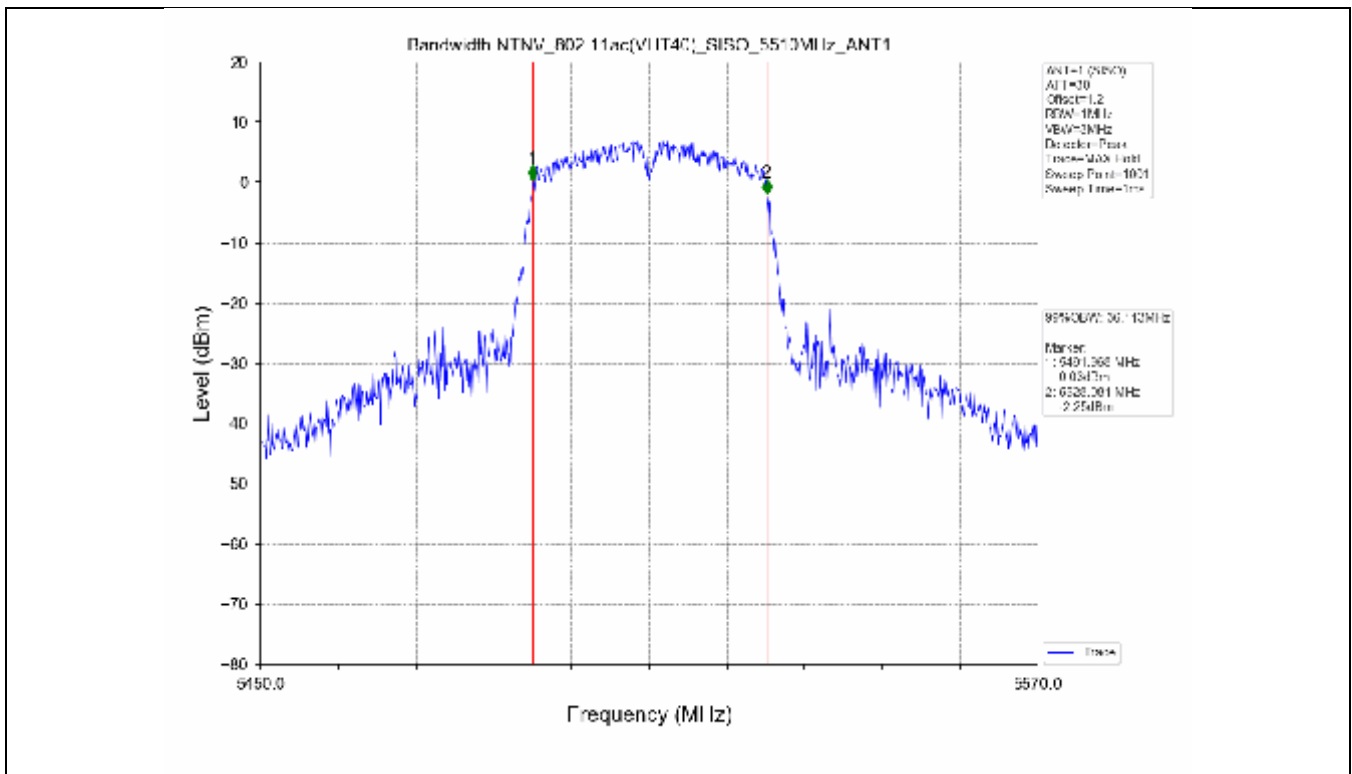

2.2 Test Graph - Emission Bandwidth

2.3 Test Graph - 99% Occupied Bandwidth

3. Maximum Conducted Output Power

**3.1 Test Result**

Test Mode	Frequency (MHz)	Tx Type	Measured Output Power (dBm)	Limit (dBm)	Verdict
			Ant 1		
802.11a	5180	SISO	13.71	≤23.98	PASS
	5200	SISO	13.78	≤23.98	PASS
	5240	SISO	13.70	≤23.98	PASS
	5260	SISO	13.63	≤23.98	PASS
	5300	SISO	13.50	≤23.93	PASS
	5320	SISO	13.50	≤23.82	PASS
	5500	SISO	13.62	≤23.90	PASS
	5580	SISO	13.75	≤23.86	PASS
	5600	SISO	13.56	≤23.95	PASS
	5700	SISO	13.23	≤23.98	PASS
	5745	SISO	13.13	≤30.00	PASS
	5785	SISO	13.03	≤30.00	PASS
802.11n(HT20)	5825	SISO	13.36	≤30.00	PASS
	5180	SISO	13.44	≤23.98	PASS
	5200	SISO	13.54	≤23.98	PASS
	5240	SISO	13.21	≤23.98	PASS
	5260	SISO	13.21	≤23.98	PASS
	5300	SISO	13.15	≤23.98	PASS
	5320	SISO	13.16	≤23.98	PASS
	5500	SISO	13.24	≤23.98	PASS
	5580	SISO	13.42	≤23.98	PASS
	5600	SISO	13.41	≤23.98	PASS
	5700	SISO	12.97	≤23.98	PASS
	5745	SISO	13.94	≤30.00	PASS
802.11n(HT40)	5785	SISO	13.85	≤30.00	PASS
	5825	SISO	14.07	≤30.00	PASS
	5190	SISO	13.18	≤23.98	PASS
	5230	SISO	13.21	≤23.98	PASS
	5270	SISO	12.91	≤23.98	PASS
	5310	SISO	12.89	≤23.98	PASS
	5510	SISO	13.17	≤23.98	PASS
	5550	SISO	13.27	≤23.98	PASS
	5590	SISO	13.30	≤23.98	PASS
	5670	SISO	12.80	≤23.98	PASS
	5755	SISO	13.56	≤30.00	PASS
	5795	SISO	13.89	≤30.00	PASS
802.11ac(VHT20)	5180	SISO	13.61	≤23.98	PASS
	5200	SISO	13.51	≤23.98	PASS
	5240	SISO	13.35	≤23.98	PASS
	5260	SISO	13.14	≤23.98	PASS
	5300	SISO	13.06	≤23.98	PASS
	5320	SISO	13.03	≤23.98	PASS
	5500	SISO	13.32	≤23.98	PASS
	5580	SISO	13.60	≤23.98	PASS
	5600	SISO	13.42	≤23.98	PASS
	5700	SISO	13.19	≤23.98	PASS
	5745	SISO	13.30	≤30.00	PASS
	5785	SISO	13.55	≤30.00	PASS
802.11ac(VHT40)	5825	SISO	13.70	≤30.00	PASS
	5190	SISO	13.78	≤23.98	PASS
	5230	SISO	13.47	≤23.98	PASS
	5270	SISO	13.58	≤23.98	PASS
	5310	SISO	13.49	≤23.98	PASS
	5510	SISO	13.37	≤23.98	PASS

### 3.2 Test Graph