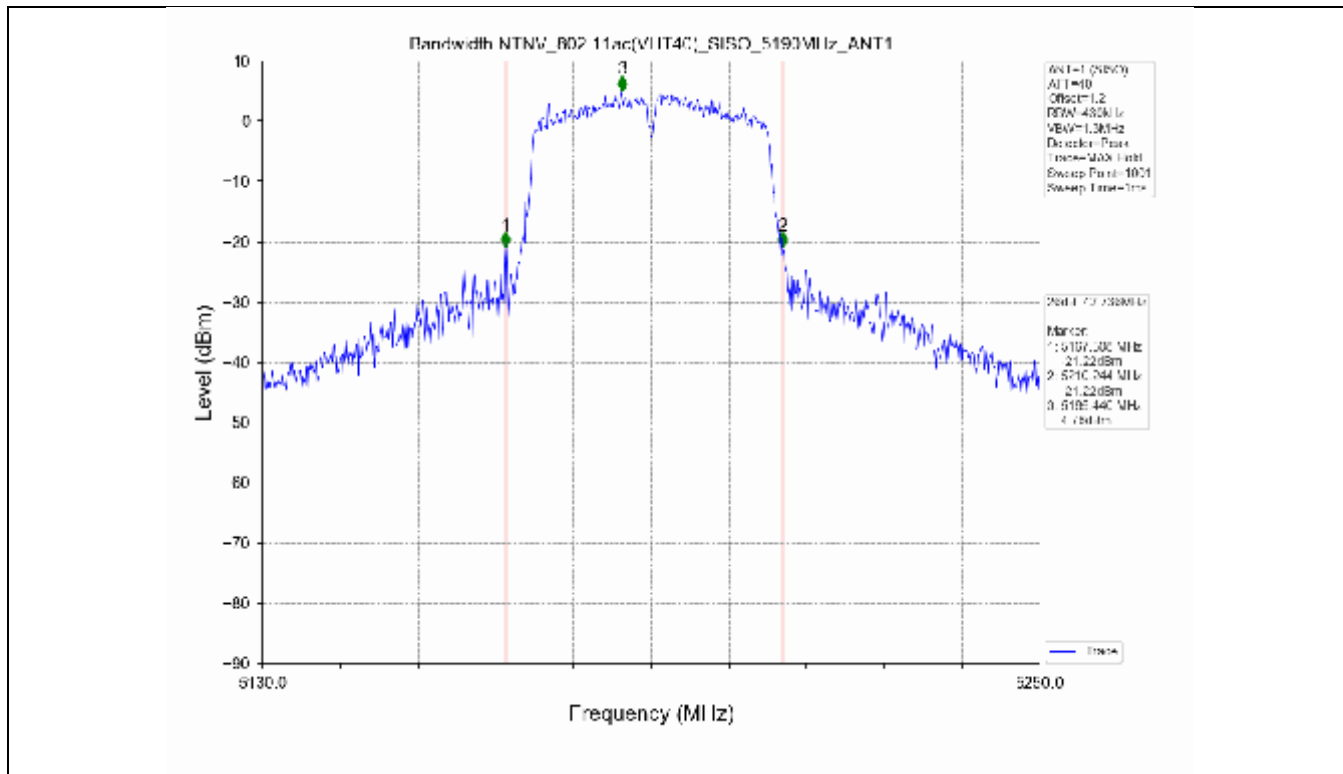

2.2 Test Graph - Emission Bandwidth

2.3 Test Graph - 99% Occupied Bandwidth

3. Maximum Conducted Output Power

**3.1 Test Result**

Test Mode	Frequency (MHz)	Tx Type	Measured Output Power (dBm)	Limit (dBm)	Verdict
			Ant 1		
802.11a	5180	SISO	13.71	≤23.98	PASS
	5200	SISO	13.78	≤23.98	PASS
	5240	SISO	13.70	≤23.98	PASS
	5260	SISO	13.63	≤23.98	PASS
	5300	SISO	13.50	≤23.93	PASS
	5320	SISO	13.50	≤23.82	PASS
	5500	SISO	13.62	≤23.90	PASS
	5580	SISO	13.75	≤23.86	PASS
	5600	SISO	13.56	≤23.95	PASS
	5700	SISO	13.23	≤23.98	PASS
	5745	SISO	13.13	≤30.00	PASS
	5785	SISO	13.03	≤30.00	PASS
802.11n(HT20)	5825	SISO	13.36	≤30.00	PASS
	5180	SISO	13.44	≤23.98	PASS
	5200	SISO	13.54	≤23.98	PASS
	5240	SISO	13.21	≤23.98	PASS
	5260	SISO	13.21	≤23.98	PASS
	5300	SISO	13.15	≤23.98	PASS
	5320	SISO	13.16	≤23.98	PASS
	5500	SISO	13.24	≤23.98	PASS
	5580	SISO	13.42	≤23.98	PASS
	5600	SISO	13.41	≤23.98	PASS
	5700	SISO	12.97	≤23.98	PASS
	5745	SISO	13.94	≤30.00	PASS
802.11n(HT40)	5785	SISO	13.85	≤30.00	PASS
	5825	SISO	14.07	≤30.00	PASS
	5190	SISO	13.18	≤23.98	PASS
	5230	SISO	13.21	≤23.98	PASS
	5270	SISO	12.91	≤23.98	PASS
	5310	SISO	12.89	≤23.98	PASS
	5510	SISO	13.17	≤23.98	PASS
	5550	SISO	13.27	≤23.98	PASS
	5590	SISO	13.30	≤23.98	PASS
	5670	SISO	12.80	≤23.98	PASS
	5755	SISO	13.56	≤30.00	PASS
	5795	SISO	13.89	≤30.00	PASS
802.11ac(VHT20)	5180	SISO	13.61	≤23.98	PASS
	5200	SISO	13.51	≤23.98	PASS
	5240	SISO	13.35	≤23.98	PASS
	5260	SISO	13.14	≤23.98	PASS
	5300	SISO	13.06	≤23.98	PASS
	5320	SISO	13.03	≤23.98	PASS
	5500	SISO	13.32	≤23.98	PASS
	5580	SISO	13.60	≤23.98	PASS
	5600	SISO	13.42	≤23.98	PASS
	5700	SISO	13.19	≤23.98	PASS
	5745	SISO	13.30	≤30.00	PASS
	5785	SISO	13.55	≤30.00	PASS
802.11ac(VHT40)	5825	SISO	13.70	≤30.00	PASS
	5190	SISO	13.78	≤23.98	PASS
	5230	SISO	13.47	≤23.98	PASS
	5270	SISO	13.58	≤23.98	PASS
	5310	SISO	13.49	≤23.98	PASS
	5510	SISO	13.37	≤23.98	PASS

### 3.2 Test Graph