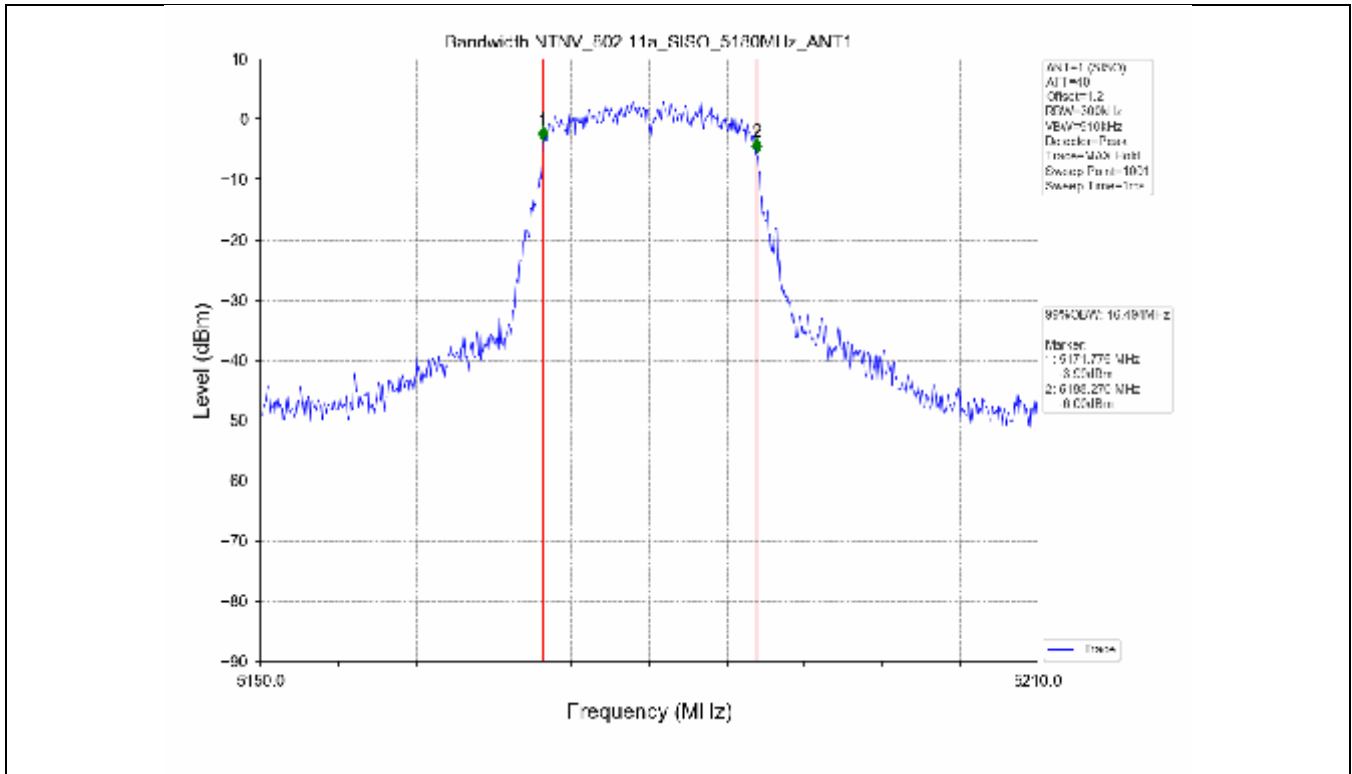

2.2 Test Graph - Emission Bandwidth

2.3 Test Graph - 99% Occupied Bandwidth

3. Maximum Conducted Output Power

**3.1 Test Result**

Test Mode	Frequency (MHz)	Tx Type	Measured Output Power (dBm)	Limit (dBm)	Verdict
			Ant 1		
802.11a	5180	SISO	13.71	≤23.98	PASS
	5200	SISO	13.78	≤23.98	PASS
	5240	SISO	13.70	≤23.98	PASS
	5260	SISO	13.63	≤23.98	PASS
	5300	SISO	13.50	≤23.93	PASS
	5320	SISO	13.50	≤23.82	PASS
	5500	SISO	13.62	≤23.90	PASS
	5580	SISO	13.75	≤23.86	PASS
	5600	SISO	13.56	≤23.95	PASS
	5700	SISO	13.23	≤23.98	PASS
	5745	SISO	13.13	≤30.00	PASS
	5785	SISO	13.03	≤30.00	PASS
802.11n(HT20)	5825	SISO	13.36	≤30.00	PASS
	5180	SISO	13.44	≤23.98	PASS
	5200	SISO	13.54	≤23.98	PASS
	5240	SISO	13.21	≤23.98	PASS
	5260	SISO	13.21	≤23.98	PASS
	5300	SISO	13.15	≤23.98	PASS
	5320	SISO	13.16	≤23.98	PASS
	5500	SISO	13.24	≤23.98	PASS
	5580	SISO	13.42	≤23.98	PASS
	5600	SISO	13.41	≤23.98	PASS
	5700	SISO	12.97	≤23.98	PASS
	5745	SISO	13.94	≤30.00	PASS
802.11n(HT40)	5785	SISO	13.85	≤30.00	PASS
	5825	SISO	14.07	≤30.00	PASS
	5190	SISO	13.18	≤23.98	PASS
	5230	SISO	13.21	≤23.98	PASS
	5270	SISO	12.91	≤23.98	PASS
	5310	SISO	12.89	≤23.98	PASS
	5510	SISO	13.17	≤23.98	PASS
	5550	SISO	13.27	≤23.98	PASS
	5590	SISO	13.30	≤23.98	PASS
	5670	SISO	12.80	≤23.98	PASS
	5755	SISO	13.56	≤30.00	PASS
	5795	SISO	13.89	≤30.00	PASS
802.11ac(VHT20)	5180	SISO	13.61	≤23.98	PASS
	5200	SISO	13.51	≤23.98	PASS
	5240	SISO	13.35	≤23.98	PASS
	5260	SISO	13.14	≤23.98	PASS
	5300	SISO	13.06	≤23.98	PASS
	5320	SISO	13.03	≤23.98	PASS
	5500	SISO	13.32	≤23.98	PASS
	5580	SISO	13.60	≤23.98	PASS
	5600	SISO	13.42	≤23.98	PASS
	5700	SISO	13.19	≤23.98	PASS
	5745	SISO	13.30	≤30.00	PASS
	5785	SISO	13.55	≤30.00	PASS
802.11ac(VHT40)	5825	SISO	13.70	≤30.00	PASS
	5190	SISO	13.78	≤23.98	PASS
	5230	SISO	13.47	≤23.98	PASS
	5270	SISO	13.58	≤23.98	PASS
	5310	SISO	13.49	≤23.98	PASS
	5510	SISO	13.37	≤23.98	PASS

### 3.2 Test Graph