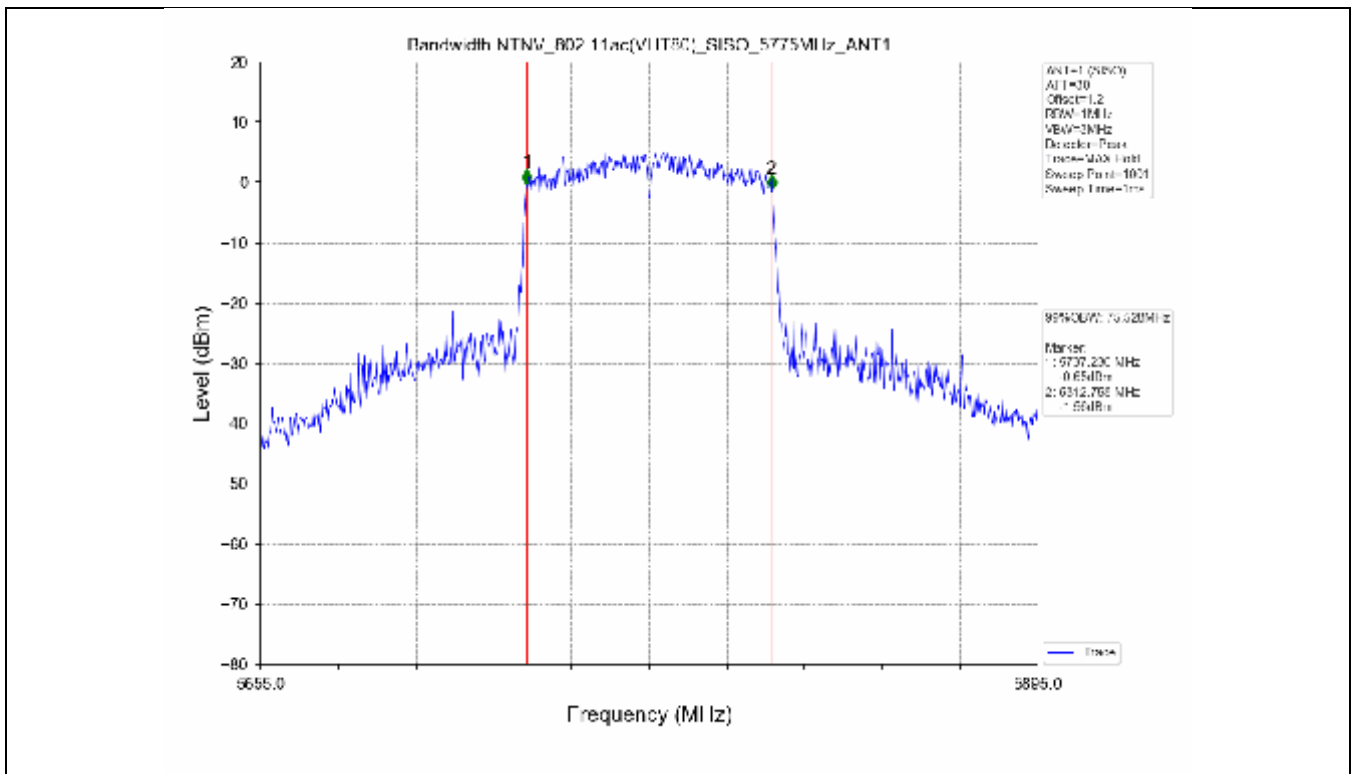

2.2 Test Graph - Emission Bandwidth

2.3 Test Graph - 99% Occupied Bandwidth

3. Maximum Conducted Output Power

**3.1 Test Result**

Test Mode	Frequency (MHz)	Tx Type	Measured Output Power (dBm)	Limit (dBm)	Verdict
			Ant 1		
802.11a	5180	SISO	13.71	≤23.98	PASS
	5200	SISO	13.78	≤23.98	PASS
	5240	SISO	13.70	≤23.98	PASS
	5260	SISO	13.63	≤23.98	PASS
	5300	SISO	13.50	≤23.93	PASS
	5320	SISO	13.50	≤23.82	PASS
	5500	SISO	13.62	≤23.90	PASS
	5580	SISO	13.75	≤23.86	PASS
	5600	SISO	13.56	≤23.95	PASS
	5700	SISO	13.23	≤23.98	PASS
	5745	SISO	13.13	≤30.00	PASS
	5785	SISO	13.03	≤30.00	PASS
802.11n(HT20)	5825	SISO	13.36	≤30.00	PASS
	5180	SISO	13.44	≤23.98	PASS
	5200	SISO	13.54	≤23.98	PASS
	5240	SISO	13.21	≤23.98	PASS
	5260	SISO	13.21	≤23.98	PASS
	5300	SISO	13.15	≤23.98	PASS
	5320	SISO	13.16	≤23.98	PASS
	5500	SISO	13.24	≤23.98	PASS
	5580	SISO	13.42	≤23.98	PASS
	5600	SISO	13.41	≤23.98	PASS
	5700	SISO	12.97	≤23.98	PASS
	5745	SISO	13.94	≤30.00	PASS
802.11n(HT40)	5785	SISO	13.85	≤30.00	PASS
	5825	SISO	14.07	≤30.00	PASS
	5190	SISO	13.18	≤23.98	PASS
	5230	SISO	13.21	≤23.98	PASS
	5270	SISO	12.91	≤23.98	PASS
	5310	SISO	12.89	≤23.98	PASS
	5510	SISO	13.17	≤23.98	PASS
	5550	SISO	13.27	≤23.98	PASS
	5590	SISO	13.30	≤23.98	PASS
	5670	SISO	12.80	≤23.98	PASS
	5755	SISO	13.56	≤30.00	PASS
	5795	SISO	13.89	≤30.00	PASS
802.11ac(VHT20)	5180	SISO	13.61	≤23.98	PASS
	5200	SISO	13.51	≤23.98	PASS
	5240	SISO	13.35	≤23.98	PASS
	5260	SISO	13.14	≤23.98	PASS
	5300	SISO	13.06	≤23.98	PASS
	5320	SISO	13.03	≤23.98	PASS
	5500	SISO	13.32	≤23.98	PASS
	5580	SISO	13.60	≤23.98	PASS
	5600	SISO	13.42	≤23.98	PASS
	5700	SISO	13.19	≤23.98	PASS
	5745	SISO	13.30	≤30.00	PASS
	5785	SISO	13.55	≤30.00	PASS
802.11ac(VHT40)	5825	SISO	13.70	≤30.00	PASS
	5190	SISO	13.78	≤23.98	PASS
	5230	SISO	13.47	≤23.98	PASS
	5270	SISO	13.58	≤23.98	PASS
	5310	SISO	13.49	≤23.98	PASS
	5510	SISO	13.37	≤23.98	PASS

### 3.2 Test Graph