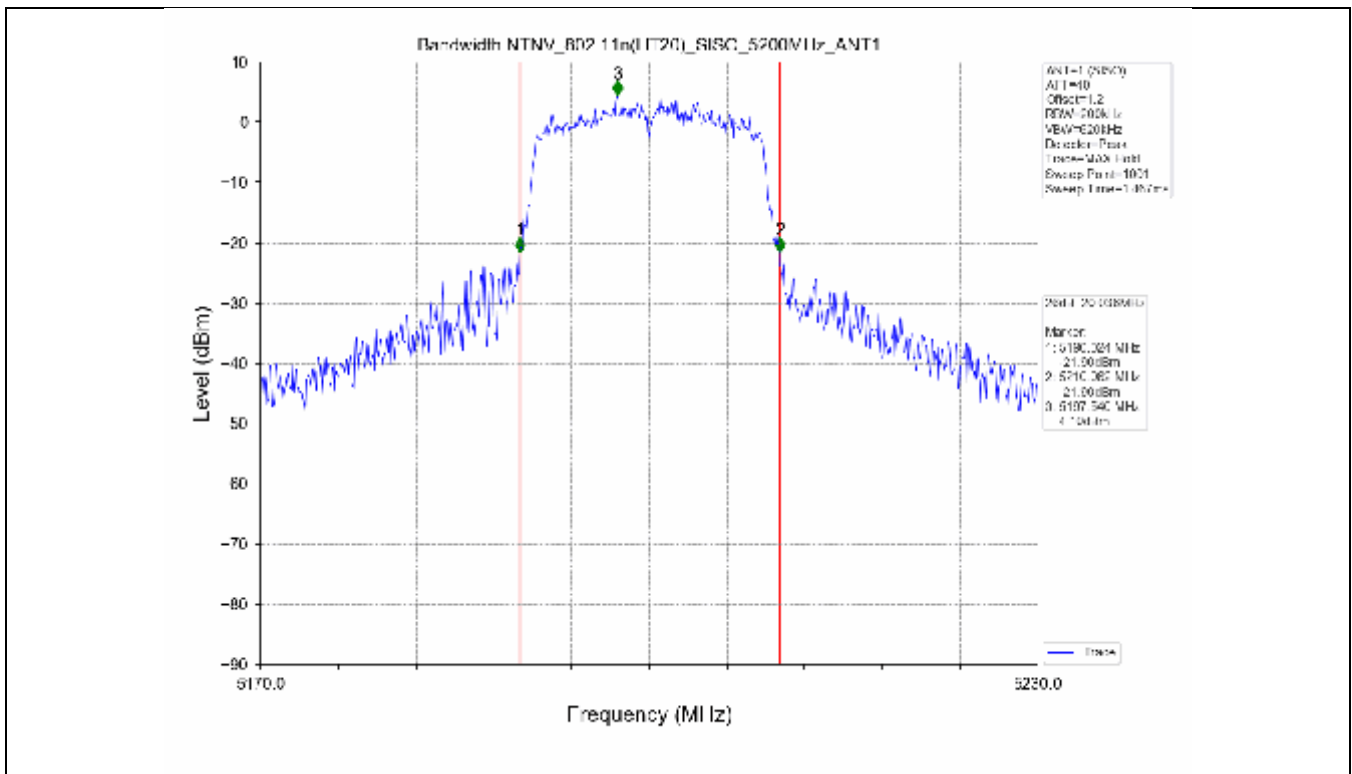

2.2 Test Graph - Emission Bandwidth

2.3 Test Graph - 99% Occupied Bandwidth

3. Maximum Conducted Output Power

**3.1 Test Result**

Test Mode	Frequency (MHz)	Tx Type	Measured Output Power (dBm)	Limit (dBm)	Verdict
			Ant 1		
802.11a	5180	SISO	13.71	≤23.98	PASS
	5200	SISO	13.78	≤23.98	PASS
	5240	SISO	13.70	≤23.98	PASS
	5260	SISO	13.63	≤23.98	PASS
	5300	SISO	13.50	≤23.93	PASS
	5320	SISO	13.50	≤23.82	PASS
	5500	SISO	13.62	≤23.90	PASS
	5580	SISO	13.75	≤23.86	PASS
	5600	SISO	13.56	≤23.95	PASS
	5700	SISO	13.23	≤23.98	PASS
	5745	SISO	13.13	≤30.00	PASS
	5785	SISO	13.03	≤30.00	PASS
802.11n(HT20)	5825	SISO	13.36	≤30.00	PASS
	5180	SISO	13.44	≤23.98	PASS
	5200	SISO	13.54	≤23.98	PASS
	5240	SISO	13.21	≤23.98	PASS
	5260	SISO	13.21	≤23.98	PASS
	5300	SISO	13.15	≤23.98	PASS
	5320	SISO	13.16	≤23.98	PASS
	5500	SISO	13.24	≤23.98	PASS
	5580	SISO	13.42	≤23.98	PASS
	5600	SISO	13.41	≤23.98	PASS
	5700	SISO	12.97	≤23.98	PASS
	5745	SISO	13.94	≤30.00	PASS
802.11n(HT40)	5785	SISO	13.85	≤30.00	PASS
	5825	SISO	14.07	≤30.00	PASS
	5190	SISO	13.18	≤23.98	PASS
	5230	SISO	13.21	≤23.98	PASS
	5270	SISO	12.91	≤23.98	PASS
	5310	SISO	12.89	≤23.98	PASS
	5510	SISO	13.17	≤23.98	PASS
	5550	SISO	13.27	≤23.98	PASS
	5590	SISO	13.30	≤23.98	PASS
	5670	SISO	12.80	≤23.98	PASS
	5755	SISO	13.56	≤30.00	PASS
	5795	SISO	13.89	≤30.00	PASS
802.11ac(VHT20)	5180	SISO	13.61	≤23.98	PASS
	5200	SISO	13.51	≤23.98	PASS
	5240	SISO	13.35	≤23.98	PASS
	5260	SISO	13.14	≤23.98	PASS
	5300	SISO	13.06	≤23.98	PASS
	5320	SISO	13.03	≤23.98	PASS
	5500	SISO	13.32	≤23.98	PASS
	5580	SISO	13.60	≤23.98	PASS
	5600	SISO	13.42	≤23.98	PASS
	5700	SISO	13.19	≤23.98	PASS
	5745	SISO	13.30	≤30.00	PASS
	5785	SISO	13.55	≤30.00	PASS
802.11ac(VHT40)	5825	SISO	13.70	≤30.00	PASS
	5190	SISO	13.78	≤23.98	PASS
	5230	SISO	13.47	≤23.98	PASS
	5270	SISO	13.58	≤23.98	PASS
	5310	SISO	13.49	≤23.98	PASS
	5510	SISO	13.37	≤23.98	PASS

### 3.2 Test Graph