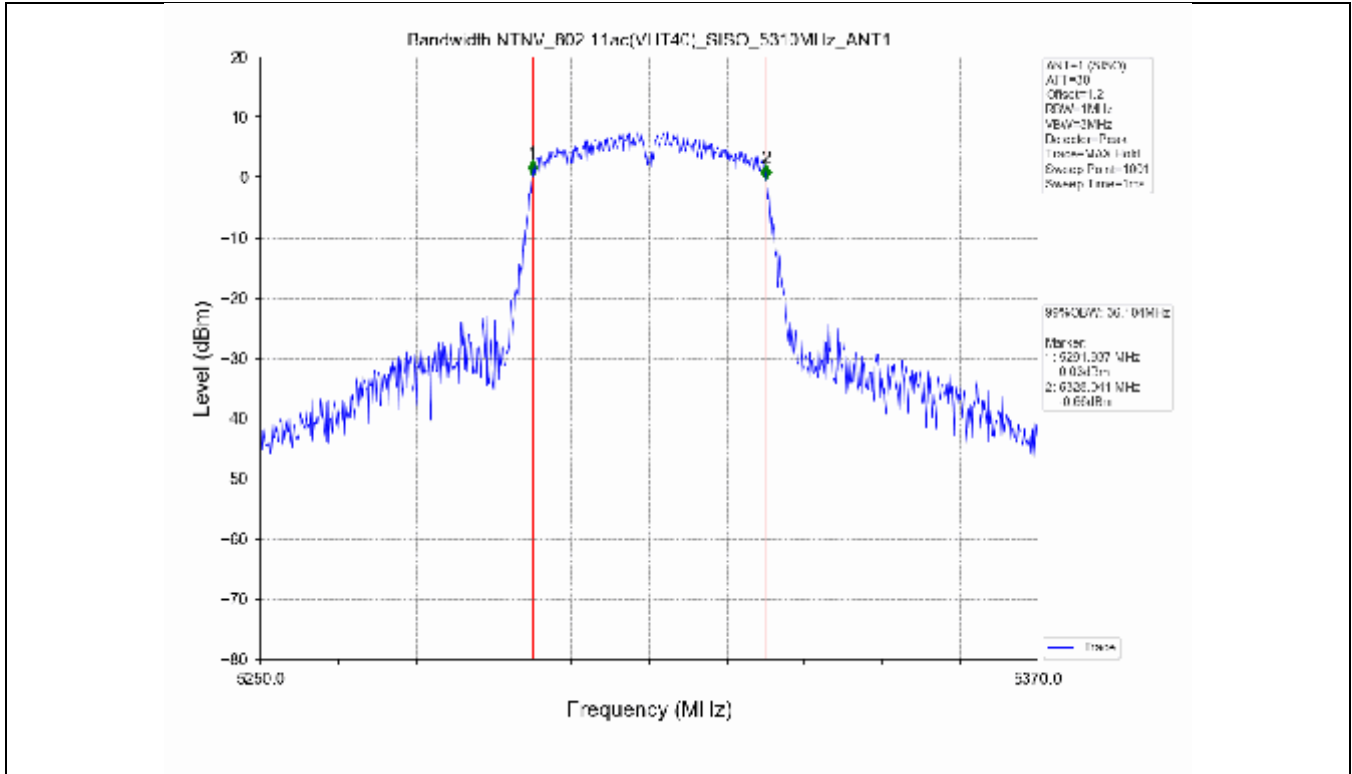

2.2 Test Graph - Emission Bandwidth

2.3 Test Graph - 99% Occupied Bandwidth

3. Maximum Conducted Output Power

**3.1 Test Result**

Test Mode	Frequency (MHz)	Tx Type	Measured Output Power (dBm)	Limit (dBm)	Verdict
			Ant 1		
802.11a	5180	SISO	13.71	≤23.98	PASS
	5200	SISO	13.78	≤23.98	PASS
	5240	SISO	13.70	≤23.98	PASS
	5260	SISO	13.63	≤23.98	PASS
	5300	SISO	13.50	≤23.93	PASS
	5320	SISO	13.50	≤23.82	PASS
	5500	SISO	13.62	≤23.90	PASS
	5580	SISO	13.75	≤23.86	PASS
	5600	SISO	13.56	≤23.95	PASS
	5700	SISO	13.23	≤23.98	PASS
	5745	SISO	13.13	≤30.00	PASS
	5785	SISO	13.03	≤30.00	PASS
802.11n(HT20)	5825	SISO	13.36	≤30.00	PASS
	5180	SISO	13.44	≤23.98	PASS
	5200	SISO	13.54	≤23.98	PASS
	5240	SISO	13.21	≤23.98	PASS
	5260	SISO	13.21	≤23.98	PASS
	5300	SISO	13.15	≤23.98	PASS
	5320	SISO	13.16	≤23.98	PASS
	5500	SISO	13.24	≤23.98	PASS
	5580	SISO	13.42	≤23.98	PASS
	5600	SISO	13.41	≤23.98	PASS
	5700	SISO	12.97	≤23.98	PASS
	5745	SISO	13.94	≤30.00	PASS
802.11n(HT40)	5785	SISO	13.85	≤30.00	PASS
	5825	SISO	14.07	≤30.00	PASS
	5190	SISO	13.18	≤23.98	PASS
	5230	SISO	13.21	≤23.98	PASS
	5270	SISO	12.91	≤23.98	PASS
	5310	SISO	12.89	≤23.98	PASS
	5510	SISO	13.17	≤23.98	PASS
	5550	SISO	13.27	≤23.98	PASS
	5590	SISO	13.30	≤23.98	PASS
	5670	SISO	12.80	≤23.98	PASS
	5755	SISO	13.56	≤30.00	PASS
	5795	SISO	13.89	≤30.00	PASS
802.11ac(VHT20)	5180	SISO	13.61	≤23.98	PASS
	5200	SISO	13.51	≤23.98	PASS
	5240	SISO	13.35	≤23.98	PASS
	5260	SISO	13.14	≤23.98	PASS
	5300	SISO	13.06	≤23.98	PASS
	5320	SISO	13.03	≤23.98	PASS
	5500	SISO	13.32	≤23.98	PASS
	5580	SISO	13.60	≤23.98	PASS
	5600	SISO	13.42	≤23.98	PASS
	5700	SISO	13.19	≤23.98	PASS
	5745	SISO	13.30	≤30.00	PASS
	5785	SISO	13.55	≤30.00	PASS
802.11ac(VHT40)	5825	SISO	13.70	≤30.00	PASS
	5190	SISO	13.78	≤23.98	PASS
	5230	SISO	13.47	≤23.98	PASS
	5270	SISO	13.58	≤23.98	PASS
	5310	SISO	13.49	≤23.98	PASS
	5510	SISO	13.37	≤23.98	PASS

### 3.2 Test Graph