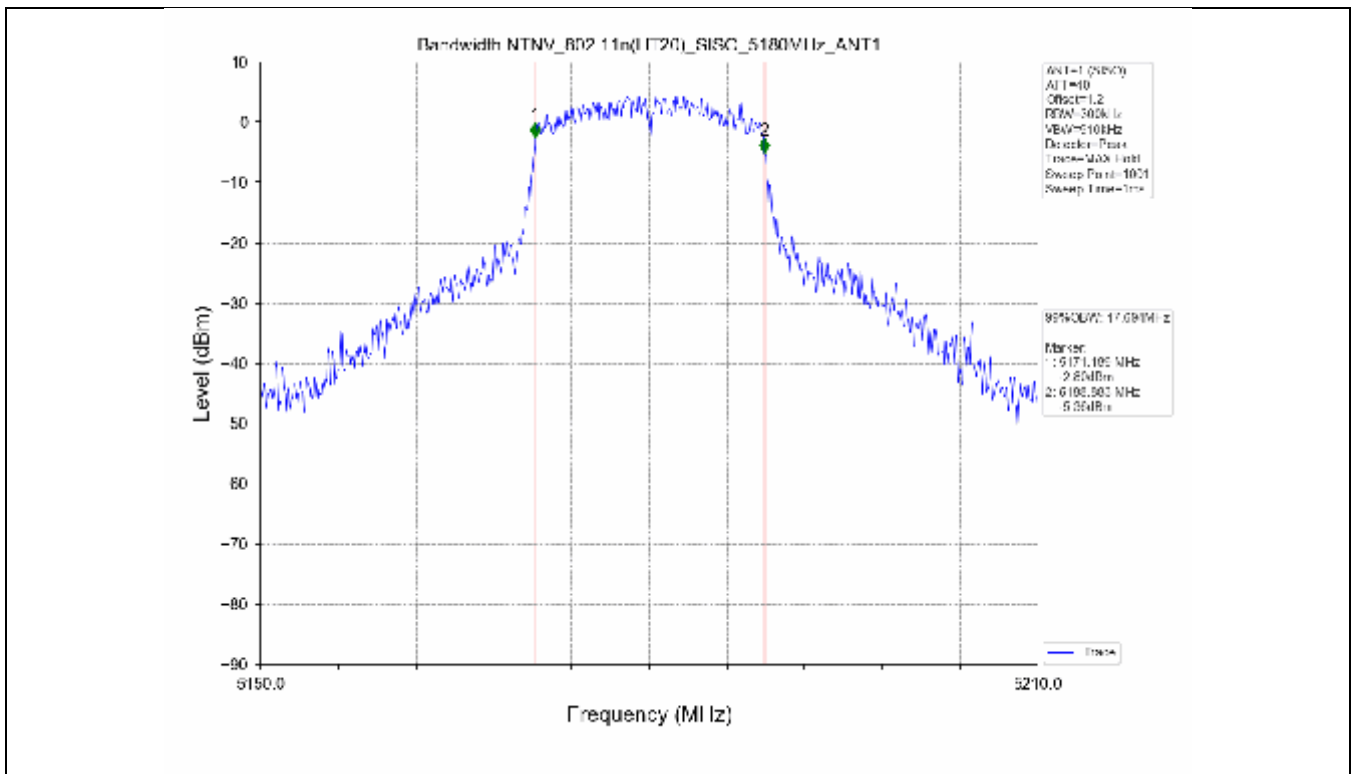

2.2 Test Graph - Emission Bandwidth

2.3 Test Graph - 99% Occupied Bandwidth

3. Maximum Conducted Output Power

**3.1 Test Result**

Test Mode	Frequency (MHz)	Tx Type	Measured Output Power (dBm)	Limit (dBm)	Verdict
			Ant 1		
802.11a	5180	SISO	13.71	≤23.98	PASS
	5200	SISO	13.78	≤23.98	PASS
	5240	SISO	13.70	≤23.98	PASS
	5260	SISO	13.63	≤23.98	PASS
	5300	SISO	13.50	≤23.93	PASS
	5320	SISO	13.50	≤23.82	PASS
	5500	SISO	13.62	≤23.90	PASS
	5580	SISO	13.75	≤23.86	PASS
	5600	SISO	13.56	≤23.95	PASS
	5700	SISO	13.23	≤23.98	PASS
	5745	SISO	13.13	≤30.00	PASS
	5785	SISO	13.03	≤30.00	PASS
802.11n(HT20)	5825	SISO	13.36	≤30.00	PASS
	5180	SISO	13.44	≤23.98	PASS
	5200	SISO	13.54	≤23.98	PASS
	5240	SISO	13.21	≤23.98	PASS
	5260	SISO	13.21	≤23.98	PASS
	5300	SISO	13.15	≤23.98	PASS
	5320	SISO	13.16	≤23.98	PASS
	5500	SISO	13.24	≤23.98	PASS
	5580	SISO	13.42	≤23.98	PASS
	5600	SISO	13.41	≤23.98	PASS
	5700	SISO	12.97	≤23.98	PASS
	5745	SISO	13.94	≤30.00	PASS
802.11n(HT40)	5785	SISO	13.85	≤30.00	PASS
	5825	SISO	14.07	≤30.00	PASS
	5190	SISO	13.18	≤23.98	PASS
	5230	SISO	13.21	≤23.98	PASS
	5270	SISO	12.91	≤23.98	PASS
	5310	SISO	12.89	≤23.98	PASS
	5510	SISO	13.17	≤23.98	PASS
	5550	SISO	13.27	≤23.98	PASS
	5590	SISO	13.30	≤23.98	PASS
	5670	SISO	12.80	≤23.98	PASS
	5755	SISO	13.56	≤30.00	PASS
	5795	SISO	13.89	≤30.00	PASS
802.11ac(VHT20)	5180	SISO	13.61	≤23.98	PASS
	5200	SISO	13.51	≤23.98	PASS
	5240	SISO	13.35	≤23.98	PASS
	5260	SISO	13.14	≤23.98	PASS
	5300	SISO	13.06	≤23.98	PASS
	5320	SISO	13.03	≤23.98	PASS
	5500	SISO	13.32	≤23.98	PASS
	5580	SISO	13.60	≤23.98	PASS
	5600	SISO	13.42	≤23.98	PASS
	5700	SISO	13.19	≤23.98	PASS
	5745	SISO	13.30	≤30.00	PASS
	5785	SISO	13.55	≤30.00	PASS
802.11ac(VHT40)	5825	SISO	13.70	≤30.00	PASS
	5190	SISO	13.78	≤23.98	PASS
	5230	SISO	13.47	≤23.98	PASS
	5270	SISO	13.58	≤23.98	PASS
	5310	SISO	13.49	≤23.98	PASS
	5510	SISO	13.37	≤23.98	PASS

### 3.2 Test Graph