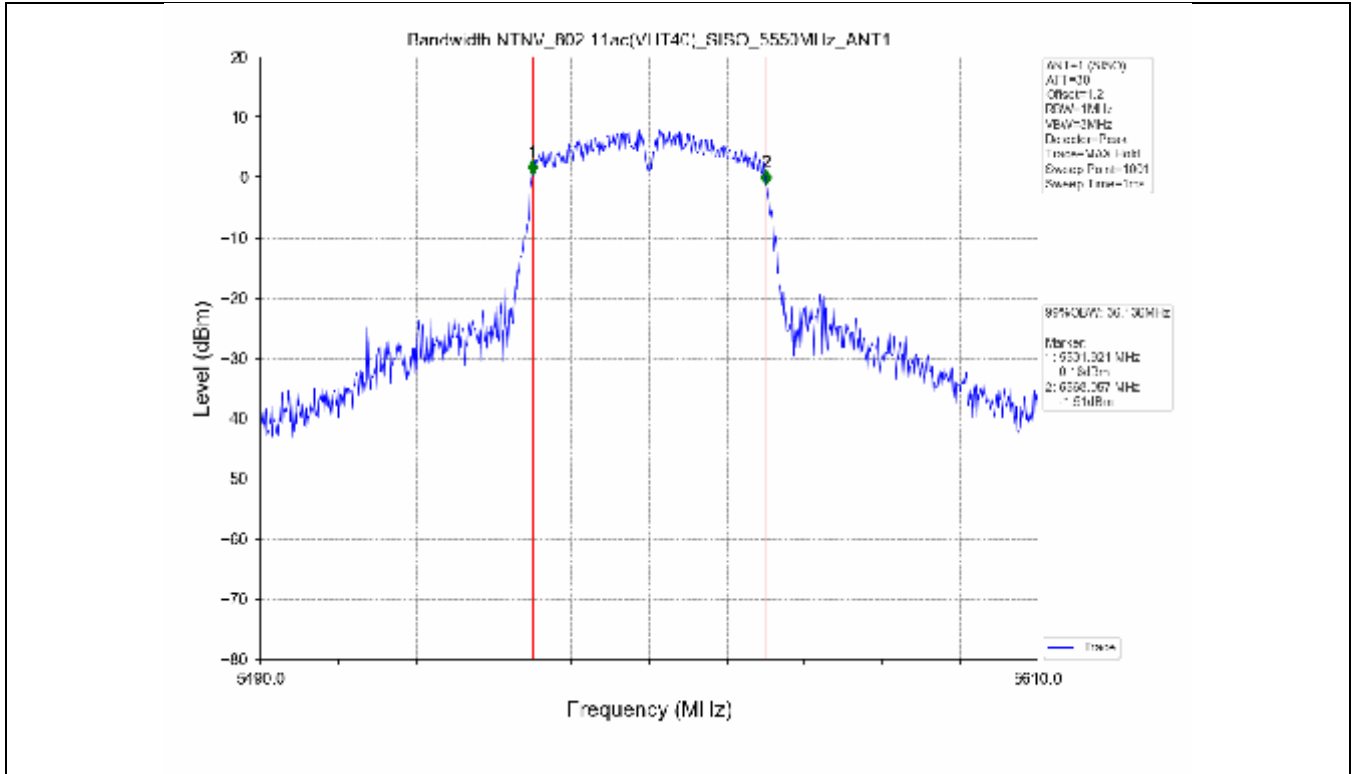

2.2 Test Graph - Emission Bandwidth

2.3 Test Graph - 99% Occupied Bandwidth

3. Maximum Conducted Output Power

**3.1 Test Result**

Test Mode	Frequency (MHz)	Tx Type	Measured Output Power (dBm)	Limit (dBm)	Verdict
			Ant 1		
802.11a	5180	SISO	13.71	≤23.98	PASS
	5200	SISO	13.78	≤23.98	PASS
	5240	SISO	13.70	≤23.98	PASS
	5260	SISO	13.63	≤23.98	PASS
	5300	SISO	13.50	≤23.93	PASS
	5320	SISO	13.50	≤23.82	PASS
	5500	SISO	13.62	≤23.90	PASS
	5580	SISO	13.75	≤23.86	PASS
	5600	SISO	13.56	≤23.95	PASS
	5700	SISO	13.23	≤23.98	PASS
	5745	SISO	13.13	≤30.00	PASS
	5785	SISO	13.03	≤30.00	PASS
802.11n(HT20)	5825	SISO	13.36	≤30.00	PASS
	5180	SISO	13.44	≤23.98	PASS
	5200	SISO	13.54	≤23.98	PASS
	5240	SISO	13.21	≤23.98	PASS
	5260	SISO	13.21	≤23.98	PASS
	5300	SISO	13.15	≤23.98	PASS
	5320	SISO	13.16	≤23.98	PASS
	5500	SISO	13.24	≤23.98	PASS
	5580	SISO	13.42	≤23.98	PASS
	5600	SISO	13.41	≤23.98	PASS
	5700	SISO	12.97	≤23.98	PASS
	5745	SISO	13.94	≤30.00	PASS
802.11n(HT40)	5785	SISO	13.85	≤30.00	PASS
	5825	SISO	14.07	≤30.00	PASS
	5190	SISO	13.18	≤23.98	PASS
	5230	SISO	13.21	≤23.98	PASS
	5270	SISO	12.91	≤23.98	PASS
	5310	SISO	12.89	≤23.98	PASS
	5510	SISO	13.17	≤23.98	PASS
	5550	SISO	13.27	≤23.98	PASS
	5590	SISO	13.30	≤23.98	PASS
	5670	SISO	12.80	≤23.98	PASS
	5755	SISO	13.56	≤30.00	PASS
	5795	SISO	13.89	≤30.00	PASS
802.11ac(VHT20)	5180	SISO	13.61	≤23.98	PASS
	5200	SISO	13.51	≤23.98	PASS
	5240	SISO	13.35	≤23.98	PASS
	5260	SISO	13.14	≤23.98	PASS
	5300	SISO	13.06	≤23.98	PASS
	5320	SISO	13.03	≤23.98	PASS
	5500	SISO	13.32	≤23.98	PASS
	5580	SISO	13.60	≤23.98	PASS
	5600	SISO	13.42	≤23.98	PASS
	5700	SISO	13.19	≤23.98	PASS
	5745	SISO	13.30	≤30.00	PASS
	5785	SISO	13.55	≤30.00	PASS
802.11ac(VHT40)	5825	SISO	13.70	≤30.00	PASS
	5190	SISO	13.78	≤23.98	PASS
	5230	SISO	13.47	≤23.98	PASS
	5270	SISO	13.58	≤23.98	PASS
	5310	SISO	13.49	≤23.98	PASS
	5510	SISO	13.37	≤23.98	PASS

### 3.2 Test Graph