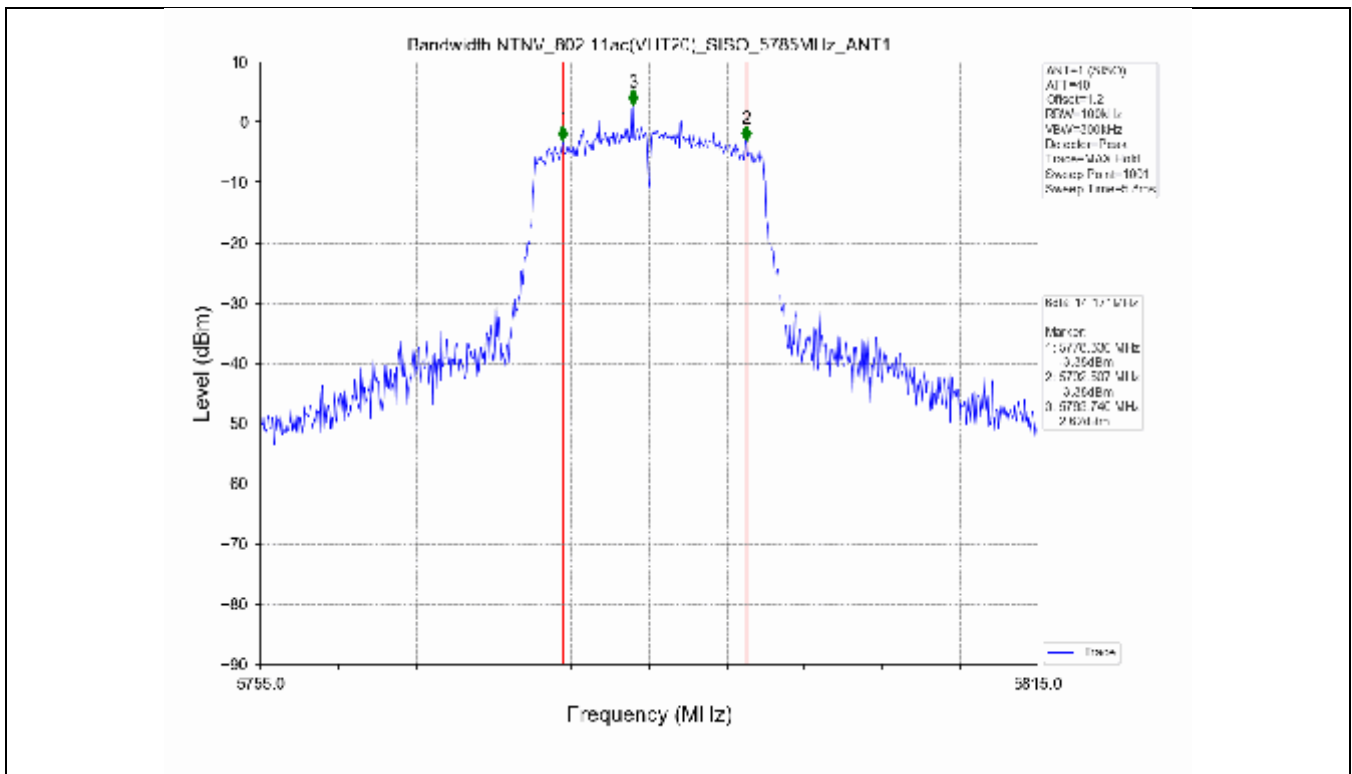

2.2 Test Graph - Emission Bandwidth

2.3 Test Graph - 99% Occupied Bandwidth

3. Maximum Conducted Output Power

**3.1 Test Result**

Test Mode	Frequency (MHz)	Tx Type	Measured Output Power (dBm)	Limit (dBm)	Verdict
			Ant 1		
802.11a	5180	SISO	13.71	≤23.98	PASS
	5200	SISO	13.78	≤23.98	PASS
	5240	SISO	13.70	≤23.98	PASS
	5260	SISO	13.63	≤23.98	PASS
	5300	SISO	13.50	≤23.93	PASS
	5320	SISO	13.50	≤23.82	PASS
	5500	SISO	13.62	≤23.90	PASS
	5580	SISO	13.75	≤23.86	PASS
	5600	SISO	13.56	≤23.95	PASS
	5700	SISO	13.23	≤23.98	PASS
	5745	SISO	13.13	≤30.00	PASS
	5785	SISO	13.03	≤30.00	PASS
802.11n(HT20)	5825	SISO	13.36	≤30.00	PASS
	5180	SISO	13.44	≤23.98	PASS
	5200	SISO	13.54	≤23.98	PASS
	5240	SISO	13.21	≤23.98	PASS
	5260	SISO	13.21	≤23.98	PASS
	5300	SISO	13.15	≤23.98	PASS
	5320	SISO	13.16	≤23.98	PASS
	5500	SISO	13.24	≤23.98	PASS
	5580	SISO	13.42	≤23.98	PASS
	5600	SISO	13.41	≤23.98	PASS
	5700	SISO	12.97	≤23.98	PASS
	5745	SISO	13.94	≤30.00	PASS
802.11n(HT40)	5785	SISO	13.85	≤30.00	PASS
	5825	SISO	14.07	≤30.00	PASS
	5190	SISO	13.18	≤23.98	PASS
	5230	SISO	13.21	≤23.98	PASS
	5270	SISO	12.91	≤23.98	PASS
	5310	SISO	12.89	≤23.98	PASS
	5510	SISO	13.17	≤23.98	PASS
	5550	SISO	13.27	≤23.98	PASS
	5590	SISO	13.30	≤23.98	PASS
	5670	SISO	12.80	≤23.98	PASS
	5755	SISO	13.56	≤30.00	PASS
	5795	SISO	13.89	≤30.00	PASS
802.11ac(VHT20)	5180	SISO	13.61	≤23.98	PASS
	5200	SISO	13.51	≤23.98	PASS
	5240	SISO	13.35	≤23.98	PASS
	5260	SISO	13.14	≤23.98	PASS
	5300	SISO	13.06	≤23.98	PASS
	5320	SISO	13.03	≤23.98	PASS
	5500	SISO	13.32	≤23.98	PASS
	5580	SISO	13.60	≤23.98	PASS
	5600	SISO	13.42	≤23.98	PASS
	5700	SISO	13.19	≤23.98	PASS
	5745	SISO	13.30	≤30.00	PASS
	5785	SISO	13.55	≤30.00	PASS
802.11ac(VHT40)	5825	SISO	13.70	≤30.00	PASS
	5190	SISO	13.78	≤23.98	PASS
	5230	SISO	13.47	≤23.98	PASS
	5270	SISO	13.58	≤23.98	PASS
	5310	SISO	13.49	≤23.98	PASS
	5510	SISO	13.37	≤23.98	PASS

### 3.2 Test Graph