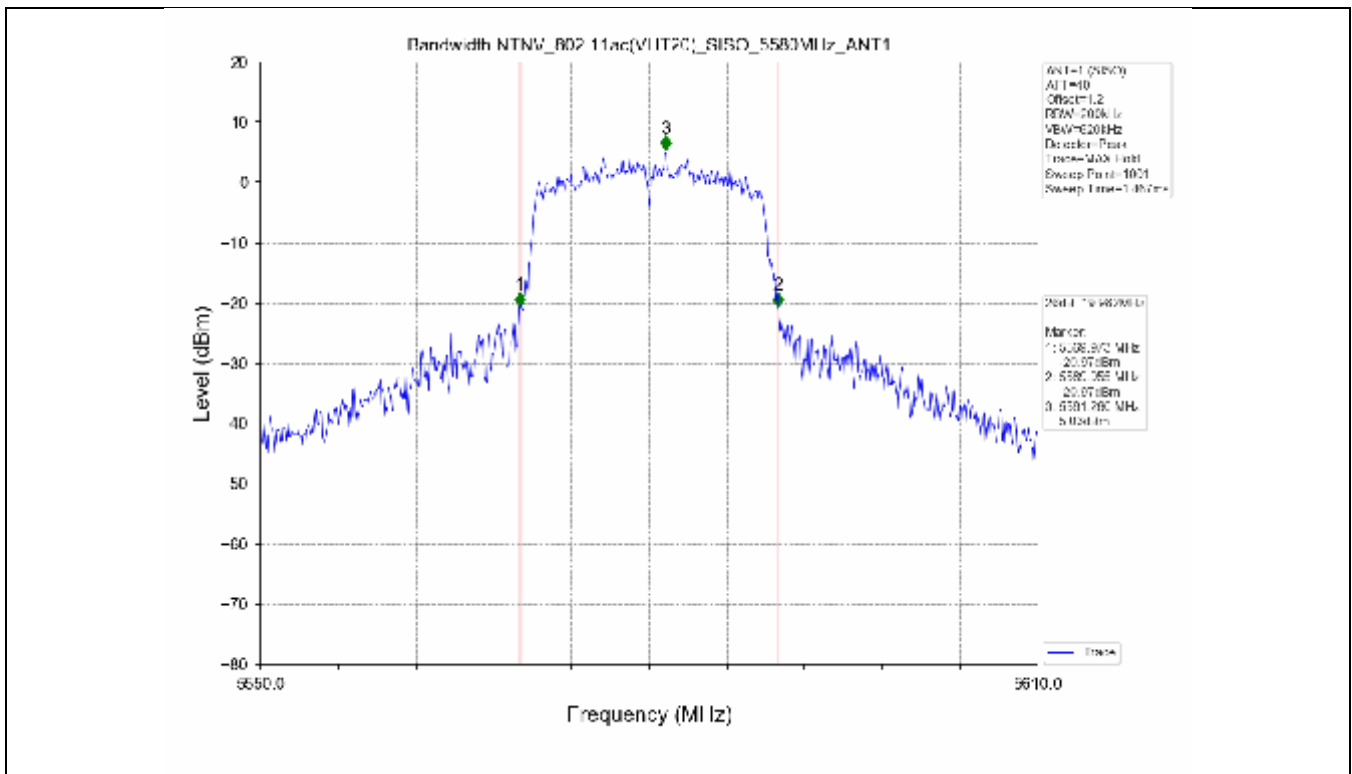

2.2 Test Graph - Emission Bandwidth

2.3 Test Graph - 99% Occupied Bandwidth

3. Maximum Conducted Output Power

**3.1 Test Result**

Test Mode	Frequency (MHz)	Tx Type	Measured Output Power (dBm)	Limit (dBm)	Verdict
			Ant 1		
802.11a	5180	SISO	13.71	≤23.98	PASS
	5200	SISO	13.78	≤23.98	PASS
	5240	SISO	13.70	≤23.98	PASS
	5260	SISO	13.63	≤23.98	PASS
	5300	SISO	13.50	≤23.93	PASS
	5320	SISO	13.50	≤23.82	PASS
	5500	SISO	13.62	≤23.90	PASS
	5580	SISO	13.75	≤23.86	PASS
	5600	SISO	13.56	≤23.95	PASS
	5700	SISO	13.23	≤23.98	PASS
	5745	SISO	13.13	≤30.00	PASS
	5785	SISO	13.03	≤30.00	PASS
802.11n(HT20)	5825	SISO	13.36	≤30.00	PASS
	5180	SISO	13.44	≤23.98	PASS
	5200	SISO	13.54	≤23.98	PASS
	5240	SISO	13.21	≤23.98	PASS
	5260	SISO	13.21	≤23.98	PASS
	5300	SISO	13.15	≤23.98	PASS
	5320	SISO	13.16	≤23.98	PASS
	5500	SISO	13.24	≤23.98	PASS
	5580	SISO	13.42	≤23.98	PASS
	5600	SISO	13.41	≤23.98	PASS
	5700	SISO	12.97	≤23.98	PASS
	5745	SISO	13.94	≤30.00	PASS
802.11n(HT40)	5785	SISO	13.85	≤30.00	PASS
	5825	SISO	14.07	≤30.00	PASS
	5190	SISO	13.18	≤23.98	PASS
	5230	SISO	13.21	≤23.98	PASS
	5270	SISO	12.91	≤23.98	PASS
	5310	SISO	12.89	≤23.98	PASS
	5510	SISO	13.17	≤23.98	PASS
	5550	SISO	13.27	≤23.98	PASS
	5590	SISO	13.30	≤23.98	PASS
	5670	SISO	12.80	≤23.98	PASS
	5755	SISO	13.56	≤30.00	PASS
	5795	SISO	13.89	≤30.00	PASS
802.11ac(VHT20)	5180	SISO	13.61	≤23.98	PASS
	5200	SISO	13.51	≤23.98	PASS
	5240	SISO	13.35	≤23.98	PASS
	5260	SISO	13.14	≤23.98	PASS
	5300	SISO	13.06	≤23.98	PASS
	5320	SISO	13.03	≤23.98	PASS
	5500	SISO	13.32	≤23.98	PASS
	5580	SISO	13.60	≤23.98	PASS
	5600	SISO	13.42	≤23.98	PASS
	5700	SISO	13.19	≤23.98	PASS
	5745	SISO	13.30	≤30.00	PASS
	5785	SISO	13.55	≤30.00	PASS
802.11ac(VHT40)	5825	SISO	13.70	≤30.00	PASS
	5190	SISO	13.78	≤23.98	PASS
	5230	SISO	13.47	≤23.98	PASS
	5270	SISO	13.58	≤23.98	PASS
	5310	SISO	13.49	≤23.98	PASS
	5510	SISO	13.37	≤23.98	PASS

### 3.2 Test Graph