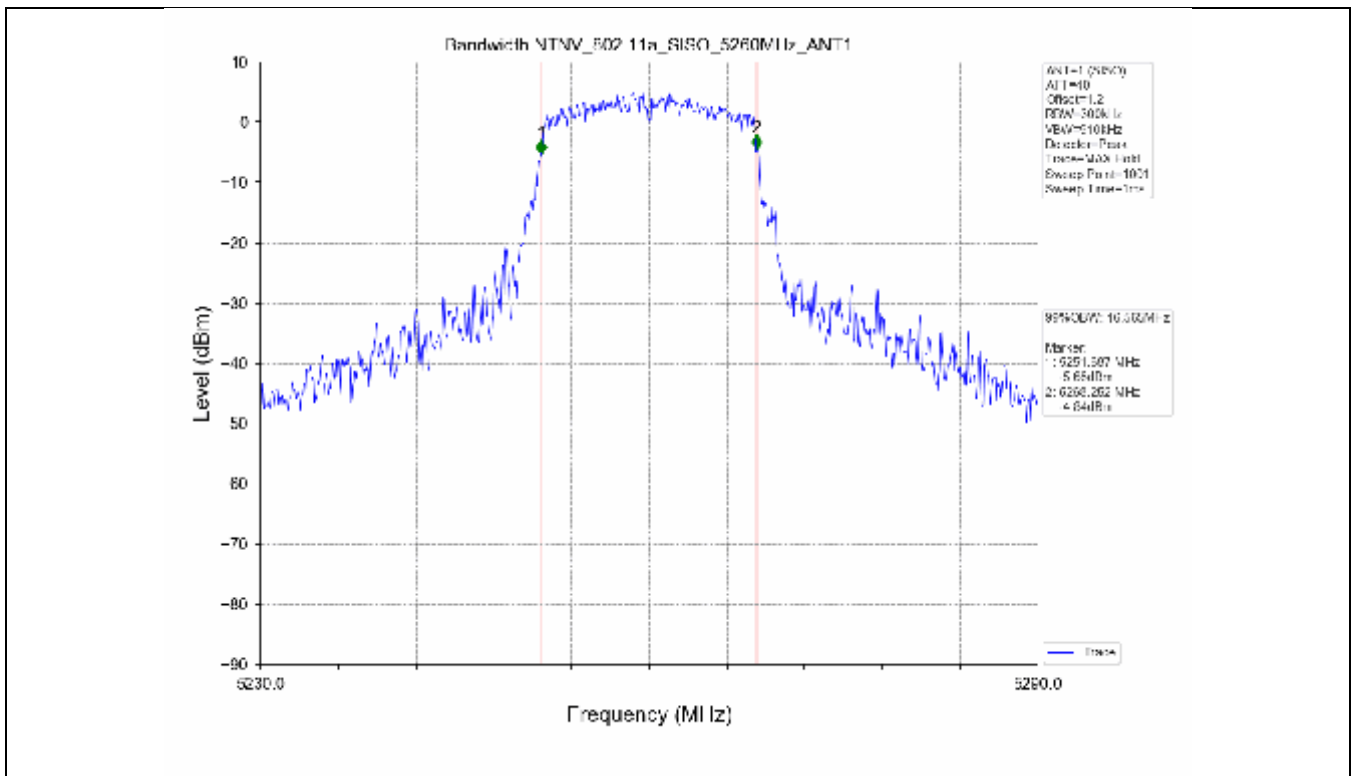

2.2 Test Graph - Emission Bandwidth

2.3 Test Graph - 99% Occupied Bandwidth

3. Maximum Conducted Output Power

**3.1 Test Result**

Test Mode	Frequency (MHz)	Tx Type	Measured Output Power (dBm)	Limit (dBm)	Verdict
			Ant 1		
802.11a	5180	SISO	13.71	≤23.98	PASS
	5200	SISO	13.78	≤23.98	PASS
	5240	SISO	13.70	≤23.98	PASS
	5260	SISO	13.63	≤23.98	PASS
	5300	SISO	13.50	≤23.93	PASS
	5320	SISO	13.50	≤23.82	PASS
	5500	SISO	13.62	≤23.90	PASS
	5580	SISO	13.75	≤23.86	PASS
	5600	SISO	13.56	≤23.95	PASS
	5700	SISO	13.23	≤23.98	PASS
	5745	SISO	13.13	≤30.00	PASS
	5785	SISO	13.03	≤30.00	PASS
802.11n(HT20)	5825	SISO	13.36	≤30.00	PASS
	5180	SISO	13.44	≤23.98	PASS
	5200	SISO	13.54	≤23.98	PASS
	5240	SISO	13.21	≤23.98	PASS
	5260	SISO	13.21	≤23.98	PASS
	5300	SISO	13.15	≤23.98	PASS
	5320	SISO	13.16	≤23.98	PASS
	5500	SISO	13.24	≤23.98	PASS
	5580	SISO	13.42	≤23.98	PASS
	5600	SISO	13.41	≤23.98	PASS
	5700	SISO	12.97	≤23.98	PASS
	5745	SISO	13.94	≤30.00	PASS
802.11n(HT40)	5785	SISO	13.85	≤30.00	PASS
	5825	SISO	14.07	≤30.00	PASS
	5190	SISO	13.18	≤23.98	PASS
	5230	SISO	13.21	≤23.98	PASS
	5270	SISO	12.91	≤23.98	PASS
	5310	SISO	12.89	≤23.98	PASS
	5510	SISO	13.17	≤23.98	PASS
	5550	SISO	13.27	≤23.98	PASS
	5590	SISO	13.30	≤23.98	PASS
	5670	SISO	12.80	≤23.98	PASS
	5755	SISO	13.56	≤30.00	PASS
	5795	SISO	13.89	≤30.00	PASS
802.11ac(VHT20)	5180	SISO	13.61	≤23.98	PASS
	5200	SISO	13.51	≤23.98	PASS
	5240	SISO	13.35	≤23.98	PASS
	5260	SISO	13.14	≤23.98	PASS
	5300	SISO	13.06	≤23.98	PASS
	5320	SISO	13.03	≤23.98	PASS
	5500	SISO	13.32	≤23.98	PASS
	5580	SISO	13.60	≤23.98	PASS
	5600	SISO	13.42	≤23.98	PASS
	5700	SISO	13.19	≤23.98	PASS
	5745	SISO	13.30	≤30.00	PASS
	5785	SISO	13.55	≤30.00	PASS
802.11ac(VHT40)	5825	SISO	13.70	≤30.00	PASS
	5190	SISO	13.78	≤23.98	PASS
	5230	SISO	13.47	≤23.98	PASS
	5270	SISO	13.58	≤23.98	PASS
	5310	SISO	13.49	≤23.98	PASS
	5510	SISO	13.37	≤23.98	PASS

### 3.2 Test Graph