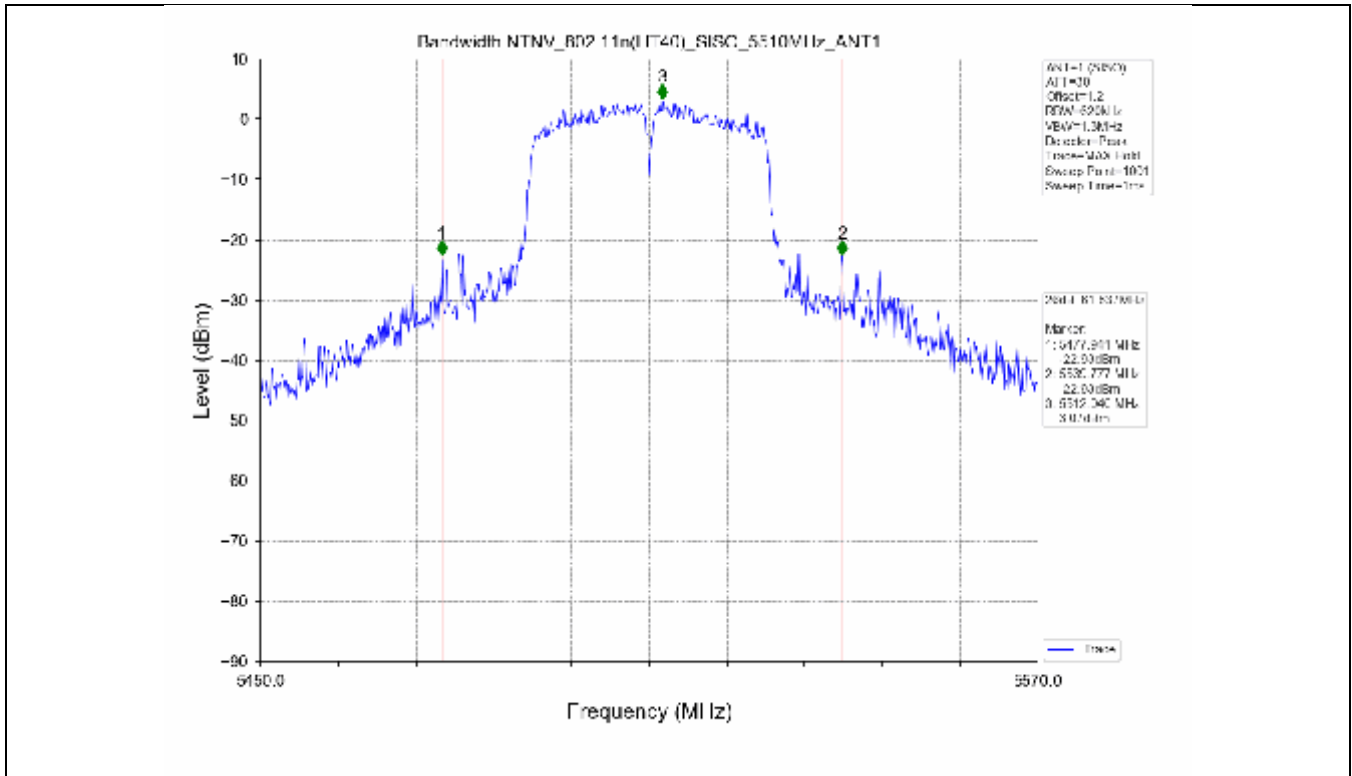

2.2 Test Graph - Emission Bandwidth

2.3 Test Graph - 99% Occupied Bandwidth

3. Maximum Conducted Output Power

**3.1 Test Result**

Test Mode	Frequency (MHz)	Tx Type	Measured Output Power (dBm)	Limit (dBm)	Verdict
			Ant 1		
802.11a	5180	SISO	13.71	≤23.98	PASS
	5200	SISO	13.78	≤23.98	PASS
	5240	SISO	13.70	≤23.98	PASS
	5260	SISO	13.63	≤23.98	PASS
	5300	SISO	13.50	≤23.93	PASS
	5320	SISO	13.50	≤23.82	PASS
	5500	SISO	13.62	≤23.90	PASS
	5580	SISO	13.75	≤23.86	PASS
	5600	SISO	13.56	≤23.95	PASS
	5700	SISO	13.23	≤23.98	PASS
	5745	SISO	13.13	≤30.00	PASS
	5785	SISO	13.03	≤30.00	PASS
802.11n(HT20)	5825	SISO	13.36	≤30.00	PASS
	5180	SISO	13.44	≤23.98	PASS
	5200	SISO	13.54	≤23.98	PASS
	5240	SISO	13.21	≤23.98	PASS
	5260	SISO	13.21	≤23.98	PASS
	5300	SISO	13.15	≤23.98	PASS
	5320	SISO	13.16	≤23.98	PASS
	5500	SISO	13.24	≤23.98	PASS
	5580	SISO	13.42	≤23.98	PASS
	5600	SISO	13.41	≤23.98	PASS
	5700	SISO	12.97	≤23.98	PASS
	5745	SISO	13.94	≤30.00	PASS
802.11n(HT40)	5785	SISO	13.85	≤30.00	PASS
	5825	SISO	14.07	≤30.00	PASS
	5190	SISO	13.18	≤23.98	PASS
	5230	SISO	13.21	≤23.98	PASS
	5270	SISO	12.91	≤23.98	PASS
	5310	SISO	12.89	≤23.98	PASS
	5510	SISO	13.17	≤23.98	PASS
	5550	SISO	13.27	≤23.98	PASS
	5590	SISO	13.30	≤23.98	PASS
	5670	SISO	12.80	≤23.98	PASS
	5755	SISO	13.56	≤30.00	PASS
	5795	SISO	13.89	≤30.00	PASS
802.11ac(VHT20)	5180	SISO	13.61	≤23.98	PASS
	5200	SISO	13.51	≤23.98	PASS
	5240	SISO	13.35	≤23.98	PASS
	5260	SISO	13.14	≤23.98	PASS
	5300	SISO	13.06	≤23.98	PASS
	5320	SISO	13.03	≤23.98	PASS
	5500	SISO	13.32	≤23.98	PASS
	5580	SISO	13.60	≤23.98	PASS
	5600	SISO	13.42	≤23.98	PASS
	5700	SISO	13.19	≤23.98	PASS
	5745	SISO	13.30	≤30.00	PASS
	5785	SISO	13.55	≤30.00	PASS
802.11ac(VHT40)	5825	SISO	13.70	≤30.00	PASS
	5190	SISO	13.78	≤23.98	PASS
	5230	SISO	13.47	≤23.98	PASS
	5270	SISO	13.58	≤23.98	PASS
	5310	SISO	13.49	≤23.98	PASS
	5510	SISO	13.37	≤23.98	PASS

### 3.2 Test Graph