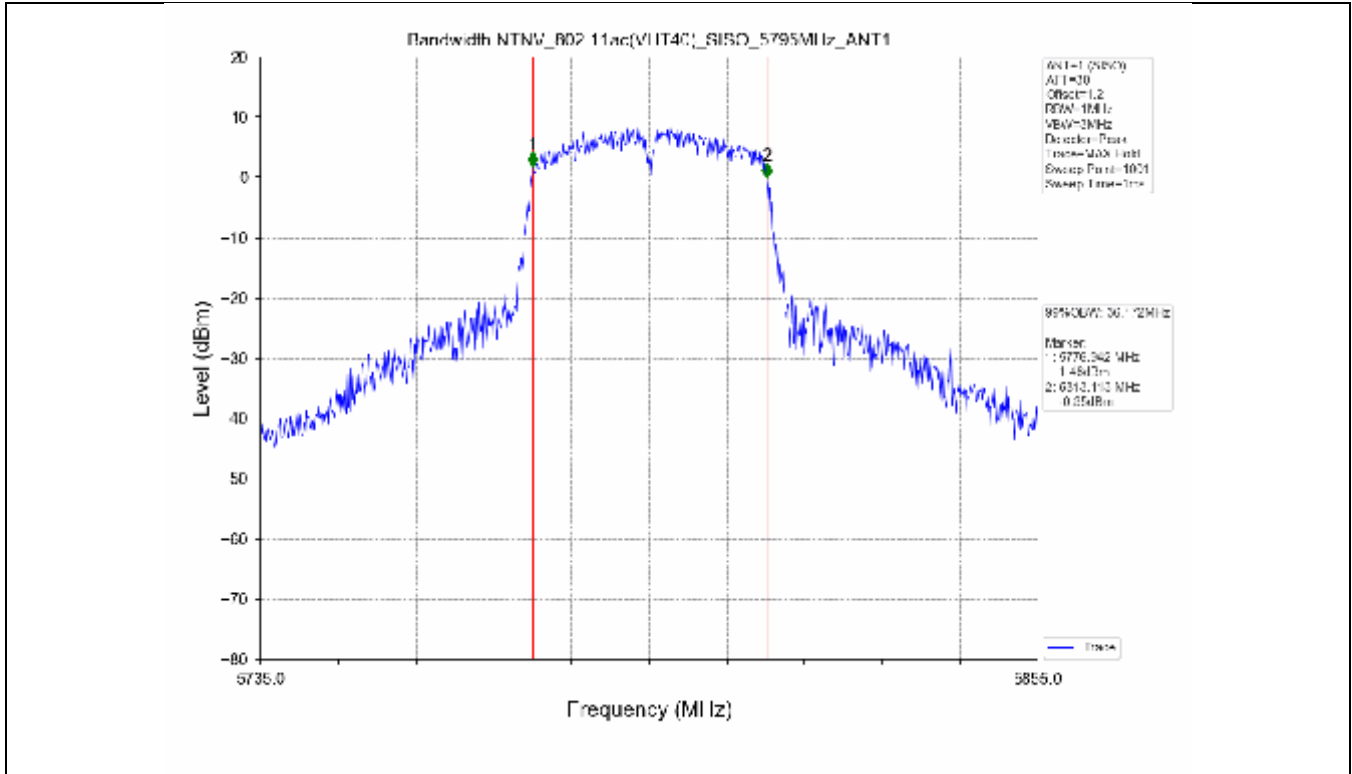

2.2 Test Graph - Emission Bandwidth

2.3 Test Graph - 99% Occupied Bandwidth

3. Maximum Conducted Output Power

**3.1 Test Result**

Test Mode	Frequency (MHz)	Tx Type	Measured Output Power (dBm)	Limit (dBm)	Verdict
			Ant 1		
802.11a	5180	SISO	13.71	≤23.98	PASS
	5200	SISO	13.78	≤23.98	PASS
	5240	SISO	13.70	≤23.98	PASS
	5260	SISO	13.63	≤23.98	PASS
	5300	SISO	13.50	≤23.93	PASS
	5320	SISO	13.50	≤23.82	PASS
	5500	SISO	13.62	≤23.90	PASS
	5580	SISO	13.75	≤23.86	PASS
	5600	SISO	13.56	≤23.95	PASS
	5700	SISO	13.23	≤23.98	PASS
	5745	SISO	13.13	≤30.00	PASS
	5785	SISO	13.03	≤30.00	PASS
802.11n(HT20)	5825	SISO	13.36	≤30.00	PASS
	5180	SISO	13.44	≤23.98	PASS
	5200	SISO	13.54	≤23.98	PASS
	5240	SISO	13.21	≤23.98	PASS
	5260	SISO	13.21	≤23.98	PASS
	5300	SISO	13.15	≤23.98	PASS
	5320	SISO	13.16	≤23.98	PASS
	5500	SISO	13.24	≤23.98	PASS
	5580	SISO	13.42	≤23.98	PASS
	5600	SISO	13.41	≤23.98	PASS
	5700	SISO	12.97	≤23.98	PASS
	5745	SISO	13.94	≤30.00	PASS
802.11n(HT40)	5785	SISO	13.85	≤30.00	PASS
	5825	SISO	14.07	≤30.00	PASS
	5190	SISO	13.18	≤23.98	PASS
	5230	SISO	13.21	≤23.98	PASS
	5270	SISO	12.91	≤23.98	PASS
	5310	SISO	12.89	≤23.98	PASS
	5510	SISO	13.17	≤23.98	PASS
	5550	SISO	13.27	≤23.98	PASS
	5590	SISO	13.30	≤23.98	PASS
	5670	SISO	12.80	≤23.98	PASS
	5755	SISO	13.56	≤30.00	PASS
	5795	SISO	13.89	≤30.00	PASS
802.11ac(VHT20)	5180	SISO	13.61	≤23.98	PASS
	5200	SISO	13.51	≤23.98	PASS
	5240	SISO	13.35	≤23.98	PASS
	5260	SISO	13.14	≤23.98	PASS
	5300	SISO	13.06	≤23.98	PASS
	5320	SISO	13.03	≤23.98	PASS
	5500	SISO	13.32	≤23.98	PASS
	5580	SISO	13.60	≤23.98	PASS
	5600	SISO	13.42	≤23.98	PASS
	5700	SISO	13.19	≤23.98	PASS
	5745	SISO	13.30	≤30.00	PASS
	5785	SISO	13.55	≤30.00	PASS
802.11ac(VHT40)	5825	SISO	13.70	≤30.00	PASS
	5190	SISO	13.78	≤23.98	PASS
	5230	SISO	13.47	≤23.98	PASS
	5270	SISO	13.58	≤23.98	PASS
	5310	SISO	13.49	≤23.98	PASS
	5510	SISO	13.37	≤23.98	PASS

### 3.2 Test Graph