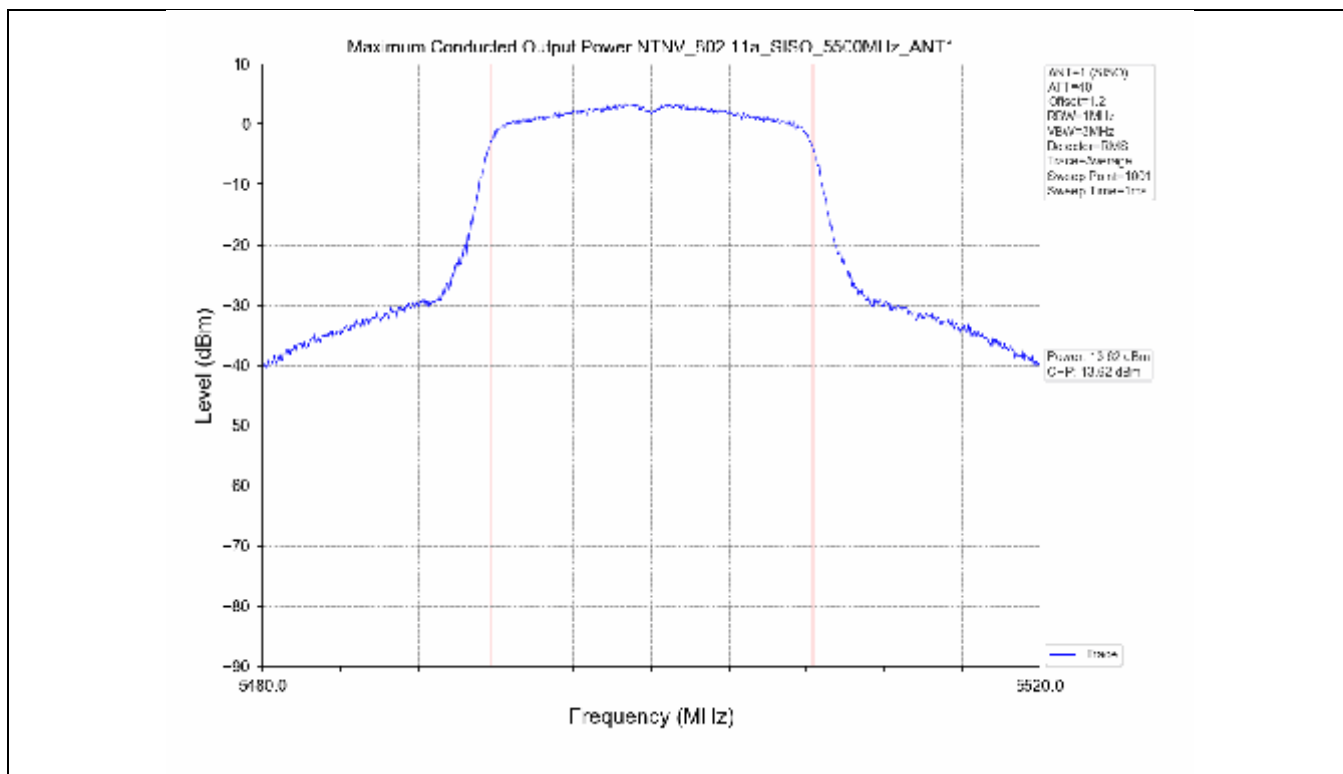

	5550	SISO	13.31	≤23.98	PASS
	5590	SISO	13.29	≤23.98	PASS
	5670	SISO	13.45	≤23.98	PASS
	5755	SISO	13.62	≤30.00	PASS
	5795	SISO	13.74	≤30.00	PASS
802.11ac(VHT80)	5210	SISO	13.24	≤23.98	PASS
	5290	SISO	13.23	≤23.98	PASS
	5530	SISO	13.51	≤23.98	PASS
	5610	SISO	13.10	≤23.98	PASS
	5775	SISO	13.47	≤30.00	PASS

### 3.2 Test Graph