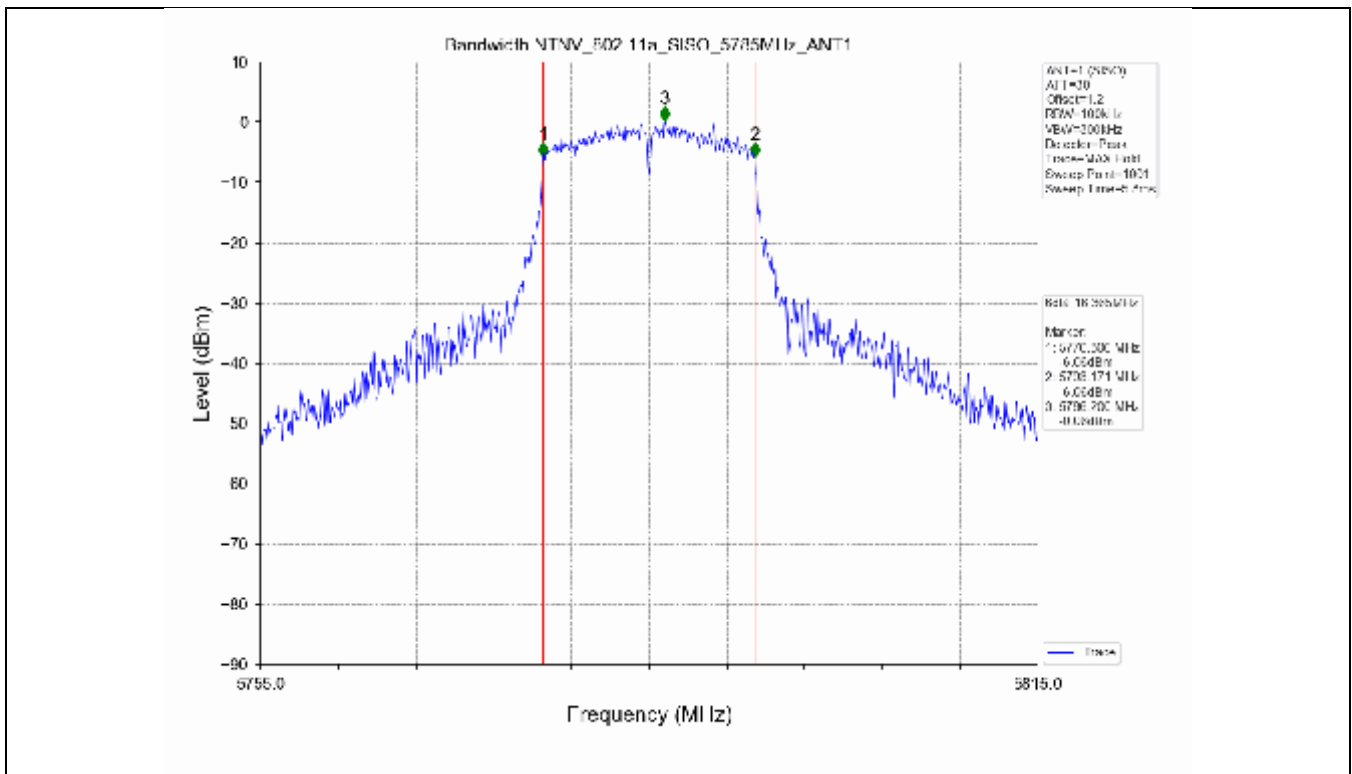

2.2 Test Graph - Emission Bandwidth

2.3 Test Graph - 99% Occupied Bandwidth

3. Maximum Conducted Output Power

**3.1 Test Result**

Test Mode	Frequency (MHz)	Tx Type	Measured Output Power (dBm)	Limit (dBm)	Verdict
			Ant 1		
802.11a	5180	SISO	13.71	≤23.98	PASS
	5200	SISO	13.78	≤23.98	PASS
	5240	SISO	13.70	≤23.98	PASS
	5260	SISO	13.63	≤23.98	PASS
	5300	SISO	13.50	≤23.93	PASS
	5320	SISO	13.50	≤23.82	PASS
	5500	SISO	13.62	≤23.90	PASS
	5580	SISO	13.75	≤23.86	PASS
	5600	SISO	13.56	≤23.95	PASS
	5700	SISO	13.23	≤23.98	PASS
	5745	SISO	13.13	≤30.00	PASS
	5785	SISO	13.03	≤30.00	PASS
802.11n(HT20)	5825	SISO	13.36	≤30.00	PASS
	5180	SISO	13.44	≤23.98	PASS
	5200	SISO	13.54	≤23.98	PASS
	5240	SISO	13.21	≤23.98	PASS
	5260	SISO	13.21	≤23.98	PASS
	5300	SISO	13.15	≤23.98	PASS
	5320	SISO	13.16	≤23.98	PASS
	5500	SISO	13.24	≤23.98	PASS
	5580	SISO	13.42	≤23.98	PASS
	5600	SISO	13.41	≤23.98	PASS
	5700	SISO	12.97	≤23.98	PASS
	5745	SISO	13.94	≤30.00	PASS
802.11n(HT40)	5785	SISO	13.85	≤30.00	PASS
	5825	SISO	14.07	≤30.00	PASS
	5190	SISO	13.18	≤23.98	PASS
	5230	SISO	13.21	≤23.98	PASS
	5270	SISO	12.91	≤23.98	PASS
	5310	SISO	12.89	≤23.98	PASS
	5510	SISO	13.17	≤23.98	PASS
	5550	SISO	13.27	≤23.98	PASS
	5590	SISO	13.30	≤23.98	PASS
	5670	SISO	12.80	≤23.98	PASS
	5755	SISO	13.56	≤30.00	PASS
	5795	SISO	13.89	≤30.00	PASS
802.11ac(VHT20)	5180	SISO	13.61	≤23.98	PASS
	5200	SISO	13.51	≤23.98	PASS
	5240	SISO	13.35	≤23.98	PASS
	5260	SISO	13.14	≤23.98	PASS
	5300	SISO	13.06	≤23.98	PASS
	5320	SISO	13.03	≤23.98	PASS
	5500	SISO	13.32	≤23.98	PASS
	5580	SISO	13.60	≤23.98	PASS
	5600	SISO	13.42	≤23.98	PASS
	5700	SISO	13.19	≤23.98	PASS
	5745	SISO	13.30	≤30.00	PASS
	5785	SISO	13.55	≤30.00	PASS
802.11ac(VHT40)	5825	SISO	13.70	≤30.00	PASS
	5190	SISO	13.78	≤23.98	PASS
	5230	SISO	13.47	≤23.98	PASS
	5270	SISO	13.58	≤23.98	PASS
	5310	SISO	13.49	≤23.98	PASS
	5510	SISO	13.37	≤23.98	PASS

### 3.2 Test Graph