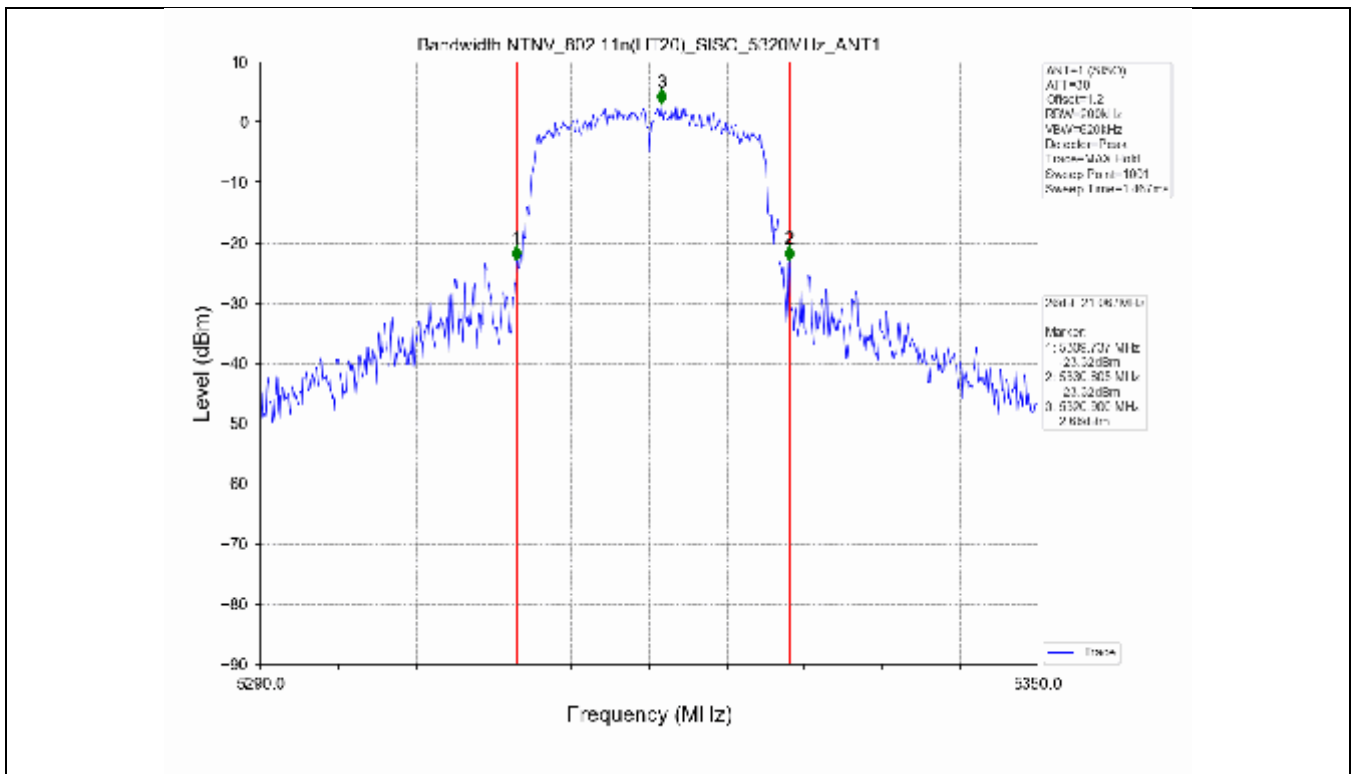

2.2 Test Graph - Emission Bandwidth

2.3 Test Graph - 99% Occupied Bandwidth

3. Maximum Conducted Output Power

**3.1 Test Result**

Test Mode	Frequency (MHz)	Tx Type	Measured Output Power (dBm)	Limit (dBm)	Verdict
			Ant 1		
802.11a	5180	SISO	13.71	≤23.98	PASS
	5200	SISO	13.78	≤23.98	PASS
	5240	SISO	13.70	≤23.98	PASS
	5260	SISO	13.63	≤23.98	PASS
	5300	SISO	13.50	≤23.93	PASS
	5320	SISO	13.50	≤23.82	PASS
	5500	SISO	13.62	≤23.90	PASS
	5580	SISO	13.75	≤23.86	PASS
	5600	SISO	13.56	≤23.95	PASS
	5700	SISO	13.23	≤23.98	PASS
	5745	SISO	13.13	≤30.00	PASS
	5785	SISO	13.03	≤30.00	PASS
802.11n(HT20)	5825	SISO	13.36	≤30.00	PASS
	5180	SISO	13.44	≤23.98	PASS
	5200	SISO	13.54	≤23.98	PASS
	5240	SISO	13.21	≤23.98	PASS
	5260	SISO	13.21	≤23.98	PASS
	5300	SISO	13.15	≤23.98	PASS
	5320	SISO	13.16	≤23.98	PASS
	5500	SISO	13.24	≤23.98	PASS
	5580	SISO	13.42	≤23.98	PASS
	5600	SISO	13.41	≤23.98	PASS
	5700	SISO	12.97	≤23.98	PASS
	5745	SISO	13.94	≤30.00	PASS
802.11n(HT40)	5785	SISO	13.85	≤30.00	PASS
	5825	SISO	14.07	≤30.00	PASS
	5190	SISO	13.18	≤23.98	PASS
	5230	SISO	13.21	≤23.98	PASS
	5270	SISO	12.91	≤23.98	PASS
	5310	SISO	12.89	≤23.98	PASS
	5510	SISO	13.17	≤23.98	PASS
	5550	SISO	13.27	≤23.98	PASS
	5590	SISO	13.30	≤23.98	PASS
	5670	SISO	12.80	≤23.98	PASS
	5755	SISO	13.56	≤30.00	PASS
	5795	SISO	13.89	≤30.00	PASS
802.11ac(VHT20)	5180	SISO	13.61	≤23.98	PASS
	5200	SISO	13.51	≤23.98	PASS
	5240	SISO	13.35	≤23.98	PASS
	5260	SISO	13.14	≤23.98	PASS
	5300	SISO	13.06	≤23.98	PASS
	5320	SISO	13.03	≤23.98	PASS
	5500	SISO	13.32	≤23.98	PASS
	5580	SISO	13.60	≤23.98	PASS
	5600	SISO	13.42	≤23.98	PASS
	5700	SISO	13.19	≤23.98	PASS
	5745	SISO	13.30	≤30.00	PASS
	5785	SISO	13.55	≤30.00	PASS
802.11ac(VHT40)	5825	SISO	13.70	≤30.00	PASS
	5190	SISO	13.78	≤23.98	PASS
	5230	SISO	13.47	≤23.98	PASS
	5270	SISO	13.58	≤23.98	PASS
	5310	SISO	13.49	≤23.98	PASS
	5510	SISO	13.37	≤23.98	PASS

### 3.2 Test Graph