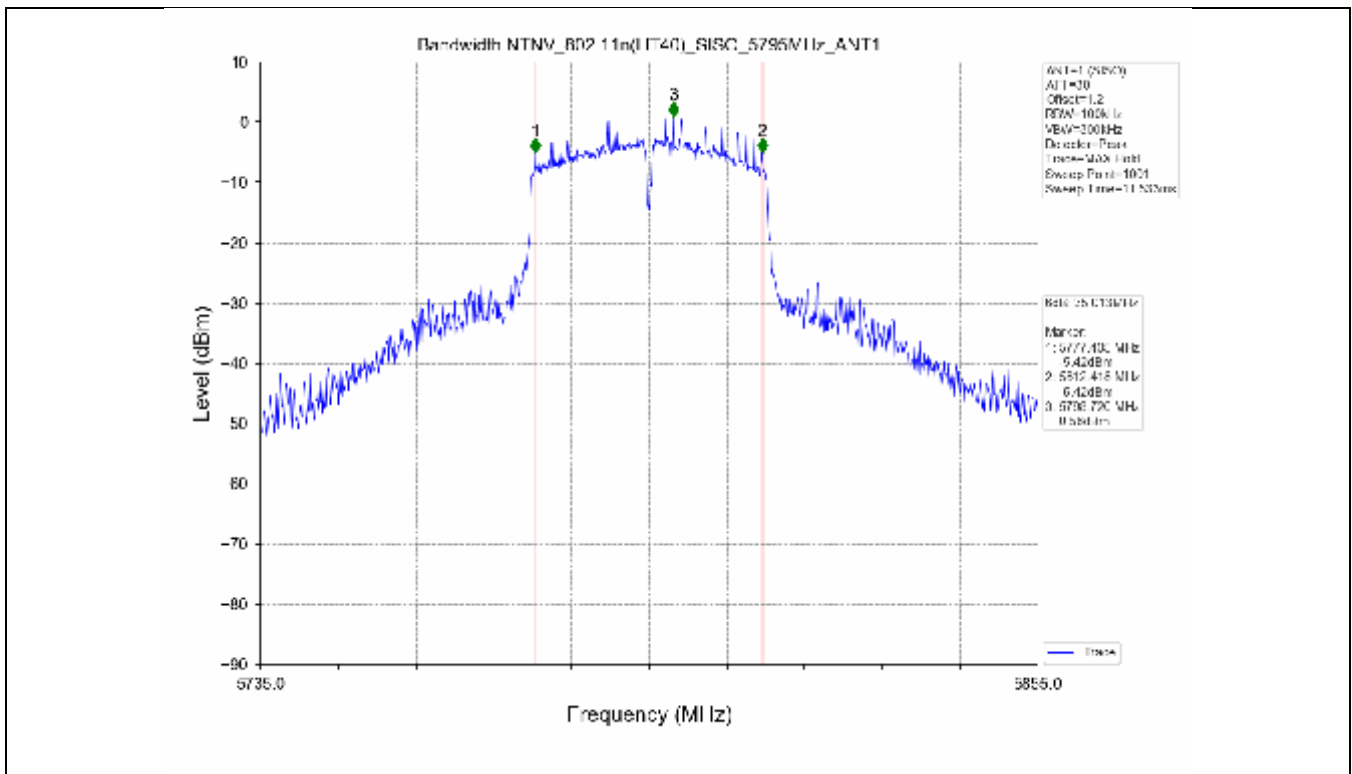

2.2 Test Graph - Emission Bandwidth

2.3 Test Graph - 99% Occupied Bandwidth

3. Maximum Conducted Output Power

**3.1 Test Result**

Test Mode	Frequency (MHz)	Tx Type	Measured Output Power (dBm)	Limit (dBm)	Verdict
			Ant 1		
802.11a	5180	SISO	13.71	≤23.98	PASS
	5200	SISO	13.78	≤23.98	PASS
	5240	SISO	13.70	≤23.98	PASS
	5260	SISO	13.63	≤23.98	PASS
	5300	SISO	13.50	≤23.93	PASS
	5320	SISO	13.50	≤23.82	PASS
	5500	SISO	13.62	≤23.90	PASS
	5580	SISO	13.75	≤23.86	PASS
	5600	SISO	13.56	≤23.95	PASS
	5700	SISO	13.23	≤23.98	PASS
	5745	SISO	13.13	≤30.00	PASS
	5785	SISO	13.03	≤30.00	PASS
802.11n(HT20)	5825	SISO	13.36	≤30.00	PASS
	5180	SISO	13.44	≤23.98	PASS
	5200	SISO	13.54	≤23.98	PASS
	5240	SISO	13.21	≤23.98	PASS
	5260	SISO	13.21	≤23.98	PASS
	5300	SISO	13.15	≤23.98	PASS
	5320	SISO	13.16	≤23.98	PASS
	5500	SISO	13.24	≤23.98	PASS
	5580	SISO	13.42	≤23.98	PASS
	5600	SISO	13.41	≤23.98	PASS
	5700	SISO	12.97	≤23.98	PASS
	5745	SISO	13.94	≤30.00	PASS
802.11n(HT40)	5785	SISO	13.85	≤30.00	PASS
	5825	SISO	14.07	≤30.00	PASS
	5190	SISO	13.18	≤23.98	PASS
	5230	SISO	13.21	≤23.98	PASS
	5270	SISO	12.91	≤23.98	PASS
	5310	SISO	12.89	≤23.98	PASS
	5510	SISO	13.17	≤23.98	PASS
	5550	SISO	13.27	≤23.98	PASS
	5590	SISO	13.30	≤23.98	PASS
	5670	SISO	12.80	≤23.98	PASS
	5755	SISO	13.56	≤30.00	PASS
	5795	SISO	13.89	≤30.00	PASS
802.11ac(VHT20)	5180	SISO	13.61	≤23.98	PASS
	5200	SISO	13.51	≤23.98	PASS
	5240	SISO	13.35	≤23.98	PASS
	5260	SISO	13.14	≤23.98	PASS
	5300	SISO	13.06	≤23.98	PASS
	5320	SISO	13.03	≤23.98	PASS
	5500	SISO	13.32	≤23.98	PASS
	5580	SISO	13.60	≤23.98	PASS
	5600	SISO	13.42	≤23.98	PASS
	5700	SISO	13.19	≤23.98	PASS
	5745	SISO	13.30	≤30.00	PASS
	5785	SISO	13.55	≤30.00	PASS
802.11ac(VHT40)	5825	SISO	13.70	≤30.00	PASS
	5190	SISO	13.78	≤23.98	PASS
	5230	SISO	13.47	≤23.98	PASS
	5270	SISO	13.58	≤23.98	PASS
	5310	SISO	13.49	≤23.98	PASS
	5510	SISO	13.37	≤23.98	PASS

### 3.2 Test Graph