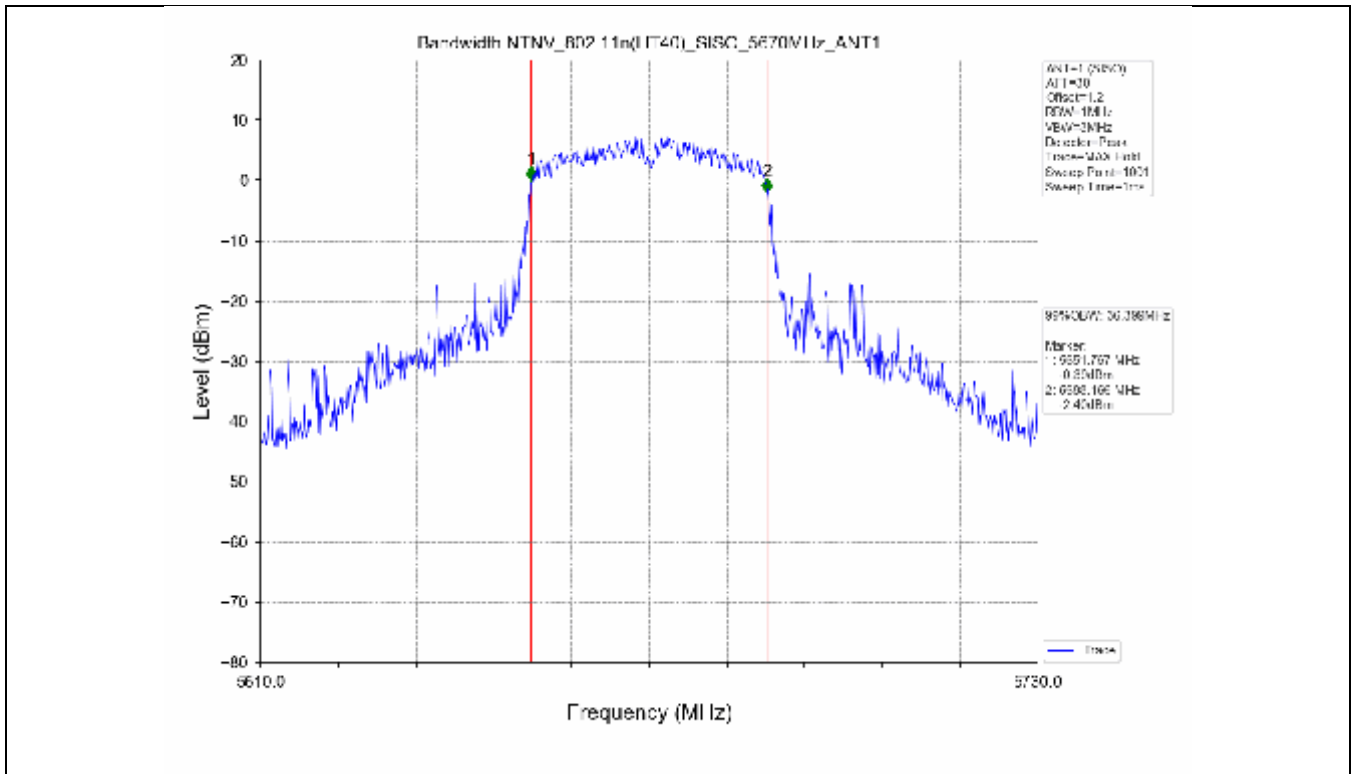

2.2 Test Graph - Emission Bandwidth

2.3 Test Graph - 99% Occupied Bandwidth

3. Maximum Conducted Output Power

**3.1 Test Result**

Test Mode	Frequency (MHz)	Tx Type	Measured Output Power (dBm)	Limit (dBm)	Verdict
			Ant 1		
802.11a	5180	SISO	13.71	≤23.98	PASS
	5200	SISO	13.78	≤23.98	PASS
	5240	SISO	13.70	≤23.98	PASS
	5260	SISO	13.63	≤23.98	PASS
	5300	SISO	13.50	≤23.93	PASS
	5320	SISO	13.50	≤23.82	PASS
	5500	SISO	13.62	≤23.90	PASS
	5580	SISO	13.75	≤23.86	PASS
	5600	SISO	13.56	≤23.95	PASS
	5700	SISO	13.23	≤23.98	PASS
	5745	SISO	13.13	≤30.00	PASS
	5785	SISO	13.03	≤30.00	PASS
802.11n(HT20)	5825	SISO	13.36	≤30.00	PASS
	5180	SISO	13.44	≤23.98	PASS
	5200	SISO	13.54	≤23.98	PASS
	5240	SISO	13.21	≤23.98	PASS
	5260	SISO	13.21	≤23.98	PASS
	5300	SISO	13.15	≤23.98	PASS
	5320	SISO	13.16	≤23.98	PASS
	5500	SISO	13.24	≤23.98	PASS
	5580	SISO	13.42	≤23.98	PASS
	5600	SISO	13.41	≤23.98	PASS
	5700	SISO	12.97	≤23.98	PASS
	5745	SISO	13.94	≤30.00	PASS
802.11n(HT40)	5785	SISO	13.85	≤30.00	PASS
	5825	SISO	14.07	≤30.00	PASS
	5190	SISO	13.18	≤23.98	PASS
	5230	SISO	13.21	≤23.98	PASS
	5270	SISO	12.91	≤23.98	PASS
	5310	SISO	12.89	≤23.98	PASS
	5510	SISO	13.17	≤23.98	PASS
	5550	SISO	13.27	≤23.98	PASS
	5590	SISO	13.30	≤23.98	PASS
	5670	SISO	12.80	≤23.98	PASS
	5755	SISO	13.56	≤30.00	PASS
	5795	SISO	13.89	≤30.00	PASS
802.11ac(VHT20)	5180	SISO	13.61	≤23.98	PASS
	5200	SISO	13.51	≤23.98	PASS
	5240	SISO	13.35	≤23.98	PASS
	5260	SISO	13.14	≤23.98	PASS
	5300	SISO	13.06	≤23.98	PASS
	5320	SISO	13.03	≤23.98	PASS
	5500	SISO	13.32	≤23.98	PASS
	5580	SISO	13.60	≤23.98	PASS
	5600	SISO	13.42	≤23.98	PASS
	5700	SISO	13.19	≤23.98	PASS
	5745	SISO	13.30	≤30.00	PASS
	5785	SISO	13.55	≤30.00	PASS
802.11ac(VHT40)	5825	SISO	13.70	≤30.00	PASS
	5190	SISO	13.78	≤23.98	PASS
	5230	SISO	13.47	≤23.98	PASS
	5270	SISO	13.58	≤23.98	PASS
	5310	SISO	13.49	≤23.98	PASS
	5510	SISO	13.37	≤23.98	PASS

### 3.2 Test Graph