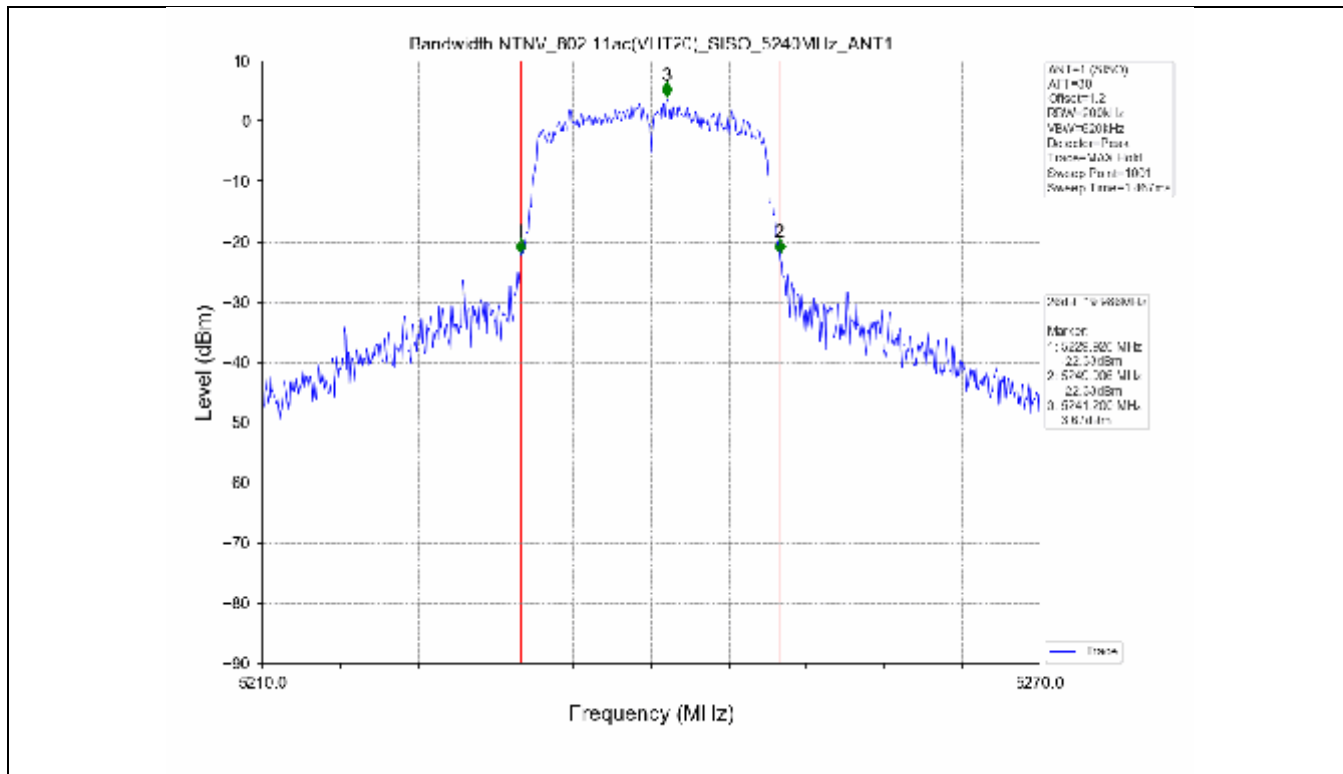

2.2 Test Graph - Emission Bandwidth

2.3 Test Graph - 99% Occupied Bandwidth

3. Maximum Conducted Output Power

**3.1 Test Result**

Test Mode	Frequency (MHz)	Tx Type	Measured Output Power (dBm)	Limit (dBm)	Verdict
			Ant 1		
802.11a	5180	SISO	13.71	≤23.98	PASS
	5200	SISO	13.78	≤23.98	PASS
	5240	SISO	13.70	≤23.98	PASS
	5260	SISO	13.63	≤23.98	PASS
	5300	SISO	13.50	≤23.93	PASS
	5320	SISO	13.50	≤23.82	PASS
	5500	SISO	13.62	≤23.90	PASS
	5580	SISO	13.75	≤23.86	PASS
	5600	SISO	13.56	≤23.95	PASS
	5700	SISO	13.23	≤23.98	PASS
	5745	SISO	13.13	≤30.00	PASS
	5785	SISO	13.03	≤30.00	PASS
802.11n(HT20)	5825	SISO	13.36	≤30.00	PASS
	5180	SISO	13.44	≤23.98	PASS
	5200	SISO	13.54	≤23.98	PASS
	5240	SISO	13.21	≤23.98	PASS
	5260	SISO	13.21	≤23.98	PASS
	5300	SISO	13.15	≤23.98	PASS
	5320	SISO	13.16	≤23.98	PASS
	5500	SISO	13.24	≤23.98	PASS
	5580	SISO	13.42	≤23.98	PASS
	5600	SISO	13.41	≤23.98	PASS
	5700	SISO	12.97	≤23.98	PASS
	5745	SISO	13.94	≤30.00	PASS
802.11n(HT40)	5785	SISO	13.85	≤30.00	PASS
	5825	SISO	14.07	≤30.00	PASS
	5190	SISO	13.18	≤23.98	PASS
	5230	SISO	13.21	≤23.98	PASS
	5270	SISO	12.91	≤23.98	PASS
	5310	SISO	12.89	≤23.98	PASS
	5510	SISO	13.17	≤23.98	PASS
	5550	SISO	13.27	≤23.98	PASS
	5590	SISO	13.30	≤23.98	PASS
	5670	SISO	12.80	≤23.98	PASS
	5755	SISO	13.56	≤30.00	PASS
	5795	SISO	13.89	≤30.00	PASS
802.11ac(VHT20)	5180	SISO	13.61	≤23.98	PASS
	5200	SISO	13.51	≤23.98	PASS
	5240	SISO	13.35	≤23.98	PASS
	5260	SISO	13.14	≤23.98	PASS
	5300	SISO	13.06	≤23.98	PASS
	5320	SISO	13.03	≤23.98	PASS
	5500	SISO	13.32	≤23.98	PASS
	5580	SISO	13.60	≤23.98	PASS
	5600	SISO	13.42	≤23.98	PASS
	5700	SISO	13.19	≤23.98	PASS
	5745	SISO	13.30	≤30.00	PASS
	5785	SISO	13.55	≤30.00	PASS
802.11ac(VHT40)	5825	SISO	13.70	≤30.00	PASS
	5190	SISO	13.78	≤23.98	PASS
	5230	SISO	13.47	≤23.98	PASS
	5270	SISO	13.58	≤23.98	PASS
	5310	SISO	13.49	≤23.98	PASS
	5510	SISO	13.37	≤23.98	PASS

### 3.2 Test Graph