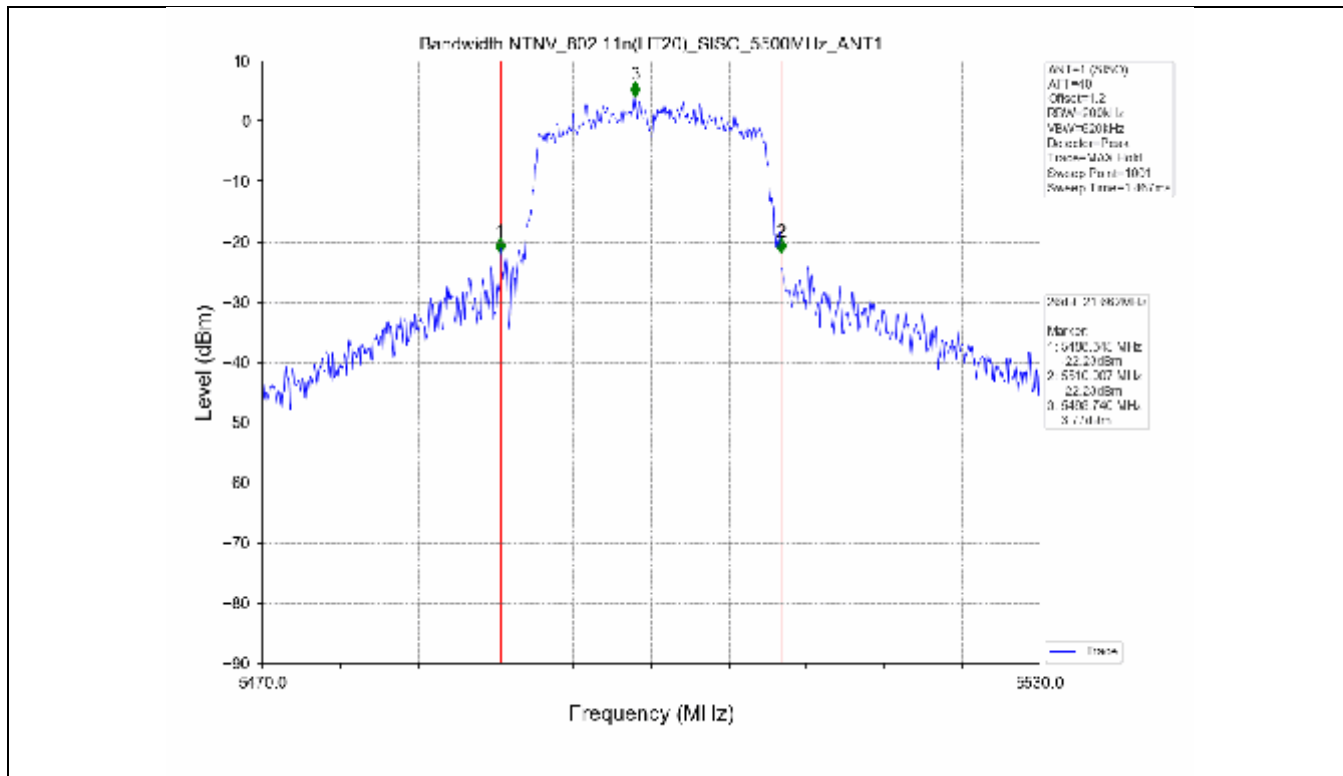

2.2 Test Graph - Emission Bandwidth

2.3 Test Graph - 99% Occupied Bandwidth

3. Maximum Conducted Output Power

**3.1 Test Result**

Test Mode	Frequency (MHz)	Tx Type	Measured Output Power (dBm)	Limit (dBm)	Verdict
			Ant 1		
802.11a	5180	SISO	13.71	≤23.98	PASS
	5200	SISO	13.78	≤23.98	PASS
	5240	SISO	13.70	≤23.98	PASS
	5260	SISO	13.63	≤23.98	PASS
	5300	SISO	13.50	≤23.93	PASS
	5320	SISO	13.50	≤23.82	PASS
	5500	SISO	13.62	≤23.90	PASS
	5580	SISO	13.75	≤23.86	PASS
	5600	SISO	13.56	≤23.95	PASS
	5700	SISO	13.23	≤23.98	PASS
	5745	SISO	13.13	≤30.00	PASS
	5785	SISO	13.03	≤30.00	PASS
802.11n(HT20)	5825	SISO	13.36	≤30.00	PASS
	5180	SISO	13.44	≤23.98	PASS
	5200	SISO	13.54	≤23.98	PASS
	5240	SISO	13.21	≤23.98	PASS
	5260	SISO	13.21	≤23.98	PASS
	5300	SISO	13.15	≤23.98	PASS
	5320	SISO	13.16	≤23.98	PASS
	5500	SISO	13.24	≤23.98	PASS
	5580	SISO	13.42	≤23.98	PASS
	5600	SISO	13.41	≤23.98	PASS
	5700	SISO	12.97	≤23.98	PASS
	5745	SISO	13.94	≤30.00	PASS
802.11n(HT40)	5785	SISO	13.85	≤30.00	PASS
	5825	SISO	14.07	≤30.00	PASS
	5190	SISO	13.18	≤23.98	PASS
	5230	SISO	13.21	≤23.98	PASS
	5270	SISO	12.91	≤23.98	PASS
	5310	SISO	12.89	≤23.98	PASS
	5510	SISO	13.17	≤23.98	PASS
	5550	SISO	13.27	≤23.98	PASS
	5590	SISO	13.30	≤23.98	PASS
	5670	SISO	12.80	≤23.98	PASS
	5755	SISO	13.56	≤30.00	PASS
	5795	SISO	13.89	≤30.00	PASS
802.11ac(VHT20)	5180	SISO	13.61	≤23.98	PASS
	5200	SISO	13.51	≤23.98	PASS
	5240	SISO	13.35	≤23.98	PASS
	5260	SISO	13.14	≤23.98	PASS
	5300	SISO	13.06	≤23.98	PASS
	5320	SISO	13.03	≤23.98	PASS
	5500	SISO	13.32	≤23.98	PASS
	5580	SISO	13.60	≤23.98	PASS
	5600	SISO	13.42	≤23.98	PASS
	5700	SISO	13.19	≤23.98	PASS
	5745	SISO	13.30	≤30.00	PASS
	5785	SISO	13.55	≤30.00	PASS
802.11ac(VHT40)	5825	SISO	13.70	≤30.00	PASS
	5190	SISO	13.78	≤23.98	PASS
	5230	SISO	13.47	≤23.98	PASS
	5270	SISO	13.58	≤23.98	PASS
	5310	SISO	13.49	≤23.98	PASS
	5510	SISO	13.37	≤23.98	PASS

### 3.2 Test Graph