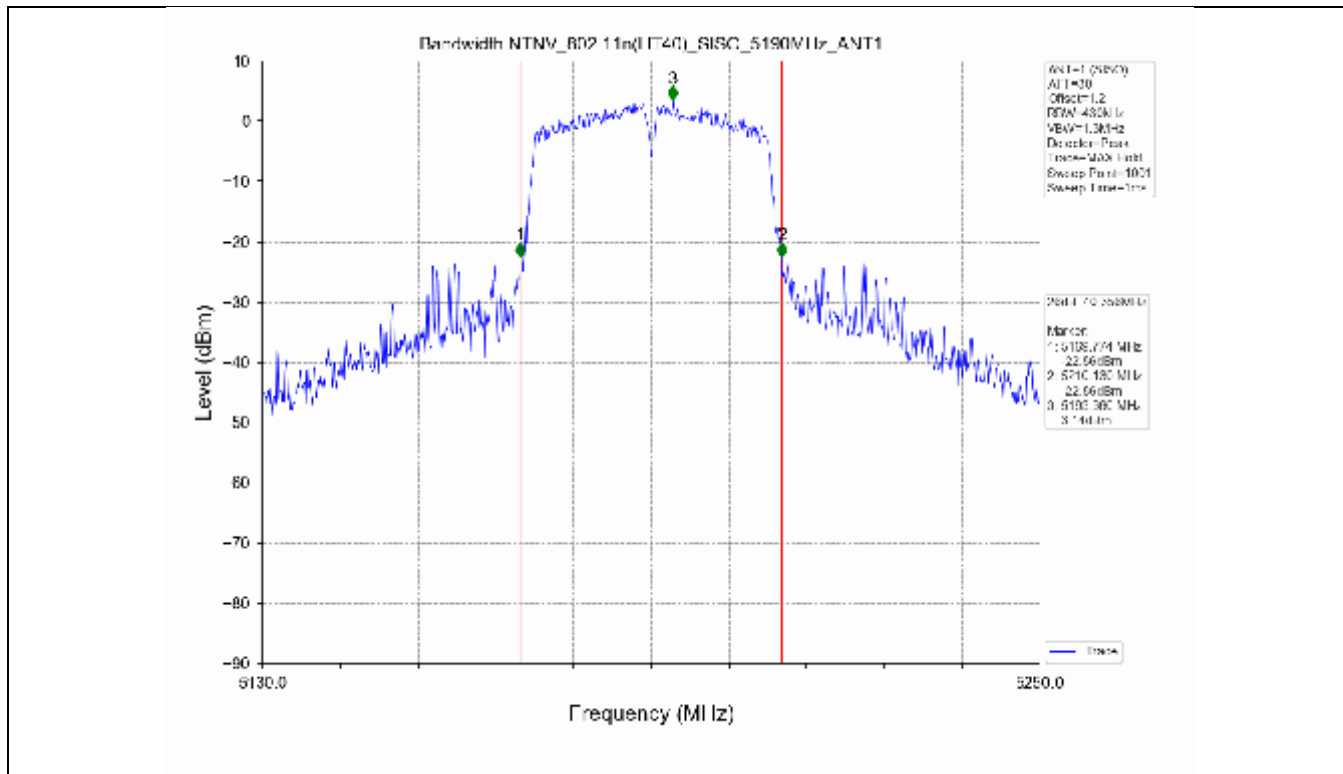

2.2 Test Graph - Emission Bandwidth

2.3 Test Graph - 99% Occupied Bandwidth

3. Maximum Conducted Output Power

**3.1 Test Result**

Test Mode	Frequency (MHz)	Tx Type	Measured Output Power (dBm)	Limit (dBm)	Verdict
			Ant 1		
802.11a	5180	SISO	13.71	≤23.98	PASS
	5200	SISO	13.78	≤23.98	PASS
	5240	SISO	13.70	≤23.98	PASS
	5260	SISO	13.63	≤23.98	PASS
	5300	SISO	13.50	≤23.93	PASS
	5320	SISO	13.50	≤23.82	PASS
	5500	SISO	13.62	≤23.90	PASS
	5580	SISO	13.75	≤23.86	PASS
	5600	SISO	13.56	≤23.95	PASS
	5700	SISO	13.23	≤23.98	PASS
	5745	SISO	13.13	≤30.00	PASS
	5785	SISO	13.03	≤30.00	PASS
802.11n(HT20)	5825	SISO	13.36	≤30.00	PASS
	5180	SISO	13.44	≤23.98	PASS
	5200	SISO	13.54	≤23.98	PASS
	5240	SISO	13.21	≤23.98	PASS
	5260	SISO	13.21	≤23.98	PASS
	5300	SISO	13.15	≤23.98	PASS
	5320	SISO	13.16	≤23.98	PASS
	5500	SISO	13.24	≤23.98	PASS
	5580	SISO	13.42	≤23.98	PASS
	5600	SISO	13.41	≤23.98	PASS
	5700	SISO	12.97	≤23.98	PASS
	5745	SISO	13.94	≤30.00	PASS
802.11n(HT40)	5785	SISO	13.85	≤30.00	PASS
	5825	SISO	14.07	≤30.00	PASS
	5190	SISO	13.18	≤23.98	PASS
	5230	SISO	13.21	≤23.98	PASS
	5270	SISO	12.91	≤23.98	PASS
	5310	SISO	12.89	≤23.98	PASS
	5510	SISO	13.17	≤23.98	PASS
	5550	SISO	13.27	≤23.98	PASS
	5590	SISO	13.30	≤23.98	PASS
	5670	SISO	12.80	≤23.98	PASS
	5755	SISO	13.56	≤30.00	PASS
	5795	SISO	13.89	≤30.00	PASS
802.11ac(VHT20)	5180	SISO	13.61	≤23.98	PASS
	5200	SISO	13.51	≤23.98	PASS
	5240	SISO	13.35	≤23.98	PASS
	5260	SISO	13.14	≤23.98	PASS
	5300	SISO	13.06	≤23.98	PASS
	5320	SISO	13.03	≤23.98	PASS
	5500	SISO	13.32	≤23.98	PASS
	5580	SISO	13.60	≤23.98	PASS
	5600	SISO	13.42	≤23.98	PASS
	5700	SISO	13.19	≤23.98	PASS
	5745	SISO	13.30	≤30.00	PASS
	5785	SISO	13.55	≤30.00	PASS
802.11ac(VHT40)	5825	SISO	13.70	≤30.00	PASS
	5190	SISO	13.78	≤23.98	PASS
	5230	SISO	13.47	≤23.98	PASS
	5270	SISO	13.58	≤23.98	PASS
	5310	SISO	13.49	≤23.98	PASS
	5510	SISO	13.37	≤23.98	PASS

### 3.2 Test Graph