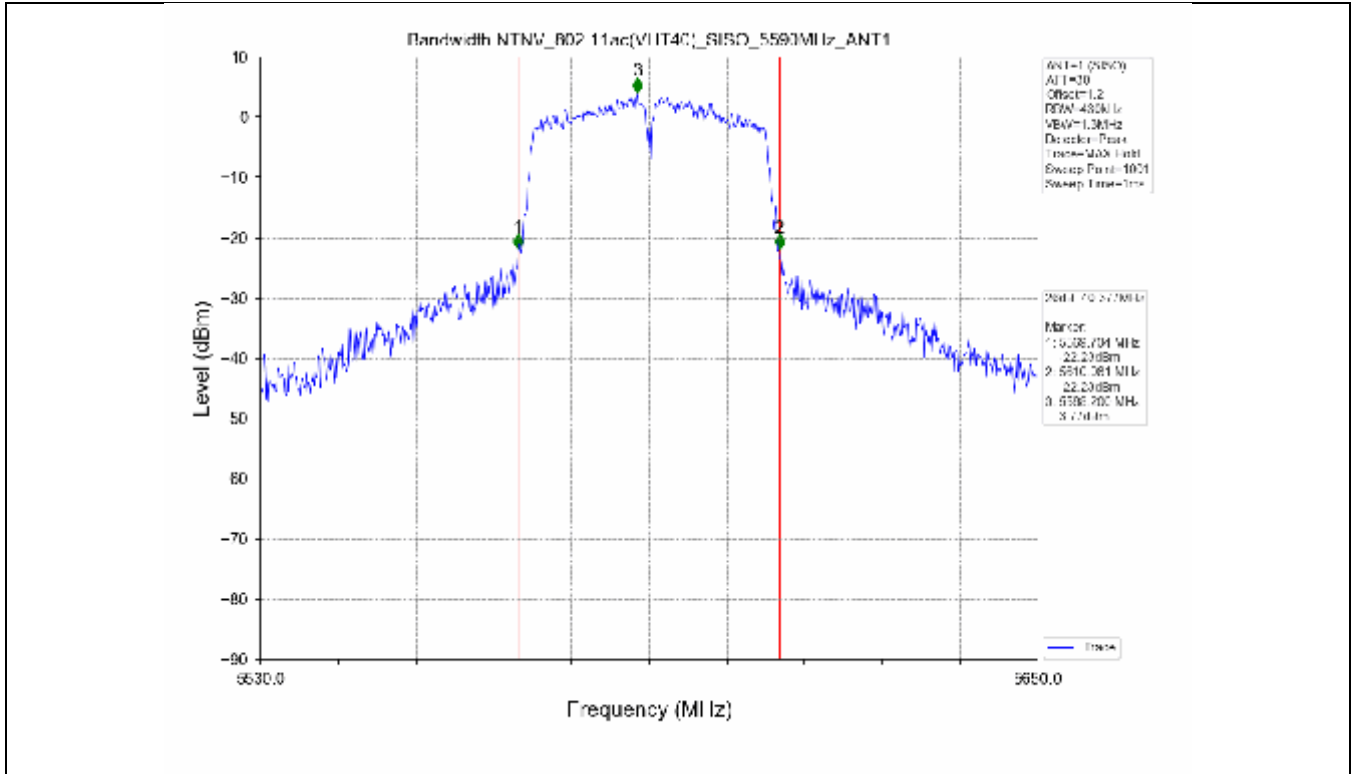

2.2 Test Graph - Emission Bandwidth

2.3 Test Graph - 99% Occupied Bandwidth

3. Maximum Conducted Output Power

**3.1 Test Result**

Test Mode	Frequency (MHz)	Tx Type	Measured Output Power (dBm)	Limit (dBm)	Verdict
			Ant 1		
802.11a	5180	SISO	13.71	≤23.98	PASS
	5200	SISO	13.78	≤23.98	PASS
	5240	SISO	13.70	≤23.98	PASS
	5260	SISO	13.63	≤23.98	PASS
	5300	SISO	13.50	≤23.93	PASS
	5320	SISO	13.50	≤23.82	PASS
	5500	SISO	13.62	≤23.90	PASS
	5580	SISO	13.75	≤23.86	PASS
	5600	SISO	13.56	≤23.95	PASS
	5700	SISO	13.23	≤23.98	PASS
	5745	SISO	13.13	≤30.00	PASS
	5785	SISO	13.03	≤30.00	PASS
802.11n(HT20)	5825	SISO	13.36	≤30.00	PASS
	5180	SISO	13.44	≤23.98	PASS
	5200	SISO	13.54	≤23.98	PASS
	5240	SISO	13.21	≤23.98	PASS
	5260	SISO	13.21	≤23.98	PASS
	5300	SISO	13.15	≤23.98	PASS
	5320	SISO	13.16	≤23.98	PASS
	5500	SISO	13.24	≤23.98	PASS
	5580	SISO	13.42	≤23.98	PASS
	5600	SISO	13.41	≤23.98	PASS
	5700	SISO	12.97	≤23.98	PASS
	5745	SISO	13.94	≤30.00	PASS
802.11n(HT40)	5785	SISO	13.85	≤30.00	PASS
	5825	SISO	14.07	≤30.00	PASS
	5190	SISO	13.18	≤23.98	PASS
	5230	SISO	13.21	≤23.98	PASS
	5270	SISO	12.91	≤23.98	PASS
	5310	SISO	12.89	≤23.98	PASS
	5510	SISO	13.17	≤23.98	PASS
	5550	SISO	13.27	≤23.98	PASS
	5590	SISO	13.30	≤23.98	PASS
	5670	SISO	12.80	≤23.98	PASS
	5755	SISO	13.56	≤30.00	PASS
	5795	SISO	13.89	≤30.00	PASS
802.11ac(VHT20)	5180	SISO	13.61	≤23.98	PASS
	5200	SISO	13.51	≤23.98	PASS
	5240	SISO	13.35	≤23.98	PASS
	5260	SISO	13.14	≤23.98	PASS
	5300	SISO	13.06	≤23.98	PASS
	5320	SISO	13.03	≤23.98	PASS
	5500	SISO	13.32	≤23.98	PASS
	5580	SISO	13.60	≤23.98	PASS
	5600	SISO	13.42	≤23.98	PASS
	5700	SISO	13.19	≤23.98	PASS
	5745	SISO	13.30	≤30.00	PASS
	5785	SISO	13.55	≤30.00	PASS
802.11ac(VHT40)	5825	SISO	13.70	≤30.00	PASS
	5190	SISO	13.78	≤23.98	PASS
	5230	SISO	13.47	≤23.98	PASS
	5270	SISO	13.58	≤23.98	PASS
	5310	SISO	13.49	≤23.98	PASS
	5510	SISO	13.37	≤23.98	PASS

### 3.2 Test Graph