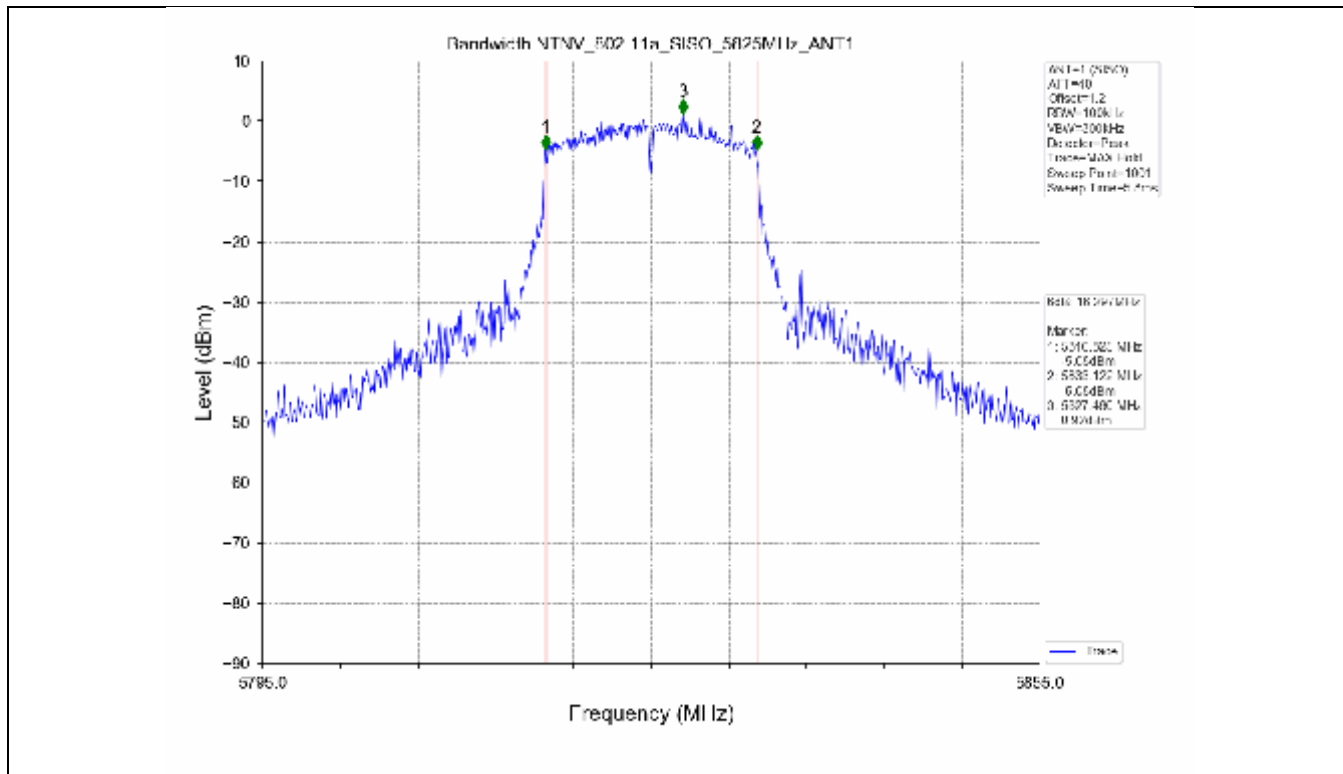

2.2 Test Graph - Emission Bandwidth

2.3 Test Graph - 99% Occupied Bandwidth

3. Maximum Conducted Output Power

**3.1 Test Result**

Test Mode	Frequency (MHz)	Tx Type	Measured Output Power (dBm)	Limit (dBm)	Verdict
			Ant 1		
802.11a	5180	SISO	13.71	≤23.98	PASS
	5200	SISO	13.78	≤23.98	PASS
	5240	SISO	13.70	≤23.98	PASS
	5260	SISO	13.63	≤23.98	PASS
	5300	SISO	13.50	≤23.93	PASS
	5320	SISO	13.50	≤23.82	PASS
	5500	SISO	13.62	≤23.90	PASS
	5580	SISO	13.75	≤23.86	PASS
	5600	SISO	13.56	≤23.95	PASS
	5700	SISO	13.23	≤23.98	PASS
	5745	SISO	13.13	≤30.00	PASS
	5785	SISO	13.03	≤30.00	PASS
802.11n(HT20)	5825	SISO	13.36	≤30.00	PASS
	5180	SISO	13.44	≤23.98	PASS
	5200	SISO	13.54	≤23.98	PASS
	5240	SISO	13.21	≤23.98	PASS
	5260	SISO	13.21	≤23.98	PASS
	5300	SISO	13.15	≤23.98	PASS
	5320	SISO	13.16	≤23.98	PASS
	5500	SISO	13.24	≤23.98	PASS
	5580	SISO	13.42	≤23.98	PASS
	5600	SISO	13.41	≤23.98	PASS
	5700	SISO	12.97	≤23.98	PASS
	5745	SISO	13.94	≤30.00	PASS
802.11n(HT40)	5785	SISO	13.85	≤30.00	PASS
	5825	SISO	14.07	≤30.00	PASS
	5190	SISO	13.18	≤23.98	PASS
	5230	SISO	13.21	≤23.98	PASS
	5270	SISO	12.91	≤23.98	PASS
	5310	SISO	12.89	≤23.98	PASS
	5510	SISO	13.17	≤23.98	PASS
	5550	SISO	13.27	≤23.98	PASS
	5590	SISO	13.30	≤23.98	PASS
	5670	SISO	12.80	≤23.98	PASS
	5755	SISO	13.56	≤30.00	PASS
	5795	SISO	13.89	≤30.00	PASS
802.11ac(VHT20)	5180	SISO	13.61	≤23.98	PASS
	5200	SISO	13.51	≤23.98	PASS
	5240	SISO	13.35	≤23.98	PASS
	5260	SISO	13.14	≤23.98	PASS
	5300	SISO	13.06	≤23.98	PASS
	5320	SISO	13.03	≤23.98	PASS
	5500	SISO	13.32	≤23.98	PASS
	5580	SISO	13.60	≤23.98	PASS
	5600	SISO	13.42	≤23.98	PASS
	5700	SISO	13.19	≤23.98	PASS
	5745	SISO	13.30	≤30.00	PASS
	5785	SISO	13.55	≤30.00	PASS
802.11ac(VHT40)	5825	SISO	13.70	≤30.00	PASS
	5190	SISO	13.78	≤23.98	PASS
	5230	SISO	13.47	≤23.98	PASS
	5270	SISO	13.58	≤23.98	PASS
	5310	SISO	13.49	≤23.98	PASS
	5510	SISO	13.37	≤23.98	PASS

### 3.2 Test Graph