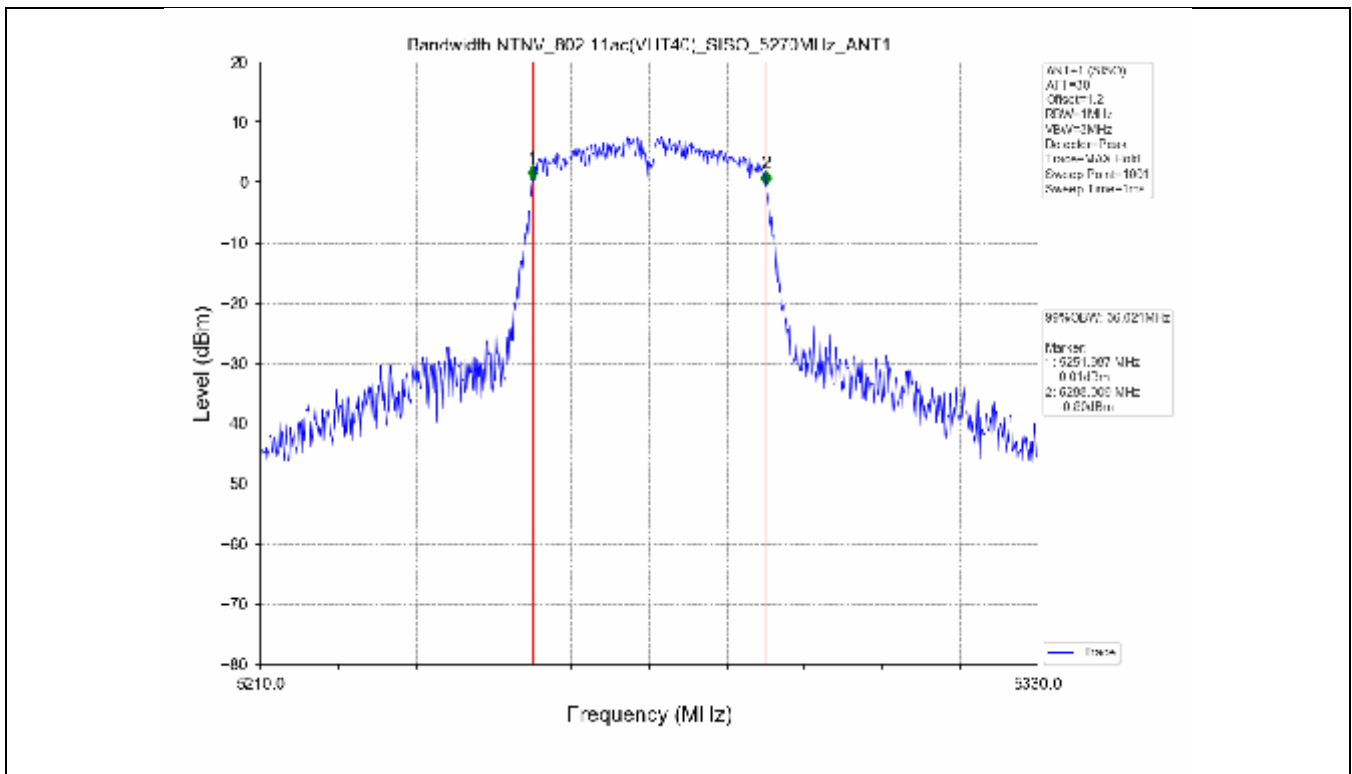

2.2 Test Graph - Emission Bandwidth

2.3 Test Graph - 99% Occupied Bandwidth

3. Maximum Conducted Output Power

**3.1 Test Result**

Test Mode	Frequency (MHz)	Tx Type	Measured Output Power (dBm)	Limit (dBm)	Verdict
			Ant 1		
802.11a	5180	SISO	13.71	≤23.98	PASS
	5200	SISO	13.78	≤23.98	PASS
	5240	SISO	13.70	≤23.98	PASS
	5260	SISO	13.63	≤23.98	PASS
	5300	SISO	13.50	≤23.93	PASS
	5320	SISO	13.50	≤23.82	PASS
	5500	SISO	13.62	≤23.90	PASS
	5580	SISO	13.75	≤23.86	PASS
	5600	SISO	13.56	≤23.95	PASS
	5700	SISO	13.23	≤23.98	PASS
	5745	SISO	13.13	≤30.00	PASS
	5785	SISO	13.03	≤30.00	PASS
802.11n(HT20)	5825	SISO	13.36	≤30.00	PASS
	5180	SISO	13.44	≤23.98	PASS
	5200	SISO	13.54	≤23.98	PASS
	5240	SISO	13.21	≤23.98	PASS
	5260	SISO	13.21	≤23.98	PASS
	5300	SISO	13.15	≤23.98	PASS
	5320	SISO	13.16	≤23.98	PASS
	5500	SISO	13.24	≤23.98	PASS
	5580	SISO	13.42	≤23.98	PASS
	5600	SISO	13.41	≤23.98	PASS
	5700	SISO	12.97	≤23.98	PASS
	5745	SISO	13.94	≤30.00	PASS
802.11n(HT40)	5785	SISO	13.85	≤30.00	PASS
	5825	SISO	14.07	≤30.00	PASS
	5190	SISO	13.18	≤23.98	PASS
	5230	SISO	13.21	≤23.98	PASS
	5270	SISO	12.91	≤23.98	PASS
	5310	SISO	12.89	≤23.98	PASS
	5510	SISO	13.17	≤23.98	PASS
	5550	SISO	13.27	≤23.98	PASS
	5590	SISO	13.30	≤23.98	PASS
	5670	SISO	12.80	≤23.98	PASS
	5755	SISO	13.56	≤30.00	PASS
	5795	SISO	13.89	≤30.00	PASS
802.11ac(VHT20)	5180	SISO	13.61	≤23.98	PASS
	5200	SISO	13.51	≤23.98	PASS
	5240	SISO	13.35	≤23.98	PASS
	5260	SISO	13.14	≤23.98	PASS
	5300	SISO	13.06	≤23.98	PASS
	5320	SISO	13.03	≤23.98	PASS
	5500	SISO	13.32	≤23.98	PASS
	5580	SISO	13.60	≤23.98	PASS
	5600	SISO	13.42	≤23.98	PASS
	5700	SISO	13.19	≤23.98	PASS
	5745	SISO	13.30	≤30.00	PASS
	5785	SISO	13.55	≤30.00	PASS
802.11ac(VHT40)	5825	SISO	13.70	≤30.00	PASS
	5190	SISO	13.78	≤23.98	PASS
	5230	SISO	13.47	≤23.98	PASS
	5270	SISO	13.58	≤23.98	PASS
	5310	SISO	13.49	≤23.98	PASS
	5510	SISO	13.37	≤23.98	PASS

### 3.2 Test Graph