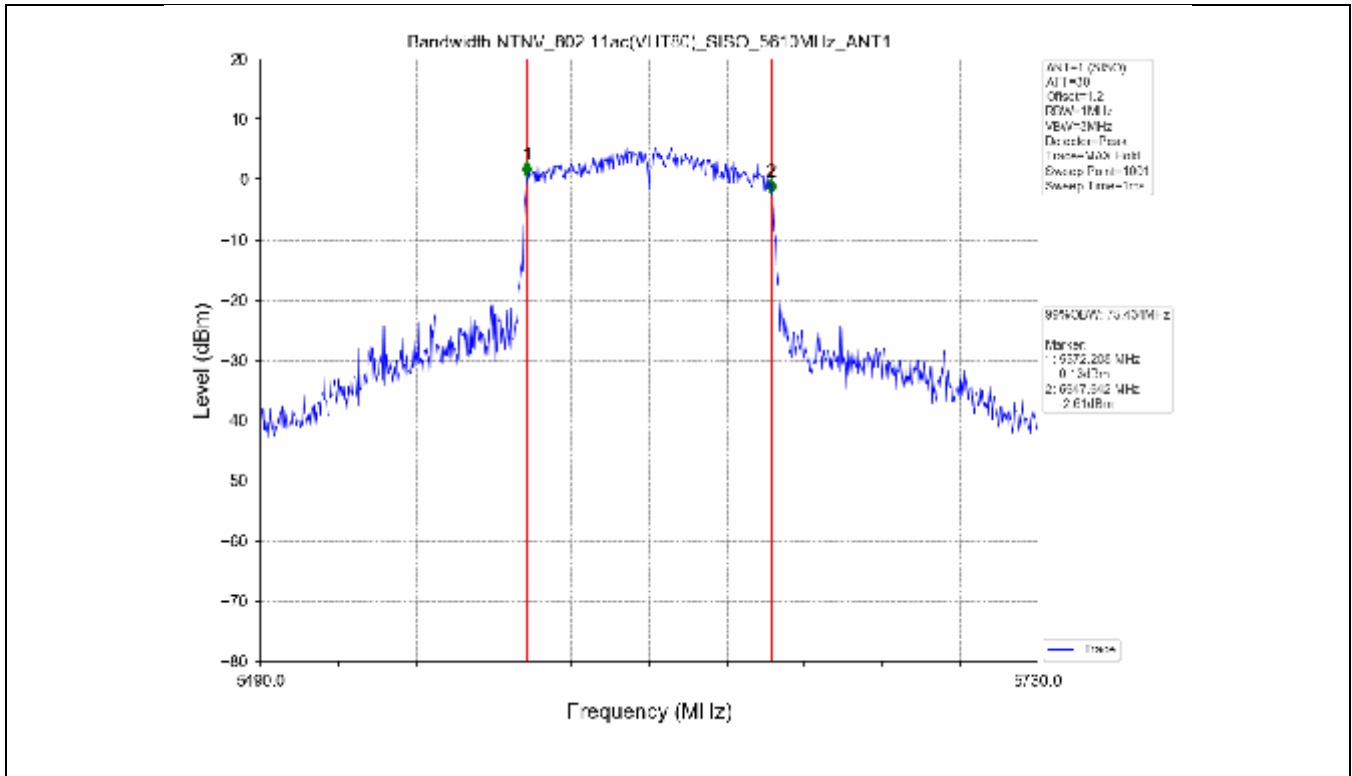

2.2 Test Graph - Emission Bandwidth

2.3 Test Graph - 99% Occupied Bandwidth

3. Maximum Conducted Output Power

**3.1 Test Result**

Test Mode	Frequency (MHz)	Tx Type	Measured Output Power (dBm)	Limit (dBm)	Verdict
			Ant 1		
802.11a	5180	SISO	13.71	≤23.98	PASS
	5200	SISO	13.78	≤23.98	PASS
	5240	SISO	13.70	≤23.98	PASS
	5260	SISO	13.63	≤23.98	PASS
	5300	SISO	13.50	≤23.93	PASS
	5320	SISO	13.50	≤23.82	PASS
	5500	SISO	13.62	≤23.90	PASS
	5580	SISO	13.75	≤23.86	PASS
	5600	SISO	13.56	≤23.95	PASS
	5700	SISO	13.23	≤23.98	PASS
	5745	SISO	13.13	≤30.00	PASS
	5785	SISO	13.03	≤30.00	PASS
802.11n(HT20)	5825	SISO	13.36	≤30.00	PASS
	5180	SISO	13.44	≤23.98	PASS
	5200	SISO	13.54	≤23.98	PASS
	5240	SISO	13.21	≤23.98	PASS
	5260	SISO	13.21	≤23.98	PASS
	5300	SISO	13.15	≤23.98	PASS
	5320	SISO	13.16	≤23.98	PASS
	5500	SISO	13.24	≤23.98	PASS
	5580	SISO	13.42	≤23.98	PASS
	5600	SISO	13.41	≤23.98	PASS
	5700	SISO	12.97	≤23.98	PASS
	5745	SISO	13.94	≤30.00	PASS
802.11n(HT40)	5785	SISO	13.85	≤30.00	PASS
	5825	SISO	14.07	≤30.00	PASS
	5190	SISO	13.18	≤23.98	PASS
	5230	SISO	13.21	≤23.98	PASS
	5270	SISO	12.91	≤23.98	PASS
	5310	SISO	12.89	≤23.98	PASS
	5510	SISO	13.17	≤23.98	PASS
	5550	SISO	13.27	≤23.98	PASS
	5590	SISO	13.30	≤23.98	PASS
	5670	SISO	12.80	≤23.98	PASS
	5755	SISO	13.56	≤30.00	PASS
	5795	SISO	13.89	≤30.00	PASS
802.11ac(VHT20)	5180	SISO	13.61	≤23.98	PASS
	5200	SISO	13.51	≤23.98	PASS
	5240	SISO	13.35	≤23.98	PASS
	5260	SISO	13.14	≤23.98	PASS
	5300	SISO	13.06	≤23.98	PASS
	5320	SISO	13.03	≤23.98	PASS
	5500	SISO	13.32	≤23.98	PASS
	5580	SISO	13.60	≤23.98	PASS
	5600	SISO	13.42	≤23.98	PASS
	5700	SISO	13.19	≤23.98	PASS
	5745	SISO	13.30	≤30.00	PASS
	5785	SISO	13.55	≤30.00	PASS
802.11ac(VHT40)	5825	SISO	13.70	≤30.00	PASS
	5190	SISO	13.78	≤23.98	PASS
	5230	SISO	13.47	≤23.98	PASS
	5270	SISO	13.58	≤23.98	PASS
	5310	SISO	13.49	≤23.98	PASS
	5510	SISO	13.37	≤23.98	PASS

### 3.2 Test Graph