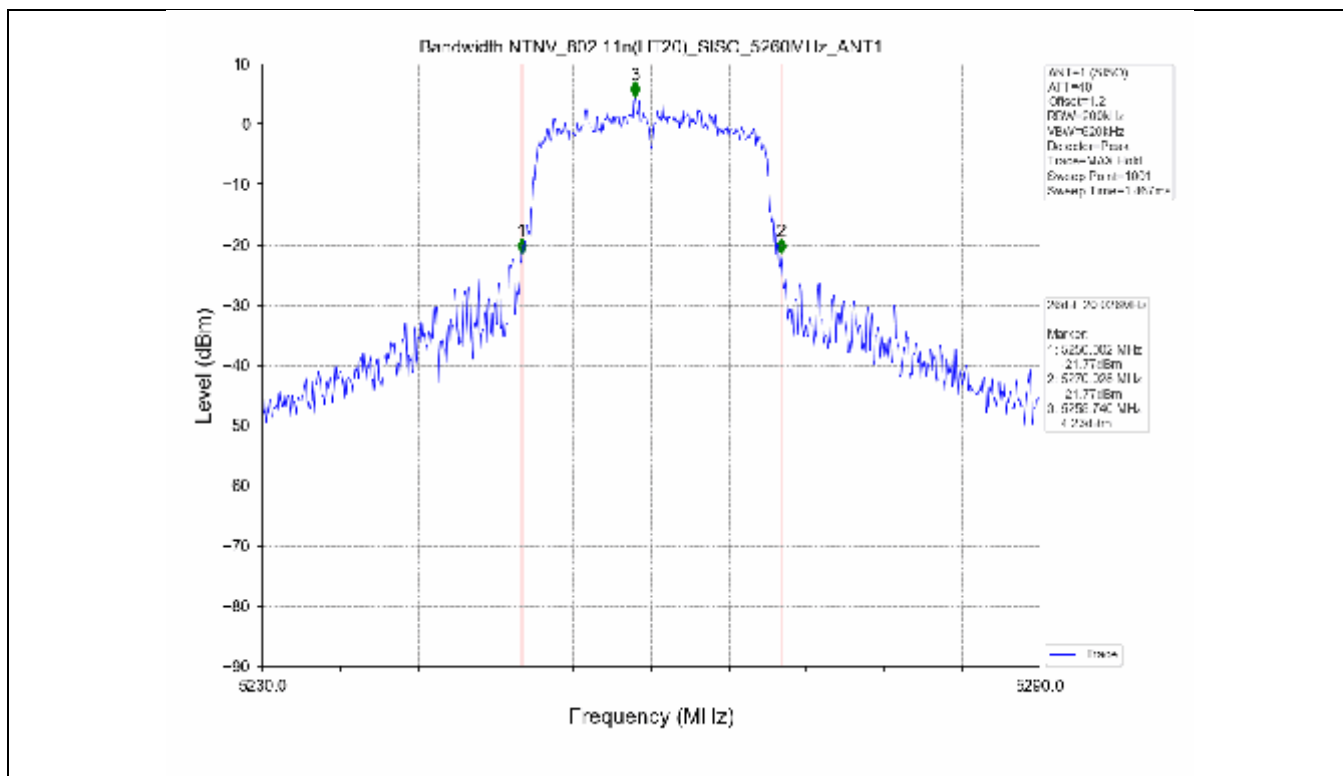

2.2 Test Graph - Emission Bandwidth

2.3 Test Graph - 99% Occupied Bandwidth

3. Maximum Conducted Output Power

**3.1 Test Result**

Test Mode	Frequency (MHz)	Tx Type	Measured Output Power (dBm)	Limit (dBm)	Verdict
			Ant 1		
802.11a	5180	SISO	13.71	≤23.98	PASS
	5200	SISO	13.78	≤23.98	PASS
	5240	SISO	13.70	≤23.98	PASS
	5260	SISO	13.63	≤23.98	PASS
	5300	SISO	13.50	≤23.93	PASS
	5320	SISO	13.50	≤23.82	PASS
	5500	SISO	13.62	≤23.90	PASS
	5580	SISO	13.75	≤23.86	PASS
	5600	SISO	13.56	≤23.95	PASS
	5700	SISO	13.23	≤23.98	PASS
	5745	SISO	13.13	≤30.00	PASS
	5785	SISO	13.03	≤30.00	PASS
802.11n(HT20)	5825	SISO	13.36	≤30.00	PASS
	5180	SISO	13.44	≤23.98	PASS
	5200	SISO	13.54	≤23.98	PASS
	5240	SISO	13.21	≤23.98	PASS
	5260	SISO	13.21	≤23.98	PASS
	5300	SISO	13.15	≤23.98	PASS
	5320	SISO	13.16	≤23.98	PASS
	5500	SISO	13.24	≤23.98	PASS
	5580	SISO	13.42	≤23.98	PASS
	5600	SISO	13.41	≤23.98	PASS
	5700	SISO	12.97	≤23.98	PASS
	5745	SISO	13.94	≤30.00	PASS
802.11n(HT40)	5785	SISO	13.85	≤30.00	PASS
	5825	SISO	14.07	≤30.00	PASS
	5190	SISO	13.18	≤23.98	PASS
	5230	SISO	13.21	≤23.98	PASS
	5270	SISO	12.91	≤23.98	PASS
	5310	SISO	12.89	≤23.98	PASS
	5510	SISO	13.17	≤23.98	PASS
	5550	SISO	13.27	≤23.98	PASS
	5590	SISO	13.30	≤23.98	PASS
	5670	SISO	12.80	≤23.98	PASS
	5755	SISO	13.56	≤30.00	PASS
	5795	SISO	13.89	≤30.00	PASS
802.11ac(VHT20)	5180	SISO	13.61	≤23.98	PASS
	5200	SISO	13.51	≤23.98	PASS
	5240	SISO	13.35	≤23.98	PASS
	5260	SISO	13.14	≤23.98	PASS
	5300	SISO	13.06	≤23.98	PASS
	5320	SISO	13.03	≤23.98	PASS
	5500	SISO	13.32	≤23.98	PASS
	5580	SISO	13.60	≤23.98	PASS
	5600	SISO	13.42	≤23.98	PASS
	5700	SISO	13.19	≤23.98	PASS
	5745	SISO	13.30	≤30.00	PASS
	5785	SISO	13.55	≤30.00	PASS
802.11ac(VHT40)	5825	SISO	13.70	≤30.00	PASS
	5190	SISO	13.78	≤23.98	PASS
	5230	SISO	13.47	≤23.98	PASS
	5270	SISO	13.58	≤23.98	PASS
	5310	SISO	13.49	≤23.98	PASS
	5510	SISO	13.37	≤23.98	PASS

### 3.2 Test Graph