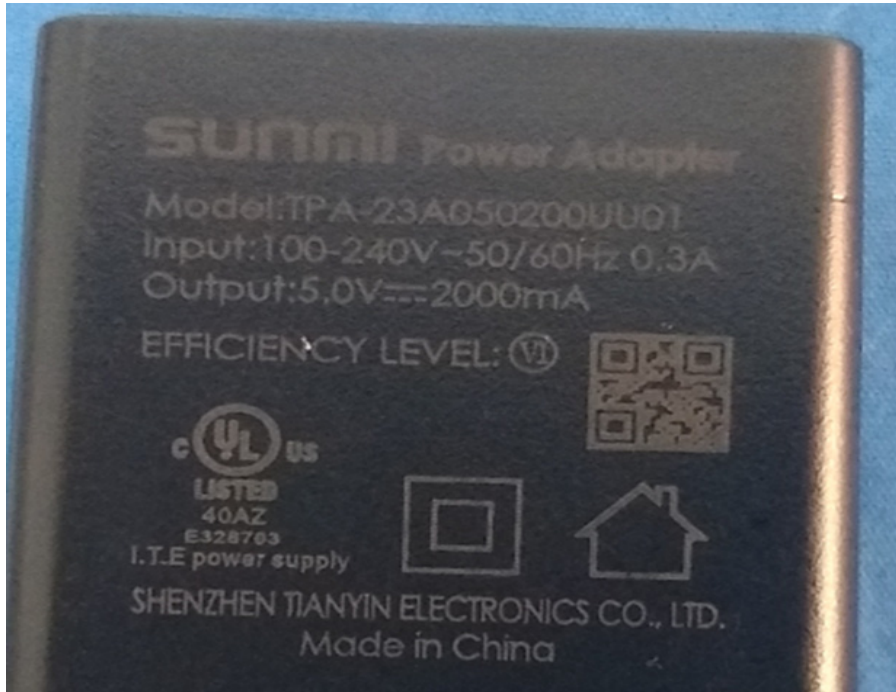

## EXHIBIT A - EUT EXTERNAL PHOTOGRAPHS

---

with scan code function Version: B-A

with scan code function Version: B-B

Adapter-1:

Adapter-2: