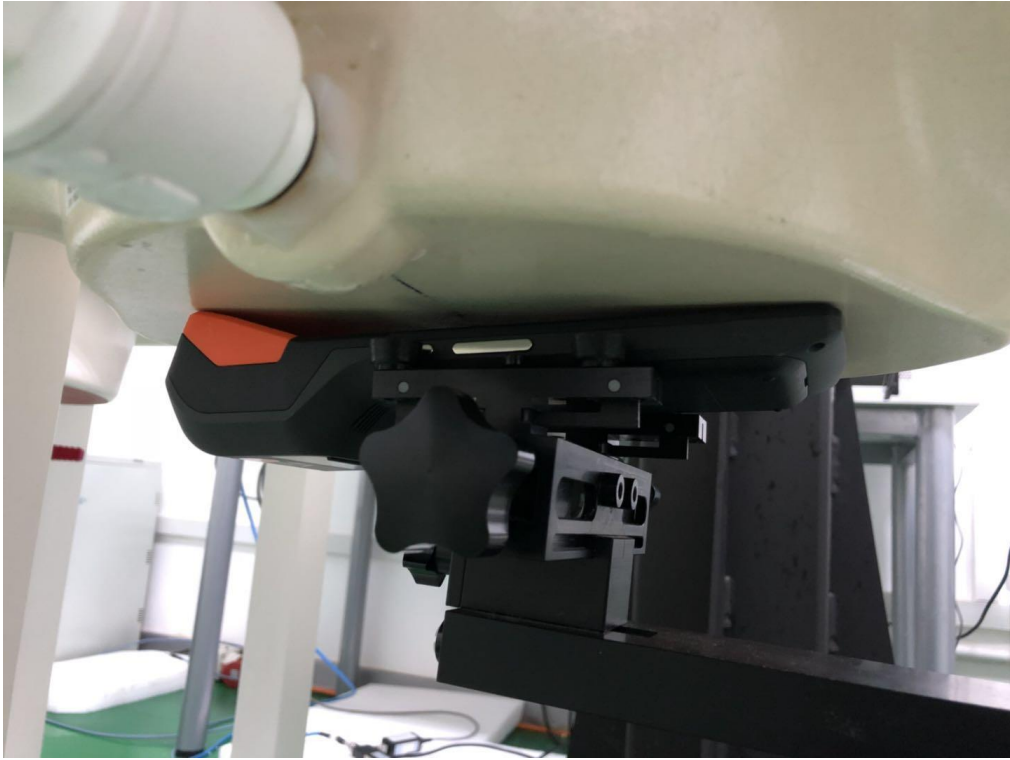

Test positions for body:

According to the antenna position, the Body SAR is tested at the following 5 test positions between the EUT and the phantom bottom :

Toward Phantom (5mm)

Toward Ground (5mm)

Toward Phantom (0mm)

Toward Ground (0mm)

Toward Ground (19mm)