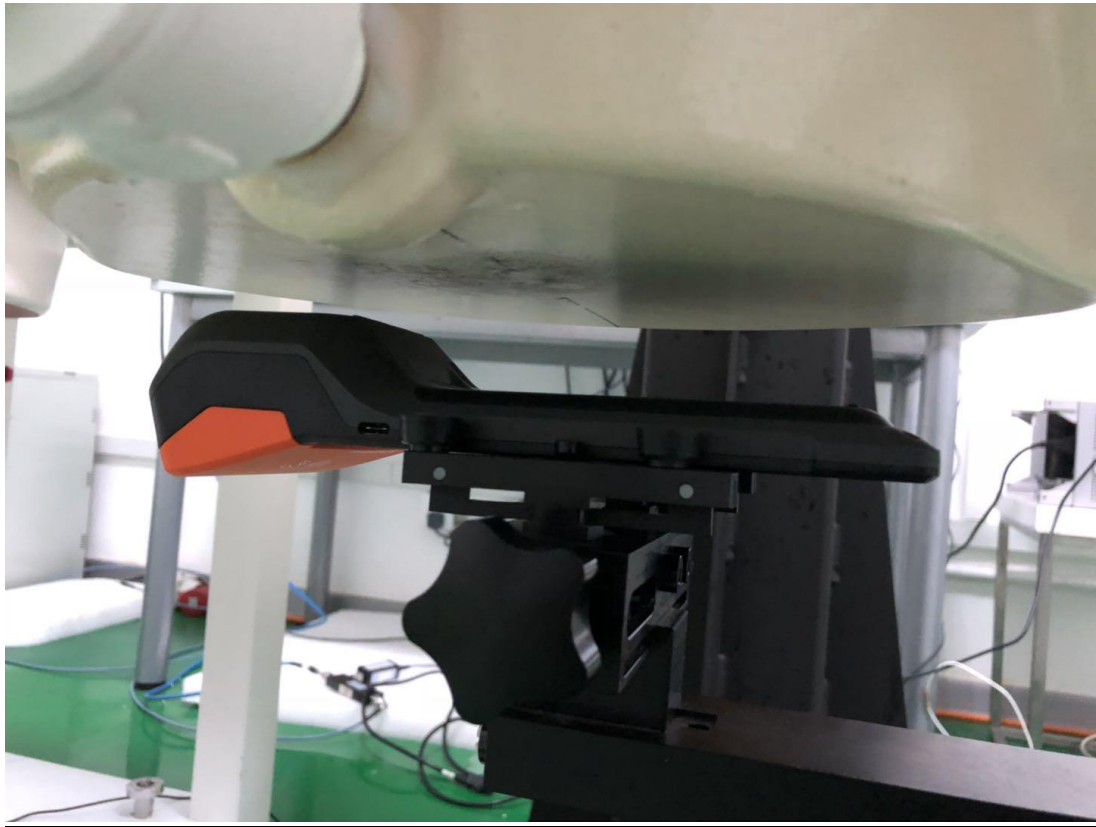

Test positions for body:

According to the antenna position, the Body SAR is tested at the following 5 test positions between the EUT and the phantom bottom :

Toward Phantom (5mm)

Toward Ground (5mm)

Toward Phantom (0mm)

Toward Ground (0mm)

Toward Ground (19mm)