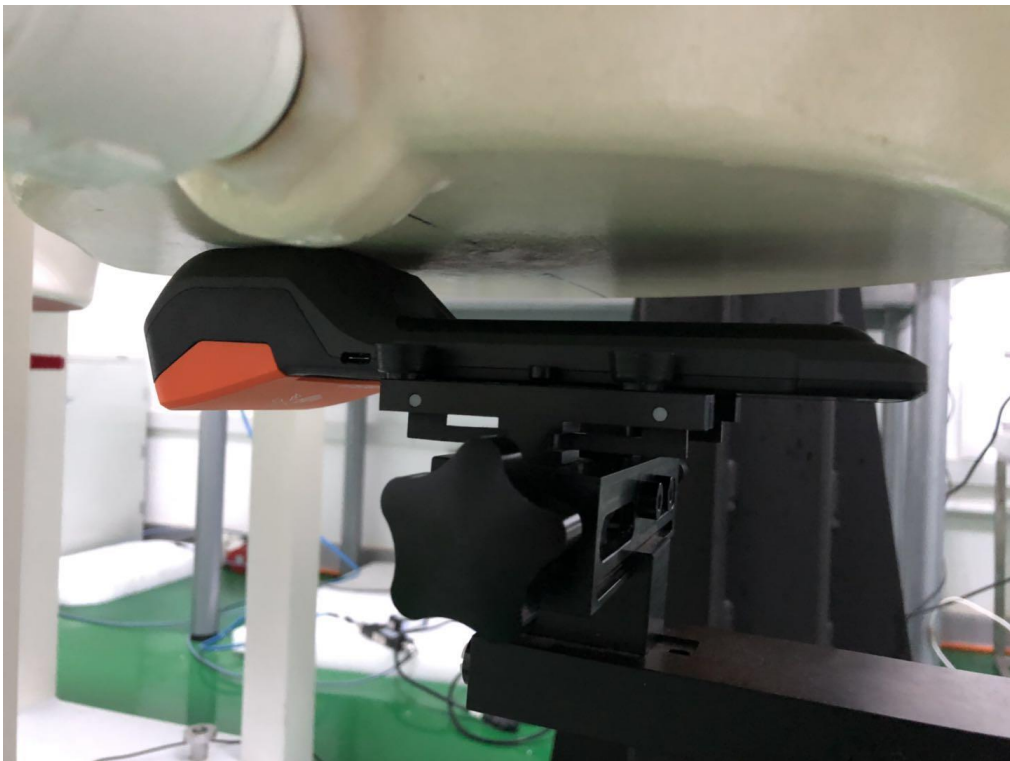

Test positions for body:

According to the antenna position, the Body SAR is tested at the following 5 test positions between the EUT and the phantom bottom :

Toward Phantom (5mm)

Toward Ground (5mm)

Toward Phantom (0mm)

Toward Ground (0mm)

Toward Ground (19mm)