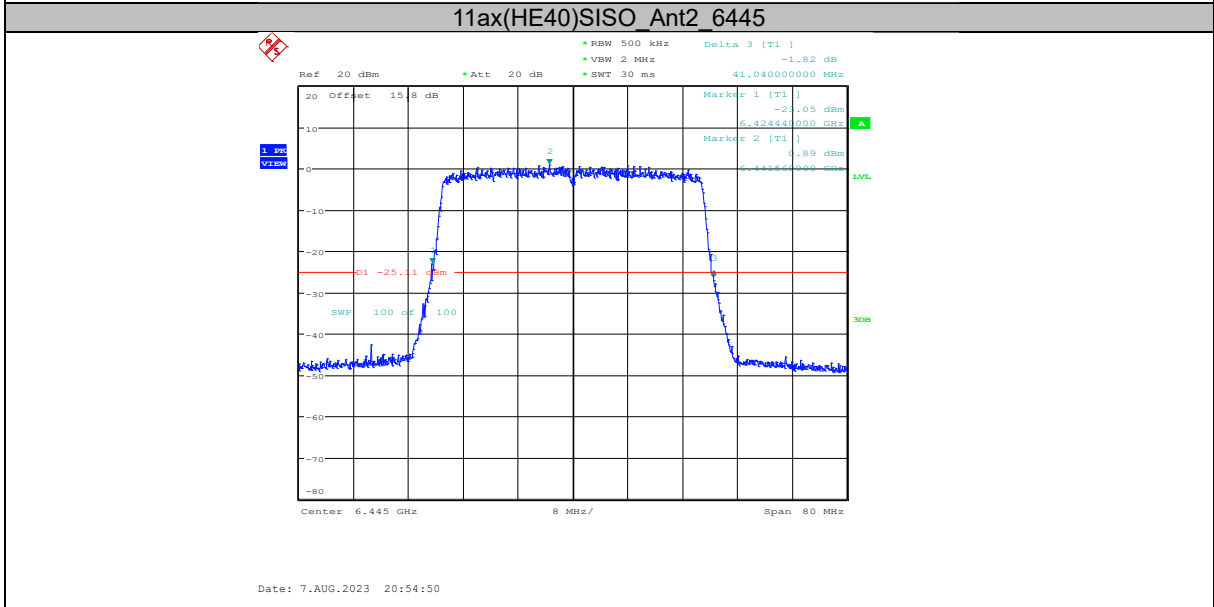

Chongqing Academy of Information and Communication Technology

Address: No. 8, Yuma Road, Chayuan New City, Nan'an District, Chongqing, P. R. China, 401336
Tel: 0086-23-88069965   FAX: 0086-23-88608777