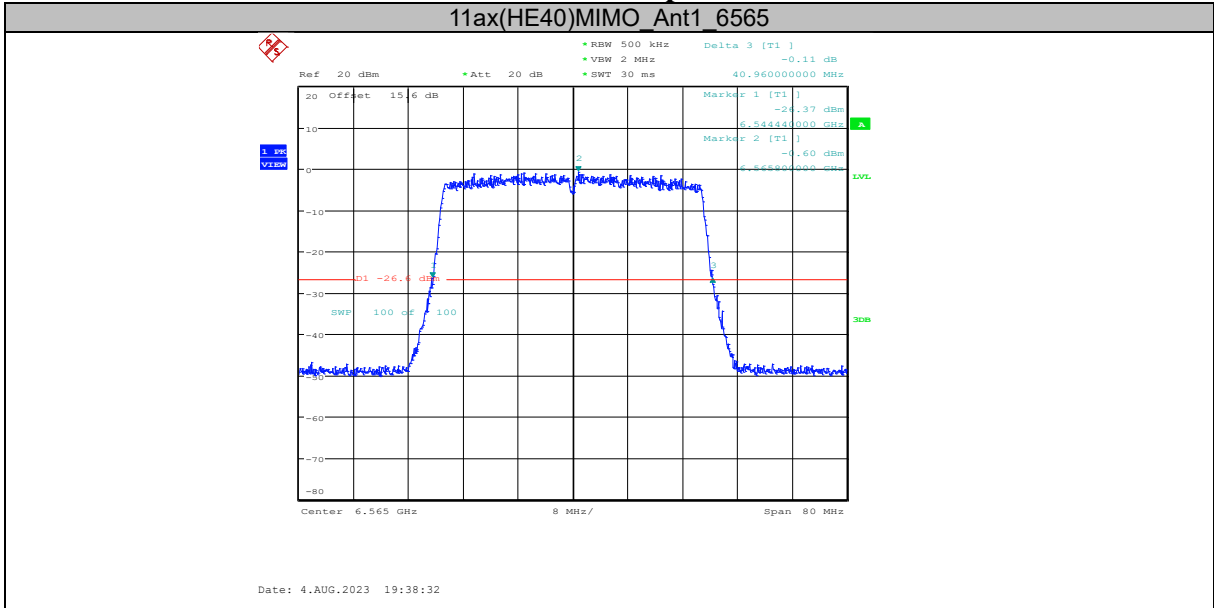

Chongqing Academy of Information and Communication Technology

Address: No. 8, Yuma Road, Chayuan New City, Nan'an District, Chongqing, P. R. China, 401336
Tel: 0086-23-88069965   FAX: 0086-23-88608777