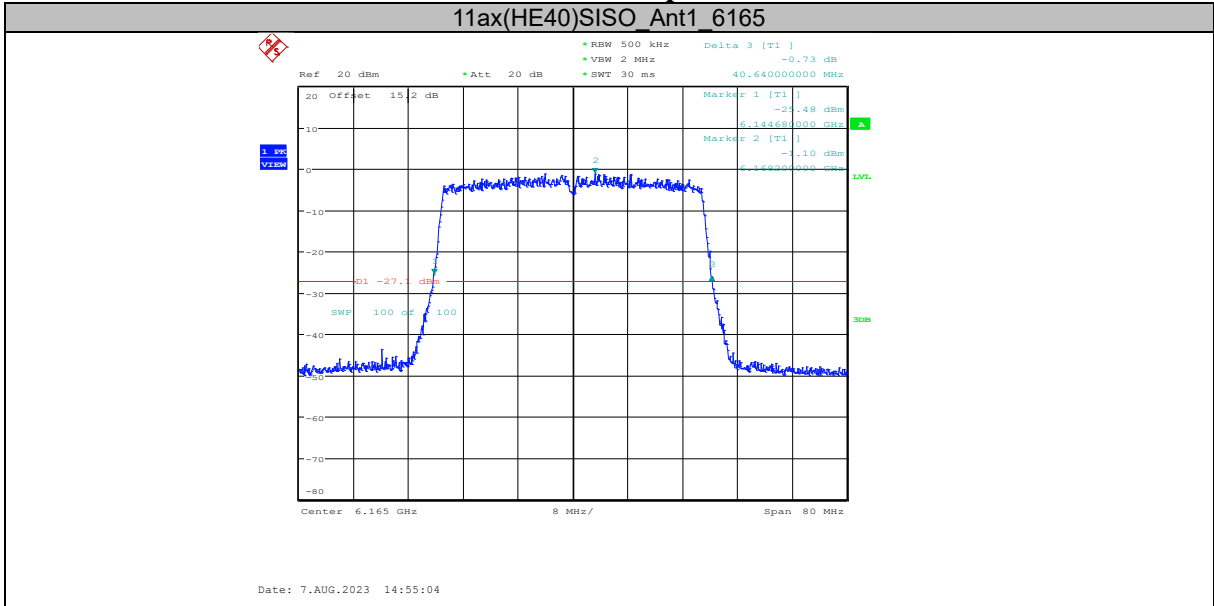

Chongqing Academy of Information and Communication Technology

Address: No. 8, Yuma Road, Chayuan New City, Nan'an District, Chongqing, P. R. China, 401336
Tel: 0086-23-88069965   FAX: 0086-23-88608777