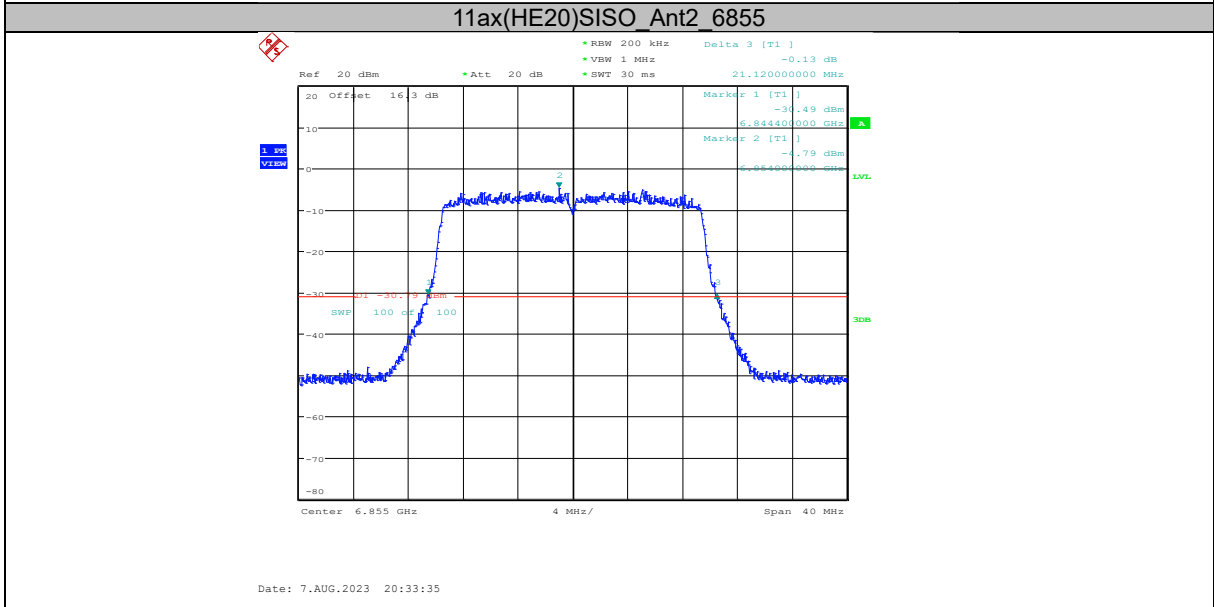

Chongqing Academy of Information and Communication Technology

Address: No. 8, Yuma Road, Chayuan New City, Nan'an District, Chongqing, P. R. China, 401336
Tel: 0086-23-88069965   FAX: 0086-23-88608777