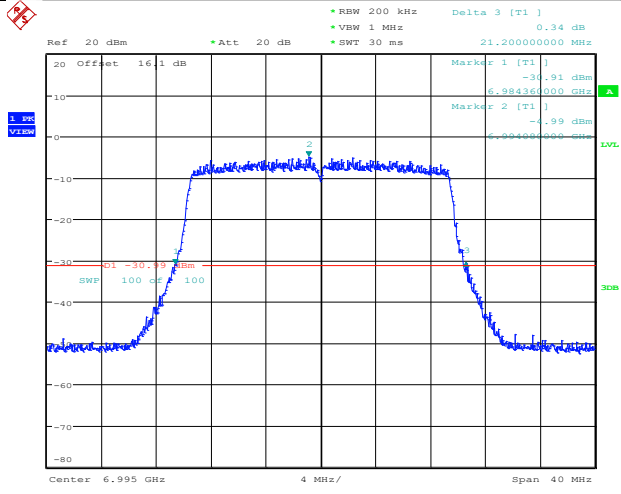

11ax(HE20)SISO Ant1 6995

Date: 7.AUG.2023 14:29:34

11ax(HE20)SISO Ant2 6995

Date: 7.AUG.2023 20:38:50