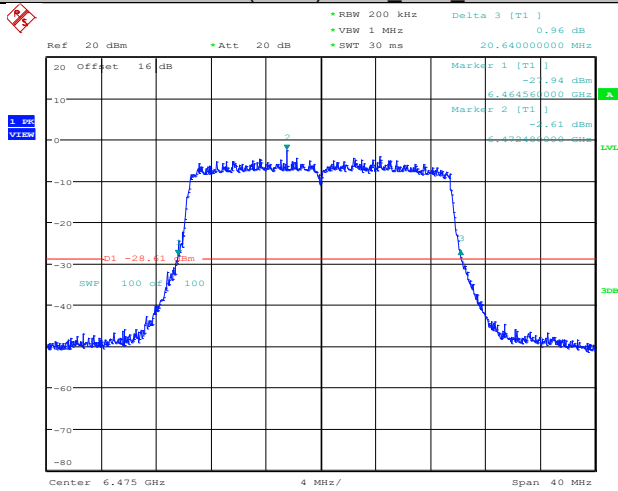

11ax(HE20)MIMO_Ant2_6475

Date: 4.AUG.2023 18:30:45

Chongqing Academy of Information and Communication Technology

Address: No. 8, Yuma Road, Chayuan New City, Nan'an District, Chongqing, P. R. China, 401336
Tel: 0086-23-88069965   FAX: 0086-23-88608777