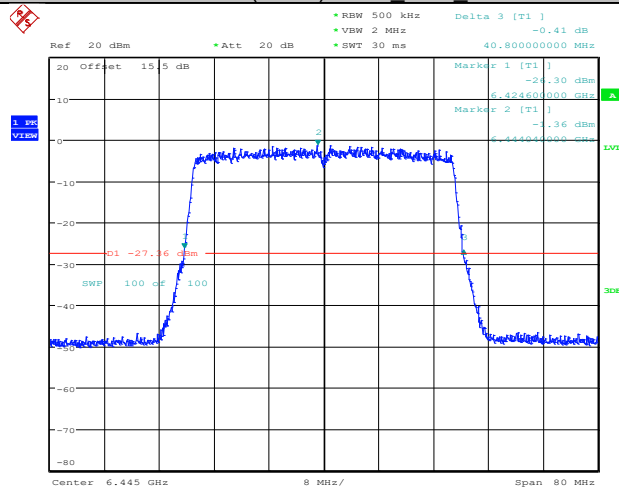

11ax(HE40)MIMO_Ant1_6445

Date: 4.AUG.2023 19:32:55