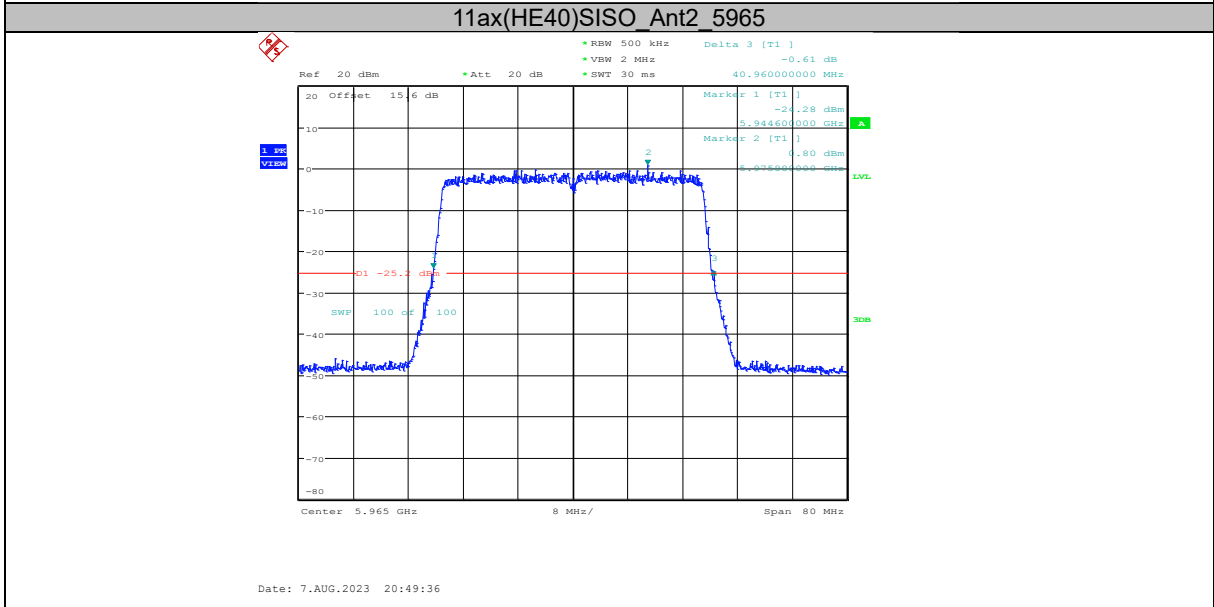

Chongqing Academy of Information and Communication Technology

Address: No. 8, Yuma Road, Chayuan New City, Nan'an District, Chongqing, P. R. China, 401336
Tel: 0086-23-88069965   FAX: 0086-23-88608777