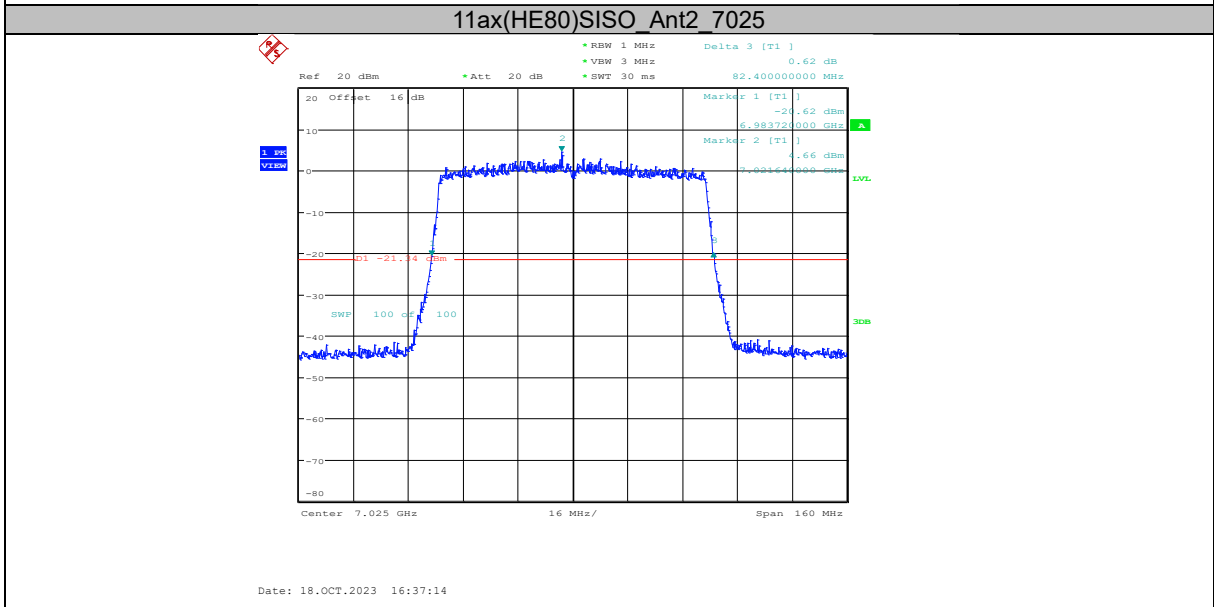

Chongqing Academy of Information and Communication Technology

Address: No. 8, Yuma Road, Chayuan New City, Nan'an District, Chongqing, P. R. China, 401336
Tel: 0086-23-88069965   FAX: 0086-23-88608777