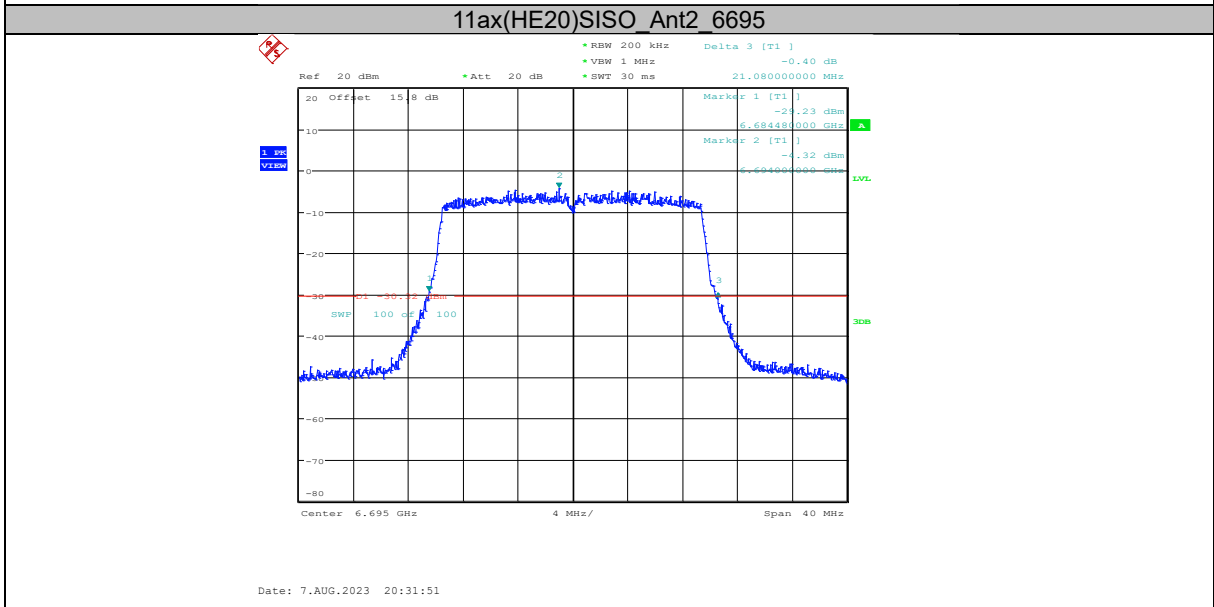

Chongqing Academy of Information and Communication Technology

Address: No. 8, Yuma Road, Chayuan New City, Nan'an District, Chongqing, P. R. China, 401336
Tel: 0086-23-88069965   FAX: 0086-23-88608777