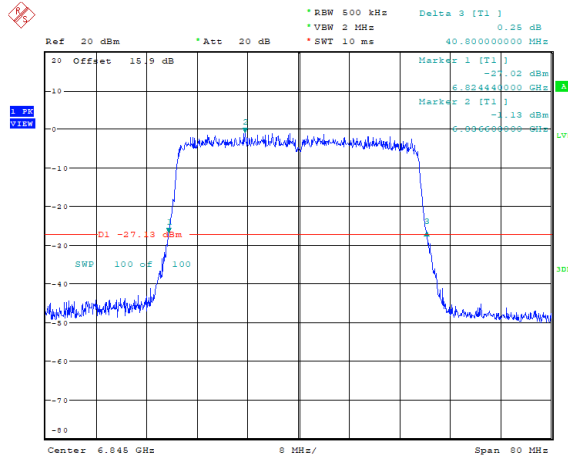

11ax(HE40)MIMO_Ant1_6845

Date: 4.AUG.2023 16:23:06