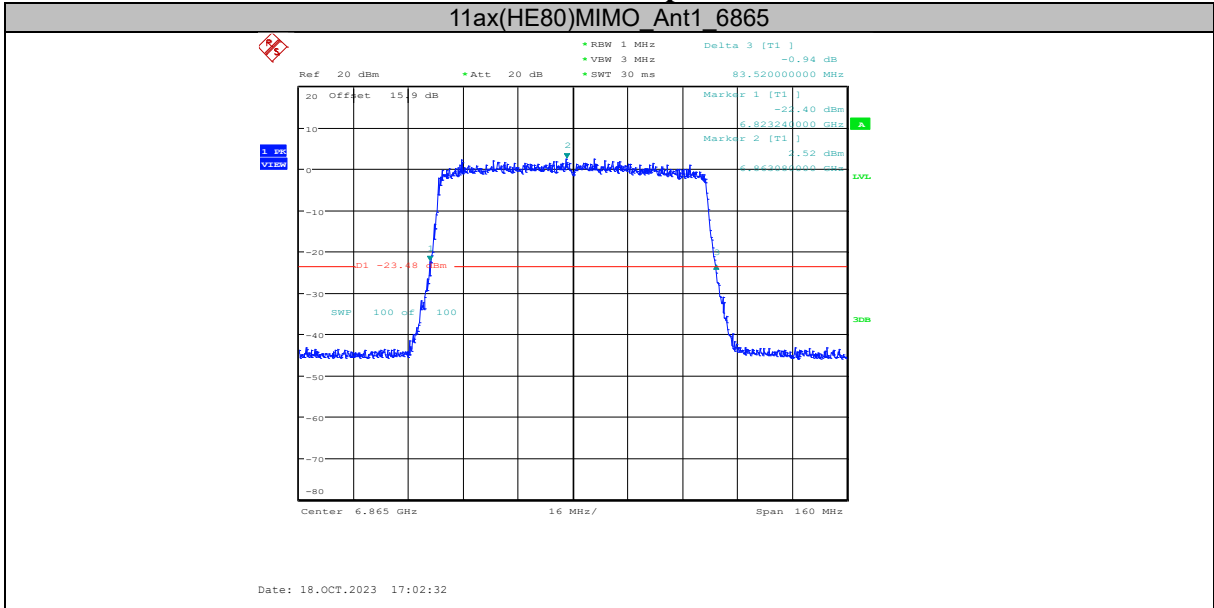

11ax(HE80)MIMO_Ant1_6865