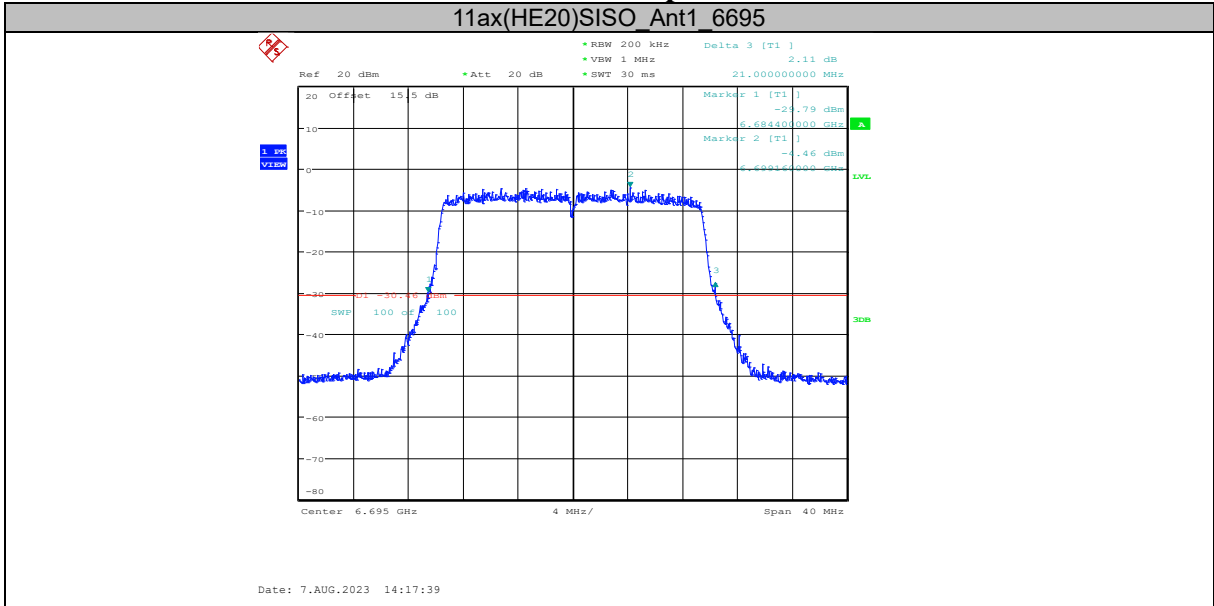

Chongqing Academy of Information and Communication Technology

Address: No. 8, Yuma Road, Chayuan New City, Nan'an District, Chongqing, P. R. China, 401336
Tel: 0086-23-88069965   FAX: 0086-23-88608777