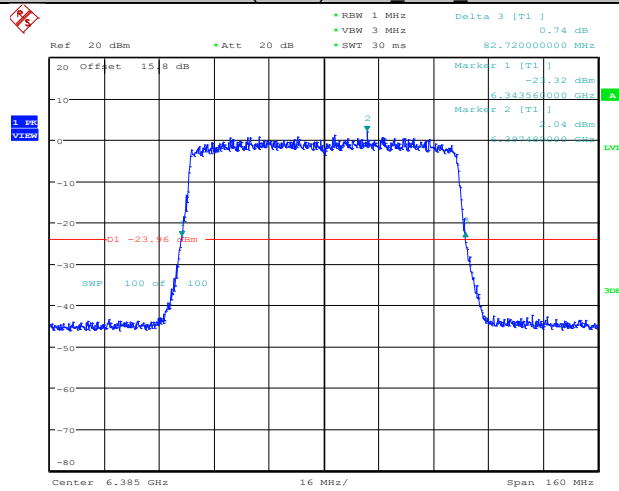

11ax(HE80)MIMO_Ant1_6385

Date: 18.OCT.2023 16:51:03