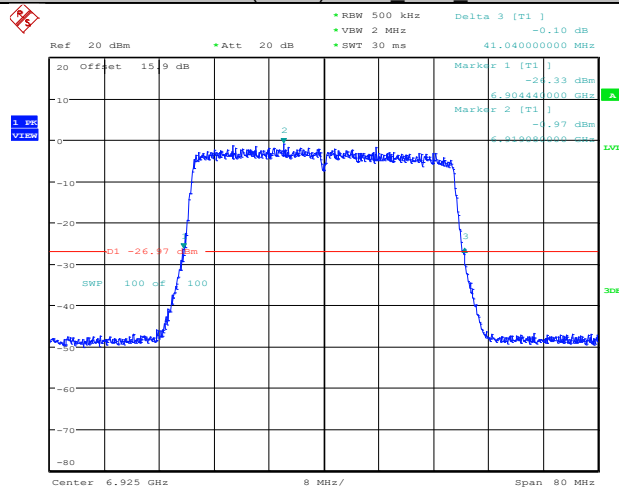

11ax(HE40)MIMO_Ant1_6925

Date: 4.AUG.2023 19:51:55