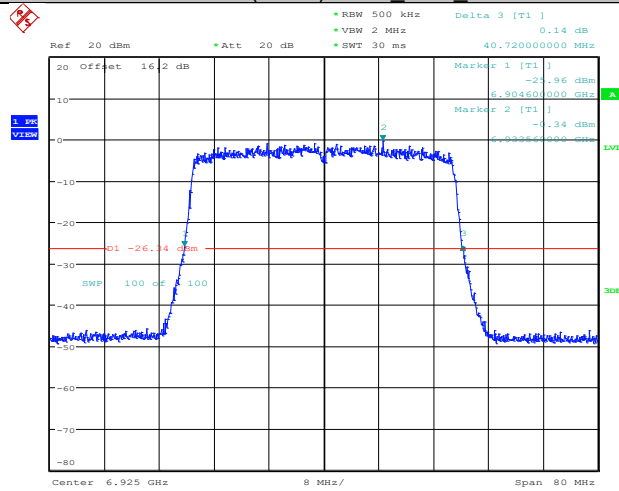

11ax(HE40)MIMO_Ant2_6925

Date: 4.AUG.2023 19:53:17

Chongqing Academy of Information and Communication Technology

Address: No. 8, Yuma Road, Chayuan New City, Nan'an District, Chongqing, P. R. China, 401336
Tel: 0086-23-88069965   FAX: 0086-23-88608777