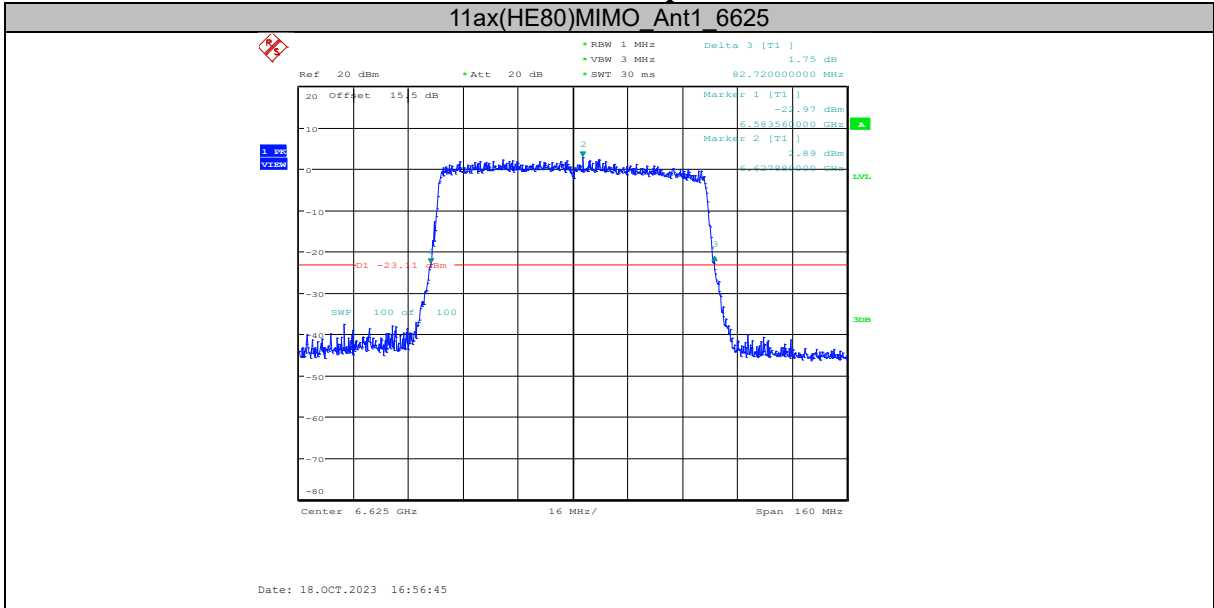

11ax(HE80)MIMO_Ant1_6625