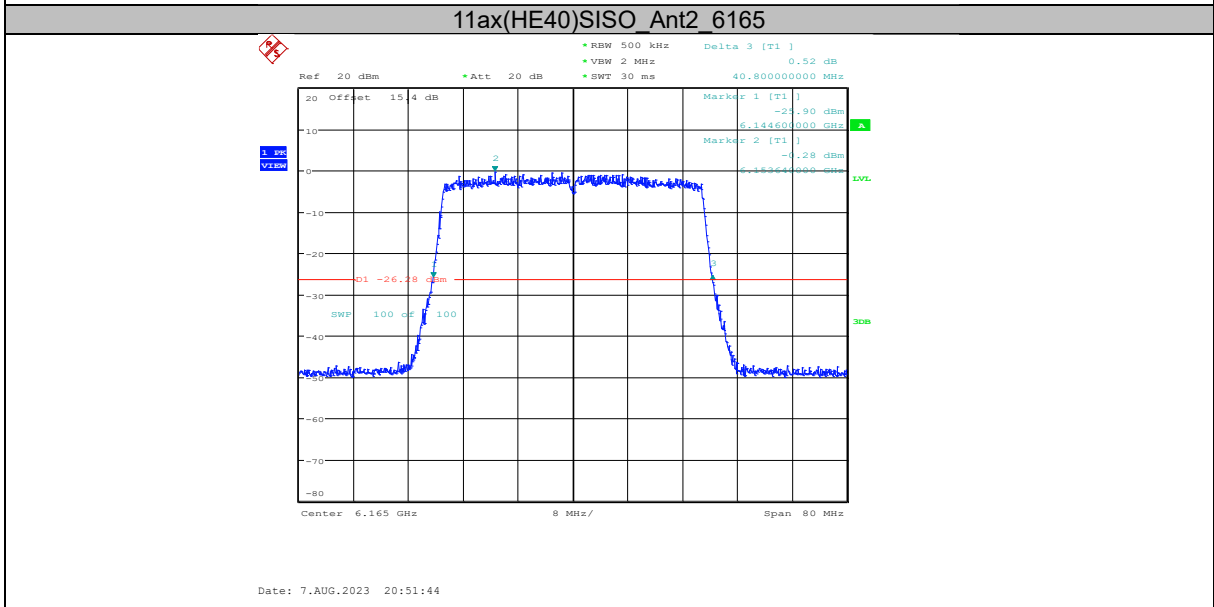

Chongqing Academy of Information and Communication Technology

Address: No. 8, Yuma Road, Chayuan New City, Nan'an District, Chongqing, P. R. China, 401336
Tel: 0086-23-88069965   FAX: 0086-23-88608777