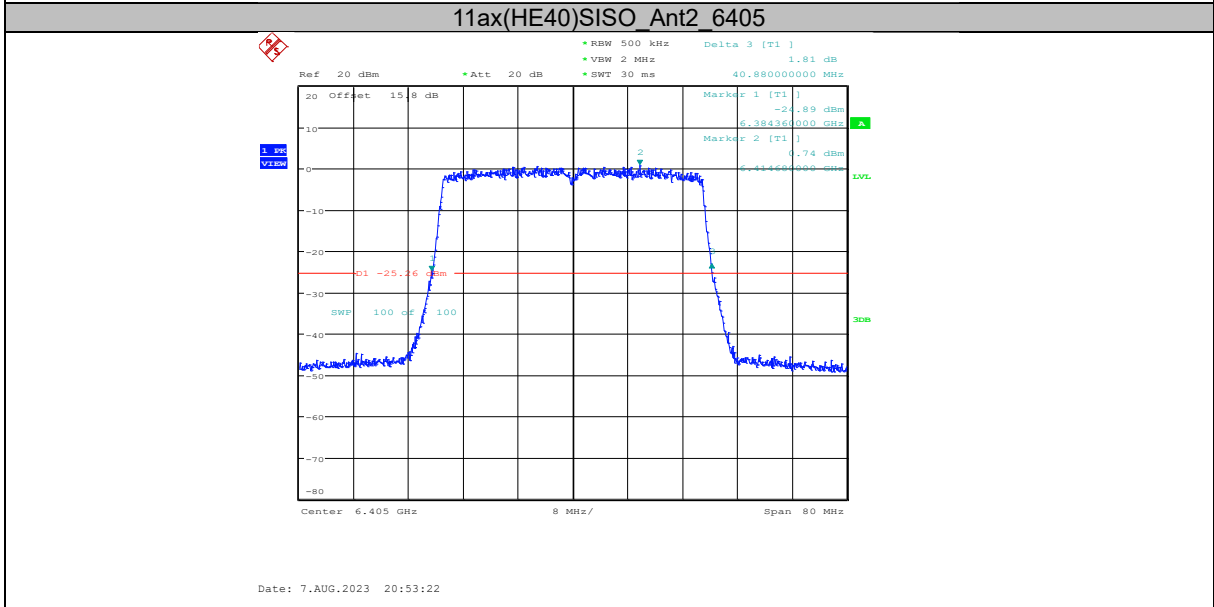

Chongqing Academy of Information and Communication Technology

Address: No. 8, Yuma Road, Chayuan New City, Nan'an District, Chongqing, P. R. China, 401336
Tel: 0086-23-88069965   FAX: 0086-23-88608777