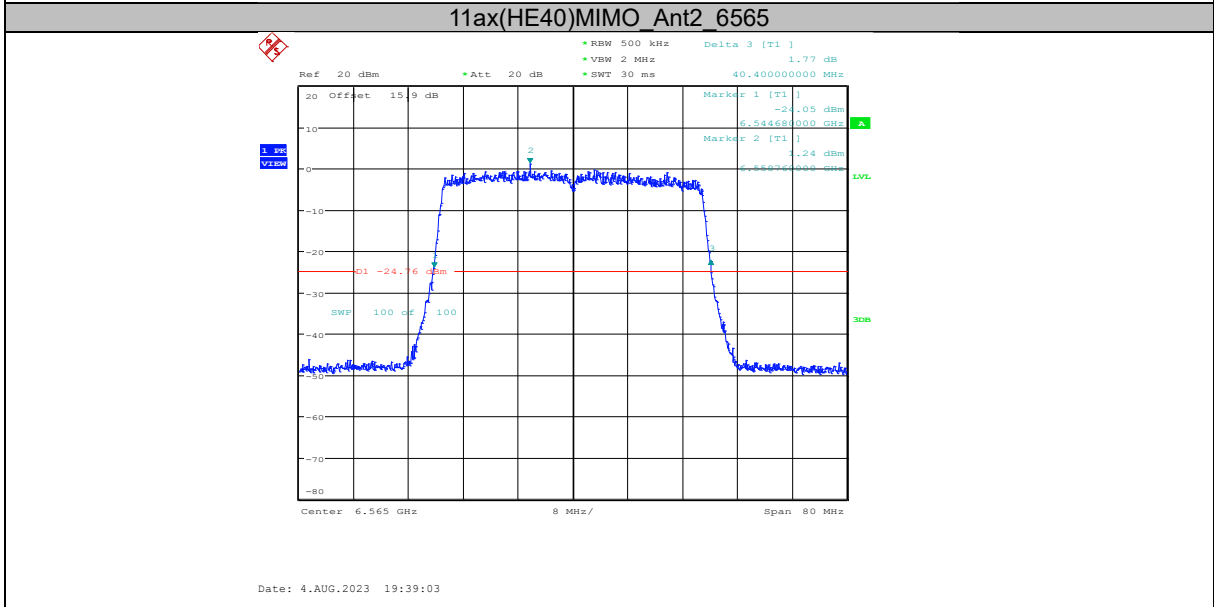

Chongqing Academy of Information and Communication Technology

Address: No. 8, Yuma Road, Chayuan New City, Nan'an District, Chongqing, P. R. China, 401336
Tel: 0086-23-88069965   FAX: 0086-23-88608777