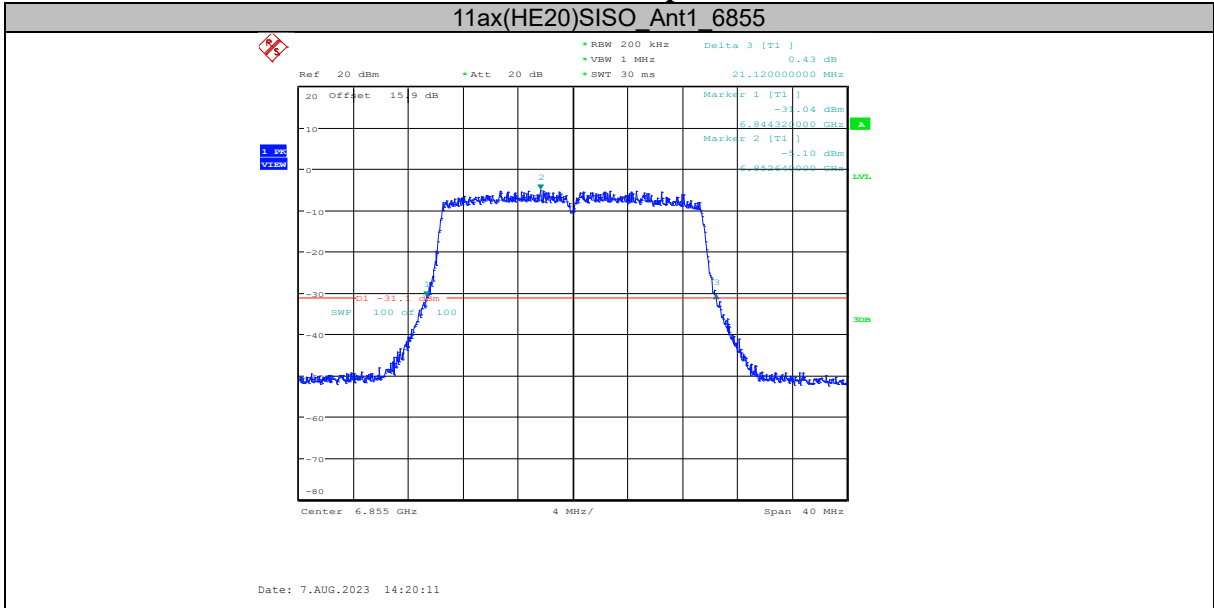

Chongqing Academy of Information and Communication Technology

Address: No. 8, Yuma Road, Chayuan New City, Nan'an District, Chongqing, P. R. China, 401336
Tel: 0086-23-88069965   FAX: 0086-23-88608777