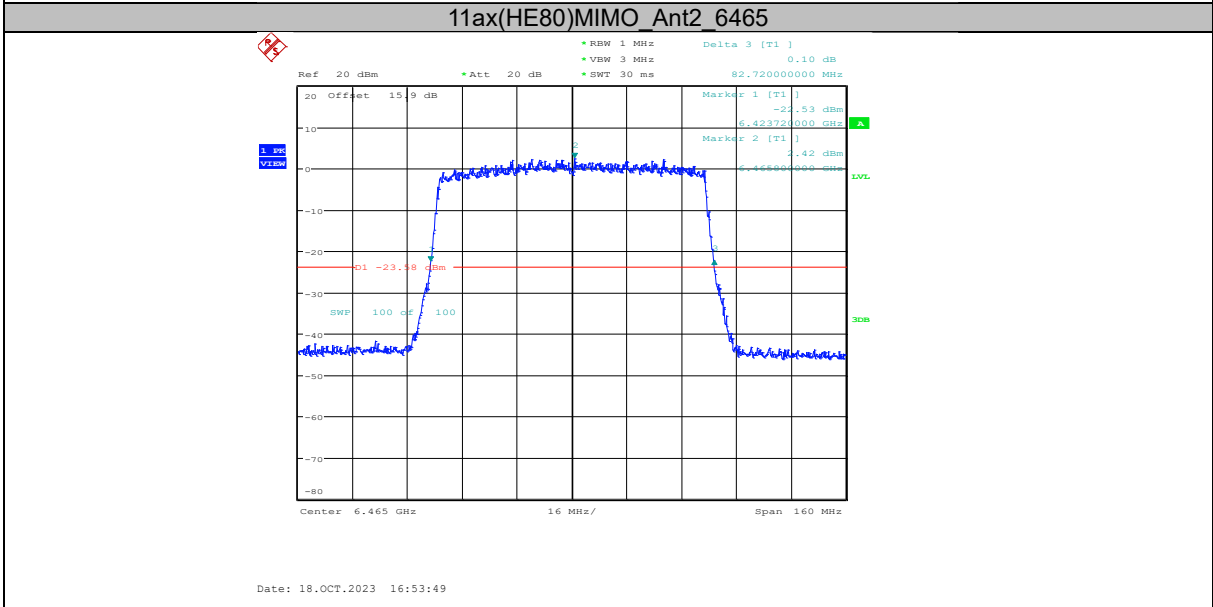

11ax(HE80)MIMO_Ant2_6465

Chongqing Academy of Information and Communication Technology

Address: No. 8, Yuma Road, Chayuan New City, Nan'an District, Chongqing, P. R. China, 401336
Tel: 0086-23-88069965   FAX: 0086-23-88608777