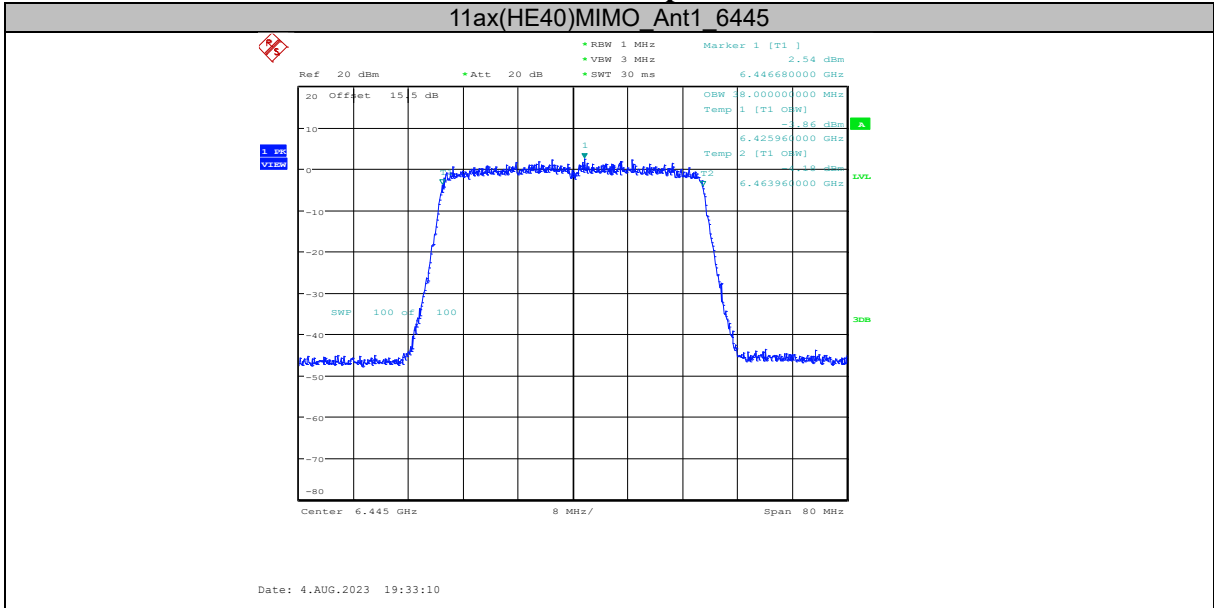

Chongqing Academy of Information and Communication Technology

Address: No. 8, Yuma Road, Chayuan New City, Nan'an District, Chongqing, P. R. China, 401336
Tel: 0086-23-88069965   FAX: 0086-23-88608777