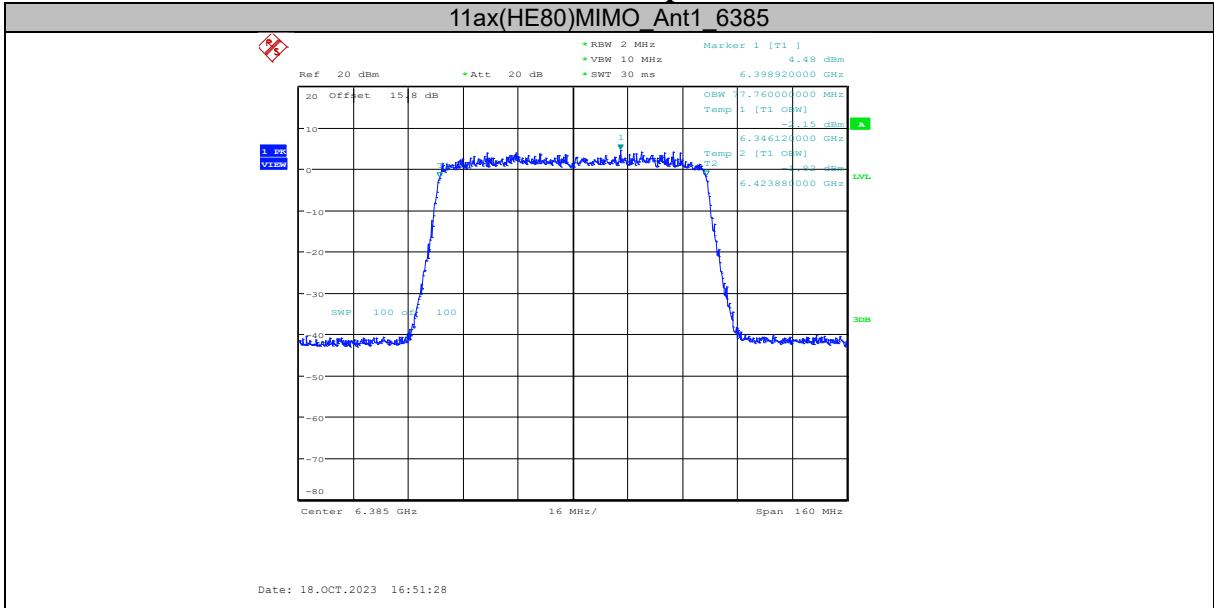

Chongqing Academy of Information and Communication Technology

Address: No. 8, Yuma Road, Chayuan New City, Nan'an District, Chongqing, P. R. China, 401336
Tel: 0086-23-88069965   FAX: 0086-23-88608777