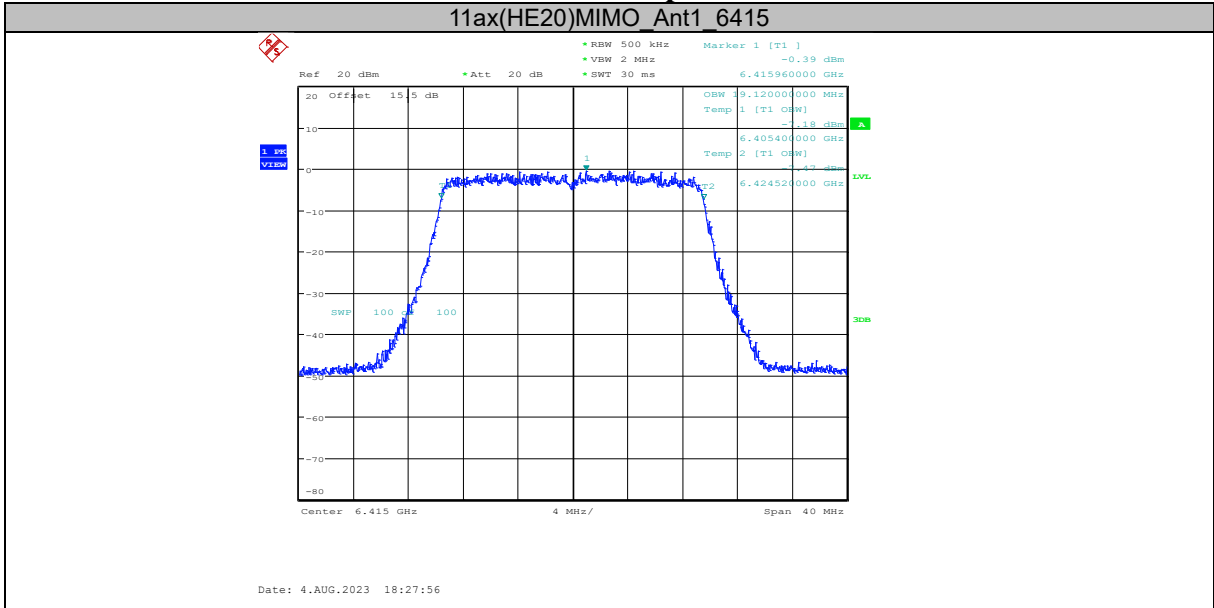

Chongqing Academy of Information and Communication Technology

Address: No. 8, Yuma Road, Chayuan New City, Nan'an District, Chongqing, P. R. China, 401336
Tel: 0086-23-88069965   FAX: 0086-23-88608777