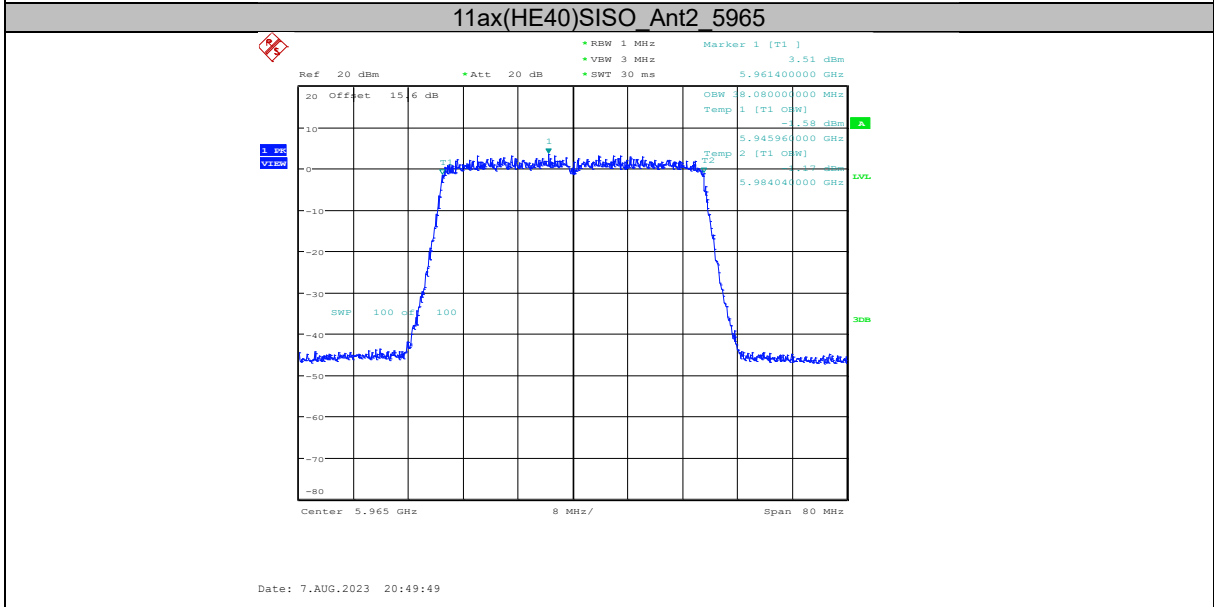

Chongqing Academy of Information and Communication Technology

Address: No. 8, Yuma Road, Chayuan New City, Nan'an District, Chongqing, P. R. China, 401336
Tel: 0086-23-88069965   FAX: 0086-23-88608777