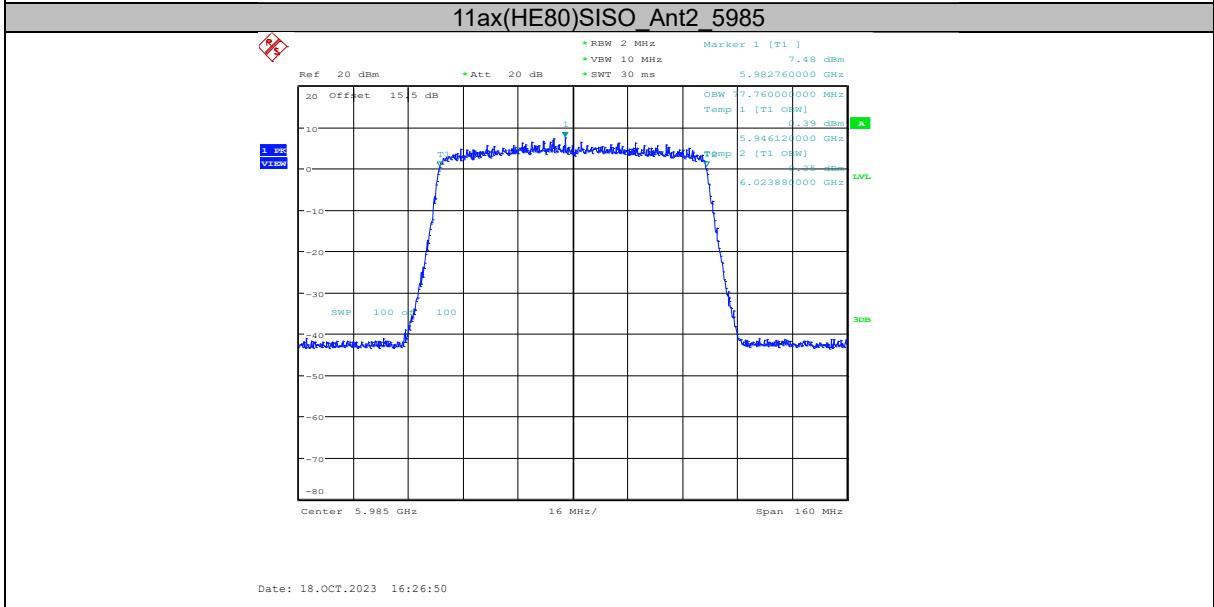

Chongqing Academy of Information and Communication Technology

Address: No. 8, Yuma Road, Chayuan New City, Nan'an District, Chongqing, P. R. China, 401336
Tel: 0086-23-88069965   FAX: 0086-23-88608777