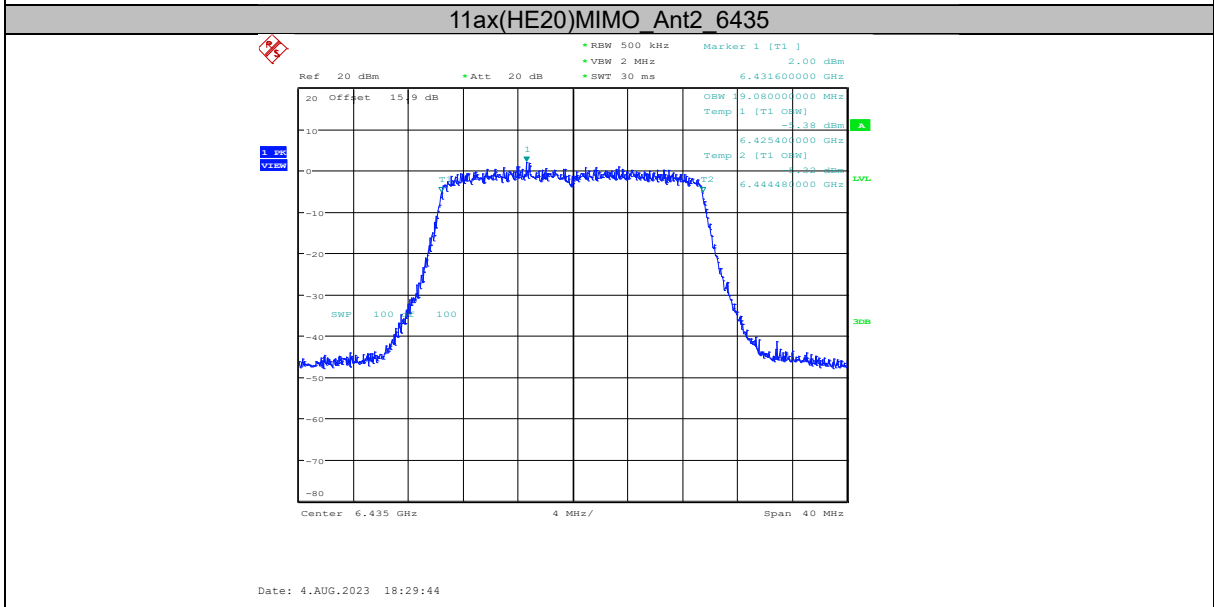

Chongqing Academy of Information and Communication Technology

Address: No. 8, Yuma Road, Chayuan New City, Nan'an District, Chongqing, P. R. China, 401336
Tel: 0086-23-88069965   FAX: 0086-23-88608777