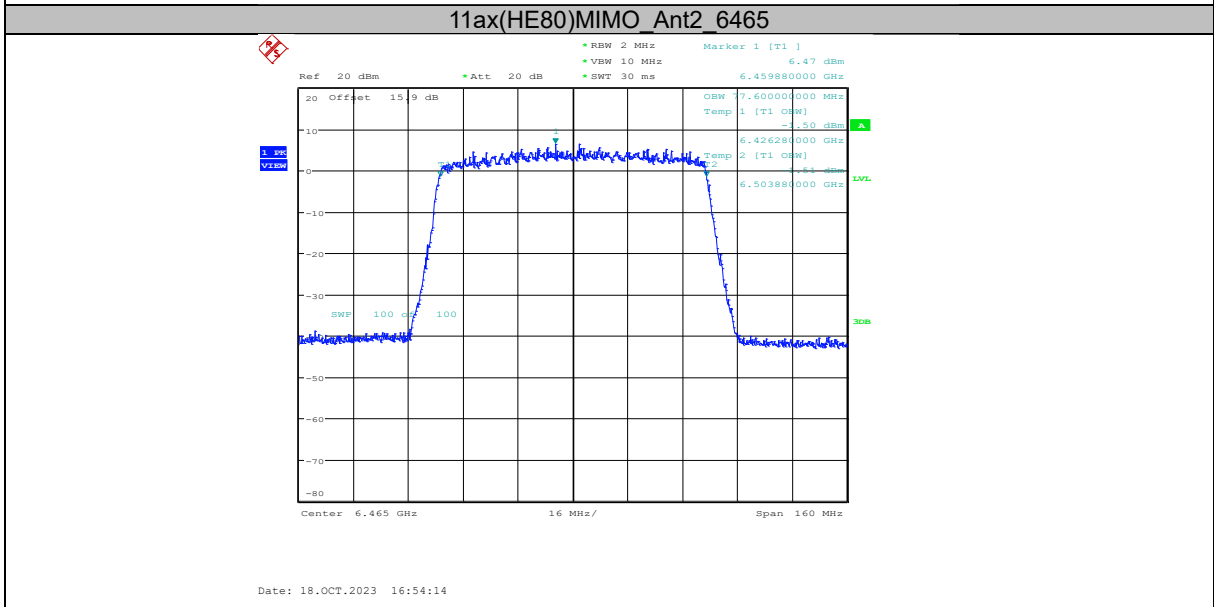

Chongqing Academy of Information and Communication Technology

Address: No. 8, Yuma Road, Chayuan New City, Nan'an District, Chongqing, P. R. China, 401336
Tel: 0086-23-88069965   FAX: 0086-23-88608777