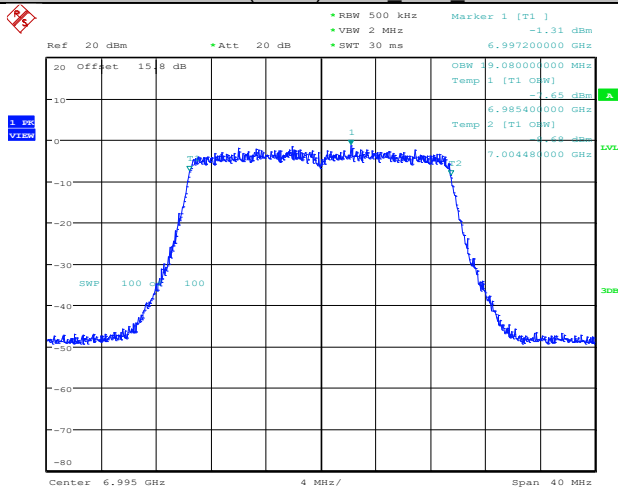

11ax(HE20)MIMO\_Ant1\_6995

Date: 4.AUG.2023 19:23:38

11ax(HE20)MIMO\_Ant2\_6995

Date: 4.AUG.2023 19:24:09