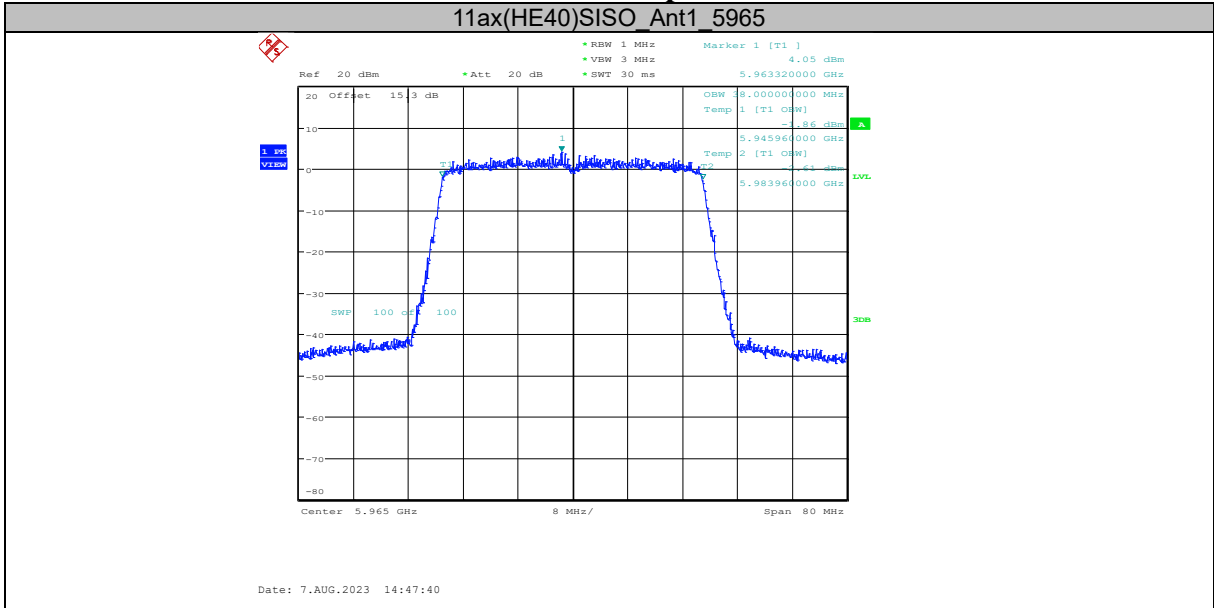

Chongqing Academy of Information and Communication Technology

Address: No. 8, Yuma Road, Chayuan New City, Nan'an District, Chongqing, P. R. China, 401336
Tel: 0086-23-88069965   FAX: 0086-23-88608777