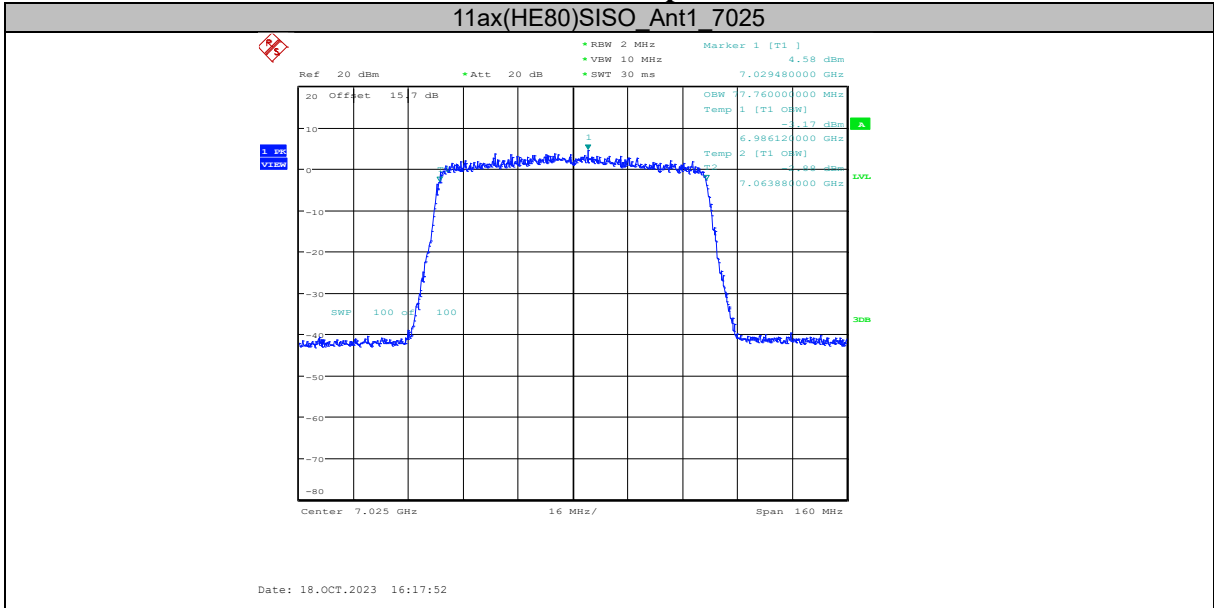

Chongqing Academy of Information and Communication Technology

Address: No. 8, Yuma Road, Chayuan New City, Nan'an District, Chongqing, P. R. China, 401336
Tel: 0086-23-88069965   FAX: 0086-23-88608777