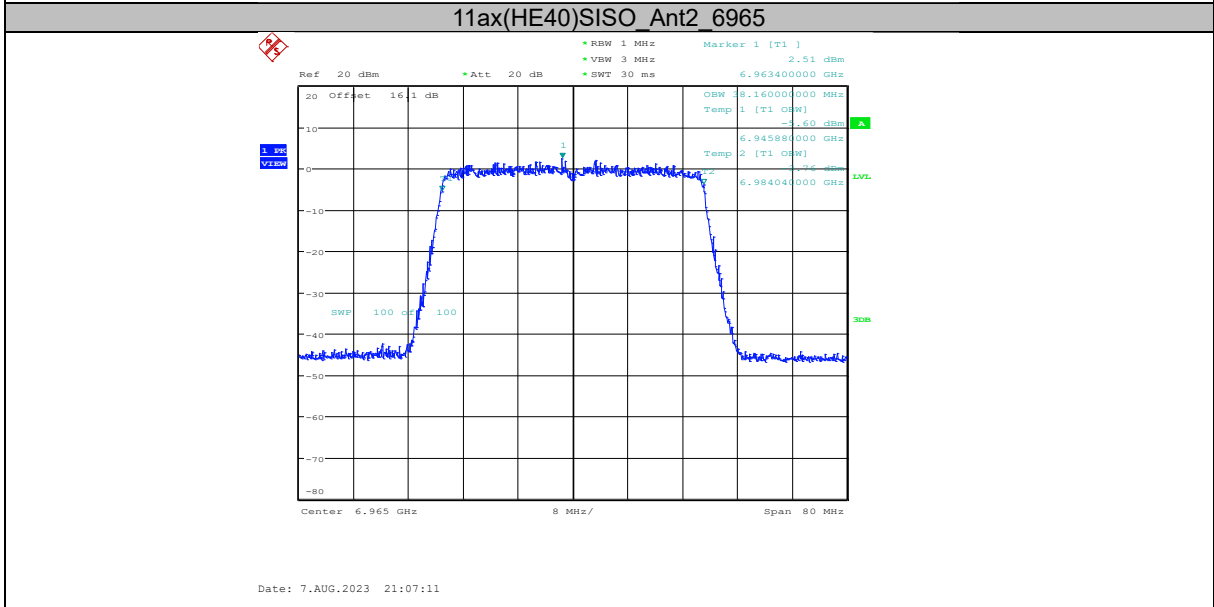

### Report No.: I23W00036-WIFI 6E RF-FCC