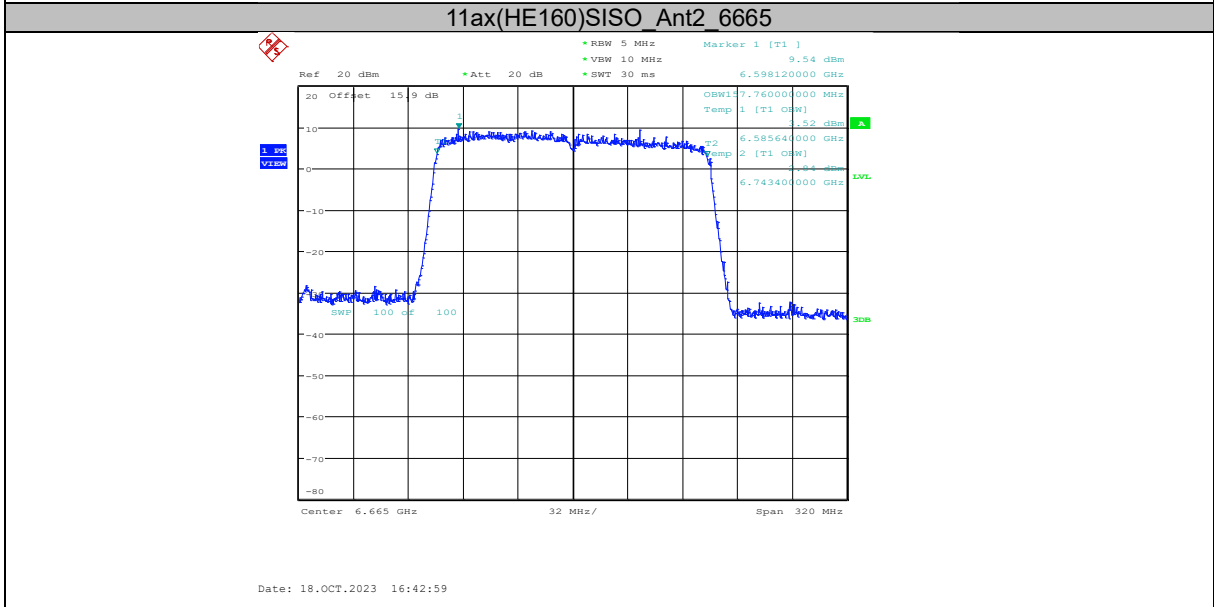

Report No.: I23W00036-WIFI 6E RF-FCC

Chongqing Academy of Information and Communication Technology

Address: No. 8, Yuma Road, Chayuan New City, Nan'an District, Chongqing, P. R. China, 401336
Tel: 0086-23-88069965   FAX: 0086-23-88608777