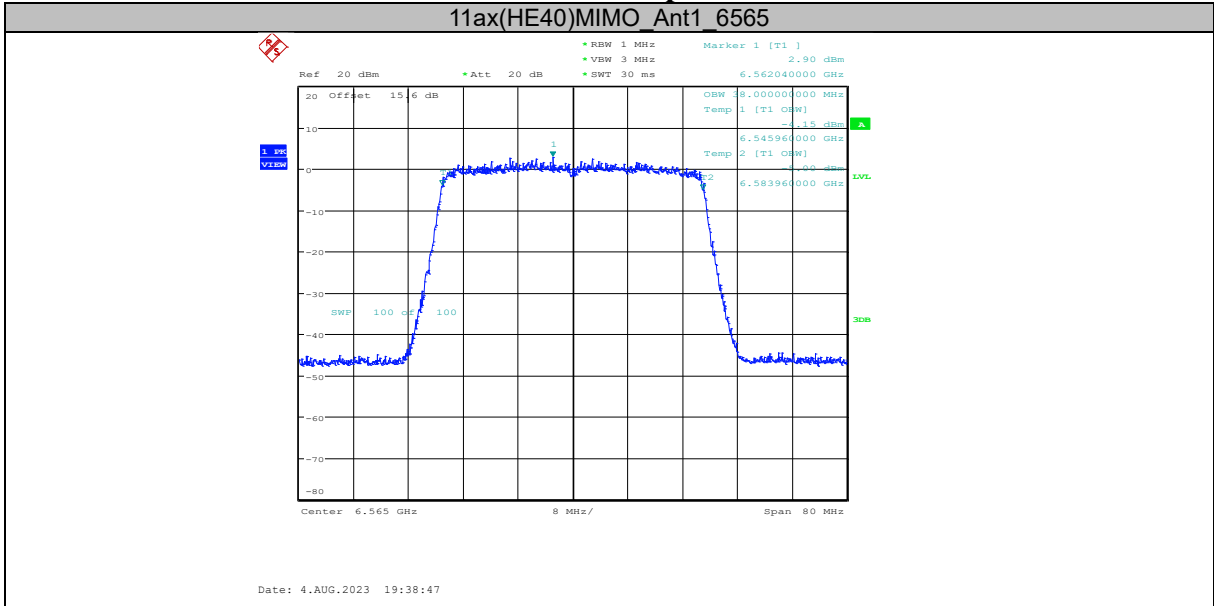

Chongqing Academy of Information and Communication Technology

Address: No. 8, Yuma Road, Chayuan New City, Nan'an District, Chongqing, P. R. China, 401336
Tel: 0086-23-88069965   FAX: 0086-23-88608777