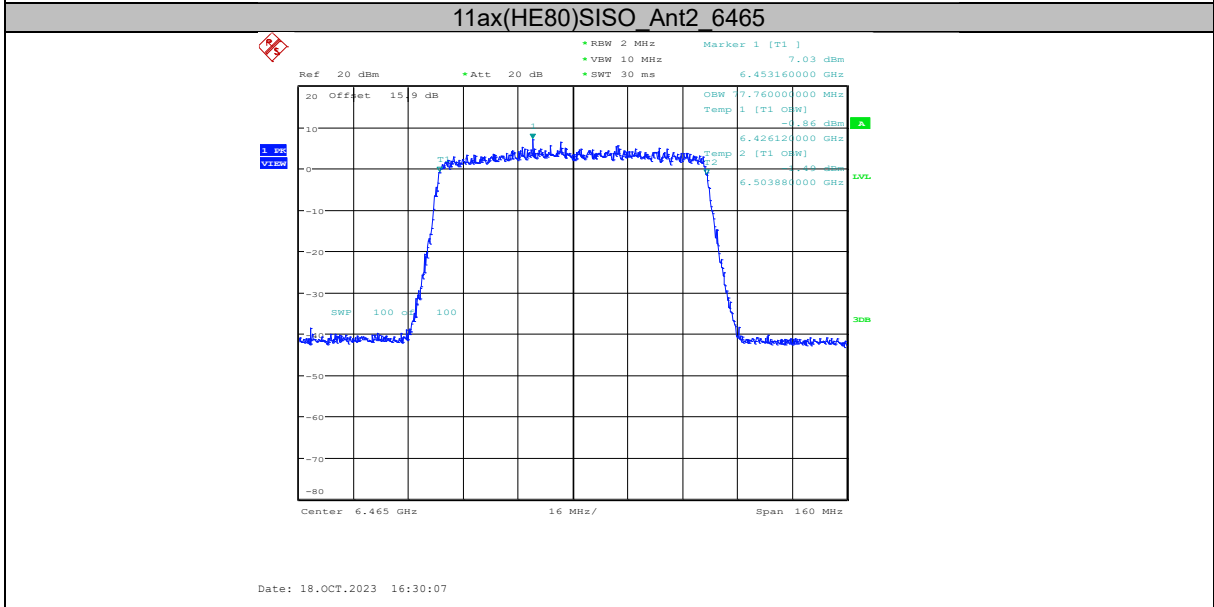

Chongqing Academy of Information and Communication Technology

Address: No. 8, Yuma Road, Chayuan New City, Nan'an District, Chongqing, P. R. China, 401336
Tel: 0086-23-88069965   FAX: 0086-23-88608777