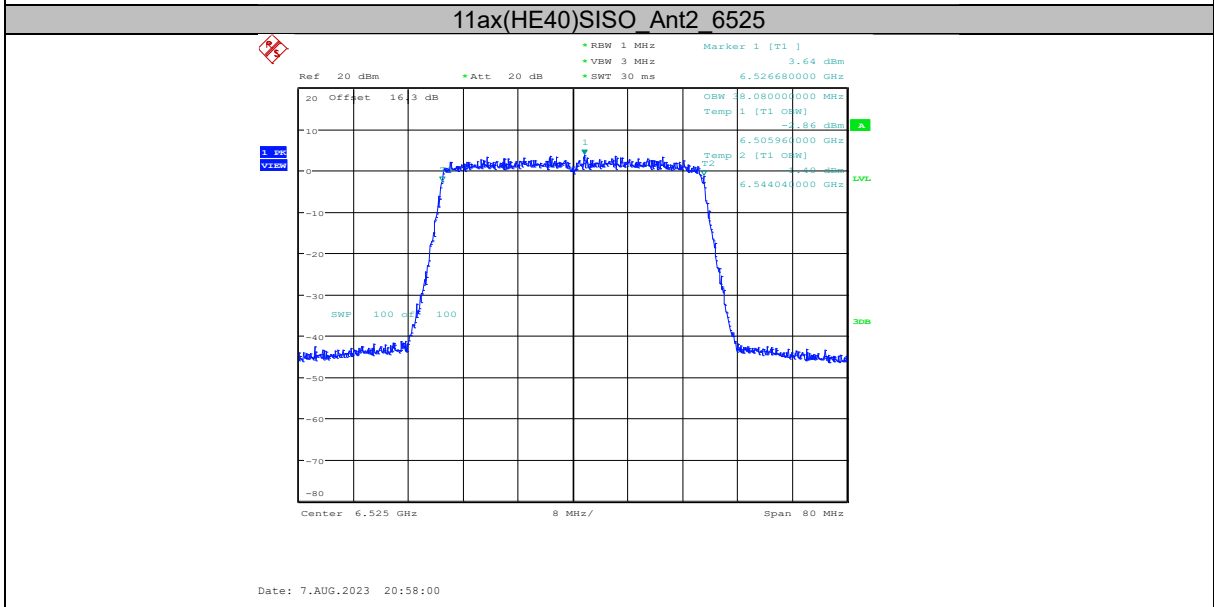

Chongqing Academy of Information and Communication Technology

Address: No. 8, Yuma Road, Chayuan New City, Nan'an District, Chongqing, P. R. China, 401336
Tel: 0086-23-88069965   FAX: 0086-23-88608777