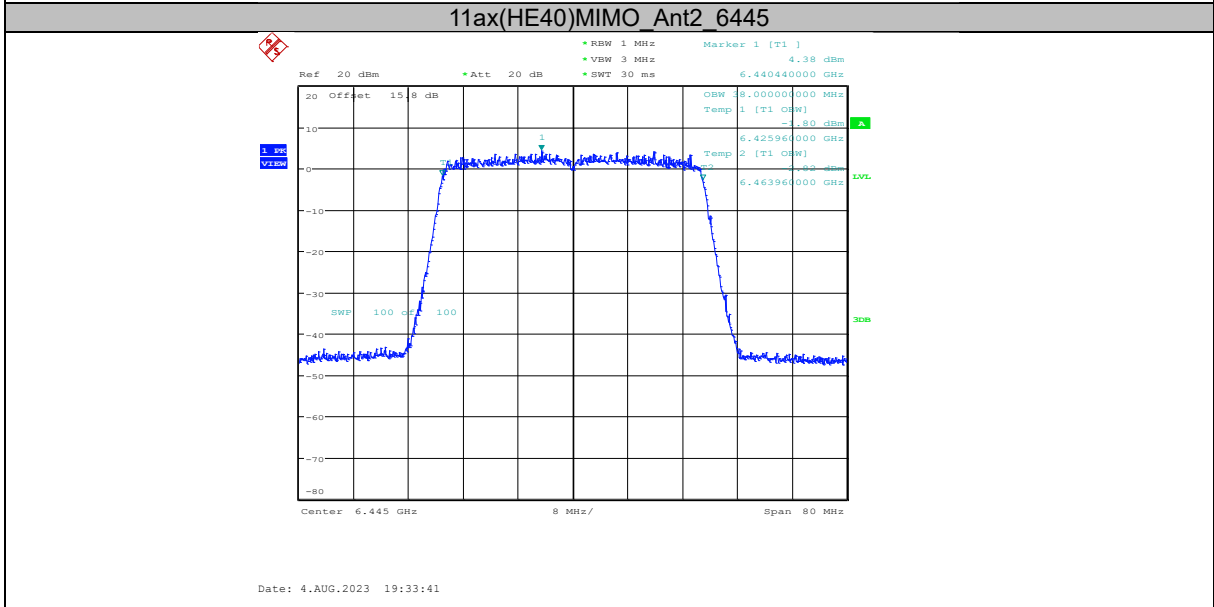

Chongqing Academy of Information and Communication Technology

Address: No. 8, Yuma Road, Chayuan New City, Nan'an District, Chongqing, P. R. China, 401336
Tel: 0086-23-88069965   FAX: 0086-23-88608777