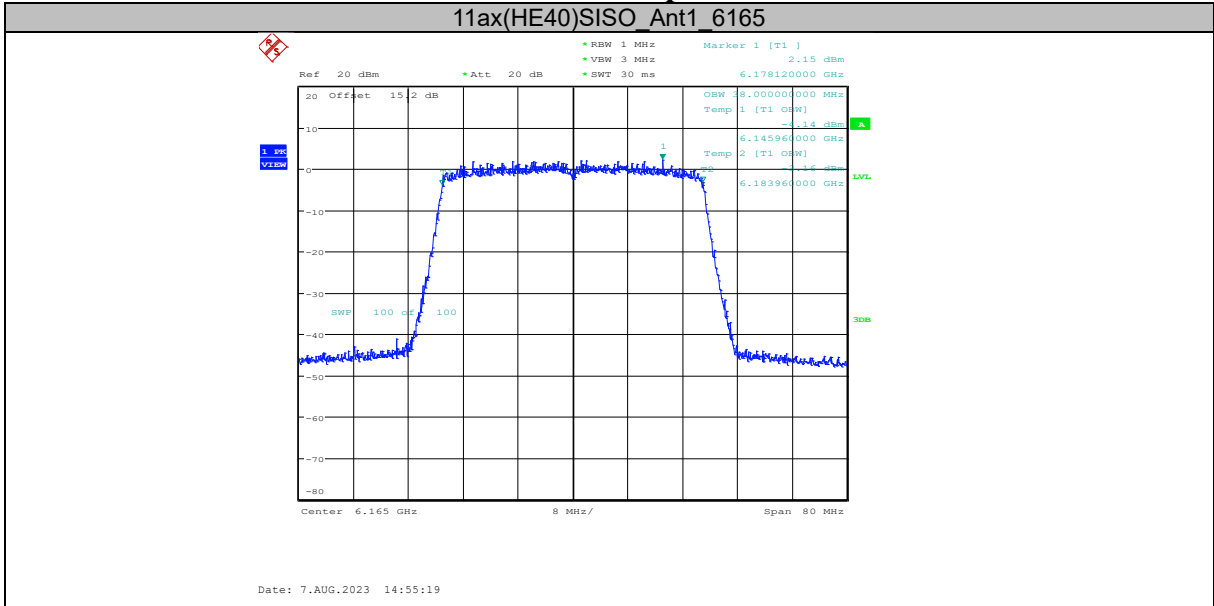

Chongqing Academy of Information and Communication Technology

Address: No. 8, Yuma Road, Chayuan New City, Nan'an District, Chongqing, P. R. China, 401336
Tel: 0086-23-88069965   FAX: 0086-23-88608777