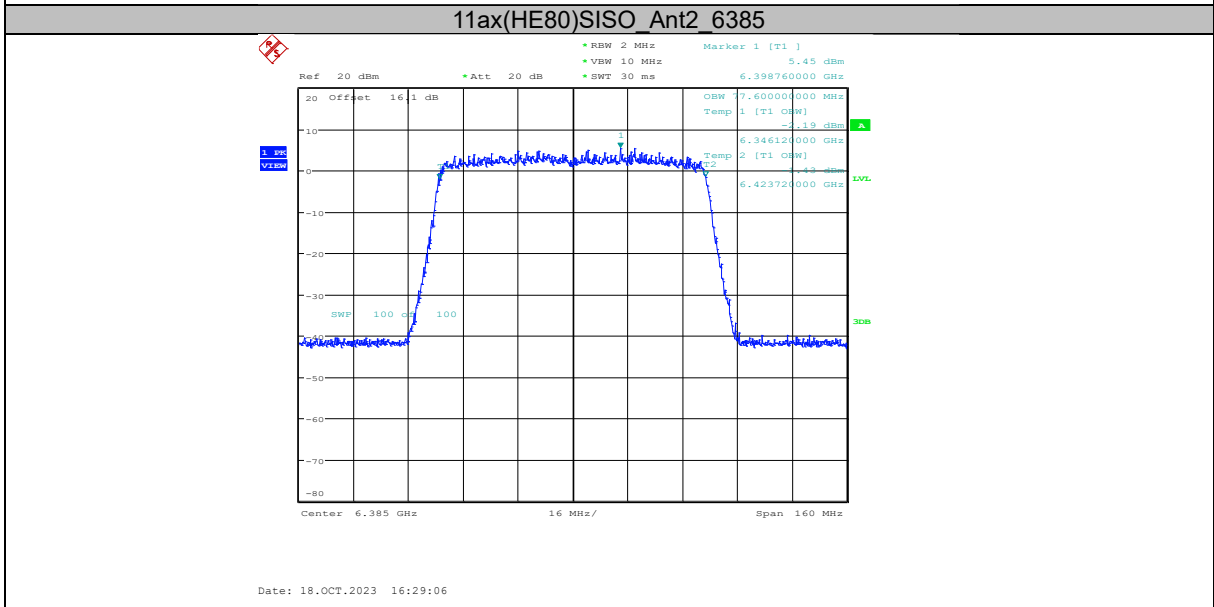

Chongqing Academy of Information and Communication Technology

Address: No. 8, Yuma Road, Chayuan New City, Nan'an District, Chongqing, P. R. China, 401336
Tel: 0086-23-88069965   FAX: 0086-23-88608777