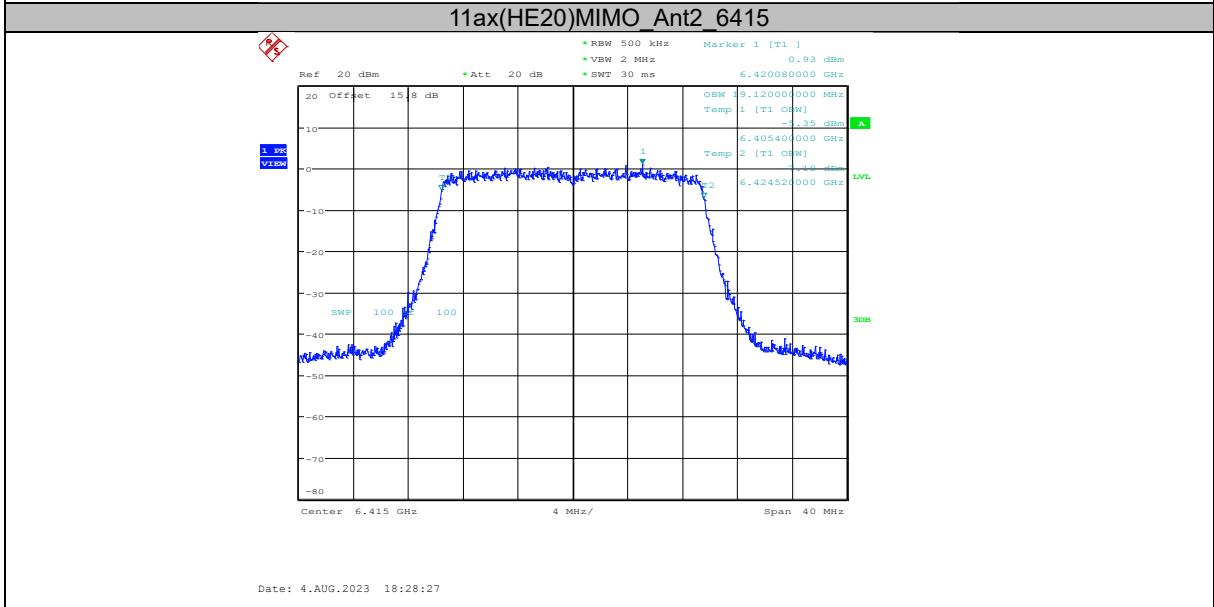

Chongqing Academy of Information and Communication Technology

Address: No. 8, Yuma Road, Chayuan New City, Nan'an District, Chongqing, P. R. China, 401336
Tel: 0086-23-88069965   FAX: 0086-23-88608777