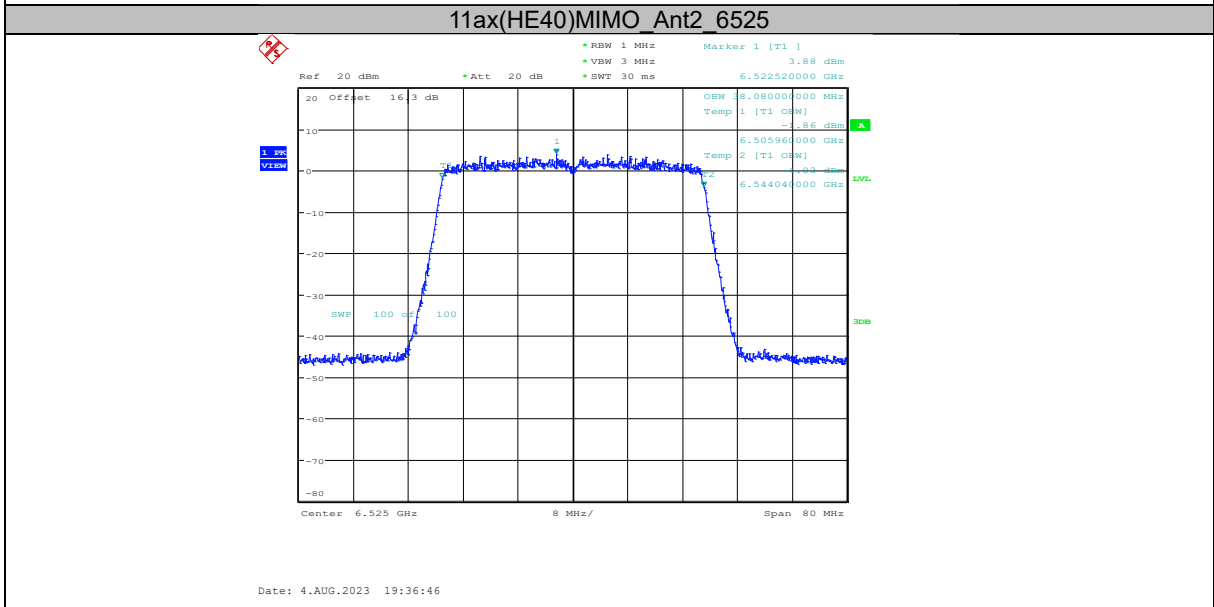

Chongqing Academy of Information and Communication Technology

Address: No. 8, Yuma Road, Chayuan New City, Nan'an District, Chongqing, P. R. China, 401336
Tel: 0086-23-88069965   FAX: 0086-23-88608777