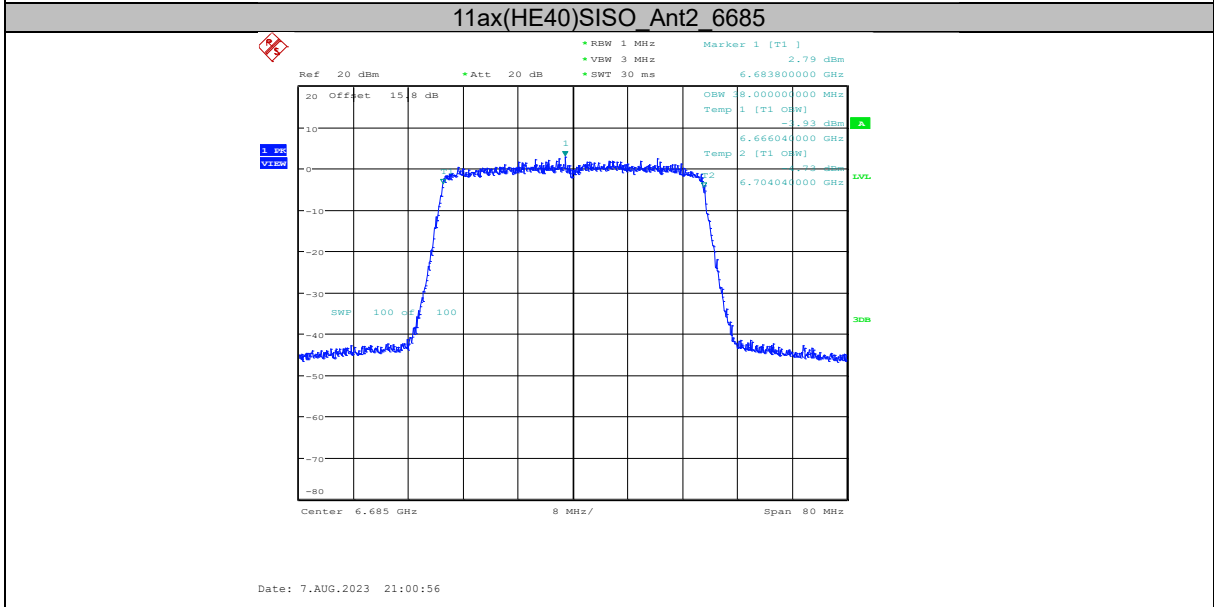

Chongqing Academy of Information and Communication Technology

Address: No. 8, Yuma Road, Chayuan New City, Nan'an District, Chongqing, P. R. China, 401336
Tel: 0086-23-88069965 FAX: 0086-23-88608777