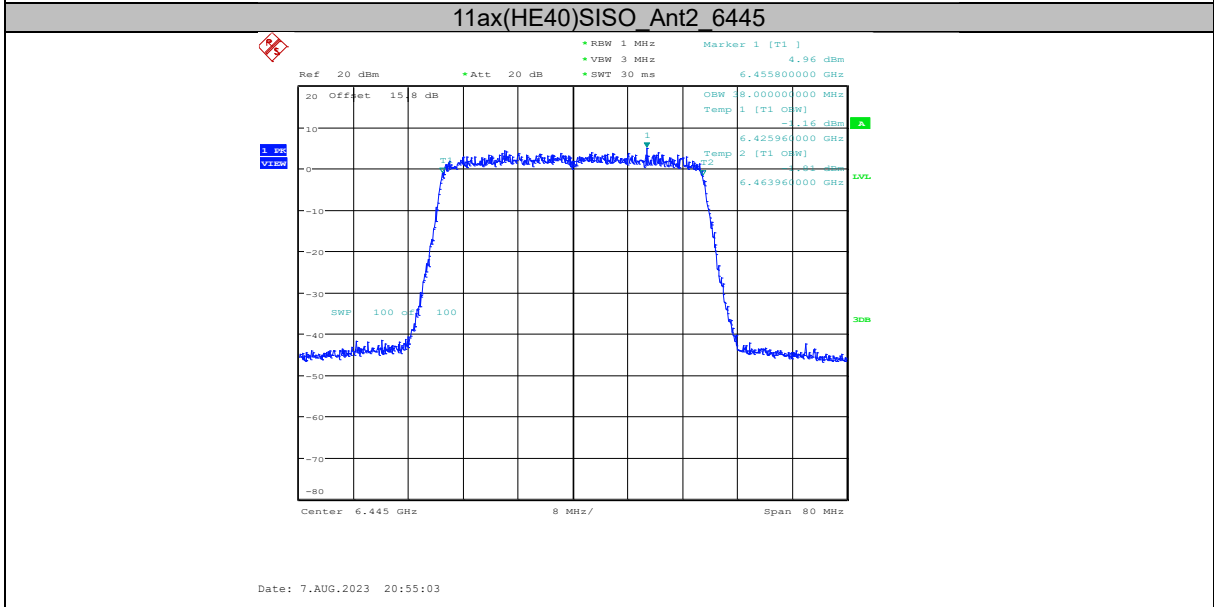

Chongqing Academy of Information and Communication Technology

Address: No. 8, Yuma Road, Chayuan New City, Nan'an District, Chongqing, P. R. China, 401336
Tel: 0086-23-88069965   FAX: 0086-23-88608777