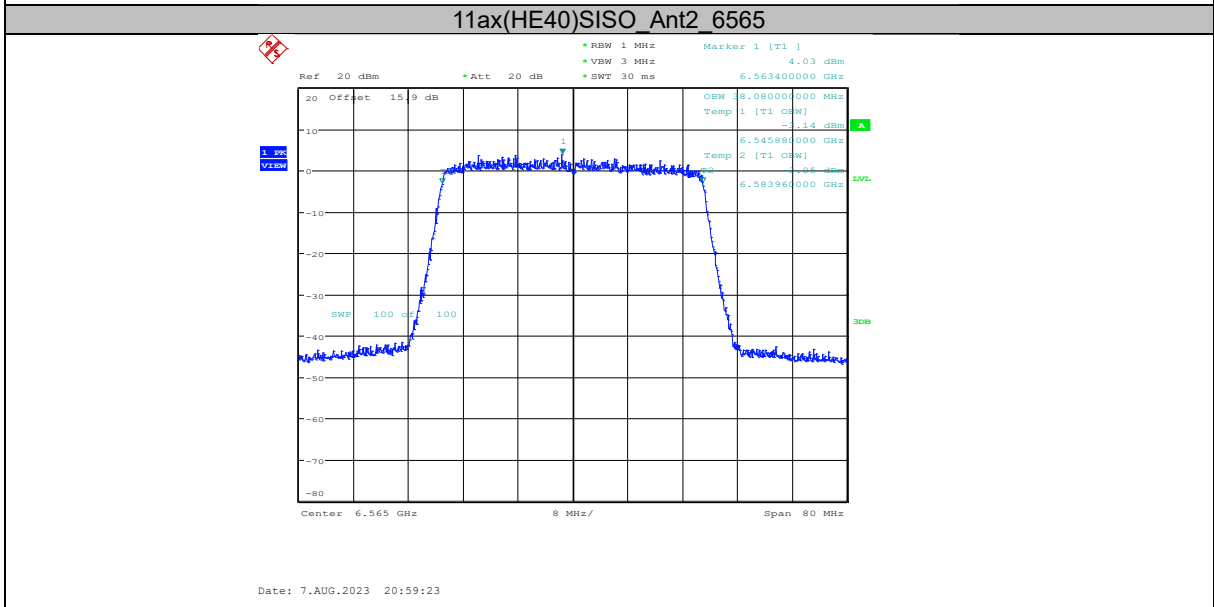

Chongqing Academy of Information and Communication Technology

Address: No. 8, Yuma Road, Chayuan New City, Nan'an District, Chongqing, P. R. China, 401336
Tel: 0086-23-88069965   FAX: 0086-23-88608777