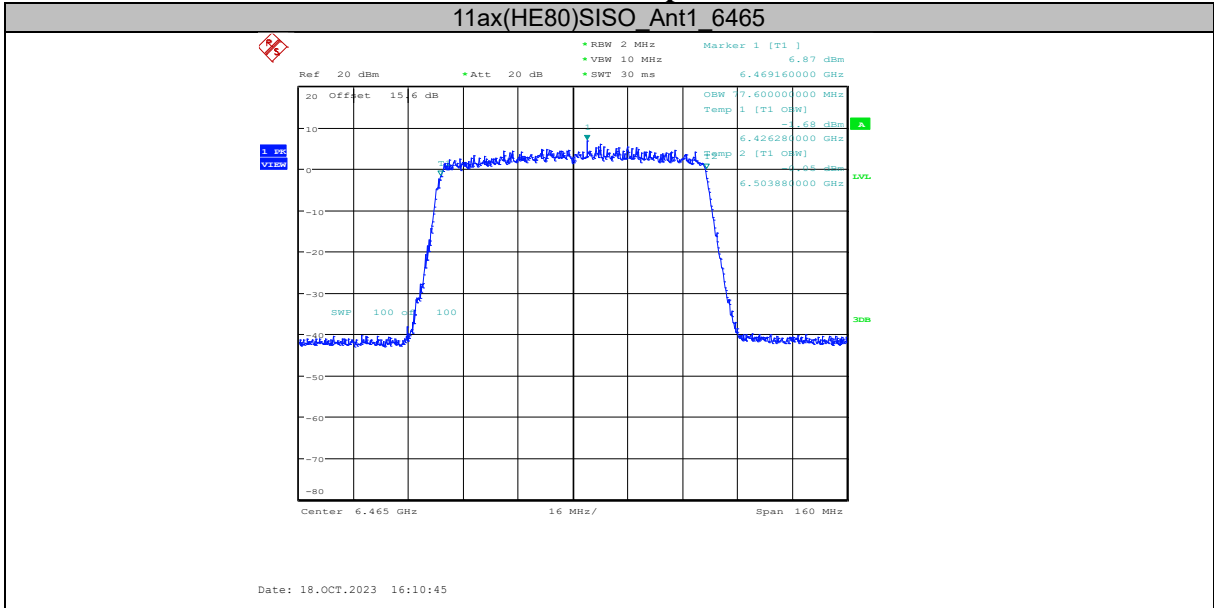

Chongqing Academy of Information and Communication Technology

Address: No. 8, Yuma Road, Chayuan New City, Nan'an District, Chongqing, P. R. China, 401336
Tel: 0086-23-88069965   FAX: 0086-23-88608777