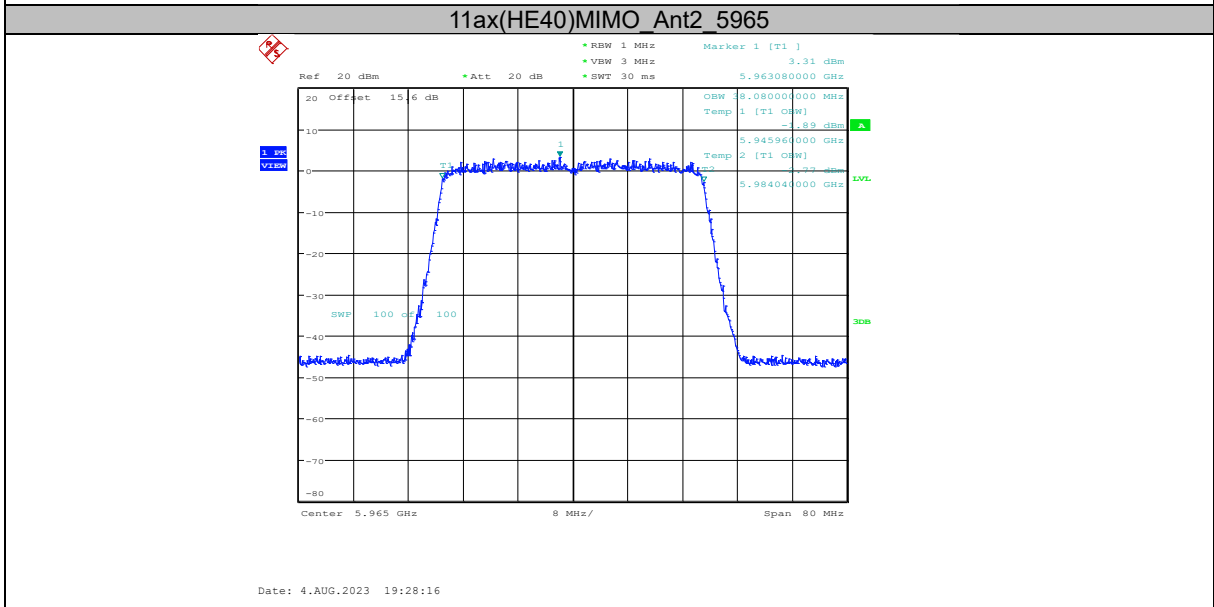

Chongqing Academy of Information and Communication Technology

Address: No. 8, Yuma Road, Chayuan New City, Nan'an District, Chongqing, P. R. China, 401336
Tel: 0086-23-88069965   FAX: 0086-23-88608777