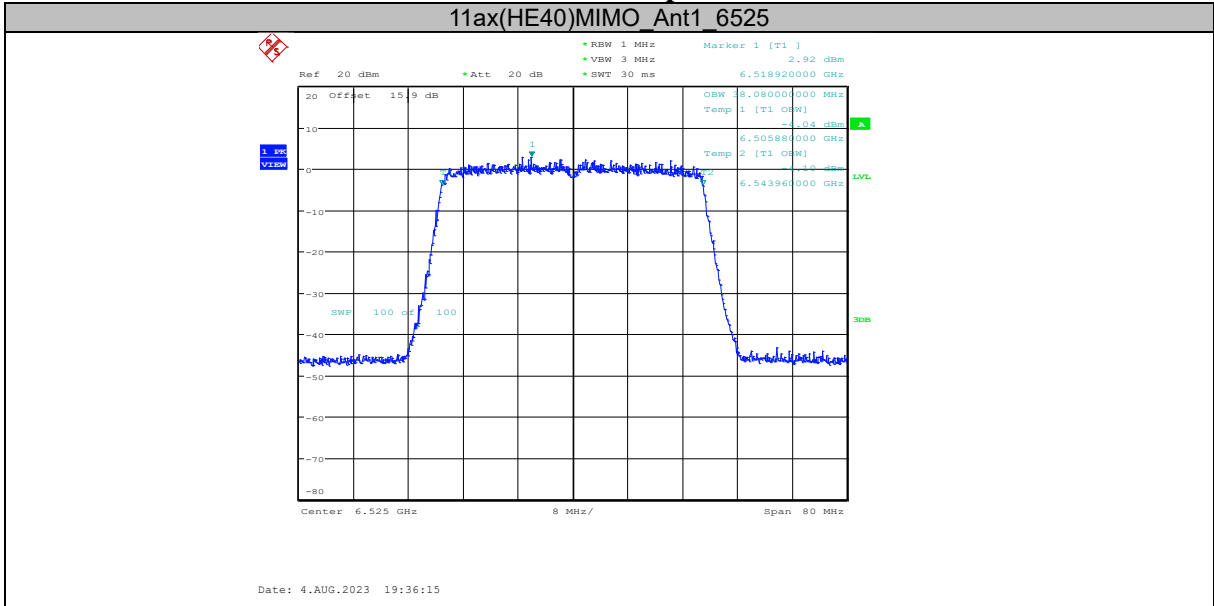

Chongqing Academy of Information and Communication Technology

Address: No. 8, Yuma Road, Chayuan New City, Nan'an District, Chongqing, P. R. China, 401336
Tel: 0086-23-88069965   FAX: 0086-23-88608777