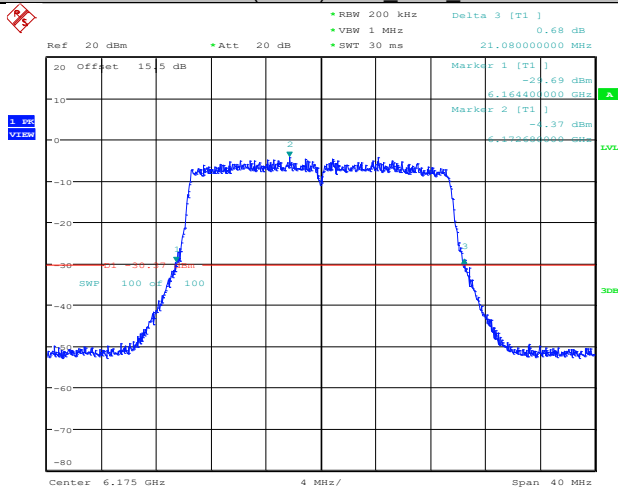

11ax(HE20)SISO Ant1 6175

Date: 7.AUG.2023 12:23:38

11ax(HE20)SISO Ant2 6175

Date: 7.AUG.2023 20:21:27