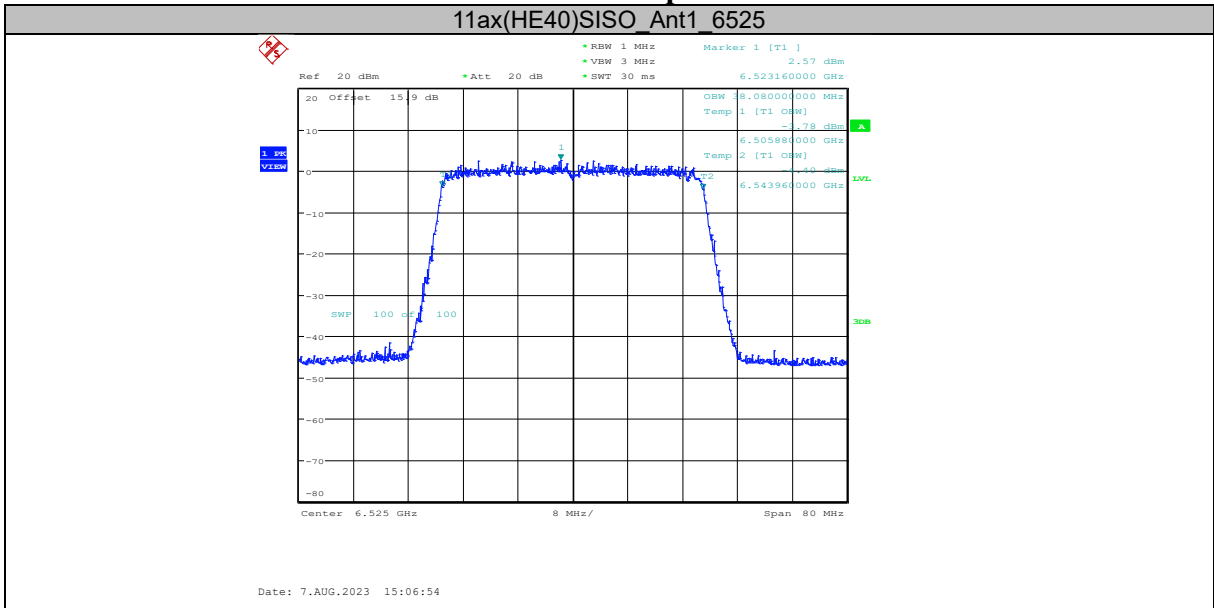

Chongqing Academy of Information and Communication Technology

Address: No. 8, Yuma Road, Chayuan New City, Nan'an District, Chongqing, P. R. China, 401336
Tel: 0086-23-88069965   FAX: 0086-23-88608777