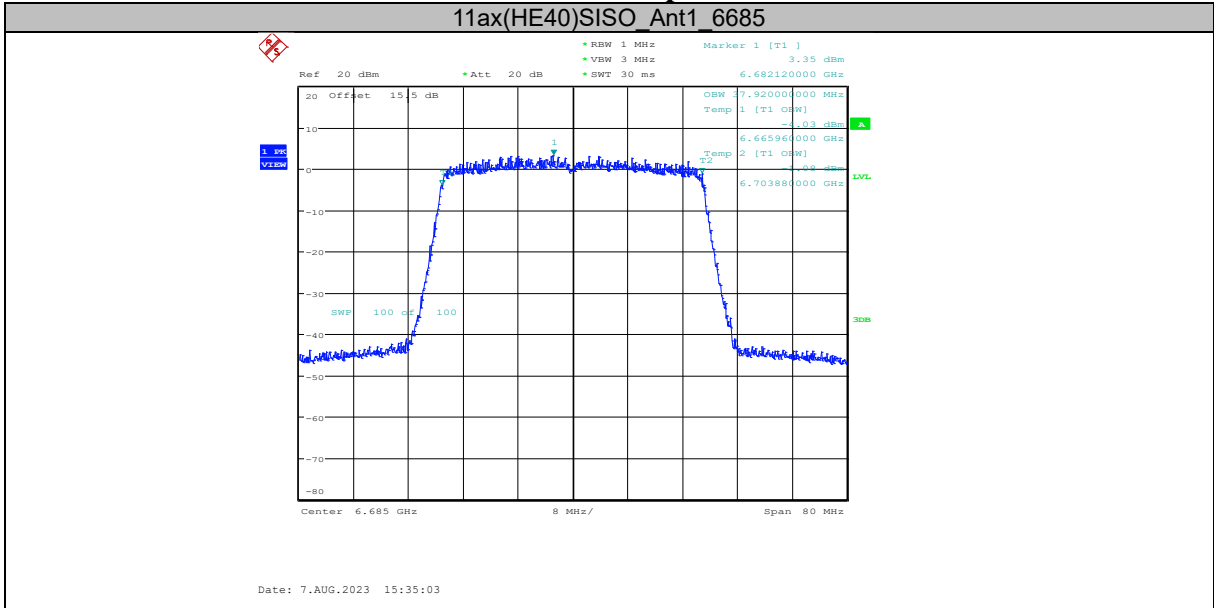

Chongqing Academy of Information and Communication Technology

Address: No. 8, Yuma Road, Chayuan New City, Nan'an District, Chongqing, P. R. China, 401336
Tel: 0086-23-88069965 FAX: 0086-23-88608777