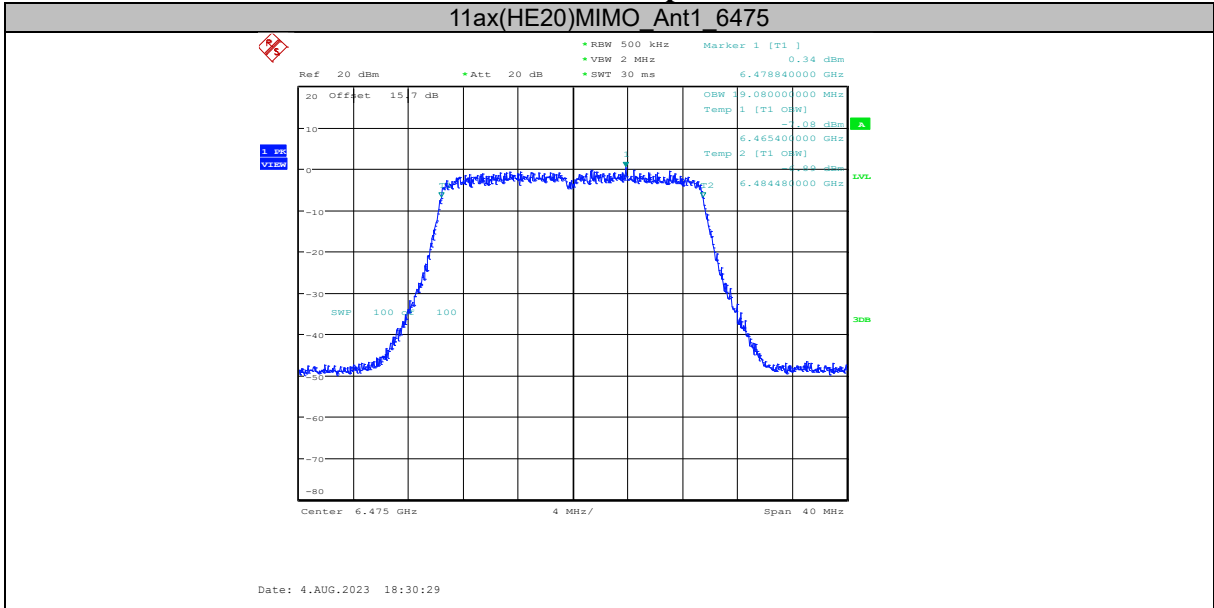

Chongqing Academy of Information and Communication Technology

Address: No. 8, Yuma Road, Chayuan New City, Nan'an District, Chongqing, P. R. China, 401336
Tel: 0086-23-88069965   FAX: 0086-23-88608777