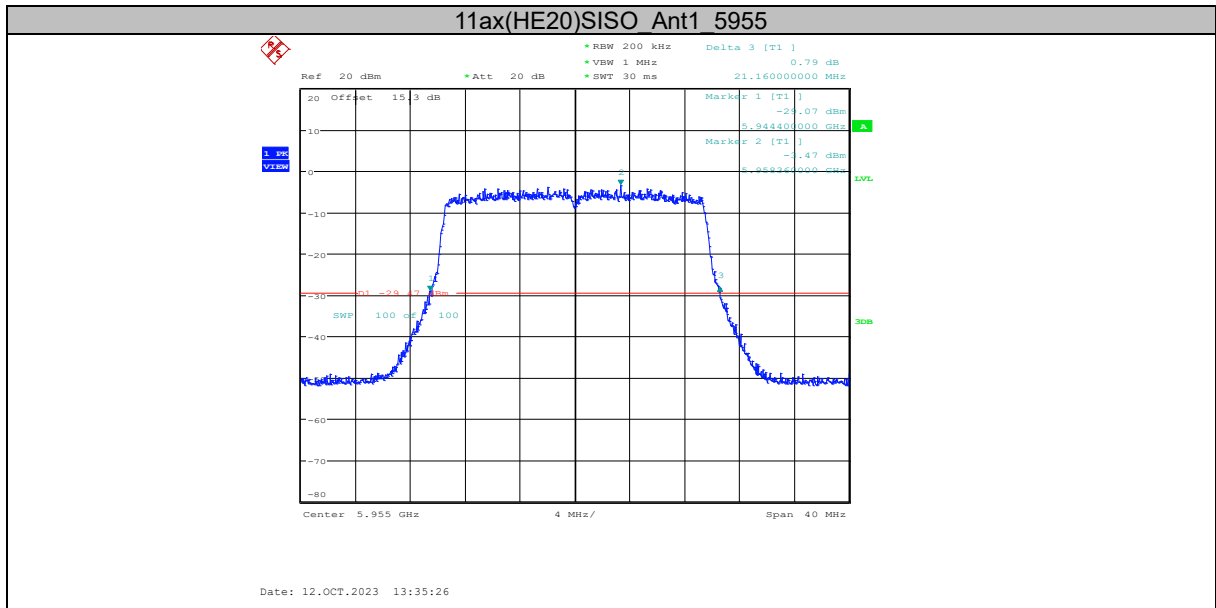

Report No.: I23W00036-WIFI 6E RF-FCC

26dB Bandwidth

Chongqing Academy of Information and Communication Technology

Address: No. 8, Yuma Road, Chayuan New City, Nan'an District, Chongqing, P. R. China, 401336
Tel: 0086-23-88069965   FAX: 0086-23-88608777