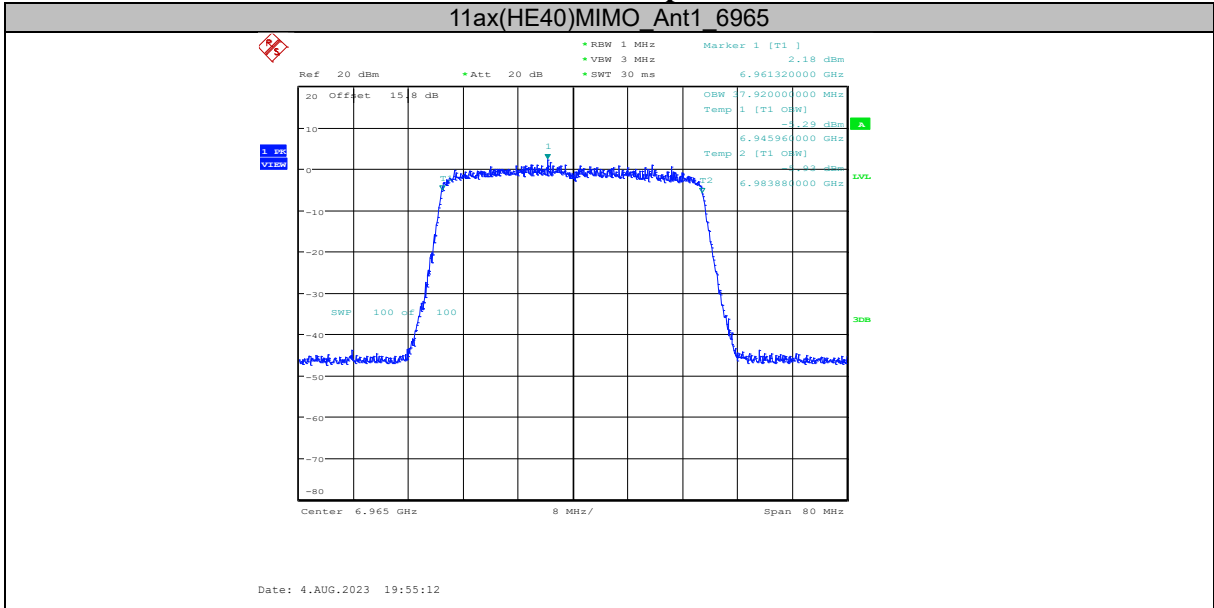

Chongqing Academy of Information and Communication Technology

Address: No. 8, Yuma Road, Chayuan New City, Nan'an District, Chongqing, P. R. China, 401336
Tel: 0086-23-88069965   FAX: 0086-23-88608777