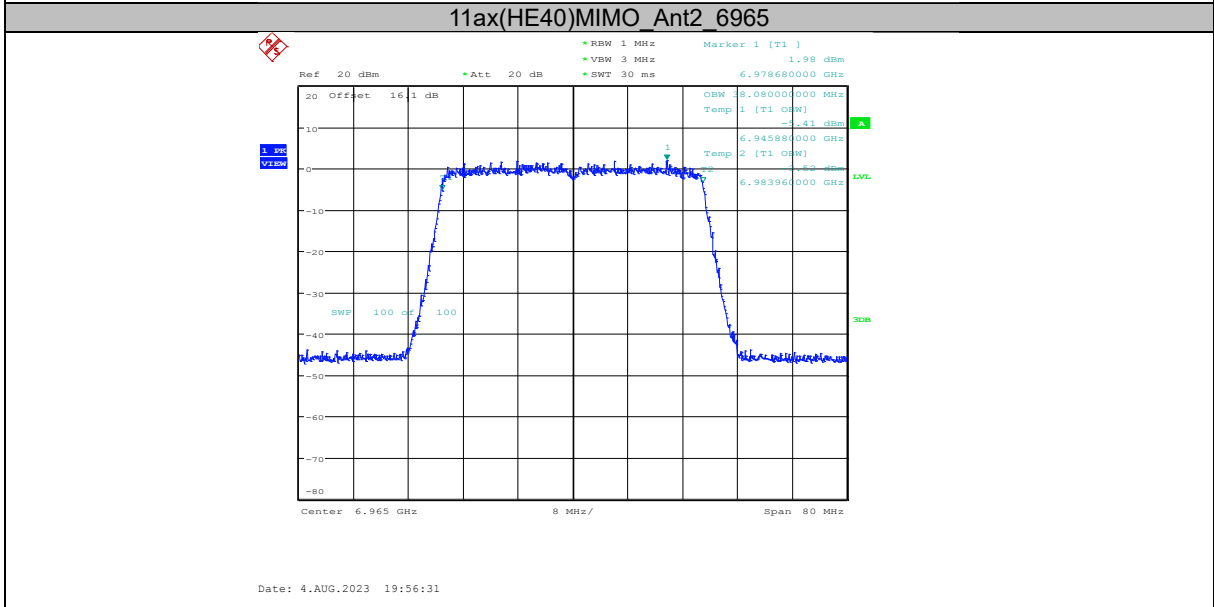

Chongqing Academy of Information and Communication Technology

Address: No. 8, Yuma Road, Chayuan New City, Nan'an District, Chongqing, P. R. China, 401336
Tel: 0086-23-88069965   FAX: 0086-23-88608777