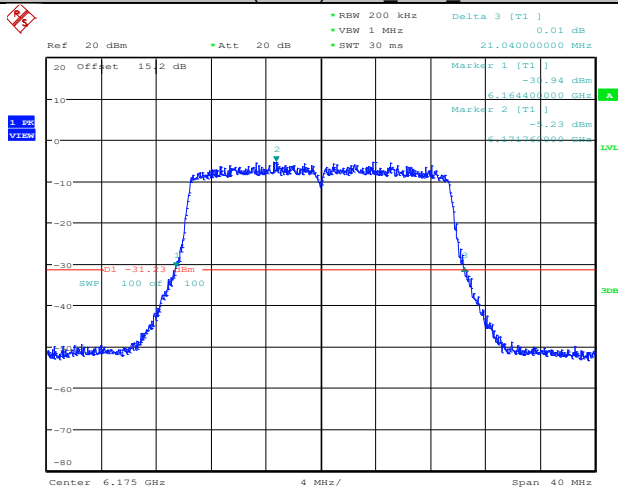

11ax(HE20)SISO Ant1 6175

Date: 7.AUG.2023 12:23:38

11ax(HE20)SISO Ant2 6175

Date: 7.AUG.2023 20:21:27