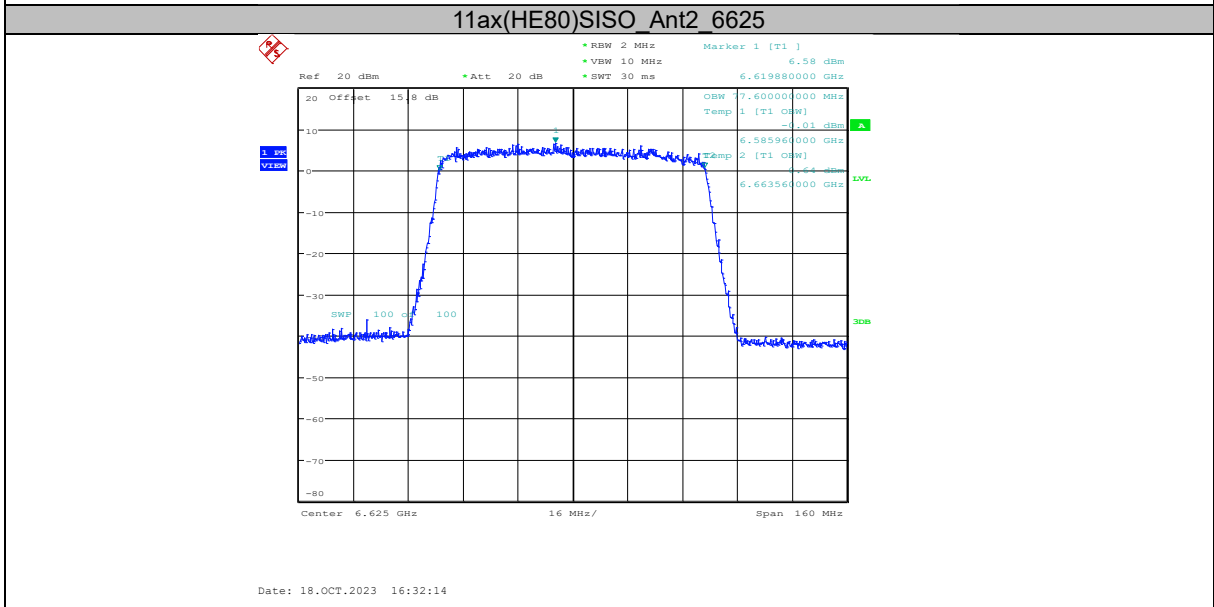

Chongqing Academy of Information and Communication Technology

Address: No. 8, Yuma Road, Chayuan New City, Nan'an District, Chongqing, P. R. China, 401336
Tel: 0086-23-88069965   FAX: 0086-23-88608777