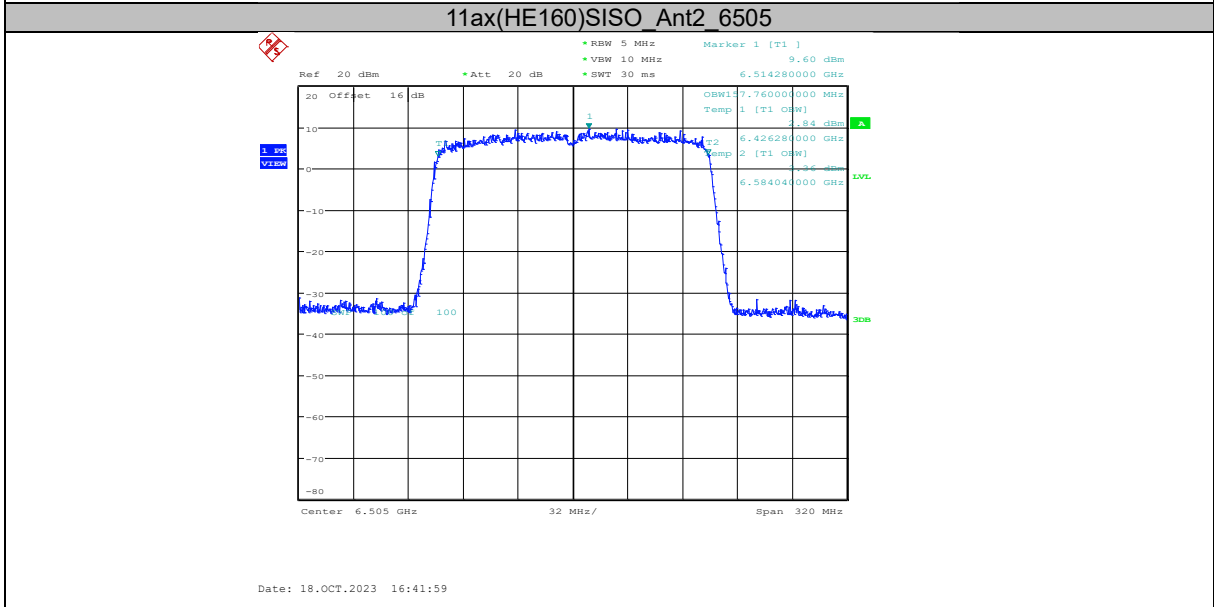

Chongqing Academy of Information and Communication Technology

Address: No. 8, Yuma Road, Chayuan New City, Nan'an District, Chongqing, P. R. China, 401336
Tel: 0086-23-88069965   FAX: 0086-23-88608777