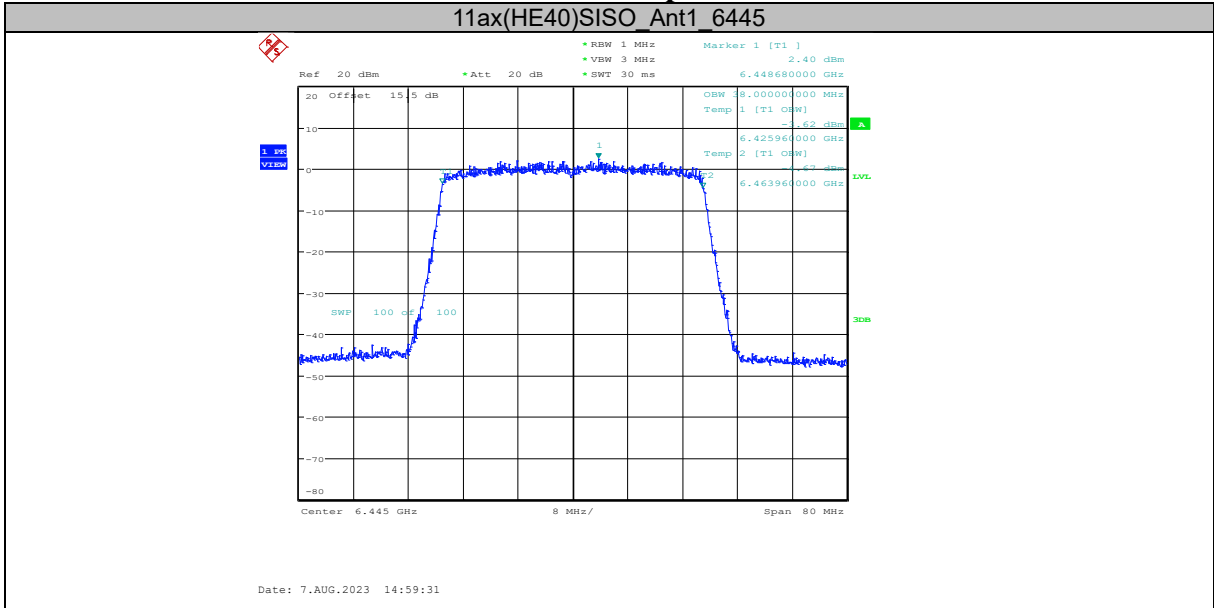

Chongqing Academy of Information and Communication Technology

Address: No. 8, Yuma Road, Chayuan New City, Nan'an District, Chongqing, P. R. China, 401336
Tel: 0086-23-88069965   FAX: 0086-23-88608777