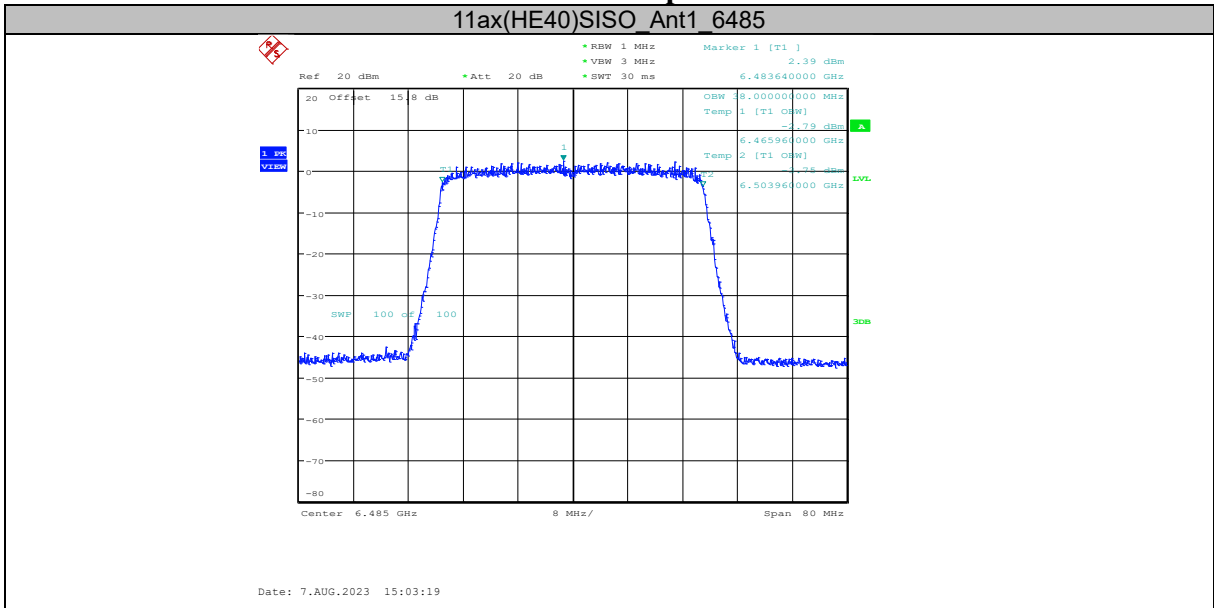

Chongqing Academy of Information and Communication Technology

Address: No. 8, Yuma Road, Chayuan New City, Nan'an District, Chongqing, P. R. China, 401336
Tel: 0086-23-88069965   FAX: 0086-23-88608777