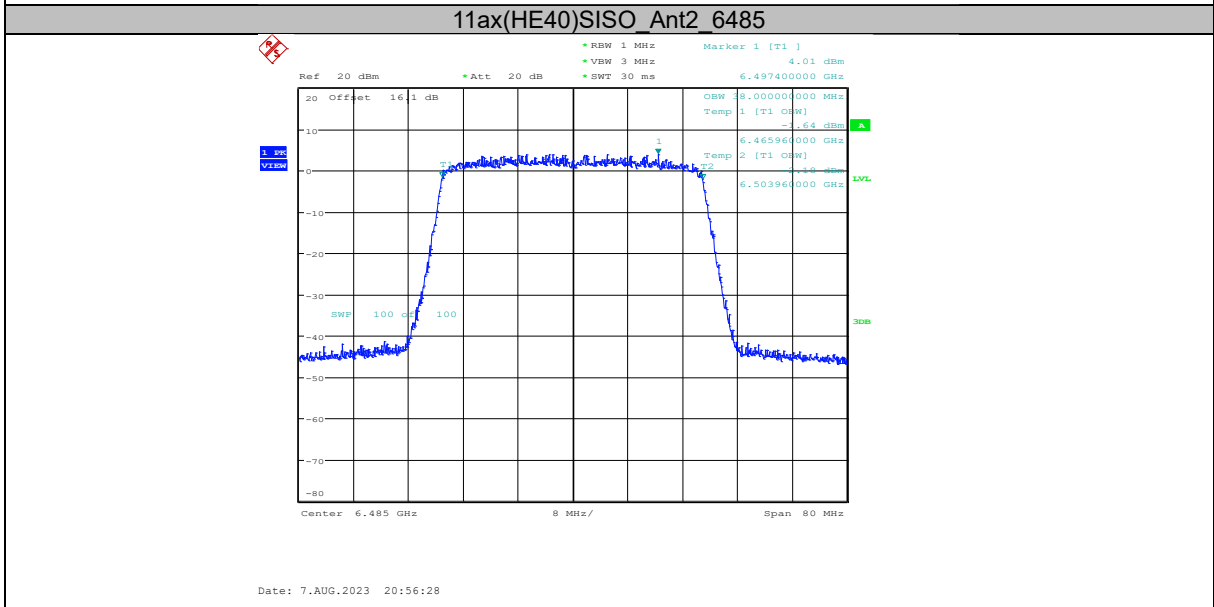

Chongqing Academy of Information and Communication Technology

Address: No. 8, Yuma Road, Chayuan New City, Nan'an District, Chongqing, P. R. China, 401336
Tel: 0086-23-88069965   FAX: 0086-23-88608777