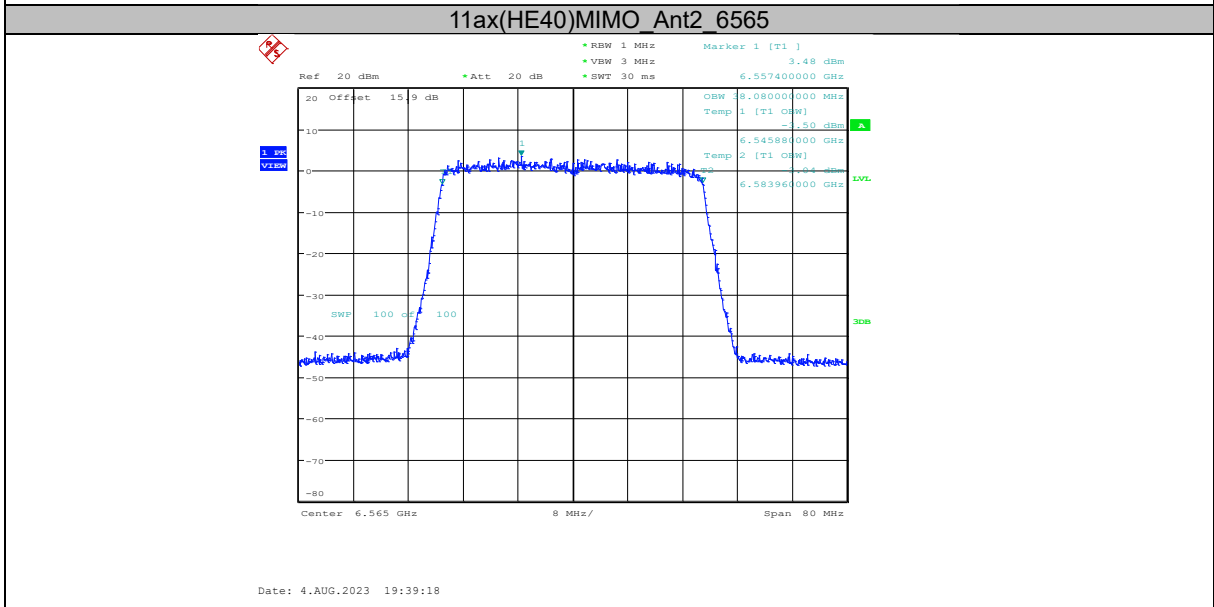

Chongqing Academy of Information and Communication Technology

Address: No. 8, Yuma Road, Chayuan New City, Nan'an District, Chongqing, P. R. China, 401336
Tel: 0086-23-88069965   FAX: 0086-23-88608777