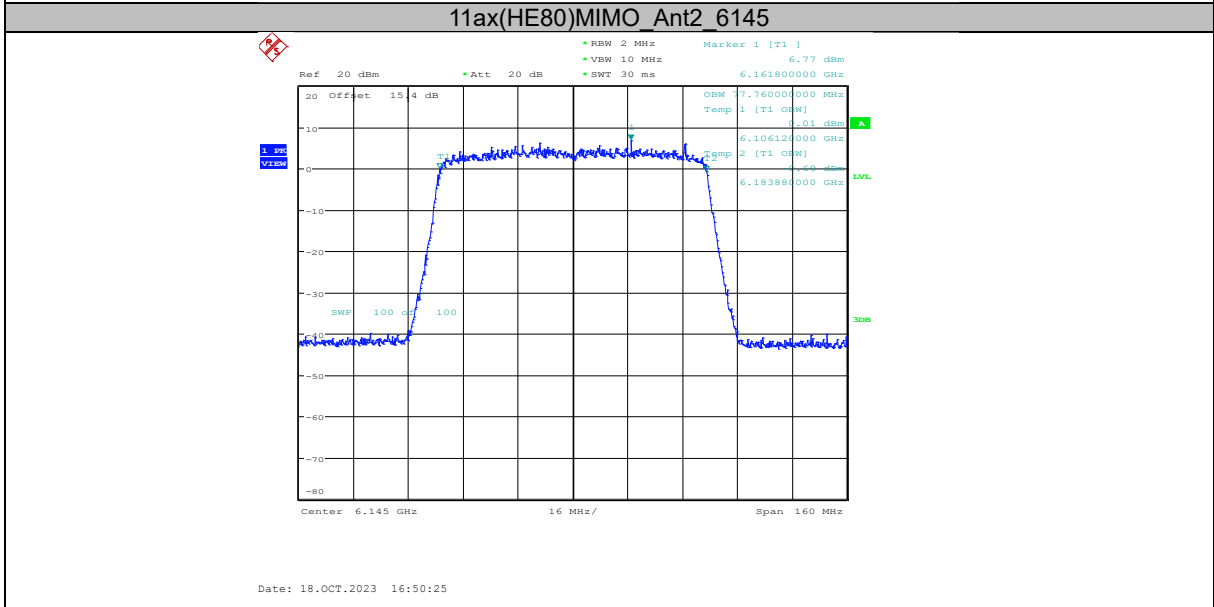

Chongqing Academy of Information and Communication Technology

Address: No. 8, Yuma Road, Chayuan New City, Nan'an District, Chongqing, P. R. China, 401336
Tel: 0086-23-88069965   FAX: 0086-23-88608777