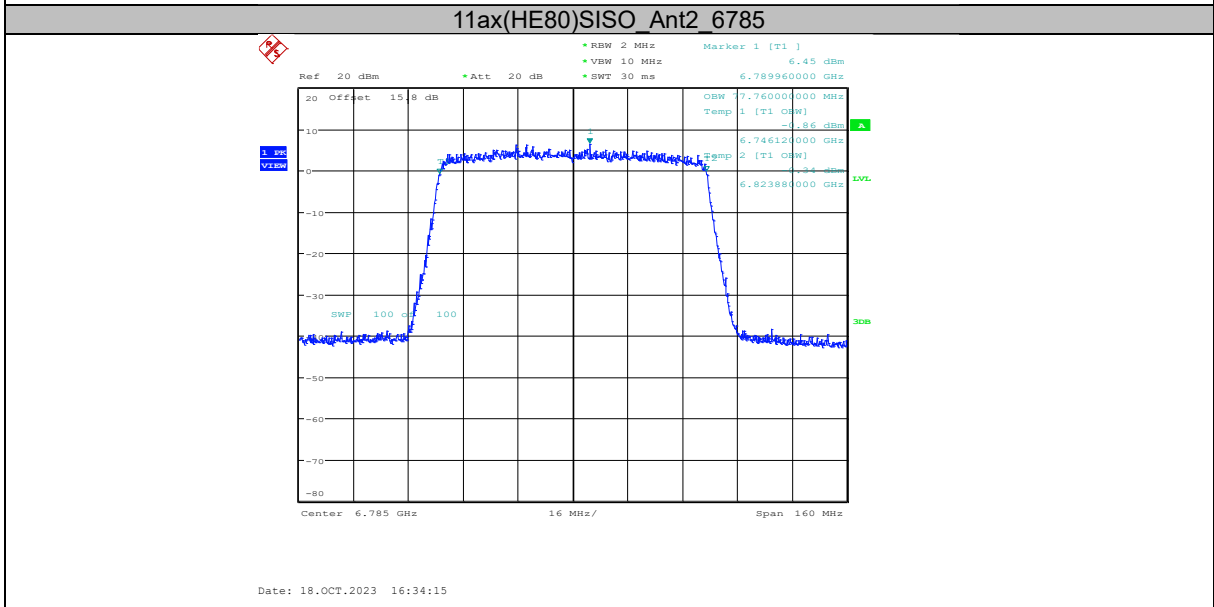

Chongqing Academy of Information and Communication Technology

Address: No. 8, Yuma Road, Chayuan New City, Nan'an District, Chongqing, P. R. China, 401336
Tel: 0086-23-88069965   FAX: 0086-23-88608777