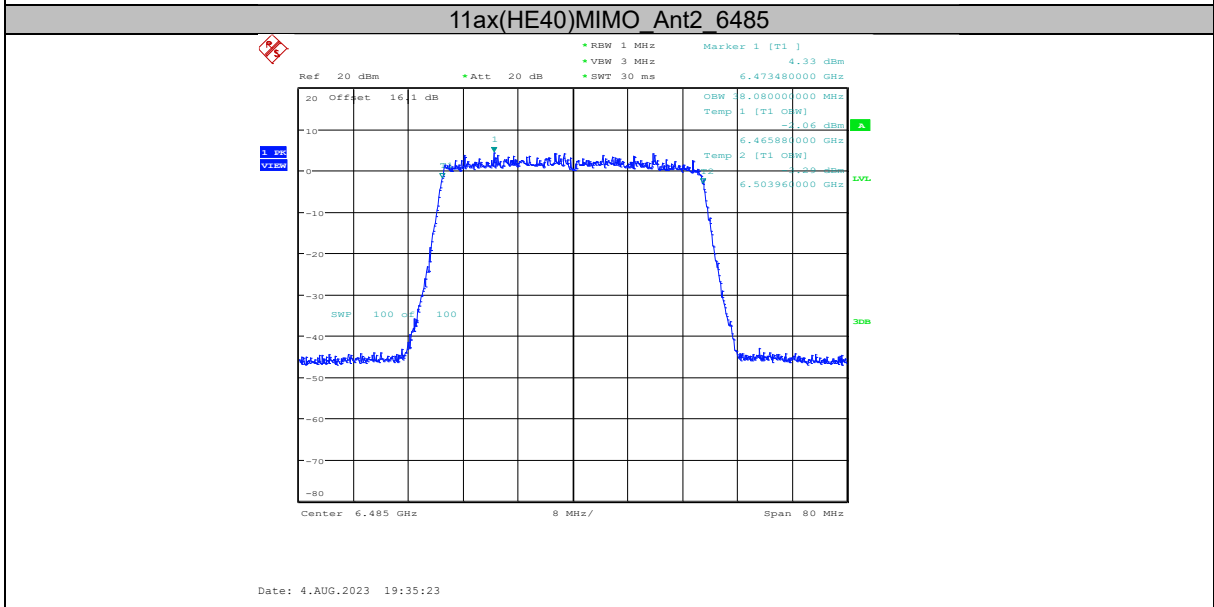

Chongqing Academy of Information and Communication Technology

Address: No. 8, Yuma Road, Chayuan New City, Nan'an District, Chongqing, P. R. China, 401336
Tel: 0086-23-88069965   FAX: 0086-23-88608777