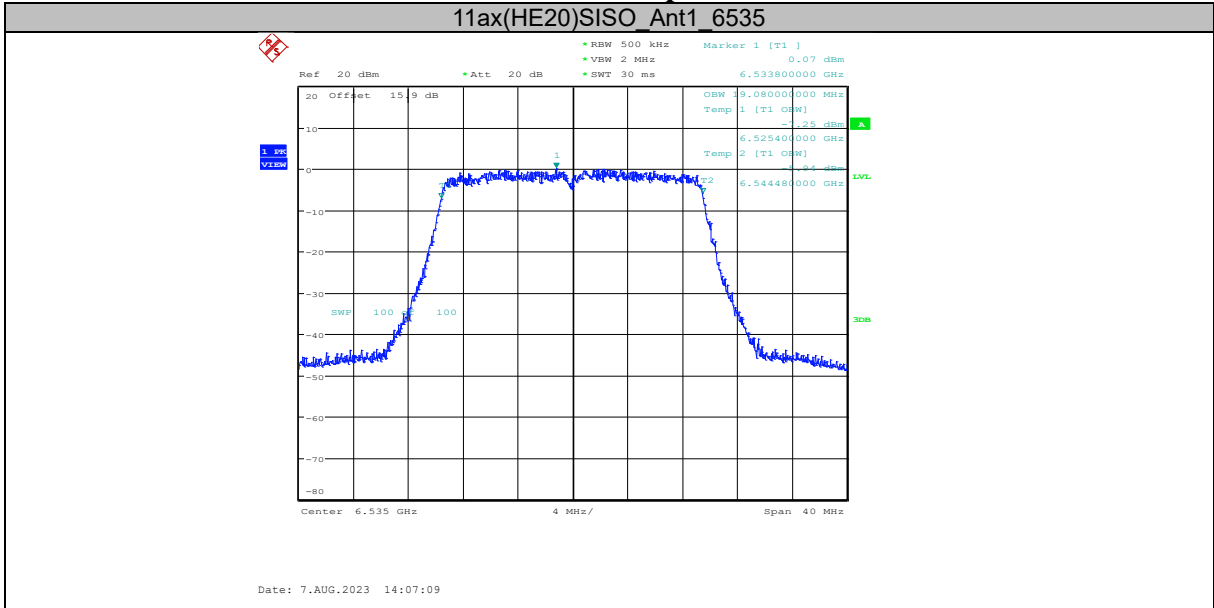

Chongqing Academy of Information and Communication Technology

Address: No. 8, Yuma Road, Chayuan New City, Nan'an District, Chongqing, P. R. China, 401336
Tel: 0086-23-88069965   FAX: 0086-23-88608777