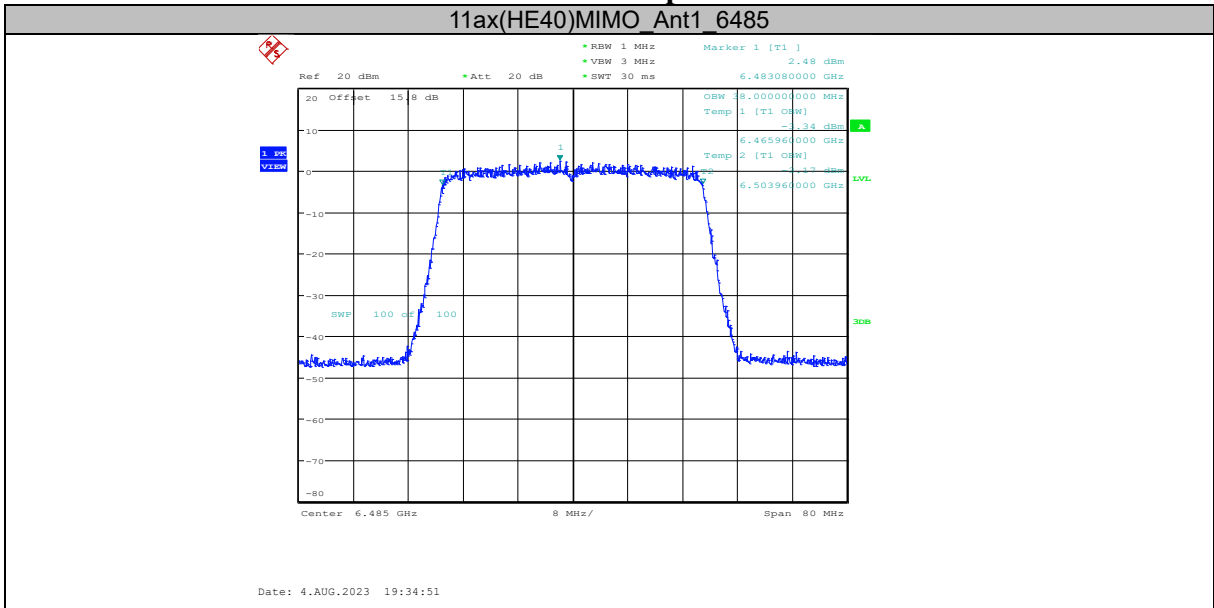

Chongqing Academy of Information and Communication Technology

Address: No. 8, Yuma Road, Chayuan New City, Nan'an District, Chongqing, P. R. China, 401336
Tel: 0086-23-88069965   FAX: 0086-23-88608777