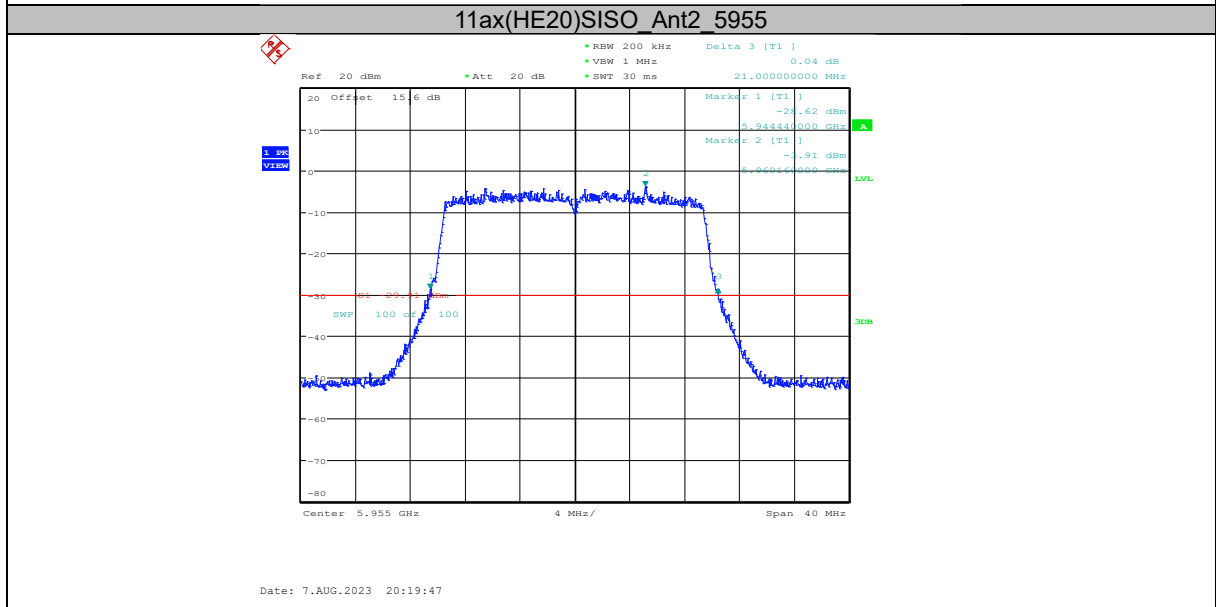

Report No.: I23W00036-WIFI 6E RF-FCC

26dB Bandwidth

Chongqing Academy of Information and Communication Technology

Address: No. 8, Yuma Road, Chayuan New City, Nan'an District, Chongqing, P. R. China, 401336
Tel: 0086-23-88069965   FAX: 0086-23-88608777