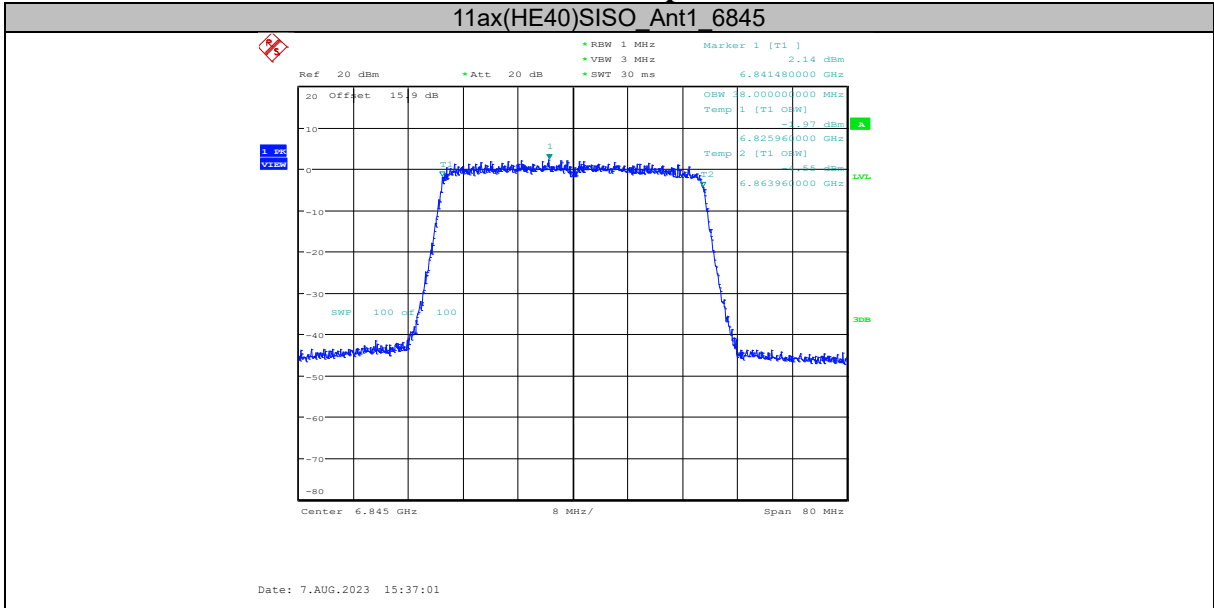

Chongqing Academy of Information and Communication Technology

Address: No. 8, Yuma Road, Chayuan New City, Nan'an District, Chongqing, P. R. China, 401336
Tel: 0086-23-88069965   FAX: 0086-23-88608777