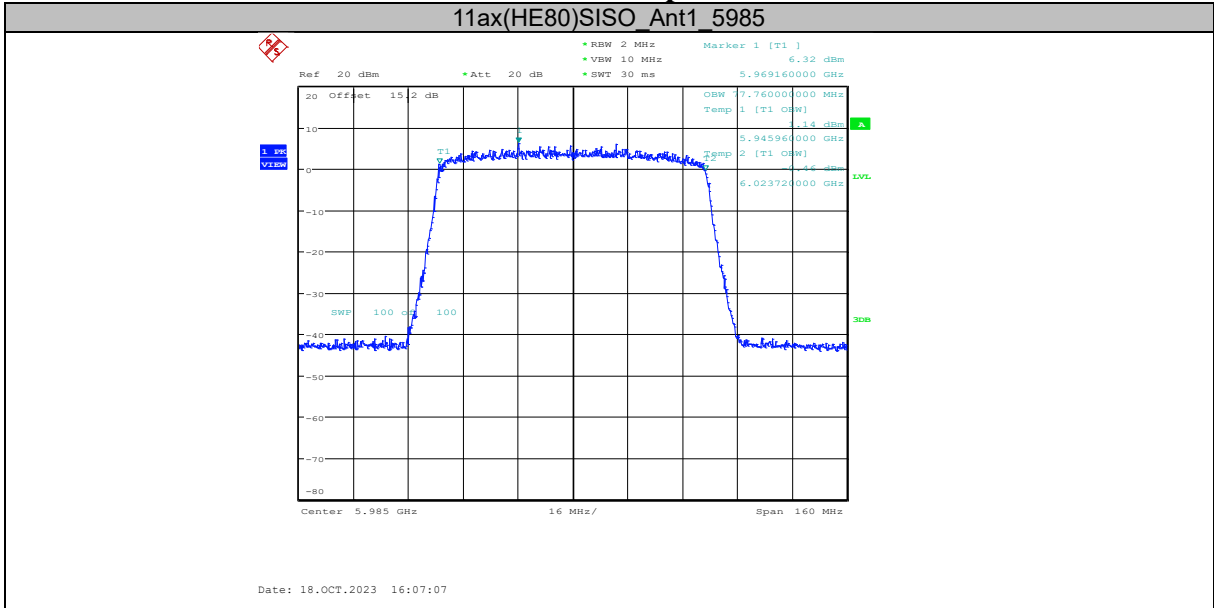

Chongqing Academy of Information and Communication Technology

Address: No. 8, Yuma Road, Chayuan New City, Nan'an District, Chongqing, P. R. China, 401336
Tel: 0086-23-88069965   FAX: 0086-23-88608777