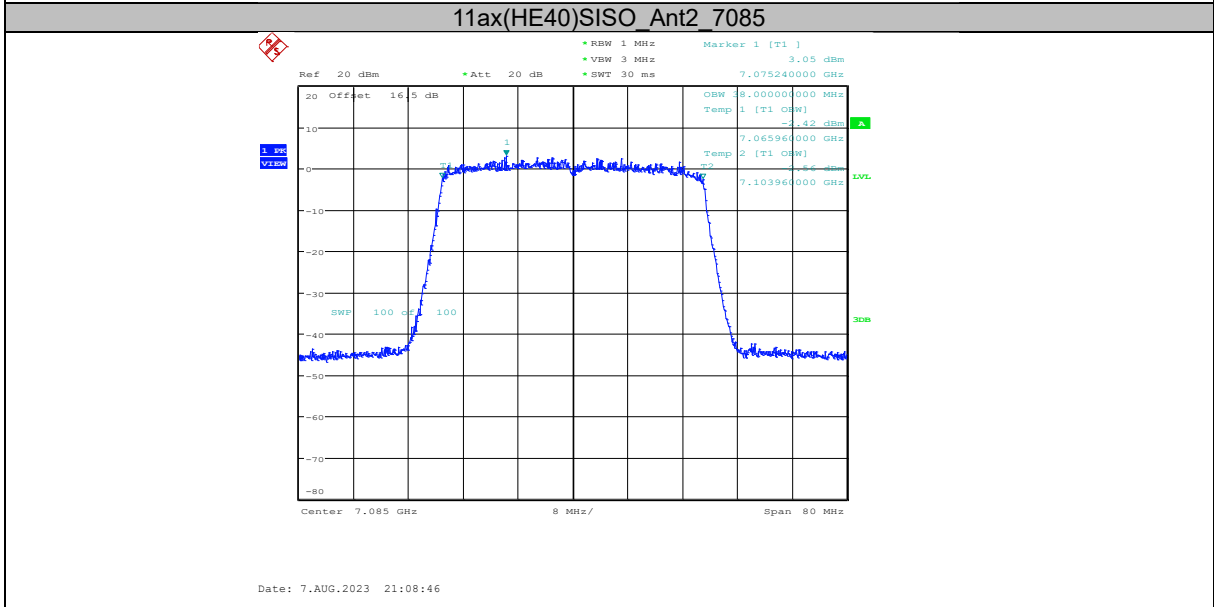

Chongqing Academy of Information and Communication Technology

Address: No. 8, Yuma Road, Chayuan New City, Nan'an District, Chongqing, P. R. China, 401336
Tel: 0086-23-88069965   FAX: 0086-23-88608777