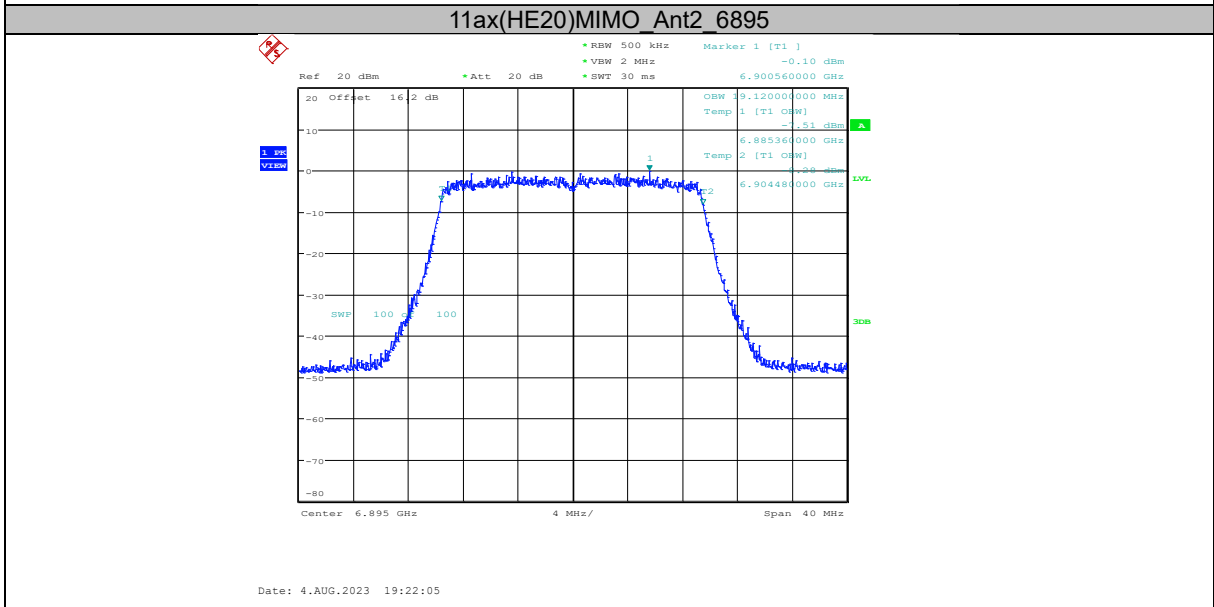

Chongqing Academy of Information and Communication Technology

Address: No. 8, Yuma Road, Chayuan New City, Nan'an District, Chongqing, P. R. China, 401336
Tel: 0086-23-88069965 FAX: 0086-23-88608777