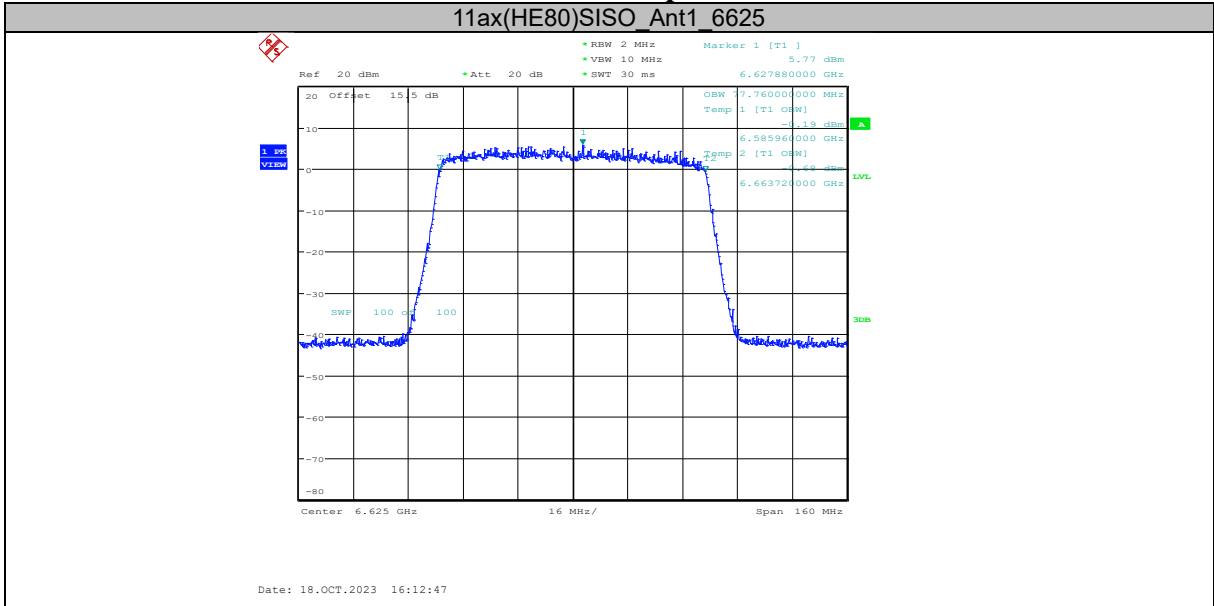

Chongqing Academy of Information and Communication Technology

Address: No. 8, Yuma Road, Chayuan New City, Nan'an District, Chongqing, P. R. China, 401336
Tel: 0086-23-88069965   FAX: 0086-23-88608777