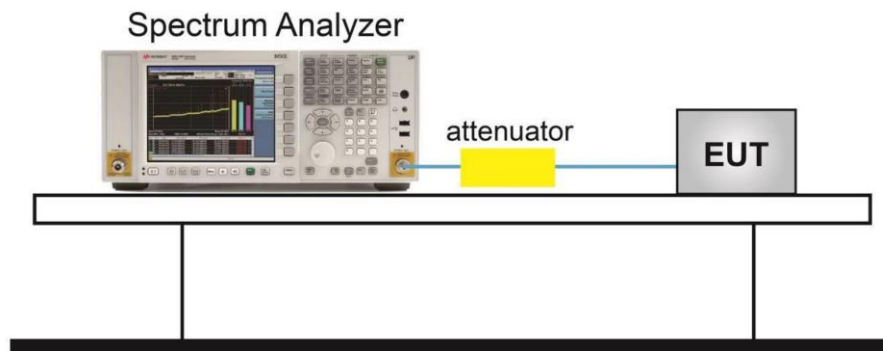

Test setup:

Measurement Results:

Occupied Bandwidth:

TestMode	Antenna	Frequency[MHz]	OCB [MHz]	FL[MHz]	FH[MHz]
11ax(HE20)SISO	Ant1	5955	19.08	5935.2000	5974.8000
	Ant2	5955	19.08	5945.4000	5964.4800
	Ant1	6175	19.08	6165.4000	6184.4800
	Ant2	6175	19.08	6165.4000	6184.4800
	Ant1	6415	19.08	6405.4000	6424.4800
	Ant2	6415	19.08	6405.4000	6424.4800
	Ant1	6435	19.08	6425.4000	6444.4800
	Ant2	6435	19.04	6425.4400	6444.4800
	Ant1	6475	19.08	6465.4000	6484.4800
	Ant2	6475	19.04	6465.4800	6484.5200
	Ant1	6515	19.08	6505.4000	6524.4800
	Ant2	6515	19.08	6505.4000	6524.4800
	Ant1	6535	19.08	6525.4000	6544.4800
	Ant2	6535	19.04	6525.4400	6544.4800
	Ant1	6695	19.12	6685.3600	6704.4800
	Ant2	6695	19.08	6685.4000	6704.4800
	Ant1	6855	19.08	6845.4000	6864.4800
	Ant2	6855	19.04	6845.4000	6864.4400
	Ant1	6875	19.08	6865.4000	6884.4800
	Ant2	6875	19.08	6865.4000	6884.4800
Ant1	6895	19.08	6885.4000	6904.4800	
Ant2	6895	19.08	6885.4000	6904.4800	
Ant1	6995	19.08	6985.4000	7004.4800	
Ant2	6995	19.08	6985.4000	7004.4800	
Ant1	7115	19.12	7105.4000	7124.5200	
Ant2	7115	19.04	7105.4400	7124.4800	
11ax(HE40)SISO	Ant1	5965	38	5945.9600	5983.9600
	Ant2	5965	38.08	5945.9600	5984.0400
	Ant1	6165	38	6145.9600	6183.9600
	Ant2	6165	38	6145.9600	6183.9600
	Ant1	6405	38	6385.9600	6423.9600
	Ant2	6405	37.92	6386.0400	6423.9600
	Ant1	6445	38	6425.9600	6463.9600
	Ant2	6445	38	6425.9600	6463.9600
	Ant1	6485	38	6465.9600	6503.9600
	Ant2	6485	38	6465.9600	6503.9600

Chongqing Academy of Information and Communication Technology

Address: No. 8, Yuma Road, Chayuan New City, Nan'an District, Chongqing, P. R. China, 401336
Tel: 0086-23-88069965 FAX: 0086-23-88608777