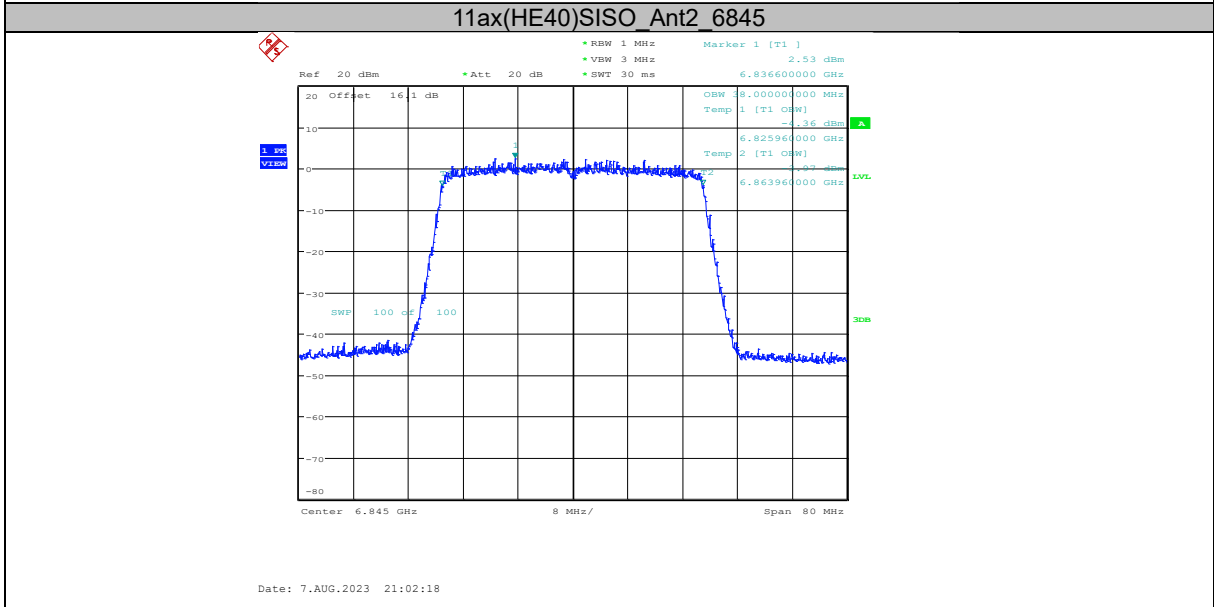

Chongqing Academy of Information and Communication Technology

Address: No. 8, Yuma Road, Chayuan New City, Nan'an District, Chongqing, P. R. China, 401336
Tel: 0086-23-88069965   FAX: 0086-23-88608777