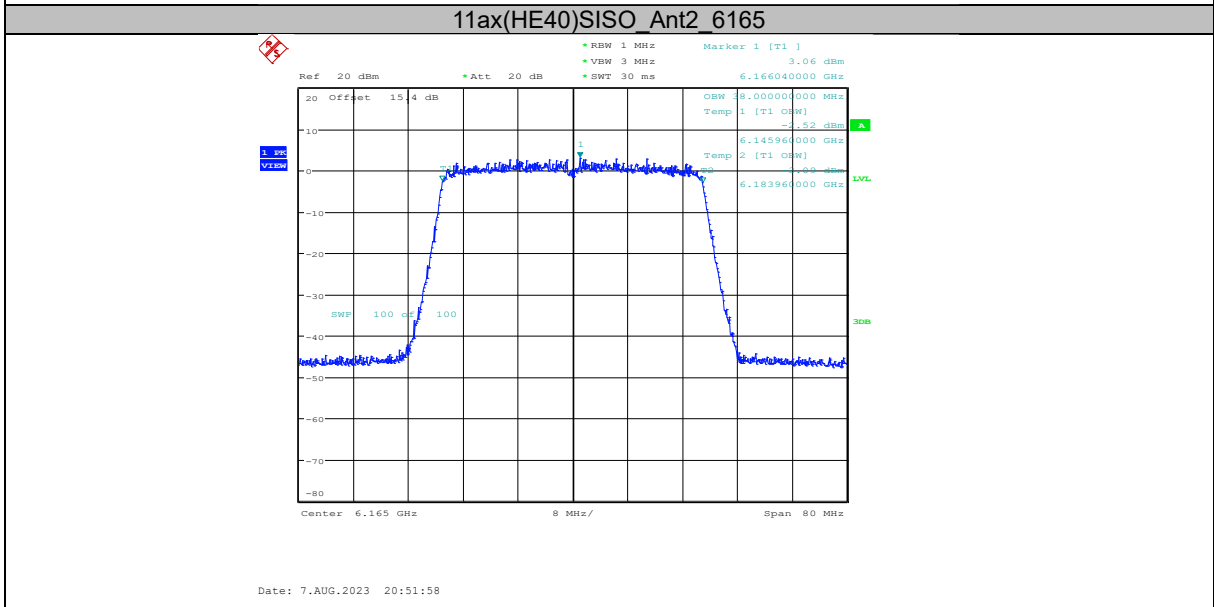

Chongqing Academy of Information and Communication Technology

Address: No. 8, Yuma Road, Chayuan New City, Nan'an District, Chongqing, P. R. China, 401336
Tel: 0086-23-88069965   FAX: 0086-23-88608777