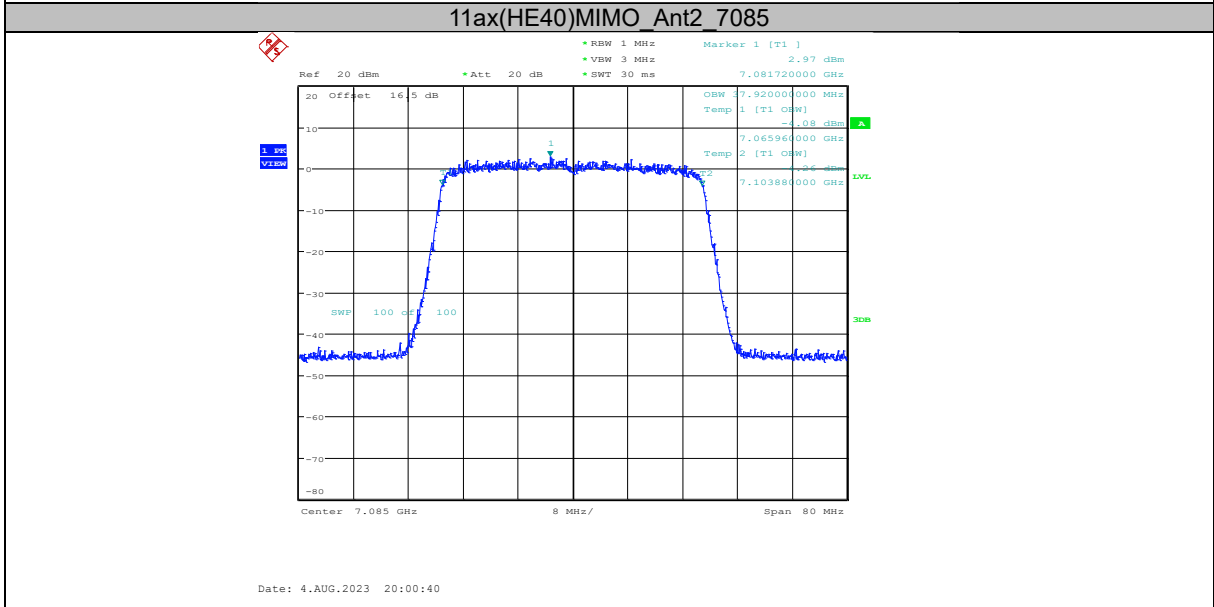

Chongqing Academy of Information and Communication Technology

Address: No. 8, Yuma Road, Chayuan New City, Nan'an District, Chongqing, P. R. China, 401336
Tel: 0086-23-88069965   FAX: 0086-23-88608777