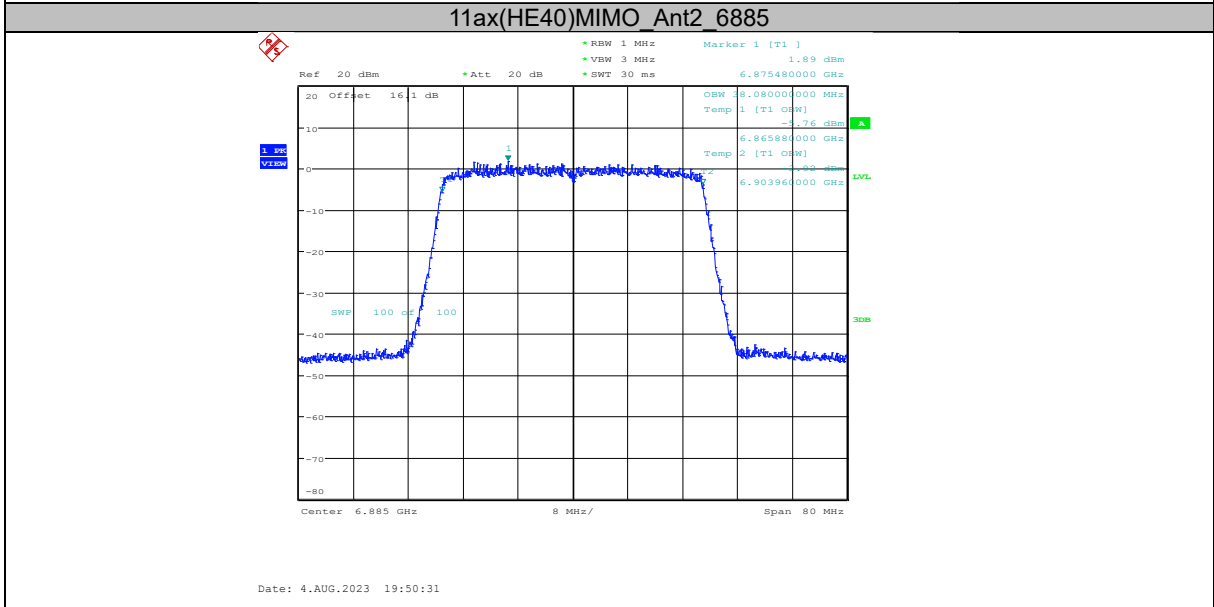

Chongqing Academy of Information and Communication Technology

Address: No. 8, Yuma Road, Chayuan New City, Nan'an District, Chongqing, P. R. China, 401336
Tel: 0086-23-88069965   FAX: 0086-23-88608777