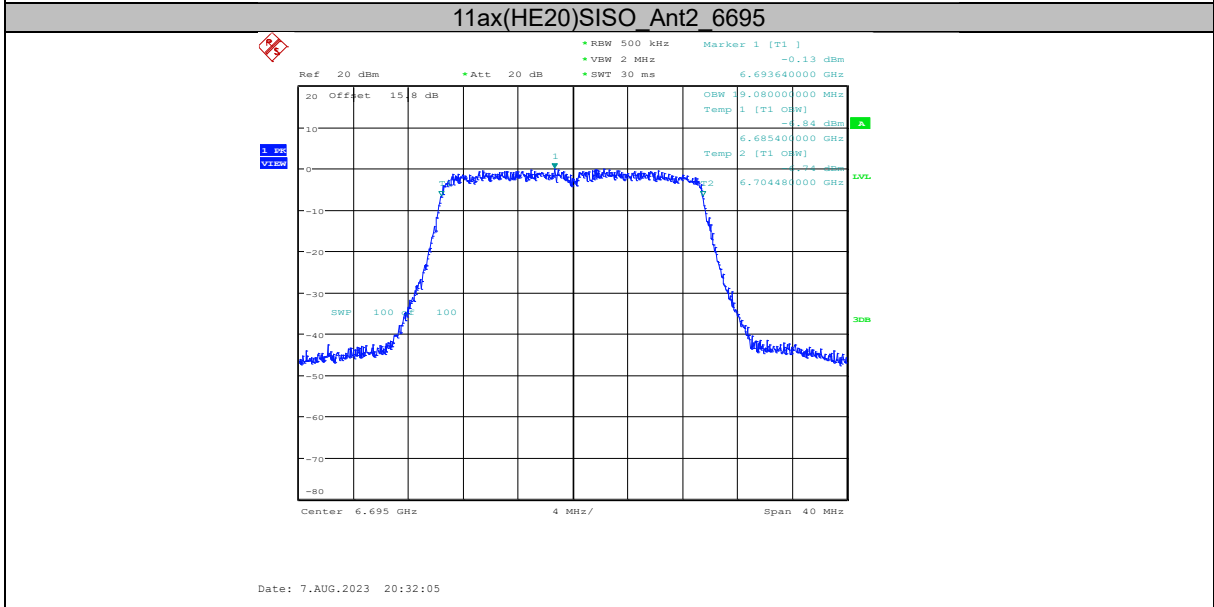

Chongqing Academy of Information and Communication Technology

Address: No. 8, Yuma Road, Chayuan New City, Nan'an District, Chongqing, P. R. China, 401336
Tel: 0086-23-88069965   FAX: 0086-23-88608777