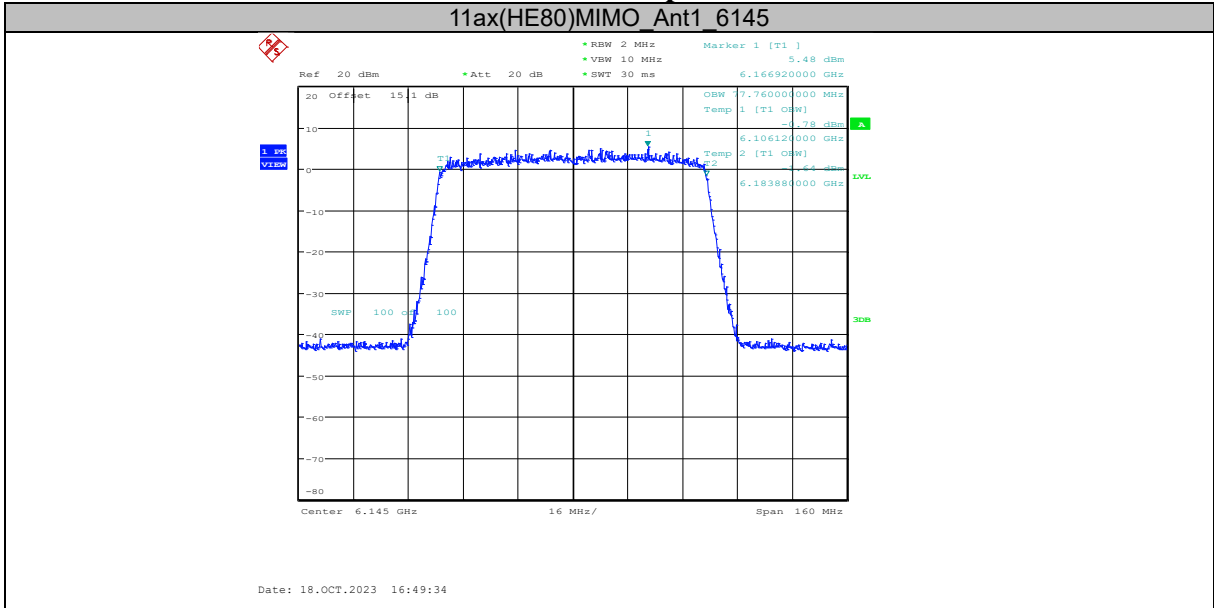

Chongqing Academy of Information and Communication Technology

Address: No. 8, Yuma Road, Chayuan New City, Nan'an District, Chongqing, P. R. China, 401336
Tel: 0086-23-88069965   FAX: 0086-23-88608777