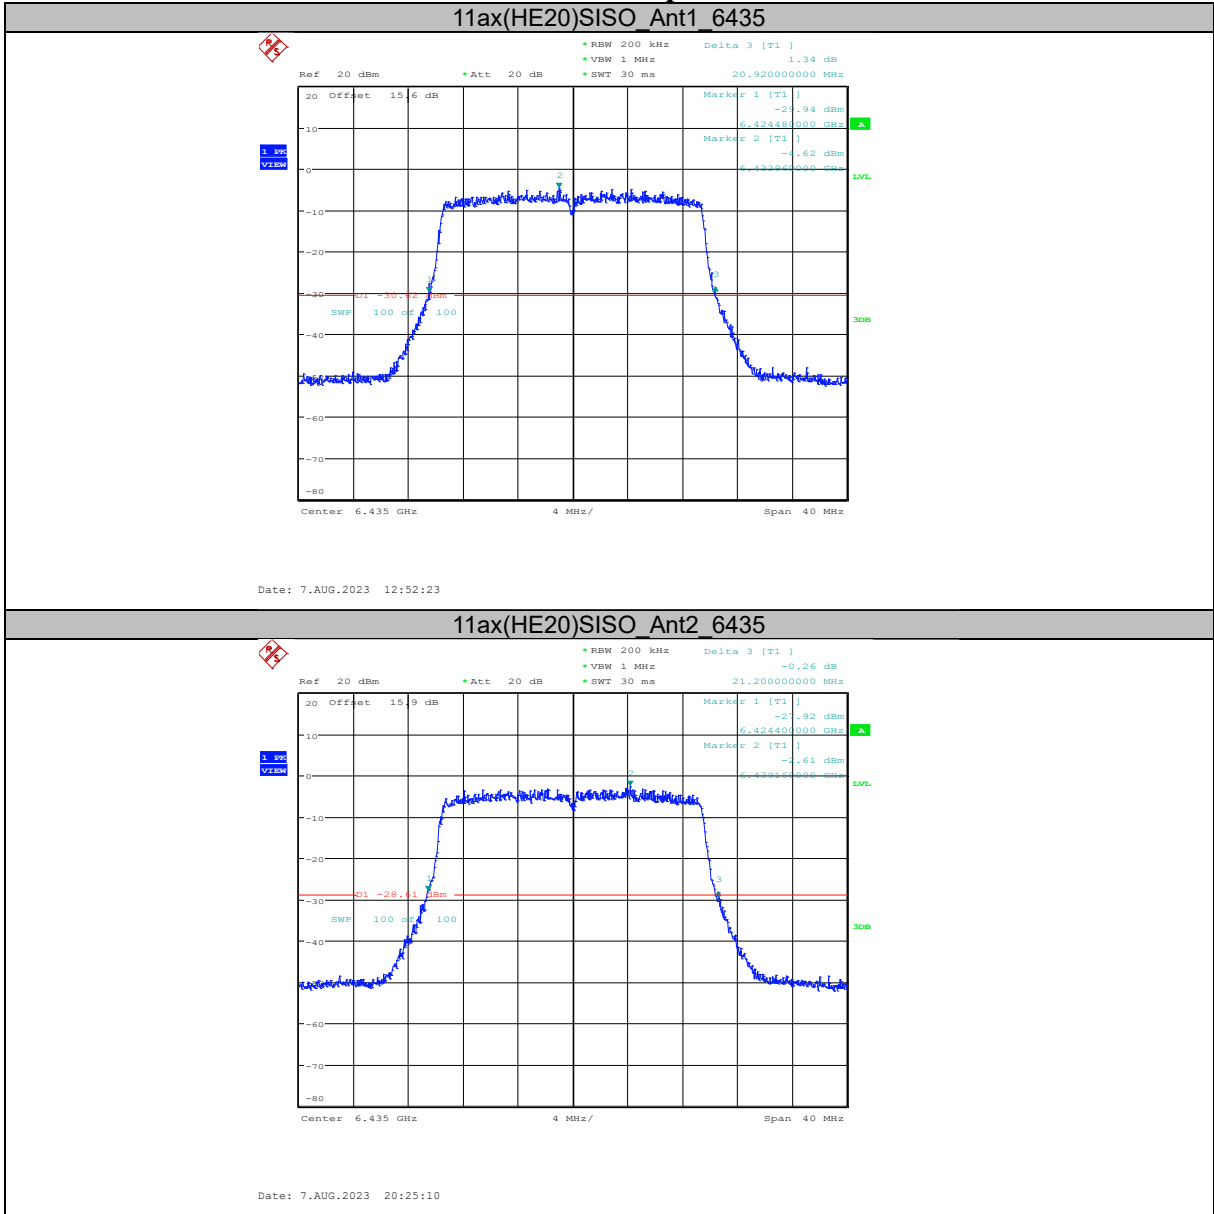

Report No.: I23W00036-WIFI 6E RF-FCC

Chongqing Academy of Information and Communication Technology

Address: No. 8, Yuma Road, Chayuan New City, Nan'an District, Chongqing, P. R. China, 401336
Tel: 0086-23-88069965   FAX: 0086-23-88608777