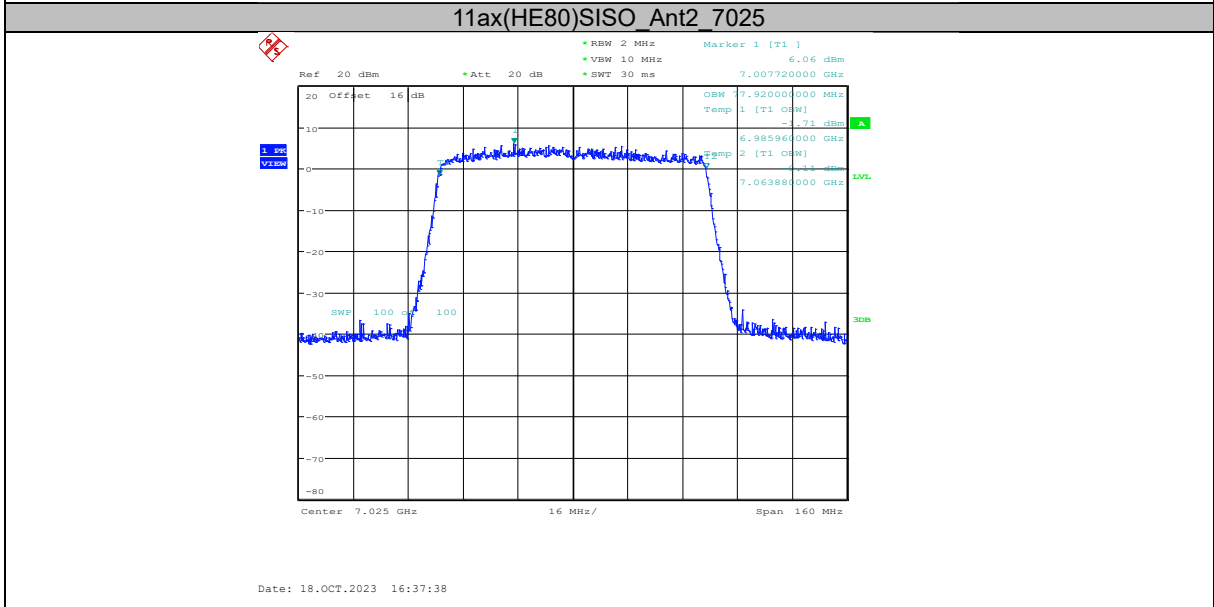

Chongqing Academy of Information and Communication Technology

Address: No. 8, Yuma Road, Chayuan New City, Nan'an District, Chongqing, P. R. China, 401336
Tel: 0086-23-88069965   FAX: 0086-23-88608777