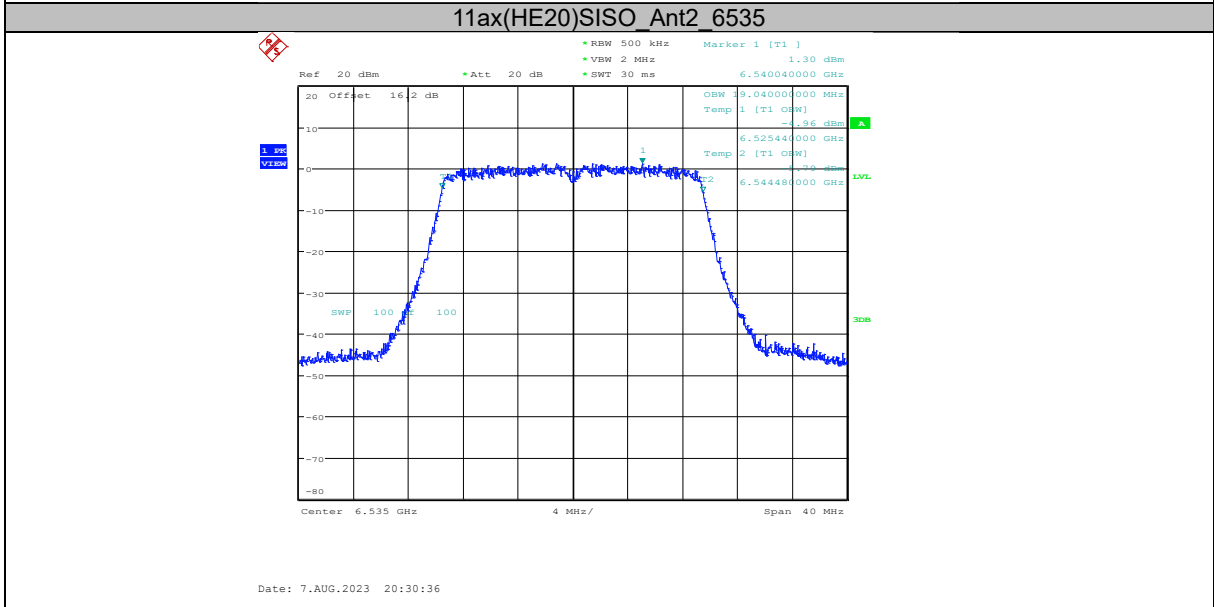

Chongqing Academy of Information and Communication Technology

Address: No. 8, Yuma Road, Chayuan New City, Nan'an District, Chongqing, P. R. China, 401336
Tel: 0086-23-88069965   FAX: 0086-23-88608777