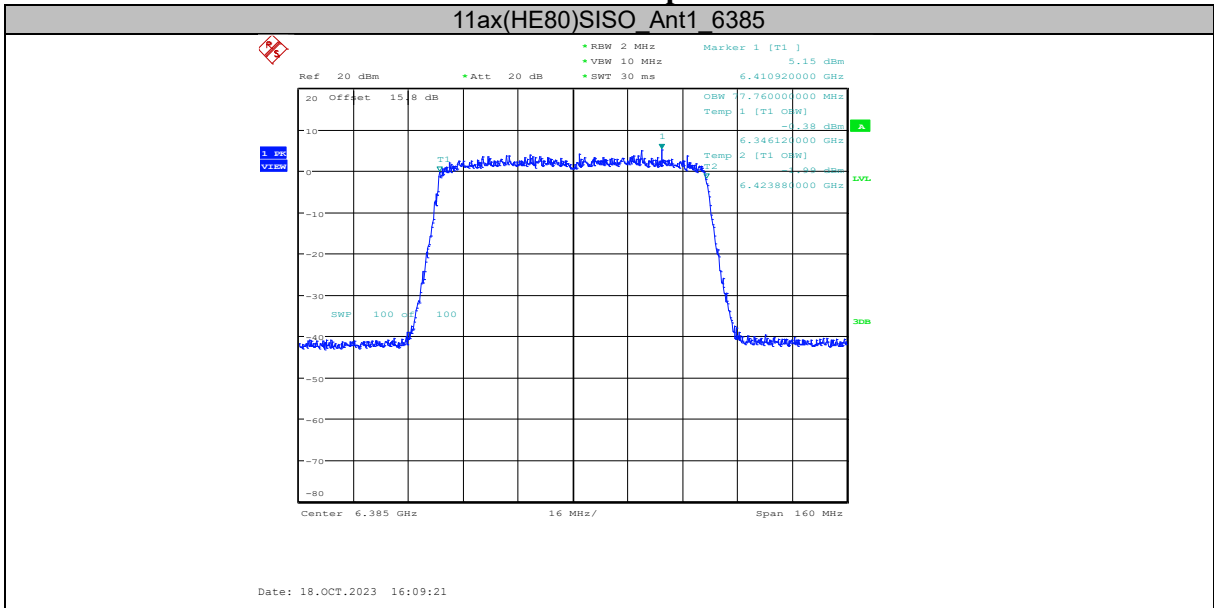

Chongqing Academy of Information and Communication Technology

Address: No. 8, Yuma Road, Chayuan New City, Nan'an District, Chongqing, P. R. China, 401336
Tel: 0086-23-88069965   FAX: 0086-23-88608777