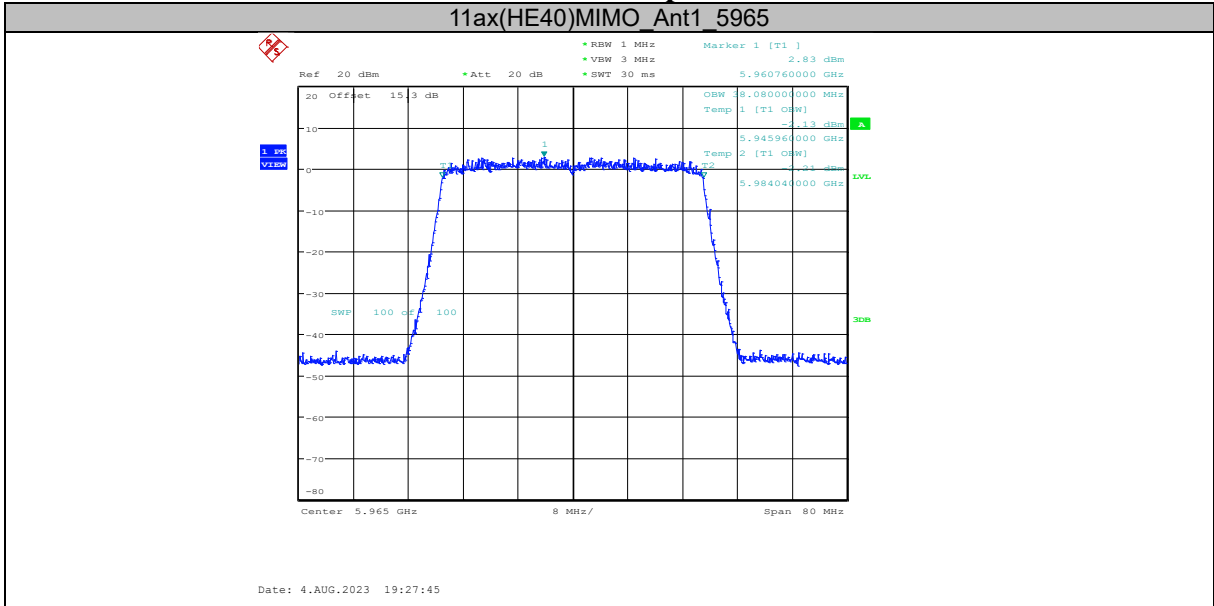

Chongqing Academy of Information and Communication Technology

Address: No. 8, Yuma Road, Chayuan New City, Nan'an District, Chongqing, P. R. China, 401336
Tel: 0086-23-88069965   FAX: 0086-23-88608777