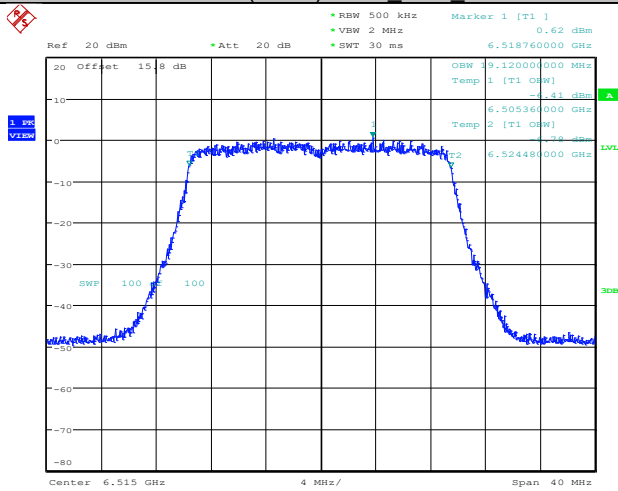

11ax(HE20)MIMO_Ant1_6515

Date: 4.AUG.2023 18:31:44