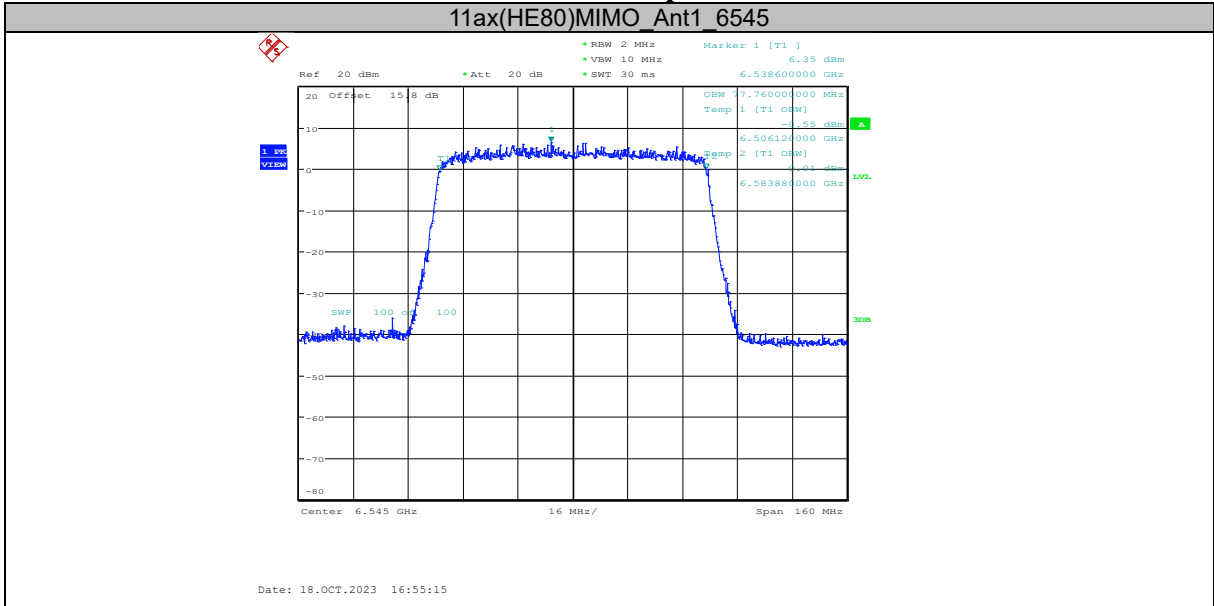

Chongqing Academy of Information and Communication Technology

Address: No. 8, Yuma Road, Chayuan New City, Nan'an District, Chongqing, P. R. China, 401336
Tel: 0086-23-88069965   FAX: 0086-23-88608777