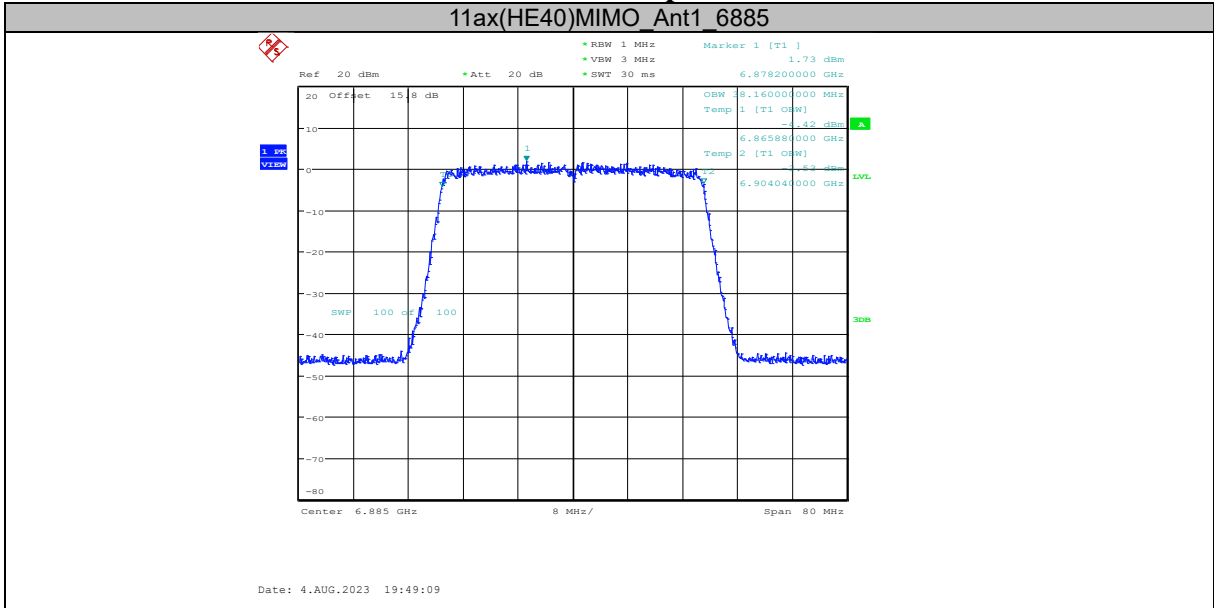

Chongqing Academy of Information and Communication Technology

Address: No. 8, Yuma Road, Chayuan New City, Nan'an District, Chongqing, P. R. China, 401336
Tel: 0086-23-88069965   FAX: 0086-23-88608777