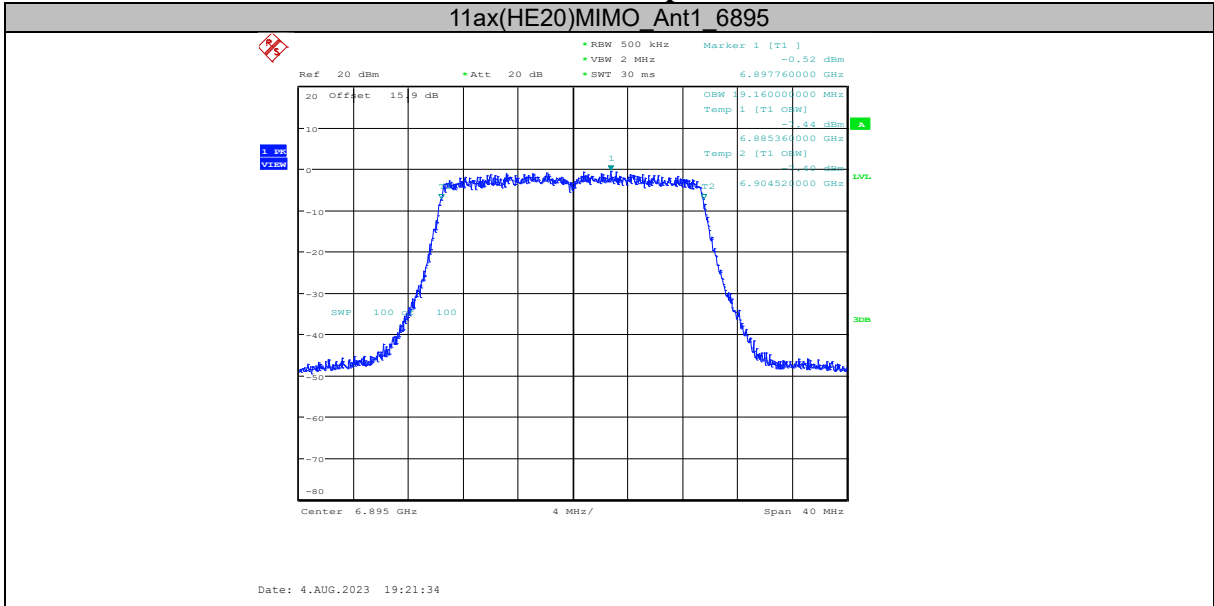

Chongqing Academy of Information and Communication Technology

Address: No. 8, Yuma Road, Chayuan New City, Nan'an District, Chongqing, P. R. China, 401336
Tel: 0086-23-88069965 FAX: 0086-23-88608777