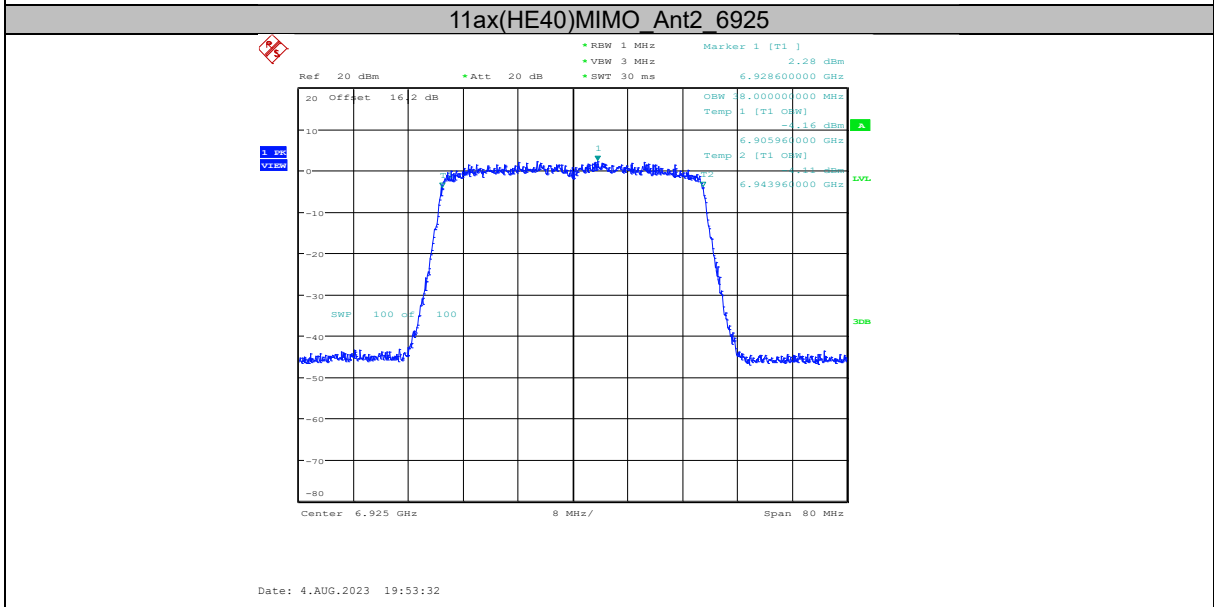

Chongqing Academy of Information and Communication Technology

Address: No. 8, Yuma Road, Chayuan New City, Nan'an District, Chongqing, P. R. China, 401336
Tel: 0086-23-88069965   FAX: 0086-23-88608777