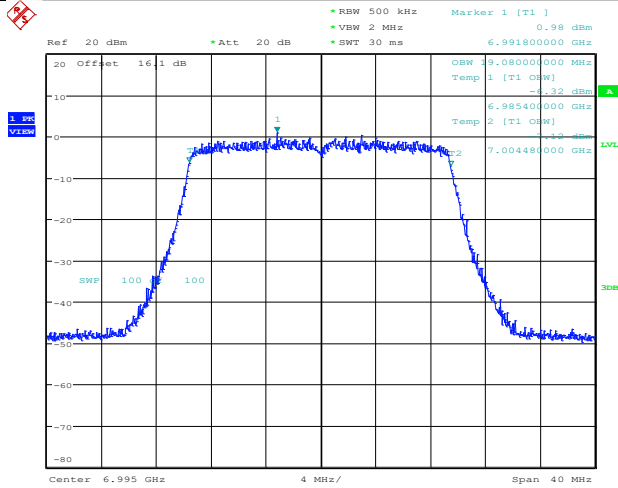

11ax(HE20)MIMO\_Ant1\_6995

Date: 4.AUG.2023 19:23:38

11ax(HE20)MIMO\_Ant2\_6995

Date: 4.AUG.2023 19:24:09