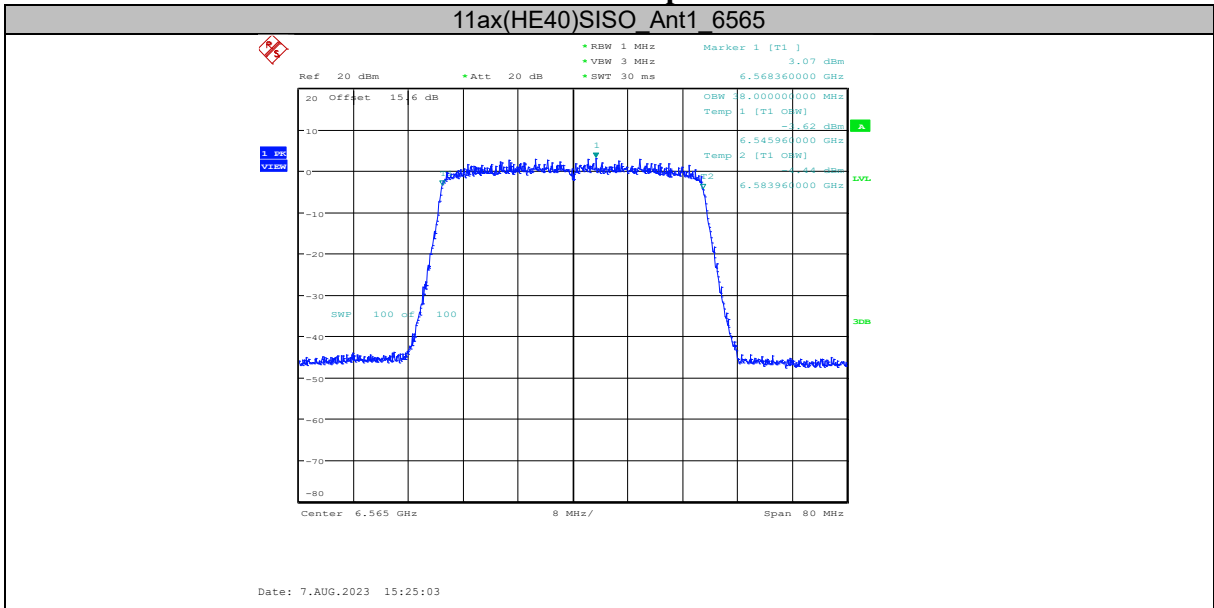

Chongqing Academy of Information and Communication Technology

Address: No. 8, Yuma Road, Chayuan New City, Nan'an District, Chongqing, P. R. China, 401336
Tel: 0086-23-88069965   FAX: 0086-23-88608777