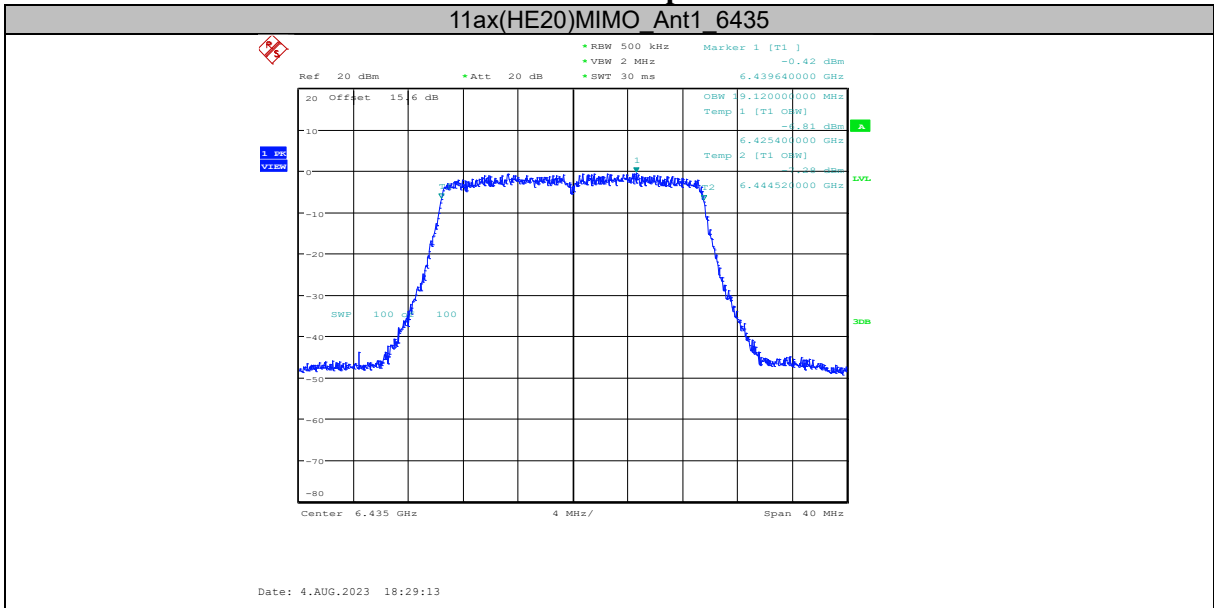

Chongqing Academy of Information and Communication Technology

Address: No. 8, Yuma Road, Chayuan New City, Nan'an District, Chongqing, P. R. China, 401336
Tel: 0086-23-88069965   FAX: 0086-23-88608777