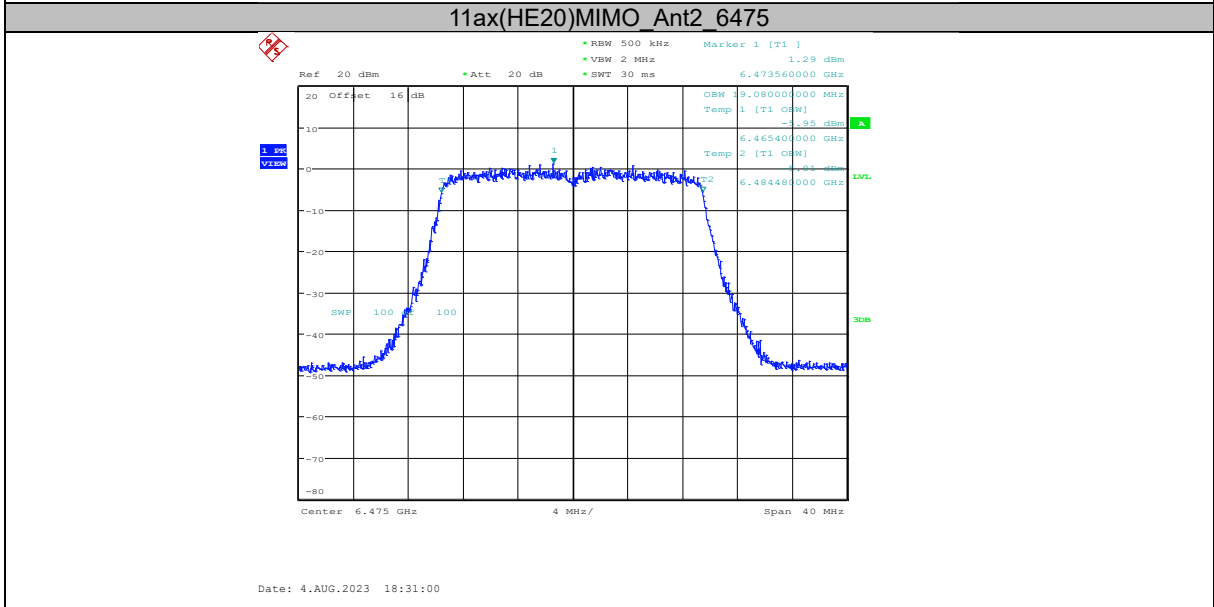

Chongqing Academy of Information and Communication Technology

Address: No. 8, Yuma Road, Chayuan New City, Nan'an District, Chongqing, P. R. China, 401336
Tel: 0086-23-88069965   FAX: 0086-23-88608777