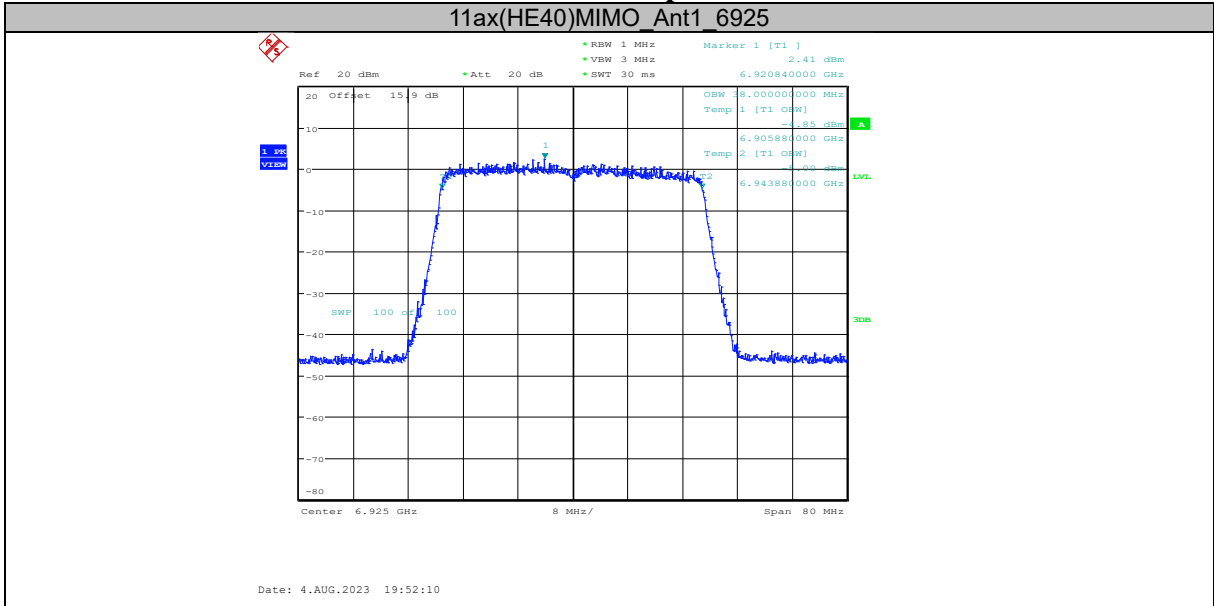

Chongqing Academy of Information and Communication Technology

Address: No. 8, Yuma Road, Chayuan New City, Nan'an District, Chongqing, P. R. China, 401336
Tel: 0086-23-88069965   FAX: 0086-23-88608777