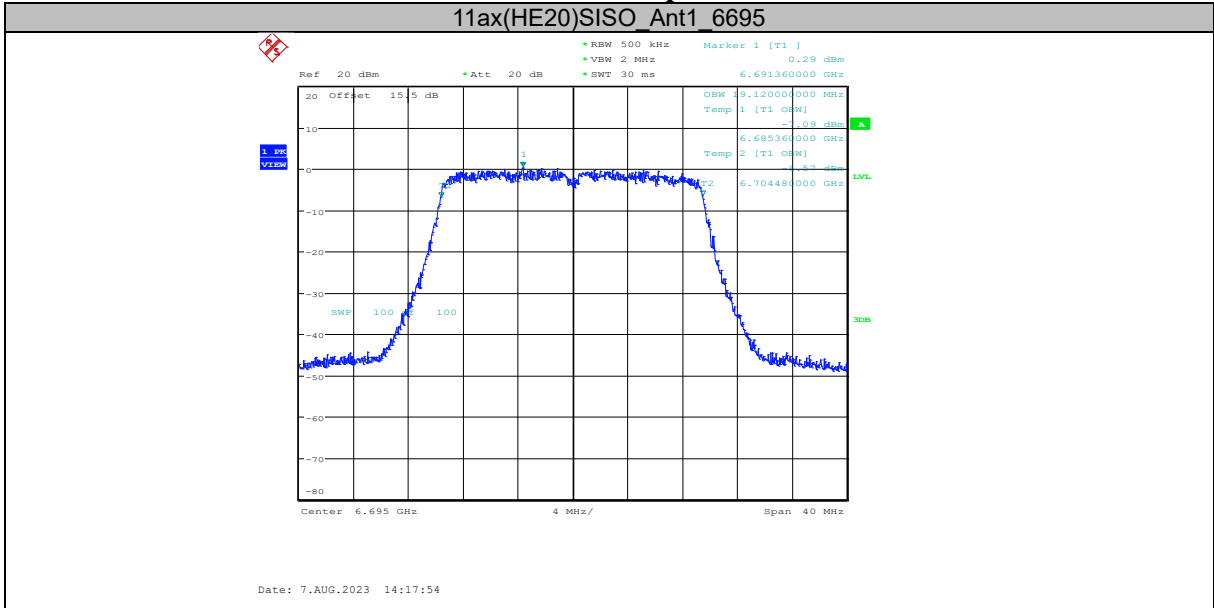

Chongqing Academy of Information and Communication Technology

Address: No. 8, Yuma Road, Chayuan New City, Nan'an District, Chongqing, P. R. China, 401336
Tel: 0086-23-88069965   FAX: 0086-23-88608777