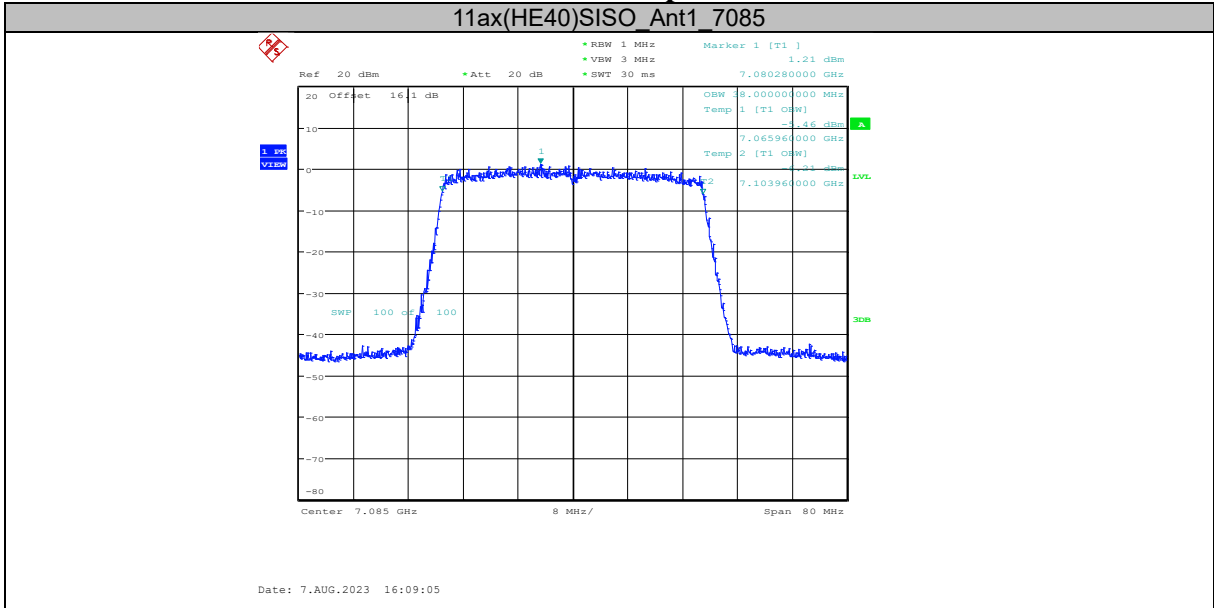

Chongqing Academy of Information and Communication Technology

Address: No. 8, Yuma Road, Chayuan New City, Nan'an District, Chongqing, P. R. China, 401336
Tel: 0086-23-88069965   FAX: 0086-23-88608777