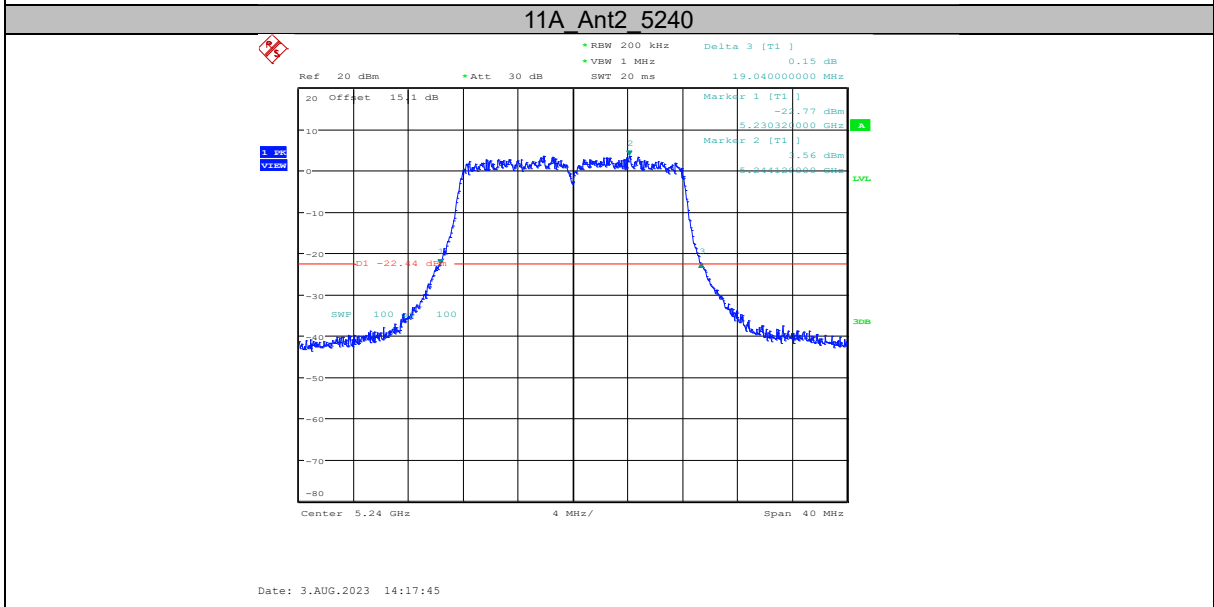

Chongqing Academy of Information and Communication Technology

Address: No. 8, Yuma Road, Chayuan New City, Nan'an District, Chongqing, P. R. China, 401336
Tel: 0086-23-88069965   FAX: 0086-23-88608777