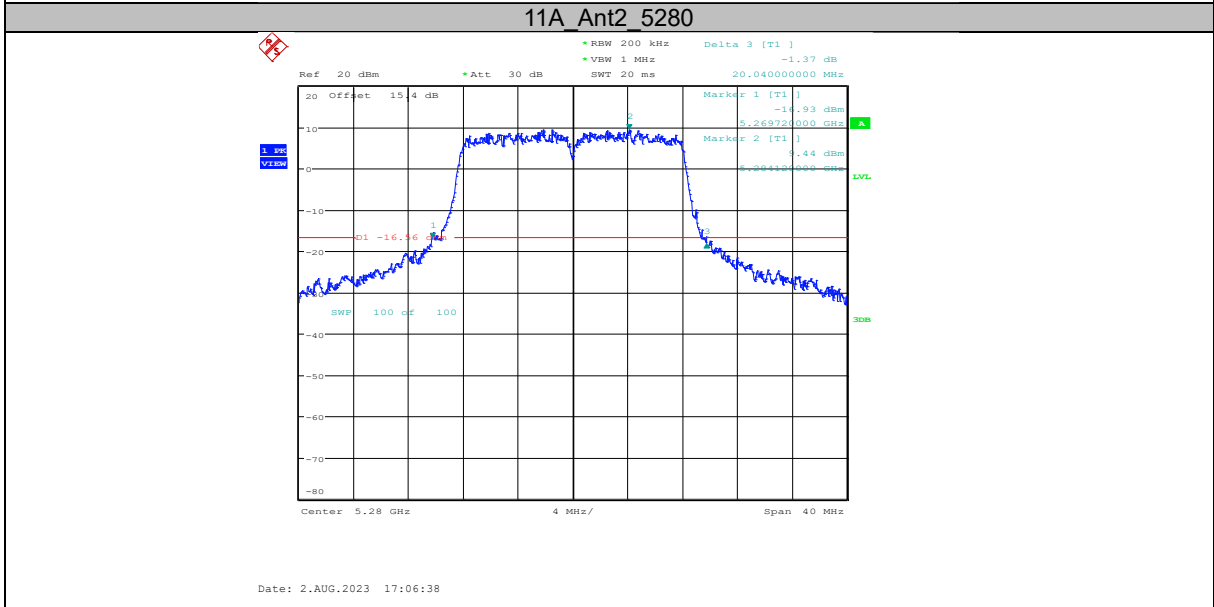

Chongqing Academy of Information and Communication Technology

Address: No. 8, Yuma Road, Chayuan New City, Nan'an District, Chongqing, P. R. China, 401336
Tel: 0086-23-88069965   FAX: 0086-23-88608777