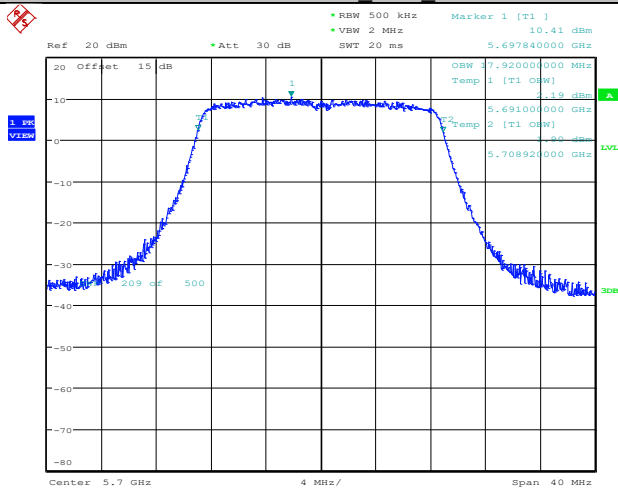

11N20MIMO_Ant1_5700

Date: 28.AUG.2023 15:44:53