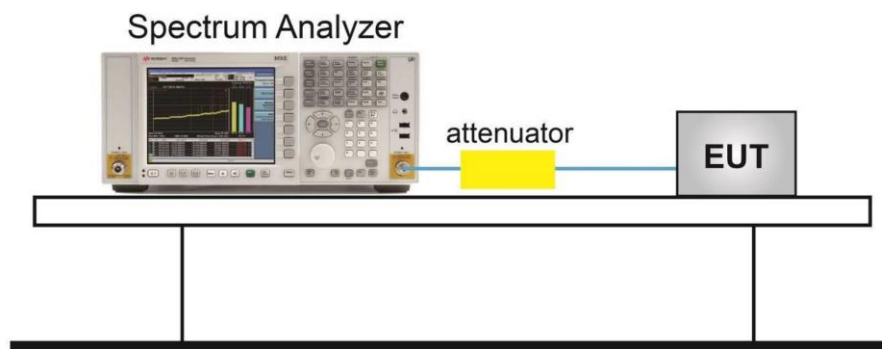

6.6 Occupied 26dB Bandwidth

Specifications:	15.407(a)
DUT Serial Number:	S3
Test conditions:	Ambient Temperature:20°C Relative Humidity:40% Air pressure: 90kPa
Test Results:	Pass

Limit Level Construction:

Standard	Limit(MHz)
15.407(a)	N/A

Measurement Uncertainty:

Measurement Uncertainty	20kHz

Test Procedure:

The measurement method is made according to KDB 789033 C

1. Set RBW = approximately 1% of the emission bandwidth
2. Set the VBW > RBW
3. Detector = Peak.
4. Trace mode = max hold.
5. Measure the maximum width of the emission that is 26 dB down from the maximum of the emission.

Compare this with the RBW setting of the analyzer. Readjust RBW and repeat measurement as needed until the RBW/EBW ratio is approximately 1%.

Test Setup:

Chongqing Academy of Information and Communication Technology

Address: No. 8,Yuma Road, Chayuan New City, Nan'an District, Chongqing, P. R. China,401336
Tel: 0086-23-88069965 FAX:0086-23-88608777