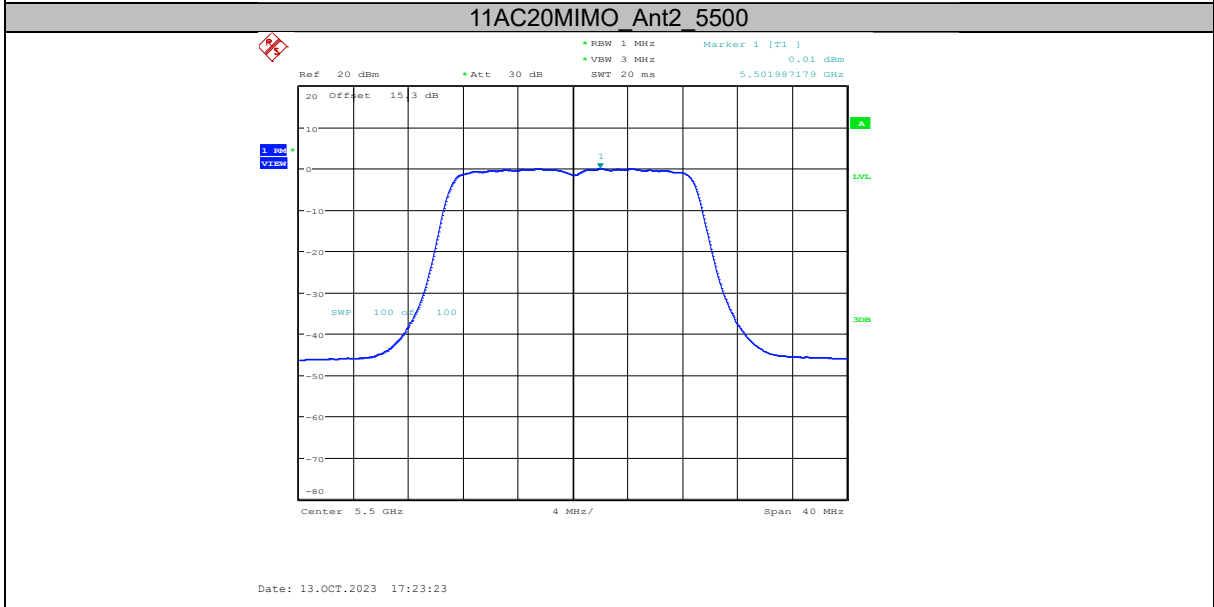

Date: 13.OCT.2023 17:16:25

11AC20MIMO_Ant1_5280

Date: 13.OCT.2023 17:20:29

11AC20MIMO_Ant2_5280

Date: 13.OCT.2023 17:20:50

Chongqing Academy of Information and Communication Technology

Address: No. 8, Yuma Road, Chayuan New City, Nan'an District, Chongqing, P. R. China, 401336
 Tel: 0086-23-88069965 FAX: 0086-23-88608777