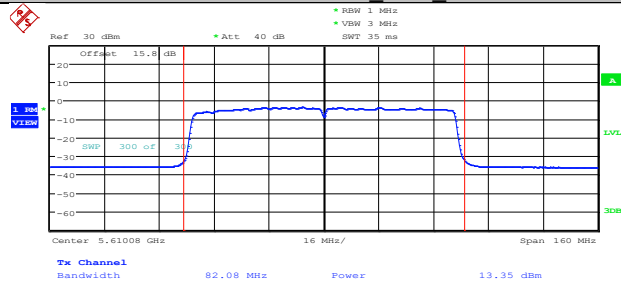

11AC80MIMO\_Ant1\_5610

Date: 10.OCT.2023 16:47:11

11AC80MIMO\_Ant2\_5610

Date: 10.OCT.2023 16:48:57

11AC160MIMO\_Ant1\_5250\_UNII-2A

Date: 10.OCT.2023 17:07:05

11AC160MIMO\_Ant2\_5250\_UNII-2A

Date: 10.OCT.2023 17:10:38