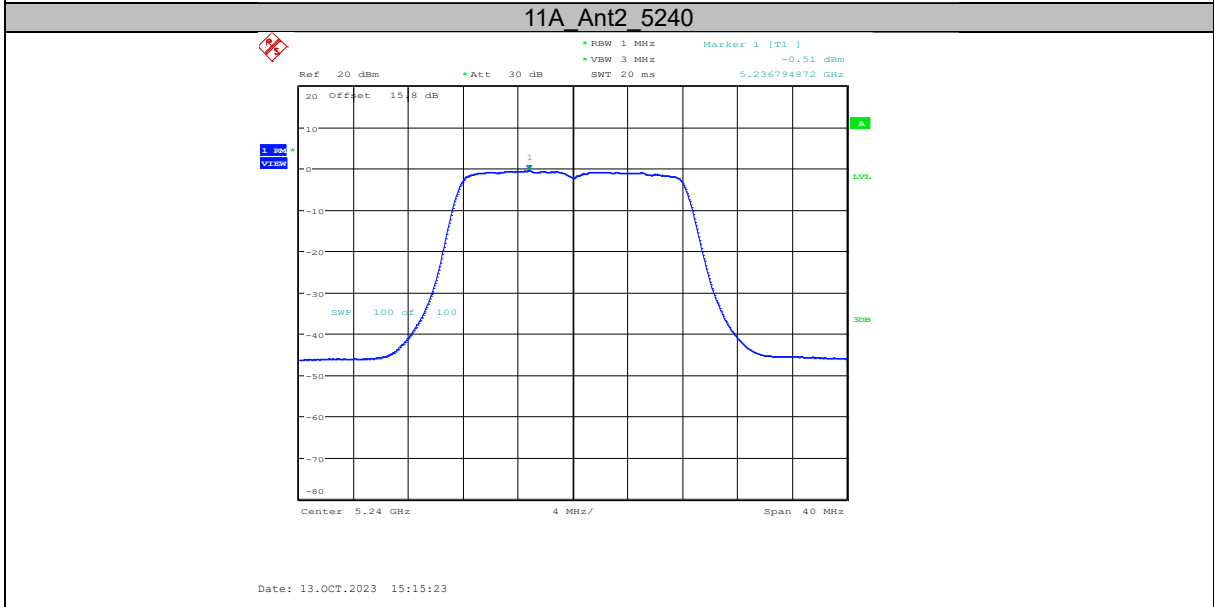

Chongqing Academy of Information and Communication Technology

Address: No. 8, Yuma Road, Chayuan New City, Nan'an District, Chongqing, P. R. China, 401336
Tel: 0086-23-88069965   FAX: 0086-23-88608777