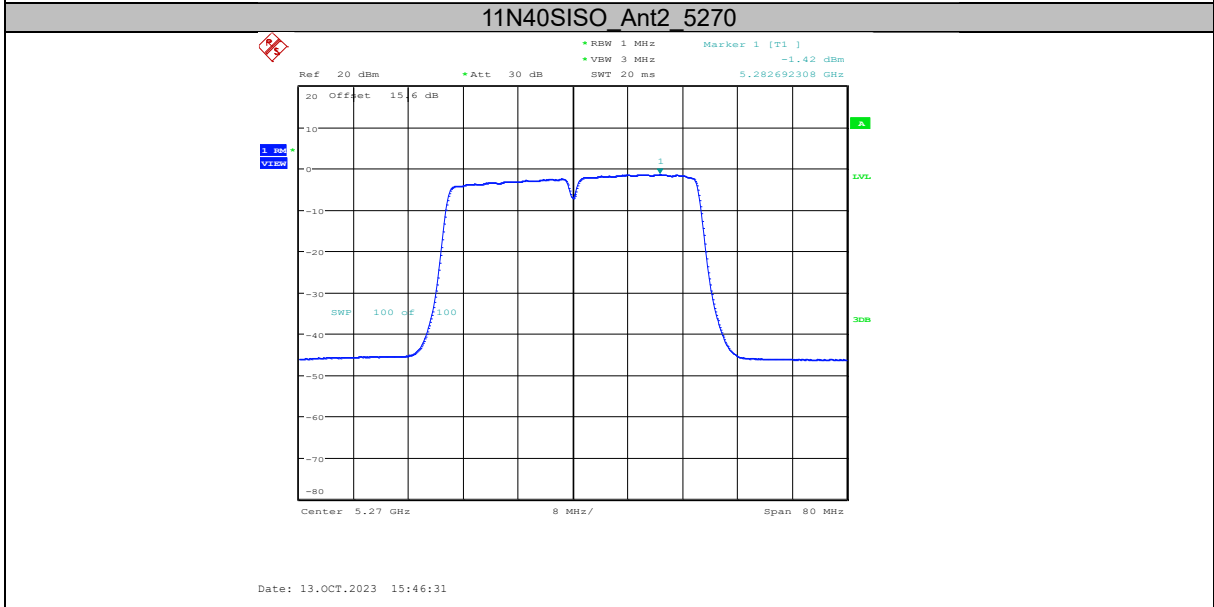

Chongqing Academy of Information and Communication Technology

Address: No. 8, Yuma Road, Chayuan New City, Nan'an District, Chongqing, P. R. China, 401336
Tel: 0086-23-88069965   FAX: 0086-23-88608777