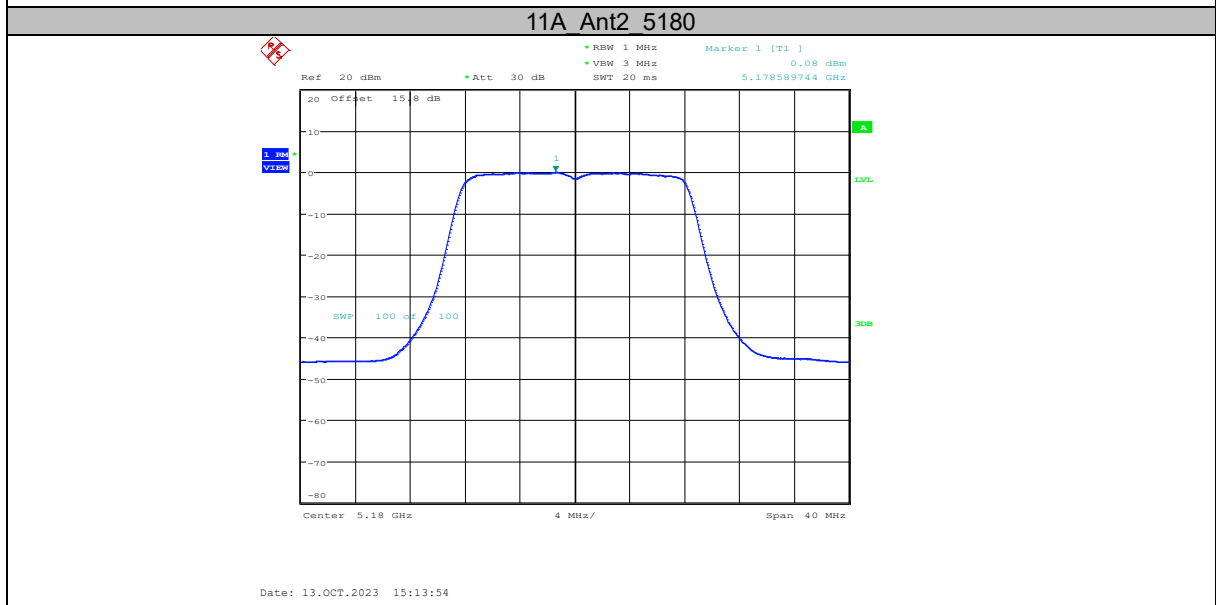

Test Graphs