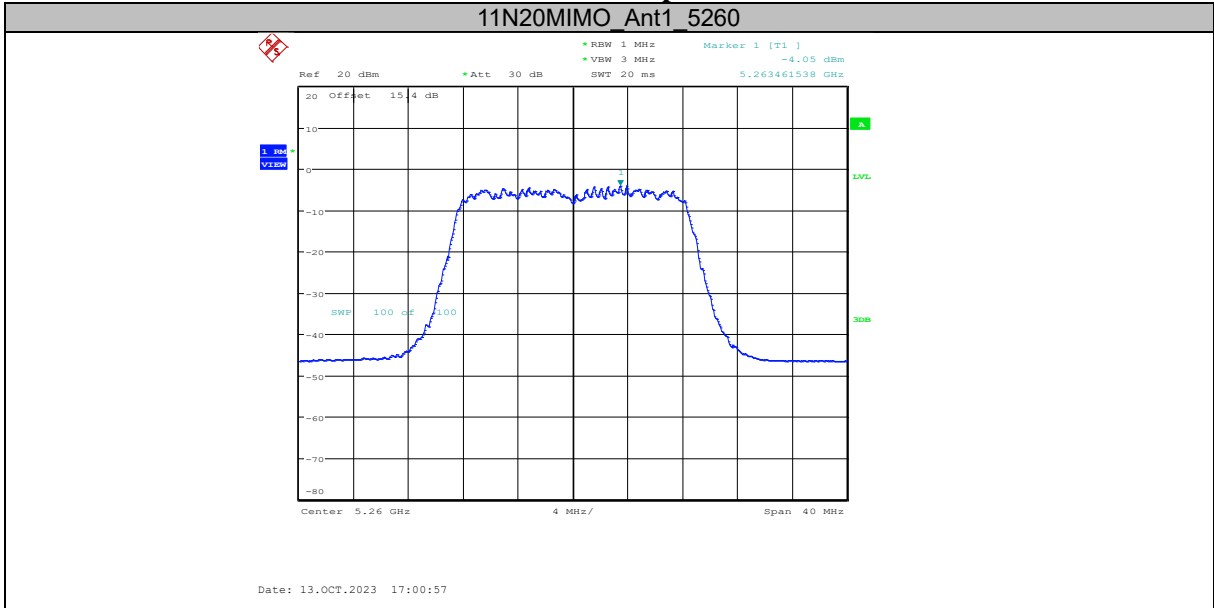

Chongqing Academy of Information and Communication Technology

Address: No. 8, Yuma Road, Chayuan New City, Nan'an District, Chongqing, P. R. China, 401336
Tel: 0086-23-88069965   FAX: 0086-23-88608777