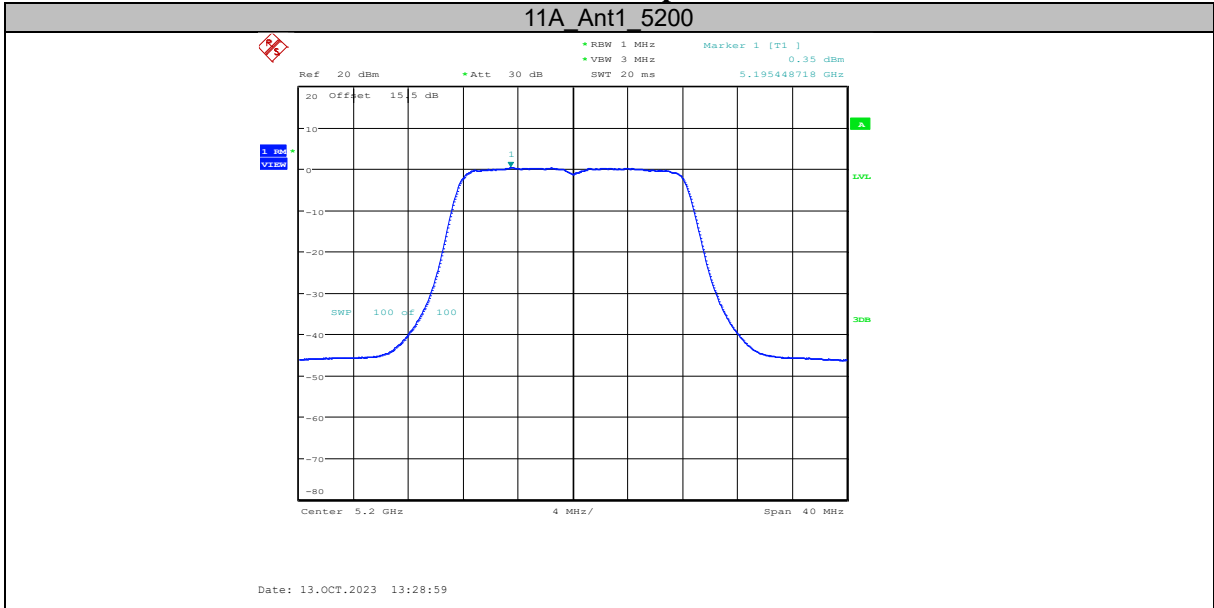

Chongqing Academy of Information and Communication Technology

Address: No. 8, Yuma Road, Chayuan New City, Nan'an District, Chongqing, P. R. China, 401336
Tel: 0086-23-88069965   FAX: 0086-23-88608777