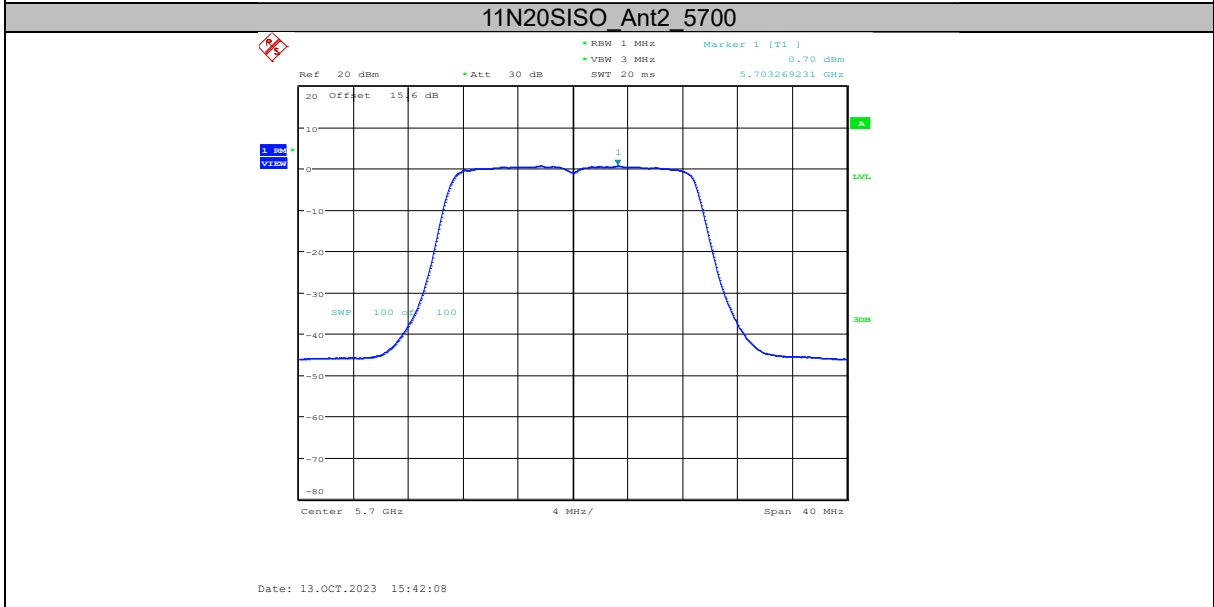

Chongqing Academy of Information and Communication Technology

Address: No. 8, Yuma Road, Chayuan New City, Nan'an District, Chongqing, P. R. China, 401336
Tel: 0086-23-88069965   FAX: 0086-23-88608777