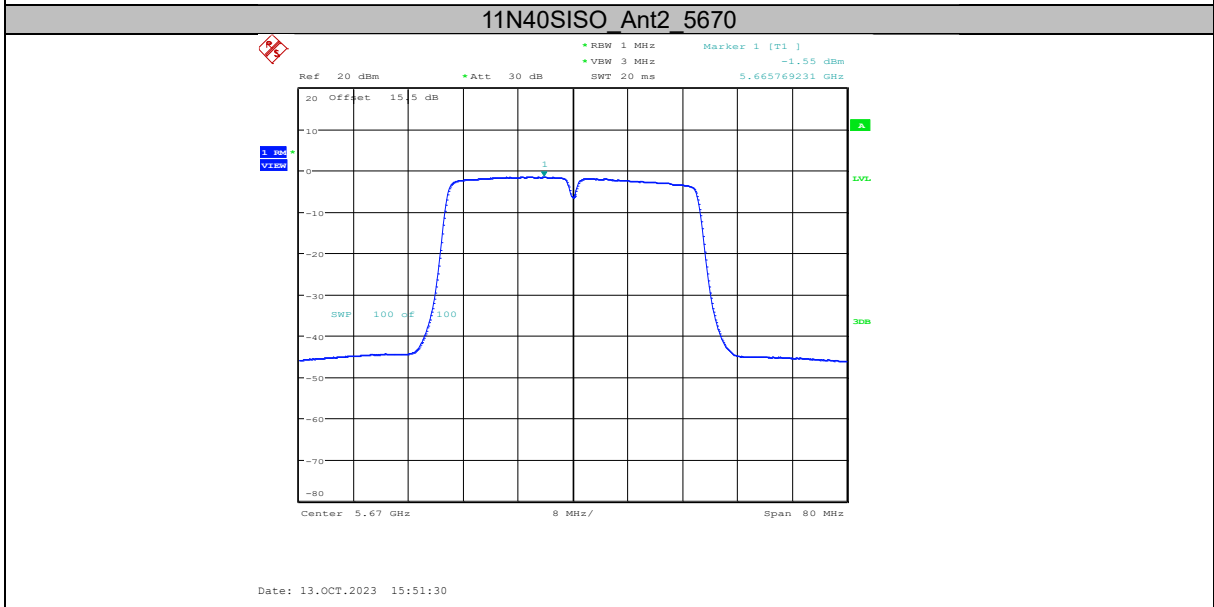

Chongqing Academy of Information and Communication Technology

Address: No. 8, Yuma Road, Chayuan New City, Nan'an District, Chongqing, P. R. China, 401336
Tel: 0086-23-88069965 FAX: 0086-23-88608777