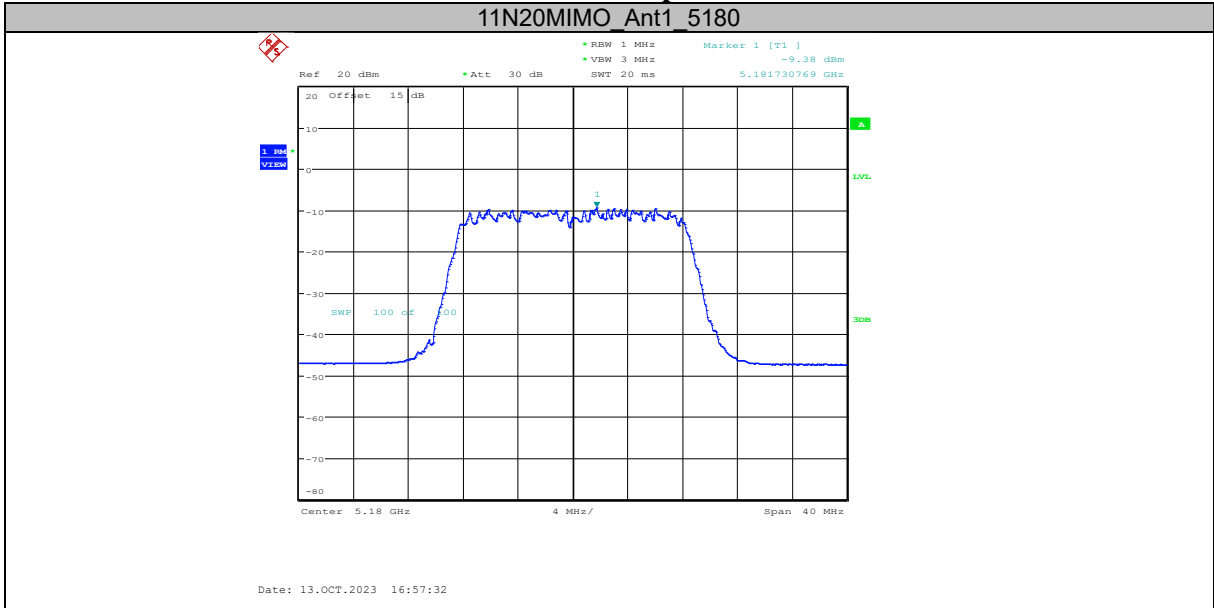

Chongqing Academy of Information and Communication Technology

Address: No. 8, Yuma Road, Chayuan New City, Nan'an District, Chongqing, P. R. China, 401336
Tel: 0086-23-88069965   FAX: 0086-23-88608777