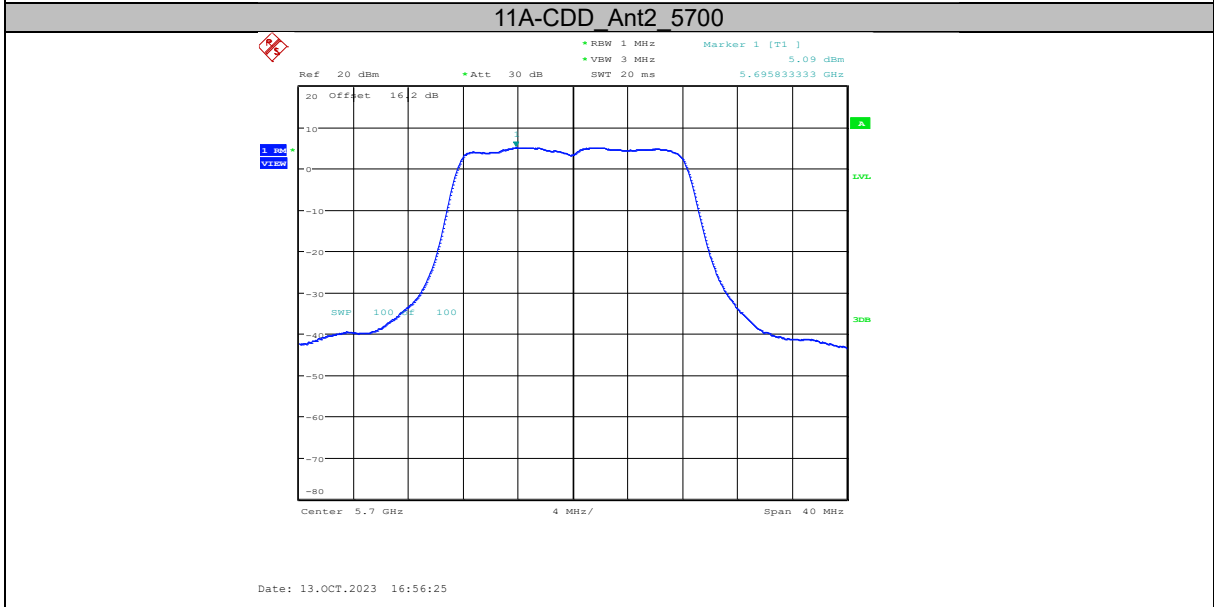

Chongqing Academy of Information and Communication Technology

Address: No. 8, Yuma Road, Chayuan New City, Nan'an District, Chongqing, P. R. China, 401336
Tel: 0086-23-88069965   FAX: 0086-23-88608777