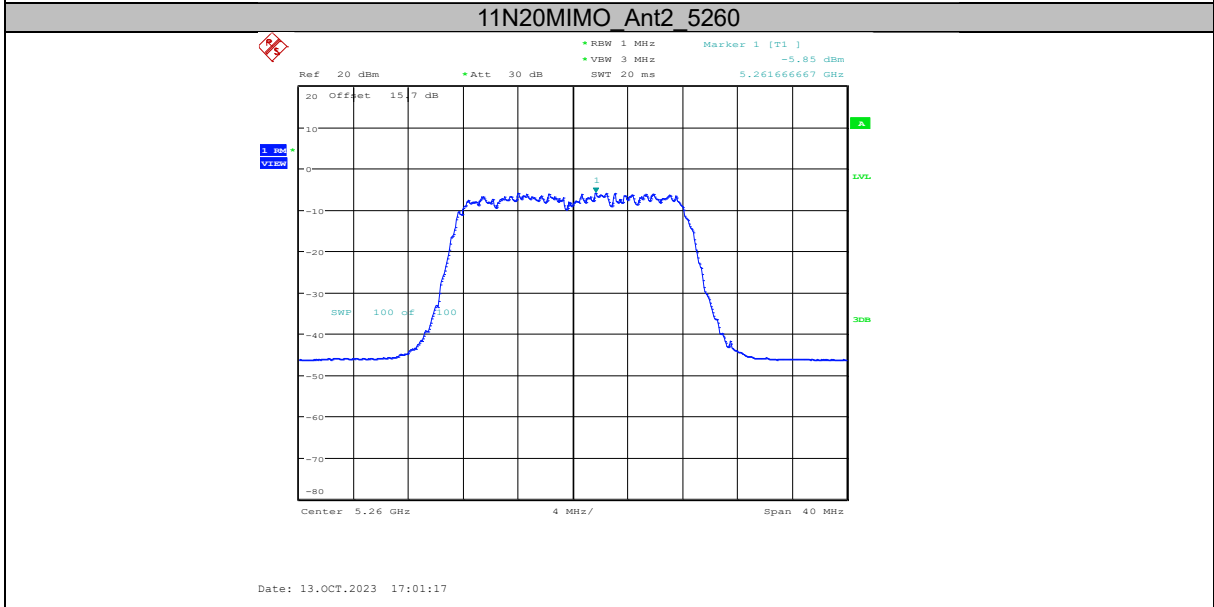

Chongqing Academy of Information and Communication Technology

Address: No. 8, Yuma Road, Chayuan New City, Nan'an District, Chongqing, P. R. China, 401336
Tel: 0086-23-88069965   FAX: 0086-23-88608777