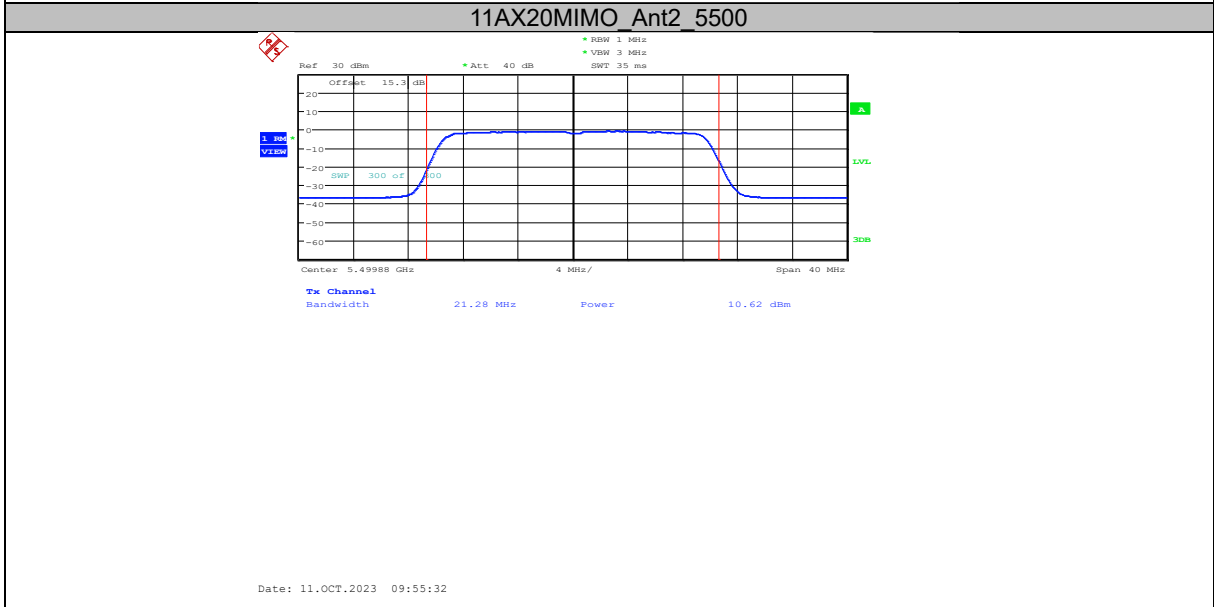

11AX20MIMO\_Ant1\_5320

Date: 11.OCT.2023 09:41:45

11AX20MIMO\_Ant2\_5320

Date: 11.OCT.2023 09:43:30