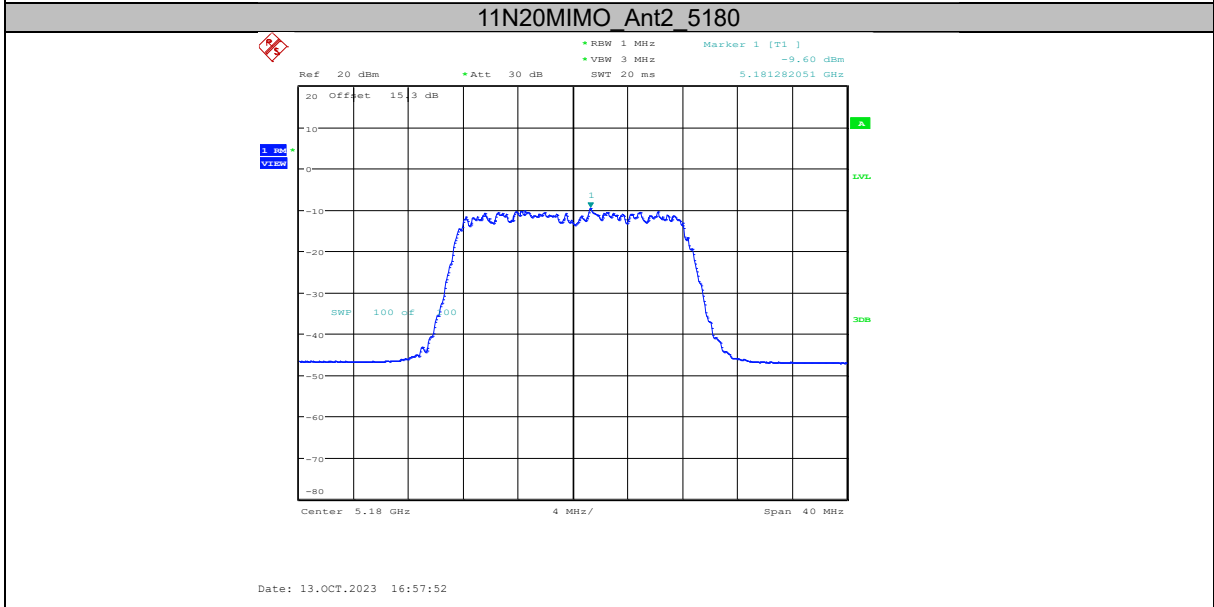

Chongqing Academy of Information and Communication Technology

Address: No. 8, Yuma Road, Chayuan New City, Nan'an District, Chongqing, P. R. China, 401336
Tel: 0086-23-88069965   FAX: 0086-23-88608777