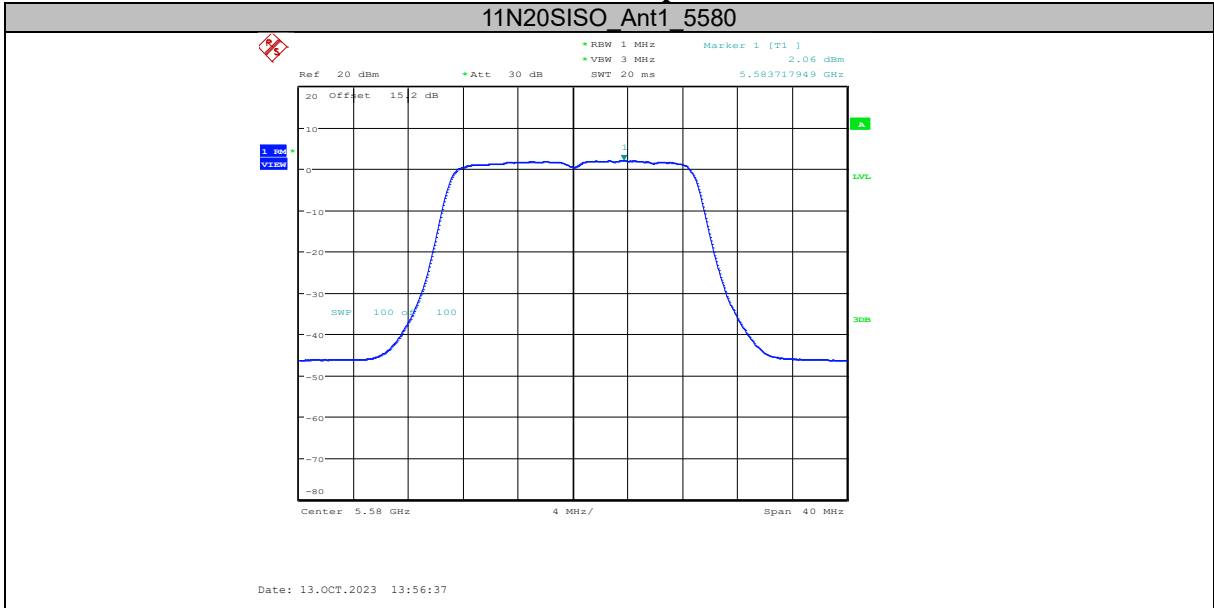

Chongqing Academy of Information and Communication Technology

Address: No. 8, Yuma Road, Chayuan New City, Nan'an District, Chongqing, P. R. China, 401336
Tel: 0086-23-88069965   FAX: 0086-23-88608777