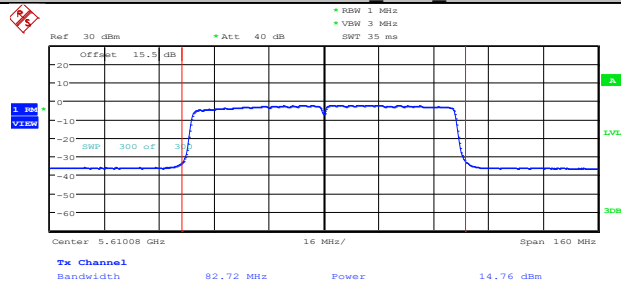

11AC80MIMO\_Ant1\_5610

Date: 10.OCT.2023 16:47:11

11AC80MIMO\_Ant2\_5610

Date: 10.OCT.2023 16:48:57

11AC160MIMO\_Ant1\_5250\_UNII-2A

Date: 10.OCT.2023 17:07:05

11AC160MIMO\_Ant2\_5250\_UNII-2A

Date: 10.OCT.2023 17:10:38