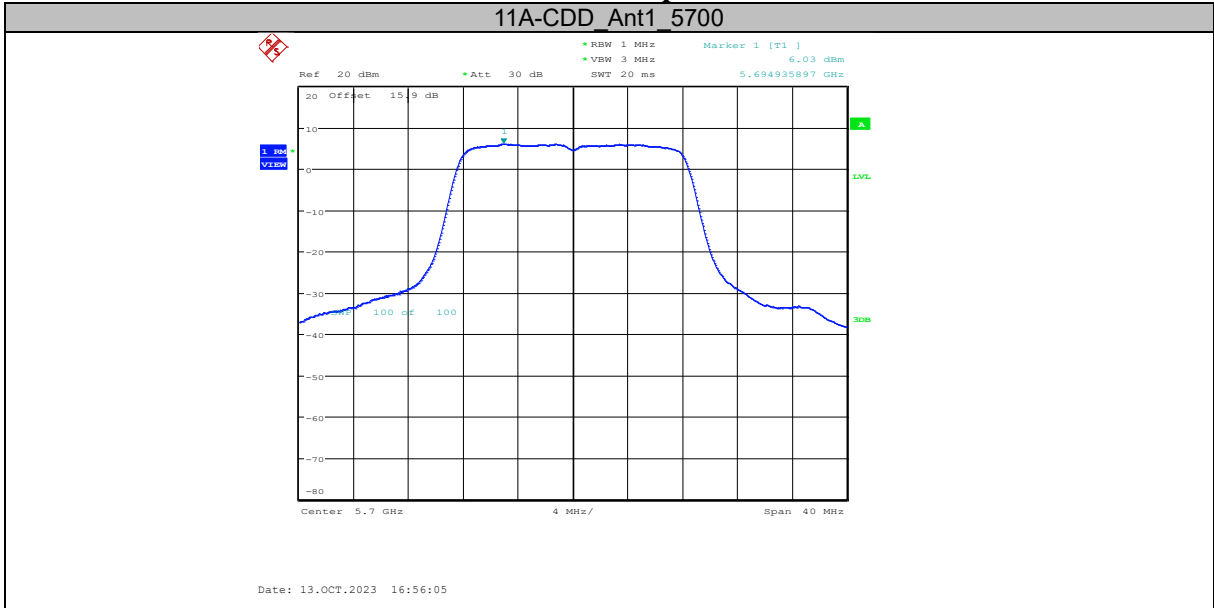

Chongqing Academy of Information and Communication Technology

Address: No. 8, Yuma Road, Chayuan New City, Nan'an District, Chongqing, P. R. China, 401336
Tel: 0086-23-88069965   FAX: 0086-23-88608777