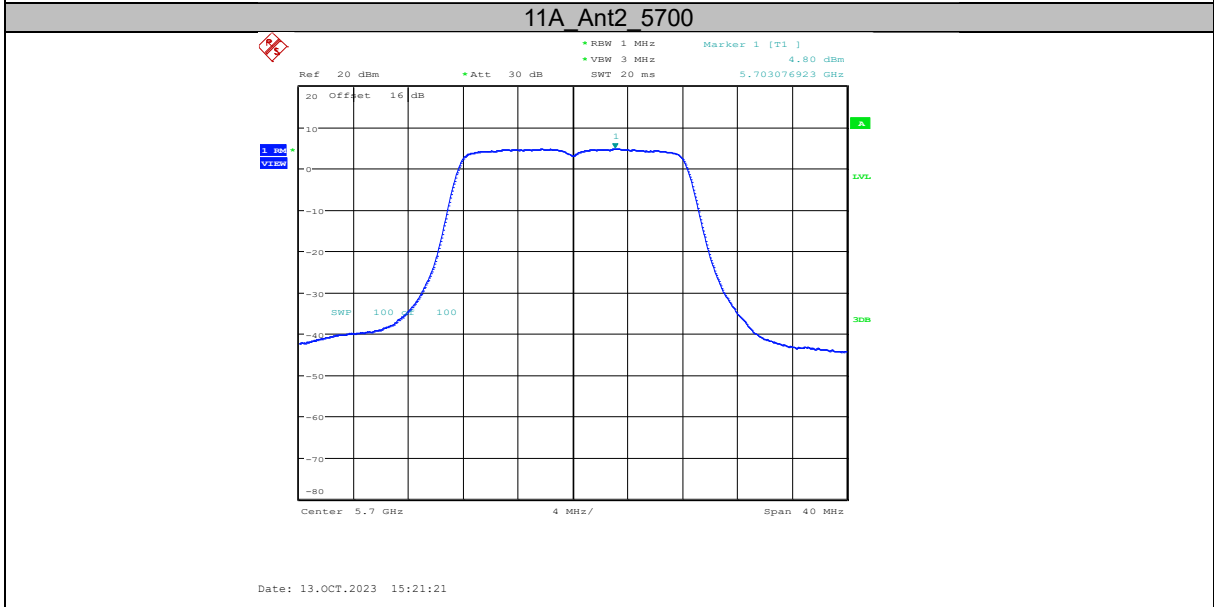

Chongqing Academy of Information and Communication Technology

Address: No. 8, Yuma Road, Chayuan New City, Nan'an District, Chongqing, P. R. China, 401336
Tel: 0086-23-88069965   FAX: 0086-23-88608777