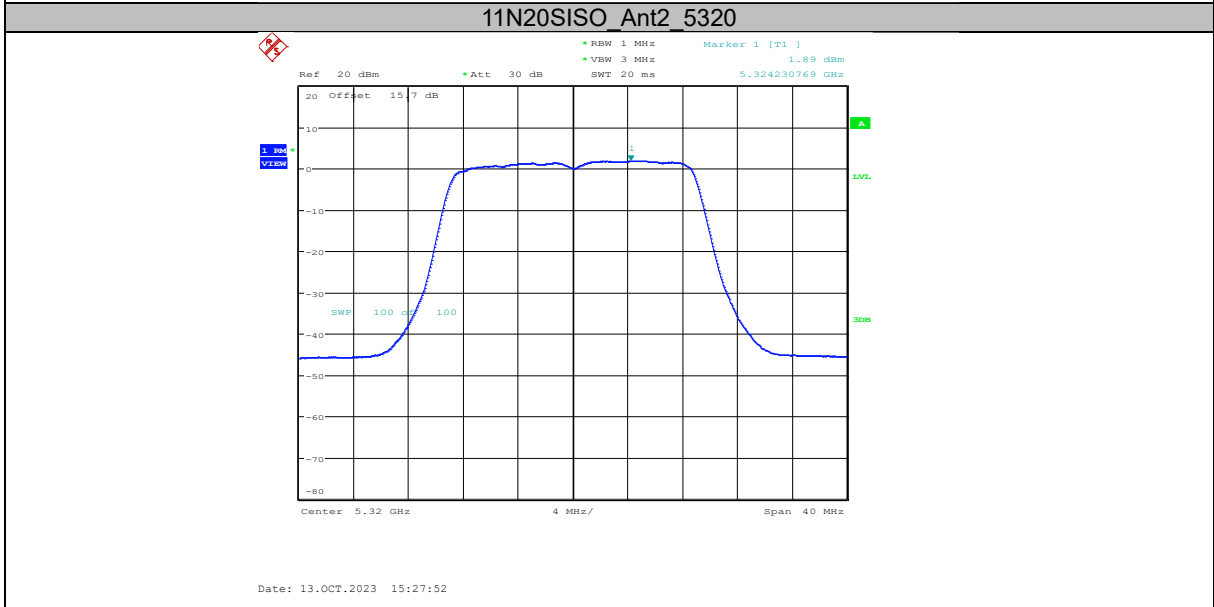

Chongqing Academy of Information and Communication Technology

Address: No. 8, Yuma Road, Chayuan New City, Nan'an District, Chongqing, P. R. China, 401336
Tel: 0086-23-88069965   FAX: 0086-23-88608777