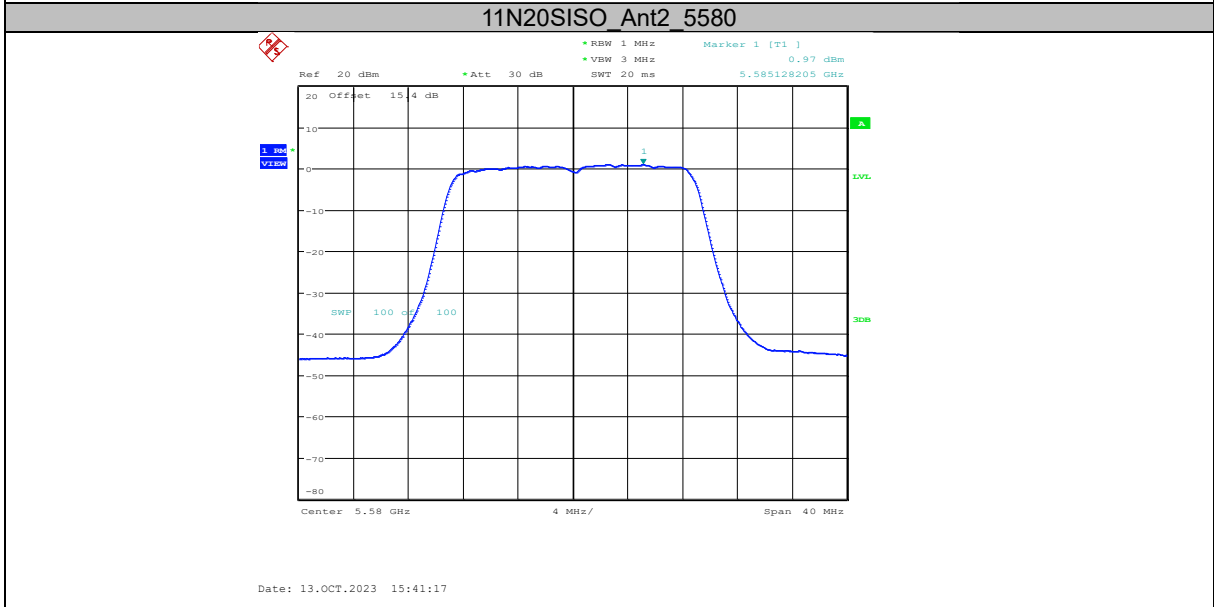

Chongqing Academy of Information and Communication Technology

Address: No. 8, Yuma Road, Chayuan New City, Nan'an District, Chongqing, P. R. China, 401336
Tel: 0086-23-88069965   FAX: 0086-23-88608777