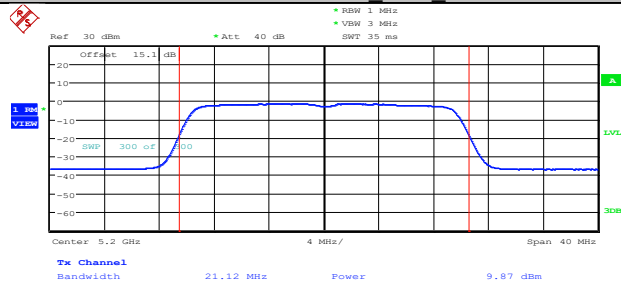

11AX20MIMO_Ant1_5200

Date: 11.OCT.2023 09:20:27