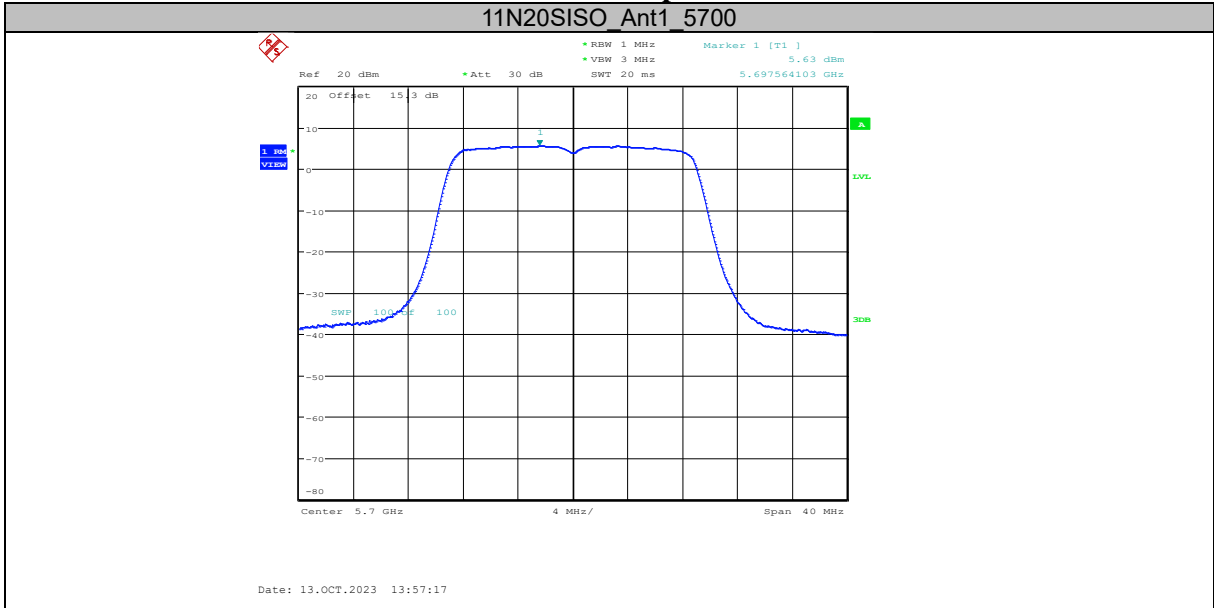

Chongqing Academy of Information and Communication Technology

Address: No. 8, Yuma Road, Chayuan New City, Nan'an District, Chongqing, P. R. China, 401336
Tel: 0086-23-88069965   FAX: 0086-23-88608777