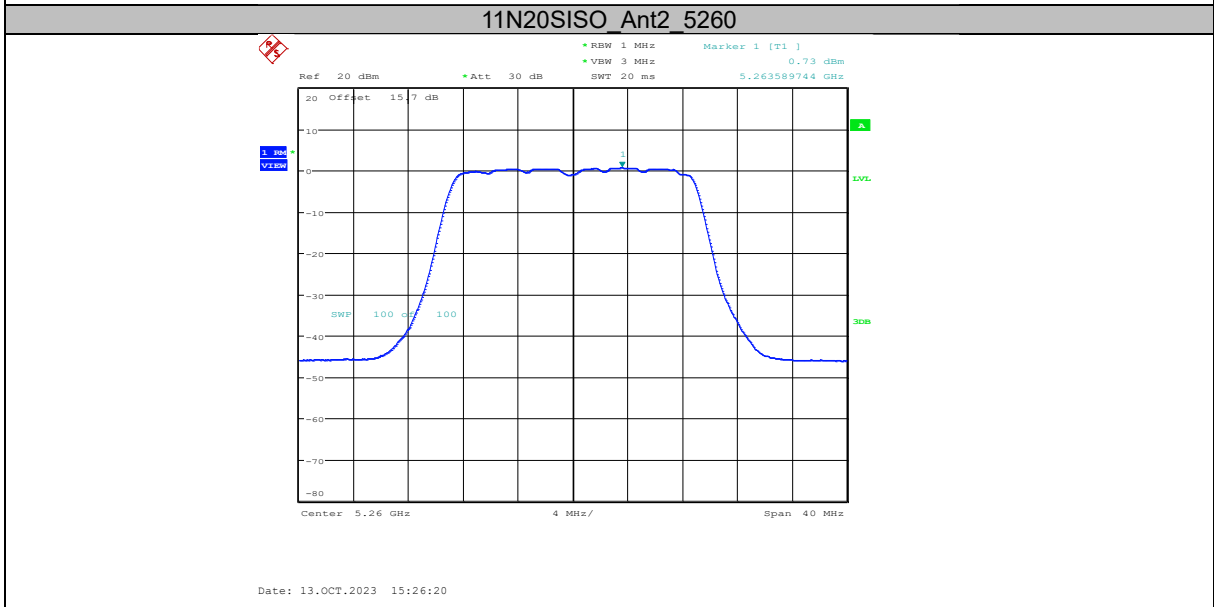

Chongqing Academy of Information and Communication Technology

Address: No. 8, Yuma Road, Chayuan New City, Nan'an District, Chongqing, P. R. China, 401336
Tel: 0086-23-88069965   FAX: 0086-23-88608777