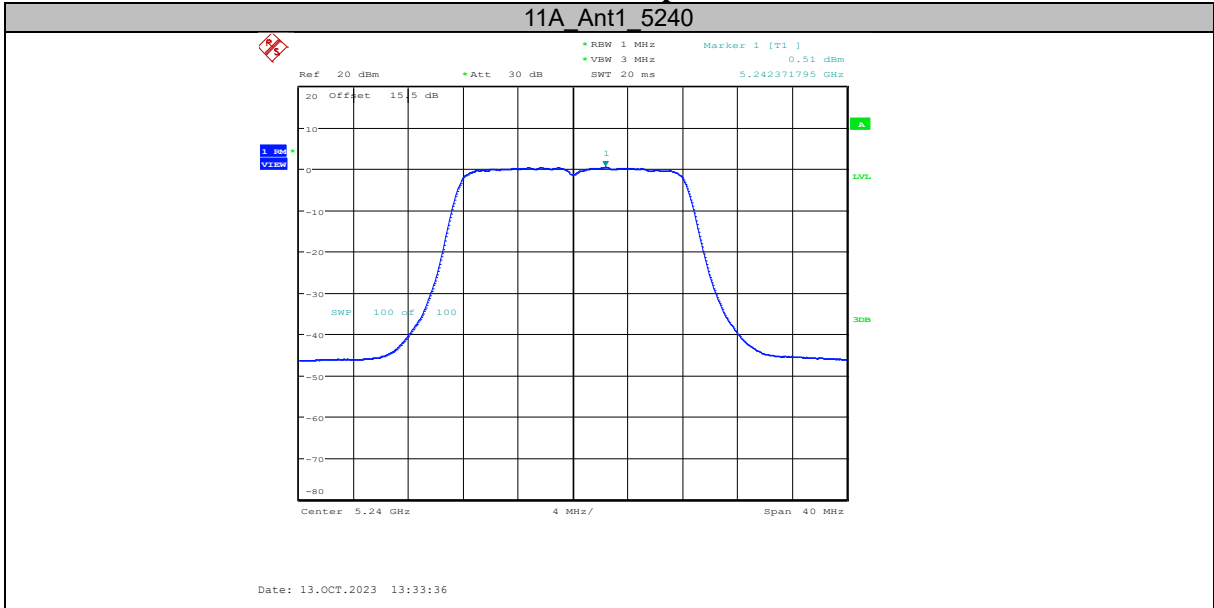

Chongqing Academy of Information and Communication Technology

Address: No. 8, Yuma Road, Chayuan New City, Nan'an District, Chongqing, P. R. China, 401336
Tel: 0086-23-88069965   FAX: 0086-23-88608777