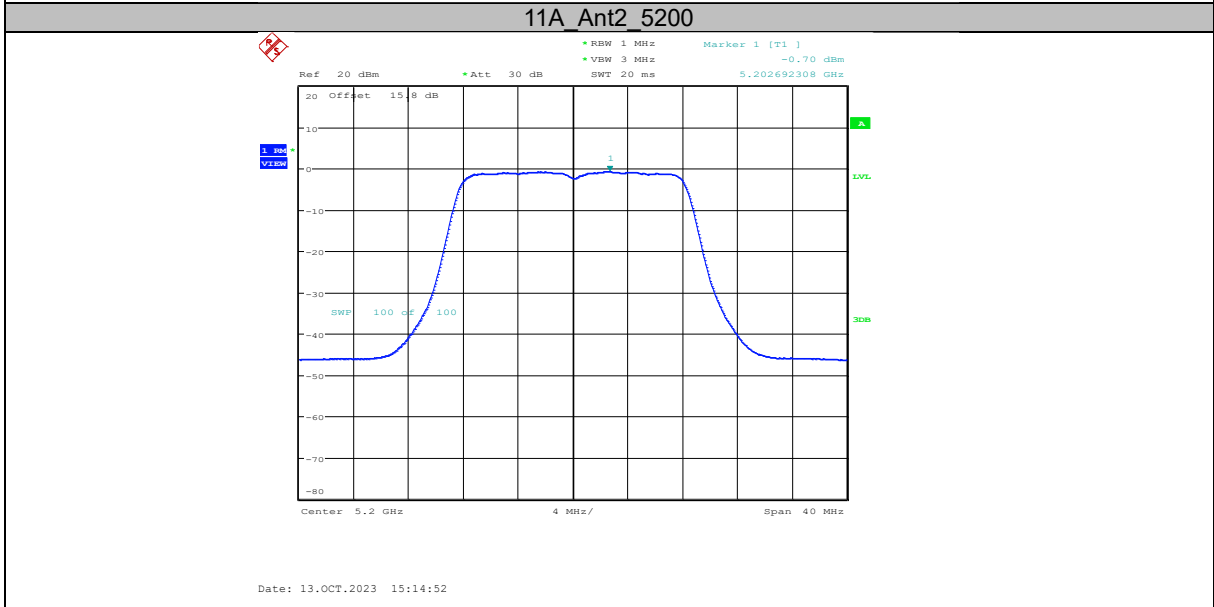

Chongqing Academy of Information and Communication Technology

Address: No. 8, Yuma Road, Chayuan New City, Nan'an District, Chongqing, P. R. China, 401336
Tel: 0086-23-88069965   FAX: 0086-23-88608777