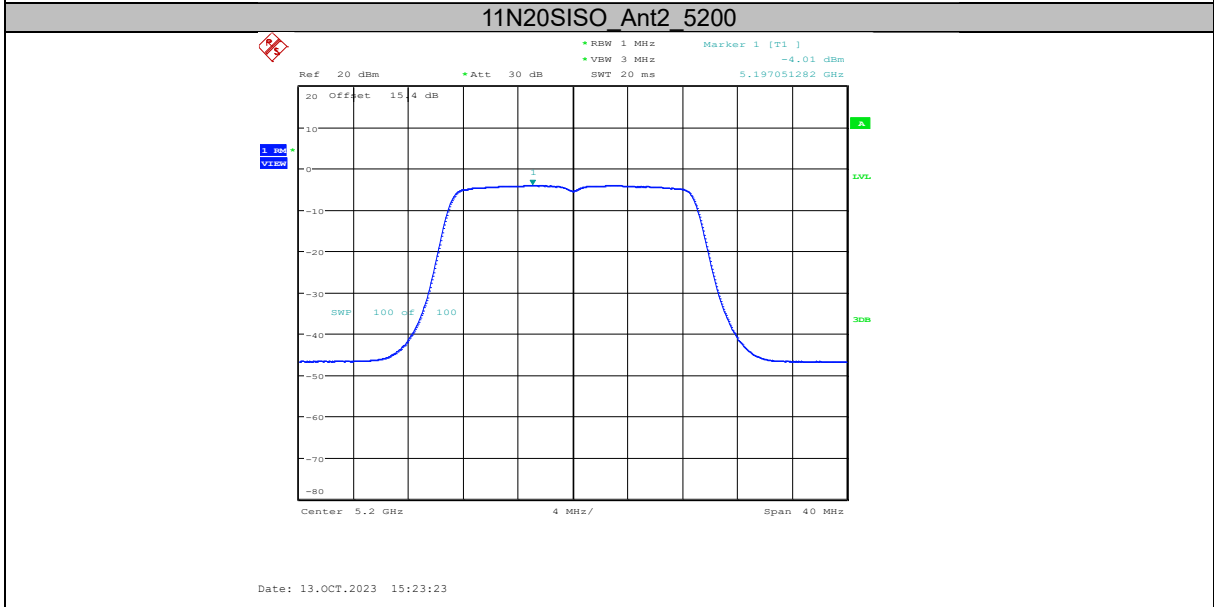

Chongqing Academy of Information and Communication Technology

Address: No. 8, Yuma Road, Chayuan New City, Nan'an District, Chongqing, P. R. China, 401336
Tel: 0086-23-88069965   FAX: 0086-23-88608777