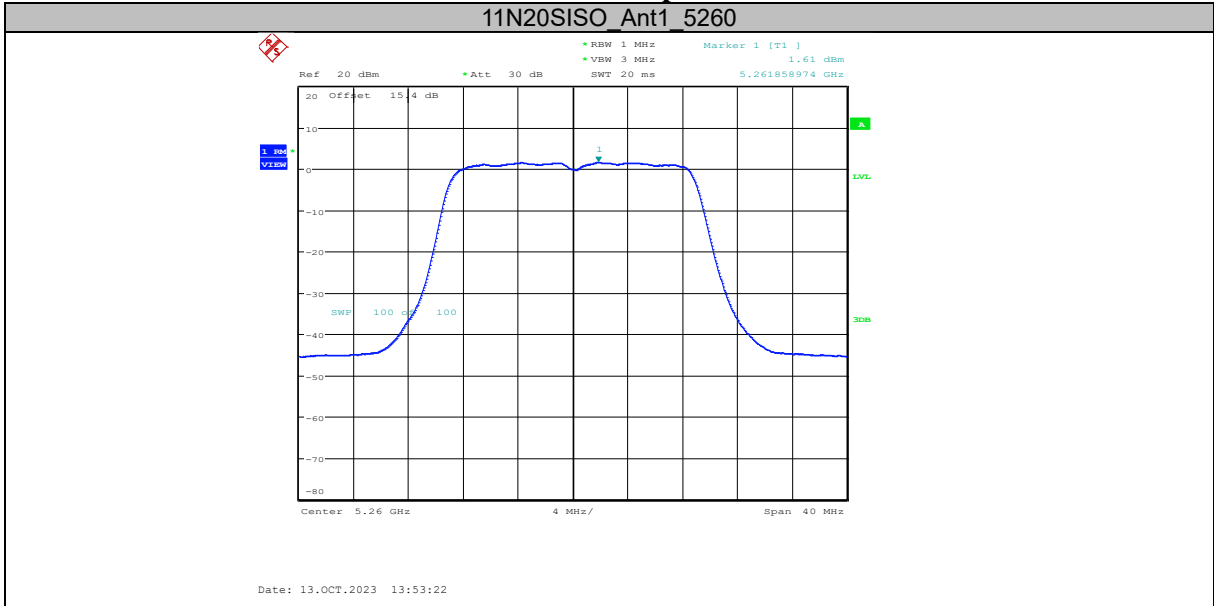

Chongqing Academy of Information and Communication Technology

Address: No. 8, Yuma Road, Chayuan New City, Nan'an District, Chongqing, P. R. China, 401336
Tel: 0086-23-88069965   FAX: 0086-23-88608777