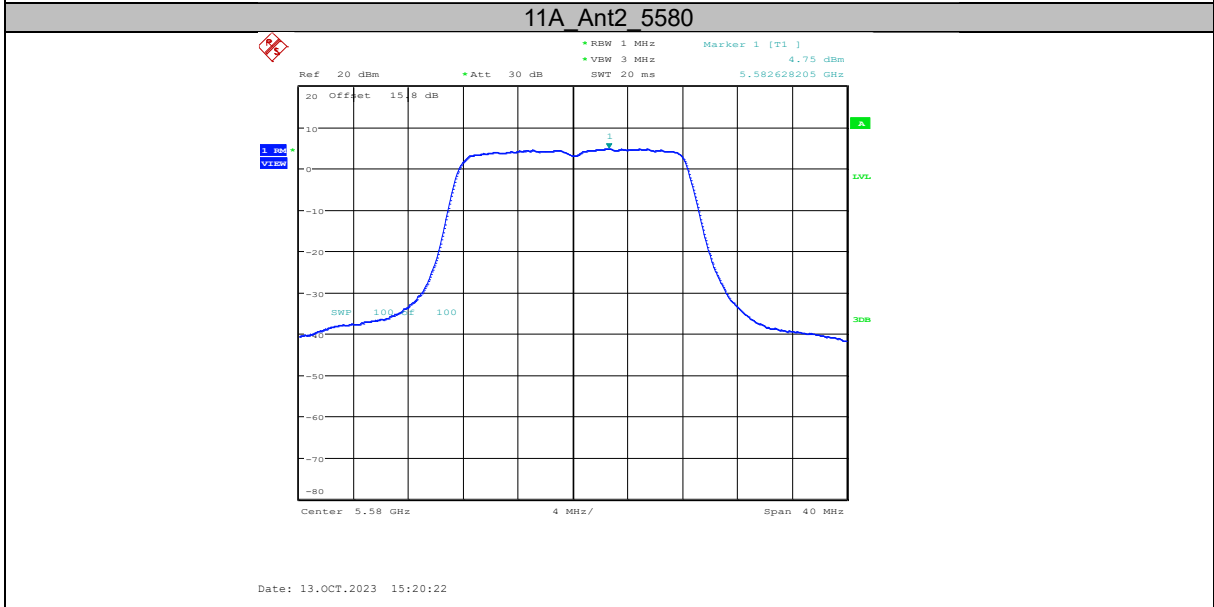

Chongqing Academy of Information and Communication Technology

Address: No. 8, Yuma Road, Chayuan New City, Nan'an District, Chongqing, P. R. China, 401336
Tel: 0086-23-88069965   FAX: 0086-23-88608777