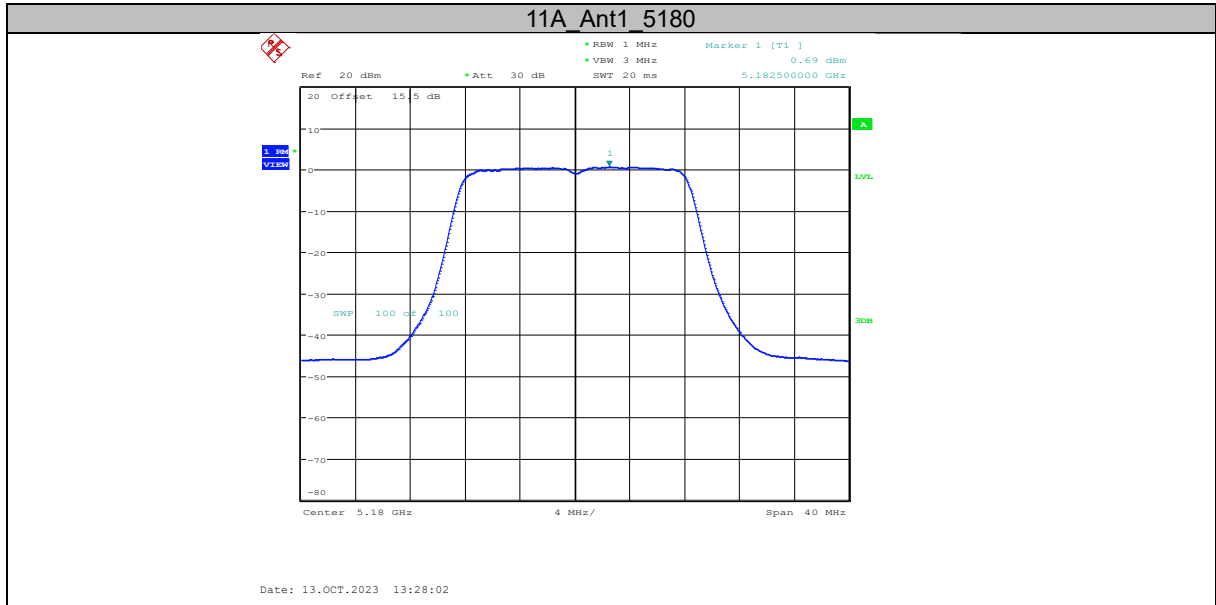

Test Graphs