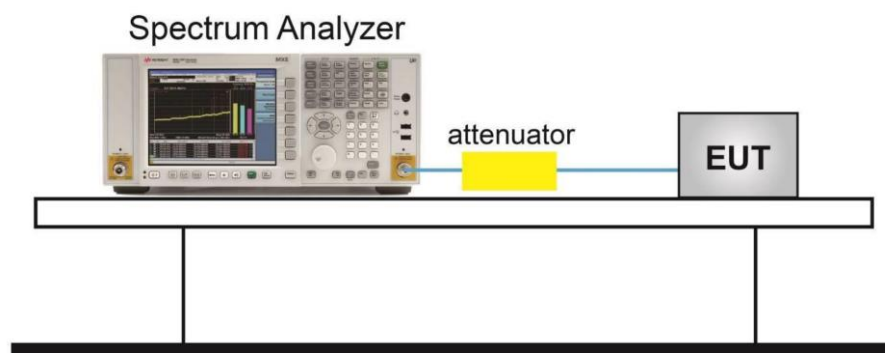

- a) Set $RBW \geq 1/T$, where T is defined in II.B.1.a).
- b) Set $VBW \geq 3$ RBW.
- c) If measurement bandwidth of Maximum PSD is specified in 500 kHz, add $10 \log(500 \text{ kHz}/RBW)$ to the measured result, whereas RBW (< 500 kHz) is the reduced resolution bandwidth of the spectrum analyzer set during measurement.
- d) If measurement bandwidth of Maximum PSD is specified in 1 MHz, add $10 \log(1\text{MHz}/RBW)$ to the measured result, whereas RBW (< 1 MHz) is the reduced resolution bandwidth of spectrum analyzer set during measurement.
- e) Care must be taken to ensure that the measurements are performed during a period of continuous transmission or are corrected upward for duty cycle.

Note: As a practical matter, it is recommended to use reduced RBW of 100 kHz for steps 5.c) and 5.d) above, since RBW=100 KHZ is available on nearly all spectrum analyzers.

Test setup

Chongqing Academy of Information and Communication Technology

Address: No. 8, Yuma Road, Chayuan New City, Nan'an District, Chongqing, P. R. China, 401336
Tel: 0086-23-88069965 FAX: 0086-23-88608777