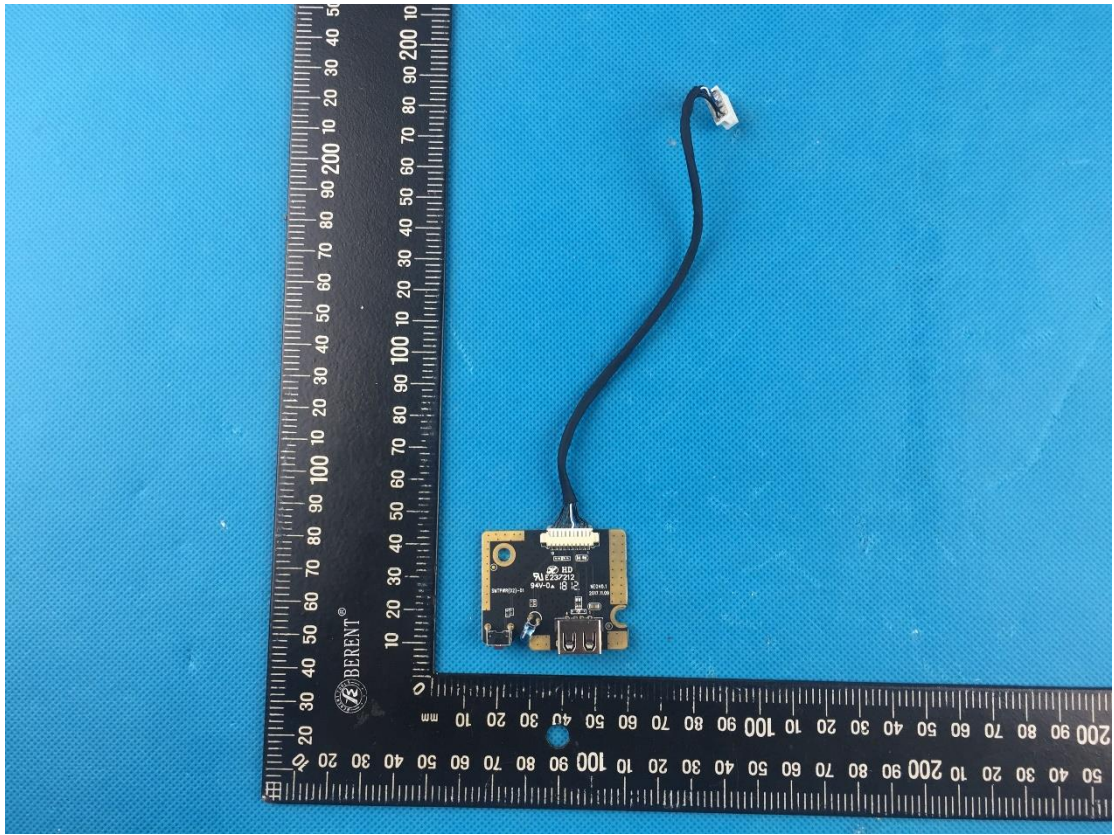

15.6"screen("T3521" "T3522" "T3523")

10.1"screen(T3522)

BT/WIFI Module: WCN3660B