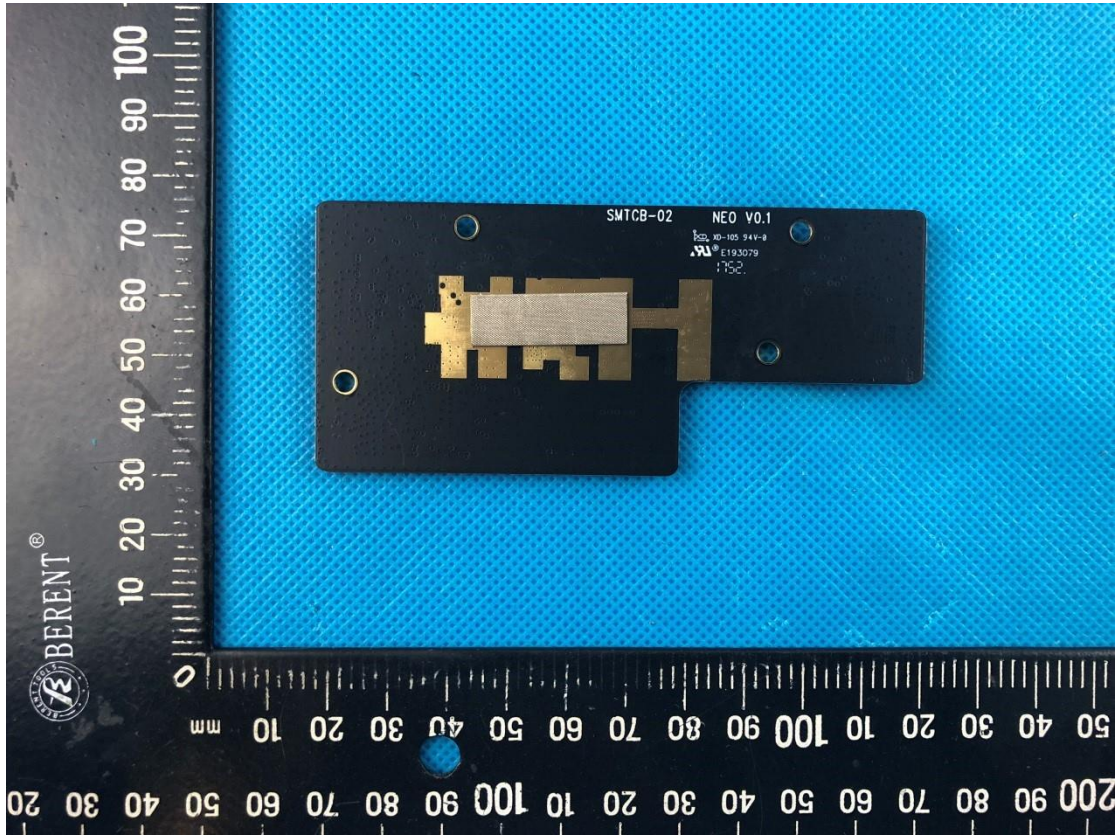

15.6"screen("T3521" "T3522" "T3523")

10.1"screen(T3522)

BT/WIFI Module: WCN3660B