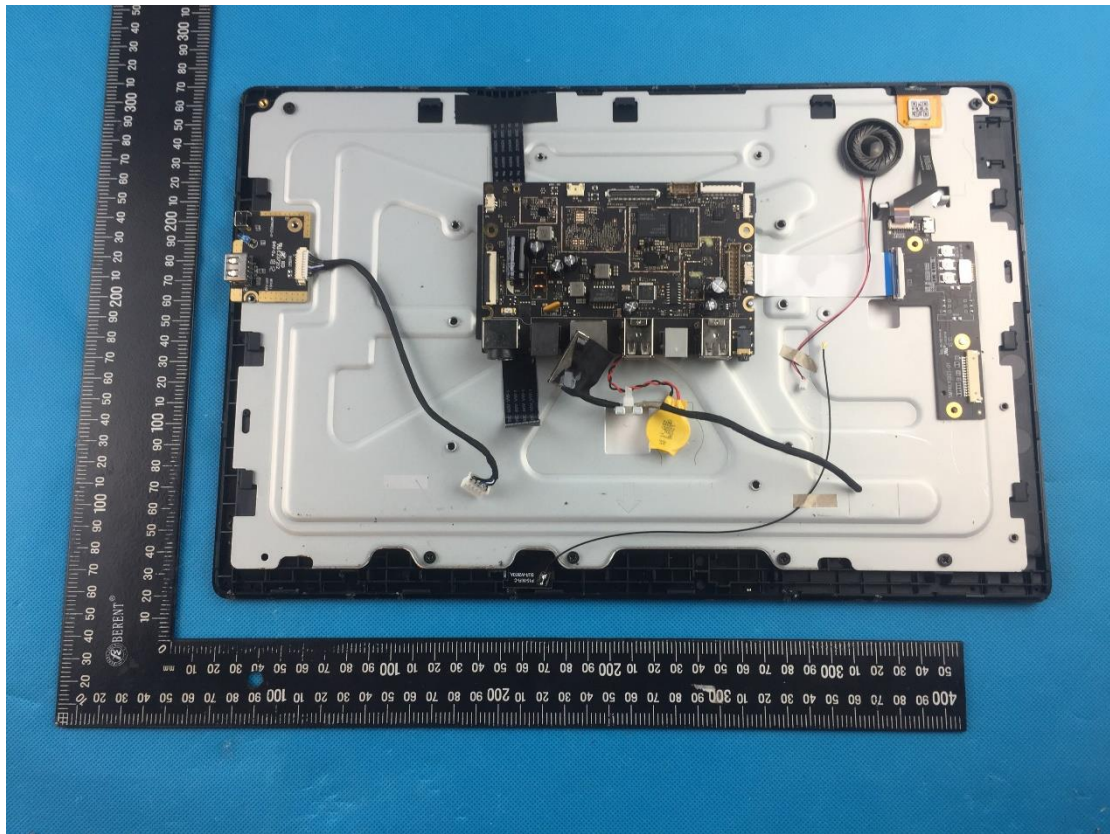

15.6"screen("T3521" "T3522" "T3523")

10.1"screen(T3522)

BT/WIFI Module: WCN3660B