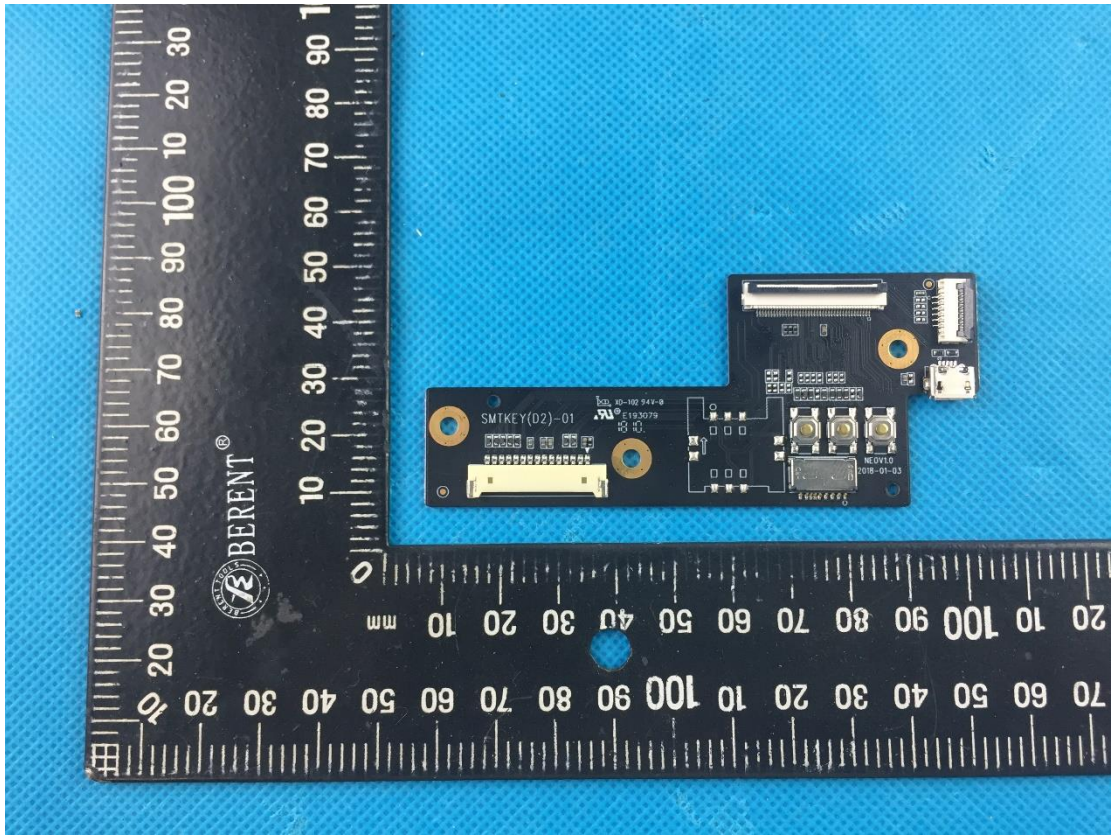

15.6"screen("T3521" "T3522" "T3523")

10.1"screen(T3522)

BT/WIFI Module: WCN3660B