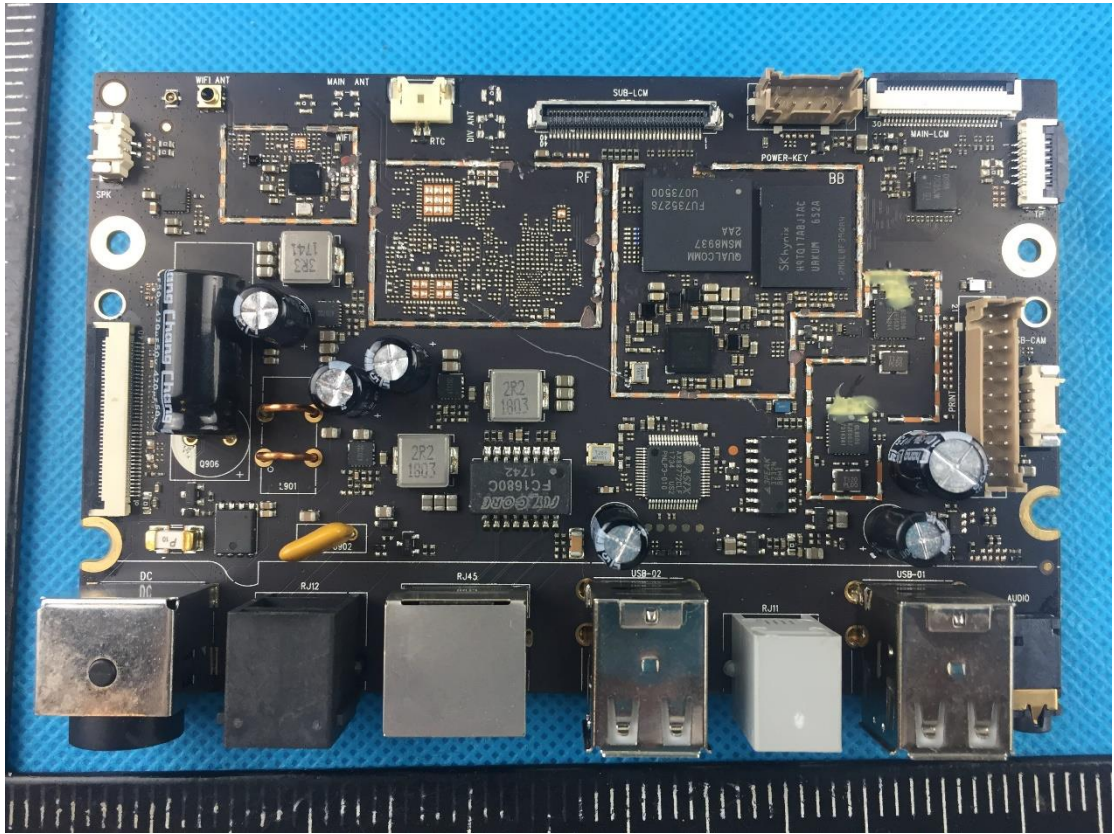

15.6"screen("T3521" "T3522" "T3523")

10.1"screen(T3522)

BT/WIFI Module: WCN3660B