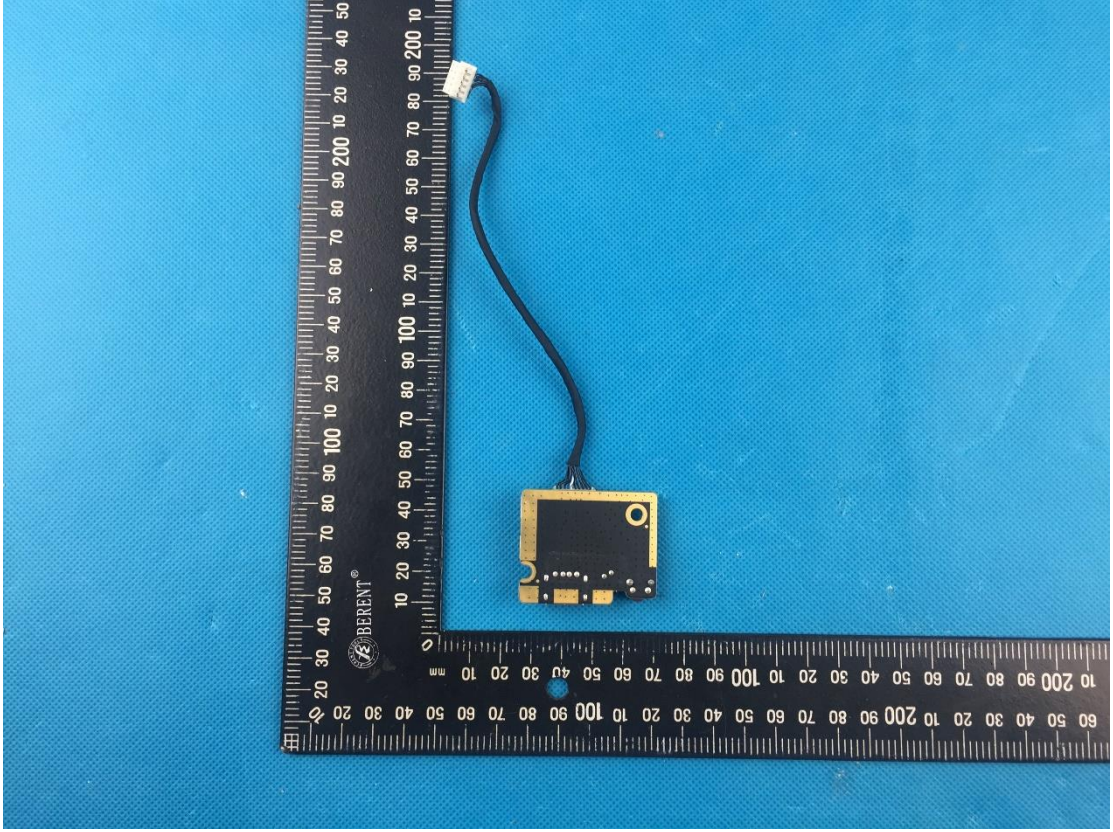

15.6"screen("T3521" "T3522" "T3523")

10.1"screen(T3522)

BT/WIFI Module: WCN3660B