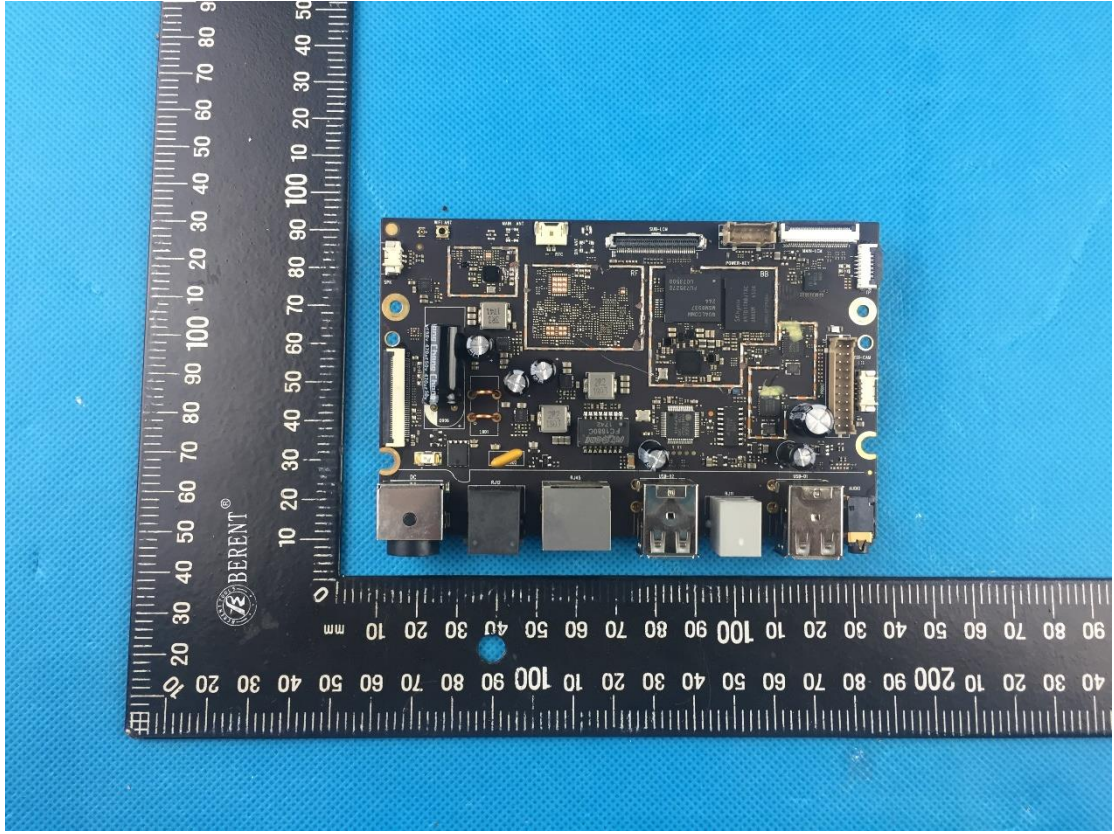

15.6"screen("T3521" "T3522" "T3523")

10.1"screen(T3522)

BT/WIFI Module: WCN3660B