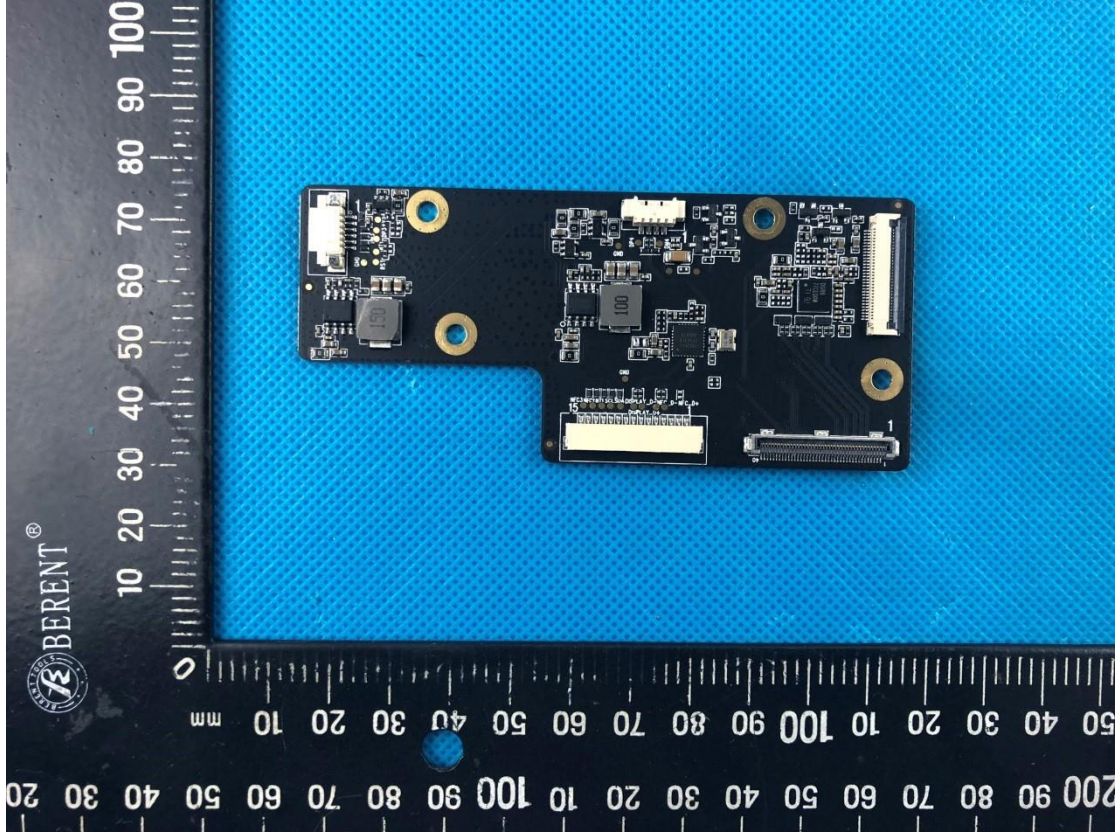

15.6"screen("T3521" "T3522" "T3523")

10.1"screen(T3522)

BT/WIFI Module: WCN3660B