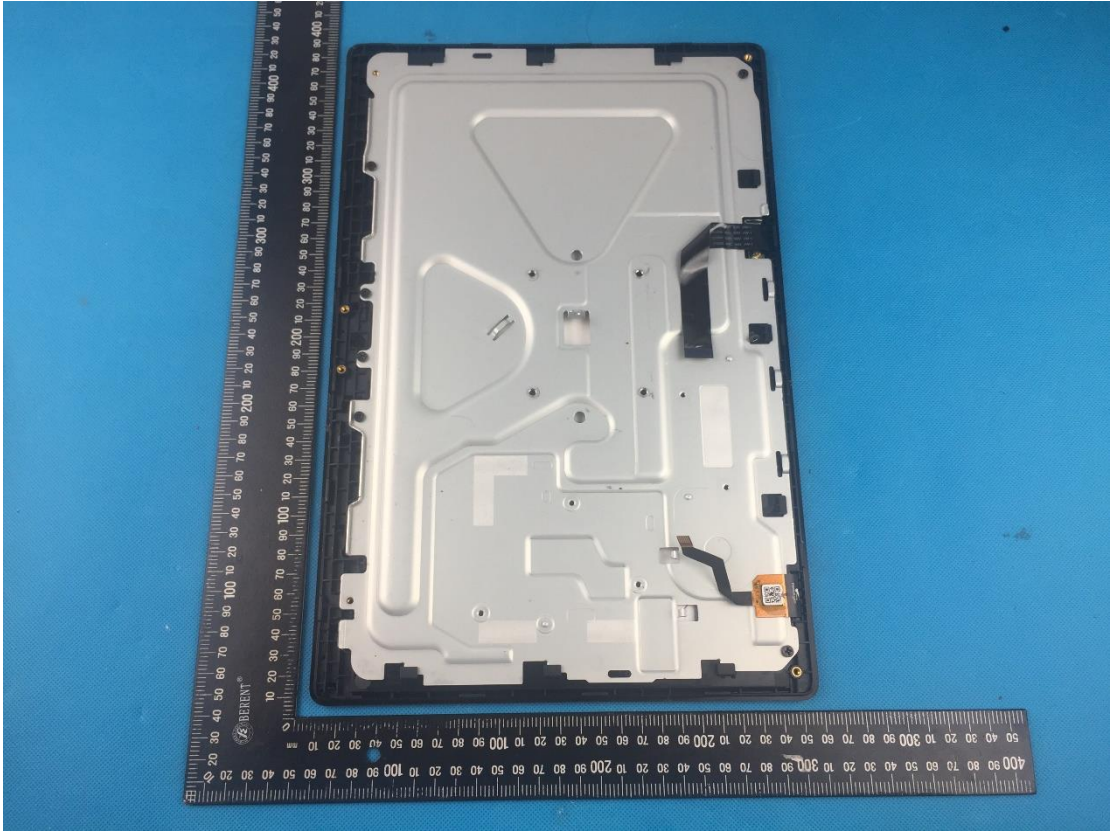

15.6"screen("T3521" "T3522" "T3523")

10.1"screen(T3522)

BT/WIFI Module: WCN3660B