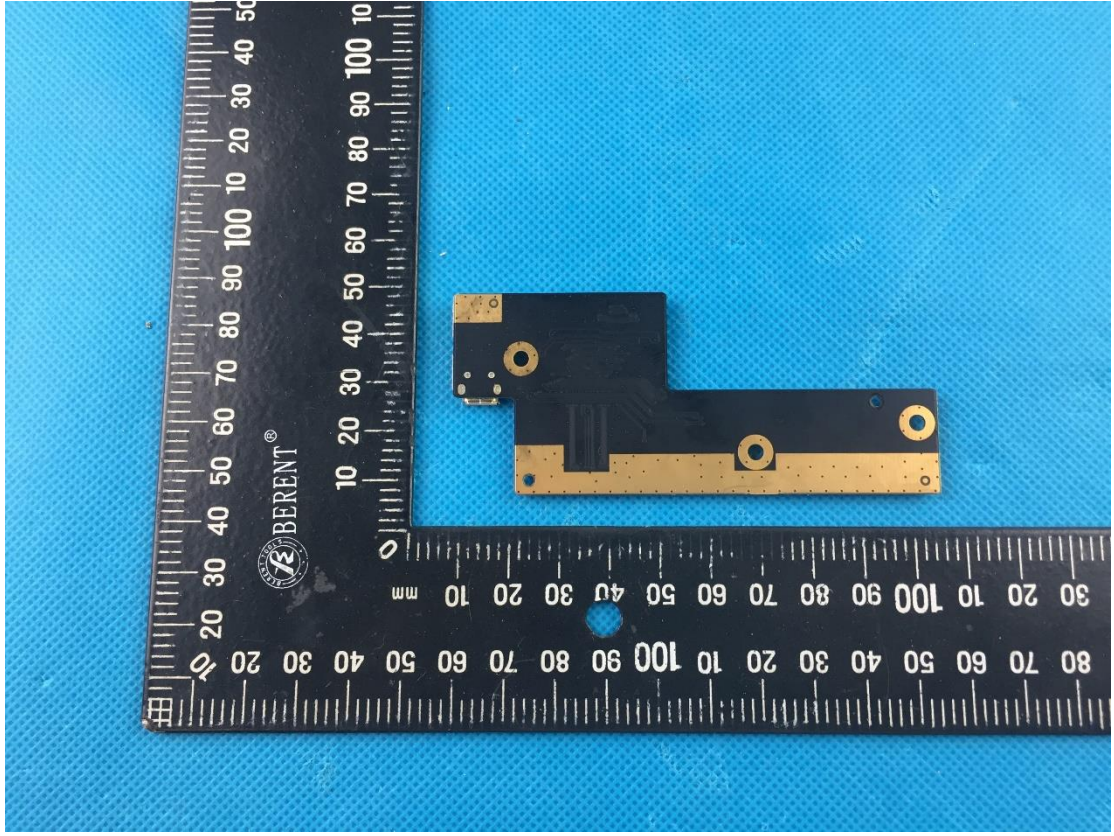

15.6"screen("T3521" "T3522" "T3523")

10.1"screen(T3522)

BT/WIFI Module: WCN3660B