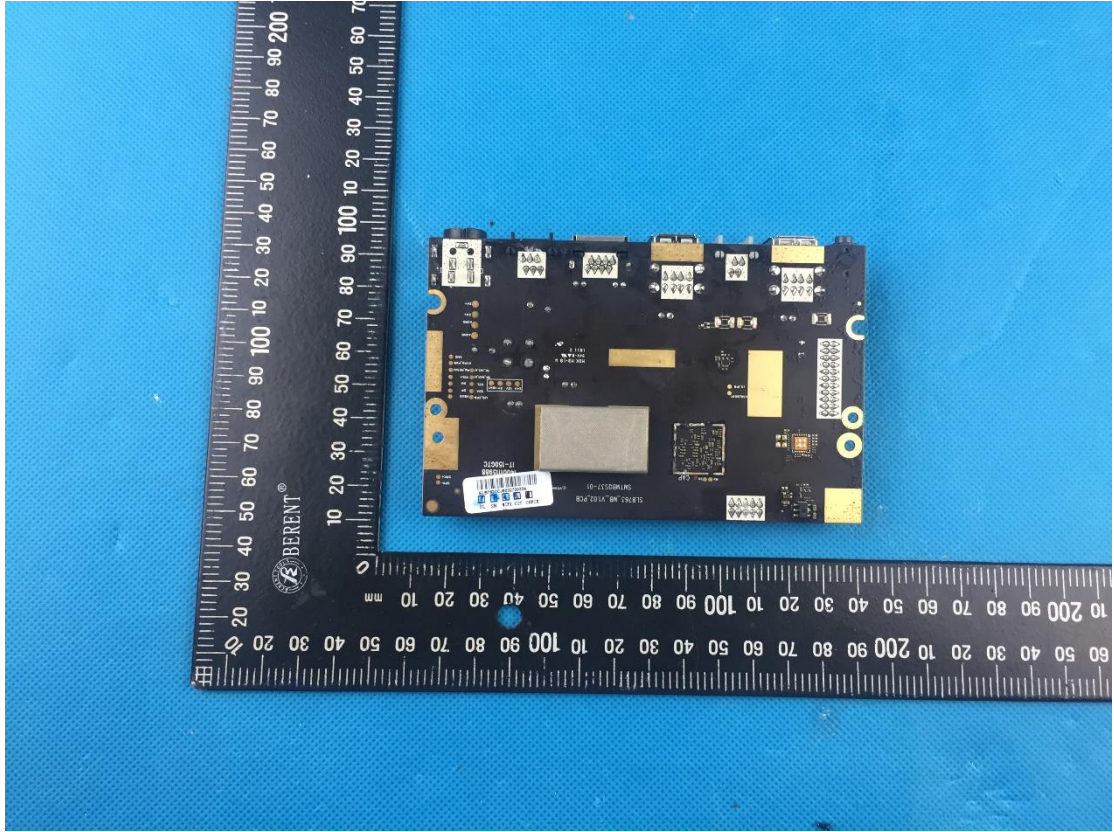

15.6"screen("T3521" "T3522" "T3523")

10.1"screen(T3522)

BT/WIFI Module: WCN3660B