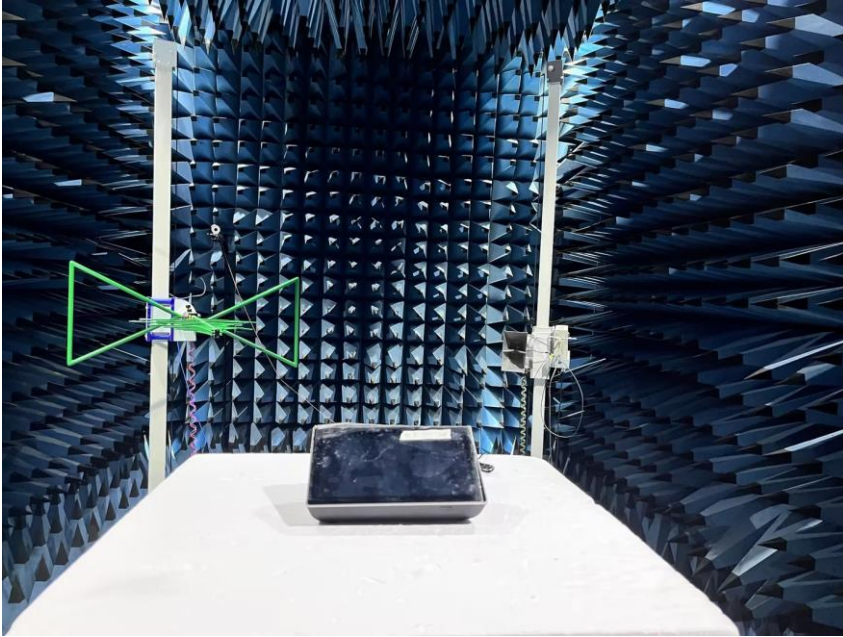

Radiated Spurious Emissions (Above 1GHz)