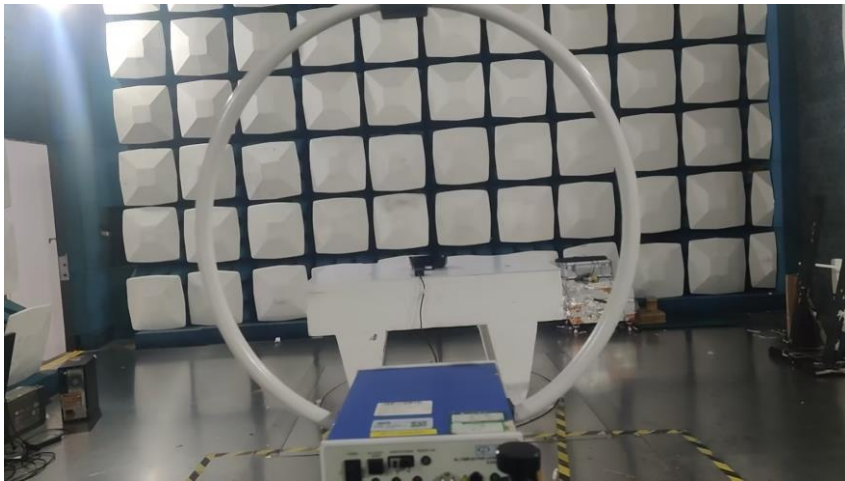

Appendix

Photographs of Test Setup for KSCR2309001745AT

Test Model No.: T1721

Test Setup Photo

RF Conducted Test Setup

Radiated Spurious Emissions 9kHz-30MHz

Radiated Spurious Emissions Below 1GHz

Radiated Spurious Emissions Above 1GHz

Conducted Emissions at AC Power Line (150kHz-30MHz)