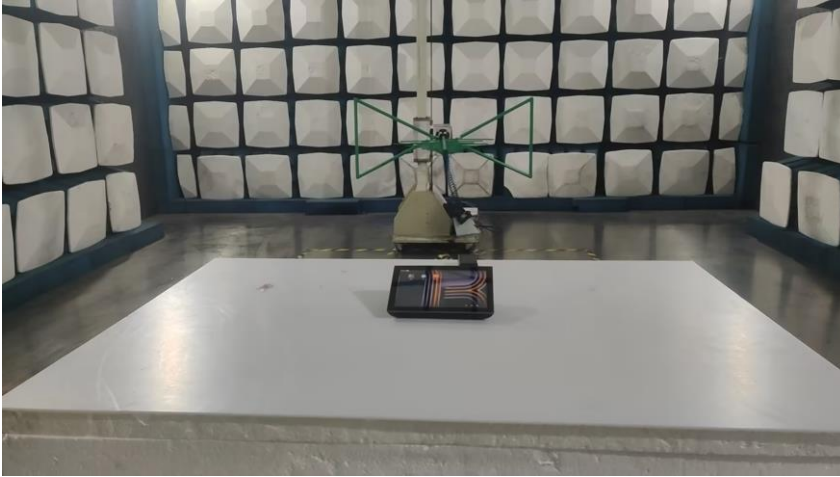

Appendix

Photographs of Test Setup for KSCR2309001745AT

Test Model No.: T1721

Test Setup Photo

RF Conducted Test Setup

Radiated Spurious Emissions 9kHz-30MHz

Radiated Spurious Emissions Below 1GHz

Radiated Spurious Emissions Above 1GHz

Conducted Emissions at AC Power Line (150kHz-30MHz)