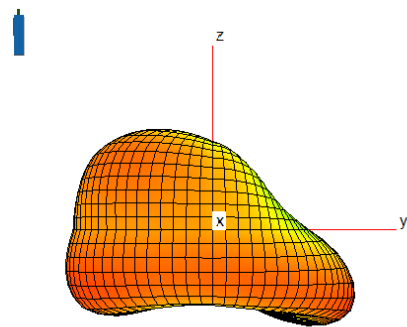

5725~5850MHz	3.1	-3.9
1575.5MHz	0.3	-4.2

4. 3D Directional Pattern

MAIN ANTENNA

690MHZ