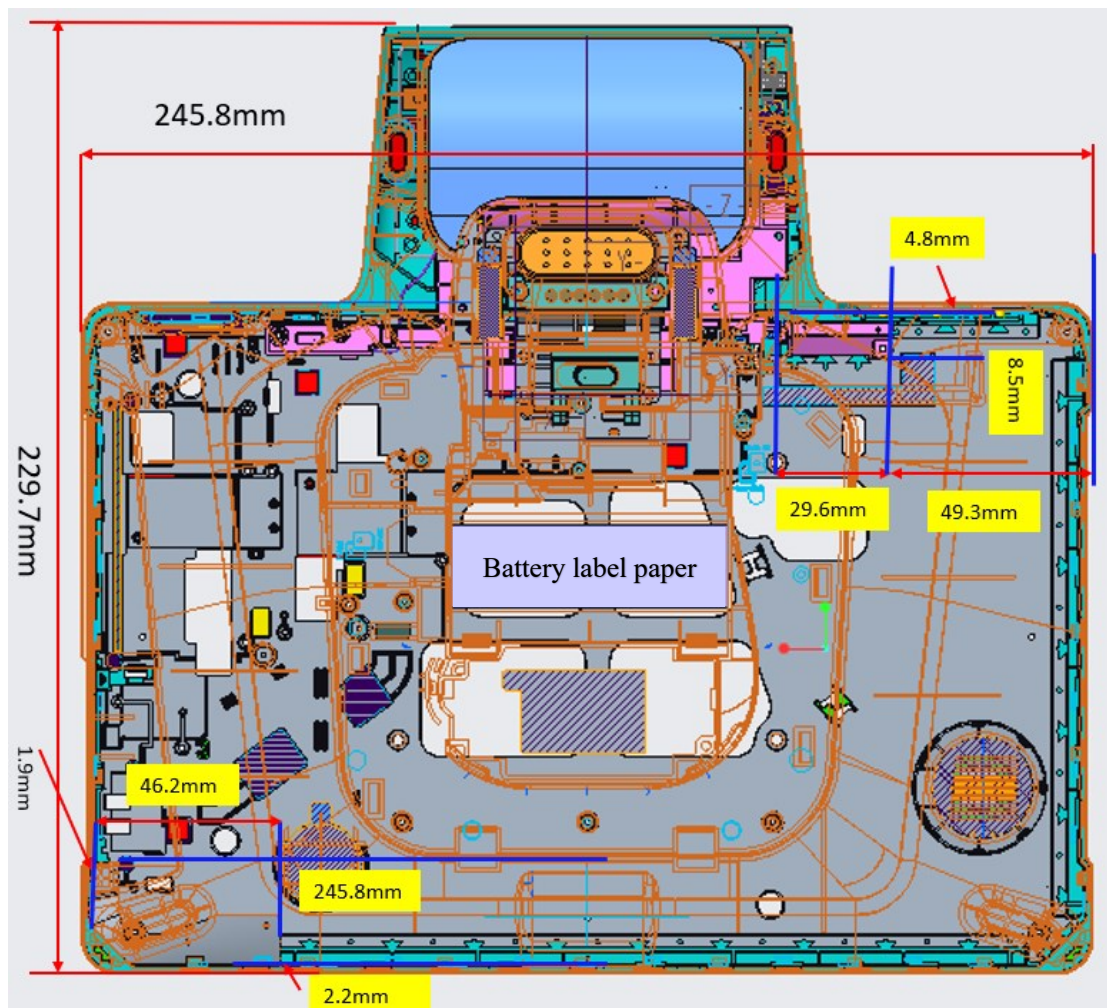

# Antenna Product Specification

Entry Name	MIX
Frequency Channel	GSM850/900/1800 UMTS: B1/2/4/5/8 FDD-LTE: B1/2/3/4/5/7/12/13/14/17/18/19/25/26/28/30/66/ 71 TDD-LTE: 38/41
Supplier Name	KunShan Innwave Communication Technology Co., Ltd.

## 2. Antenna Area