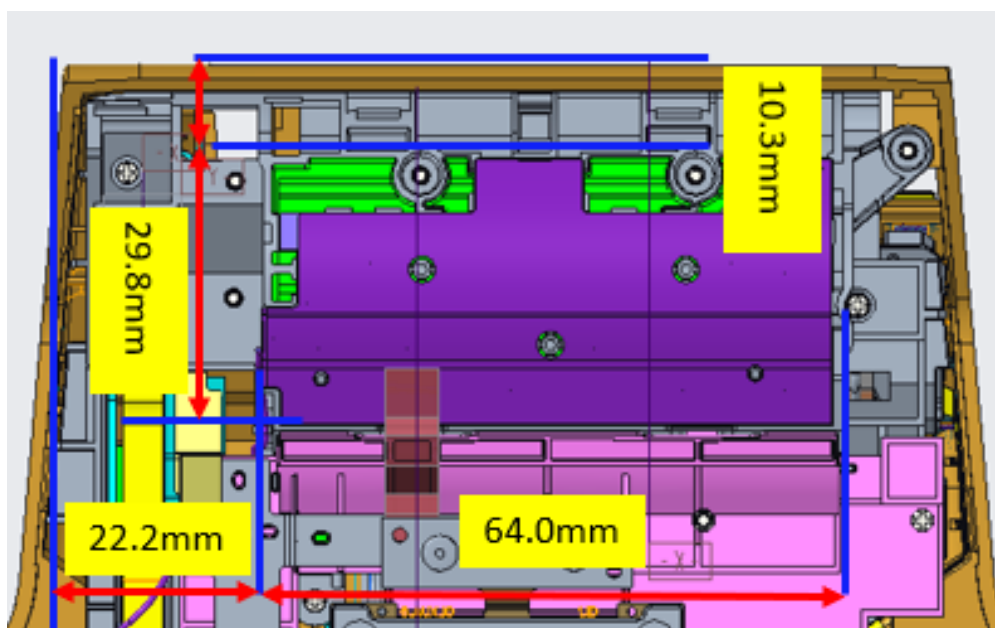

# Antenna Product Specification

Entry Name	MIX
Frequency Channel	GSM850/900/1800 UMTS: B1/2/4/5/8 FDD-LTE: B1/2/3/4/5/7/12/13/14/17/18/19/25/26/28/30/66/ 71 TDD-LTE: 38/41
Supplier Name	KunShan Innwave Communication Technology Co., Ltd.

## 2. Antenna Area