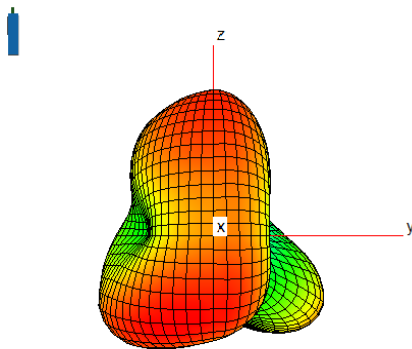

5725~5850MHz	3.1	-3.9
1575.5MHz	0.3	-4.2

4. 3D Directional Pattern

MAIN ANTENNA

620MHZ