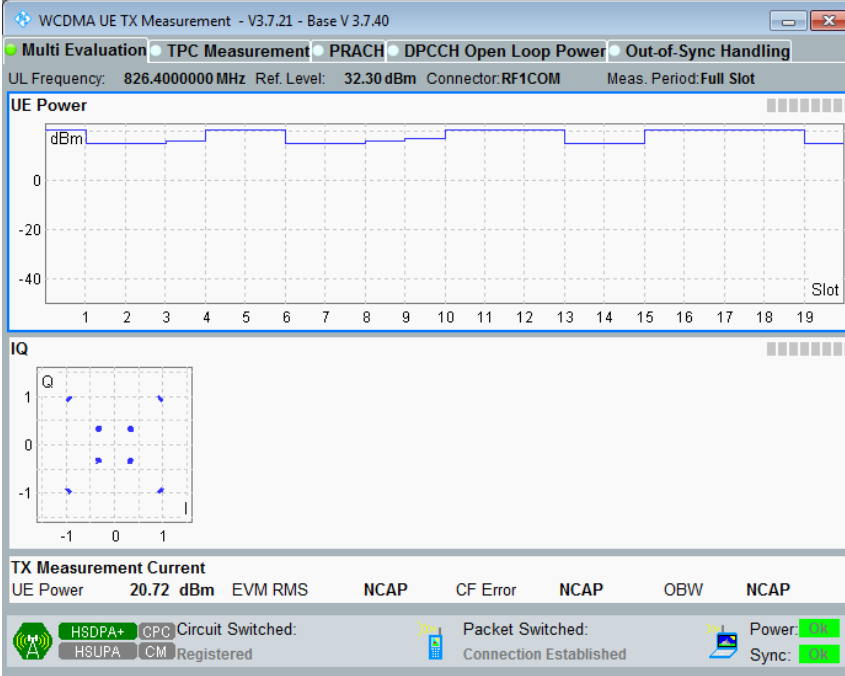

- WCDMA
- Multi Evaluation **RDY**
- RF Settings
- Trigger
- Display
- Signaling Parameter
- WCDMA 1 Signaling **ON**

Go To Local Show Remote Screen