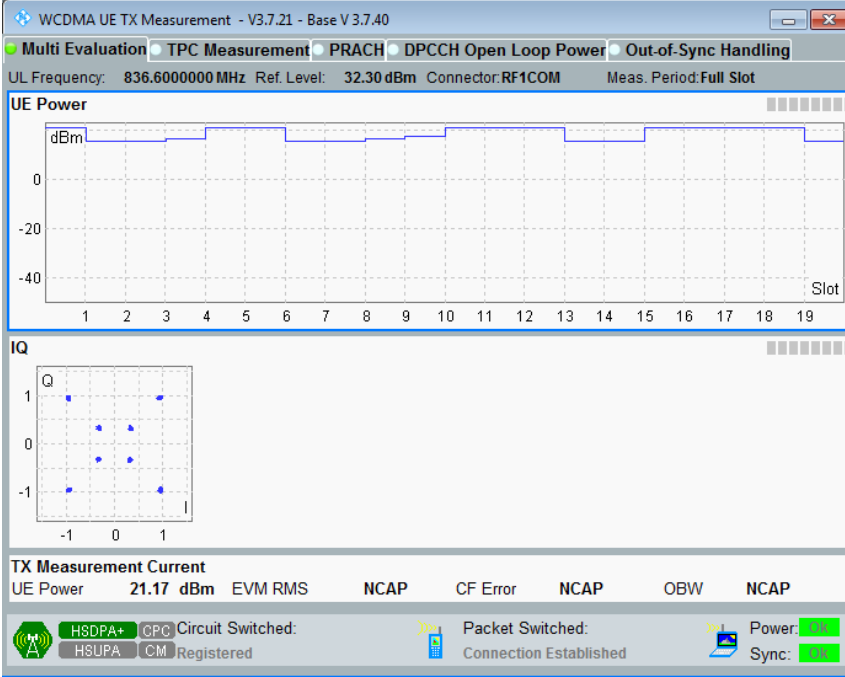

- WCDMA
- Multi Evaluation **RDY**
- RF Settings
- Trigger
- Display
- Signaling Parameter
- WCDMA 1 Signaling **ON**

Go To Local Show Remote Screen