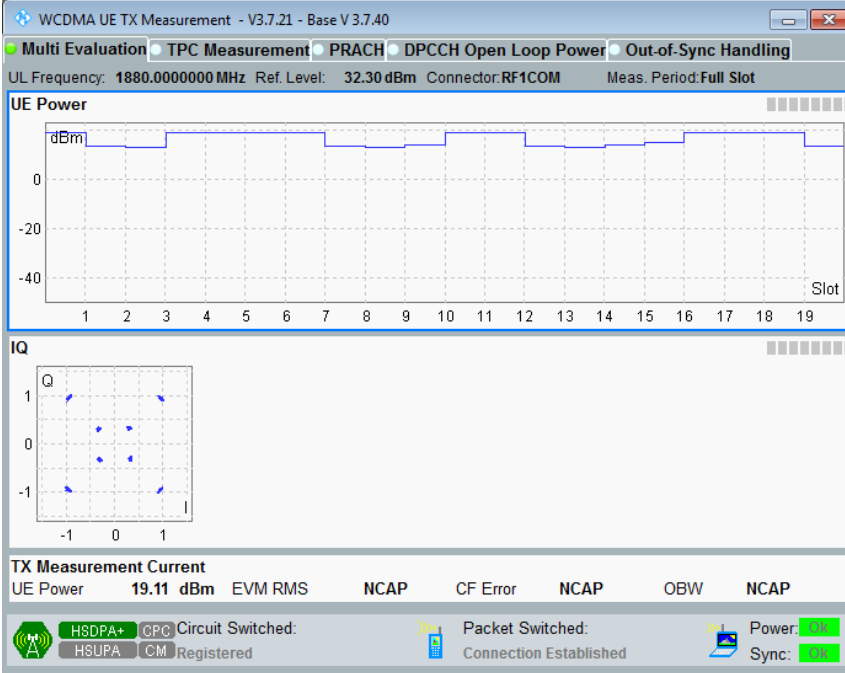

- WCDMA
- Multi Evaluation **RDY**
- RF Settings
- Trigger
- Display
- Signaling Parameter
- WCDMA 1 Signaling **ON**

Go To Local Show Remote Screen