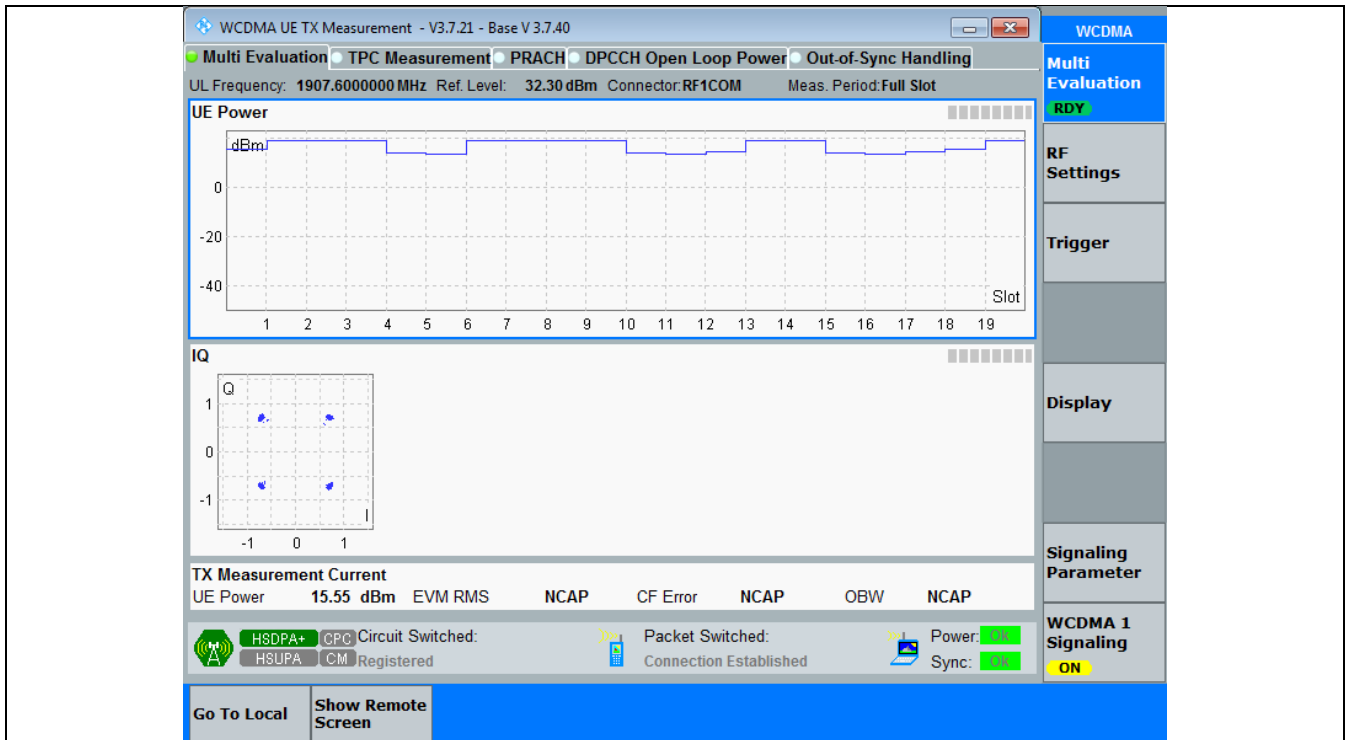

2. Modulation Characteristics

2.1 Test Graph