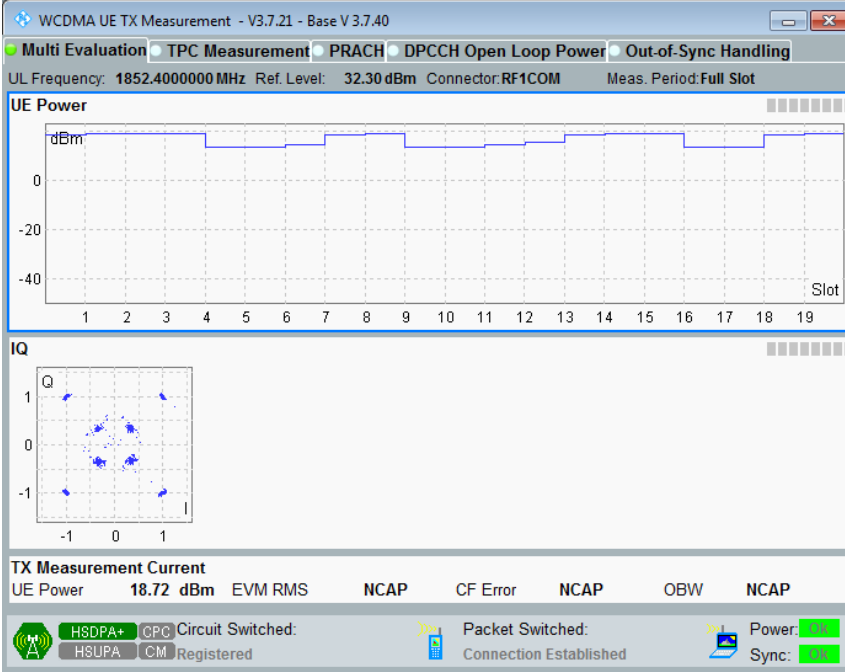

- WCDMA
- Multi Evaluation **RDY**
- RF Settings
- Trigger
- Display
- Signaling Parameter
- WCDMA 1 Signaling **ON**

Go To Local Show Remote Screen