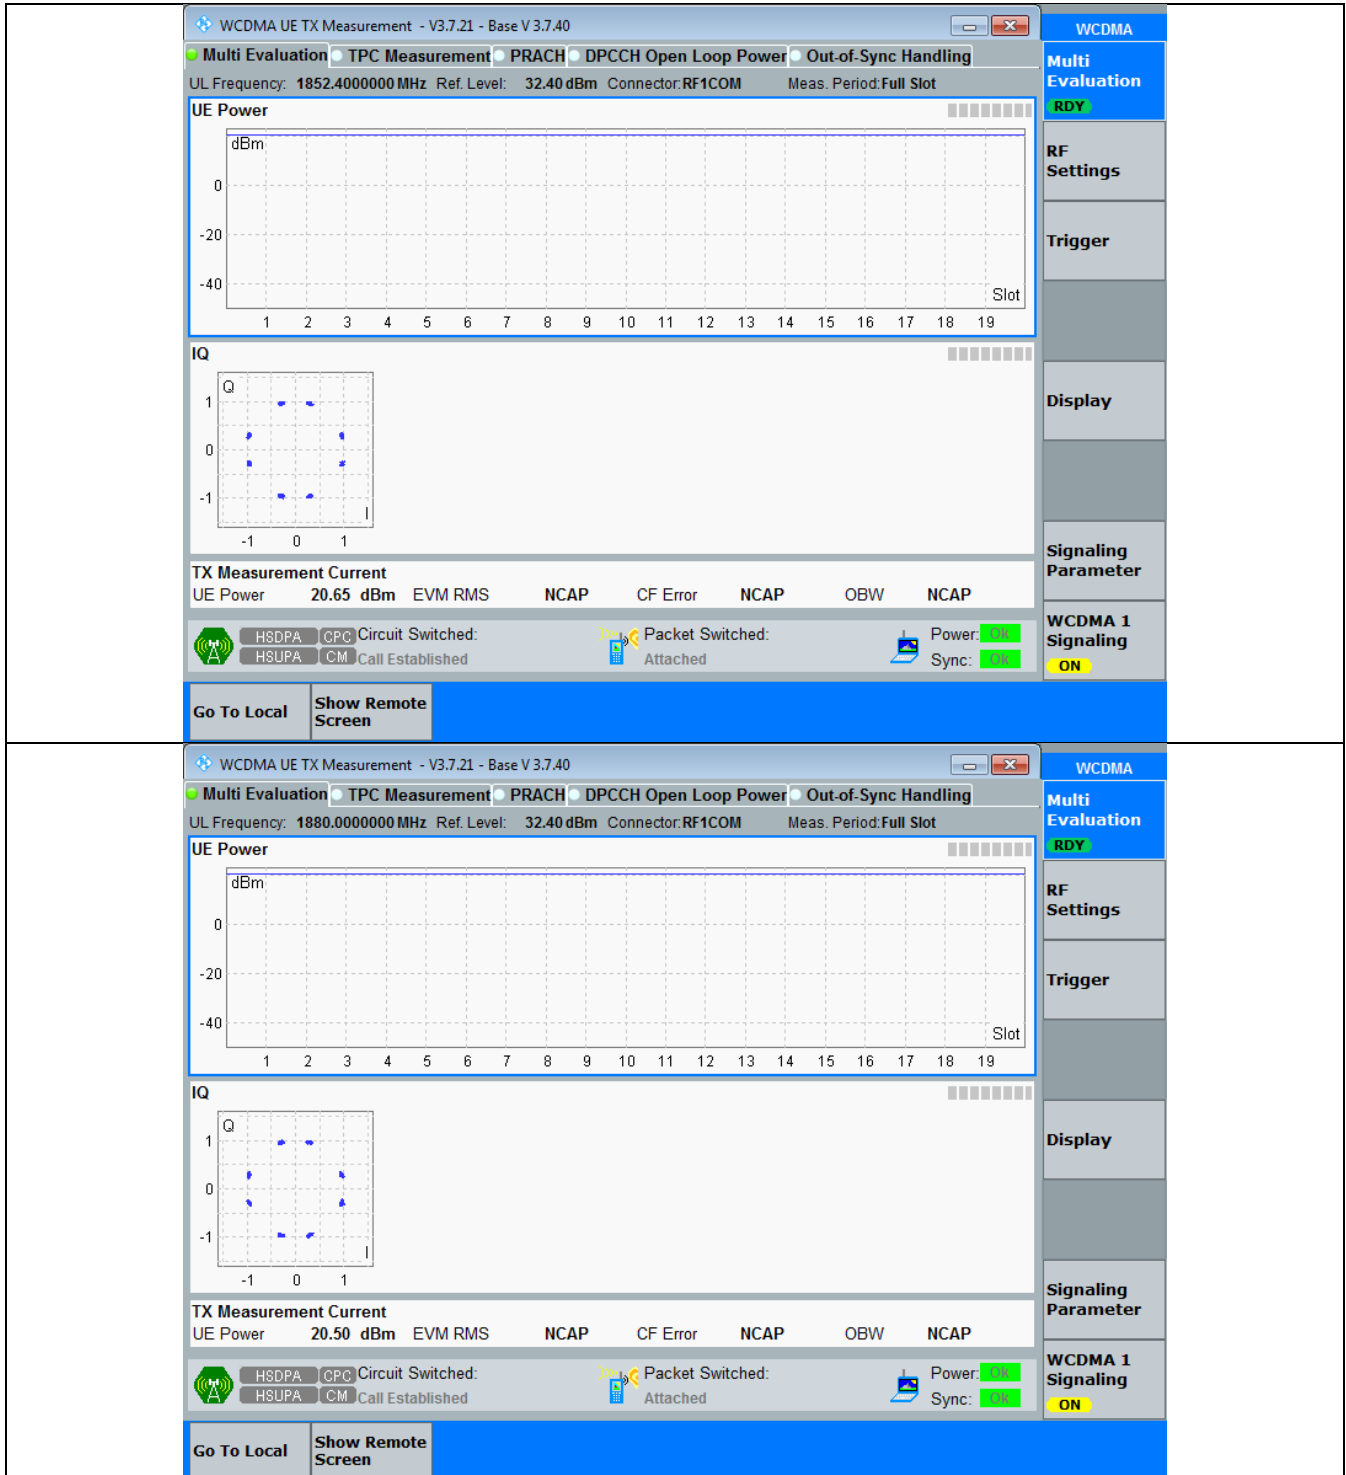

1. Modulation Characteristics

1.1 Test Graph

WCDMA UE TX Measurement - V3.7.21 - Base V3.7.40

Multi Evaluation TPC Measurement PRACH DPCCH Open Loop Power Out-of-Sync Handling

UL Frequency: 1907.600000 MHz Ref. Level: 32.40 dBm Connector:RF1COM Meas. Period:Full Slot