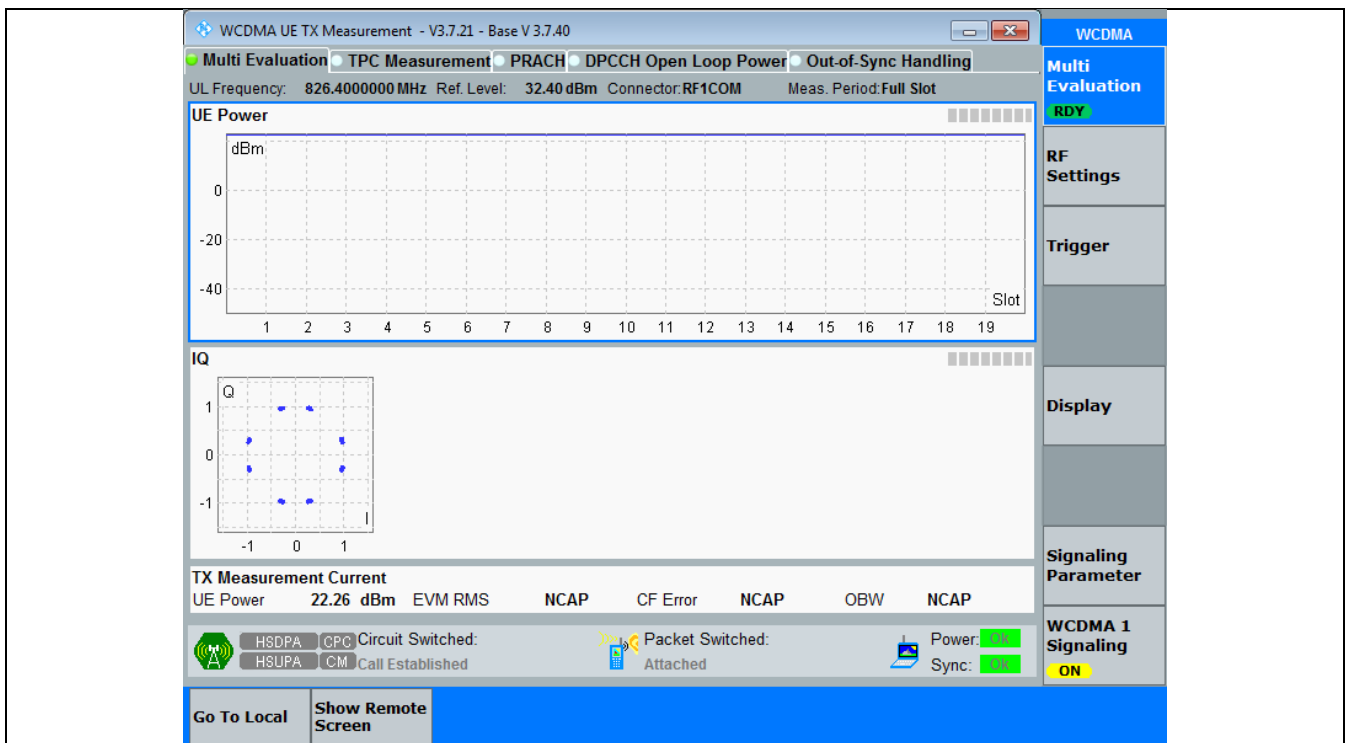

2. Modulation Characteristics

2.1 Test Graph