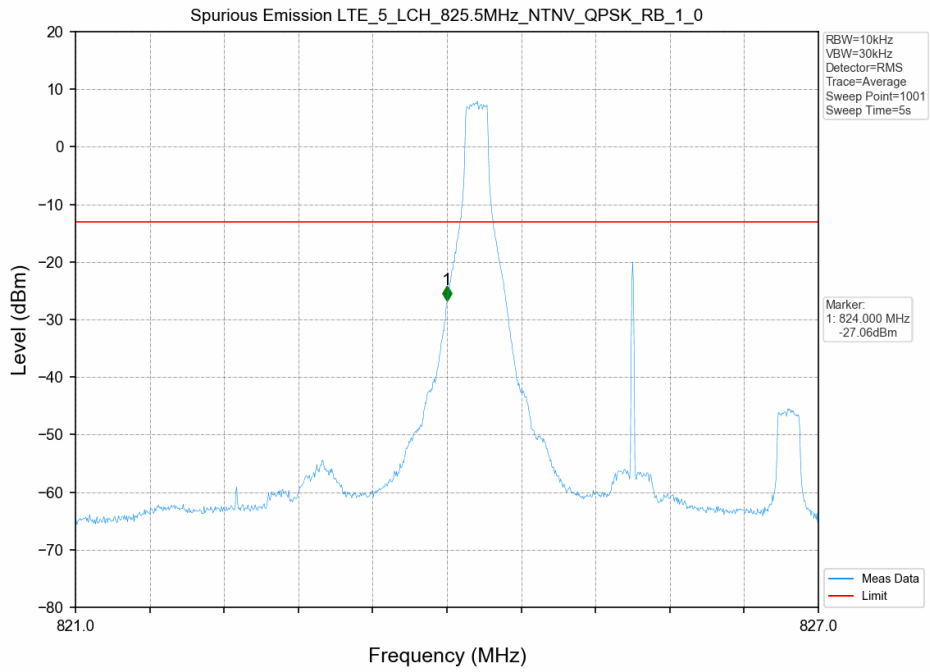

# Spurious Emission

## LTE Band 5(1.4M)

# LTE Band 5(3M)

# LTE Band 5(5M)