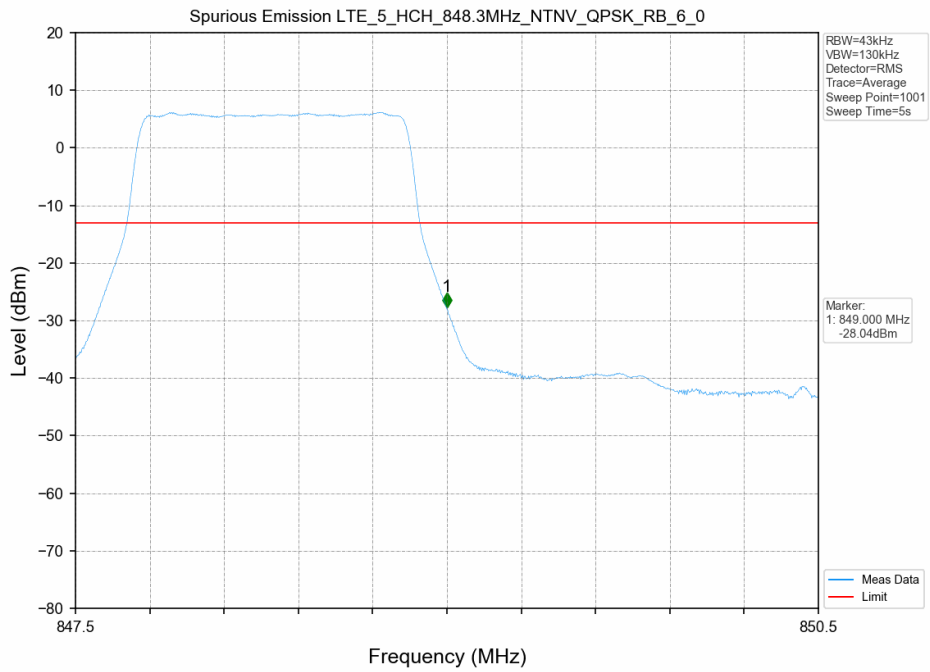

# Spurious Emission

## LTE Band 5(1.4M)

# LTE Band 5(3M)