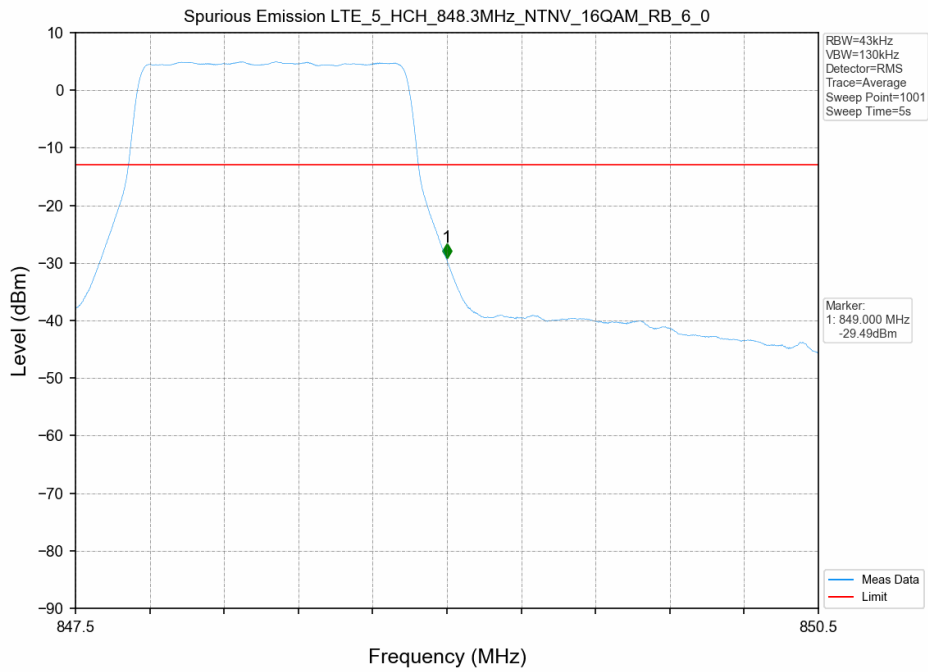

# Spurious Emission

## LTE Band 5(1.4M)

# LTE Band 5(3M)

# LTE Band 5(5M)