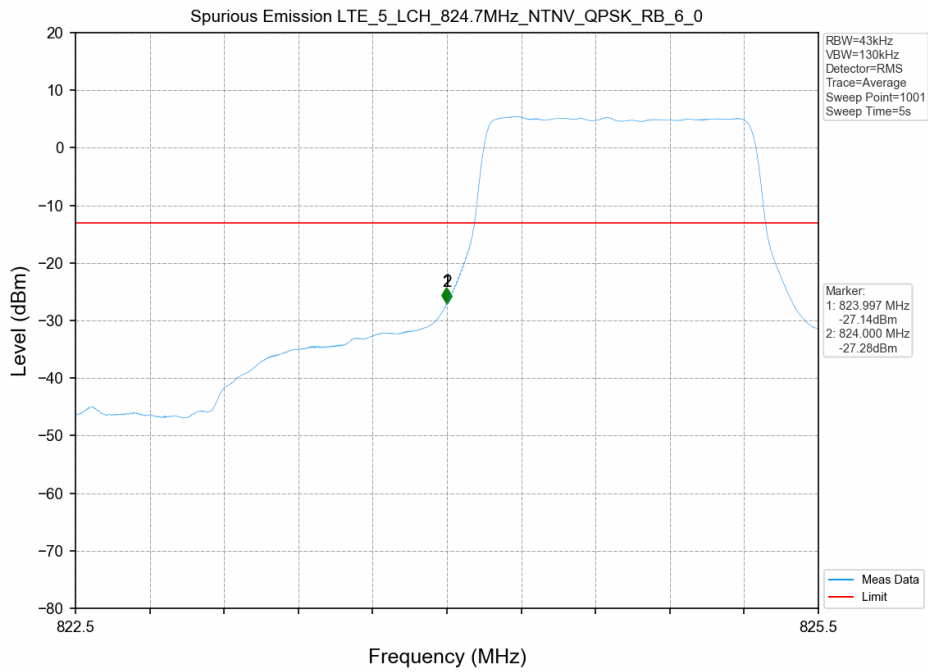

# Spurious Emission

## LTE Band 5(1.4M)

# LTE Band 5(3M)