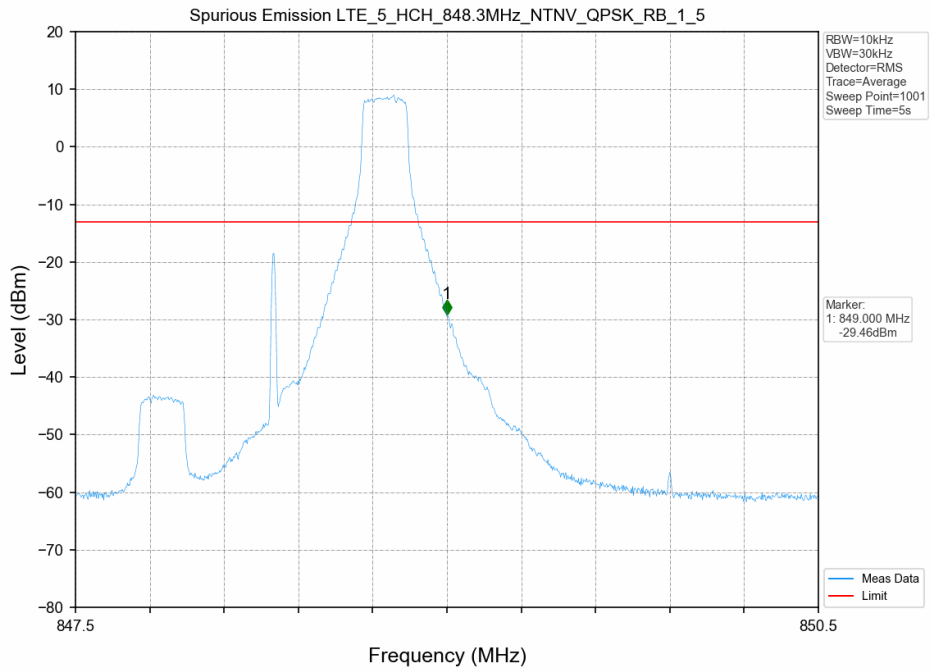

# Spurious Emission

## LTE Band 5(1.4M)