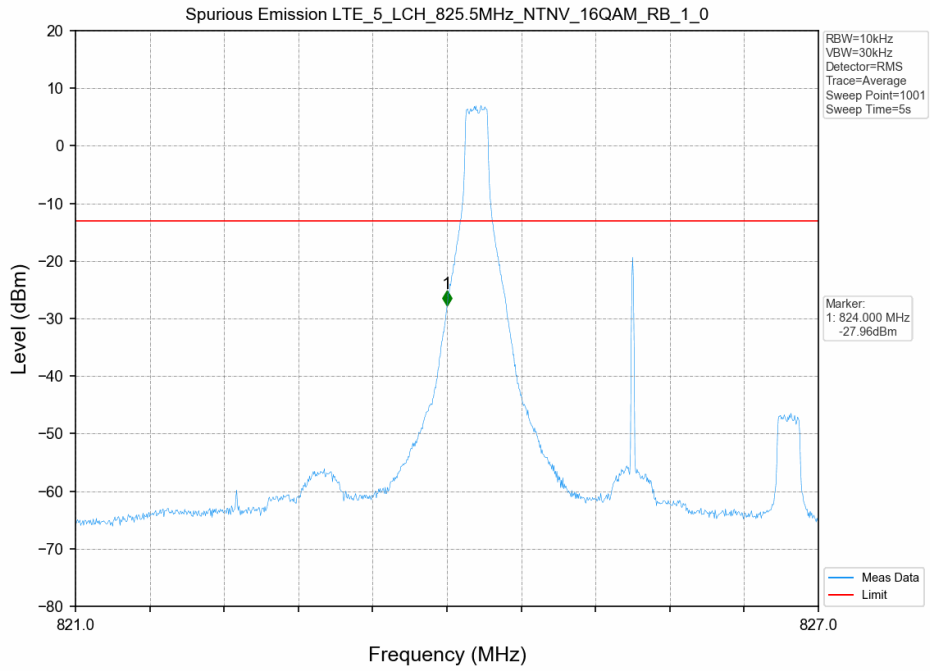

# Spurious Emission

## LTE Band 5(1.4M)

# LTE Band 5(3M)

# LTE Band 5(5M)