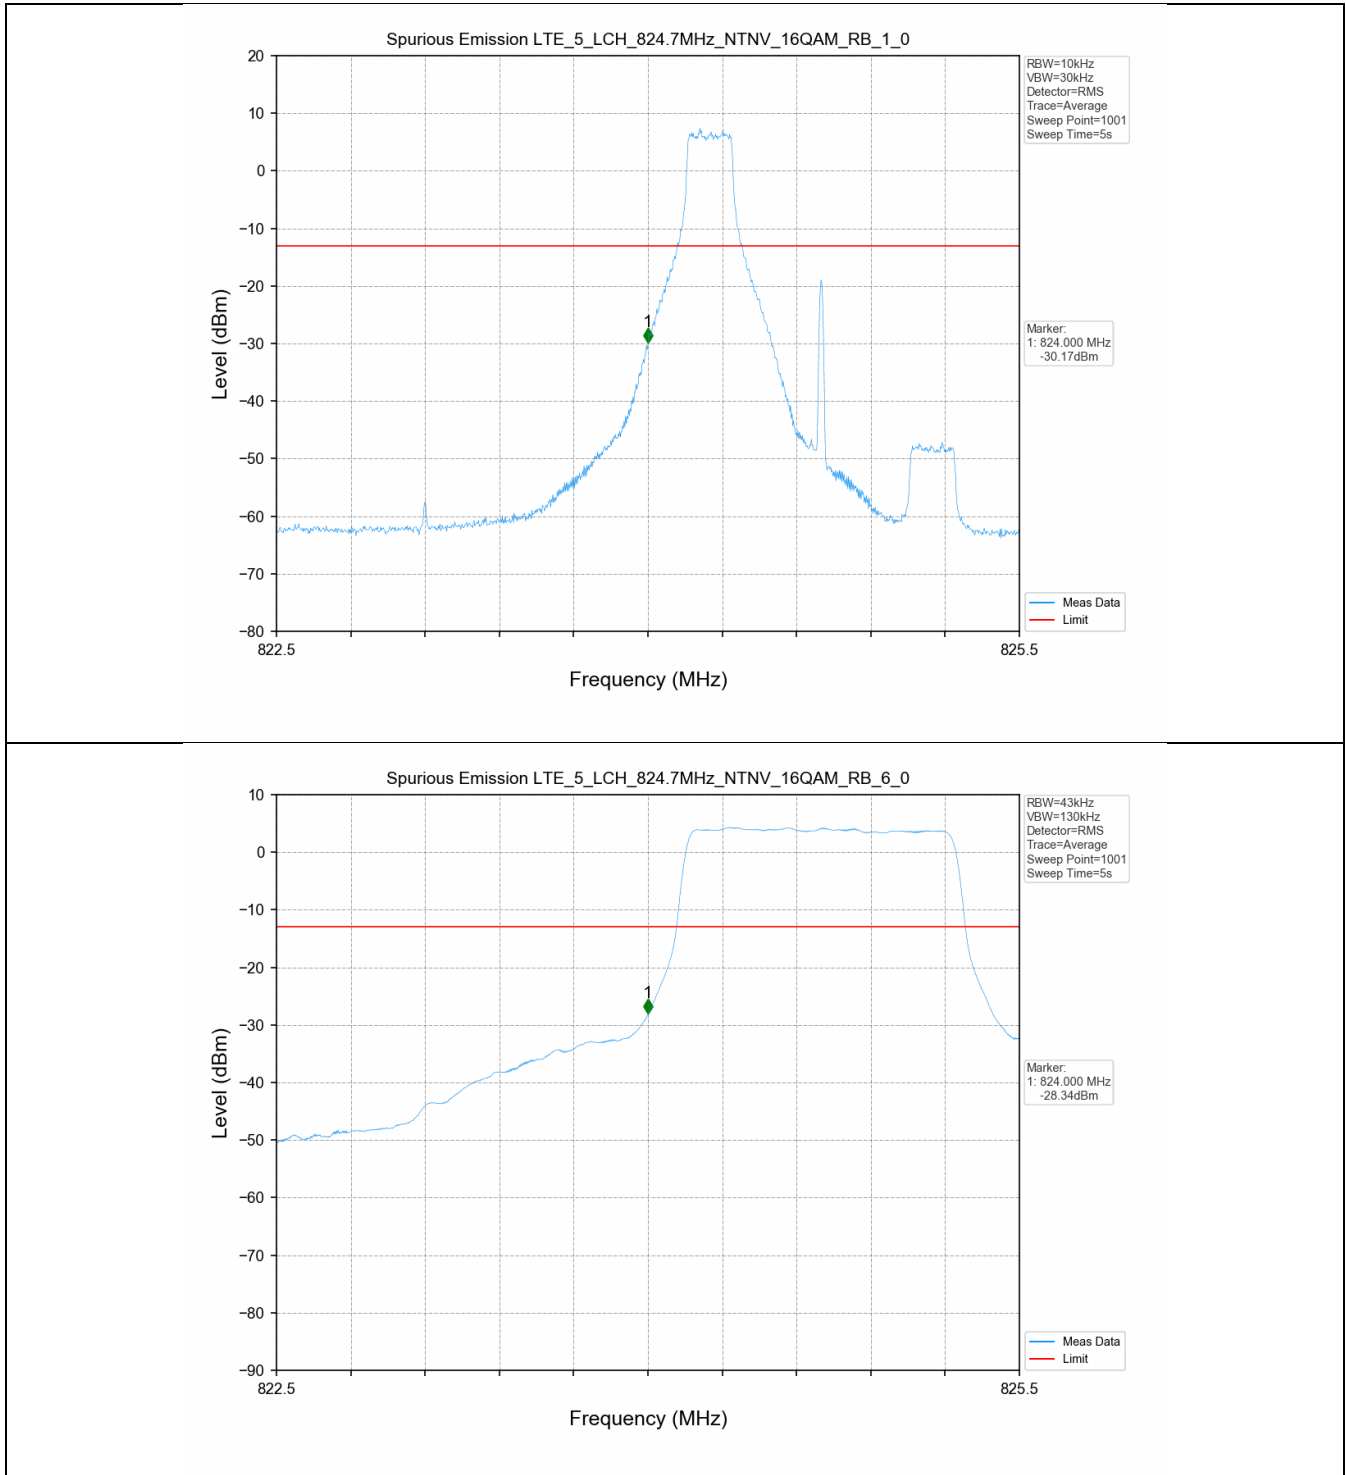

# Spurious Emission

## LTE Band 5(1.4M)

# LTE Band 5(3M)

# LTE Band 5(10M)