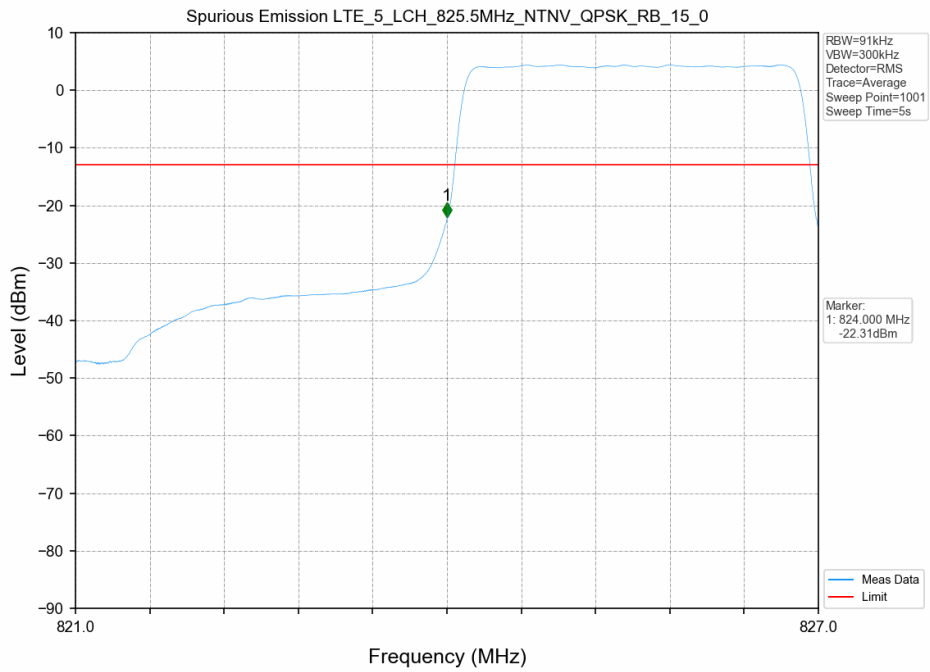

# Spurious Emission

## LTE Band 5(1.4M)

# LTE Band 5(3M)

# LTE Band 5(5M)