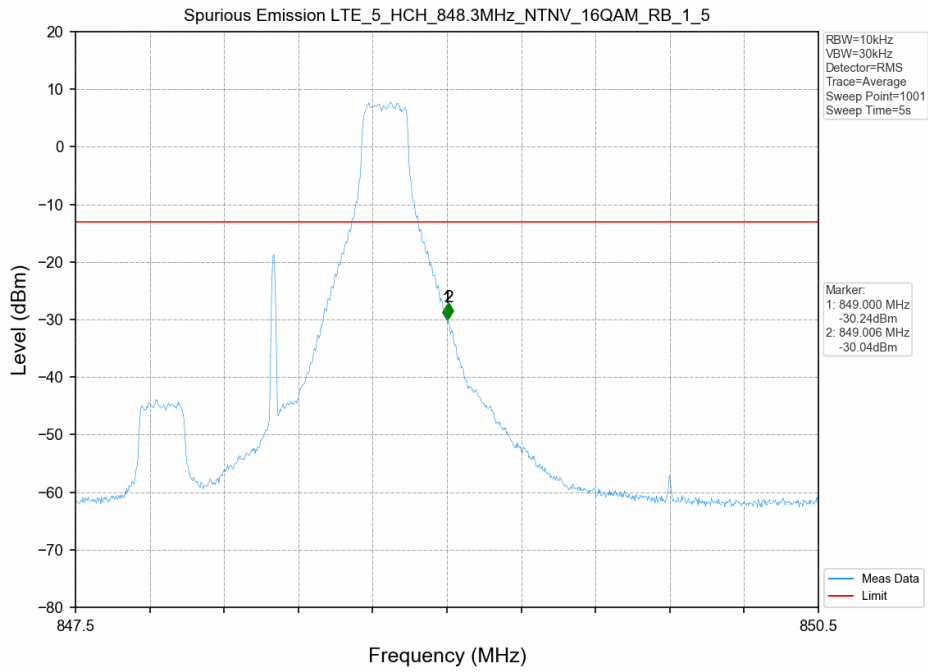

# Spurious Emission

## LTE Band 5(1.4M)

# LTE Band 5(3M)