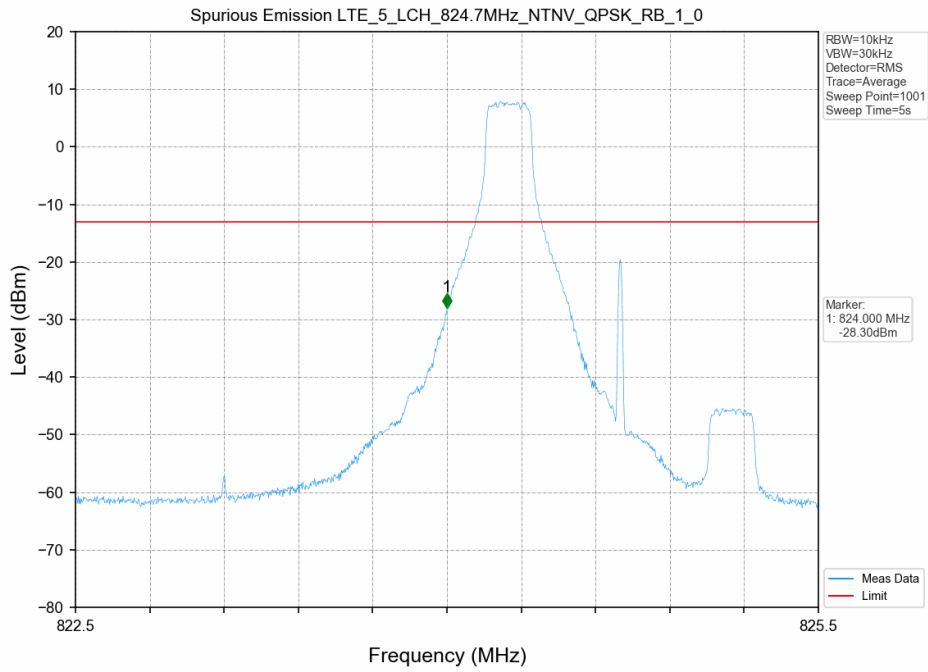

# Spurious Emission

## LTE Band 5(1.4M)

# LTE Band 5(3M)