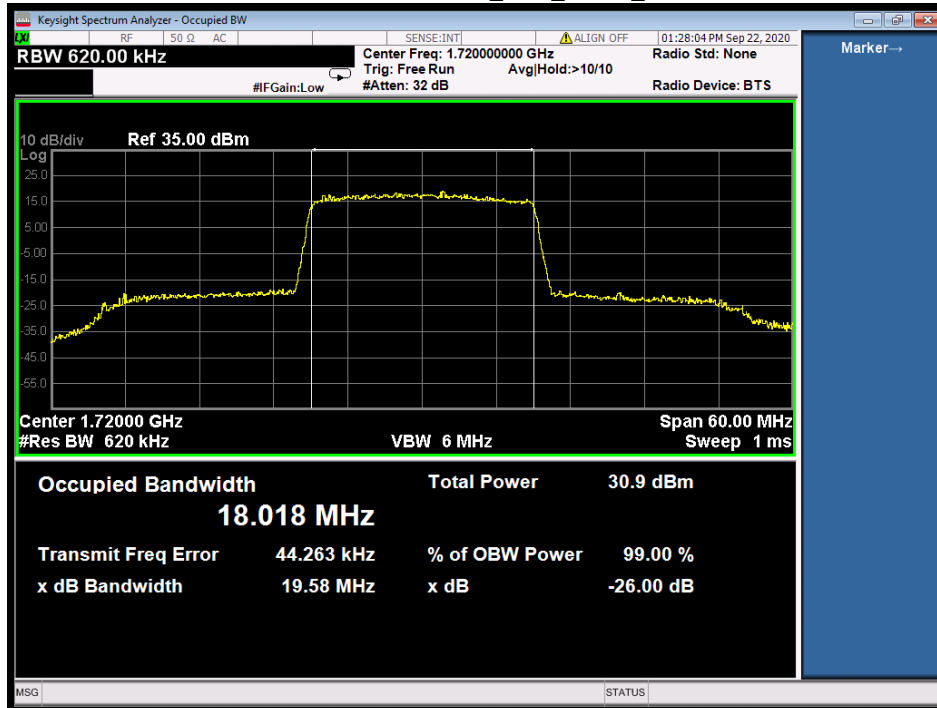

26dB Bandwidth LTE B4_LCH_16QAM_100RB0

26dB Bandwidth LTE B4_MCH_16QAM_100RB0

26dB Bandwidth LTE B4_HCH_16QAM_100RB0

26dB Bandwidth LTE B4_LCH_QPSK_100RB0

26dB Bandwidth LTE B4_MCH_QPSK_100RB0

26dB Bandwidth LTE B4_HCH_QPSK_100RB0