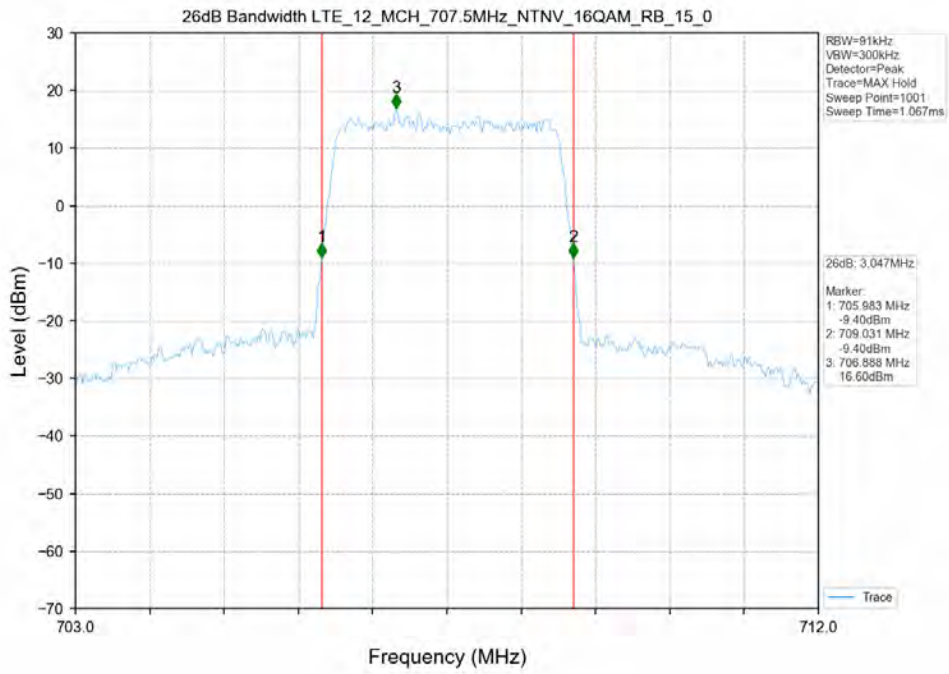

Test Mode	RB Allocation		99% Occupied Bandwidth (MHz)			Limit	Verdict
	Size	Offset	LCH	MCH	HCH		
16QAM	15	0	2.730	2.730	2.730	N/A	PASS
QPSK	15	0	2.730	2.740	2.740	N/A	PASS

Test Band: 12_3MHz Bandwidth

Test Mode	RB Allocation		26dB Bandwidth (MHz)			Limit	Verdict
	Size	Offset	LCH	MCH	HCH		
16QAM	15	0	3.050	3.050	3.040	N/A	PASS
QPSK	15	0	3.030	3.060	3.070	N/A	PASS