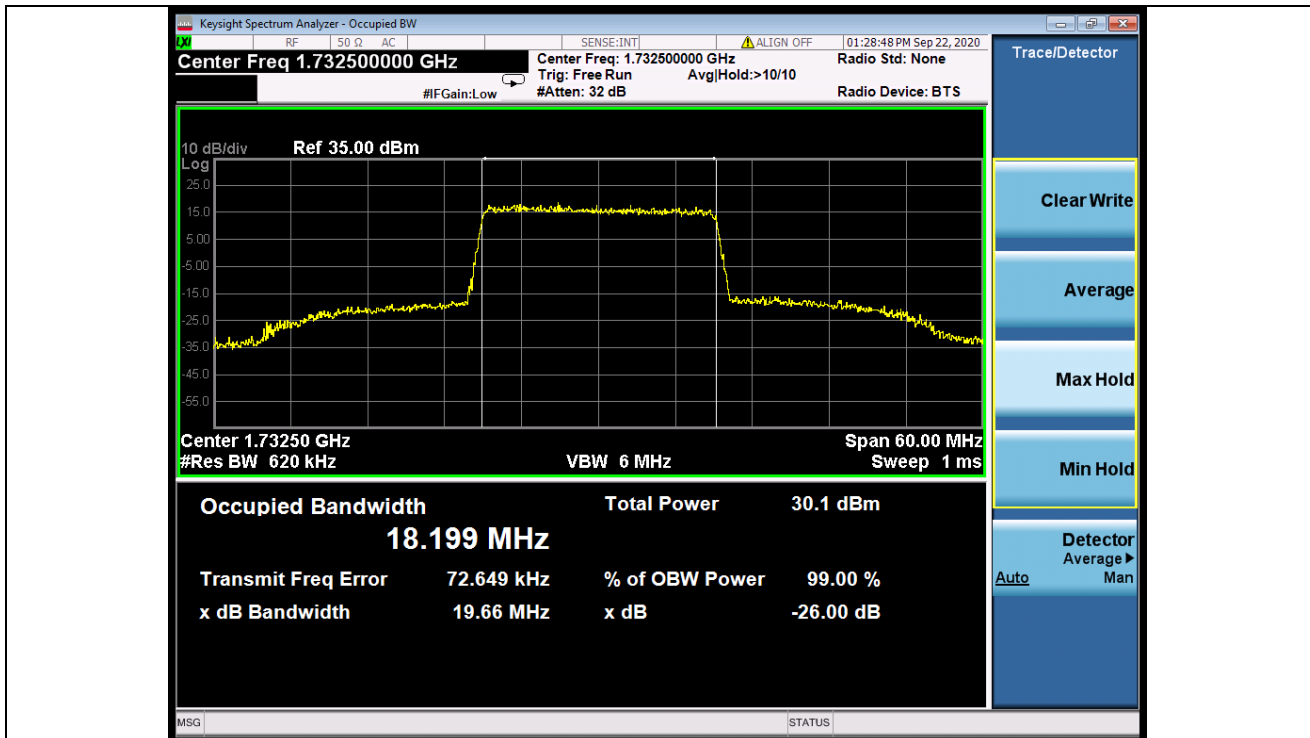

QPSK	100	0	18.008	18.199	18.034	N/A	Pass
------	-----	---	--------	--------	--------	-----	------

99% Occupied Bandwidth LTE B4_LCH_16QAM_100RB0

99% Occupied Bandwidth LTE B4_MCH_16QAM_100RB0

99% Occupied Bandwidth LTE B4_HCH_16QAM_100RB0

99% Occupied Bandwidth LTE B4_LCH_QPSK_100RB0

99% Occupied Bandwidth LTE B4_MCH_QPSK_100RB0

99% Occupied Bandwidth LTE B4_HCH_QPSK_100RB0

Test Band: 4 _ 20MHz Bandwidth							
Test Mode	RB Allocation		26dB Bandwidth (MHz)			Limit	Verdict
	Size	Offset	LCH	MCH	HCH		
16QAM	100	0	19.47	19.71	19.59	N/A	Pass
QPSK	100	0	19.58	19.65	19.63	N/A	Pass