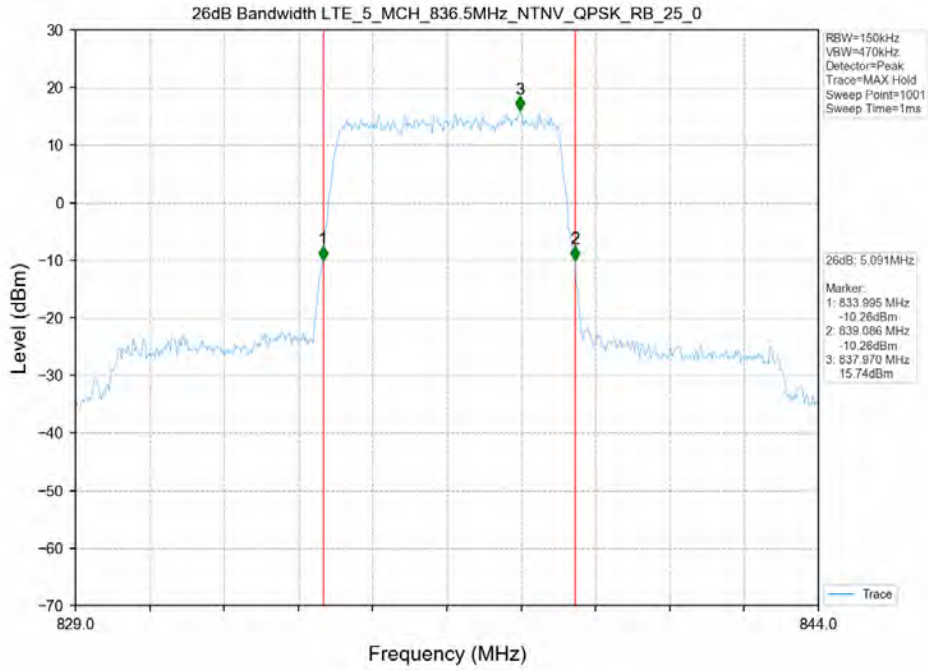

Test Band: 5 _ 10MHz Bandwidth

Test Mode	RB Allocation		99% Occupied Bandwidth (MHz)			Limit	Verdict
	Size	Offset	LCH	MCH	HCH		
16QAM	50	0	9.0227	9.0567	9.0097	N/A	PASS
QPSK	50	0	8.990	9.070	9.000	N/A	PASS

99% Occupied Bandwidth-LCH_16QAM_50RB0