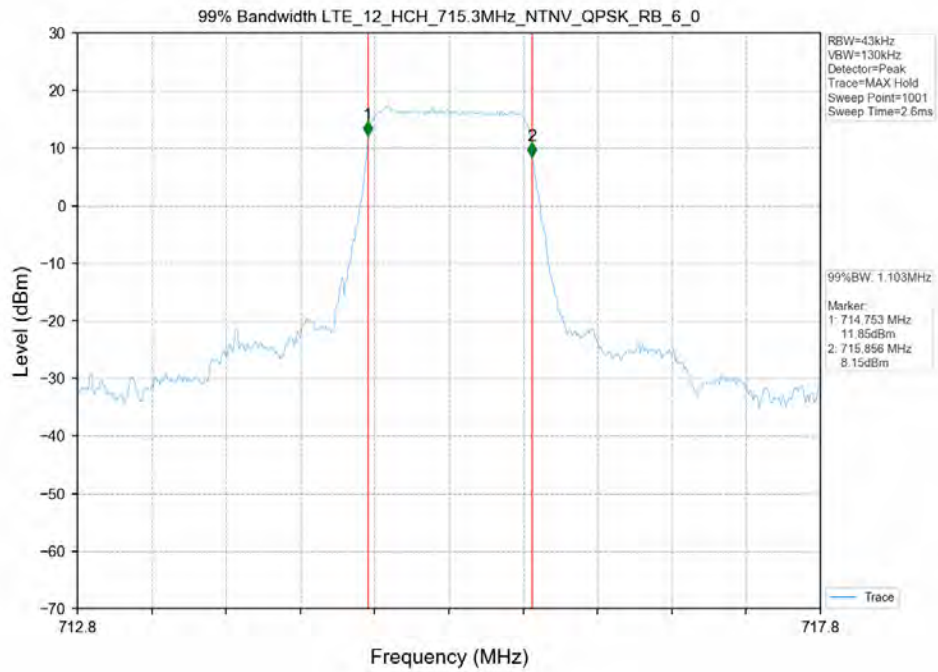

26dB Bandwidth-LCH_16QAM_50RB0

26dB Bandwidth-MCH_16QAM_50RB0

26dB Bandwidth-HCH_16QAM_50RB0

LTE Band 12

Test Band: 12 _ 1.4MHz Bandwidth							
Test Mode	RB Allocation		99% Occupied Bandwidth (MHz)			Limit	Verdict
	Size	Offset	LCH	MCH	HCH		
16QAM	6	0	1.1111	1.110	1.110	N/A	PASS
QPSK	6	0	1.120	1.100	1.100	N/A	PASS
99% Occupied Bandwidth-LCH_16QAM_6RB0							