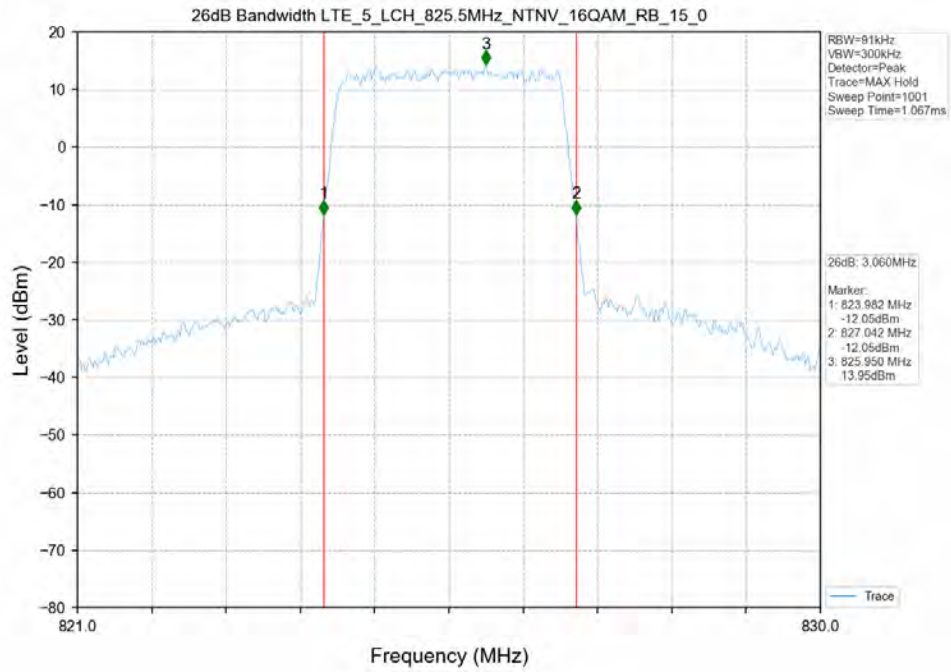

Test Mode	RB Allocation		99% Occupied Bandwidth (MHz)			Limit	Verdict
	Size	Offset	LCH	MCH	HCH		
16QAM	15	0	2.730	2.730	2.740	N/A	PASS
QPSK	15	0	2.740	2.740	2.730	N/A	PASS

Test Band: 5_ 3MHz Bandwidth

Test Mode	RB Allocation		26dB Bandwidth (MHz)			Limit	Verdict
	Size	Offset	LCH	MCH	HCH		
16QAM	15	0	3.060	3.080	3.040	N/A	PASS
QPSK	15	0	3.030	3.040	3.040	N/A	PASS