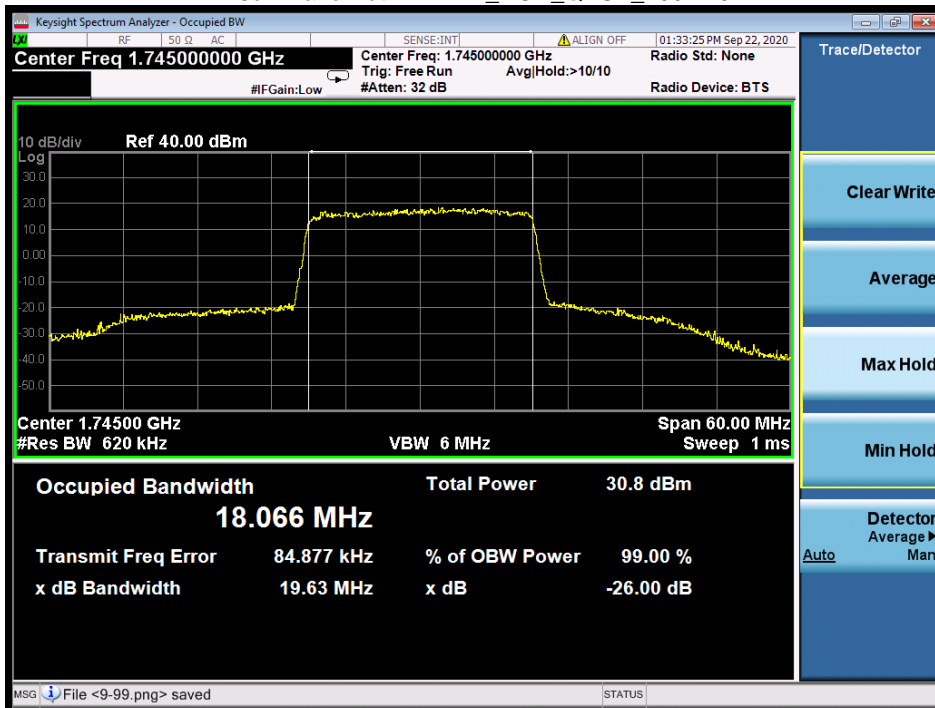

26dB Bandwidth LTE B4_LCH_16QAM_100RB0

26dB Bandwidth LTE B4_MCH_16QAM_100RB0

26dB Bandwidth LTE B4_HCH_16QAM_100RB0

26dB Bandwidth LTE B4_LCH_QPSK_100RB0

26dB Bandwidth LTE B4_MCH_QPSK_100RB0

26dB Bandwidth LTE B4_HCH_QPSK_100RB0