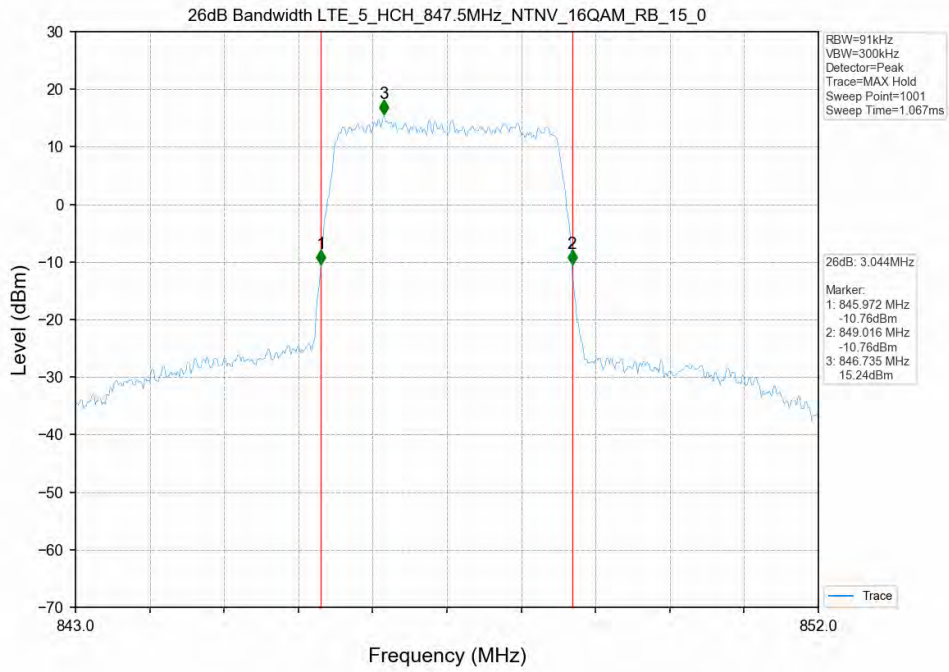

Test Mode	RB Allocation		99% Occupied Bandwidth (MHz)			Limit	Verdict
	Size	Offset	LCH	MCH	HCH		
16QAM	15	0	2.730	2.730	2.740	N/A	PASS
QPSK	15	0	2.740	2.740	2.730	N/A	PASS

Test Band: 5_ 3MHz Bandwidth

Test Mode	RB Allocation		26dB Bandwidth (MHz)			Limit	Verdict
	Size	Offset	LCH	MCH	HCH		
16QAM	15	0	3.060	3.080	3.040	N/A	PASS
QPSK	15	0	3.030	3.040	3.040	N/A	PASS