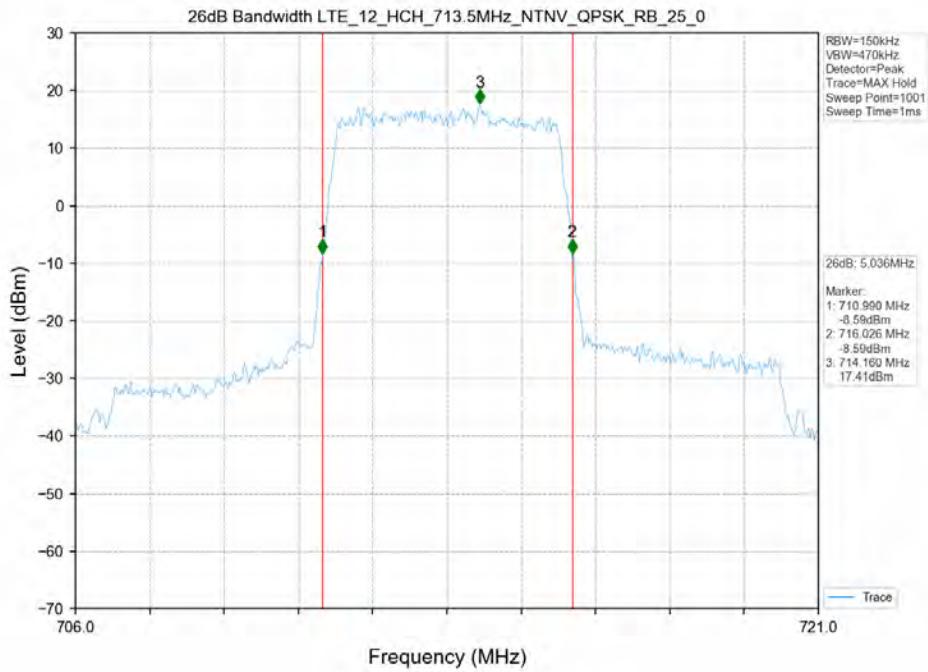

Test Band: 12 _ 10MHz Bandwidth

Test Mode	RB Allocation		99% Occupied Bandwidth (MHz)			Limit	Verdict
	Size	Offset	LCH	MCH	HCH		
16QAM	50	0	9.0352	9.0899	9.0168	N/A	PASS
QPSK	50	0	9.0151	9.0585	8.9924	N/A	PASS

99% Occupied Bandwidth-LCH_16QAM_50RB0