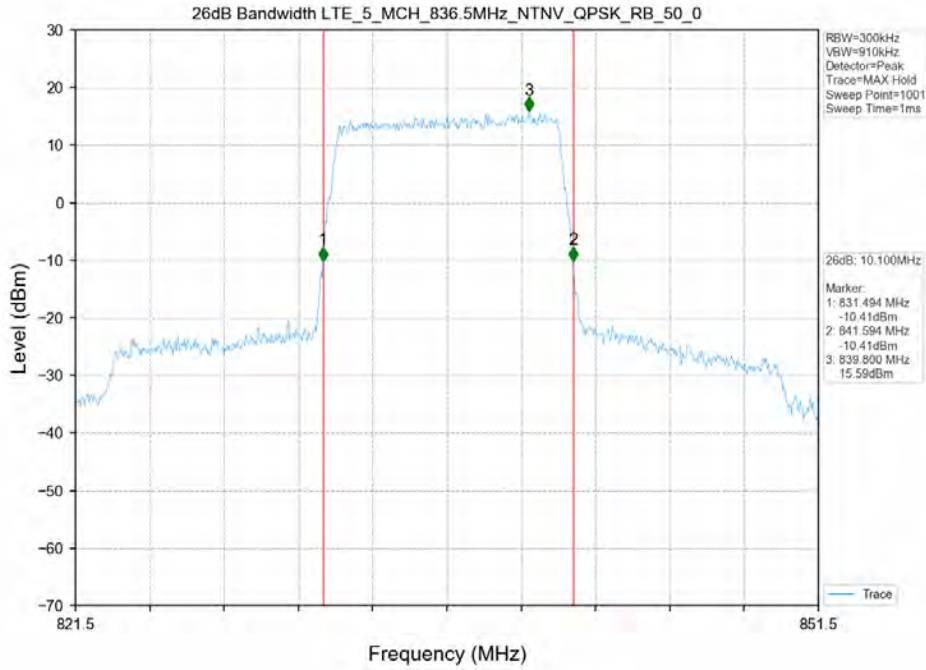

26dB Bandwidth-LCH_16QAM_50RB0

26dB Bandwidth-MCH_16QAM_50RB0

26dB Bandwidth-HCH_16QAM_50RB0

LTE Band 12

Test Band: 12 _ 1.4MHz Bandwidth							
Test Mode	RB Allocation		99% Occupied Bandwidth (MHz)			Limit	Verdict
	Size	Offset	LCH	MCH	HCH		
16QAM	6	0	1.1111	1.110	1.110	N/A	PASS
QPSK	6	0	1.120	1.100	1.100	N/A	PASS
99% Occupied Bandwidth-LCH_16QAM_6RB0							