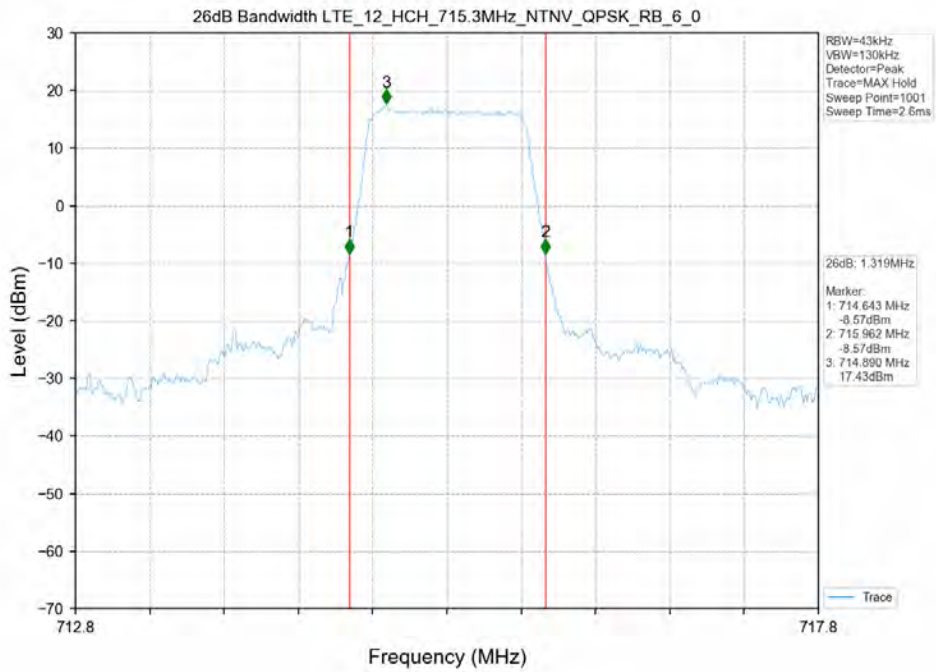

Test Band: 12_3MHz Bandwidth

Test Mode	RB Allocation		99% Occupied Bandwidth (MHz)			Limit	Verdict
	Size	Offset	LCH	MCH	HCH		
16QAM	15	0	2.730	2.730	2.730	N/A	PASS
QPSK	15	0	2.730	2.740	2.740	N/A	PASS