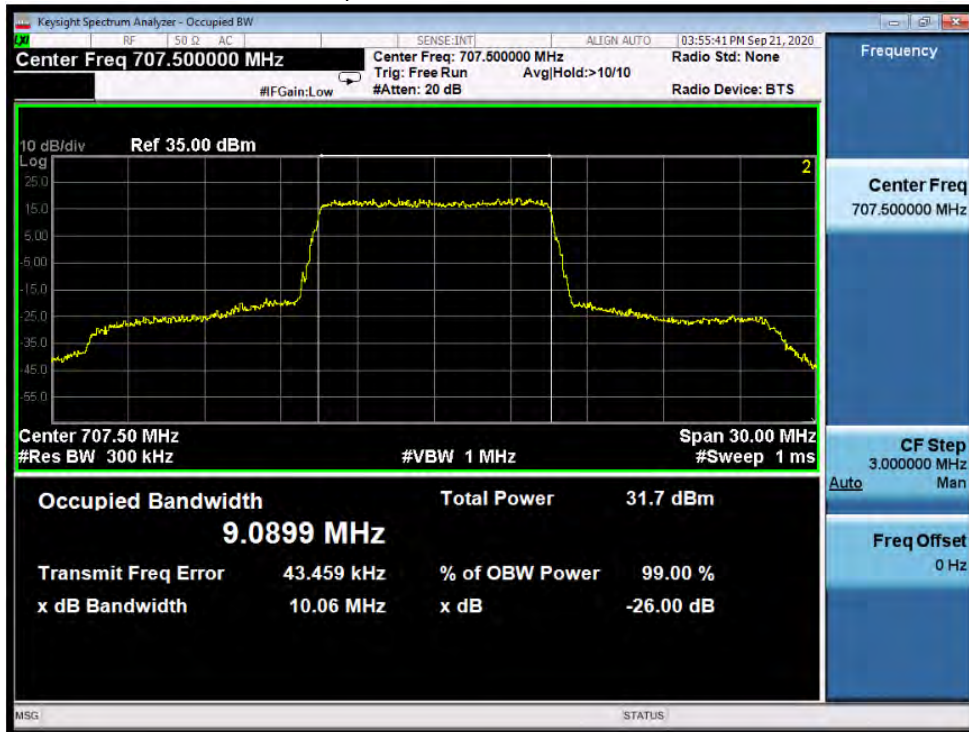

99% Occupied Bandwidth-HCH_16QAM_50RB0