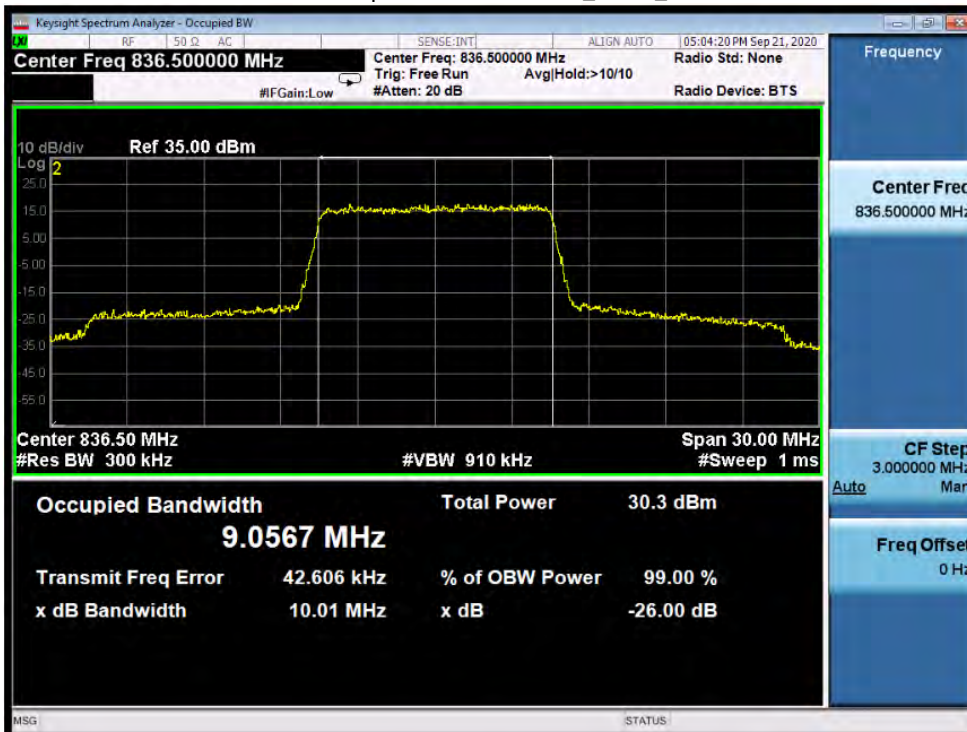

99% Occupied Bandwidth-HCH_16QAM_50RB0