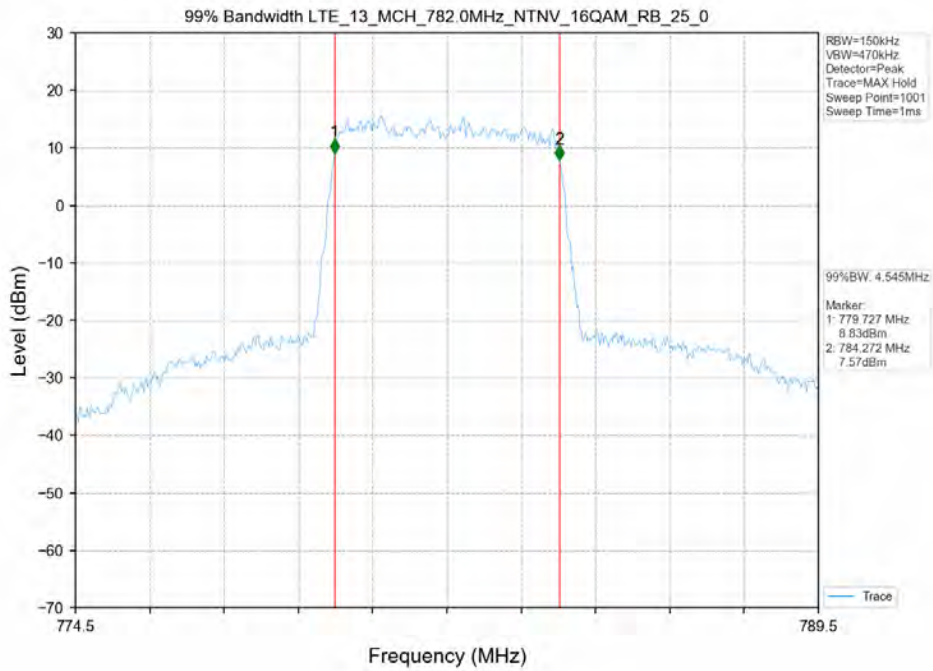

26dB Bandwidth-LCH_16QAM_50RB0

26dB Bandwidth-MCH_16QAM_50RB0

26dB Bandwidth-HCH_16QAM_50RB0

26dB Bandwidth-LCH_QPSK_50RB0

26dB Bandwidth-MCH_QPSK_50RB0

26dB Bandwidth-HCH_QPSK_50RB0

LTE Band 13

Test Band: 13_ 5MHz Bandwidth							
Test Mode	RB Allocation		99% Occupied Bandwidth (MHz)			Limit	Verdict
	Size	Offset	LCH	MCH	HCH		
16QAM	25	0	4.540	4.540	4.580	N/A	PASS
QPSK	25	0	4.540	4.550	4.550	N/A	PASS

Test Mode	RB Allocation		99% Occupied Bandwidth (MHz)			Limit	Verdict
	Size	Offset	LCH	MCH	HCH		
16QAM	50	0	/	9.0434	/	N/A	PASS
QPSK	50	0	/	9.0462	/	N/A	PASS

99% Bandwidth LTE B13_MCH_16QAM_50RB0

99% Bandwidth LTE B13_MCH_QPSK_50RB0