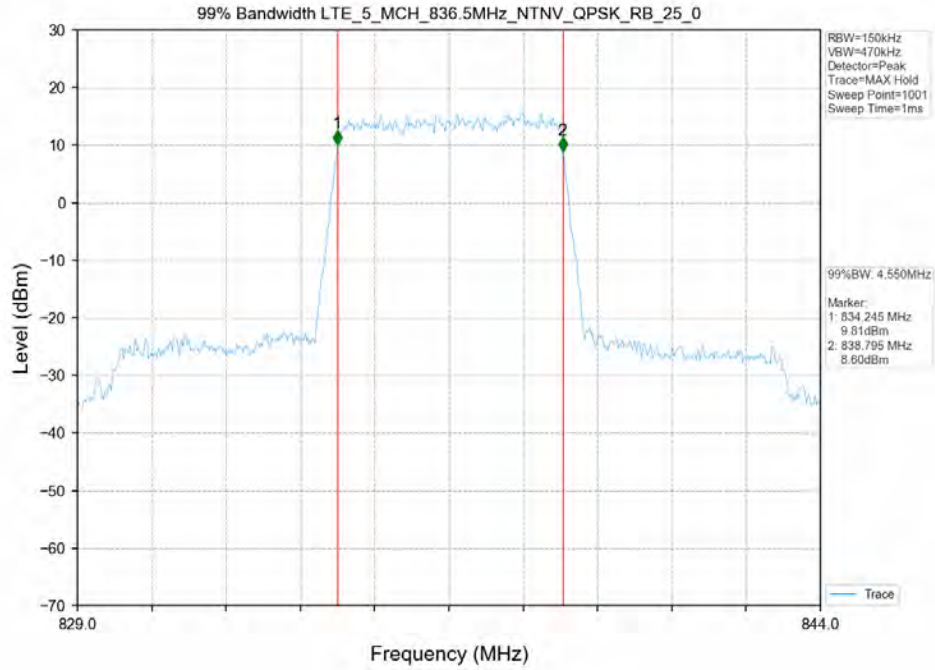

Test Band: 5_ 5MHz Bandwidth

Test Mode	RB Allocation		26dB Bandwidth (MHz)			Limit	Verdict
	Size	Offset	LCH	MCH	HCH		
16QAM	25	0	5.080	5.090	5.030	N/A	PASS
QPSK	25	0	5.090	5.090	5.060	N/A	PASS