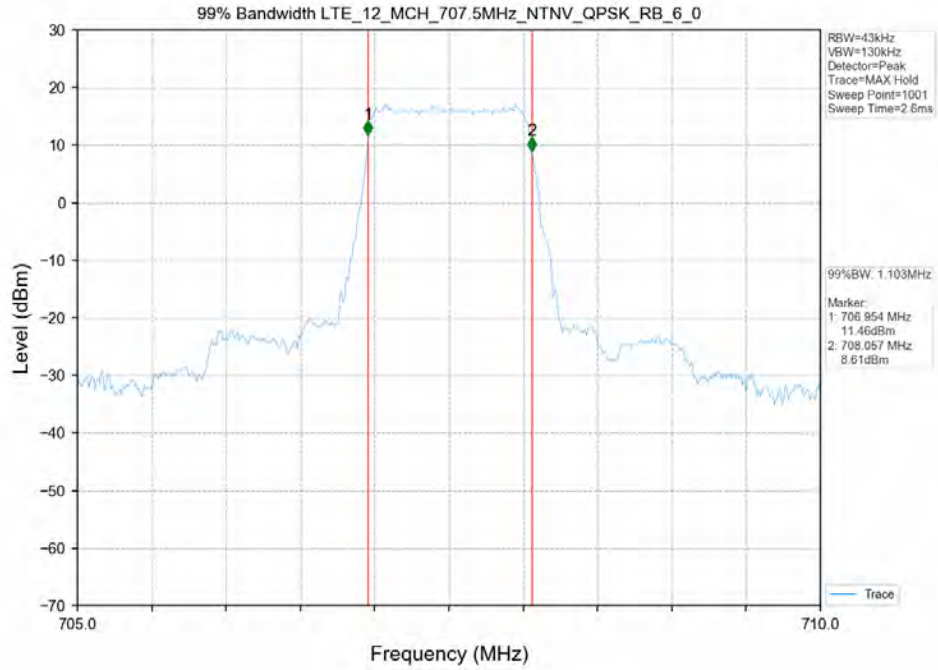

26dB Bandwidth-LCH_16QAM_50RB0

26dB Bandwidth-MCH_16QAM_50RB0

26dB Bandwidth-HCH_16QAM_50RB0

LTE Band 12

Test Band: 12 _ 1.4MHz Bandwidth							
Test Mode	RB Allocation		99% Occupied Bandwidth (MHz)			Limit	Verdict
	Size	Offset	LCH	MCH	HCH		
16QAM	6	0	1.1111	1.110	1.110	N/A	PASS
QPSK	6	0	1.120	1.100	1.100	N/A	PASS
99% Occupied Bandwidth-LCH_16QAM_6RB0							