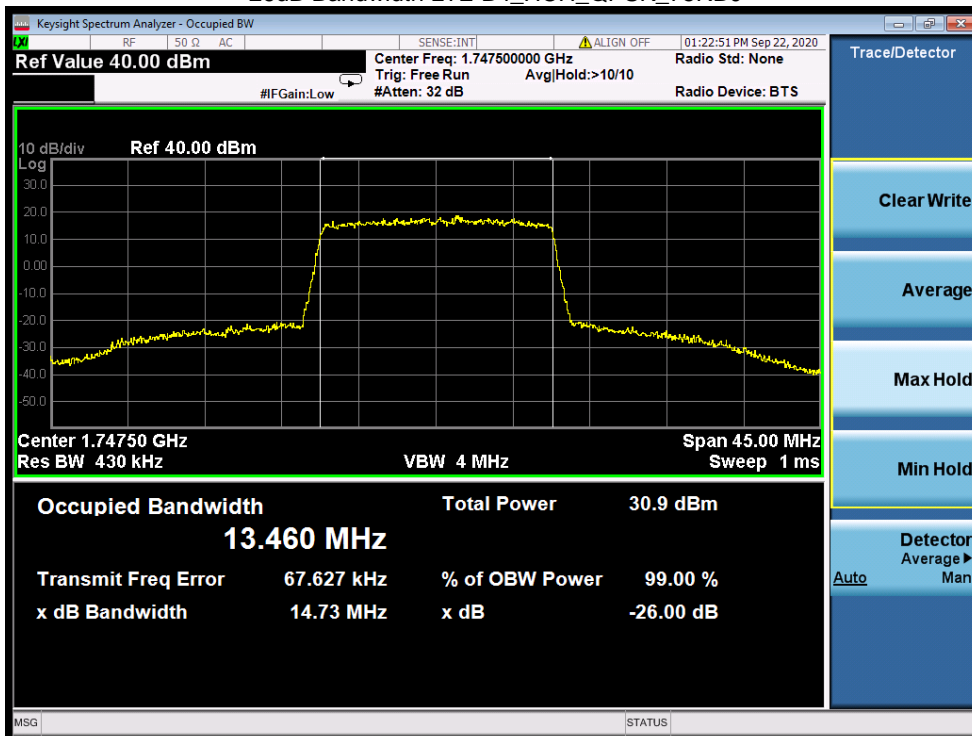

26dB Bandwidth LTE B4_MCH_QPSK_75RB0

26dB Bandwidth LTE B4_HCH_QPSK_75RB0

Test Band: 4_20MHz Bandwidth

Test Mode	RB Allocation		99% Occupied Bandwidth (MHz)			Limit	Verdict
	Size	Offset	LCH	MCH	HCH		
16QAM	100	0	18.009	18.111	18.045	N/A	Pass

QPSK	100	0	18.008	18.199	18.034	N/A	Pass
------	-----	---	--------	--------	--------	-----	------

99% Occupied Bandwidth LTE B4_LCH_16QAM_100RB0

99% Occupied Bandwidth LTE B4_MCH_16QAM_100RB0

99% Occupied Bandwidth LTE B4_HCH_16QAM_100RB0