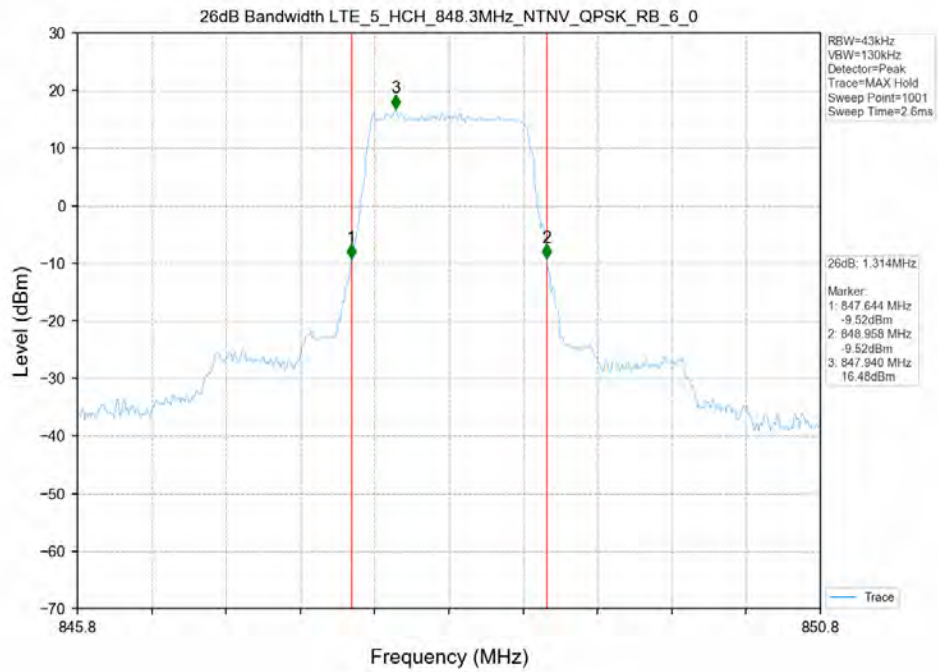

Test Band: 5 _ 3MHz Bandwidth

Test Mode	RB Allocation		99% Occupied Bandwidth (MHz)			Limit	Verdict
	Size	Offset	LCH	MCH	HCH		
16QAM	15	0	2.730	2.730	2.740	N/A	PASS
QPSK	15	0	2.740	2.740	2.730	N/A	PASS