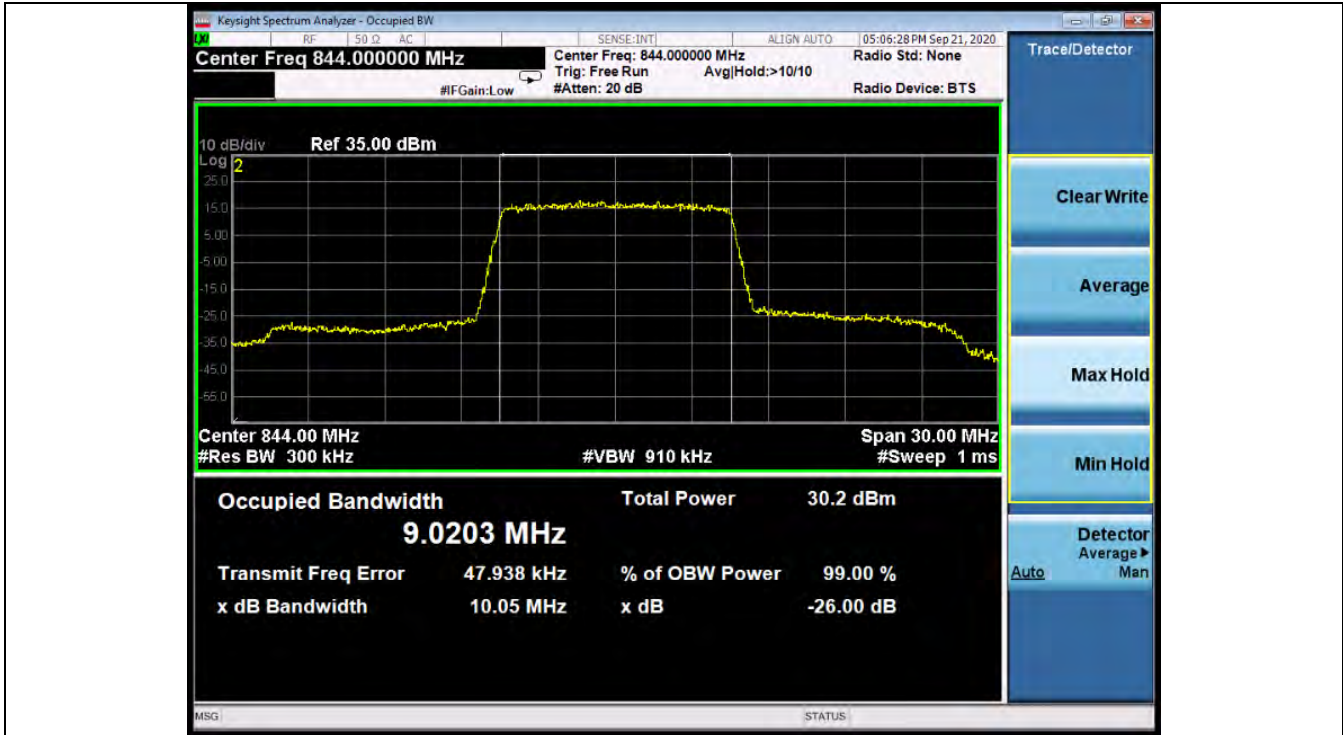

26dB Bandwidth-HCH_16QAM_50RB0