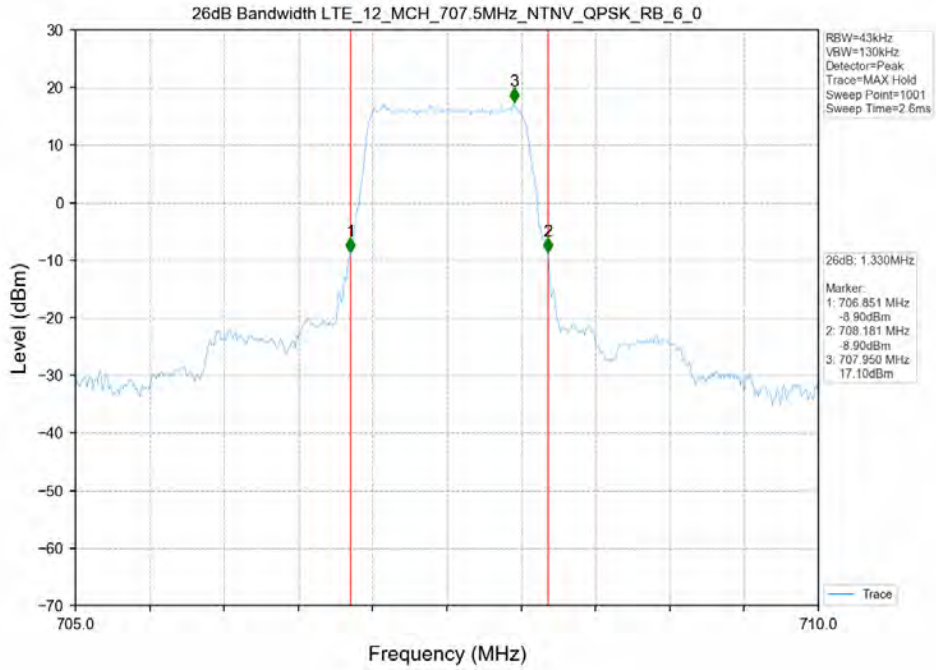

Test Band: 12_3MHz Bandwidth

Test Mode	RB Allocation		99% Occupied Bandwidth (MHz)			Limit	Verdict
	Size	Offset	LCH	MCH	HCH		
16QAM	15	0	2.730	2.730	2.730	N/A	PASS
QPSK	15	0	2.730	2.740	2.740	N/A	PASS