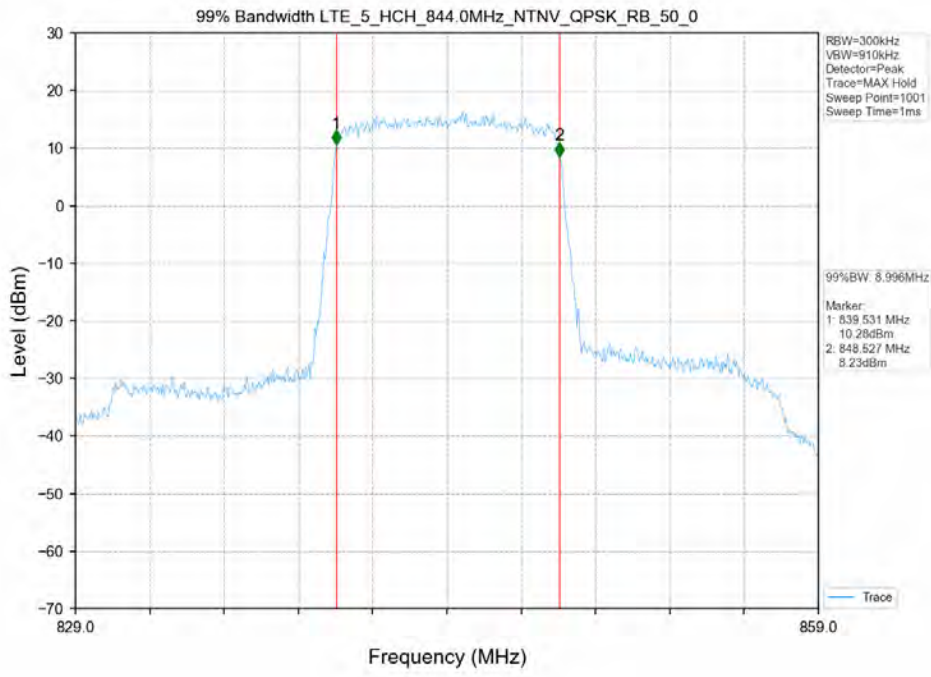

Test Band: 5_ 10MHz Bandwidth

Test Mode	RB Allocation		26dB Bandwidth (MHz)			Limit	Verdict
	Size	Offset	LCH	MCH	HCH		
16QAM	50	0	10.06	10.11	10.05	N/A	PASS
QPSK	50	0	9.960	10.100	10.010	N/A	PASS