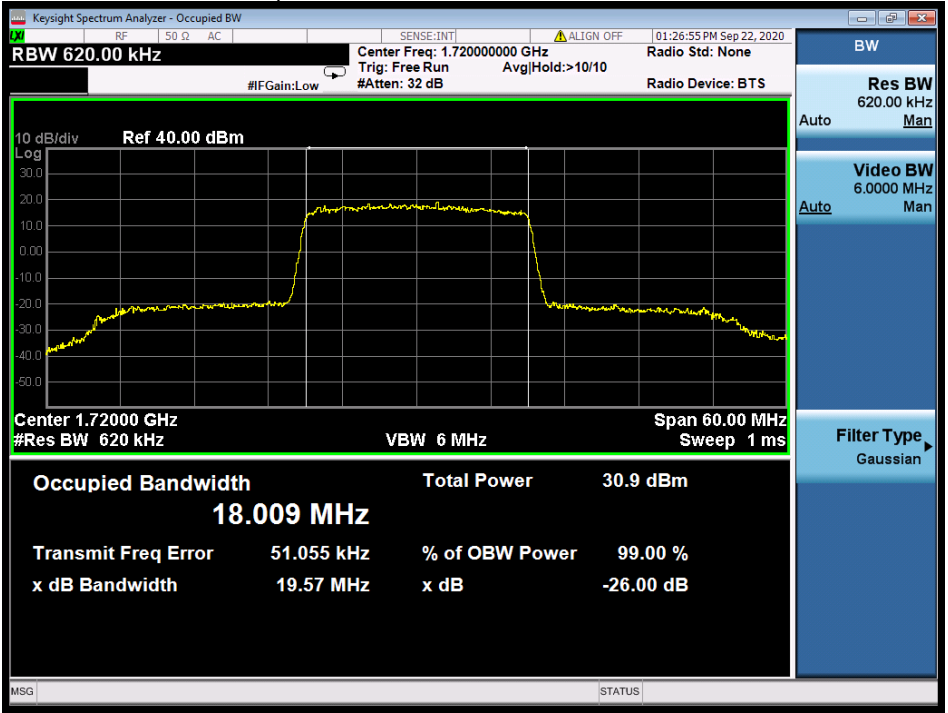

QPSK	100	0	18.008	18.199	18.034	N/A	Pass

99% Occupied Bandwidth LTE B4_LCH_16QAM_100RB0