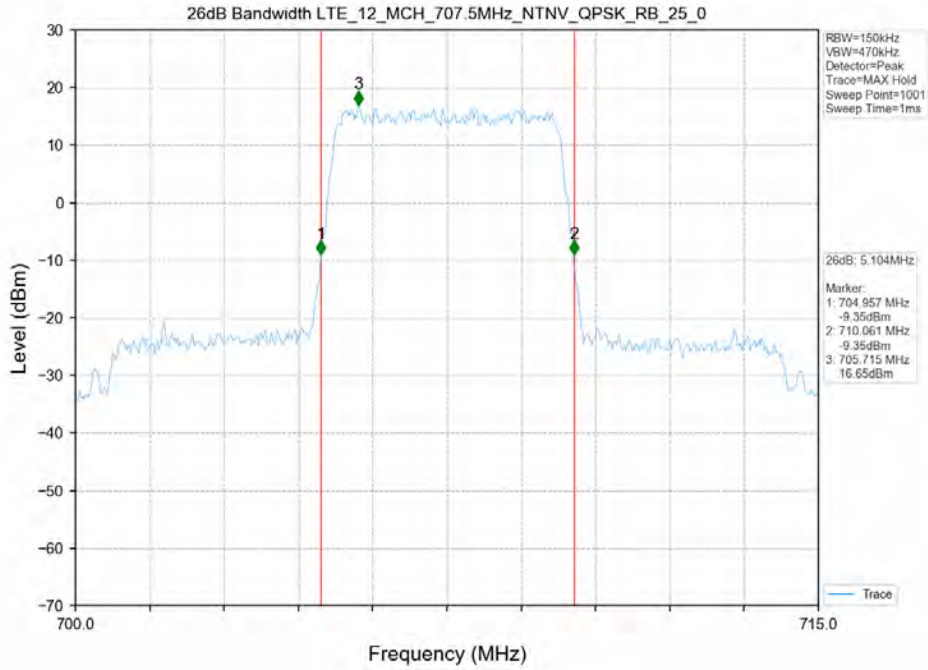

Test Band: 12 _ 10MHz Bandwidth

Test Mode	RB Allocation		99% Occupied Bandwidth (MHz)			Limit	Verdict
	Size	Offset	LCH	MCH	HCH		
16QAM	50	0	9.0352	9.0899	9.0168	N/A	PASS
QPSK	50	0	9.0151	9.0585	8.9924	N/A	PASS

99% Occupied Bandwidth-LCH_16QAM_50RB0