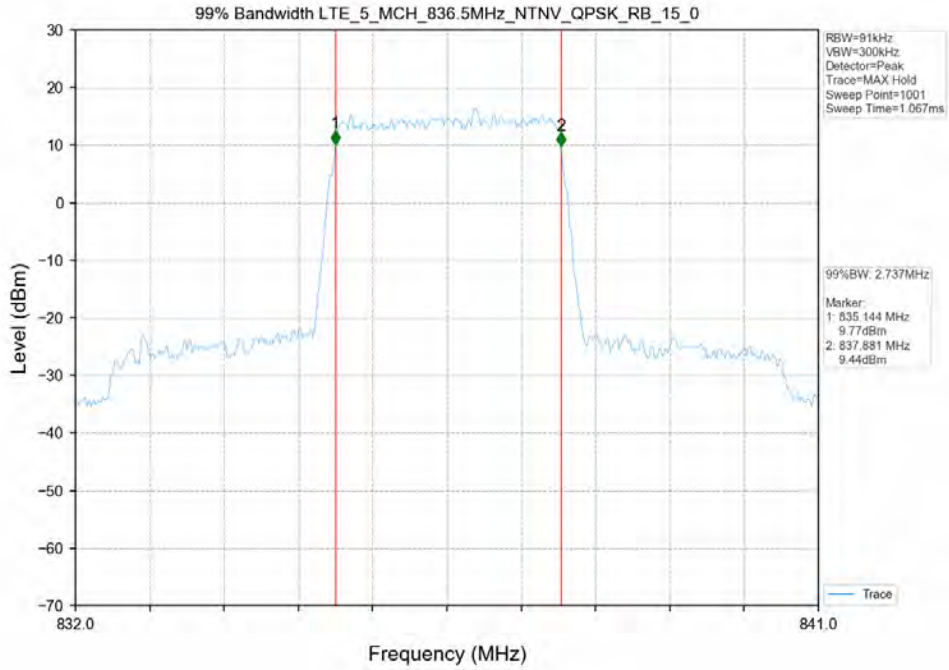

Test Band: 5_ 3MHz Bandwidth

Test Mode	RB Allocation		26dB Bandwidth (MHz)			Limit	Verdict
	Size	Offset	LCH	MCH	HCH		
16QAM	15	0	3.060	3.080	3.040	N/A	PASS
QPSK	15	0	3.030	3.040	3.040	N/A	PASS