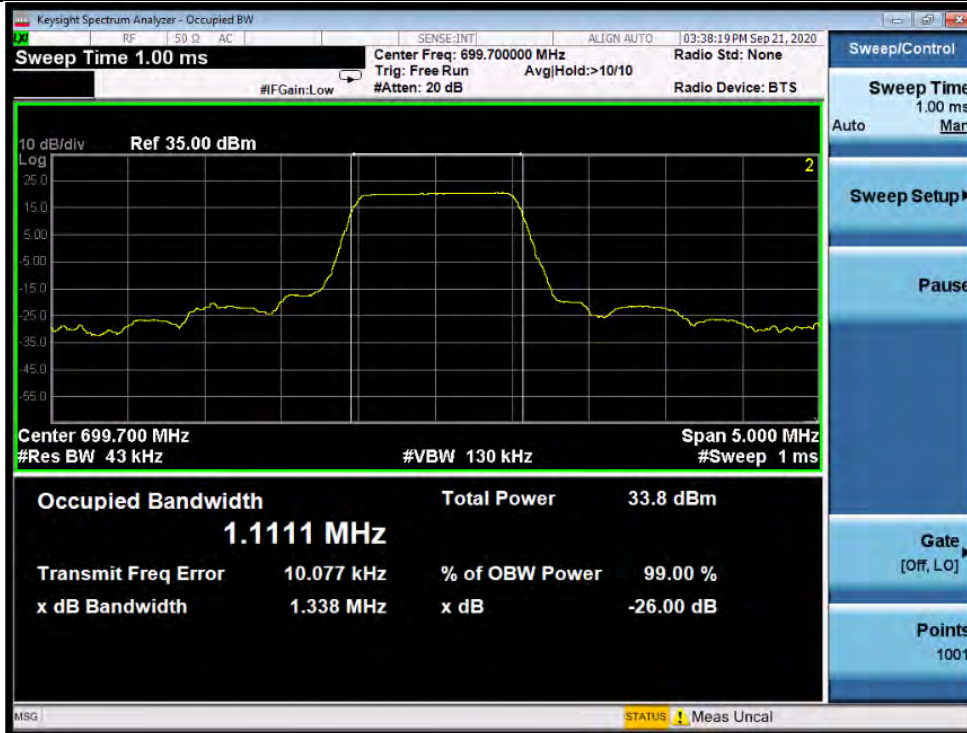

26dB Bandwidth-LCH_16QAM_50RB0

26dB Bandwidth-MCH_16QAM_50RB0

26dB Bandwidth-HCH_16QAM_50RB0

LTE Band 12

Test Band: 12 _ 1.4MHz Bandwidth							
Test Mode	RB Allocation		99% Occupied Bandwidth (MHz)			Limit	Verdict
	Size	Offset	LCH	MCH	HCH		
16QAM	6	0	1.1111	1.110	1.110	N/A	PASS
QPSK	6	0	1.120	1.100	1.100	N/A	PASS
99% Occupied Bandwidth-LCH_16QAM_6RB0							