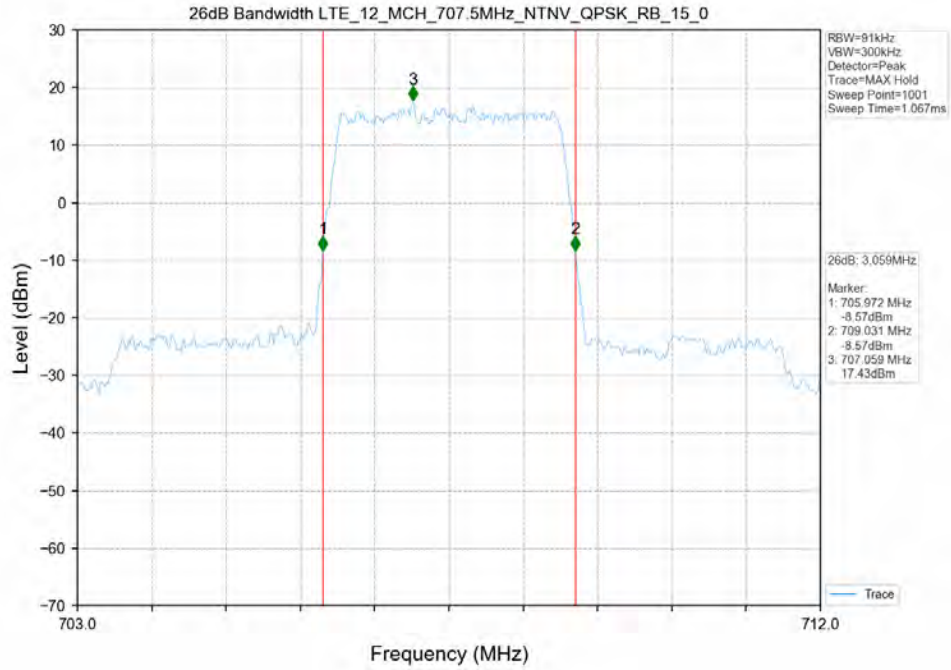

Test Mode	RB Allocation		99% Occupied Bandwidth (MHz)			Limit	Verdict
	Size	Offset	LCH	MCH	HCH		
16QAM	15	0	2.730	2.730	2.730	N/A	PASS
QPSK	15	0	2.730	2.740	2.740	N/A	PASS

Test Band: 12_3MHz Bandwidth

Test Mode	RB Allocation		26dB Bandwidth (MHz)			Limit	Verdict
	Size	Offset	LCH	MCH	HCH		
16QAM	15	0	3.050	3.050	3.040	N/A	PASS
QPSK	15	0	3.030	3.060	3.070	N/A	PASS