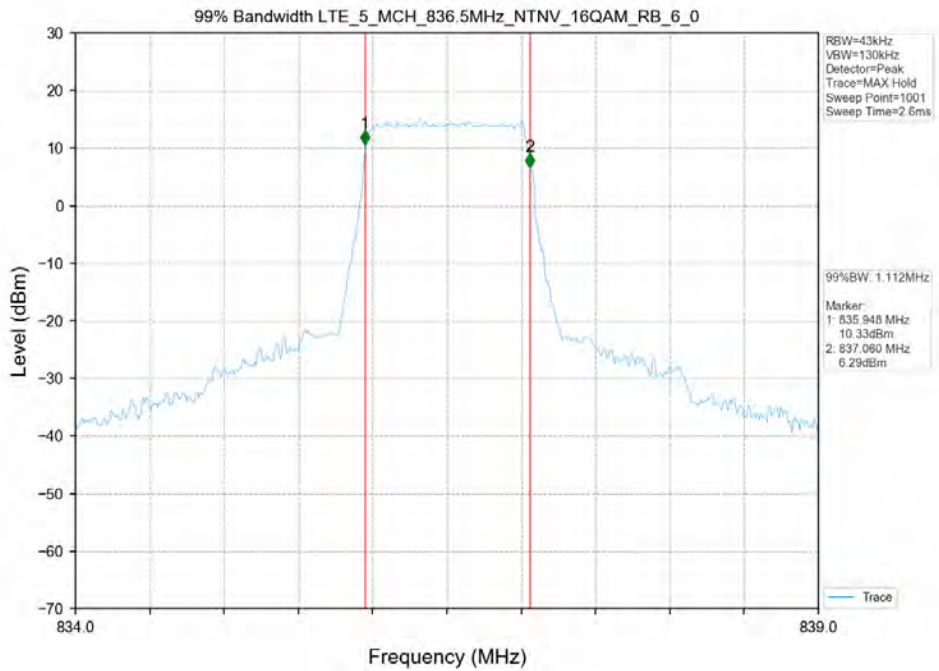

99% Occupied Bandwidth LTE B4_LCH_QPSK_100RB0

99% Occupied Bandwidth LTE B4_MCH_QPSK_100RB0

99% Occupied Bandwidth LTE B4_HCH_QPSK_100RB0

Test Band: 4 _ 20MHz Bandwidth							
Test Mode	RB Allocation		26dB Bandwidth (MHz)			Limit	Verdict
	Size	Offset	LCH	MCH	HCH		
16QAM	100	0	19.47	19.71	19.59	N/A	Pass
QPSK	100	0	19.58	19.65	19.63	N/A	Pass

26dB Bandwidth LTE B4_LCH_16QAM_100RB0

26dB Bandwidth LTE B4_MCH_16QAM_100RB0

26dB Bandwidth LTE B4_HCH_16QAM_100RB0

26dB Bandwidth LTE B4_LCH_QPSK_100RB0

26dB Bandwidth LTE B4_MCH_QPSK_100RB0

26dB Bandwidth LTE B4_HCH_QPSK_100RB0

LTE Band 5

Test Band: 5_ 1.4MHz Bandwidth							
Test Mode	RB Allocation		99% Occupied Bandwidth (MHz)			Limit	Verdict
	Size	Offset	LCH	MCH	HCH		
16QAM	6	0	1.110	1.110	1.120	N/A	PASS
QPSK	6	0	1.100	1.110	1.110	N/A	PASS