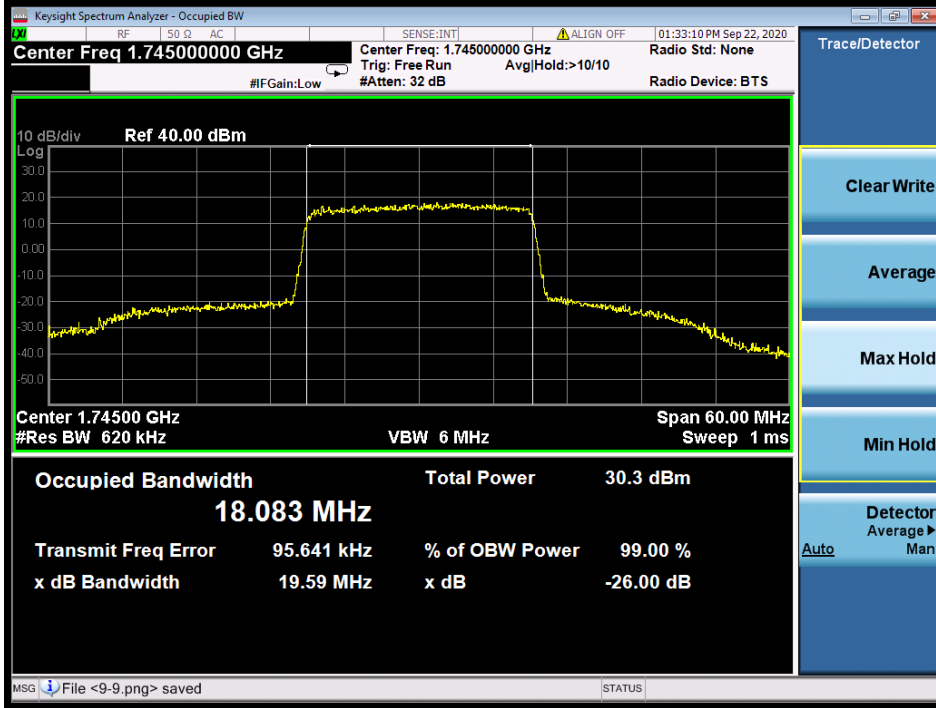

99% Occupied Bandwidth LTE B4_LCH_QPSK_100RB0

99% Occupied Bandwidth LTE B4_MCH_QPSK_100RB0

99% Occupied Bandwidth LTE B4_HCH_QPSK_100RB0

Test Band: 4 _ 20MHz Bandwidth							
Test Mode	RB Allocation		26dB Bandwidth (MHz)			Limit	Verdict
	Size	Offset	LCH	MCH	HCH		
16QAM	100	0	19.47	19.71	19.59	N/A	Pass
QPSK	100	0	19.58	19.65	19.63	N/A	Pass

26dB Bandwidth LTE B4_LCH_16QAM_100RB0

26dB Bandwidth LTE B4_MCH_16QAM_100RB0

26dB Bandwidth LTE B4_HCH_16QAM_100RB0

26dB Bandwidth LTE B4_LCH_QPSK_100RB0

26dB Bandwidth LTE B4_MCH_QPSK_100RB0

26dB Bandwidth LTE B4_HCH_QPSK_100RB0