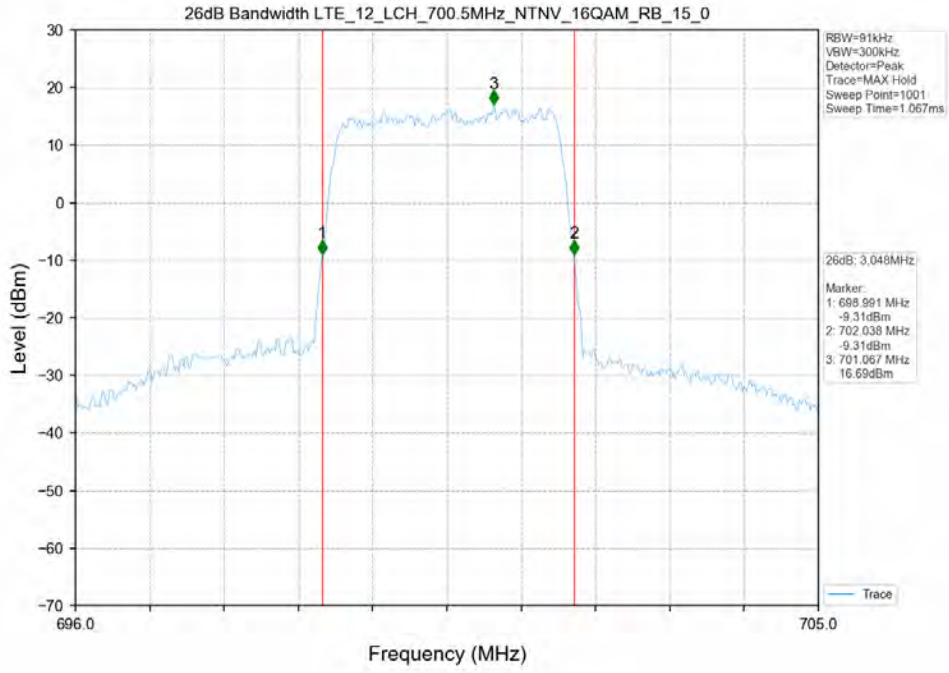

Test Mode	RB Allocation		99% Occupied Bandwidth (MHz)			Limit	Verdict
	Size	Offset	LCH	MCH	HCH		
16QAM	15	0	2.730	2.730	2.730	N/A	PASS
QPSK	15	0	2.730	2.740	2.740	N/A	PASS

Test Band: 12_3MHz Bandwidth

Test Mode	RB Allocation		26dB Bandwidth (MHz)			Limit	Verdict
	Size	Offset	LCH	MCH	HCH		
16QAM	15	0	3.050	3.050	3.040	N/A	PASS
QPSK	15	0	3.030	3.060	3.070	N/A	PASS