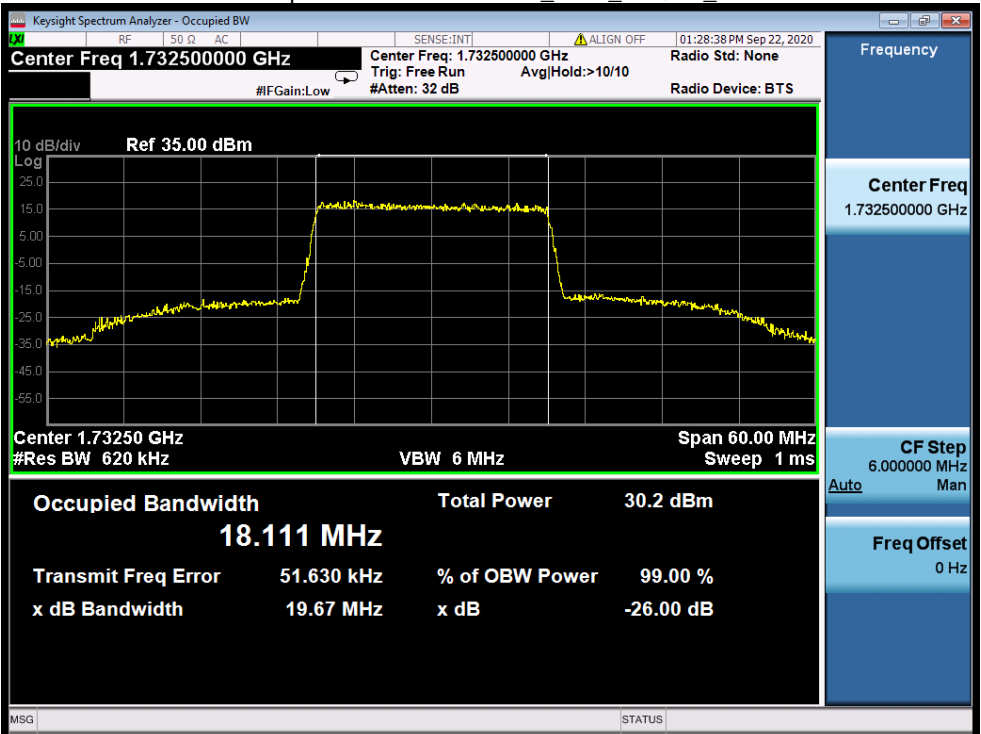

26dB Bandwidth LTE B4_MCH_QPSK_75RB0

26dB Bandwidth LTE B4_HCH_QPSK_75RB0

Test Band: 4_20MHz Bandwidth

Test Mode	RB Allocation		99% Occupied Bandwidth (MHz)			Limit	Verdict
	Size	Offset	LCH	MCH	HCH		
16QAM	100	0	18.009	18.111	18.045	N/A	Pass

QPSK	100	0	18.008	18.199	18.034	N/A	Pass
------	-----	---	--------	--------	--------	-----	------

99% Occupied Bandwidth LTE B4_LCH_16QAM_100RB0

99% Occupied Bandwidth LTE B4_MCH_16QAM_100RB0

99% Occupied Bandwidth LTE B4_HCH_16QAM_100RB0