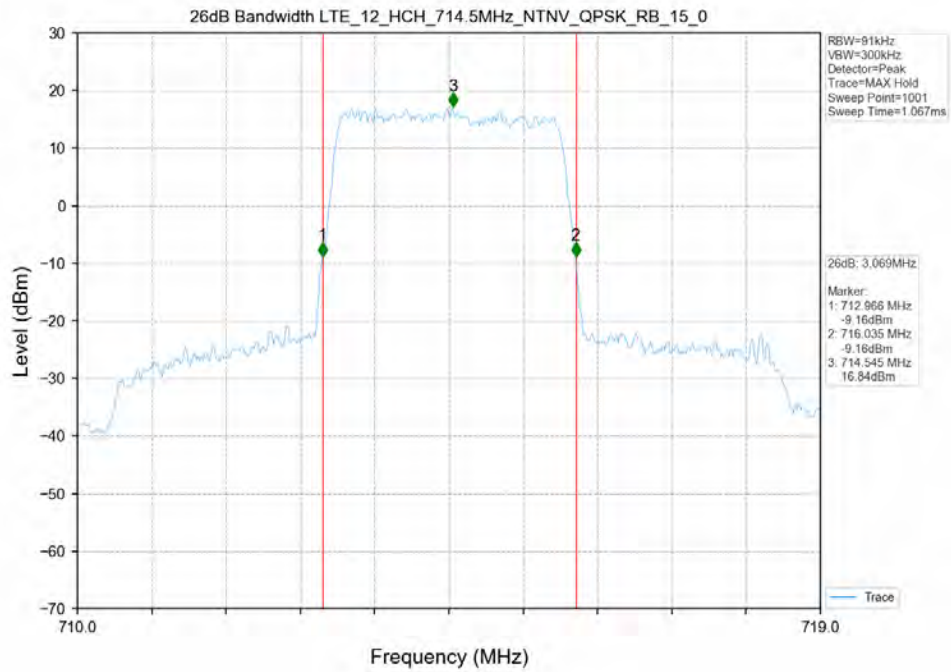

Test Mode	RB Allocation		99% Occupied Bandwidth (MHz)			Limit	Verdict
	Size	Offset	LCH	MCH	HCH		
16QAM	15	0	2.730	2.730	2.730	N/A	PASS
QPSK	15	0	2.730	2.740	2.740	N/A	PASS

Test Band: 12_3MHz Bandwidth

Test Mode	RB Allocation		26dB Bandwidth (MHz)			Limit	Verdict
	Size	Offset	LCH	MCH	HCH		
16QAM	15	0	3.050	3.050	3.040	N/A	PASS
QPSK	15	0	3.030	3.060	3.070	N/A	PASS