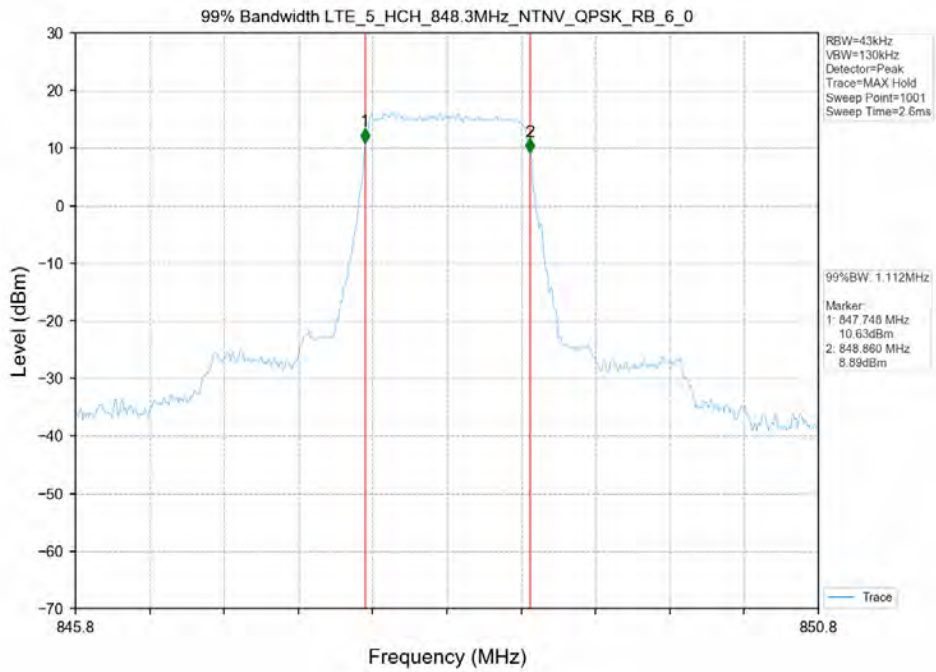

99% Occupied Bandwidth LTE B4_LCH_QPSK_100RB0

99% Occupied Bandwidth LTE B4_MCH_QPSK_100RB0

99% Occupied Bandwidth LTE B4_HCH_QPSK_100RB0

Test Band: 4 _ 20MHz Bandwidth							
Test Mode	RB Allocation		26dB Bandwidth (MHz)			Limit	Verdict
	Size	Offset	LCH	MCH	HCH		
16QAM	100	0	19.47	19.71	19.59	N/A	Pass
QPSK	100	0	19.58	19.65	19.63	N/A	Pass

26dB Bandwidth LTE B4_LCH_16QAM_100RB0

26dB Bandwidth LTE B4_MCH_16QAM_100RB0

26dB Bandwidth LTE B4_HCH_16QAM_100RB0

26dB Bandwidth LTE B4_LCH_QPSK_100RB0

26dB Bandwidth LTE B4_MCH_QPSK_100RB0

26dB Bandwidth LTE B4_HCH_QPSK_100RB0

LTE Band 5

Test Band: 5_ 1.4MHz Bandwidth							
Test Mode	RB Allocation		99% Occupied Bandwidth (MHz)			Limit	Verdict
	Size	Offset	LCH	MCH	HCH		
16QAM	6	0	1.110	1.110	1.120	N/A	PASS
QPSK	6	0	1.100	1.110	1.110	N/A	PASS