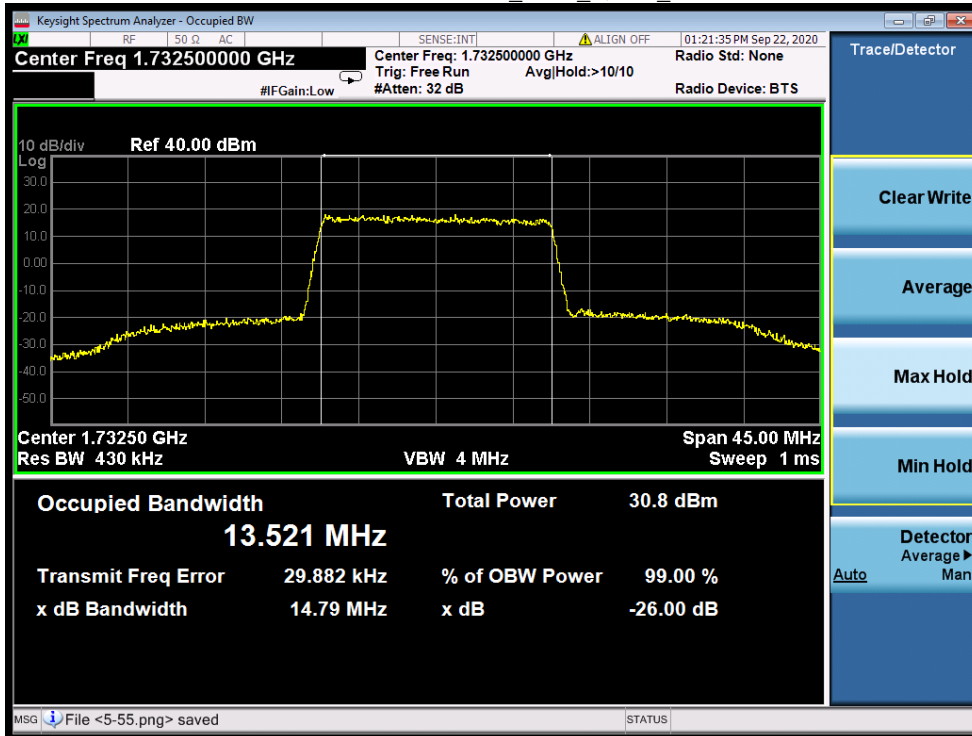

26dB Bandwidth LTE B4_MCH_QPSK_75RB0

26dB Bandwidth LTE B4_HCH_QPSK_75RB0

Test Band: 4_20MHz Bandwidth

Test Mode	RB Allocation		99% Occupied Bandwidth (MHz)			Limit	Verdict
	Size	Offset	LCH	MCH	HCH		
16QAM	100	0	18.009	18.111	18.045	N/A	Pass