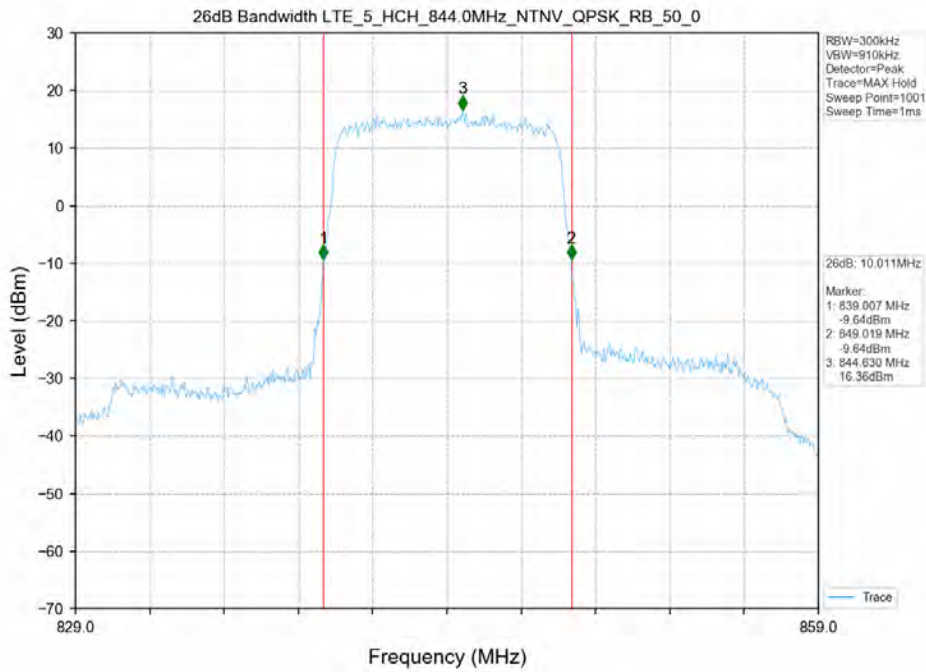

26dB Bandwidth-LCH_16QAM_50RB0

26dB Bandwidth-MCH_16QAM_50RB0

26dB Bandwidth-HCH_16QAM_50RB0

LTE Band 12

Test Band: 12 _ 1.4MHz Bandwidth							
Test Mode	RB Allocation		99% Occupied Bandwidth (MHz)			Limit	Verdict
	Size	Offset	LCH	MCH	HCH		
16QAM	6	0	1.1111	1.110	1.110	N/A	PASS
QPSK	6	0	1.120	1.100	1.100	N/A	PASS
99% Occupied Bandwidth-LCH_16QAM_6RB0							