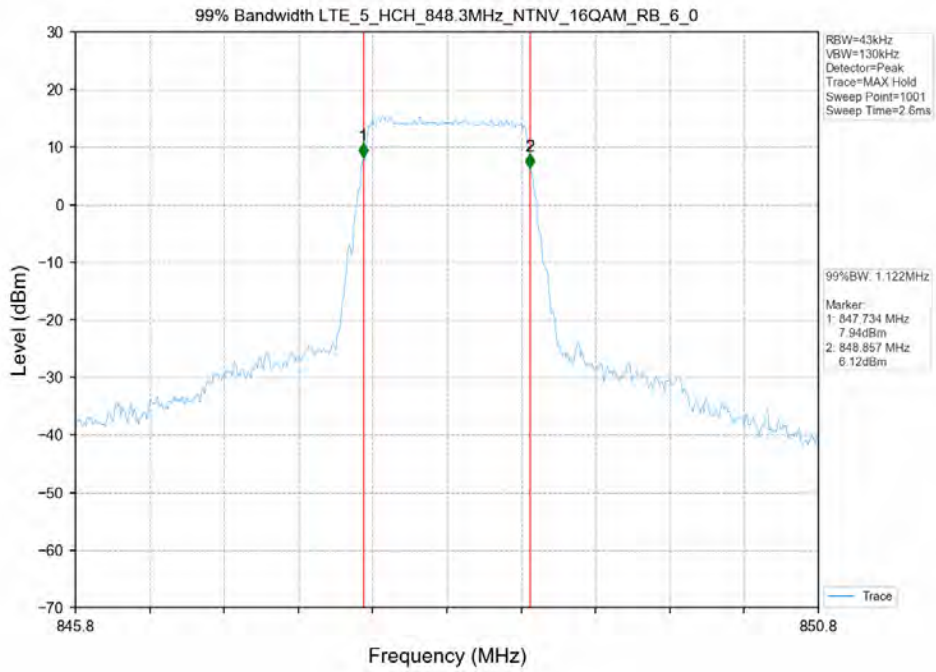

99% Occupied Bandwidth LTE B4_LCH_QPSK_100RB0

99% Occupied Bandwidth LTE B4_MCH_QPSK_100RB0

99% Occupied Bandwidth LTE B4_HCH_QPSK_100RB0

Test Band: 4 _ 20MHz Bandwidth							
Test Mode	RB Allocation		26dB Bandwidth (MHz)			Limit	Verdict
	Size	Offset	LCH	MCH	HCH		
16QAM	100	0	19.47	19.71	19.59	N/A	Pass
QPSK	100	0	19.58	19.65	19.63	N/A	Pass

26dB Bandwidth LTE B4_LCH_16QAM_100RB0

26dB Bandwidth LTE B4_MCH_16QAM_100RB0

26dB Bandwidth LTE B4_HCH_16QAM_100RB0

26dB Bandwidth LTE B4_LCH_QPSK_100RB0

26dB Bandwidth LTE B4_MCH_QPSK_100RB0

26dB Bandwidth LTE B4_HCH_QPSK_100RB0

LTE Band 5

Test Band: 5_ 1.4MHz Bandwidth							
Test Mode	RB Allocation		99% Occupied Bandwidth (MHz)			Limit	Verdict
	Size	Offset	LCH	MCH	HCH		
16QAM	6	0	1.110	1.110	1.120	N/A	PASS
QPSK	6	0	1.100	1.110	1.110	N/A	PASS