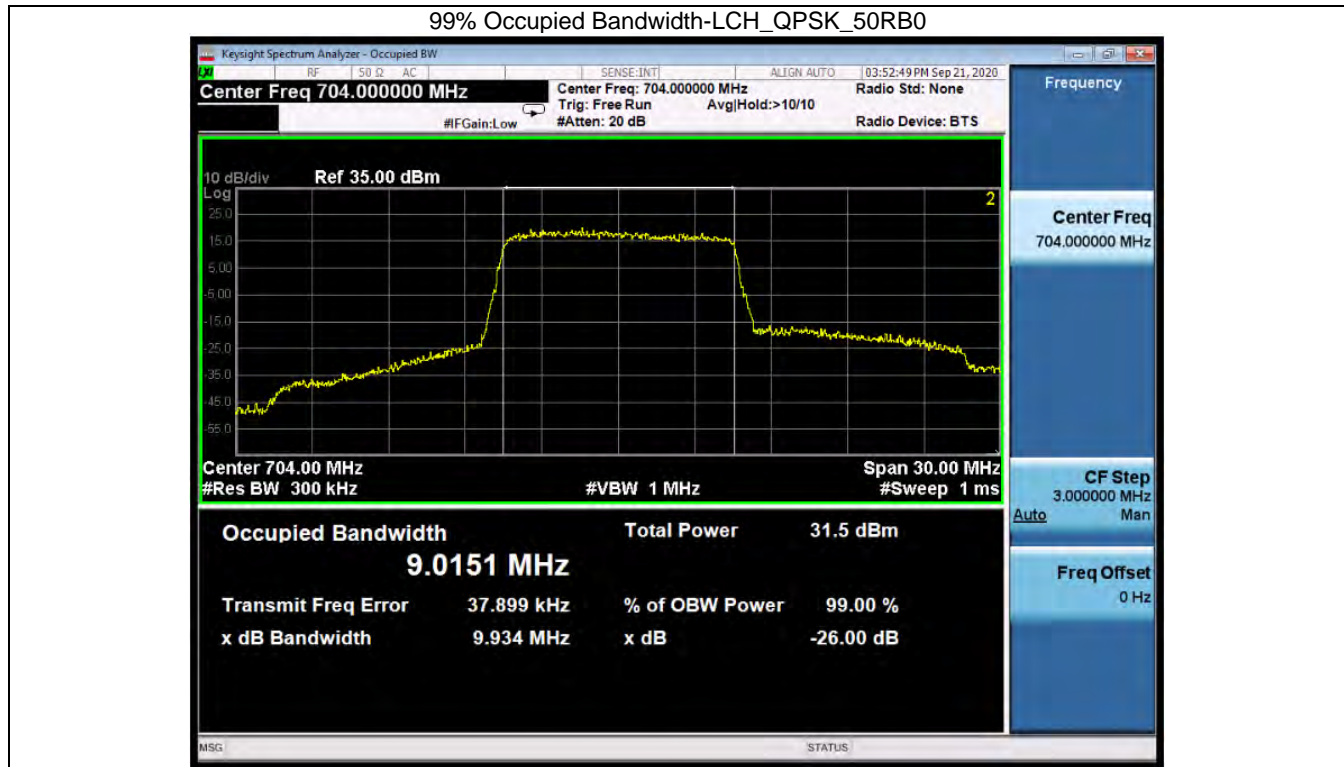

99% Occupied Bandwidth-LCH_QPSK_50RB0