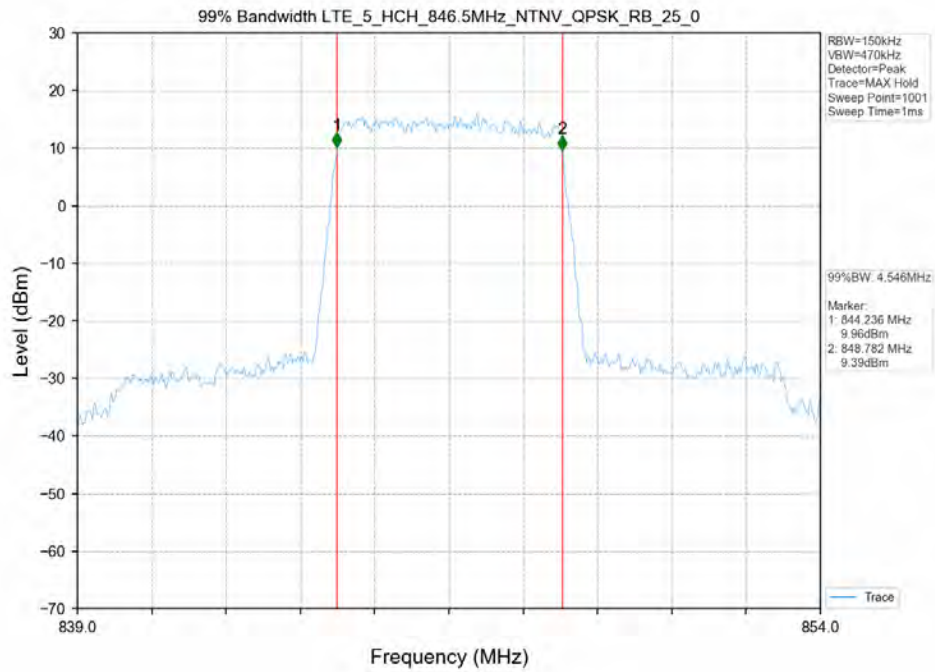

Test Band: 5_ 5MHz Bandwidth

Test Mode	RB Allocation		26dB Bandwidth (MHz)			Limit	Verdict
	Size	Offset	LCH	MCH	HCH		
16QAM	25	0	5.080	5.090	5.030	N/A	PASS
QPSK	25	0	5.090	5.090	5.060	N/A	PASS