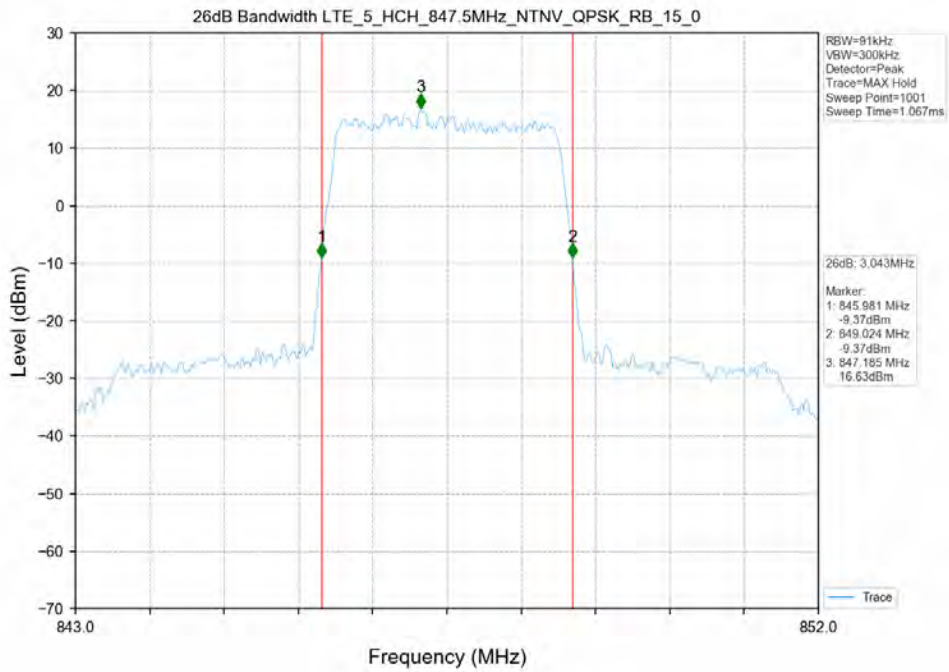

Test Mode	RB Allocation		99% Occupied Bandwidth (MHz)			Limit	Verdict
	Size	Offset	LCH	MCH	HCH		
16QAM	15	0	2.730	2.730	2.740	N/A	PASS
QPSK	15	0	2.740	2.740	2.730	N/A	PASS

Test Band: 5_ 3MHz Bandwidth

Test Mode	RB Allocation		26dB Bandwidth (MHz)			Limit	Verdict
	Size	Offset	LCH	MCH	HCH		
16QAM	15	0	3.060	3.080	3.040	N/A	PASS
QPSK	15	0	3.030	3.040	3.040	N/A	PASS