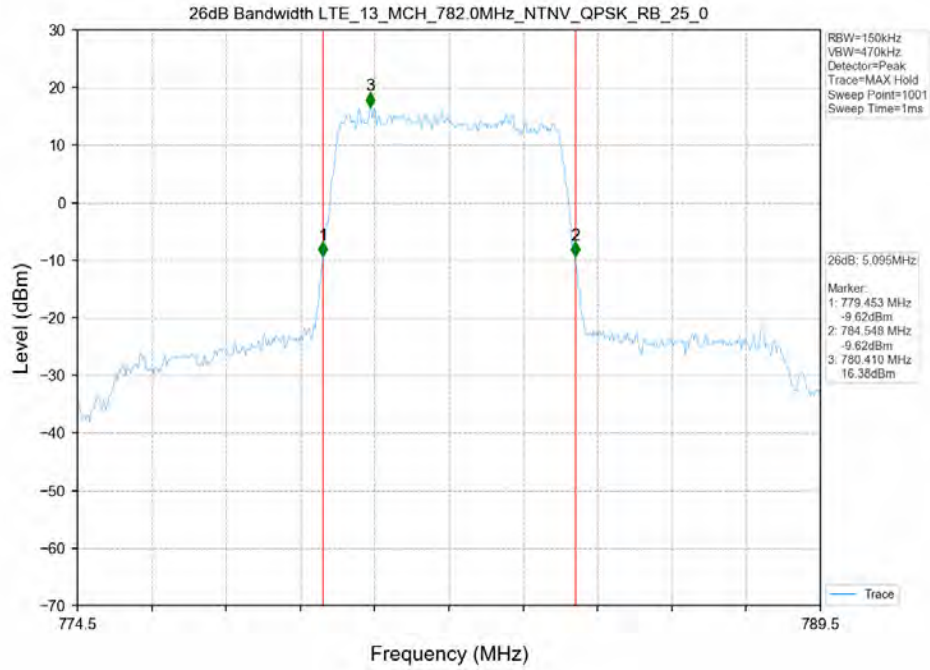

Test Band: 13 _ 10MHz Bandwidth

Test Mode	RB Allocation		99% Occupied Bandwidth (MHz)			Limit	Verdict
	Size	Offset	LCH	MCH	HCH		
16QAM	50	0	/	9.0434	/	N/A	PASS
QPSK	50	0	/	9.0462	/	N/A	PASS

99% Bandwidth LTE B13_MCH_16QAM_50RB0