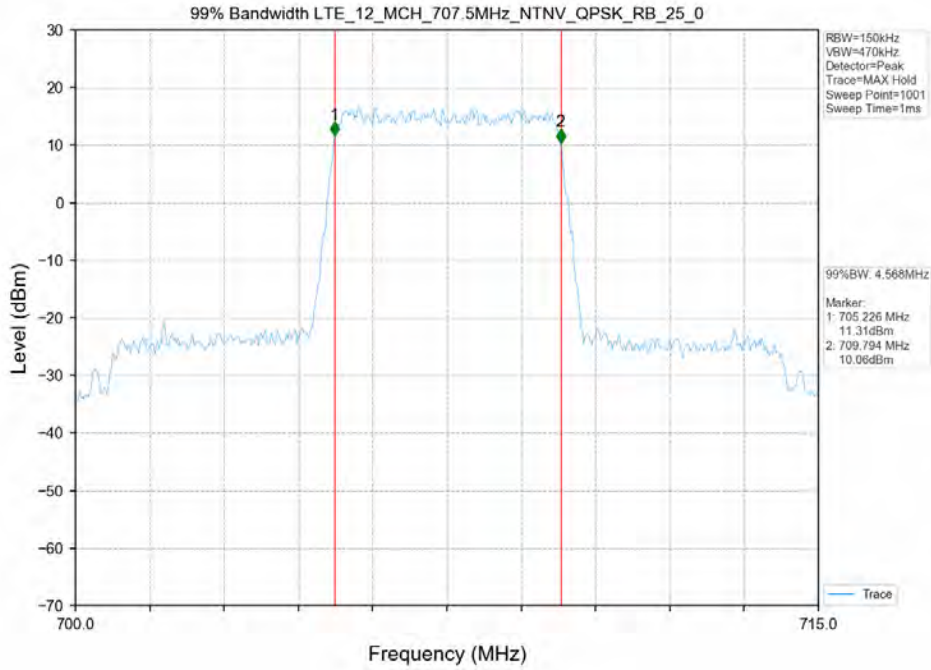

Test Band: 12_ 5MHz Bandwidth

Test Mode	RB Allocation		26dB Bandwidth (MHz)			Limit	Verdict
	Size	Offset	LCH	MCH	HCH		
16QAM	25	0	5.050	5.090	5.050	N/A	PASS
QPSK	25	0	5.080	5.100	5.040	N/A	PASS