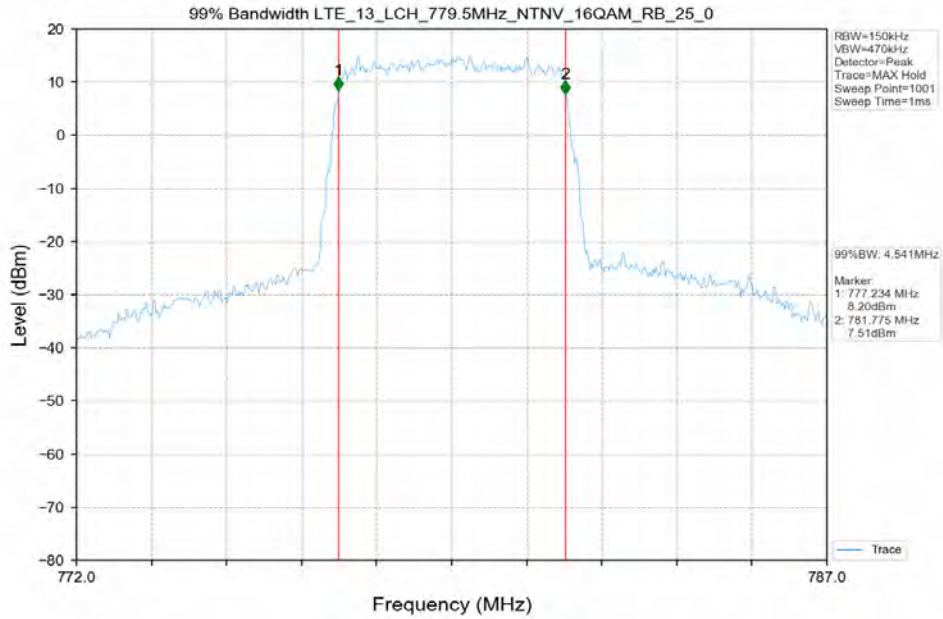

26dB Bandwidth-LCH_16QAM_50RB0

26dB Bandwidth-MCH_16QAM_50RB0

26dB Bandwidth-HCH_16QAM_50RB0

26dB Bandwidth-LCH_QPSK_50RB0

26dB Bandwidth-MCH_QPSK_50RB0

26dB Bandwidth-HCH_QPSK_50RB0

LTE Band 13

Test Band: 13_ 5MHz Bandwidth							
Test Mode	RB Allocation		99% Occupied Bandwidth (MHz)			Limit	Verdict
	Size	Offset	LCH	MCH	HCH		
16QAM	25	0	4.540	4.540	4.580	N/A	PASS
QPSK	25	0	4.540	4.550	4.550	N/A	PASS