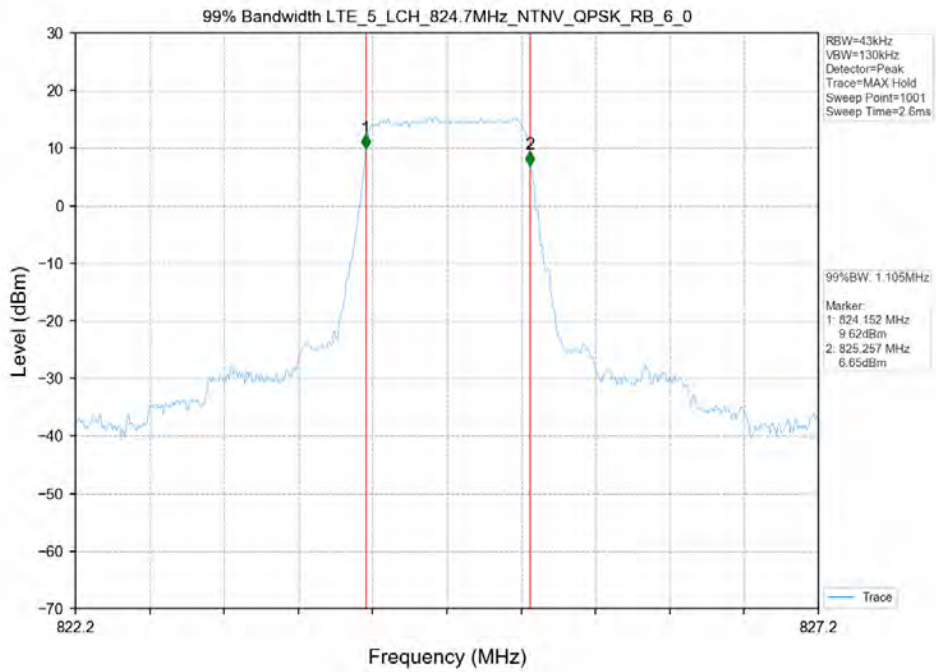

99% Occupied Bandwidth LTE B4_LCH_QPSK_100RB0

99% Occupied Bandwidth LTE B4_MCH_QPSK_100RB0

99% Occupied Bandwidth LTE B4_HCH_QPSK_100RB0

Test Band: 4 _ 20MHz Bandwidth							
Test Mode	RB Allocation		26dB Bandwidth (MHz)			Limit	Verdict
	Size	Offset	LCH	MCH	HCH		
16QAM	100	0	19.47	19.71	19.59	N/A	Pass
QPSK	100	0	19.58	19.65	19.63	N/A	Pass

26dB Bandwidth LTE B4_LCH_16QAM_100RB0

26dB Bandwidth LTE B4_MCH_16QAM_100RB0

26dB Bandwidth LTE B4_HCH_16QAM_100RB0

26dB Bandwidth LTE B4_LCH_QPSK_100RB0

26dB Bandwidth LTE B4_MCH_QPSK_100RB0

26dB Bandwidth LTE B4_HCH_QPSK_100RB0

LTE Band 5

Test Band: 5_ 1.4MHz Bandwidth							
Test Mode	RB Allocation		99% Occupied Bandwidth (MHz)			Limit	Verdict
	Size	Offset	LCH	MCH	HCH		
16QAM	6	0	1.110	1.110	1.120	N/A	PASS
QPSK	6	0	1.100	1.110	1.110	N/A	PASS