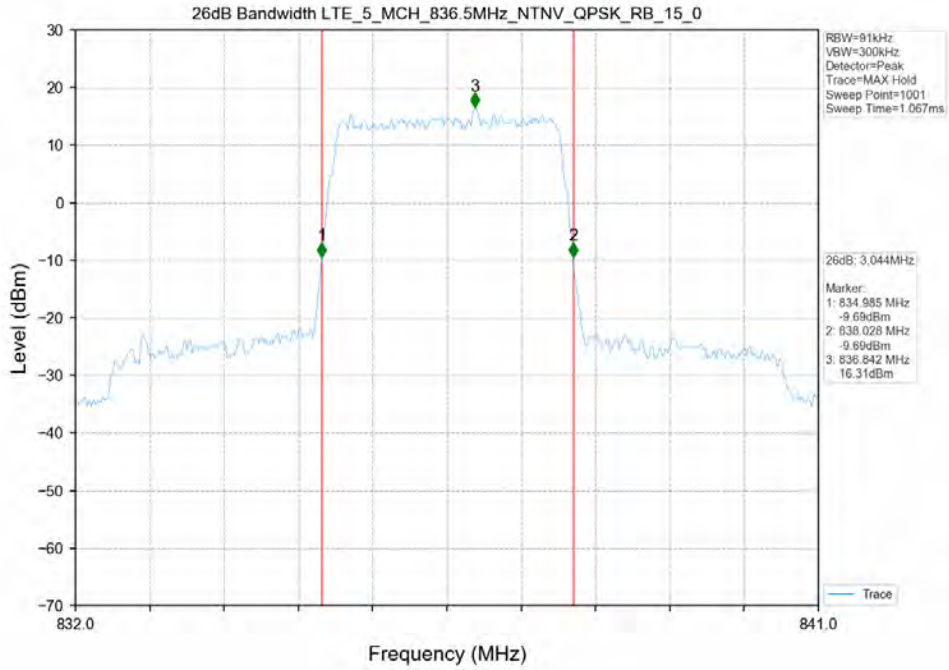

Test Mode	RB Allocation		99% Occupied Bandwidth (MHz)			Limit	Verdict
	Size	Offset	LCH	MCH	HCH		
16QAM	15	0	2.730	2.730	2.740	N/A	PASS
QPSK	15	0	2.740	2.740	2.730	N/A	PASS

Test Band: 5_ 3MHz Bandwidth

Test Mode	RB Allocation		26dB Bandwidth (MHz)			Limit	Verdict
	Size	Offset	LCH	MCH	HCH		
16QAM	15	0	3.060	3.080	3.040	N/A	PASS
QPSK	15	0	3.030	3.040	3.040	N/A	PASS