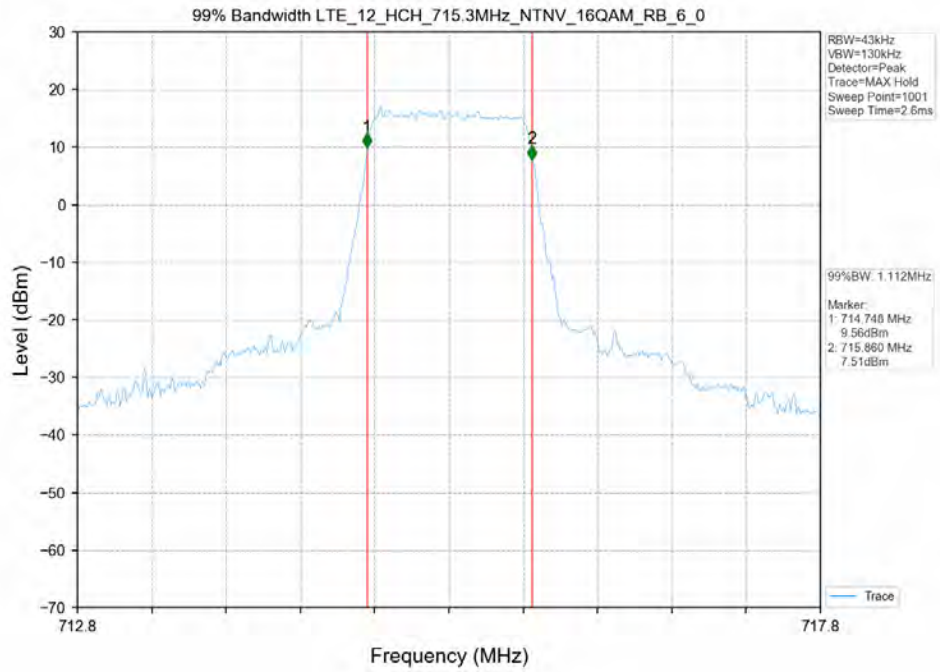

26dB Bandwidth-LCH_16QAM_50RB0

26dB Bandwidth-MCH_16QAM_50RB0

26dB Bandwidth-HCH_16QAM_50RB0

LTE Band 12

Test Band: 12 _ 1.4MHz Bandwidth							
Test Mode	RB Allocation		99% Occupied Bandwidth (MHz)			Limit	Verdict
	Size	Offset	LCH	MCH	HCH		
16QAM	6	0	1.1111	1.110	1.110	N/A	PASS
QPSK	6	0	1.120	1.100	1.100	N/A	PASS
99% Occupied Bandwidth-LCH_16QAM_6RB0							