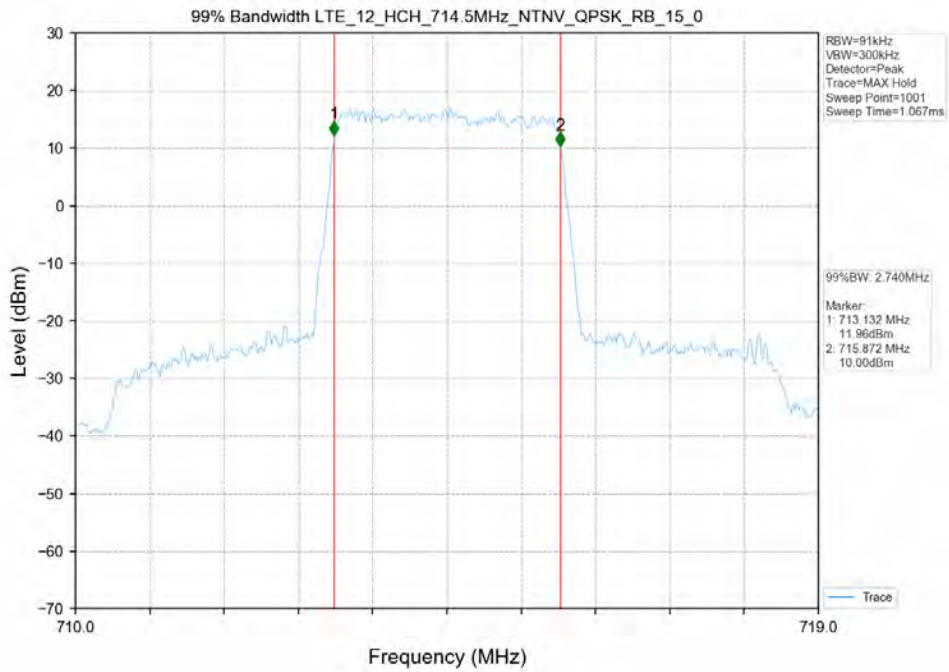

Test Band: 12_3MHz Bandwidth

Test Mode	RB Allocation		26dB Bandwidth (MHz)			Limit	Verdict
	Size	Offset	LCH	MCH	HCH		
16QAM	15	0	3.050	3.050	3.040	N/A	PASS
QPSK	15	0	3.030	3.060	3.070	N/A	PASS