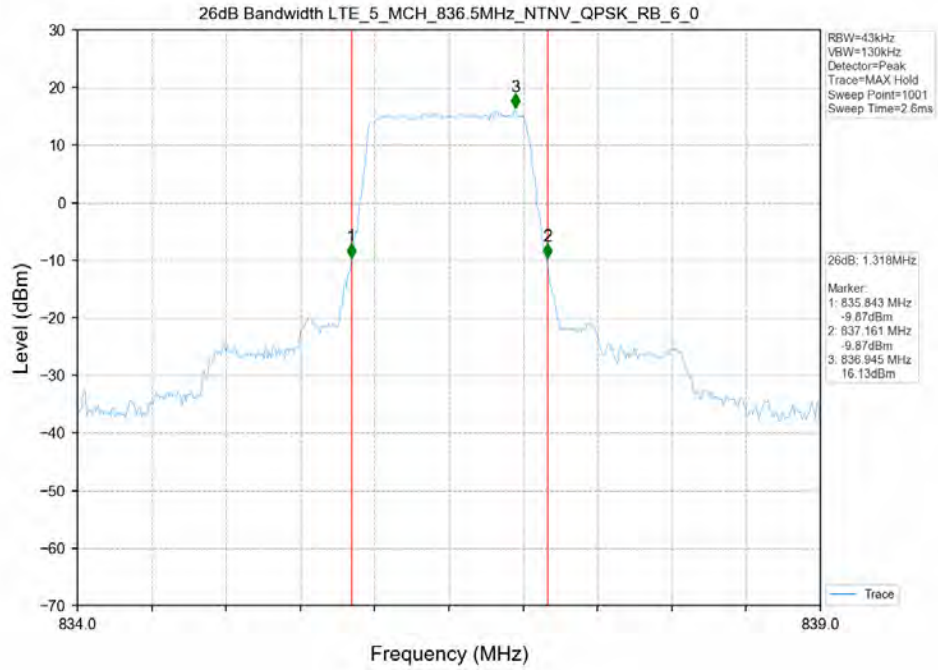

Test Band: 5 _ 3MHz Bandwidth

Test Mode	RB Allocation		99% Occupied Bandwidth (MHz)			Limit	Verdict
	Size	Offset	LCH	MCH	HCH		
16QAM	15	0	2.730	2.730	2.740	N/A	PASS
QPSK	15	0	2.740	2.740	2.730	N/A	PASS