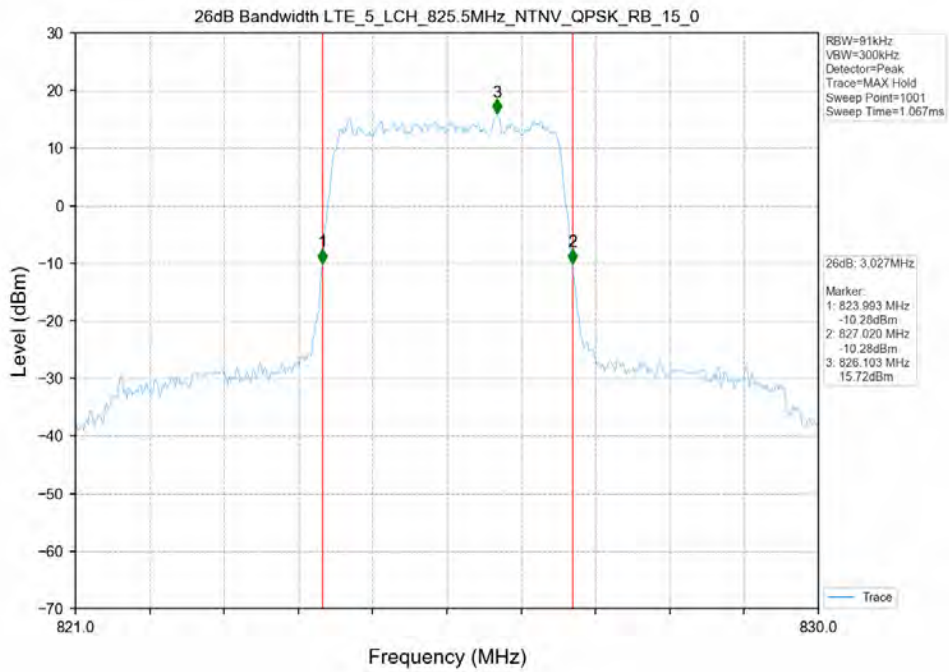

Test Mode	RB Allocation		99% Occupied Bandwidth (MHz)			Limit	Verdict
	Size	Offset	LCH	MCH	HCH		
16QAM	15	0	2.730	2.730	2.740	N/A	PASS
QPSK	15	0	2.740	2.740	2.730	N/A	PASS

Test Band: 5_ 3MHz Bandwidth

Test Mode	RB Allocation		26dB Bandwidth (MHz)			Limit	Verdict
	Size	Offset	LCH	MCH	HCH		
16QAM	15	0	3.060	3.080	3.040	N/A	PASS
QPSK	15	0	3.030	3.040	3.040	N/A	PASS