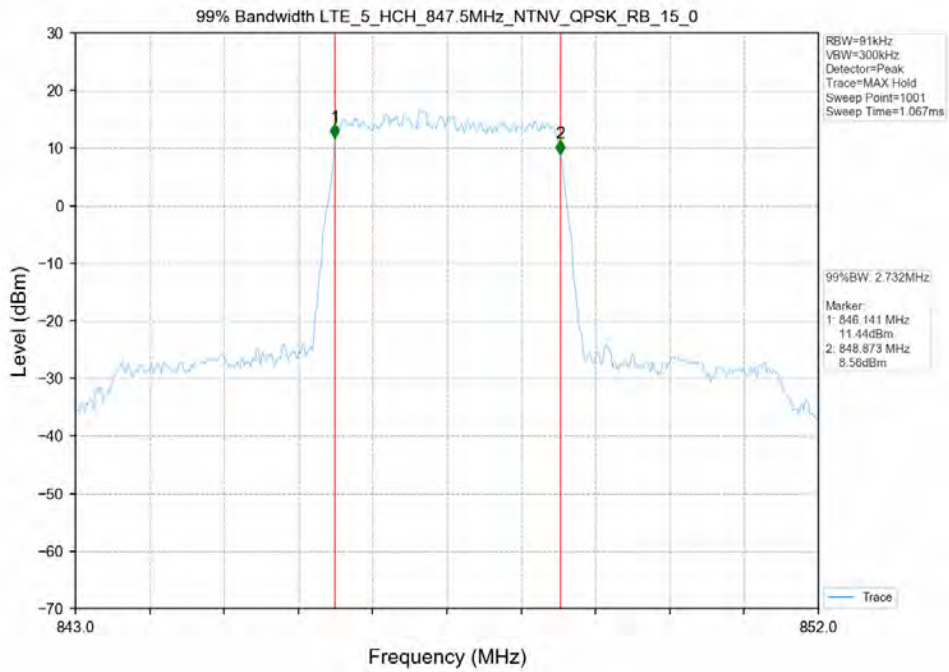

Test Band: 5_ 3MHz Bandwidth

Test Mode	RB Allocation		26dB Bandwidth (MHz)			Limit	Verdict
	Size	Offset	LCH	MCH	HCH		
16QAM	15	0	3.060	3.080	3.040	N/A	PASS
QPSK	15	0	3.030	3.040	3.040	N/A	PASS