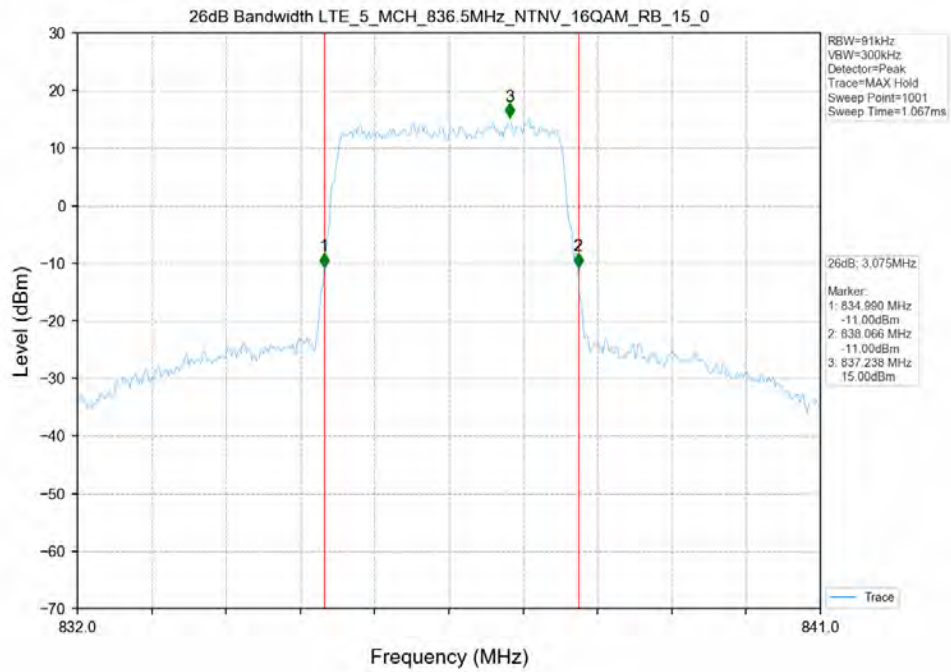

Test Mode	RB Allocation		99% Occupied Bandwidth (MHz)			Limit	Verdict
	Size	Offset	LCH	MCH	HCH		
16QAM	15	0	2.730	2.730	2.740	N/A	PASS
QPSK	15	0	2.740	2.740	2.730	N/A	PASS

Test Band: 5_ 3MHz Bandwidth

Test Mode	RB Allocation		26dB Bandwidth (MHz)			Limit	Verdict
	Size	Offset	LCH	MCH	HCH		
16QAM	15	0	3.060	3.080	3.040	N/A	PASS
QPSK	15	0	3.030	3.040	3.040	N/A	PASS