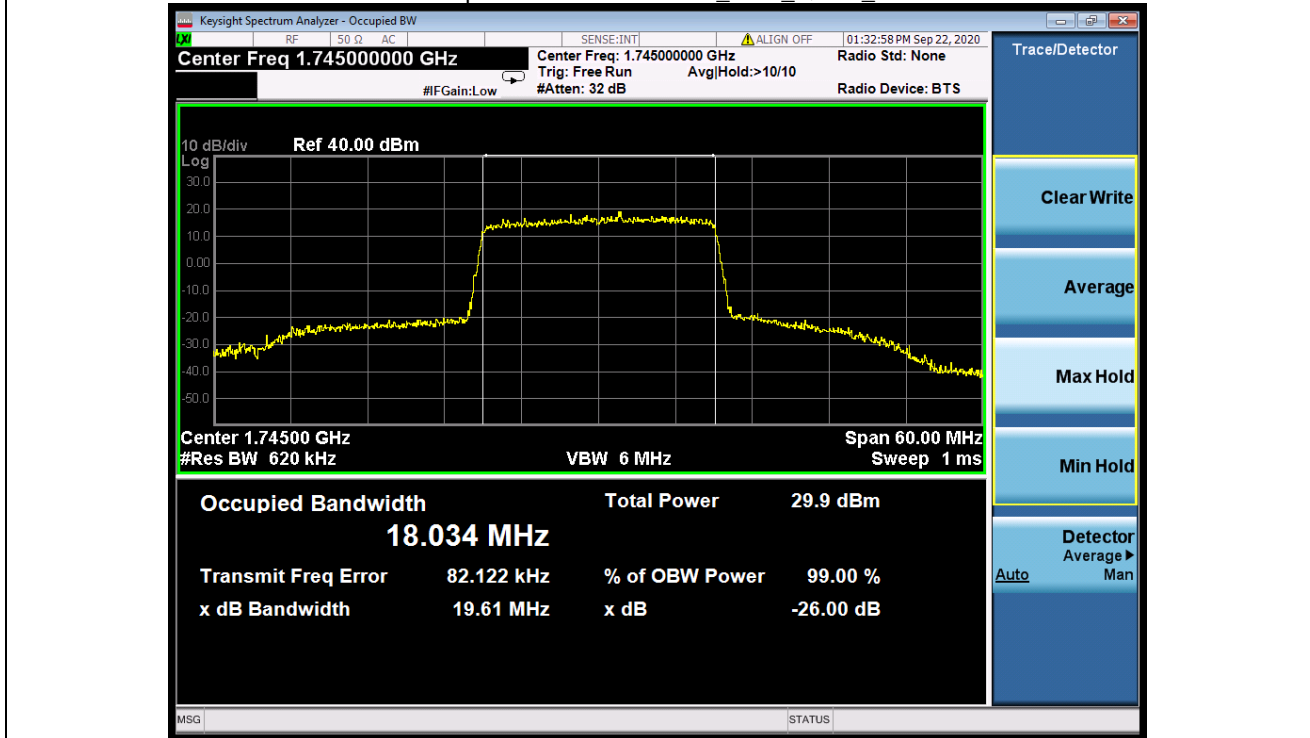

QPSK	100	0	18.008	18.199	18.034	N/A	Pass
------	-----	---	--------	--------	--------	-----	------

99% Occupied Bandwidth LTE B4_LCH_16QAM_100RB0

99% Occupied Bandwidth LTE B4_MCH_16QAM_100RB0

99% Occupied Bandwidth LTE B4_HCH_16QAM_100RB0

99% Occupied Bandwidth LTE B4_LCH_QPSK_100RB0

99% Occupied Bandwidth LTE B4_MCH_QPSK_100RB0

99% Occupied Bandwidth LTE B4_HCH_QPSK_100RB0

Test Band: 4 _ 20MHz Bandwidth							
Test Mode	RB Allocation		26dB Bandwidth (MHz)			Limit	Verdict
	Size	Offset	LCH	MCH	HCH		
16QAM	100	0	19.47	19.71	19.59	N/A	Pass
QPSK	100	0	19.58	19.65	19.63	N/A	Pass