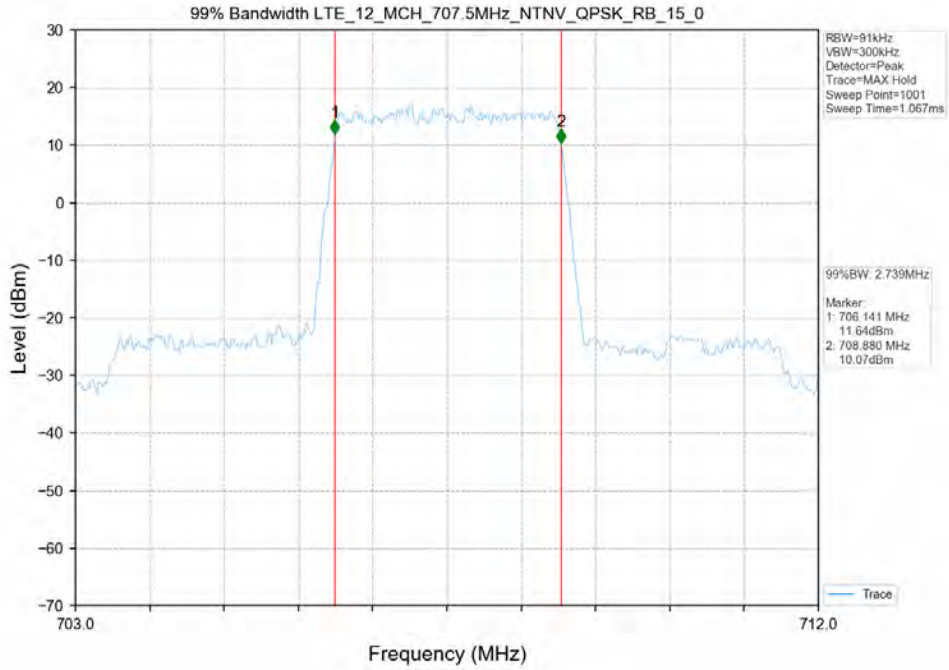

Test Band: 12_3MHz Bandwidth

Test Mode	RB Allocation		26dB Bandwidth (MHz)			Limit	Verdict
	Size	Offset	LCH	MCH	HCH		
16QAM	15	0	3.050	3.050	3.040	N/A	PASS
QPSK	15	0	3.030	3.060	3.070	N/A	PASS