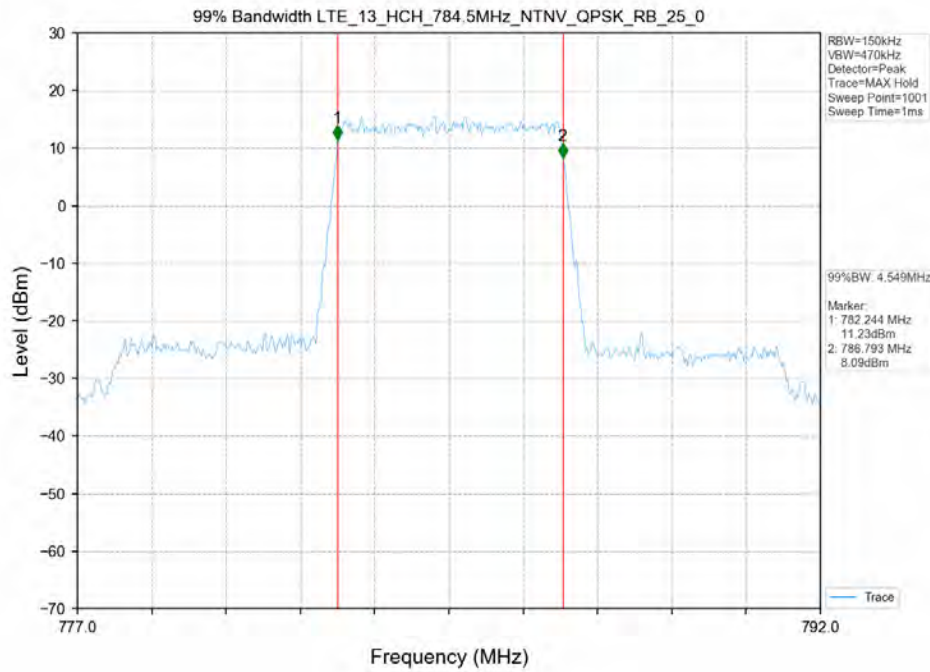

26dB Bandwidth-LCH_16QAM_50RB0

26dB Bandwidth-MCH_16QAM_50RB0

26dB Bandwidth-HCH_16QAM_50RB0

26dB Bandwidth-LCH_QPSK_50RB0

26dB Bandwidth-MCH_QPSK_50RB0

26dB Bandwidth-HCH_QPSK_50RB0

LTE Band 13

Test Band: 13_ 5MHz Bandwidth							
Test Mode	RB Allocation		99% Occupied Bandwidth (MHz)			Limit	Verdict
	Size	Offset	LCH	MCH	HCH		
16QAM	25	0	4.540	4.540	4.580	N/A	PASS
QPSK	25	0	4.540	4.550	4.550	N/A	PASS