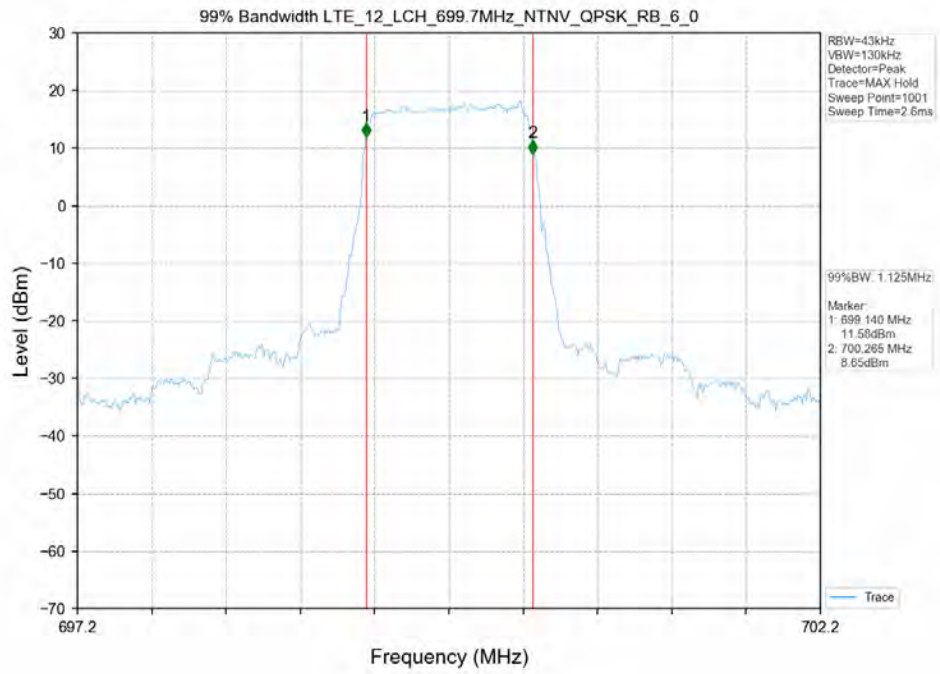

26dB Bandwidth-LCH_16QAM_50RB0

26dB Bandwidth-MCH_16QAM_50RB0

26dB Bandwidth-HCH_16QAM_50RB0

LTE Band 12

Test Band: 12 _ 1.4MHz Bandwidth							
Test Mode	RB Allocation		99% Occupied Bandwidth (MHz)			Limit	Verdict
	Size	Offset	LCH	MCH	HCH		
16QAM	6	0	1.1111	1.110	1.110	N/A	PASS
QPSK	6	0	1.120	1.100	1.100	N/A	PASS
99% Occupied Bandwidth-LCH_16QAM_6RB0							