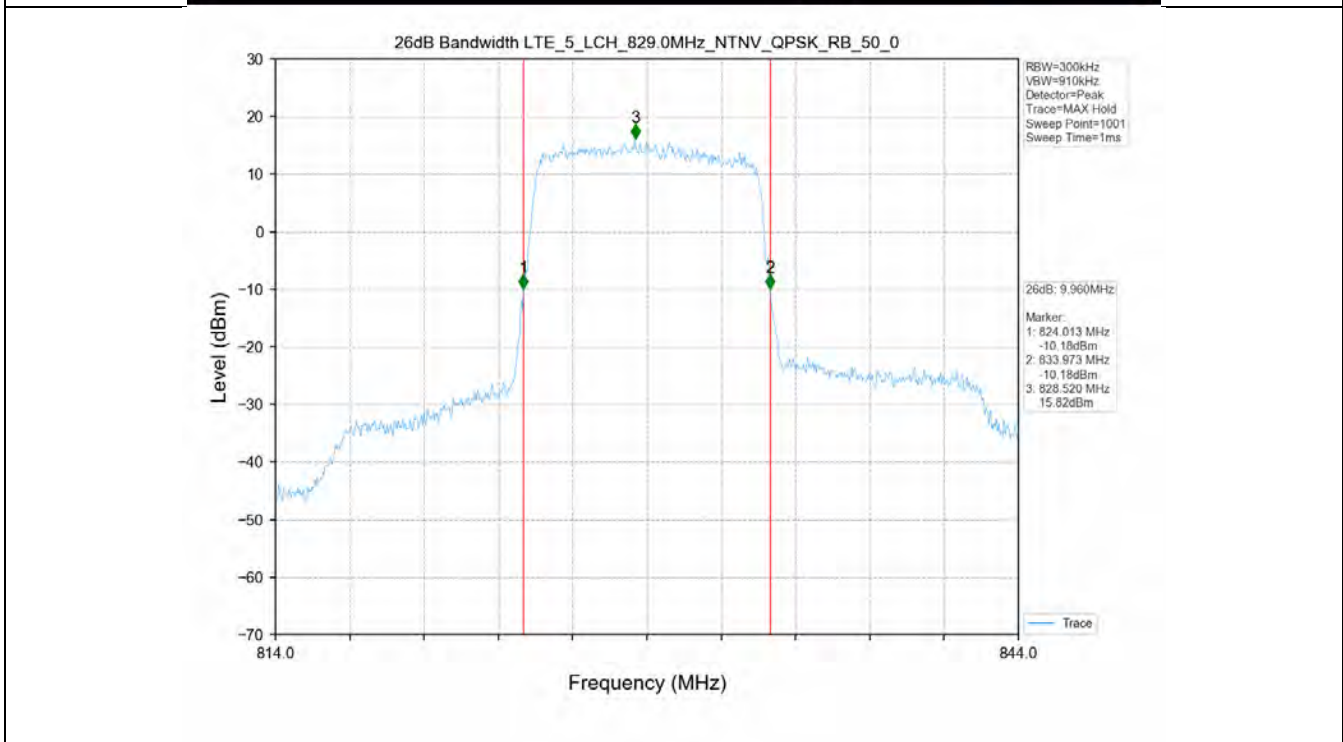

99% Occupied Bandwidth-MCH_16QAM_50RB0

99% Occupied Bandwidth-HCH_16QAM_50RB0

Test Band: 5_ 10MHz Bandwidth

Test Mode	RB Allocation		26dB Bandwidth (MHz)			Limit	Verdict
	Size	Offset	LCH	MCH	HCH		
16QAM	50	0	10.06	10.11	10.05	N/A	PASS
QPSK	50	0	9.960	10.100	10.010	N/A	PASS

26dB Bandwidth-LCH_16QAM_50RB0

26dB Bandwidth-MCH_16QAM_50RB0

26dB Bandwidth-HCH_16QAM_50RB0

LTE Band 12

Test Band: 12 _ 1.4MHz Bandwidth							
Test Mode	RB Allocation		99% Occupied Bandwidth (MHz)			Limit	Verdict
	Size	Offset	LCH	MCH	HCH		
16QAM	6	0	1.1111	1.110	1.110	N/A	PASS
QPSK	6	0	1.120	1.100	1.100	N/A	PASS
99% Occupied Bandwidth-LCH_16QAM_6RB0							