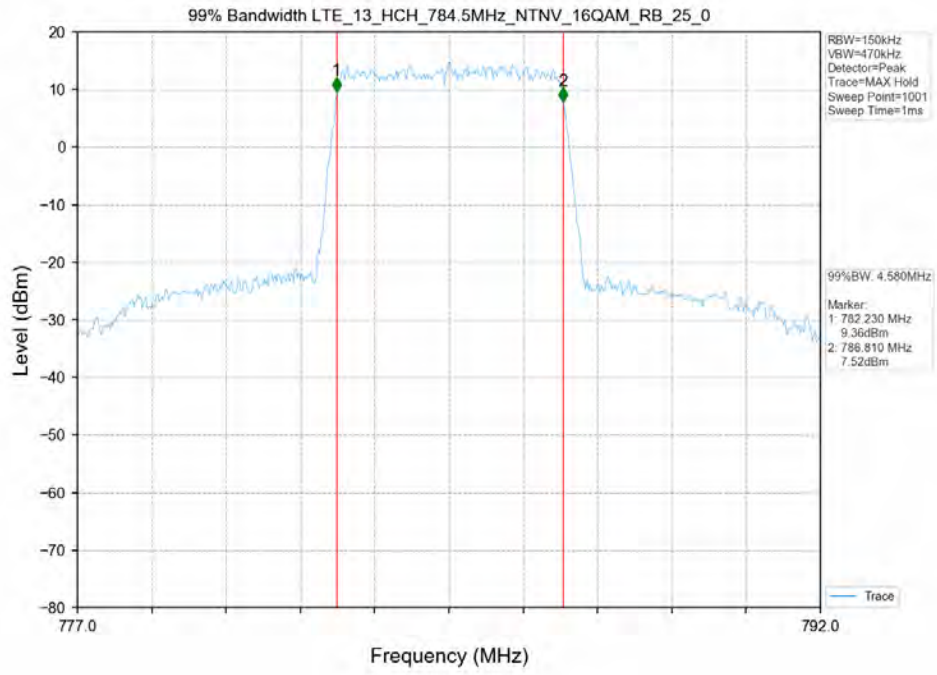

26dB Bandwidth-LCH_16QAM_50RB0

26dB Bandwidth-MCH_16QAM_50RB0

26dB Bandwidth-HCH_16QAM_50RB0

26dB Bandwidth-LCH_QPSK_50RB0

26dB Bandwidth-MCH_QPSK_50RB0

26dB Bandwidth-HCH_QPSK_50RB0

LTE Band 13

Test Band: 13_ 5MHz Bandwidth							
Test Mode	RB Allocation		99% Occupied Bandwidth (MHz)			Limit	Verdict
	Size	Offset	LCH	MCH	HCH		
16QAM	25	0	4.540	4.540	4.580	N/A	PASS
QPSK	25	0	4.540	4.550	4.550	N/A	PASS