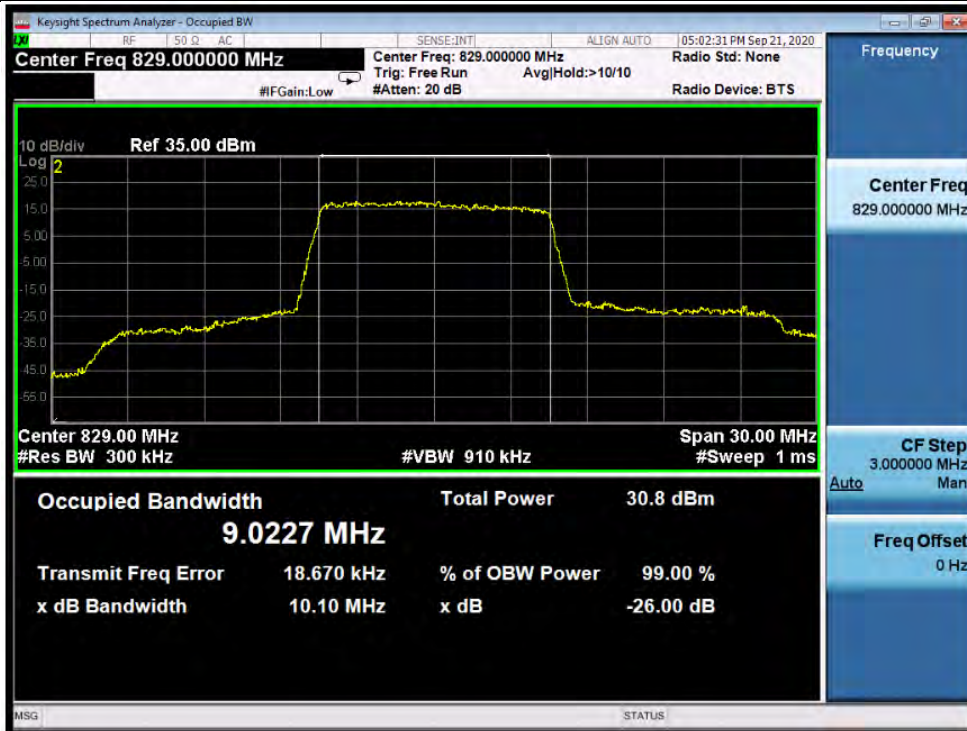

Test Mode	RB Allocation		99% Occupied Bandwidth (MHz)			Limit	Verdict
	Size	Offset	LCH	MCH	HCH		
16QAM	50	0	9.0227	9.0567	9.0097	N/A	PASS
QPSK	50	0	8.990	9.070	9.000	N/A	PASS

99% Occupied Bandwidth-LCH_16QAM_50RB0