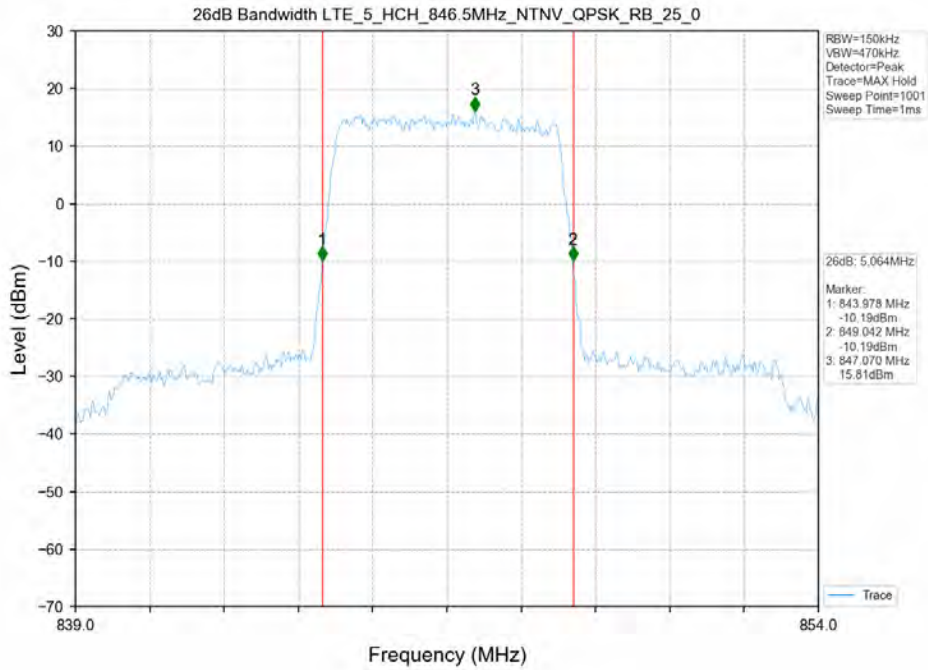

Test Band: 5 _ 10MHz Bandwidth

Test Mode	RB Allocation		99% Occupied Bandwidth (MHz)			Limit	Verdict
	Size	Offset	LCH	MCH	HCH		
16QAM	50	0	9.0227	9.0567	9.0097	N/A	PASS
QPSK	50	0	8.990	9.070	9.000	N/A	PASS

99% Occupied Bandwidth-LCH_16QAM_50RB0