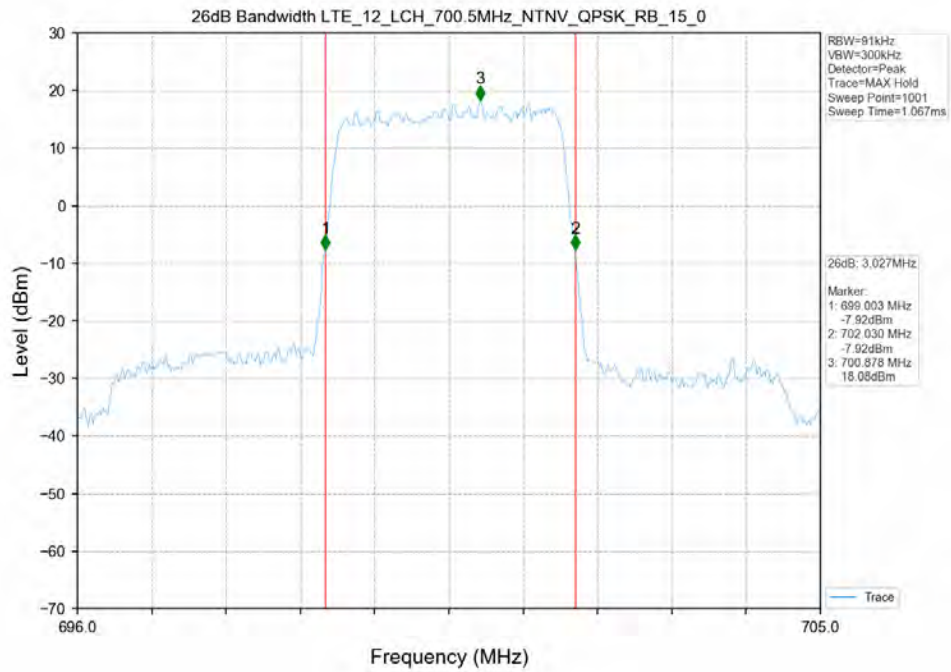

Test Mode	RB Allocation		99% Occupied Bandwidth (MHz)			Limit	Verdict
	Size	Offset	LCH	MCH	HCH		
16QAM	15	0	2.730	2.730	2.730	N/A	PASS
QPSK	15	0	2.730	2.740	2.740	N/A	PASS

Test Band: 12_3MHz Bandwidth

Test Mode	RB Allocation		26dB Bandwidth (MHz)			Limit	Verdict
	Size	Offset	LCH	MCH	HCH		
16QAM	15	0	3.050	3.050	3.040	N/A	PASS
QPSK	15	0	3.030	3.060	3.070	N/A	PASS