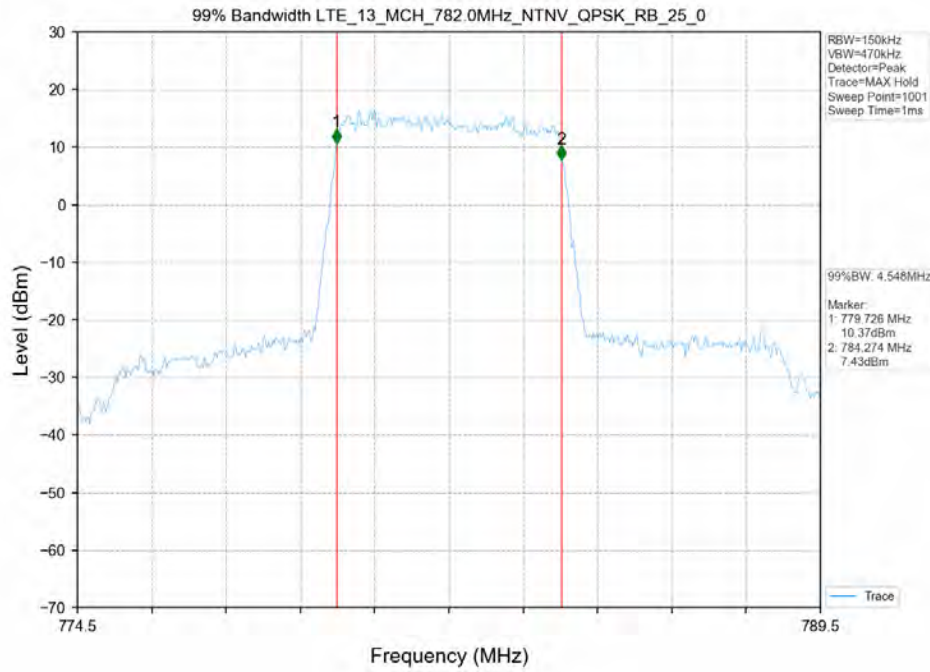

26dB Bandwidth-LCH_16QAM_50RB0

26dB Bandwidth-MCH_16QAM_50RB0

26dB Bandwidth-HCH_16QAM_50RB0

26dB Bandwidth-LCH_QPSK_50RB0

26dB Bandwidth-MCH_QPSK_50RB0

26dB Bandwidth-HCH_QPSK_50RB0

LTE Band 13

Test Band: 13_ 5MHz Bandwidth							
Test Mode	RB Allocation		99% Occupied Bandwidth (MHz)			Limit	Verdict
	Size	Offset	LCH	MCH	HCH		
16QAM	25	0	4.540	4.540	4.580	N/A	PASS
QPSK	25	0	4.540	4.550	4.550	N/A	PASS