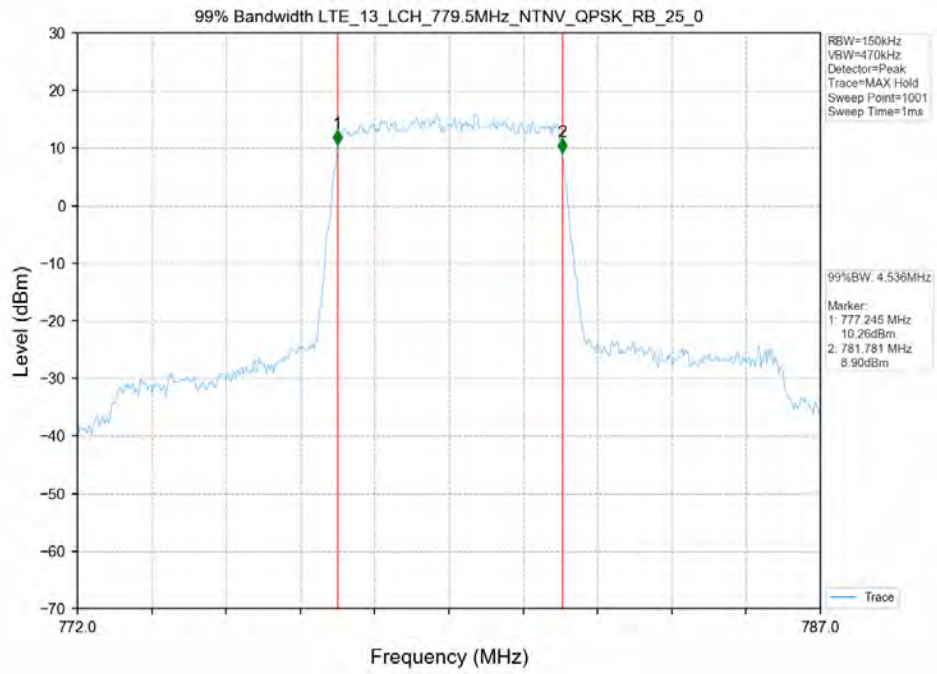

26dB Bandwidth-LCH_16QAM_50RB0

26dB Bandwidth-MCH_16QAM_50RB0

26dB Bandwidth-HCH_16QAM_50RB0

26dB Bandwidth-LCH_QPSK_50RB0

26dB Bandwidth-MCH_QPSK_50RB0

26dB Bandwidth-HCH_QPSK_50RB0

LTE Band 13

Test Band: 13_ 5MHz Bandwidth							
Test Mode	RB Allocation		99% Occupied Bandwidth (MHz)			Limit	Verdict
	Size	Offset	LCH	MCH	HCH		
16QAM	25	0	4.540	4.540	4.580	N/A	PASS
QPSK	25	0	4.540	4.550	4.550	N/A	PASS