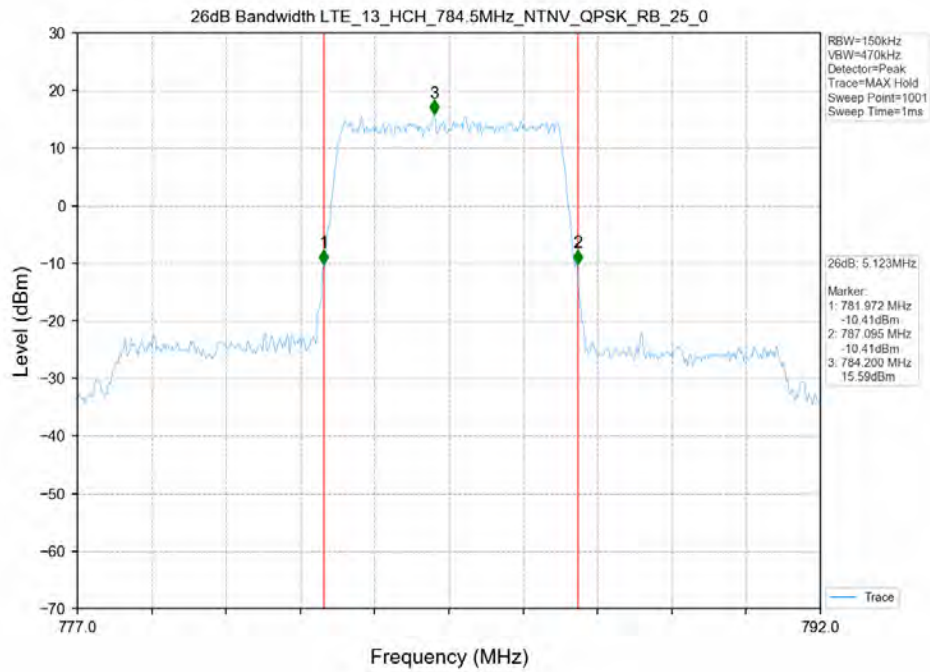

Test Band: 13 _ 10MHz Bandwidth

Test Mode	RB Allocation		99% Occupied Bandwidth (MHz)			Limit	Verdict
	Size	Offset	LCH	MCH	HCH		
16QAM	50	0	/	9.0434	/	N/A	PASS
QPSK	50	0	/	9.0462	/	N/A	PASS

99% Bandwidth LTE B13_MCH_16QAM_50RB0