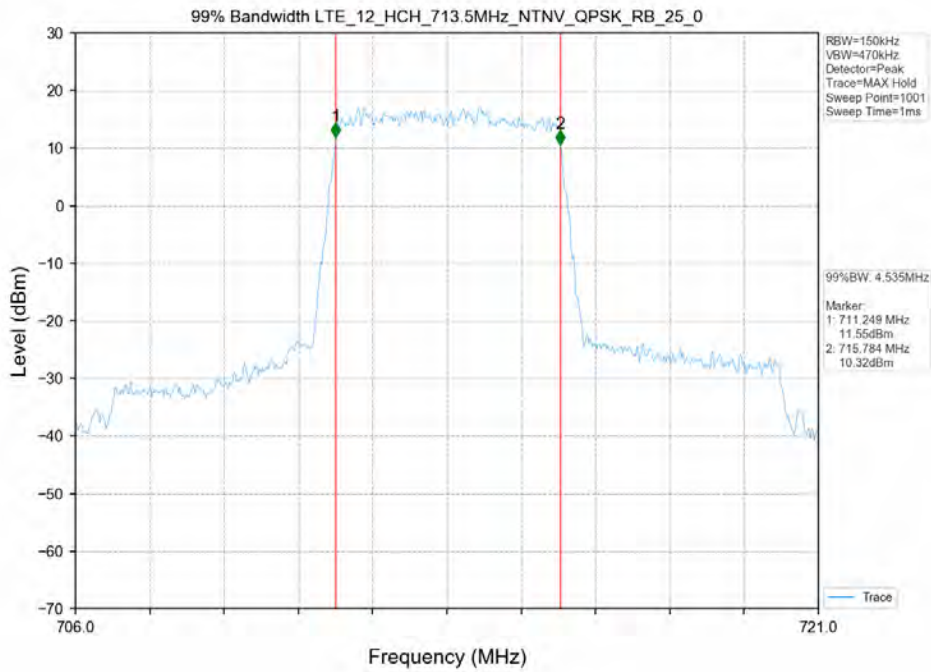

Test Band: 12_ 5MHz Bandwidth

Test Mode	RB Allocation		26dB Bandwidth (MHz)			Limit	Verdict
	Size	Offset	LCH	MCH	HCH		
16QAM	25	0	5.050	5.090	5.050	N/A	PASS
QPSK	25	0	5.080	5.100	5.040	N/A	PASS