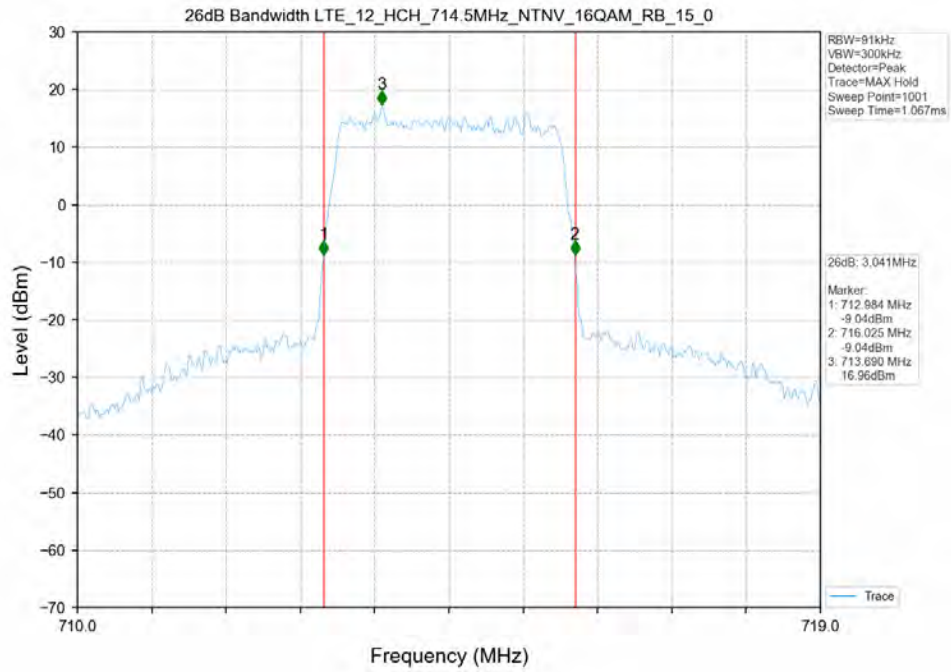

Test Mode	RB Allocation		99% Occupied Bandwidth (MHz)			Limit	Verdict
	Size	Offset	LCH	MCH	HCH		
16QAM	15	0	2.730	2.730	2.730	N/A	PASS
QPSK	15	0	2.730	2.740	2.740	N/A	PASS

Test Band: 12_3MHz Bandwidth

Test Mode	RB Allocation		26dB Bandwidth (MHz)			Limit	Verdict
	Size	Offset	LCH	MCH	HCH		
16QAM	15	0	3.050	3.050	3.040	N/A	PASS
QPSK	15	0	3.030	3.060	3.070	N/A	PASS