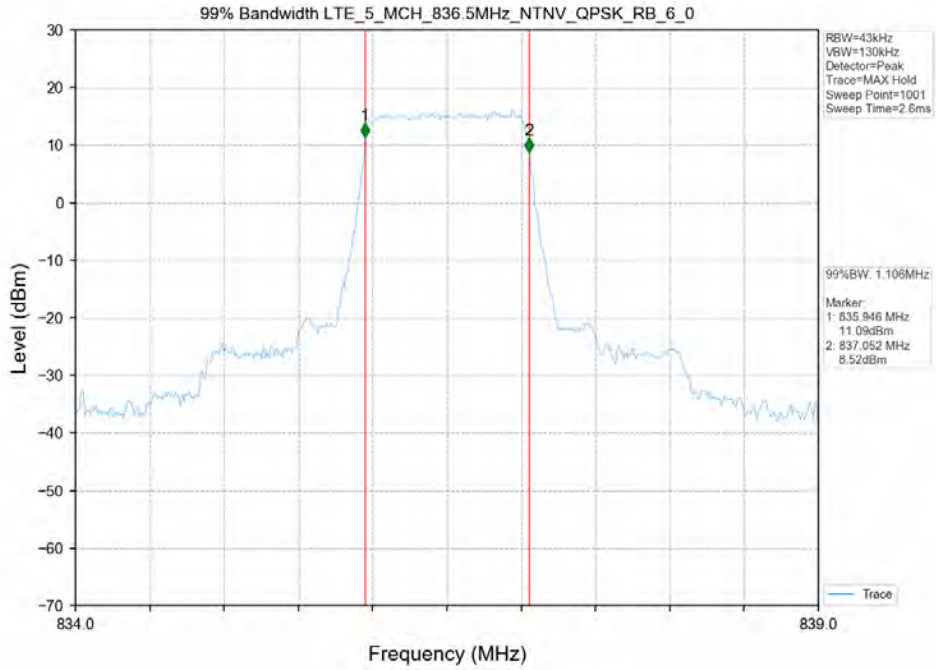

99% Occupied Bandwidth LTE B4_LCH_QPSK_100RB0

99% Occupied Bandwidth LTE B4_MCH_QPSK_100RB0

99% Occupied Bandwidth LTE B4_HCH_QPSK_100RB0

Test Band: 4 _ 20MHz Bandwidth							
Test Mode	RB Allocation		26dB Bandwidth (MHz)			Limit	Verdict
	Size	Offset	LCH	MCH	HCH		
16QAM	100	0	19.47	19.71	19.59	N/A	Pass
QPSK	100	0	19.58	19.65	19.63	N/A	Pass

26dB Bandwidth LTE B4_LCH_16QAM_100RB0

26dB Bandwidth LTE B4_MCH_16QAM_100RB0

26dB Bandwidth LTE B4_HCH_16QAM_100RB0

26dB Bandwidth LTE B4_LCH_QPSK_100RB0

26dB Bandwidth LTE B4_MCH_QPSK_100RB0

26dB Bandwidth LTE B4_HCH_QPSK_100RB0

LTE Band 5

Test Band: 5_ 1.4MHz Bandwidth							
Test Mode	RB Allocation		99% Occupied Bandwidth (MHz)			Limit	Verdict
	Size	Offset	LCH	MCH	HCH		
16QAM	6	0	1.110	1.110	1.120	N/A	PASS
QPSK	6	0	1.100	1.110	1.110	N/A	PASS