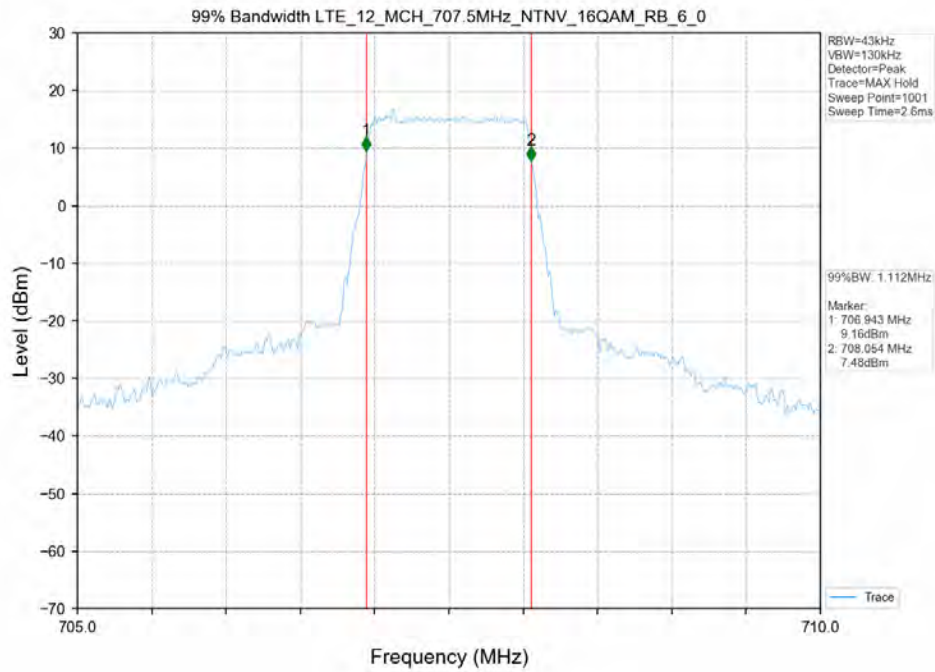

26dB Bandwidth-LCH_16QAM_50RB0

26dB Bandwidth-MCH_16QAM_50RB0

26dB Bandwidth-HCH_16QAM_50RB0

LTE Band 12

Test Band: 12 _ 1.4MHz Bandwidth							
Test Mode	RB Allocation		99% Occupied Bandwidth (MHz)			Limit	Verdict
	Size	Offset	LCH	MCH	HCH		
16QAM	6	0	1.1111	1.110	1.110	N/A	PASS
QPSK	6	0	1.120	1.100	1.100	N/A	PASS
99% Occupied Bandwidth-LCH_16QAM_6RB0							