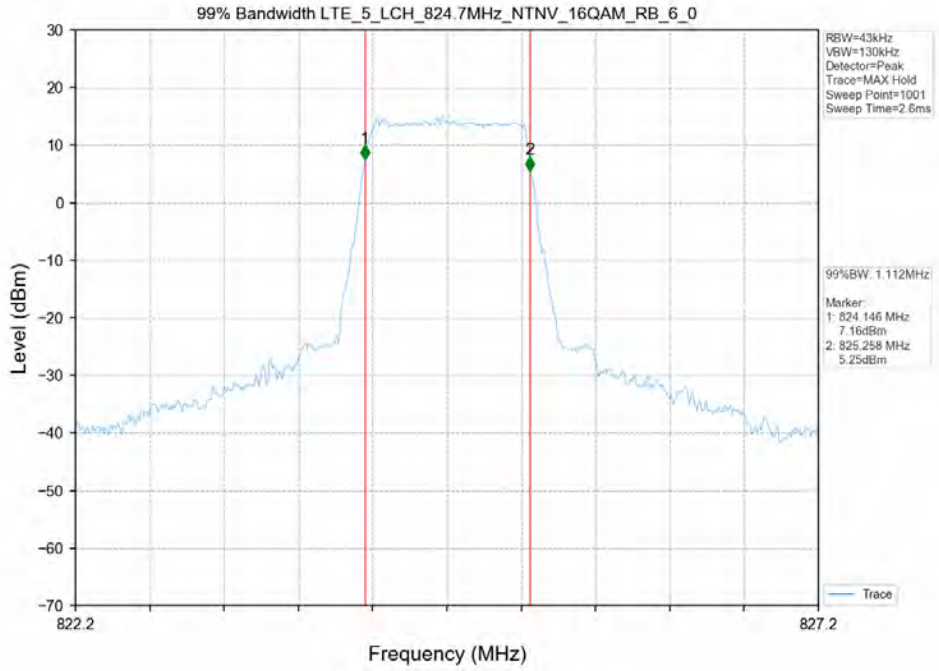

99% Occupied Bandwidth LTE B4_LCH_QPSK_100RB0

99% Occupied Bandwidth LTE B4_MCH_QPSK_100RB0

99% Occupied Bandwidth LTE B4_HCH_QPSK_100RB0

Test Band: 4 _ 20MHz Bandwidth							
Test Mode	RB Allocation		26dB Bandwidth (MHz)			Limit	Verdict
	Size	Offset	LCH	MCH	HCH		
16QAM	100	0	19.47	19.71	19.59	N/A	Pass
QPSK	100	0	19.58	19.65	19.63	N/A	Pass

26dB Bandwidth LTE B4_LCH_16QAM_100RB0

26dB Bandwidth LTE B4_MCH_16QAM_100RB0

26dB Bandwidth LTE B4_HCH_16QAM_100RB0

26dB Bandwidth LTE B4_LCH_QPSK_100RB0

26dB Bandwidth LTE B4_MCH_QPSK_100RB0

26dB Bandwidth LTE B4_HCH_QPSK_100RB0

LTE Band 5

Test Band: 5_ 1.4MHz Bandwidth							
Test Mode	RB Allocation		99% Occupied Bandwidth (MHz)			Limit	Verdict
	Size	Offset	LCH	MCH	HCH		
16QAM	6	0	1.110	1.110	1.120	N/A	PASS
QPSK	6	0	1.100	1.110	1.110	N/A	PASS