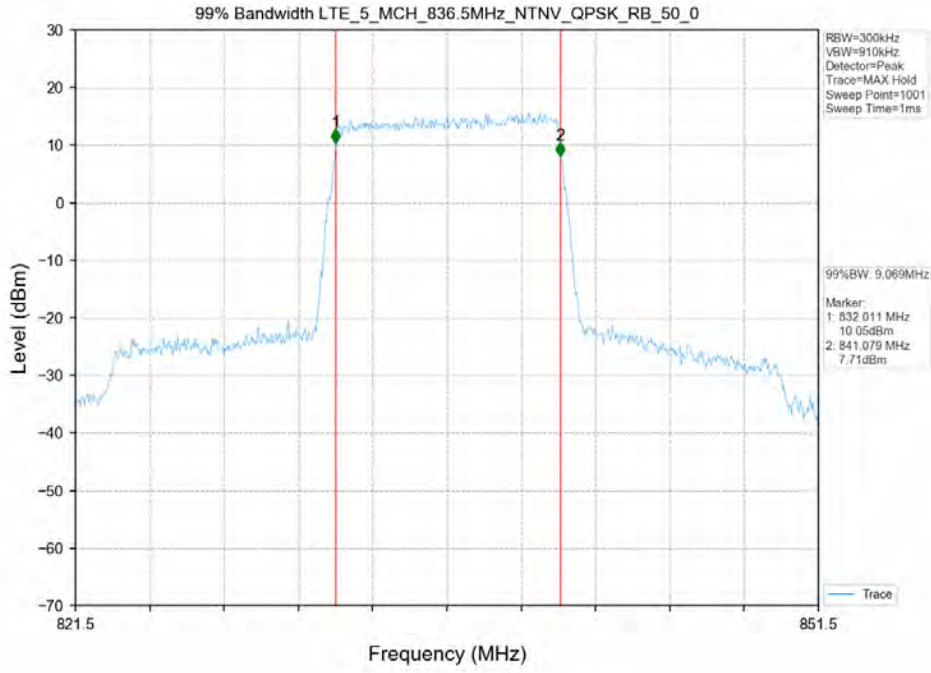

Test Band: 5_ 10MHz Bandwidth

Test Mode	RB Allocation		26dB Bandwidth (MHz)			Limit	Verdict
	Size	Offset	LCH	MCH	HCH		
16QAM	50	0	10.06	10.11	10.05	N/A	PASS
QPSK	50	0	9.960	10.100	10.010	N/A	PASS