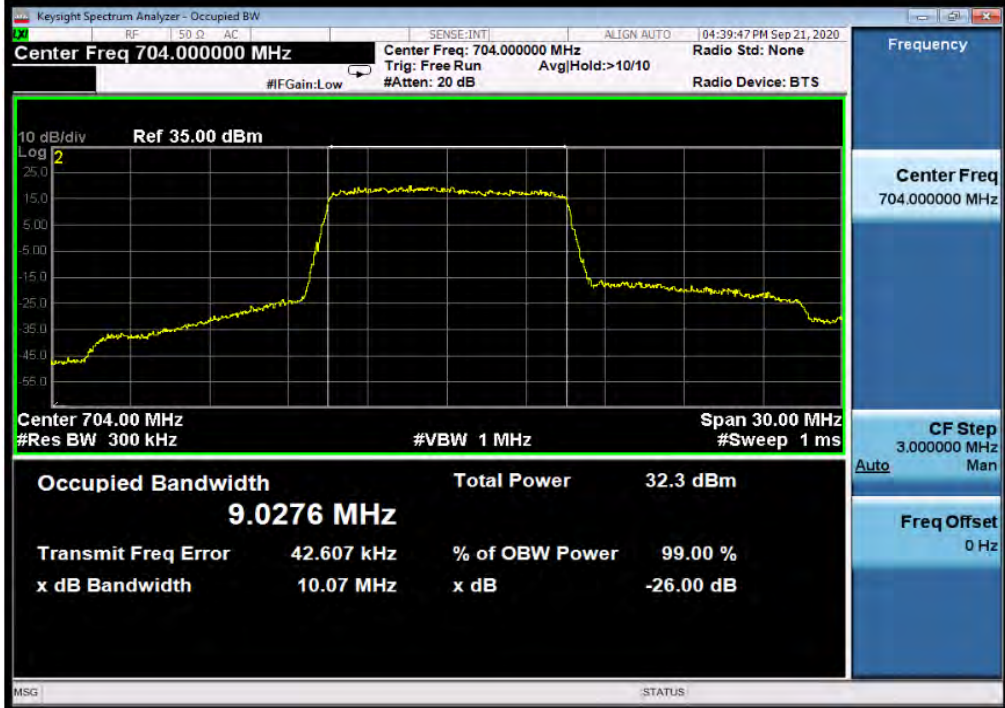

QPSK	50	0	10.10	10.17	10.10	N/A	PASS

26dB Bandwidth-LCH_16QAM_50RB0