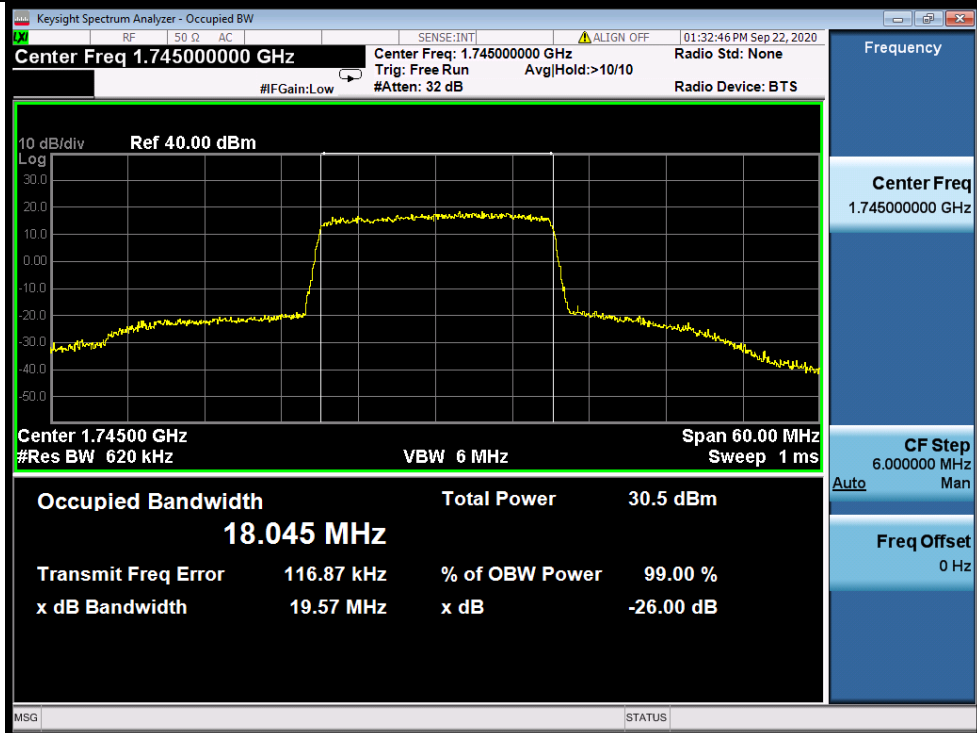

QPSK	100	0	18.008	18.199	18.034	N/A	Pass
------	-----	---	--------	--------	--------	-----	------

99% Occupied Bandwidth LTE B4_LCH_16QAM_100RB0

99% Occupied Bandwidth LTE B4_MCH_16QAM_100RB0

99% Occupied Bandwidth LTE B4_HCH_16QAM_100RB0

99% Occupied Bandwidth LTE B4_LCH_QPSK_100RB0

99% Occupied Bandwidth LTE B4_MCH_QPSK_100RB0

99% Occupied Bandwidth LTE B4_HCH_QPSK_100RB0

Test Band: 4 _ 20MHz Bandwidth							
Test Mode	RB Allocation		26dB Bandwidth (MHz)			Limit	Verdict
	Size	Offset	LCH	MCH	HCH		
16QAM	100	0	19.47	19.71	19.59	N/A	Pass
QPSK	100	0	19.58	19.65	19.63	N/A	Pass