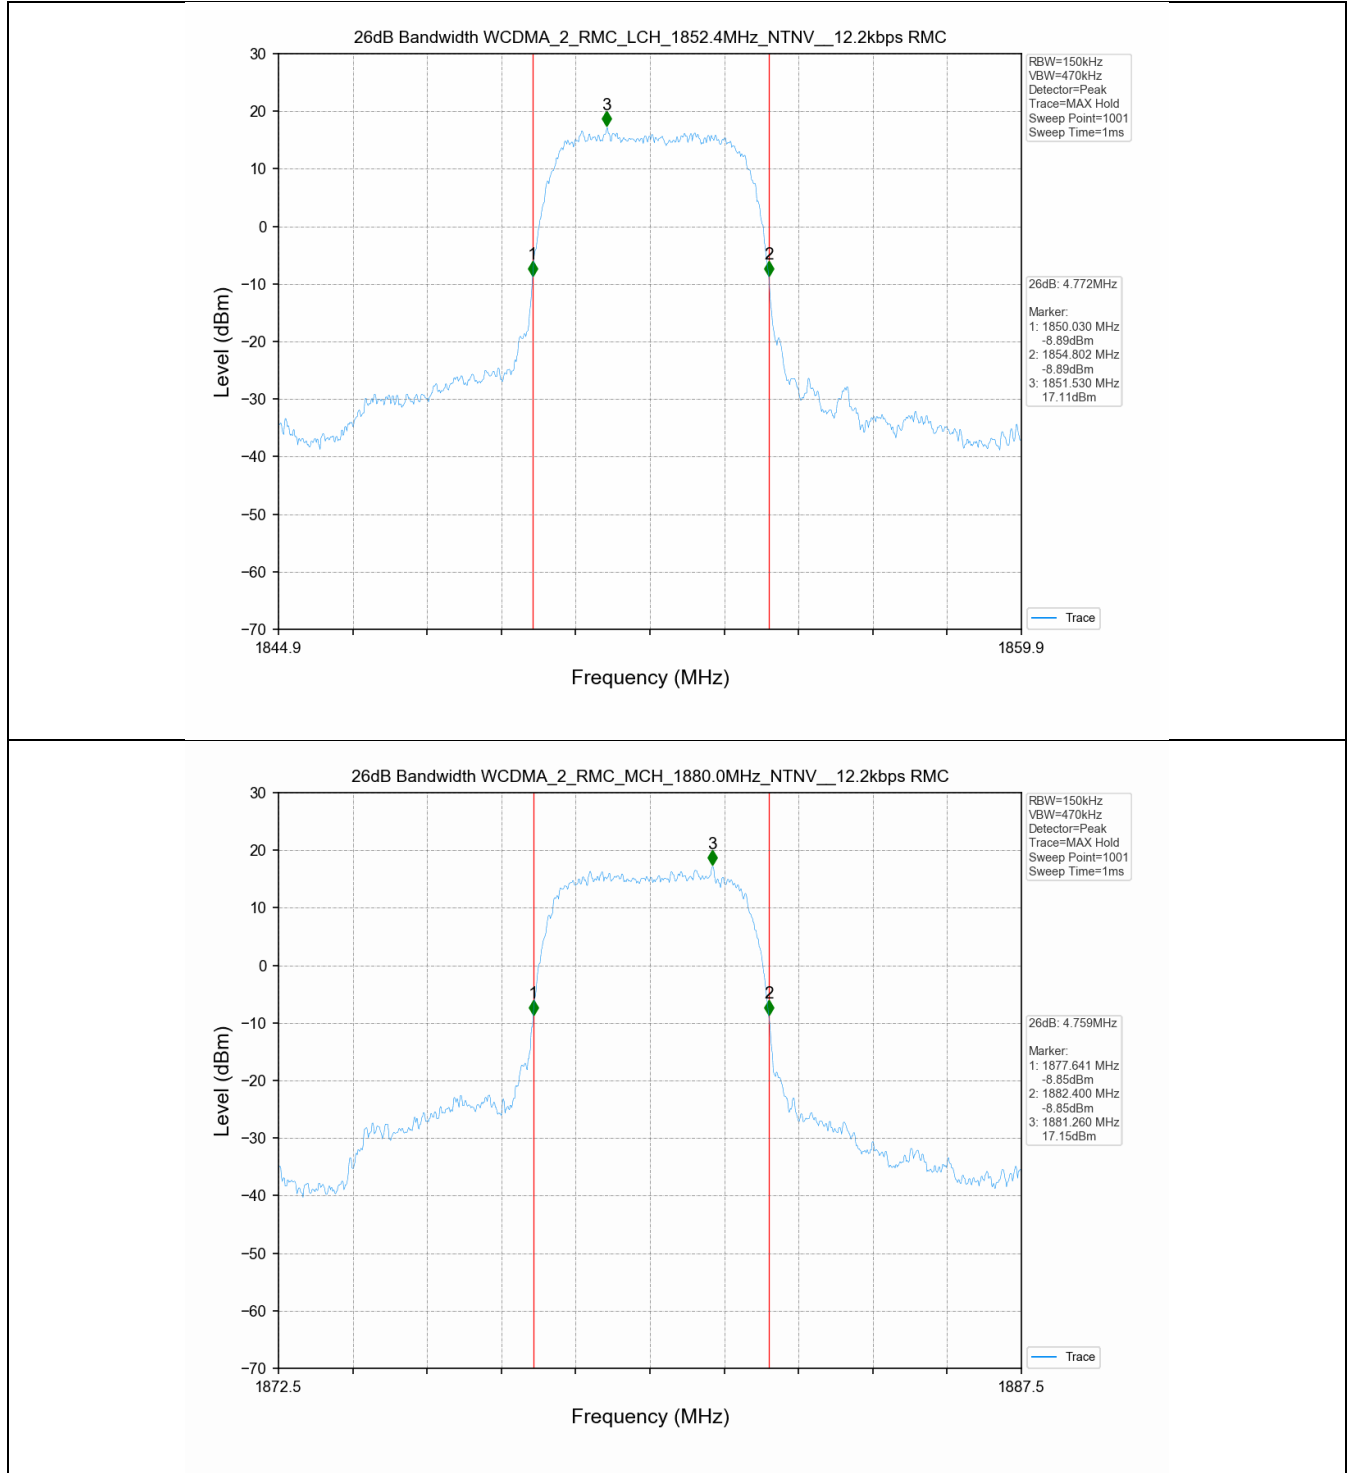

## 1.1 Test Result

Test Band: 2					
Test Mode	99% Occupied Bandwidth (MHz)			Limit	Verdict
	LCH	MCH	HCH		
HSUPA	4.200	4.240	4.150	N/A	PASS
HSDPA	4.220	4.210	4.150	N/A	PASS
RMC	4.150	4.150	4.150	N/A	PASS

## 1.2 Test Graph

Test Band: 2					
Test Mode	26dB Bandwidth (MHz)			Limit	Verdict
	LCH	MCH	HCH		
HSUPA	5.970	5.690	4.740	N/A	PASS
HSDPA	6.480	6.440	4.760	N/A	PASS
RMC	4.770	4.760	4.750	N/A	PASS

## 1.2 Test Graph

26dB Bandwidth WCDMA\_2\_HSUPA\_HCH\_1907.6MHz\_NTNV\_\_Subtest 1

## 2. 99% & 26dB Bandwidth