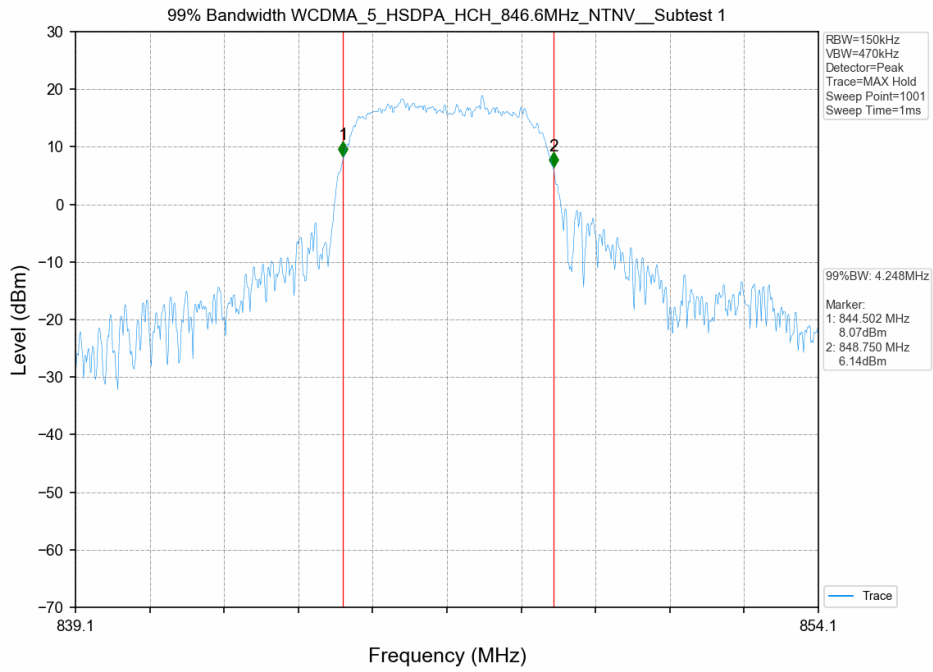

## 2. 99% & 26dB Bandwidth

### 2.1 Test Result

Test Band: 5					
Test Mode	99% Occupied Bandwidth (MHz)			Limit	Verdict
	LCH	MCH	HCH		
HSUPA	4.260	4.220	4.240	N/A	PASS
HSDPA	4.300	4.270	4.250	N/A	PASS
RMC	4.160	4.160	4.140	N/A	PASS

### 2.2 Test Graph

Test Band: 5					
Test Mode	26dB Bandwidth (MHz)			Limit	Verdict
	LCH	MCH	HCH		
HSUPA	6.590	6.170	6.600	N/A	PASS
HSDPA	6.650	6.430	6.500	N/A	PASS
RMC	4.740	4.760	4.760	N/A	PASS

## 2.2 Test Graph

26dB Bandwidth WCDMA\_5\_HSUPA\_HCH\_846.6MHz\_NTNV\_\_Subtest 1