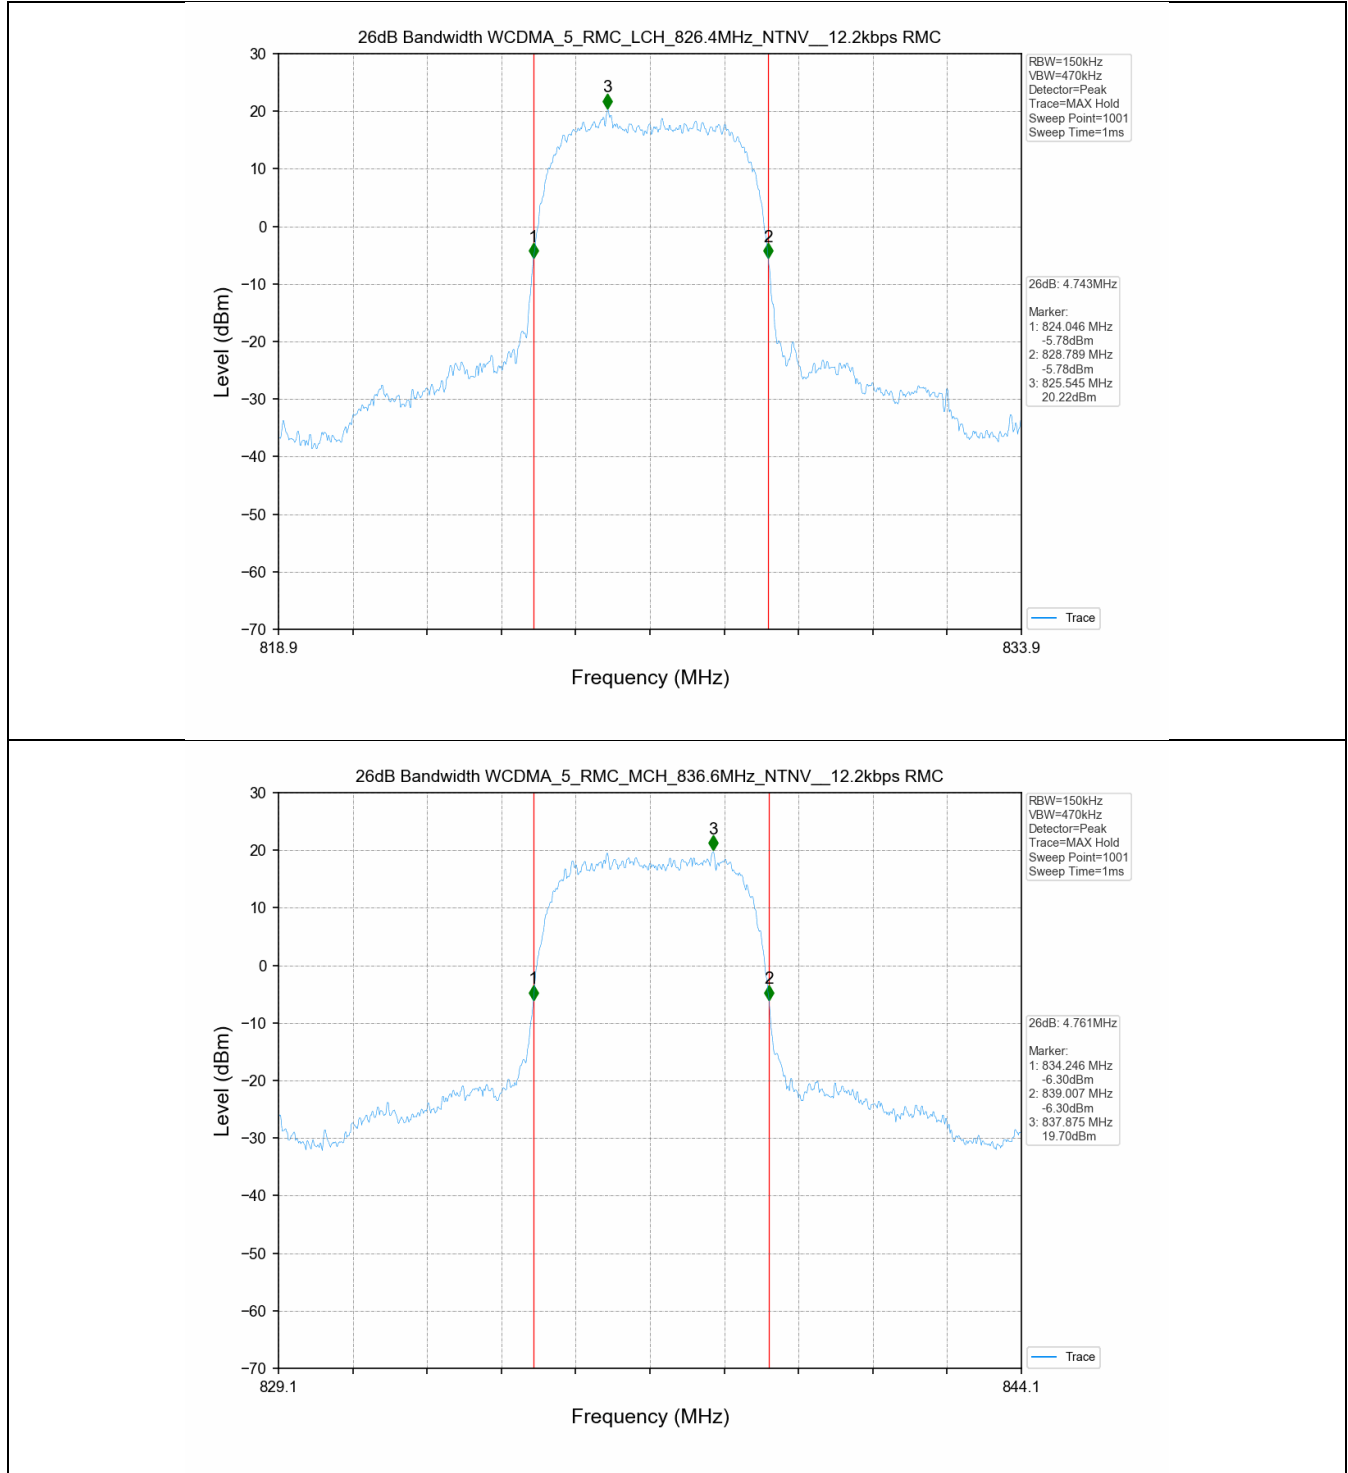

### 2.1 Test Result

Test Band: 5					
Test Mode	99% Occupied Bandwidth (MHz)			Limit	Verdict
	LCH	MCH	HCH		
HSUPA	4.260	4.220	4.240	N/A	PASS
HSDPA	4.300	4.270	4.250	N/A	PASS
RMC	4.160	4.160	4.140	N/A	PASS

### 2.2 Test Graph

Test Band: 5					
Test Mode	26dB Bandwidth (MHz)			Limit	Verdict
	LCH	MCH	HCH		
HSUPA	6.590	6.170	6.600	N/A	PASS
HSDPA	6.650	6.430	6.500	N/A	PASS
RMC	4.740	4.760	4.760	N/A	PASS

## 2.2 Test Graph

26dB Bandwidth WCDMA\_5\_HSUPA\_HCH\_846.6MHz\_NTNV\_\_Subtest 1