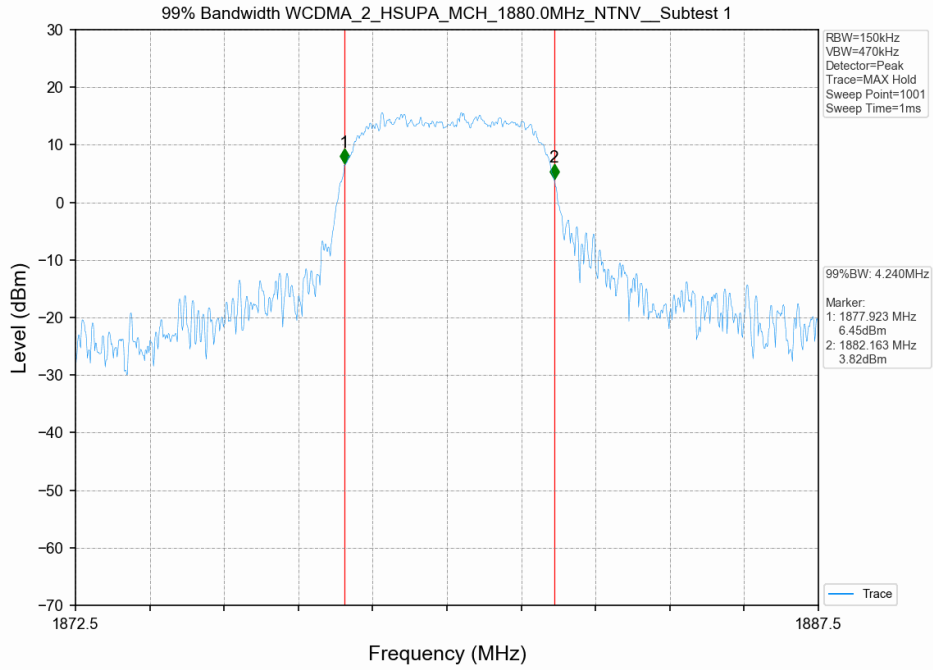

## 1.1 Test Result

Test Band: 2					
Test Mode	99% Occupied Bandwidth (MHz)			Limit	Verdict
	LCH	MCH	HCH		
HSUPA	4.200	4.240	4.150	N/A	PASS
HSDPA	4.220	4.210	4.150	N/A	PASS
RMC	4.150	4.150	4.150	N/A	PASS

## 1.2 Test Graph

Test Band: 2					
Test Mode	26dB Bandwidth (MHz)			Limit	Verdict
	LCH	MCH	HCH		
HSUPA	5.970	5.690	4.740	N/A	PASS
HSDPA	6.480	6.440	4.760	N/A	PASS
RMC	4.770	4.760	4.750	N/A	PASS

## 1.2 Test Graph

26dB Bandwidth WCDMA\_2\_HSUPA\_HCH\_1907.6MHz\_NTNV\_\_Subtest 1

## 2. 99% & 26dB Bandwidth