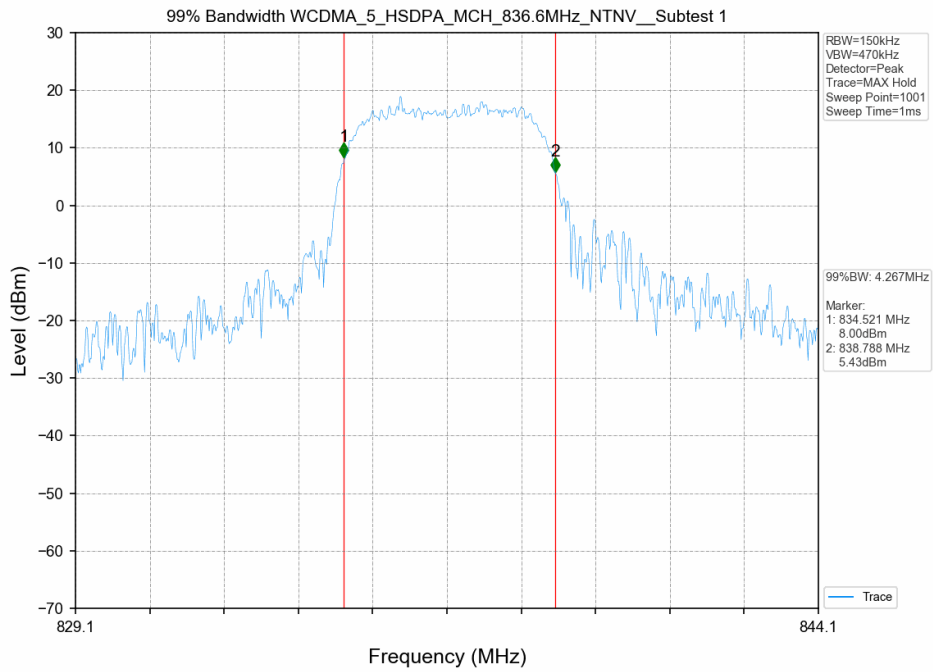

## 1.2 Test Graph

26dB Bandwidth WCDMA\_2\_HSUPA\_HCH\_1907.6MHz\_NTNV\_\_Subtest 1

## 2. 99% & 26dB Bandwidth

### 2.1 Test Result

Test Band: 5					
Test Mode	99% Occupied Bandwidth (MHz)			Limit	Verdict
	LCH	MCH	HCH		
HSUPA	4.260	4.220	4.240	N/A	PASS
HSDPA	4.300	4.270	4.250	N/A	PASS
RMC	4.160	4.160	4.140	N/A	PASS

### 2.2 Test Graph

Test Band: 5					
Test Mode	26dB Bandwidth (MHz)			Limit	Verdict
	LCH	MCH	HCH		
HSUPA	6.590	6.170	6.600	N/A	PASS
HSDPA	6.650	6.430	6.500	N/A	PASS
RMC	4.740	4.760	4.760	N/A	PASS