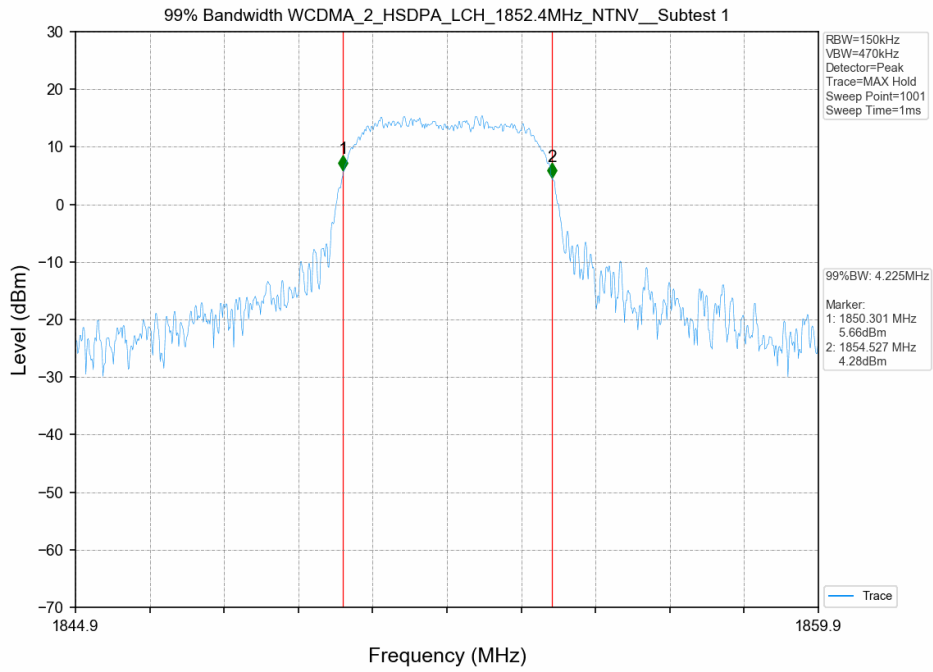

# 1. 99% & 26dB Bandwidth

## 1.1 Test Result

Test Band: 2					
Test Mode	99% Occupied Bandwidth (MHz)			Limit	Verdict
	LCH	MCH	HCH		
HSUPA	4.200	4.240	4.150	N/A	PASS
HSDPA	4.220	4.210	4.150	N/A	PASS
RMC	4.150	4.150	4.150	N/A	PASS

## 1.2 Test Graph

Test Band: 2					
Test Mode	26dB Bandwidth (MHz)			Limit	Verdict
	LCH	MCH	HCH		
HSUPA	5.970	5.690	4.740	N/A	PASS
HSDPA	6.480	6.440	4.760	N/A	PASS
RMC	4.770	4.760	4.750	N/A	PASS

## 1.2 Test Graph

26dB Bandwidth WCDMA\_2\_HSUPA\_HCH\_1907.6MHz\_NTNV\_\_Subtest 1