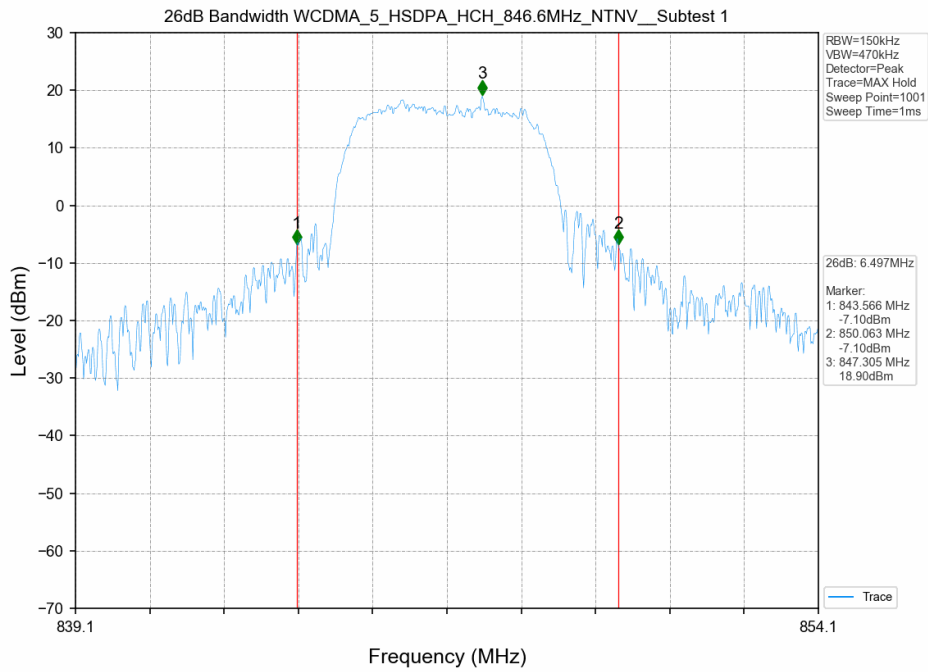

## 2. 99% & 26dB Bandwidth

### 2.1 Test Result

Test Band: 5					
Test Mode	99% Occupied Bandwidth (MHz)			Limit	Verdict
	LCH	MCH	HCH		
HSUPA	4.260	4.220	4.240	N/A	PASS
HSDPA	4.300	4.270	4.250	N/A	PASS
RMC	4.160	4.160	4.140	N/A	PASS

### 2.2 Test Graph

Test Band: 5					
Test Mode	26dB Bandwidth (MHz)			Limit	Verdict
	LCH	MCH	HCH		
HSUPA	6.590	6.170	6.600	N/A	PASS
HSDPA	6.650	6.430	6.500	N/A	PASS
RMC	4.740	4.760	4.760	N/A	PASS

## 2.2 Test Graph

26dB Bandwidth WCDMA\_5\_HSUPA\_HCH\_846.6MHz\_NTNV\_\_Subtest 1