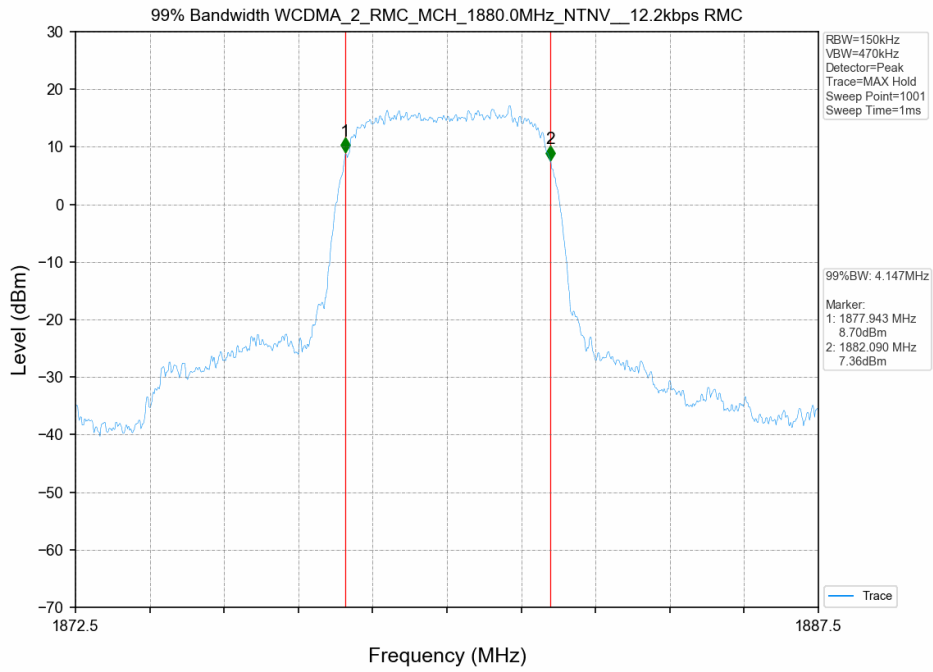

# 1. 99% & 26dB Bandwidth

## 1.1 Test Result

Test Band: 2					
Test Mode	99% Occupied Bandwidth (MHz)			Limit	Verdict
	LCH	MCH	HCH		
HSUPA	4.200	4.240	4.150	N/A	PASS
HSDPA	4.220	4.210	4.150	N/A	PASS
RMC	4.150	4.150	4.150	N/A	PASS

## 1.2 Test Graph

Test Band: 2					
Test Mode	26dB Bandwidth (MHz)			Limit	Verdict
	LCH	MCH	HCH		
HSUPA	5.970	5.690	4.740	N/A	PASS
HSDPA	6.480	6.440	4.760	N/A	PASS
RMC	4.770	4.760	4.750	N/A	PASS

## 1.2 Test Graph

26dB Bandwidth WCDMA\_2\_HSUPA\_HCH\_1907.6MHz\_NTNV\_\_Subtest 1