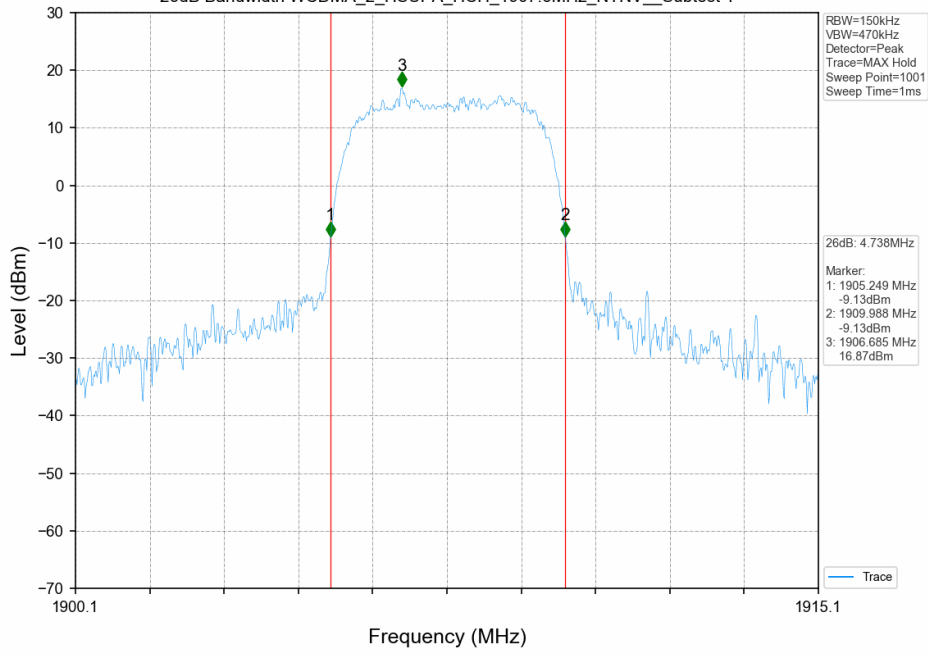

## 1.2 Test Graph

26dB Bandwidth WCDMA\_2\_HSUPA\_HCH\_1907.6MHz\_NTNV\_\_Subtest 1

## 2. 99% & 26dB Bandwidth

### 2.1 Test Result

Test Band: 5					
Test Mode	99% Occupied Bandwidth (MHz)			Limit	Verdict
	LCH	MCH	HCH		
HSUPA	4.260	4.220	4.240	N/A	PASS
HSDPA	4.300	4.270	4.250	N/A	PASS
RMC	4.160	4.160	4.140	N/A	PASS