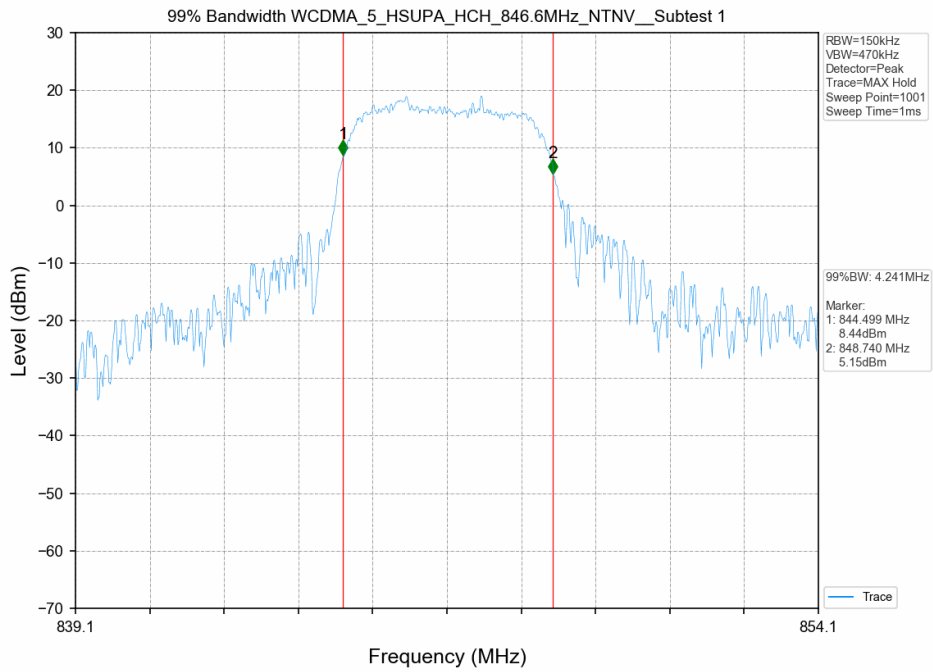

## 2. 99% & 26dB Bandwidth

### 2.1 Test Result

Test Band: 5					
Test Mode	99% Occupied Bandwidth (MHz)			Limit	Verdict
	LCH	MCH	HCH		
HSUPA	4.260	4.220	4.240	N/A	PASS
HSDPA	4.300	4.270	4.250	N/A	PASS
RMC	4.160	4.160	4.140	N/A	PASS

### 2.2 Test Graph

Test Band: 5					
Test Mode	26dB Bandwidth (MHz)			Limit	Verdict
	LCH	MCH	HCH		
HSUPA	6.590	6.170	6.600	N/A	PASS
HSDPA	6.650	6.430	6.500	N/A	PASS
RMC	4.740	4.760	4.760	N/A	PASS

## 2.2 Test Graph

26dB Bandwidth WCDMA\_5\_HSUPA\_HCH\_846.6MHz\_NTNV\_\_Subtest 1