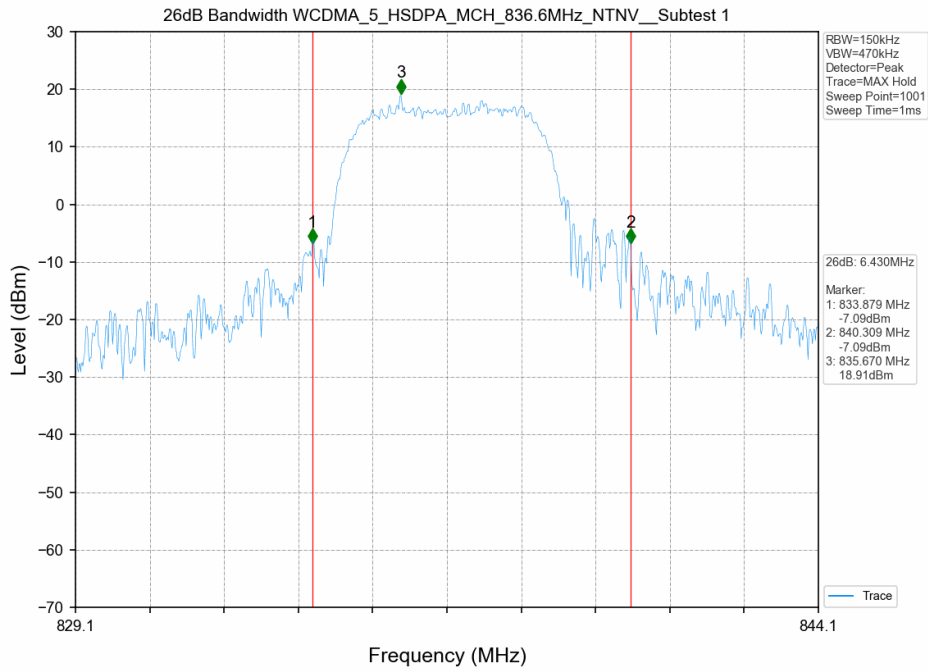

## 2. 99% & 26dB Bandwidth

### 2.1 Test Result

Test Band: 5					
Test Mode	99% Occupied Bandwidth (MHz)			Limit	Verdict
	LCH	MCH	HCH		
HSUPA	4.260	4.220	4.240	N/A	PASS
HSDPA	4.300	4.270	4.250	N/A	PASS
RMC	4.160	4.160	4.140	N/A	PASS

### 2.2 Test Graph

Test Band: 5					
Test Mode	26dB Bandwidth (MHz)			Limit	Verdict
	LCH	MCH	HCH		
HSUPA	6.590	6.170	6.600	N/A	PASS
HSDPA	6.650	6.430	6.500	N/A	PASS
RMC	4.740	4.760	4.760	N/A	PASS

## 2.2 Test Graph

26dB Bandwidth WCDMA\_5\_HSUPA\_HCH\_846.6MHz\_NTNV\_\_Subtest 1