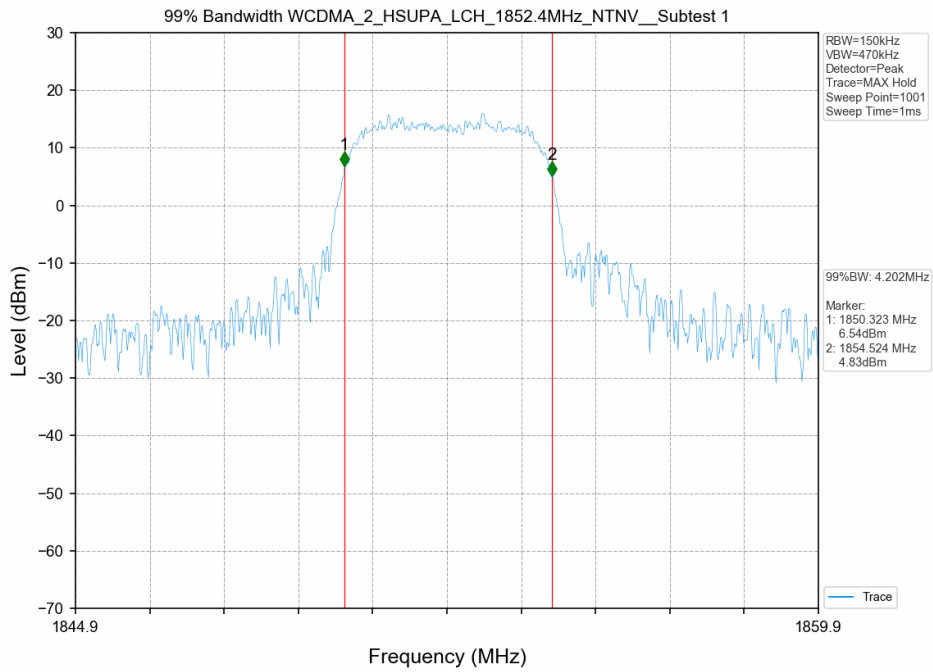

# 1. 99% & 26dB Bandwidth

## 1.1 Test Result

Test Band: 2					
Test Mode	99% Occupied Bandwidth (MHz)			Limit	Verdict
	LCH	MCH	HCH		
HSUPA	4.200	4.240	4.150	N/A	PASS
HSDPA	4.220	4.210	4.150	N/A	PASS
RMC	4.150	4.150	4.150	N/A	PASS

## 1.2 Test Graph

Test Band: 2					
Test Mode	26dB Bandwidth (MHz)			Limit	Verdict
	LCH	MCH	HCH		
HSUPA	5.970	5.690	4.740	N/A	PASS
HSDPA	6.480	6.440	4.760	N/A	PASS
RMC	4.770	4.760	4.750	N/A	PASS

## 1.2 Test Graph

26dB Bandwidth WCDMA\_2\_HSUPA\_HCH\_1907.6MHz\_NTNV\_\_Subtest 1