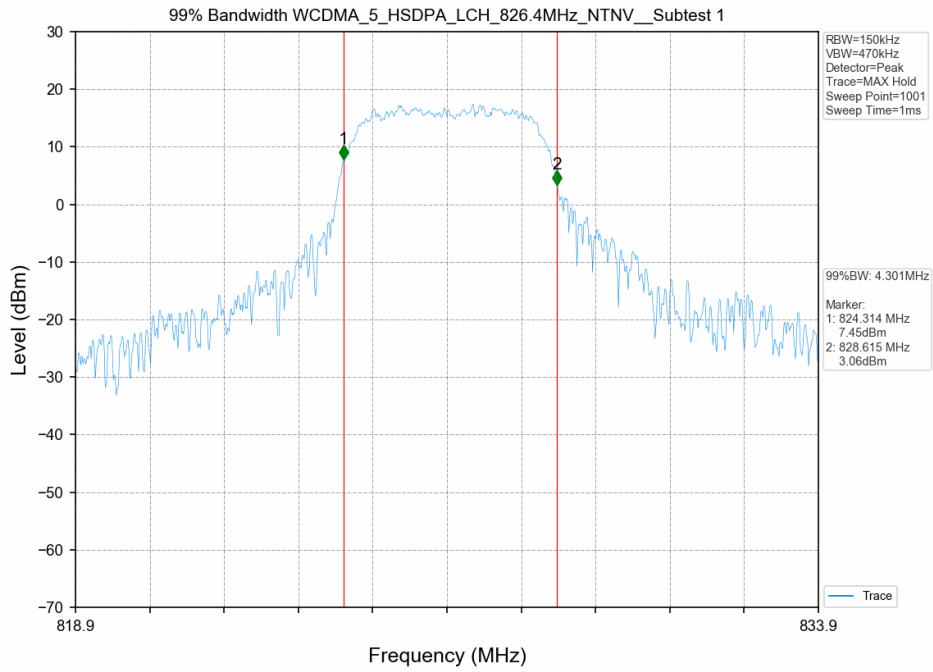

## 1.2 Test Graph

26dB Bandwidth WCDMA\_2\_HSUPA\_HCH\_1907.6MHz\_NTNV\_\_Subtest 1

## 2. 99% & 26dB Bandwidth

### 2.1 Test Result

Test Band: 5					
Test Mode	99% Occupied Bandwidth (MHz)			Limit	Verdict
	LCH	MCH	HCH		
HSUPA	4.260	4.220	4.240	N/A	PASS
HSDPA	4.300	4.270	4.250	N/A	PASS
RMC	4.160	4.160	4.140	N/A	PASS

### 2.2 Test Graph

Test Band: 5					
Test Mode	26dB Bandwidth (MHz)			Limit	Verdict
	LCH	MCH	HCH		
HSUPA	6.590	6.170	6.600	N/A	PASS
HSDPA	6.650	6.430	6.500	N/A	PASS
RMC	4.740	4.760	4.760	N/A	PASS