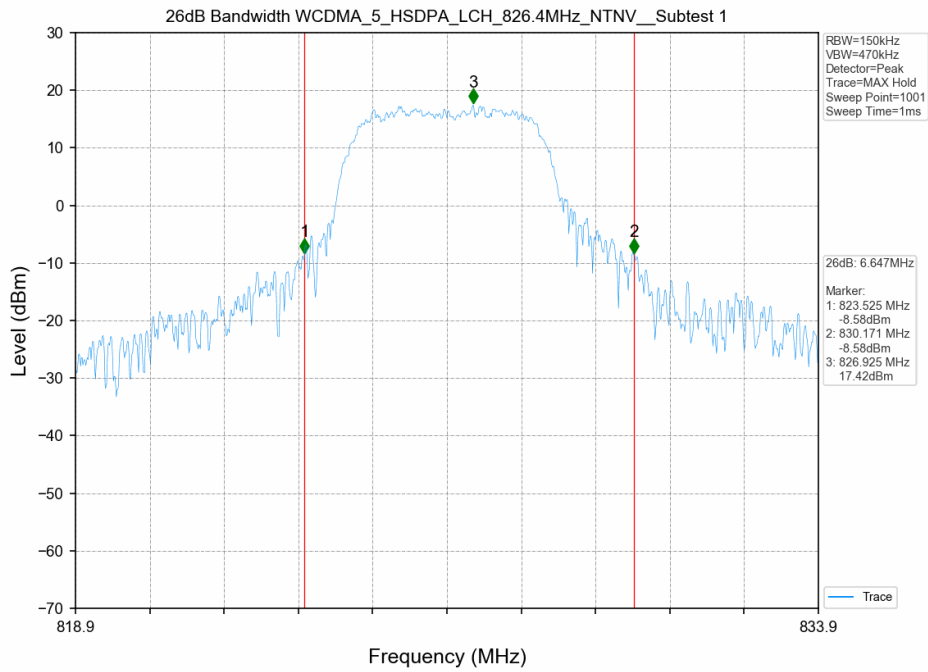

## 2. 99% & 26dB Bandwidth

### 2.1 Test Result

Test Band: 5					
Test Mode	99% Occupied Bandwidth (MHz)			Limit	Verdict
	LCH	MCH	HCH		
HSUPA	4.260	4.220	4.240	N/A	PASS
HSDPA	4.300	4.270	4.250	N/A	PASS
RMC	4.160	4.160	4.140	N/A	PASS

### 2.2 Test Graph

Test Band: 5					
Test Mode	26dB Bandwidth (MHz)			Limit	Verdict
	LCH	MCH	HCH		
HSUPA	6.590	6.170	6.600	N/A	PASS
HSDPA	6.650	6.430	6.500	N/A	PASS
RMC	4.740	4.760	4.760	N/A	PASS

## 2.2 Test Graph

26dB Bandwidth WCDMA\_5\_HSUPA\_HCH\_846.6MHz\_NTNV\_\_Subtest 1