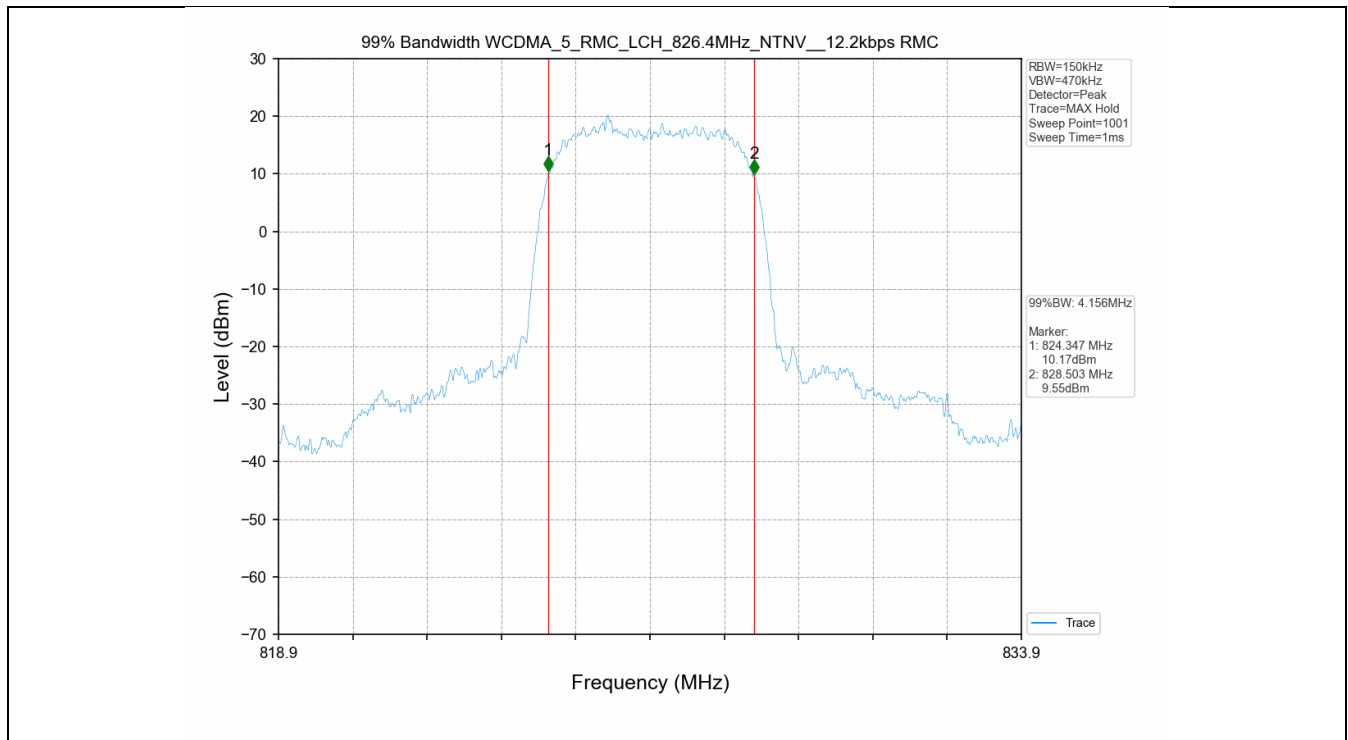

2. 99% & 26dB Bandwidth

2.1 Test Result

Test Band: 5					
Test Mode	99% Occupied Bandwidth (MHz)			Limit	Verdict
	LCH	MCH	HCH		
HSUPA	4.260	4.220	4.240	N/A	PASS
HSDPA	4.300	4.270	4.250	N/A	PASS
RMC	4.160	4.160	4.140	N/A	PASS

2.2 Test Graph