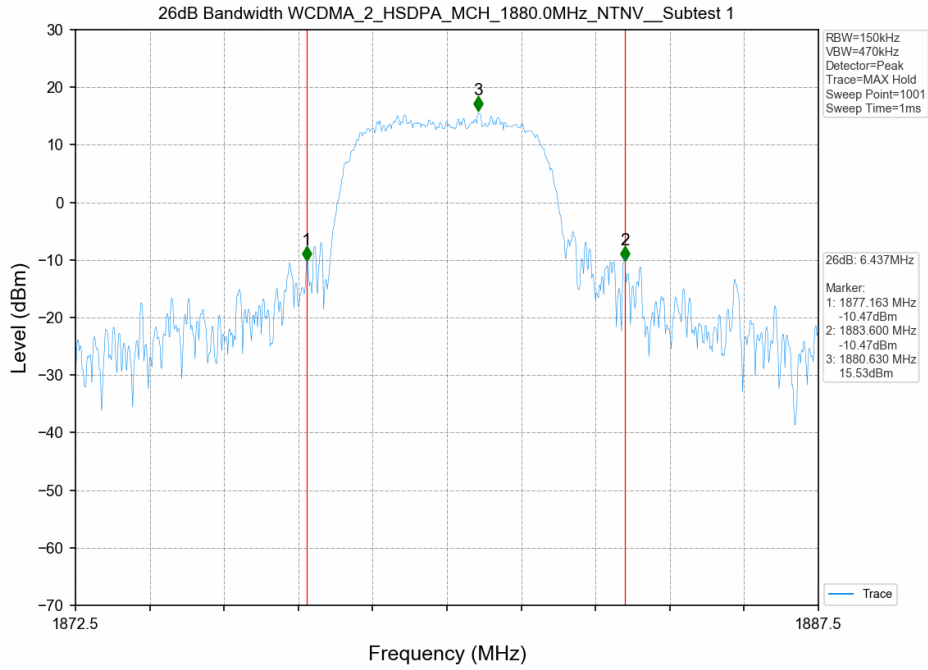

## 1.2 Test Graph

Test Band: 2					
Test Mode	26dB Bandwidth (MHz)			Limit	Verdict
	LCH	MCH	HCH		
HSUPA	5.970	5.690	4.740	N/A	PASS
HSDPA	6.480	6.440	4.760	N/A	PASS
RMC	4.770	4.760	4.750	N/A	PASS

## 1.2 Test Graph

26dB Bandwidth WCDMA\_2\_HSUPA\_HCH\_1907.6MHz\_NTNV\_\_Subtest 1

## 2. 99% & 26dB Bandwidth