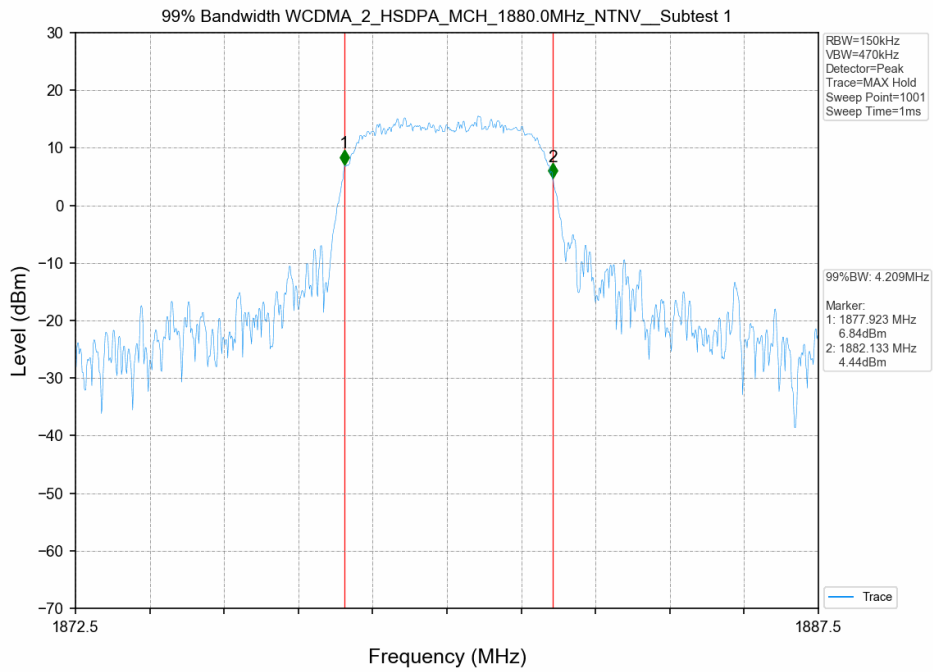

# 1. 99% & 26dB Bandwidth

## 1.1 Test Result

Test Band: 2					
Test Mode	99% Occupied Bandwidth (MHz)			Limit	Verdict
	LCH	MCH	HCH		
HSUPA	4.200	4.240	4.150	N/A	PASS
HSDPA	4.220	4.210	4.150	N/A	PASS
RMC	4.150	4.150	4.150	N/A	PASS

## 1.2 Test Graph

Test Band: 2					
Test Mode	26dB Bandwidth (MHz)			Limit	Verdict
	LCH	MCH	HCH		
HSUPA	5.970	5.690	4.740	N/A	PASS
HSDPA	6.480	6.440	4.760	N/A	PASS
RMC	4.770	4.760	4.750	N/A	PASS

## 1.2 Test Graph

26dB Bandwidth WCDMA\_2\_HSUPA\_HCH\_1907.6MHz\_NTNV\_\_Subtest 1