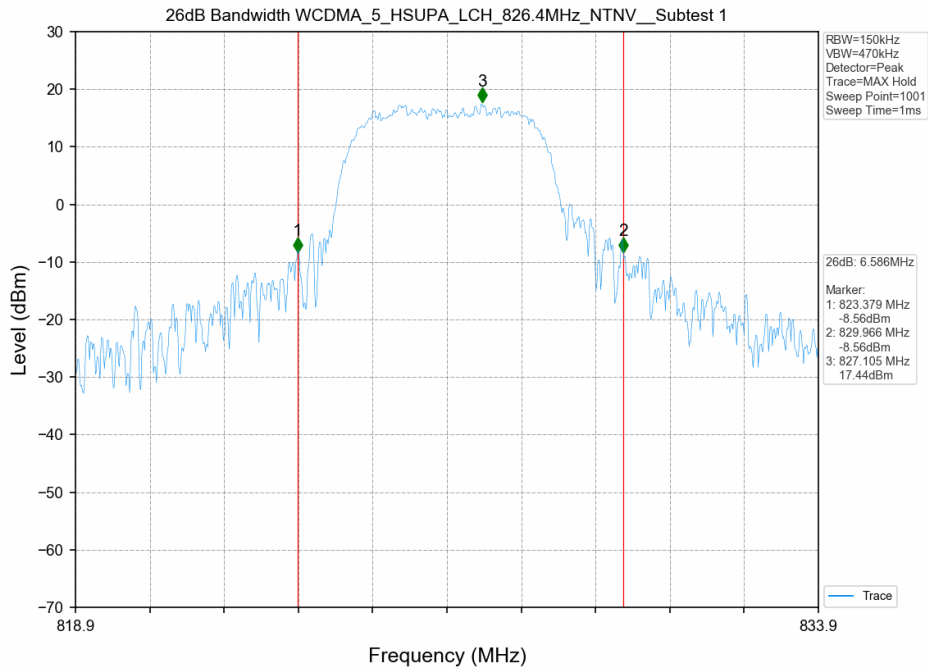

## 2. 99% & 26dB Bandwidth

### 2.1 Test Result

Test Band: 5					
Test Mode	99% Occupied Bandwidth (MHz)			Limit	Verdict
	LCH	MCH	HCH		
HSUPA	4.260	4.220	4.240	N/A	PASS
HSDPA	4.300	4.270	4.250	N/A	PASS
RMC	4.160	4.160	4.140	N/A	PASS

### 2.2 Test Graph

Test Band: 5					
Test Mode	26dB Bandwidth (MHz)			Limit	Verdict
	LCH	MCH	HCH		
HSUPA	6.590	6.170	6.600	N/A	PASS
HSDPA	6.650	6.430	6.500	N/A	PASS
RMC	4.740	4.760	4.760	N/A	PASS

## 2.2 Test Graph

26dB Bandwidth WCDMA\_5\_HSUPA\_HCH\_846.6MHz\_NTNV\_\_Subtest 1