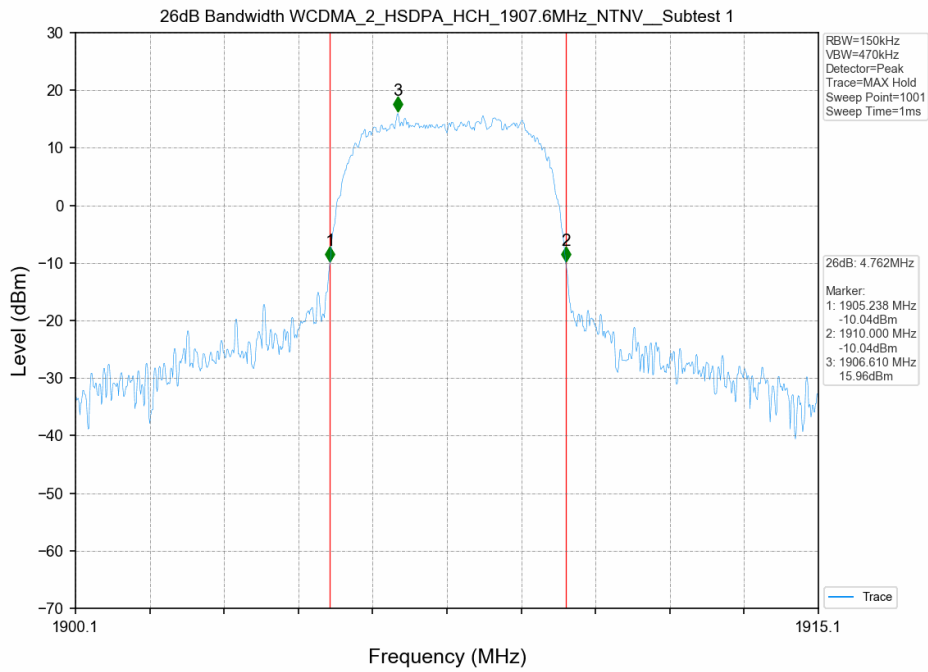

## 1.1 Test Result

Test Band: 2					
Test Mode	99% Occupied Bandwidth (MHz)			Limit	Verdict
	LCH	MCH	HCH		
HSUPA	4.200	4.240	4.150	N/A	PASS
HSDPA	4.220	4.210	4.150	N/A	PASS
RMC	4.150	4.150	4.150	N/A	PASS

## 1.2 Test Graph

Test Band: 2					
Test Mode	26dB Bandwidth (MHz)			Limit	Verdict
	LCH	MCH	HCH		
HSUPA	5.970	5.690	4.740	N/A	PASS
HSDPA	6.480	6.440	4.760	N/A	PASS
RMC	4.770	4.760	4.750	N/A	PASS

## 1.2 Test Graph

26dB Bandwidth WCDMA\_2\_HSUPA\_HCH\_1907.6MHz\_NTNV\_\_Subtest 1

## 2. 99% & 26dB Bandwidth