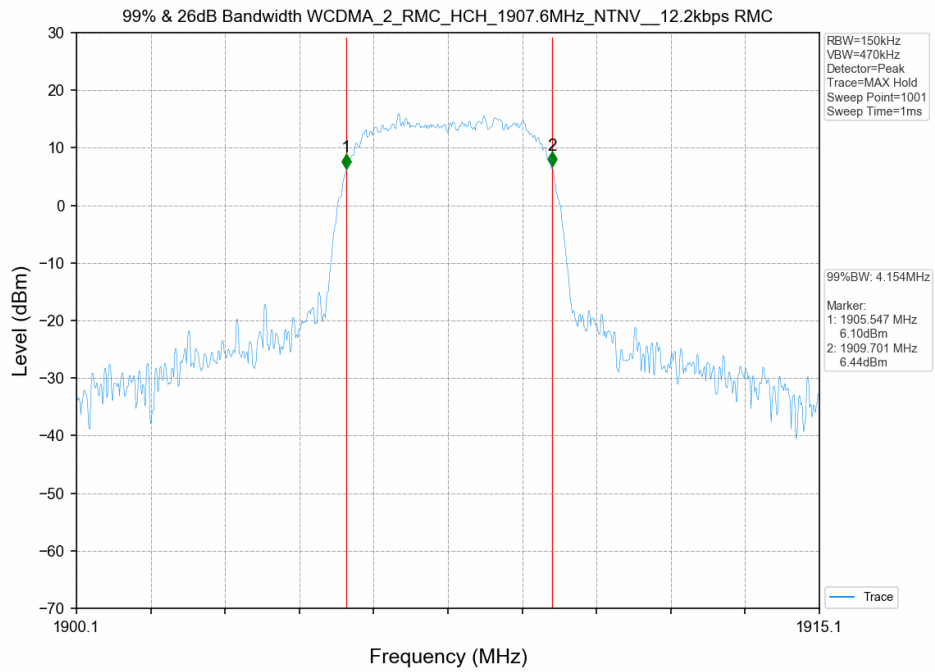

# 1. 99% & 26dB Bandwidth

## 1.1 Test Result

Test Band: 2					
Test Mode	99% Occupied Bandwidth (MHz)			Limit	Verdict
	LCH	MCH	HCH		
HSUPA	4.200	4.240	4.150	N/A	PASS
HSDPA	4.220	4.210	4.150	N/A	PASS
RMC	4.150	4.150	4.150	N/A	PASS

## 1.2 Test Graph

Test Band: 2					
Test Mode	26dB Bandwidth (MHz)			Limit	Verdict
	LCH	MCH	HCH		
HSUPA	5.970	5.690	4.740	N/A	PASS
HSDPA	6.480	6.440	4.760	N/A	PASS
RMC	4.770	4.760	4.750	N/A	PASS

## 1.2 Test Graph

26dB Bandwidth WCDMA\_2\_HSUPA\_HCH\_1907.6MHz\_NTNV\_\_Subtest 1