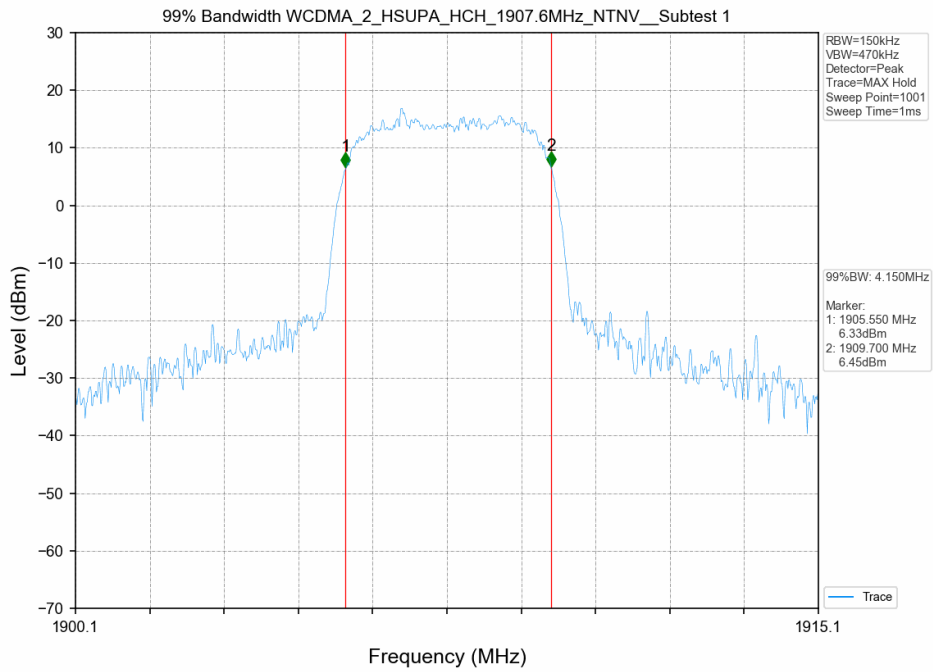

# 1. 99% & 26dB Bandwidth

## 1.1 Test Result

Test Band: 2					
Test Mode	99% Occupied Bandwidth (MHz)			Limit	Verdict
	LCH	MCH	HCH		
HSUPA	4.200	4.240	4.150	N/A	PASS
HSDPA	4.220	4.210	4.150	N/A	PASS
RMC	4.150	4.150	4.150	N/A	PASS

## 1.2 Test Graph

Test Band: 2					
Test Mode	26dB Bandwidth (MHz)			Limit	Verdict
	LCH	MCH	HCH		
HSUPA	5.970	5.690	4.740	N/A	PASS
HSDPA	6.480	6.440	4.760	N/A	PASS
RMC	4.770	4.760	4.750	N/A	PASS

## 1.2 Test Graph

26dB Bandwidth WCDMA\_2\_HSUPA\_HCH\_1907.6MHz\_NTNV\_\_Subtest 1