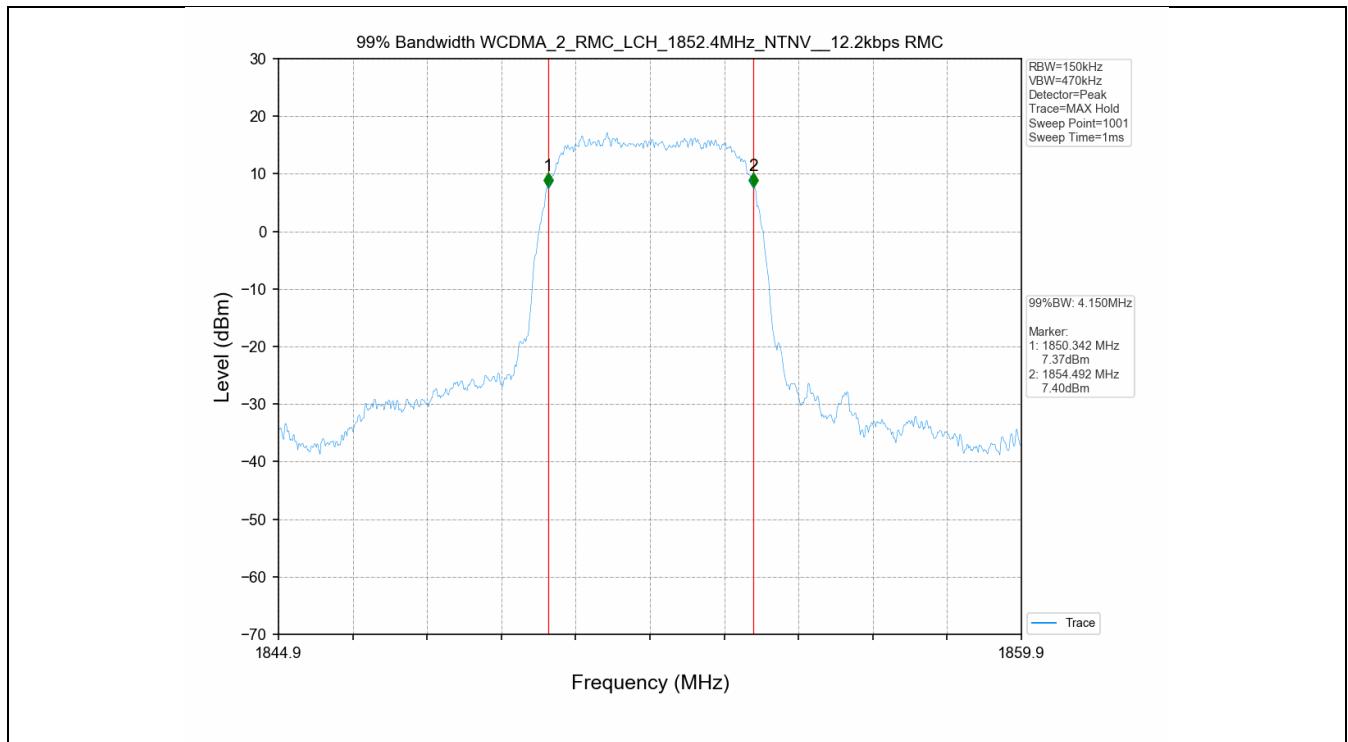

# 1. 99% & 26dB Bandwidth

## 1.1 Test Result

Test Band: 2					
Test Mode	99% Occupied Bandwidth (MHz)			Limit	Verdict
	LCH	MCH	HCH		
HSUPA	4.200	4.240	4.150	N/A	PASS
HSDPA	4.220	4.210	4.150	N/A	PASS
RMC	4.150	4.150	4.150	N/A	PASS

## 1.2 Test Graph

Test Band: 2					
Test Mode	26dB Bandwidth (MHz)			Limit	Verdict
	LCH	MCH	HCH		
HSUPA	5.970	5.690	4.740	N/A	PASS
HSDPA	6.480	6.440	4.760	N/A	PASS
RMC	4.770	4.760	4.750	N/A	PASS

## 1.2 Test Graph

26dB Bandwidth WCDMA\_2\_HSUPA\_HCH\_1907.6MHz\_NTNV\_\_Subtest 1