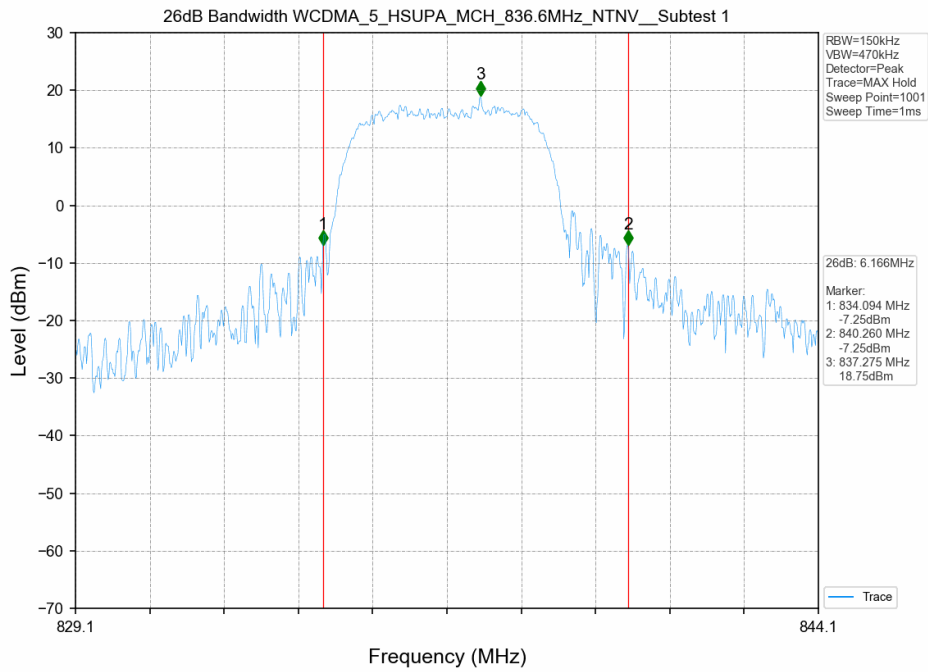

## 2. 99% & 26dB Bandwidth

### 2.1 Test Result

Test Band: 5					
Test Mode	99% Occupied Bandwidth (MHz)			Limit	Verdict
	LCH	MCH	HCH		
HSUPA	4.260	4.220	4.240	N/A	PASS
HSDPA	4.300	4.270	4.250	N/A	PASS
RMC	4.160	4.160	4.140	N/A	PASS

### 2.2 Test Graph

Test Band: 5					
Test Mode	26dB Bandwidth (MHz)			Limit	Verdict
	LCH	MCH	HCH		
HSUPA	6.590	6.170	6.600	N/A	PASS
HSDPA	6.650	6.430	6.500	N/A	PASS
RMC	4.740	4.760	4.760	N/A	PASS

## 2.2 Test Graph

26dB Bandwidth WCDMA\_5\_HSUPA\_HCH\_846.6MHz\_NTNV\_\_Subtest 1