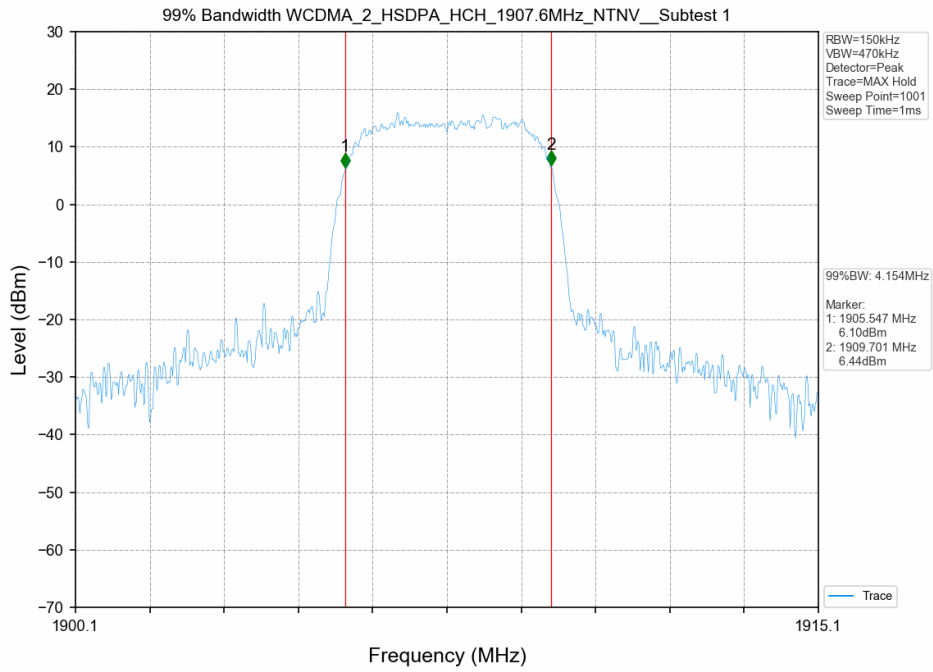

# 1. 99% & 26dB Bandwidth

## 1.1 Test Result

Test Band: 2					
Test Mode	99% Occupied Bandwidth (MHz)			Limit	Verdict
	LCH	MCH	HCH		
HSUPA	4.200	4.240	4.150	N/A	PASS
HSDPA	4.220	4.210	4.150	N/A	PASS
RMC	4.150	4.150	4.150	N/A	PASS

## 1.2 Test Graph

Test Band: 2					
Test Mode	26dB Bandwidth (MHz)			Limit	Verdict
	LCH	MCH	HCH		
HSUPA	5.970	5.690	4.740	N/A	PASS
HSDPA	6.480	6.440	4.760	N/A	PASS
RMC	4.770	4.760	4.750	N/A	PASS

## 1.2 Test Graph

26dB Bandwidth WCDMA\_2\_HSUPA\_HCH\_1907.6MHz\_NTNV\_\_Subtest 1