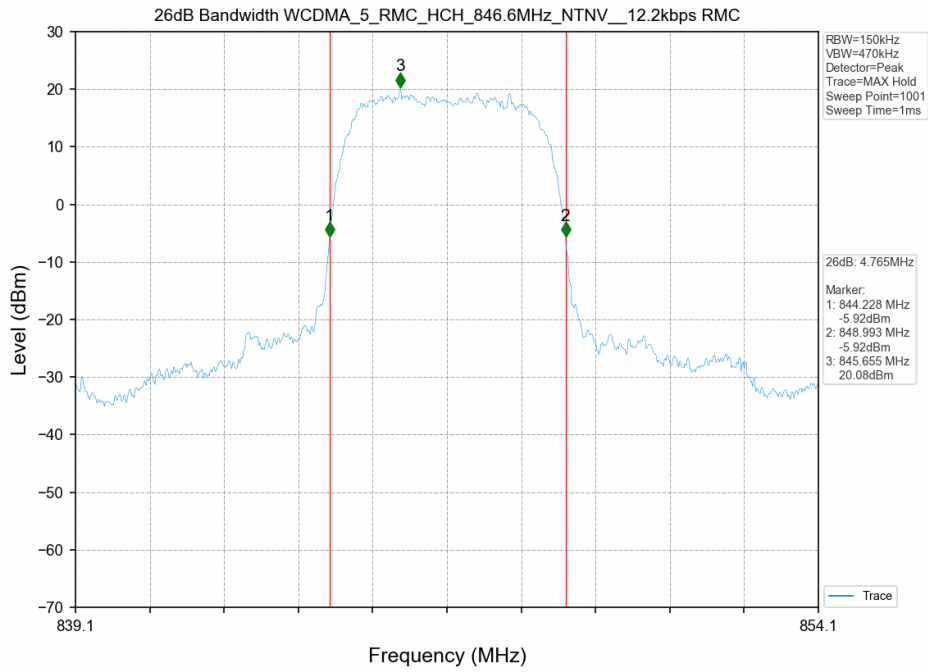

### 2.1 Test Result

Test Band: 5					
Test Mode	99% Occupied Bandwidth (MHz)			Limit	Verdict
	LCH	MCH	HCH		
HSUPA	4.260	4.220	4.240	N/A	PASS
HSDPA	4.300	4.270	4.250	N/A	PASS
RMC	4.160	4.160	4.140	N/A	PASS

### 2.2 Test Graph

Test Band: 5					
Test Mode	26dB Bandwidth (MHz)			Limit	Verdict
	LCH	MCH	HCH		
HSUPA	6.590	6.170	6.600	N/A	PASS
HSDPA	6.650	6.430	6.500	N/A	PASS
RMC	4.740	4.760	4.760	N/A	PASS

## 2.2 Test Graph

26dB Bandwidth WCDMA\_5\_HSUPA\_HCH\_846.6MHz\_NTNV\_\_Subtest 1