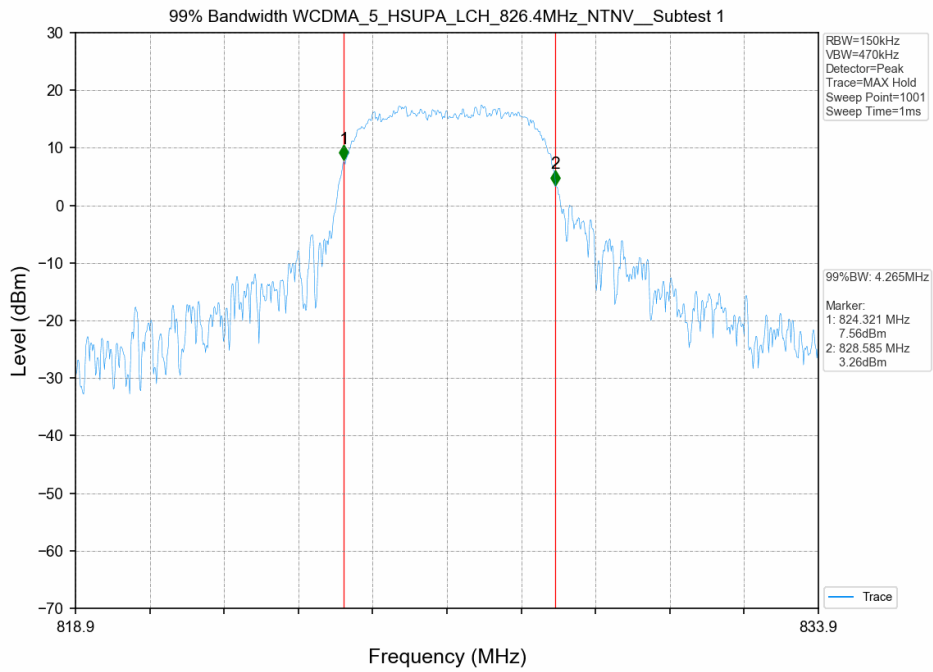

## 2. 99% & 26dB Bandwidth

### 2.1 Test Result

Test Band: 5					
Test Mode	99% Occupied Bandwidth (MHz)			Limit	Verdict
	LCH	MCH	HCH		
HSUPA	4.260	4.220	4.240	N/A	PASS
HSDPA	4.300	4.270	4.250	N/A	PASS
RMC	4.160	4.160	4.140	N/A	PASS

### 2.2 Test Graph

Test Band: 5					
Test Mode	26dB Bandwidth (MHz)			Limit	Verdict
	LCH	MCH	HCH		
HSUPA	6.590	6.170	6.600	N/A	PASS
HSDPA	6.650	6.430	6.500	N/A	PASS
RMC	4.740	4.760	4.760	N/A	PASS

## 2.2 Test Graph

26dB Bandwidth WCDMA\_5\_HSUPA\_HCH\_846.6MHz\_NTNV\_\_Subtest 1