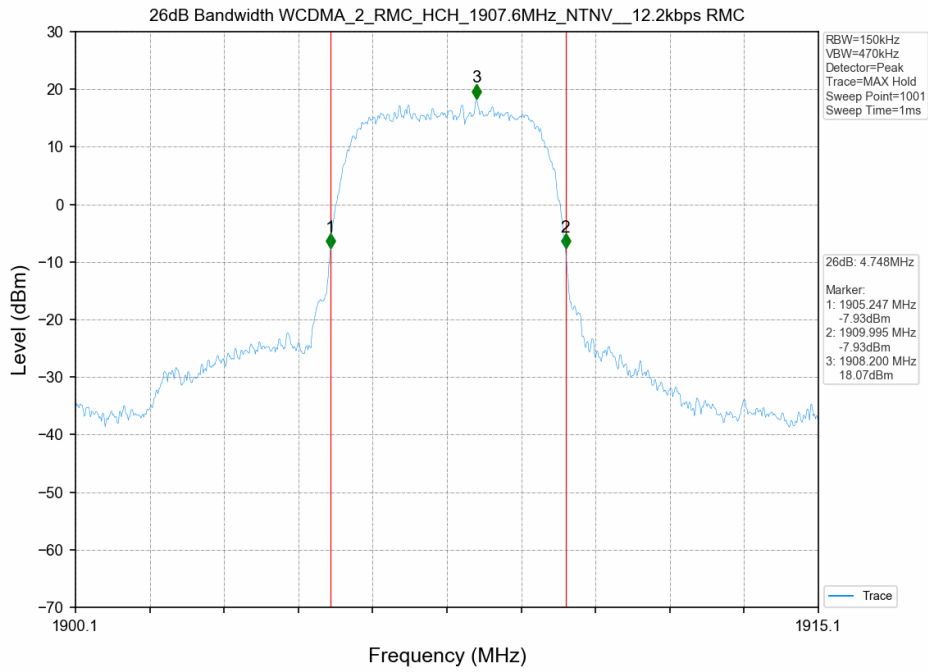

## 1.1 Test Result

Test Band: 2					
Test Mode	99% Occupied Bandwidth (MHz)			Limit	Verdict
	LCH	MCH	HCH		
HSUPA	4.200	4.240	4.150	N/A	PASS
HSDPA	4.220	4.210	4.150	N/A	PASS
RMC	4.150	4.150	4.150	N/A	PASS

## 1.2 Test Graph

Test Band: 2					
Test Mode	26dB Bandwidth (MHz)			Limit	Verdict
	LCH	MCH	HCH		
HSUPA	5.970	5.690	4.740	N/A	PASS
HSDPA	6.480	6.440	4.760	N/A	PASS
RMC	4.770	4.760	4.750	N/A	PASS

## 1.2 Test Graph

26dB Bandwidth WCDMA\_2\_HSUPA\_HCH\_1907.6MHz\_NTNV\_\_Subtest 1

## 2. 99% & 26dB Bandwidth