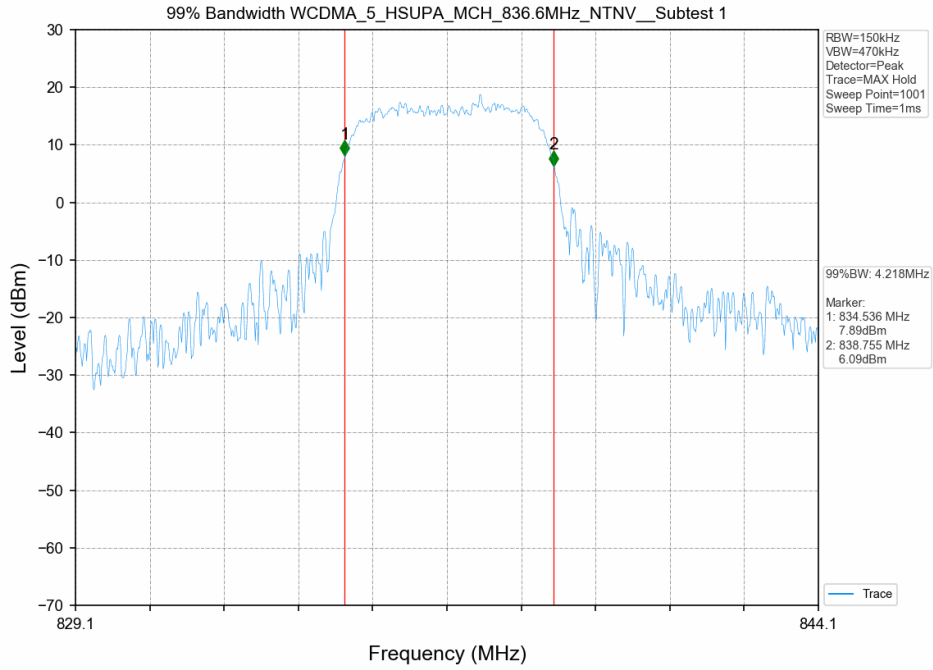

## 2. 99% & 26dB Bandwidth

### 2.1 Test Result

Test Band: 5					
Test Mode	99% Occupied Bandwidth (MHz)			Limit	Verdict
	LCH	MCH	HCH		
HSUPA	4.260	4.220	4.240	N/A	PASS
HSDPA	4.300	4.270	4.250	N/A	PASS
RMC	4.160	4.160	4.140	N/A	PASS

### 2.2 Test Graph

Test Band: 5					
Test Mode	26dB Bandwidth (MHz)			Limit	Verdict
	LCH	MCH	HCH		
HSUPA	6.590	6.170	6.600	N/A	PASS
HSDPA	6.650	6.430	6.500	N/A	PASS
RMC	4.740	4.760	4.760	N/A	PASS

## 2.2 Test Graph

26dB Bandwidth WCDMA\_5\_HSUPA\_HCH\_846.6MHz\_NTNV\_\_Subtest 1