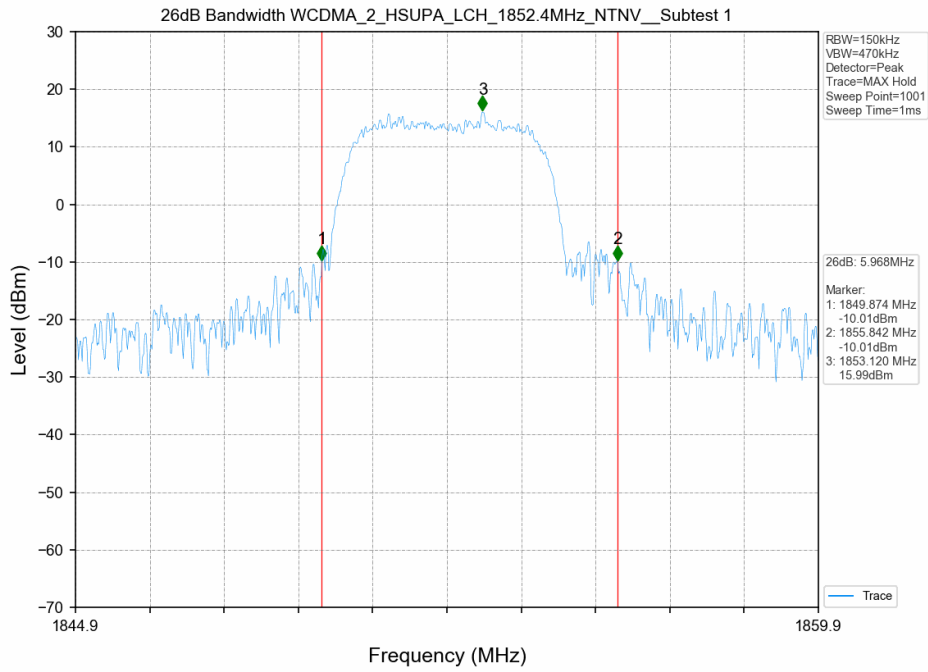

## 1.1 Test Result

Test Band: 2					
Test Mode	99% Occupied Bandwidth (MHz)			Limit	Verdict
	LCH	MCH	HCH		
HSUPA	4.200	4.240	4.150	N/A	PASS
HSDPA	4.220	4.210	4.150	N/A	PASS
RMC	4.150	4.150	4.150	N/A	PASS

## 1.2 Test Graph

Test Band: 2					
Test Mode	26dB Bandwidth (MHz)			Limit	Verdict
	LCH	MCH	HCH		
HSUPA	5.970	5.690	4.740	N/A	PASS
HSDPA	6.480	6.440	4.760	N/A	PASS
RMC	4.770	4.760	4.750	N/A	PASS

## 1.2 Test Graph

26dB Bandwidth WCDMA\_2\_HSUPA\_HCH\_1907.6MHz\_NTNV\_\_Subtest 1

## 2. 99% & 26dB Bandwidth