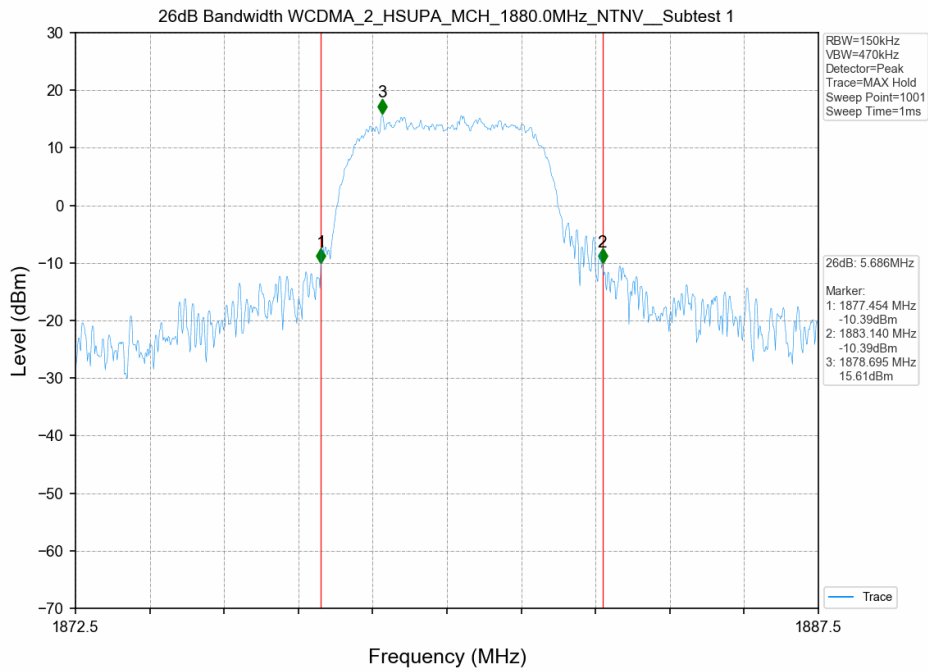

## 1.1 Test Result

Test Band: 2					
Test Mode	99% Occupied Bandwidth (MHz)			Limit	Verdict
	LCH	MCH	HCH		
HSUPA	4.200	4.240	4.150	N/A	PASS
HSDPA	4.220	4.210	4.150	N/A	PASS
RMC	4.150	4.150	4.150	N/A	PASS

## 1.2 Test Graph

Test Band: 2					
Test Mode	26dB Bandwidth (MHz)			Limit	Verdict
	LCH	MCH	HCH		
HSUPA	5.970	5.690	4.740	N/A	PASS
HSDPA	6.480	6.440	4.760	N/A	PASS
RMC	4.770	4.760	4.750	N/A	PASS

## 1.2 Test Graph

26dB Bandwidth WCDMA\_2\_HSUPA\_HCH\_1907.6MHz\_NTNV\_\_Subtest 1

## 2. 99% & 26dB Bandwidth