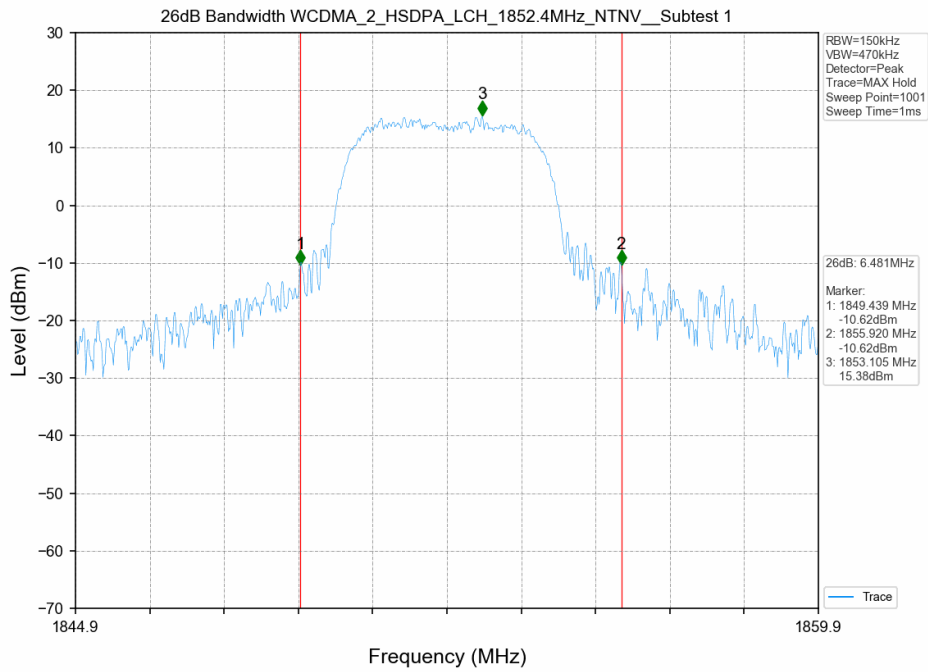

## 1.1 Test Result

Test Band: 2					
Test Mode	99% Occupied Bandwidth (MHz)			Limit	Verdict
	LCH	MCH	HCH		
HSUPA	4.200	4.240	4.150	N/A	PASS
HSDPA	4.220	4.210	4.150	N/A	PASS
RMC	4.150	4.150	4.150	N/A	PASS

## 1.2 Test Graph

Test Band: 2					
Test Mode	26dB Bandwidth (MHz)			Limit	Verdict
	LCH	MCH	HCH		
HSUPA	5.970	5.690	4.740	N/A	PASS
HSDPA	6.480	6.440	4.760	N/A	PASS
RMC	4.770	4.760	4.750	N/A	PASS

## 1.2 Test Graph

26dB Bandwidth WCDMA\_2\_HSUPA\_HCH\_1907.6MHz\_NTNV\_\_Subtest 1

## 2. 99% & 26dB Bandwidth