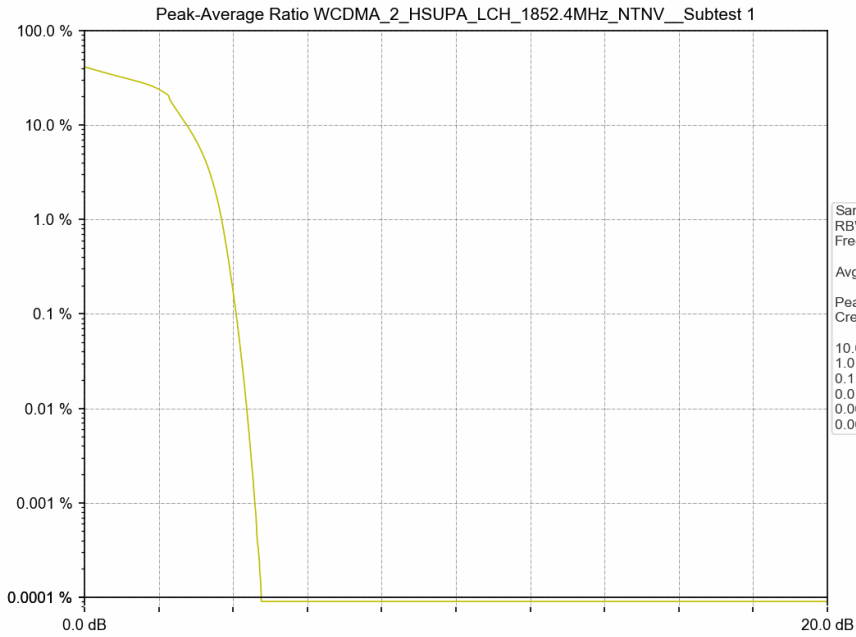

# 1. Peak-Average Ratio

## 1.1 Test Result

Test Band: 2					
Test Mode	Test result (dB)			Limit (dB)	Verdict
	LCH	MCH	HCH		
HSUPA	4.08	4.24	4.09	13	PASS
HSDPA	4.08	4.23	4.10	13	PASS
RMC	2.74	2.73	2.72	13	PASS

## 1.2 Test Graph

## 2. Peak-Average Ratio