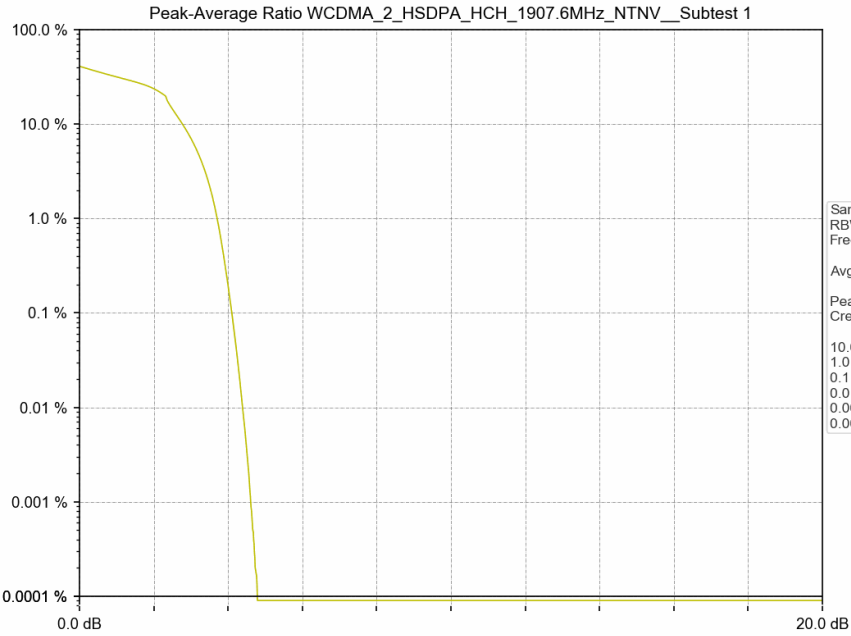

# 1. Peak-Average Ratio

## 1.1 Test Result

Test Band: 2					
Test Mode	Test result (dB)			Limit (dB)	Verdict
	LCH	MCH	HCH		
HSUPA	4.08	4.24	4.09	13	PASS
HSDPA	4.08	4.23	4.10	13	PASS
RMC	2.74	2.73	2.72	13	PASS

## 1.2 Test Graph

## 2. Peak-Average Ratio