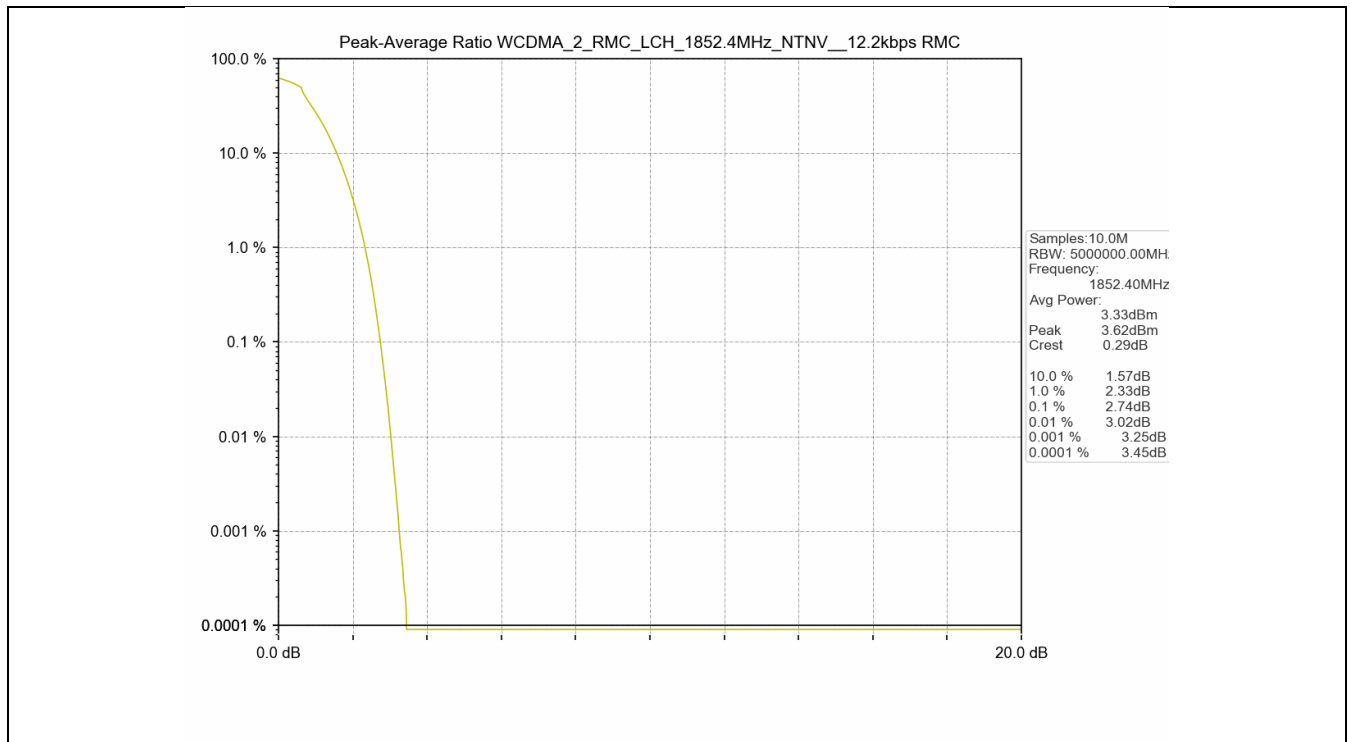

# 1. Peak-Average Ratio

## 1.1 Test Result

Test Band: 2					
Test Mode	Test result (dB)			Limit (dB)	Verdict
	LCH	MCH	HCH		
HSUPA	4.08	4.24	4.09	13	PASS
HSDPA	4.08	4.23	4.10	13	PASS
RMC	2.74	2.73	2.72	13	PASS

## 1.2 Test Graph

## 2. Peak-Average Ratio