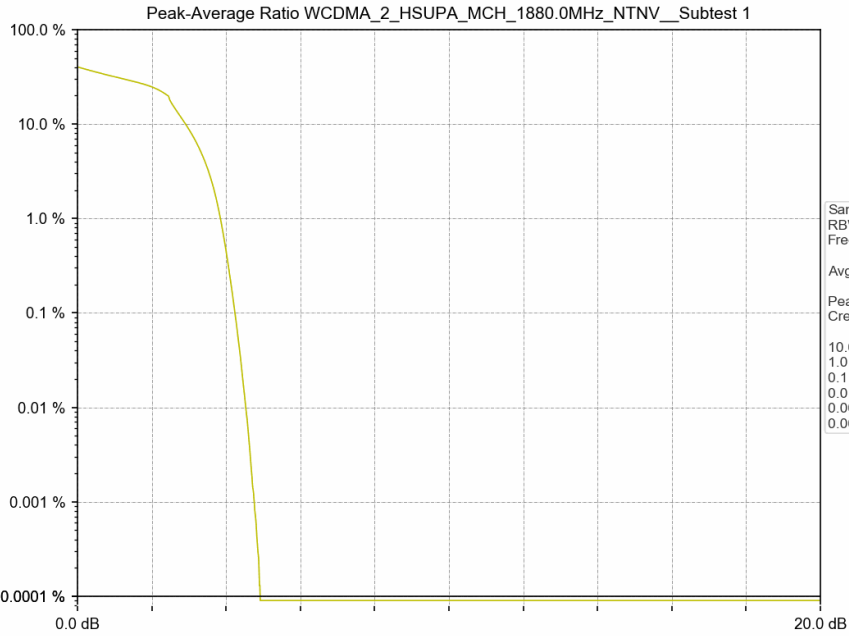

# 1. Peak-Average Ratio

## 1.1 Test Result

Test Band: 2					
Test Mode	Test result (dB)			Limit (dB)	Verdict
	LCH	MCH	HCH		
HSUPA	4.08	4.24	4.09	13	PASS
HSDPA	4.08	4.23	4.10	13	PASS
RMC	2.74	2.73	2.72	13	PASS

## 1.2 Test Graph

## 2. Peak-Average Ratio