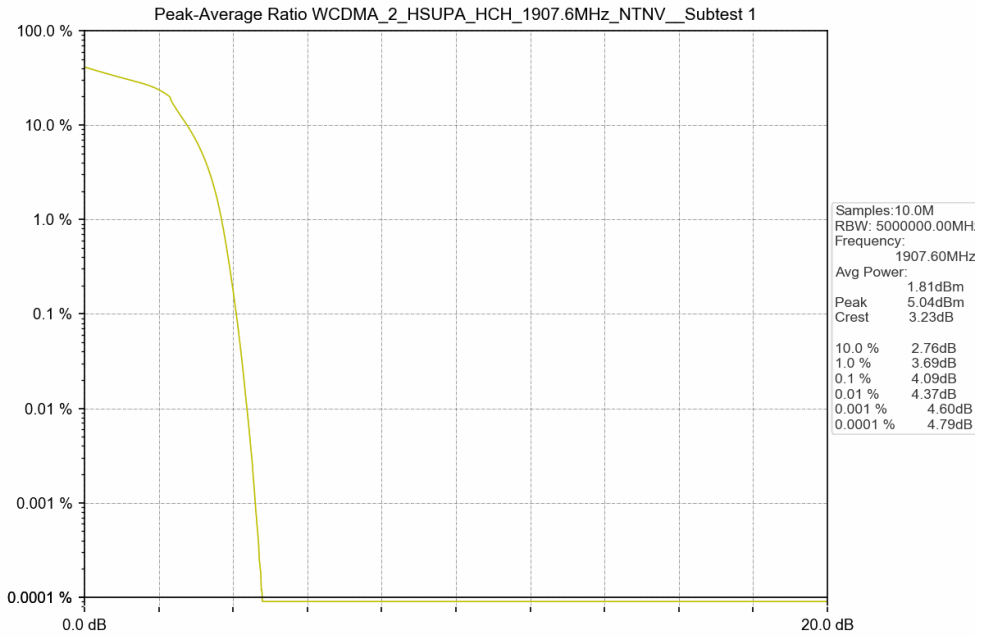

## 1.1 Test Result

Test Band: 2					
Test Mode	Test result (dB)			Limit (dB)	Verdict
	LCH	MCH	HCH		
HSUPA	4.08	4.24	4.09	13	PASS
HSDPA	4.08	4.23	4.10	13	PASS
RMC	2.74	2.73	2.72	13	PASS

## 1.2 Test Graph

## 2. Peak-Average Ratio