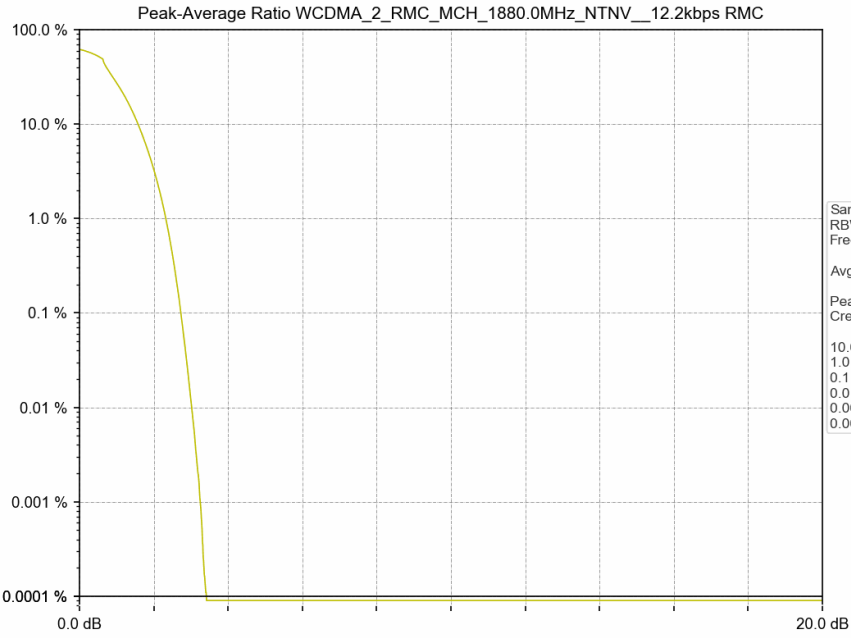

# 1. Peak-Average Ratio

## 1.1 Test Result

Test Band: 2					
Test Mode	Test result (dB)			Limit (dB)	Verdict
	LCH	MCH	HCH		
HSUPA	4.08	4.24	4.09	13	PASS
HSDPA	4.08	4.23	4.10	13	PASS
RMC	2.74	2.73	2.72	13	PASS

## 1.2 Test Graph

## 2. Peak-Average Ratio