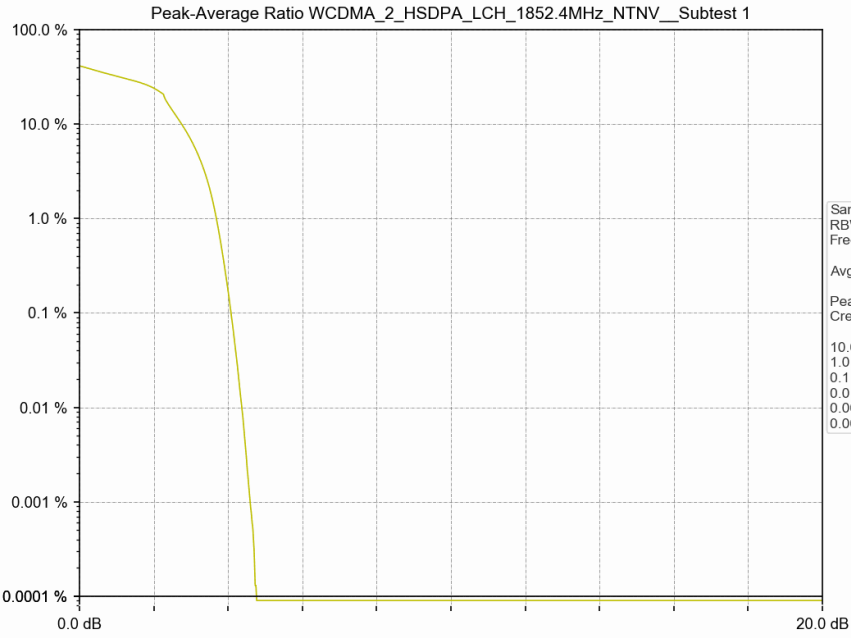

# 1. Peak-Average Ratio

## 1.1 Test Result

Test Band: 2					
Test Mode	Test result (dB)			Limit (dB)	Verdict
	LCH	MCH	HCH		
HSUPA	4.08	4.24	4.09	13	PASS
HSDPA	4.08	4.23	4.10	13	PASS
RMC	2.74	2.73	2.72	13	PASS

## 1.2 Test Graph

## 2. Peak-Average Ratio