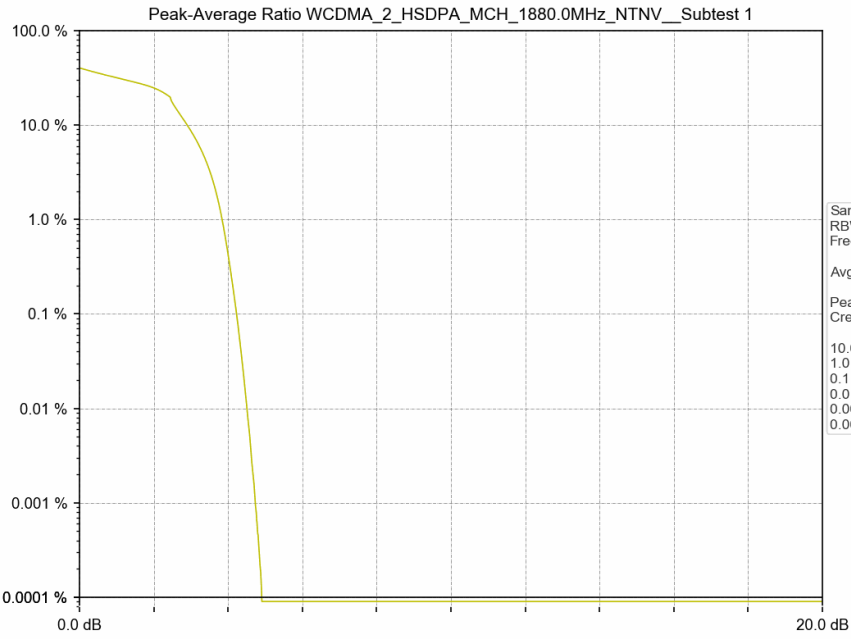

# 1. Peak-Average Ratio

## 1.1 Test Result

Test Band: 2					
Test Mode	Test result (dB)			Limit (dB)	Verdict
	LCH	MCH	HCH		
HSUPA	4.08	4.24	4.09	13	PASS
HSDPA	4.08	4.23	4.10	13	PASS
RMC	2.74	2.73	2.72	13	PASS

## 1.2 Test Graph

## 2. Peak-Average Ratio