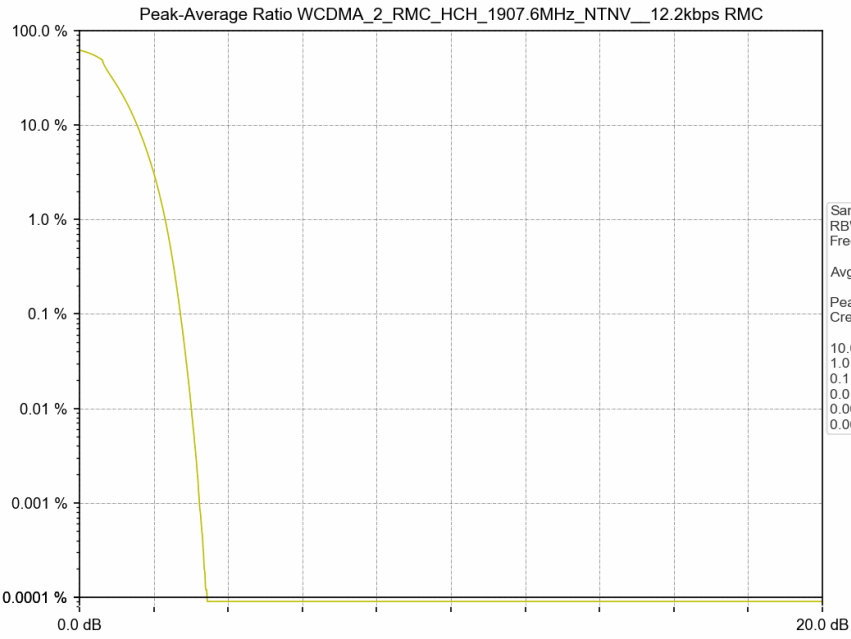

# 1. Peak-Average Ratio

## 1.1 Test Result

Test Band: 2					
Test Mode	Test result (dB)			Limit (dB)	Verdict
	LCH	MCH	HCH		
HSUPA	4.08	4.24	4.09	13	PASS
HSDPA	4.08	4.23	4.10	13	PASS
RMC	2.74	2.73	2.72	13	PASS

## 1.2 Test Graph

## 2. Peak-Average Ratio