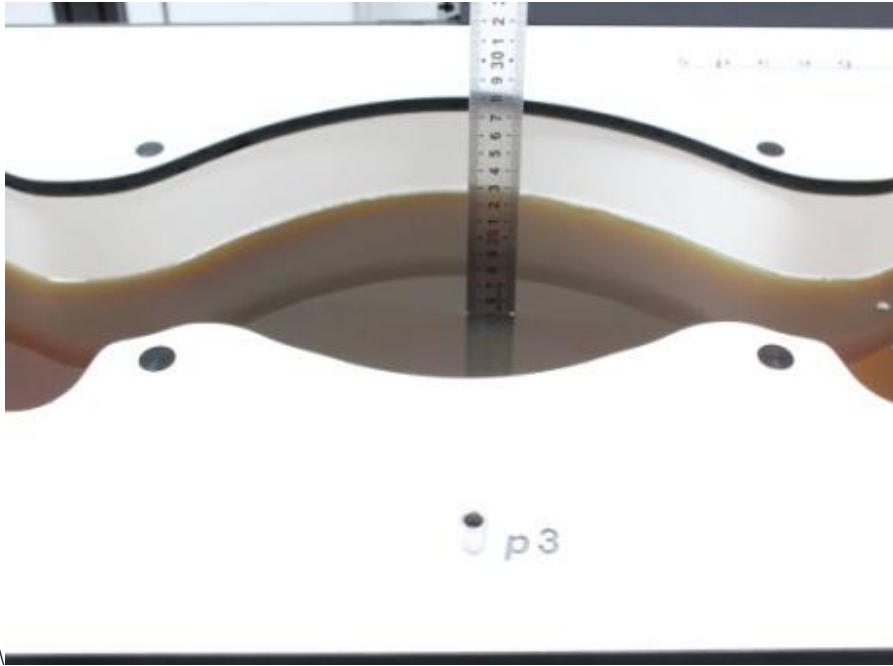

APPENDIX B EUT TEST POSITION PHOTOS

Liquid depth $\geq 15\text{cm}$

Phantom: SAM-Twin V8.0 P1aP2a; Type: QD 000 P41 AX ; Serial: 1963

Back Side(Front Side 20mm) Setup Photo

Right Side Setup Photo(0mm)

Left Side Setup Photo(0mm)

Bottom Side Setup Photo(0mm)

Top Side Setup Photo(0mm)