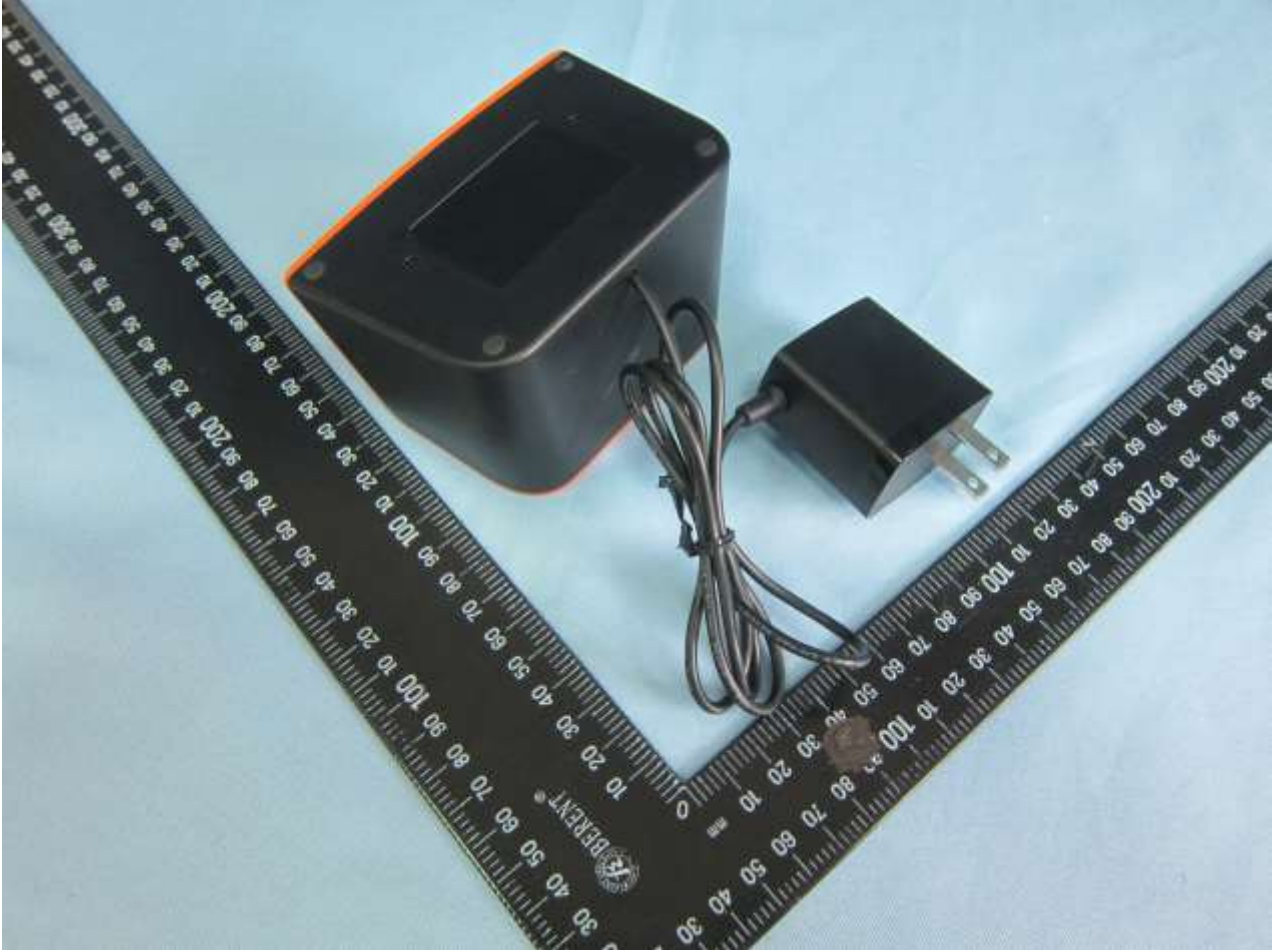

Brand Name: SUNMI; Model Name: W5910