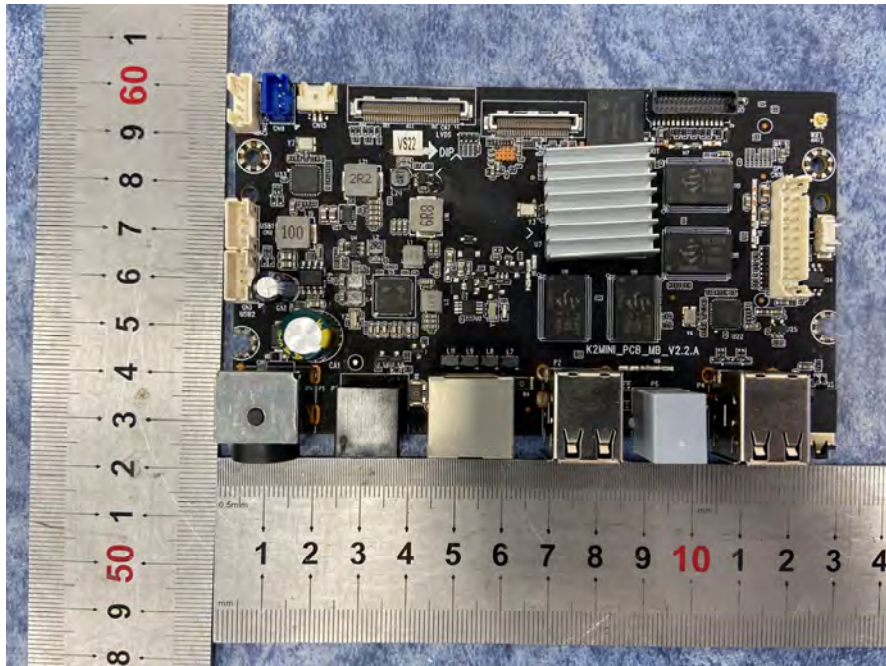

**EXHIBIT B - EUT INTERNAL PHOTOGRAPHS**

---

Antenna for  
BLE/BT/2.4G Wi-Fi  
/5G Wi-Fi