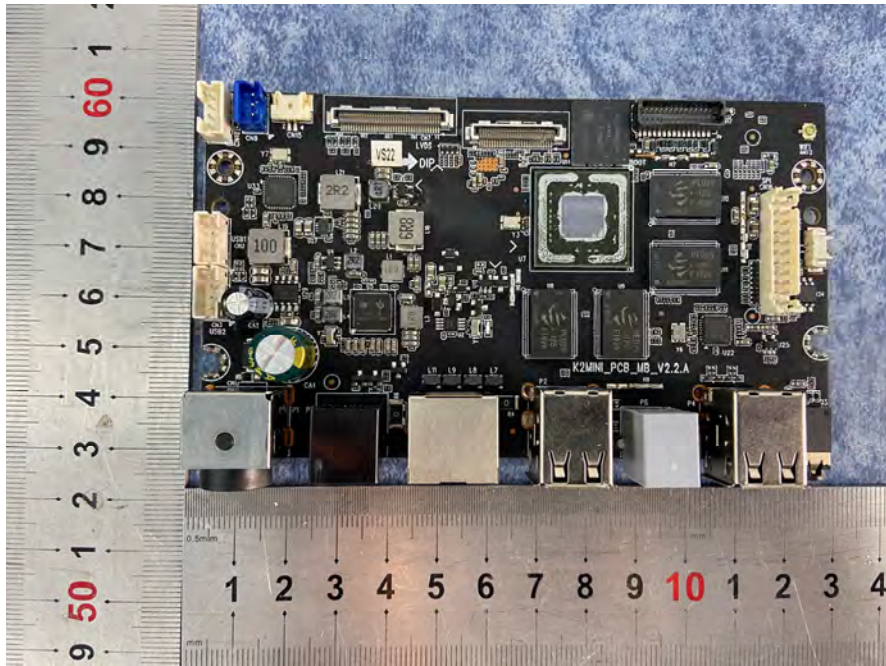

**EXHIBIT B - EUT INTERNAL PHOTOGRAPHS**

---

Antenna for  
BLE/BT/2.4G Wi-Fi  
/5G Wi-Fi