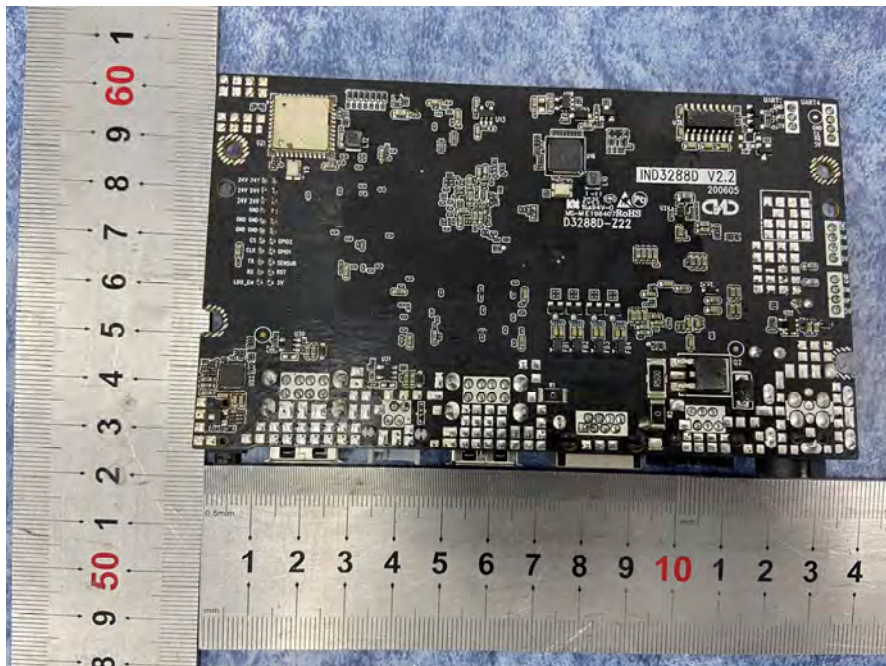

**EXHIBIT B - EUT INTERNAL PHOTOGRAPHS**

---

Antenna for  
BLE/BT/2.4G Wi-Fi  
/5G Wi-Fi