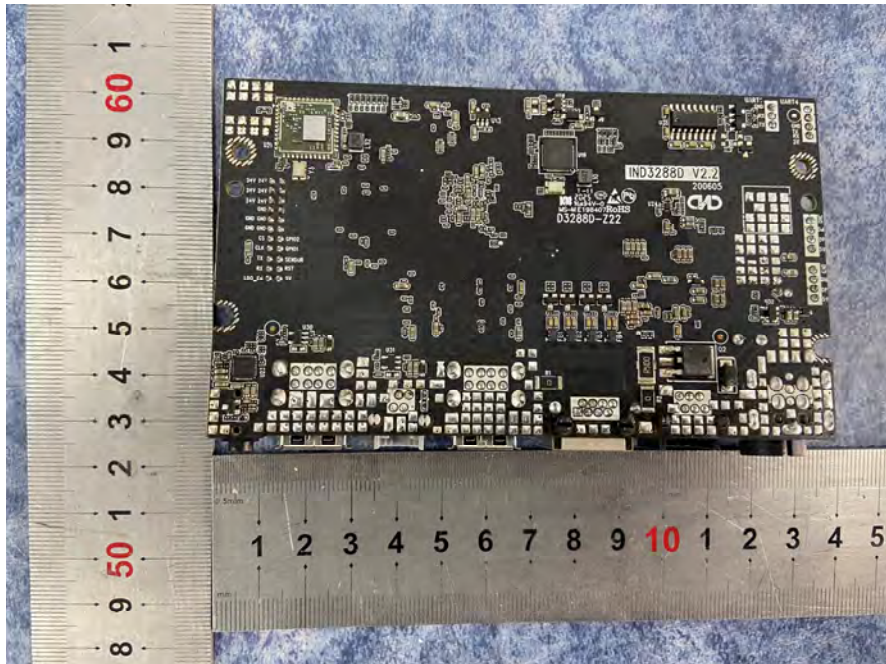

**EXHIBIT B - EUT INTERNAL PHOTOGRAPHS**

---

Antenna for  
BLE/BT/2.4G Wi-Fi  
/5G Wi-Fi