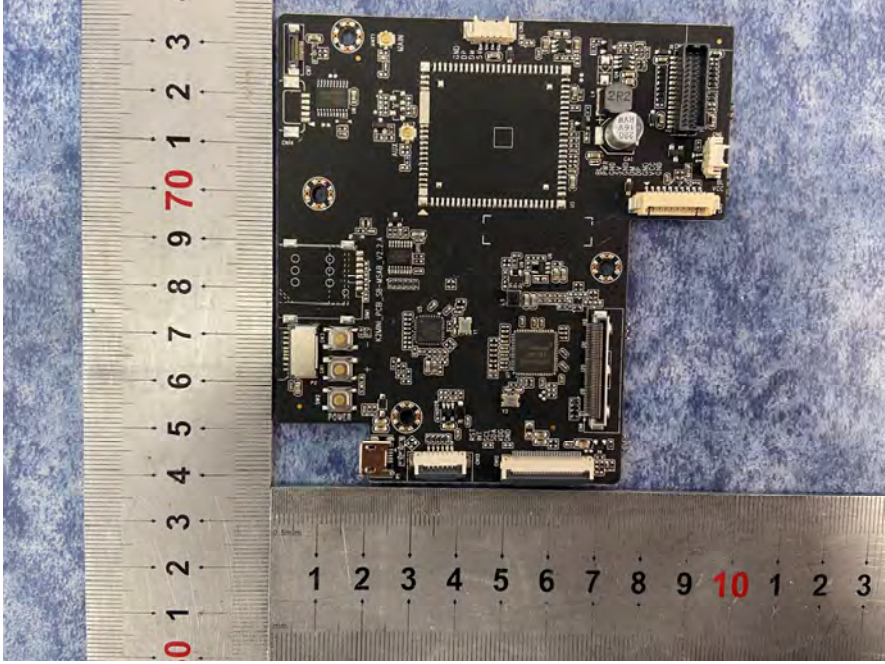

**EXHIBIT B - EUT INTERNAL PHOTOGRAPHS**

---

Antenna for  
BLE/BT/2.4G Wi-Fi  
/5G Wi-Fi