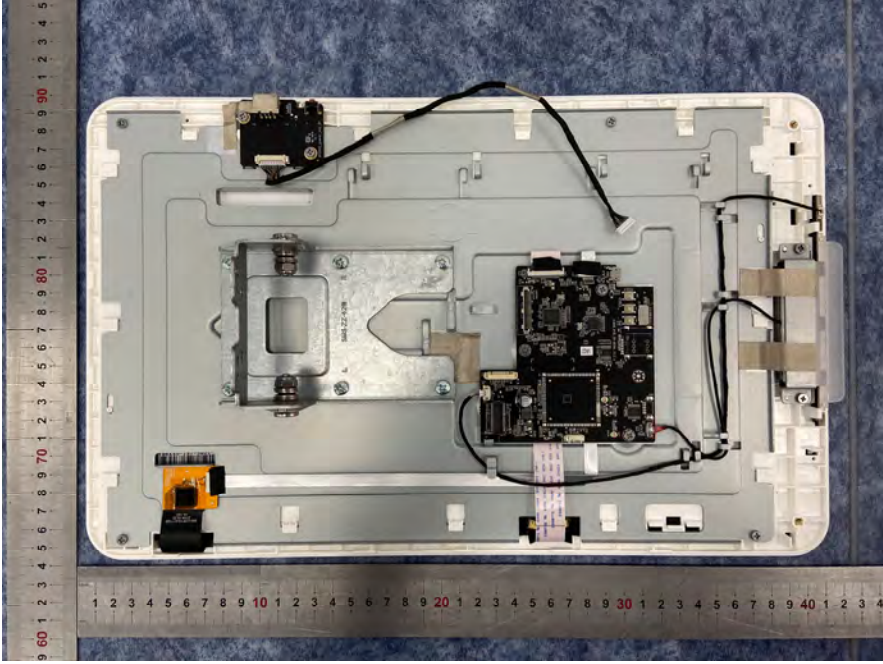

**EXHIBIT B - EUT INTERNAL PHOTOGRAPHS**

---

Antenna for  
BLE/BT/2.4G Wi-Fi  
/5G Wi-Fi