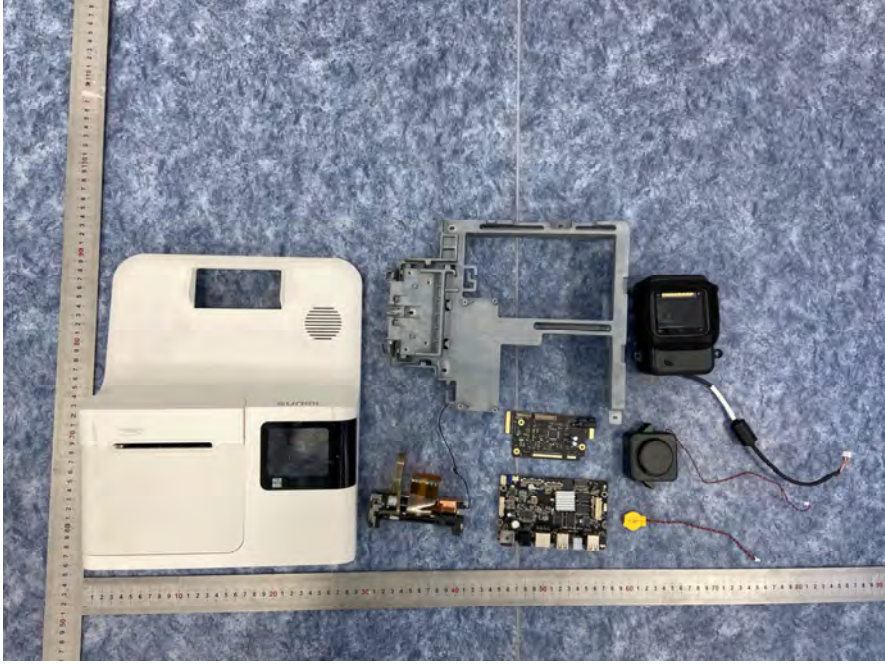

**EXHIBIT B - EUT INTERNAL PHOTOGRAPHS**

---

Antenna for  
BLE/BT/2.4G Wi-Fi  
/5G Wi-Fi