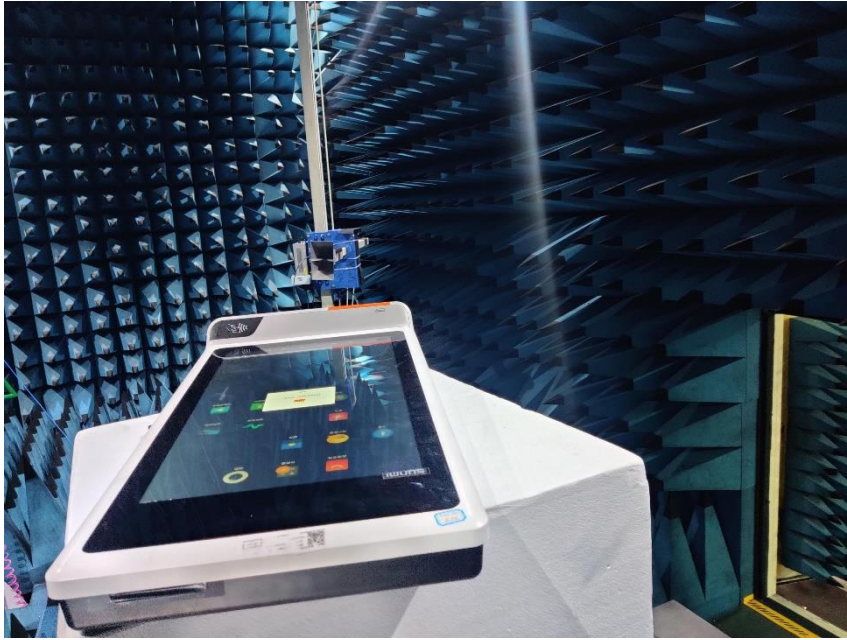

## Test Setup Photo

### Radiated Emissions (9kHz-30MHz)

**Conducted Test Setup**

**Radiated Emissions (30MHz-1GHz)**

**Radiated Spurious Emissions Above 1GHz**

**Conducted Emissions at AC Power Line (150kHz-30MHz)**