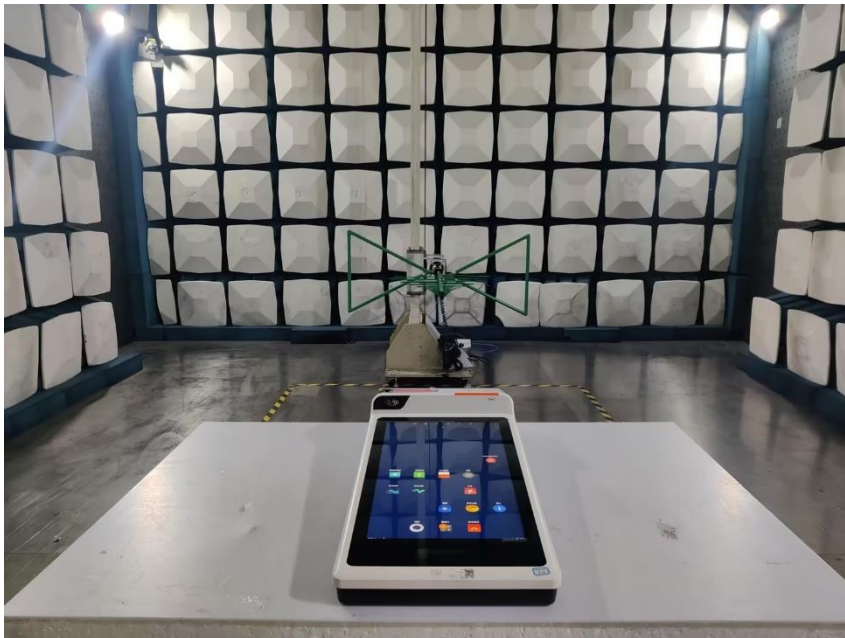

Radiated Emissions (30MHz-1GHz)