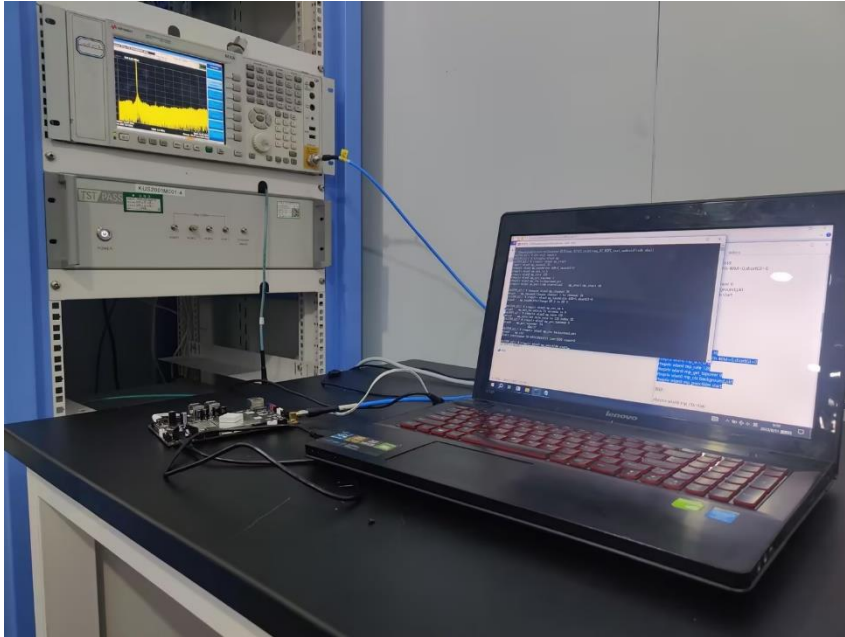

Conducted Test Setup