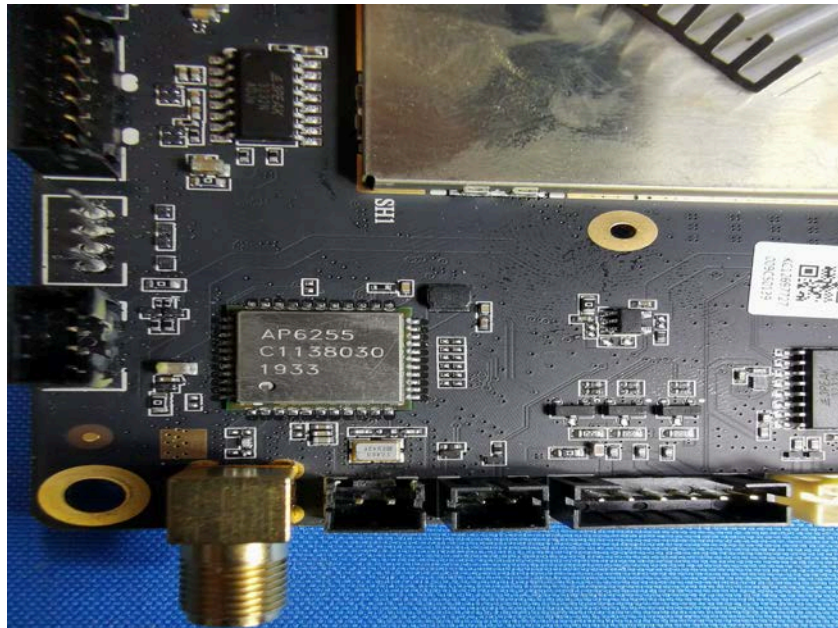

Internal Photos

Applicant:	Shanghai Sunmi Technology Co.,Ltd.
Address of Applicant:	Room 605,Block 7,KIC Plaza,No.388 Song Hu Road Yang Pu District,Shanghai,China
Equipment Under Test (EUT):	
Product Name:	Self-Checkout Kiosk
Model No.:	F4E00