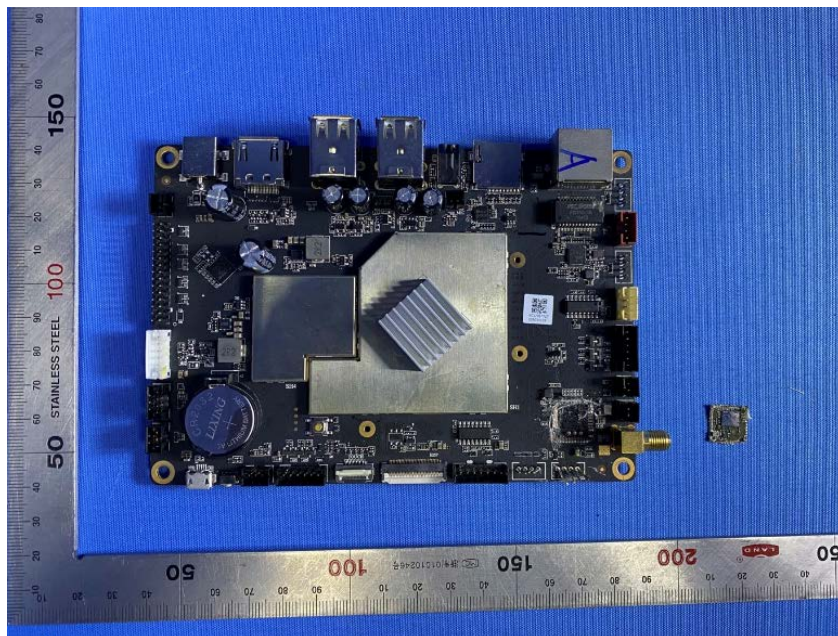

Internal Photos

Applicant:	Shanghai Sunmi Technology Co.,Ltd.
Address of Applicant:	Room 605,Block 7,KIC Plaza,No.388 Song Hu Road Yang Pu District,Shanghai,China
Equipment Under Test (EUT):	
Product Name:	Self-Checkout Kiosk
Model No.:	F4E00

EM20-80

3450VSi

End