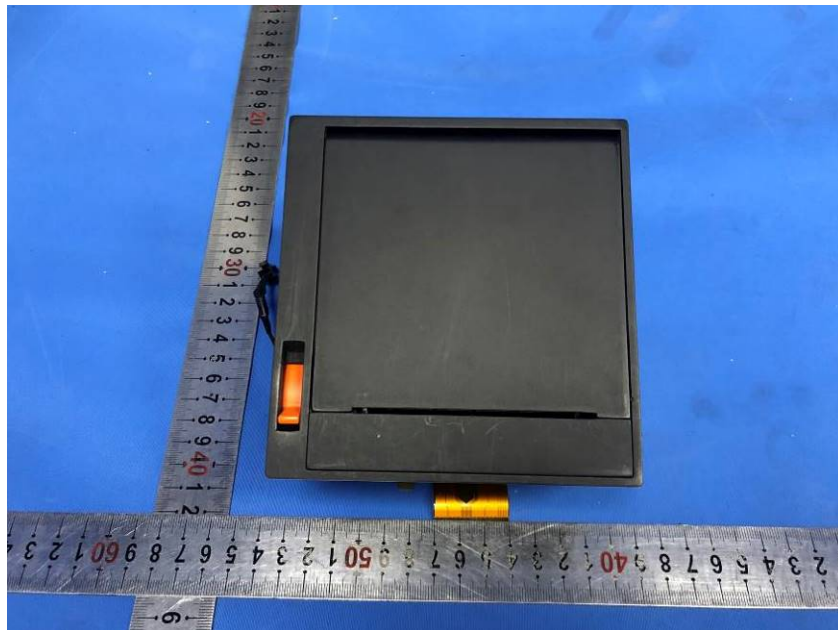

Internal Photos

Applicant:	Shanghai Sunmi Technology Co.,Ltd.
Address of Applicant:	Room 605,Block 7,KIC Plaza,No.388 Song Hu Road Yang Pu District,Shanghai,China
Equipment Under Test (EUT):	
Product Name:	Self-Checkout Kiosk
Model No.:	F4E00