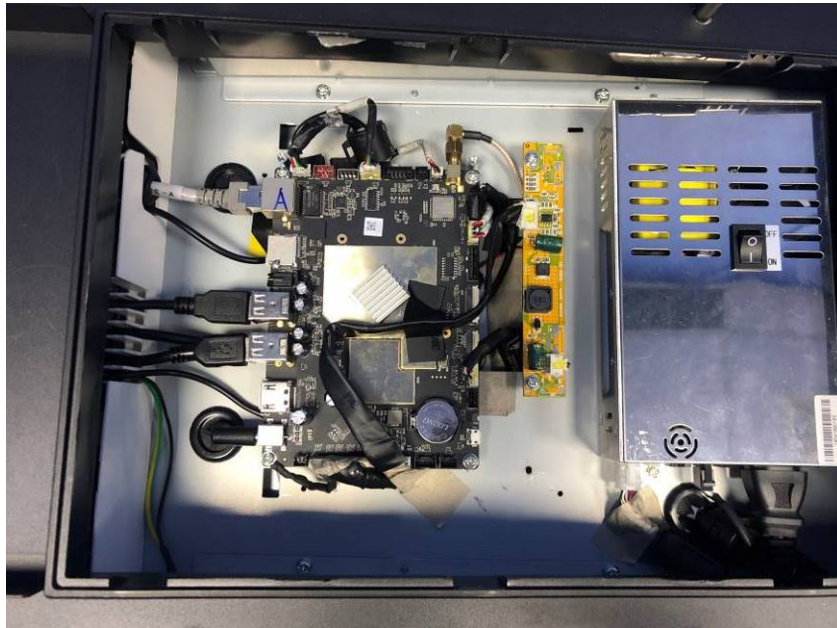

Internal Photos

Applicant:	Shanghai Sunmi Technology Co.,Ltd.
Address of Applicant:	Room 605,Block 7,KIC Plaza,No.388 Song Hu Road Yang Pu District,Shanghai,China
Equipment Under Test (EUT):	
Product Name:	Self-Checkout Kiosk
Model No.:	F4E00