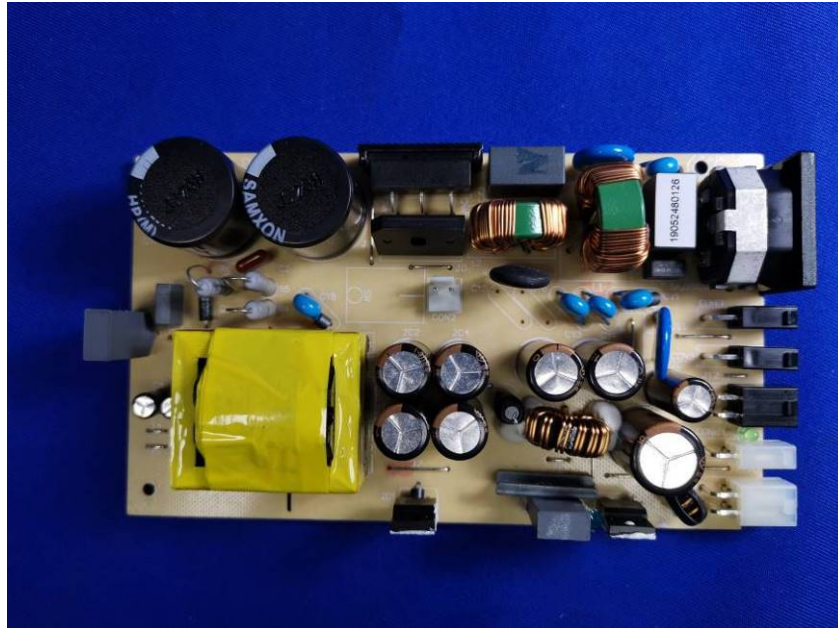

Internal Photos

Applicant:	Shanghai Sunmi Technology Co.,Ltd.
Address of Applicant:	Room 605,Block 7,KIC Plaza,No.388 Song Hu Road Yang Pu District,Shanghai,China
Equipment Under Test (EUT):	
Product Name:	Self-Checkout Kiosk
Model No.:	F4E00

EM20-80

3450VSi

End