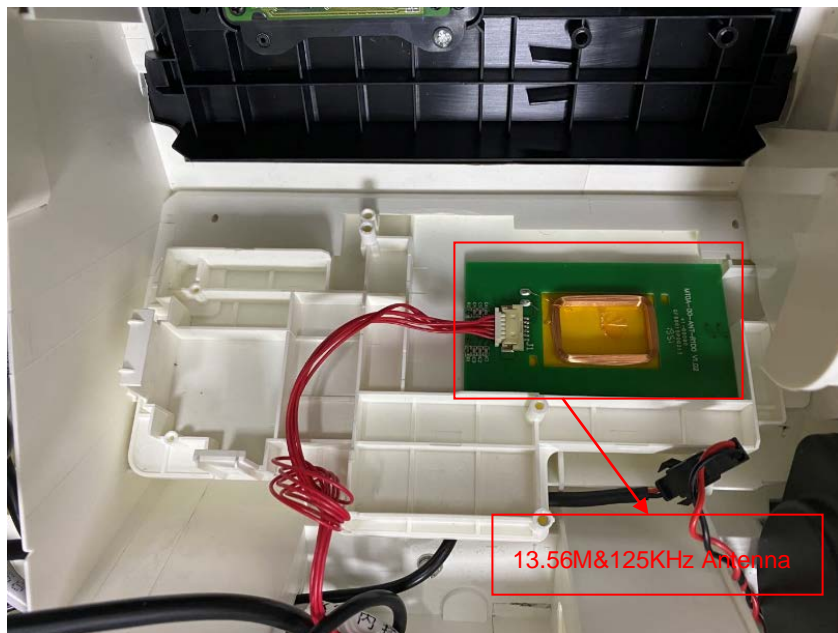

Internal Photos

Applicant:	Shanghai Sunmi Technology Co.,Ltd.
Address of Applicant:	Room 605,Block 7,KIC Plaza,No.388 Song Hu Road Yang Pu District,Shanghai,China
Equipment Under Test (EUT):	
Product Name:	Self-Checkout Kiosk
Model No.:	F4E00