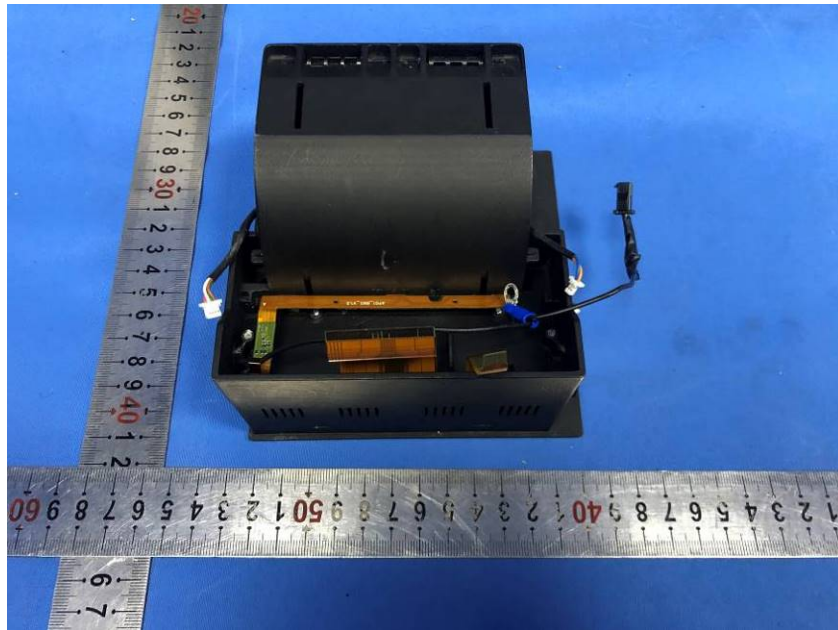

Internal Photos

Applicant:	Shanghai Sunmi Technology Co.,Ltd.
Address of Applicant:	Room 605,Block 7,KIC Plaza,No.388 Song Hu Road Yang Pu District,Shanghai,China
Equipment Under Test (EUT):	
Product Name:	Self-Checkout Kiosk
Model No.:	F4E00