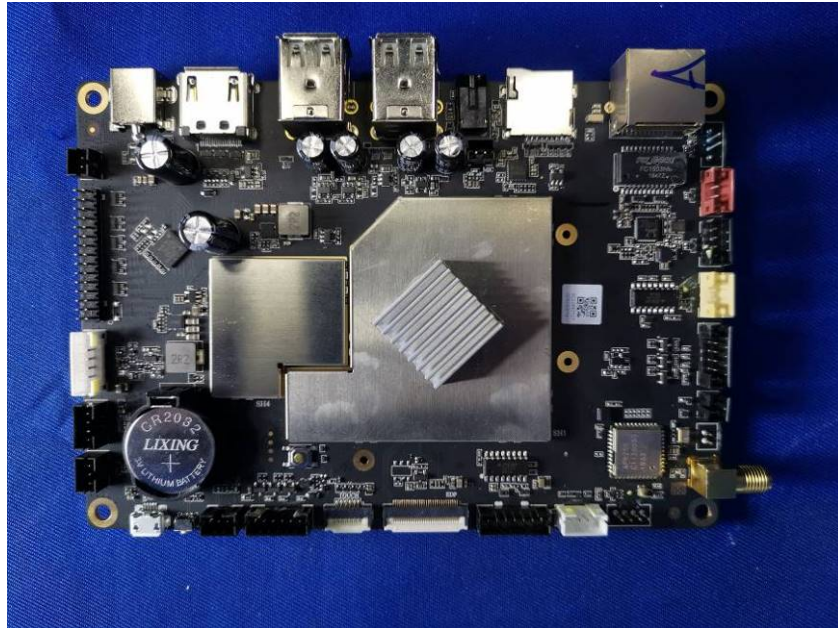

Internal Photos

Applicant:	Shanghai Sunmi Technology Co.,Ltd.
Address of Applicant:	Room 605,Block 7,KIC Plaza,No.388 Song Hu Road Yang Pu District,Shanghai,China
Equipment Under Test (EUT):	
Product Name:	Self-Checkout Kiosk
Model No.:	F4E00

EM20-80

3450VSi

End