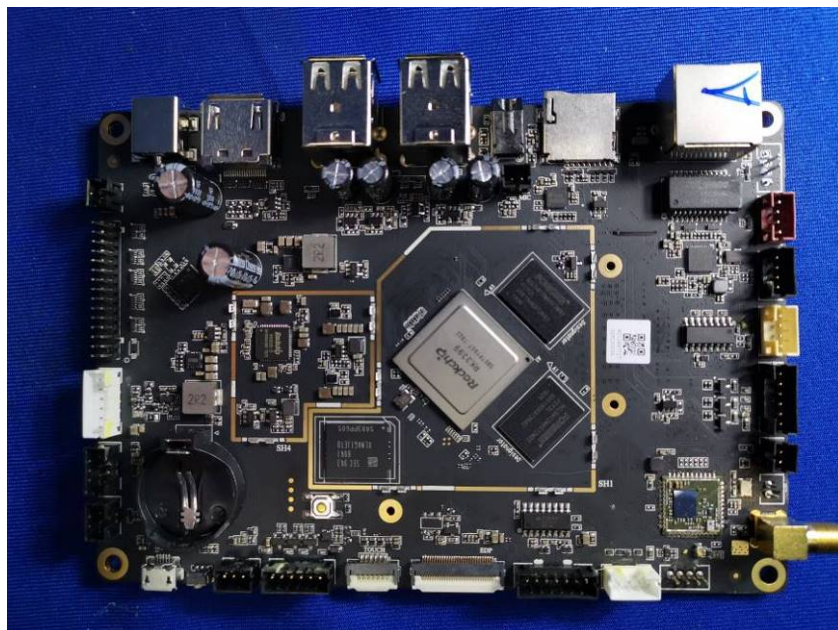

Internal Photos

Applicant:	Shanghai Sunmi Technology Co.,Ltd.
Address of Applicant:	Room 605,Block 7,KIC Plaza,No.388 Song Hu Road Yang Pu District,Shanghai,China
Equipment Under Test (EUT):	
Product Name:	Self-Checkout Kiosk
Model No.:	F4E00

EM20-80

3450VSi

End