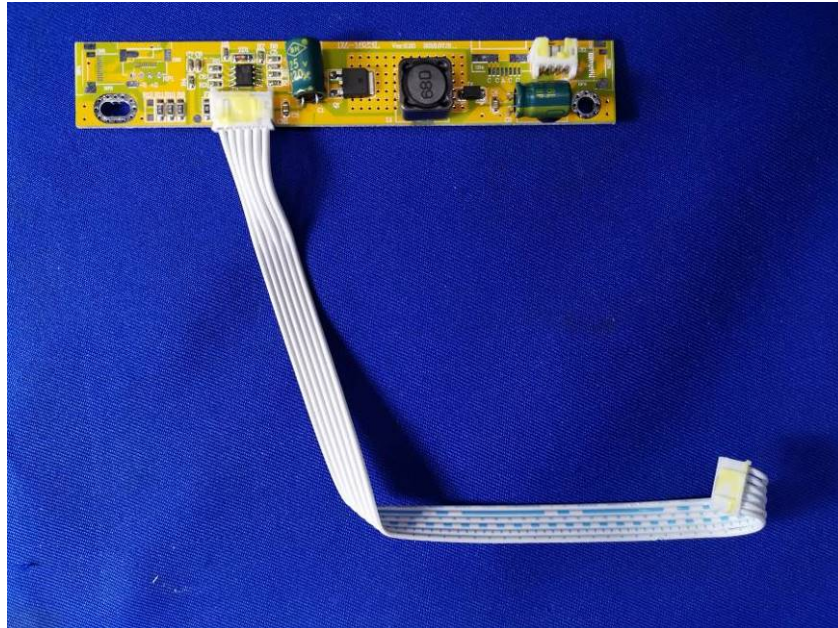

Internal Photos

Applicant:	Shanghai Sunmi Technology Co.,Ltd.
Address of Applicant:	Room 605,Block 7,KIC Plaza,No.388 Song Hu Road Yang Pu District,Shanghai,China
Equipment Under Test (EUT):	
Product Name:	Self-Checkout Kiosk
Model No.:	F4E00

EM20-80

3450VSi

End