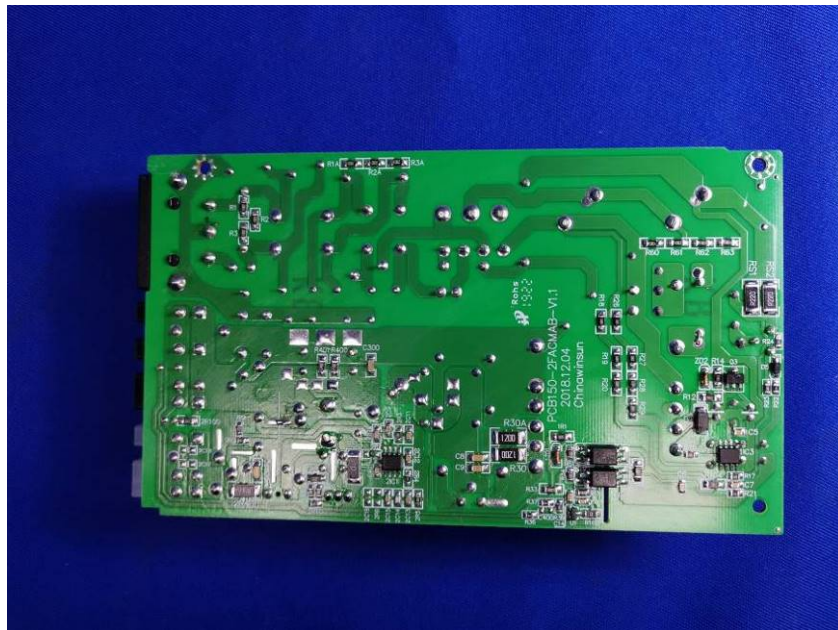

Internal Photos

Applicant:	Shanghai Sunmi Technology Co.,Ltd.
Address of Applicant:	Room 605,Block 7,KIC Plaza,No.388 Song Hu Road Yang Pu District,Shanghai,China
Equipment Under Test (EUT):	
Product Name:	Self-Checkout Kiosk
Model No.:	F4E00

EM20-80

3450VSi

End