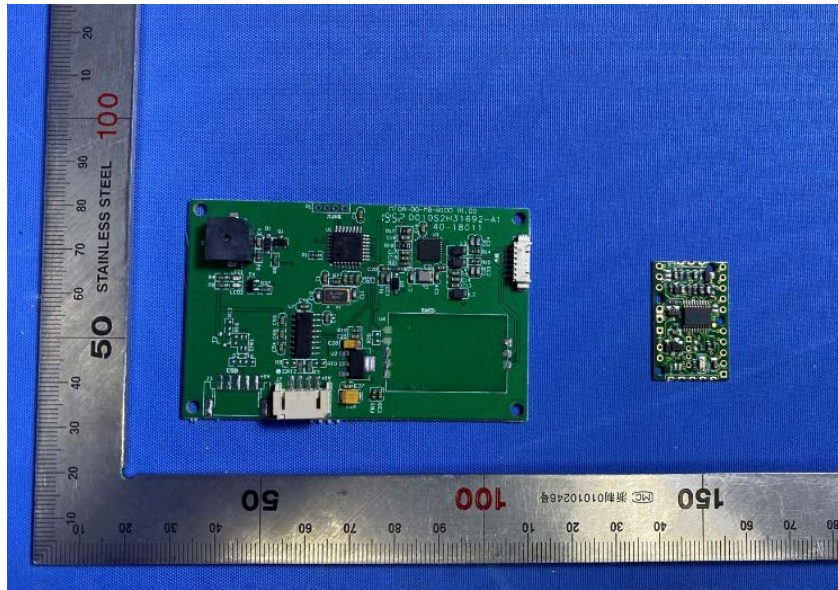

Internal Photos

Applicant:	Shanghai Sunmi Technology Co.,Ltd.
Address of Applicant:	Room 605,Block 7,KIC Plaza,No.388 Song Hu Road Yang Pu District,Shanghai,China
Equipment Under Test (EUT):	
Product Name:	Self-Checkout Kiosk
Model No.:	F4E00