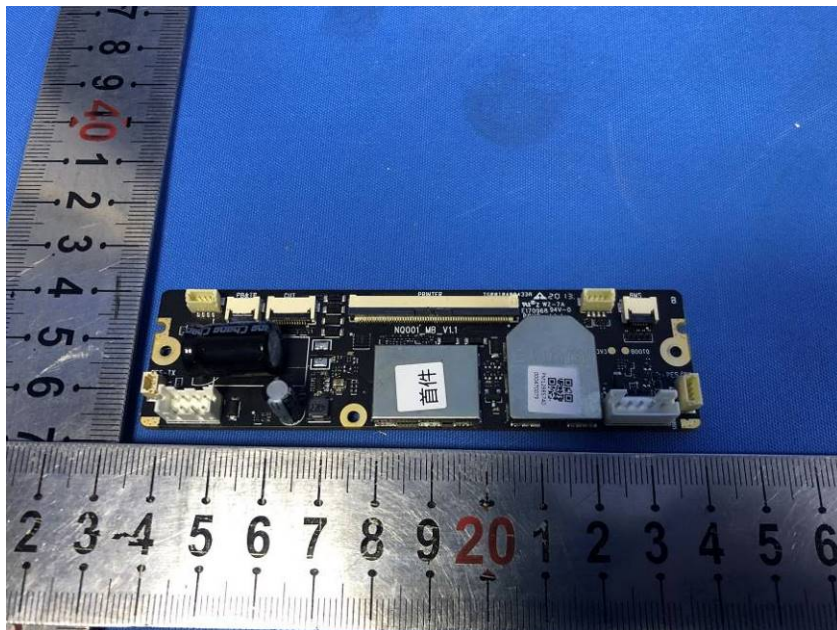

Internal Photos

Applicant:	Shanghai Sunmi Technology Co.,Ltd.
Address of Applicant:	Room 605,Block 7,KIC Plaza,No.388 Song Hu Road Yang Pu District,Shanghai,China
Equipment Under Test (EUT):	
Product Name:	Self-Checkout Kiosk
Model No.:	F4E00

EM20-80

3450VSi

End