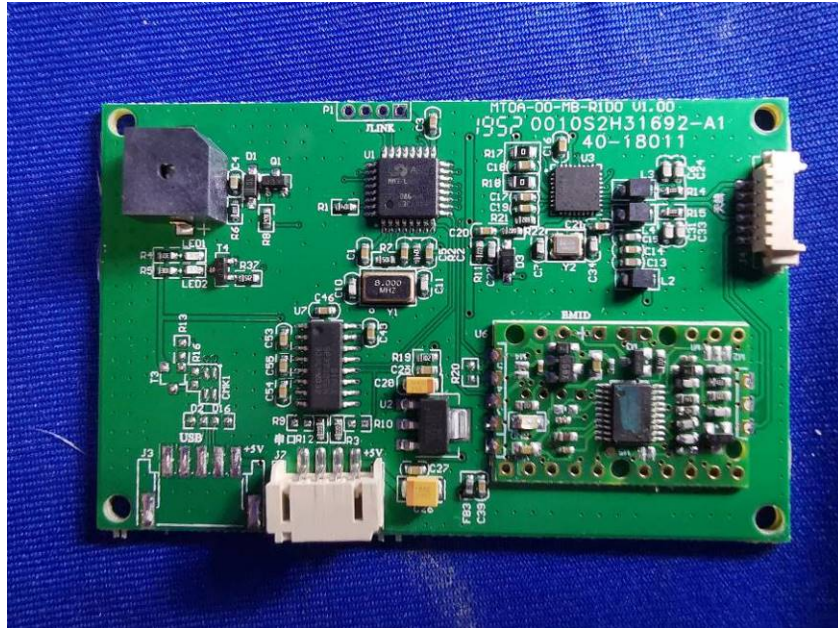

Internal Photos

Applicant:	Shanghai Sunmi Technology Co.,Ltd.
Address of Applicant:	Room 605,Block 7,KIC Plaza,No.388 Song Hu Road Yang Pu District,Shanghai,China
Equipment Under Test (EUT):	
Product Name:	Self-Checkout Kiosk
Model No.:	F4E00

EM20-80

3450VSi

End