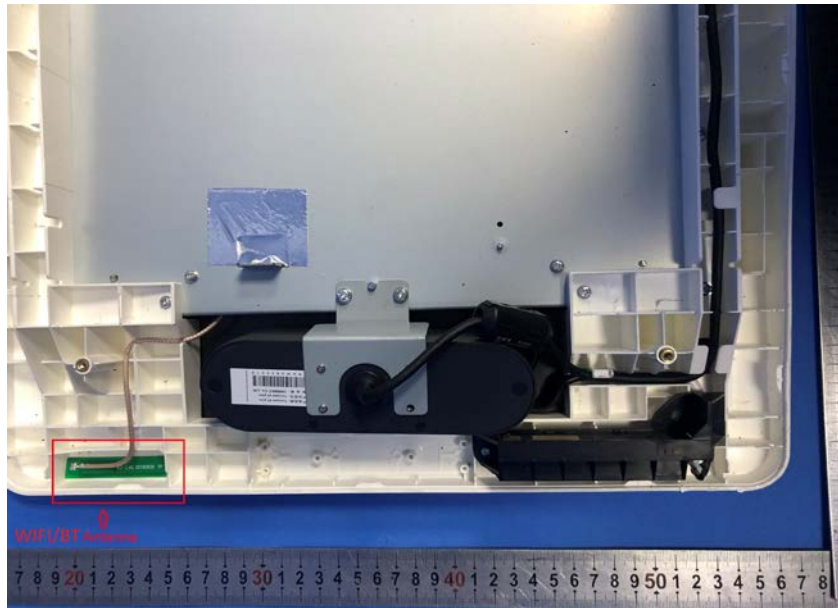

Internal Photos

Applicant:	Shanghai Sunmi Technology Co.,Ltd.
Address of Applicant:	Room 605,Block 7,KIC Plaza,No.388 Song Hu Road Yang Pu District,Shanghai,China
Equipment Under Test (EUT):	
Product Name:	Self-Checkout Kiosk
Model No.:	F4E00