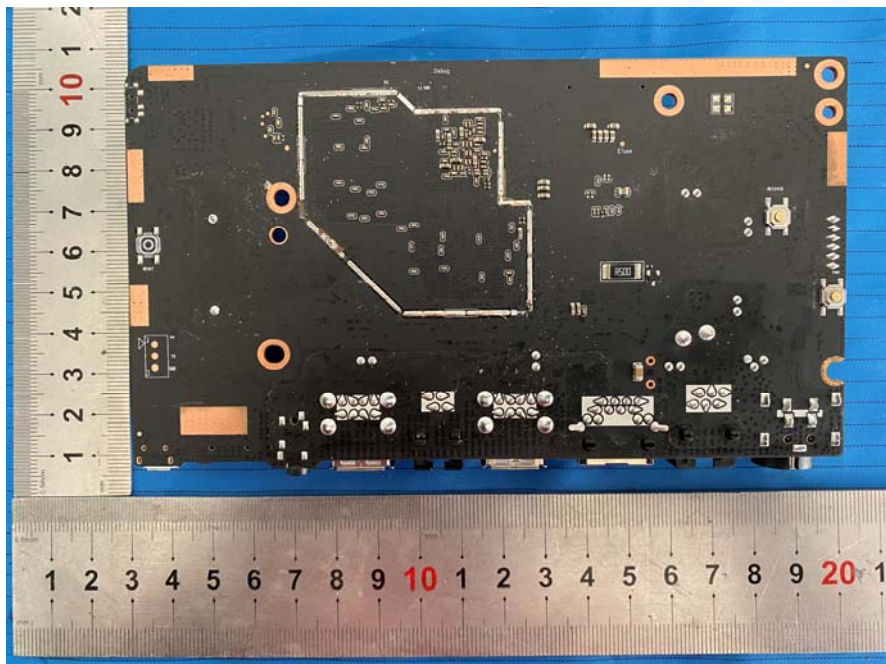

## EXHIBIT B - EUT INTERNAL PHOTOGRAPHS

Antenna for 2.4G Wi-Fi/BLE/BT