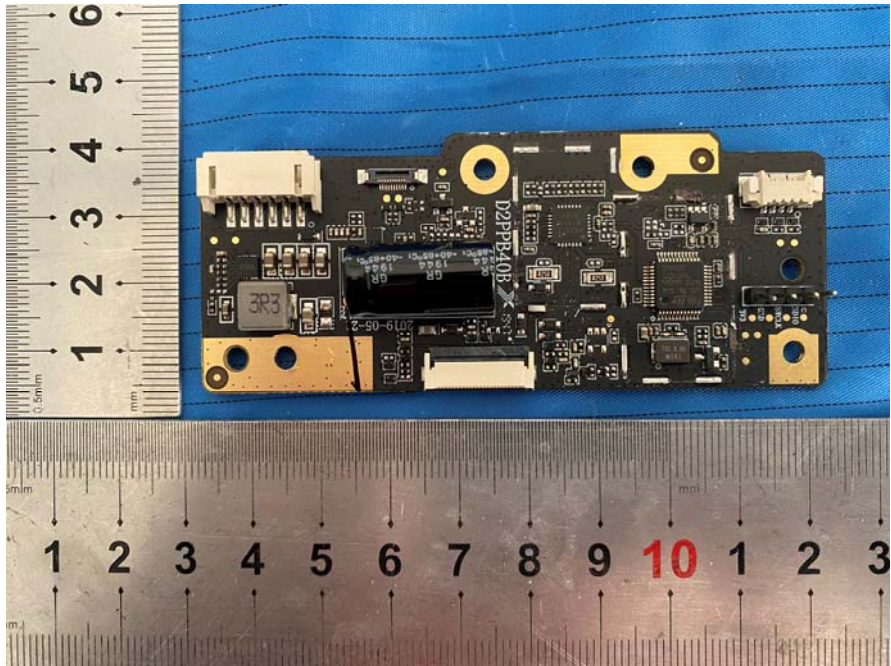

## EXHIBIT B - EUT INTERNAL PHOTOGRAPHS

Antenna for 2.4G Wi-Fi/BLE/BT