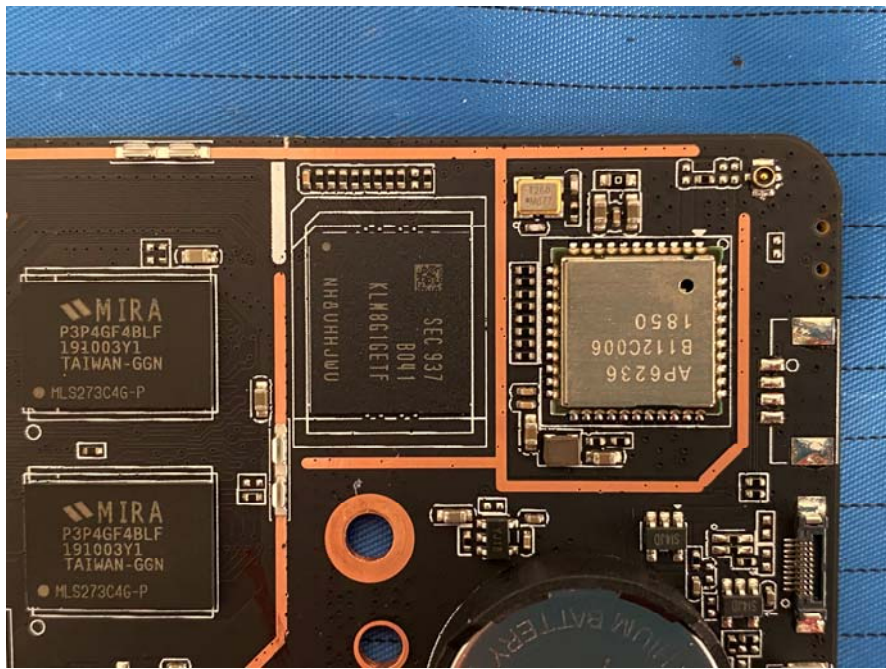

## EXHIBIT B - EUT INTERNAL PHOTOGRAPHS

Antenna for 2.4G Wi-Fi/BLE/BT