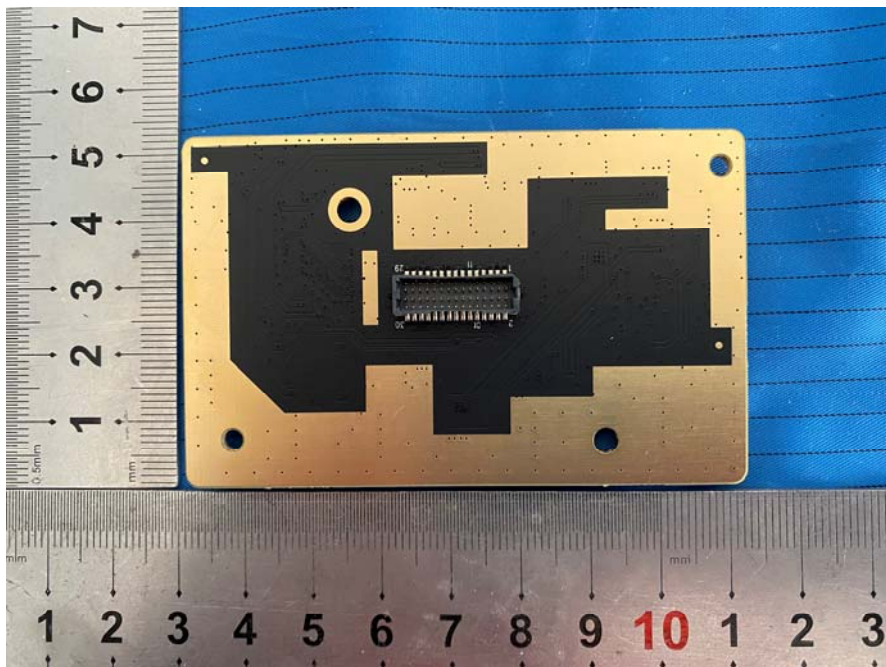

## EXHIBIT B - EUT INTERNAL PHOTOGRAPHS

Antenna for 2.4G Wi-Fi/BLE/BT