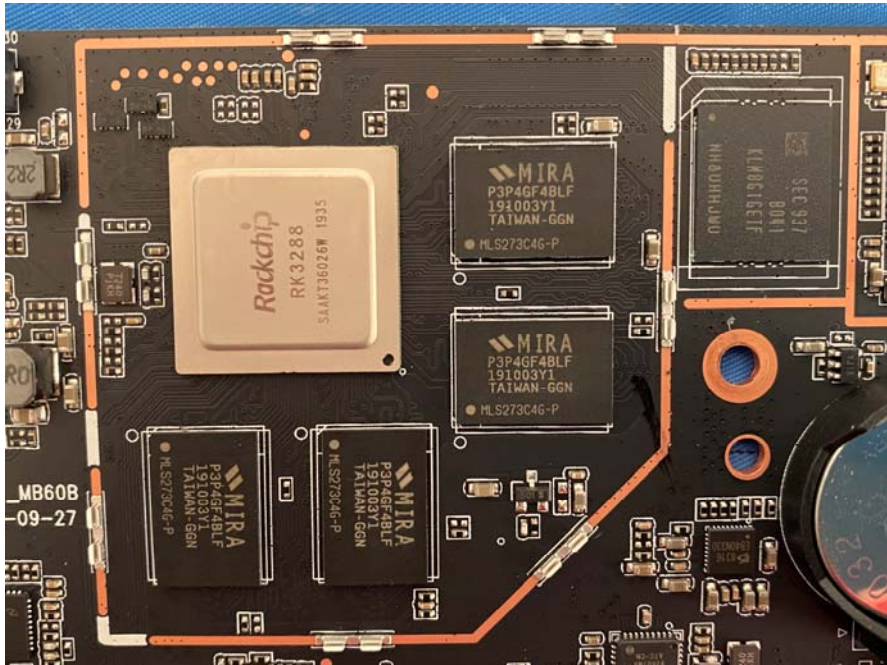

## EXHIBIT B - EUT INTERNAL PHOTOGRAPHS

Antenna for 2.4G Wi-Fi/BLE/BT