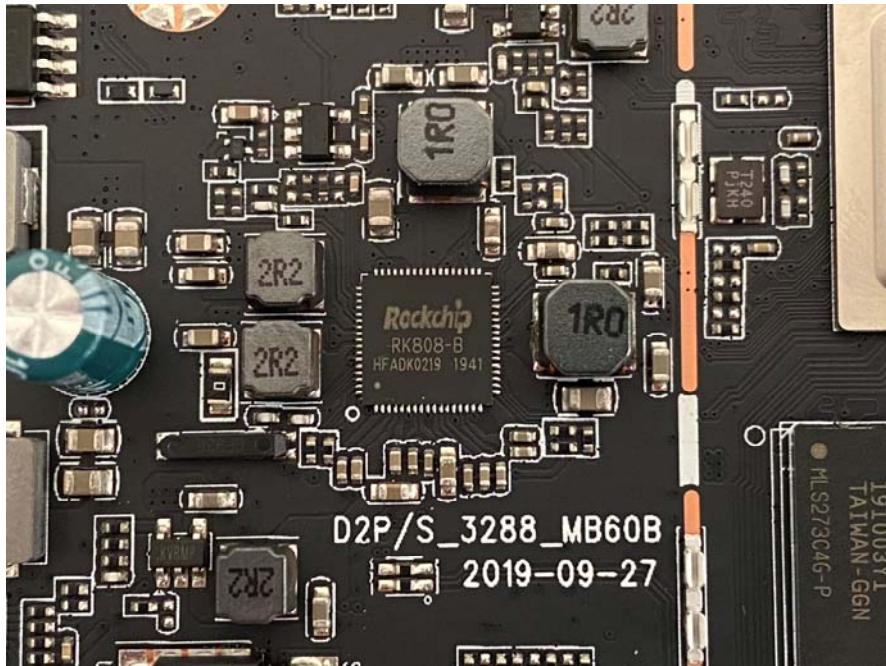

## EXHIBIT B - EUT INTERNAL PHOTOGRAPHS

Antenna for 2.4G Wi-Fi/BLE/BT