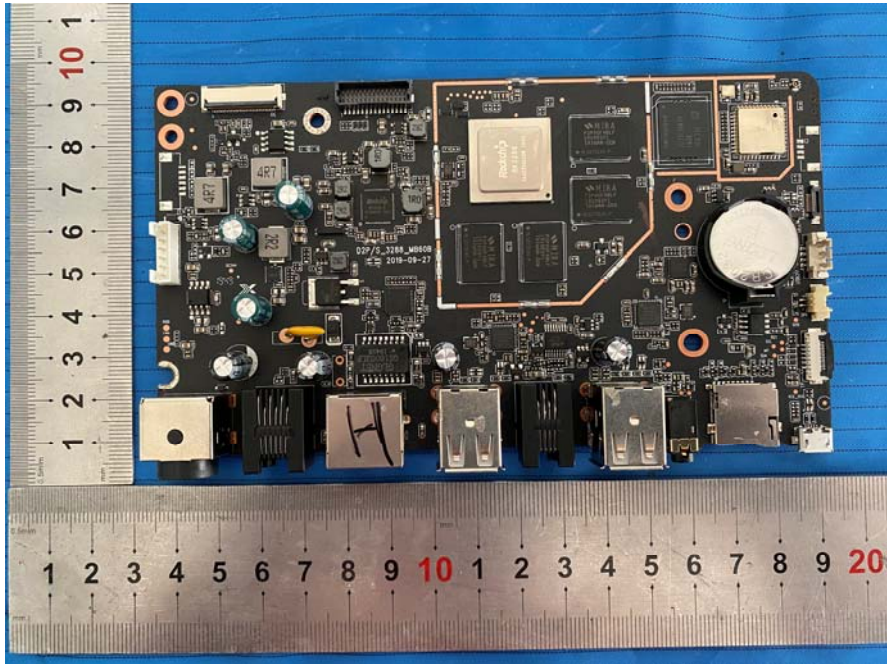

## EXHIBIT B - EUT INTERNAL PHOTOGRAPHS

Antenna for 2.4G Wi-Fi/BLE/BT