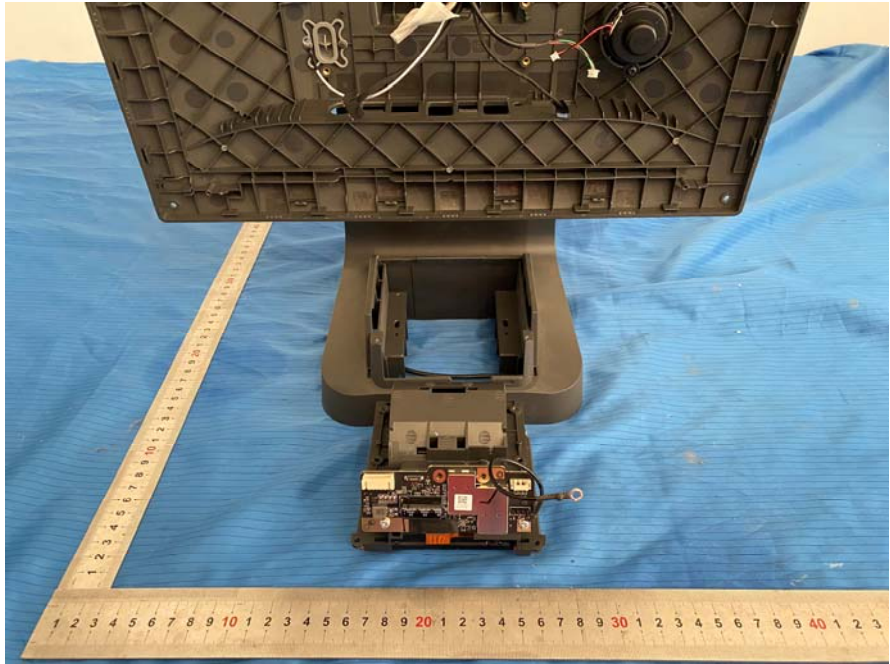

## EXHIBIT B - EUT INTERNAL PHOTOGRAPHS

Antenna for 2.4G Wi-Fi/BLE/BT