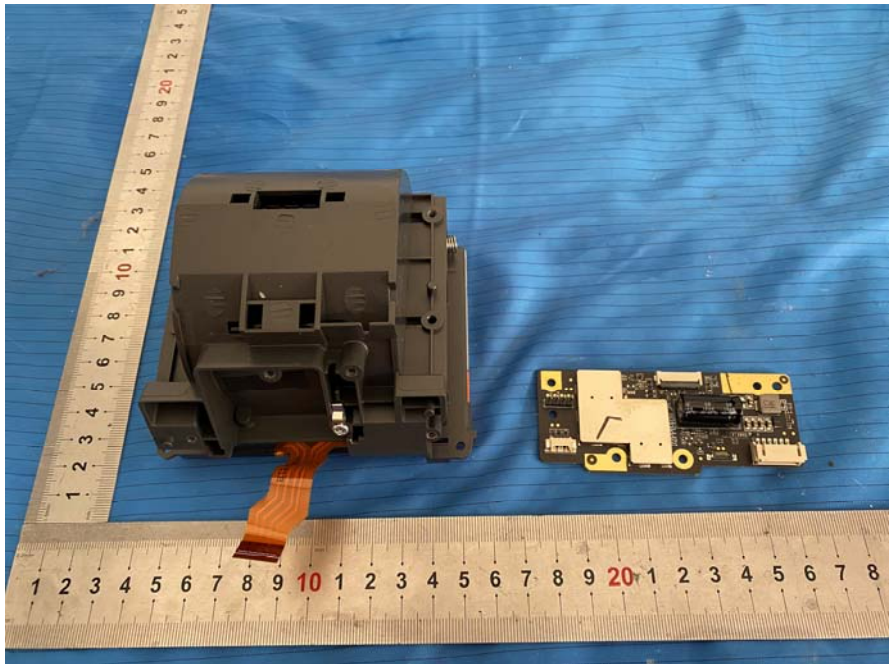

## EXHIBIT B - EUT INTERNAL PHOTOGRAPHS

Antenna for 2.4G Wi-Fi/BLE/BT