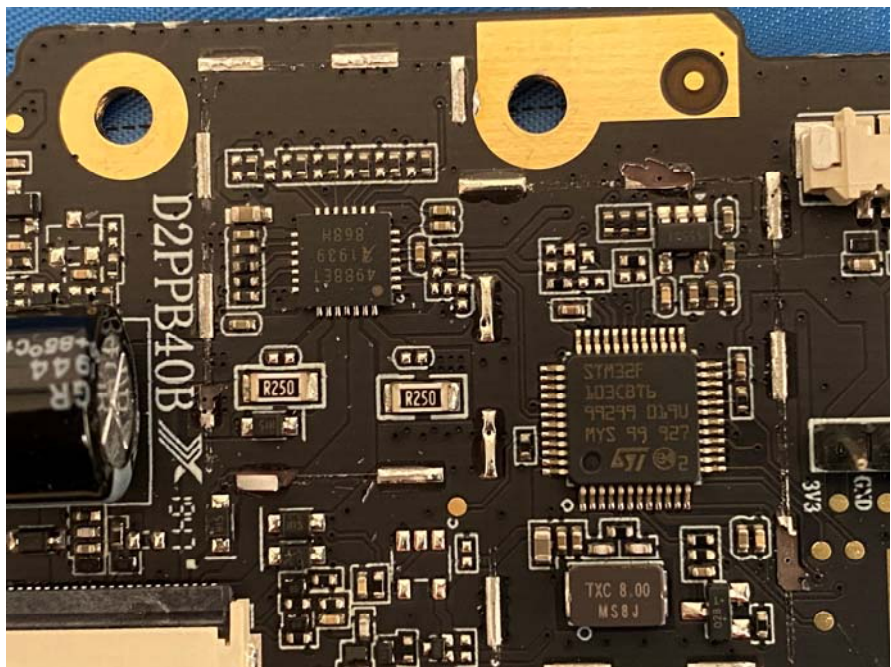

## EXHIBIT B - EUT INTERNAL PHOTOGRAPHS

Antenna for 2.4G Wi-Fi/BLE/BT