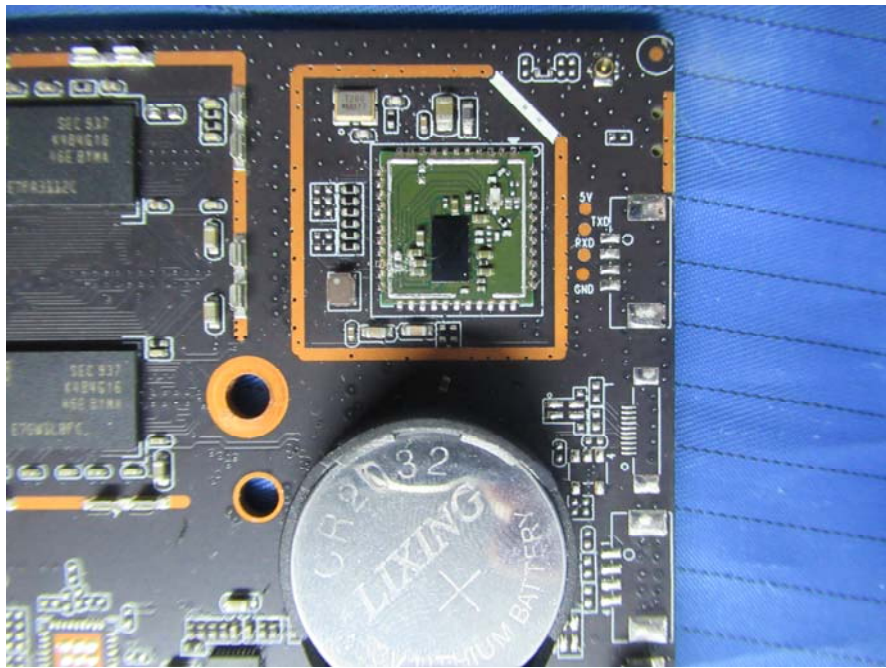

## EXHIBIT B - EUT INTERNAL PHOTOGRAPHS

Antenna for 2.4G Wi-Fi/BLE/BT