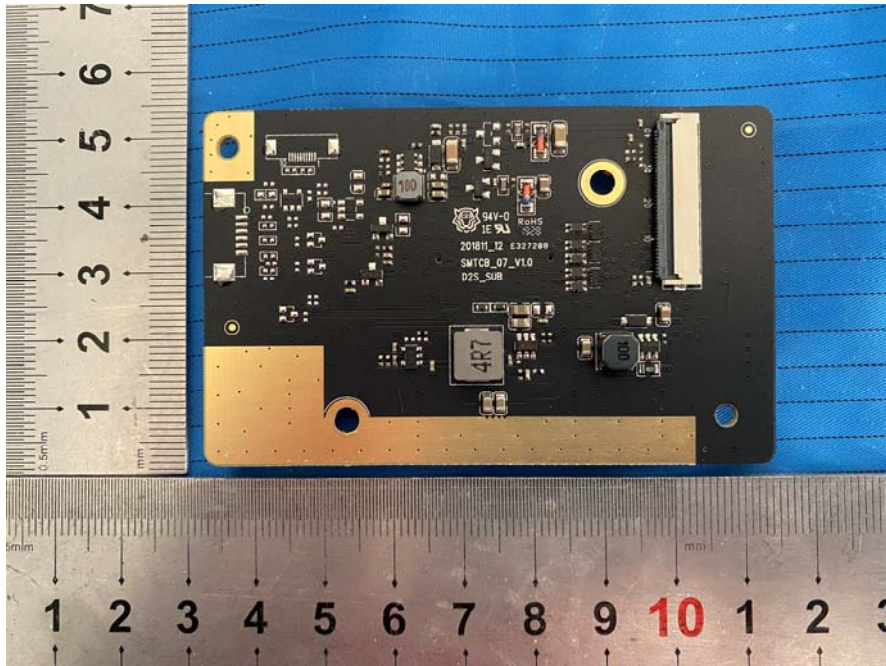

## EXHIBIT B - EUT INTERNAL PHOTOGRAPHS

Antenna for 2.4G Wi-Fi/BLE/BT