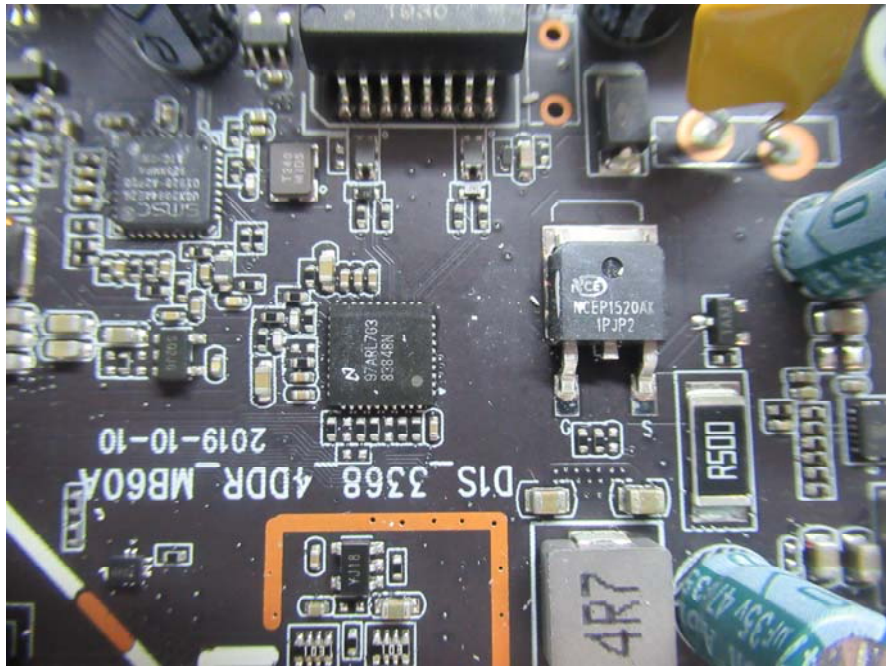

EXHIBIT B - EUT INTERNAL PHOTOGRAPHS

Antenna for 2.4G Wi-Fi/BLE/BT