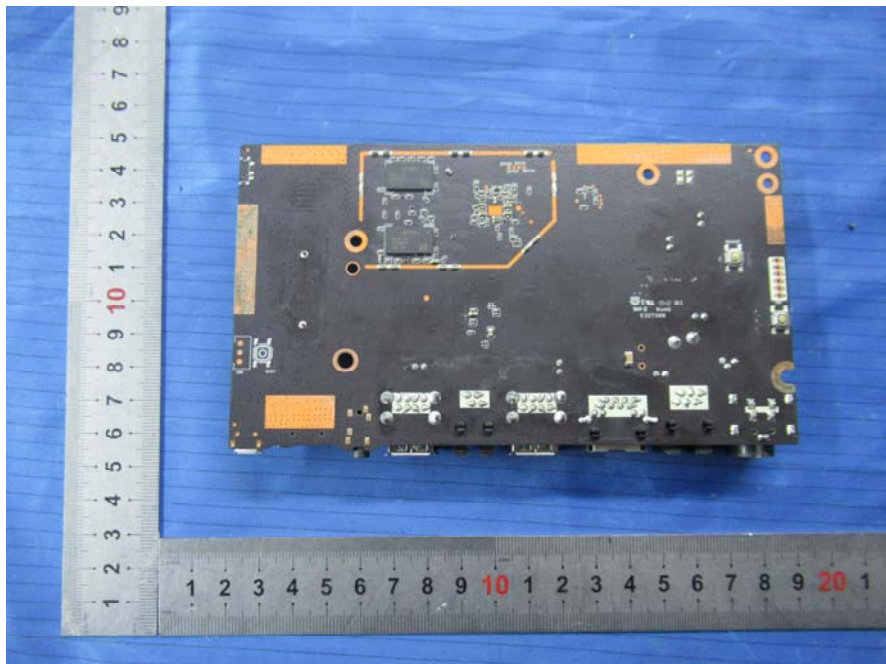

EXHIBIT B - EUT INTERNAL PHOTOGRAPHS

Antenna for 2.4G Wi-Fi/BLE/BT