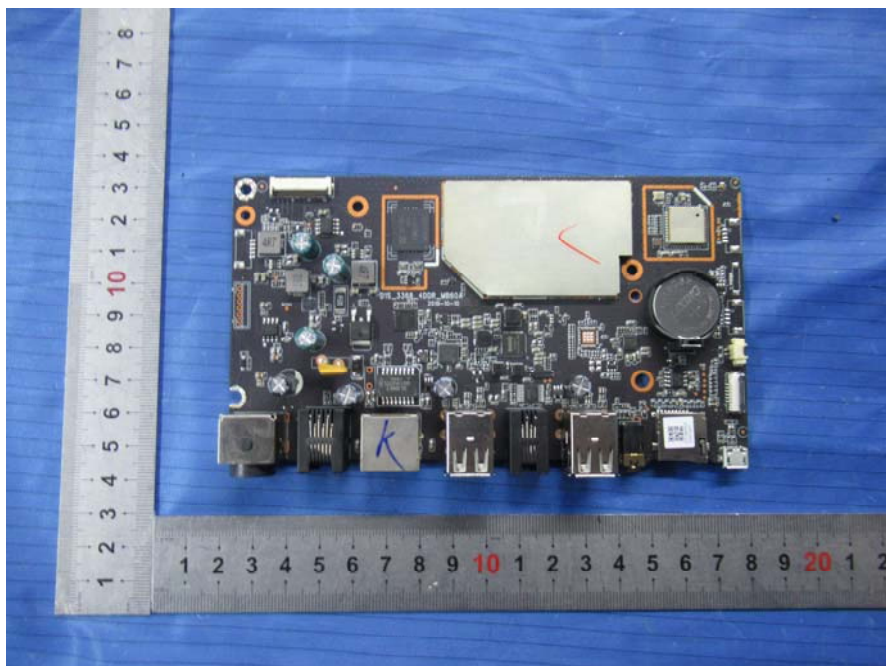

EXHIBIT B - EUT INTERNAL PHOTOGRAPHS

Antenna for 2.4G Wi-Fi/BLE/BT