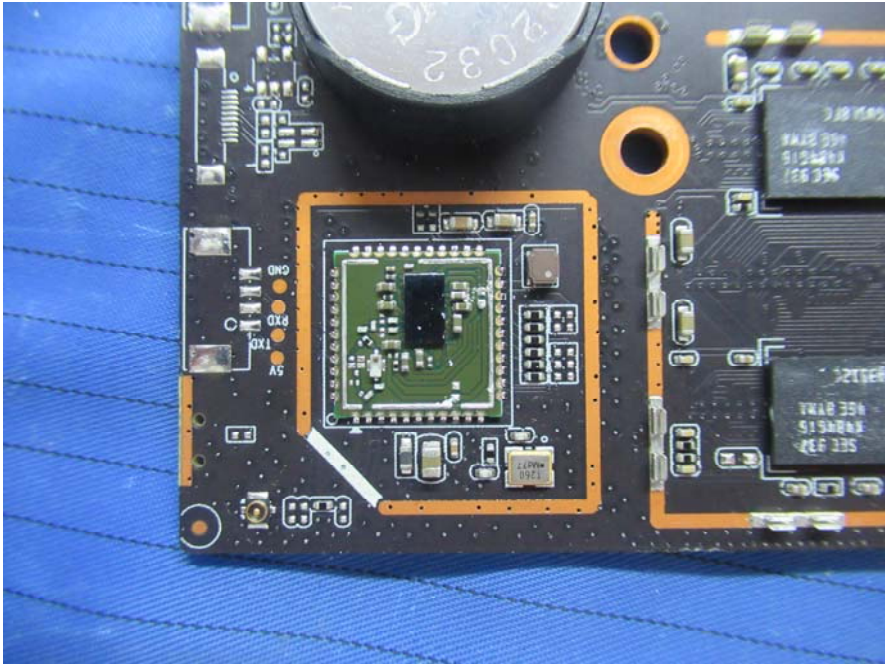

EXHIBIT B - EUT INTERNAL PHOTOGRAPHS

Antenna for 2.4G Wi-Fi/BLE/BT