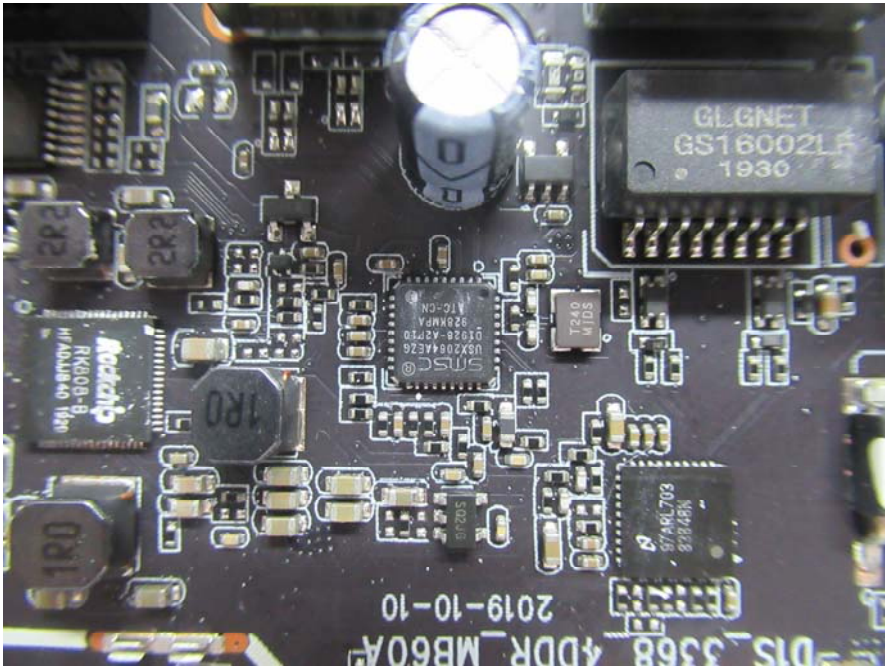

EXHIBIT B - EUT INTERNAL PHOTOGRAPHS

Antenna for 2.4G Wi-Fi/BLE/BT