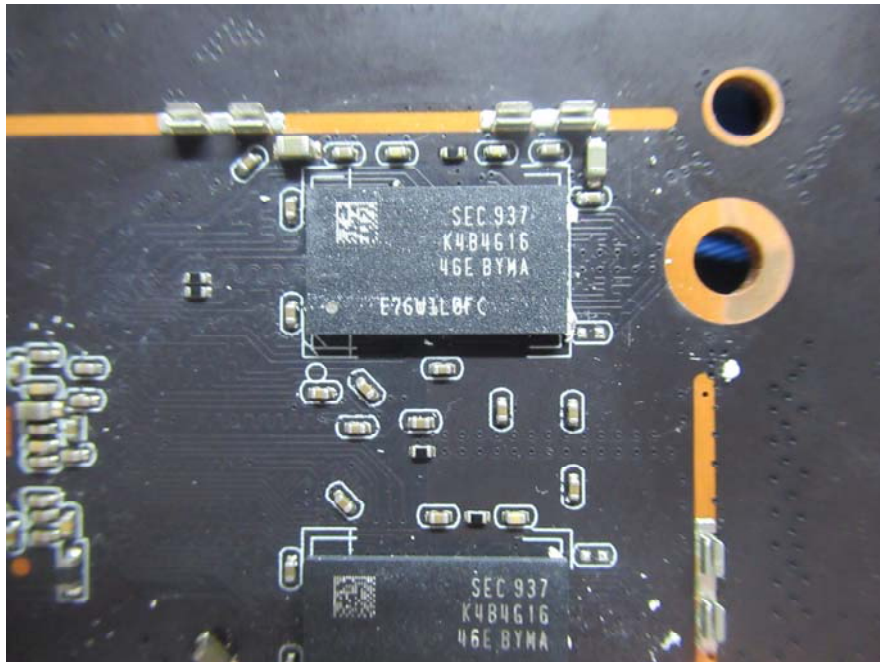

EXHIBIT B - EUT INTERNAL PHOTOGRAPHS

Antenna for 2.4G Wi-Fi/BLE/BT