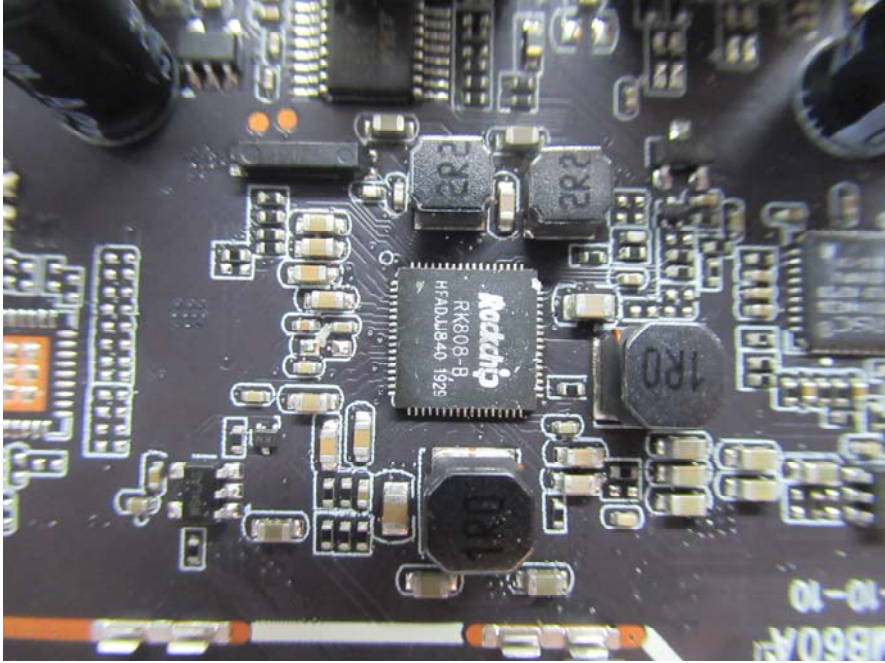

EXHIBIT B - EUT INTERNAL PHOTOGRAPHS

Antenna for 2.4G Wi-Fi/BLE/BT