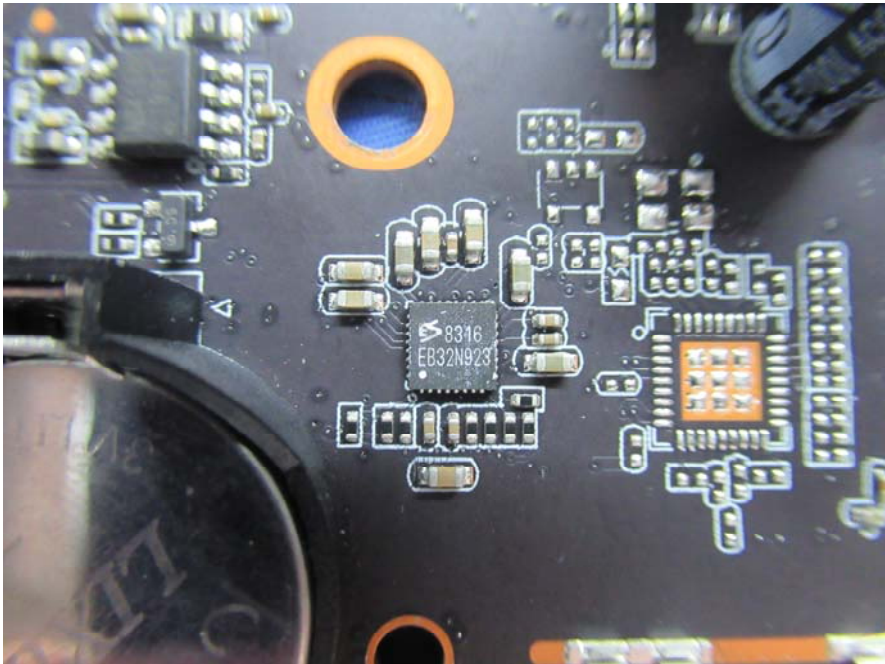

EXHIBIT B - EUT INTERNAL PHOTOGRAPHS

Antenna for 2.4G Wi-Fi/BLE/BT