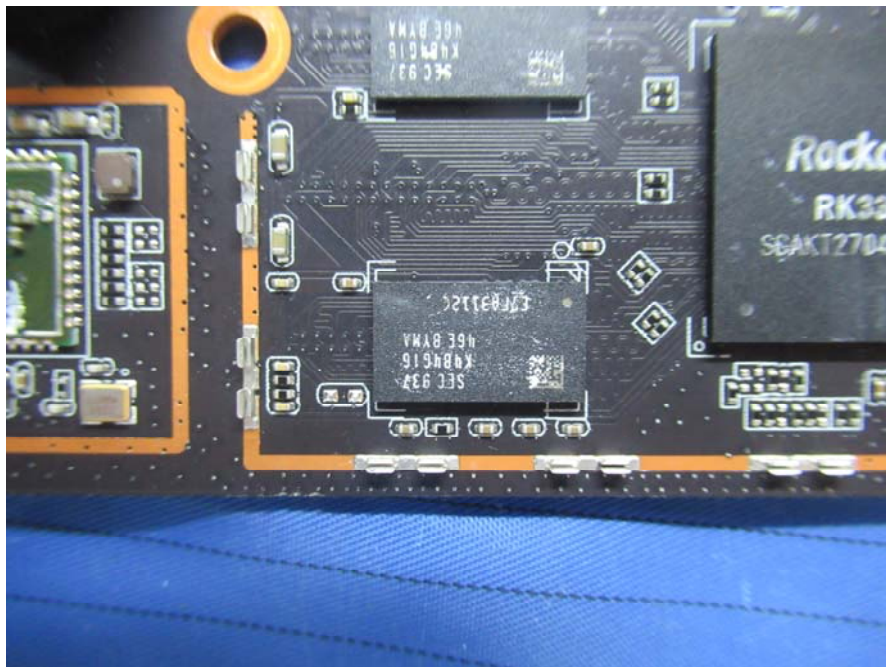

EXHIBIT B - EUT INTERNAL PHOTOGRAPHS

Antenna for 2.4G Wi-Fi/BLE/BT