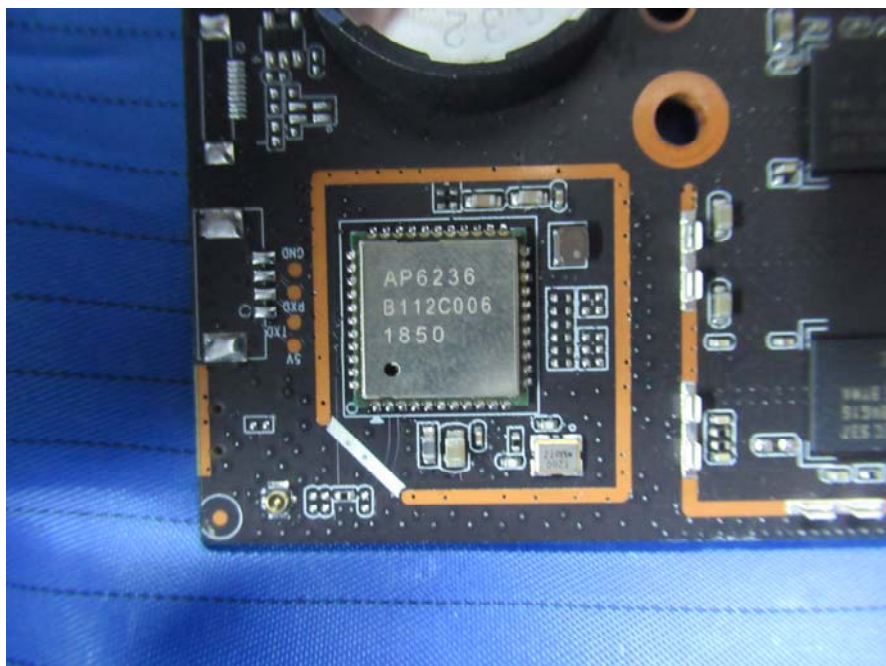

EXHIBIT B - EUT INTERNAL PHOTOGRAPHS

Antenna for 2.4G Wi-Fi/BLE/BT