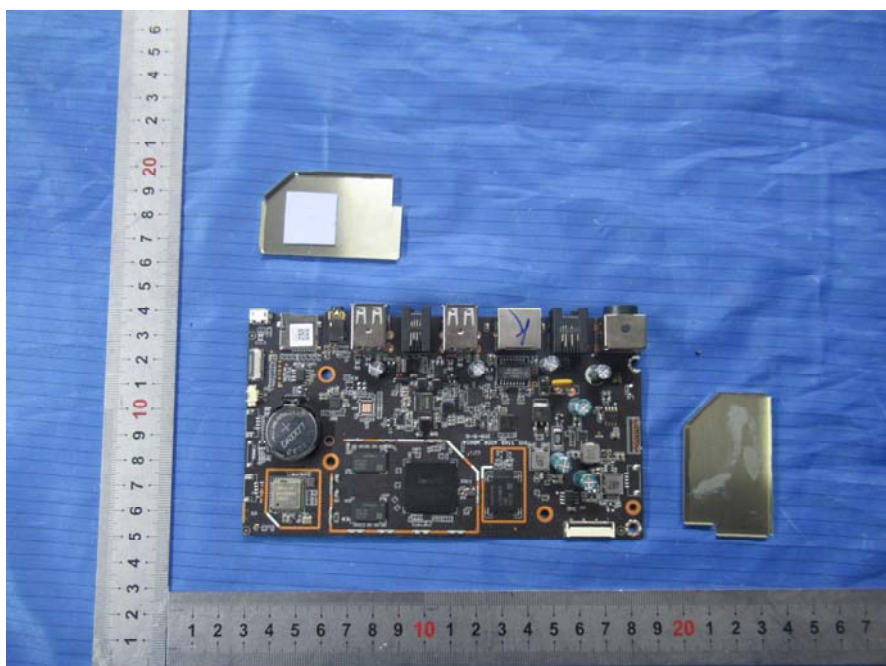

EXHIBIT B - EUT INTERNAL PHOTOGRAPHS

Antenna for 2.4G Wi-Fi/BLE/BT