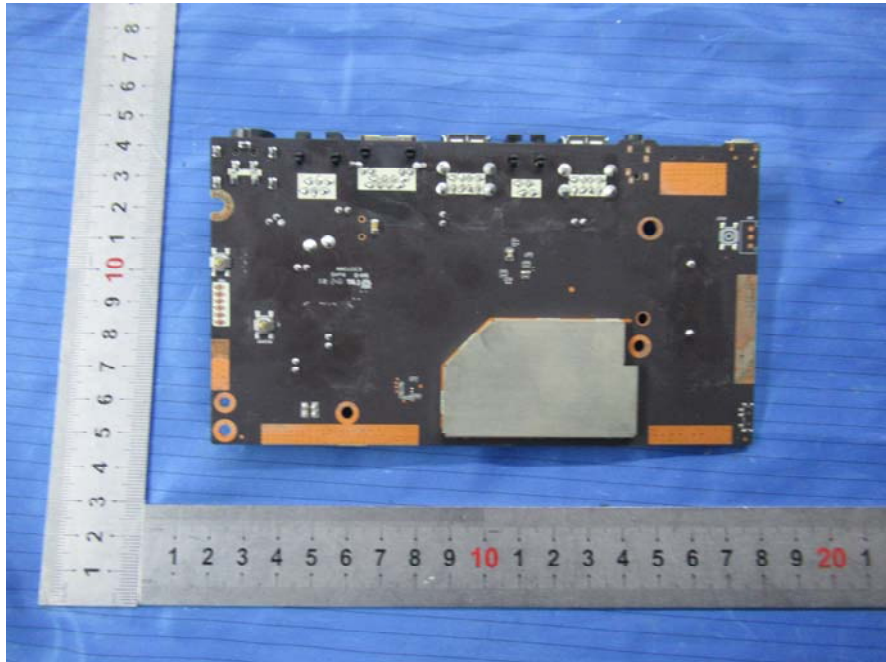

EXHIBIT B - EUT INTERNAL PHOTOGRAPHS

Antenna for 2.4G Wi-Fi/BLE/BT