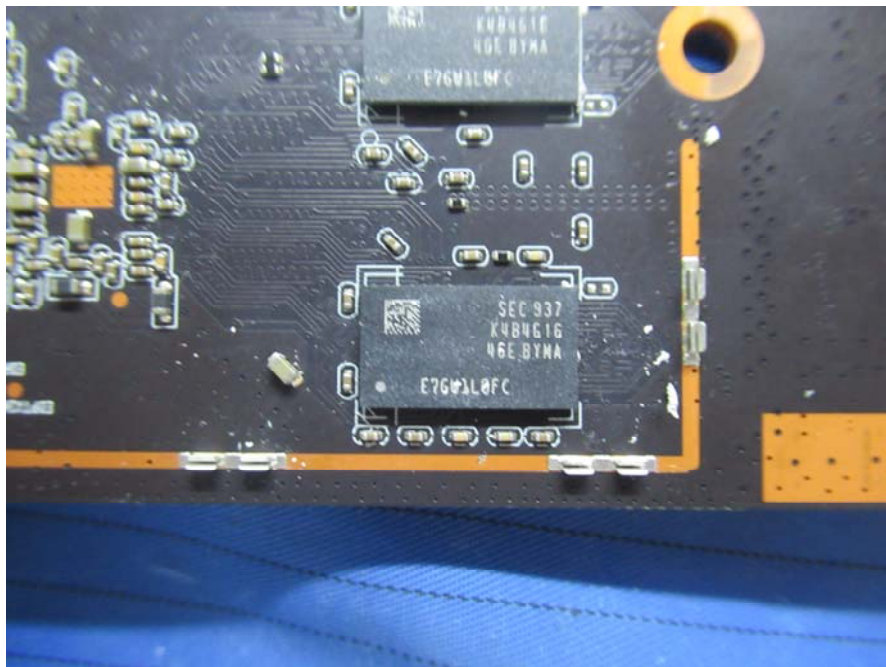

EXHIBIT B - EUT INTERNAL PHOTOGRAPHS

Antenna for 2.4G Wi-Fi/BLE/BT