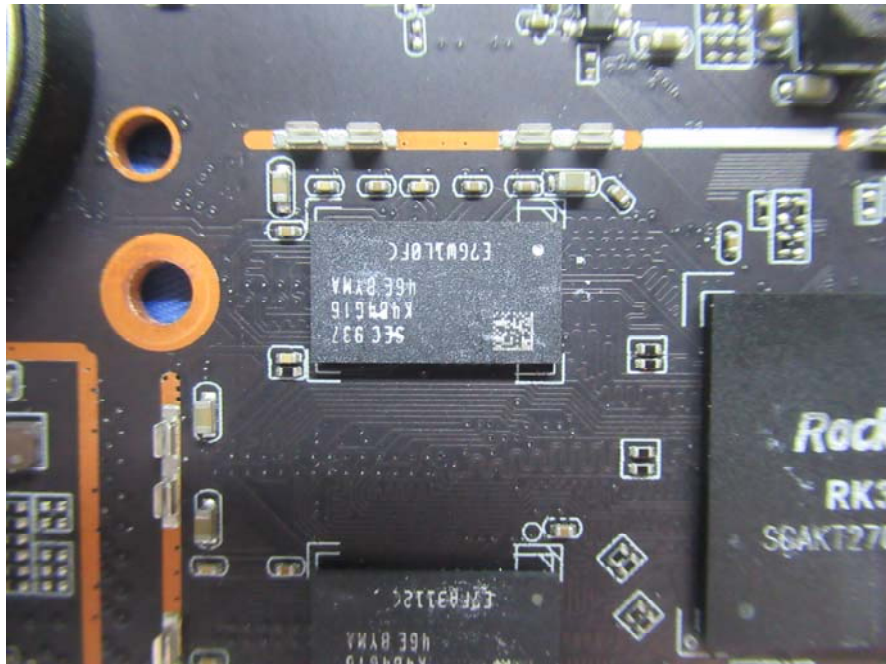

EXHIBIT B - EUT INTERNAL PHOTOGRAPHS

Antenna for 2.4G Wi-Fi/BLE/BT