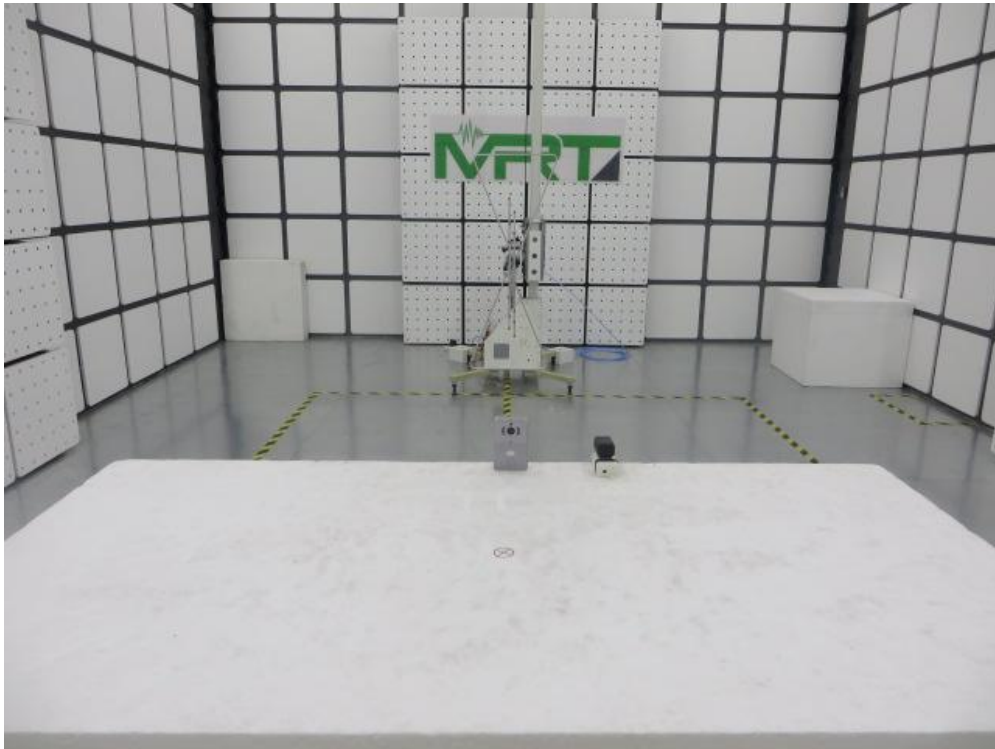

Description: Front view of Conducted Emission Test Setup

Description: Back view of Conducted Emission Test Setup

Description: Radiated Emission Test Setup for 9kHz ~ 30MHz

Description: Radiated Emission Test Setup for 30MHz ~ 1GHz

Description: Radiated Emission Test Setup for 1GHz ~ 18GHz

Description: Radiated Emission Test Setup for 18GHz ~ 25GHz