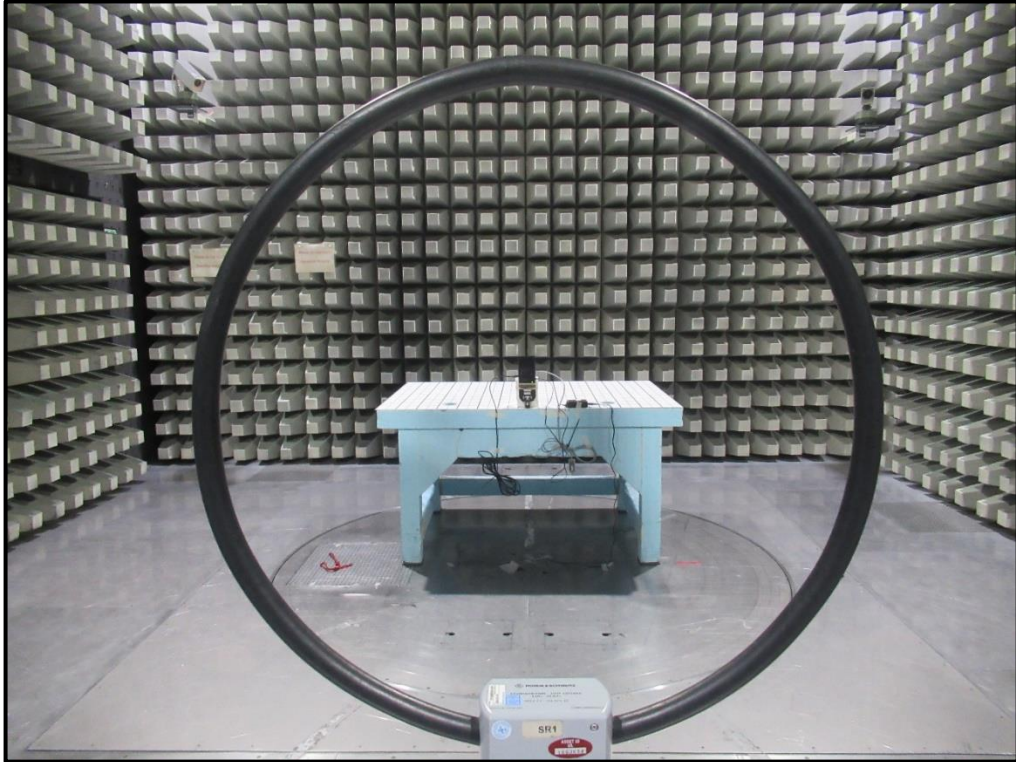

**Test Setup Photographs for Model No. / PMN: BF-IDC02**

**1. Radiated Emissions**

Photo 1: Radiated Emission - 9 KHz-30 MHz & 99% Emission Bandwidth Test Setup with BIS007K antenna

Photo 2: Radiated Emission - 9 KHz-30 MHz & 99% Emission Bandwidth Test Setup with BIS007K antenna

Photo 3: Radiated Emission - 9 KHz-30 MHz & 99% Emission Bandwidth Test Setup with BIS007R antenna

Photo 4: Radiated Emission - 9 KHz-30 MHz & 99% Emission Bandwidth Test Setup with BIS007R antenna

Photo 5: Radiated Emission - 30 MHz- 1 GHz Test Setup with BIS007K antenna

Photo 6: Radiated Emission - 30 MHz- 1 GHz Test Setup with BIS007K antenna

Photo 7: Radiated Emission - 30 MHz- 1 GHz Test Setup with BIS007R antenna

Photo 8: Radiated Emission - 30 MHz- 1 GHz Test Setup with BIS007R antenna