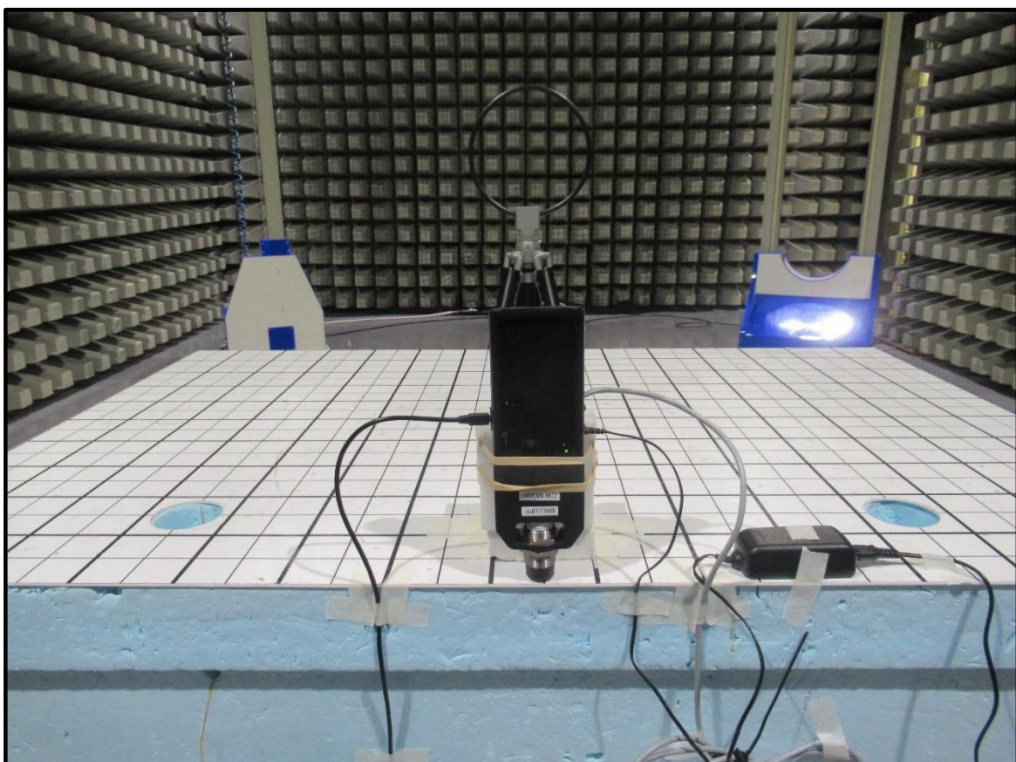

**Test Setup Photographs for Model No. / PMN: BF-IDC02**

**1. Radiated Emissions**

Photo 1: Radiated Emission - 9 KHz-30 MHz & 99% Emission Bandwidth Test Setup with BIS007K antenna

Photo 2: Radiated Emission - 9 KHz-30 MHz & 99% Emission Bandwidth Test Setup with BIS007K antenna

Photo 3: Radiated Emission - 9 KHz-30 MHz & 99% Emission Bandwidth Test Setup with BIS007R antenna

Photo 4: Radiated Emission - 9 KHz-30 MHz & 99% Emission Bandwidth Test Setup with BIS007R antenna

Photo 5: Radiated Emission - 30 MHz- 1 GHz Test Setup with BIS007K antenna

Photo 6: Radiated Emission - 30 MHz- 1 GHz Test Setup with BIS007K antenna

Photo 7: Radiated Emission - 30 MHz- 1 GHz Test Setup with BIS007R antenna

Photo 8: Radiated Emission - 30 MHz- 1 GHz Test Setup with BIS007R antenna