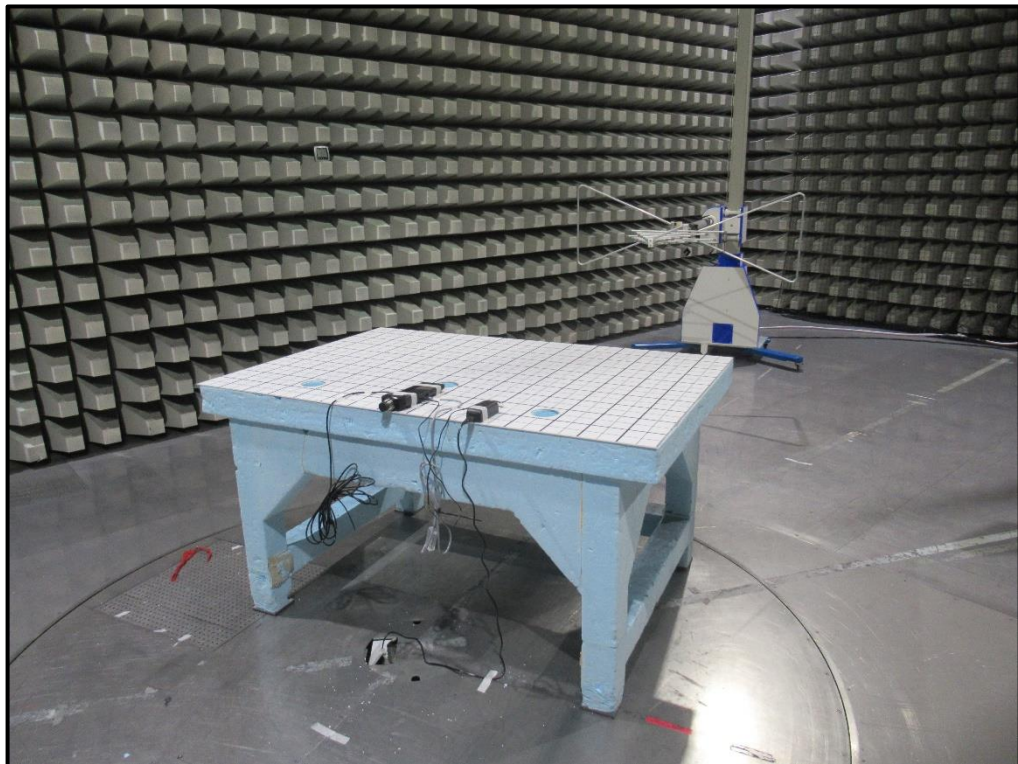

**Test Setup Photographs for Model No. / PMN: BF-IDC02**

**1. Radiated Emissions**

Photo 1: Radiated Emission - 9 KHz-30 MHz & 99% Emission Bandwidth Test Setup with BIS007K antenna

Photo 2: Radiated Emission - 9 KHz-30 MHz & 99% Emission Bandwidth Test Setup with BIS007K antenna

Photo 3: Radiated Emission - 9 KHz-30 MHz & 99% Emission Bandwidth Test Setup with BIS007R antenna

Photo 4: Radiated Emission - 9 KHz-30 MHz & 99% Emission Bandwidth Test Setup with BIS007R antenna

Photo 5: Radiated Emission - 30 MHz- 1 GHz Test Setup with BIS007K antenna

Photo 6: Radiated Emission - 30 MHz- 1 GHz Test Setup with BIS007K antenna

Photo 7: Radiated Emission - 30 MHz- 1 GHz Test Setup with BIS007R antenna

Photo 8: Radiated Emission - 30 MHz- 1 GHz Test Setup with BIS007R antenna