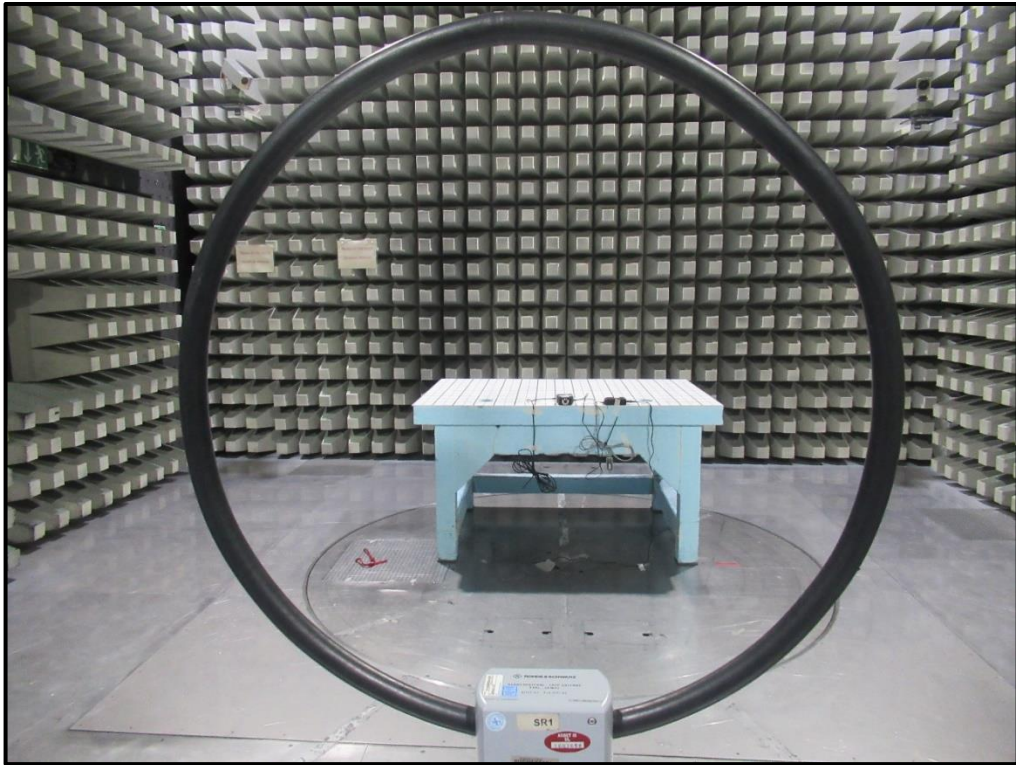

**Test Setup Photographs for Model No. / PMN: BF-IDC02**

**1. Radiated Emissions**

Photo 1: Radiated Emission - 9 KHz-30 MHz & 99% Emission Bandwidth Test Setup with BIS007K antenna

Photo 2: Radiated Emission - 9 KHz-30 MHz & 99% Emission Bandwidth Test Setup with BIS007K antenna

Photo 3: Radiated Emission - 9 KHz-30 MHz & 99% Emission Bandwidth Test Setup with BIS007R antenna

Photo 4: Radiated Emission - 9 KHz-30 MHz & 99% Emission Bandwidth Test Setup with BIS007R antenna

Photo 5: Radiated Emission - 30 MHz- 1 GHz Test Setup with BIS007K antenna

Photo 6: Radiated Emission - 30 MHz- 1 GHz Test Setup with BIS007K antenna

Photo 7: Radiated Emission - 30 MHz- 1 GHz Test Setup with BIS007R antenna

Photo 8: Radiated Emission - 30 MHz- 1 GHz Test Setup with BIS007R antenna