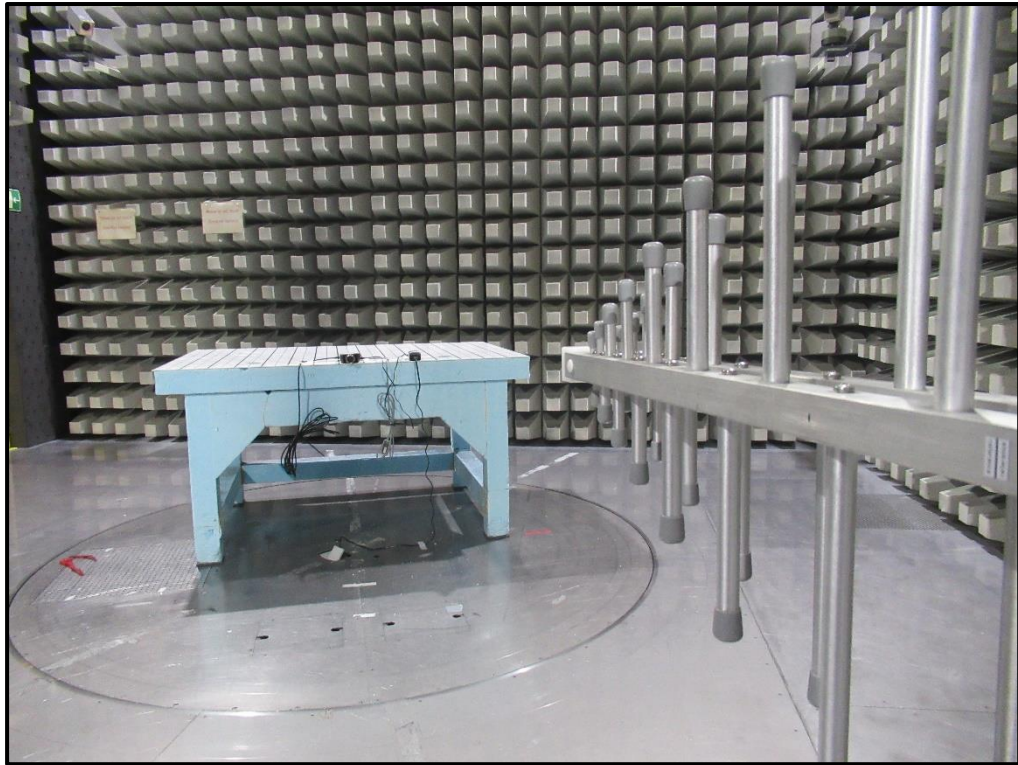

**Test Setup Photographs for Model No. / PMN: BF-IDC02**

**1. Radiated Emissions**

Photo 1: Radiated Emission - 9 KHz-30 MHz & 99% Emission Bandwidth Test Setup with BIS007K antenna

Photo 2: Radiated Emission - 9 KHz-30 MHz & 99% Emission Bandwidth Test Setup with BIS007K antenna

Photo 3: Radiated Emission - 9 KHz-30 MHz & 99% Emission Bandwidth Test Setup with BIS007R antenna

Photo 4: Radiated Emission - 9 KHz-30 MHz & 99% Emission Bandwidth Test Setup with BIS007R antenna

Photo 5: Radiated Emission - 30 MHz- 1 GHz Test Setup with BIS007K antenna

Photo 6: Radiated Emission - 30 MHz- 1 GHz Test Setup with BIS007K antenna

Photo 7: Radiated Emission - 30 MHz- 1 GHz Test Setup with BIS007R antenna

Photo 8: Radiated Emission - 30 MHz- 1 GHz Test Setup with BIS007R antenna