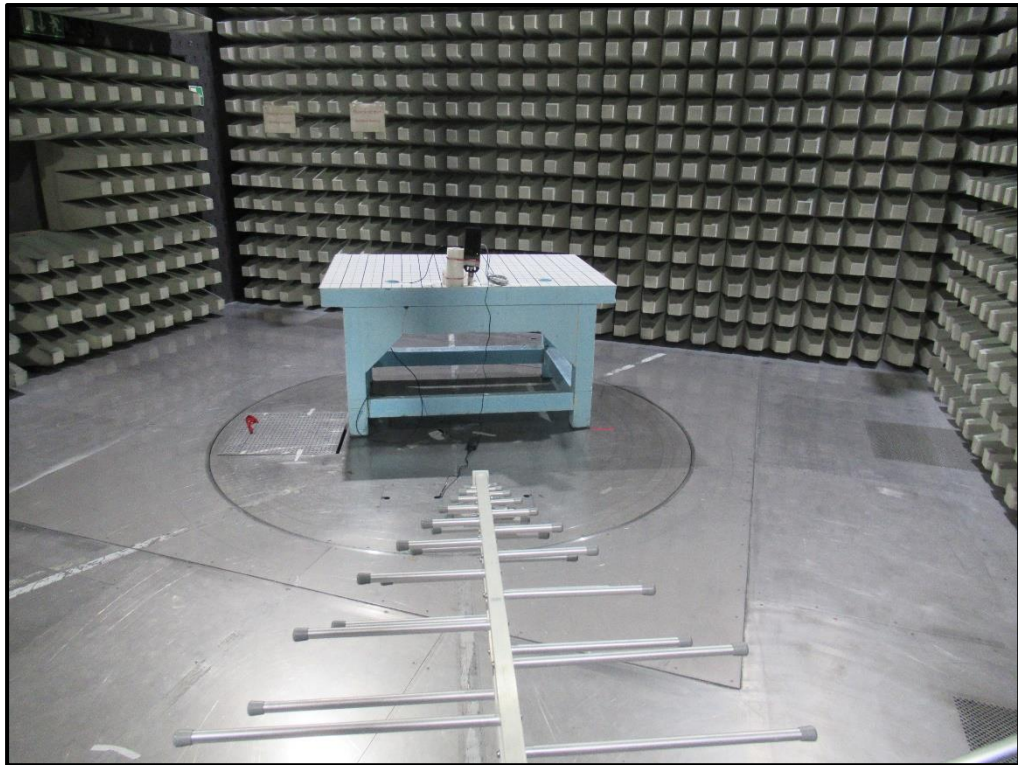

**Test Setup Photographs for Model No. / PMN: BF-IDC02**

**1. Radiated Emissions**

Photo 1: Radiated Emission - 9 KHz-30 MHz & 99% Emission Bandwidth Test Setup with BIS007K antenna

Photo 2: Radiated Emission - 9 KHz-30 MHz & 99% Emission Bandwidth Test Setup with BIS007K antenna

Photo 3: Radiated Emission - 9 KHz-30 MHz & 99% Emission Bandwidth Test Setup with BIS007R antenna

Photo 4: Radiated Emission - 9 KHz-30 MHz & 99% Emission Bandwidth Test Setup with BIS007R antenna

Photo 5: Radiated Emission - 30 MHz- 1 GHz Test Setup with BIS007K antenna

Photo 6: Radiated Emission - 30 MHz- 1 GHz Test Setup with BIS007K antenna

Photo 7: Radiated Emission - 30 MHz- 1 GHz Test Setup with BIS007R antenna

Photo 8: Radiated Emission - 30 MHz- 1 GHz Test Setup with BIS007R antenna