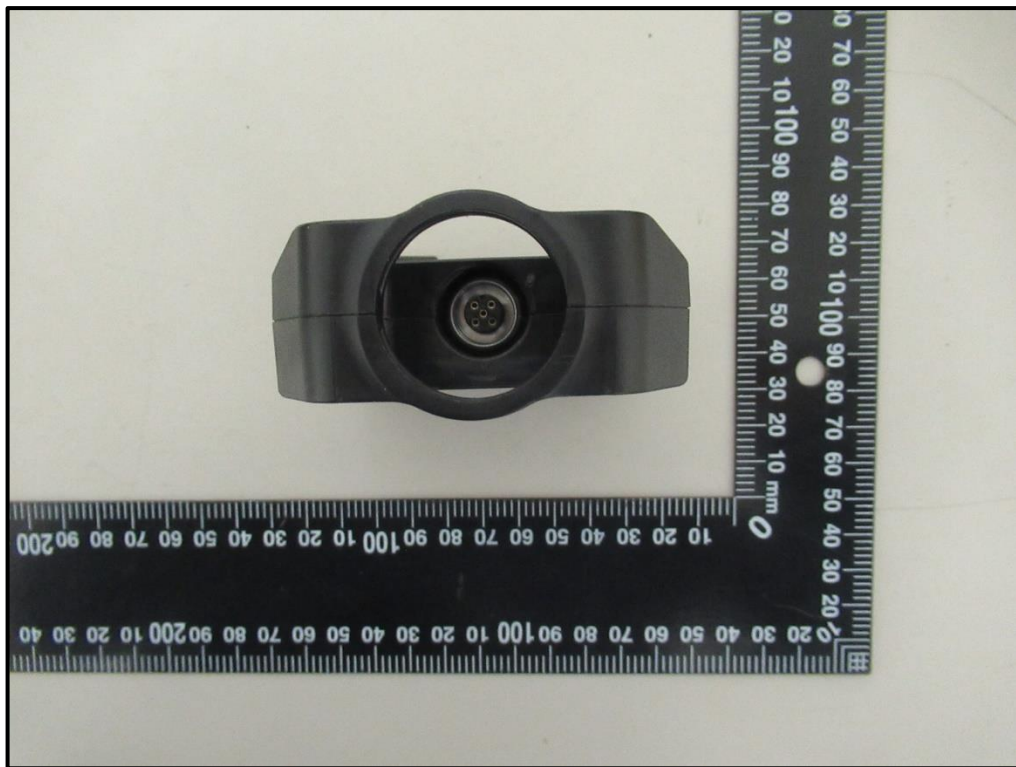

**EUT Photographs for Model No. / PMN: BF-IDC02**

Photo 1: EUT Top Side

Photo 2: EUT Antenna Side

Photo 3: EUT Side

Photo 4: EUT Side

Photo 5: EUT Side

Photo 6: BIS007K Antenna - Connector Side

Photo 7: BIS007K Antenna - Side

Photo 8: BIS007K Antenna - Top Side

Photo 1 BIS007R Antenna - Side

Photo 10: BIS007R Antenna - Connector Side

Photo 11: BIS007R Antenna - Top Side

Photo 12: EUT with Support equipment (Handheld) and Antenna