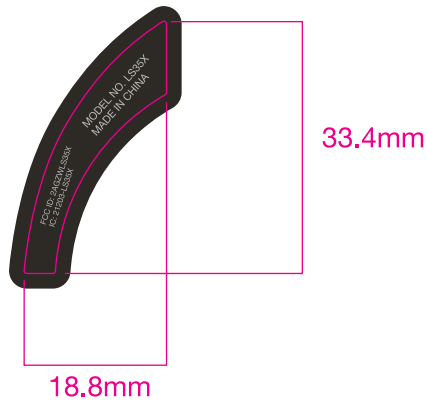

| | | | |
|---------------------|-------------------------------|-----------|-------------|
| Project | LS35X MODEL NUMBER STICKER | Date | 11 AUG 2018 |
| Title | LS35X_model_number_sticker.ai | Model No. | LS35X |
| | | Version. | 1 |
| ©2018 | | Scale | 1:1 |
| CONFIDENTIAL | | | |

USE THIS STICKER FOR LS35X

ARTWORK
100% SCALE

PMS COOL GRAY4C ON BLACK STICKER

PLACEMENT