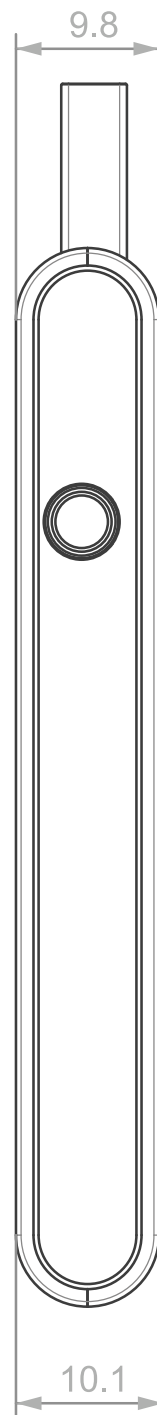

SCALE 2:1

DESCRIPTION	COLOR
DONGLE LOGO	Glossy

Client/Owner	Project (Dongle Silk-Screen)	Date 10/28/16	
	Title LS40 dongle	Model No.	
	Drwn:	Project Address	Version. 0001
<div style="background-color: red; color: white; text-align: center; padding: 2px;">CONFIDENTIAL</div>		Scale	Rev. 0