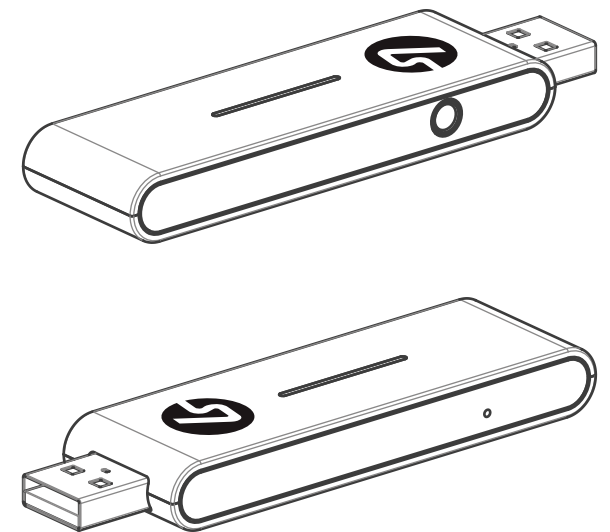

SCALE 2:1

DESCRIPTION	COLOR
DONGLE LOGO	Glossy

Client/Owner	Project (Dongle Silk-Screen)	Date 10/28/16	
	Title LS40 dongle	Model No.	
	Drwn:	Project Address	Version. 0001
<div style="background-color: red; color: white; text-align: center; padding: 2px;">CONFIDENTIAL</div>		Scale	Rev. 0