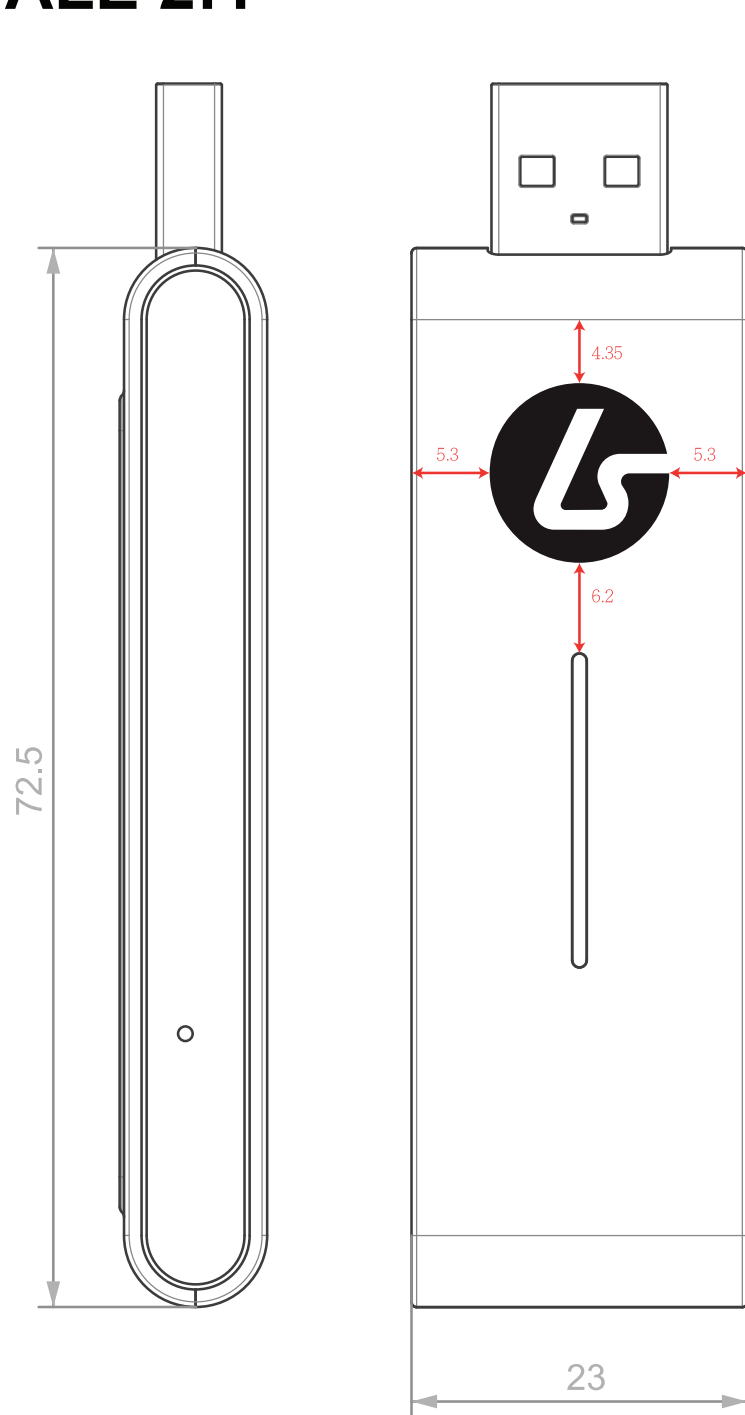

SCALE 2:1

DESCRIPTION	COLOR
DONGLE LOGO	Glossy

Client/Owner	Project (Dongle Silk-Screen)	Date 10/28/16	
	Title LS40 dongle	Model No.	
	Drwn:	Project Address	Version. 0001
<div style="background-color: red; color: white; text-align: center; padding: 2px;">CONFIDENTIAL</div>		Scale	Rev. 0