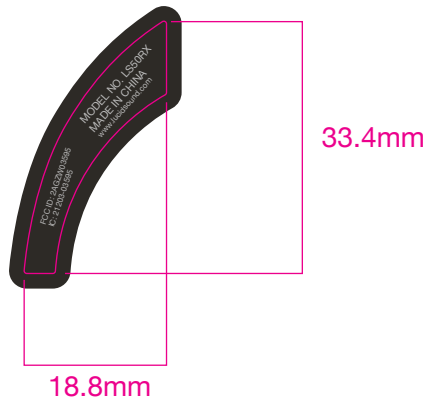

Project	LS50X MODEL NUMBER STICKER	Date	11 SEPTEMBER 2019
Title	LS50X-LS50XEU_model_number_sticker.ai	Model No.	LS50X / LS50XEU LS50XSD
		Version.	1
©2019		Scale	1:1
CONFIDENTIAL			

USE THIS STICKER FOR LS50X, LS50XEU
LS50XSDW

ARTWORK
100% SCALE

PMS COOL GRAY4C ON BLACK STICKER

PLACEMENT