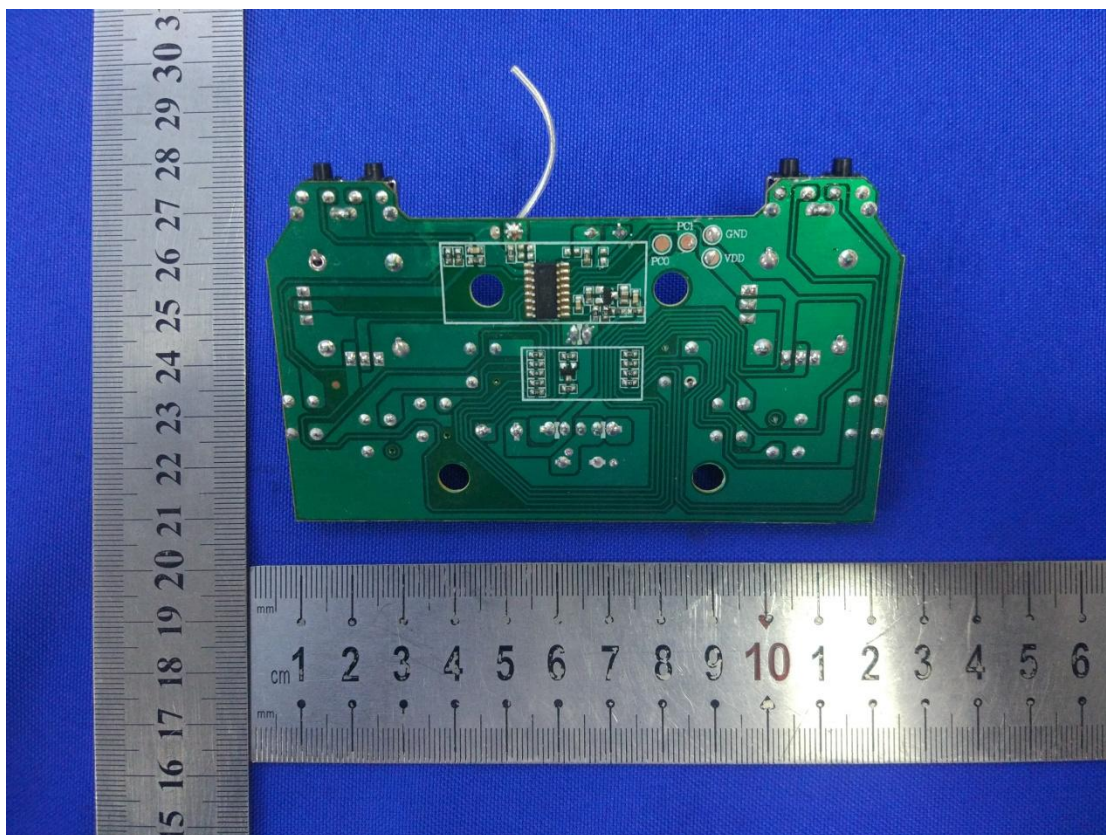

Model: DRW331MG

Model: DRW331MG

Model: DRW331MG

Internal  
Antenna