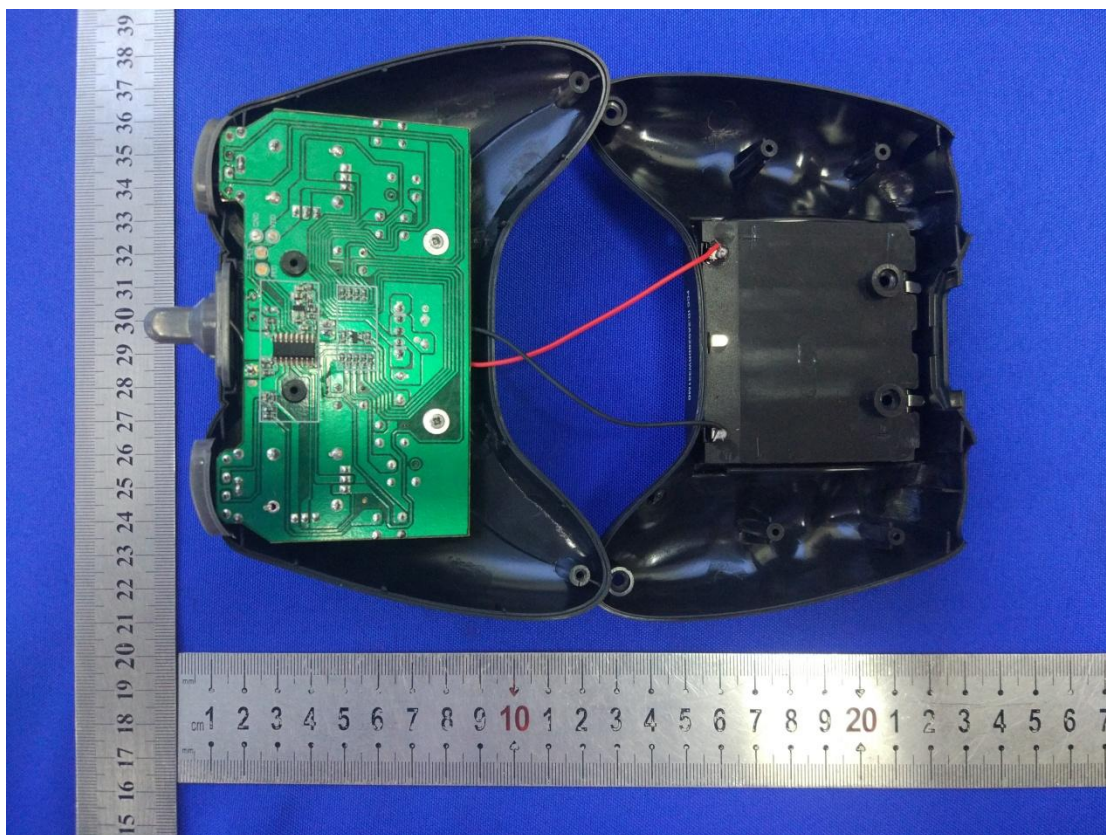

Model: DRW331MG

Model: DRW331MG

Model: DRW331MG

Internal  
Antenna