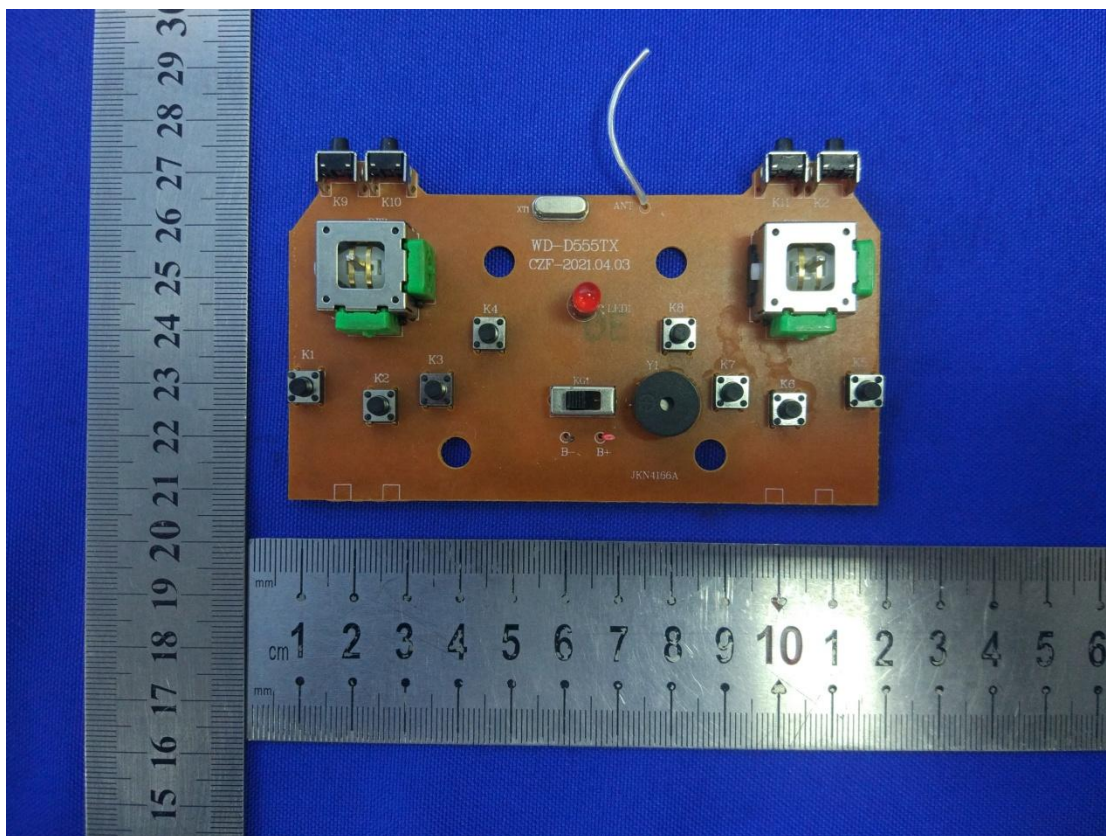

Model: DRW331MG

Model: DRW331MG

Model: DRW331MG

Internal  
Antenna