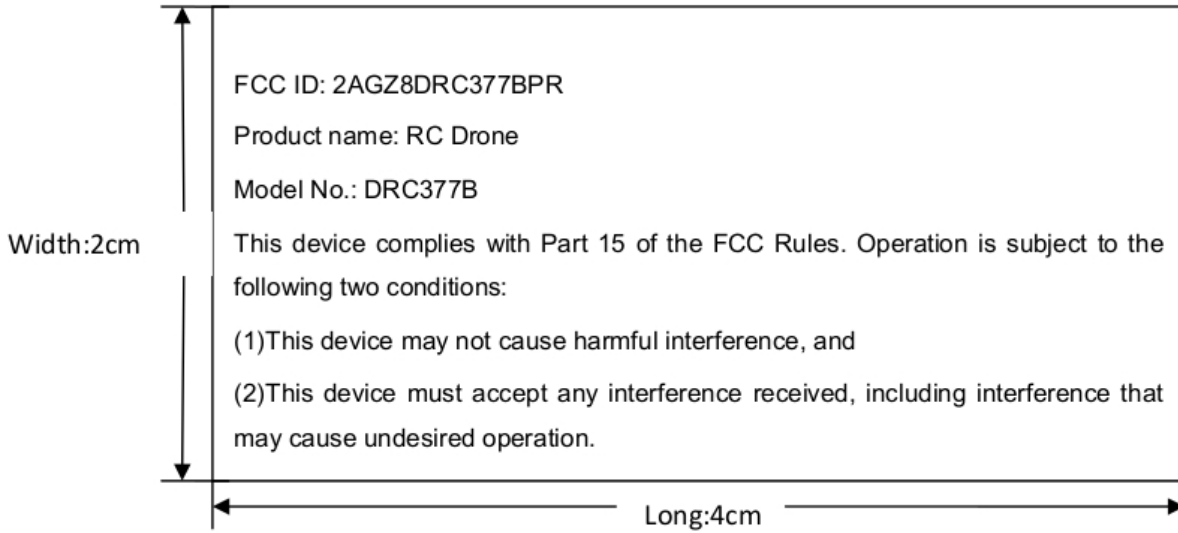

FCC ID LABEL:

Label Location

*Note: the label design for model DRC377PR is exactly the same, just the model is shown as DRC377PR*