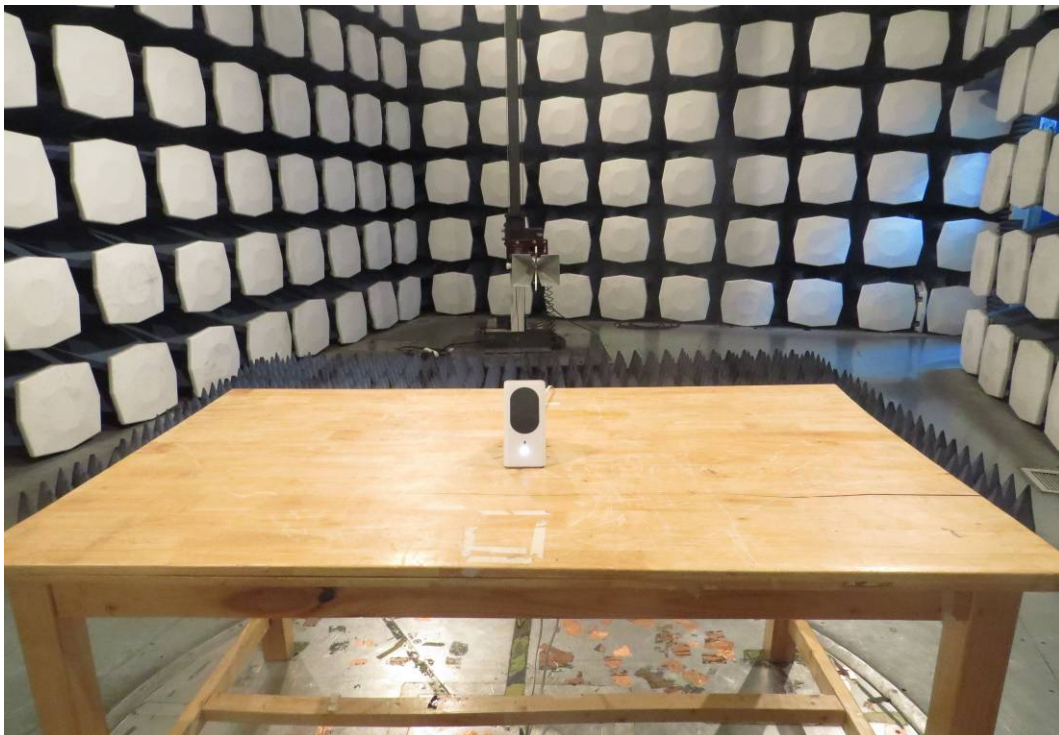

2AGZ3S00111 Test Photo

Part 15C: Radiated Emission Test Setup

30M Hz-1GHz

Above 1GHz

### Part 15C Conducted Emission Test Setup