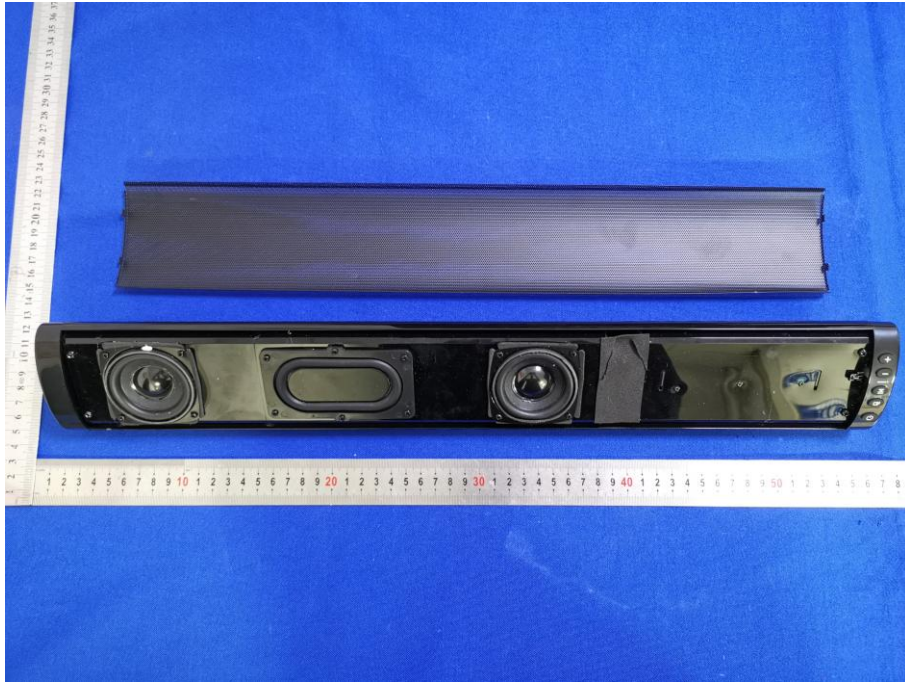

Appendix B: Photographs of EUT

Product: Bluetooth Speaker

Model: BS-41

Internal Photos

Antenna