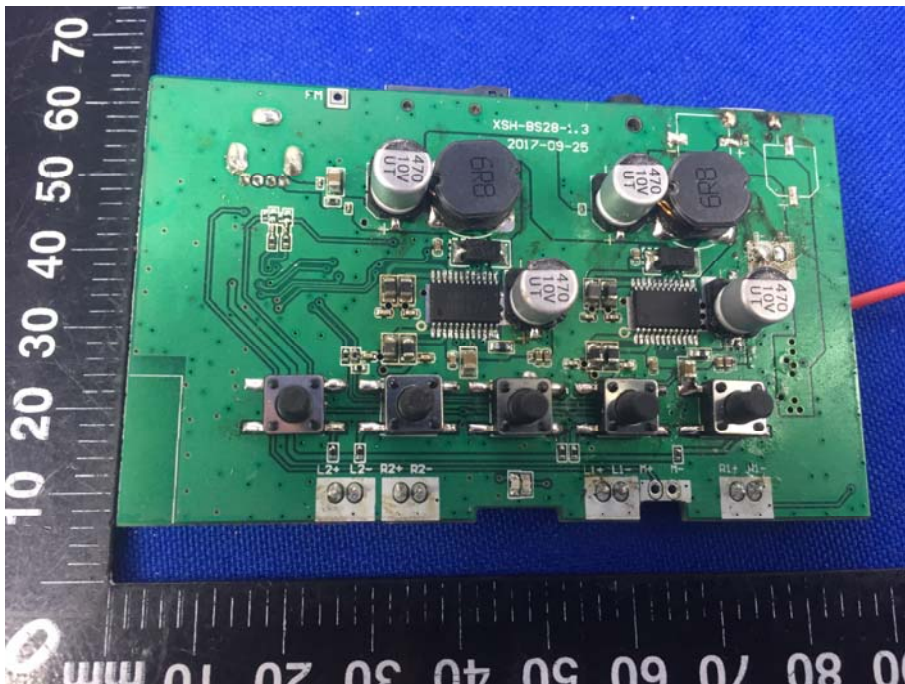

Appendix C: Photographs of EUT

Product: Bluetooth Speaker

Model: BS-28

Internal Photos

Antenna