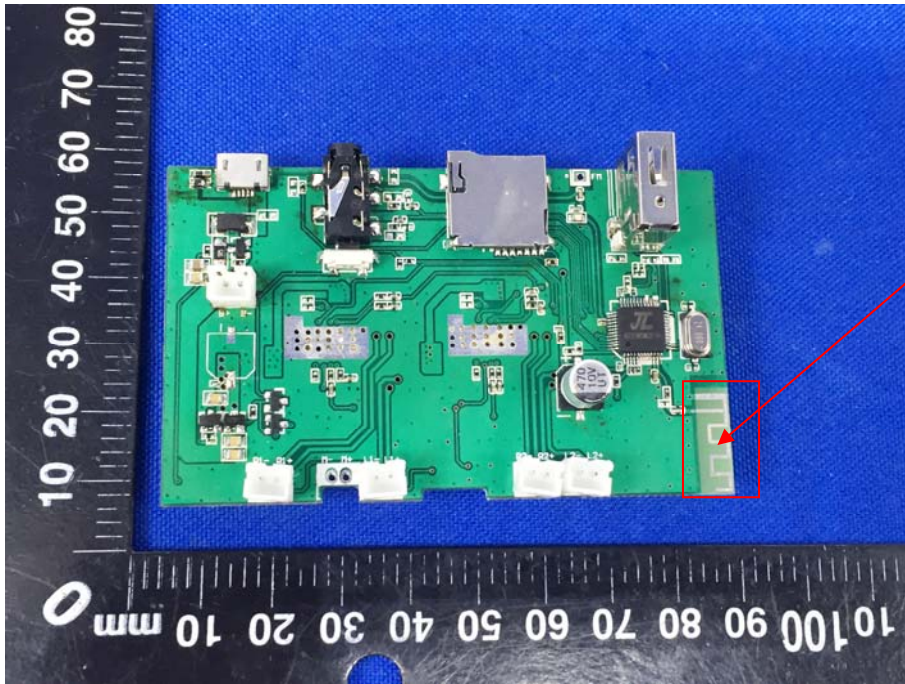

Appendix C: Photographs of EUT

Product: Bluetooth Speaker

Model: BS-28

Internal Photos

Antenna