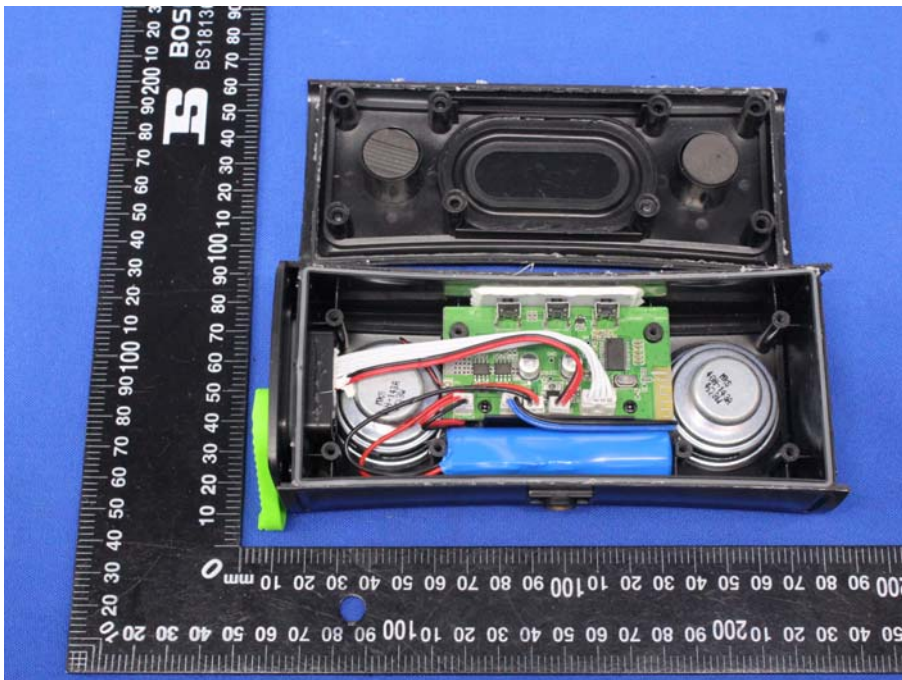

Appendix B: Photographs of EUT

Product: Bluetooth Speaker

Model: BS-26

Internal Photos

Antenna